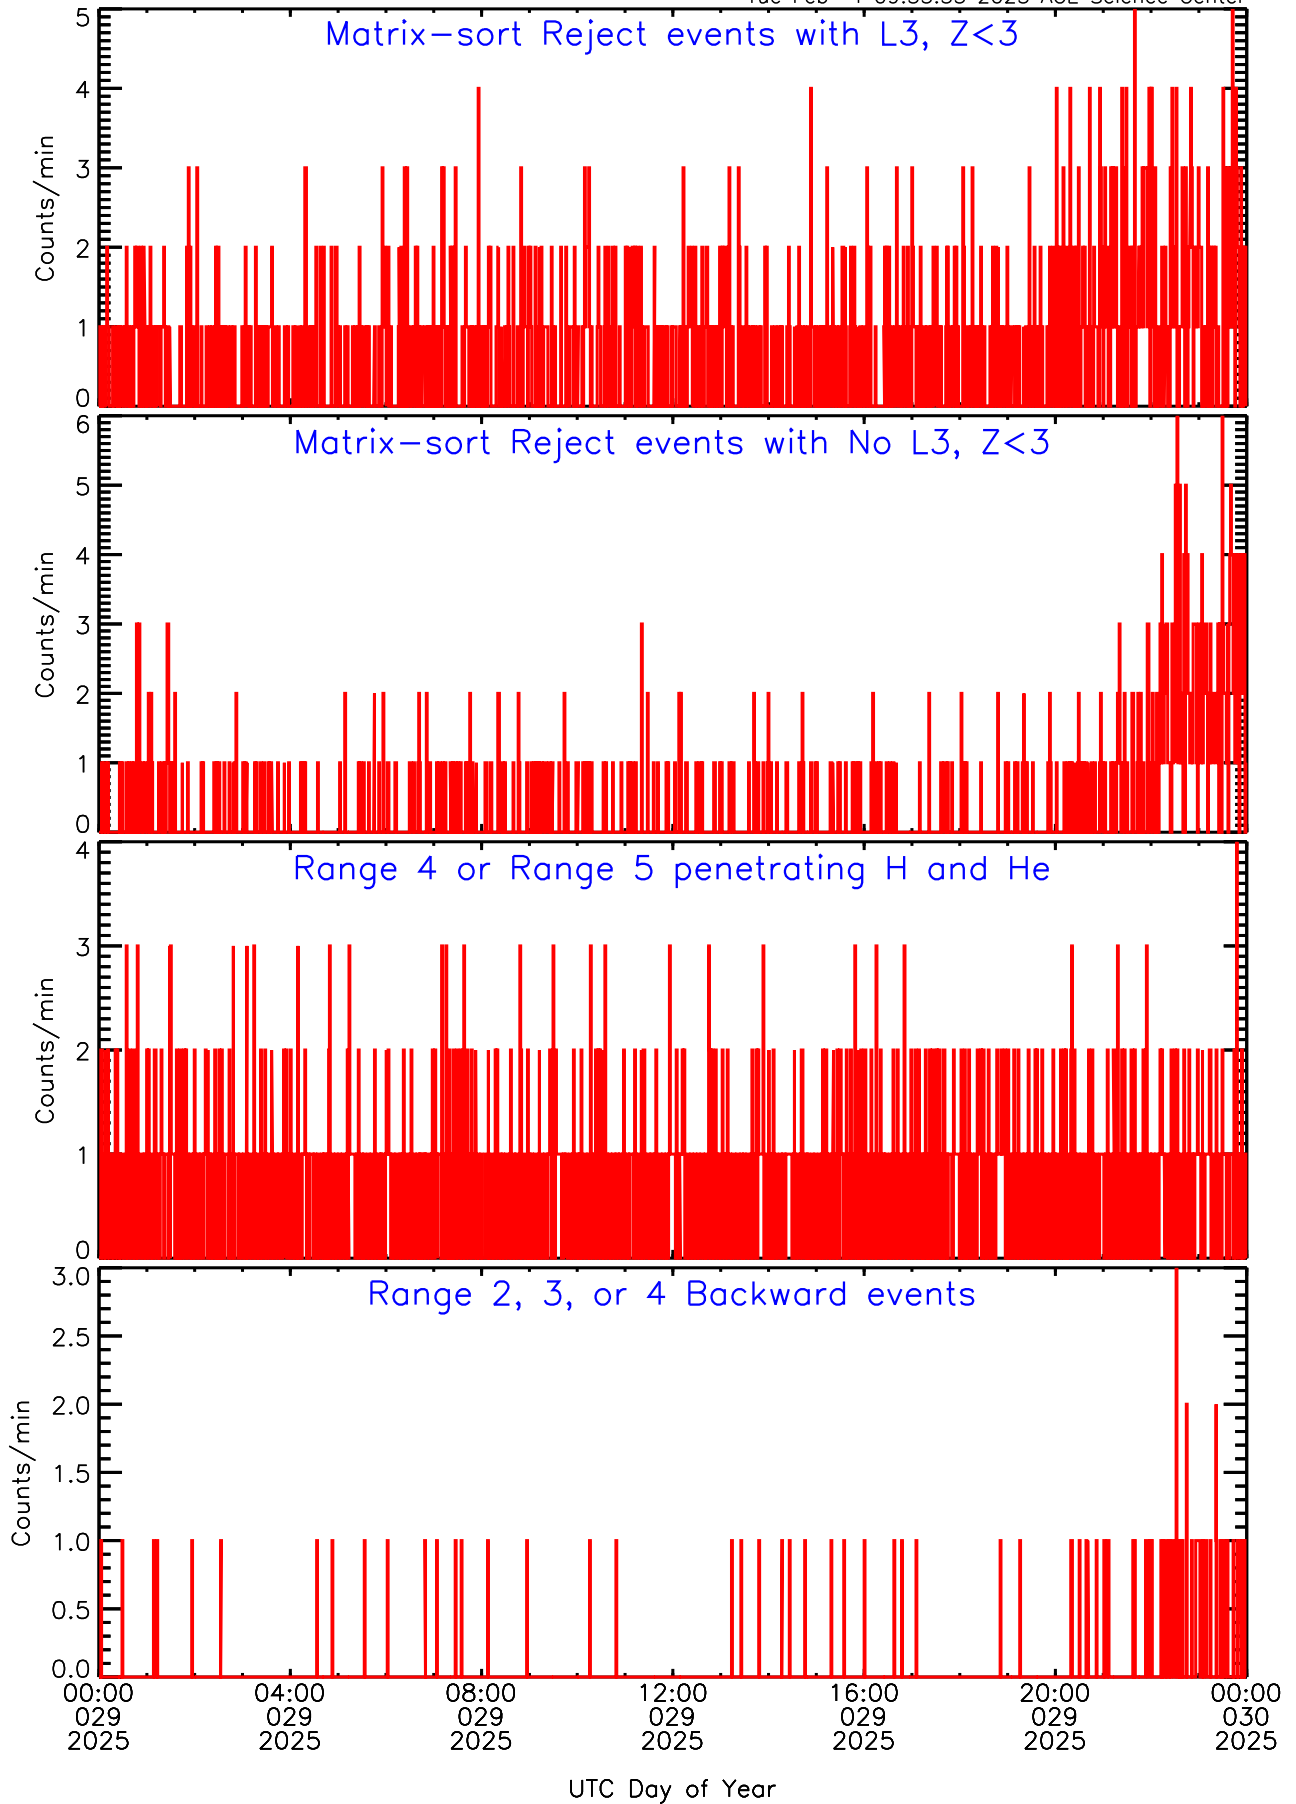

LET ahead Livetime/Trigger Data for 2025-029

Tue Feb 4 09:56:18 2025 ACE Science Center

LET ahead EVPRATES Data for 2025-029

Tue Feb 4 09:55:36 2025 ACE Science Center

LET ahead EVPRATES Data for 2025-029

Tue Feb 4 09:55:36 2025 ACE Science Center

LET ahead EVPRATES Data for 2025-029

Tue Feb 4 09:55:36 2025 ACE Science Center

LET ahead EVPRATES Data for 2025-029

Tue Feb 4 09:55:36 2025 ACE Science Center

LET ahead BUFRATES Data for 2025-029

Tue Feb 4 09:55:55 2025 ACE Science Center

LET ahead BUFRATES Data for 2025-029

Tue Feb 4 09:55:55 2025 ACE Science Center

LET ahead BUFRATES Data for 2025-029

Tue Feb 4 09:55:55 2025 ACE Science Center

LET ahead BUFRATES Data for 2025-029