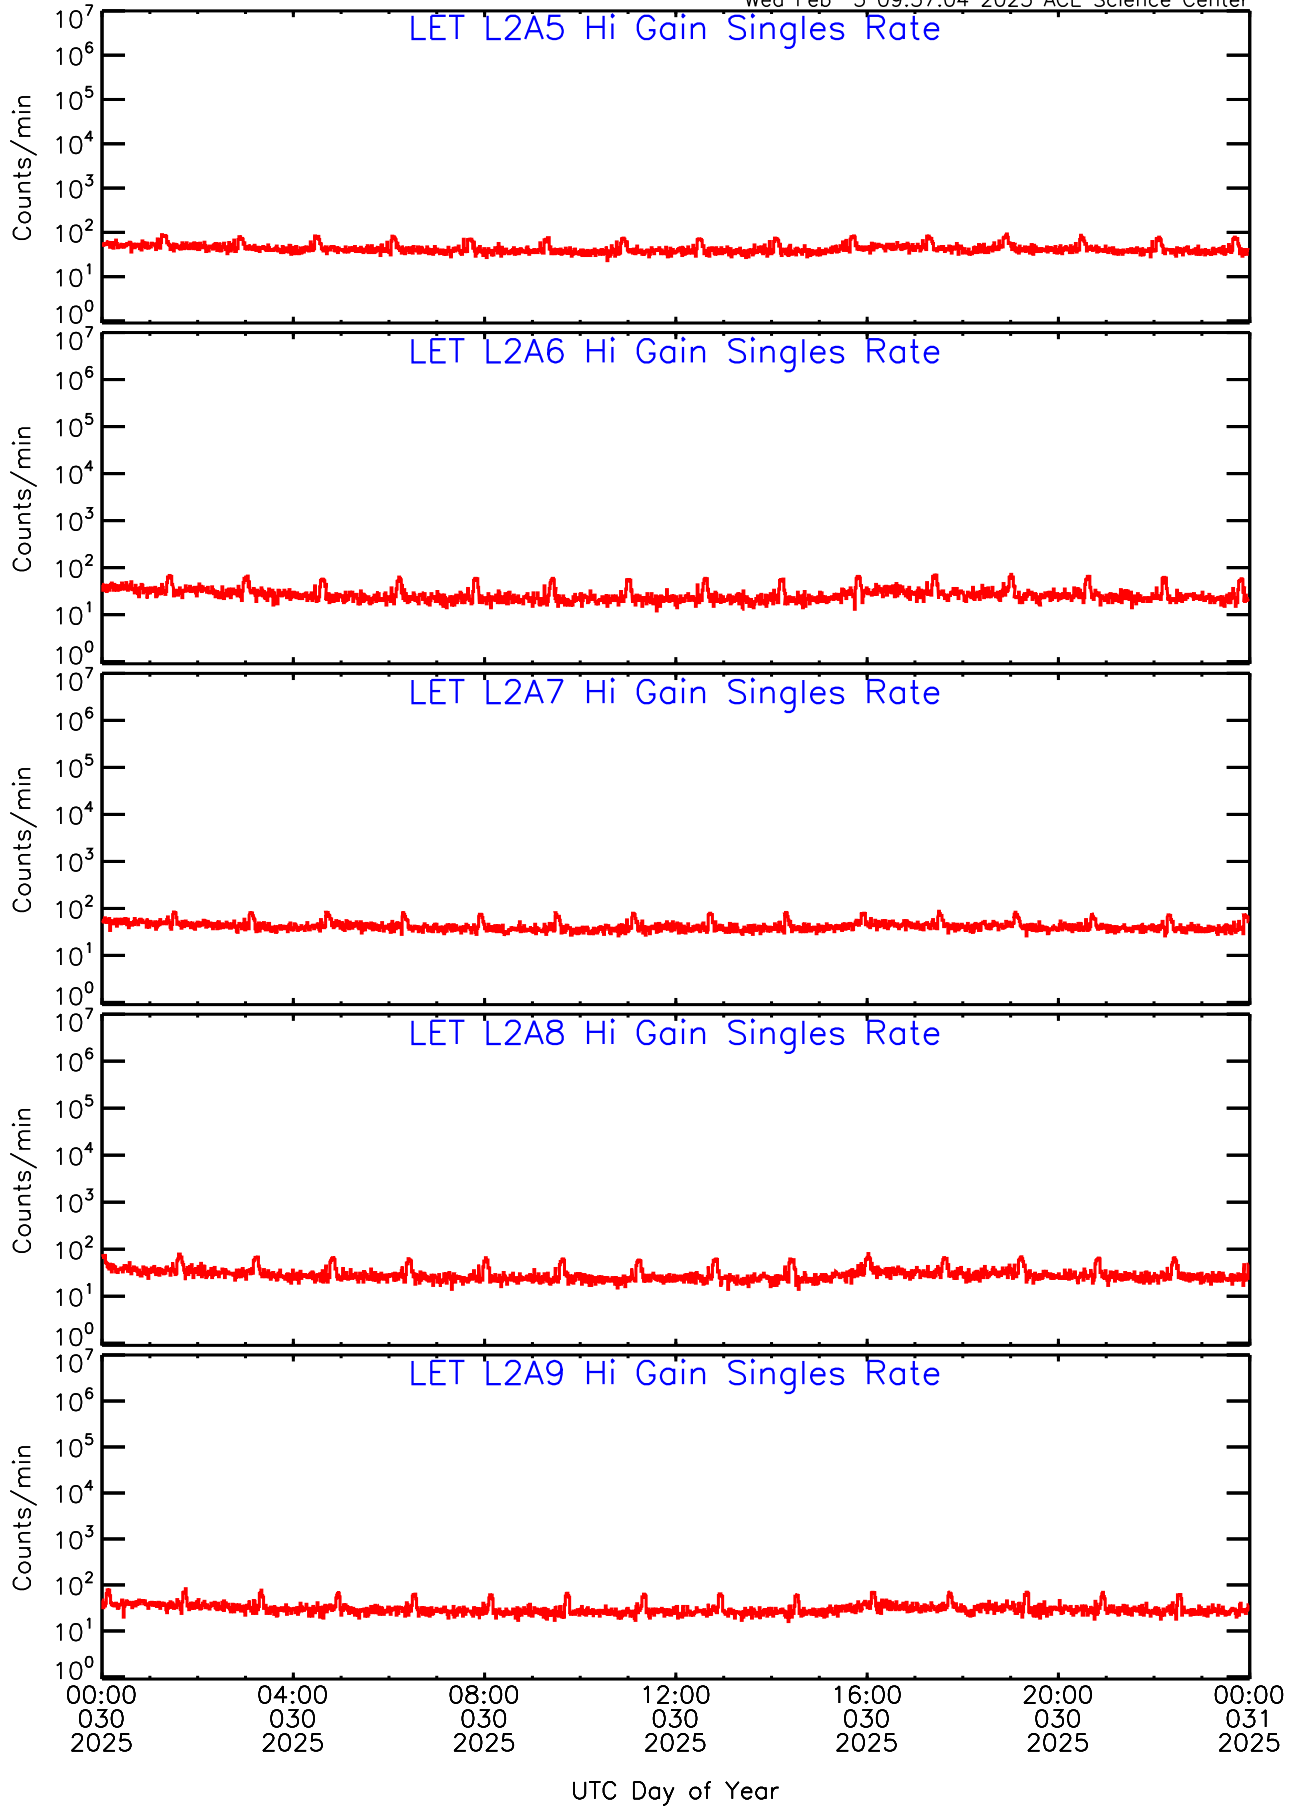

LET ahead Hi-Gain SINGLES RATES Data for 2025-030

Wed Feb 5 09:57:04 2025 ACE Science Center