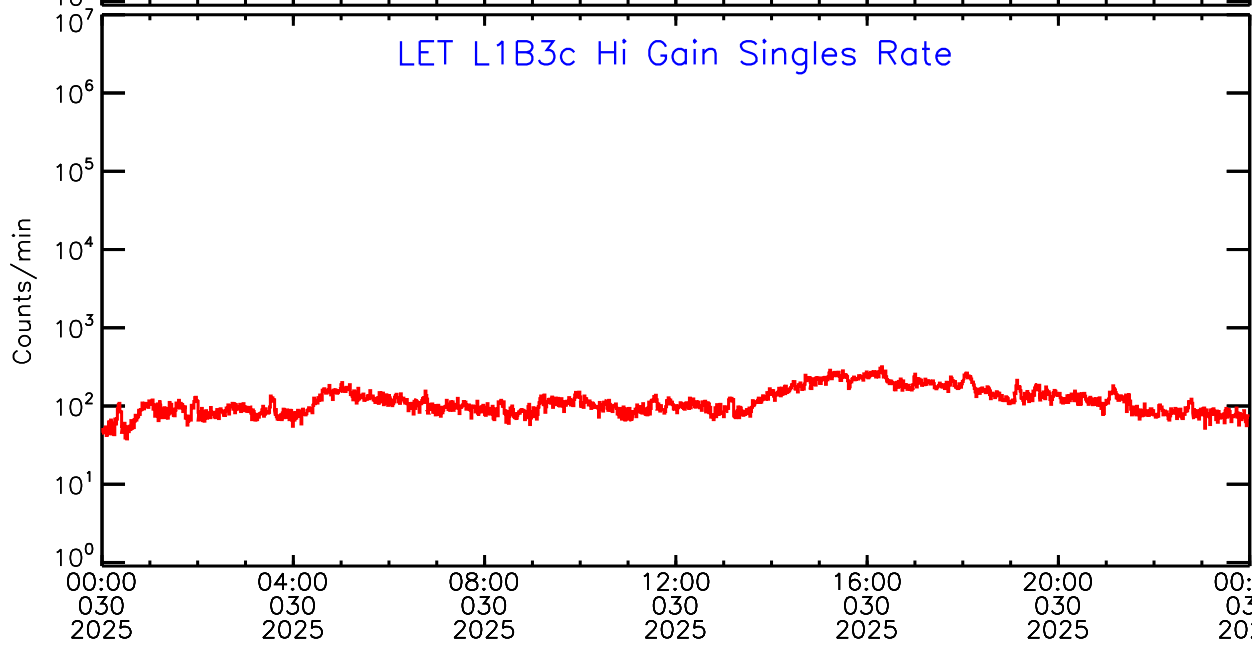

LET ahead Hi-Gain SINGLES RATES Data for 2025-030

Wed Feb 5 09:56:37 2025 ACE Science Center

UTC Day of Year