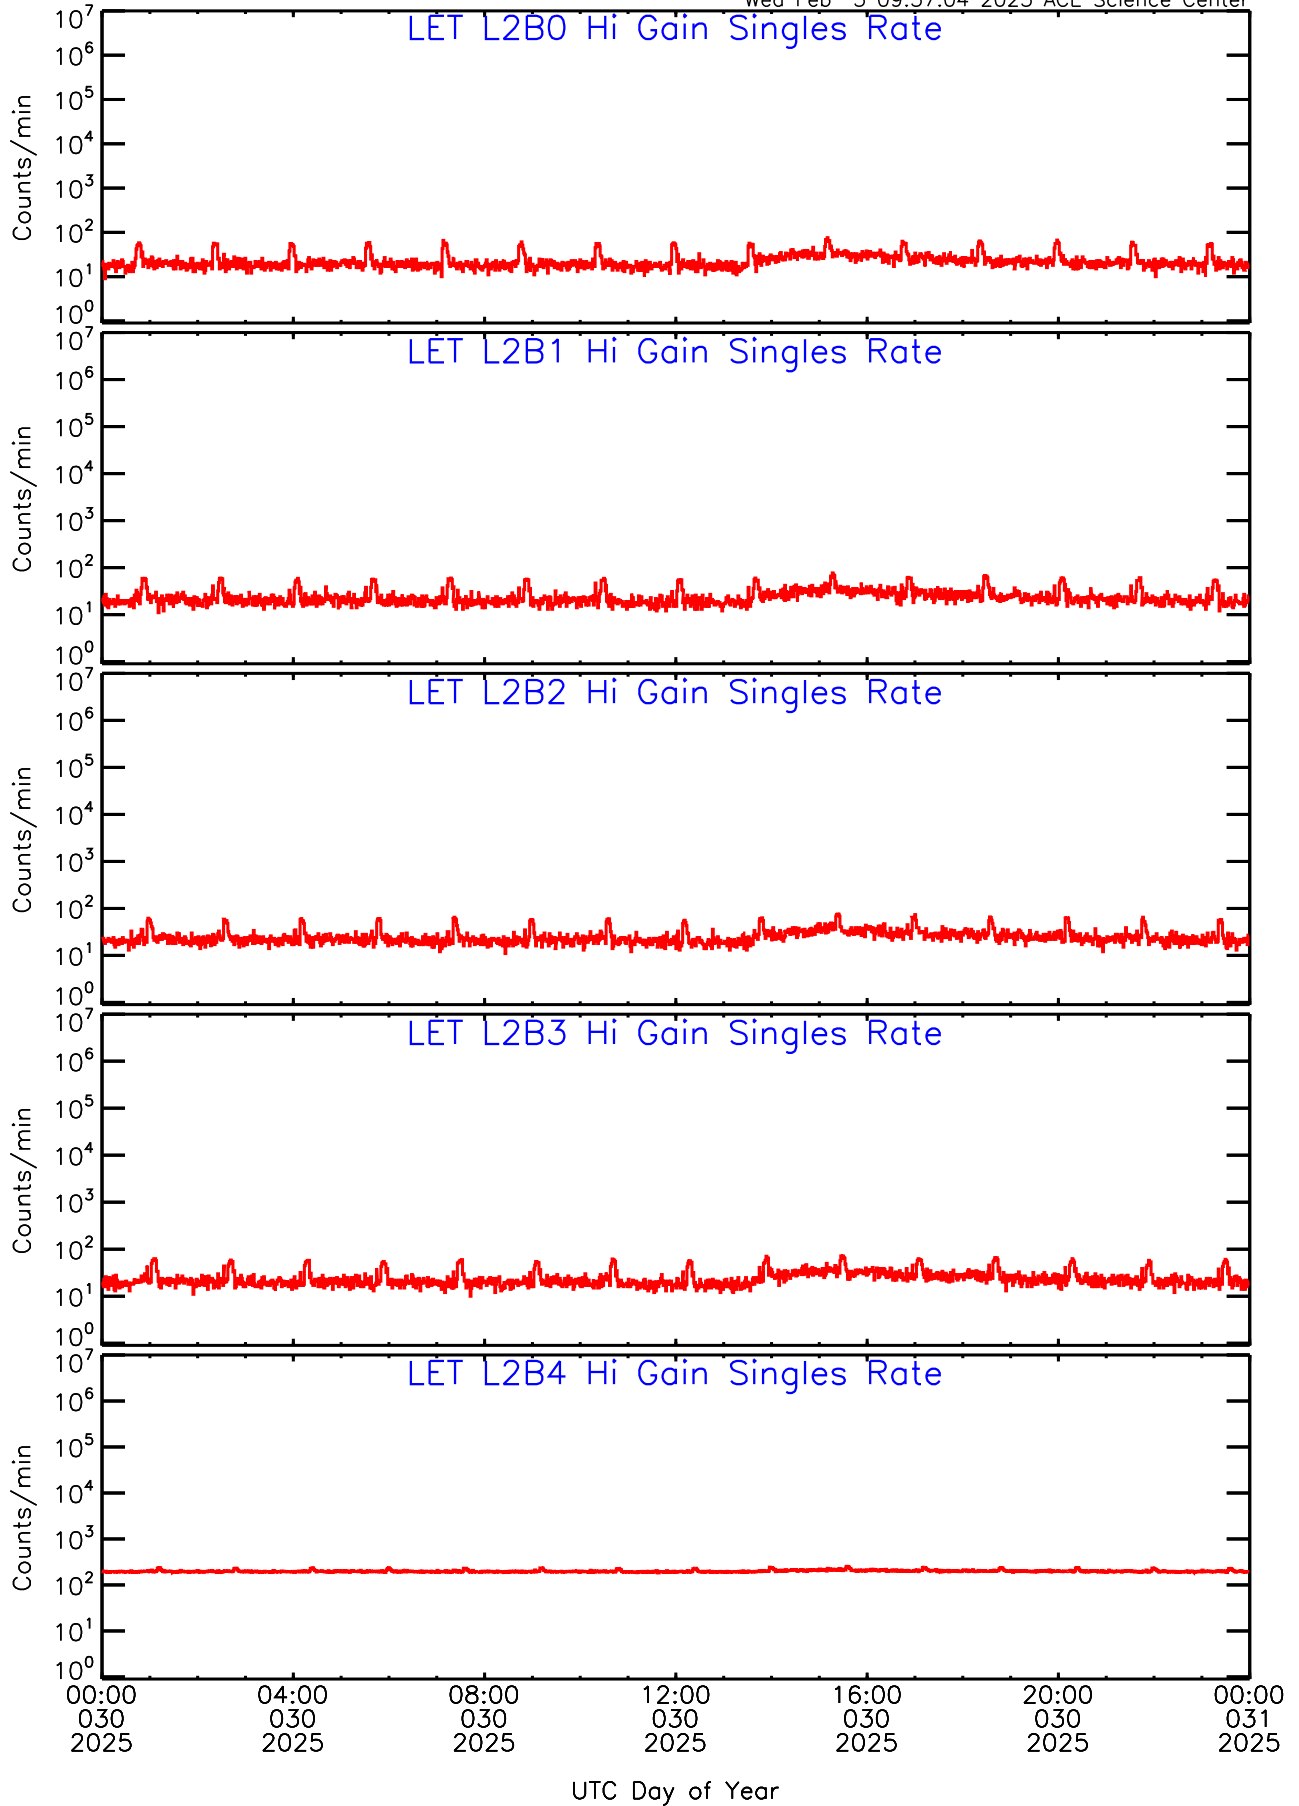

LET ahead Hi-Gain SINGLES RATES Data for 2025-030

Wed Feb 5 09:57:04 2025 ACE Science Center