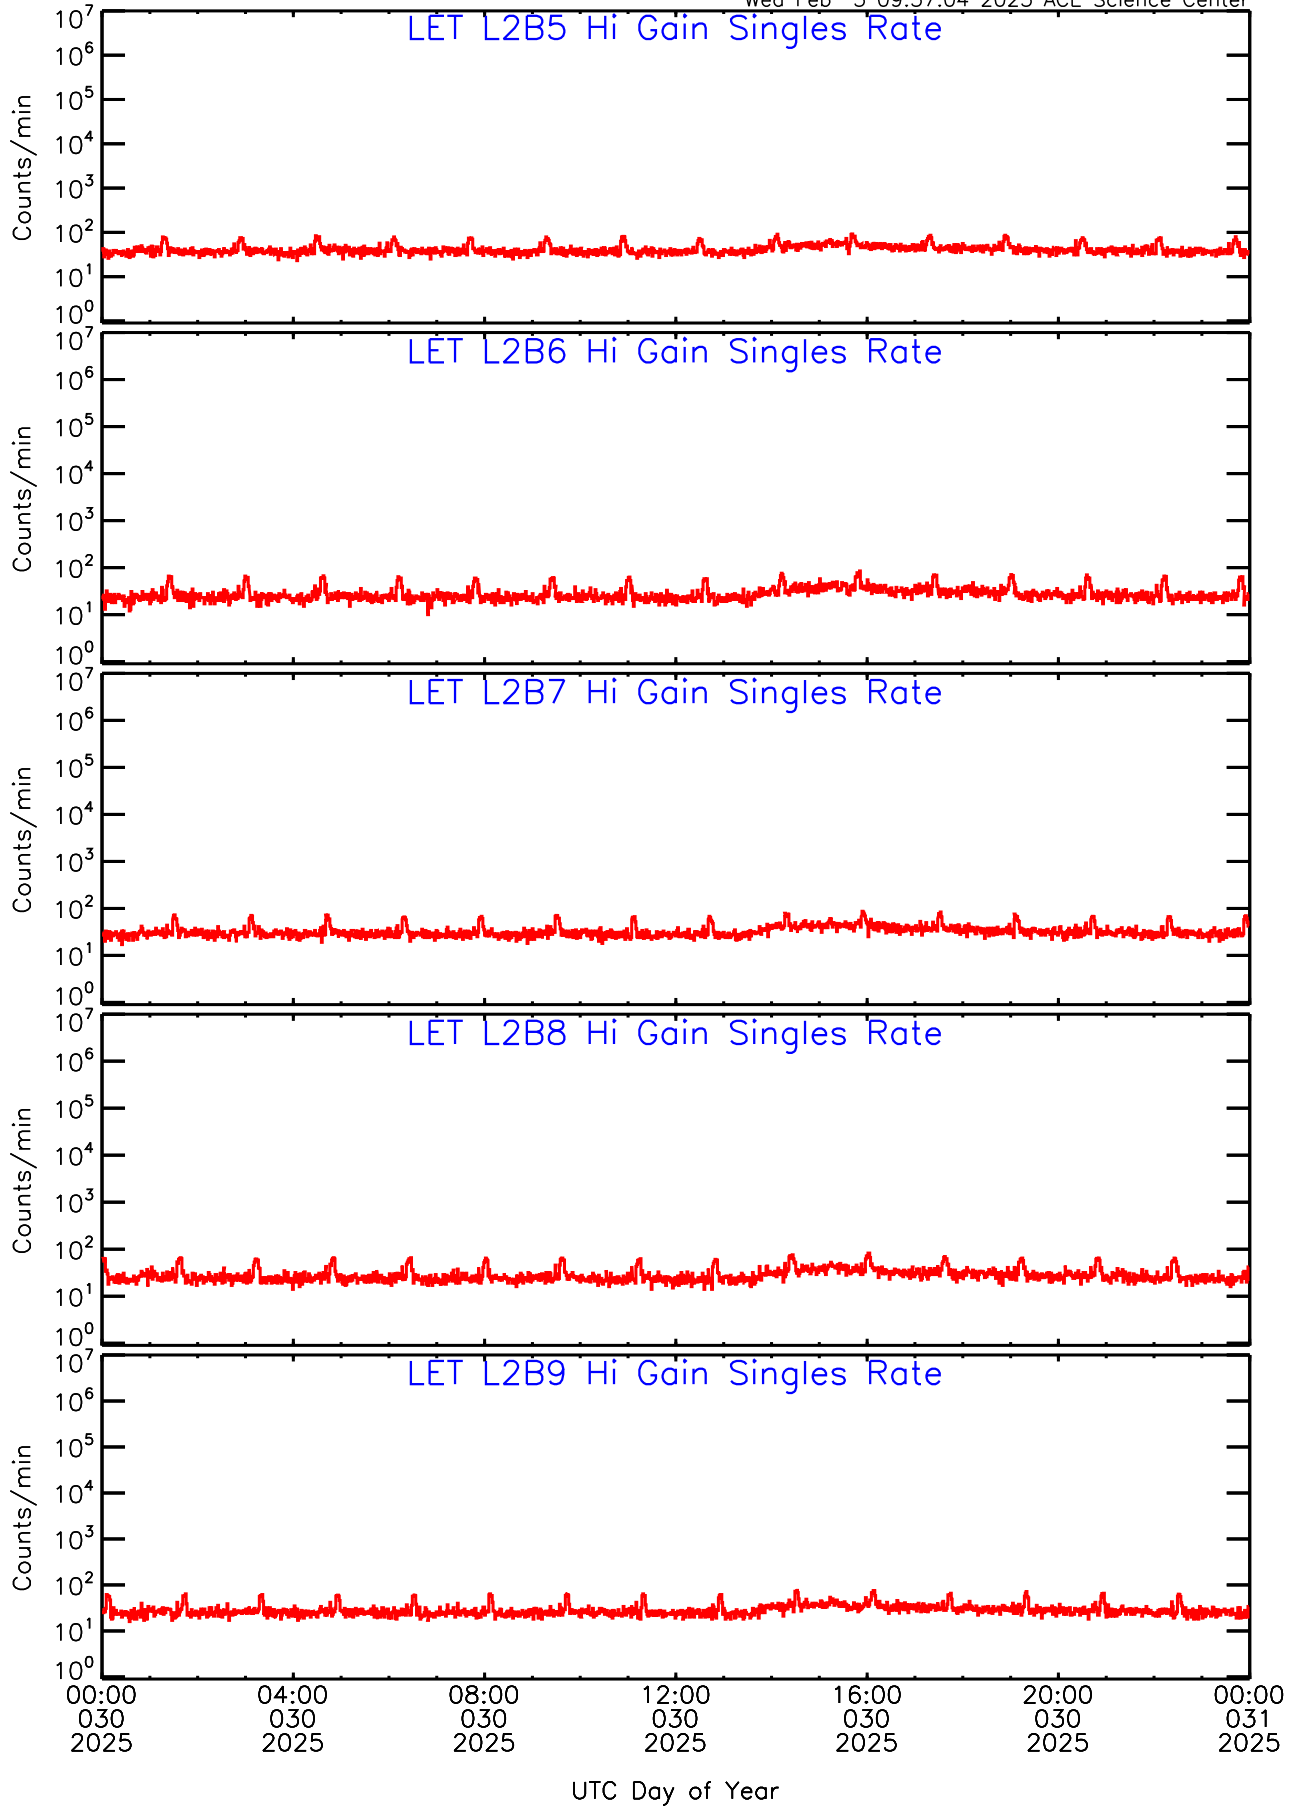

LET ahead Hi-Gain SINGLES RATES Data for 2025-030

Wed Feb 5 09:57:04 2025 ACE Science Center