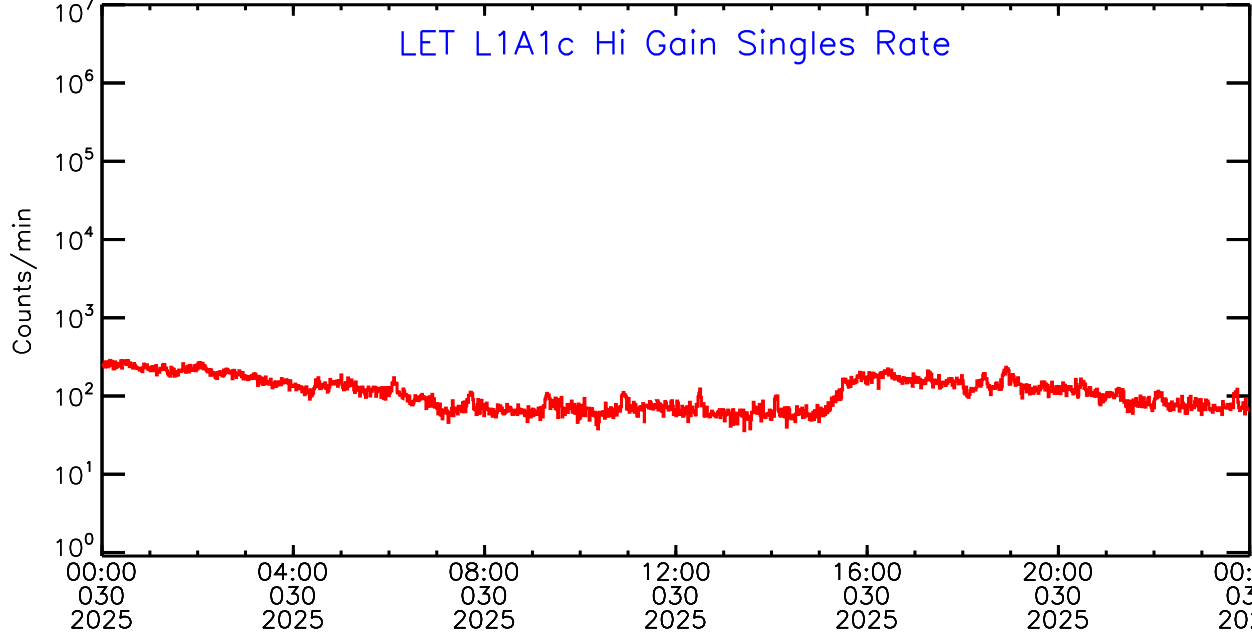

LET ahead Hi-Gain SINGLES RATES Data for 2025-030

Wed Feb 5 09:56:37 2025 ACE Science Center

UTC Day of Year