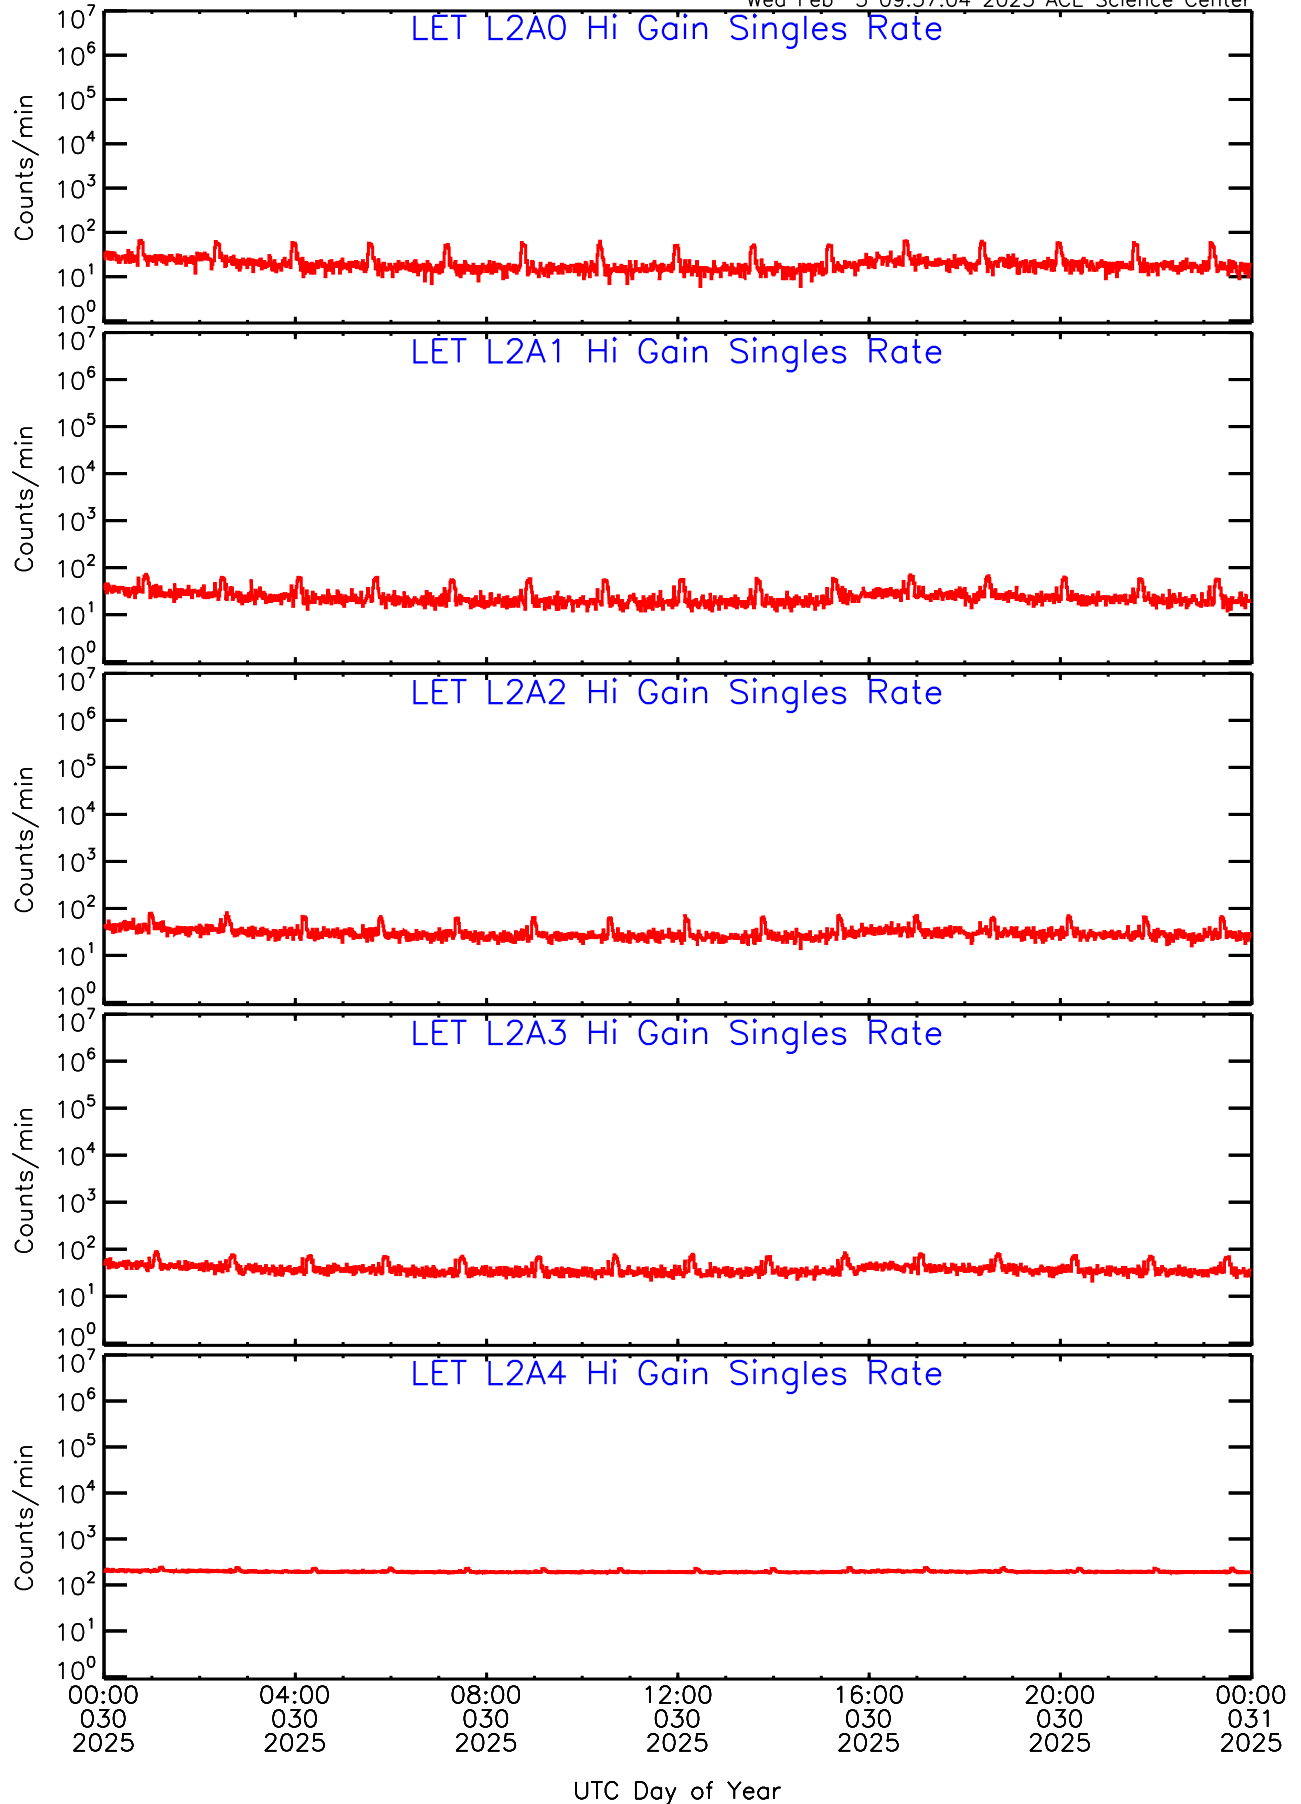

LET ahead Hi-Gain SINGLES RATES Data for 2025-030

Wed Feb 5 09:57:04 2025 ACE Science Center