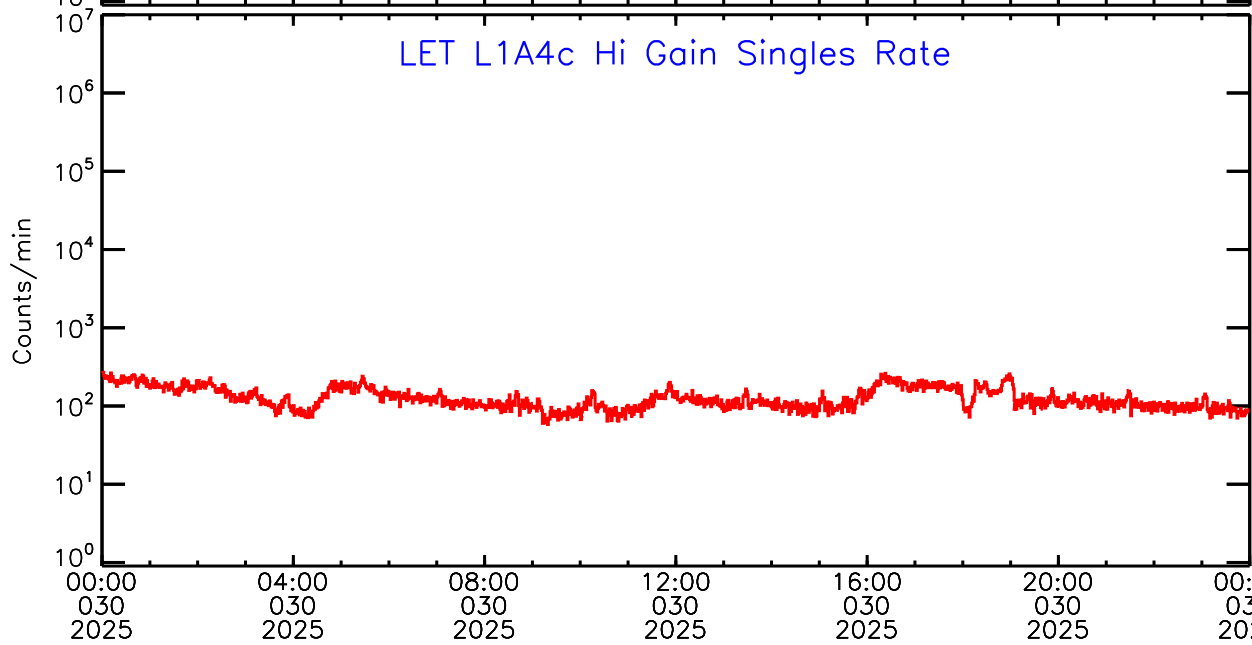

LET ahead Hi-Gain SINGLES RATES Data for 2025-030

Wed Feb 5 09:56:37 2025 ACE Science Center

UTC Day of Year