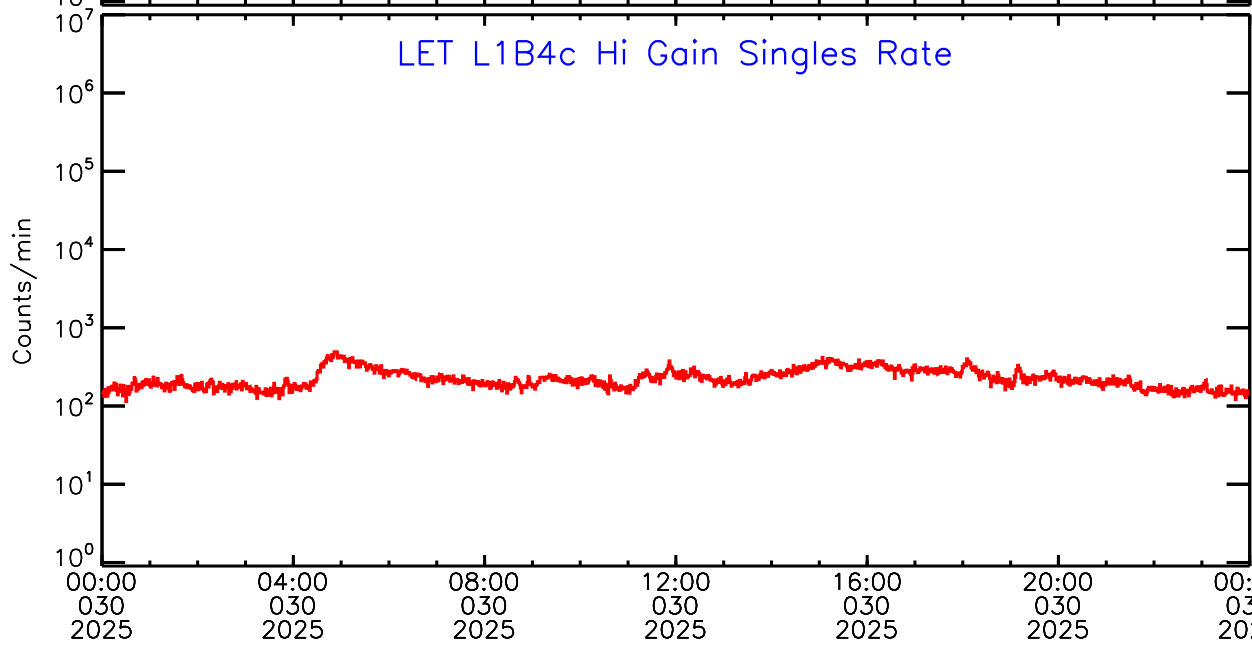

Wed Feb 5 09:56:37 2025 ACE Science Center

LET ahead Hi-Gain SINGLES RATES Data for 2025-030

Wed Feb 5 09:56:37 2025 ACE Science Center

UTC Day of Year

LET ahead Hi-Gain SINGLES RATES Data for 2025-030

Wed Feb 5 09:56:38 2025 ACE Science Center