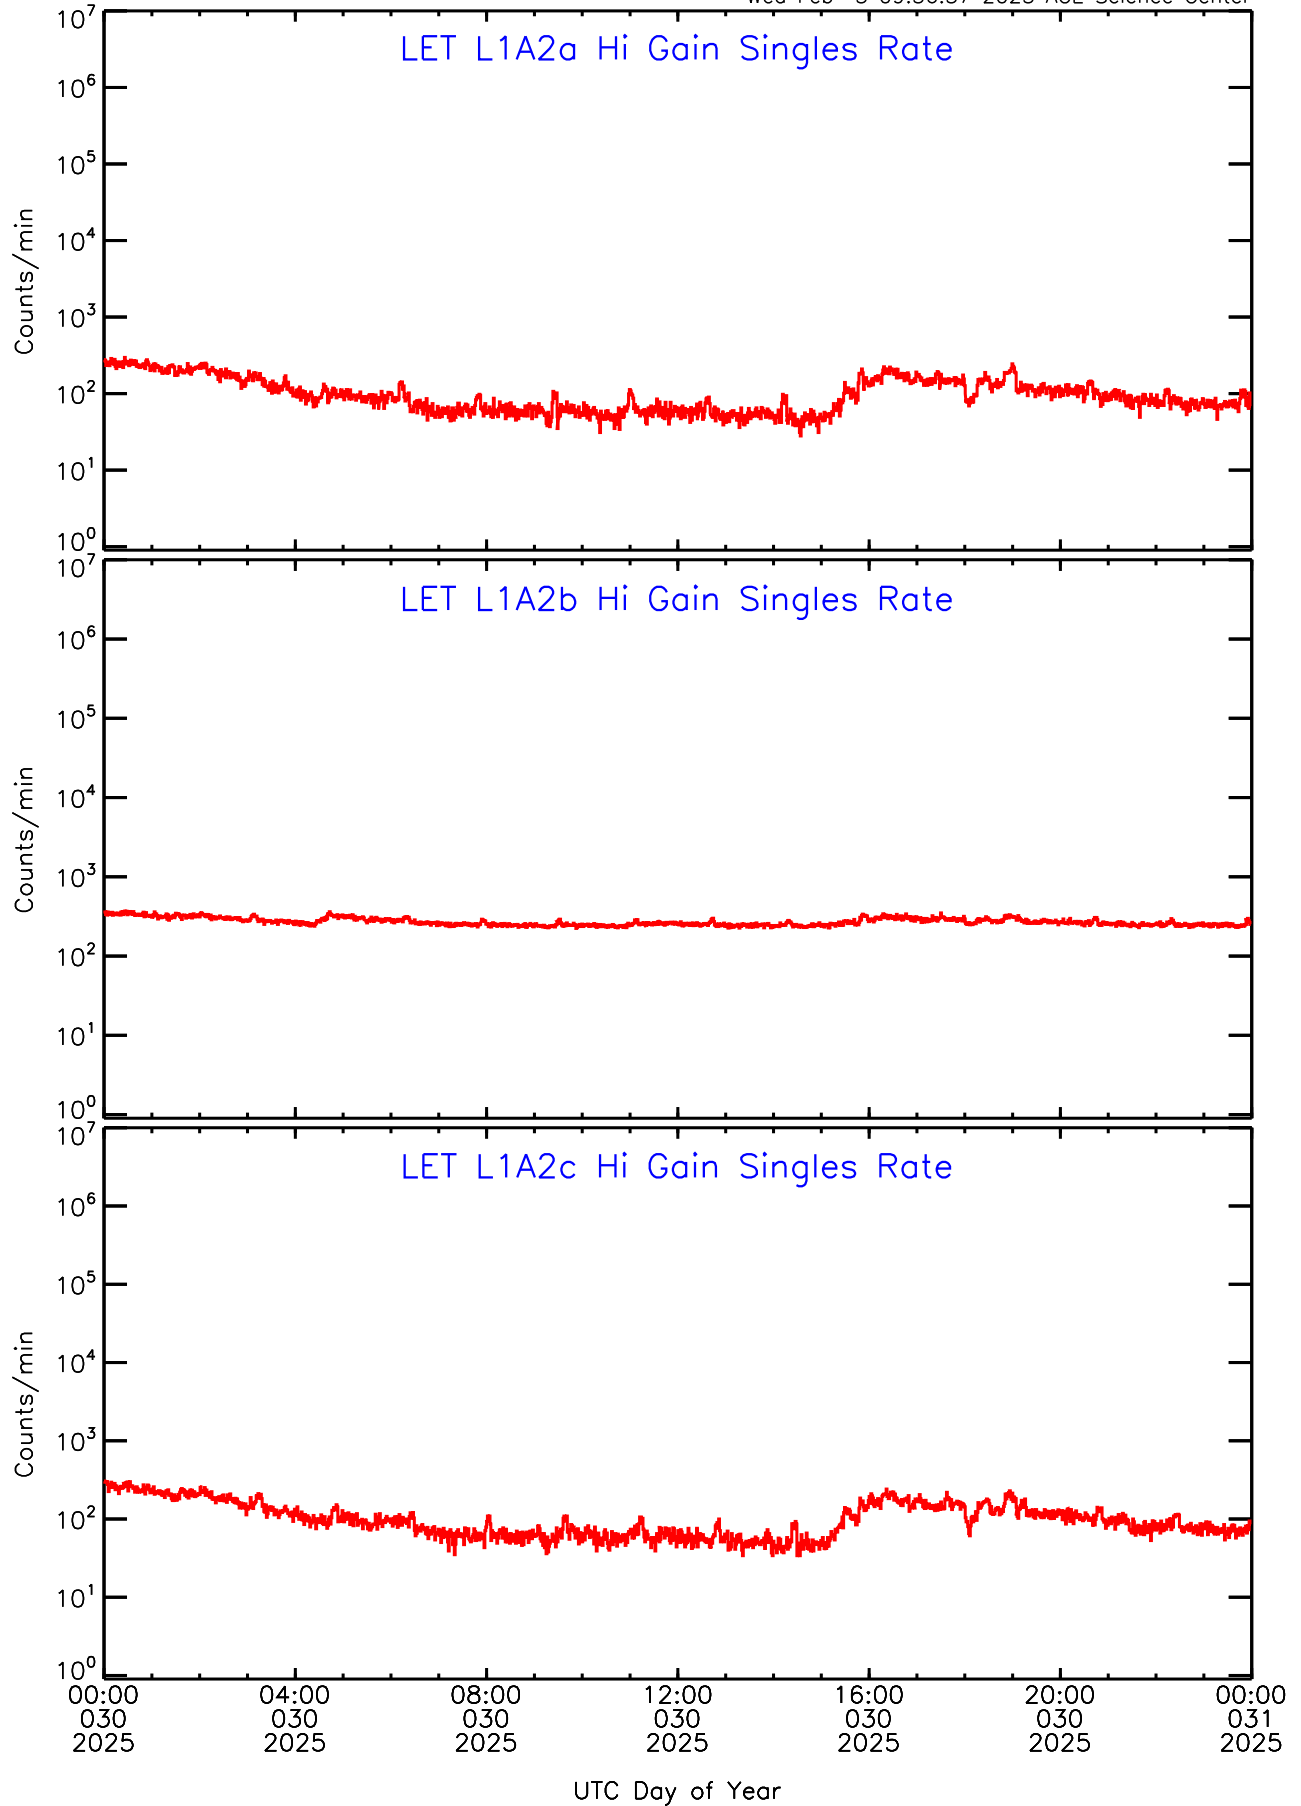

LET ahead Hi-Gain SINGLES RATES Data for 2025-030

Wed Feb 5 09:56:37 2025 ACE Science Center