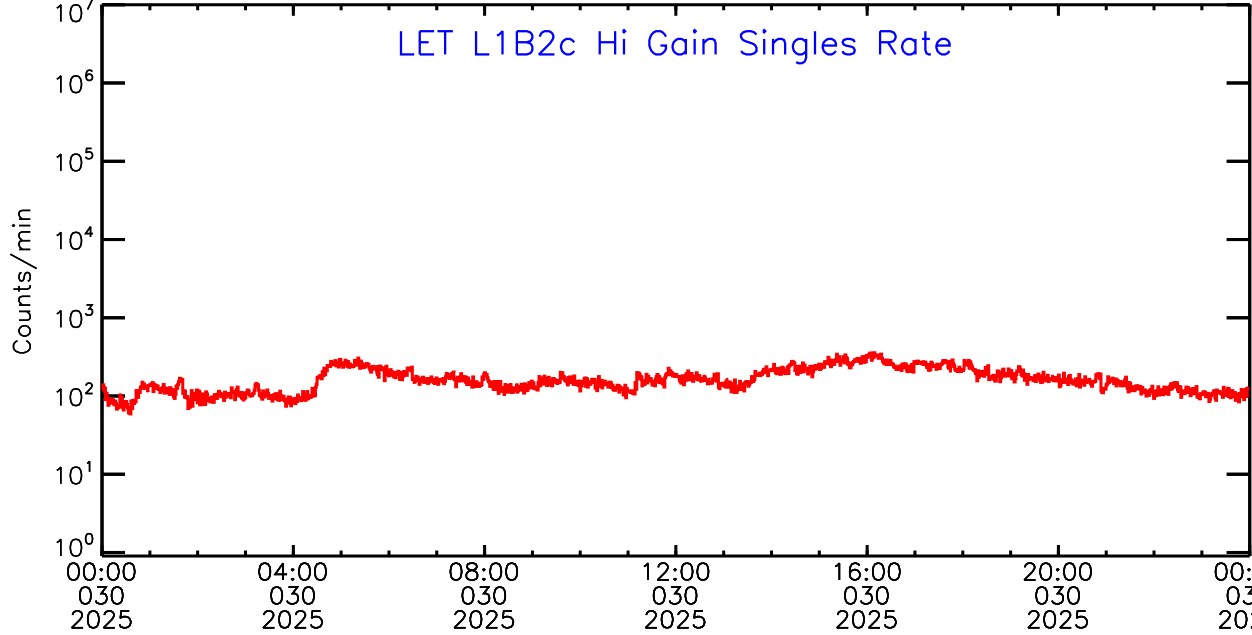

LET ahead Hi-Gain SINGLES RATES Data for 2025-030

Wed Feb 5 09:56:37 2025 ACE Science Center