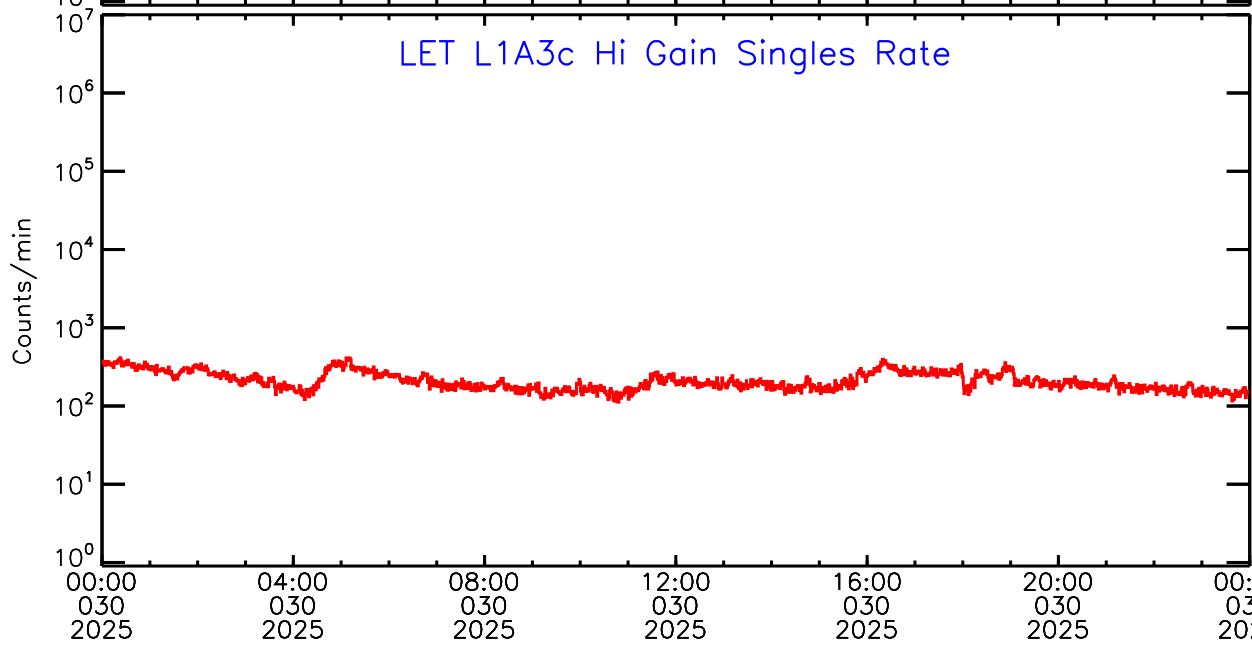

LET ahead Hi-Gain SINGLES RATES Data for 2025-030

Wed Feb 5 09:56:37 2025 ACE Science Center

UTC Day of Year