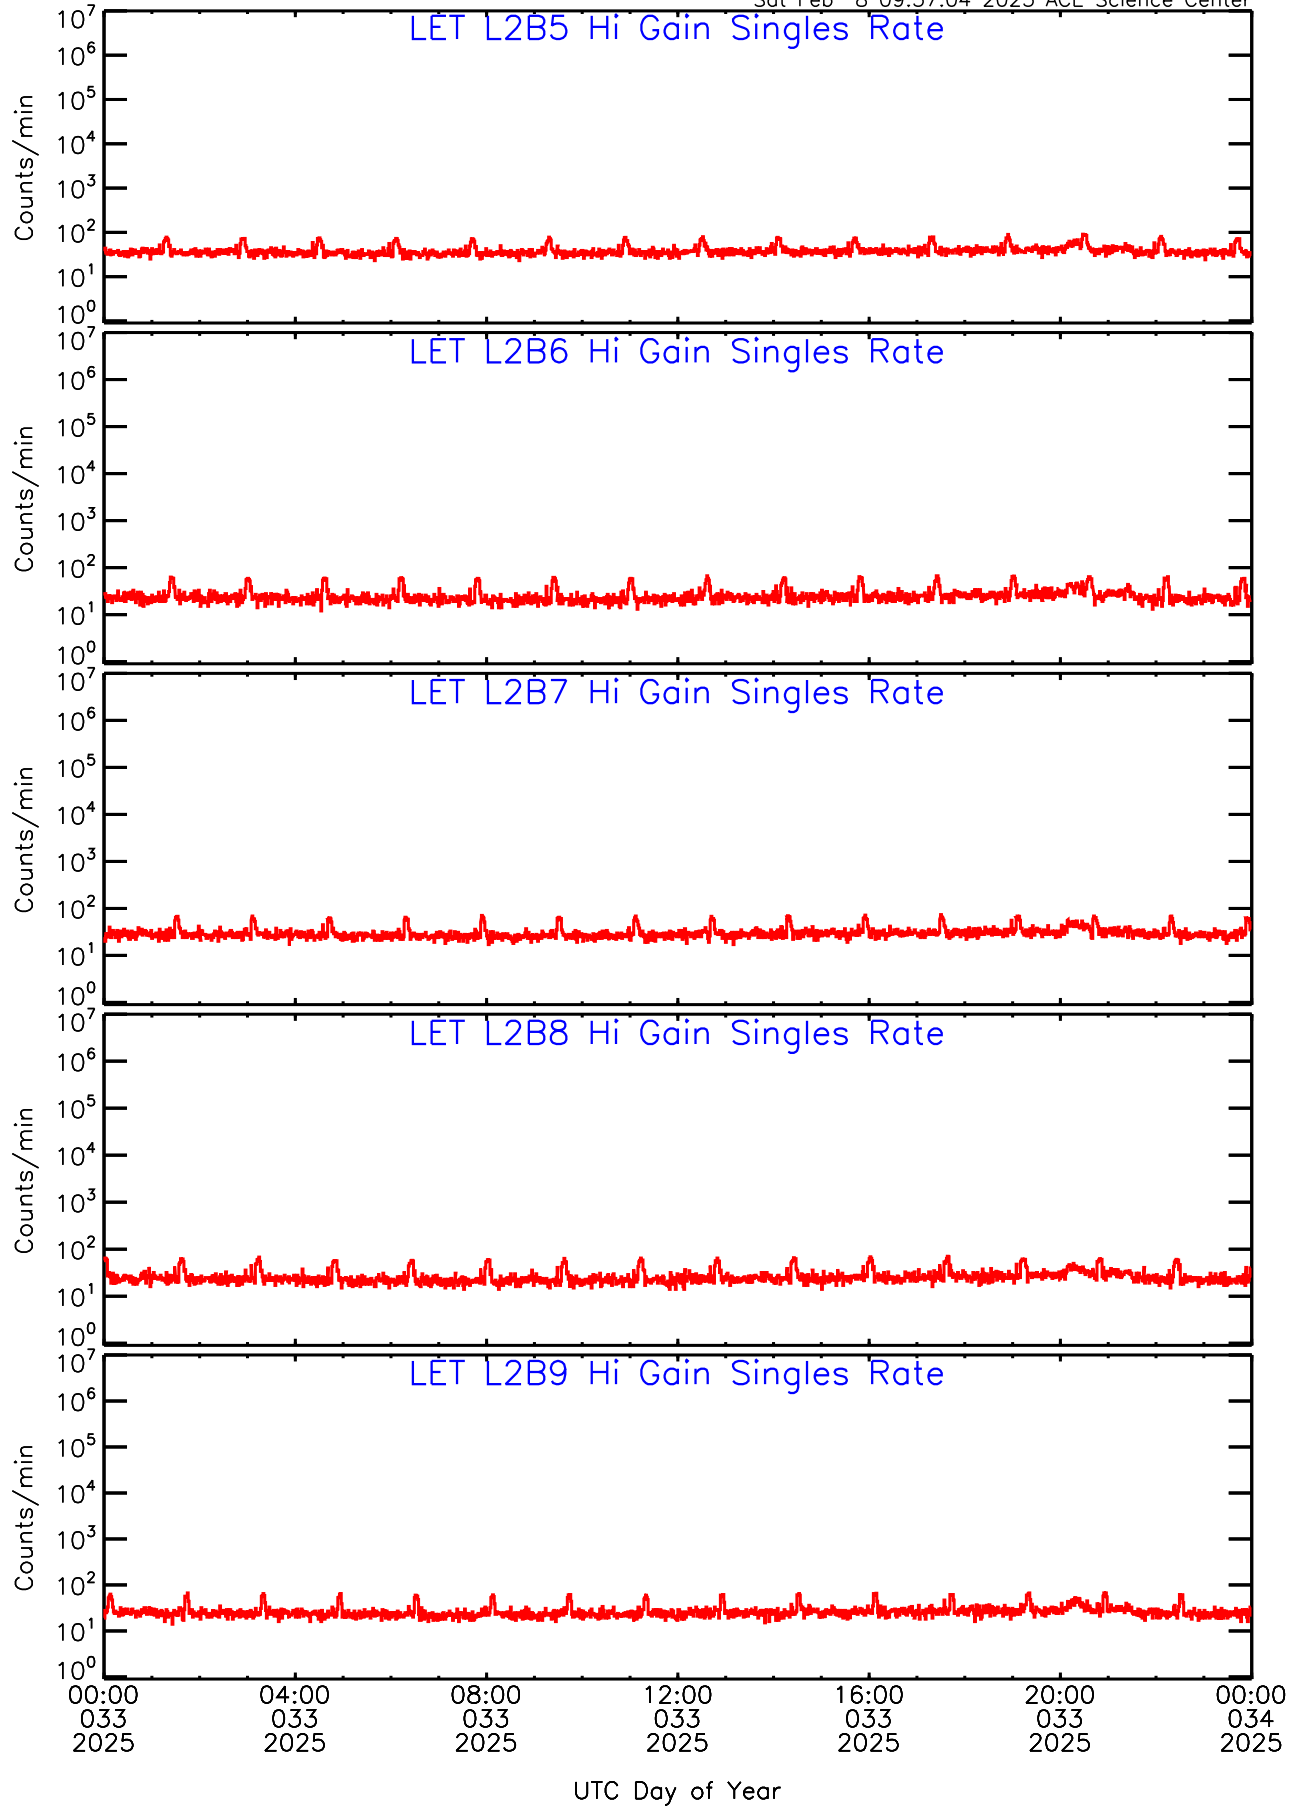

LET ahead Hi-Gain SINGLES RATES Data for 2025-033

Sat Feb 8 09:57:04 2025 ACE Science Center