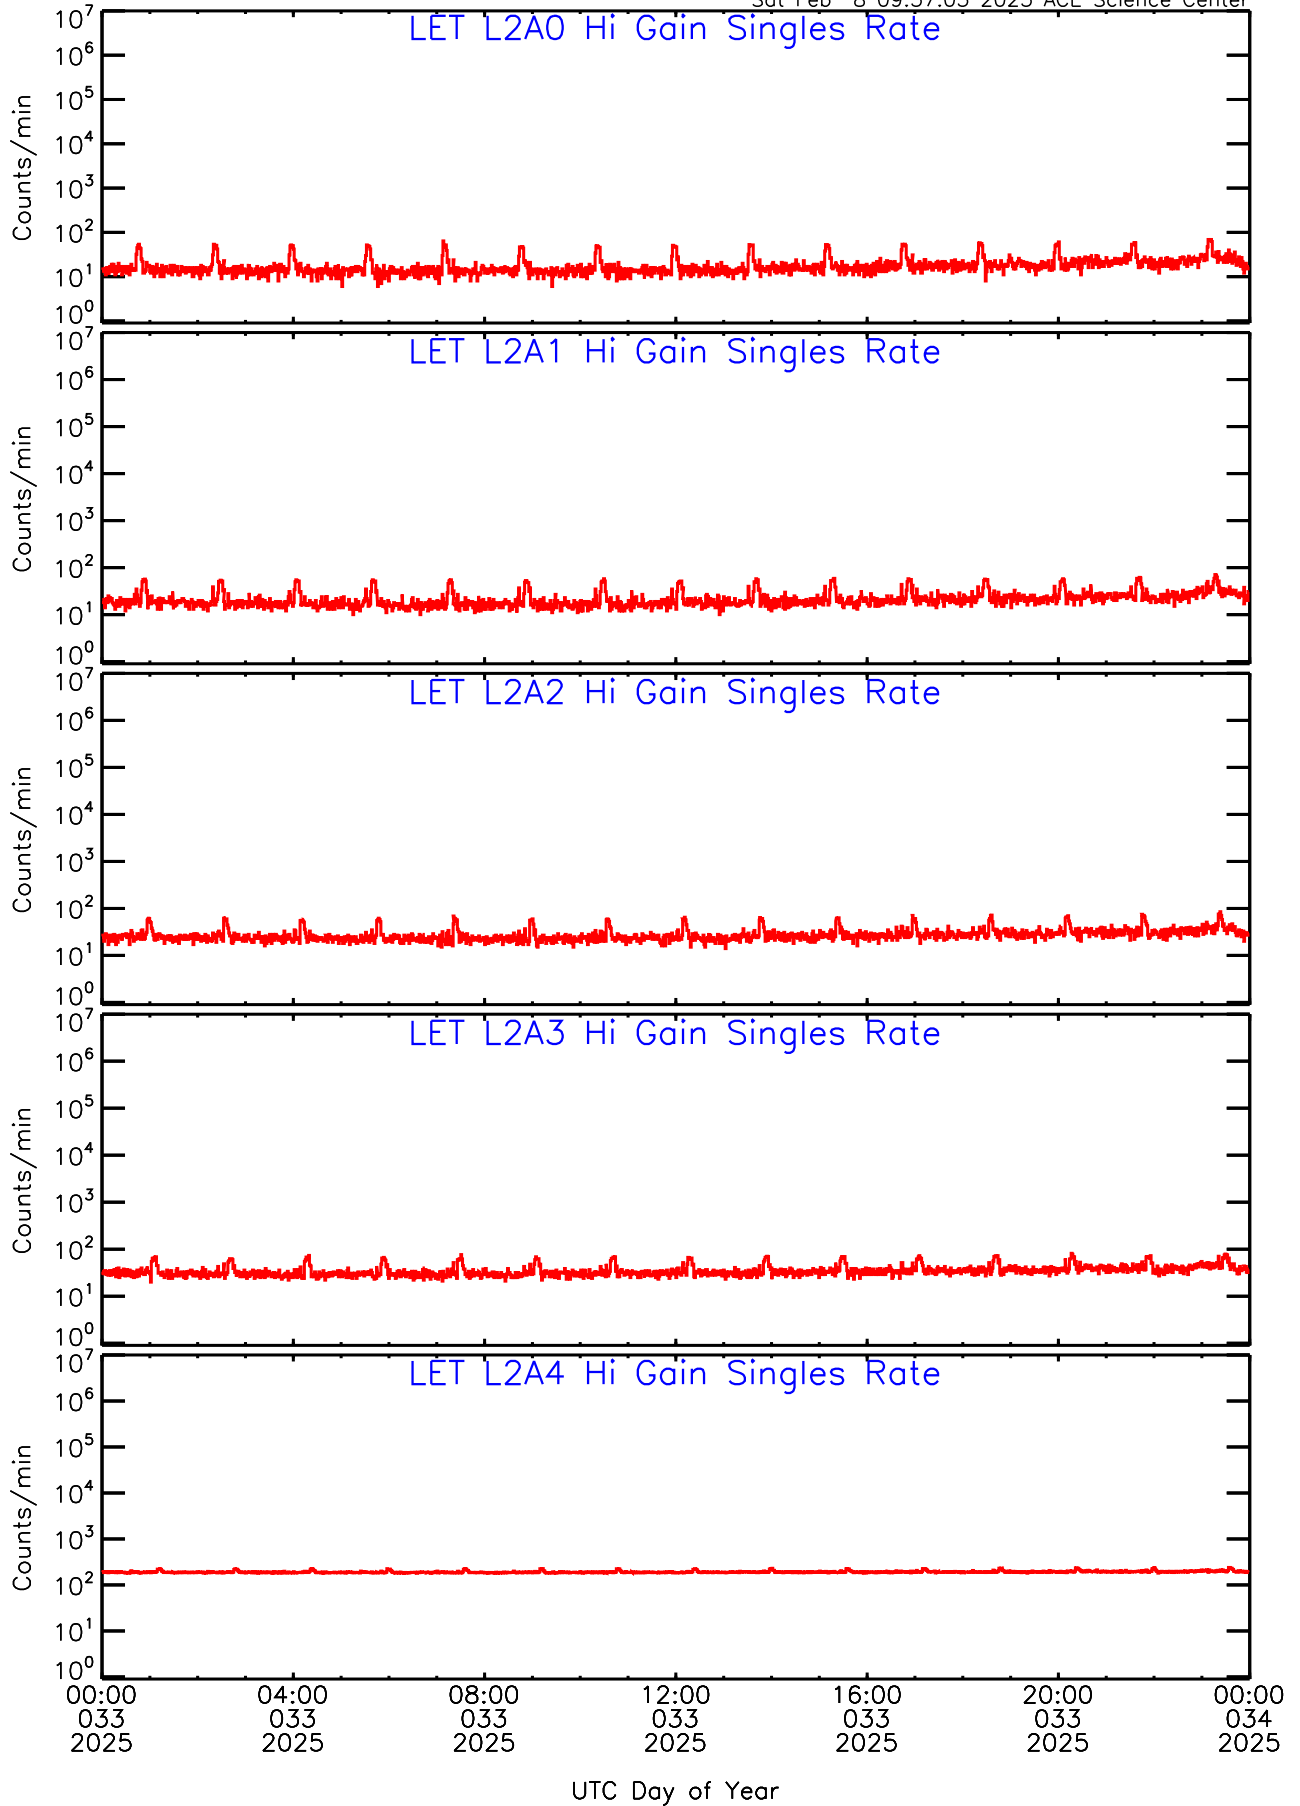

LET ahead Hi-Gain SINGLES RATES Data for 2025-033

Sat Feb 8 09:57:03 2025 ACE Science Center