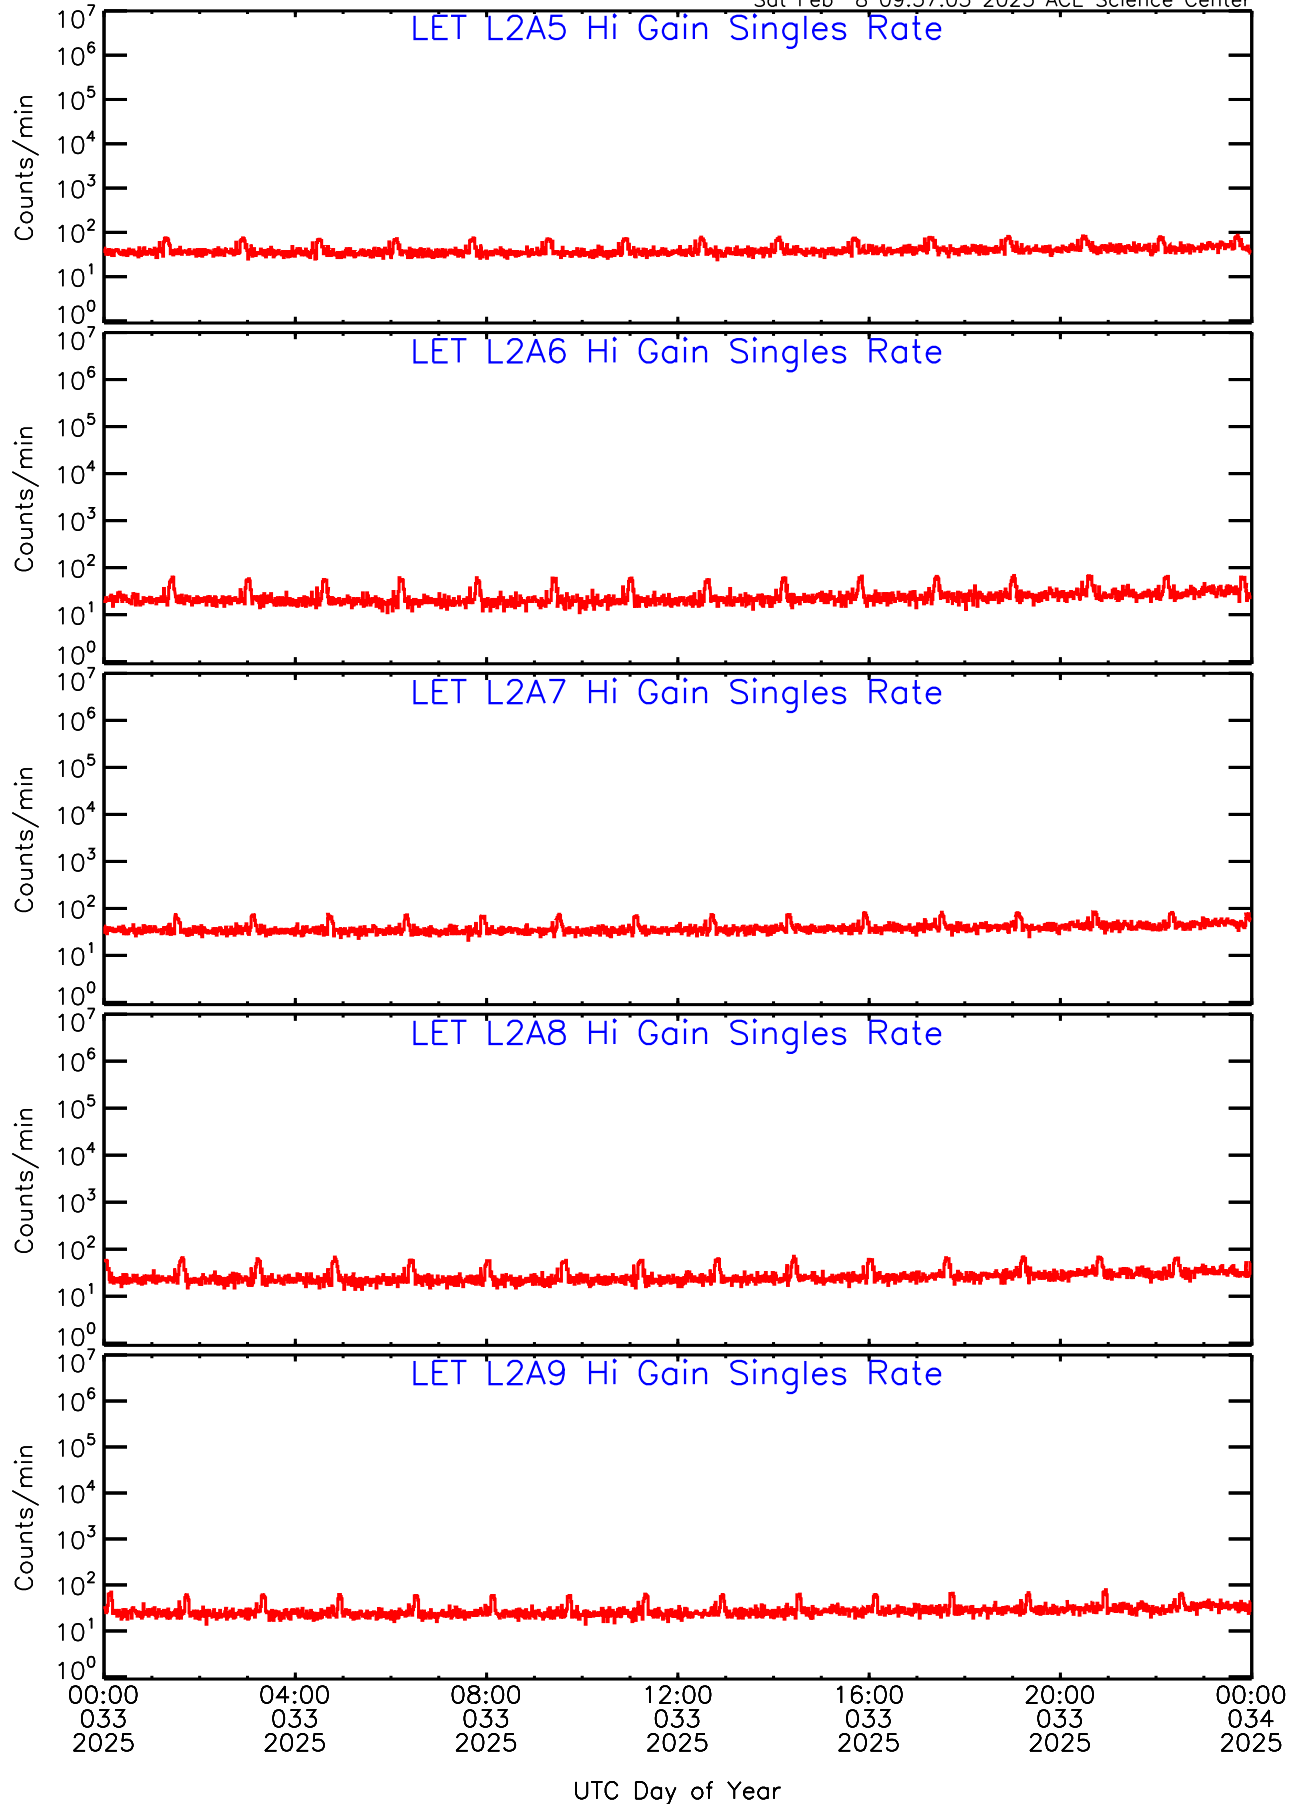

LET ahead Hi-Gain SINGLES RATES Data for 2025-033

Sat Feb 8 09:57:03 2025 ACE Science Center