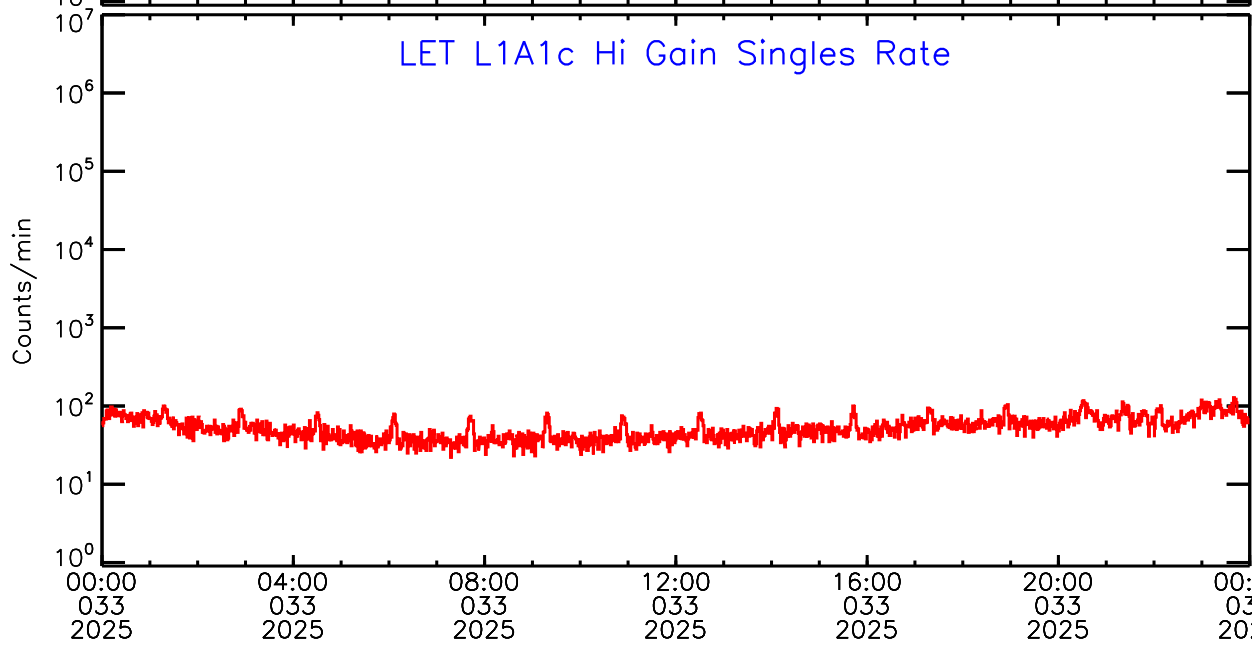

LET ahead Hi-Gain SINGLES RATES Data for 2025-033

Sat Feb 8 09:56:36 2025 ACE Science Center

UTC Day of Year