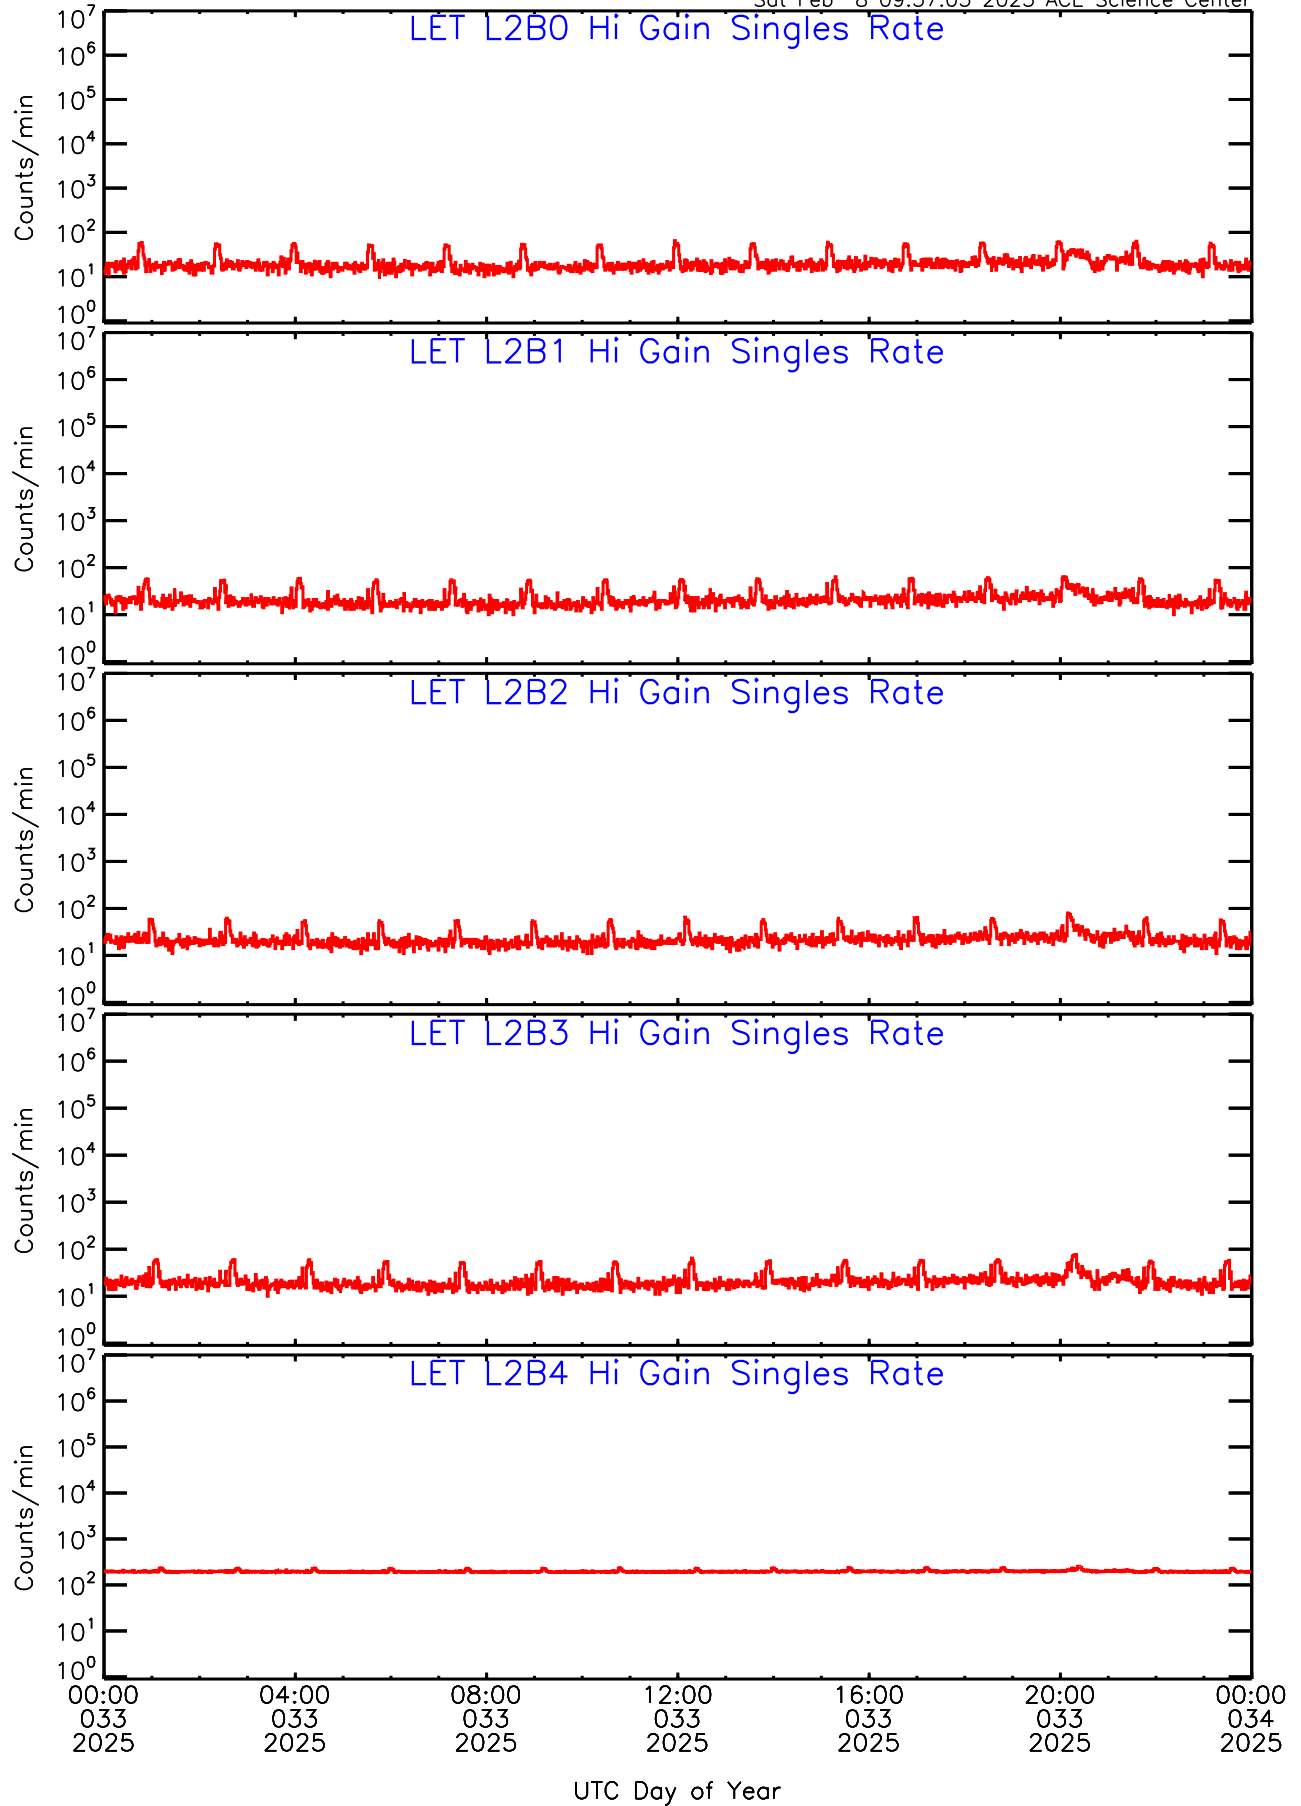

LET ahead Hi-Gain SINGLES RATES Data for 2025-033

Sat Feb 8 09:57:03 2025 ACE Science Center