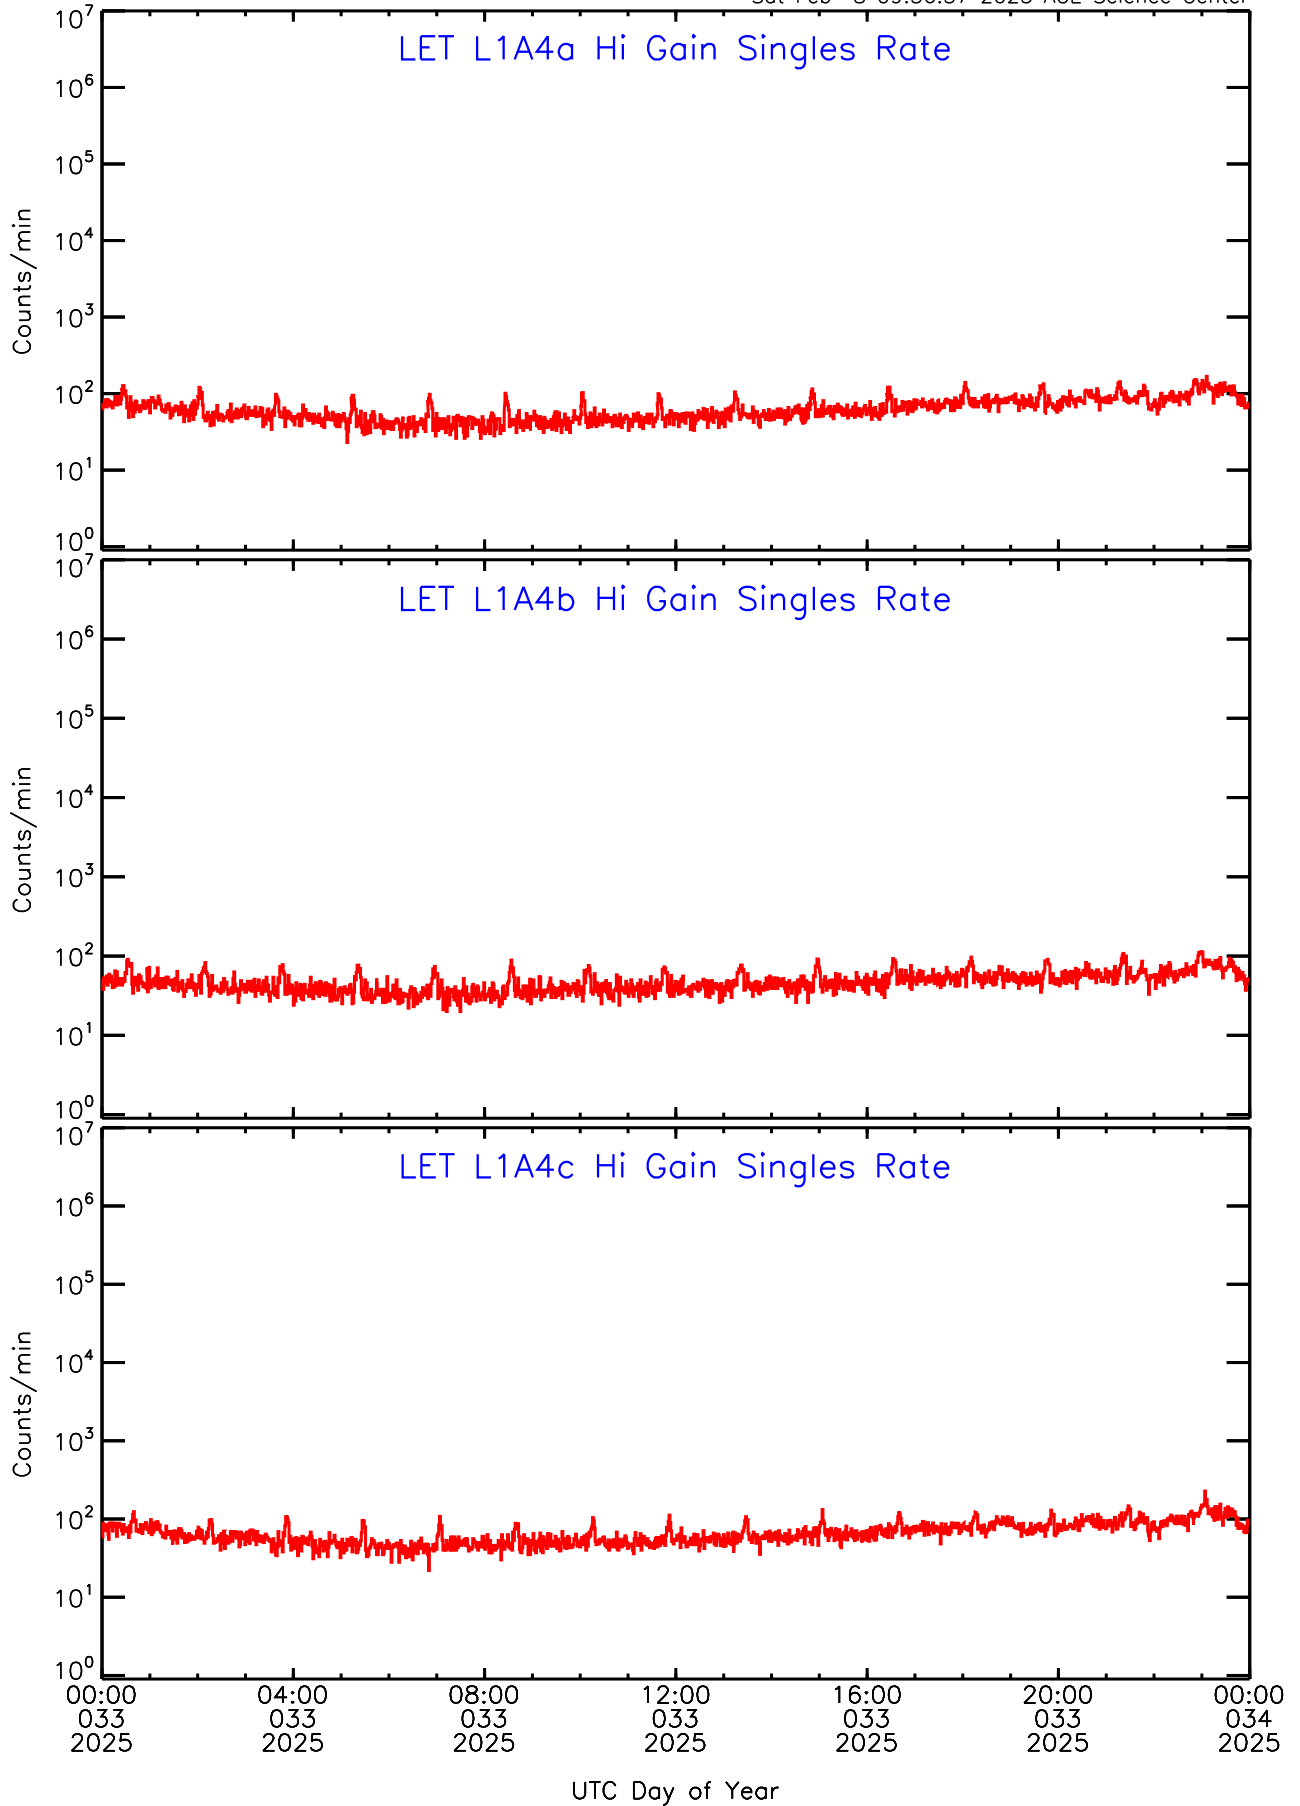

LET ahead Hi-Gain SINGLES RATES Data for 2025-033

Sat Feb 8 09:56:37 2025 ACE Science Center