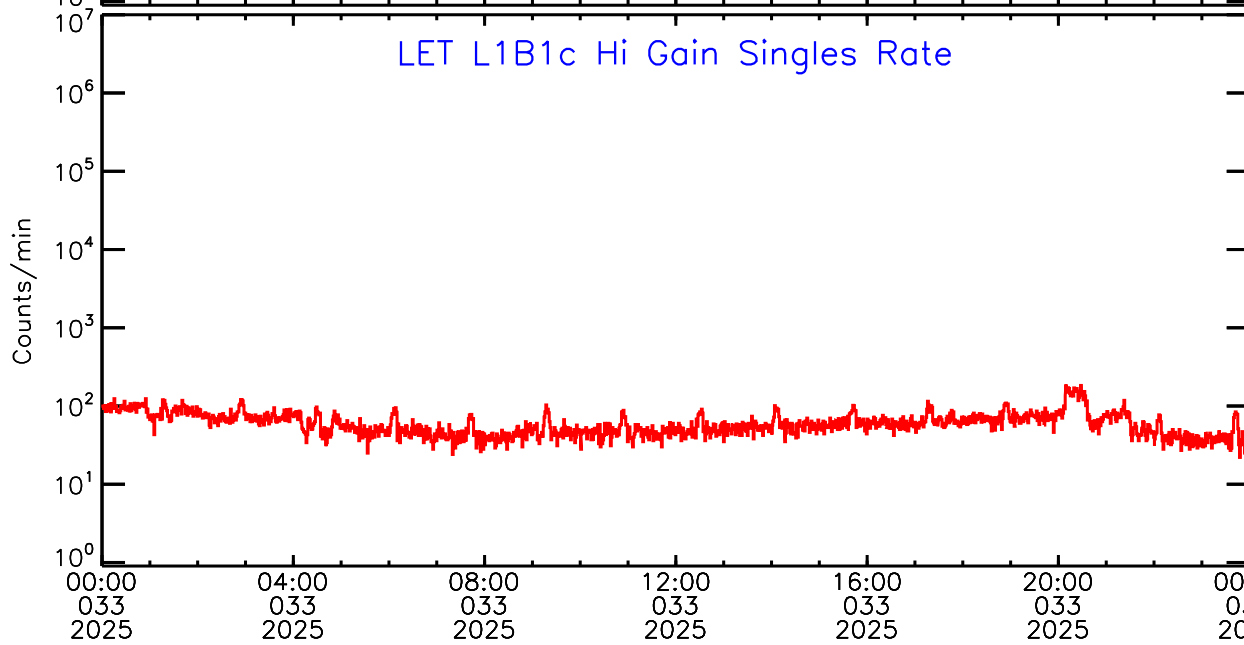

00:00 033 2025 04:00 033 2025 08:00 033 2025 12:00 033 2025 16:00 033 2025 20:00 033 2025 00:00 034 2025

UTC Day of Year

LET ahead Hi-Gain SINGLES RATES Data for 2025-033

Sat Feb 8 09:56:37 2025 ACE Science Center