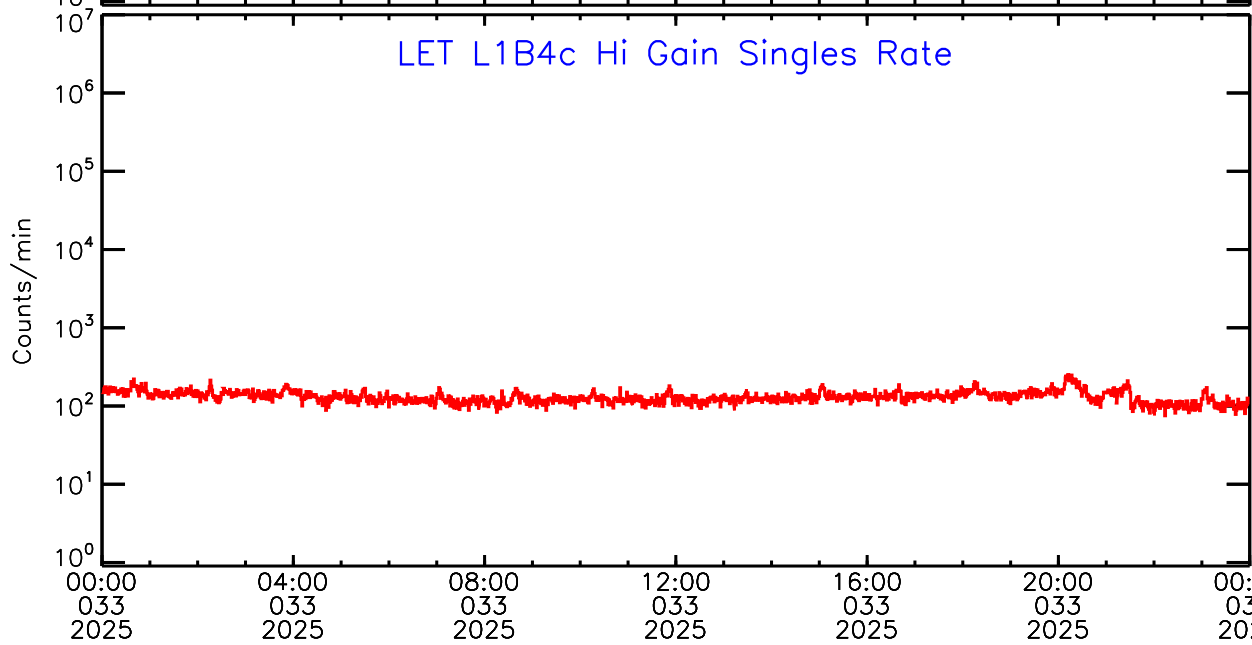

LET ahead Hi-Gain SINGLES RATES Data for 2025-033

Sat Feb 8 09:56:37 2025 ACE Science Center

UTC Day of Year

00:00 033 2025   04:00 033 2025   08:00 033 2025   12:00 033 2025   16:00 033 2025   20:00 033 2025   00:00 034 2025