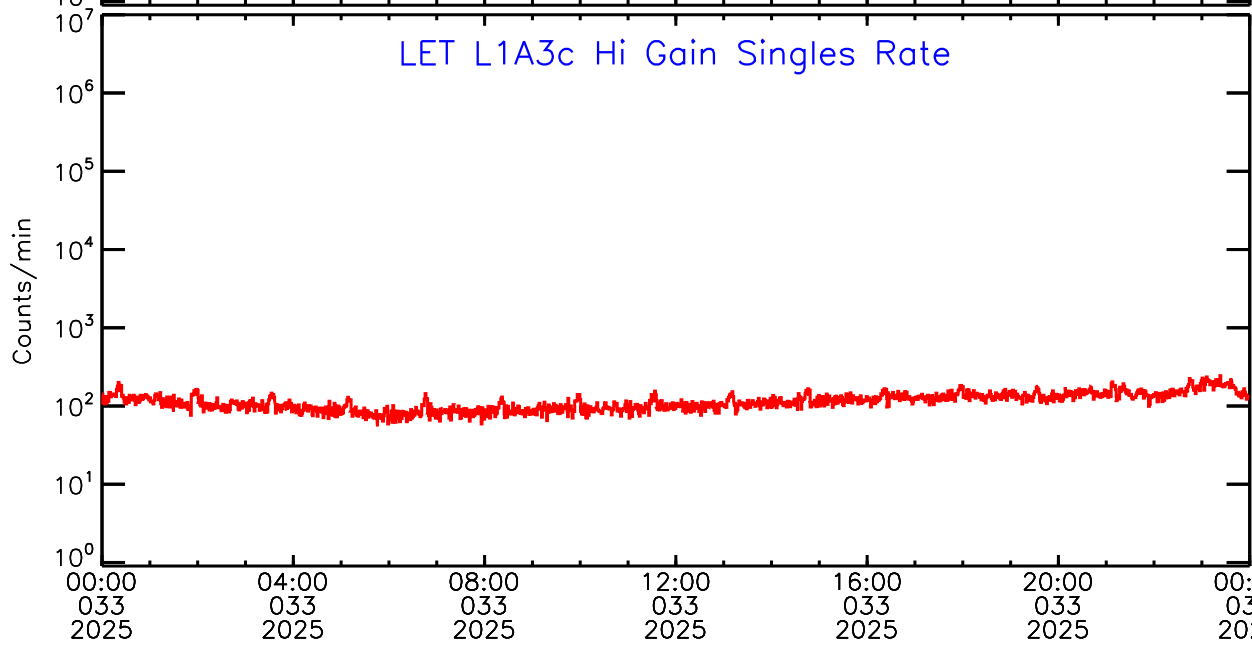

LET ahead Hi-Gain SINGLES RATES Data for 2025-033

Sat Feb 8 09:56:37 2025 ACE Science Center

UTC Day of Year