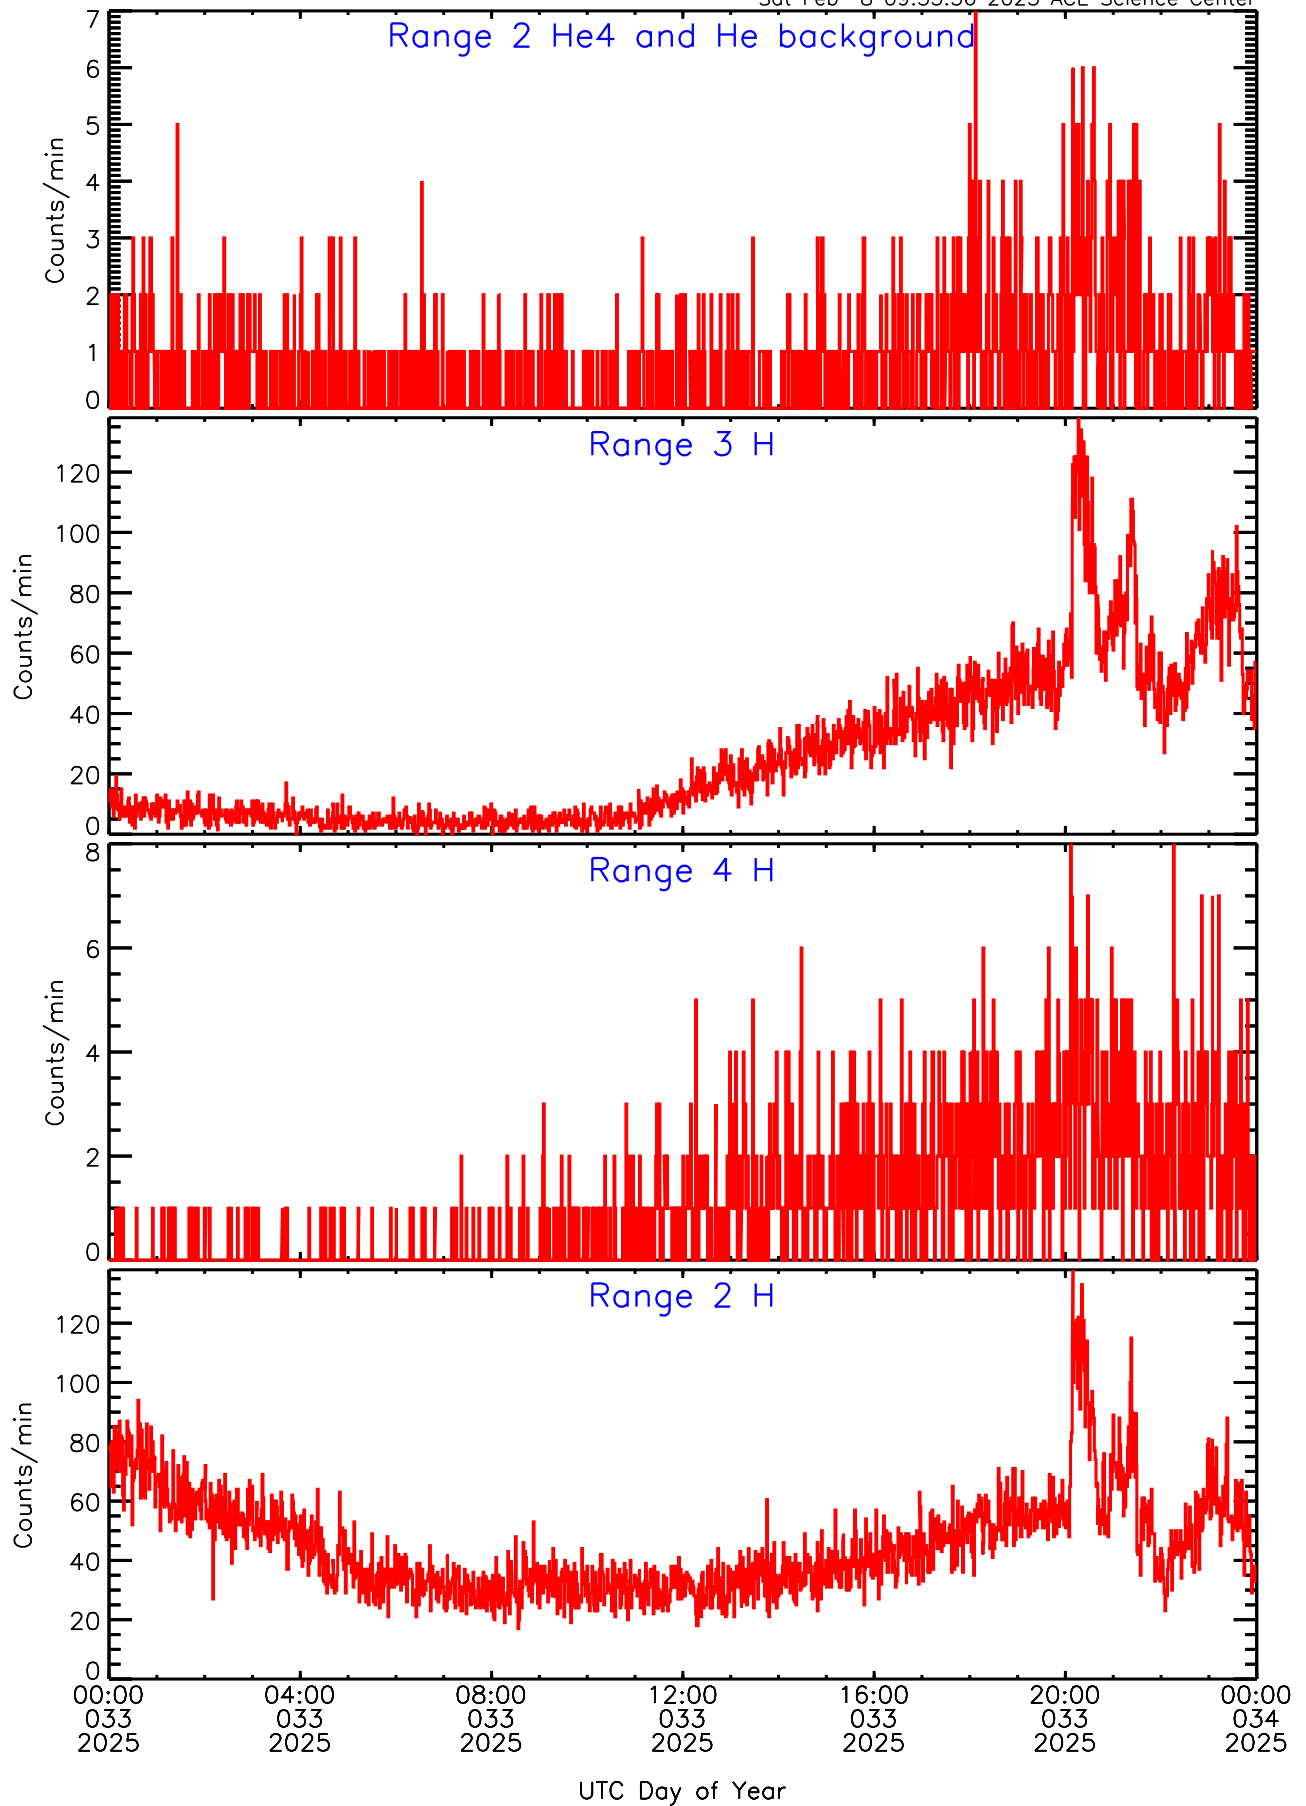

Sat Feb 8 09:55:56 2025 ACE Science Center

LET ahead BUFRATES Data for 2025-033

Sat Feb 8 09:55:56 2025 ACE Science Center

LET ahead BUFRATES Data for 2025-033

Sat Feb 8 09:55:56 2025 ACE Science Center

LET ahead BUFRATES Data for 2025-033