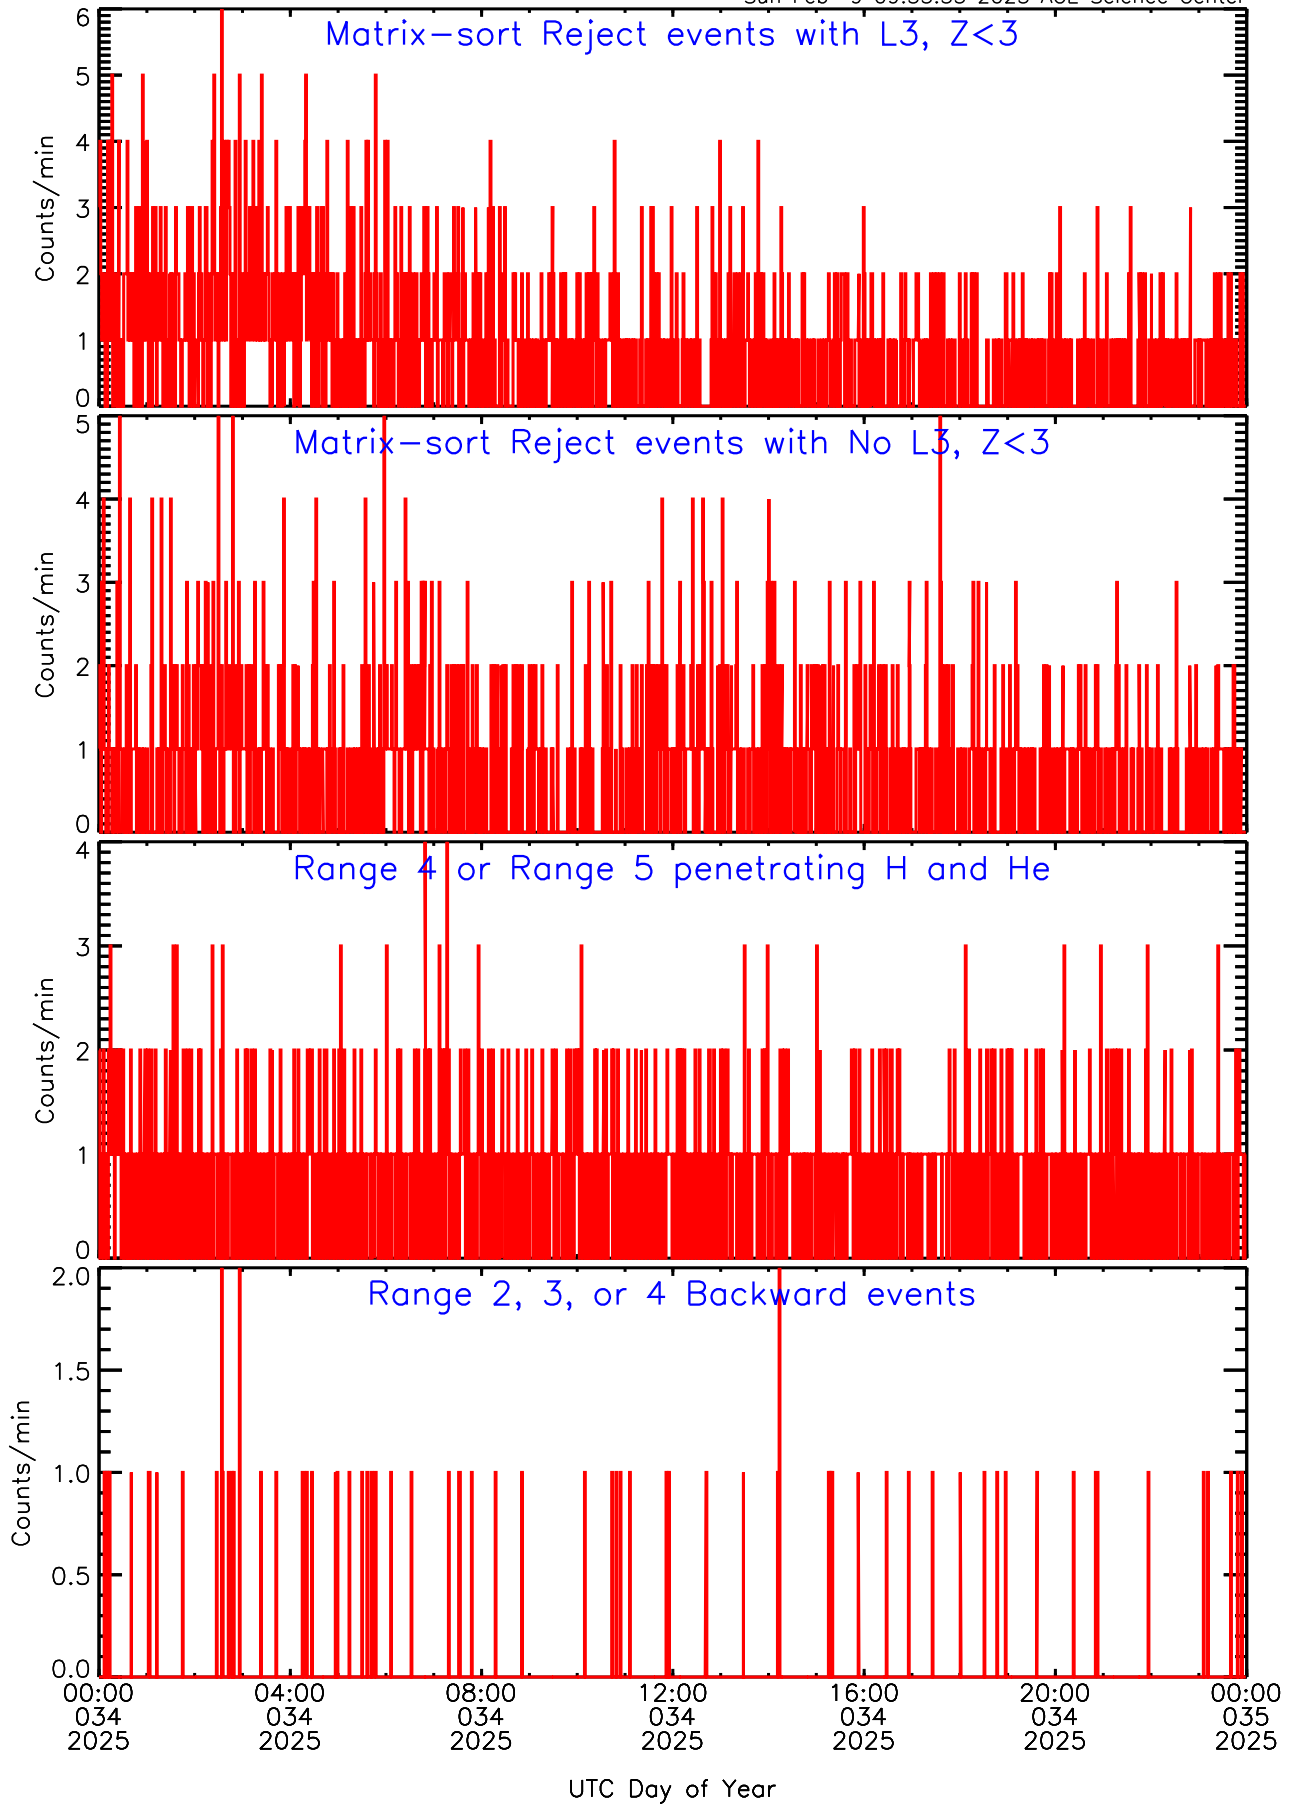

LET ahead Livetime/Trigger Data for 2025-034

Sun Feb 9 09:56:18 2025 ACE Science Center

LET ahead EVPRATES Data for 2025-034

Sun Feb 9 09:55:36 2025 ACE Science Center

LET ahead EVPRATES Data for 2025-034

Sun Feb 9 09:55:55 2025 ACE Science Center

LET ahead BUFRATES Data for 2025-034

Sun Feb 9 09:55:55 2025 ACE Science Center

LET ahead BUFRATES Data for 2025-034

Sun Feb 9 09:55:55 2025 ACE Science Center

LET ahead BUFRATES Data for 2025-034

Sun Feb 9 09:55:55 2025 ACE Science Center

LET ahead BUFRATES Data for 2025-034

Sun Feb 9 09:55:55 2025 ACE Science Center