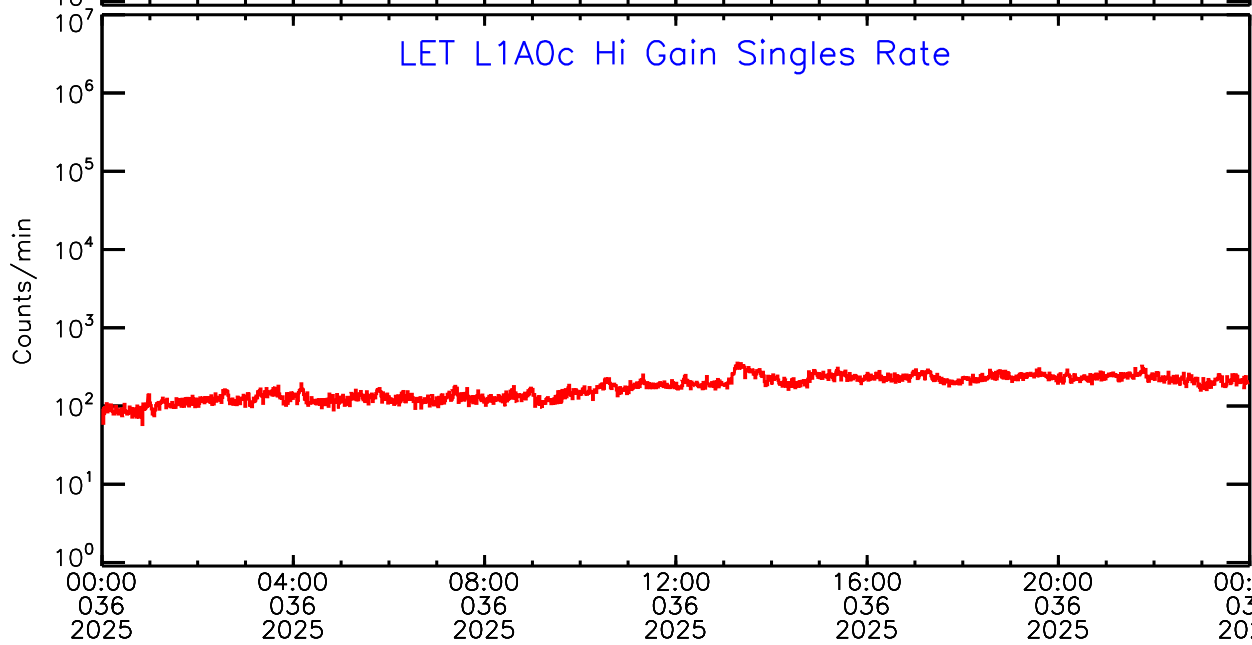

LET ahead Hi-Gain SINGLES RATES Data for 2025-036

Tue Feb 11 09:56:36 2025 ACE Science Center

UTC Day of Year

LET ahead Hi-Gain SINGLES RATES Data for 2025-036

Tue Feb 11 09:56:36 2025 ACE Science Center

LET ahead Hi-Gain SINGLES RATES Data for 2025-036