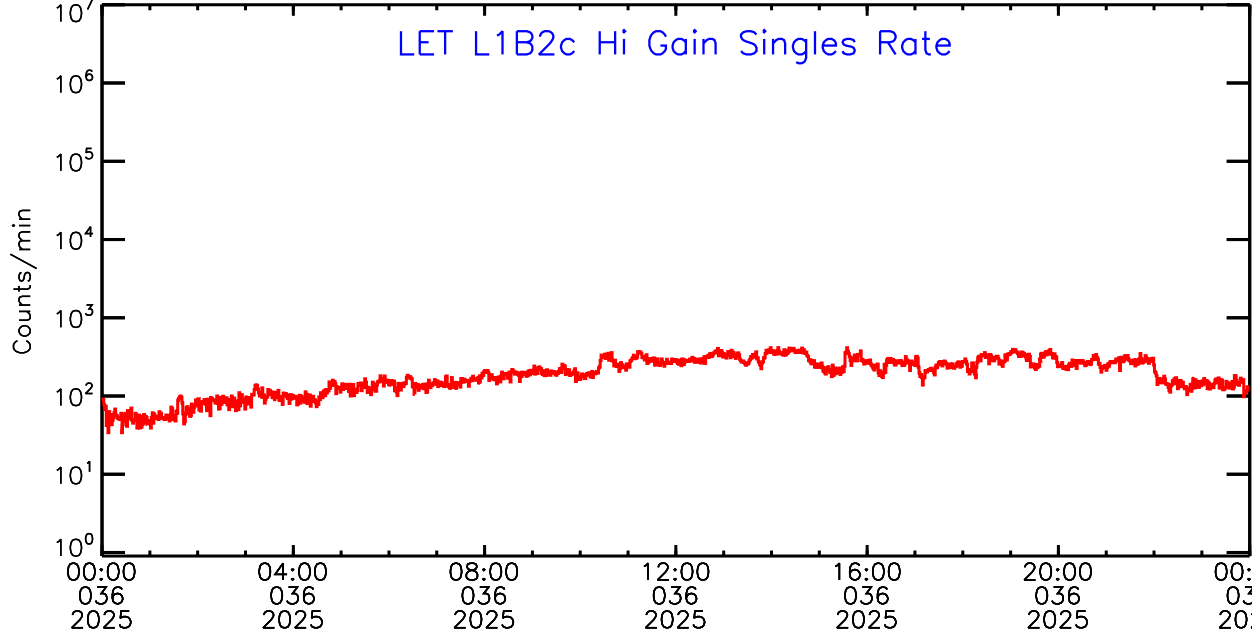

LET ahead Hi-Gain SINGLES RATES Data for 2025-036

Tue Feb 11 09:56:37 2025 ACE Science Center

UTC Day of Year