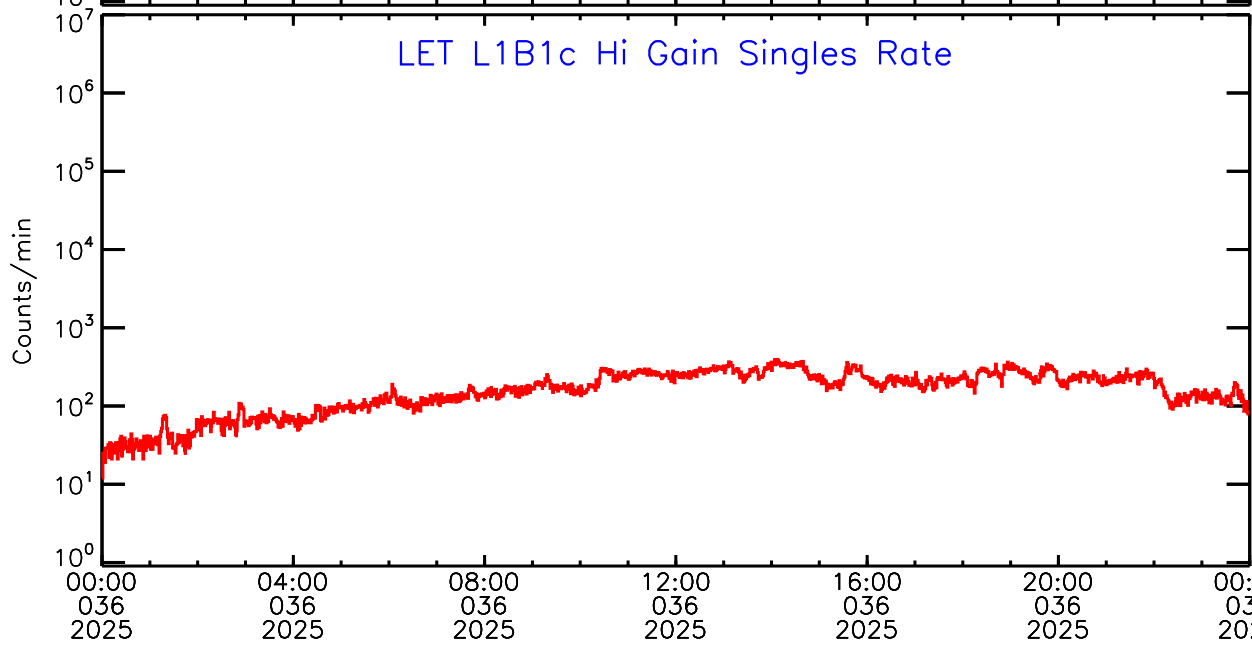

LET ahead Hi-Gain SINGLES RATES Data for 2025-036

Tue Feb 11 09:56:37 2025 ACE Science Center

UTC Day of Year