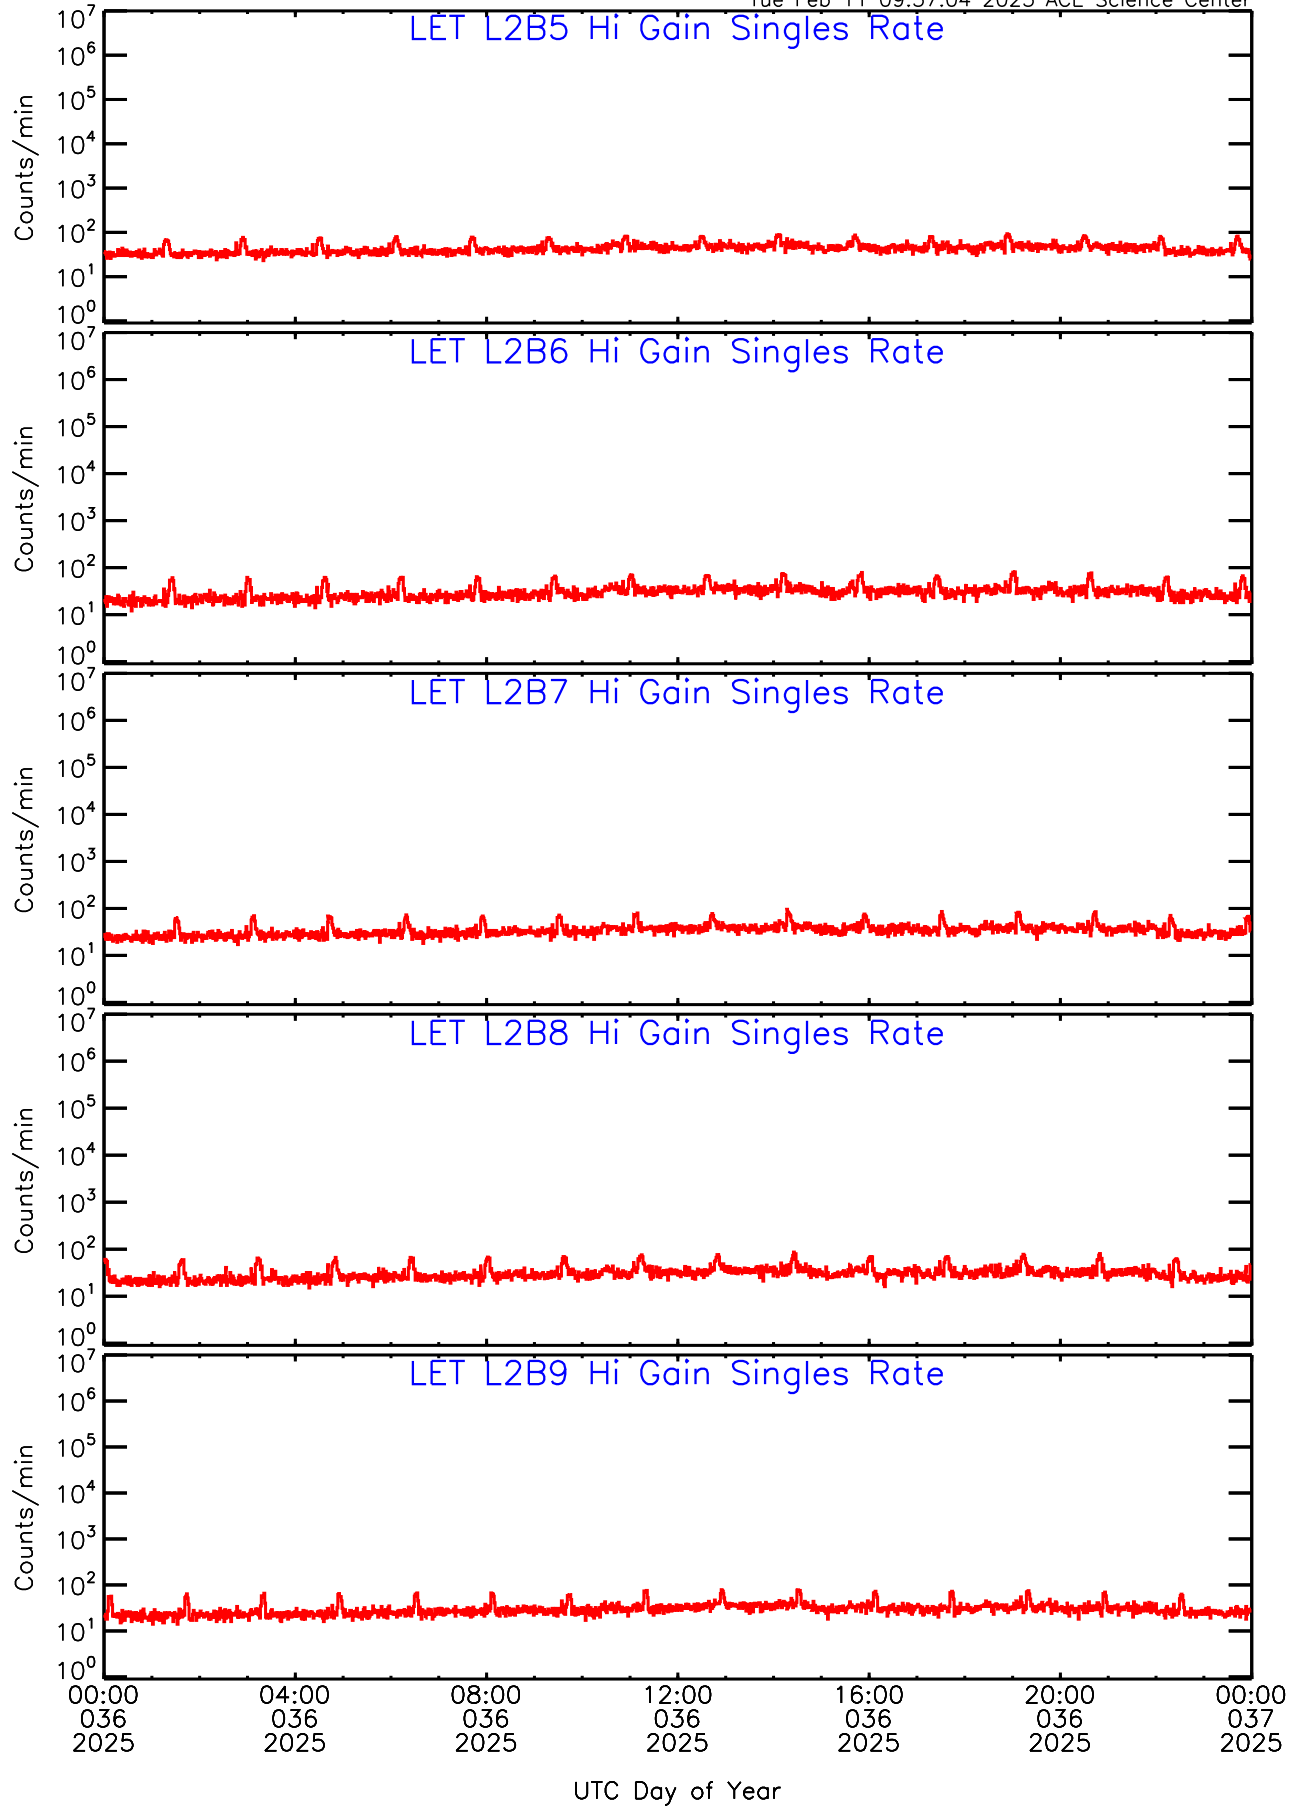

LET ahead Hi-Gain SINGLES RATES Data for 2025-036

Tue Feb 11 09:57:04 2025 ACE Science Center