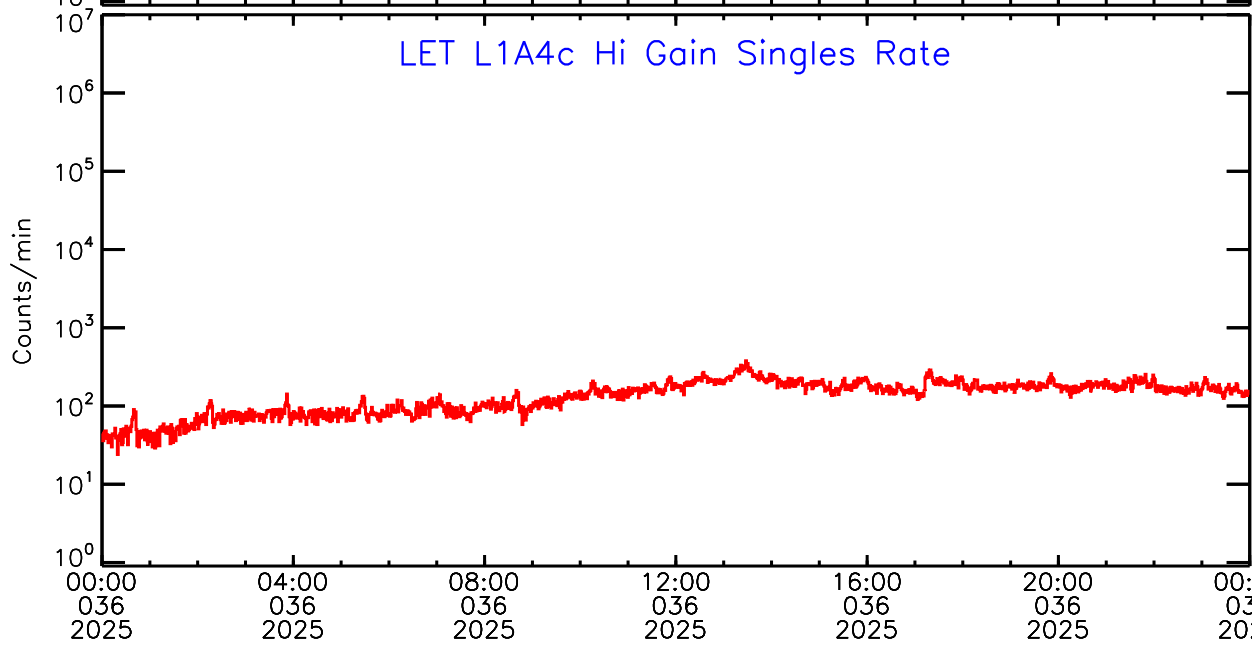

Tue Feb 11 09:56:37 2025 ACE Science Center

LET ahead Hi-Gain SINGLES RATES Data for 2025-036

Tue Feb 11 09:56:37 2025 ACE Science Center

LET ahead Hi-Gain SINGLES RATES Data for 2025-036

Tue Feb 11 09:56:37 2025 ACE Science Center