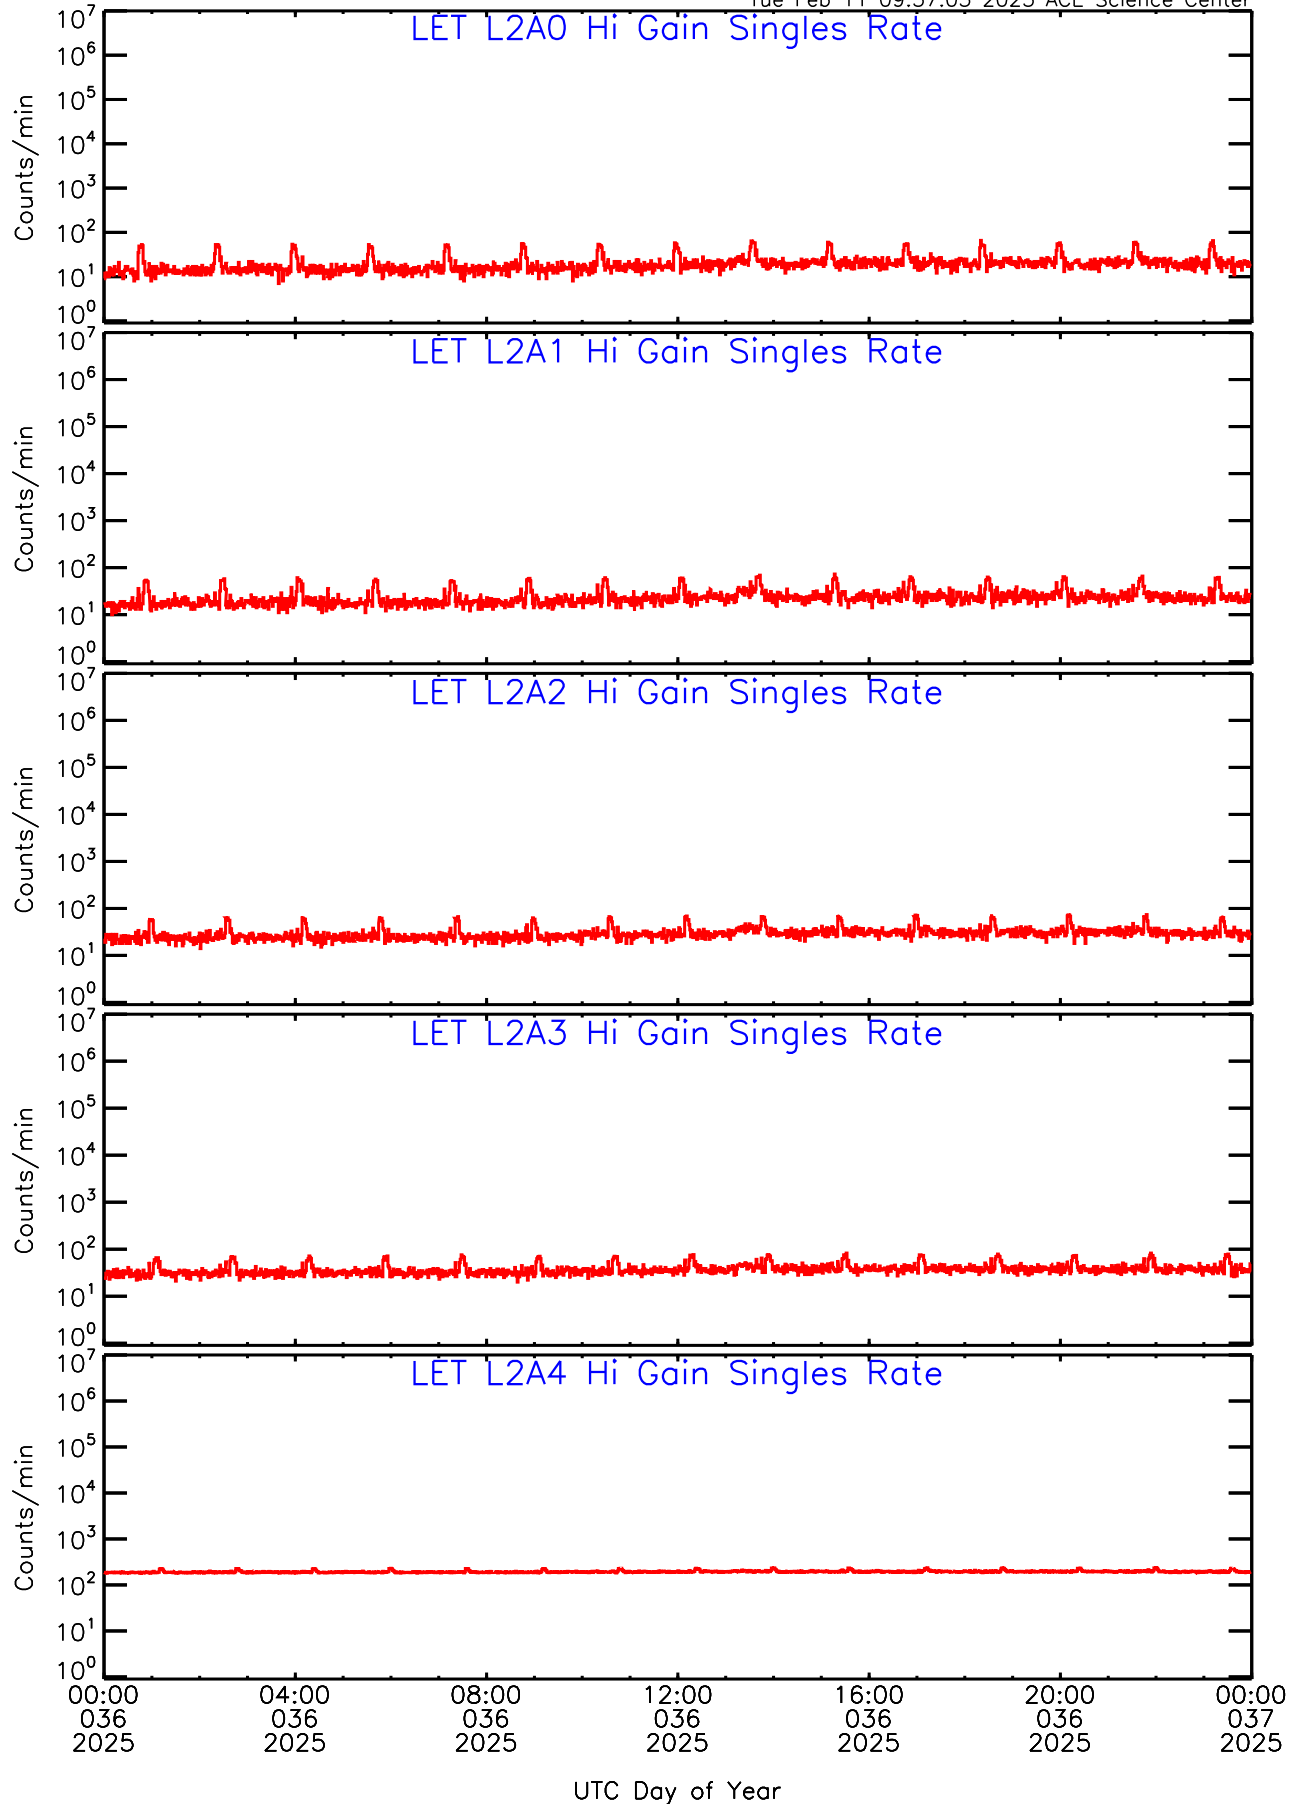

LET ahead Hi-Gain SINGLES RATES Data for 2025-036

Tue Feb 11 09:57:03 2025 ACE Science Center