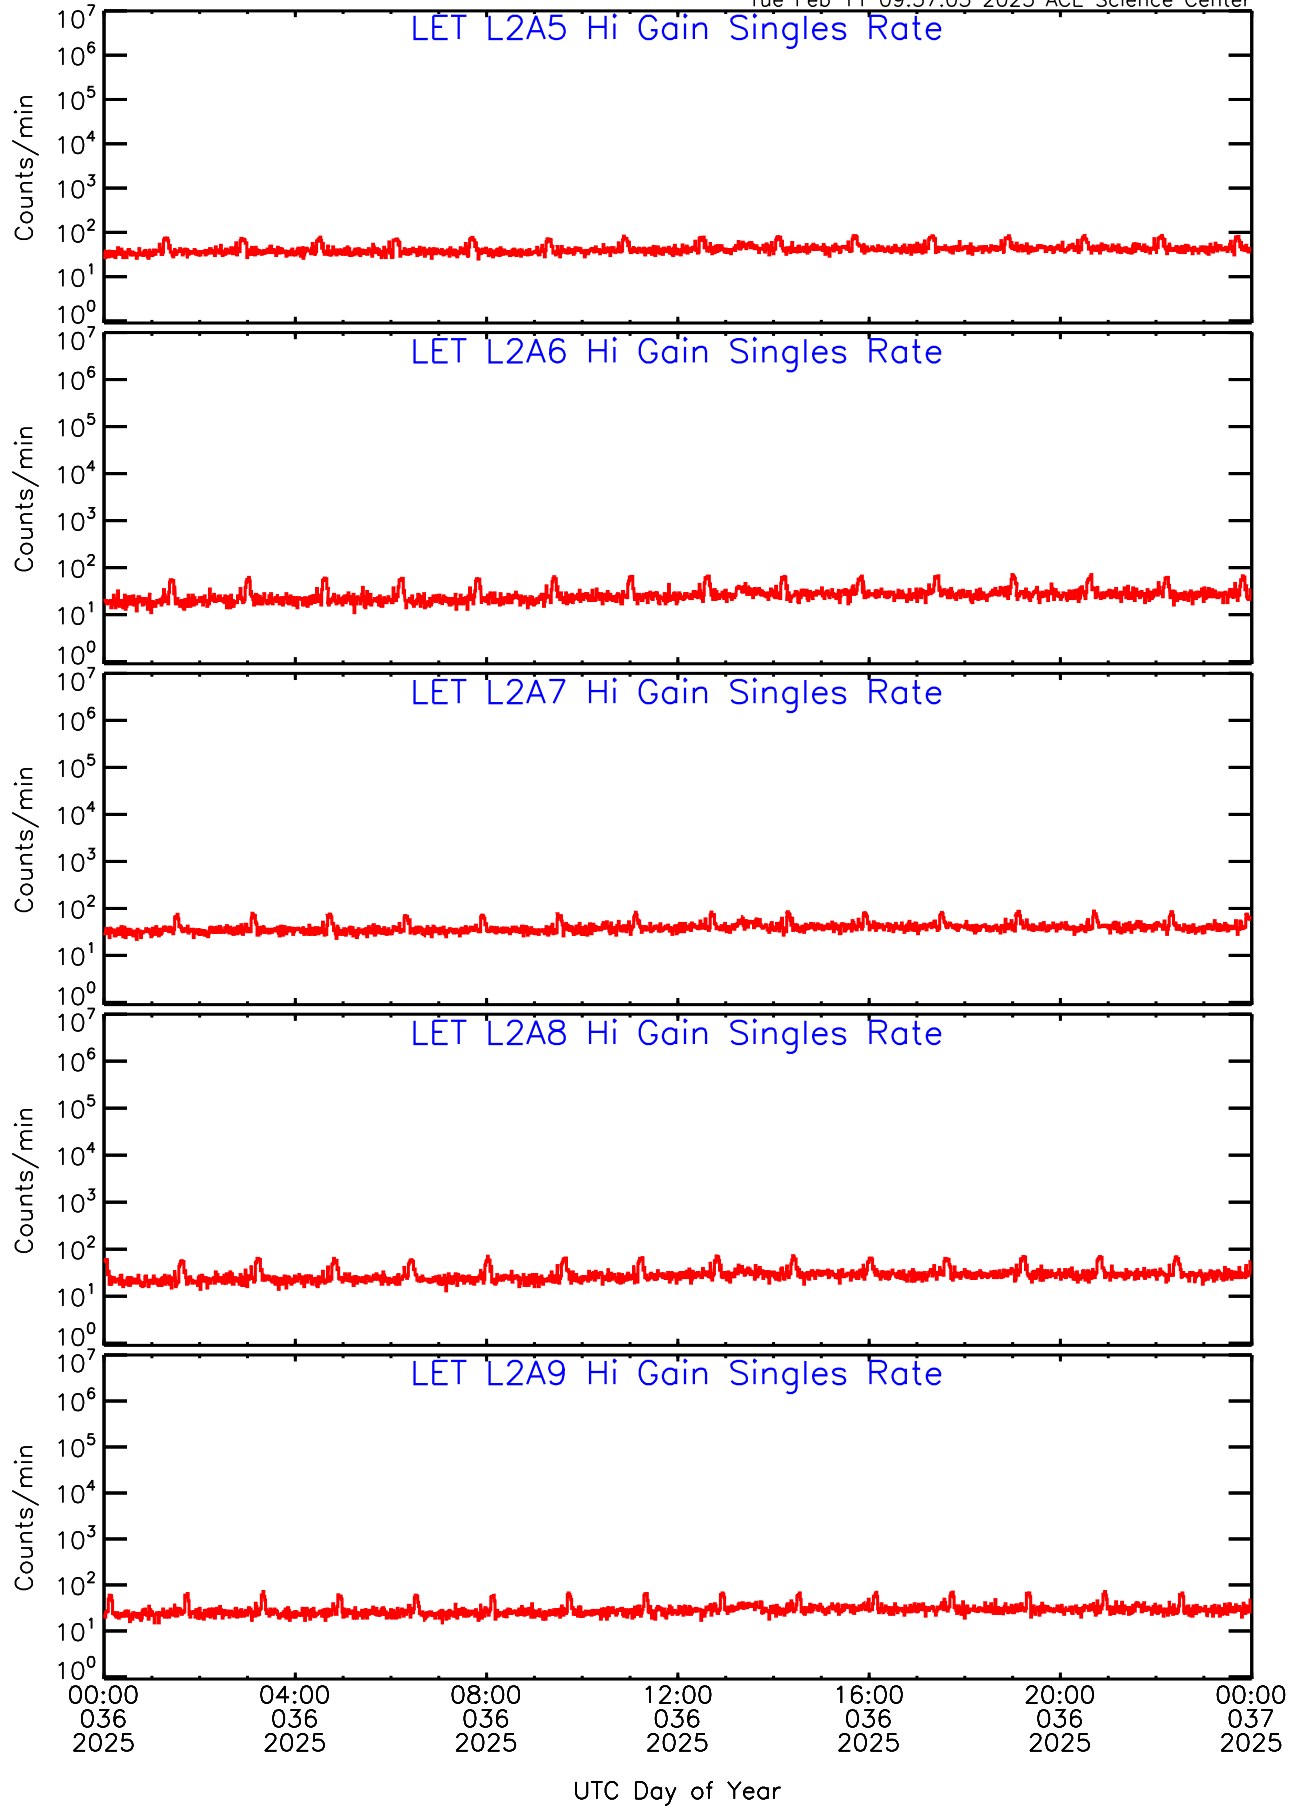

UTC Day of Year

LET ahead Hi-Gain SINGLES RATES Data for 2025-036

Tue Feb 11 09:57:03 2025 ACE Science Center

LET ahead Hi-Gain SINGLES RATES Data for 2025-036

Tue Feb 11 09:57:03 2025 ACE Science Center

LET ahead Hi-Gain SINGLES RATES Data for 2025-036