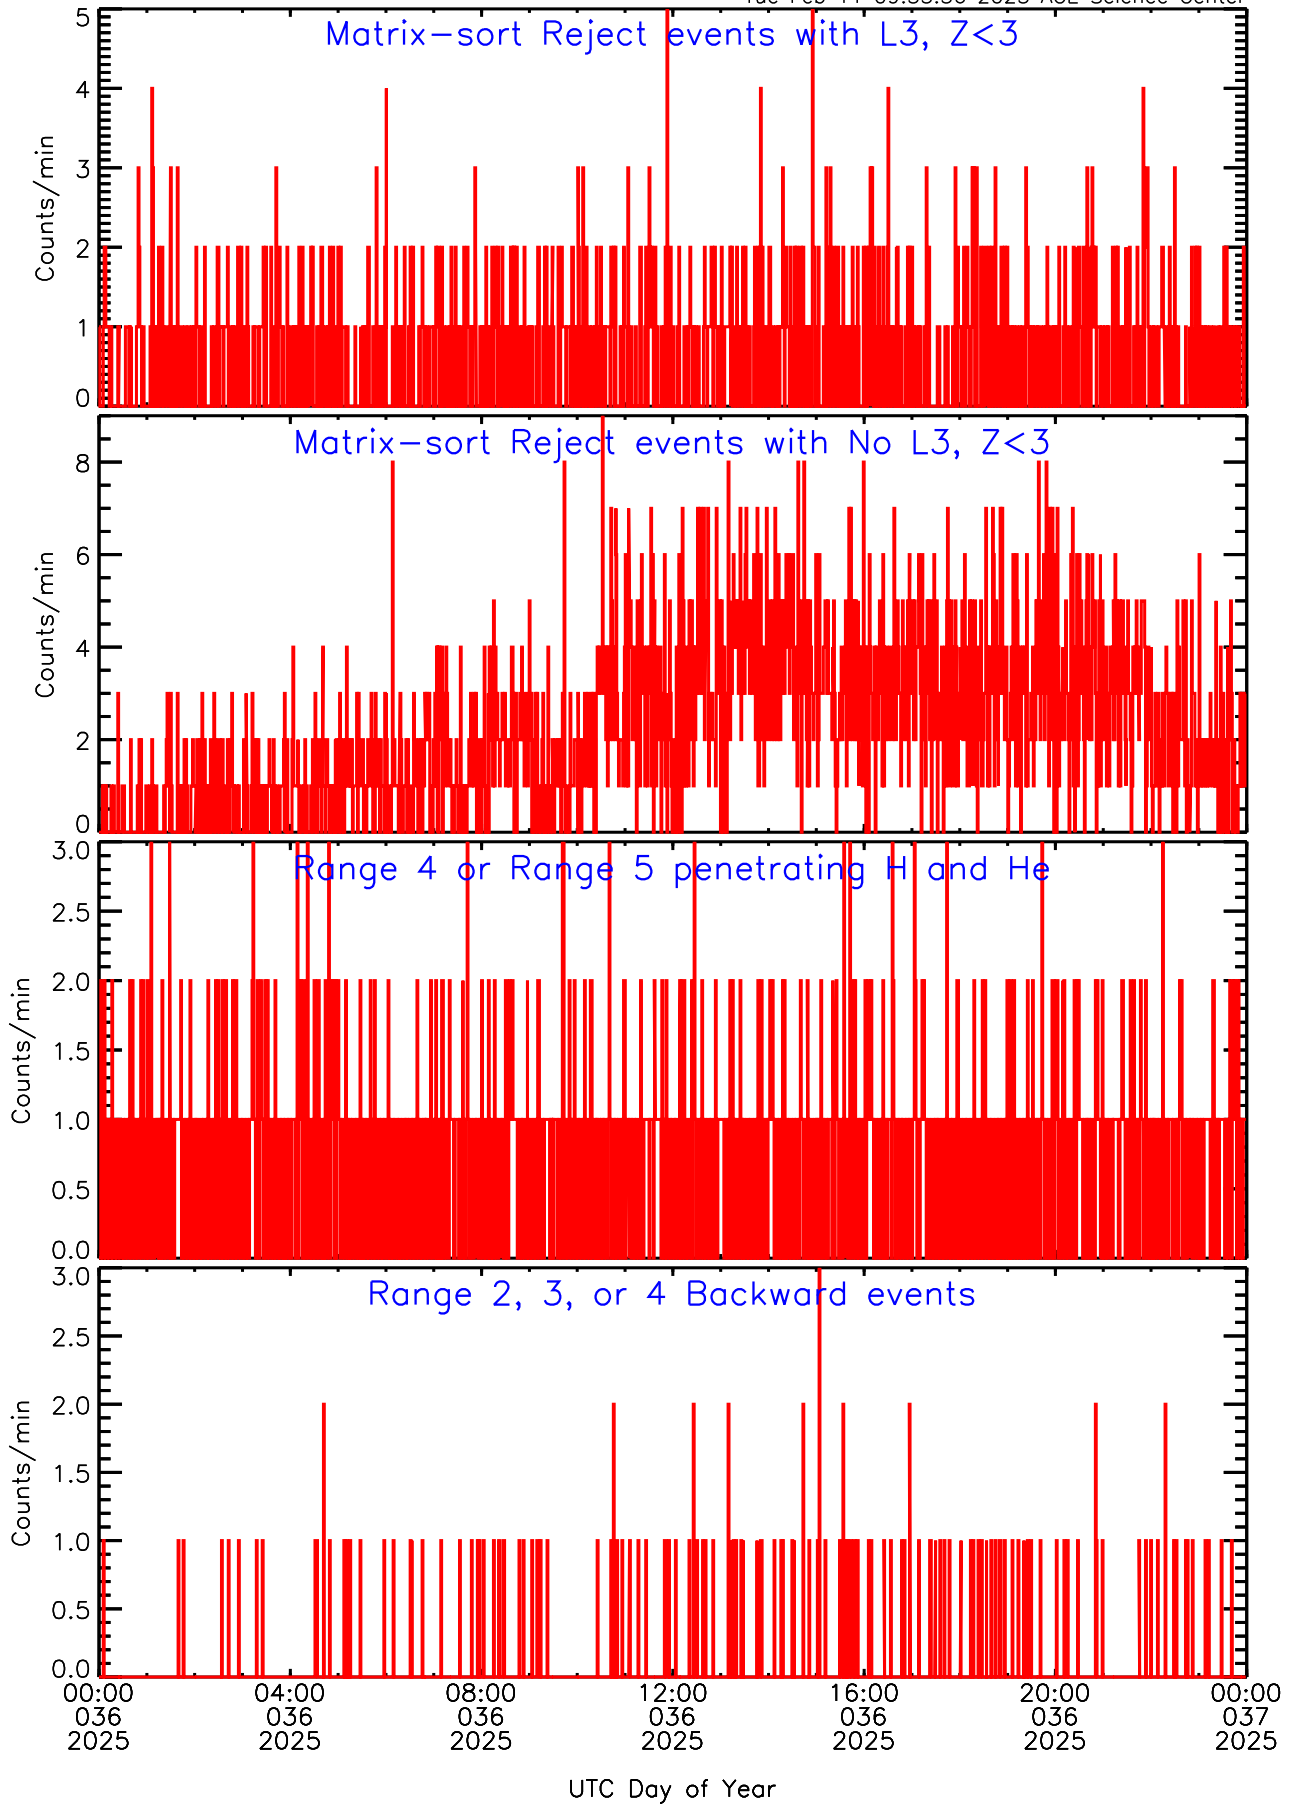

LET ahead Livetime/Trigger Data for 2025-036

Tue Feb 11 09:56:19 2025 ACE Science Center

LET ahead EVPRATES Data for 2025-036

Tue Feb 11 09:55:36 2025 ACE Science Center

LET ahead EVPRATES Data for 2025-036

LET ahead BUFRATES Data for 2025-036

Tue Feb 11 09:55:56 2025 ACE Science Center

LET ahead BUFRATES Data for 2025-036

Tue Feb 11 09:55:56 2025 ACE Science Center

LET ahead BUFRATES Data for 2025-036

Tue Feb 11 09:55:56 2025 ACE Science Center

LET ahead BUFRATES Data for 2025-036

Tue Feb 11 09:55:56 2025 ACE Science Center

LET ahead BUFRATES Data for 2025-036

Tue Feb 11 09:55:56 2025 ACE Science Center