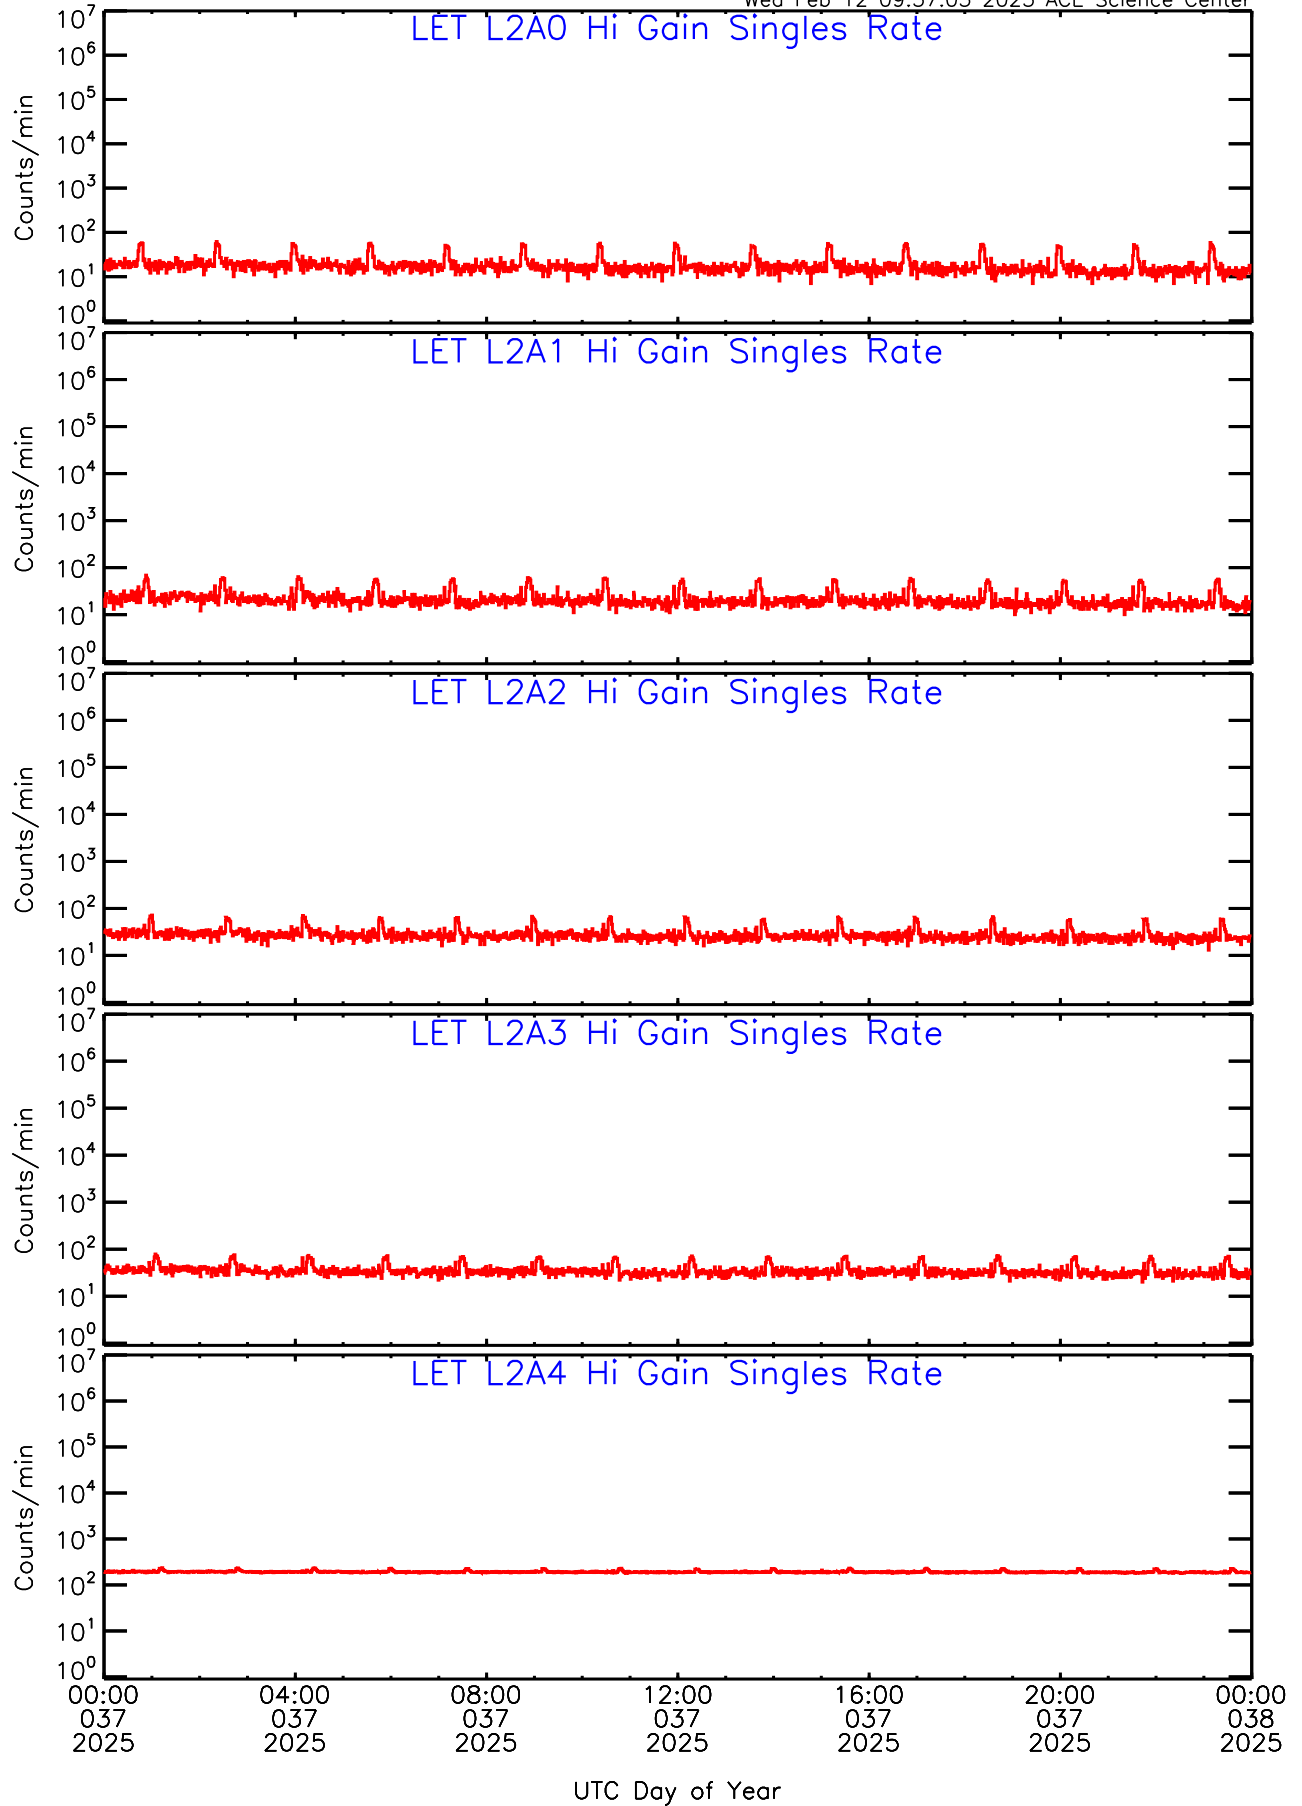

LET ahead Hi-Gain SINGLES RATES Data for 2025-037

Wed Feb 12 09:57:03 2025 ACE Science Center