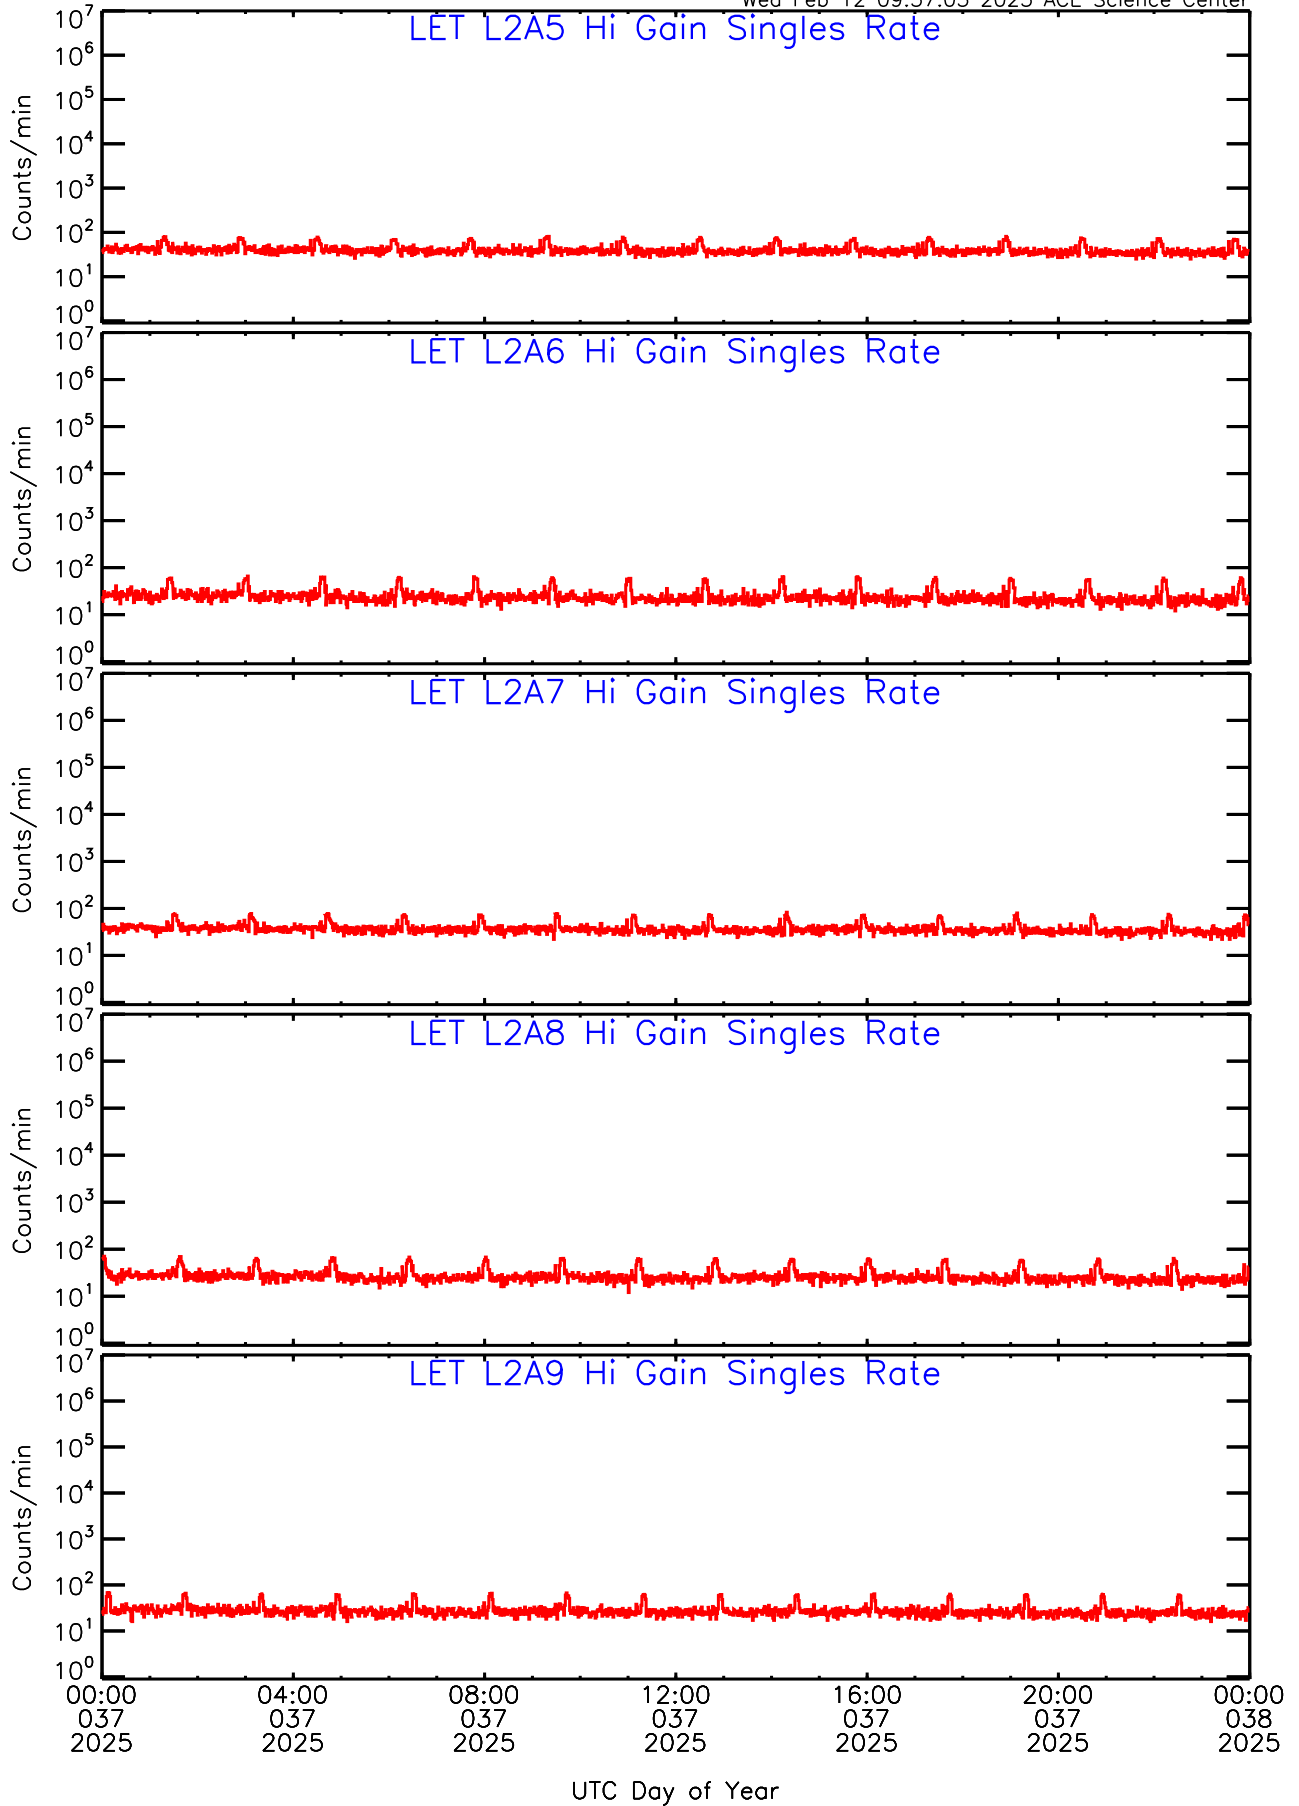

LET ahead Hi-Gain SINGLES RATES Data for 2025-037

Wed Feb 12 09:57:03 2025 ACE Science Center