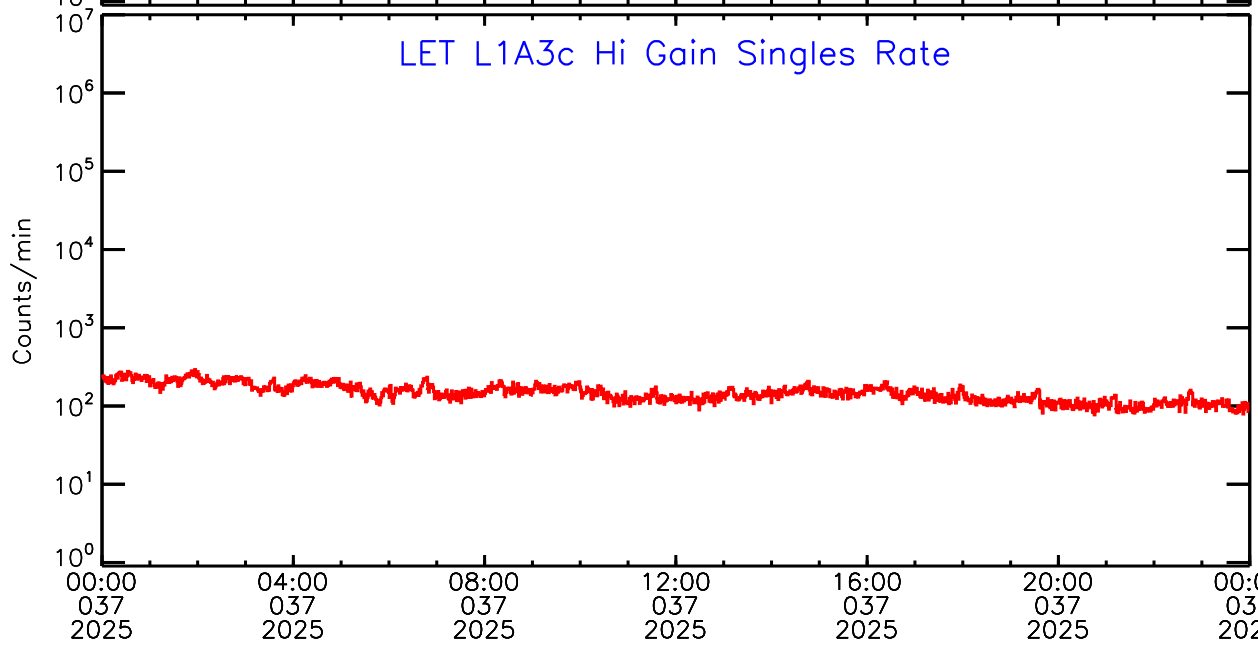

LET ahead Hi-Gain SINGLES RATES Data for 2025-037

Wed Feb 12 09:56:35 2025 ACE Science Center

UTC Day of Year