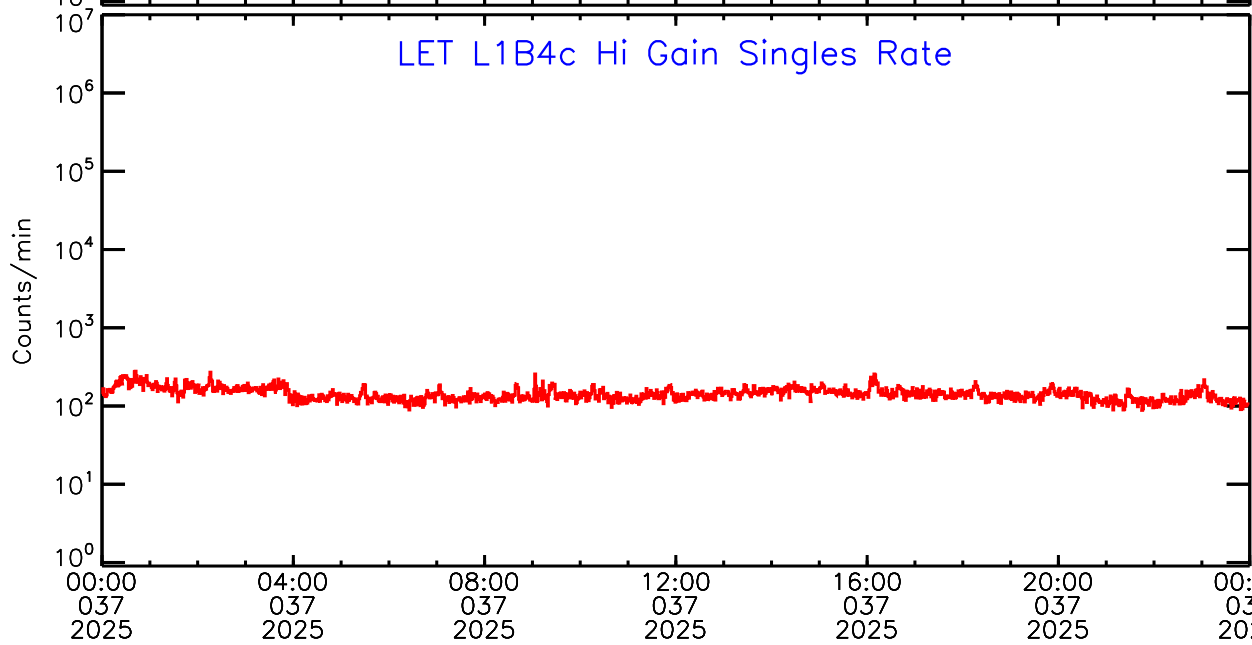

LET ahead Hi-Gain SINGLES RATES Data for 2025-037

Wed Feb 12 09:56:36 2025 ACE Science Center

00:00 037 2025   04:00 037 2025   08:00 037 2025   12:00 037 2025   16:00 037 2025   20:00 037 2025   00:00 038 2025

UTC Day of Year