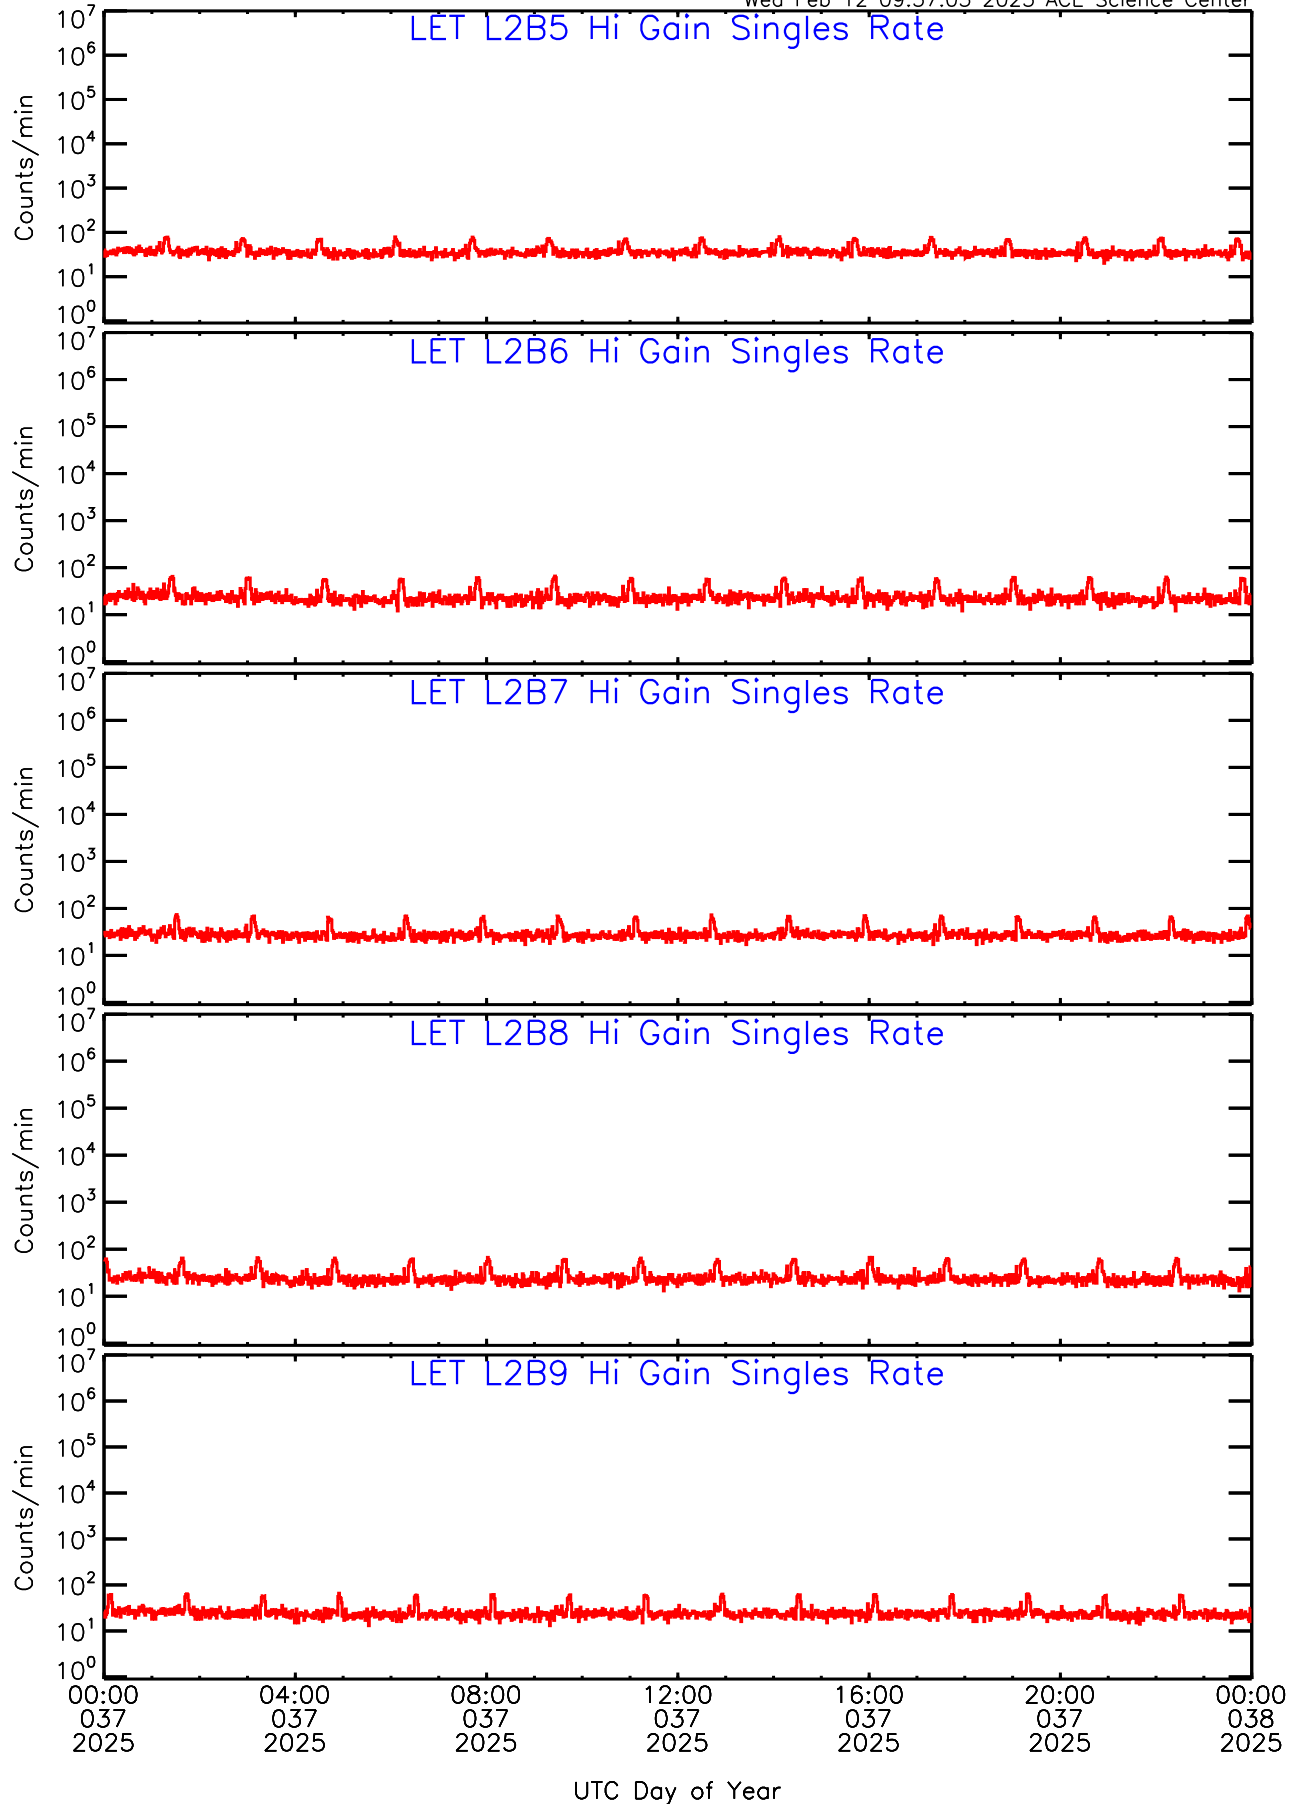

LET ahead Hi-Gain SINGLES RATES Data for 2025-037

Wed Feb 12 09:57:03 2025 ACE Science Center