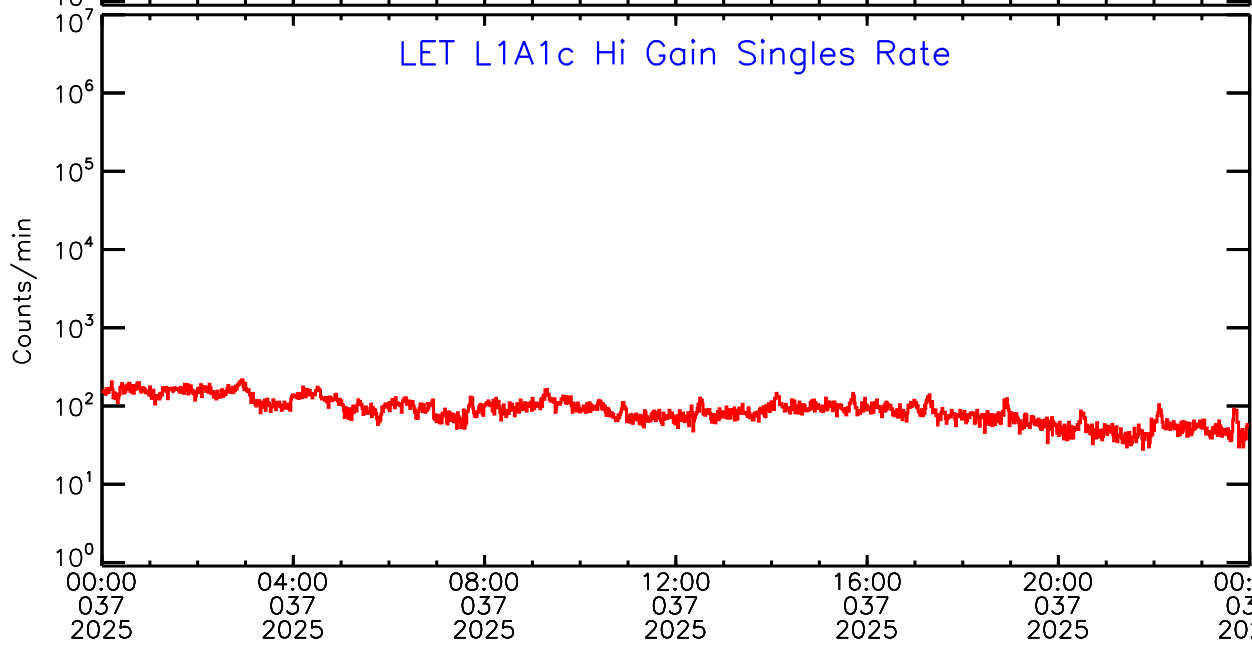

LET ahead Hi-Gain SINGLES RATES Data for 2025-037

Wed Feb 12 09:56:35 2025 ACE Science Center

UTC Day of Year