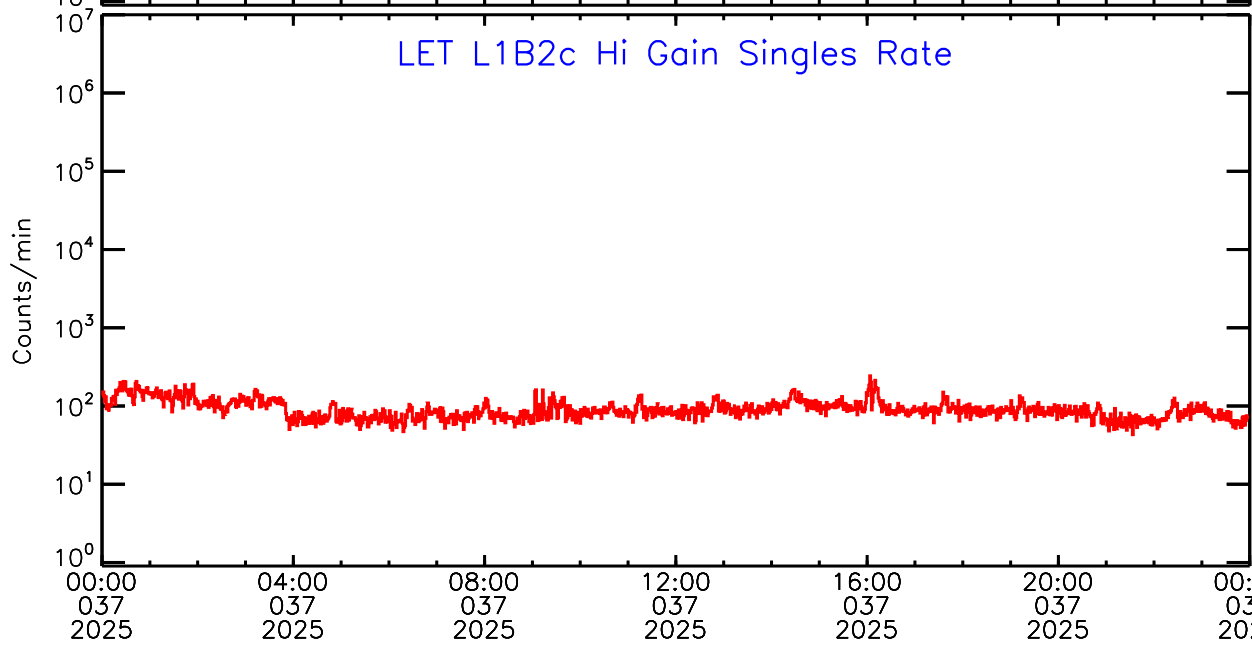

Wed Feb 12 09:56:35 2025 ACE Science Center

LET ahead Hi-Gain SINGLES RATES Data for 2025-037

Wed Feb 12 09:56:35 2025 ACE Science Center

LET ahead Hi-Gain SINGLES RATES Data for 2025-037

Wed Feb 12 09:56:35 2025 ACE Science Center