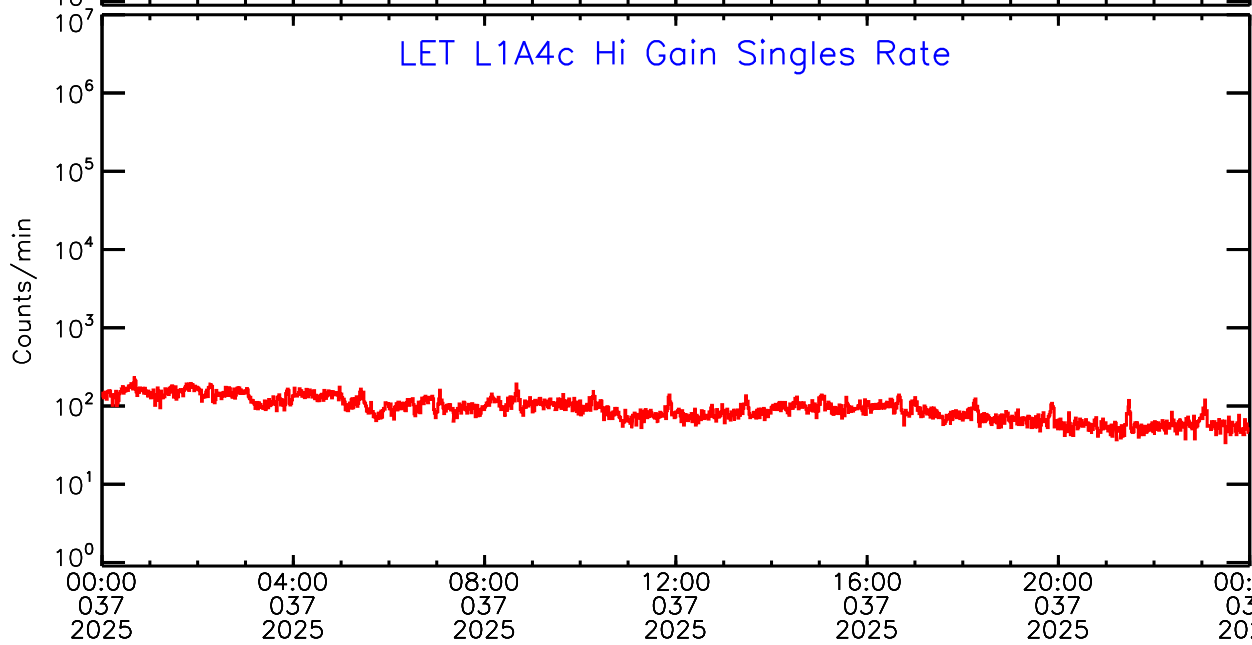

LET ahead Hi-Gain SINGLES RATES Data for 2025-037

Wed Feb 12 09:56:35 2025 ACE Science Center

UTC Day of Year