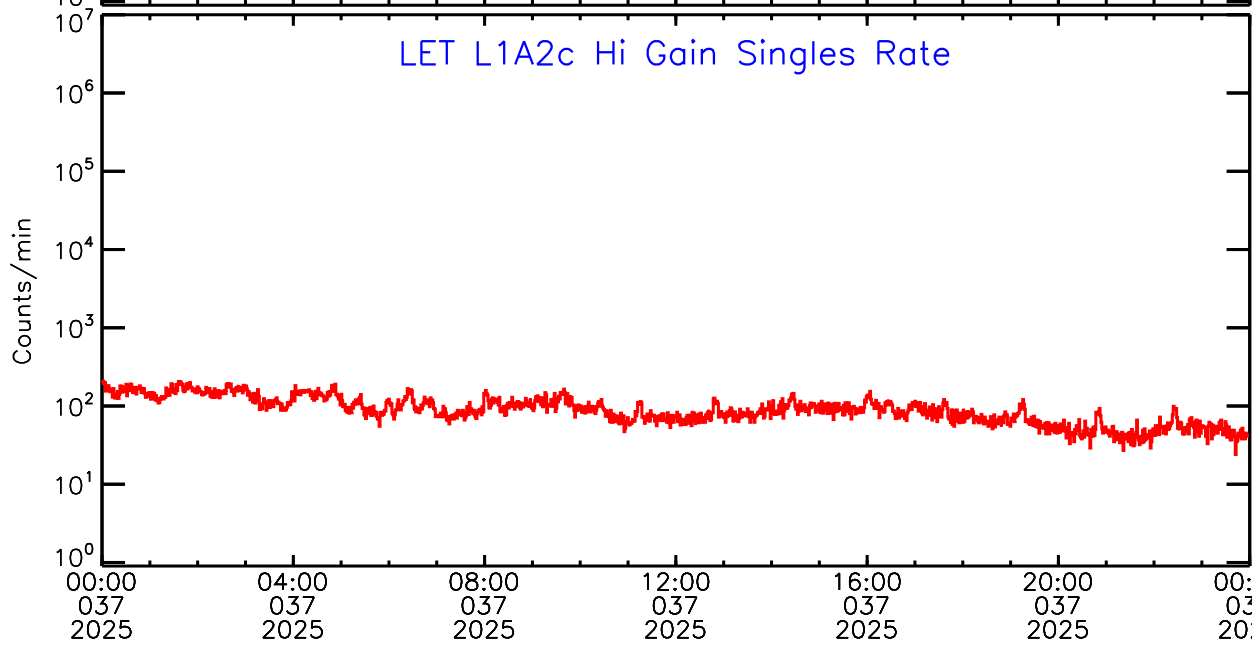

Wed Feb 12 09:56:35 2025 ACE Science Center

00:00 037 2025 04:00 037 2025 08:00 037 2025 12:00 037 2025 16:00 037 2025 20:00 037 2025 00:00 038 2025

UTC Day of Year

LET ahead Hi-Gain SINGLES RATES Data for 2025-037