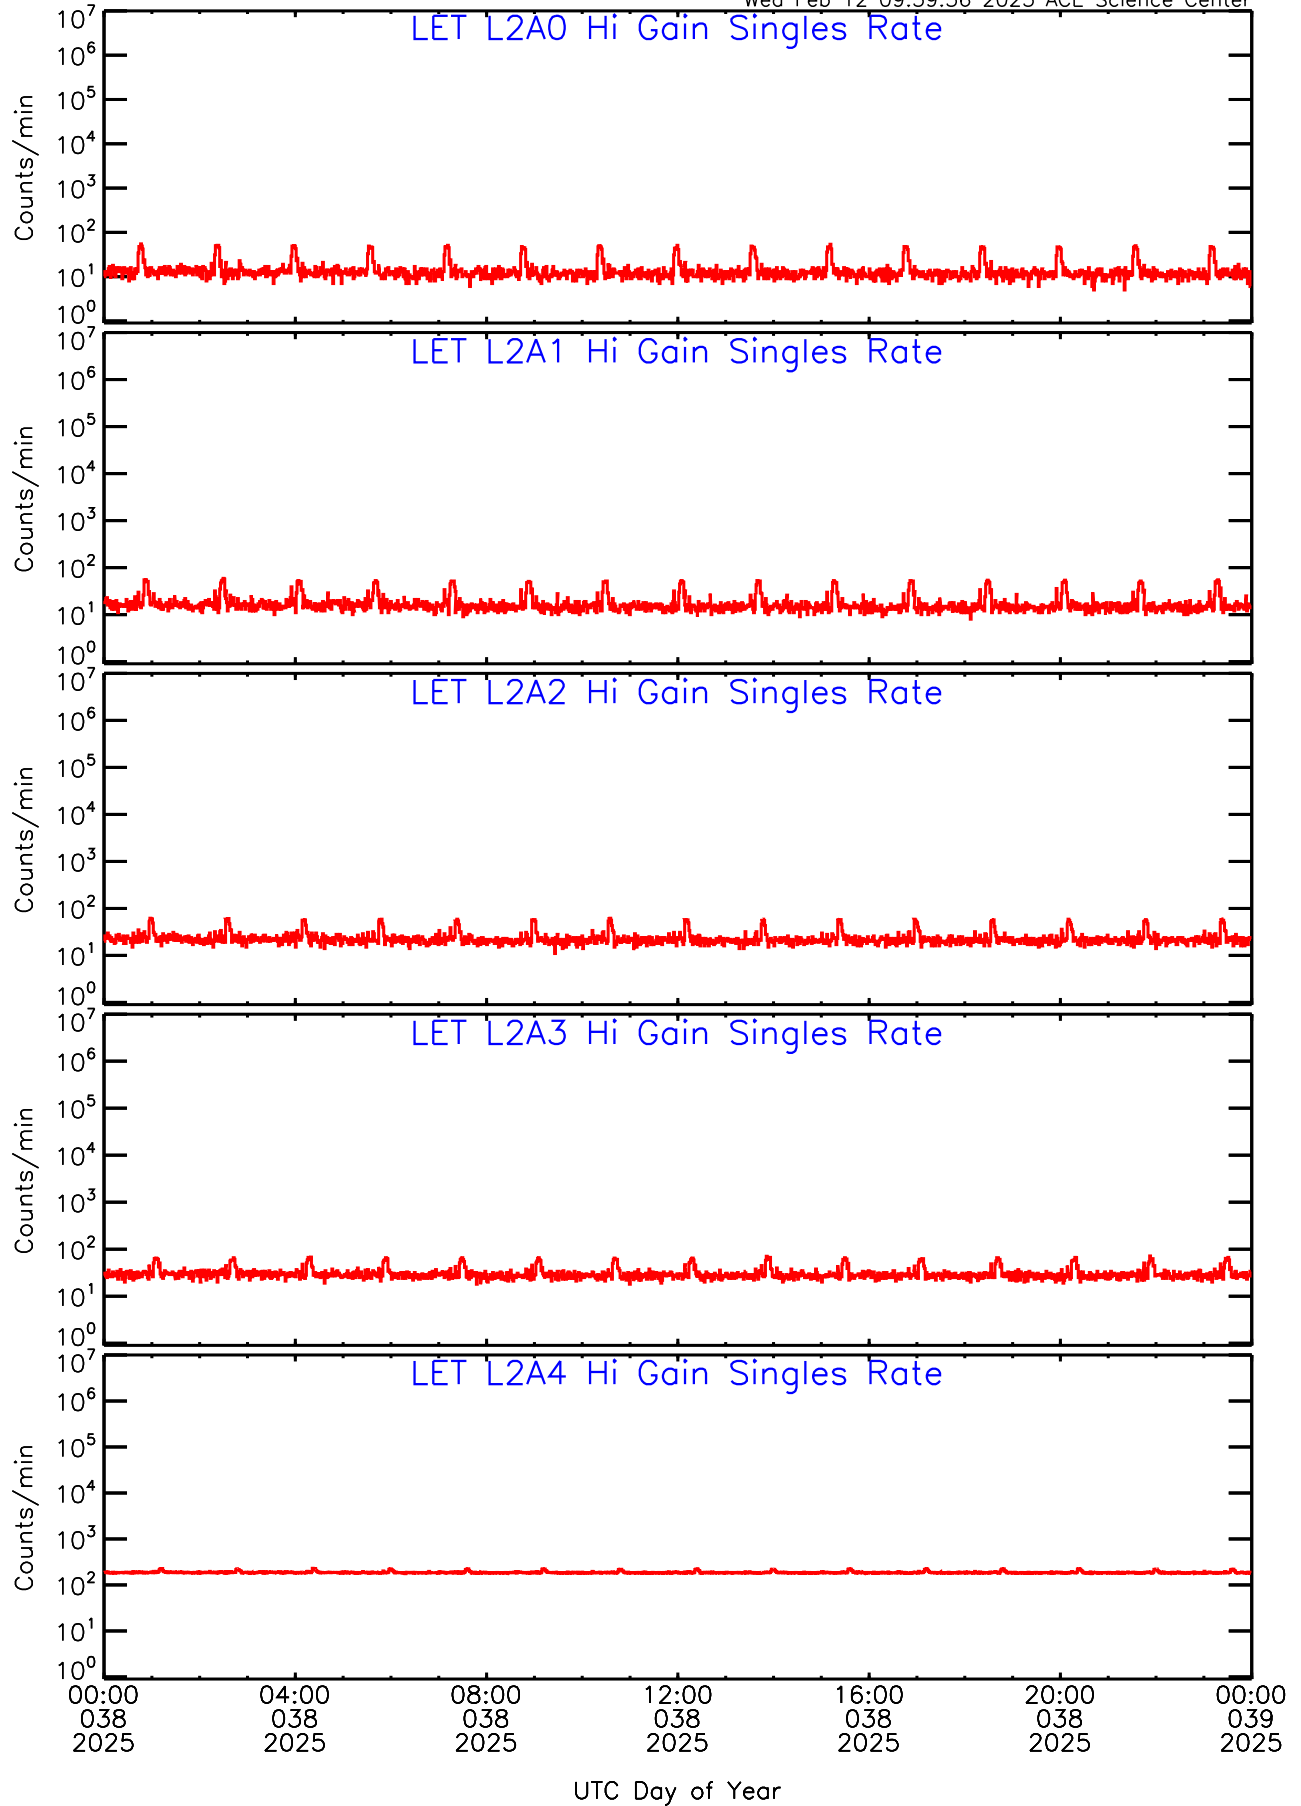

LET ahead Hi-Gain SINGLES RATES Data for 2025-038

Wed Feb 12 09:59:56 2025 ACE Science Center