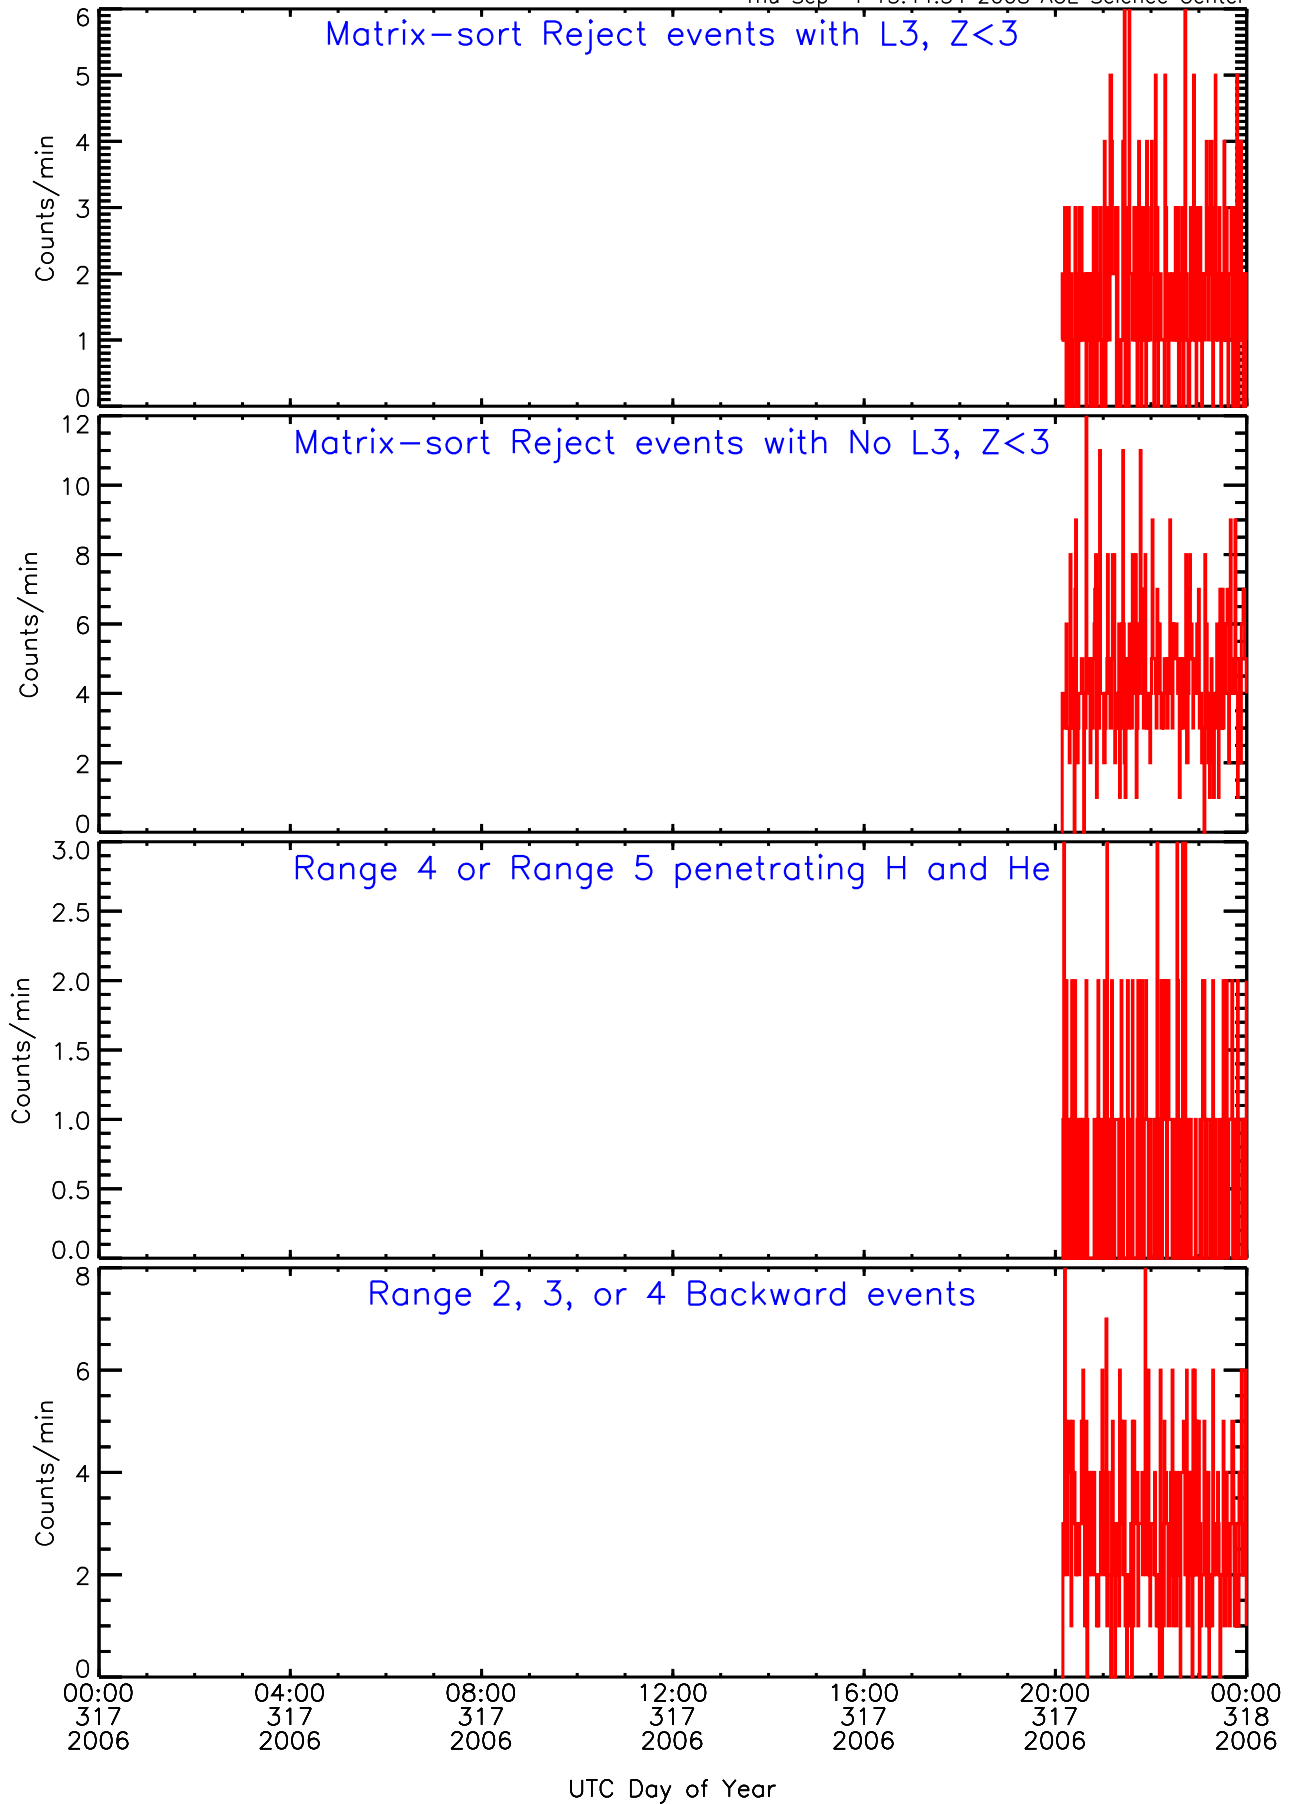

LET behind Livetime/Trigger Data for 2006-317

Thu Sep 4 13:45:04 2008 ACE Science Center

LET behind EVPRATES Data for 2006-317

Thu Sep 4 13:44:45 2008 ACE Science Center

LET behind EVPRATES Data for 2006-317

Thu Sep 4 13:44:45 2008 ACE Science Center

LET behind EVPRATES Data for 2006-317

Thu Sep 4 13:44:45 2008 ACE Science Center

LET behind EVPRATES Data for 2006-317

Thu Sep 4 13:44:45 2008 ACE Science Center

LET behind BUFRATES Data for 2006-317

Thu Sep 4 13:44:54 2008 ACE Science Center

LET behind BUFRATES Data for 2006-317

Thu Sep 4 13:44:54 2008 ACE Science Center

LET behind BUFRATES Data for 2006-317

Thu Sep 4 13:44:54 2008 ACE Science Center