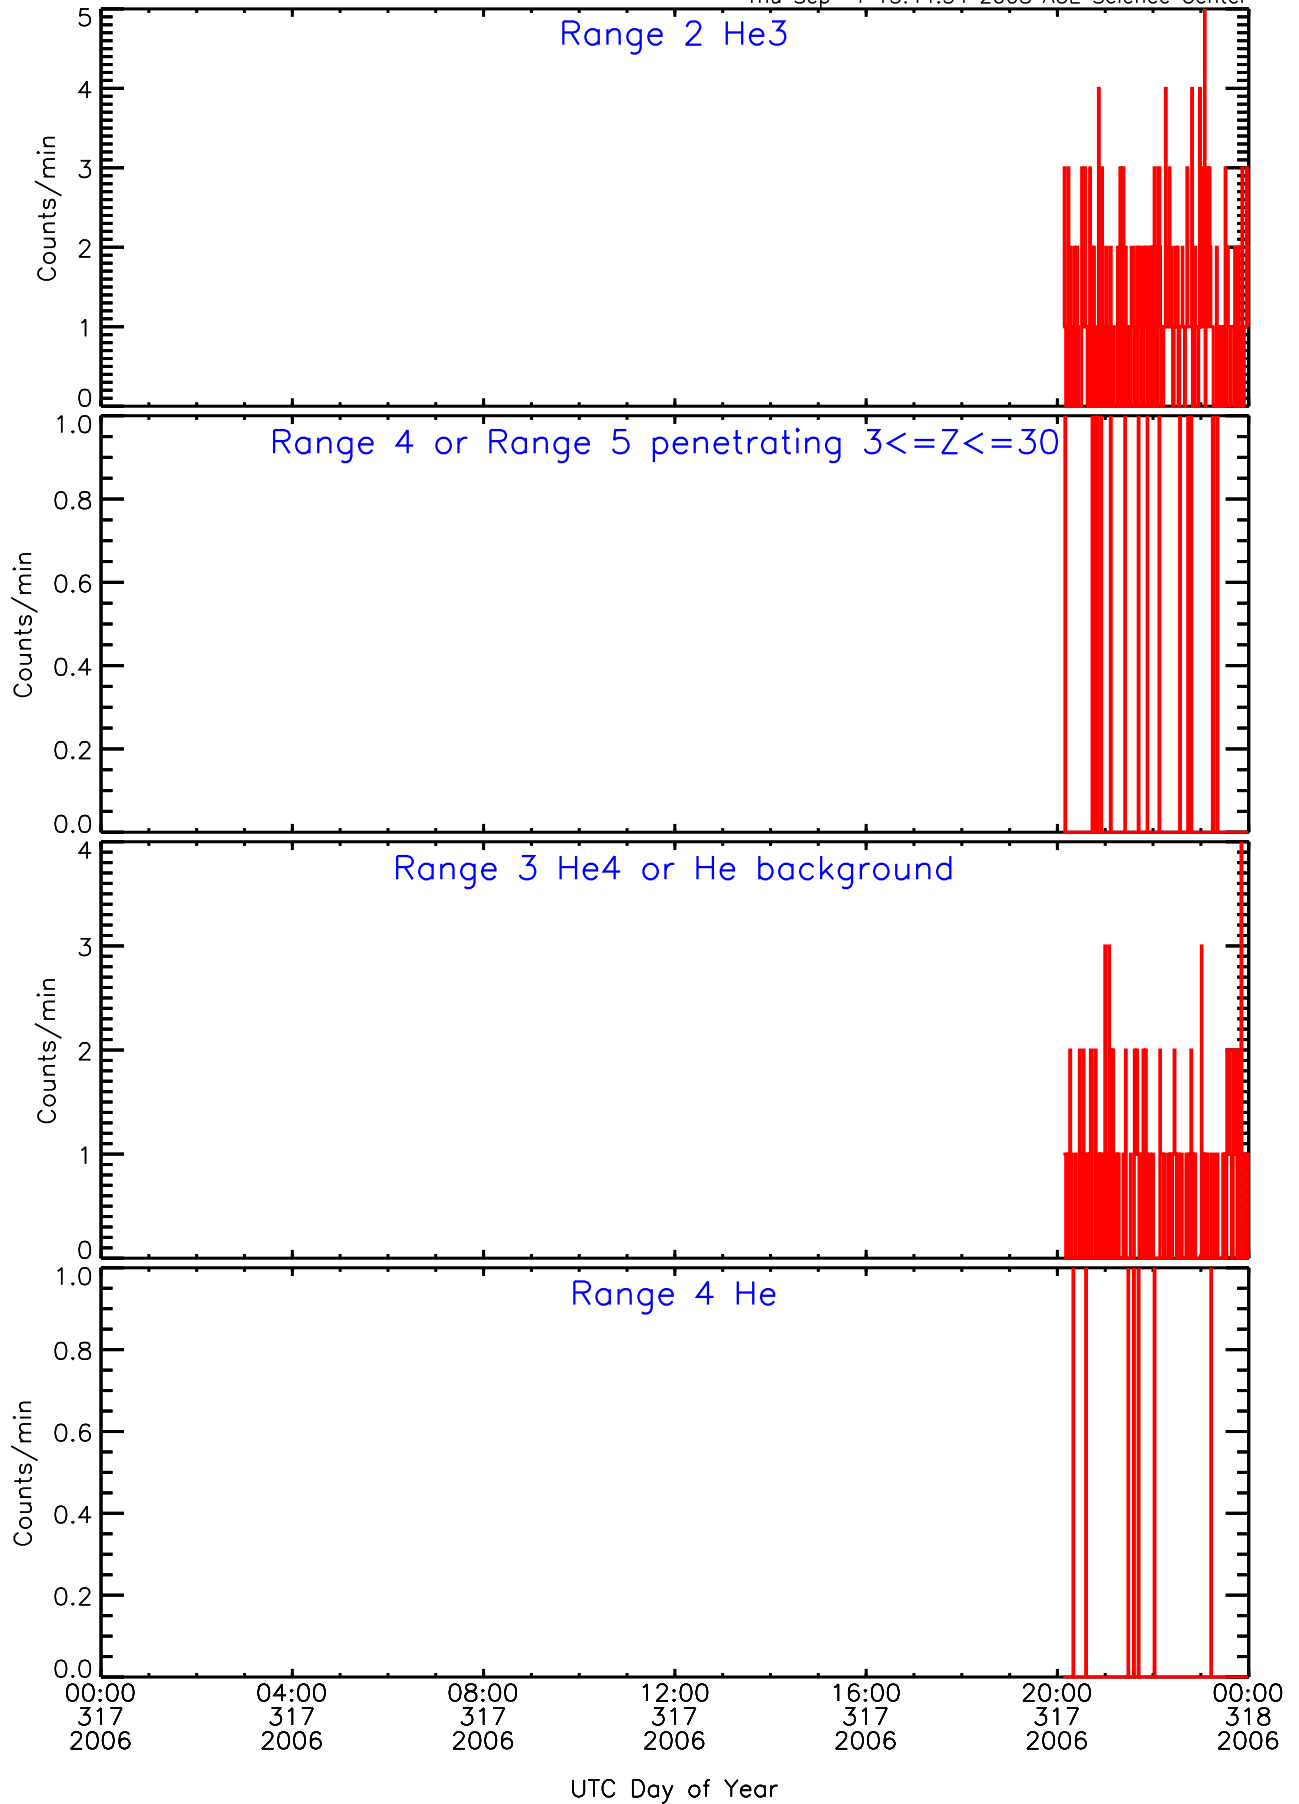

LET behind Livetime/Trigger Data for 2006-317

Thu Sep 4 13:45:04 2008 ACE Science Center

LET behind EVPRATES Data for 2006-317

Thu Sep 4 13:44:45 2008 ACE Science Center

LET behind EVPRATES Data for 2006-317

Thu Sep 4 13:44:45 2008 ACE Science Center

LET behind EVPRATES Data for 2006-317

Thu Sep 4 13:44:45 2008 ACE Science Center

LET behind EVPRATES Data for 2006-317

Thu Sep 4 13:44:45 2008 ACE Science Center

LET behind BUFRATES Data for 2006-317

Thu Sep 4 13:44:54 2008 ACE Science Center

LET behind BUFRATES Data for 2006-317

Thu Sep 4 13:44:54 2008 ACE Science Center

LET behind BUFRATES Data for 2006-317

Thu Sep 4 13:44:54 2008 ACE Science Center