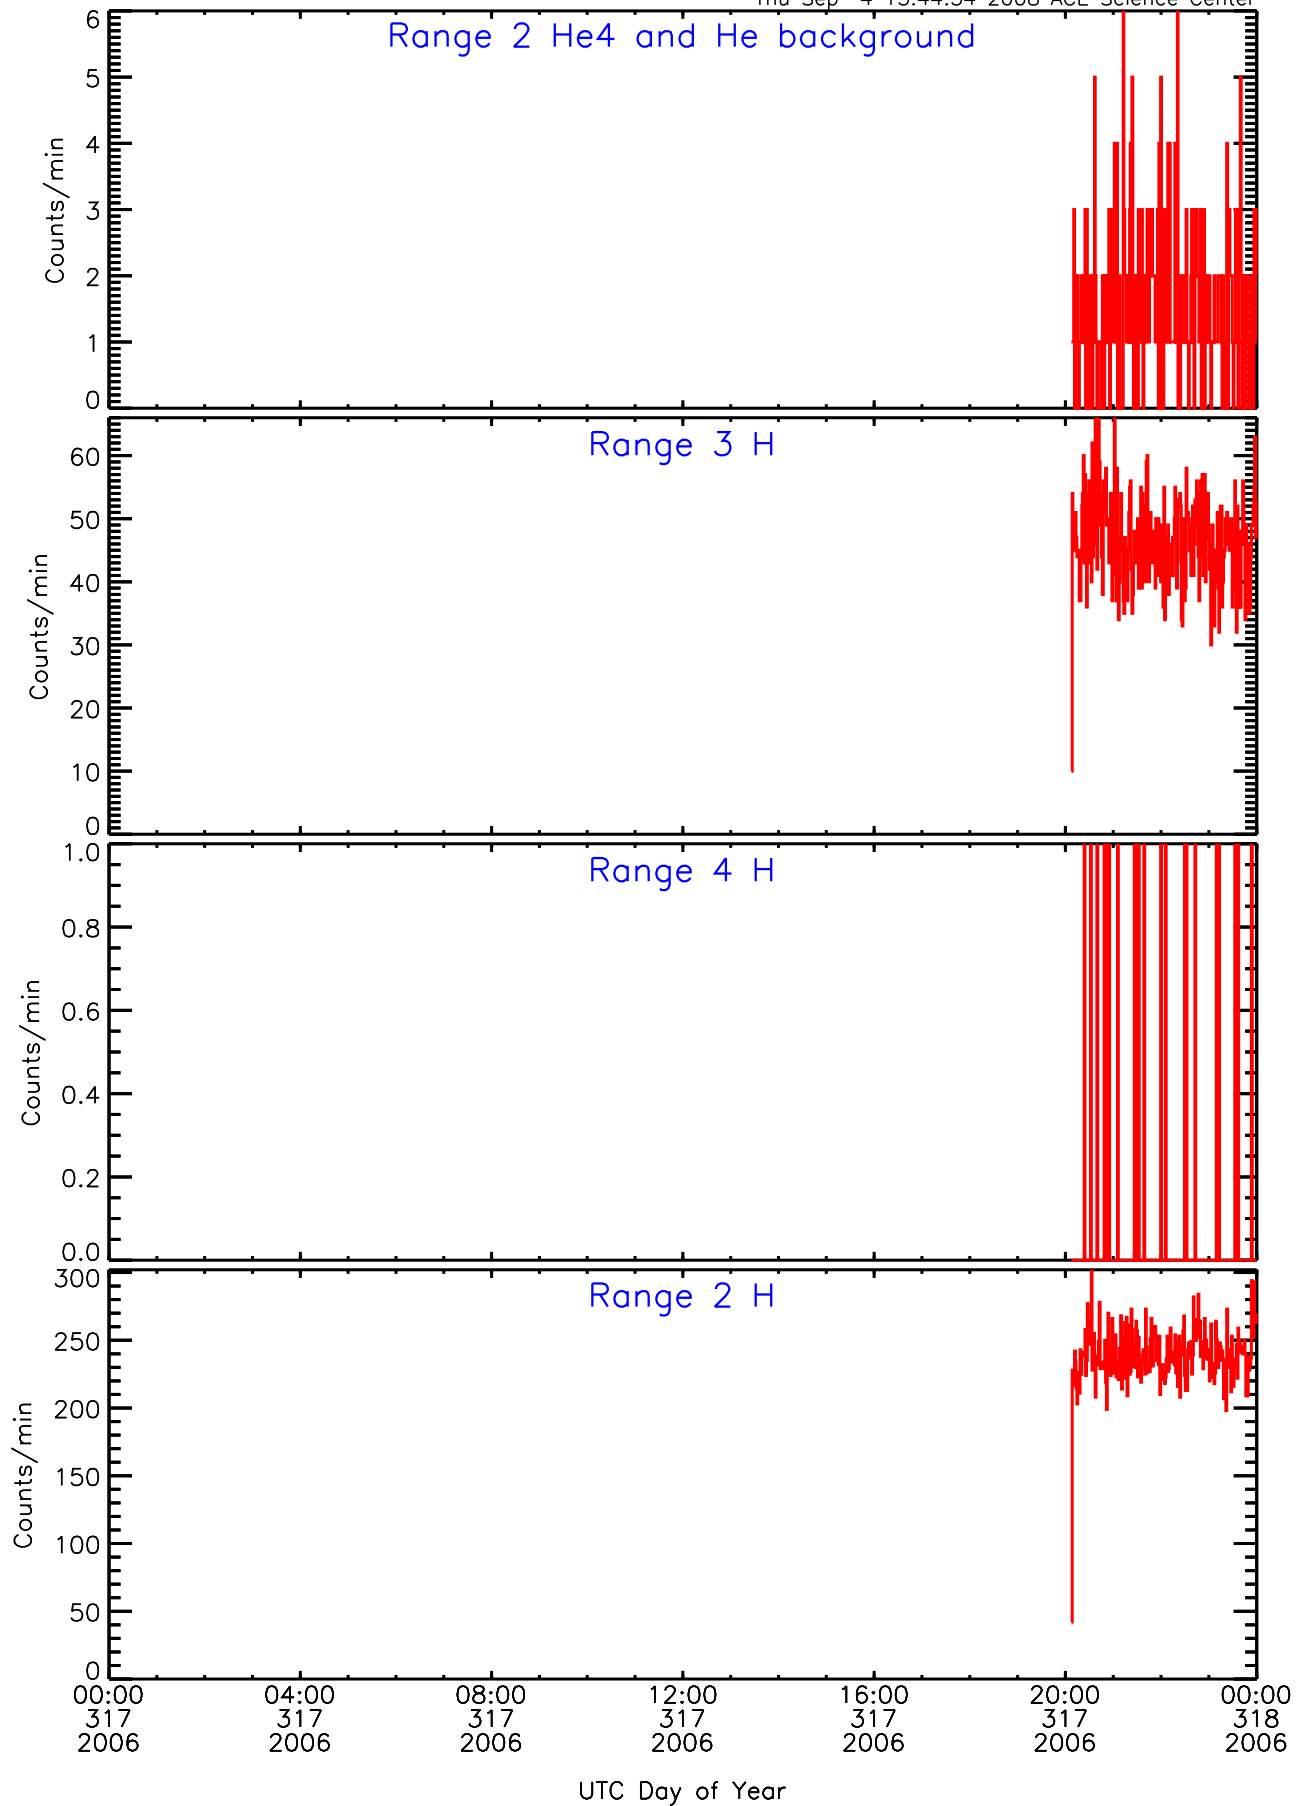

LET behind Livetime/Trigger Data for 2006-317

Thu Sep 4 13:45:04 2008 ACE Science Center

LET behind EVPRATES Data for 2006-317

Thu Sep 4 13:44:45 2008 ACE Science Center

LET behind EVPRATES Data for 2006-317

Thu Sep 4 13:44:45 2008 ACE Science Center

LET behind EVPRATES Data for 2006-317

Thu Sep 4 13:44:45 2008 ACE Science Center

LET behind EVPRATES Data for 2006-317

Thu Sep 4 13:44:45 2008 ACE Science Center

LET behind BUFRATES Data for 2006-317

Thu Sep 4 13:44:54 2008 ACE Science Center

LET behind BUFRATES Data for 2006-317

Thu Sep 4 13:44:54 2008 ACE Science Center

LET behind BUFRATES Data for 2006-317

Thu Sep 4 13:44:54 2008 ACE Science Center