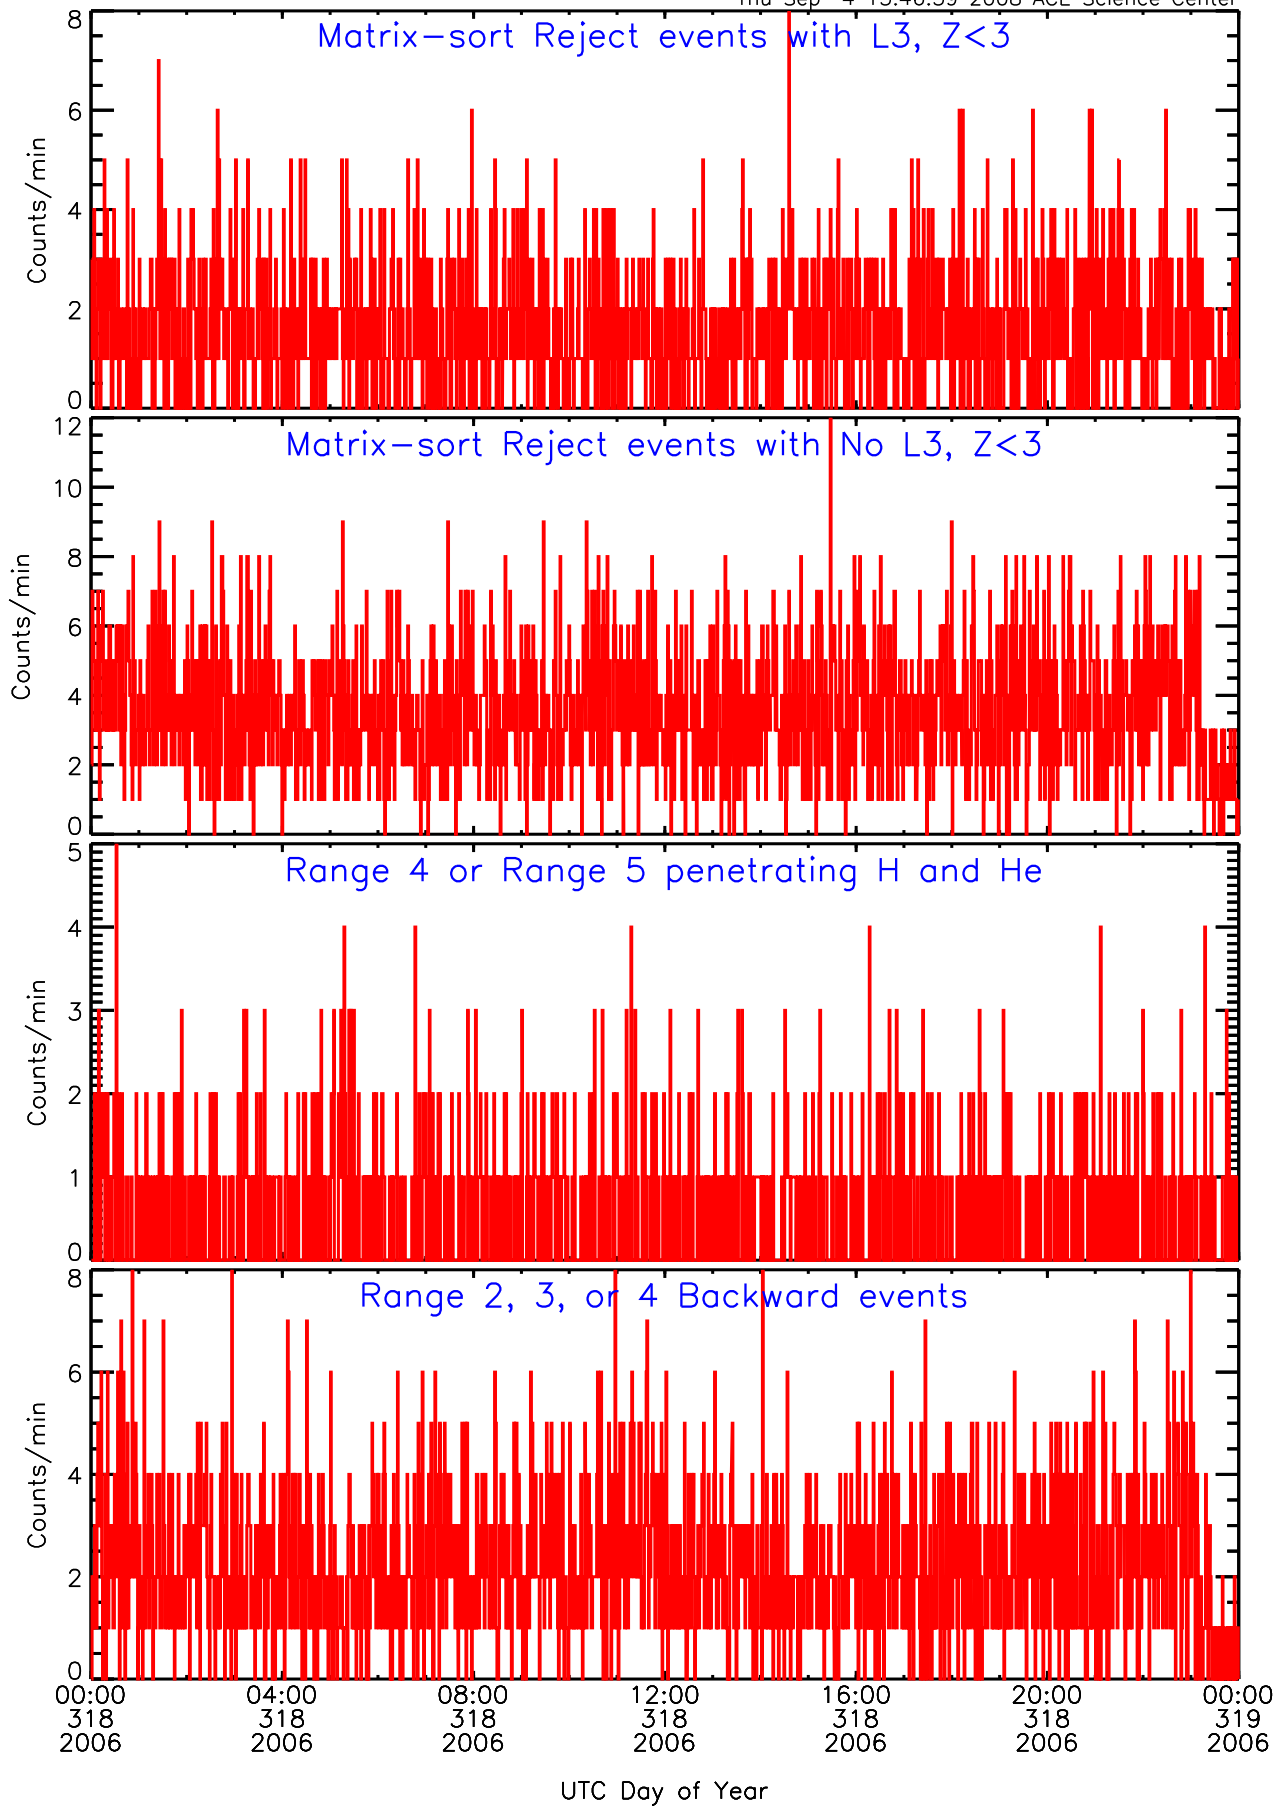

LET behind Livetime/Trigger Data for 2006-318

Thu Sep 4 13:47:14 2008 ACE Science Center

LET behind EVPRATES Data for 2006-318

Thu Sep 4 13:46:42 2008 ACE Science Center

LET behind EVPRATES Data for 2006-318

LET behind BUFRATES Data for 2006-318

Thu Sep 4 13:46:58 2008 ACE Science Center

LET behind BUFRATES Data for 2006-318

Thu Sep 4 13:46:58 2008 ACE Science Center

LET behind BUFRATES Data for 2006-318

Thu Sep 4 13:46:58 2008 ACE Science Center

LET behind BUFRATES Data for 2006-318

Thu Sep 4 13:46:59 2008 ACE Science Center

LET behind BUFRATES Data for 2006-318

Thu Sep 4 13:46:59 2008 ACE Science Center

LET behind BUFRATES Data for 2006-318

Thu Sep 4 13:46:59 2008 ACE Science Center

LET behind BUFRATES Data for 2006-318

Thu Sep 4 13:46:59 2008 ACE Science Center

LET behind BUFRATES Data for 2006-318

Thu Sep 4 13:47:00 2008 ACE Science Center