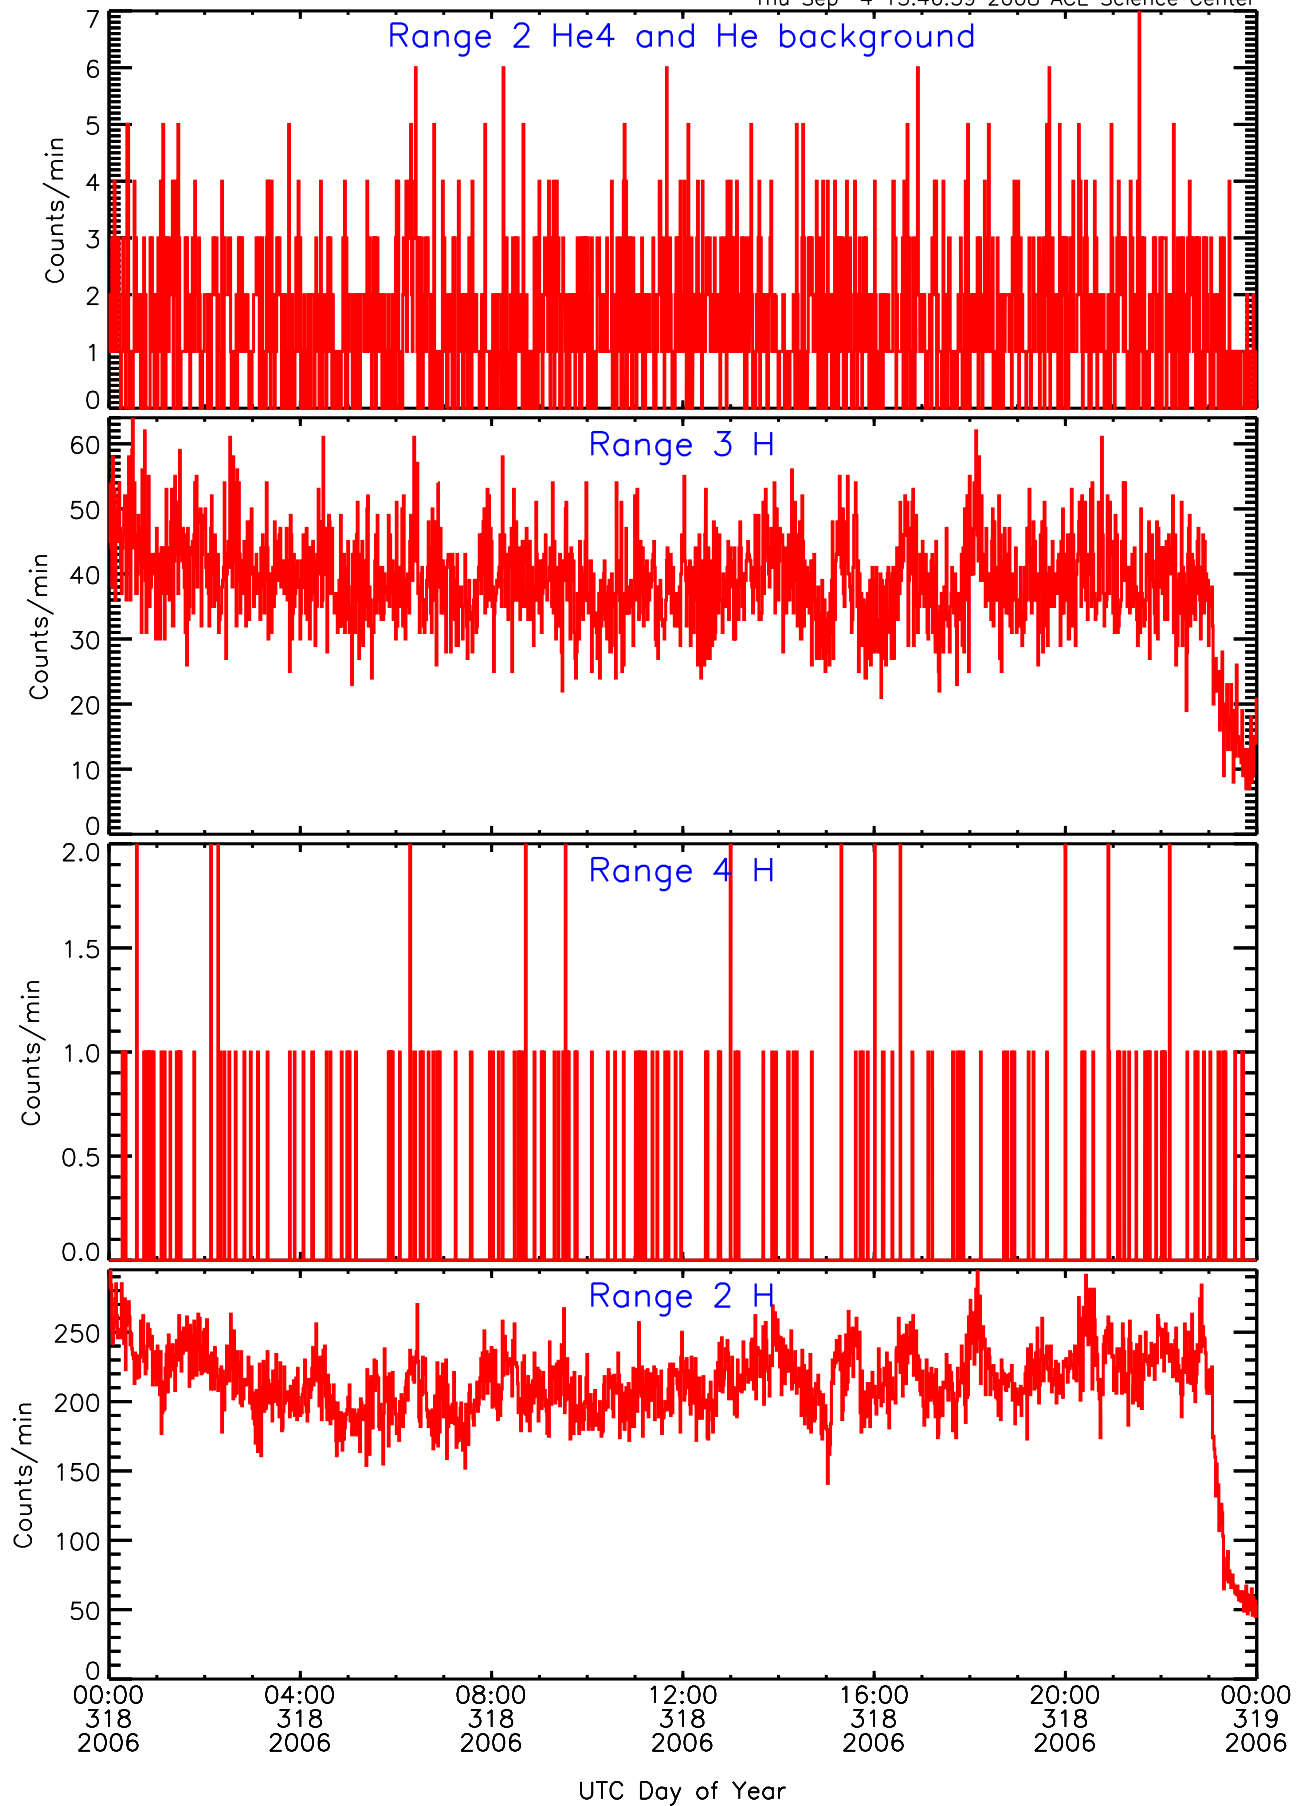

LET behind Livetime/Trigger Data for 2006-318

Thu Sep 4 13:47:14 2008 ACE Science Center

LET behind EVPRATES Data for 2006-318

Thu Sep 4 13:46:42 2008 ACE Science Center

LET behind EVPRATES Data for 2006-318

Thu Sep 4 13:46:42 2008 ACE Science Center

LET behind EVPRATES Data for 2006-318

Thu Sep 4 13:46:42 2008 ACE Science Center

LET behind EVPRATES Data for 2006-318

Thu Sep 4 13:46:42 2008 ACE Science Center

LET behind BUFRATES Data for 2006-318

Thu Sep 4 13:46:58 2008 ACE Science Center

LET behind BUFRATES Data for 2006-318

Thu Sep 4 13:46:58 2008 ACE Science Center

LET behind BUFRATES Data for 2006-318

Thu Sep 4 13:46:58 2008 ACE Science Center

LET behind BUFRATES Data for 2006-318

Thu Sep 4 13:46:59 2008 ACE Science Center

LET behind BUFRATES Data for 2006-318

Thu Sep 4 13:46:59 2008 ACE Science Center

LET behind BUFRATES Data for 2006-318

Thu Sep 4 13:46:59 2008 ACE Science Center