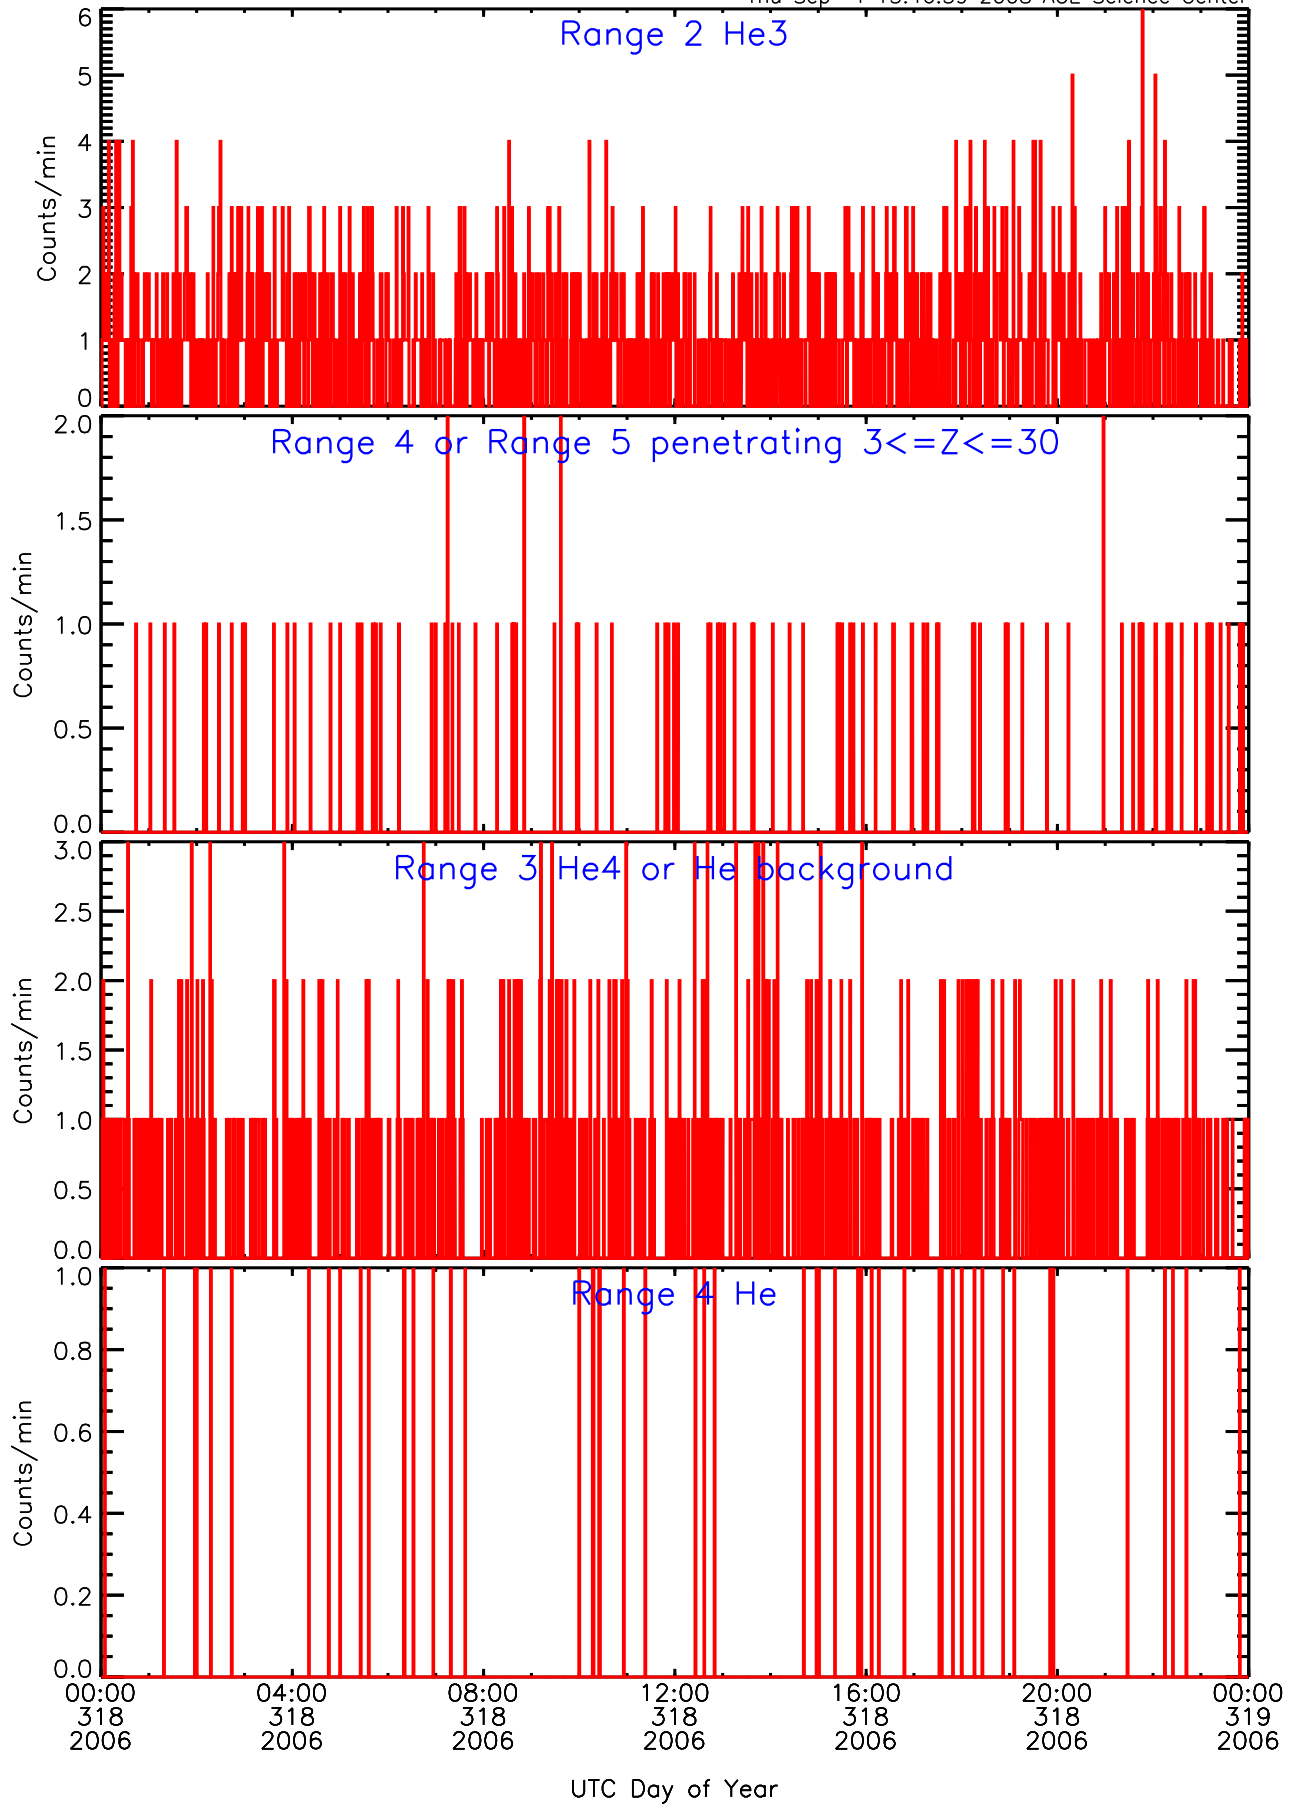

LET behind Livetime/Trigger Data for 2006-318

Thu Sep 4 13:47:14 2008 ACE Science Center

LET behind EVPRATES Data for 2006-318

Thu Sep 4 13:46:42 2008 ACE Science Center

LET behind EVPRATES Data for 2006-318

Thu Sep 4 13:46:42 2008 ACE Science Center

LET behind EVPRATES Data for 2006-318

Thu Sep 4 13:46:42 2008 ACE Science Center

LET behind EVPRATES Data for 2006-318

Thu Sep 4 13:46:42 2008 ACE Science Center

LET behind BUFRATES Data for 2006-318

Thu Sep 4 13:46:58 2008 ACE Science Center

LET behind BUFRATES Data for 2006-318

Thu Sep 4 13:46:58 2008 ACE Science Center

LET behind BUFRATES Data for 2006-318

Thu Sep 4 13:46:58 2008 ACE Science Center

LET behind BUFRATES Data for 2006-318

Thu Sep 4 13:46:59 2008 ACE Science Center

LET behind BUFRATES Data for 2006-318

Thu Sep 4 13:46:59 2008 ACE Science Center

LET behind BUFRATES Data for 2006-318

Thu Sep 4 13:46:59 2008 ACE Science Center