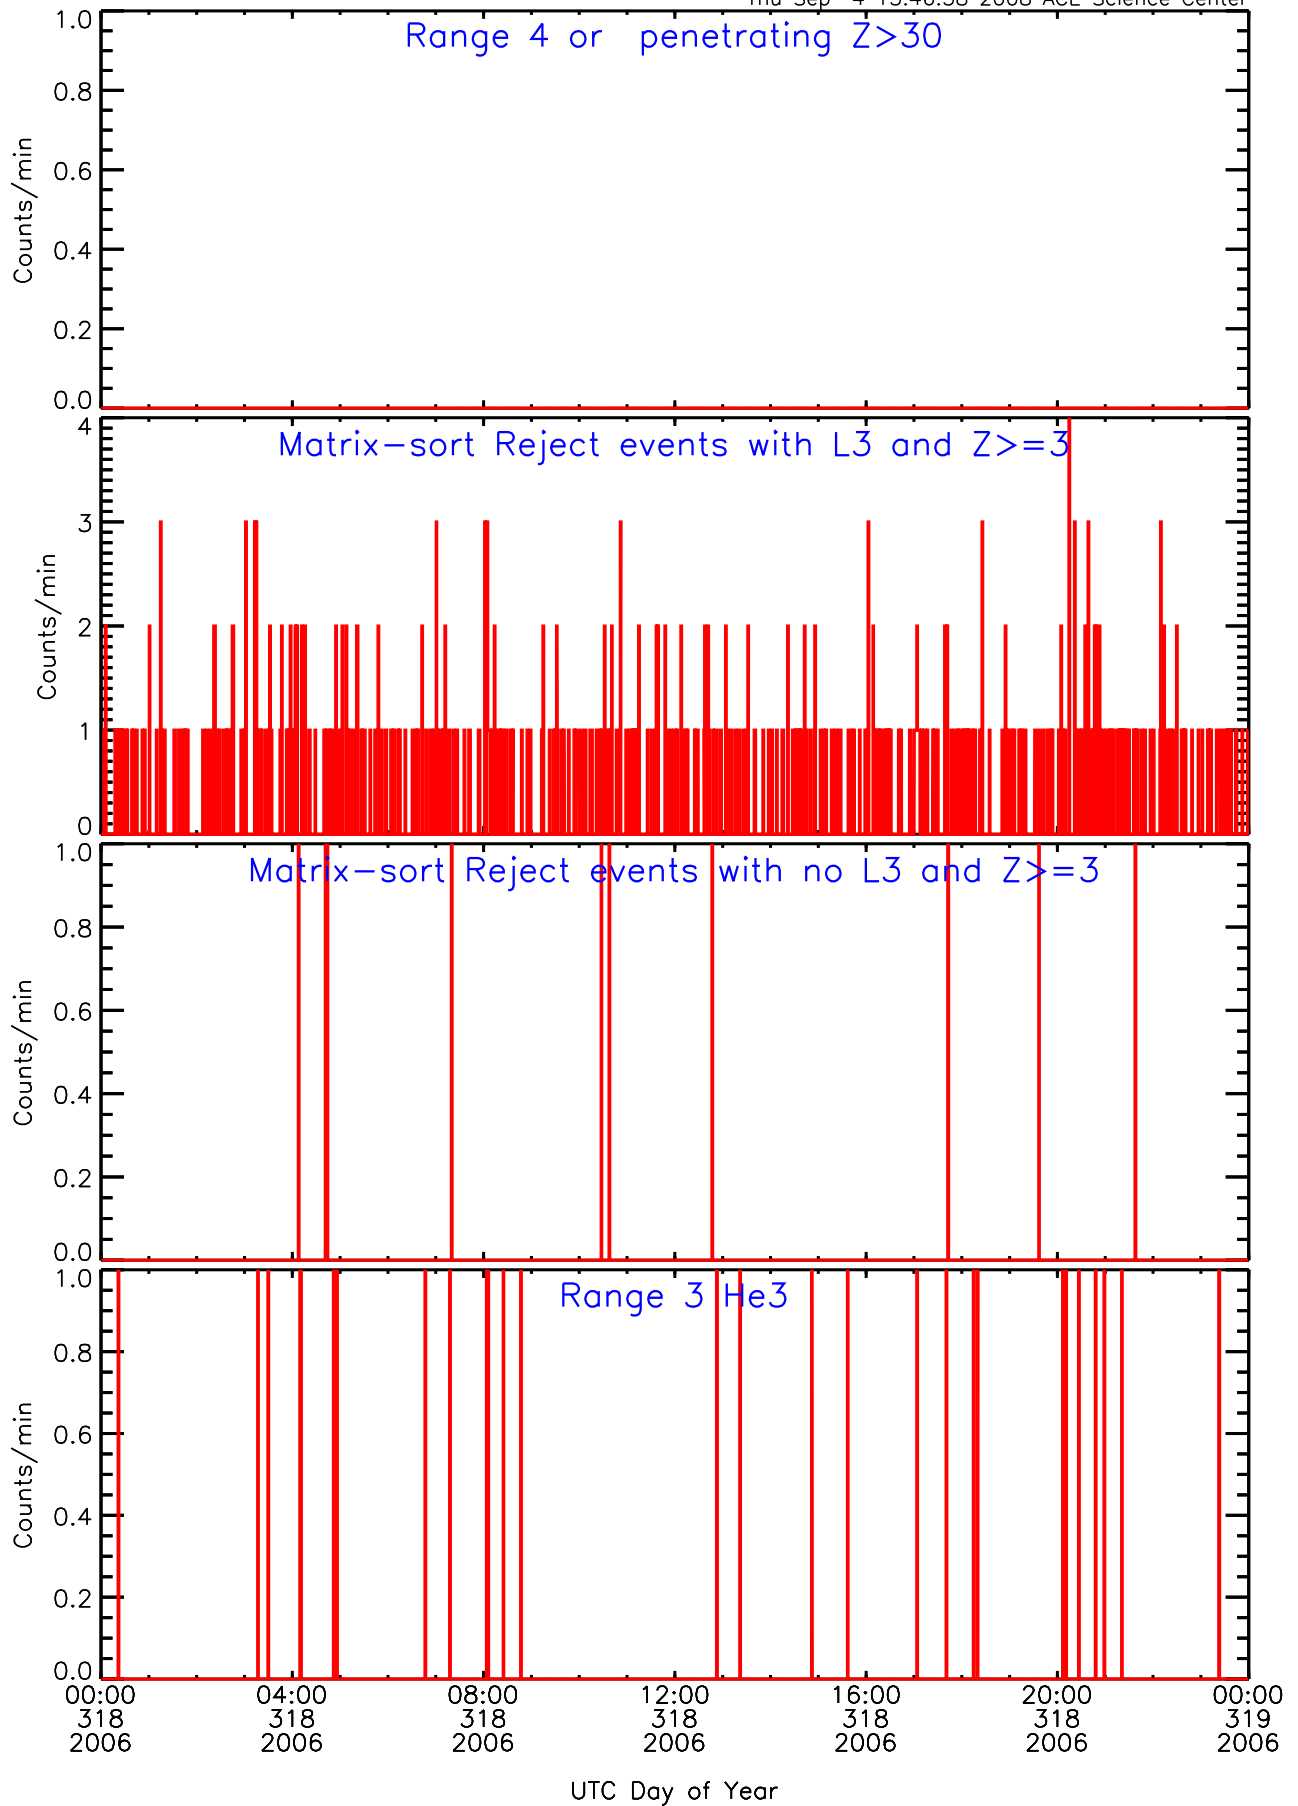

LET behind Livetime/Trigger Data for 2006-318

Thu Sep 4 13:47:14 2008 ACE Science Center

LET behind EVPRATES Data for 2006-318

Thu Sep 4 13:46:42 2008 ACE Science Center

LET behind EVPRATES Data for 2006-318

Thu Sep 4 13:46:42 2008 ACE Science Center

LET behind EVPRATES Data for 2006-318

Thu Sep 4 13:46:42 2008 ACE Science Center

LET behind EVPRATES Data for 2006-318

Thu Sep 4 13:46:42 2008 ACE Science Center

LET behind BUFRATES Data for 2006-318

Thu Sep 4 13:46:58 2008 ACE Science Center

LET behind BUFRATES Data for 2006-318

Thu Sep 4 13:46:58 2008 ACE Science Center

LET behind BUFRATES Data for 2006-318

Thu Sep 4 13:46:58 2008 ACE Science Center

LET behind BUFRATES Data for 2006-318

Thu Sep 4 13:46:59 2008 ACE Science Center

LET behind BUFRATES Data for 2006-318

Thu Sep 4 13:46:59 2008 ACE Science Center

LET behind BUFRATES Data for 2006-318

Thu Sep 4 13:46:59 2008 ACE Science Center