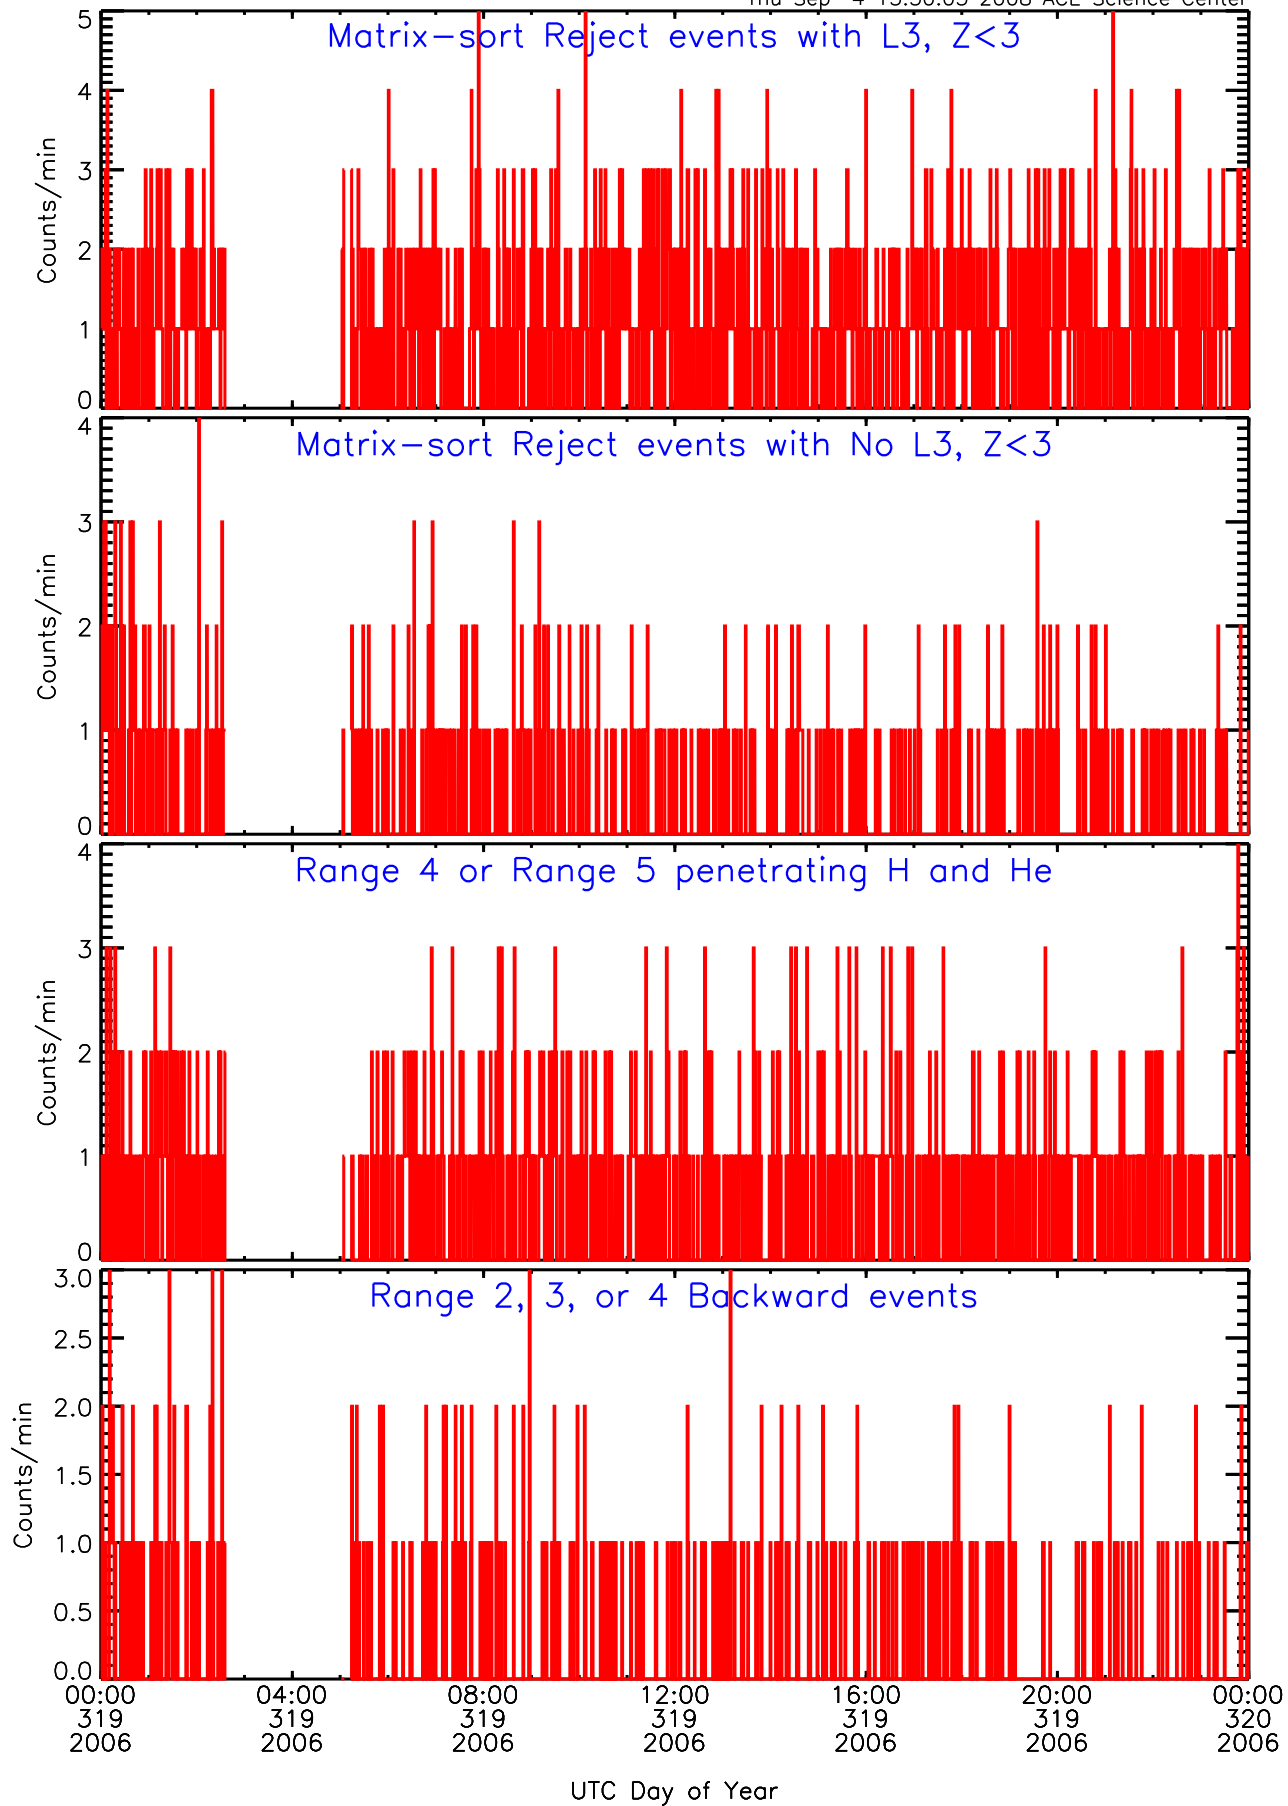

LET behind BUFRATES Data for 2006-319

Thu Sep 4 13:50:03 2008 ACE Science Center