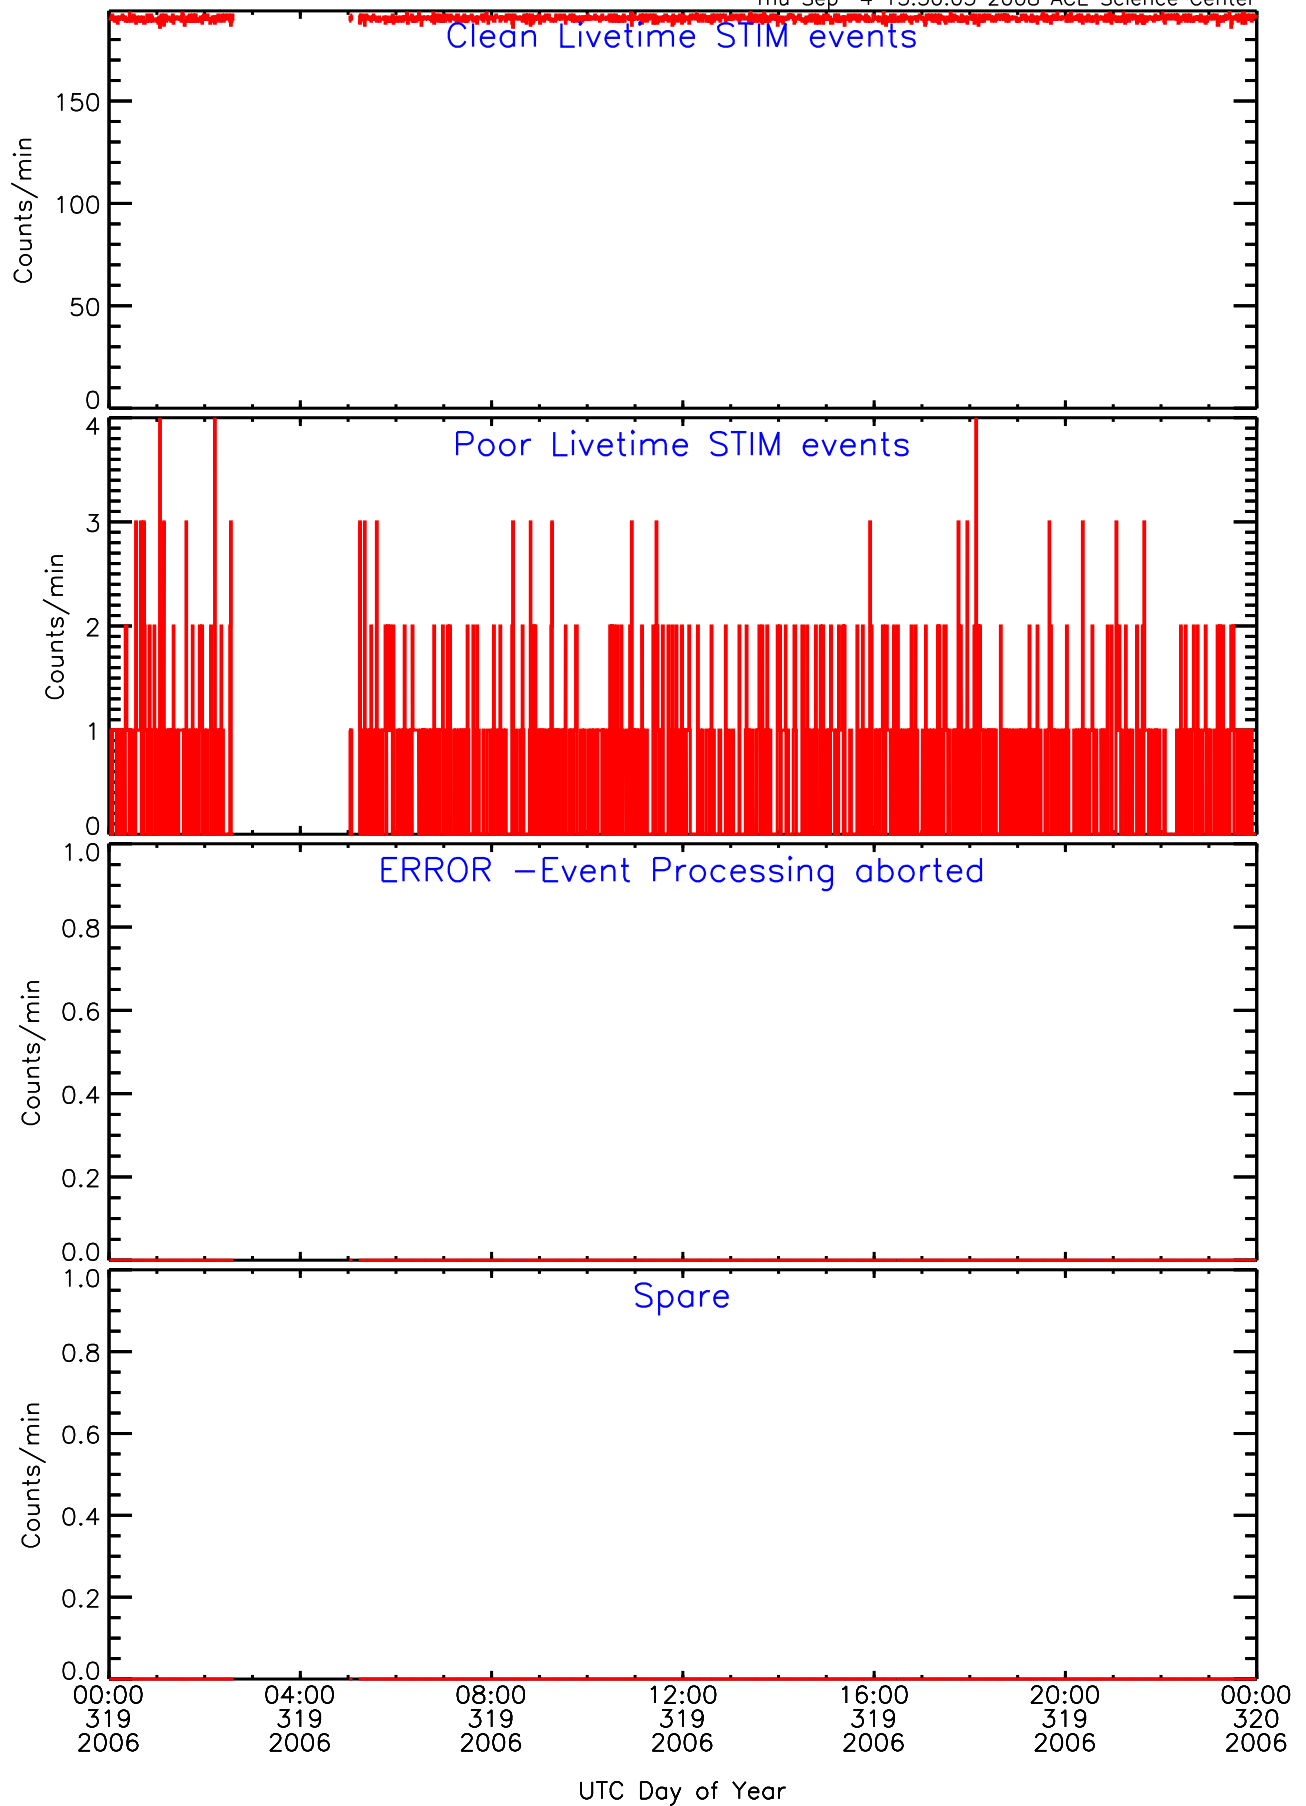

LET behind BUFRATES Data for 2006-319

Thu Sep 4 13:50:03 2008 ACE Science Center