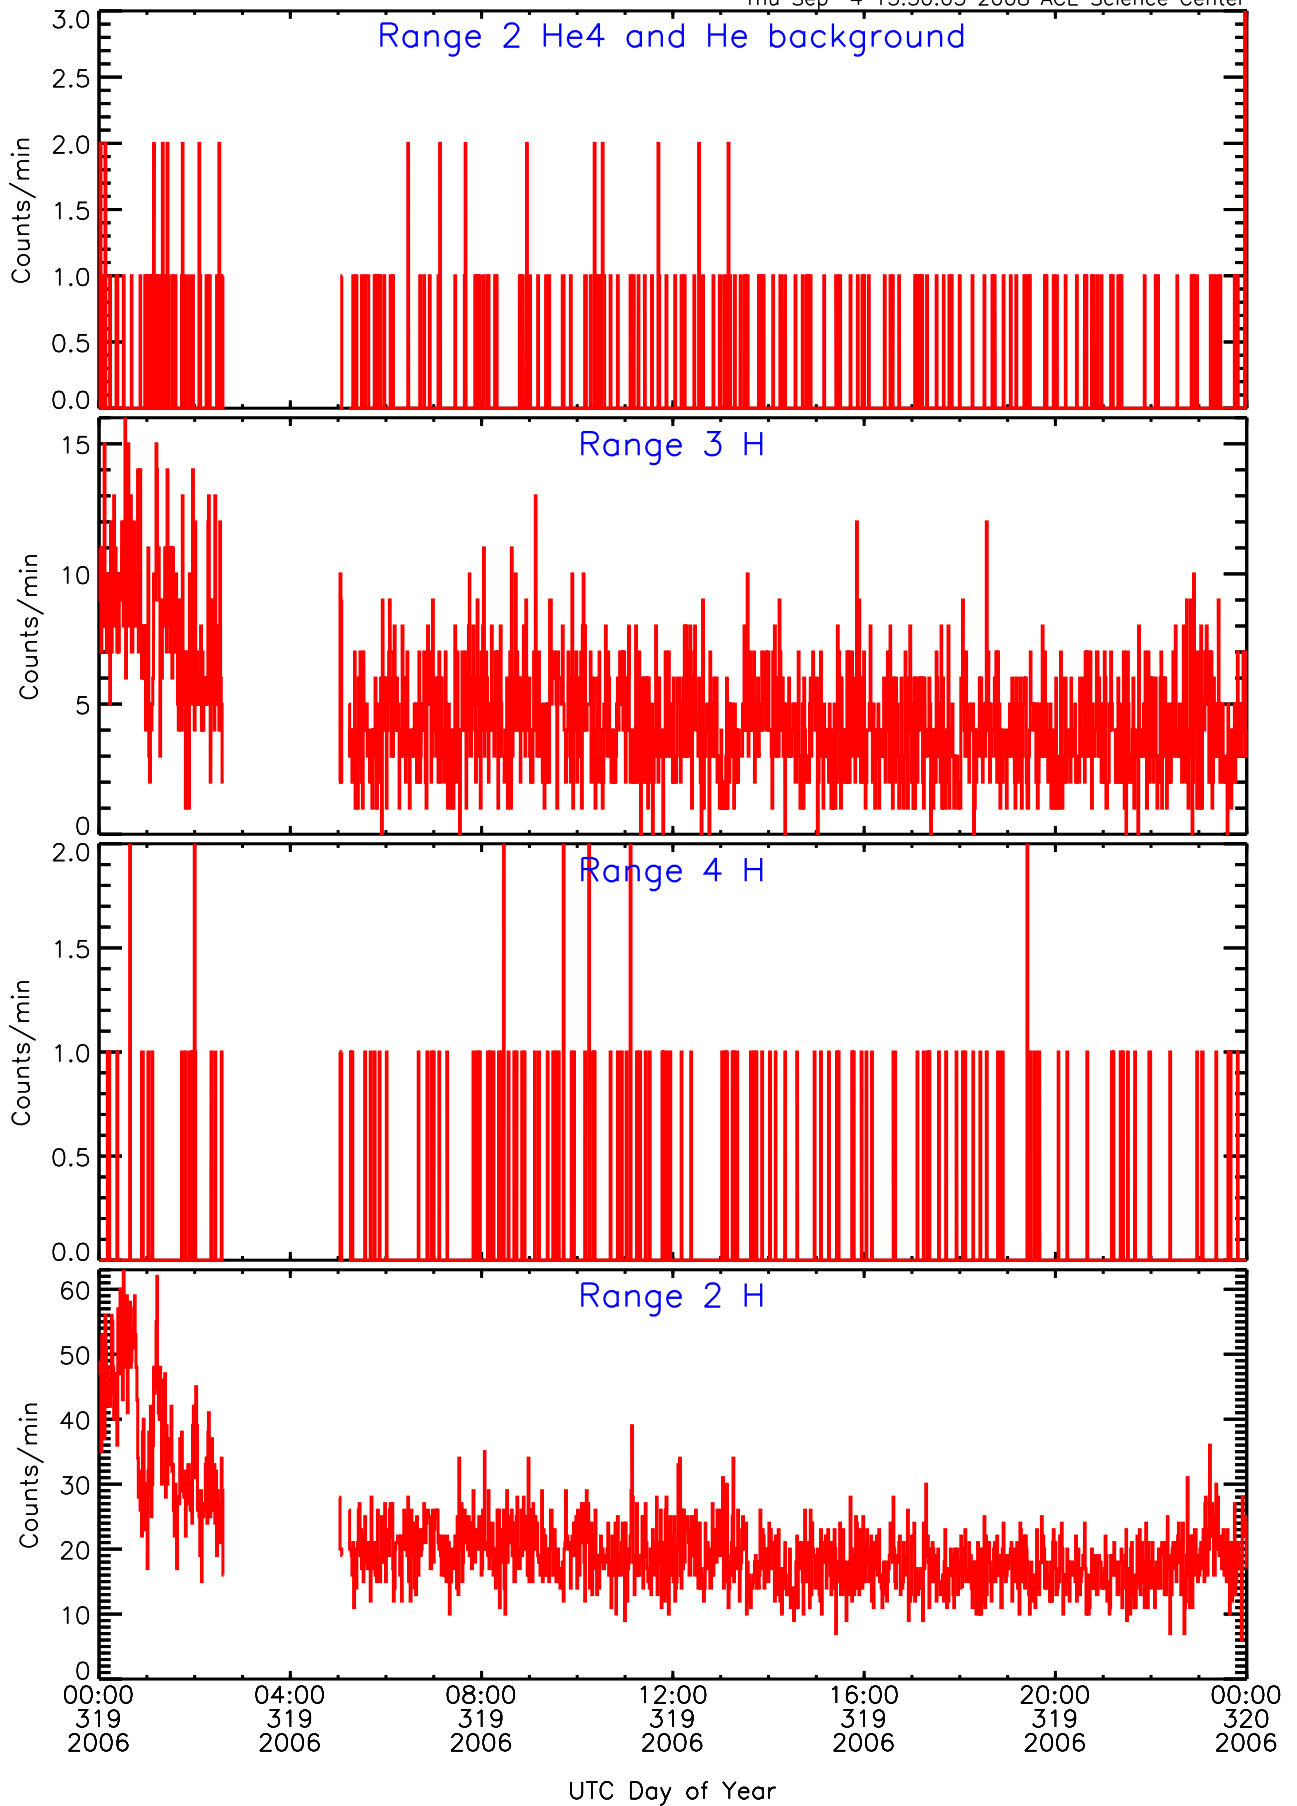

LET behind BUFRATES Data for 2006-319

Thu Sep 4 13:50:03 2008 ACE Science Center