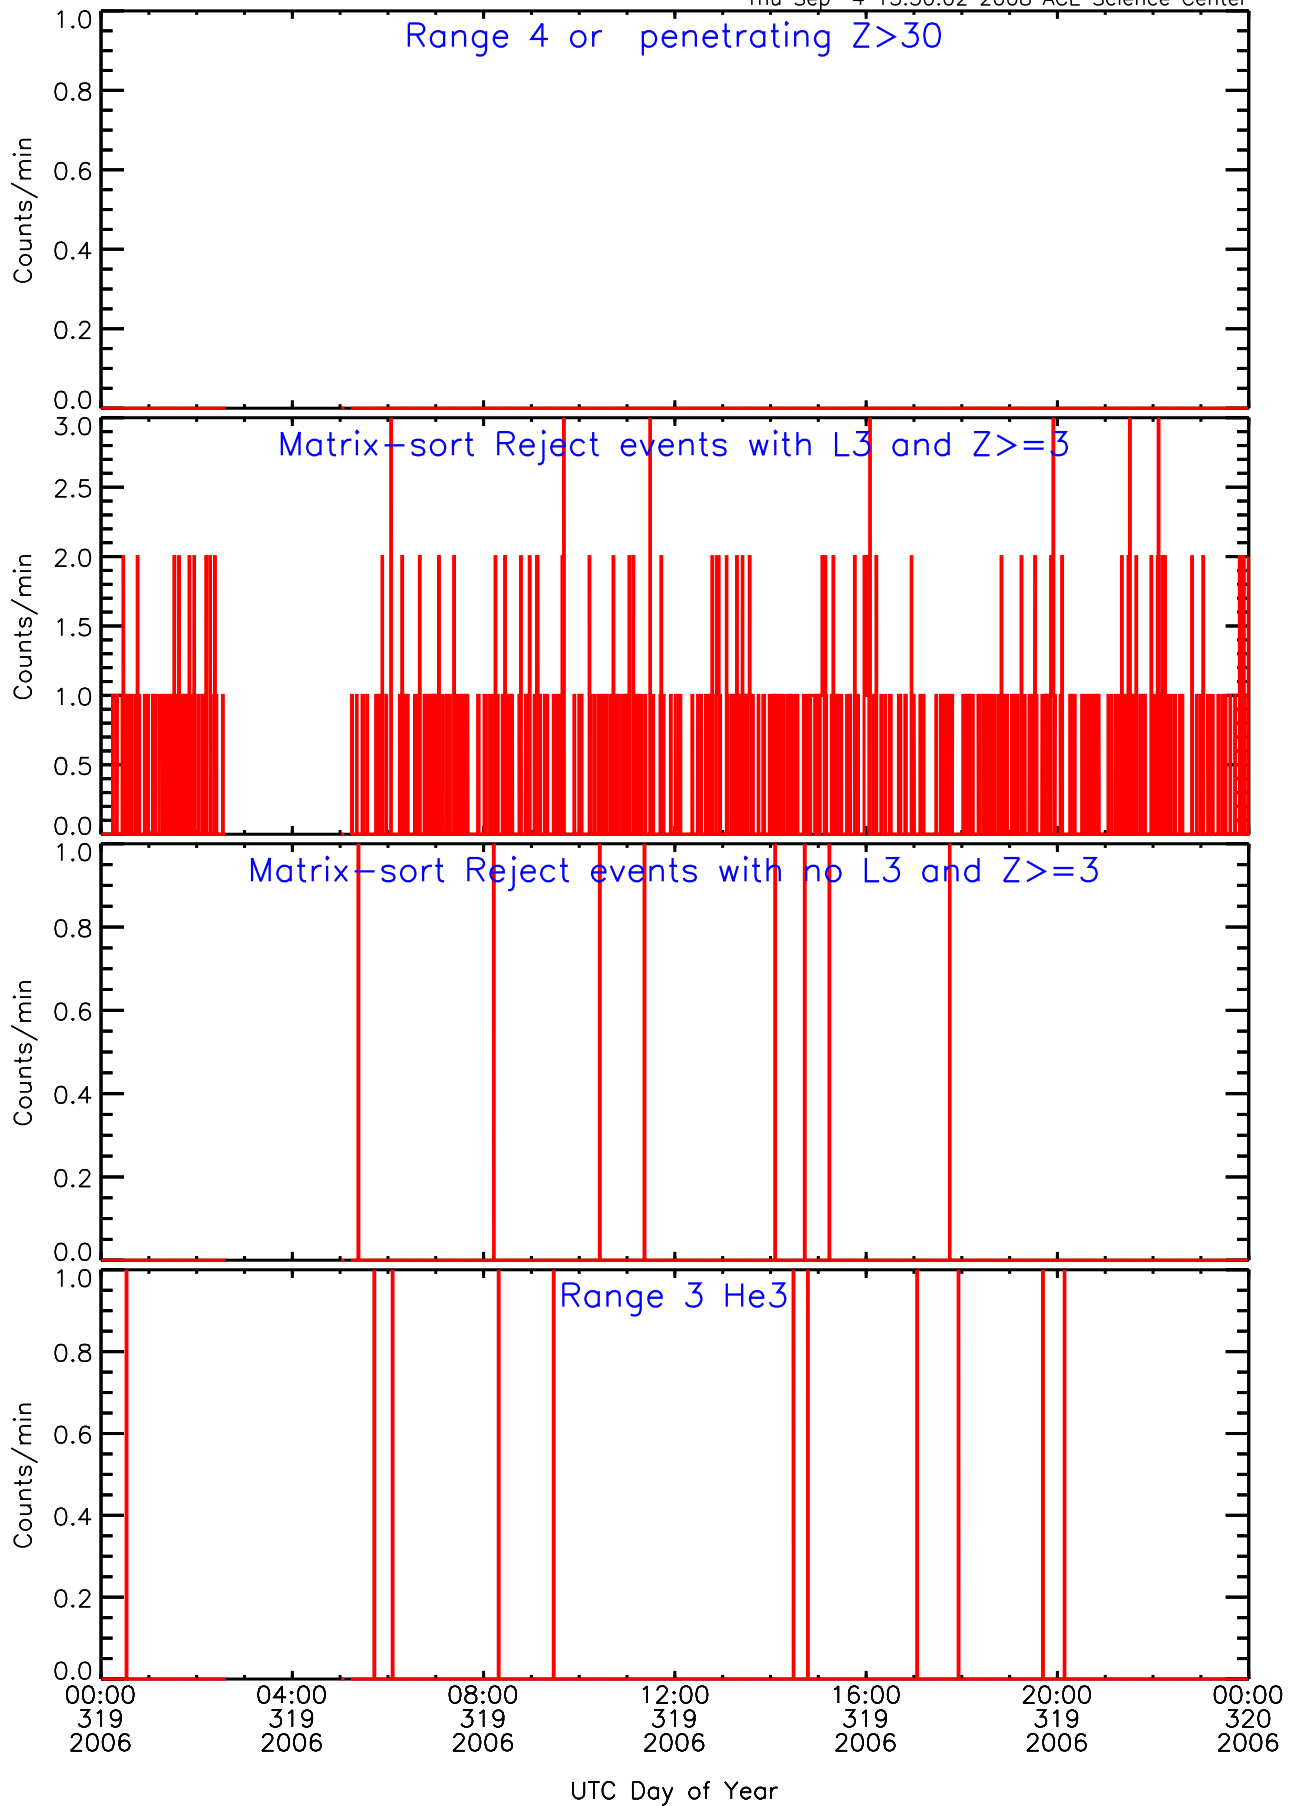

LET behind BUFRATES Data for 2006-319

Thu Sep 4 13:50:02 2008 ACE Science Center