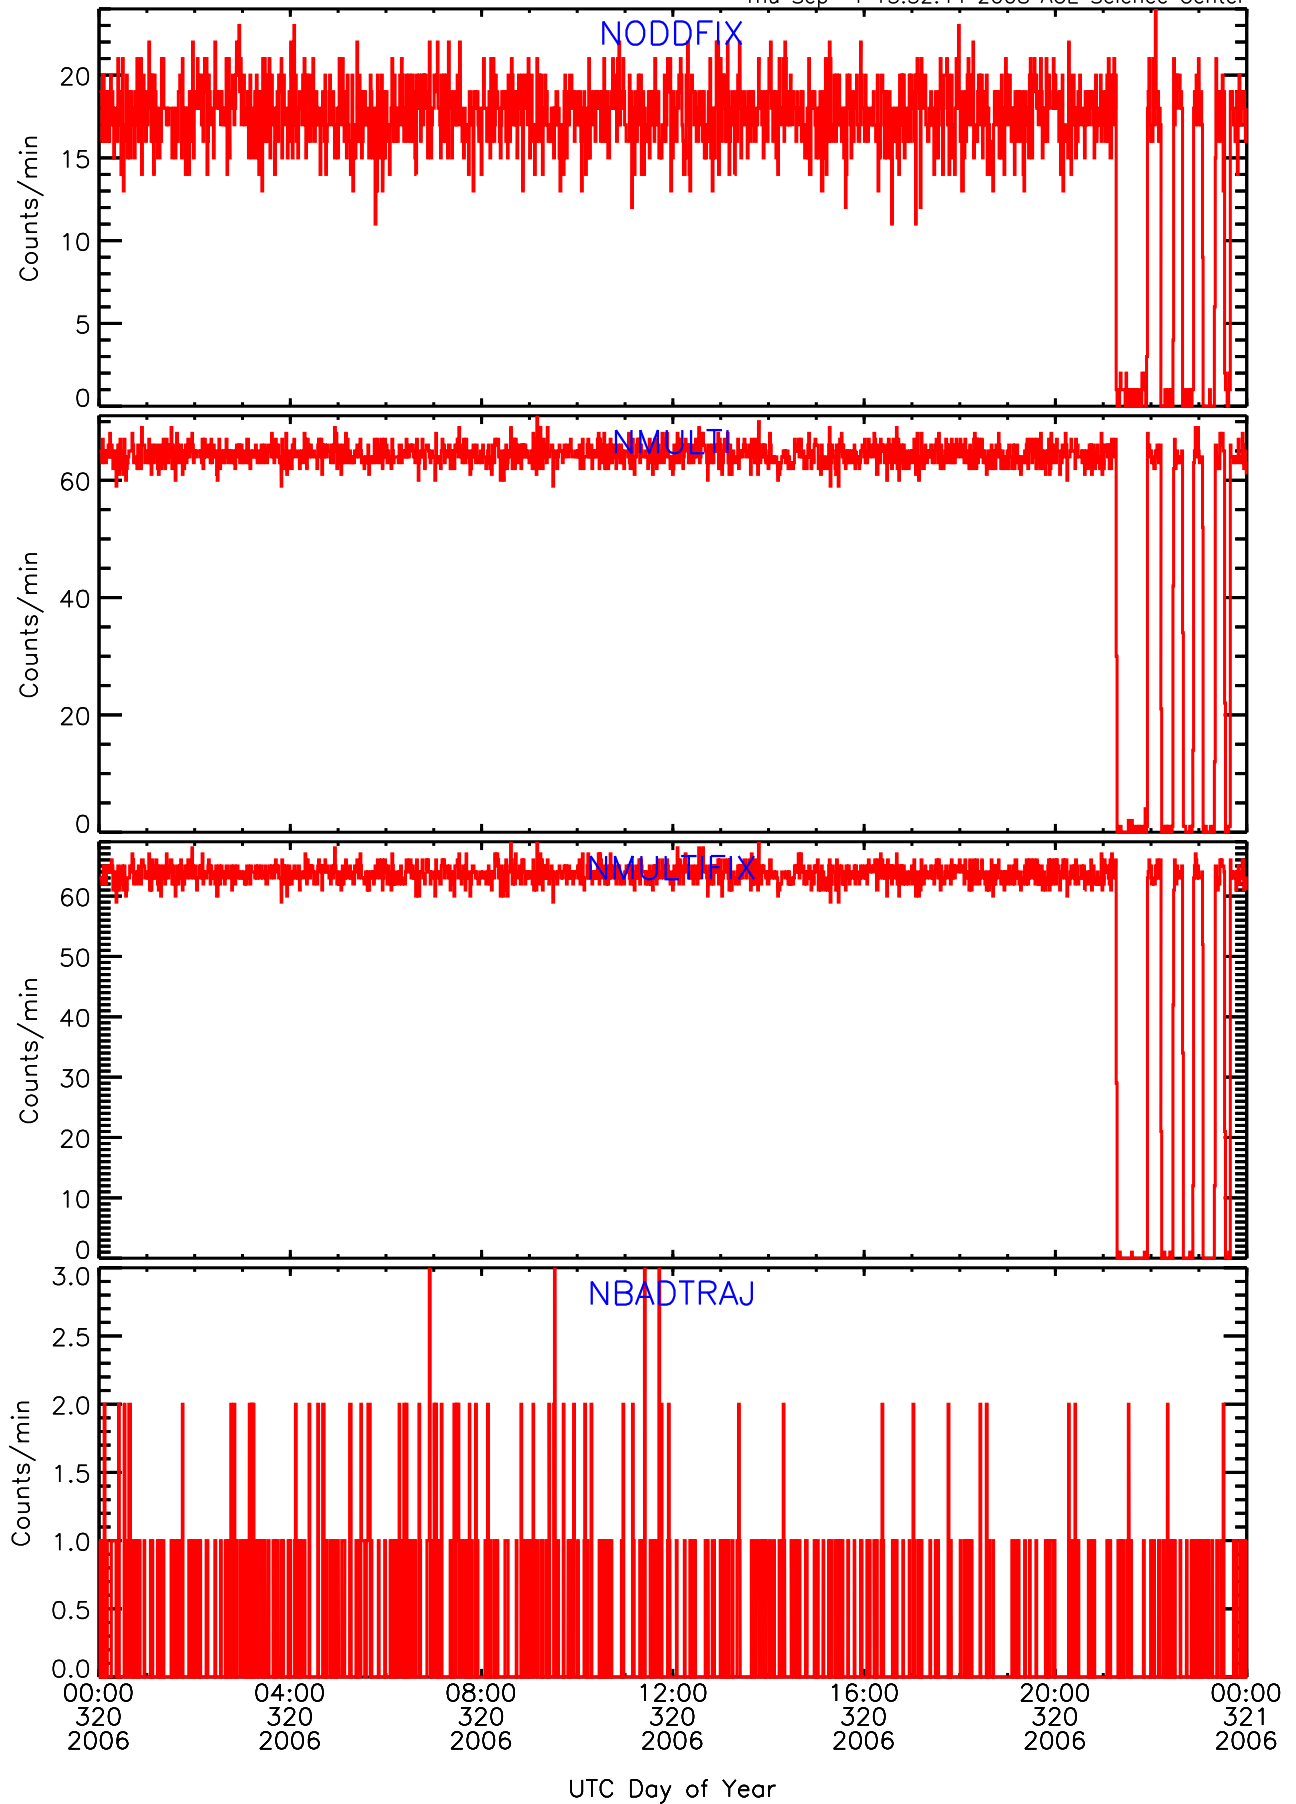

LET behind EVPRATES Data for 2006-320

Thu Sep 4 13:52:44 2008 ACE Science Center