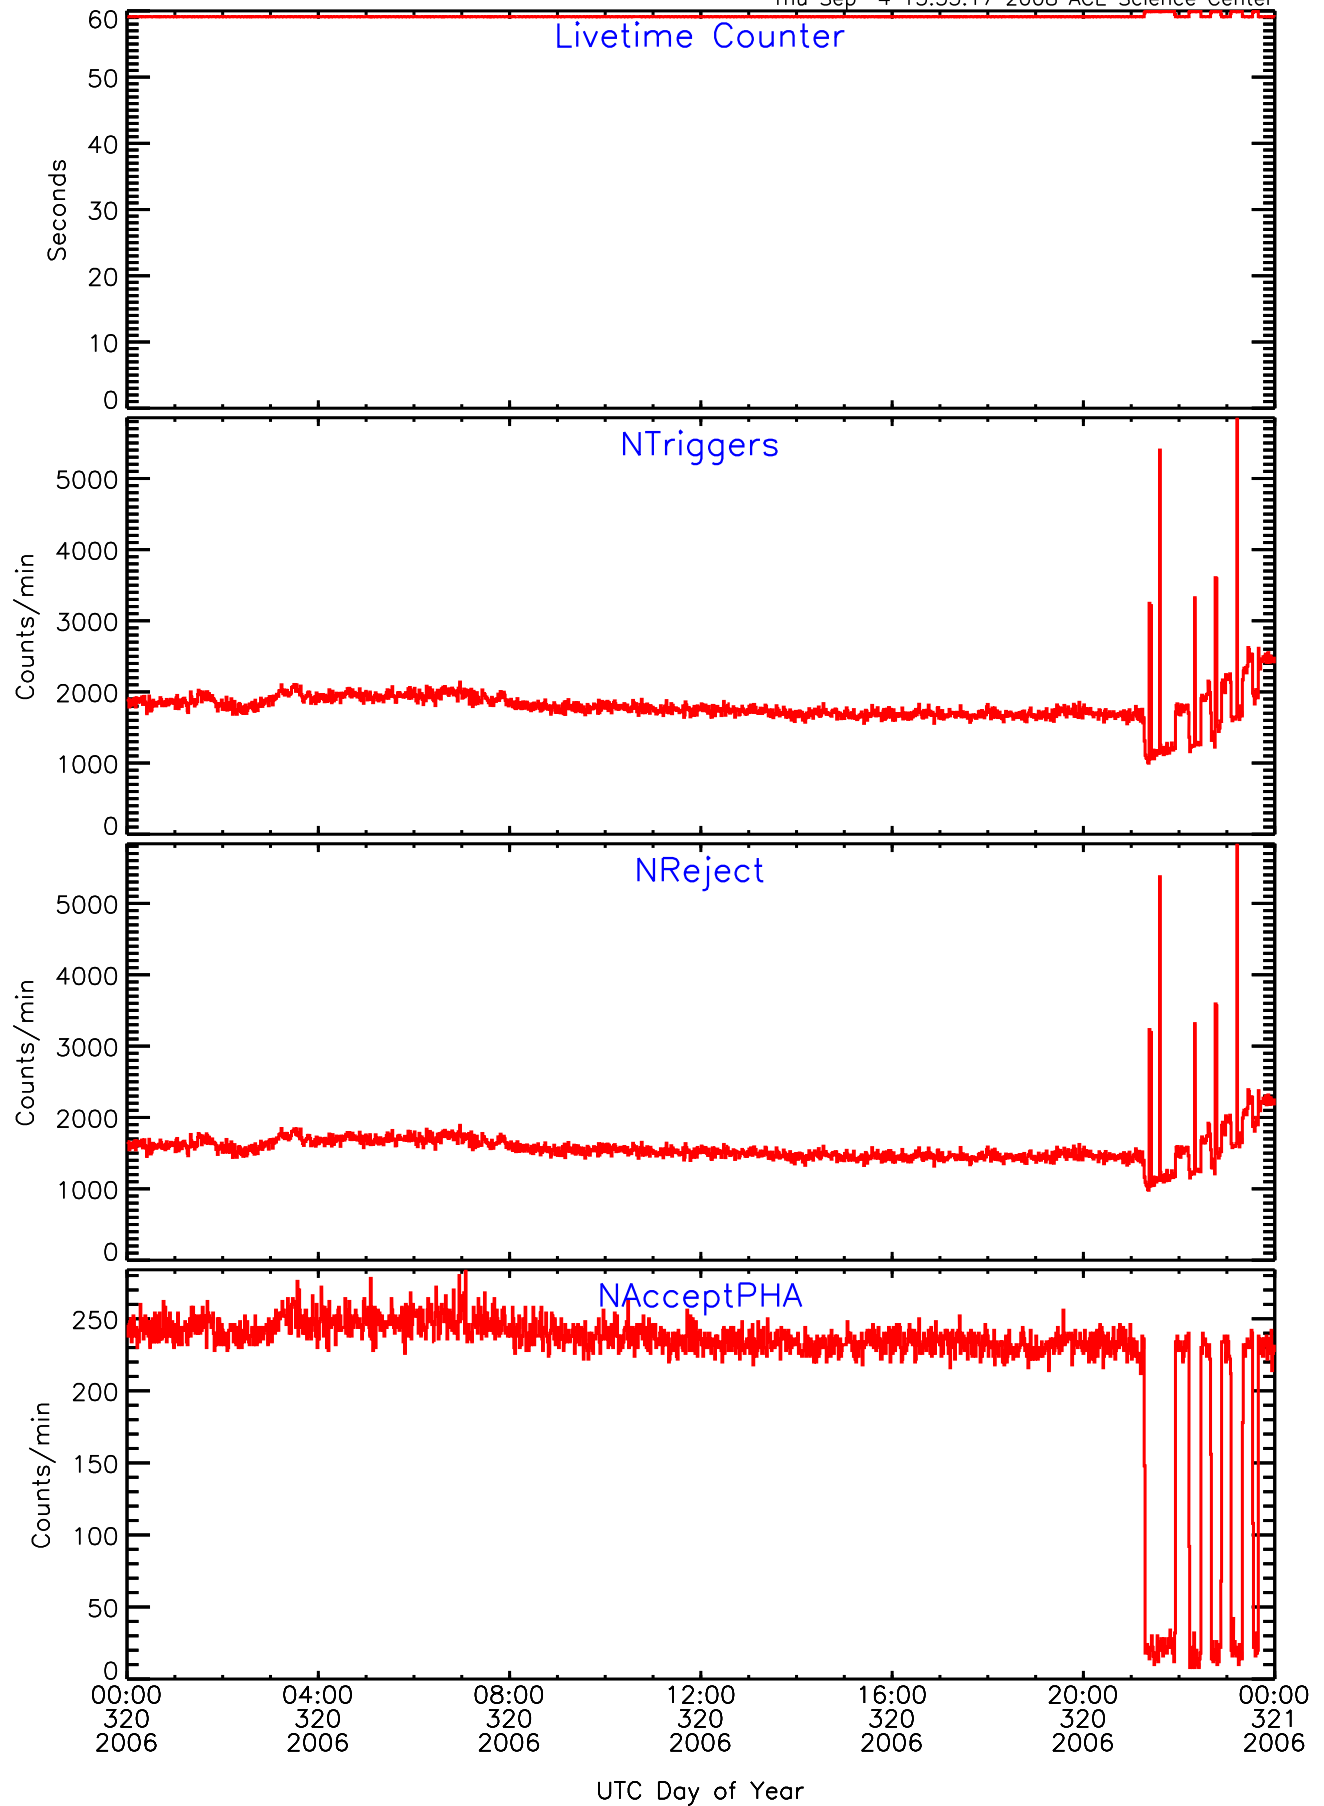

# LET behind Livetime/Trigger Data for 2006-320

Thu Sep 4 13:53:17 2008 ACE Science Center