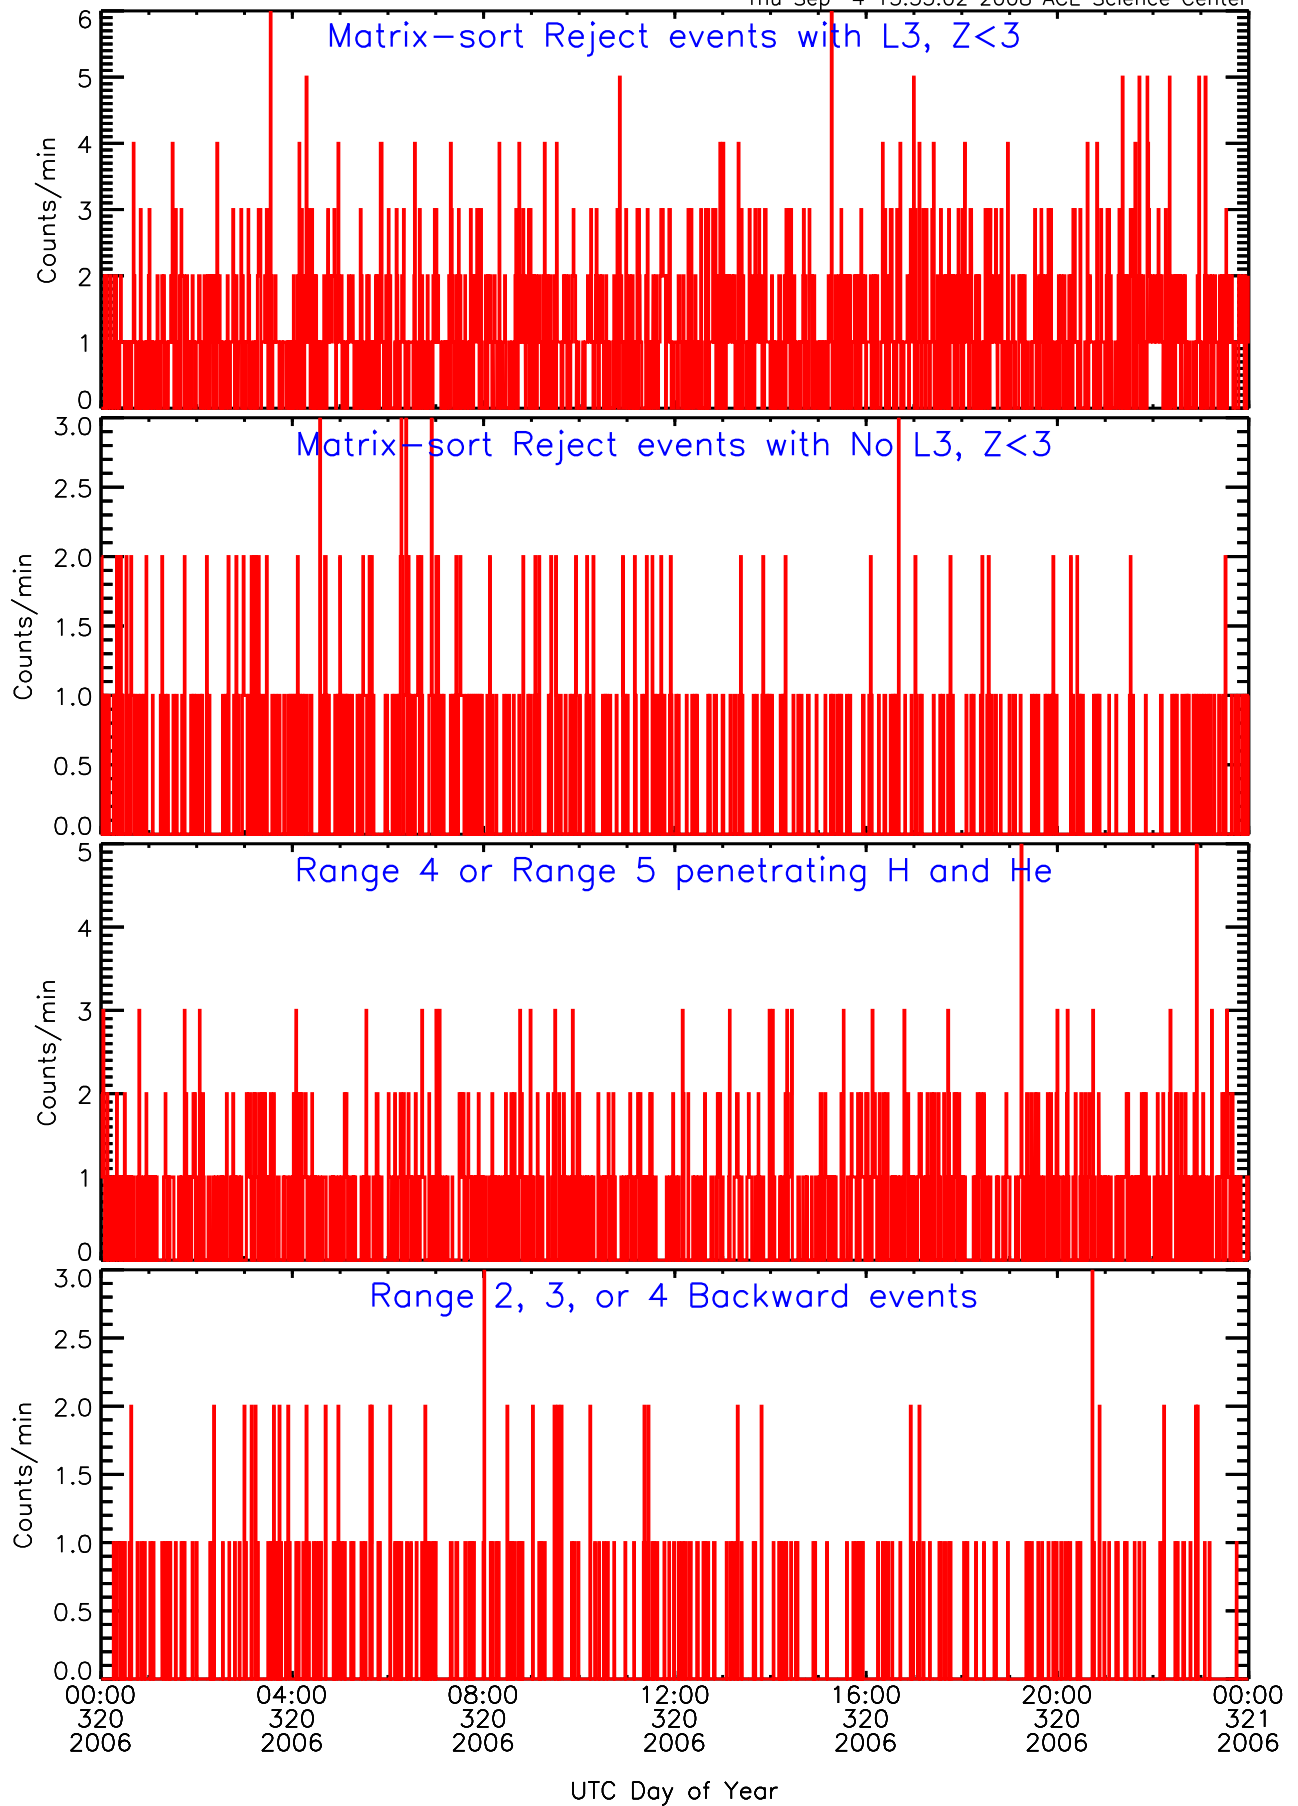

LET behind BUFRATES Data for 2006-320

Thu Sep 4 13:53:02 2008 ACE Science Center