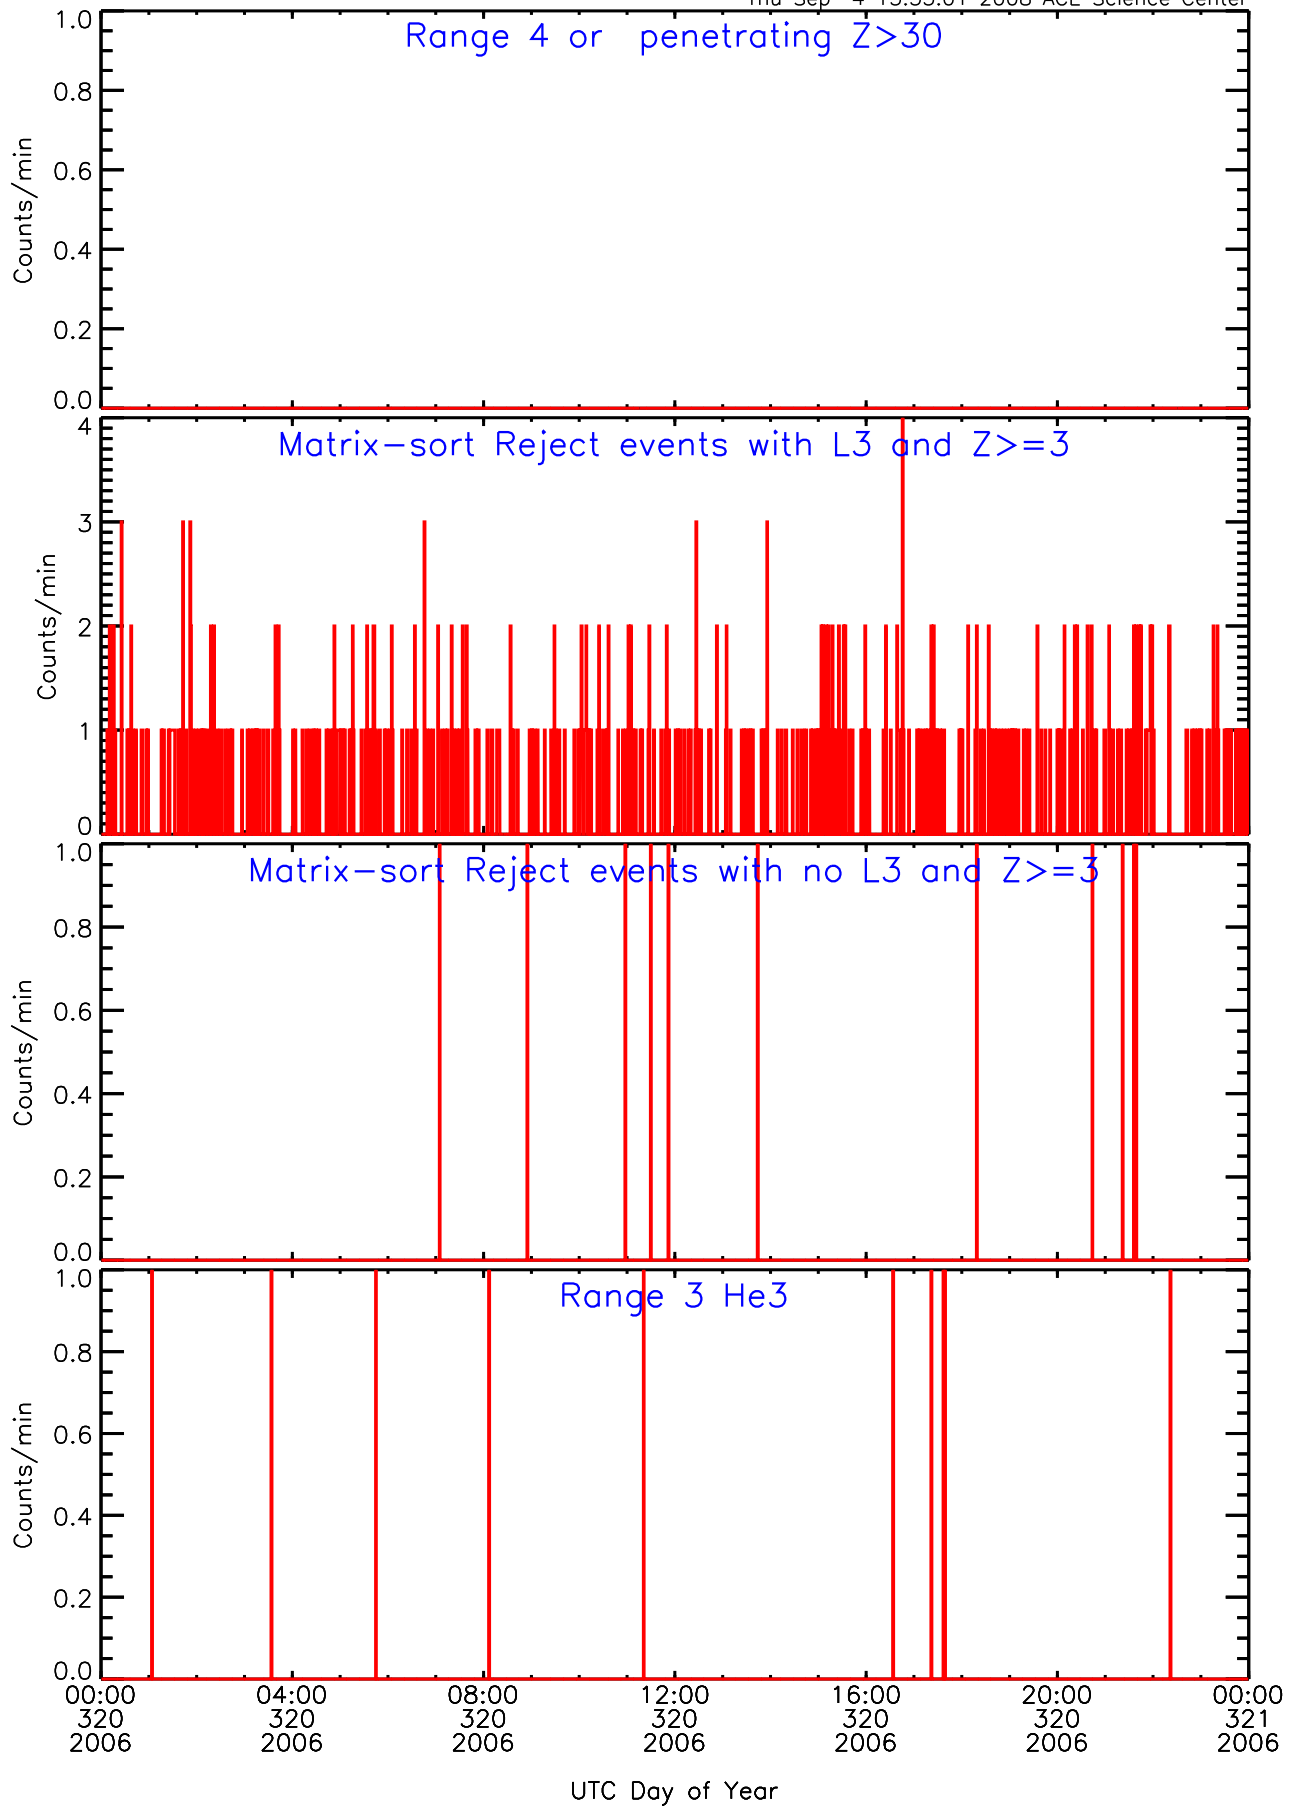

LET behind BUFRATES Data for 2006-320

Thu Sep 4 13:53:01 2008 ACE Science Center