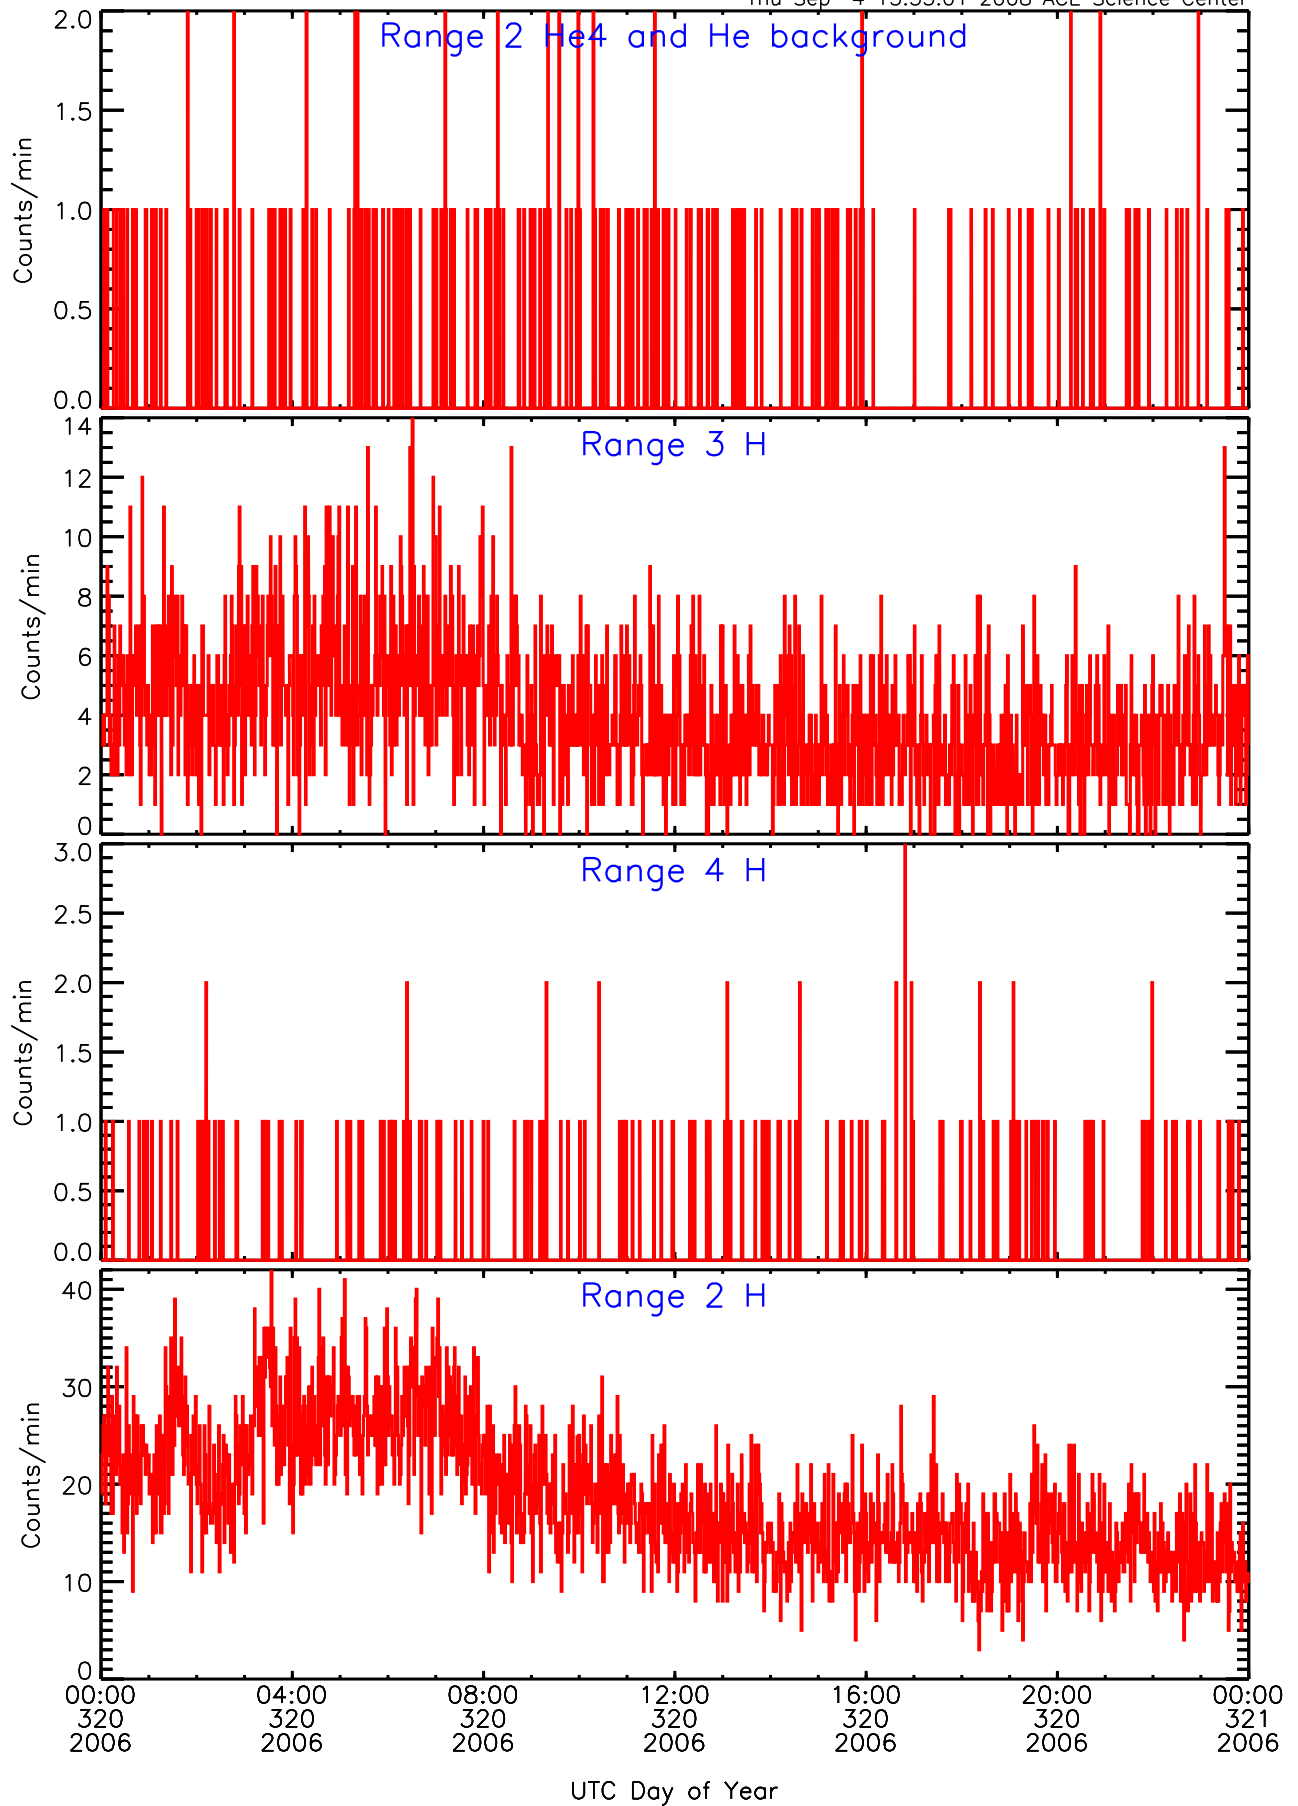

LET behind BUFRATES Data for 2006-320

Thu Sep 4 13:53:01 2008 ACE Science Center