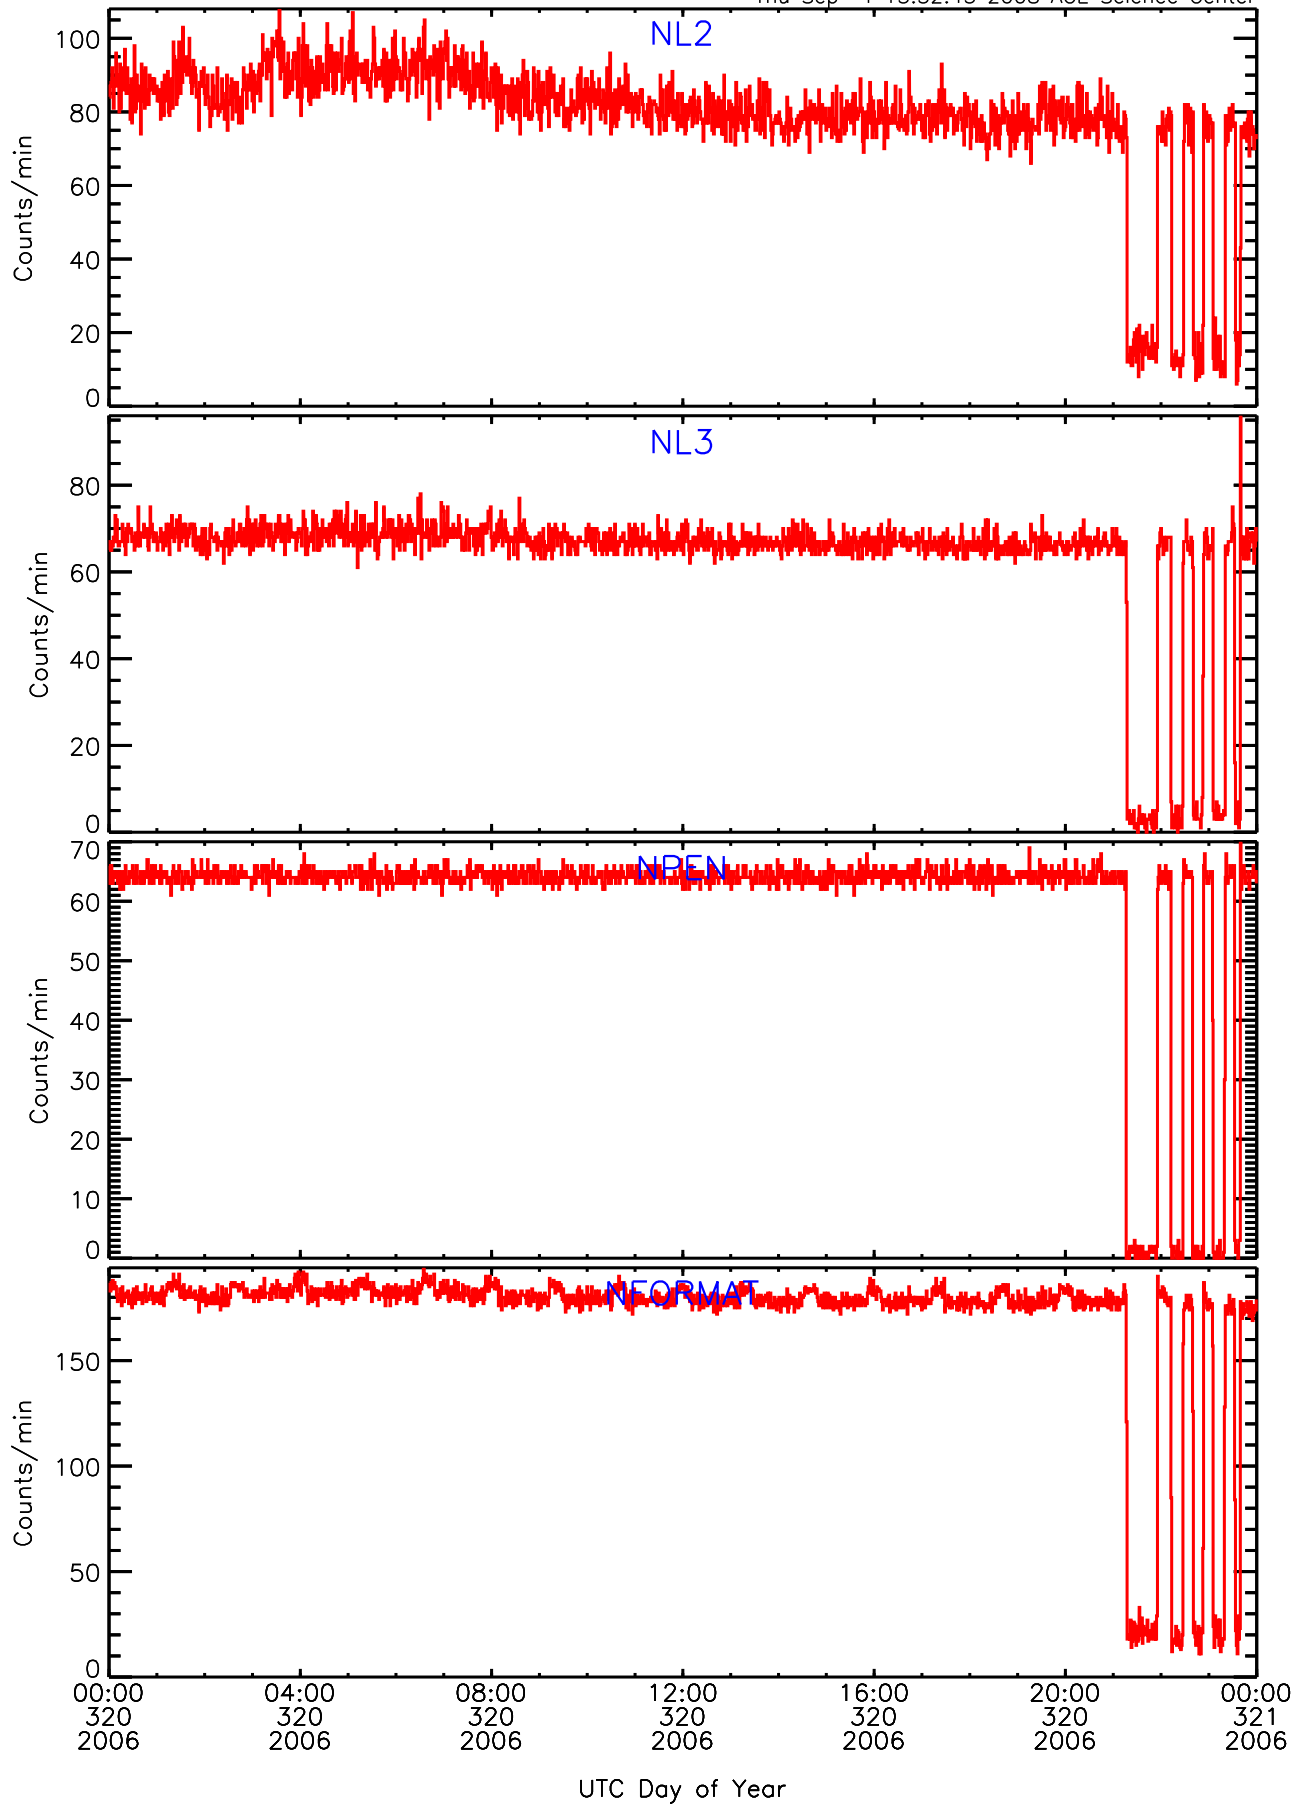

LET behind EVPRATES Data for 2006-320

Thu Sep 4 13:52:45 2008 ACE Science Center