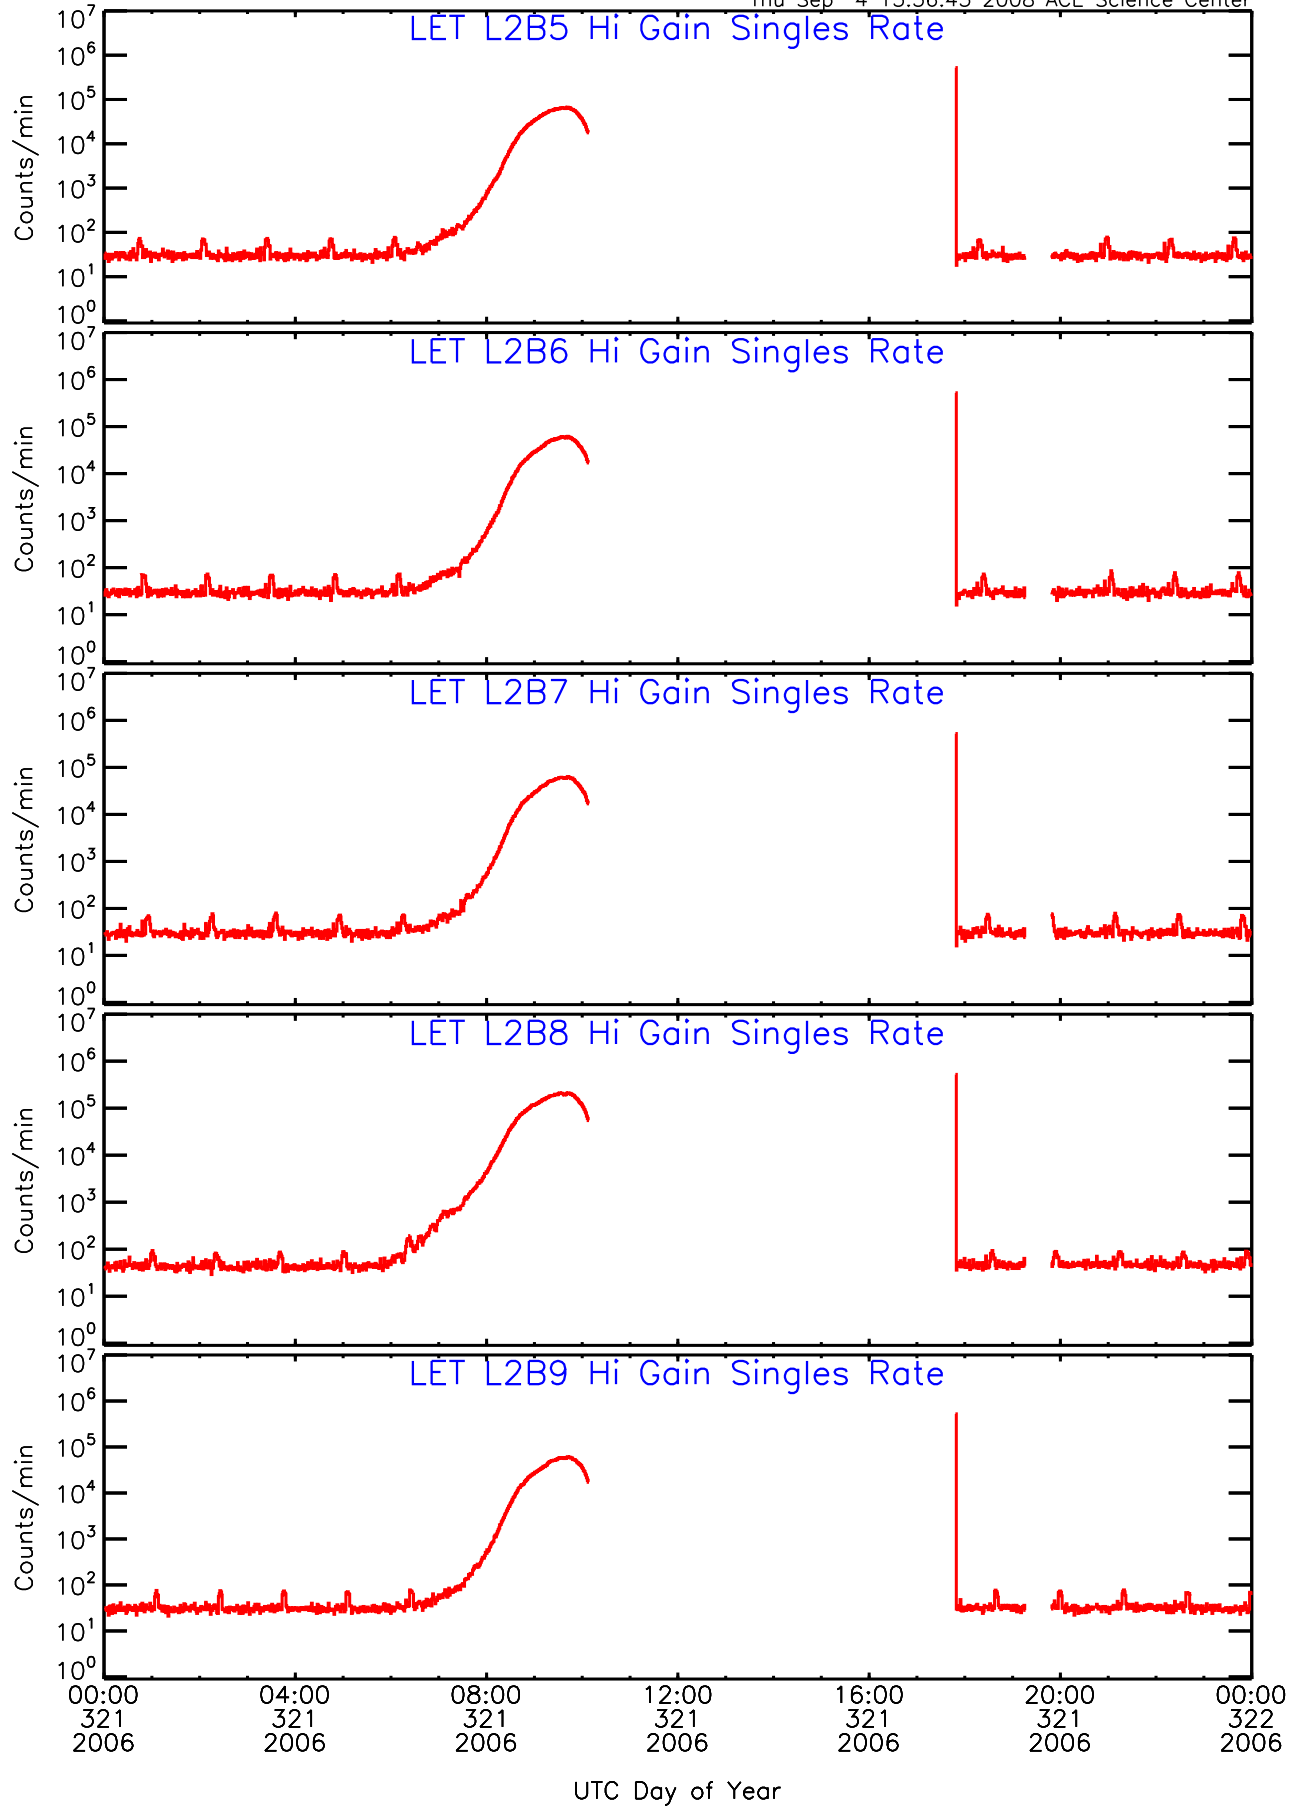

LET behind Hi-Gain SINGLES RATES Data for 2006-321

Thu Sep 4 13:56:43 2008 ACE Science Center