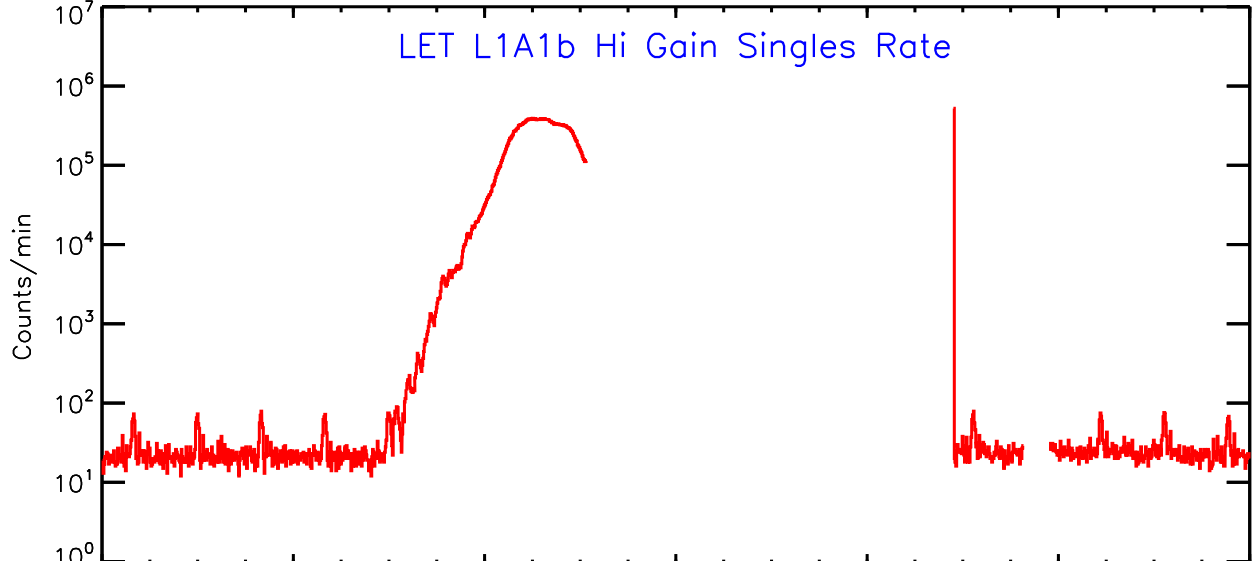

LET behind Hi-Gain SINGLES RATES Data for 2006-321

Thu Sep 4 13:56:24 2008 ACE Science Center

UTC Day of Year