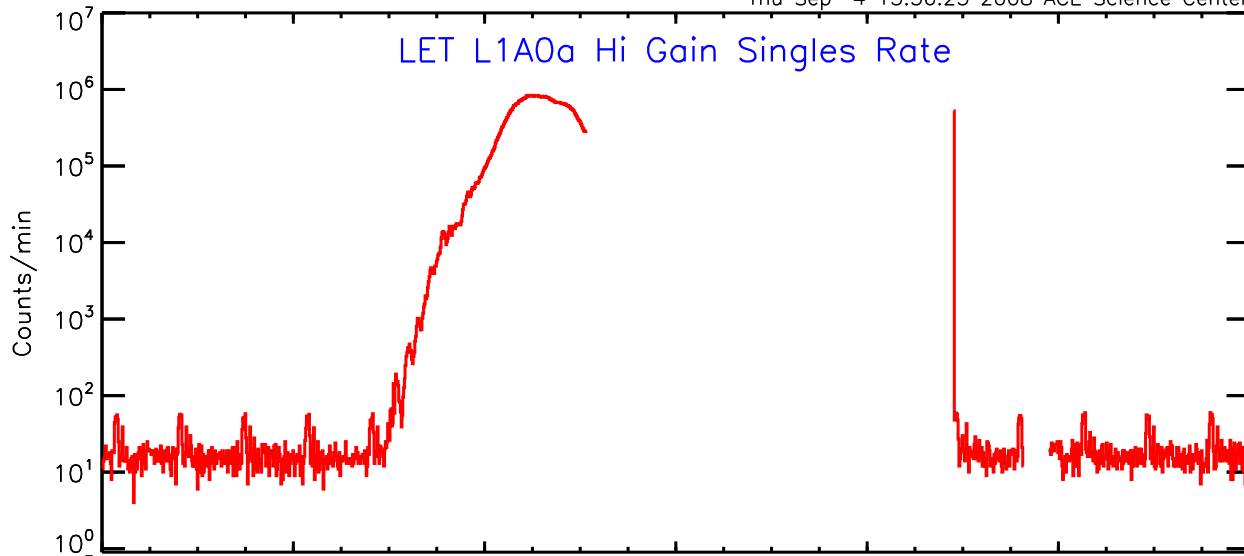

# LET behind Hi-Gain SINGLES RATES Data for 2006-321

Thu Sep 4 13:56:23 2008 ACE Science Center

UTC Day of Year