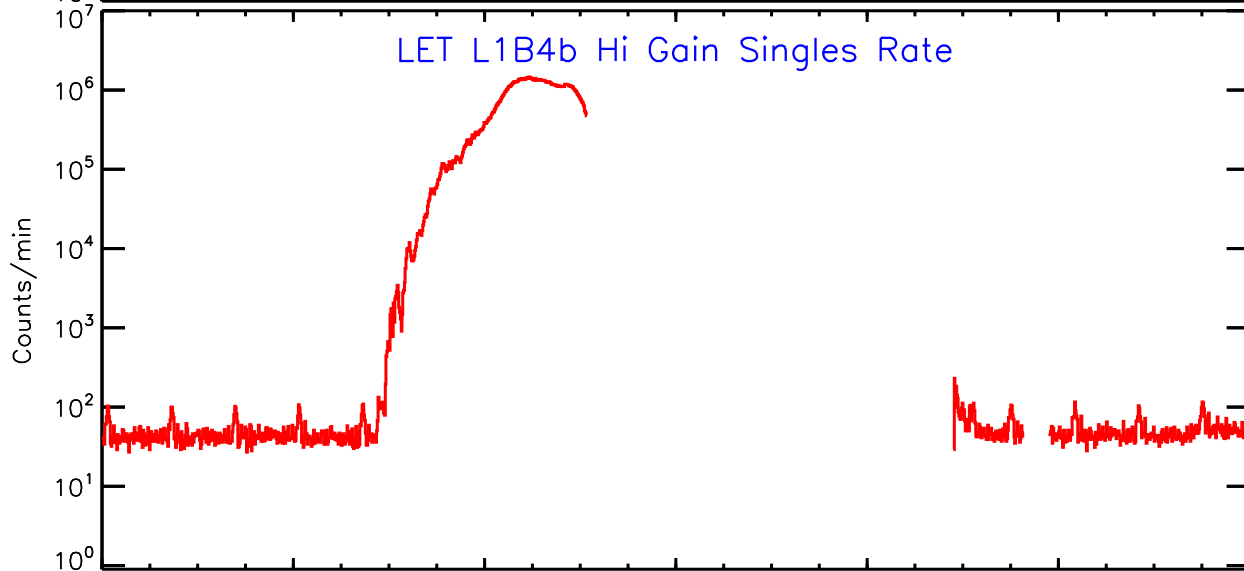

LET behind Hi-Gain SINGLES RATES Data for 2006-321

Thu Sep 4 13:56:25 2008 ACE Science Center

UTC Day of Year