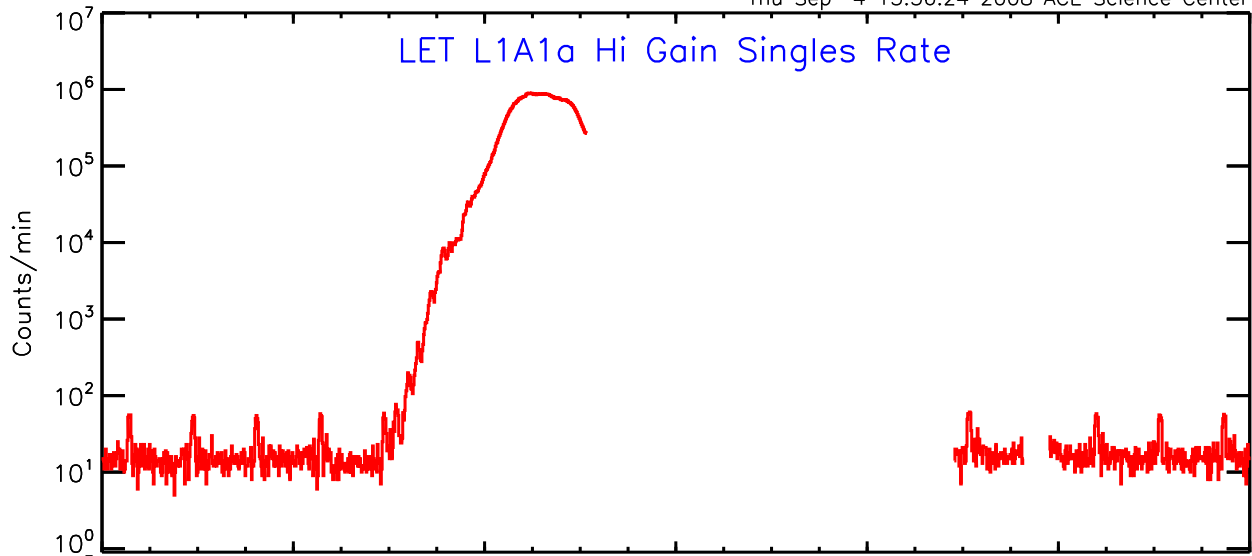

LET behind Hi-Gain SINGLES RATES Data for 2006-321

Thu Sep 4 13:56:24 2008 ACE Science Center

UTC Day of Year