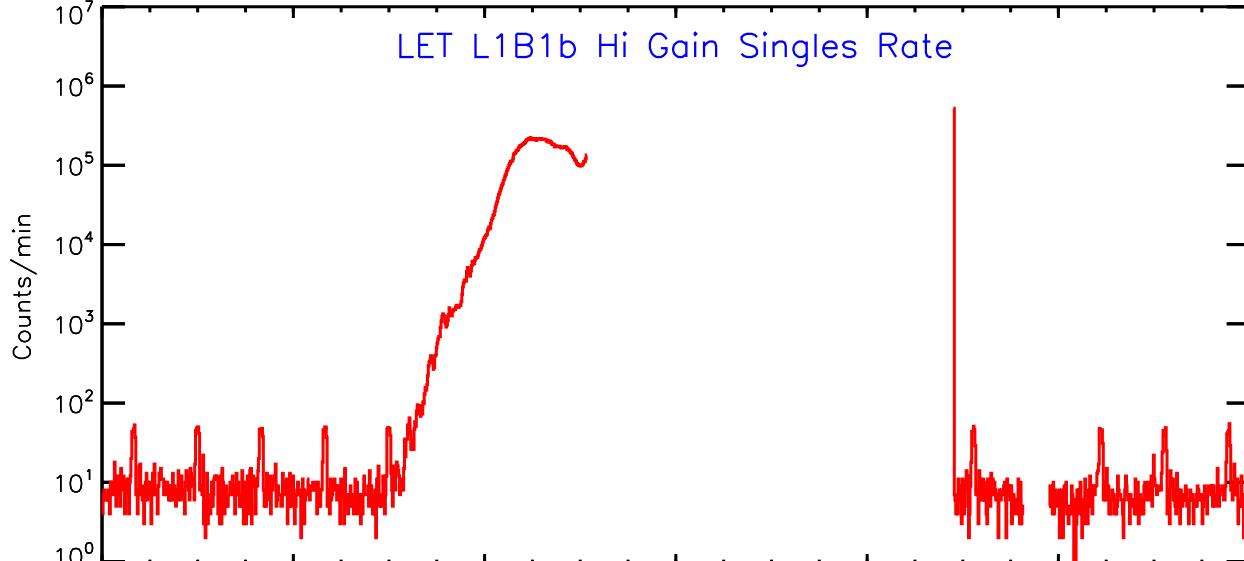

LET behind Hi-Gain SINGLES RATES Data for 2006-321

Thu Sep 4 13:56:24 2008 ACE Science Center

UTC Day of Year