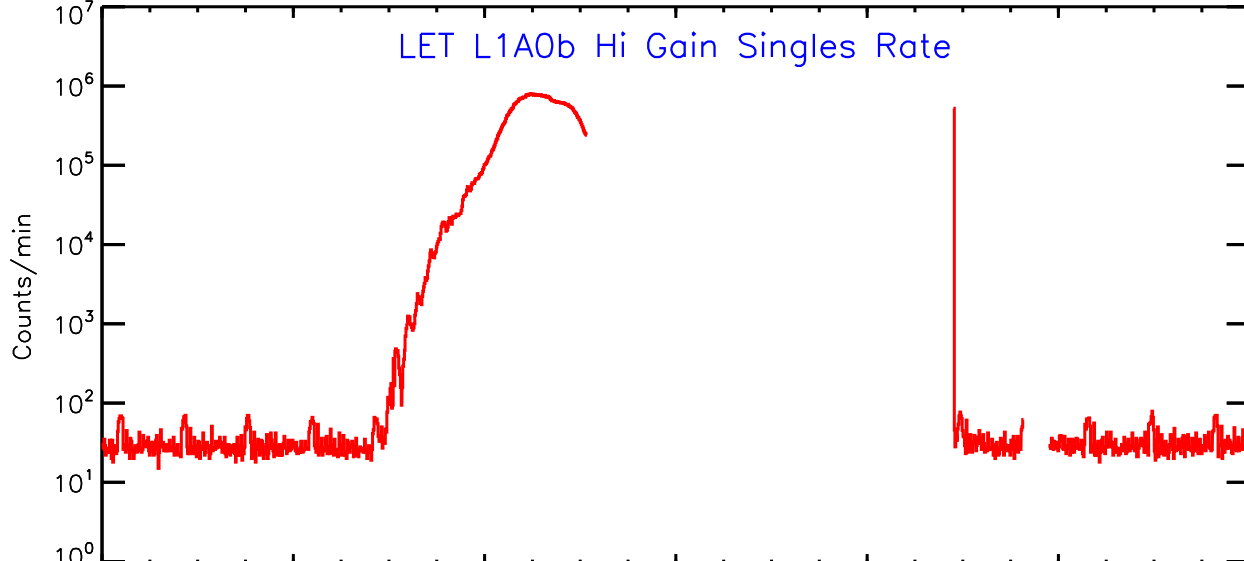

# LET behind Hi-Gain SINGLES RATES Data for 2006-321

Thu Sep 4 13:56:23 2008 ACE Science Center

UTC Day of Year