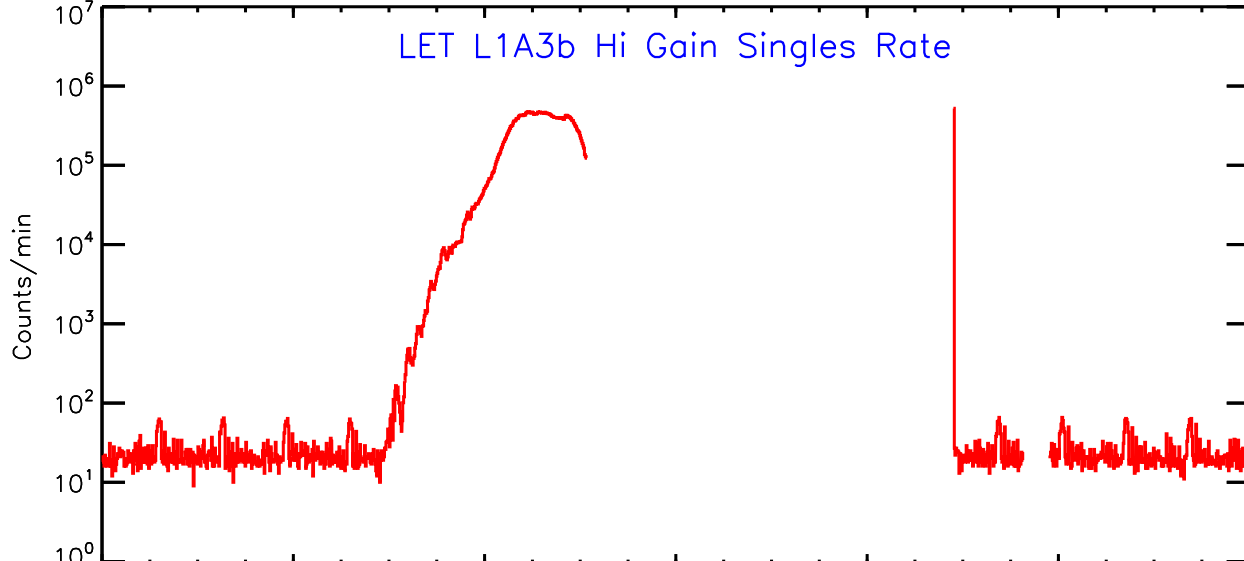

LET behind Hi-Gain SINGLES RATES Data for 2006-321

Thu Sep 4 13:56:24 2008 ACE Science Center

UTC Day of Year