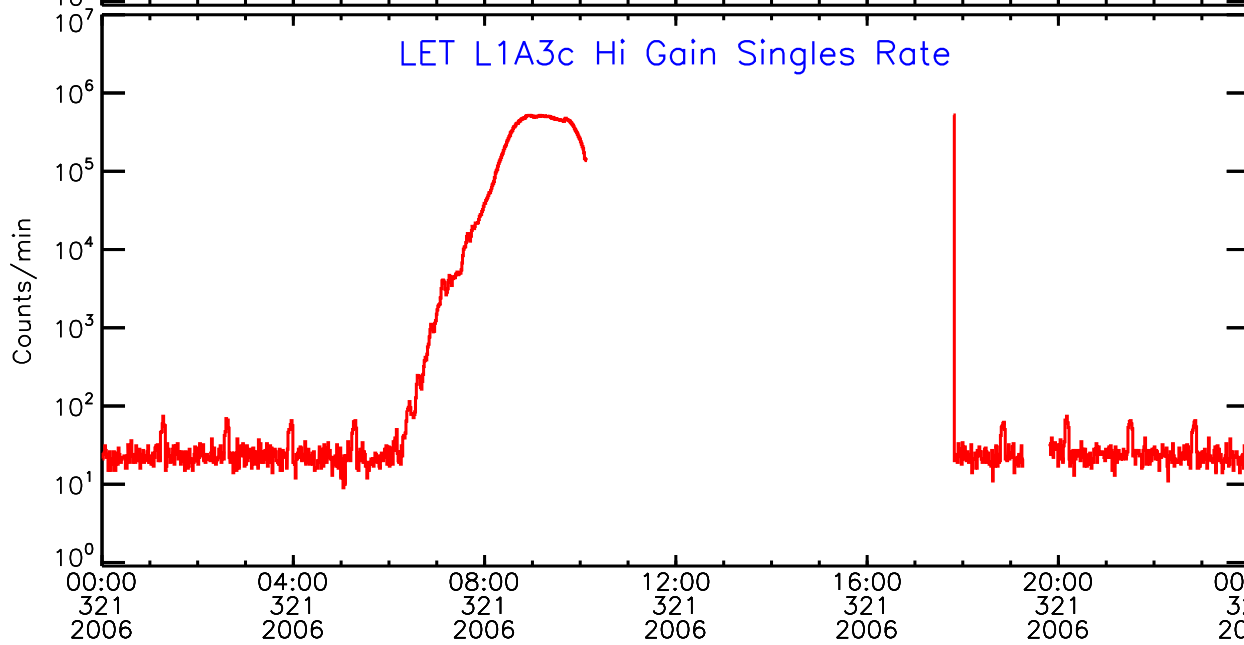

LET behind Hi-Gain SINGLES RATES Data for 2006-321

Thu Sep 4 13:56:24 2008 ACE Science Center

UTC Day of Year