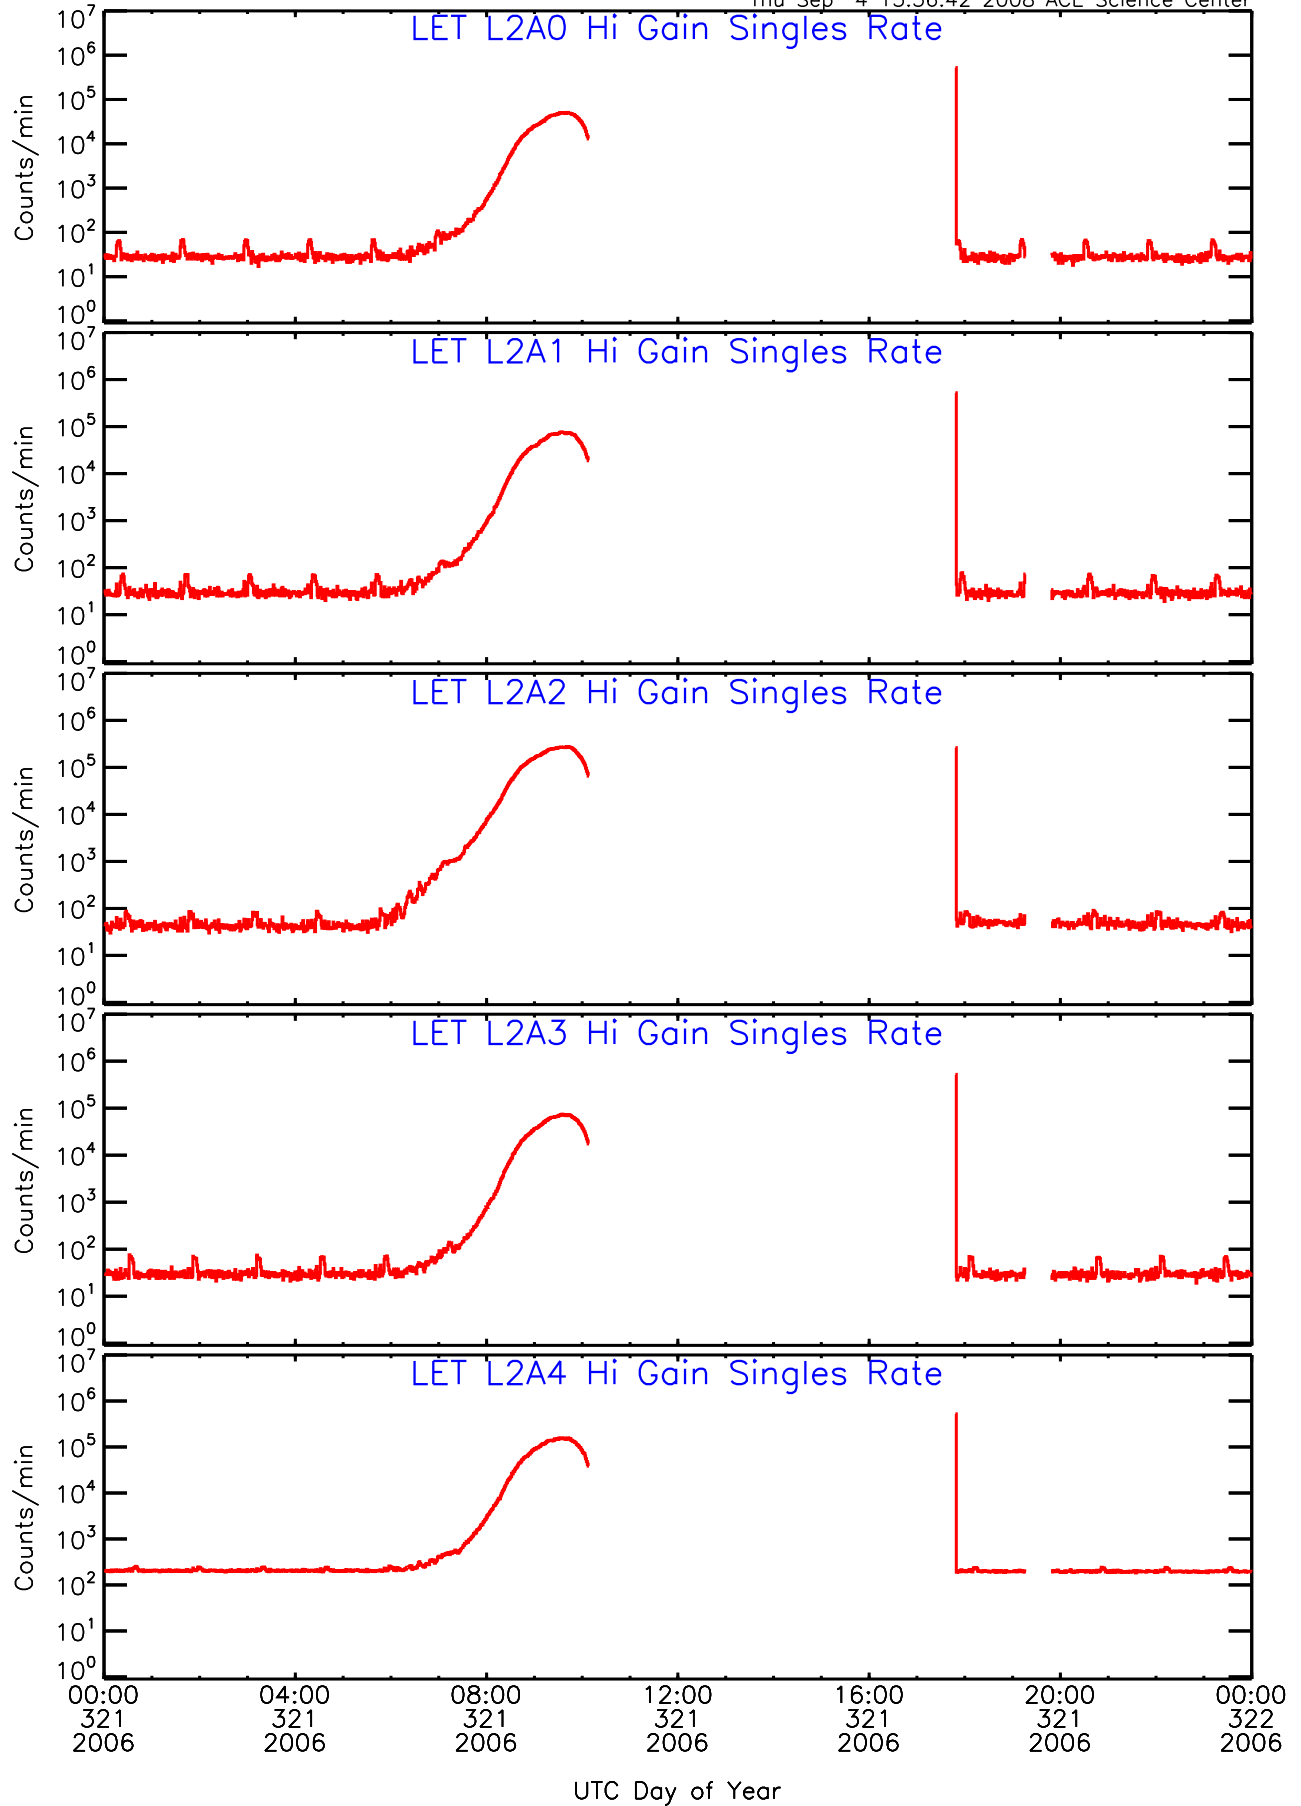

LET behind Hi-Gain SINGLES RATES Data for 2006-321

Thu Sep 4 13:56:42 2008 ACE Science Center