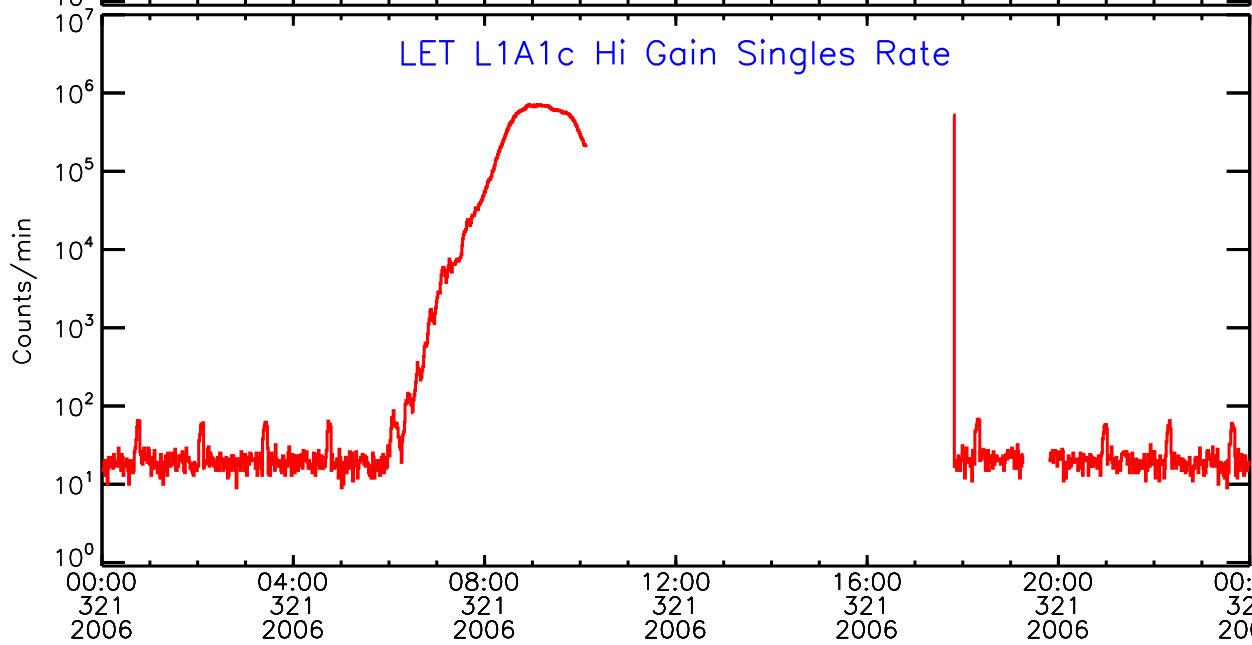

LET behind Hi-Gain SINGLES RATES Data for 2006-321

Thu Sep 4 13:56:24 2008 ACE Science Center

UTC Day of Year