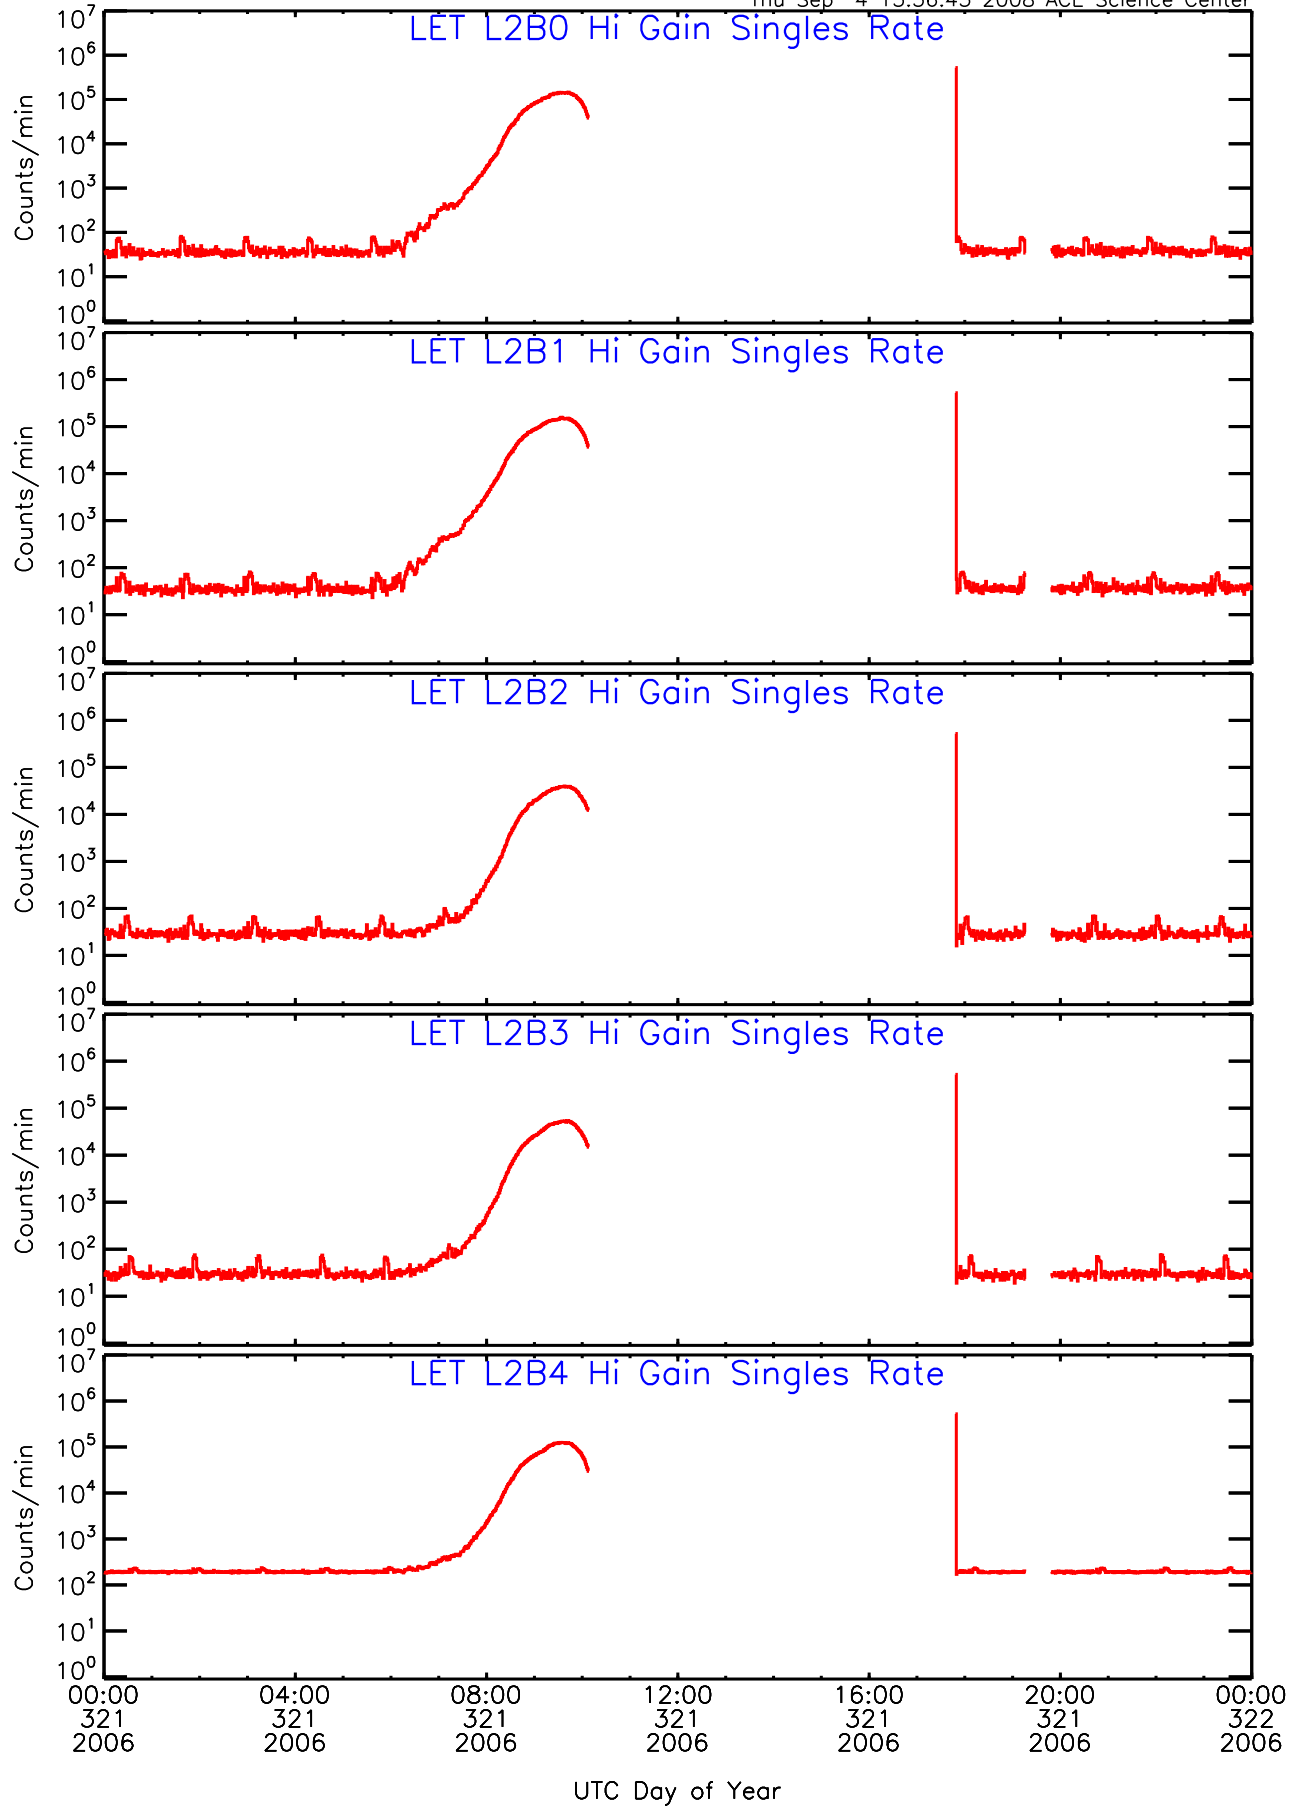

LET behind Hi-Gain SINGLES RATES Data for 2006-321

Thu Sep 4 13:56:43 2008 ACE Science Center