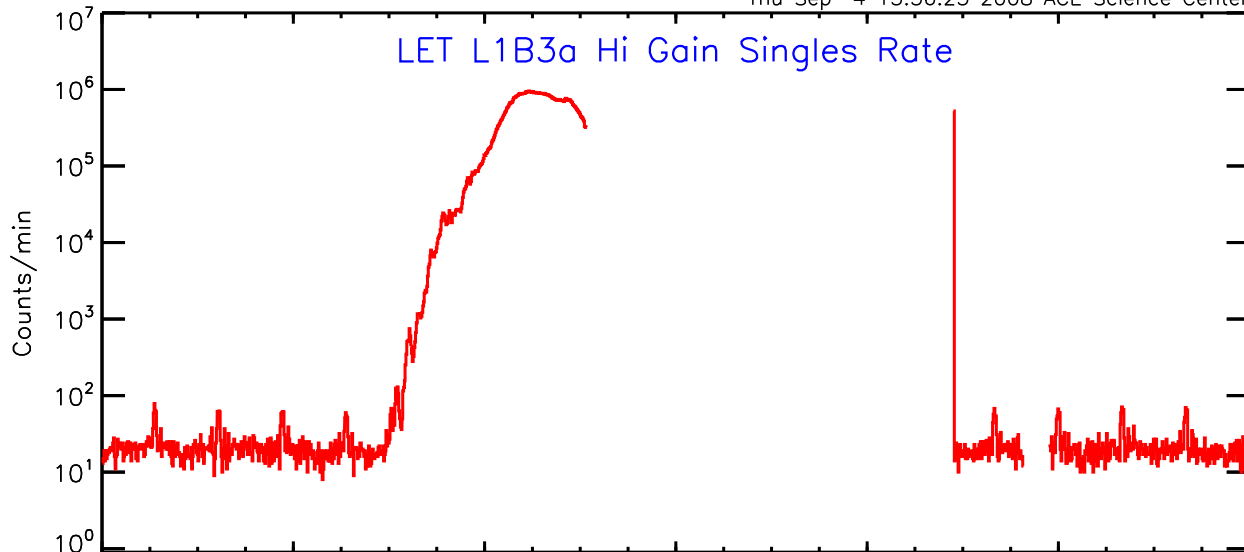

LET behind Hi-Gain SINGLES RATES Data for 2006-321

Thu Sep 4 13:56:25 2008 ACE Science Center

UTC Day of Year