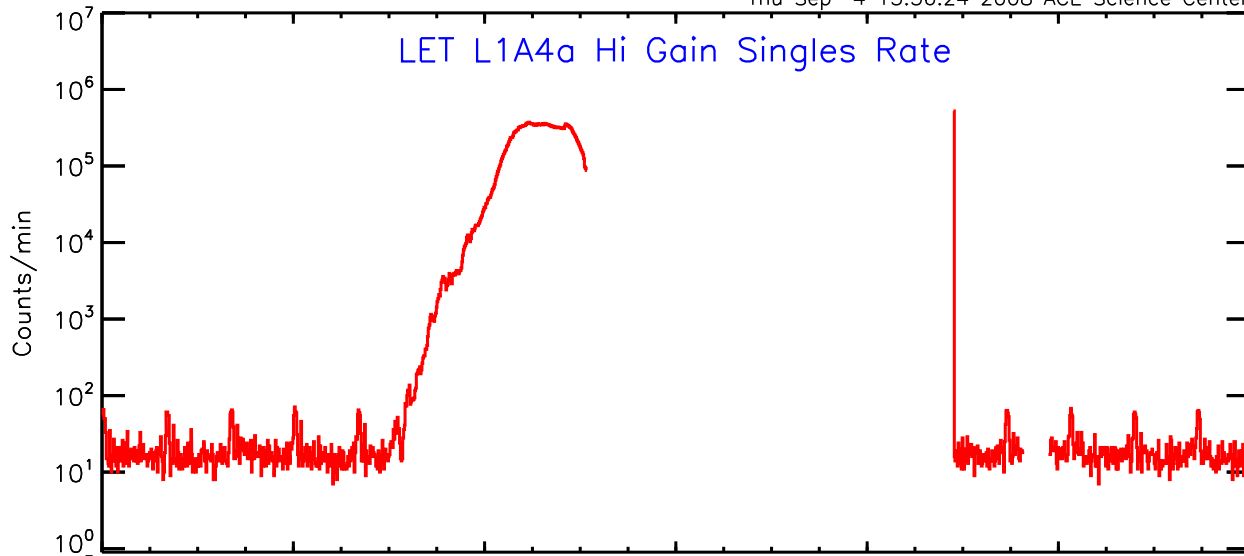

LET behind Hi-Gain SINGLES RATES Data for 2006-321

Thu Sep 4 13:56:24 2008 ACE Science Center

UTC Day of Year