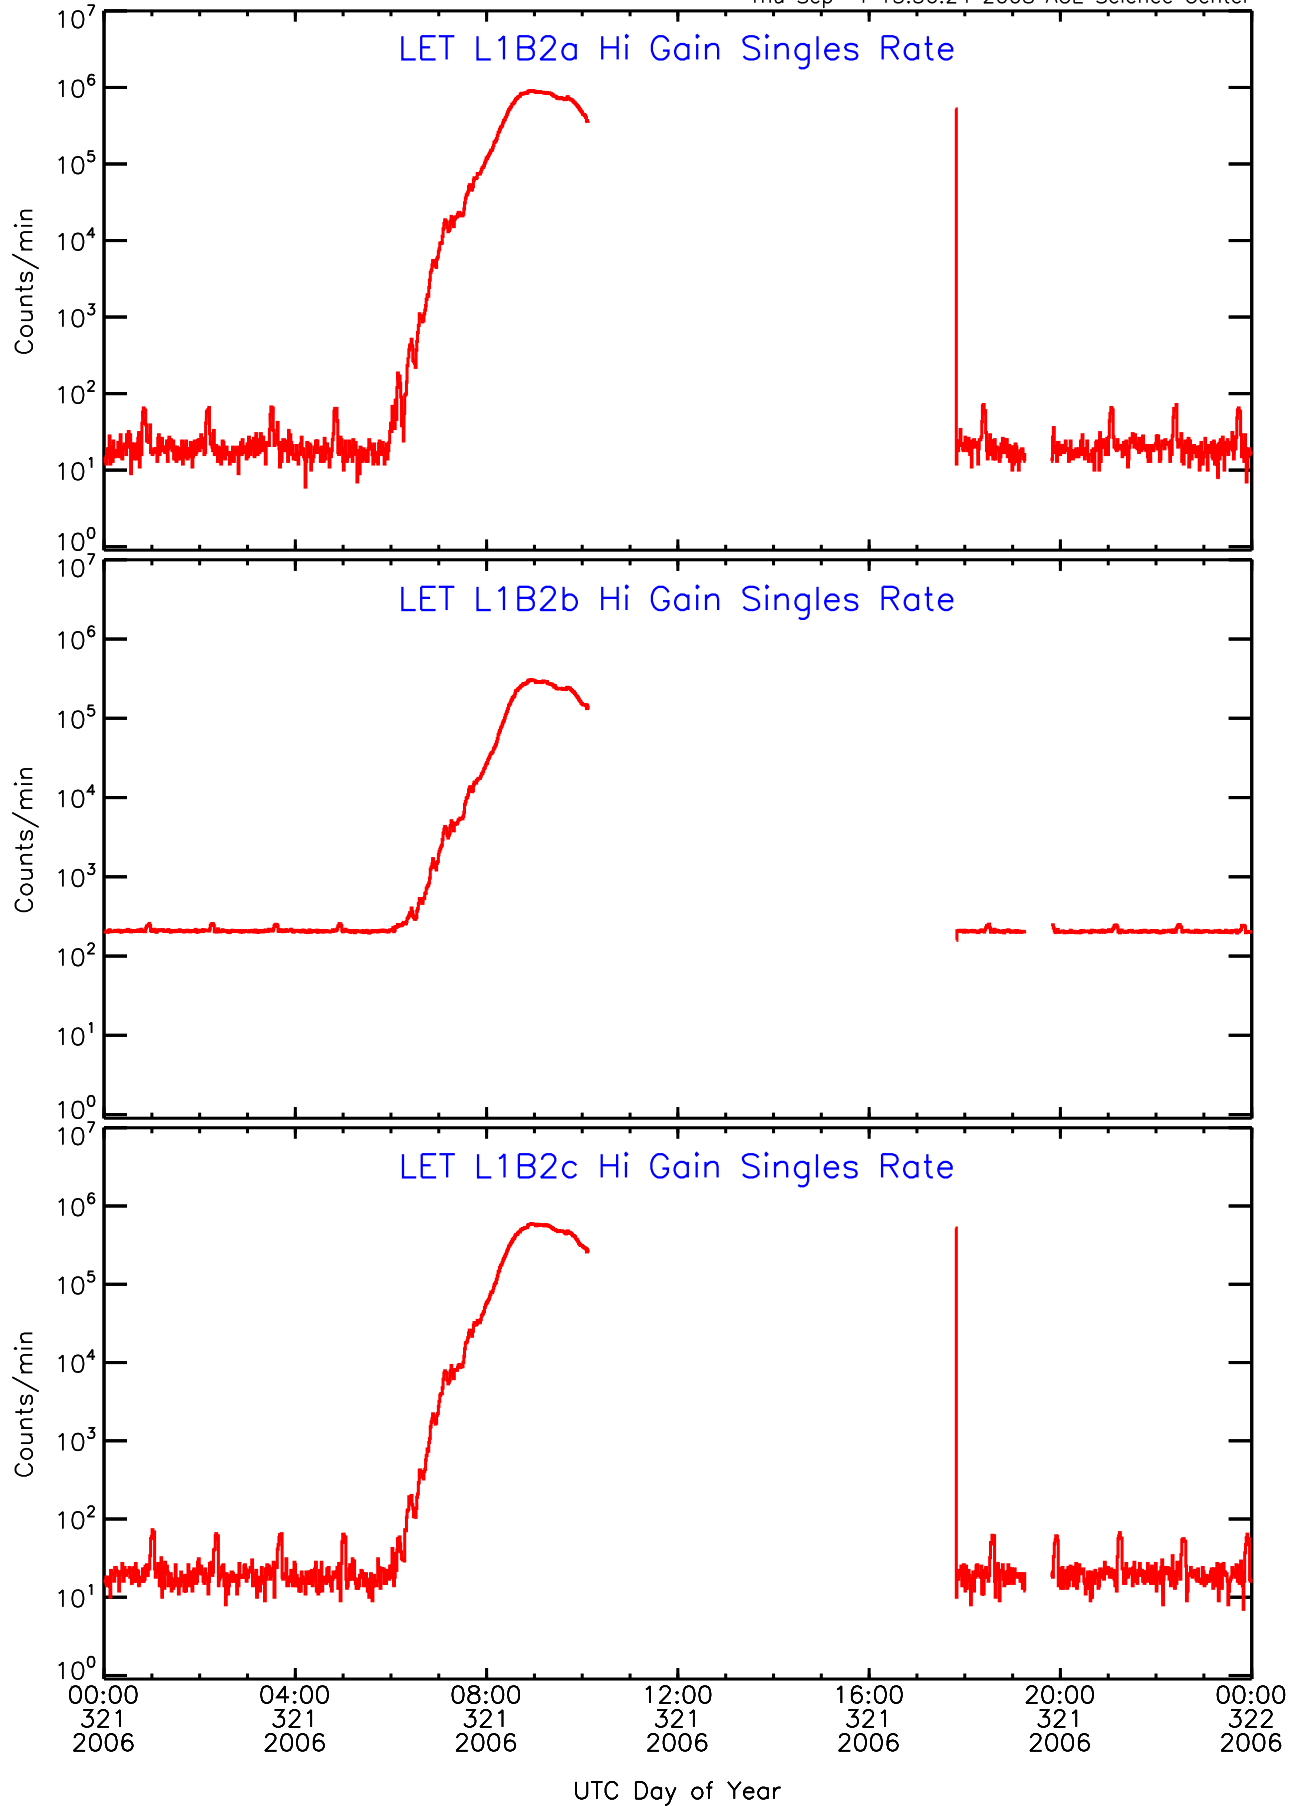

LET behind Hi-Gain SINGLES RATES Data for 2006-321

Thu Sep 4 13:56:24 2008 ACE Science Center