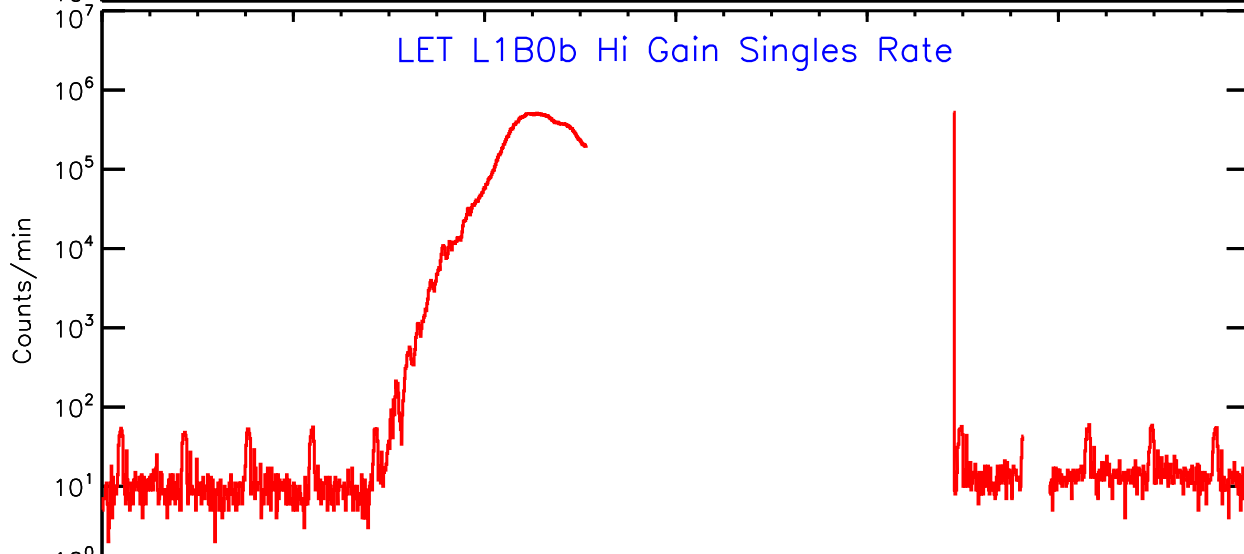

LET behind Hi-Gain SINGLES RATES Data for 2006-321

Thu Sep 4 13:56:24 2008 ACE Science Center

UTC Day of Year