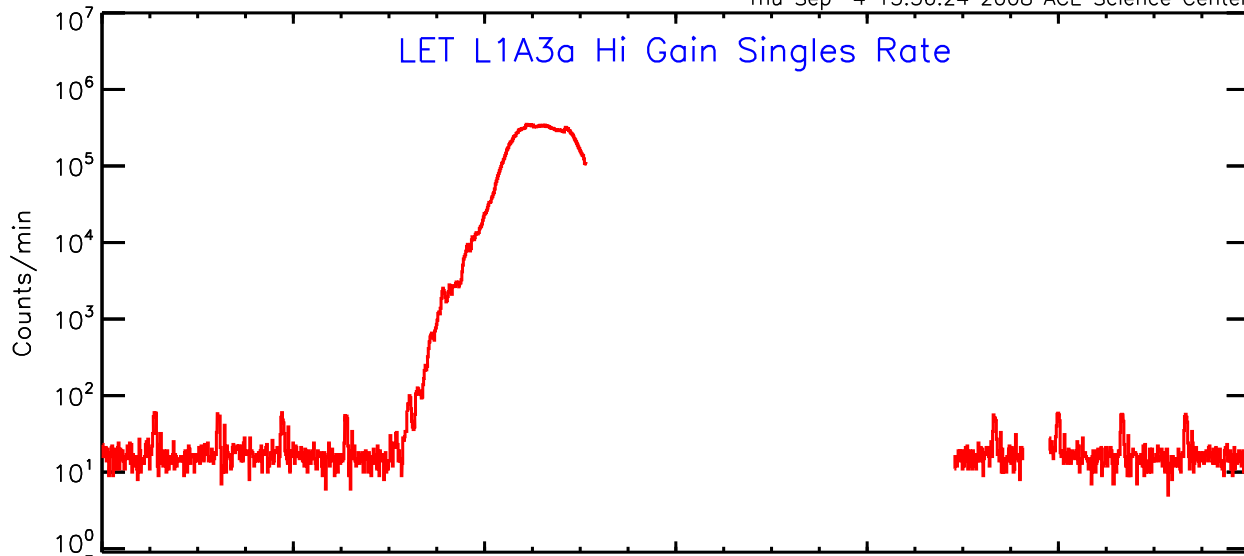

LET behind Hi-Gain SINGLES RATES Data for 2006-321

Thu Sep 4 13:56:24 2008 ACE Science Center

UTC Day of Year