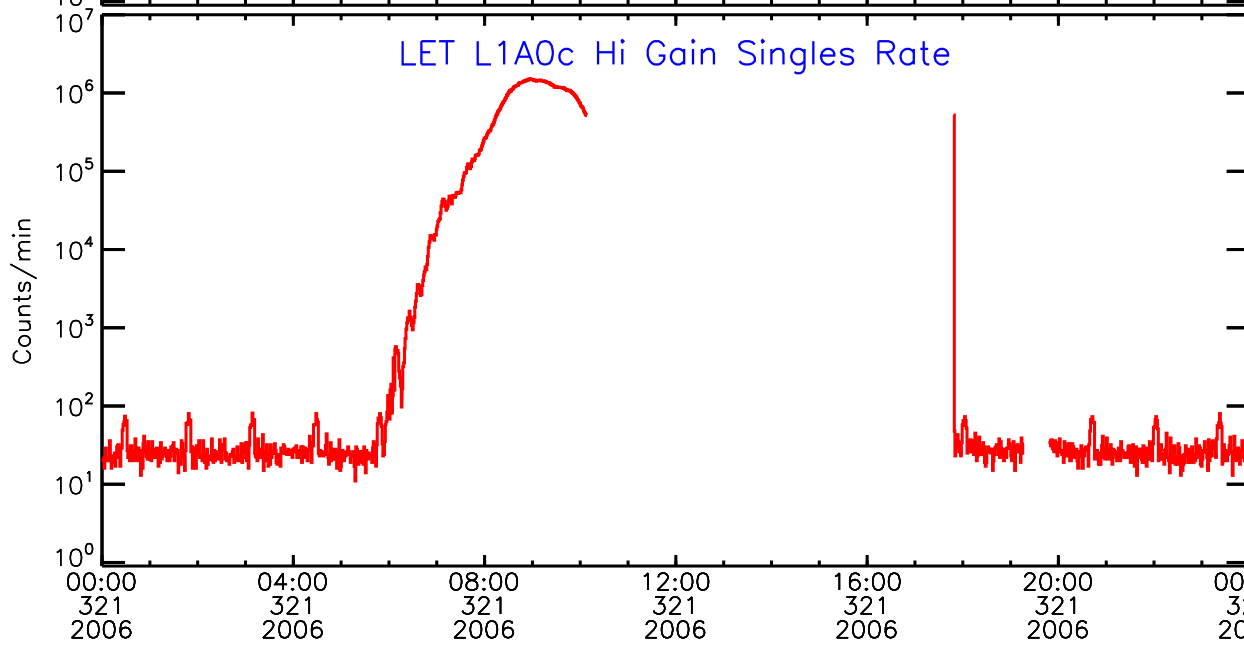

# LET behind Hi-Gain SINGLES RATES Data for 2006-321

Thu Sep 4 13:56:23 2008 ACE Science Center

UTC Day of Year