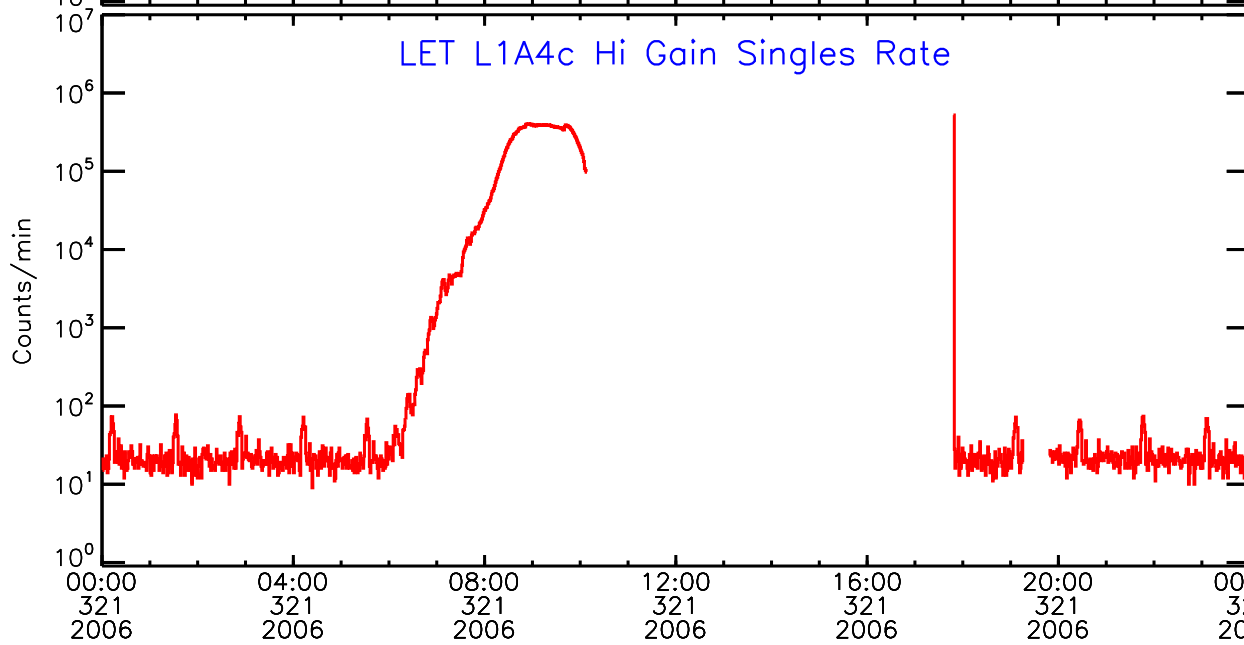

LET behind Hi-Gain SINGLES RATES Data for 2006-321

Thu Sep 4 13:56:24 2008 ACE Science Center

UTC Day of Year