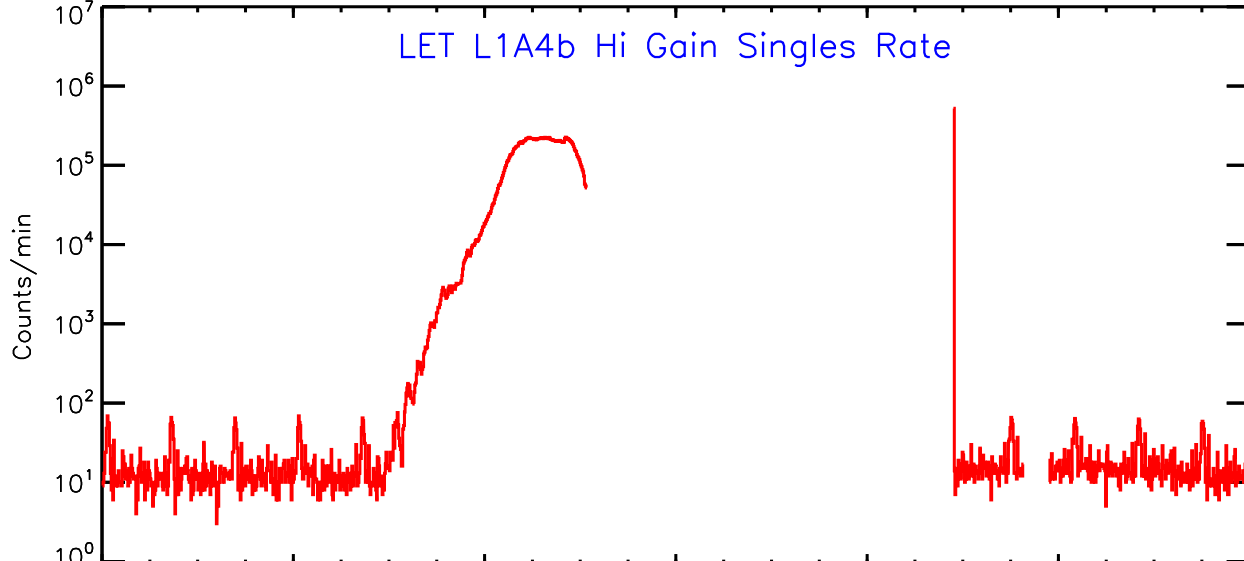

LET behind Hi-Gain SINGLES RATES Data for 2006-321

Thu Sep 4 13:56:24 2008 ACE Science Center

UTC Day of Year