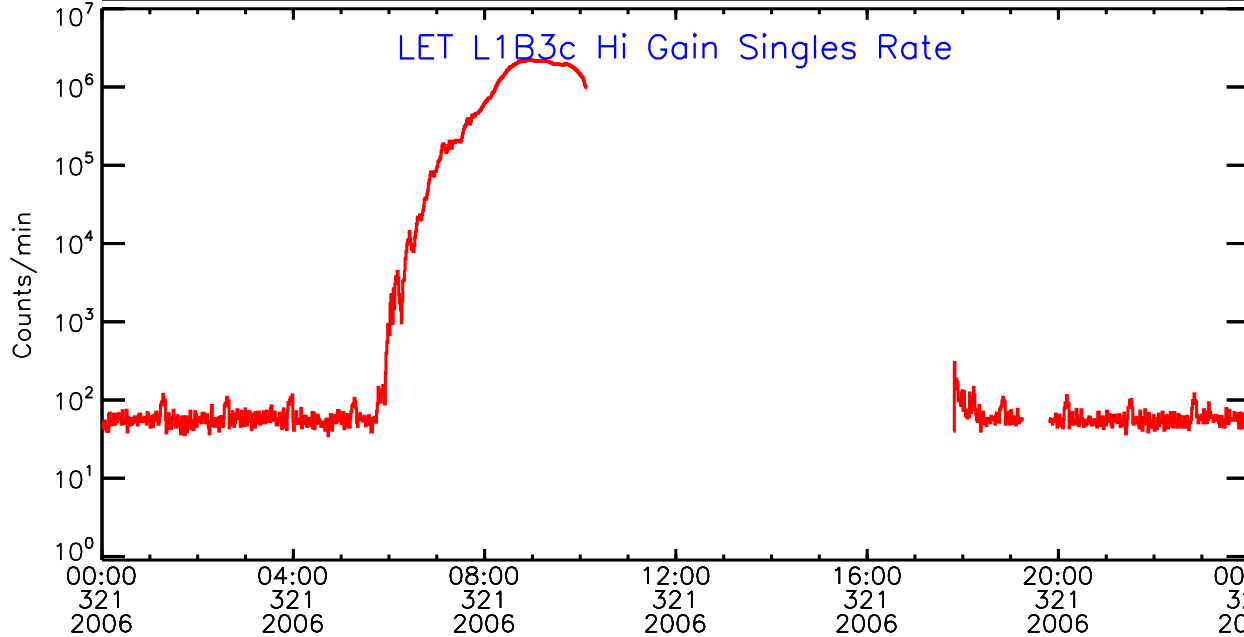

LET behind Hi-Gain SINGLES RATES Data for 2006-321

Thu Sep 4 13:56:25 2008 ACE Science Center

UTC Day of Year