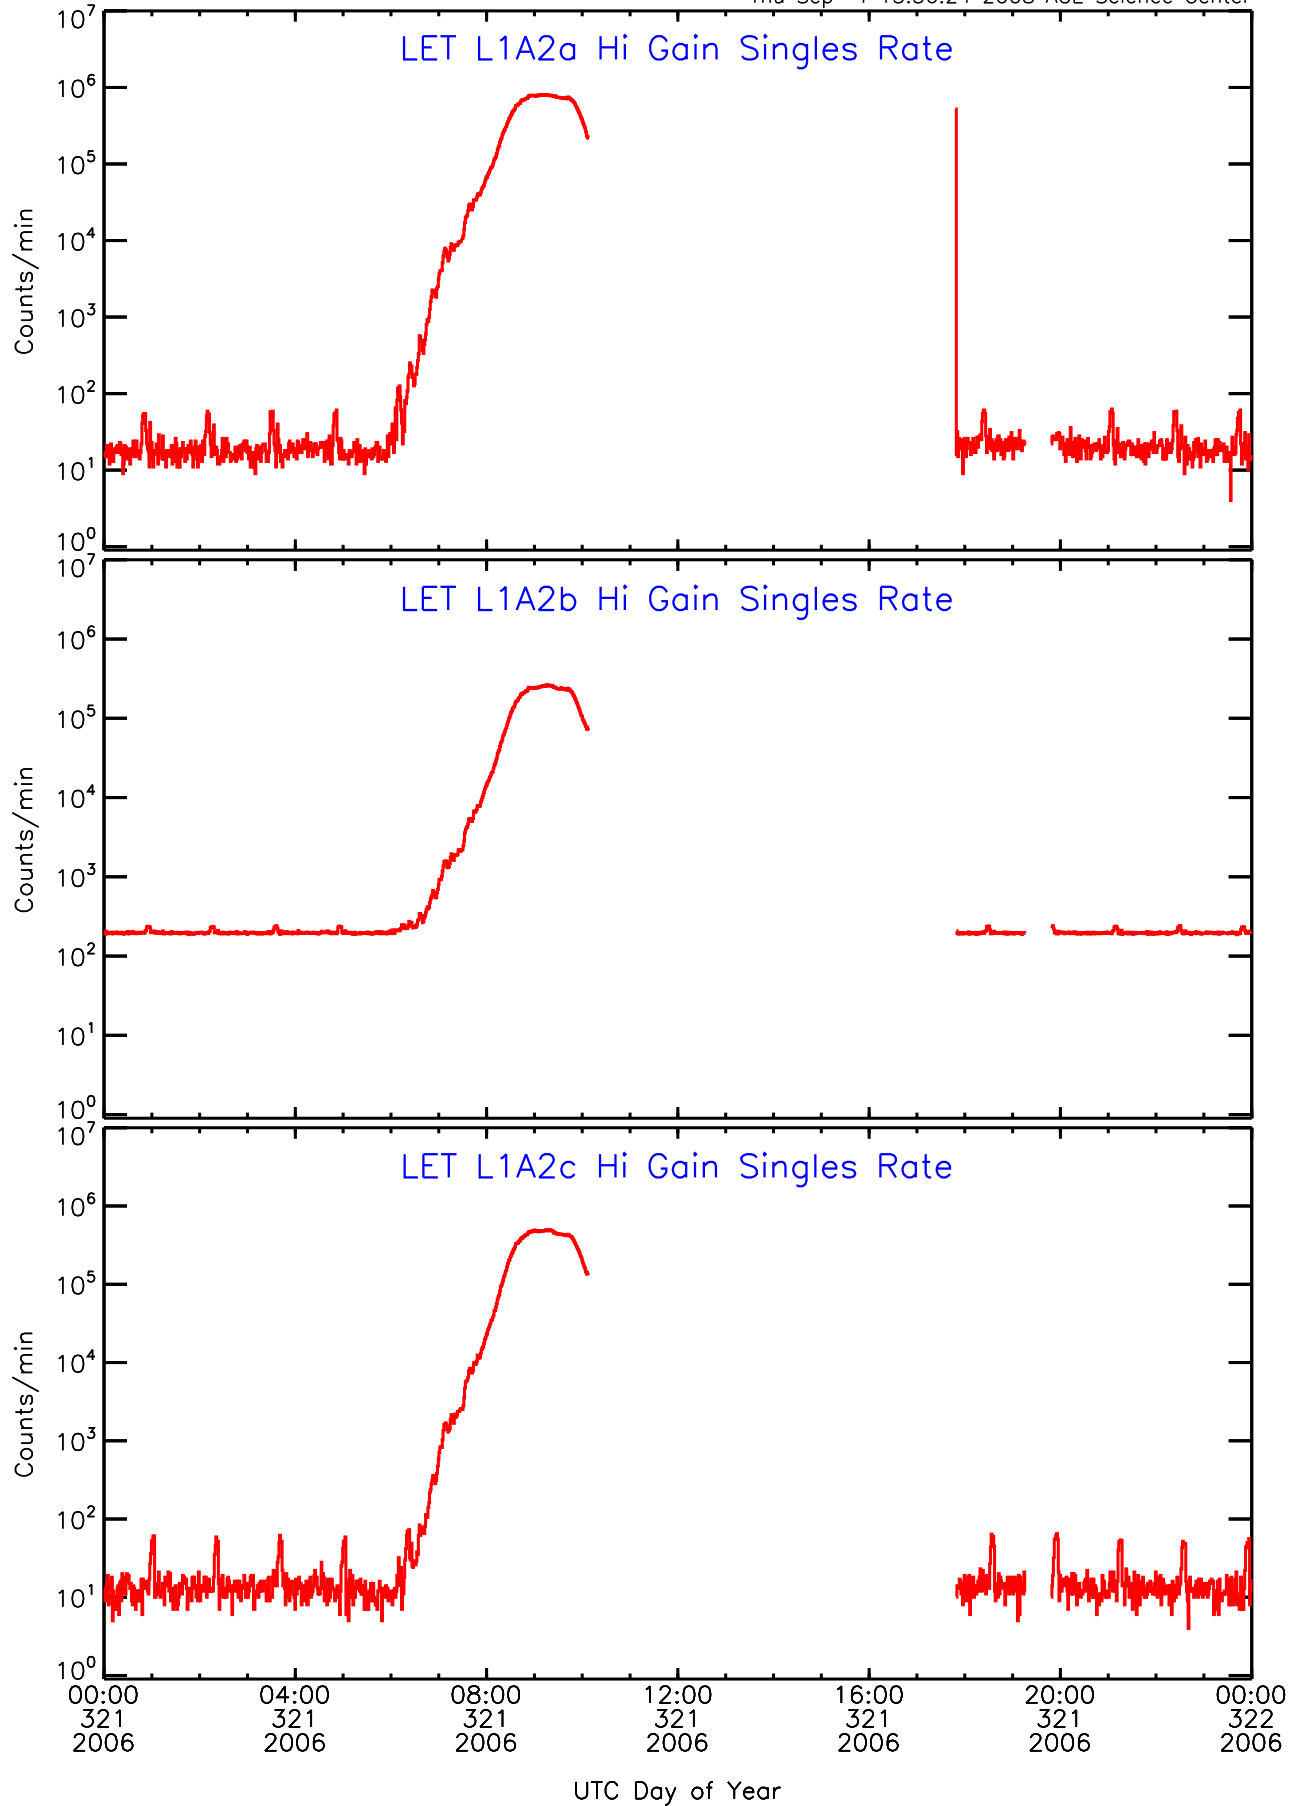

LET behind Hi-Gain SINGLES RATES Data for 2006-321

Thu Sep 4 13:56:24 2008 ACE Science Center