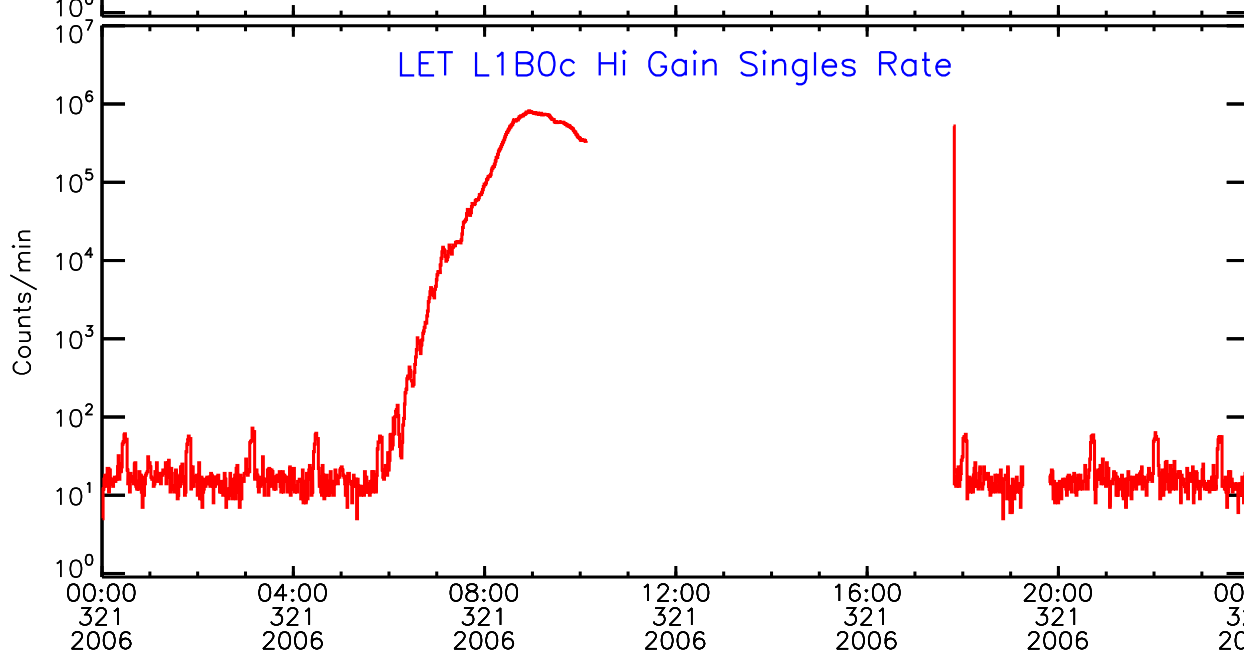

LET behind Hi-Gain SINGLES RATES Data for 2006-321

Thu Sep 4 13:56:24 2008 ACE Science Center

UTC Day of Year