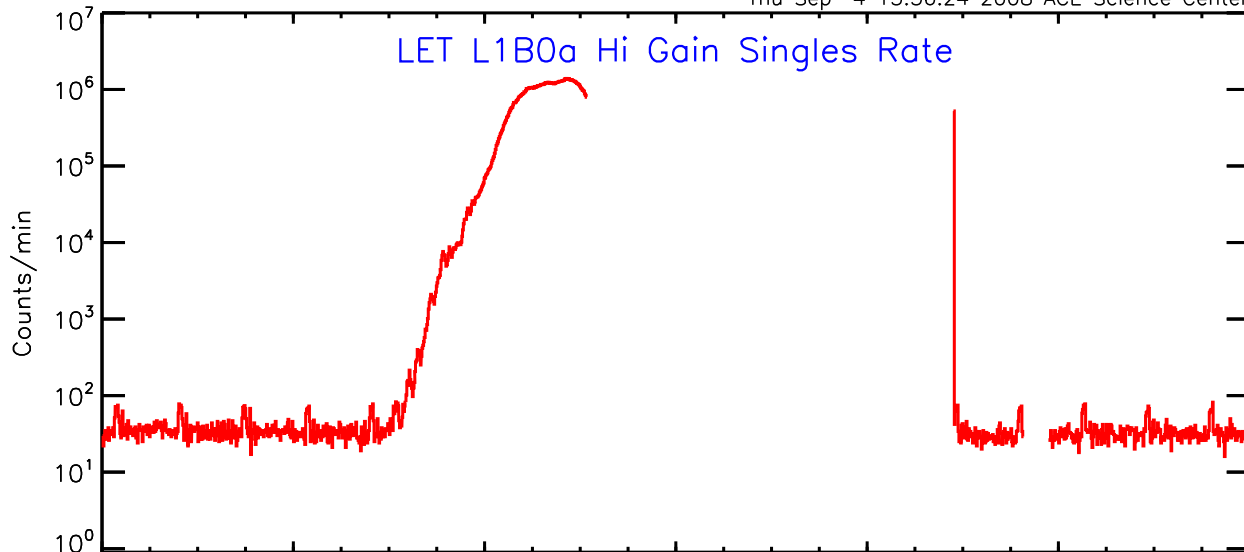

LET behind Hi-Gain SINGLES RATES Data for 2006-321

Thu Sep 4 13:56:24 2008 ACE Science Center

UTC Day of Year