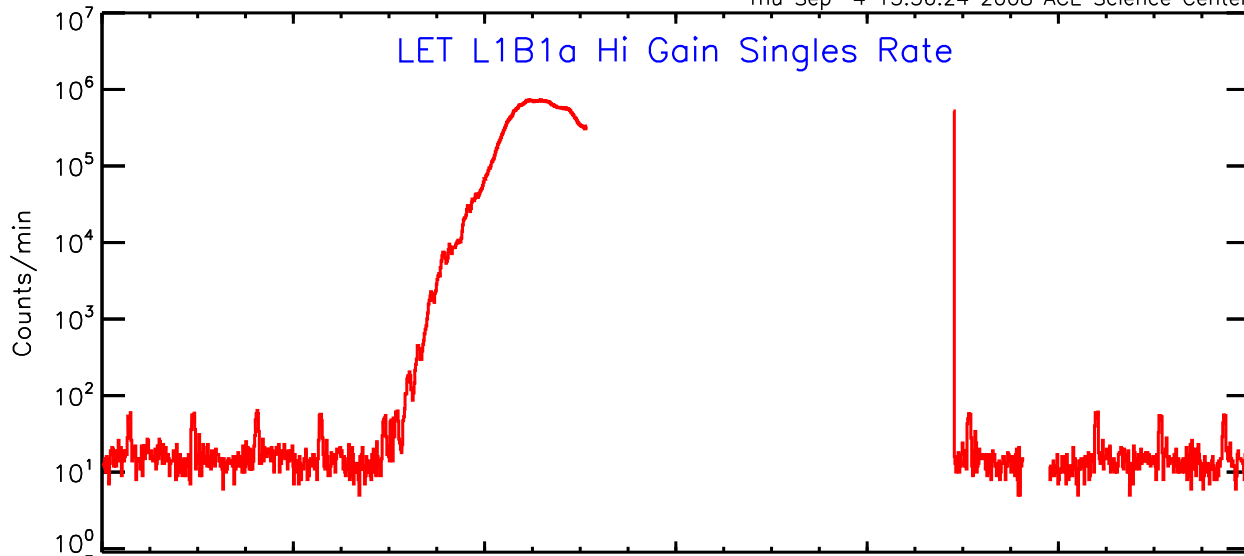

LET behind Hi-Gain SINGLES RATES Data for 2006-321

Thu Sep 4 13:56:24 2008 ACE Science Center

UTC Day of Year