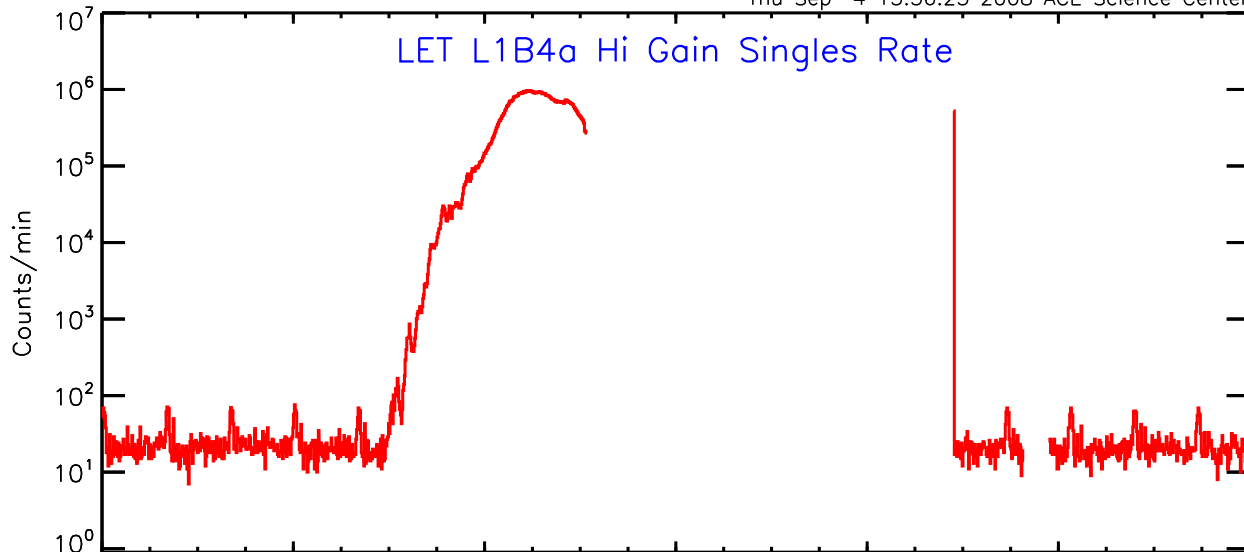

LET behind Hi-Gain SINGLES RATES Data for 2006-321

Thu Sep 4 13:56:25 2008 ACE Science Center

UTC Day of Year