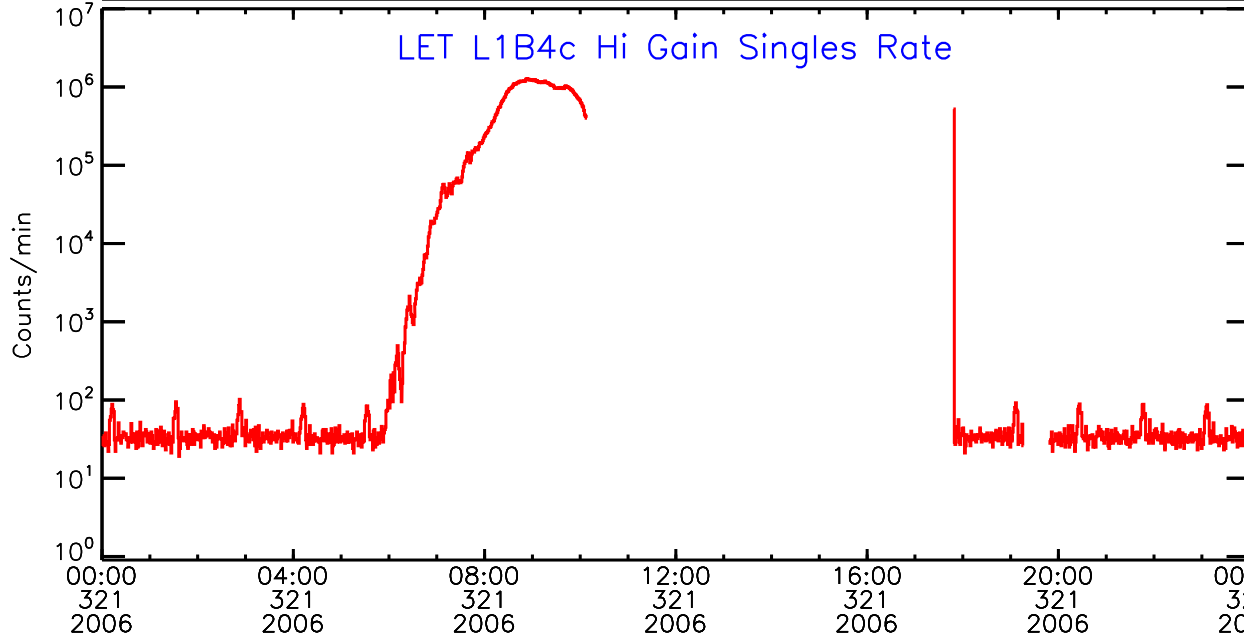

LET behind Hi-Gain SINGLES RATES Data for 2006-321

Thu Sep 4 13:56:25 2008 ACE Science Center

UTC Day of Year