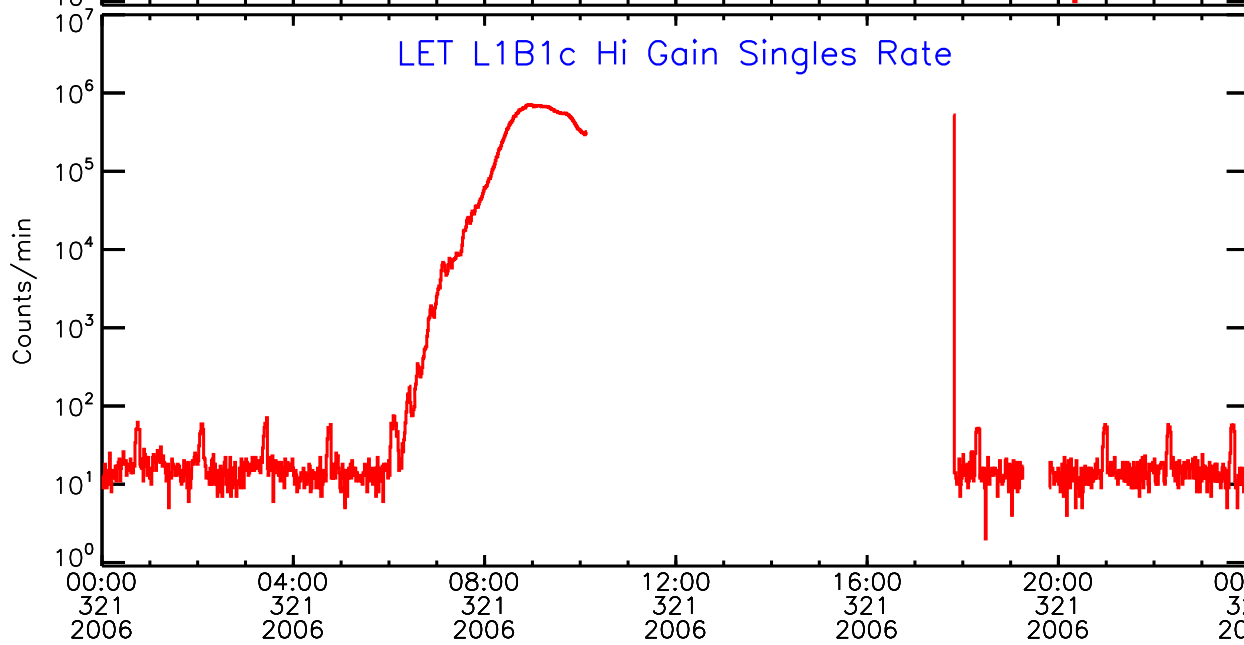

LET behind Hi-Gain SINGLES RATES Data for 2006-321

Thu Sep 4 13:56:24 2008 ACE Science Center

UTC Day of Year