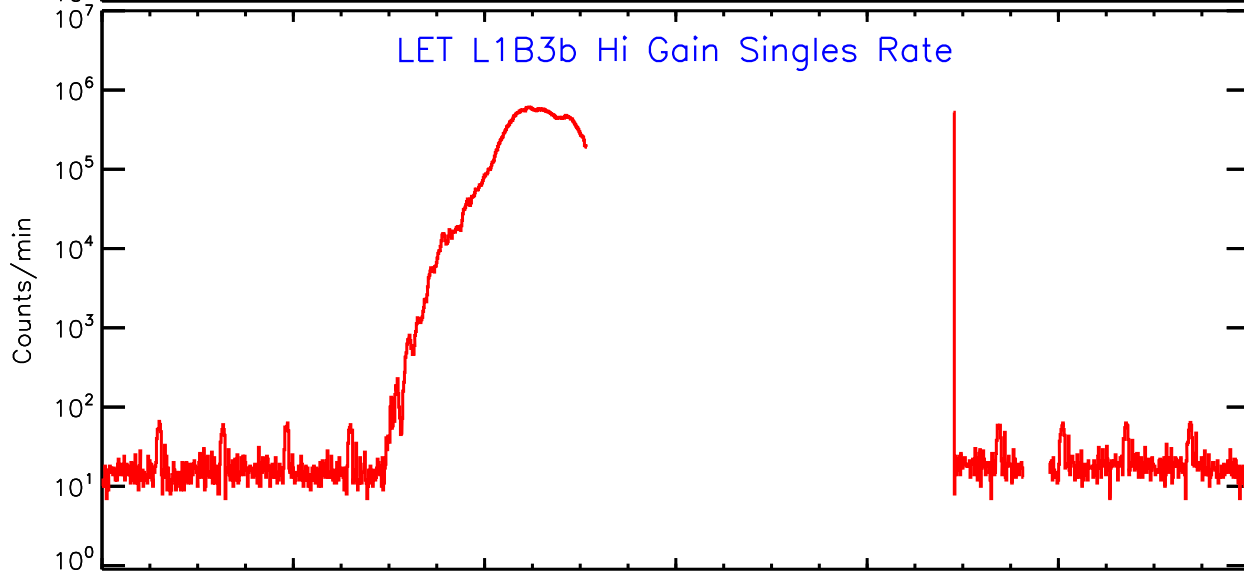

LET behind Hi-Gain SINGLES RATES Data for 2006-321

Thu Sep 4 13:56:25 2008 ACE Science Center

UTC Day of Year