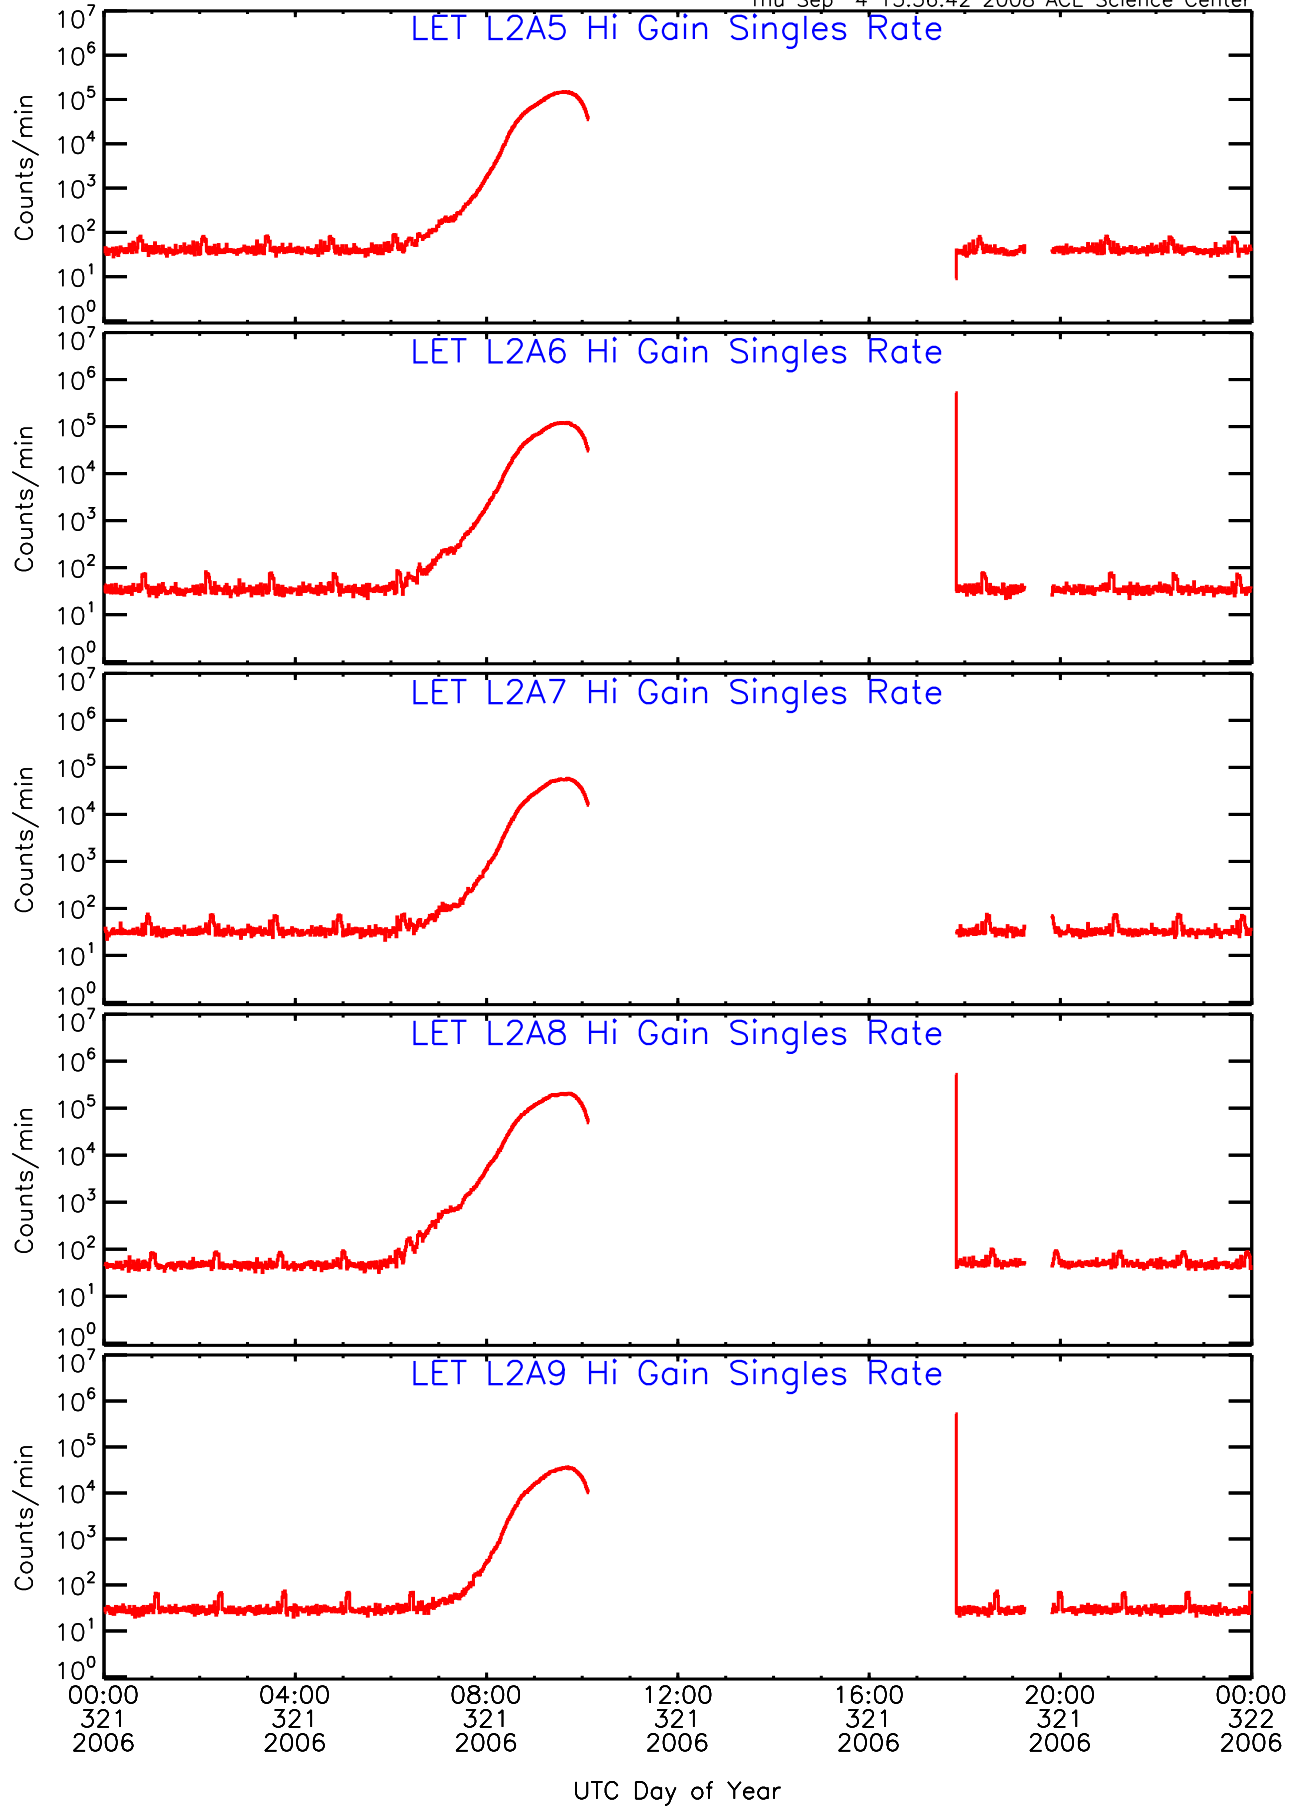

LET behind Hi-Gain SINGLES RATES Data for 2006-321

Thu Sep 4 13:56:42 2008 ACE Science Center