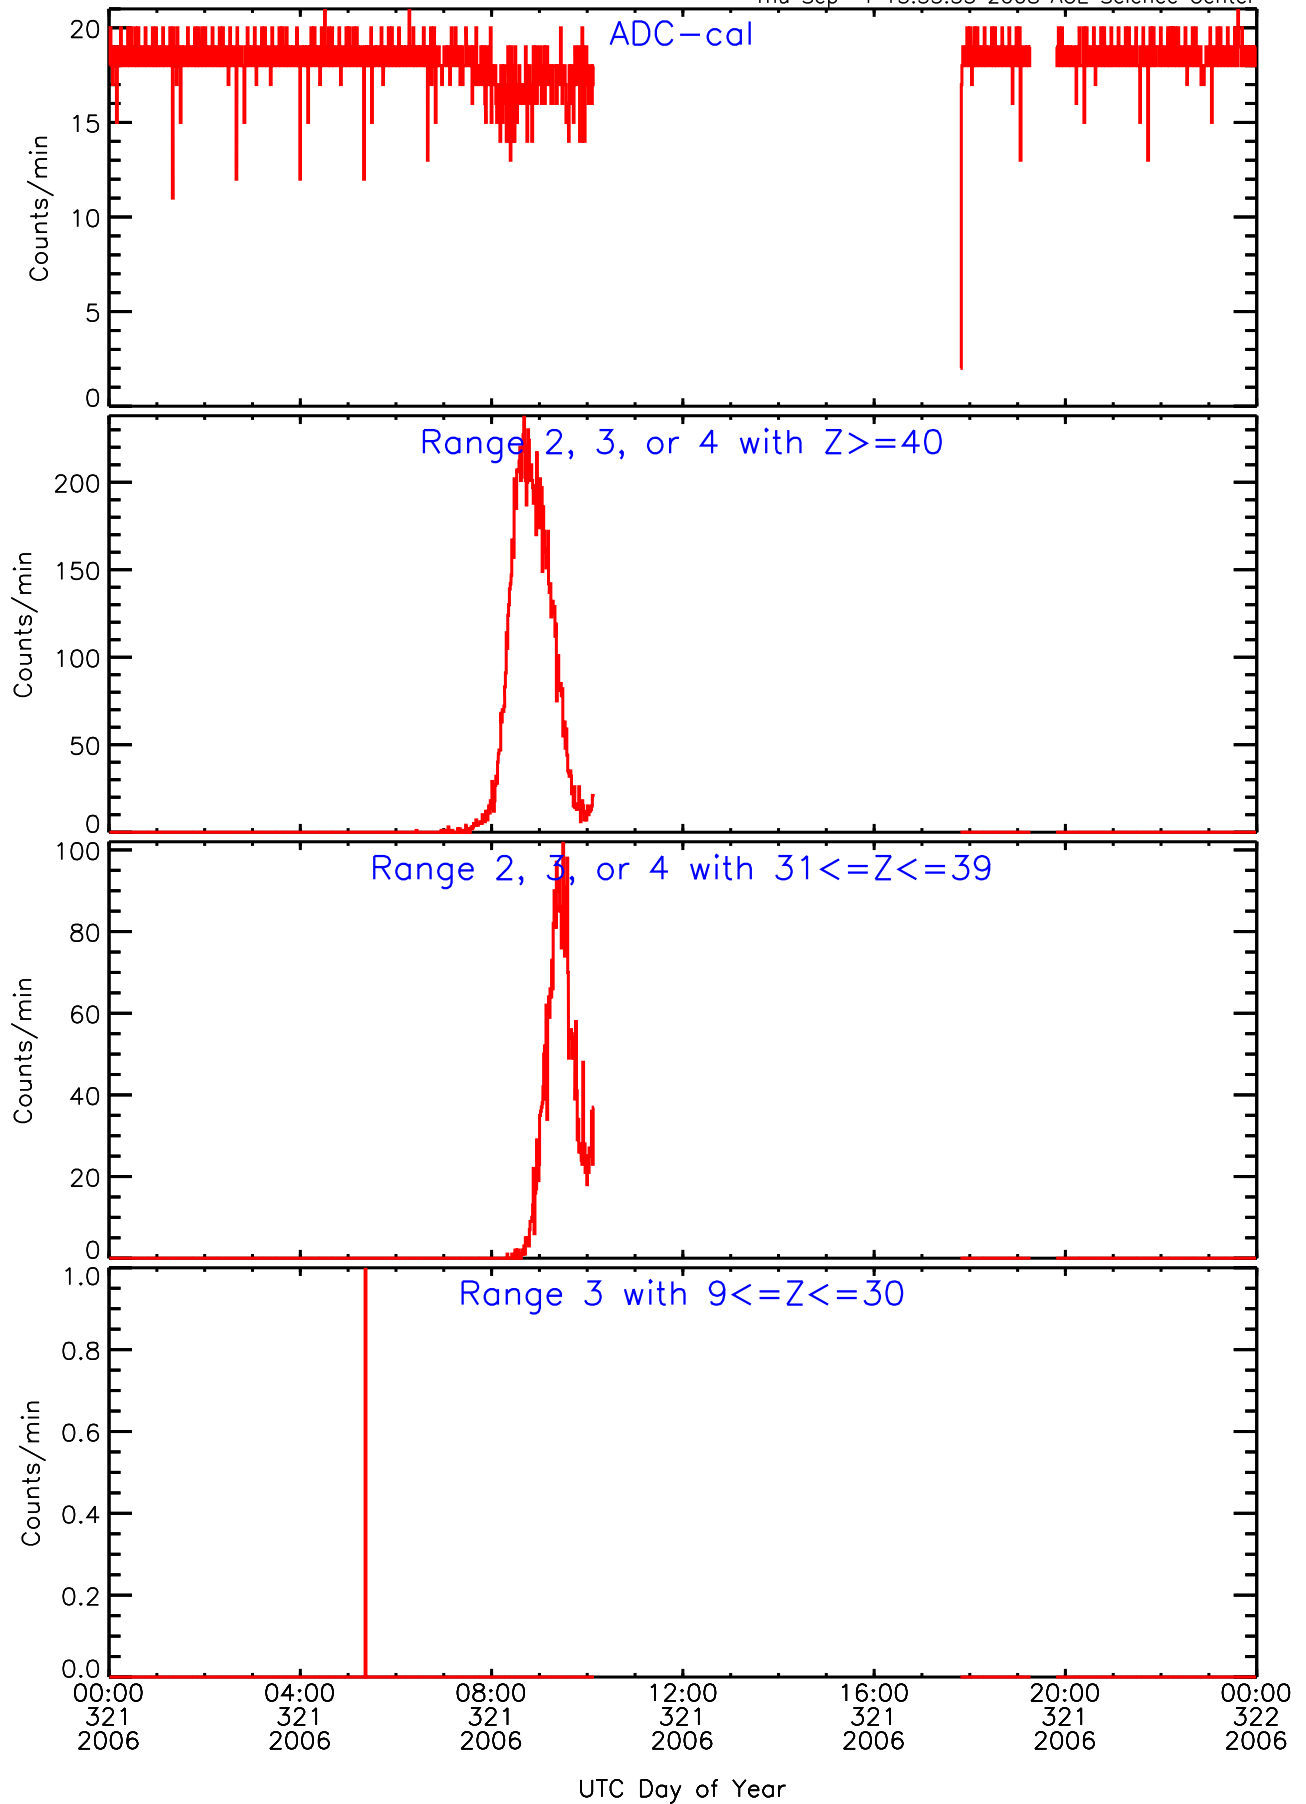

LET behind Livetime/Trigger Data for 2006-321

Thu Sep 4 13:56:10 2008 ACE Science Center

LET behind EVPRATES Data for 2006-321

Thu Sep 4 13:55:39 2008 ACE Science Center

LET behind EVPRATES Data for 2006-321

Thu Sep 4 13:55:40 2008 ACE Science Center

LET behind EVPRATES Data for 2006-321

Thu Sep 4 13:55:40 2008 ACE Science Center

LET behind EVPRATES Data for 2006-321

Thu Sep 4 13:55:40 2008 ACE Science Center

LET behind BUFRATES Data for 2006-321

Thu Sep 4 13:55:55 2008 ACE Science Center

LET behind BUFRATES Data for 2006-321

Thu Sep 4 13:55:56 2008 ACE Science Center

LET behind BUFRATES Data for 2006-321

Thu Sep 4 13:55:56 2008 ACE Science Center