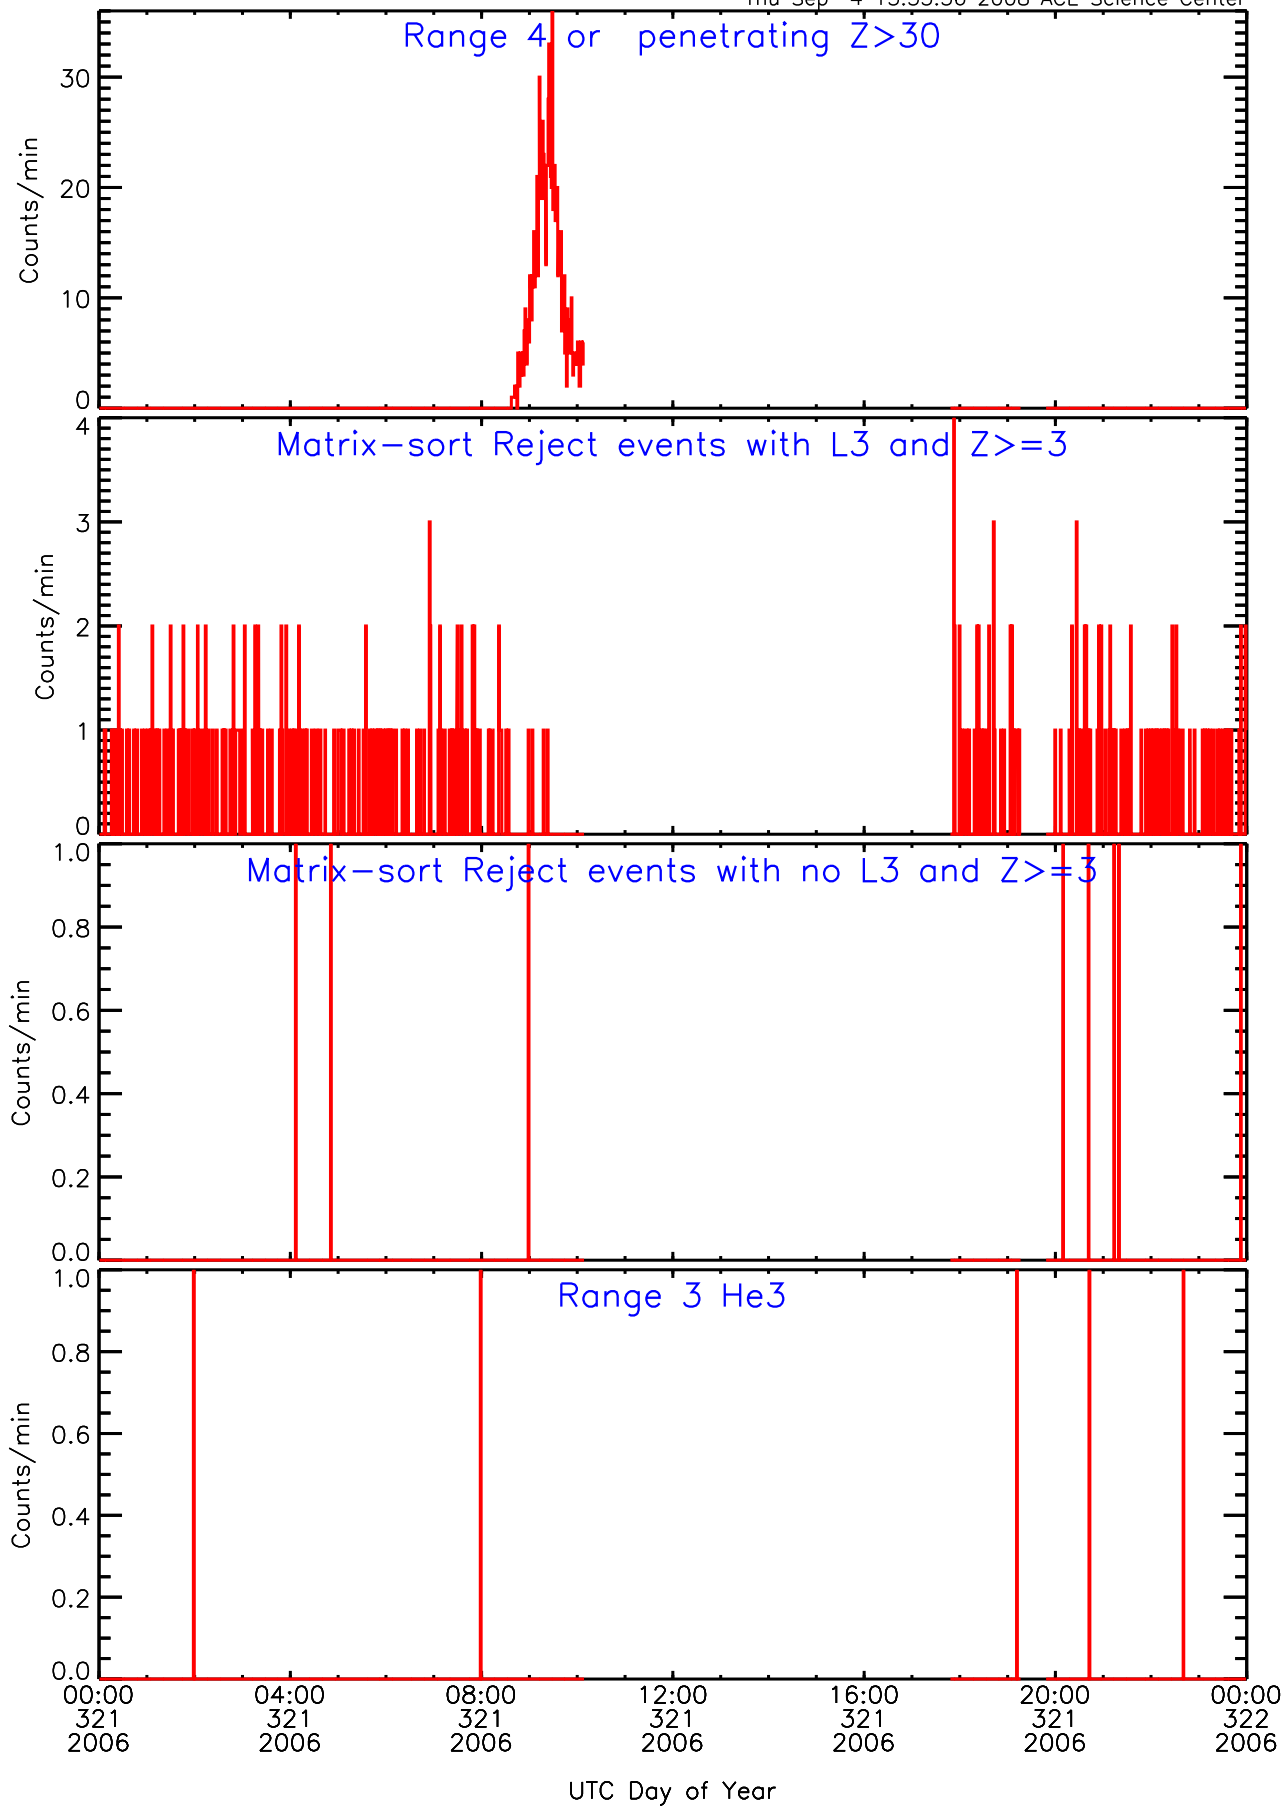

LET behind Livetime/Trigger Data for 2006-321

Thu Sep 4 13:56:10 2008 ACE Science Center

LET behind EVPRATES Data for 2006-321

Thu Sep 4 13:55:39 2008 ACE Science Center

LET behind EVPRATES Data for 2006-321

Thu Sep 4 13:55:40 2008 ACE Science Center

LET behind EVPRATES Data for 2006-321

Thu Sep 4 13:55:40 2008 ACE Science Center

LET behind EVPRATES Data for 2006-321

Thu Sep 4 13:55:40 2008 ACE Science Center

LET behind BUFRATES Data for 2006-321

Thu Sep 4 13:55:55 2008 ACE Science Center

LET behind BUFRATES Data for 2006-321

Thu Sep 4 13:55:56 2008 ACE Science Center

LET behind BUFRATES Data for 2006-321

Thu Sep 4 13:55:56 2008 ACE Science Center

LET behind BUFRATES Data for 2006-321

Thu Sep 4 13:55:56 2008 ACE Science Center

LET behind BUFRATES Data for 2006-321

Thu Sep 4 13:55:56 2008 ACE Science Center

LET behind BUFRATES Data for 2006-321

Thu Sep 4 13:55:56 2008 ACE Science Center