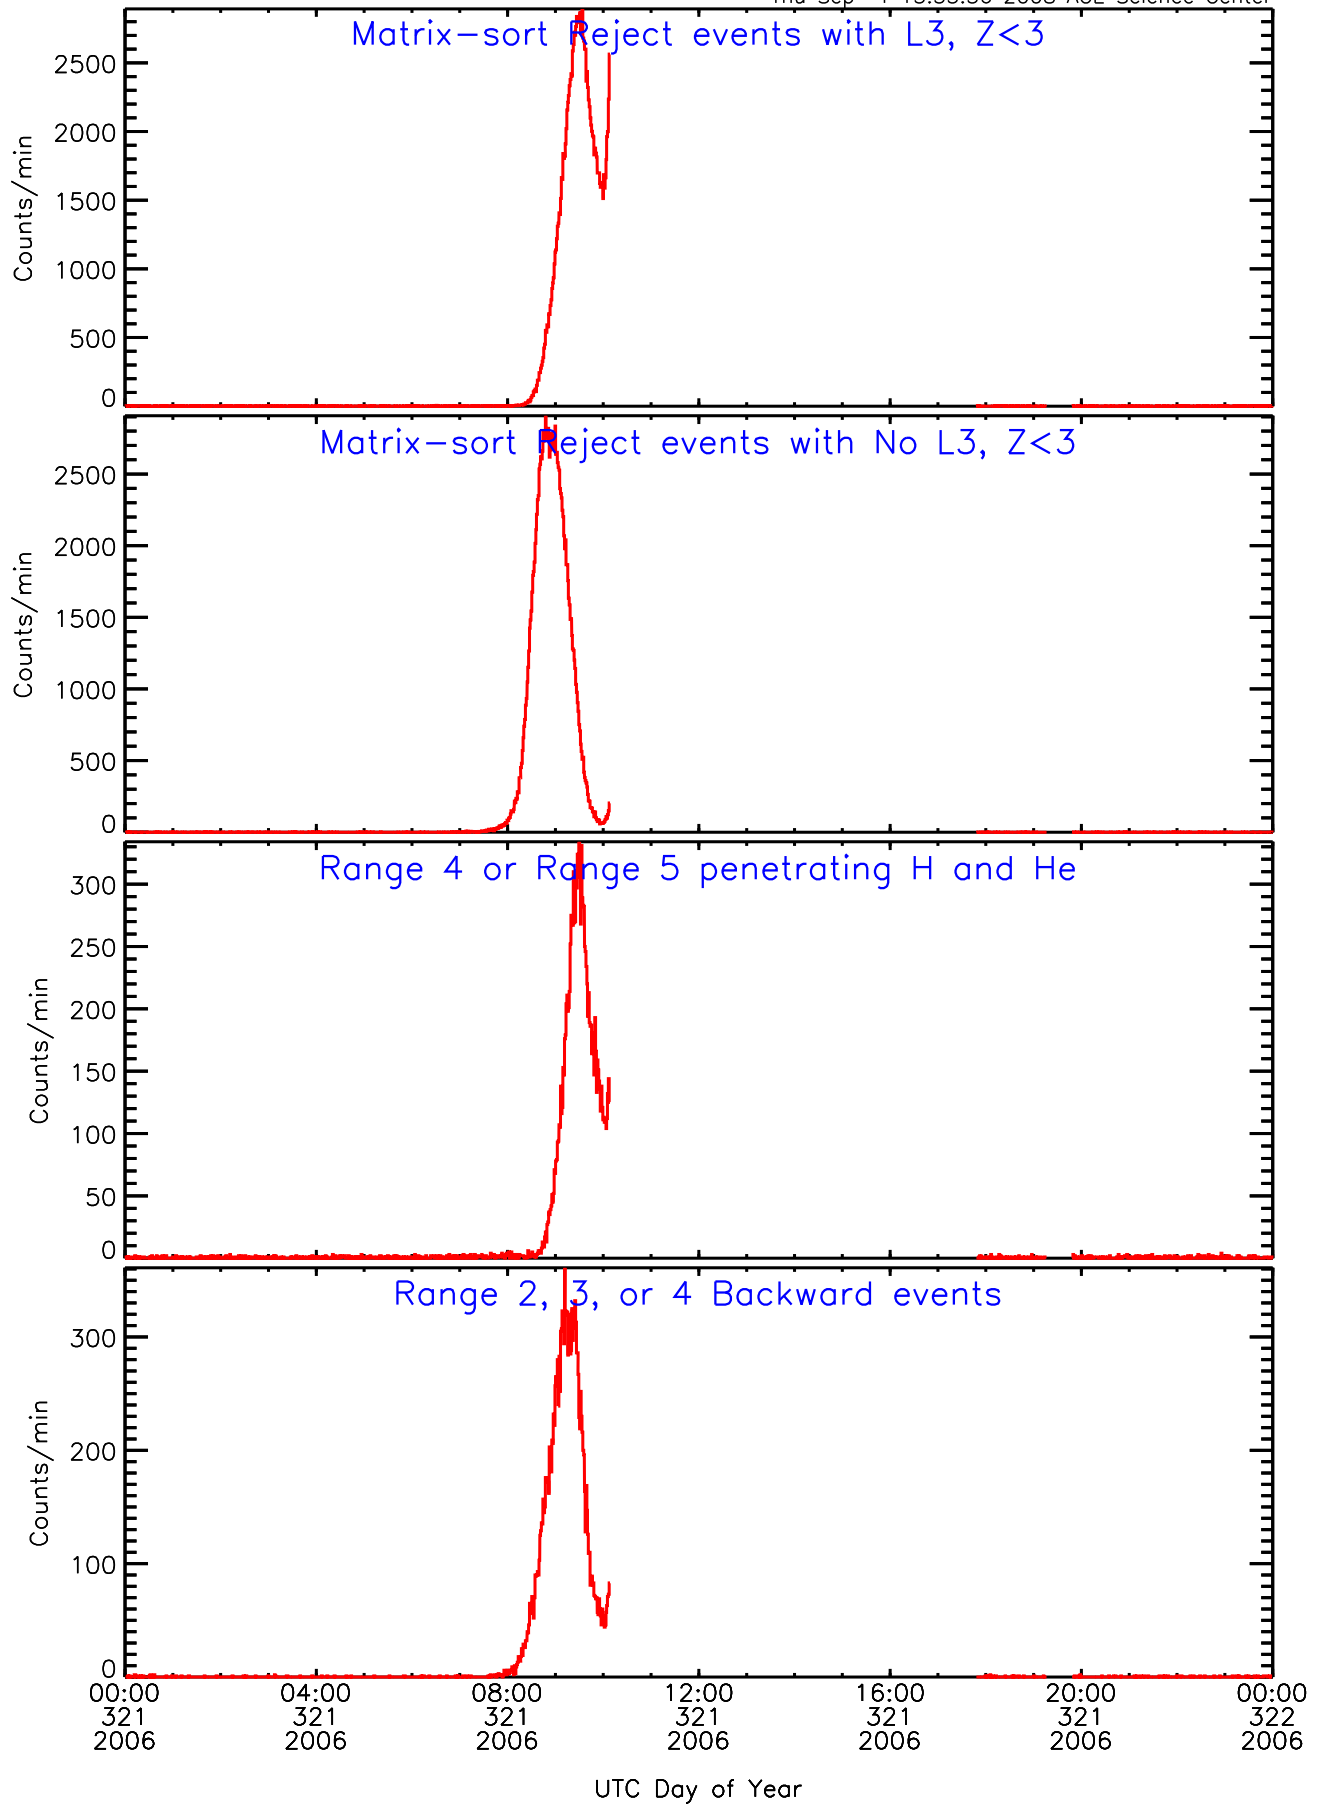

LET behind Livetime/Trigger Data for 2006-321

Thu Sep 4 13:56:10 2008 ACE Science Center

LET behind EVPRATES Data for 2006-321

Thu Sep 4 13:55:39 2008 ACE Science Center

LET behind EVPRATES Data for 2006-321

LET behind BUFRATES Data for 2006-321

Thu Sep 4 13:55:55 2008 ACE Science Center

LET behind BUFRATES Data for 2006-321

Thu Sep 4 13:55:56 2008 ACE Science Center

LET behind BUFRATES Data for 2006-321

Thu Sep 4 13:55:56 2008 ACE Science Center

LET behind BUFRATES Data for 2006-321

Thu Sep 4 13:55:56 2008 ACE Science Center

LET behind BUFRATES Data for 2006-321

Thu Sep 4 13:55:56 2008 ACE Science Center

LET behind BUFRATES Data for 2006-321

Thu Sep 4 13:55:56 2008 ACE Science Center

LET behind BUFRATES Data for 2006-321

Thu Sep 4 13:55:56 2008 ACE Science Center

LET behind BUFRATES Data for 2006-321

Thu Sep 4 13:55:57 2008 ACE Science Center