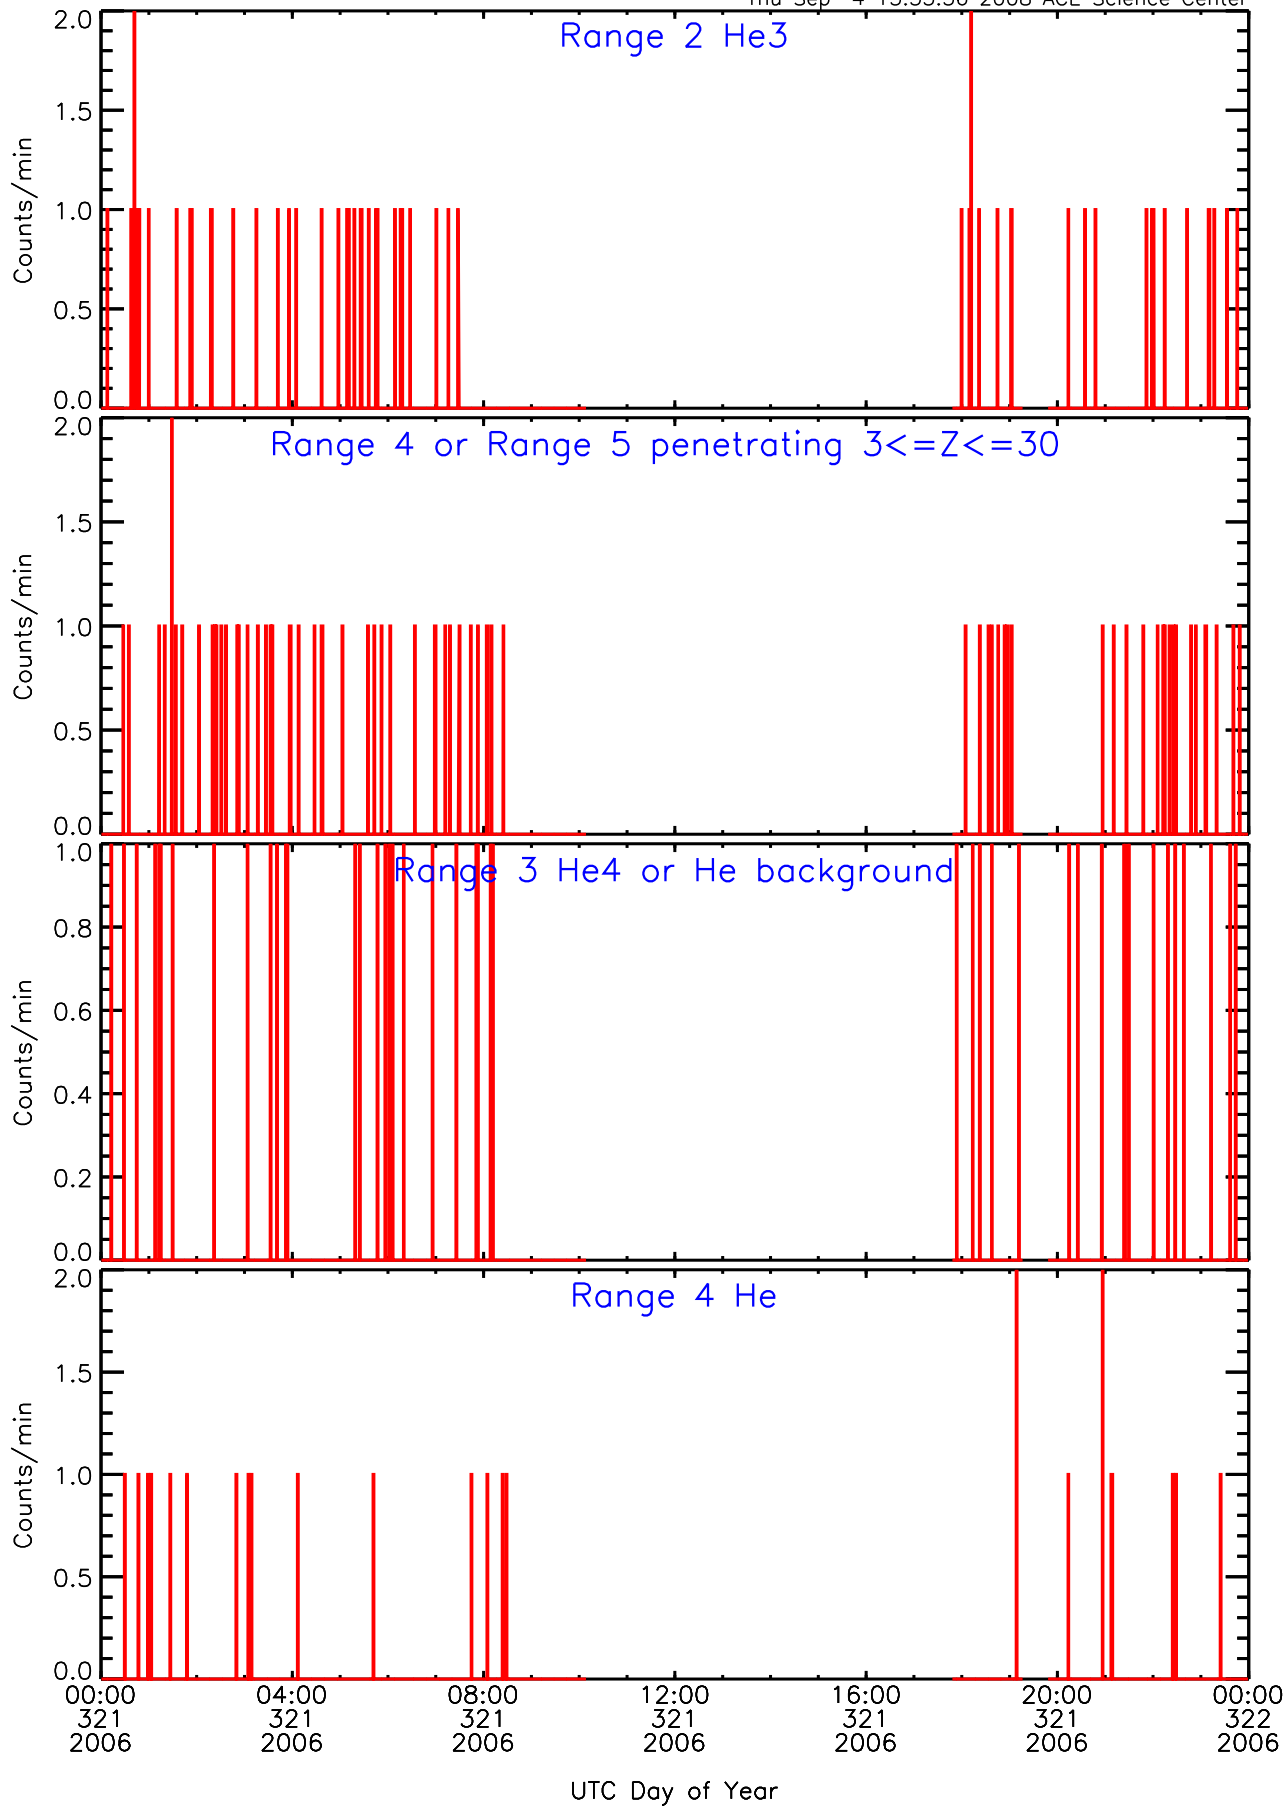

LET behind Livetime/Trigger Data for 2006-321

Thu Sep 4 13:56:10 2008 ACE Science Center

LET behind EVPRATES Data for 2006-321

Thu Sep 4 13:55:39 2008 ACE Science Center

LET behind EVPRATES Data for 2006-321

Thu Sep 4 13:55:40 2008 ACE Science Center

LET behind EVPRATES Data for 2006-321

Thu Sep 4 13:55:40 2008 ACE Science Center

LET behind EVPRATES Data for 2006-321

Thu Sep 4 13:55:40 2008 ACE Science Center

LET behind BUFRATES Data for 2006-321

Thu Sep 4 13:55:55 2008 ACE Science Center

LET behind BUFRATES Data for 2006-321

Thu Sep 4 13:55:56 2008 ACE Science Center

LET behind BUFRATES Data for 2006-321

Thu Sep 4 13:55:56 2008 ACE Science Center

LET behind BUFRATES Data for 2006-321

Thu Sep 4 13:55:56 2008 ACE Science Center

LET behind BUFRATES Data for 2006-321

Thu Sep 4 13:55:56 2008 ACE Science Center

LET behind BUFRATES Data for 2006-321

Thu Sep 4 13:55:56 2008 ACE Science Center