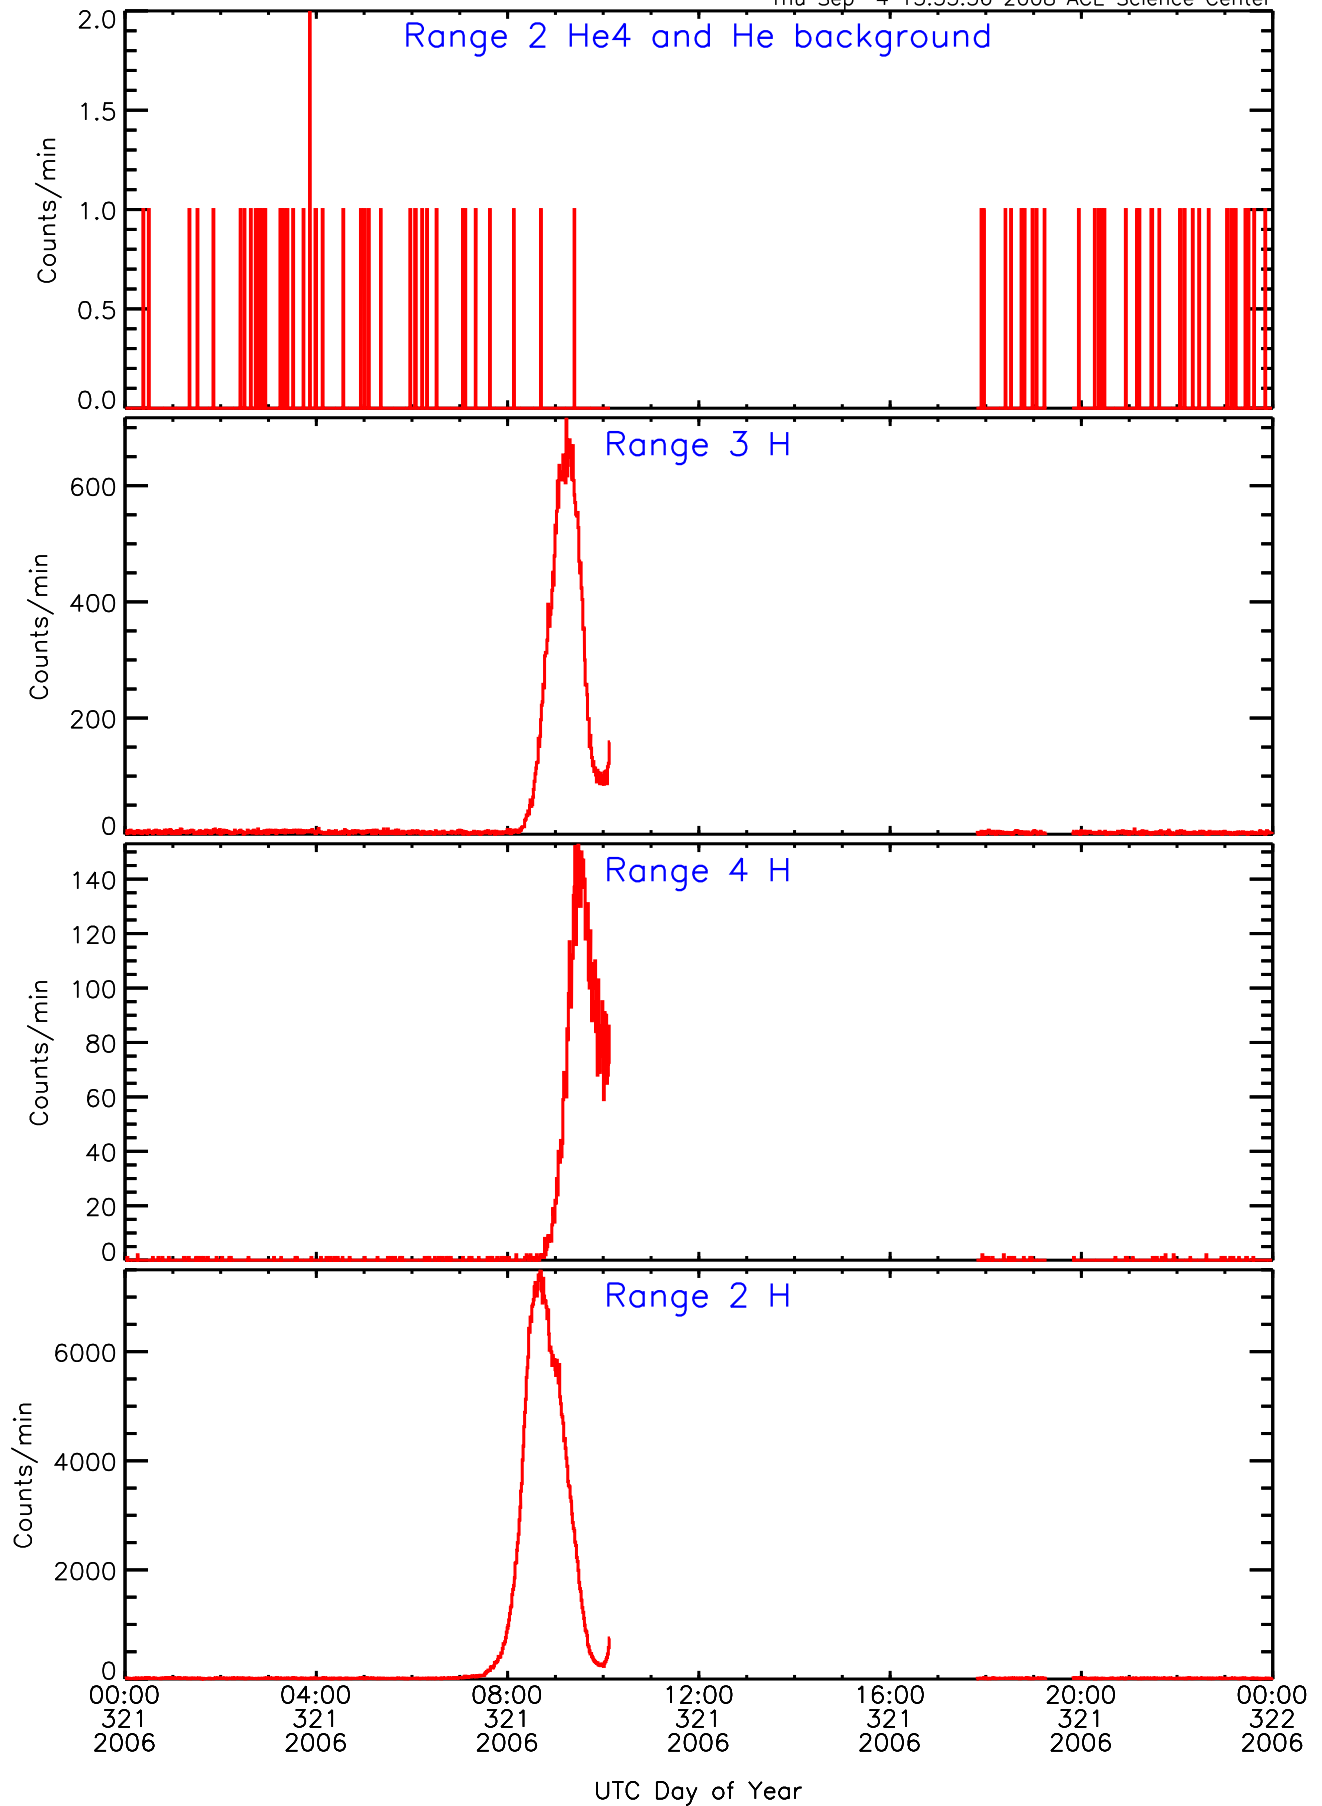

LET behind Livetime/Trigger Data for 2006-321

Thu Sep 4 13:56:10 2008 ACE Science Center

LET behind EVPRATES Data for 2006-321

Thu Sep 4 13:55:39 2008 ACE Science Center

LET behind EVPRATES Data for 2006-321

LET behind BUFRATES Data for 2006-321

Thu Sep 4 13:55:55 2008 ACE Science Center

LET behind BUFRATES Data for 2006-321

Thu Sep 4 13:55:56 2008 ACE Science Center

LET behind BUFRATES Data for 2006-321

Thu Sep 4 13:55:56 2008 ACE Science Center

LET behind BUFRATES Data for 2006-321

Thu Sep 4 13:55:56 2008 ACE Science Center

LET behind BUFRATES Data for 2006-321

Thu Sep 4 13:55:56 2008 ACE Science Center

LET behind BUFRATES Data for 2006-321

Thu Sep 4 13:55:56 2008 ACE Science Center