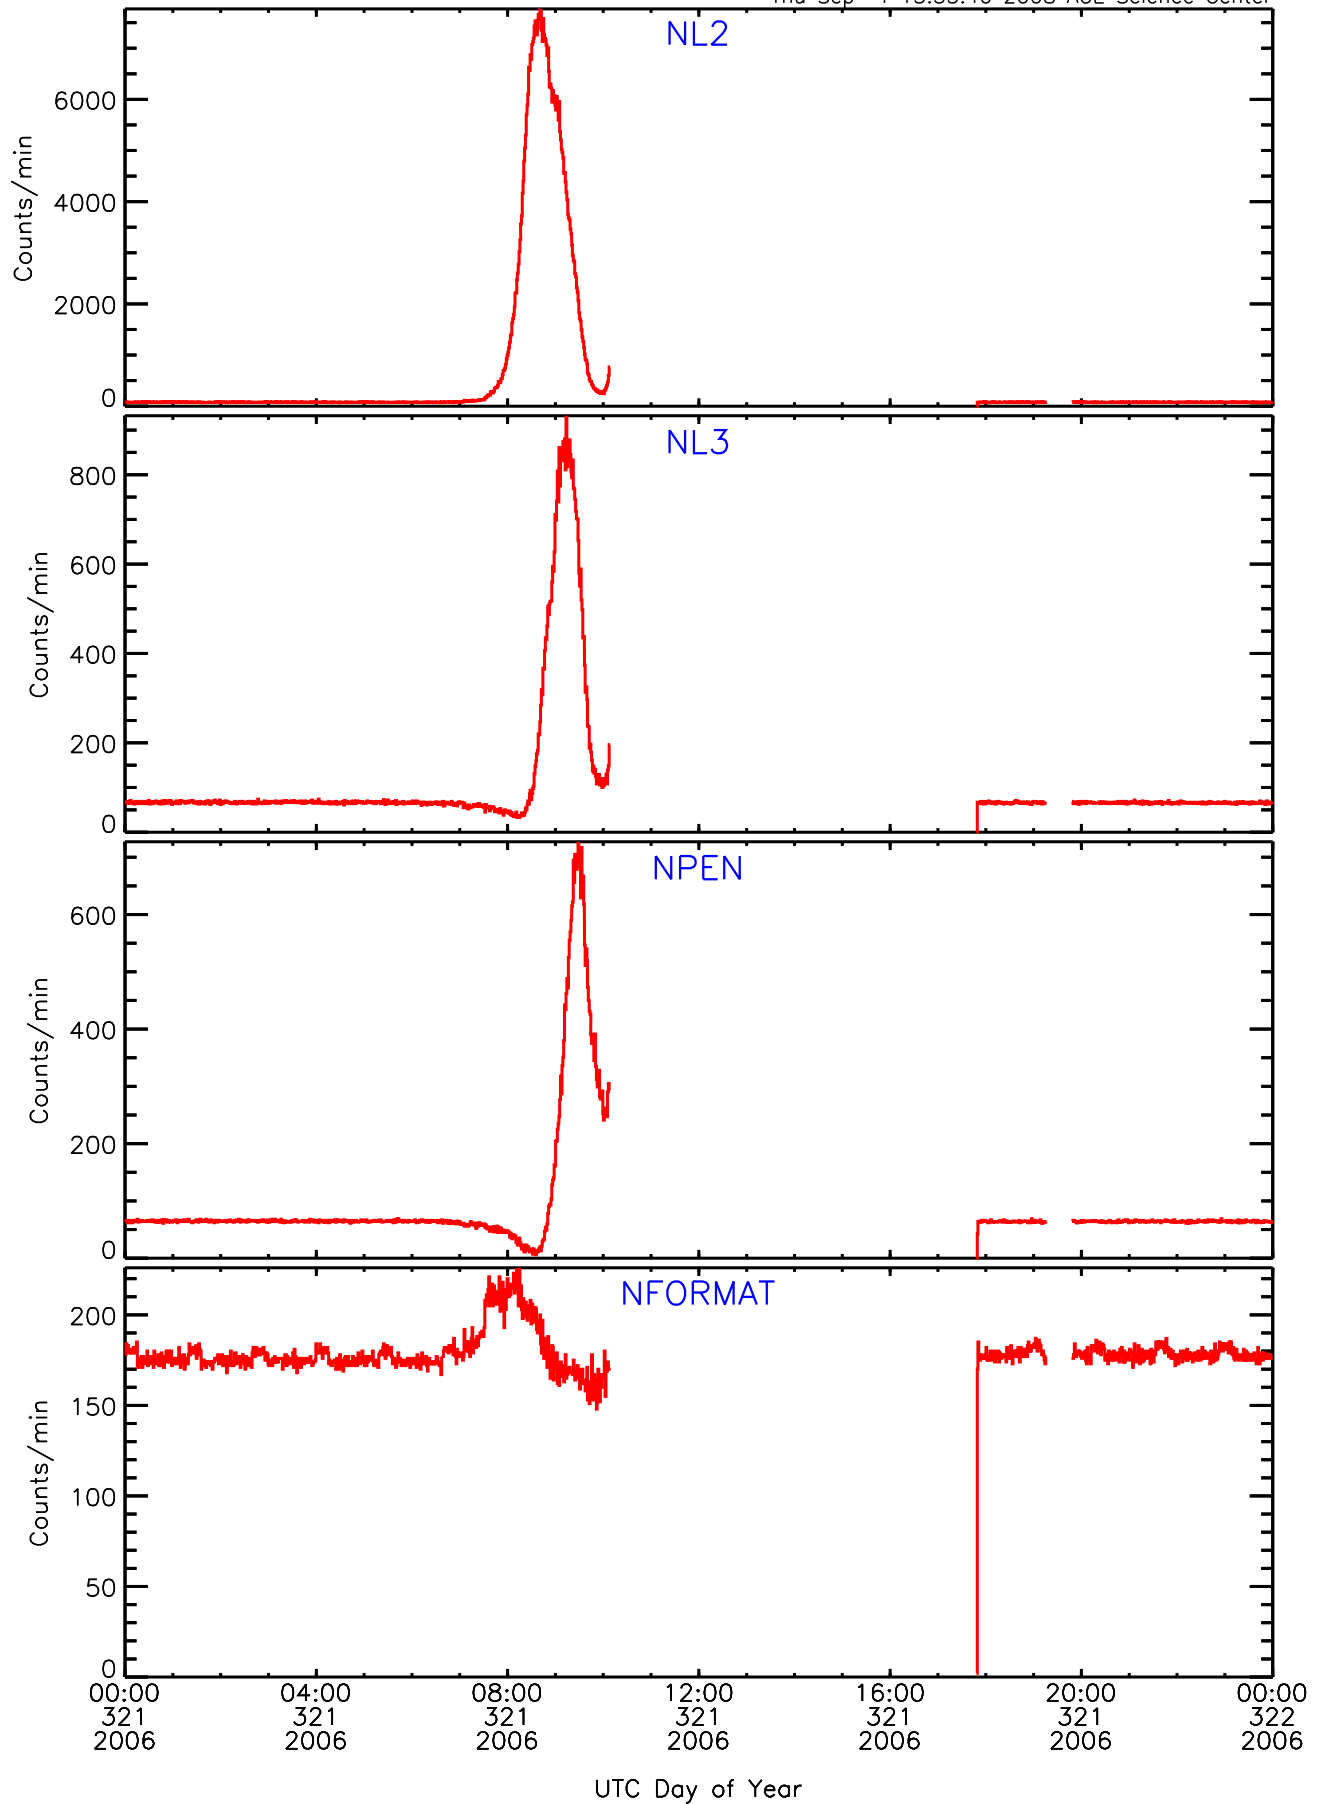

LET behind Livetime/Trigger Data for 2006-321

Thu Sep 4 13:56:10 2008 ACE Science Center

LET behind EVPRATES Data for 2006-321

Thu Sep 4 13:55:39 2008 ACE Science Center

LET behind EVPRATES Data for 2006-321

Thu Sep 4 13:55:40 2008 ACE Science Center

LET behind EVPRATES Data for 2006-321

Thu Sep 4 13:55:40 2008 ACE Science Center

LET behind EVPRATES Data for 2006-321

Thu Sep 4 13:55:40 2008 ACE Science Center

LET behind BUFRATES Data for 2006-321

Thu Sep 4 13:55:55 2008 ACE Science Center

LET behind BUFRATES Data for 2006-321

Thu Sep 4 13:55:56 2008 ACE Science Center

LET behind BUFRATES Data for 2006-321

Thu Sep 4 13:55:56 2008 ACE Science Center