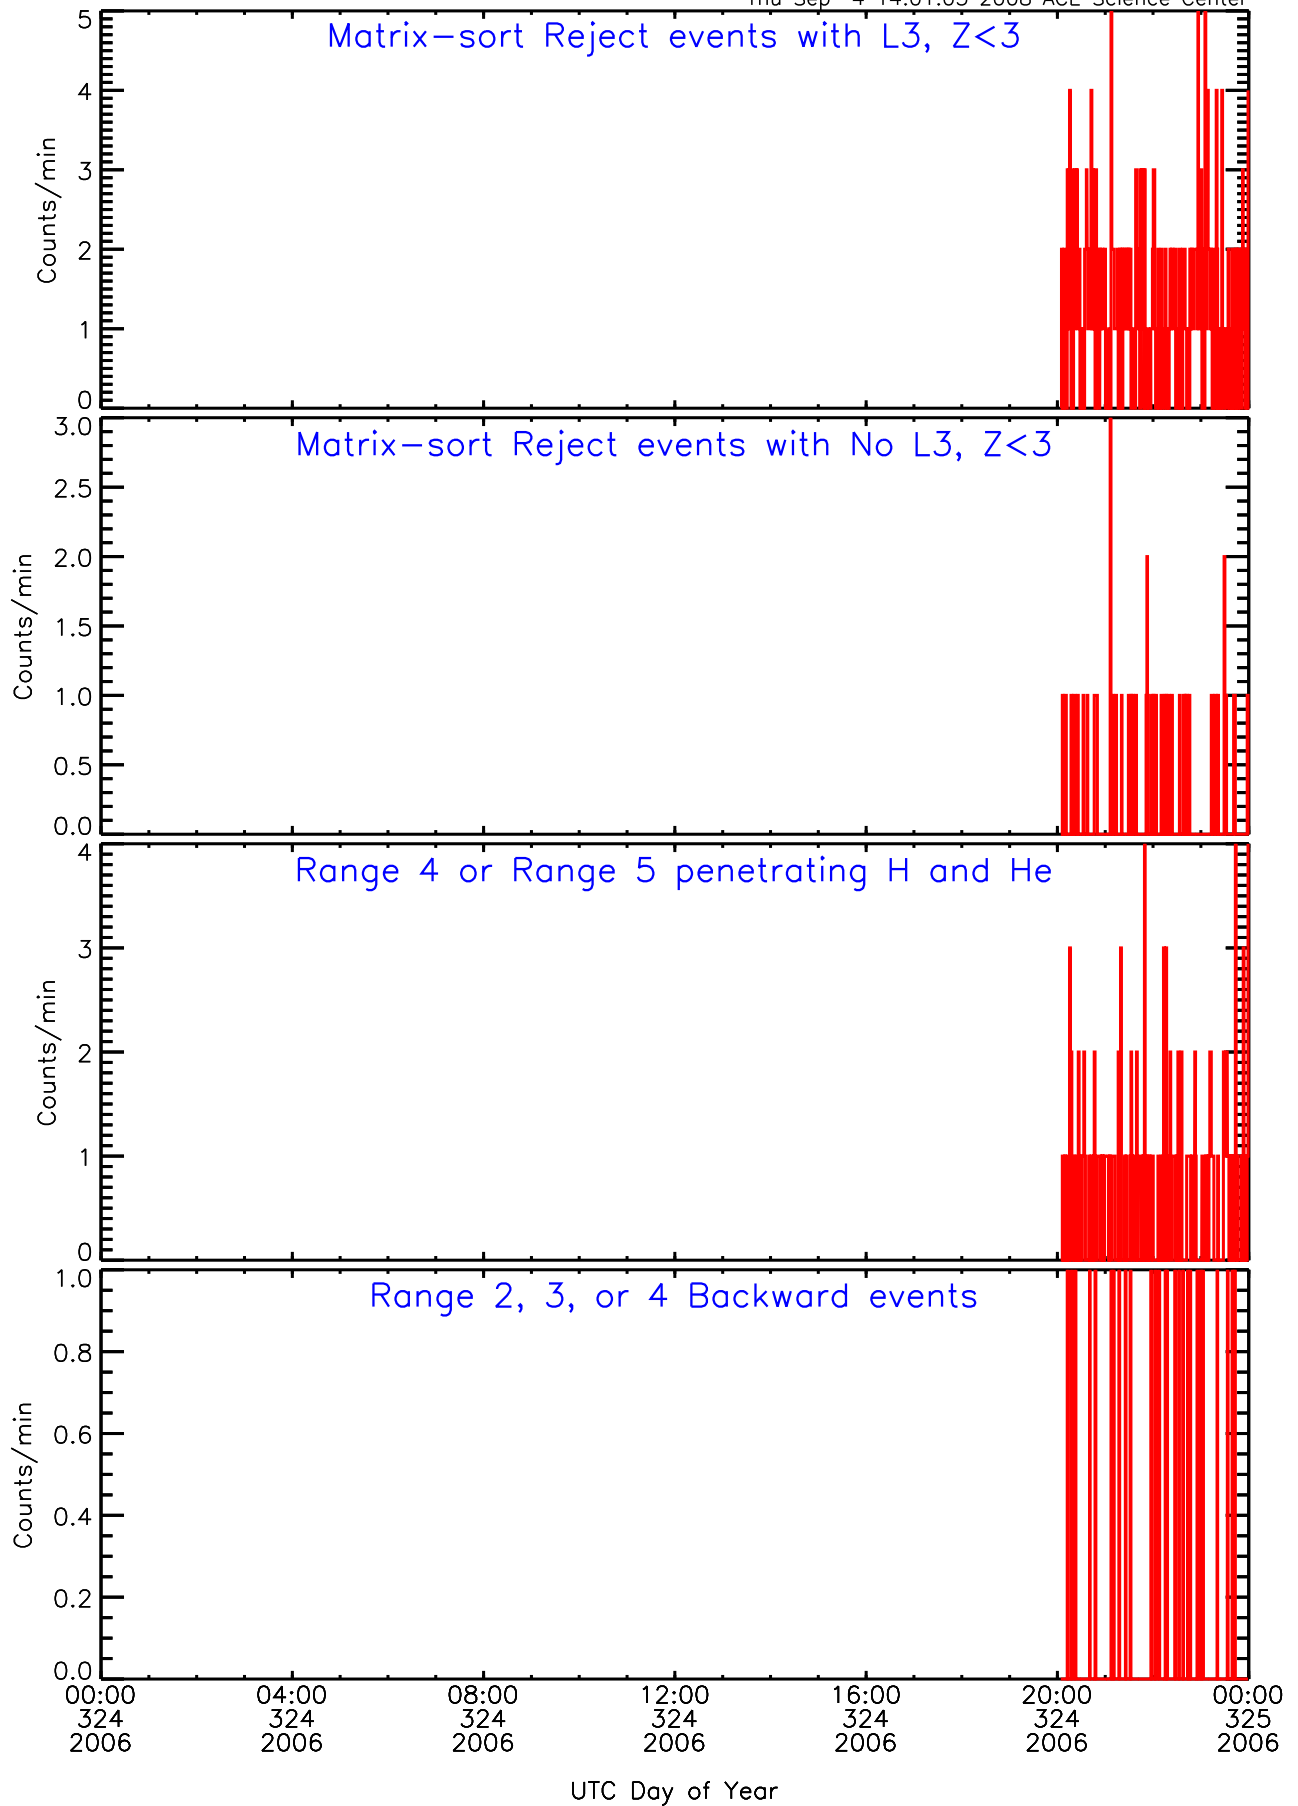

LET behind Livetime/Trigger Data for 2006-324

Thu Sep 4 14:01:13 2008 ACE Science Center

LET behind EVPRATES Data for 2006-324

Thu Sep 4 14:00:53 2008 ACE Science Center

LET behind EVPRATES Data for 2006-324

Thu Sep 4 14:00:53 2008 ACE Science Center

LET behind EVPRATES Data for 2006-324

Thu Sep 4 14:00:53 2008 ACE Science Center

LET behind EVPRATES Data for 2006-324

Thu Sep 4 14:00:53 2008 ACE Science Center

LET behind BUFRATES Data for 2006-324

Thu Sep 4 14:01:03 2008 ACE Science Center

LET behind BUFRATES Data for 2006-324

Thu Sep 4 14:01:03 2008 ACE Science Center

LET behind BUFRATES Data for 2006-324

Thu Sep 4 14:01:03 2008 ACE Science Center