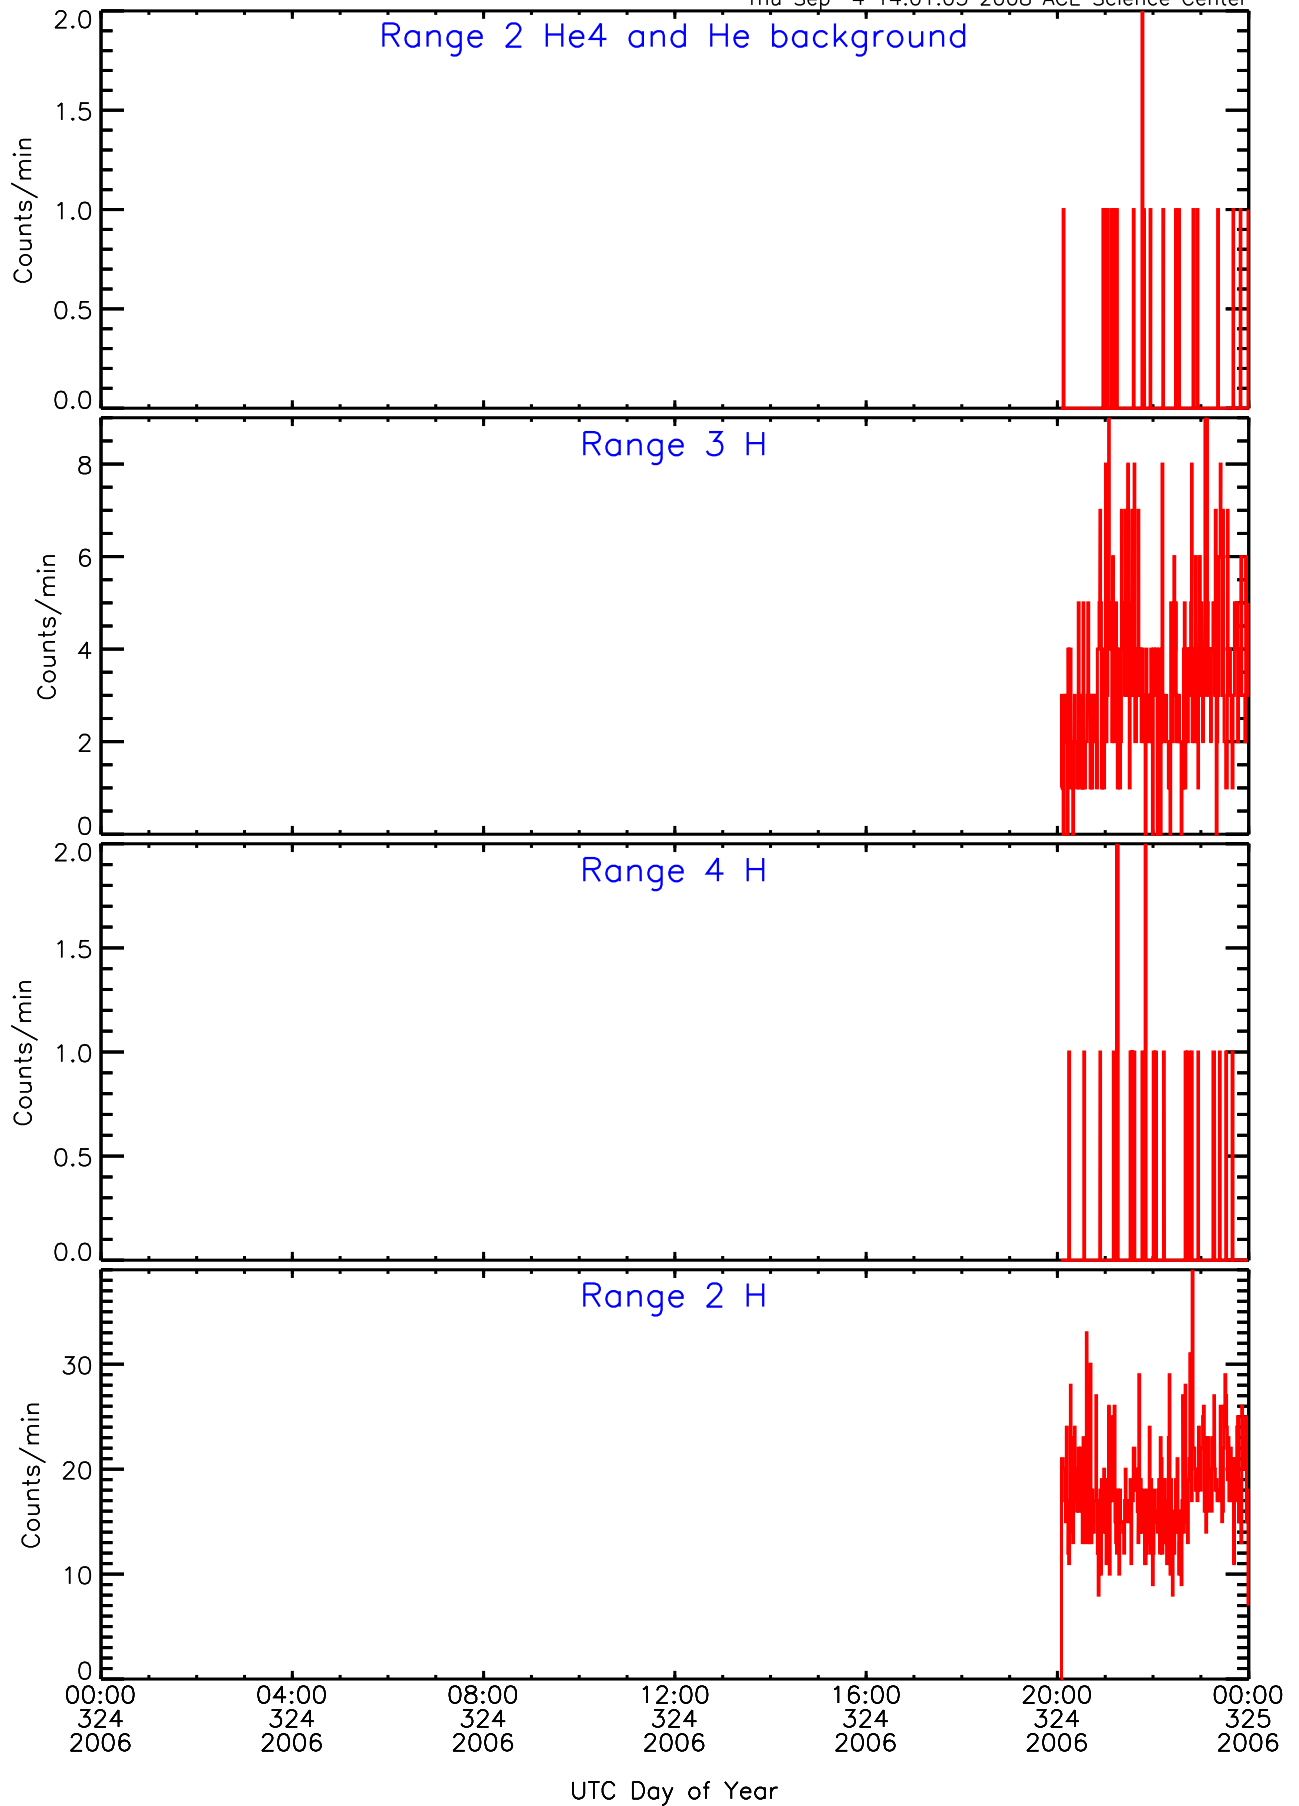

LET behind Livetime/Trigger Data for 2006-324

Thu Sep 4 14:01:13 2008 ACE Science Center

LET behind EVPRATES Data for 2006-324

Thu Sep 4 14:00:53 2008 ACE Science Center

LET behind EVPRATES Data for 2006-324

Thu Sep 4 14:00:53 2008 ACE Science Center

LET behind EVPRATES Data for 2006-324

Thu Sep 4 14:00:53 2008 ACE Science Center

LET behind EVPRATES Data for 2006-324

Thu Sep 4 14:00:53 2008 ACE Science Center

LET behind BUFRATES Data for 2006-324

Thu Sep 4 14:01:03 2008 ACE Science Center

LET behind BUFRATES Data for 2006-324

Thu Sep 4 14:01:03 2008 ACE Science Center

LET behind BUFRATES Data for 2006-324

Thu Sep 4 14:01:03 2008 ACE Science Center