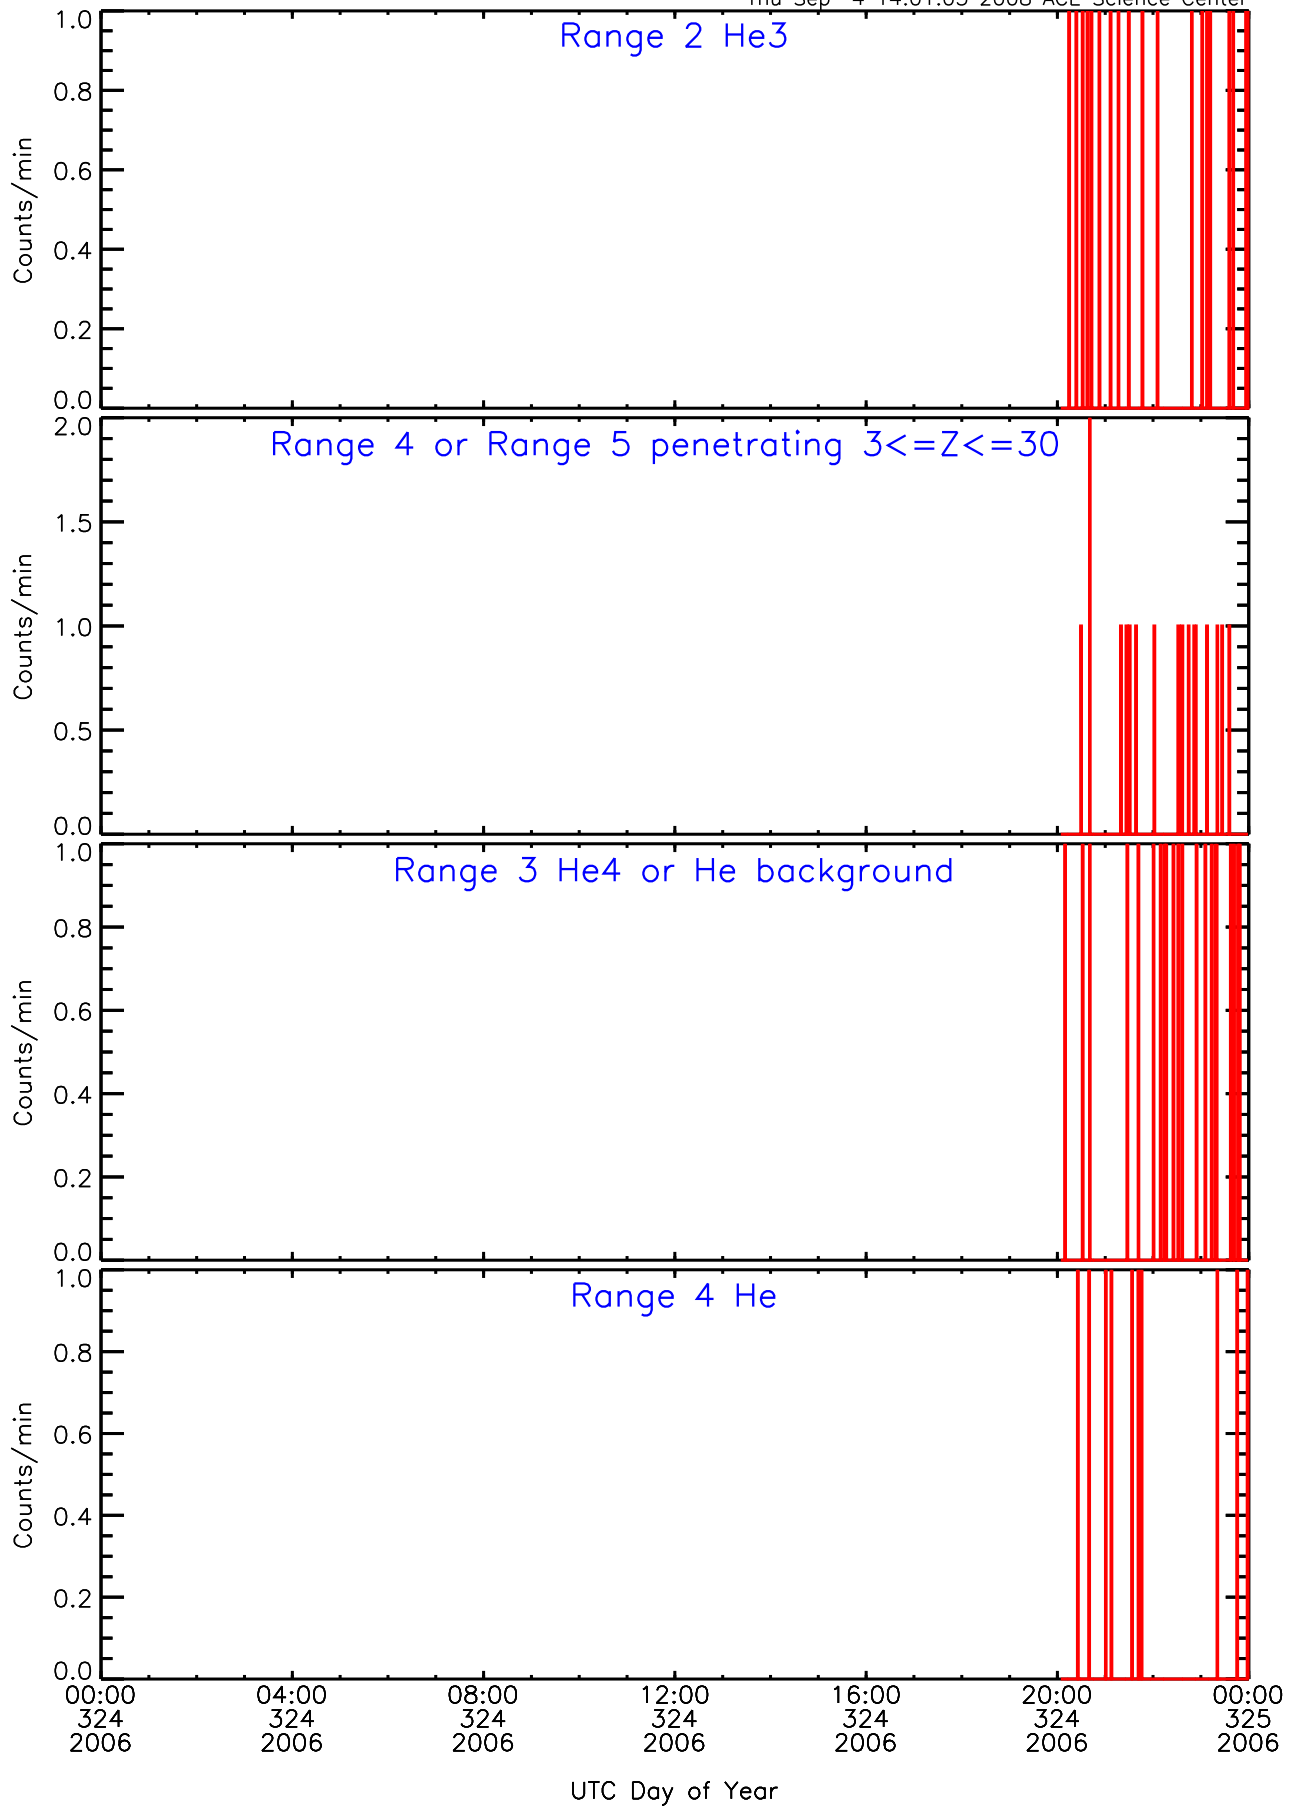

LET behind Livetime/Trigger Data for 2006-324

Thu Sep 4 14:01:13 2008 ACE Science Center

LET behind EVPRATES Data for 2006-324

Thu Sep 4 14:00:53 2008 ACE Science Center

LET behind EVPRATES Data for 2006-324

LET behind BUFRATES Data for 2006-324

Thu Sep 4 14:01:03 2008 ACE Science Center

LET behind BUFRATES Data for 2006-324

Thu Sep 4 14:01:03 2008 ACE Science Center

LET behind BUFRATES Data for 2006-324

Thu Sep 4 14:01:03 2008 ACE Science Center