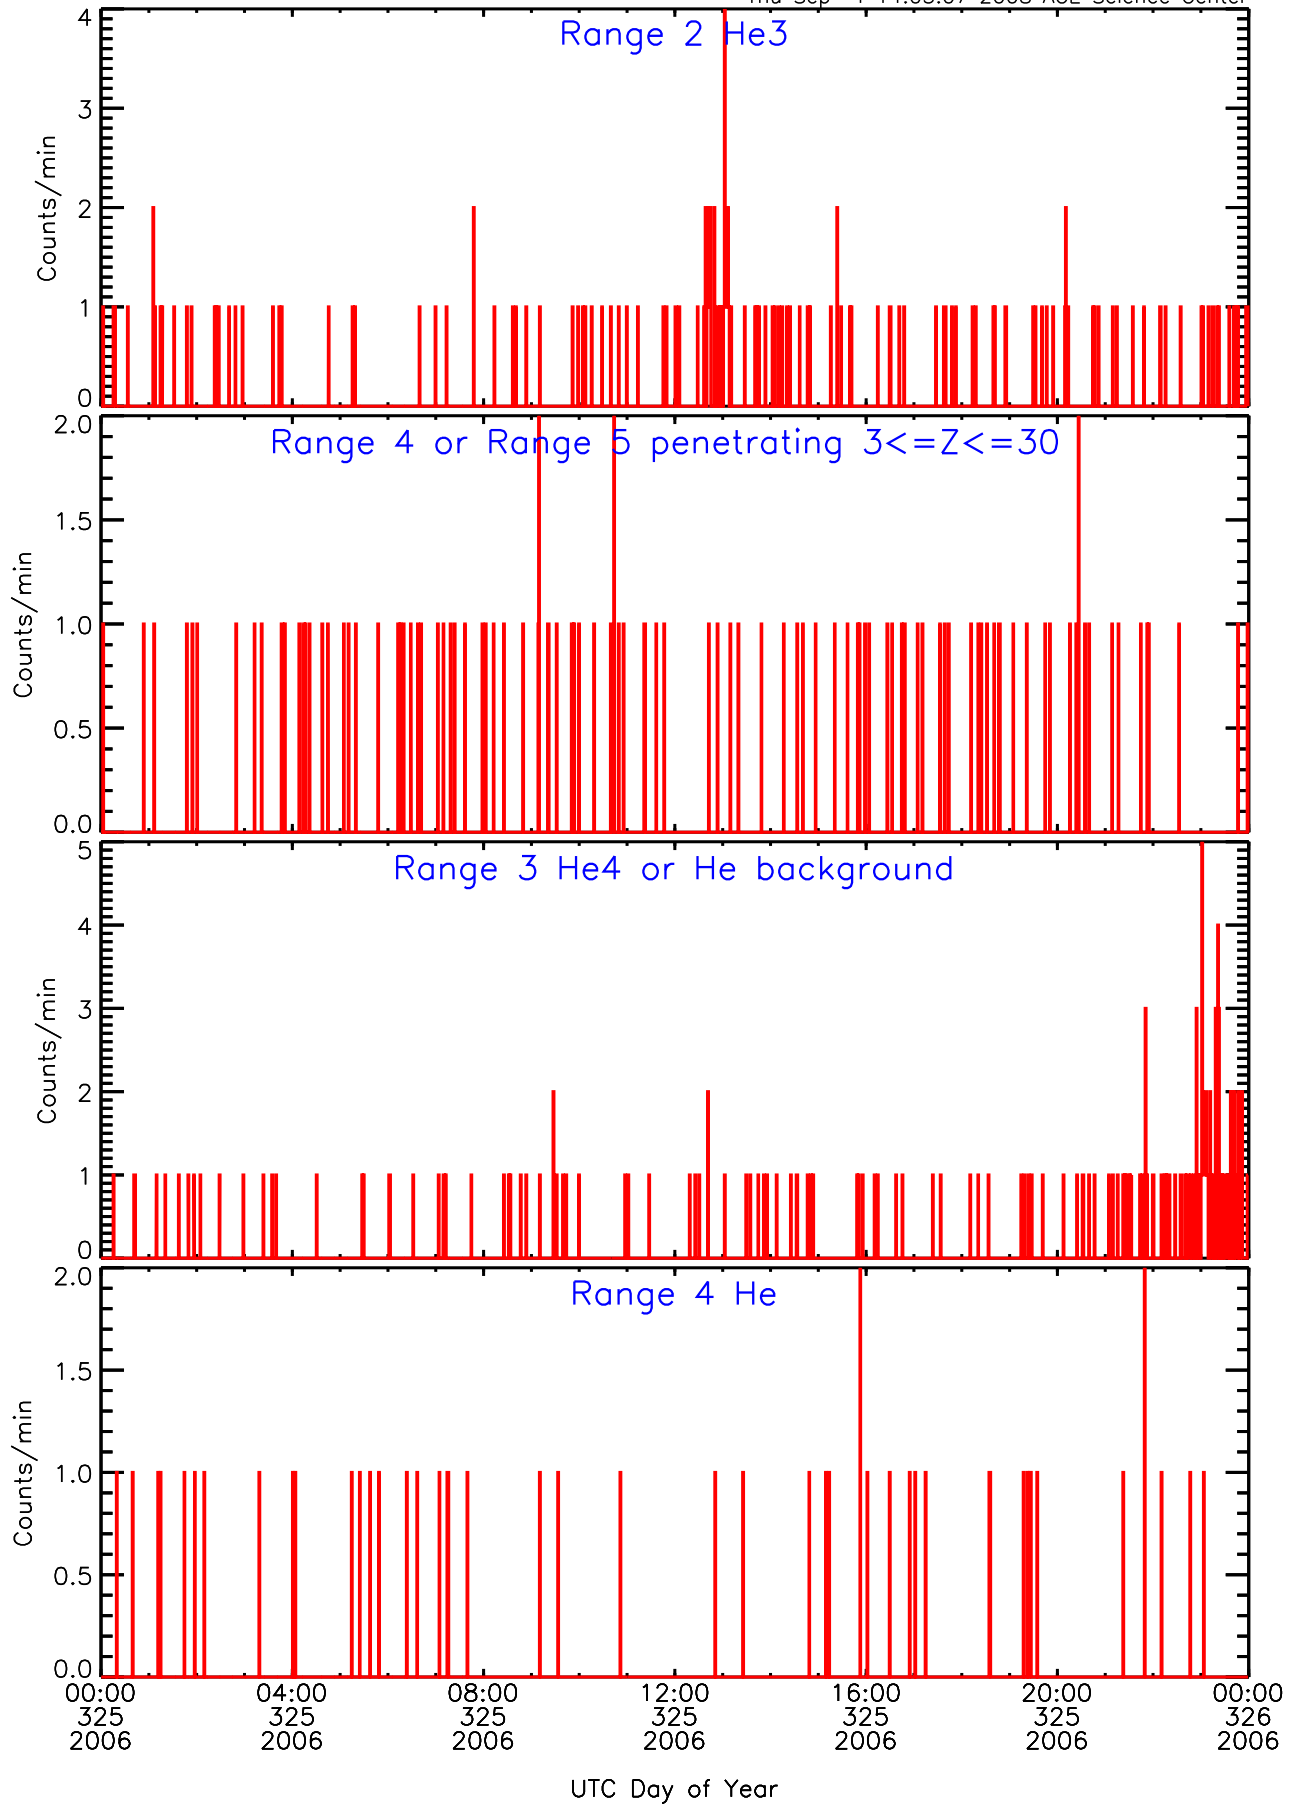

LET behind BUFRATES Data for 2006-325

Thu Sep 4 14:03:07 2008 ACE Science Center