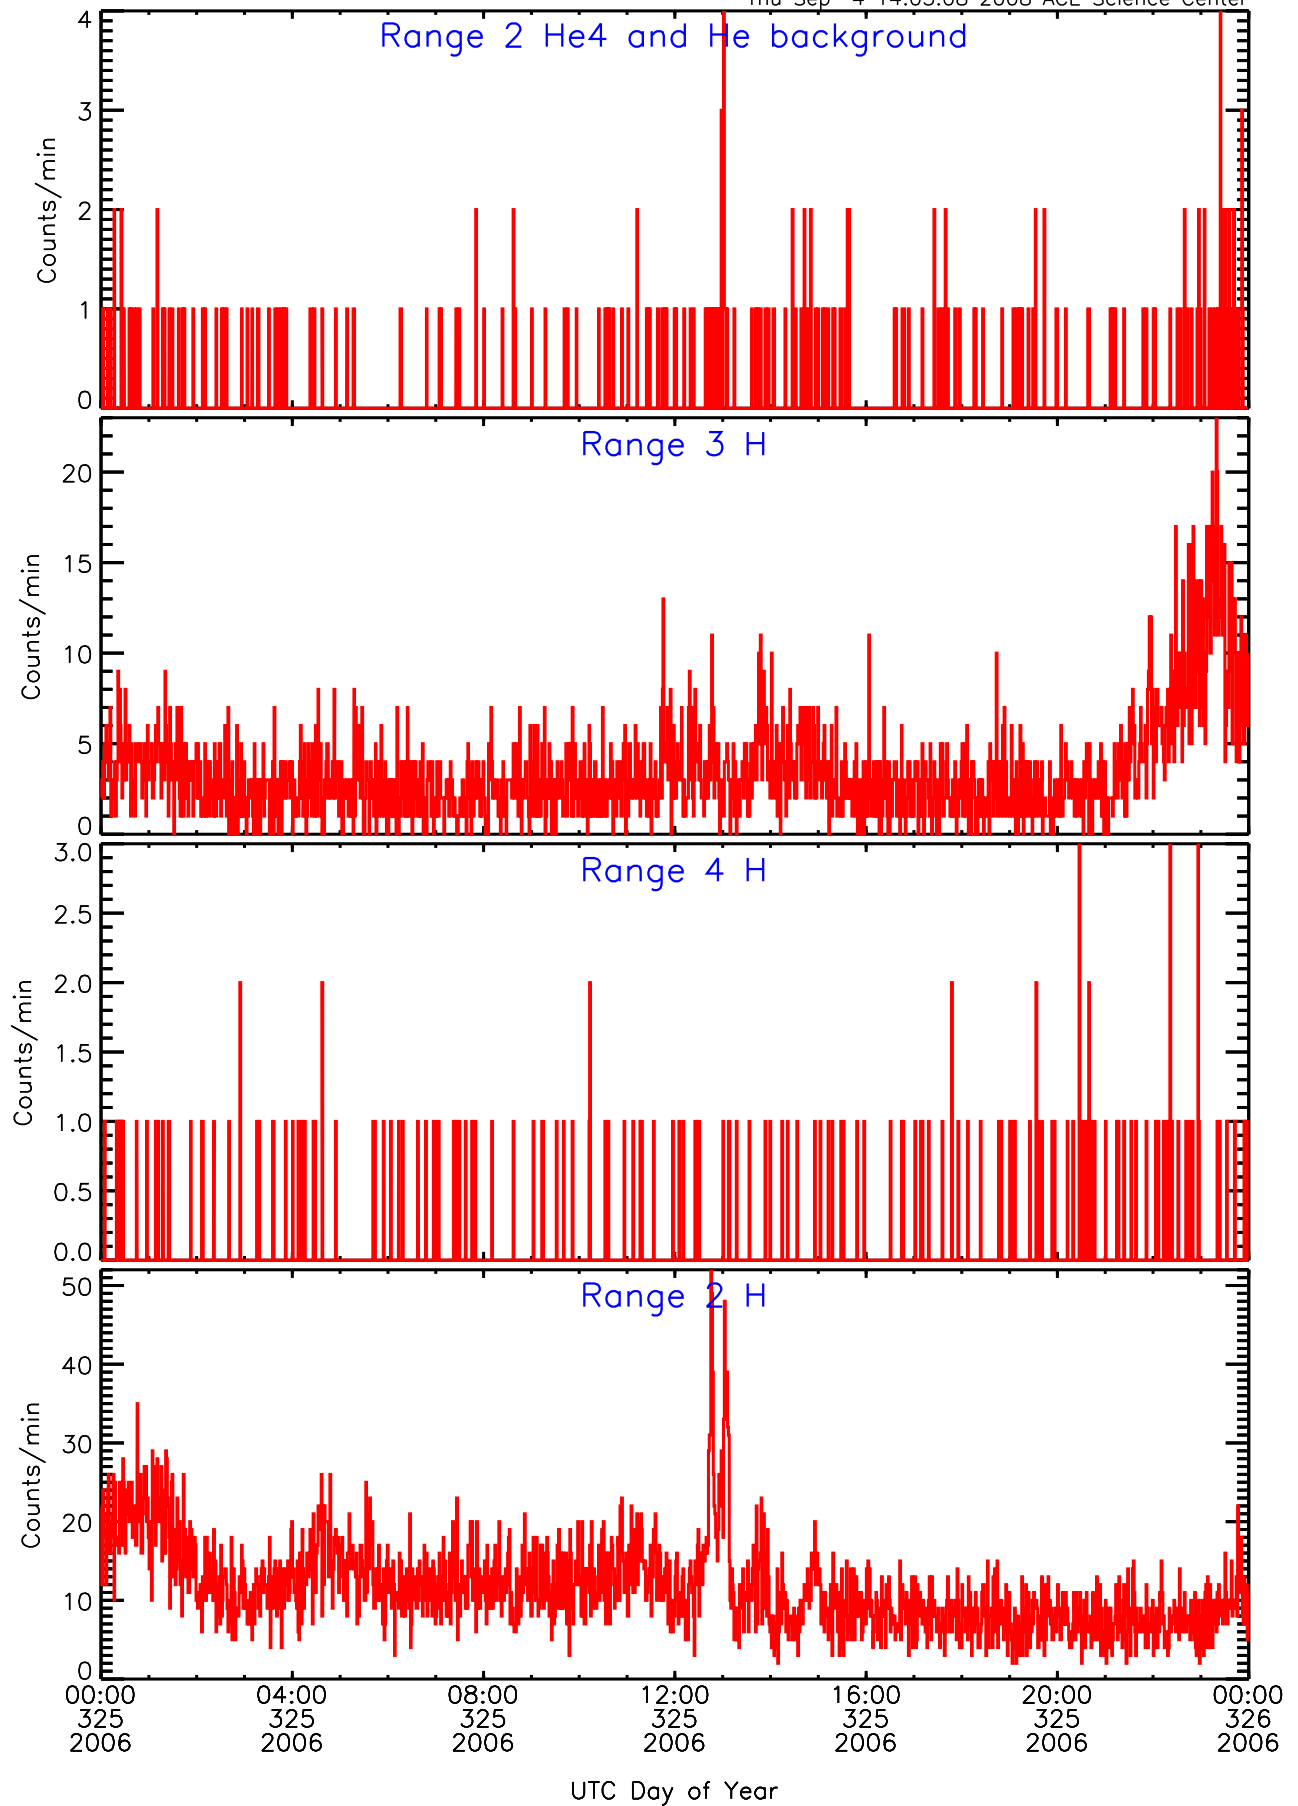

LET behind BUFRATES Data for 2006-325

Thu Sep 4 14:03:08 2008 ACE Science Center