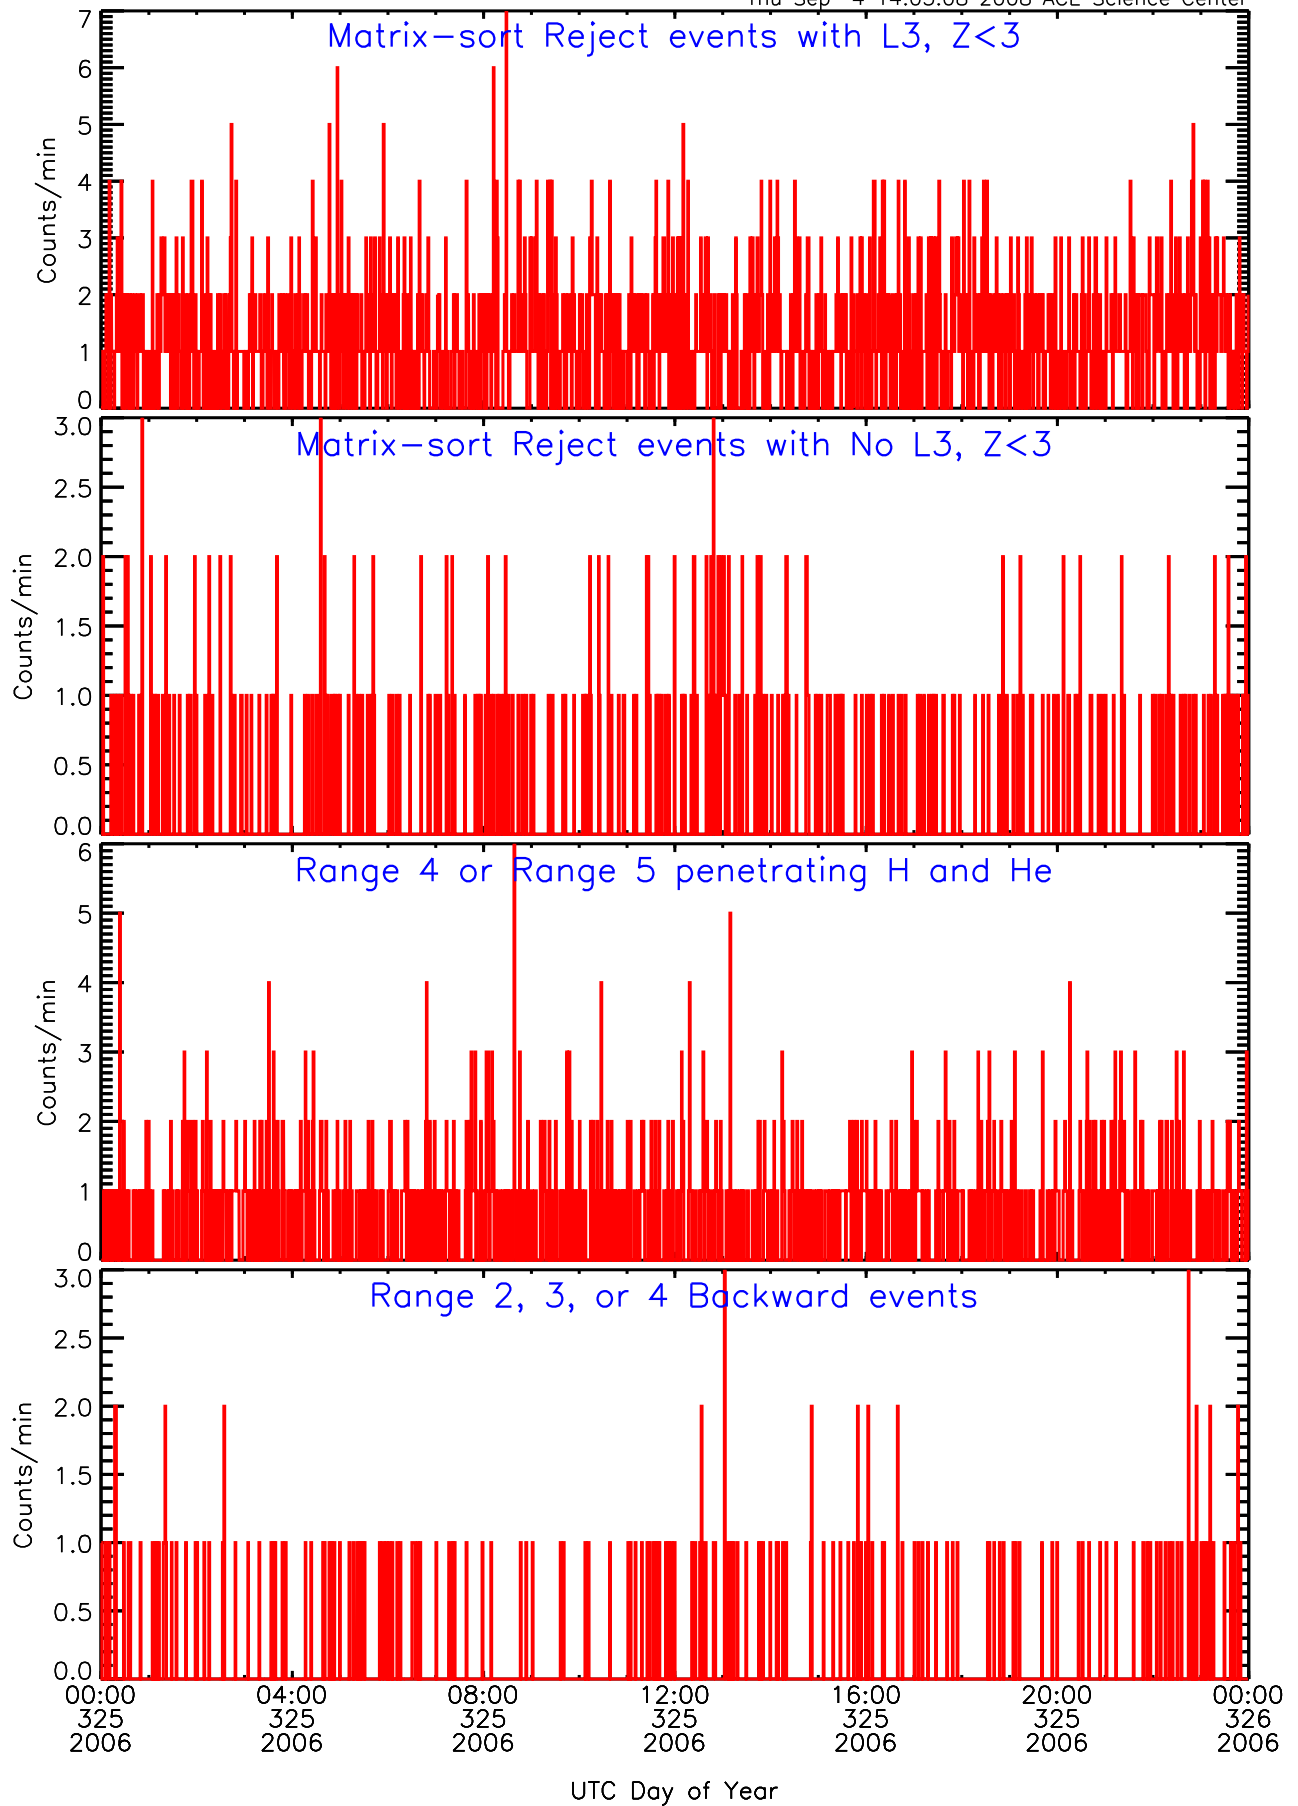

LET behind BUFRATES Data for 2006-325

Thu Sep 4 14:03:08 2008 ACE Science Center