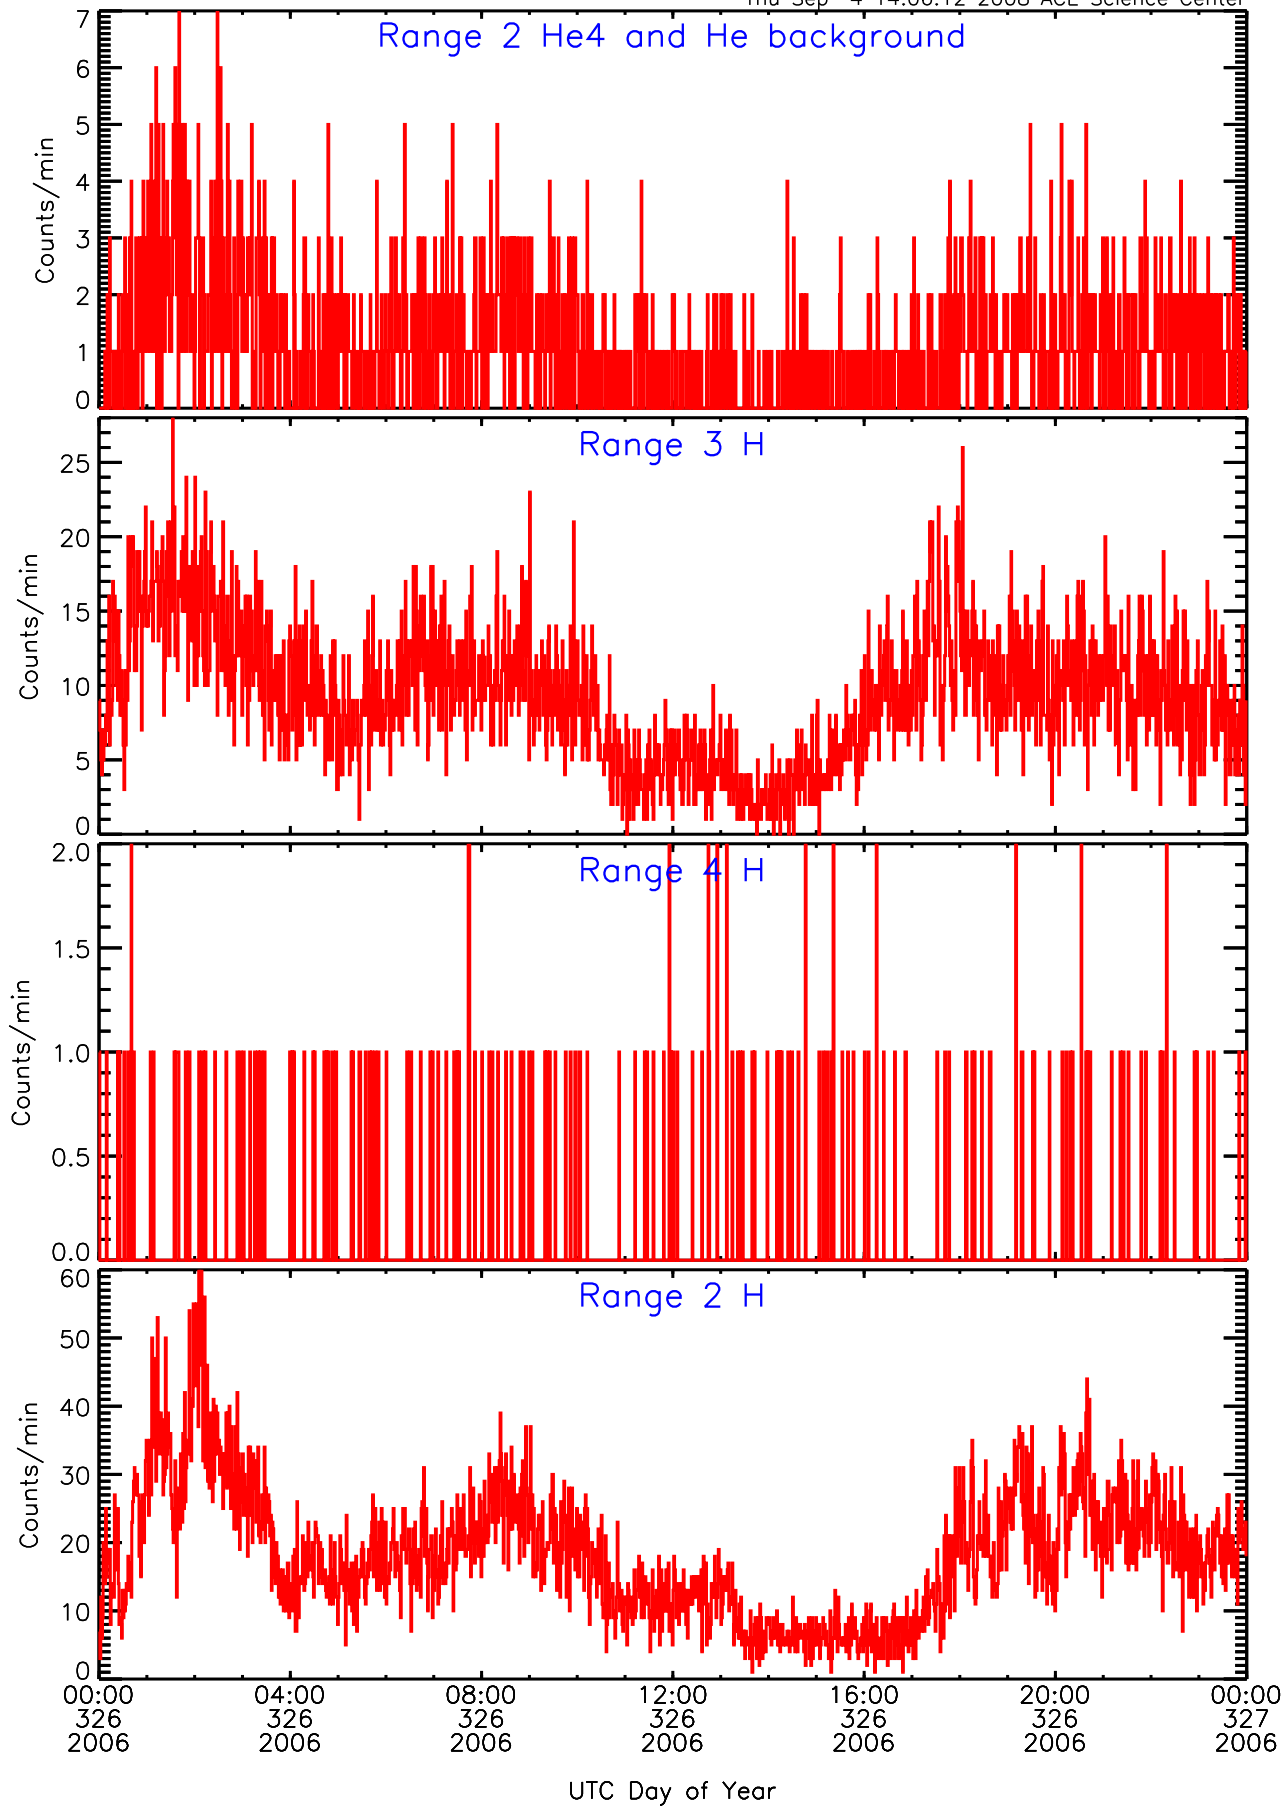

LET behind Livetime/Trigger Data for 2006-326

Thu Sep 4 14:06:27 2008 ACE Science Center

LET behind EVPRATES Data for 2006-326

Thu Sep 4 14:05:55 2008 ACE Science Center

LET behind EVPRATES Data for 2006-326

Thu Sep 4 14:05:56 2008 ACE Science Center

LET behind EVPRATES Data for 2006-326

Thu Sep 4 14:05:56 2008 ACE Science Center

LET behind EVPRATES Data for 2006-326

Thu Sep 4 14:05:56 2008 ACE Science Center

LET behind BUFRATES Data for 2006-326

Thu Sep 4 14:06:11 2008 ACE Science Center

LET behind BUFRATES Data for 2006-326

Thu Sep 4 14:06:11 2008 ACE Science Center

LET behind BUFRATES Data for 2006-326

Thu Sep 4 14:06:12 2008 ACE Science Center

LET behind BUFRATES Data for 2006-326

Thu Sep 4 14:06:12 2008 ACE Science Center

LET behind BUFRATES Data for 2006-326

Thu Sep 4 14:06:12 2008 ACE Science Center

LET behind BUFRATES Data for 2006-326

Thu Sep 4 14:06:12 2008 ACE Science Center