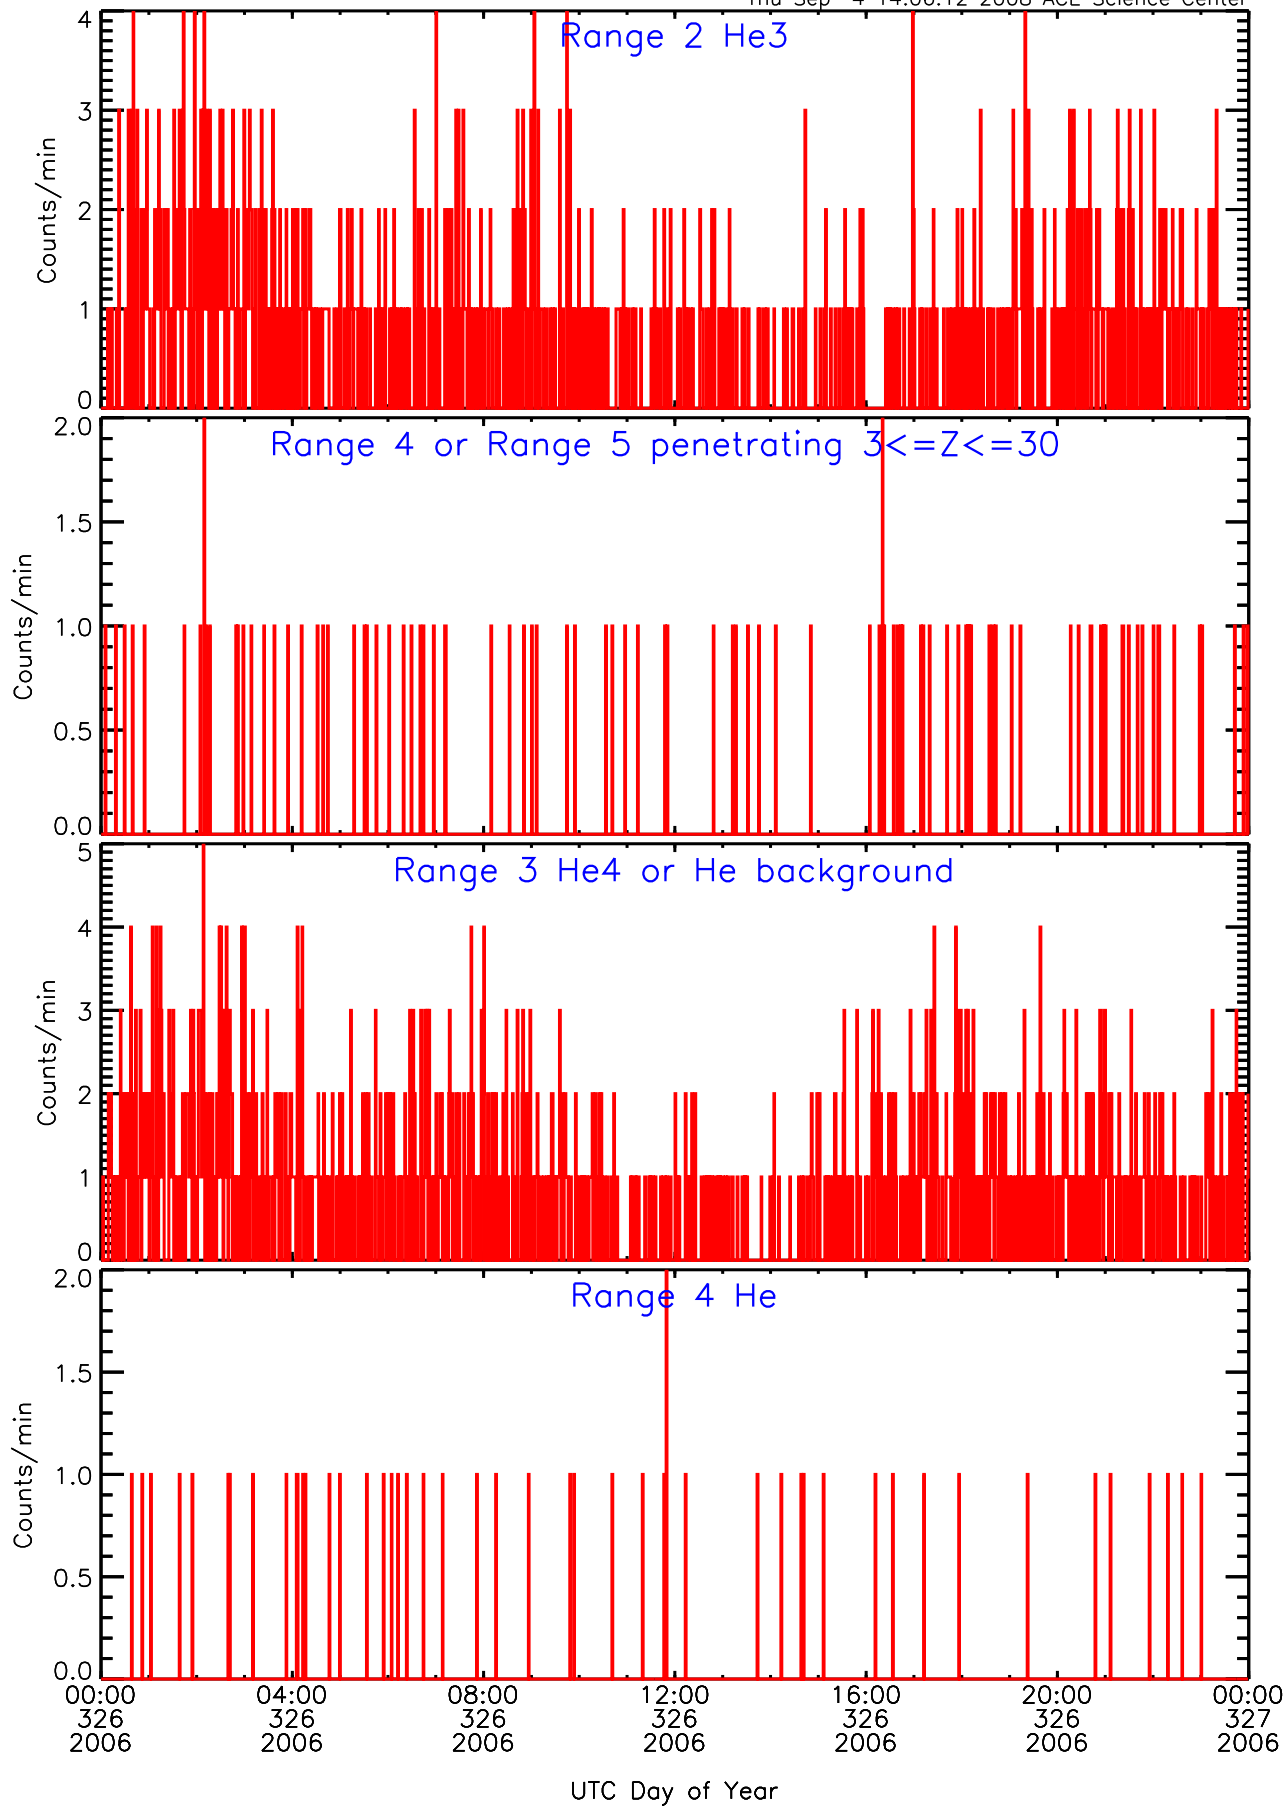

LET behind Livetime/Trigger Data for 2006-326

Thu Sep 4 14:06:27 2008 ACE Science Center

LET behind EVPRATES Data for 2006-326

Thu Sep 4 14:05:55 2008 ACE Science Center

LET behind EVPRATES Data for 2006-326

Thu Sep 4 14:05:56 2008 ACE Science Center

LET behind EVPRATES Data for 2006-326

Thu Sep 4 14:05:56 2008 ACE Science Center

LET behind EVPRATES Data for 2006-326

Thu Sep 4 14:05:56 2008 ACE Science Center

LET behind BUFRATES Data for 2006-326

Thu Sep 4 14:06:11 2008 ACE Science Center

LET behind BUFRATES Data for 2006-326

Thu Sep 4 14:06:11 2008 ACE Science Center

LET behind BUFRATES Data for 2006-326

Thu Sep 4 14:06:12 2008 ACE Science Center

LET behind BUFRATES Data for 2006-326

Thu Sep 4 14:06:12 2008 ACE Science Center

LET behind BUFRATES Data for 2006-326

Thu Sep 4 14:06:12 2008 ACE Science Center

LET behind BUFRATES Data for 2006-326

Thu Sep 4 14:06:12 2008 ACE Science Center