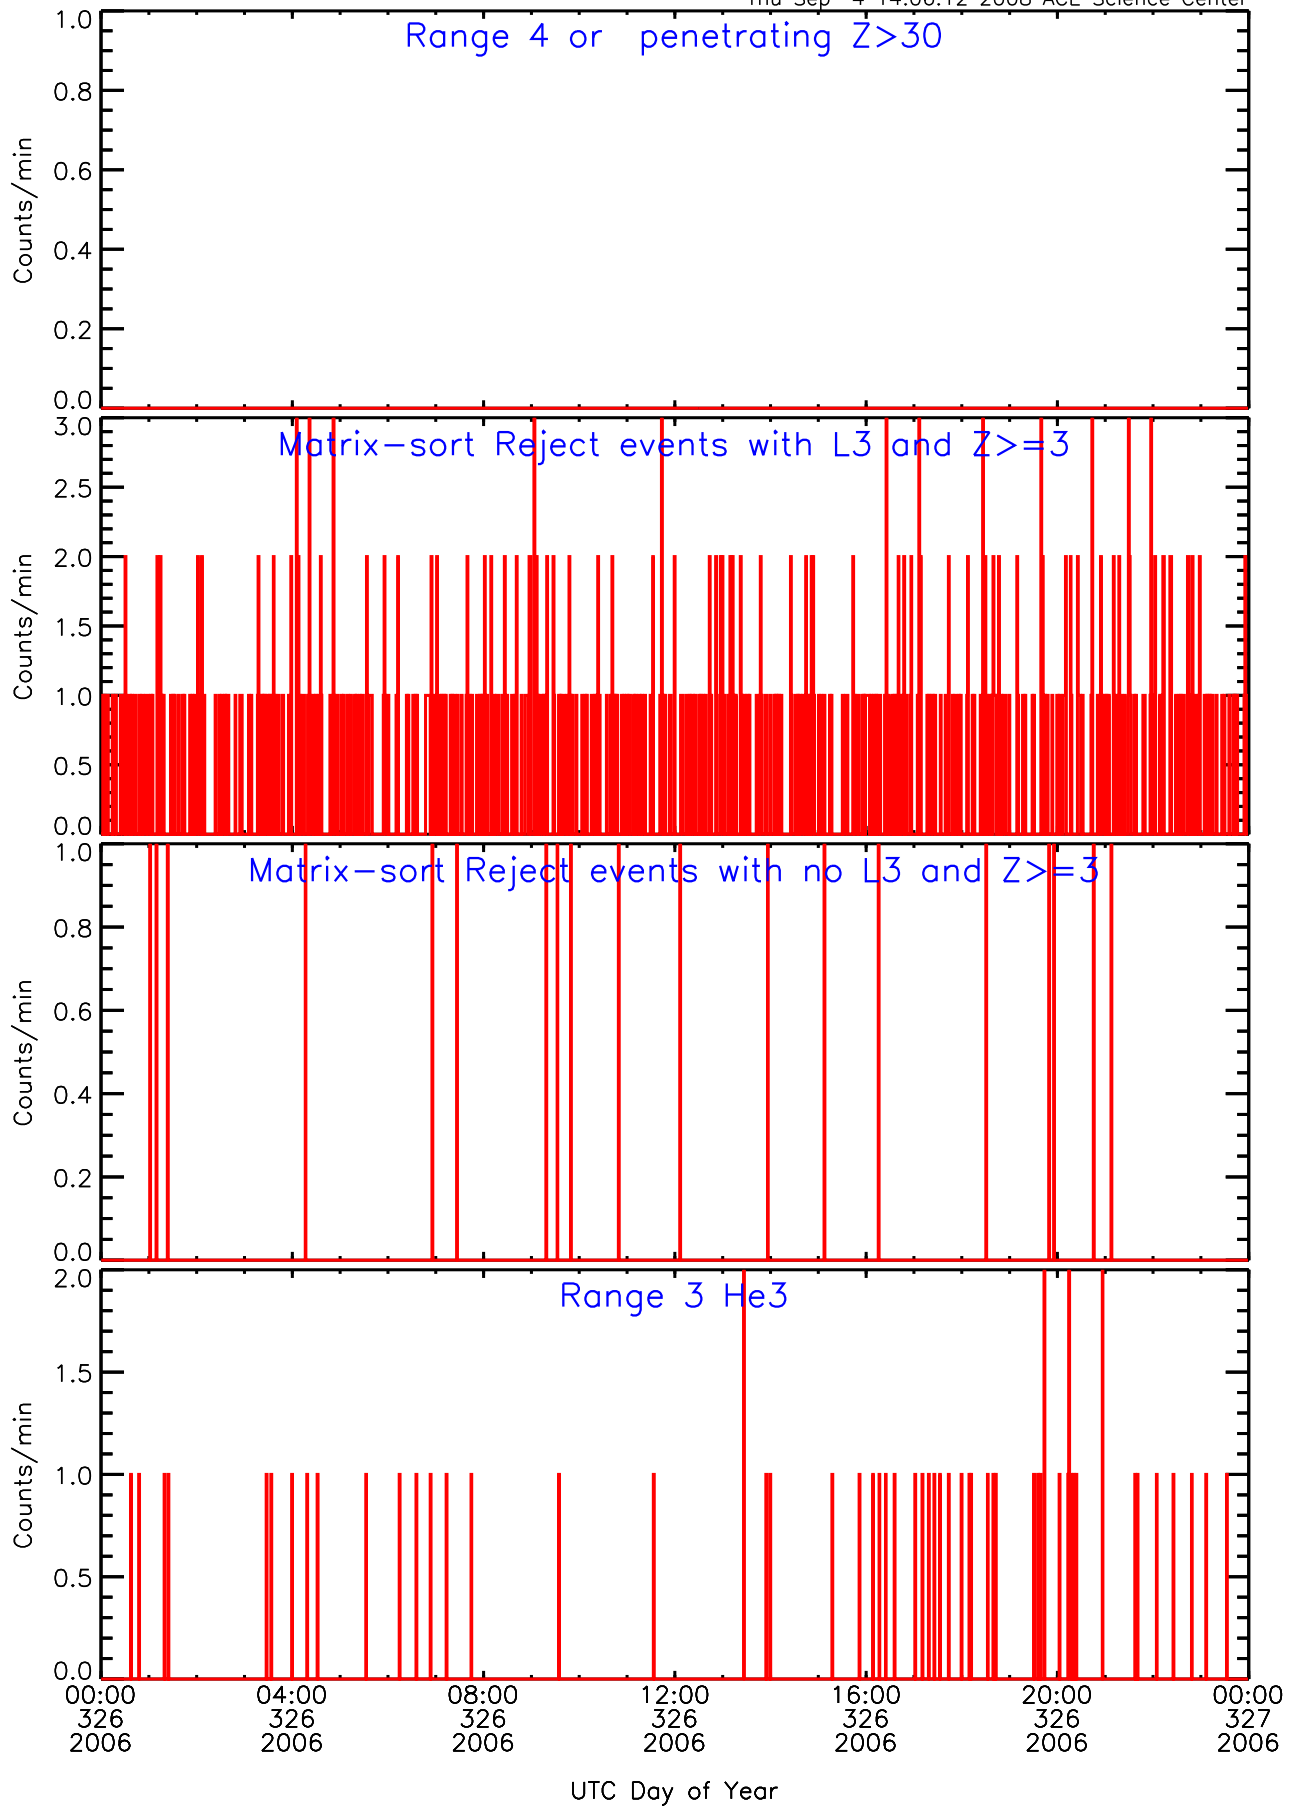

LET behind Livetime/Trigger Data for 2006-326

Thu Sep 4 14:06:27 2008 ACE Science Center

LET behind EVPRATES Data for 2006-326

Thu Sep 4 14:05:55 2008 ACE Science Center

LET behind EVPRATES Data for 2006-326

Thu Sep 4 14:05:56 2008 ACE Science Center

LET behind EVPRATES Data for 2006-326

Thu Sep 4 14:05:56 2008 ACE Science Center

LET behind EVPRATES Data for 2006-326

Thu Sep 4 14:05:56 2008 ACE Science Center

LET behind BUFRATES Data for 2006-326

Thu Sep 4 14:06:11 2008 ACE Science Center

LET behind BUFRATES Data for 2006-326

Thu Sep 4 14:06:11 2008 ACE Science Center

LET behind BUFRATES Data for 2006-326

Thu Sep 4 14:06:12 2008 ACE Science Center

LET behind BUFRATES Data for 2006-326

Thu Sep 4 14:06:12 2008 ACE Science Center

LET behind BUFRATES Data for 2006-326

Thu Sep 4 14:06:12 2008 ACE Science Center

LET behind BUFRATES Data for 2006-326

Thu Sep 4 14:06:12 2008 ACE Science Center