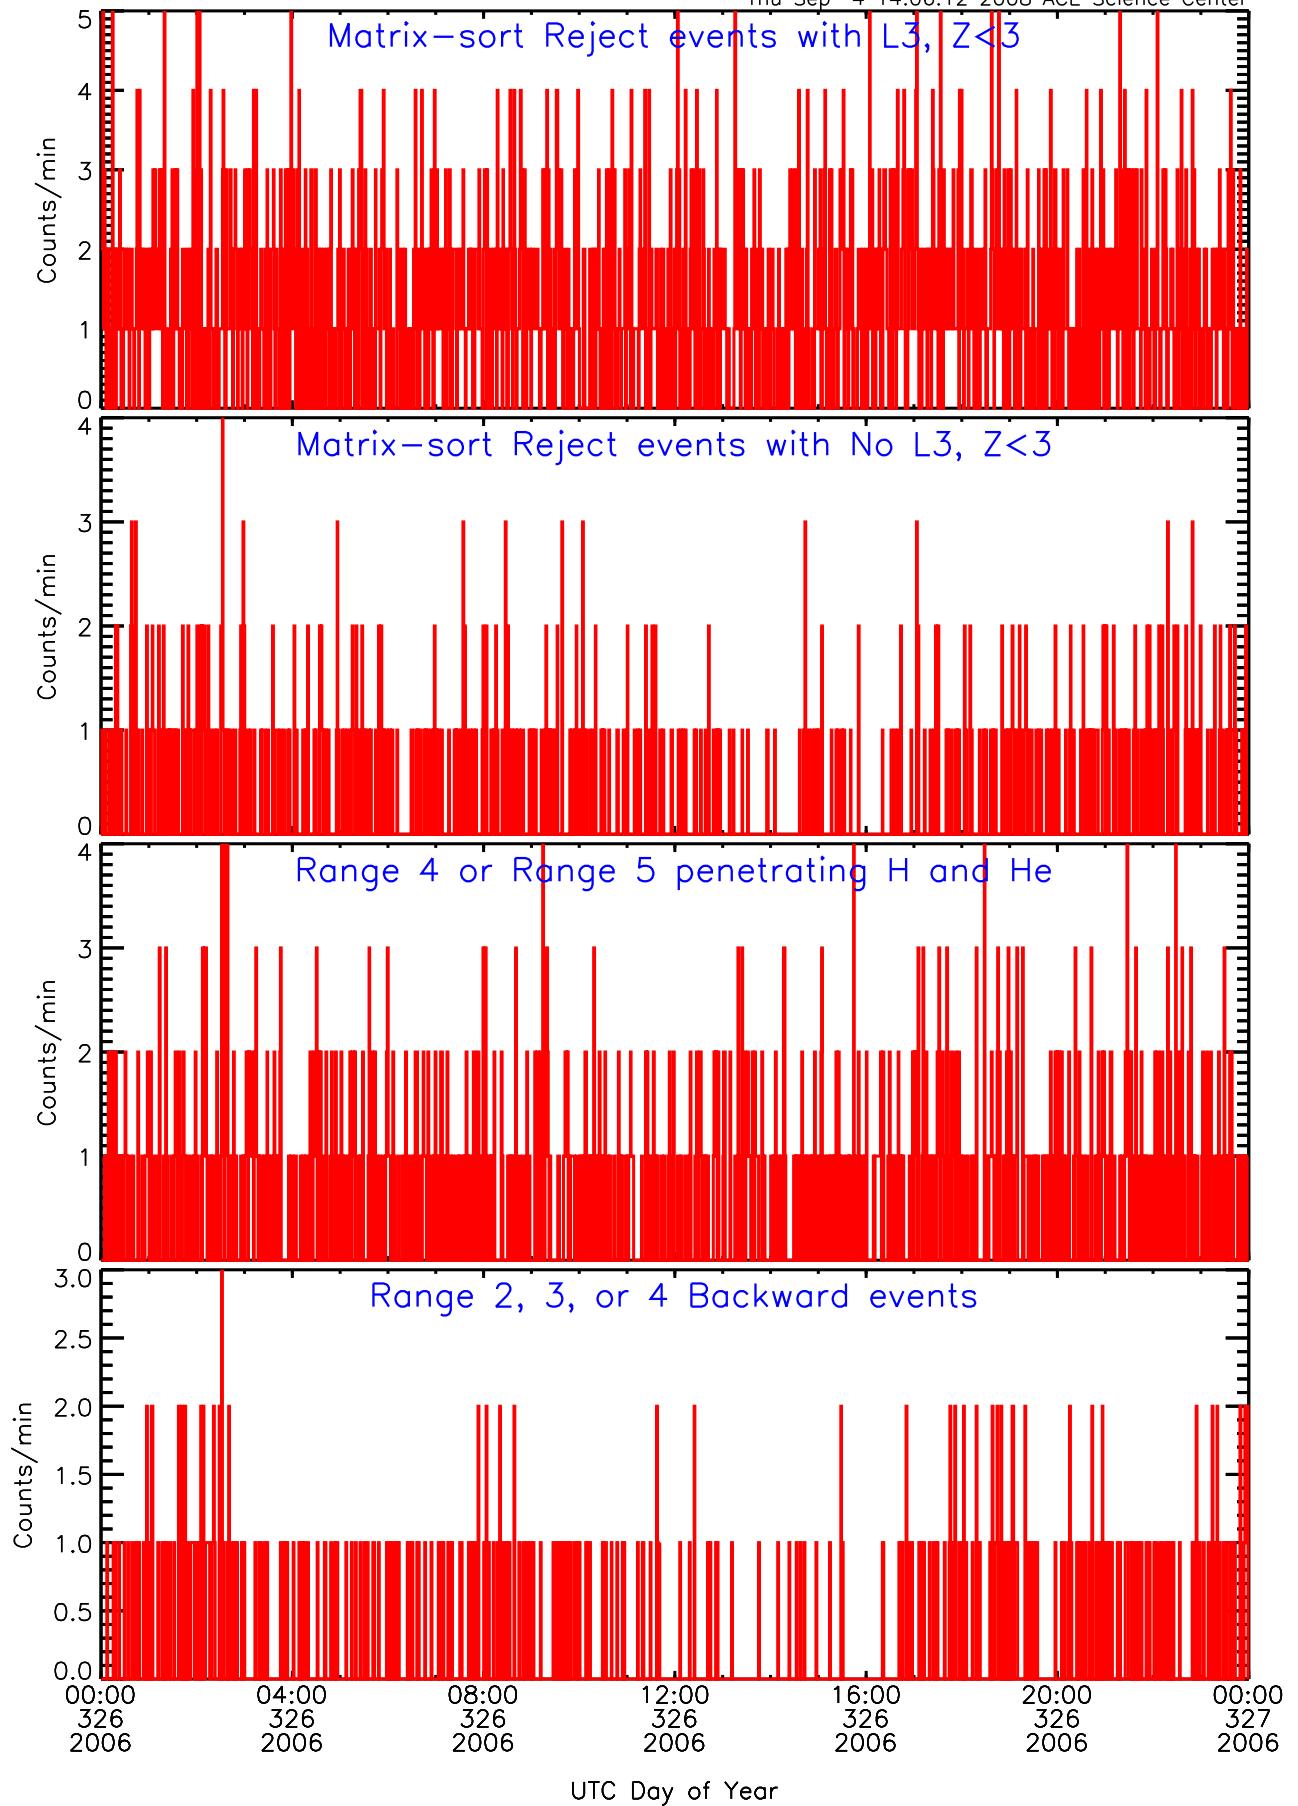

LET behind Livetime/Trigger Data for 2006-326

Thu Sep 4 14:06:27 2008 ACE Science Center

LET behind EVPRATES Data for 2006-326

Thu Sep 4 14:05:55 2008 ACE Science Center

LET behind EVPRATES Data for 2006-326

Thu Sep 4 14:05:56 2008 ACE Science Center

LET behind EVPRATES Data for 2006-326

Thu Sep 4 14:05:56 2008 ACE Science Center

LET behind EVPRATES Data for 2006-326

Thu Sep 4 14:05:56 2008 ACE Science Center

LET behind BUFRATES Data for 2006-326

Thu Sep 4 14:06:11 2008 ACE Science Center

LET behind BUFRATES Data for 2006-326

Thu Sep 4 14:06:11 2008 ACE Science Center

LET behind BUFRATES Data for 2006-326

Thu Sep 4 14:06:12 2008 ACE Science Center

LET behind BUFRATES Data for 2006-326

Thu Sep 4 14:06:12 2008 ACE Science Center

LET behind BUFRATES Data for 2006-326

Thu Sep 4 14:06:12 2008 ACE Science Center

LET behind BUFRATES Data for 2006-326

Thu Sep 4 14:06:12 2008 ACE Science Center