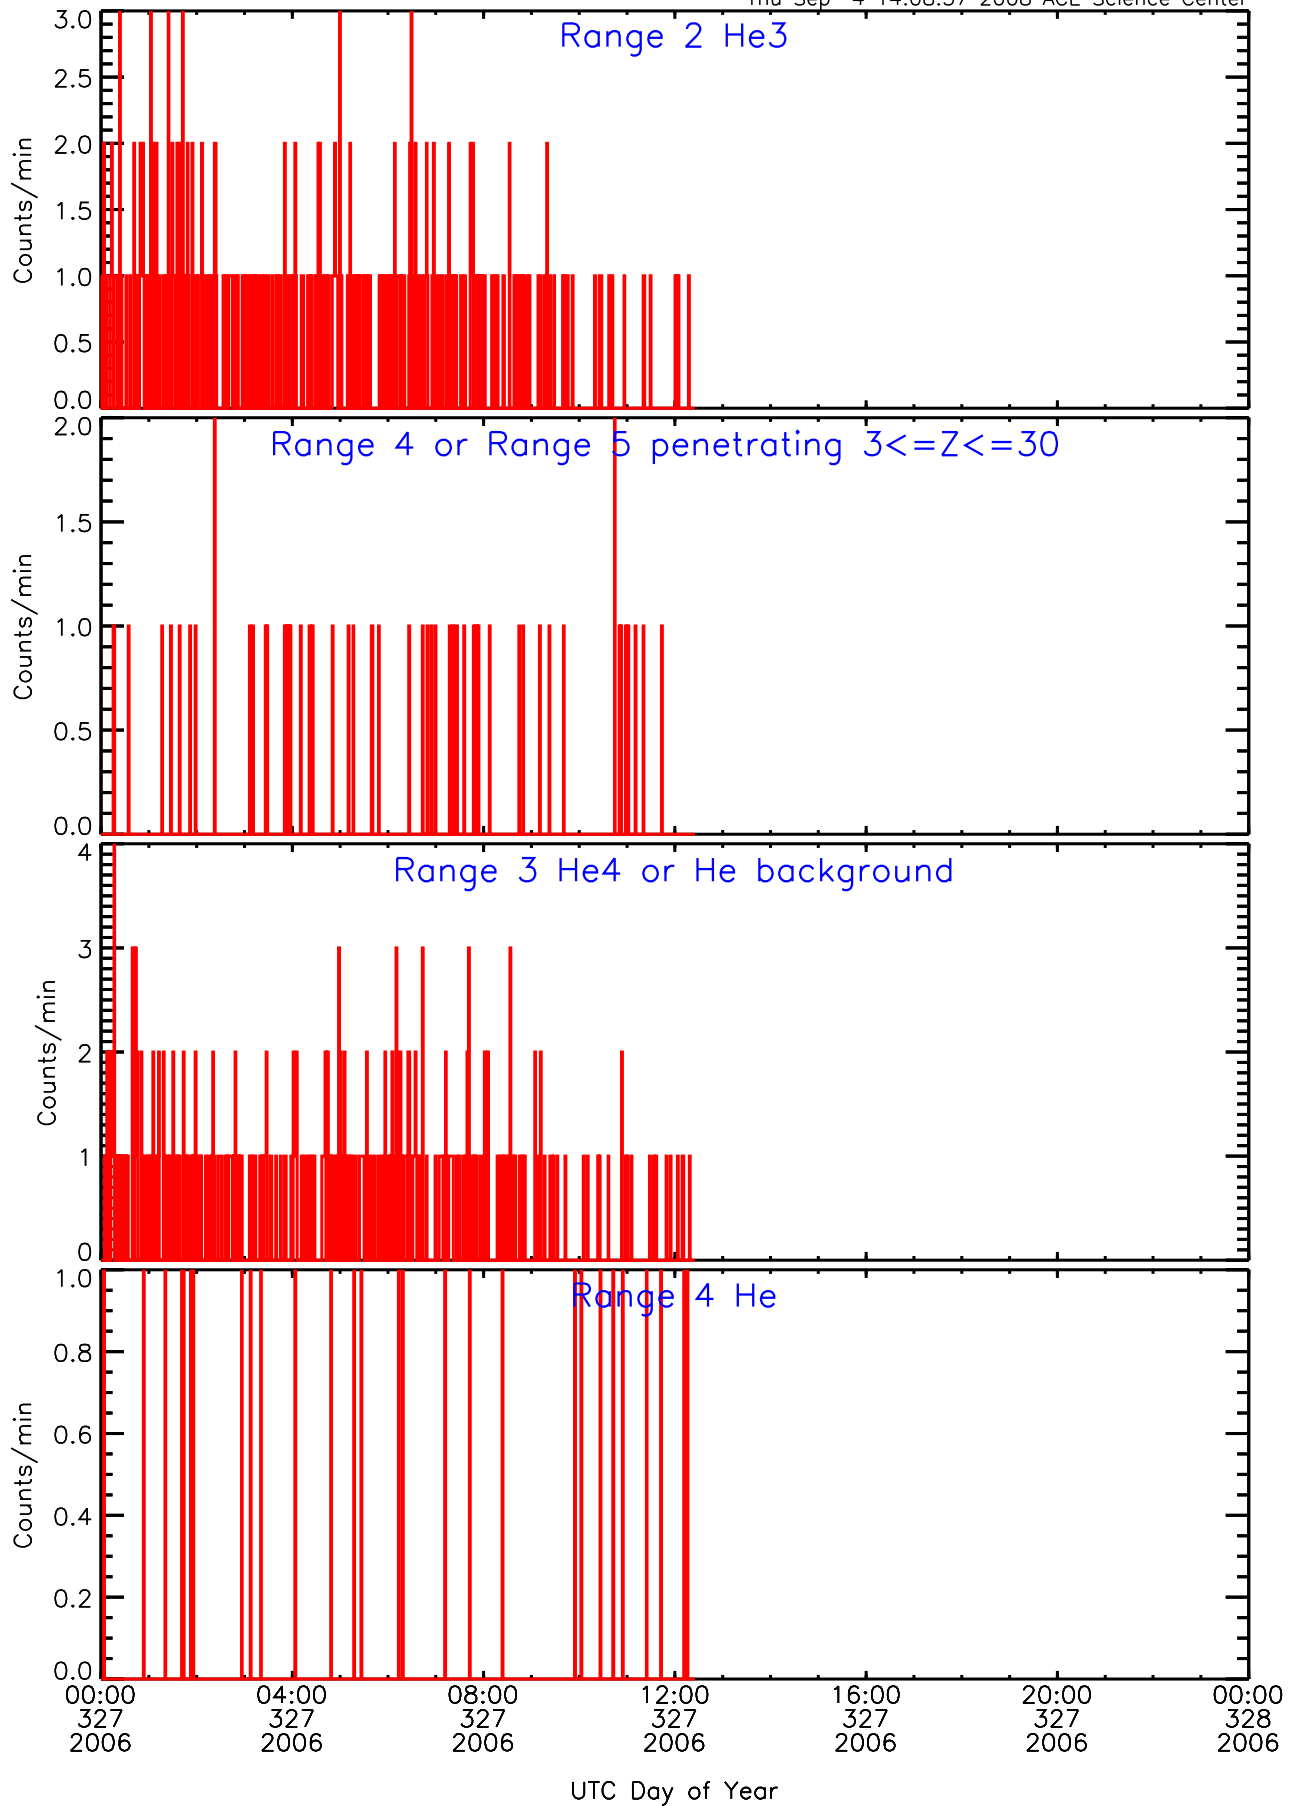

LET behind Livetime/Trigger Data for 2006-327

Thu Sep 4 14:09:09 2008 ACE Science Center

LET behind EVPRATES Data for 2006-327

Thu Sep 4 14:08:44 2008 ACE Science Center

LET behind EVPRATES Data for 2006-327

Thu Sep 4 14:08:44 2008 ACE Science Center

LET behind EVPRATES Data for 2006-327

Thu Sep 4 14:08:45 2008 ACE Science Center

LET behind EVPRATES Data for 2006-327

Thu Sep 4 14:08:45 2008 ACE Science Center

LET behind BUFRATES Data for 2006-327

Thu Sep 4 14:08:56 2008 ACE Science Center

LET behind BUFRATES Data for 2006-327

Thu Sep 4 14:08:56 2008 ACE Science Center

LET behind BUFRATES Data for 2006-327

Thu Sep 4 14:08:56 2008 ACE Science Center

LET behind BUFRATES Data for 2006-327

Thu Sep 4 14:08:57 2008 ACE Science Center

LET behind BUFRATES Data for 2006-327

Thu Sep 4 14:08:57 2008 ACE Science Center

LET behind BUFRATES Data for 2006-327

Thu Sep 4 14:08:57 2008 ACE Science Center