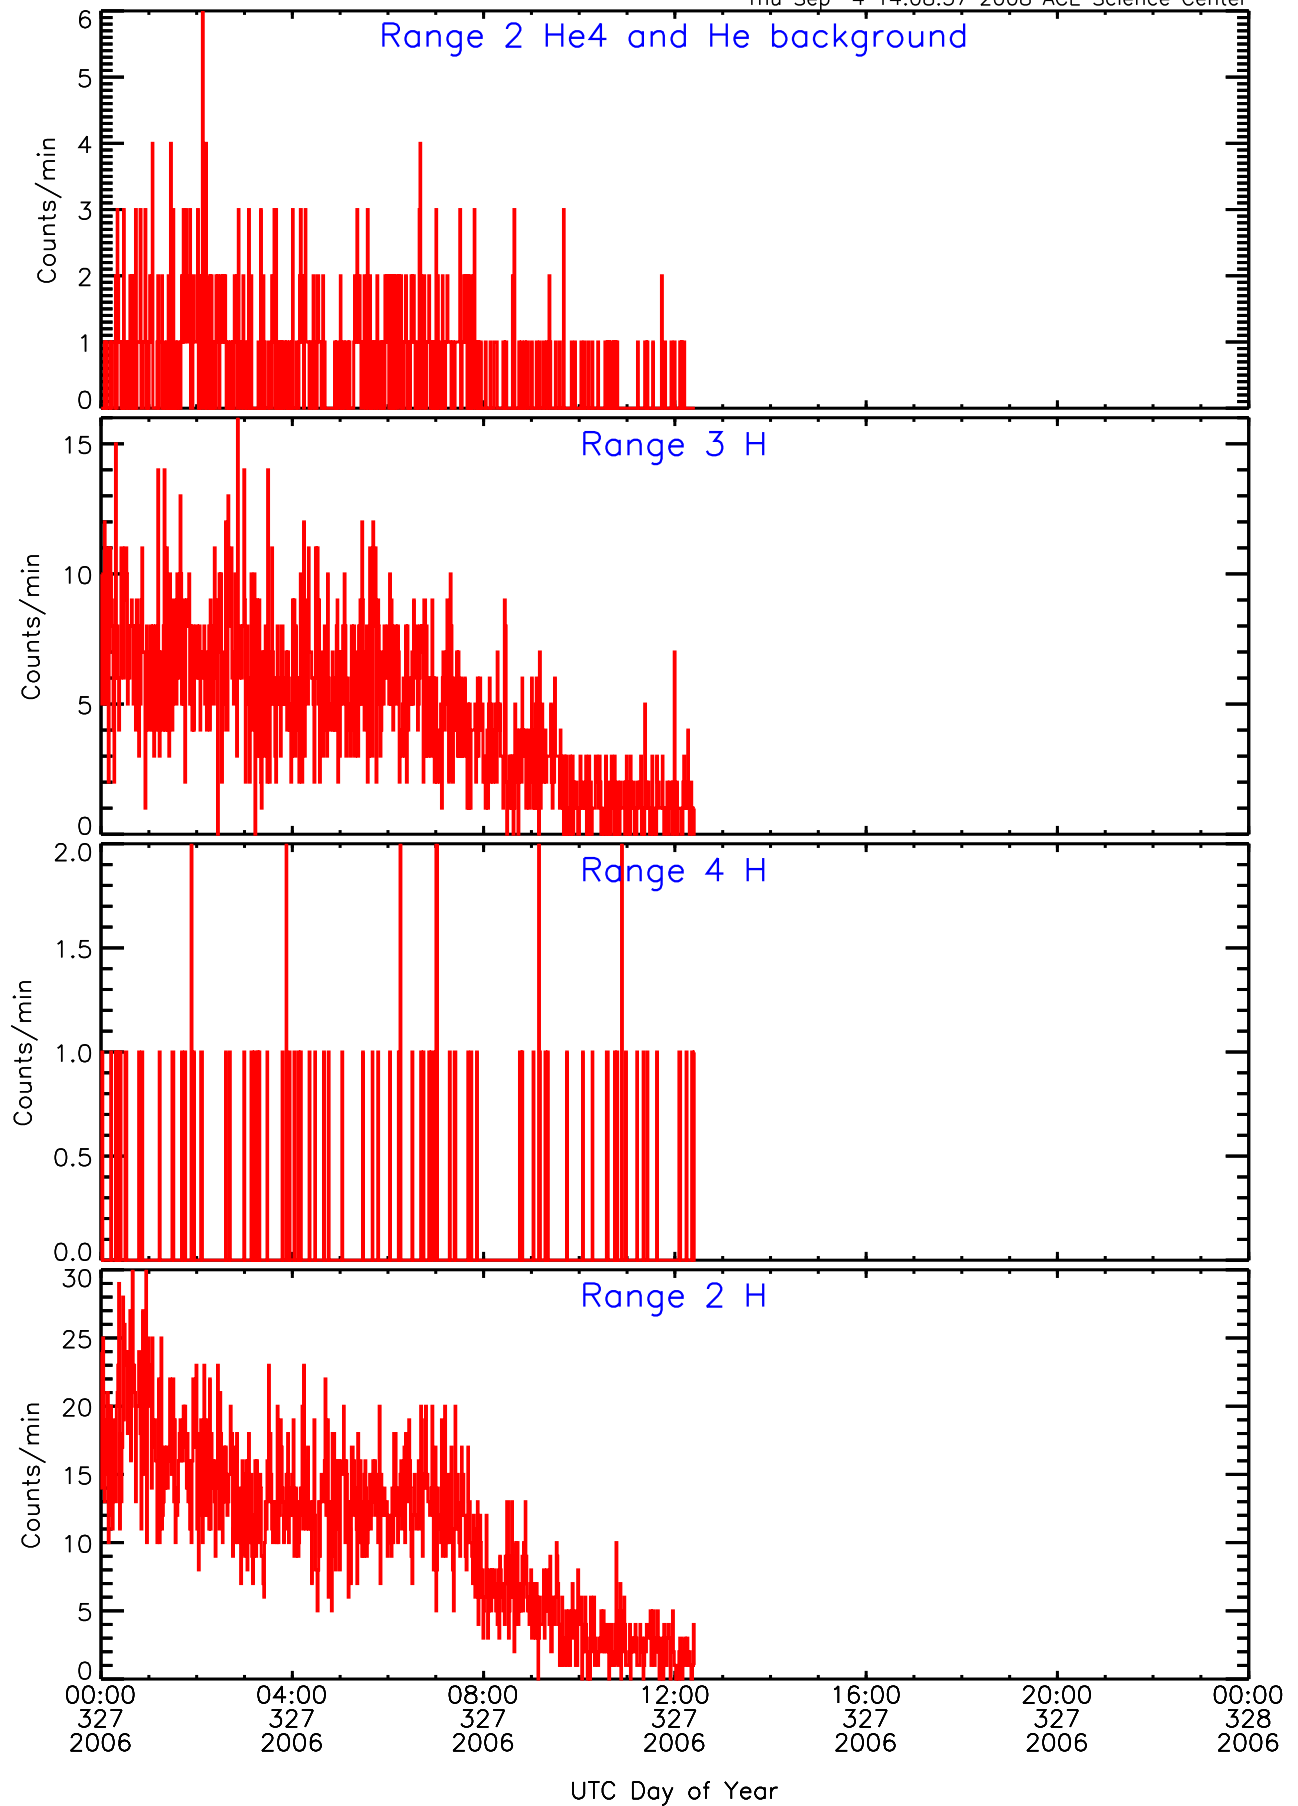

LET behind Livetime/Trigger Data for 2006-327

Thu Sep 4 14:09:09 2008 ACE Science Center

LET behind EVPRATES Data for 2006-327

Thu Sep 4 14:08:44 2008 ACE Science Center

LET behind EVPRATES Data for 2006-327

Thu Sep 4 14:08:44 2008 ACE Science Center

LET behind EVPRATES Data for 2006-327

Thu Sep 4 14:08:45 2008 ACE Science Center

LET behind EVPRATES Data for 2006-327

Thu Sep 4 14:08:45 2008 ACE Science Center

LET behind BUFRATES Data for 2006-327

Thu Sep 4 14:08:56 2008 ACE Science Center

LET behind BUFRATES Data for 2006-327

Thu Sep 4 14:08:56 2008 ACE Science Center

LET behind BUFRATES Data for 2006-327

Thu Sep 4 14:08:56 2008 ACE Science Center

LET behind BUFRATES Data for 2006-327

Thu Sep 4 14:08:57 2008 ACE Science Center

LET behind BUFRATES Data for 2006-327

Thu Sep 4 14:08:57 2008 ACE Science Center

LET behind BUFRATES Data for 2006-327

Thu Sep 4 14:08:57 2008 ACE Science Center