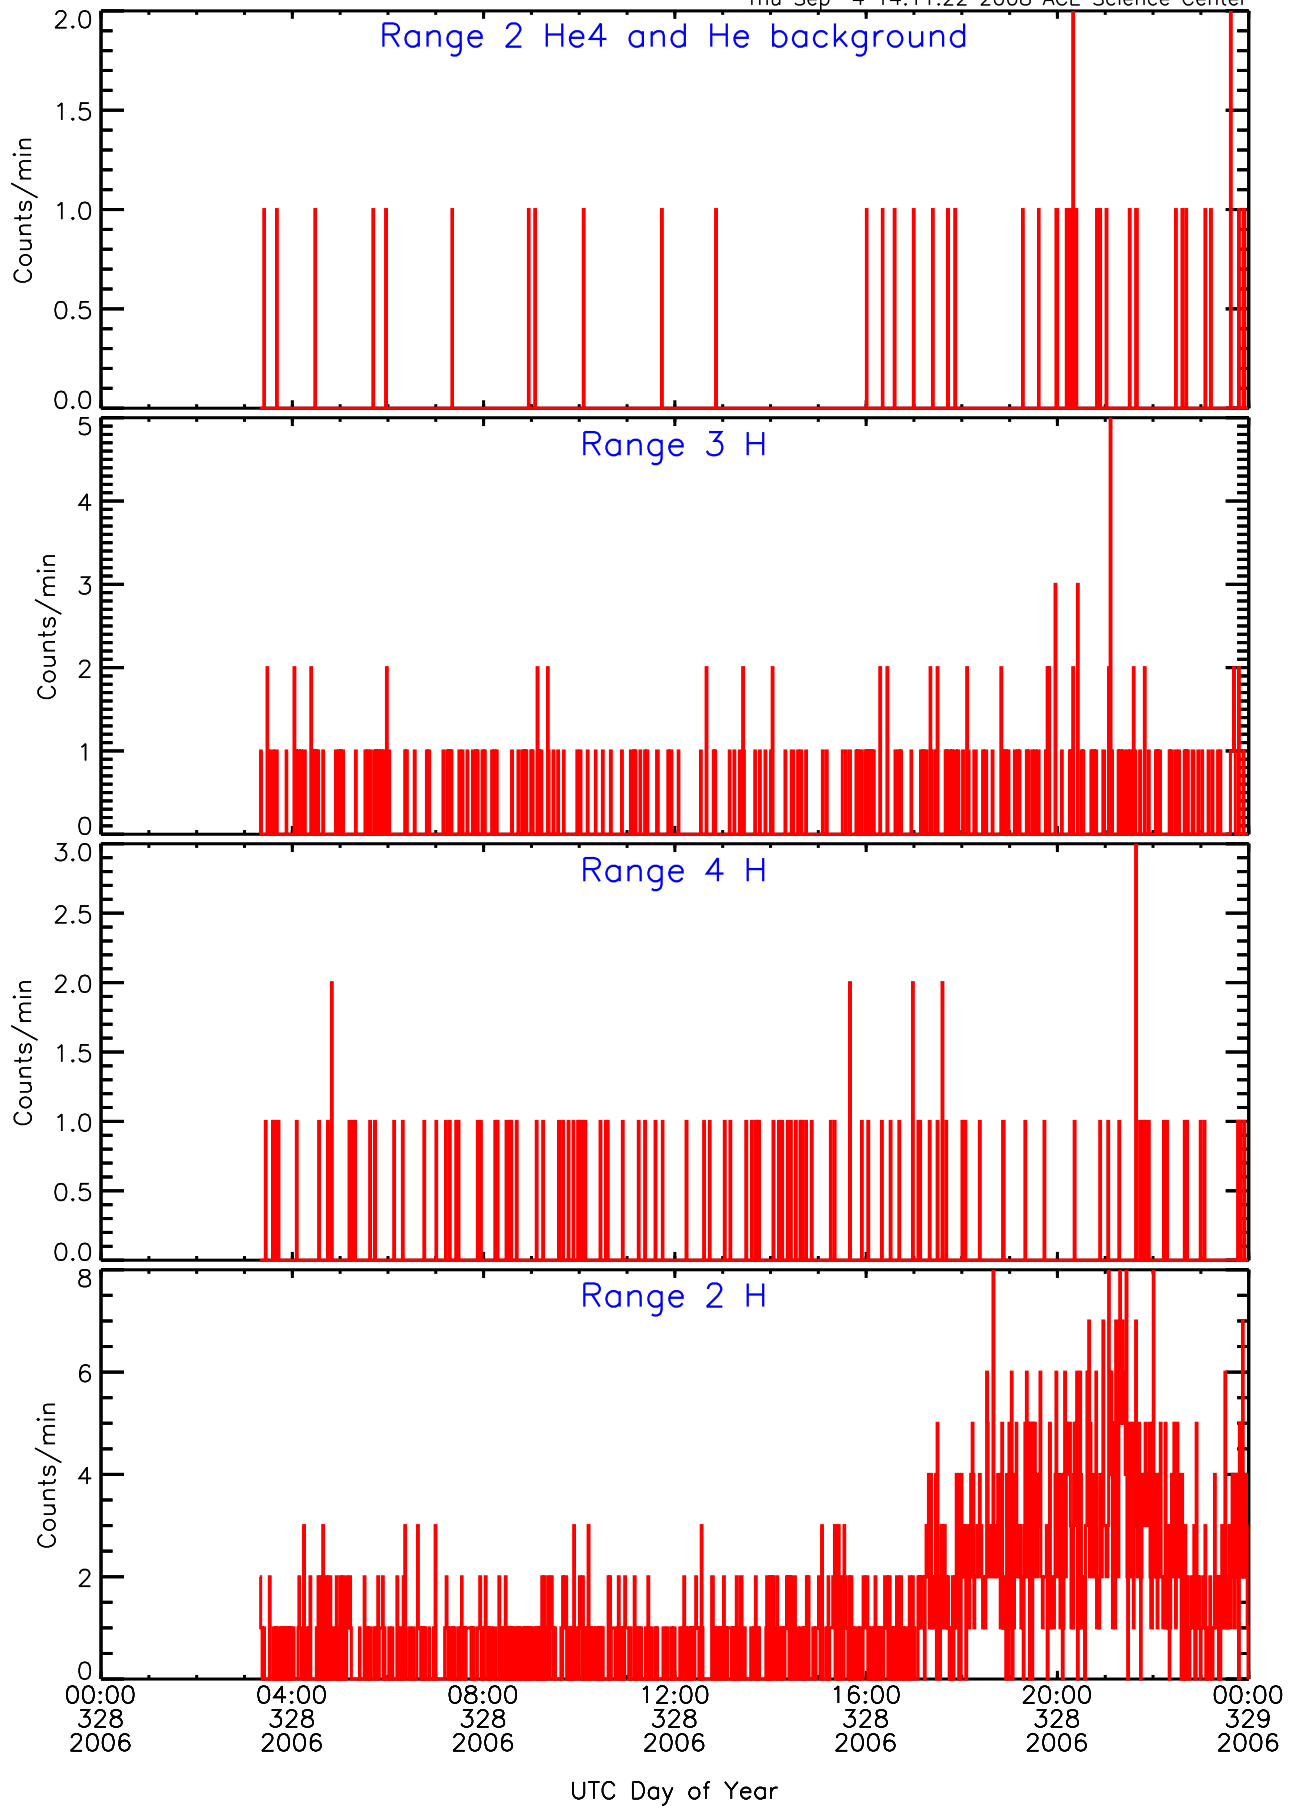

LET behind Livetime/Trigger Data for 2006-328

Thu Sep 4 14:11:35 2008 ACE Science Center

LET behind EVPRATES Data for 2006-328

Thu Sep 4 14:11:06 2008 ACE Science Center

LET behind EVPRATES Data for 2006-328

Thu Sep 4 14:11:06 2008 ACE Science Center

LET behind EVPRATES Data for 2006-328

Thu Sep 4 14:11:06 2008 ACE Science Center

LET behind EVPRATES Data for 2006-328

Thu Sep 4 14:11:07 2008 ACE Science Center

LET behind BUFRATES Data for 2006-328

Thu Sep 4 14:11:21 2008 ACE Science Center

LET behind BUFRATES Data for 2006-328

Thu Sep 4 14:11:21 2008 ACE Science Center

LET behind BUFRATES Data for 2006-328

Thu Sep 4 14:11:21 2008 ACE Science Center

LET behind BUFRATES Data for 2006-328

Thu Sep 4 14:11:21 2008 ACE Science Center

LET behind BUFRATES Data for 2006-328

Thu Sep 4 14:11:22 2008 ACE Science Center

LET behind BUFRATES Data for 2006-328

Thu Sep 4 14:11:22 2008 ACE Science Center