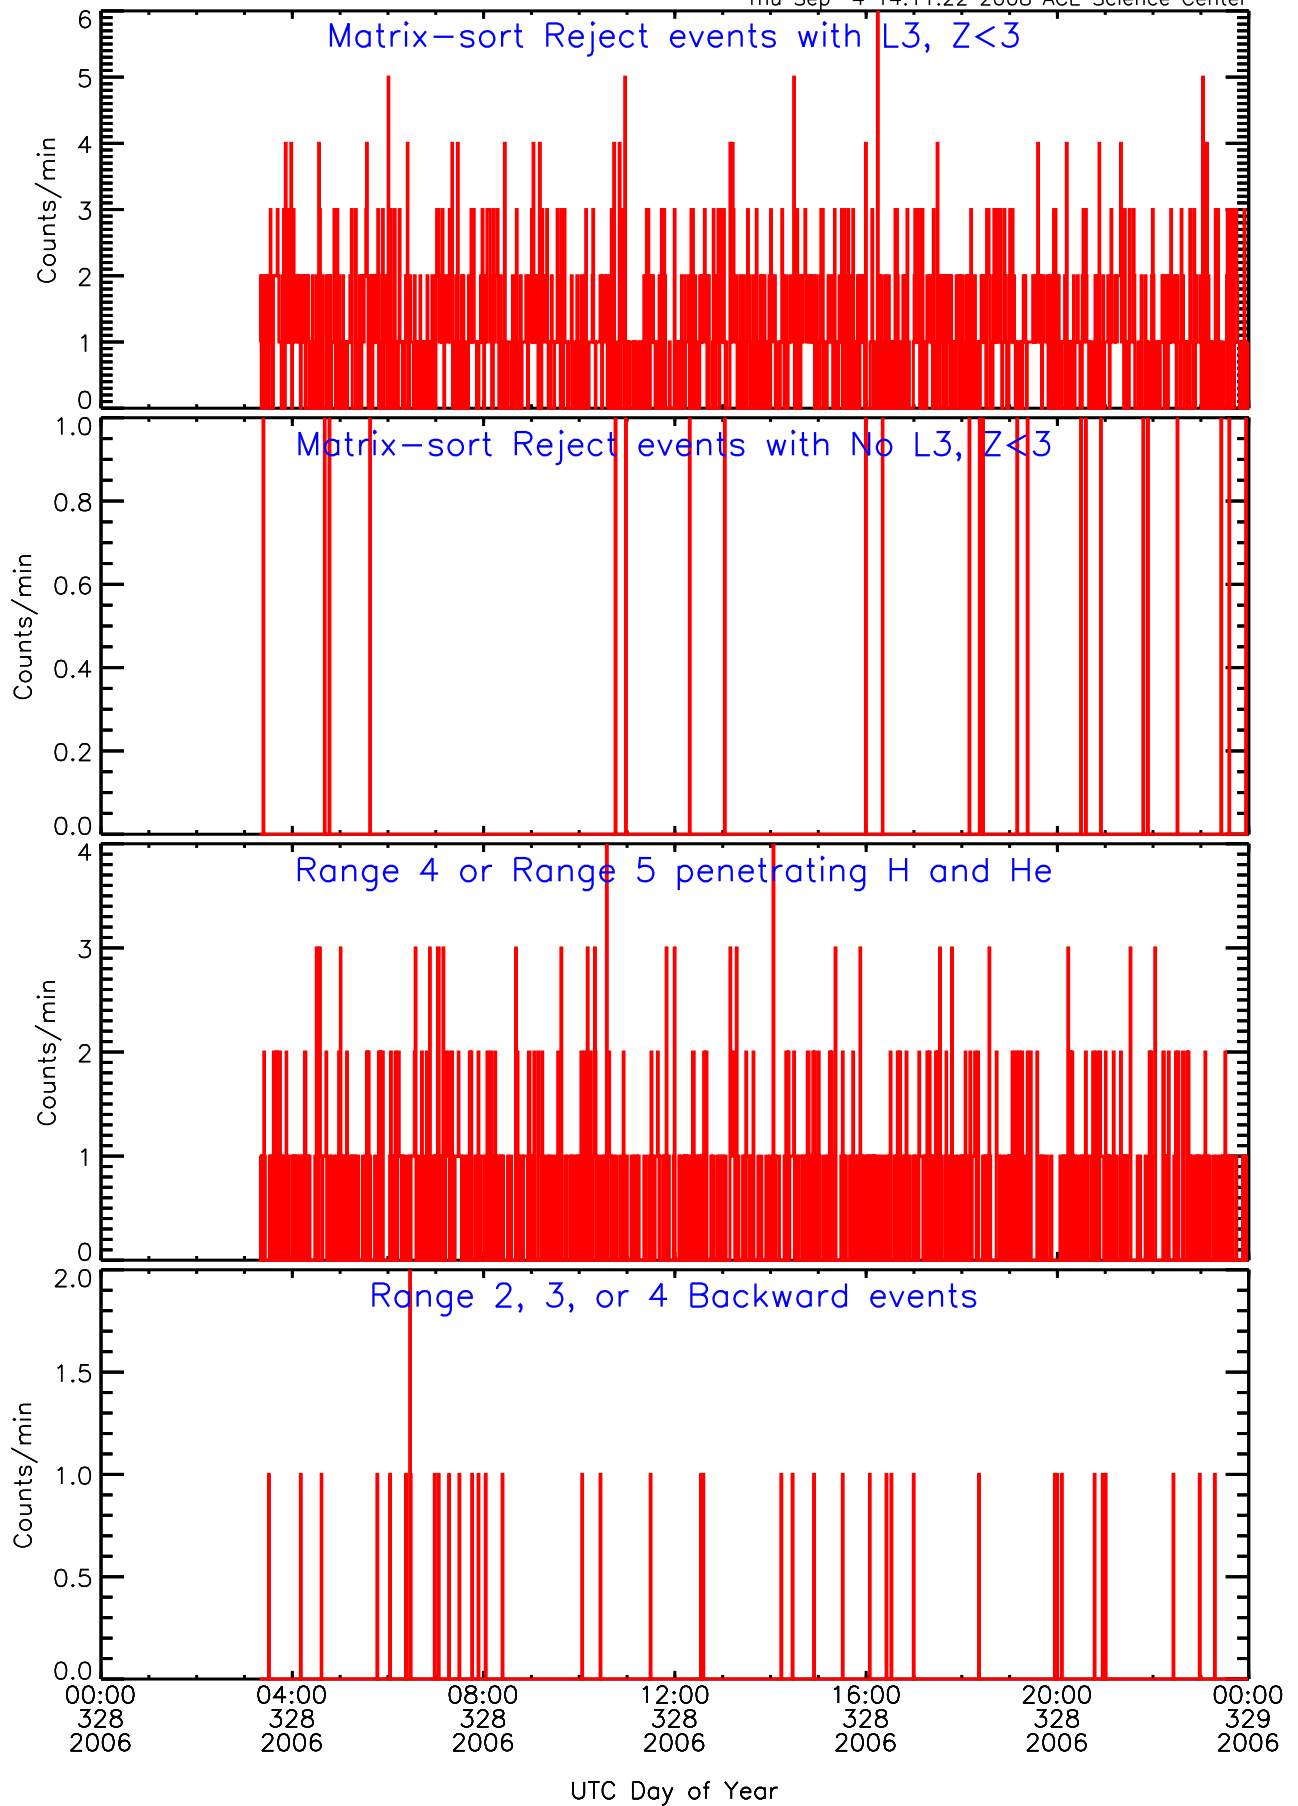

LET behind Livetime/Trigger Data for 2006-328

Thu Sep 4 14:11:35 2008 ACE Science Center

LET behind EVPRATES Data for 2006-328

Thu Sep 4 14:11:06 2008 ACE Science Center

LET behind EVPRATES Data for 2006-328

Thu Sep 4 14:11:06 2008 ACE Science Center

LET behind EVPRATES Data for 2006-328

Thu Sep 4 14:11:06 2008 ACE Science Center

LET behind EVPRATES Data for 2006-328

Thu Sep 4 14:11:07 2008 ACE Science Center

LET behind BUFRATES Data for 2006-328

Thu Sep 4 14:11:21 2008 ACE Science Center

LET behind BUFRATES Data for 2006-328

Thu Sep 4 14:11:21 2008 ACE Science Center

LET behind BUFRATES Data for 2006-328

Thu Sep 4 14:11:21 2008 ACE Science Center

LET behind BUFRATES Data for 2006-328

Thu Sep 4 14:11:21 2008 ACE Science Center

LET behind BUFRATES Data for 2006-328

Thu Sep 4 14:11:22 2008 ACE Science Center

LET behind BUFRATES Data for 2006-328

Thu Sep 4 14:11:22 2008 ACE Science Center