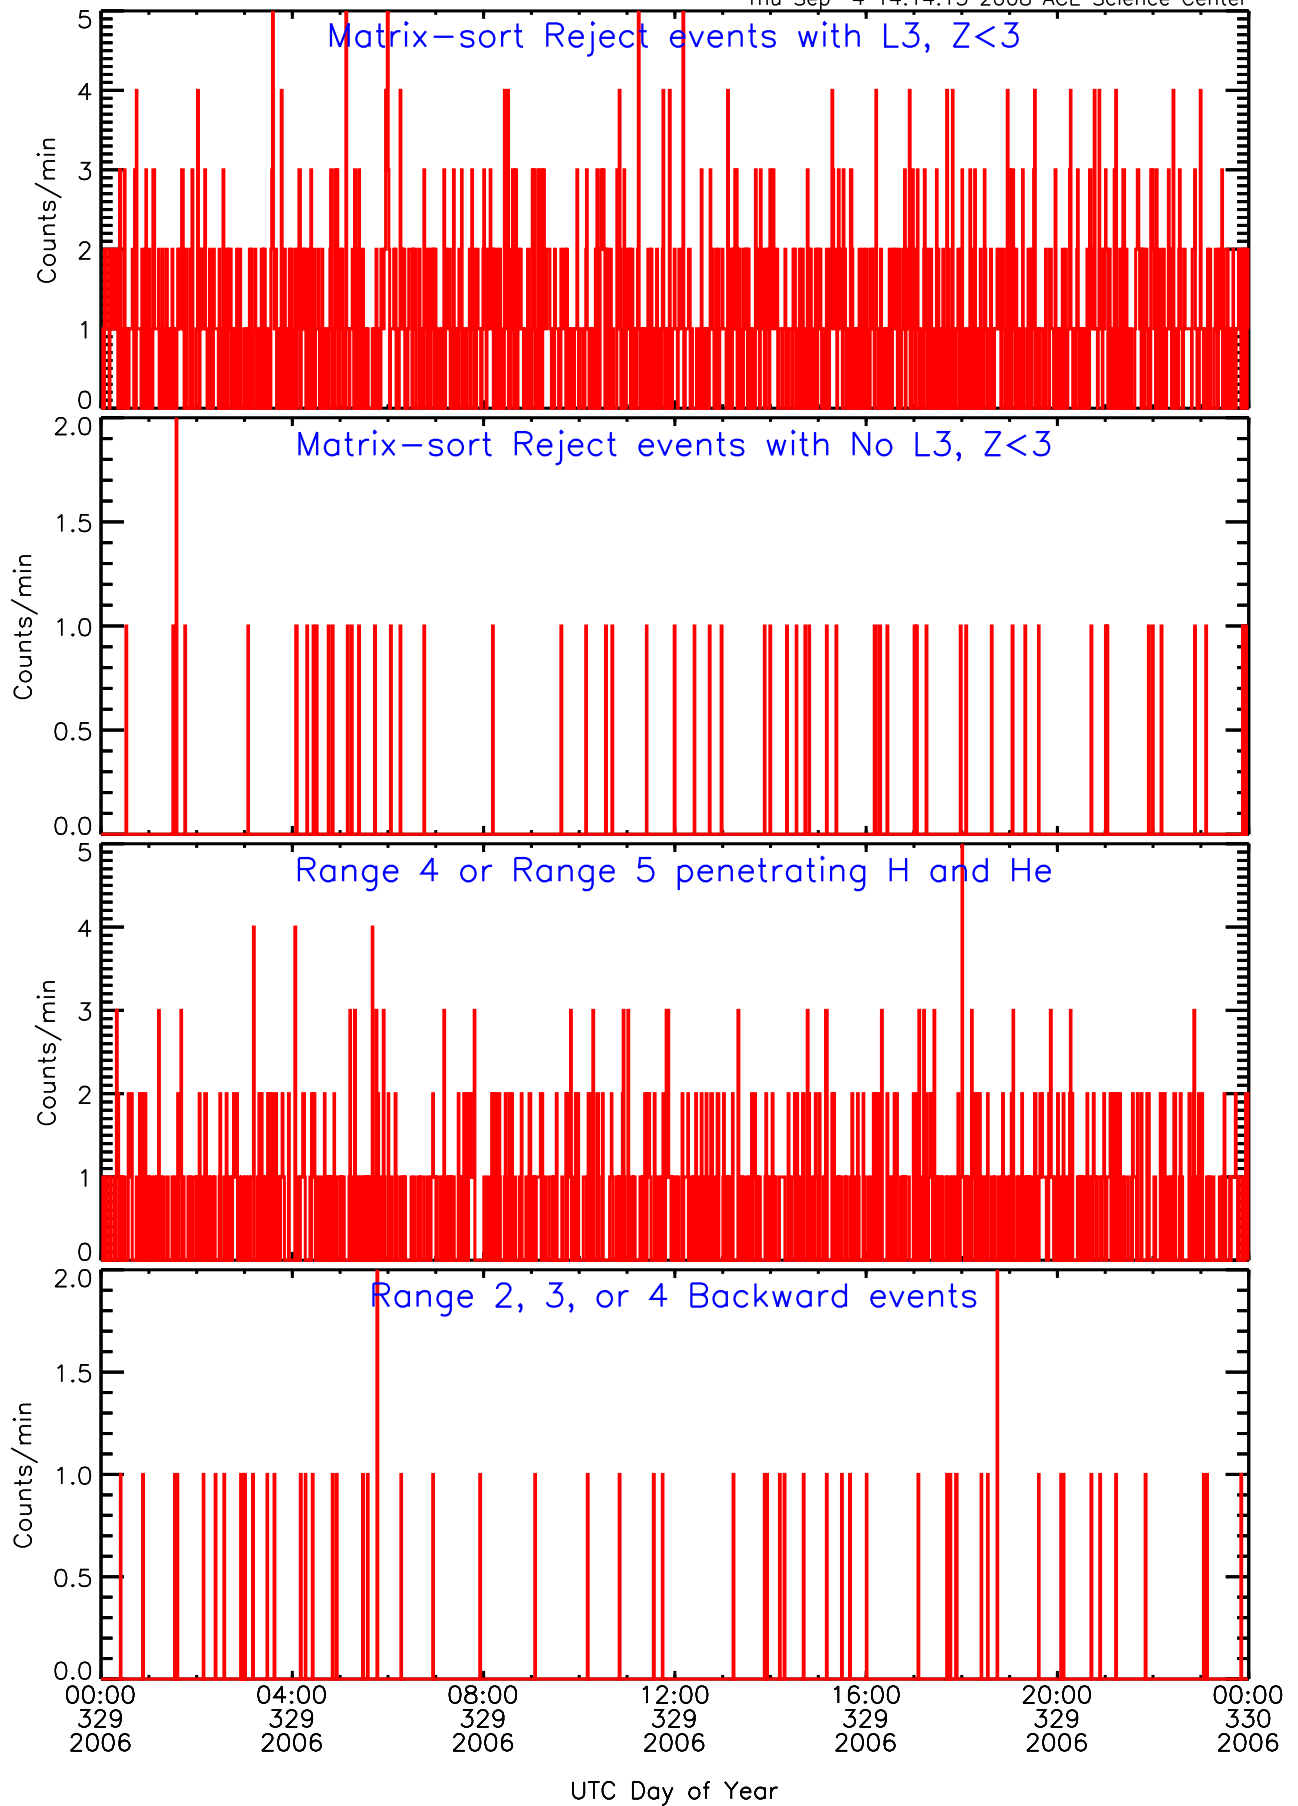

LET behind Livetime/Trigger Data for 2006-329

Thu Sep 4 14:14:27 2008 ACE Science Center

LET behind EVPRATES Data for 2006-329

Thu Sep 4 14:13:56 2008 ACE Science Center

LET behind EVPRATES Data for 2006-329

Thu Sep 4 14:13:57 2008 ACE Science Center

LET behind EVPRATES Data for 2006-329

Thu Sep 4 14:13:57 2008 ACE Science Center

LET behind EVPRATES Data for 2006-329

Thu Sep 4 14:13:57 2008 ACE Science Center

LET behind BUFRATES Data for 2006-329

Thu Sep 4 14:14:12 2008 ACE Science Center

LET behind BUFRATES Data for 2006-329

Thu Sep 4 14:14:12 2008 ACE Science Center

LET behind BUFRATES Data for 2006-329

Thu Sep 4 14:14:13 2008 ACE Science Center

LET behind BUFRATES Data for 2006-329

Thu Sep 4 14:14:13 2008 ACE Science Center

LET behind BUFRATES Data for 2006-329

Thu Sep 4 14:14:13 2008 ACE Science Center

LET behind BUFRATES Data for 2006-329

Thu Sep 4 14:14:13 2008 ACE Science Center