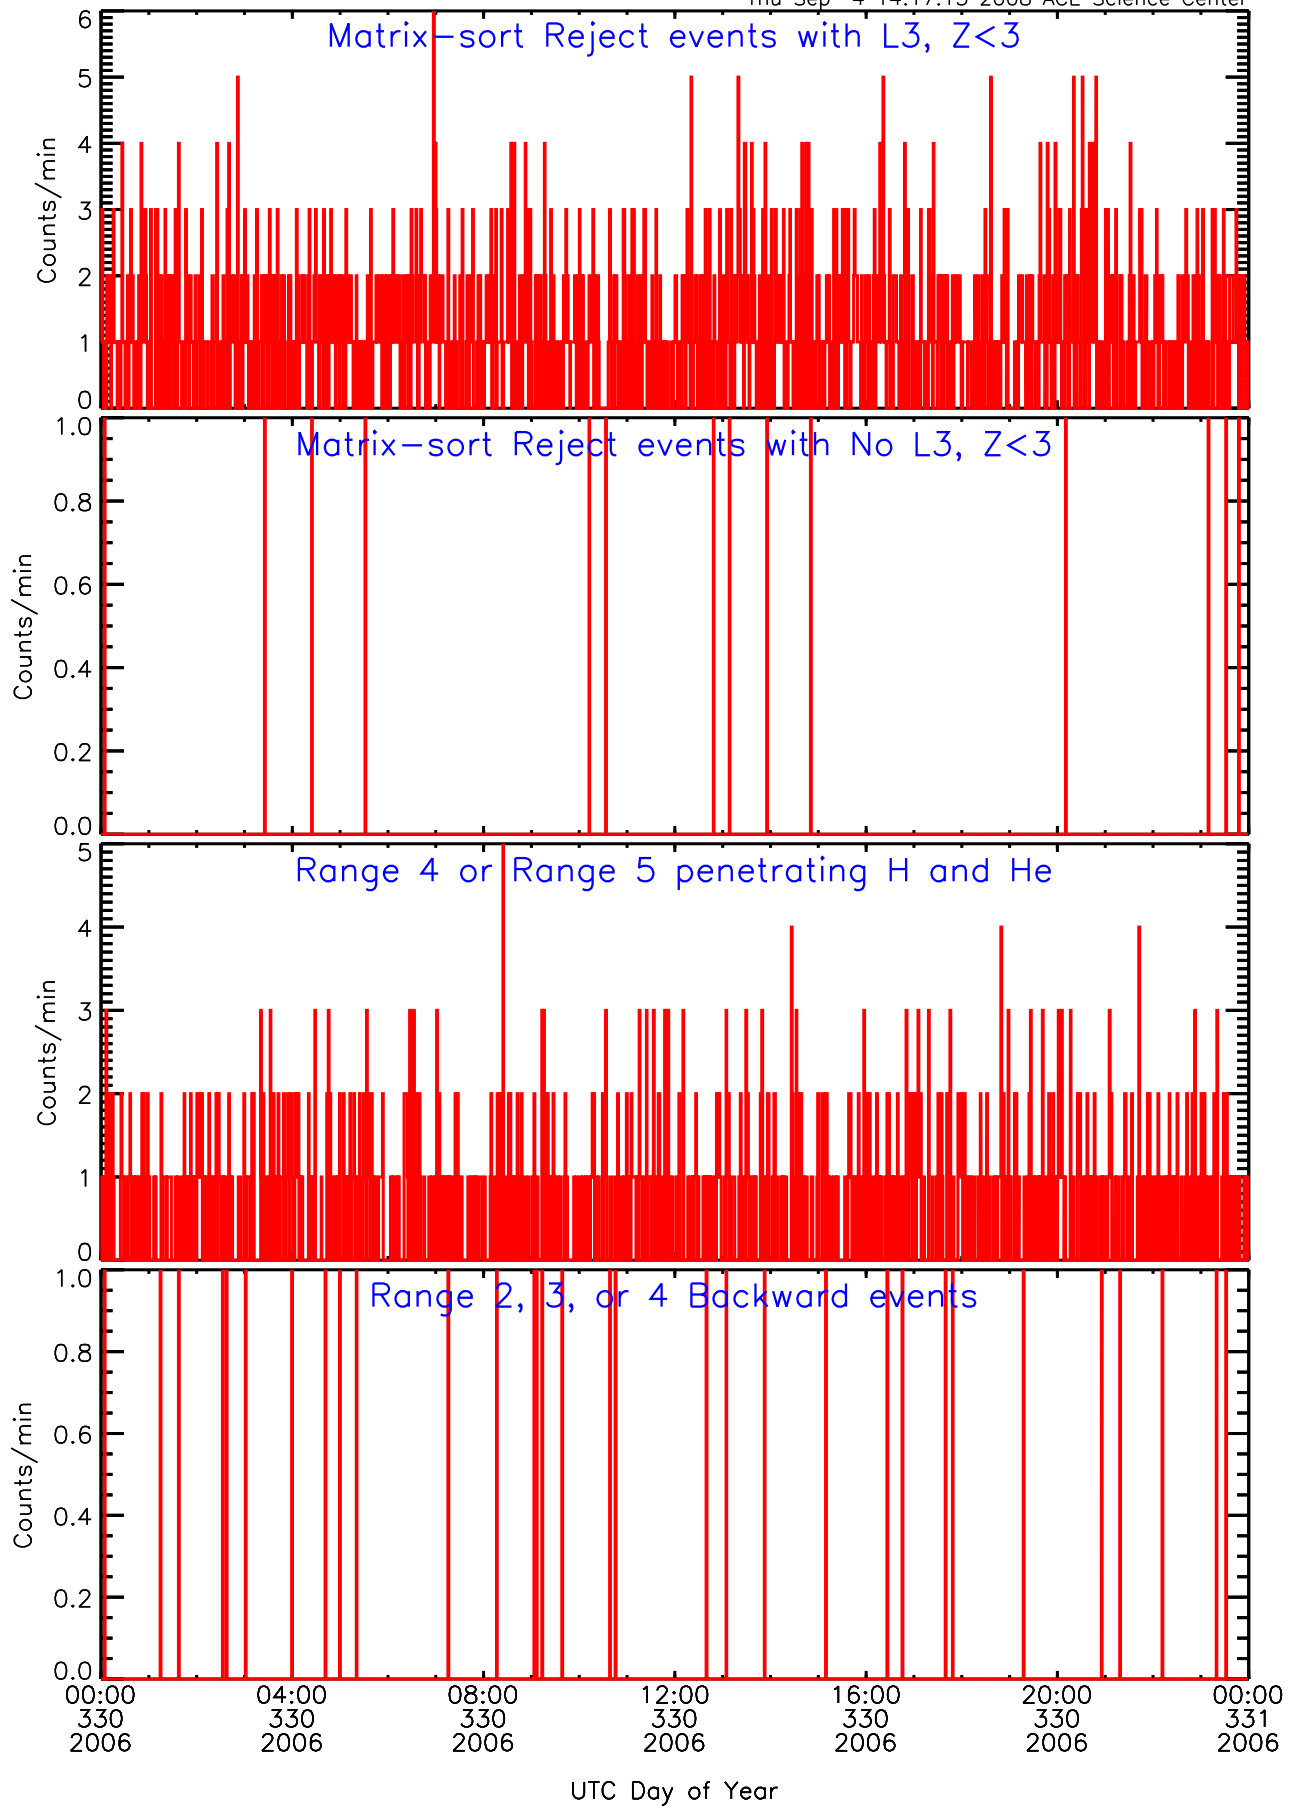

LET behind BUFRATES Data for 2006-330

Thu Sep 4 14:17:15 2008 ACE Science Center