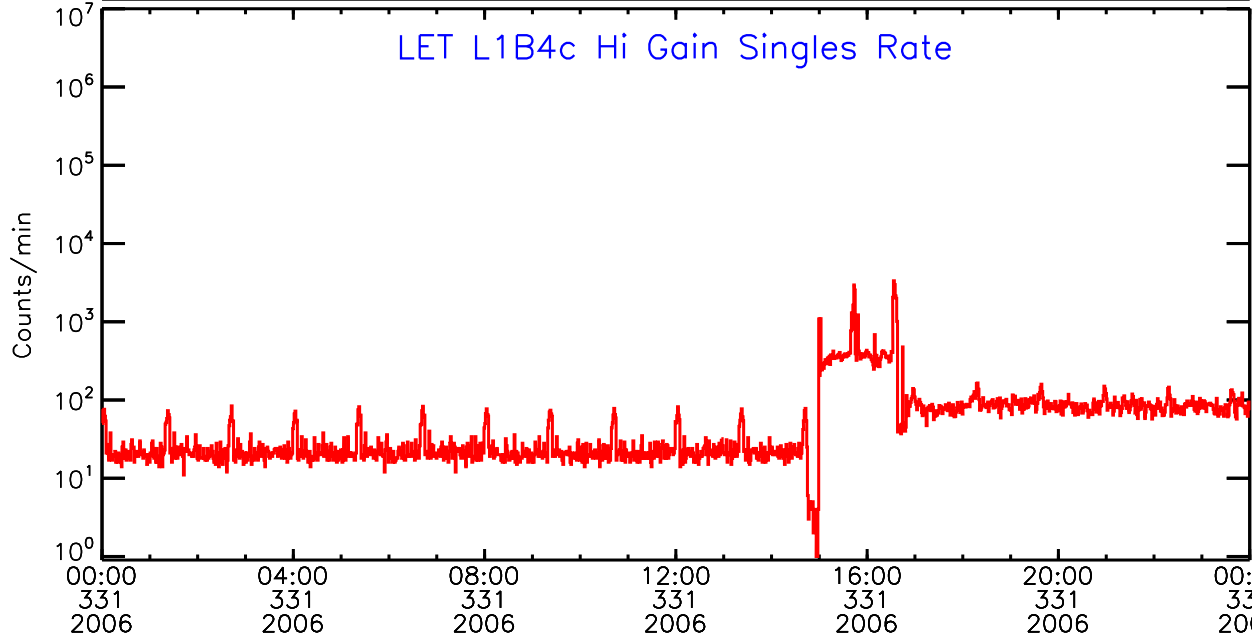

LET behind Hi-Gain SINGLES RATES Data for 2006-331

Thu Sep 4 14:20:50 2008 ACE Science Center

UTC Day of Year