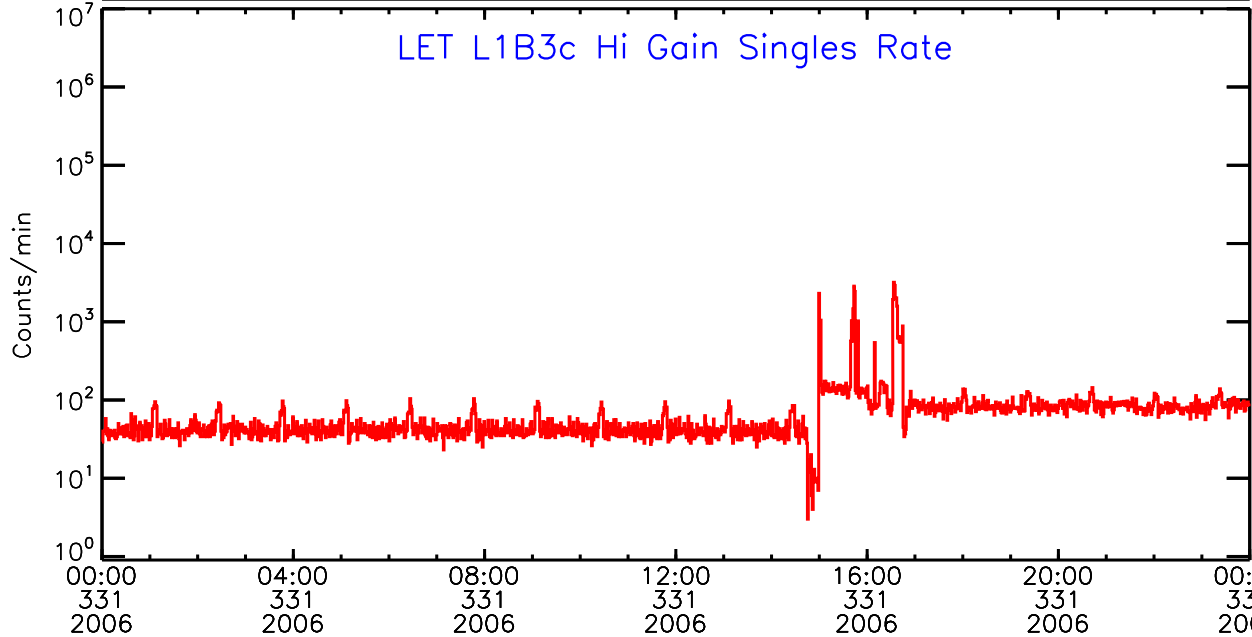

UTC Day of Year

LET behind Hi-Gain SINGLES RATES Data for 2006-331

Thu Sep 4 14:20:50 2008 ACE Science Center

LET behind Hi-Gain SINGLES RATES Data for 2006-331

Thu Sep 4 14:20:50 2008 ACE Science Center

LET behind Hi-Gain SINGLES RATES Data for 2006-331