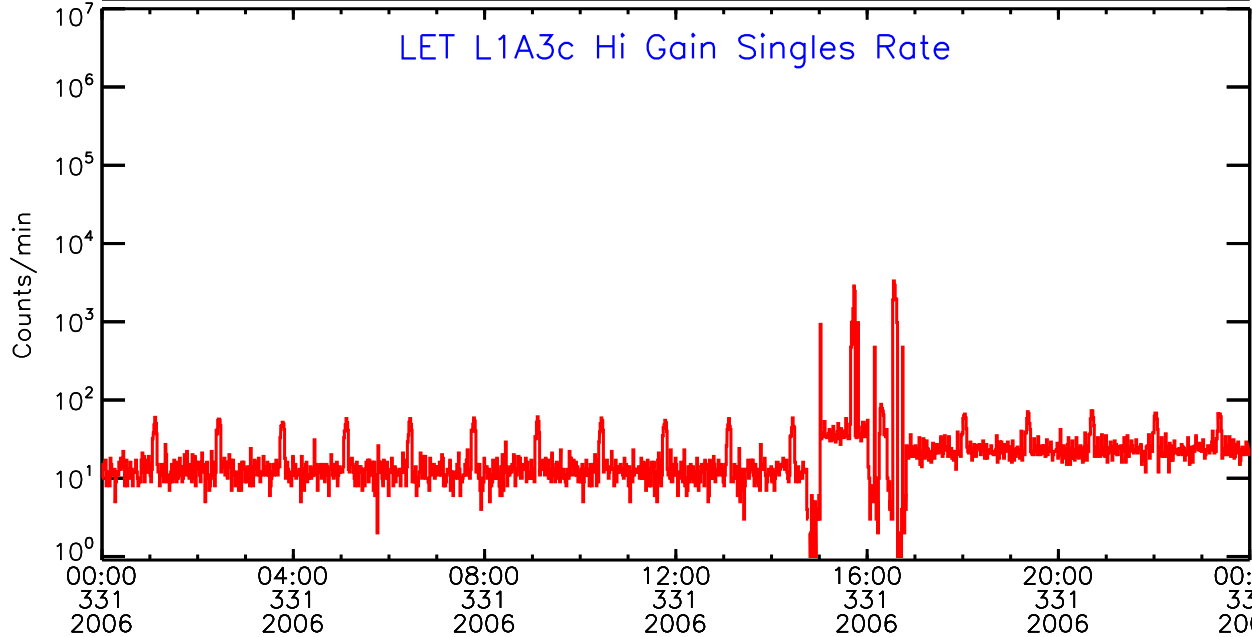

LET behind Hi-Gain SINGLES RATES Data for 2006-331

Thu Sep 4 14:20:49 2008 ACE Science Center