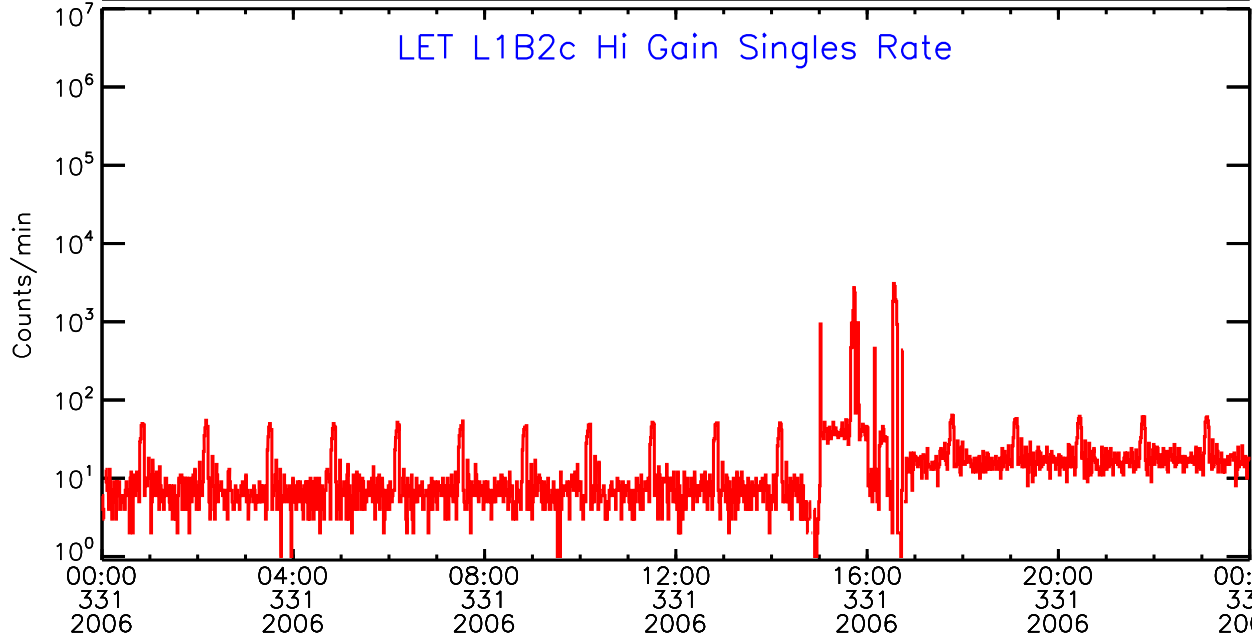

LET behind Hi-Gain SINGLES RATES Data for 2006-331

Thu Sep 4 14:20:50 2008 ACE Science Center