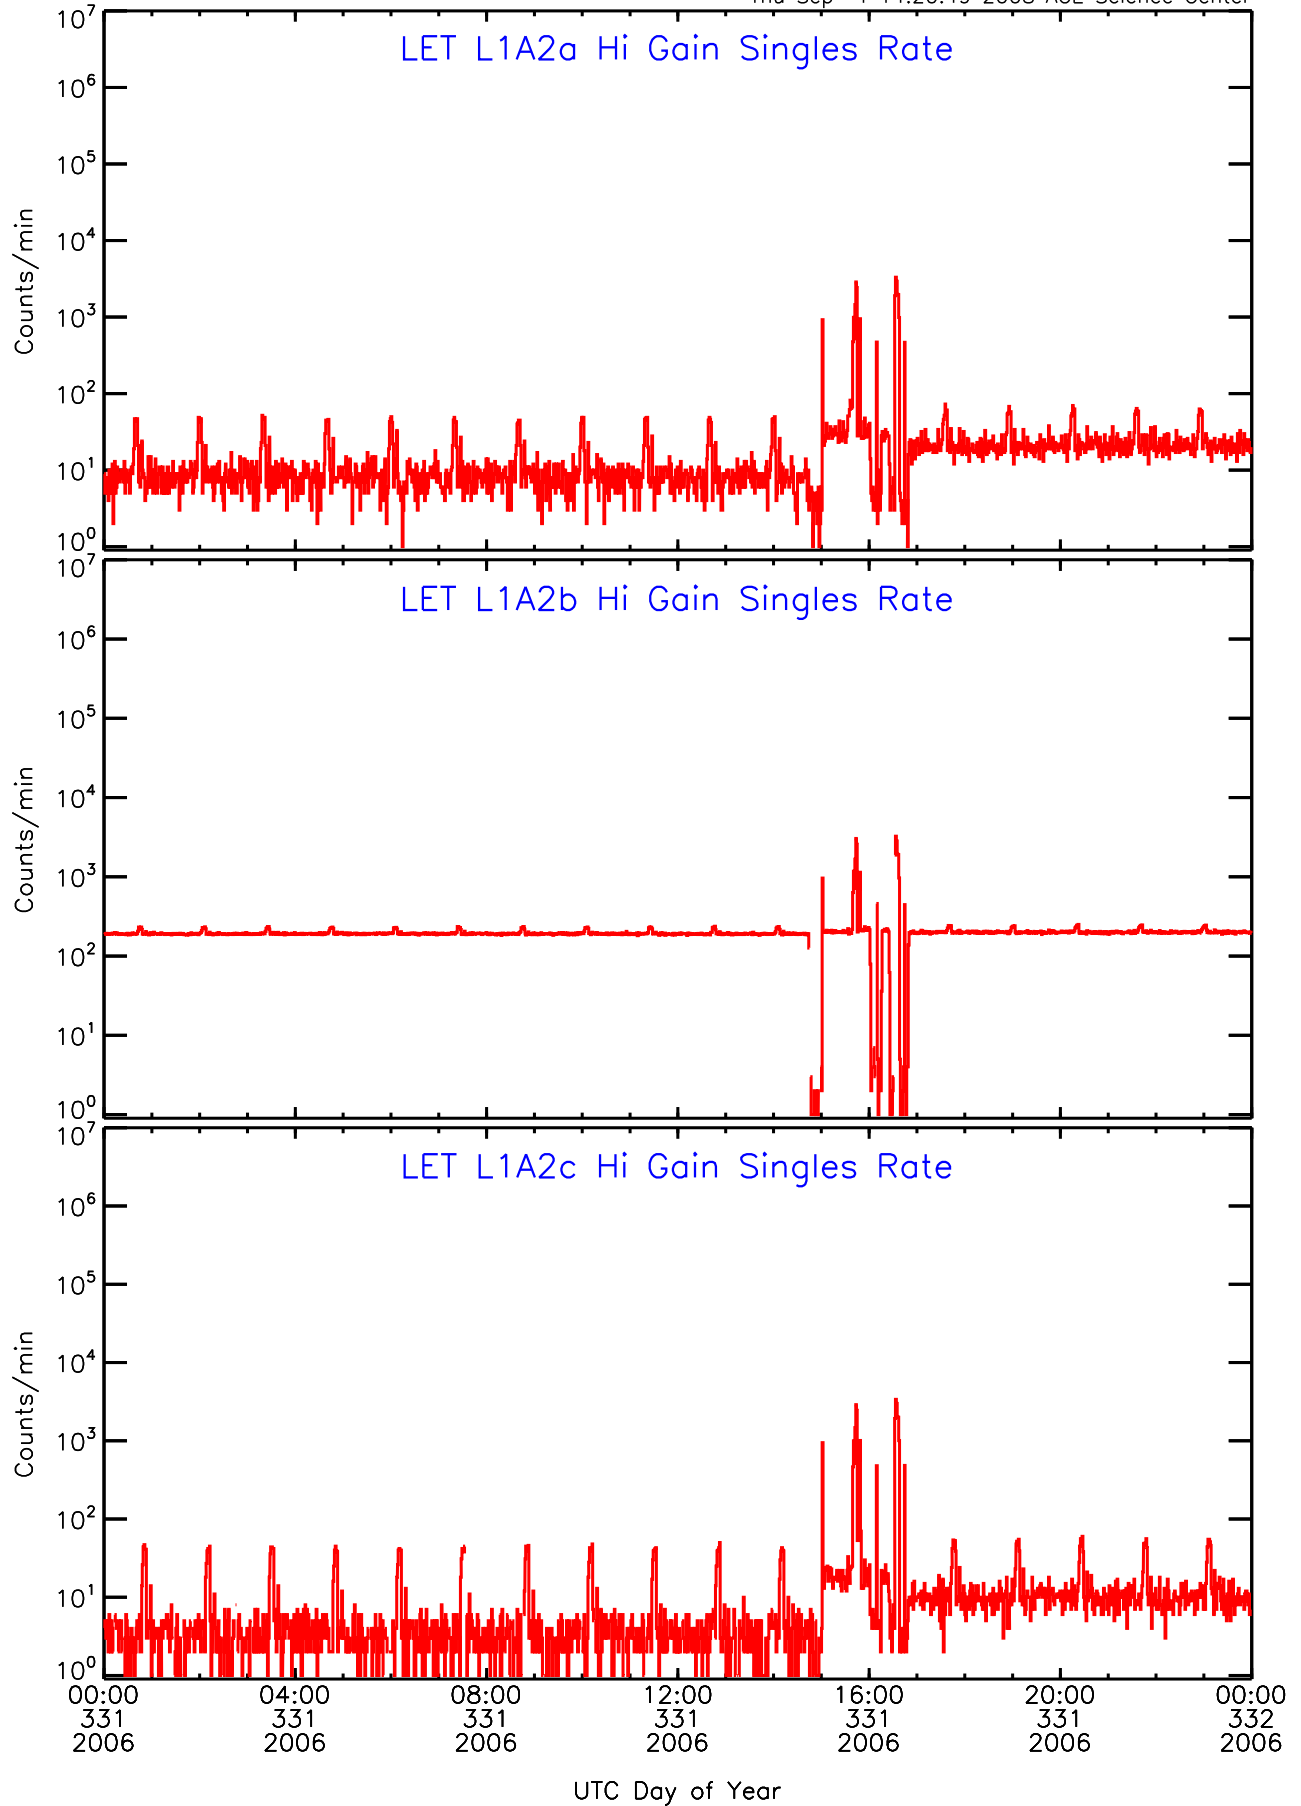

LET behind Hi-Gain SINGLES RATES Data for 2006-331

Thu Sep 4 14:20:49 2008 ACE Science Center