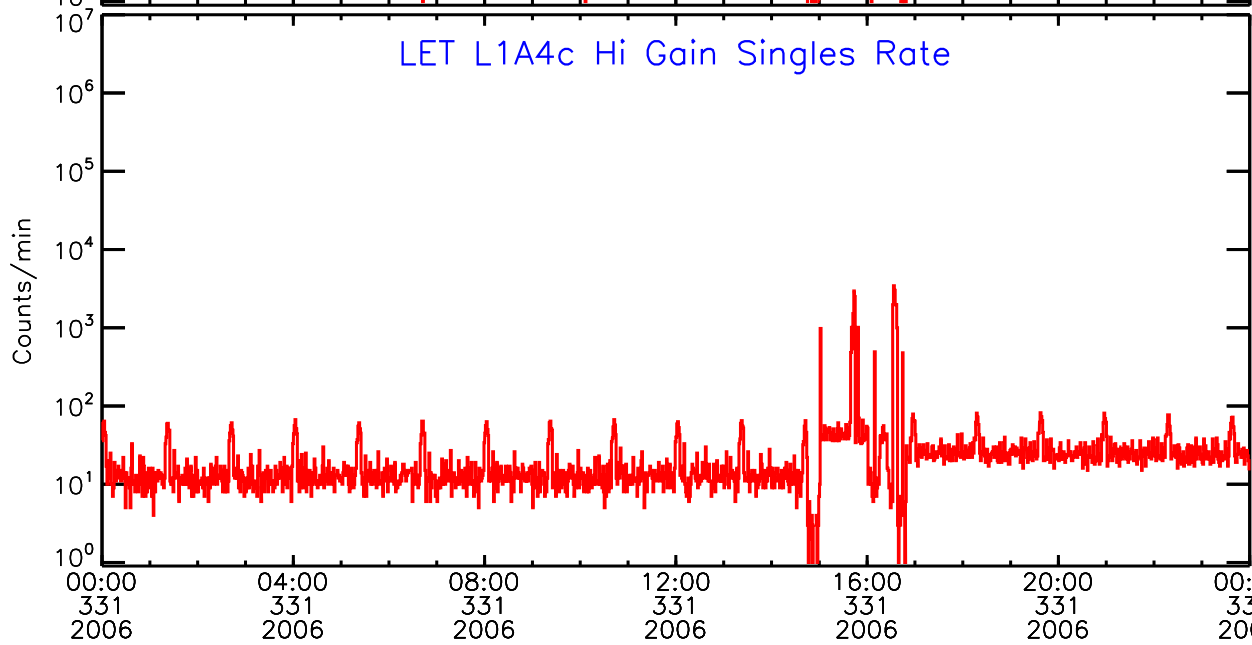

LET behind Hi-Gain SINGLES RATES Data for 2006-331

Thu Sep 4 14:20:49 2008 ACE Science Center

LET behind Hi-Gain SINGLES RATES Data for 2006-331

Thu Sep 4 14:20:50 2008 ACE Science Center

00:00 04:00 08:00 12:00 16:00 20:00 00:00
331 331 331 331 331 331 332
2006 2006 2006 2006 2006 2006 2006