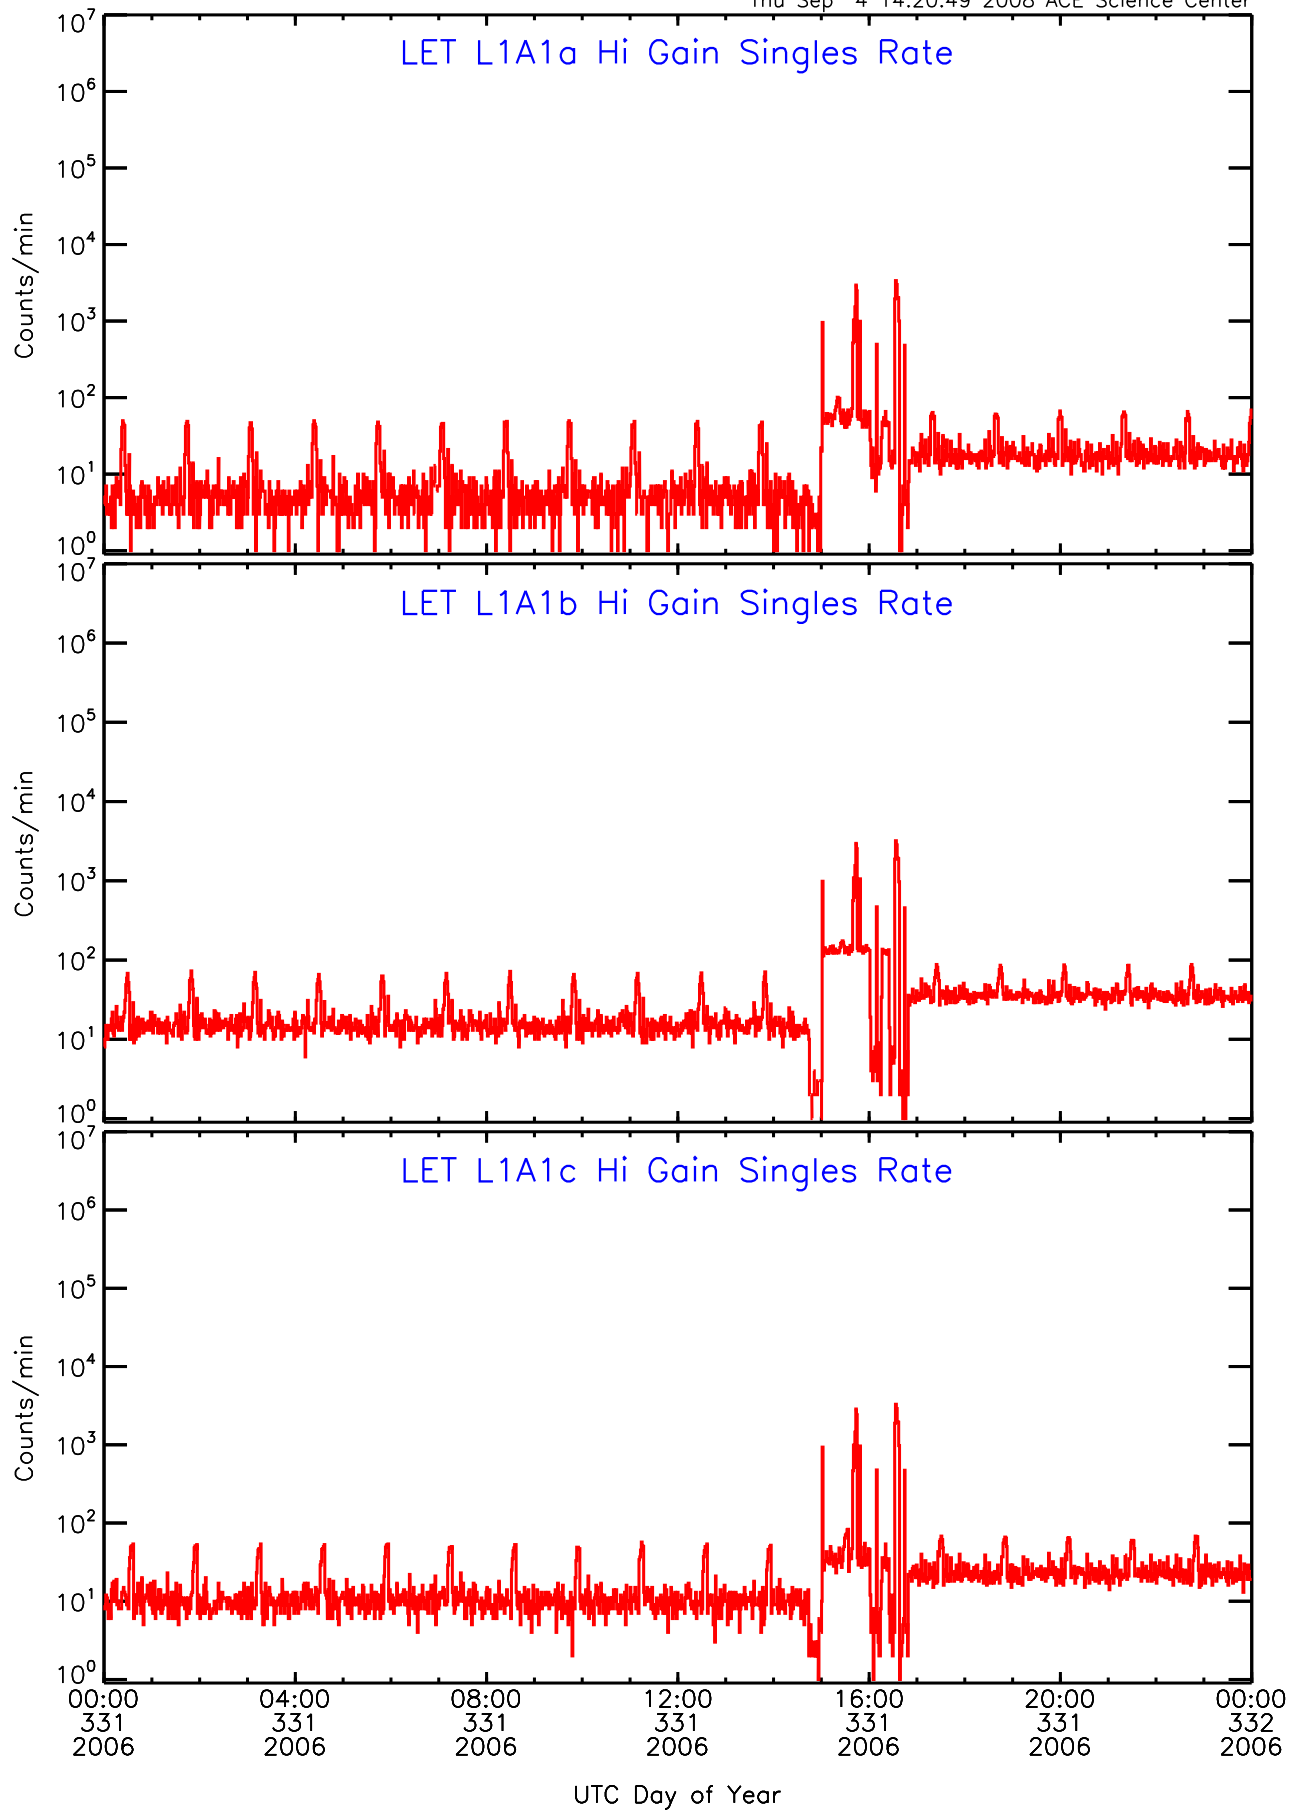

LET behind Hi-Gain SINGLES RATES Data for 2006-331

Thu Sep 4 14:20:48 2008 ACE Science Center

LET behind Hi-Gain SINGLES RATES Data for 2006-331

Thu Sep 4 14:20:49 2008 ACE Science Center

LET behind Hi-Gain SINGLES RATES Data for 2006-331