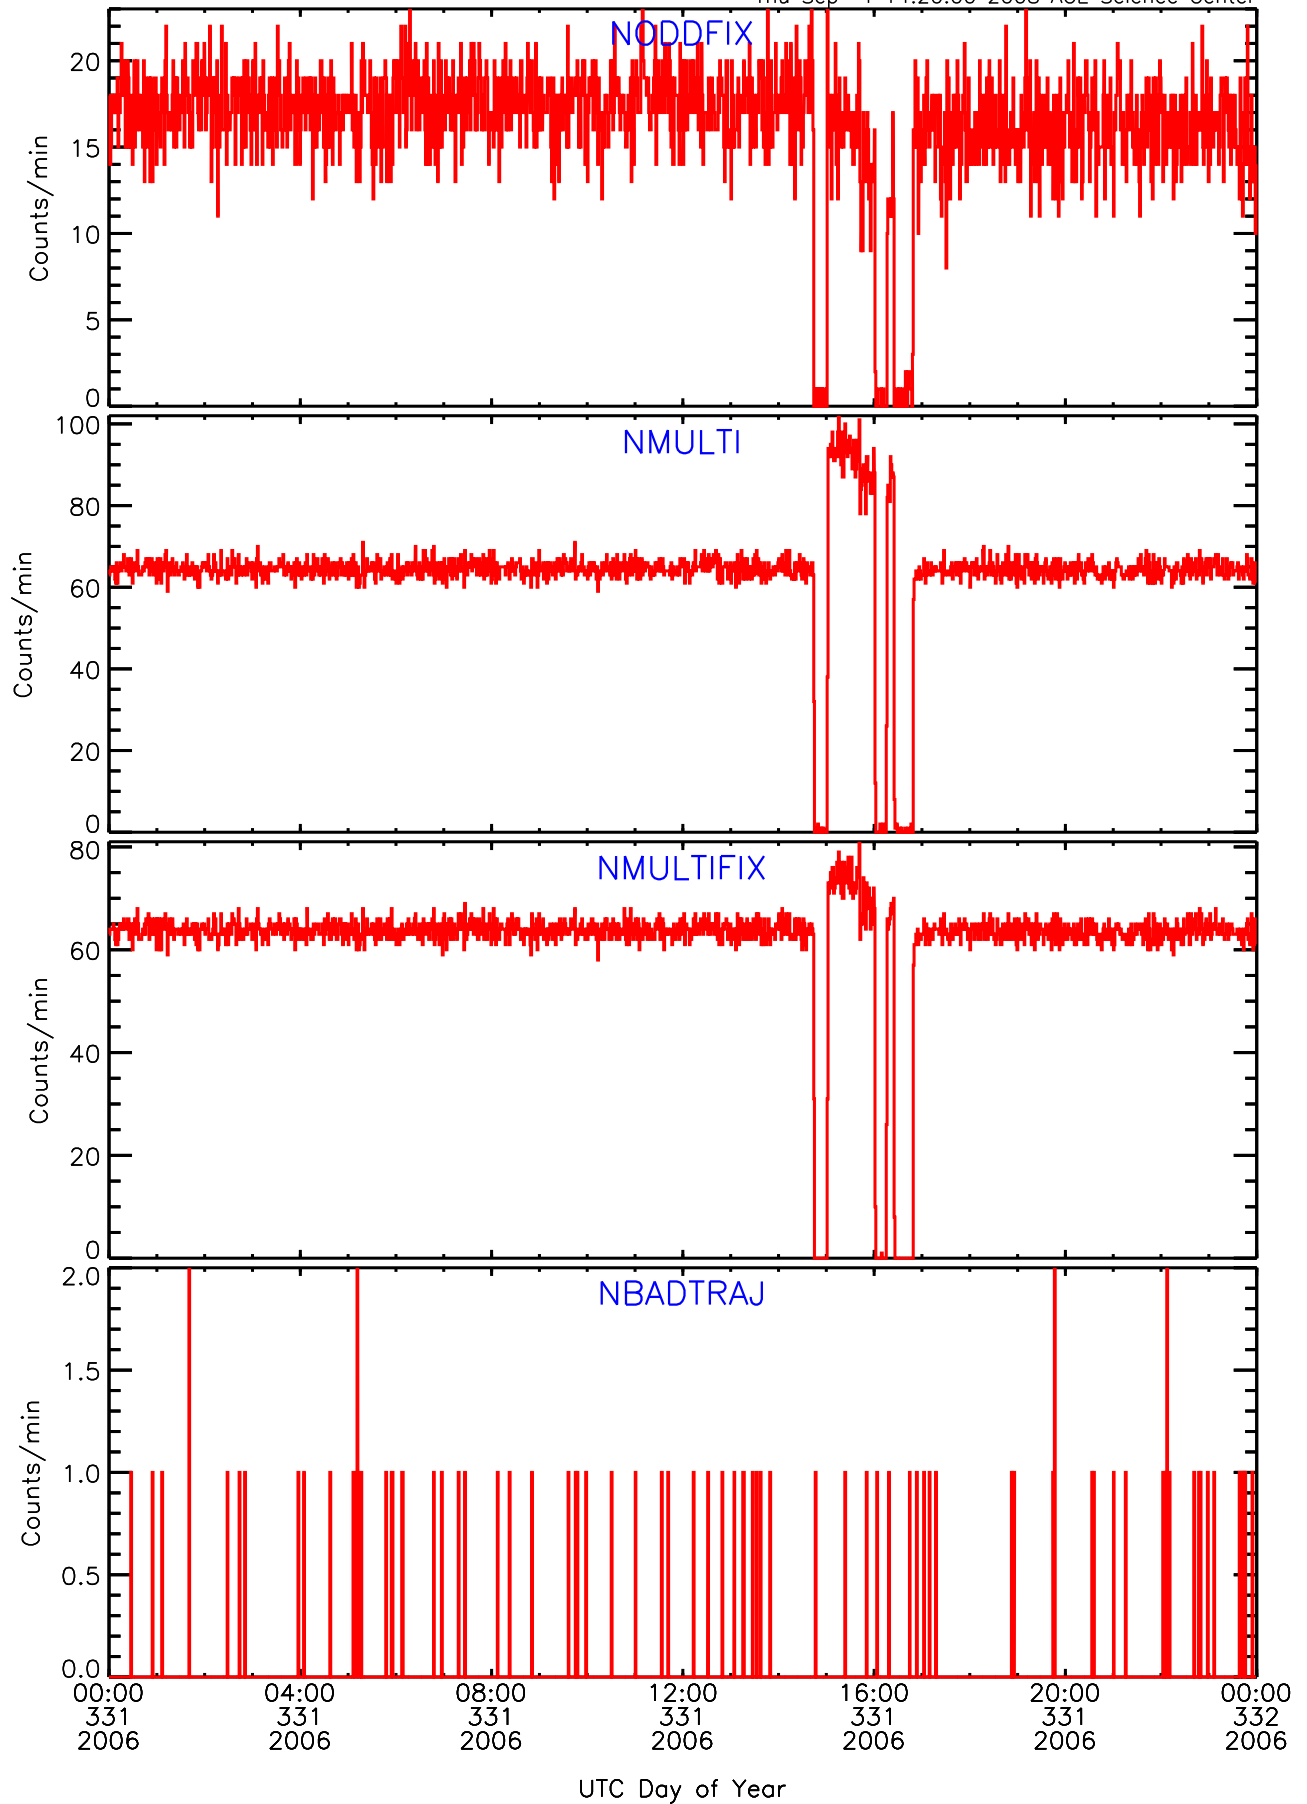

LET behind Livetime/Trigger Data for 2006-331

Thu Sep 4 14:20:31 2008 ACE Science Center

LET behind EVPRATES Data for 2006-331

Thu Sep 4 14:19:59 2008 ACE Science Center

LET behind EVPRATES Data for 2006-331

Thu Sep 4 14:20:00 2008 ACE Science Center

LET behind EVPRATES Data for 2006-331

Thu Sep 4 14:20:00 2008 ACE Science Center

LET behind EVPRATES Data for 2006-331

Thu Sep 4 14:20:00 2008 ACE Science Center

LET behind BUFRATES Data for 2006-331

Thu Sep 4 14:20:15 2008 ACE Science Center

LET behind BUFRATES Data for 2006-331

Thu Sep 4 14:20:16 2008 ACE Science Center

LET behind BUFRATES Data for 2006-331

Thu Sep 4 14:20:16 2008 ACE Science Center