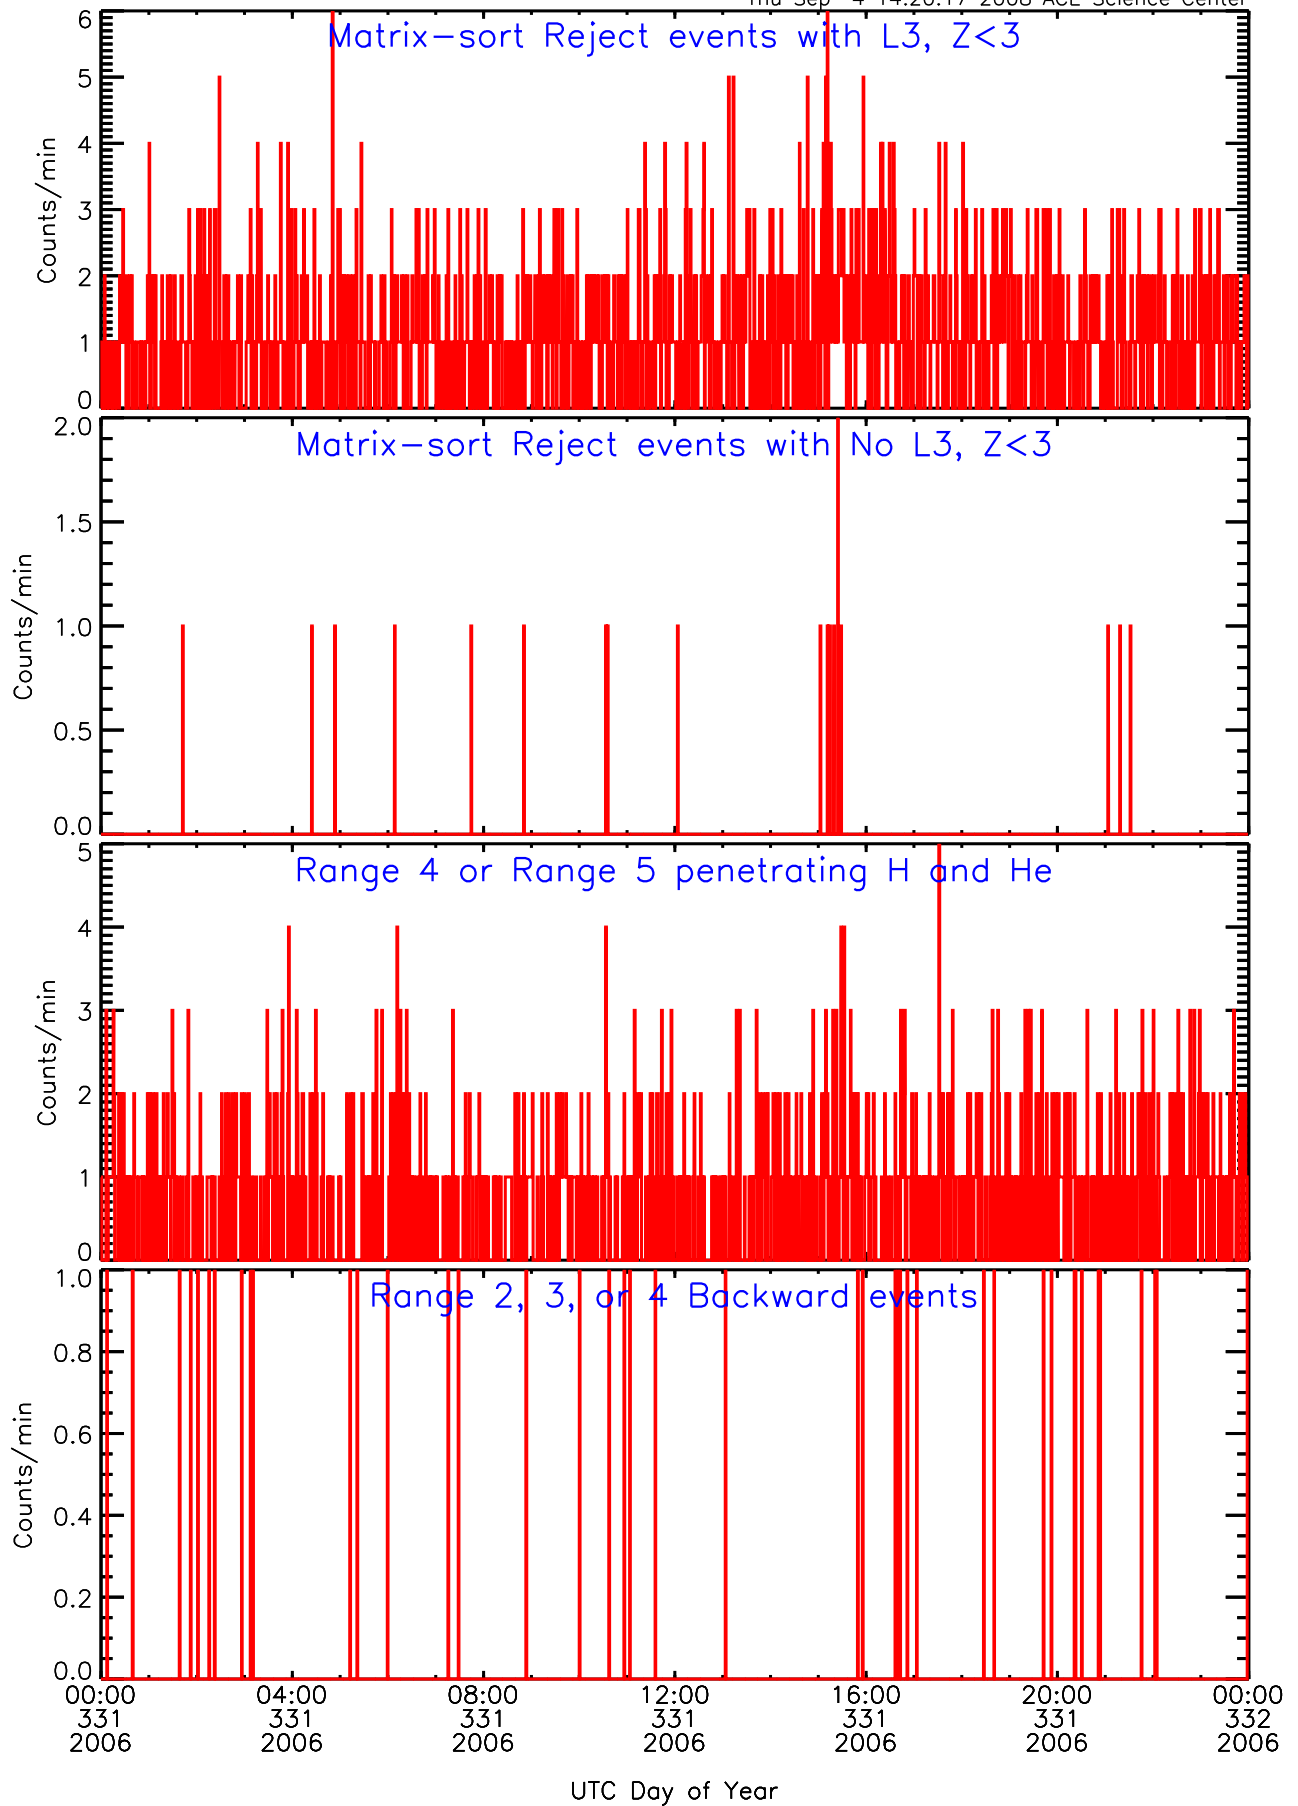

LET behind Livetime/Trigger Data for 2006-331

Thu Sep 4 14:20:31 2008 ACE Science Center

LET behind EVPRATES Data for 2006-331

Thu Sep 4 14:19:59 2008 ACE Science Center

LET behind EVPRATES Data for 2006-331

Thu Sep 4 14:20:00 2008 ACE Science Center

LET behind EVPRATES Data for 2006-331

Thu Sep 4 14:20:00 2008 ACE Science Center

LET behind EVPRATES Data for 2006-331

Thu Sep 4 14:20:00 2008 ACE Science Center

LET behind BUFRATES Data for 2006-331

Thu Sep 4 14:20:15 2008 ACE Science Center

LET behind BUFRATES Data for 2006-331

Thu Sep 4 14:20:16 2008 ACE Science Center

LET behind BUFRATES Data for 2006-331

Thu Sep 4 14:20:16 2008 ACE Science Center

LET behind BUFRATES Data for 2006-331

Thu Sep 4 14:20:16 2008 ACE Science Center

LET behind BUFRATES Data for 2006-331

Thu Sep 4 14:20:16 2008 ACE Science Center

LET behind BUFRATES Data for 2006-331

Thu Sep 4 14:20:17 2008 ACE Science Center