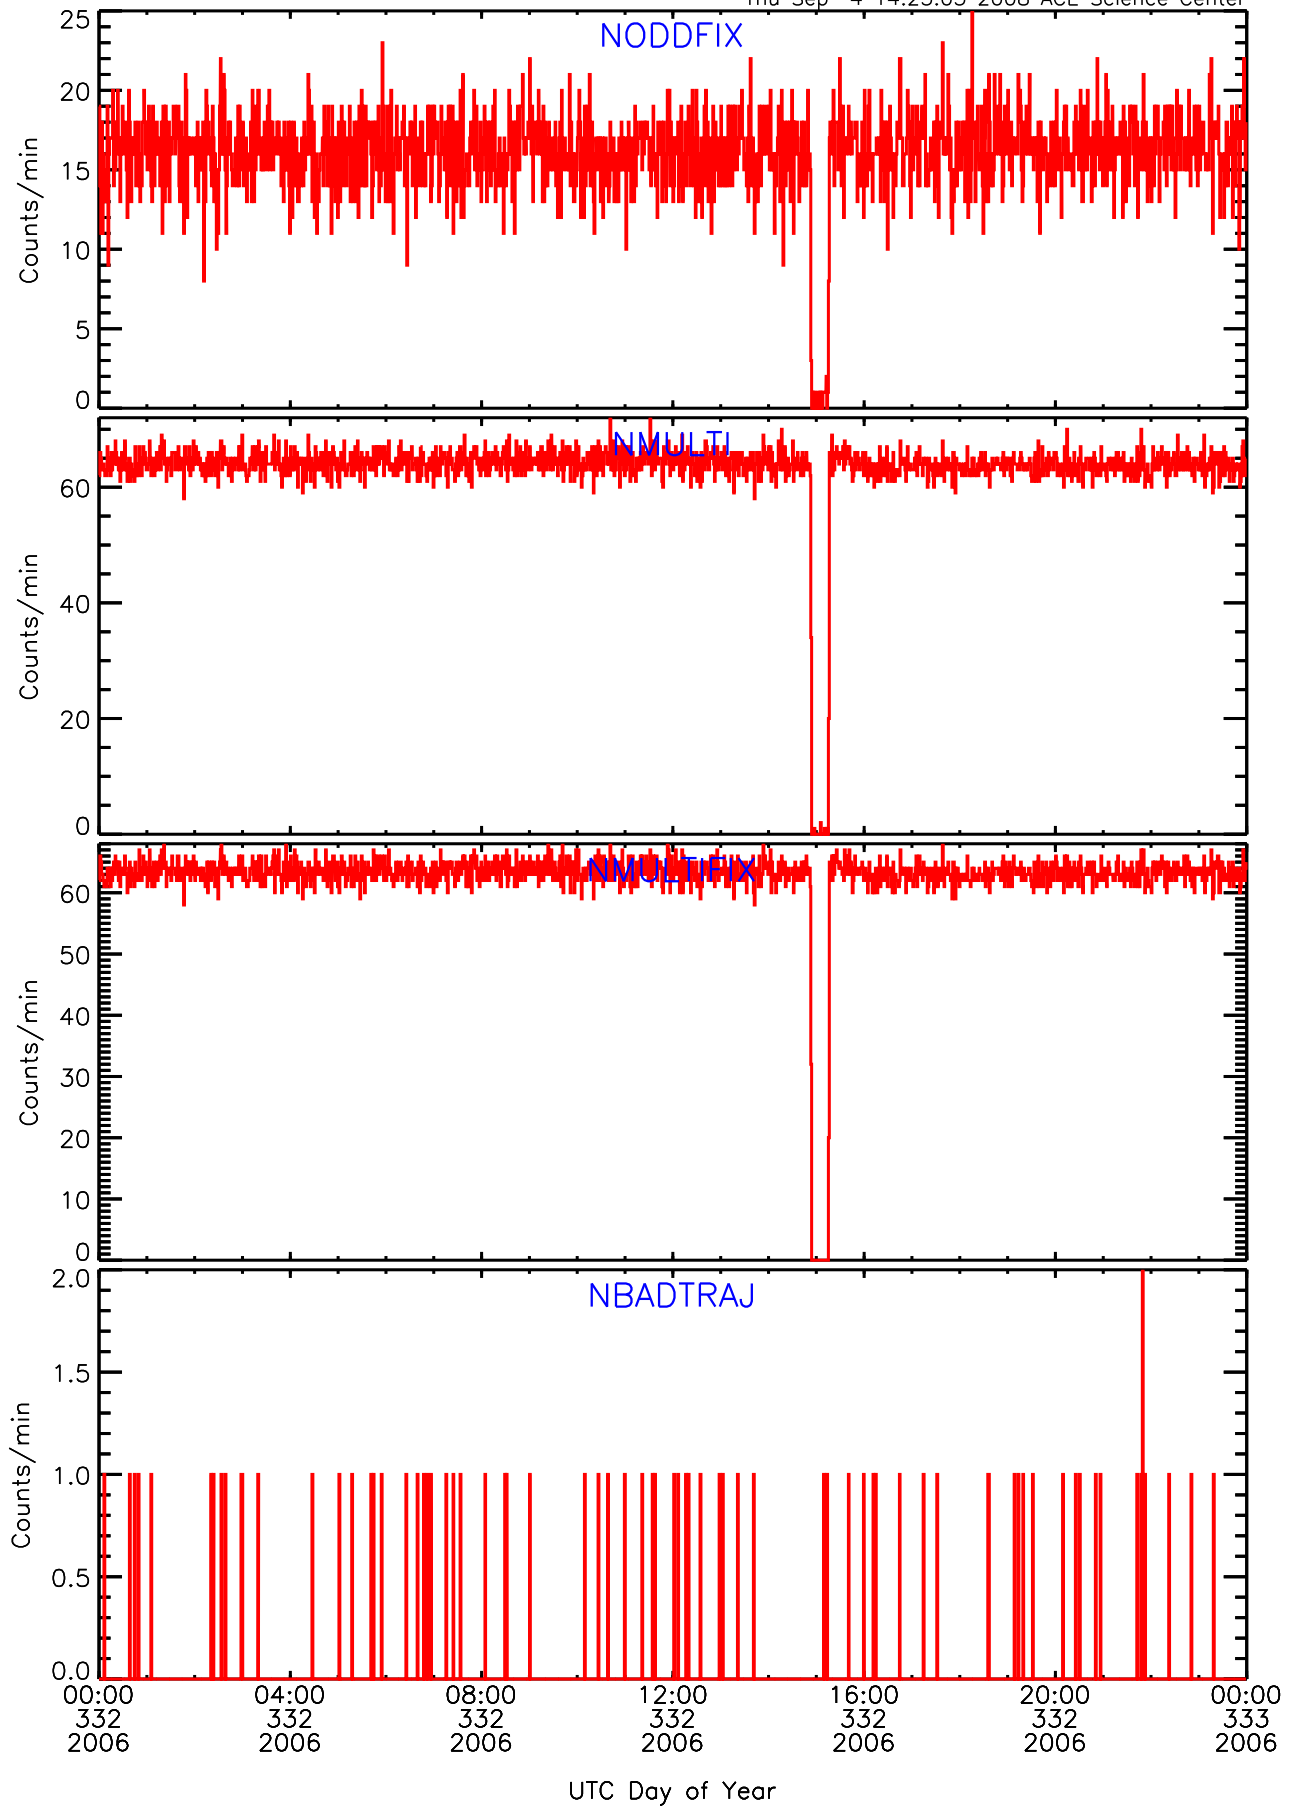

LET behind Livetime/Trigger Data for 2006-332

Thu Sep 4 14:23:35 2008 ACE Science Center

LET behind EVPRATES Data for 2006-332

Thu Sep 4 14:23:03 2008 ACE Science Center

LET behind EVPRATES Data for 2006-332

Thu Sep 4 14:23:03 2008 ACE Science Center

LET behind EVPRATES Data for 2006-332

Thu Sep 4 14:23:03 2008 ACE Science Center

LET behind EVPRATES Data for 2006-332

Thu Sep 4 14:23:04 2008 ACE Science Center

LET behind BUFRATES Data for 2006-332

Thu Sep 4 14:23:19 2008 ACE Science Center

LET behind BUFRATES Data for 2006-332

Thu Sep 4 14:23:19 2008 ACE Science Center

LET behind BUFRATES Data for 2006-332

Thu Sep 4 14:23:19 2008 ACE Science Center