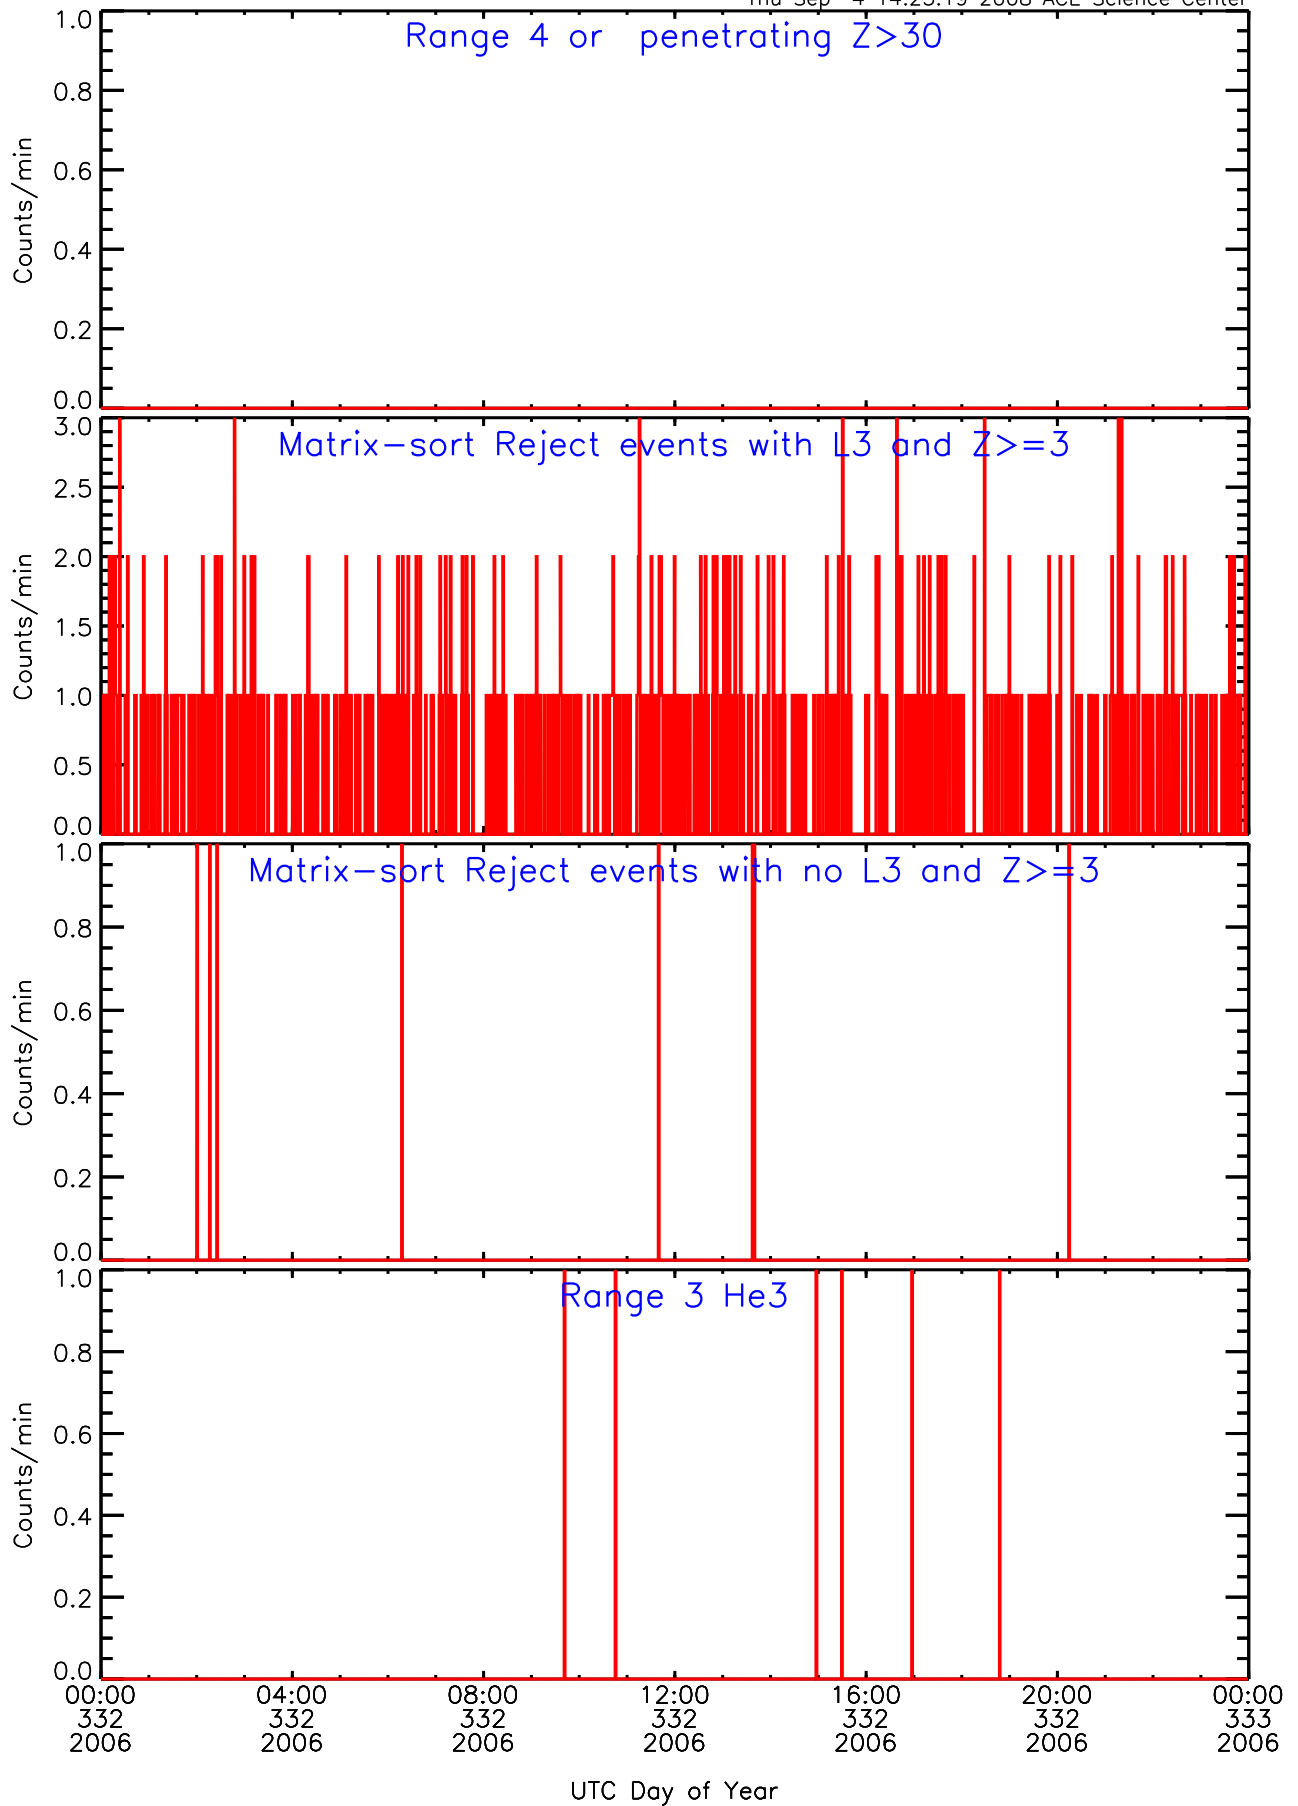

LET behind Livetime/Trigger Data for 2006-332

Thu Sep 4 14:23:35 2008 ACE Science Center

LET behind EVPRATES Data for 2006-332

Thu Sep 4 14:23:03 2008 ACE Science Center

LET behind EVPRATES Data for 2006-332

Thu Sep 4 14:23:03 2008 ACE Science Center

LET behind EVPRATES Data for 2006-332

Thu Sep 4 14:23:03 2008 ACE Science Center

LET behind EVPRATES Data for 2006-332

Thu Sep 4 14:23:04 2008 ACE Science Center

LET behind BUFRATES Data for 2006-332

Thu Sep 4 14:23:19 2008 ACE Science Center

LET behind BUFRATES Data for 2006-332

Thu Sep 4 14:23:19 2008 ACE Science Center

LET behind BUFRATES Data for 2006-332

Thu Sep 4 14:23:19 2008 ACE Science Center

LET behind BUFRATES Data for 2006-332

Thu Sep 4 14:23:20 2008 ACE Science Center

LET behind BUFRATES Data for 2006-332

Thu Sep 4 14:23:20 2008 ACE Science Center

LET behind BUFRATES Data for 2006-332

Thu Sep 4 14:23:20 2008 ACE Science Center