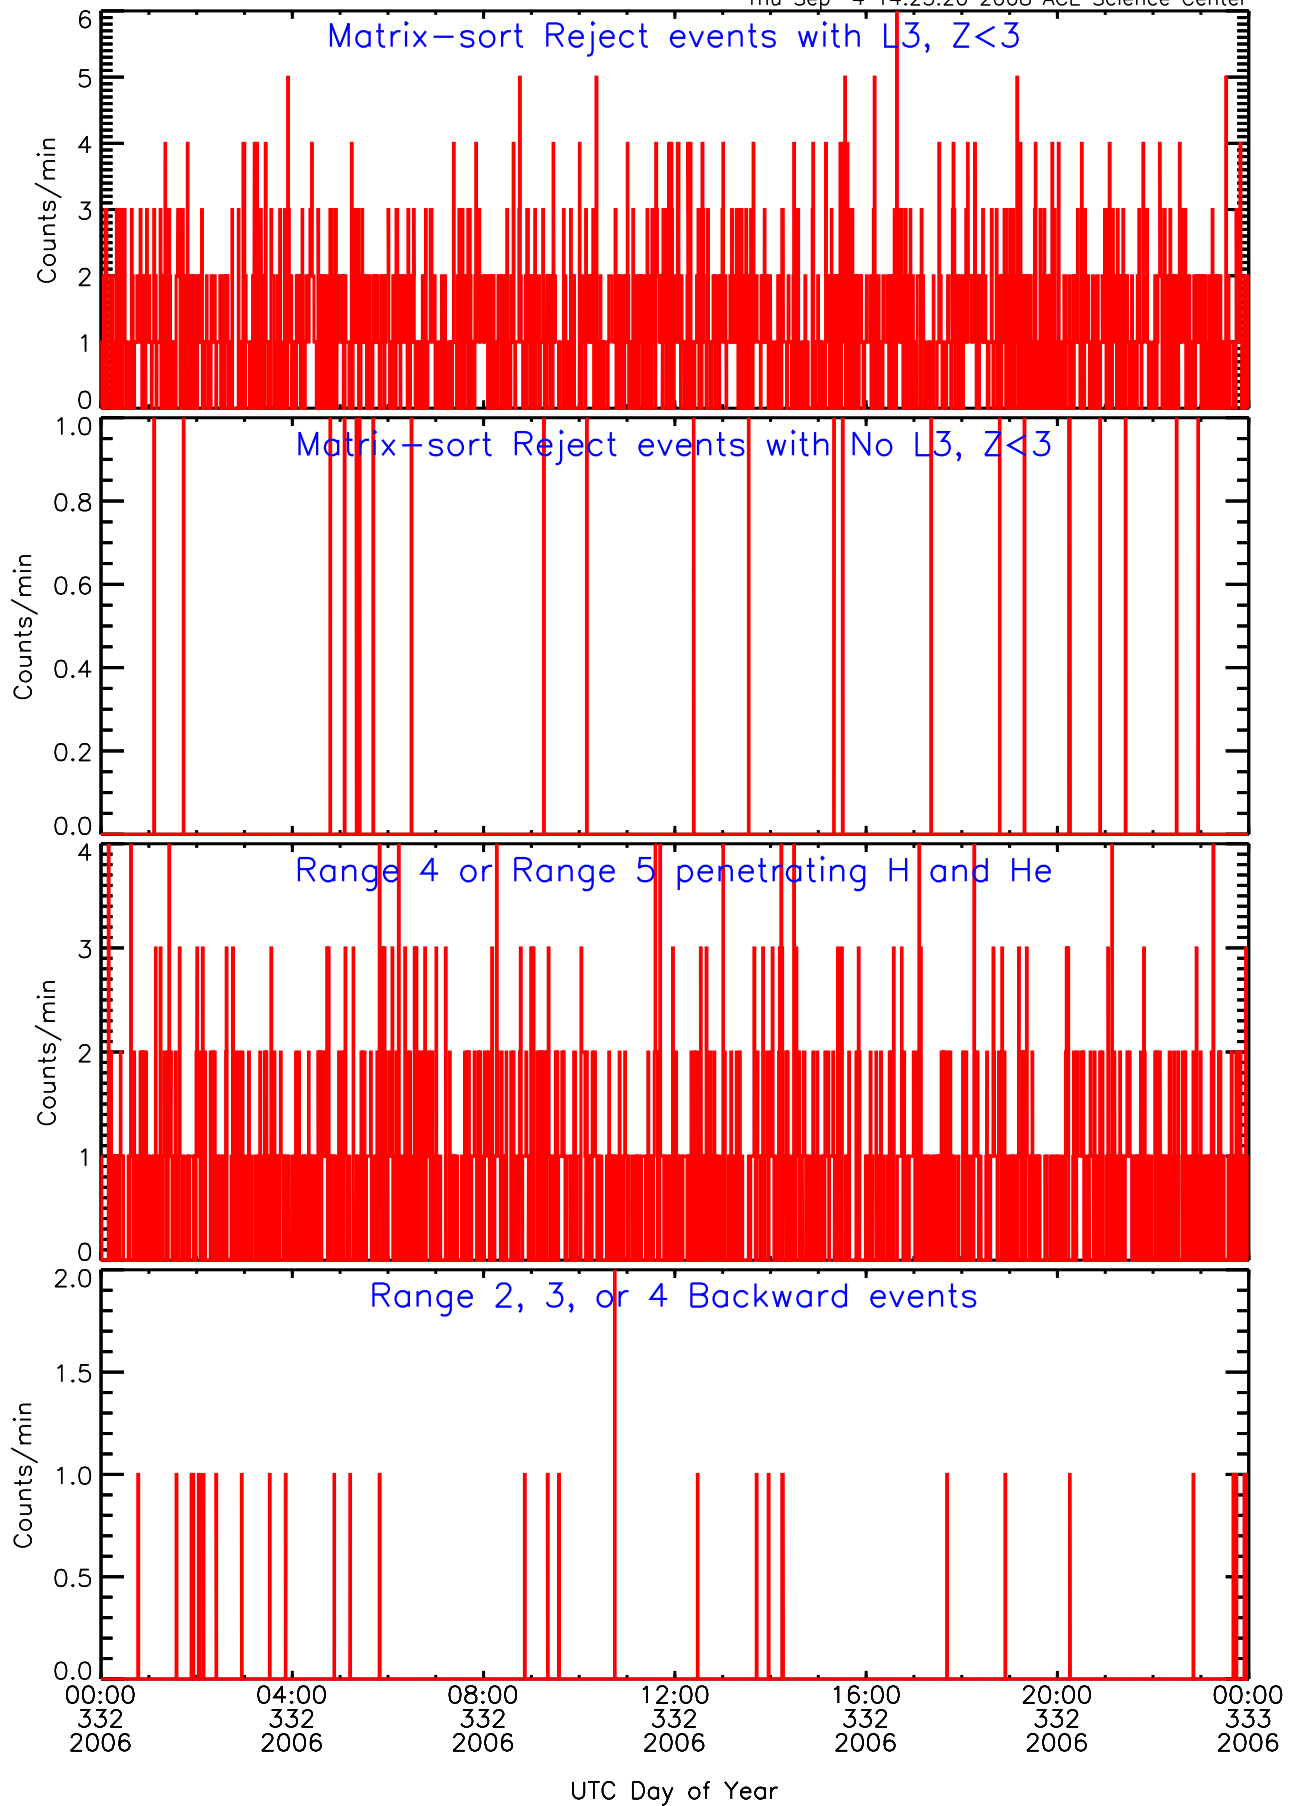

LET behind Livetime/Trigger Data for 2006-332

Thu Sep 4 14:23:35 2008 ACE Science Center

LET behind EVPRATES Data for 2006-332

Thu Sep 4 14:23:03 2008 ACE Science Center

LET behind EVPRATES Data for 2006-332

Thu Sep 4 14:23:03 2008 ACE Science Center

LET behind EVPRATES Data for 2006-332

Thu Sep 4 14:23:03 2008 ACE Science Center

LET behind EVPRATES Data for 2006-332

Thu Sep 4 14:23:04 2008 ACE Science Center

LET behind BUFRATES Data for 2006-332

Thu Sep 4 14:23:19 2008 ACE Science Center

LET behind BUFRATES Data for 2006-332

Thu Sep 4 14:23:19 2008 ACE Science Center

LET behind BUFRATES Data for 2006-332

Thu Sep 4 14:23:19 2008 ACE Science Center

LET behind BUFRATES Data for 2006-332

Thu Sep 4 14:23:20 2008 ACE Science Center

LET behind BUFRATES Data for 2006-332

Thu Sep 4 14:23:20 2008 ACE Science Center

LET behind BUFRATES Data for 2006-332

Thu Sep 4 14:23:20 2008 ACE Science Center