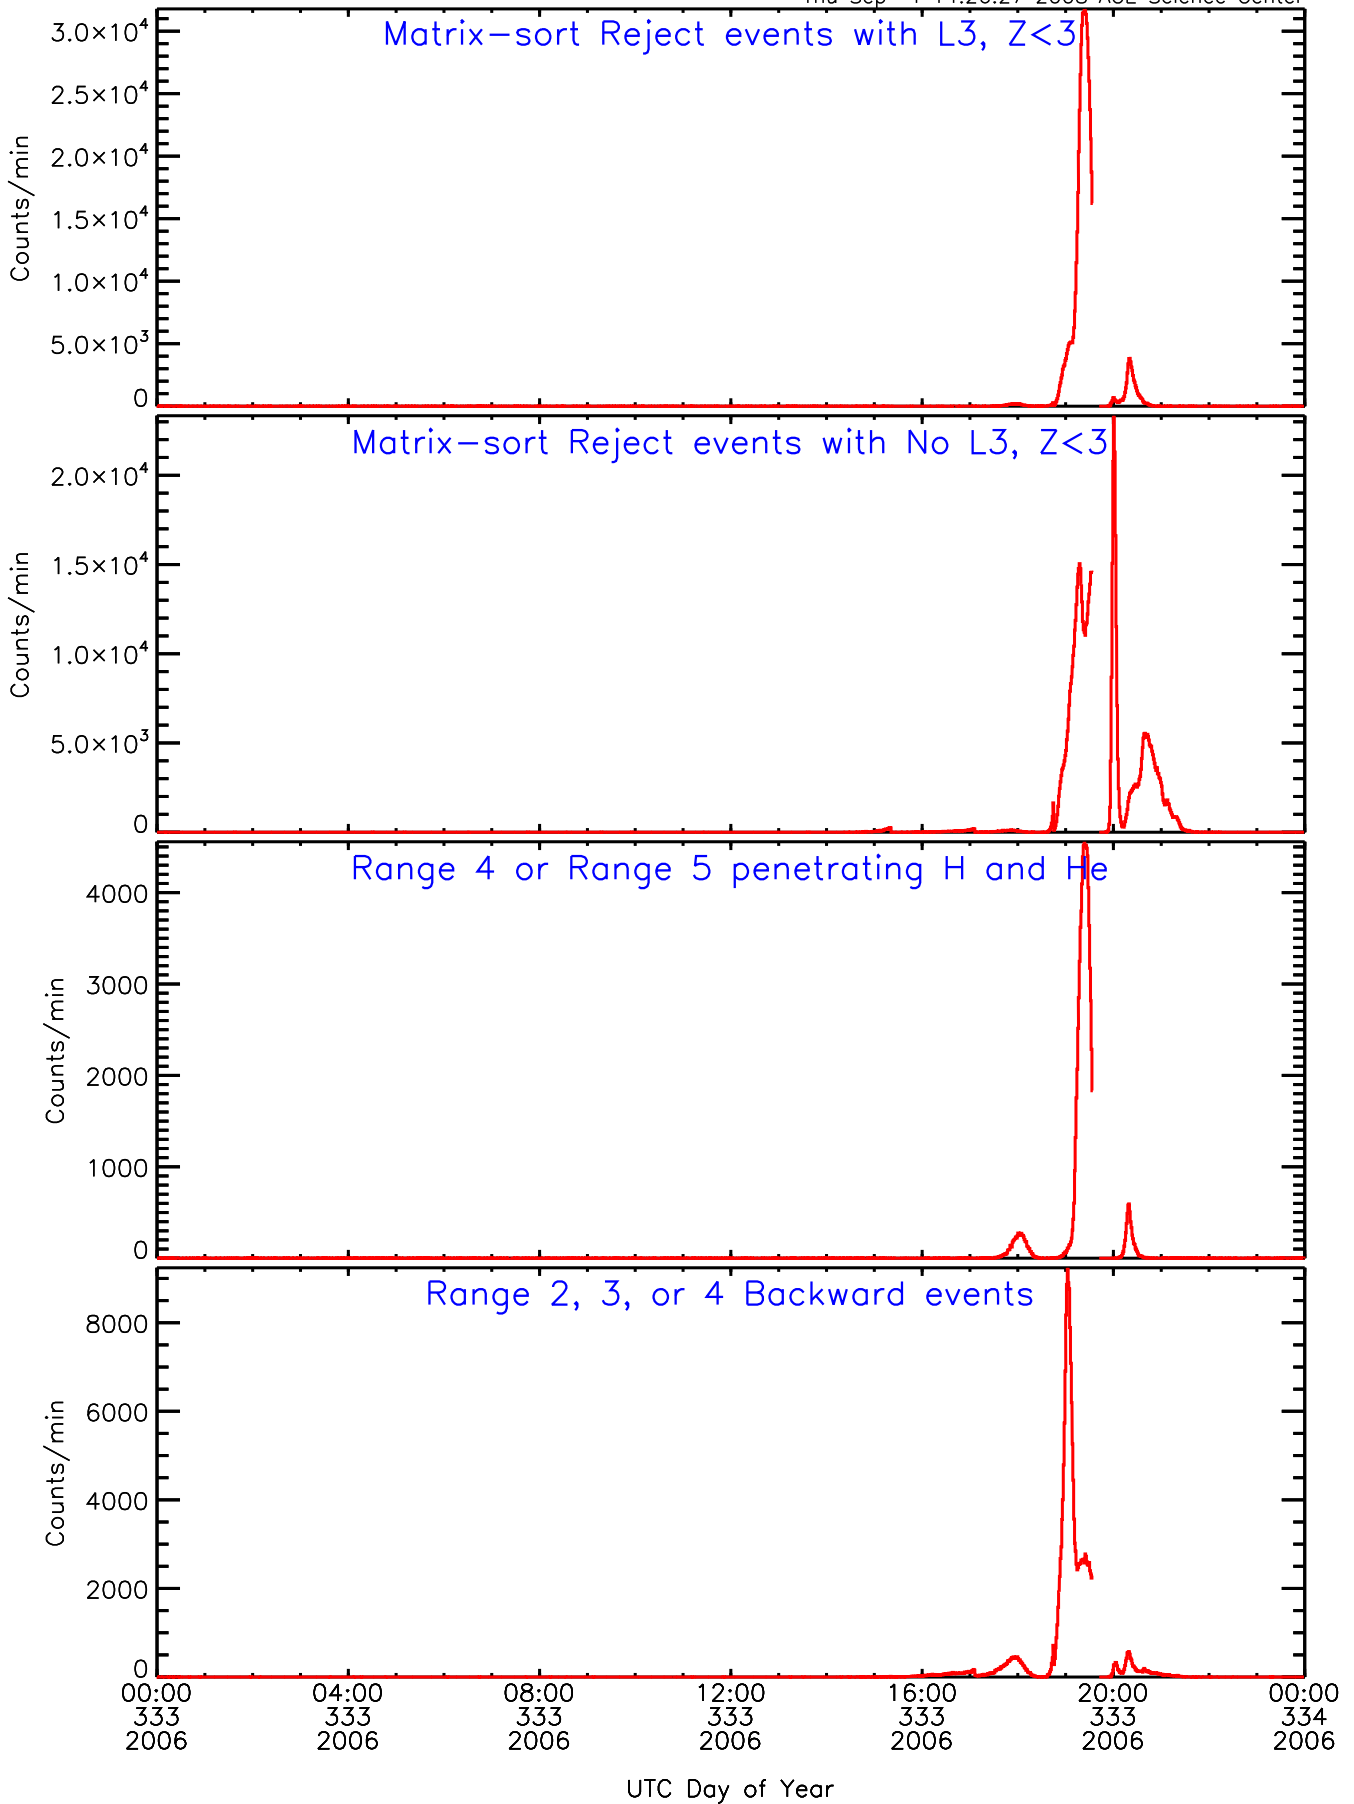

LET behind Livetime/Trigger Data for 2006-333

Thu Sep 4 14:26:42 2008 ACE Science Center

LET behind EVPRATES Data for 2006-333

Thu Sep 4 14:26:09 2008 ACE Science Center

LET behind EVPRATES Data for 2006-333

LET behind BUFRATES Data for 2006-333

Thu Sep 4 14:26:26 2008 ACE Science Center

LET behind BUFRATES Data for 2006-333

Thu Sep 4 14:26:26 2008 ACE Science Center

LET behind BUFRATES Data for 2006-333

Thu Sep 4 14:26:27 2008 ACE Science Center

LET behind BUFRATES Data for 2006-333

Thu Sep 4 14:26:27 2008 ACE Science Center

LET behind BUFRATES Data for 2006-333

Thu Sep 4 14:26:27 2008 ACE Science Center

LET behind BUFRATES Data for 2006-333

Thu Sep 4 14:26:27 2008 ACE Science Center

LET behind BUFRATES Data for 2006-333

Thu Sep 4 14:26:28 2008 ACE Science Center

LET behind BUFRATES Data for 2006-333

Thu Sep 4 14:26:28 2008 ACE Science Center