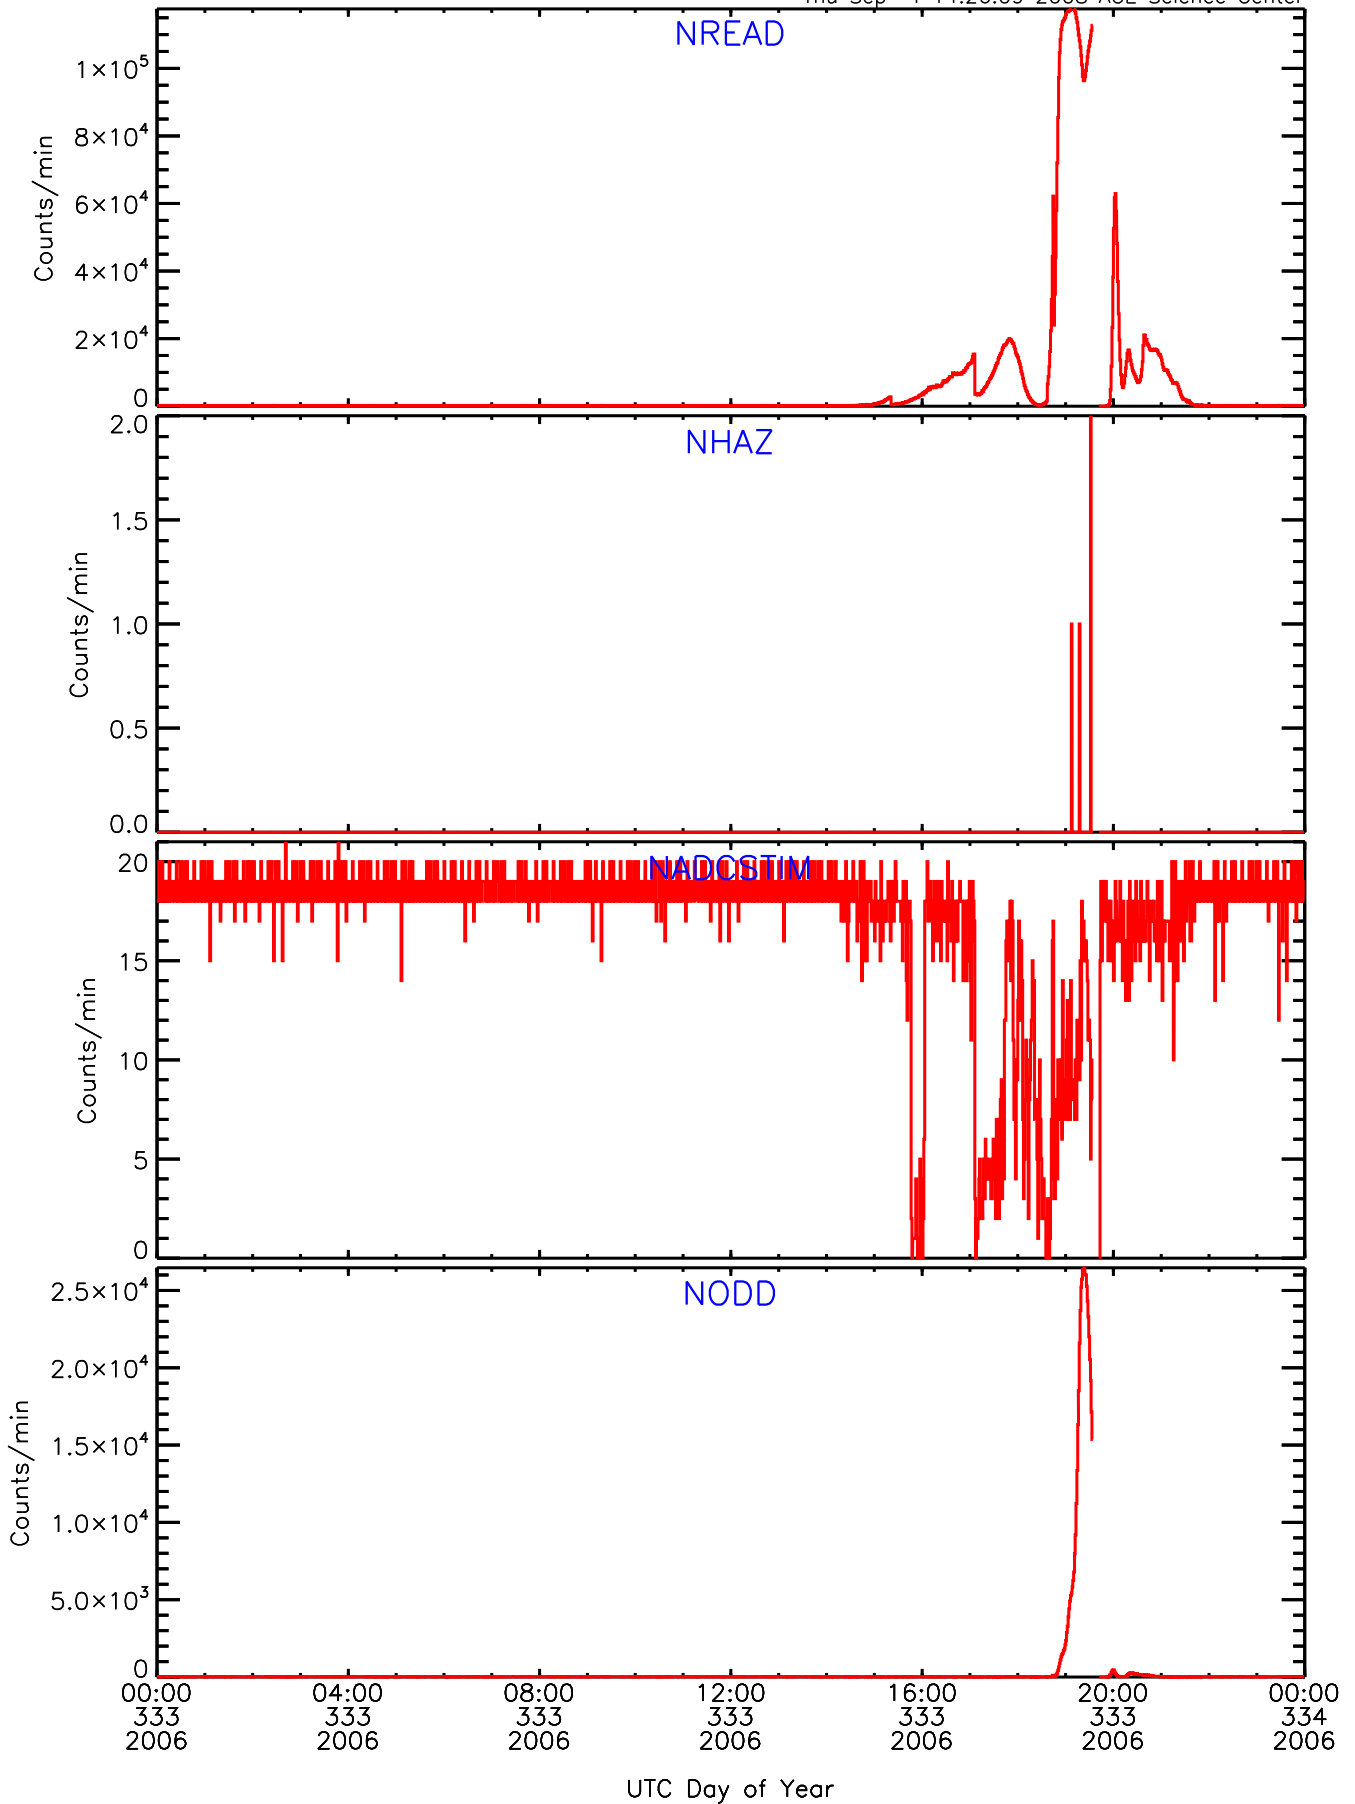

LET behind Livetime/Trigger Data for 2006-333

Thu Sep 4 14:26:42 2008 ACE Science Center

LET behind EVPRATES Data for 2006-333

Thu Sep 4 14:26:09 2008 ACE Science Center

LET behind EVPRATES Data for 2006-333

Thu Sep 4 14:26:09 2008 ACE Science Center

LET behind EVPRATES Data for 2006-333

Thu Sep 4 14:26:10 2008 ACE Science Center

LET behind EVPRATES Data for 2006-333

Thu Sep 4 14:26:10 2008 ACE Science Center

LET behind BUFRATES Data for 2006-333

Thu Sep 4 14:26:26 2008 ACE Science Center

LET behind BUFRATES Data for 2006-333

Thu Sep 4 14:26:26 2008 ACE Science Center

LET behind BUFRATES Data for 2006-333

Thu Sep 4 14:26:27 2008 ACE Science Center

LET behind BUFRATES Data for 2006-333

Thu Sep 4 14:26:27 2008 ACE Science Center

LET behind BUFRATES Data for 2006-333

Thu Sep 4 14:26:27 2008 ACE Science Center

LET behind BUFRATES Data for 2006-333

Thu Sep 4 14:26:27 2008 ACE Science Center