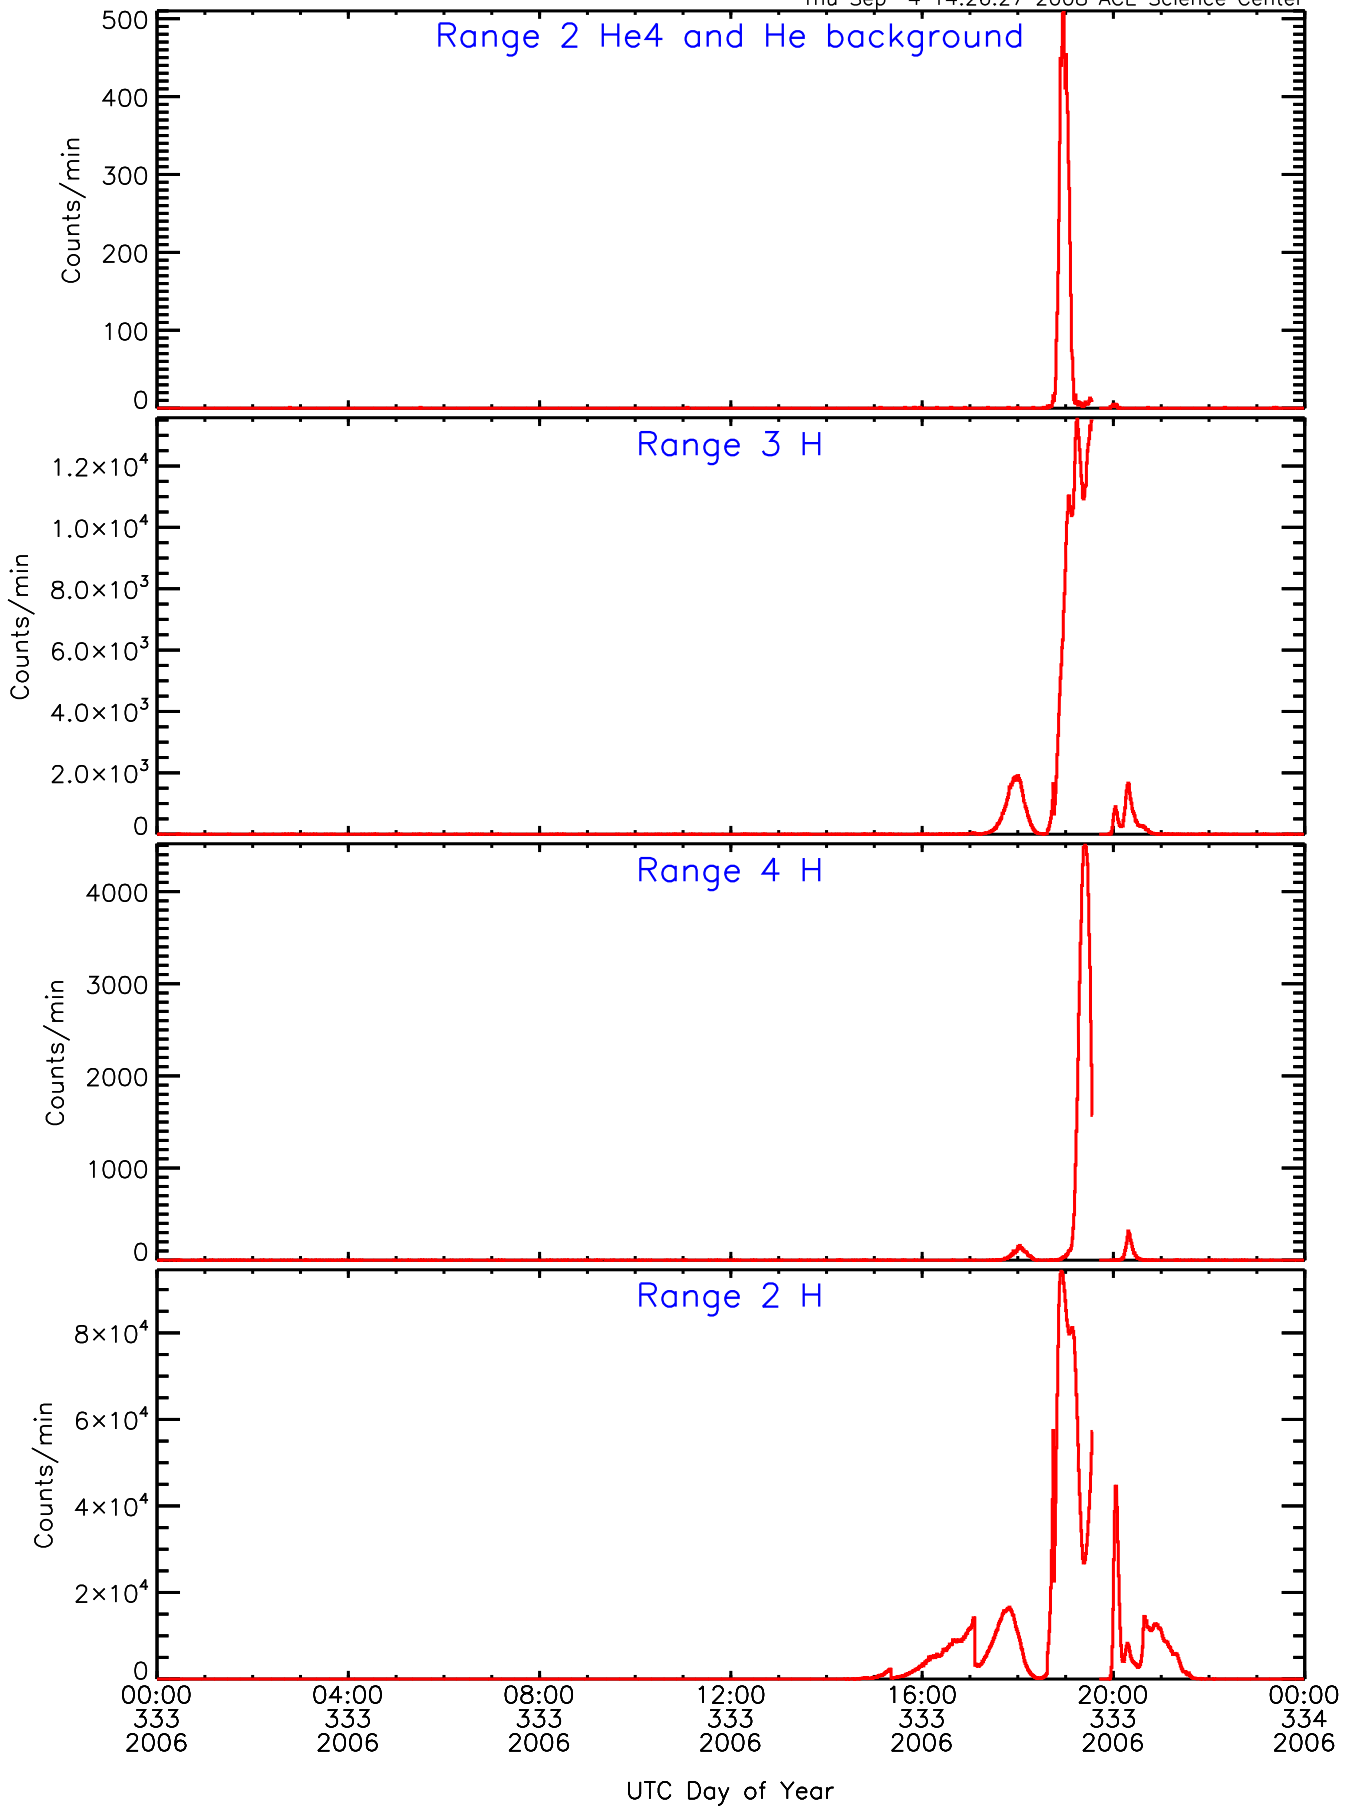

LET behind Livetime/Trigger Data for 2006-333

Thu Sep 4 14:26:42 2008 ACE Science Center

LET behind EVPRATES Data for 2006-333

Thu Sep 4 14:26:09 2008 ACE Science Center

LET behind EVPRATES Data for 2006-333

Thu Sep 4 14:26:09 2008 ACE Science Center

LET behind EVPRATES Data for 2006-333

Thu Sep 4 14:26:10 2008 ACE Science Center

LET behind EVPRATES Data for 2006-333

Thu Sep 4 14:26:10 2008 ACE Science Center

LET behind BUFRATES Data for 2006-333

Thu Sep 4 14:26:26 2008 ACE Science Center

LET behind BUFRATES Data for 2006-333

Thu Sep 4 14:26:26 2008 ACE Science Center

LET behind BUFRATES Data for 2006-333

Thu Sep 4 14:26:27 2008 ACE Science Center

LET behind BUFRATES Data for 2006-333

Thu Sep 4 14:26:27 2008 ACE Science Center

LET behind BUFRATES Data for 2006-333

Thu Sep 4 14:26:27 2008 ACE Science Center

LET behind BUFRATES Data for 2006-333

Thu Sep 4 14:26:27 2008 ACE Science Center