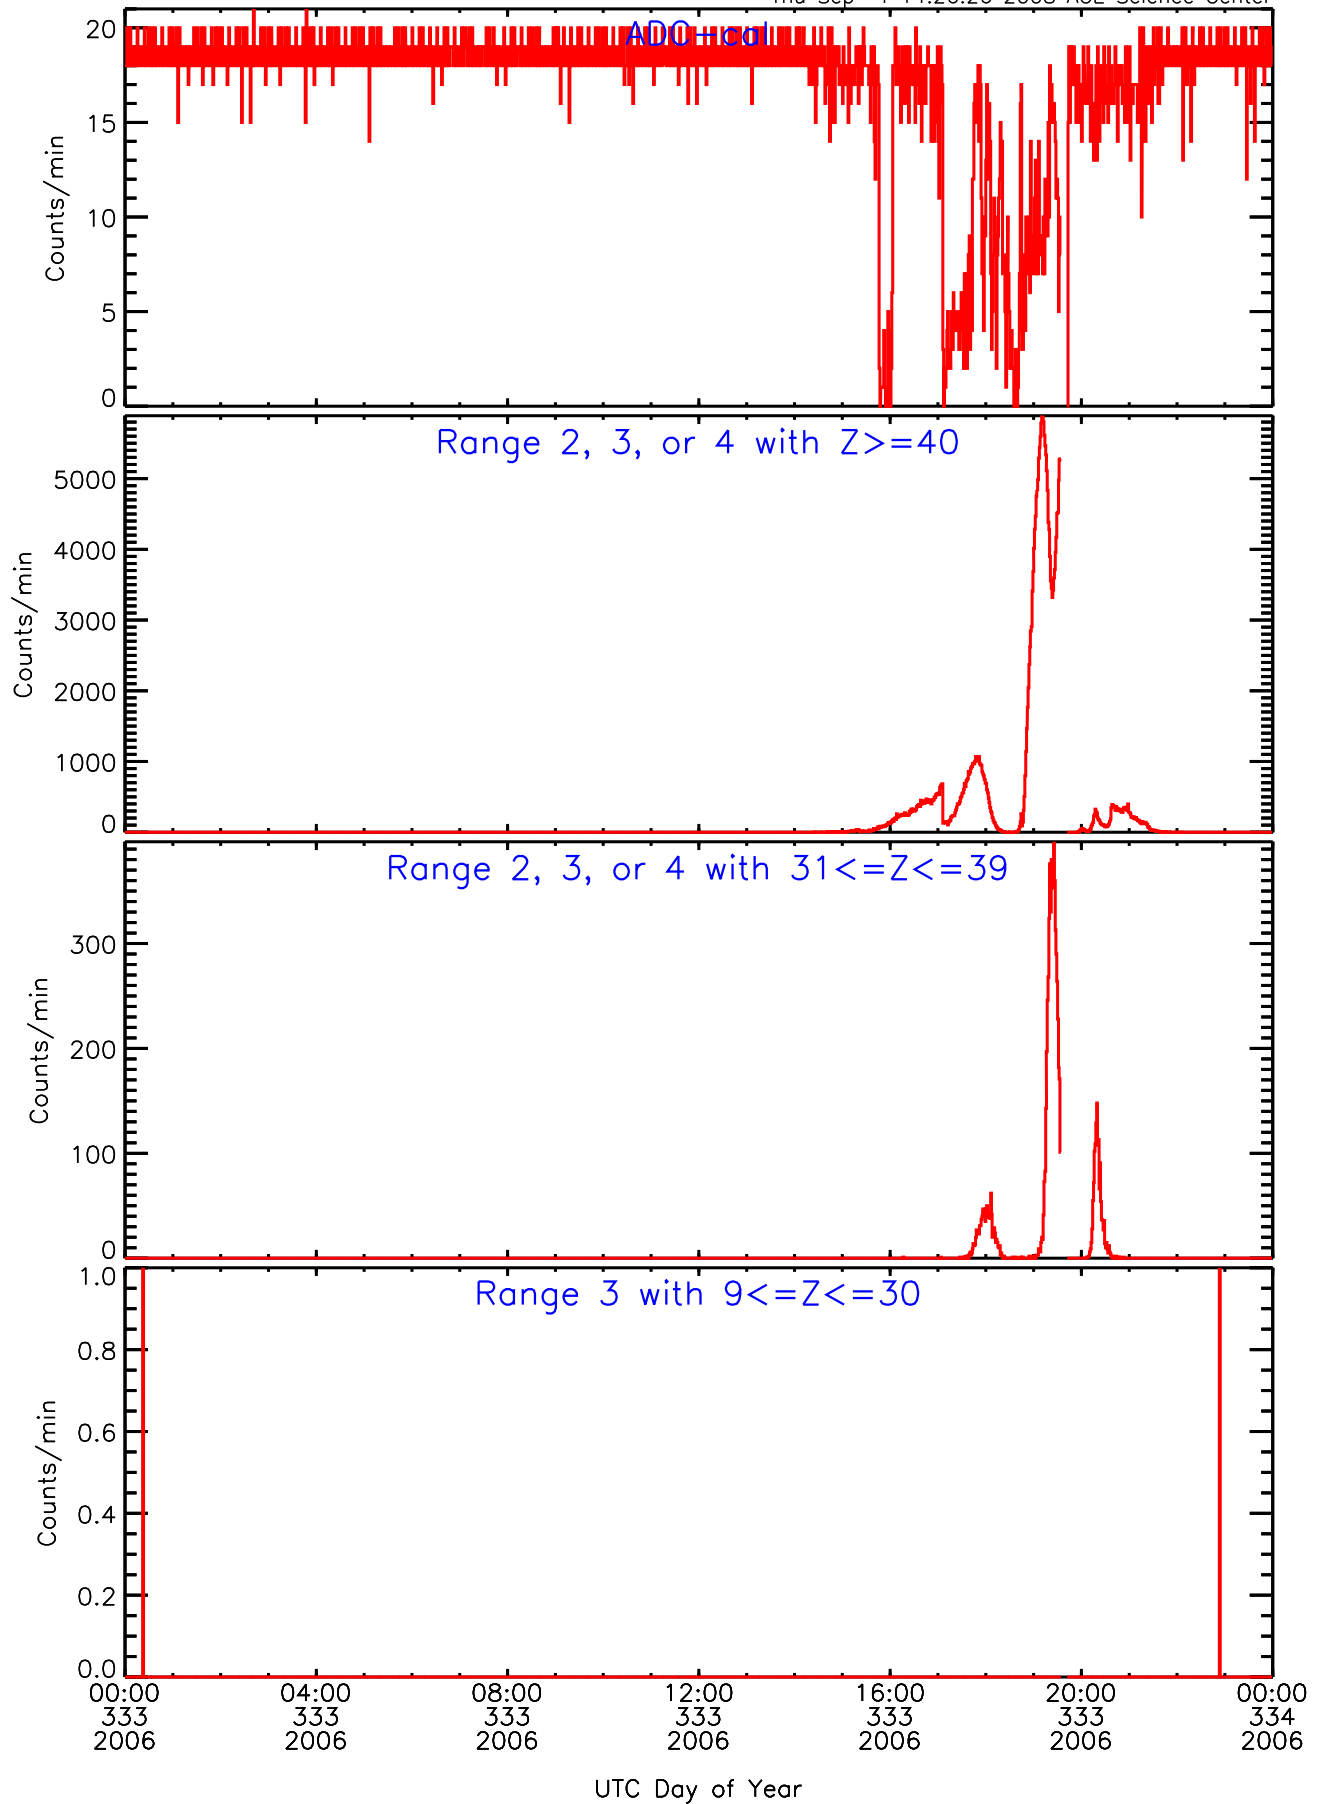

LET behind Livetime/Trigger Data for 2006-333

Thu Sep 4 14:26:42 2008 ACE Science Center

LET behind EVPRATES Data for 2006-333

Thu Sep 4 14:26:09 2008 ACE Science Center

LET behind EVPRATES Data for 2006-333

Thu Sep 4 14:26:09 2008 ACE Science Center

LET behind EVPRATES Data for 2006-333

Thu Sep 4 14:26:10 2008 ACE Science Center

LET behind EVPRATES Data for 2006-333

Thu Sep 4 14:26:10 2008 ACE Science Center

LET behind BUFRATES Data for 2006-333

Thu Sep 4 14:26:26 2008 ACE Science Center

LET behind BUFRATES Data for 2006-333

Thu Sep 4 14:26:26 2008 ACE Science Center

LET behind BUFRATES Data for 2006-333

Thu Sep 4 14:26:27 2008 ACE Science Center

LET behind BUFRATES Data for 2006-333

Thu Sep 4 14:26:27 2008 ACE Science Center

LET behind BUFRATES Data for 2006-333

Thu Sep 4 14:26:27 2008 ACE Science Center

LET behind BUFRATES Data for 2006-333

Thu Sep 4 14:26:27 2008 ACE Science Center