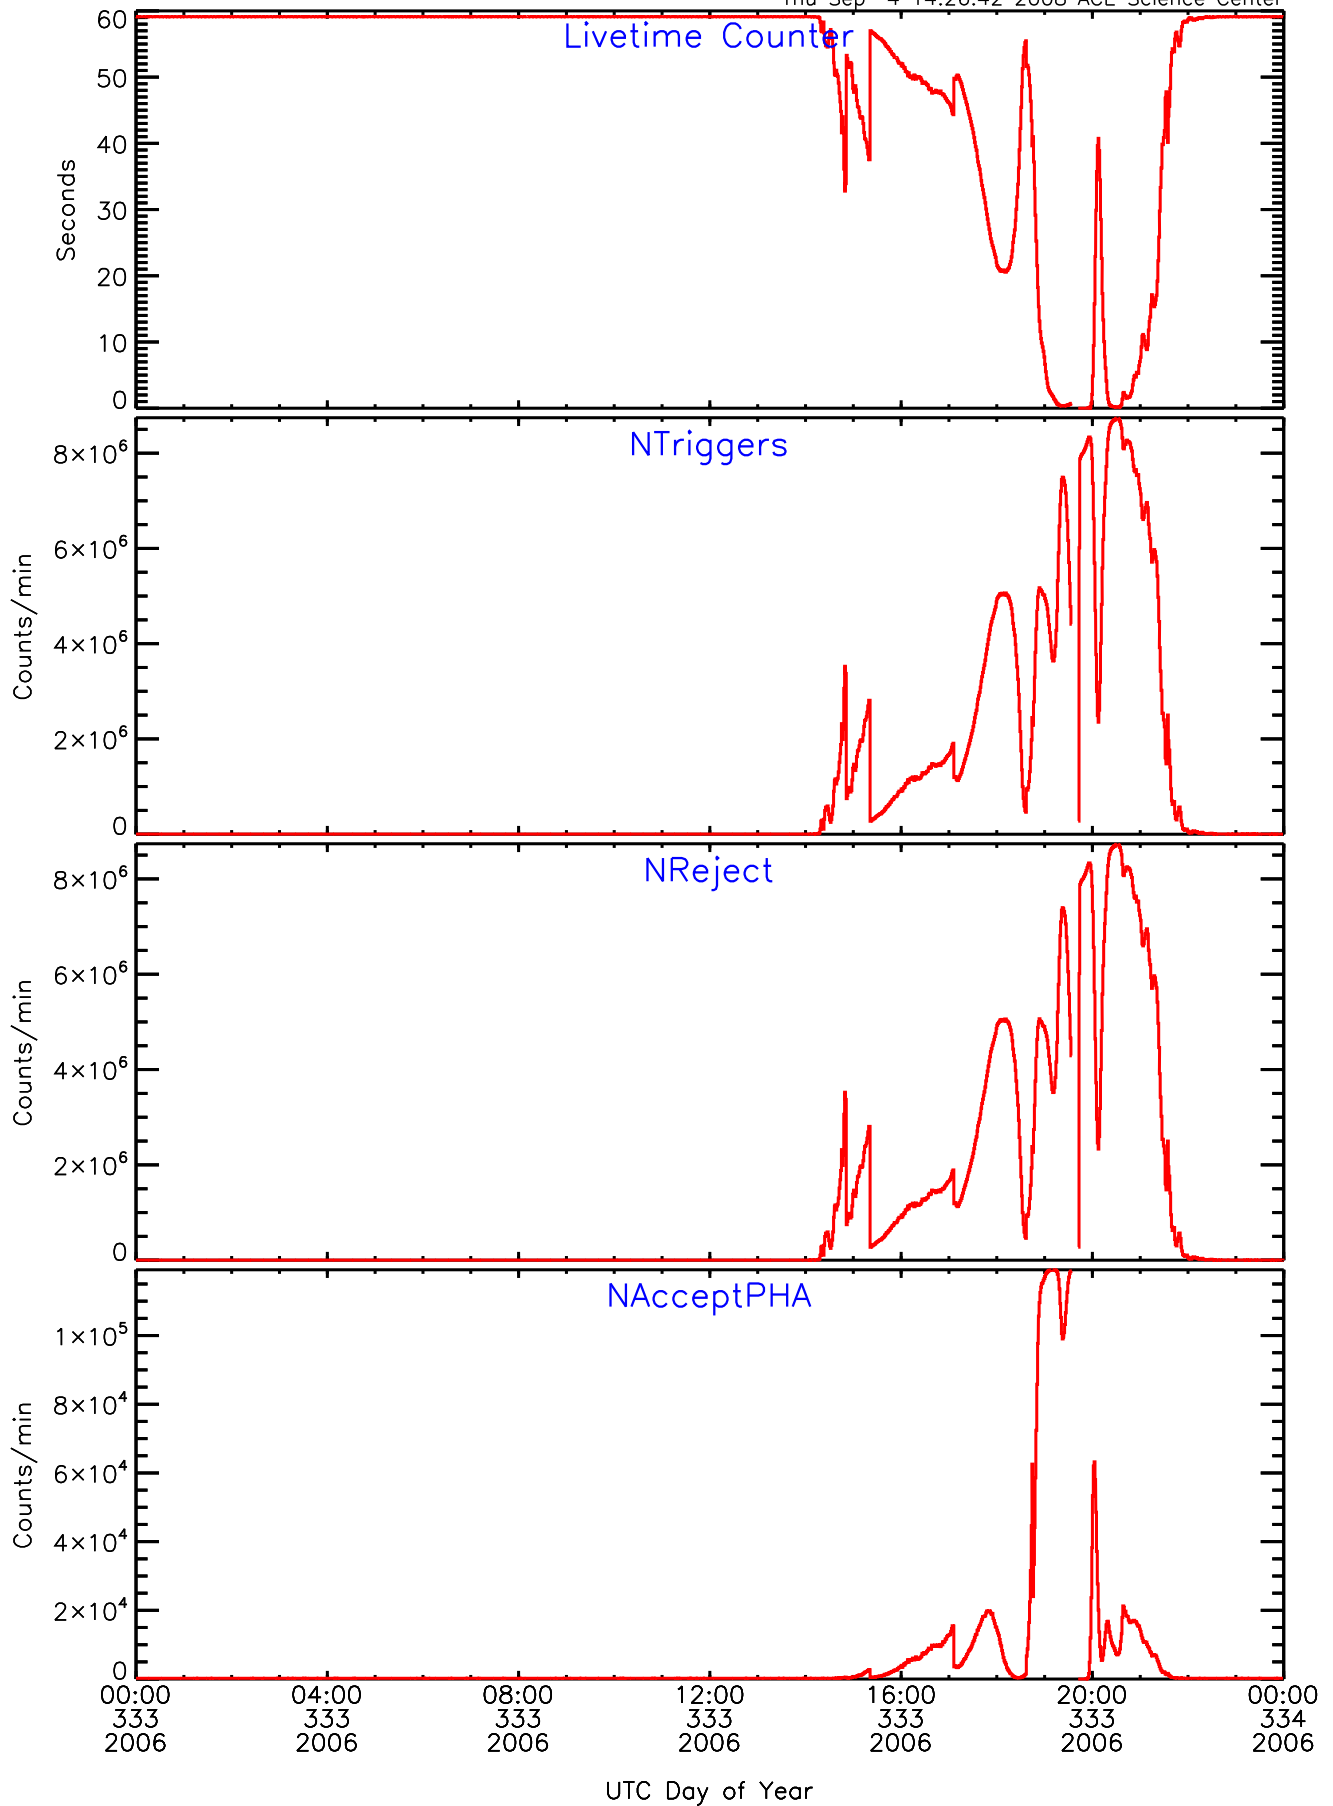

LET behind Livetime/Trigger Data for 2006-333

Thu Sep 4 14:26:42 2008 ACE Science Center

LET behind EVPRATES Data for 2006-333

Thu Sep 4 14:26:09 2008 ACE Science Center

LET behind EVPRATES Data for 2006-333

Thu Sep 4 14:26:09 2008 ACE Science Center

LET behind EVPRATES Data for 2006-333

Thu Sep 4 14:26:10 2008 ACE Science Center

LET behind EVPRATES Data for 2006-333

Thu Sep 4 14:26:10 2008 ACE Science Center

LET behind BUFRATES Data for 2006-333

Thu Sep 4 14:26:26 2008 ACE Science Center

LET behind BUFRATES Data for 2006-333

Thu Sep 4 14:26:26 2008 ACE Science Center

LET behind BUFRATES Data for 2006-333

Thu Sep 4 14:26:27 2008 ACE Science Center

LET behind BUFRATES Data for 2006-333

Thu Sep 4 14:26:27 2008 ACE Science Center

LET behind BUFRATES Data for 2006-333

Thu Sep 4 14:26:27 2008 ACE Science Center

LET behind BUFRATES Data for 2006-333

Thu Sep 4 14:26:27 2008 ACE Science Center