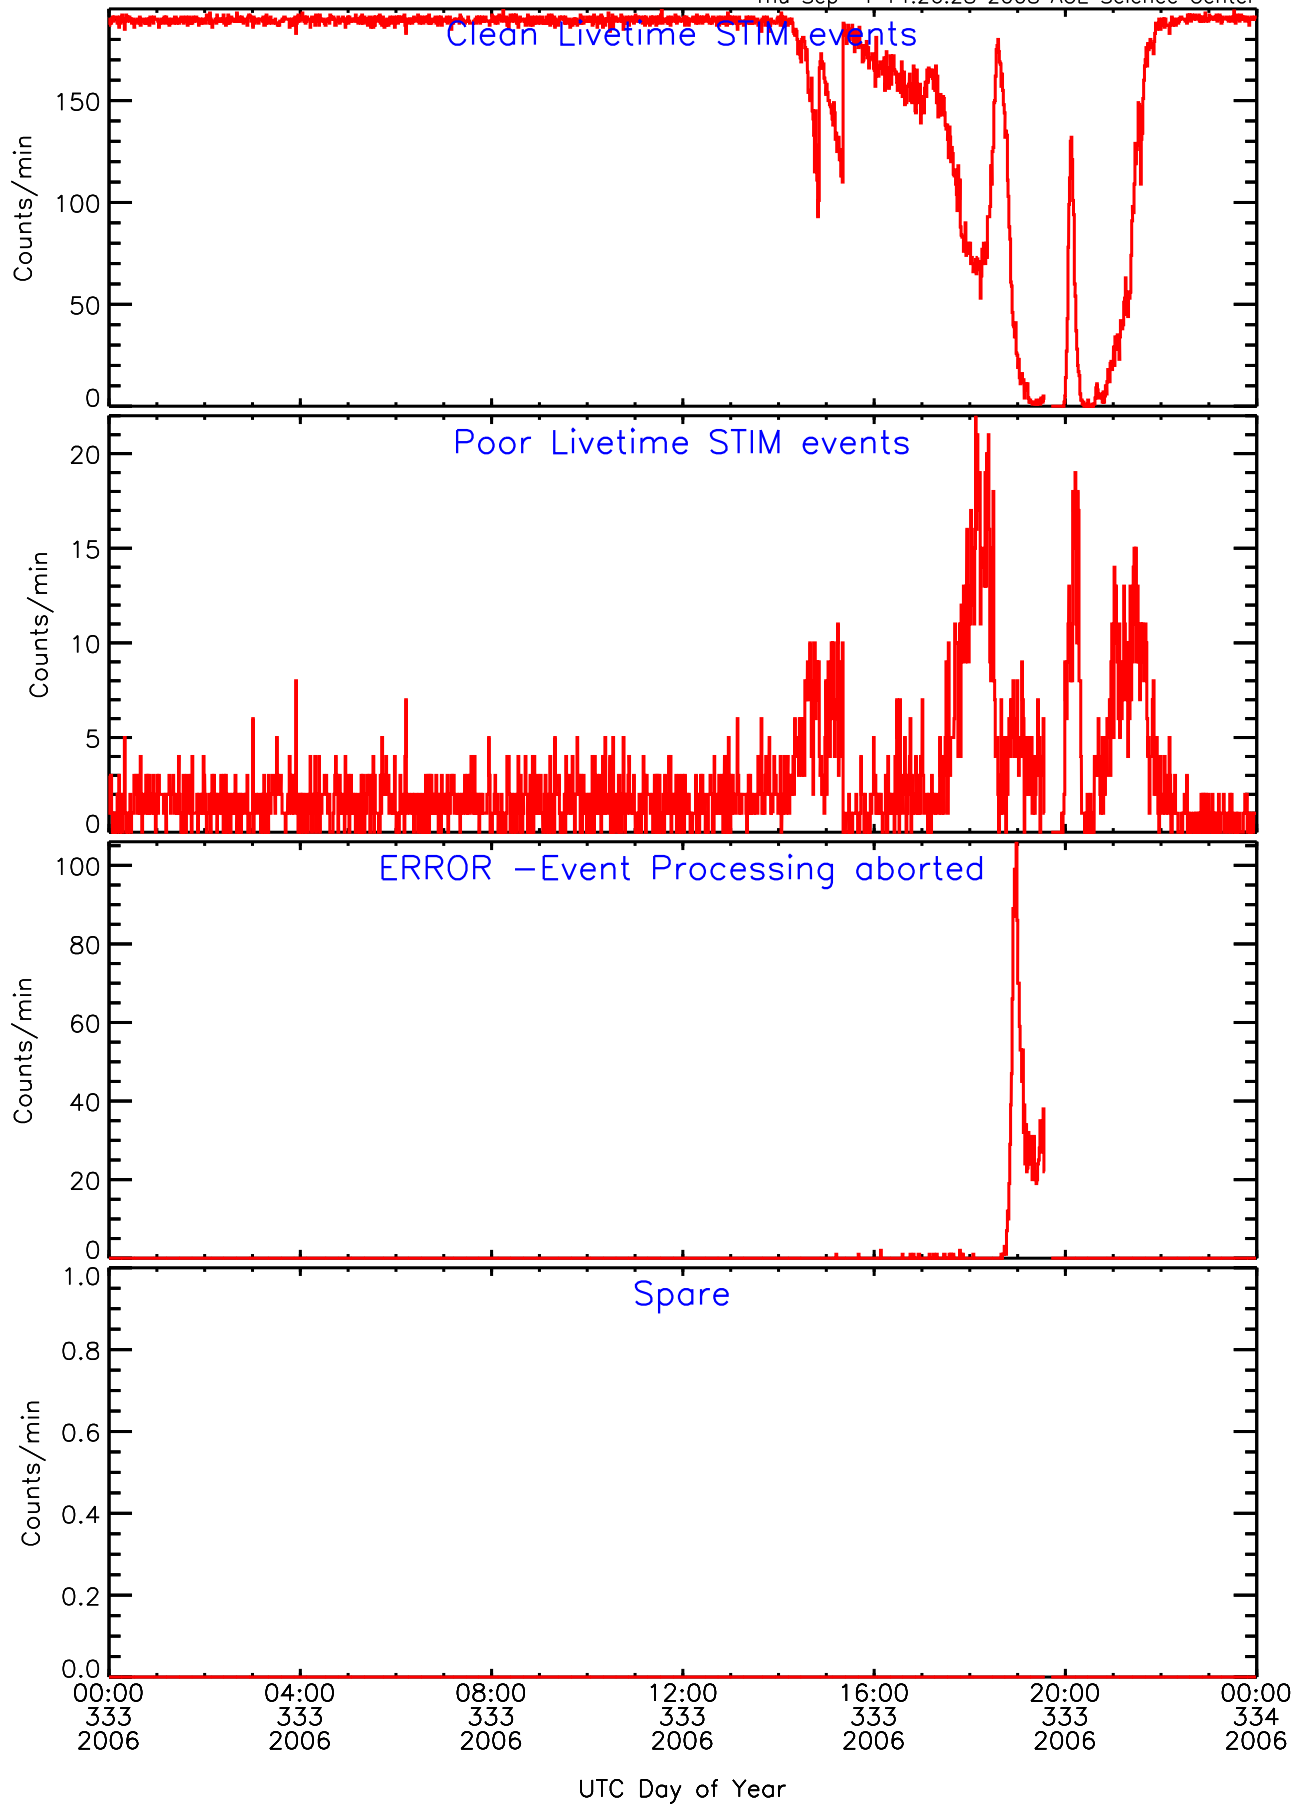

LET behind Livetime/Trigger Data for 2006-333

Thu Sep 4 14:26:42 2008 ACE Science Center

LET behind EVPRATES Data for 2006-333

Thu Sep 4 14:26:09 2008 ACE Science Center

LET behind EVPRATES Data for 2006-333

LET behind BUFRATES Data for 2006-333

Thu Sep 4 14:26:26 2008 ACE Science Center

LET behind BUFRATES Data for 2006-333

Thu Sep 4 14:26:26 2008 ACE Science Center

LET behind BUFRATES Data for 2006-333

Thu Sep 4 14:26:27 2008 ACE Science Center

LET behind BUFRATES Data for 2006-333

Thu Sep 4 14:26:27 2008 ACE Science Center

LET behind BUFRATES Data for 2006-333

Thu Sep 4 14:26:27 2008 ACE Science Center

LET behind BUFRATES Data for 2006-333

Thu Sep 4 14:26:27 2008 ACE Science Center

LET behind BUFRATES Data for 2006-333

Thu Sep 4 14:26:28 2008 ACE Science Center

LET behind BUFRATES Data for 2006-333

Thu Sep 4 14:26:28 2008 ACE Science Center