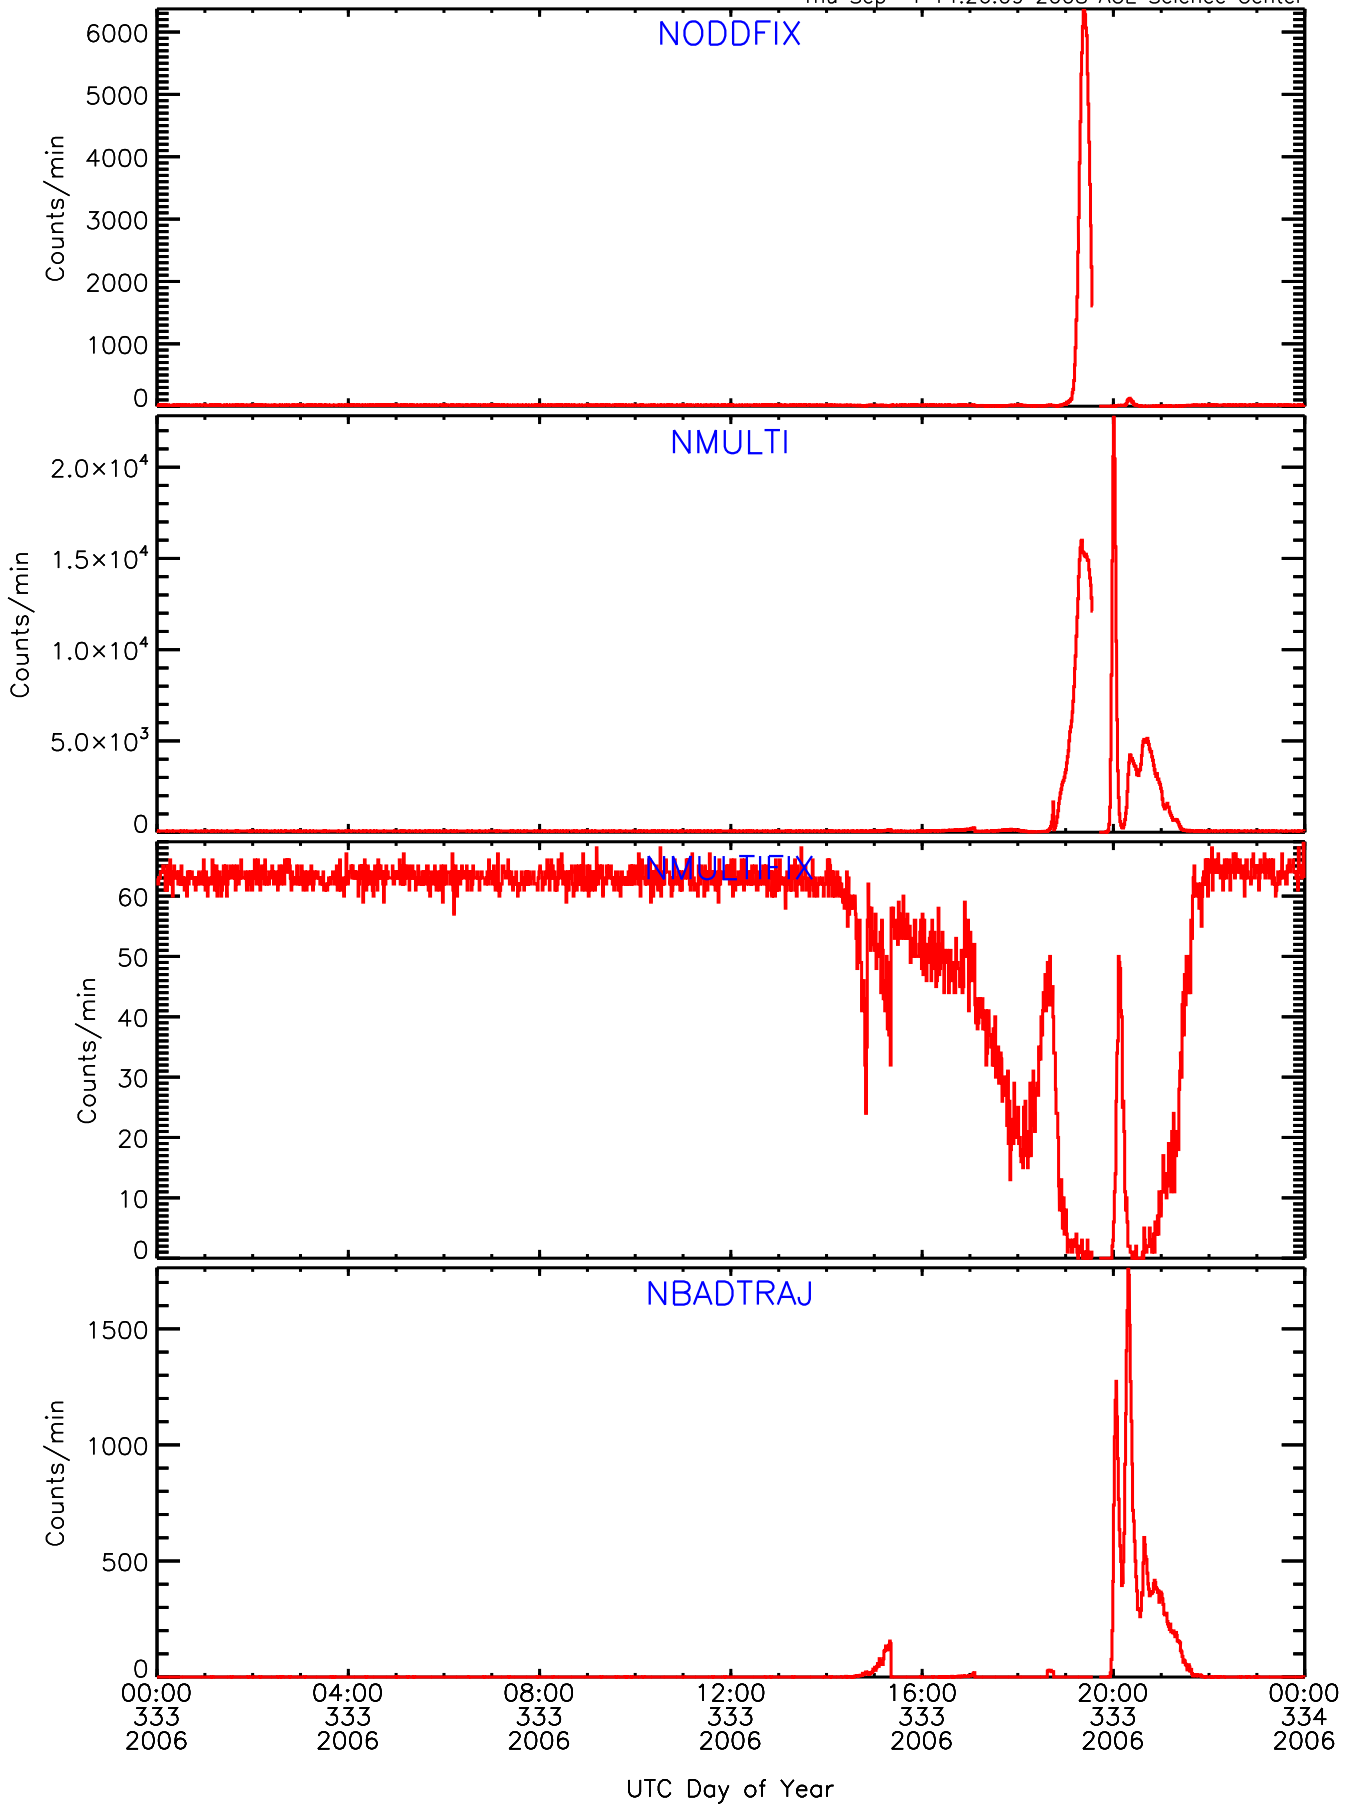

LET behind Livetime/Trigger Data for 2006-333

Thu Sep 4 14:26:42 2008 ACE Science Center

LET behind EVPRATES Data for 2006-333

Thu Sep 4 14:26:09 2008 ACE Science Center

LET behind EVPRATES Data for 2006-333

Thu Sep 4 14:26:09 2008 ACE Science Center

LET behind EVPRATES Data for 2006-333

Thu Sep 4 14:26:10 2008 ACE Science Center

LET behind EVPRATES Data for 2006-333

Thu Sep 4 14:26:10 2008 ACE Science Center

LET behind BUFRATES Data for 2006-333

Thu Sep 4 14:26:26 2008 ACE Science Center

LET behind BUFRATES Data for 2006-333

Thu Sep 4 14:26:26 2008 ACE Science Center

LET behind BUFRATES Data for 2006-333

Thu Sep 4 14:26:27 2008 ACE Science Center