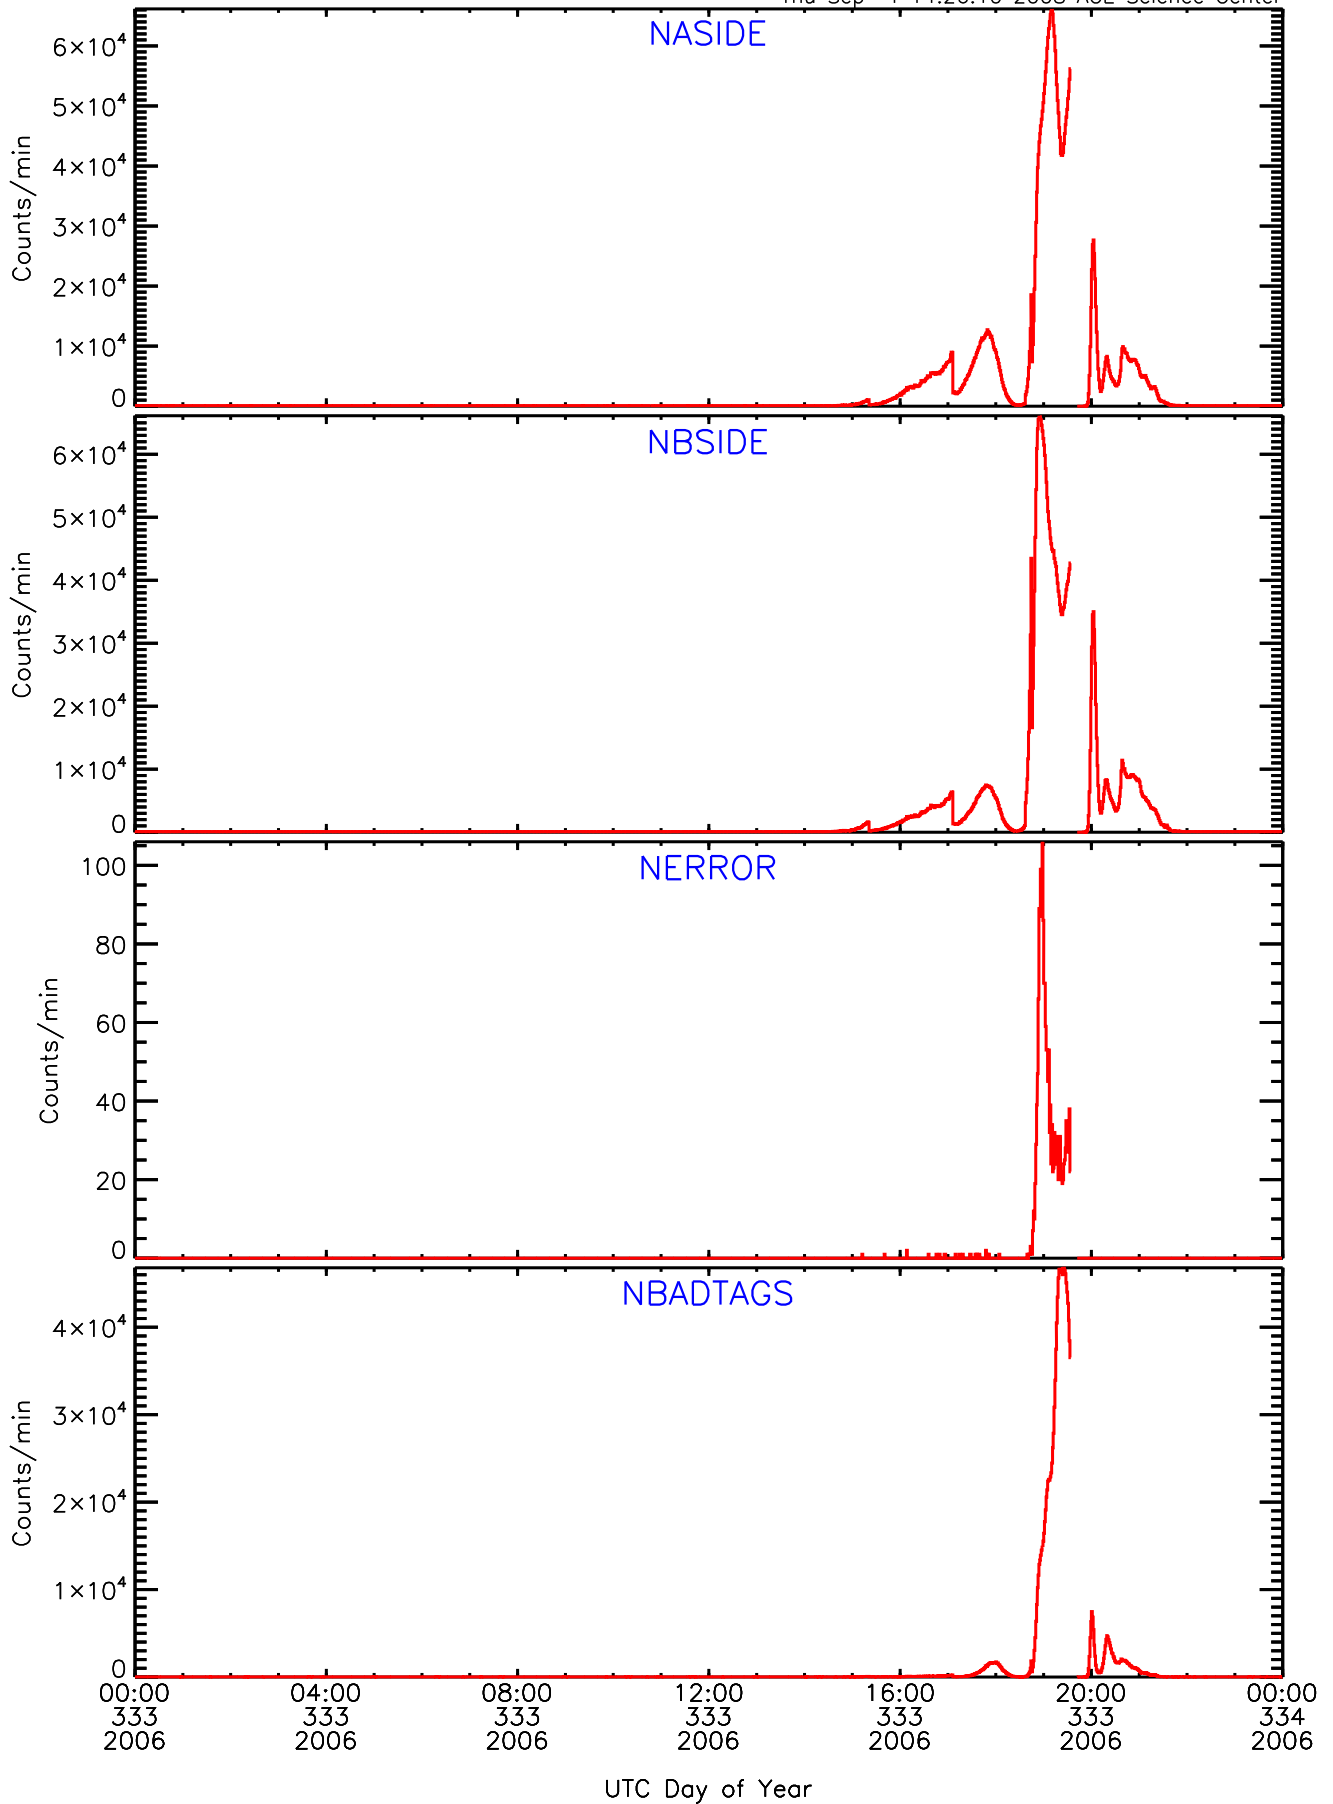

LET behind Livetime/Trigger Data for 2006-333

Thu Sep 4 14:26:42 2008 ACE Science Center

LET behind EVPRATES Data for 2006-333

Thu Sep 4 14:26:09 2008 ACE Science Center

LET behind EVPRATES Data for 2006-333

Thu Sep 4 14:26:09 2008 ACE Science Center

LET behind EVPRATES Data for 2006-333

Thu Sep 4 14:26:10 2008 ACE Science Center

LET behind EVPRATES Data for 2006-333

Thu Sep 4 14:26:10 2008 ACE Science Center

LET behind BUFRATES Data for 2006-333

Thu Sep 4 14:26:26 2008 ACE Science Center

LET behind BUFRATES Data for 2006-333

Thu Sep 4 14:26:26 2008 ACE Science Center

LET behind BUFRATES Data for 2006-333

Thu Sep 4 14:26:27 2008 ACE Science Center

LET behind BUFRATES Data for 2006-333

Thu Sep 4 14:26:27 2008 ACE Science Center

LET behind BUFRATES Data for 2006-333

Thu Sep 4 14:26:27 2008 ACE Science Center

LET behind BUFRATES Data for 2006-333

Thu Sep 4 14:26:27 2008 ACE Science Center