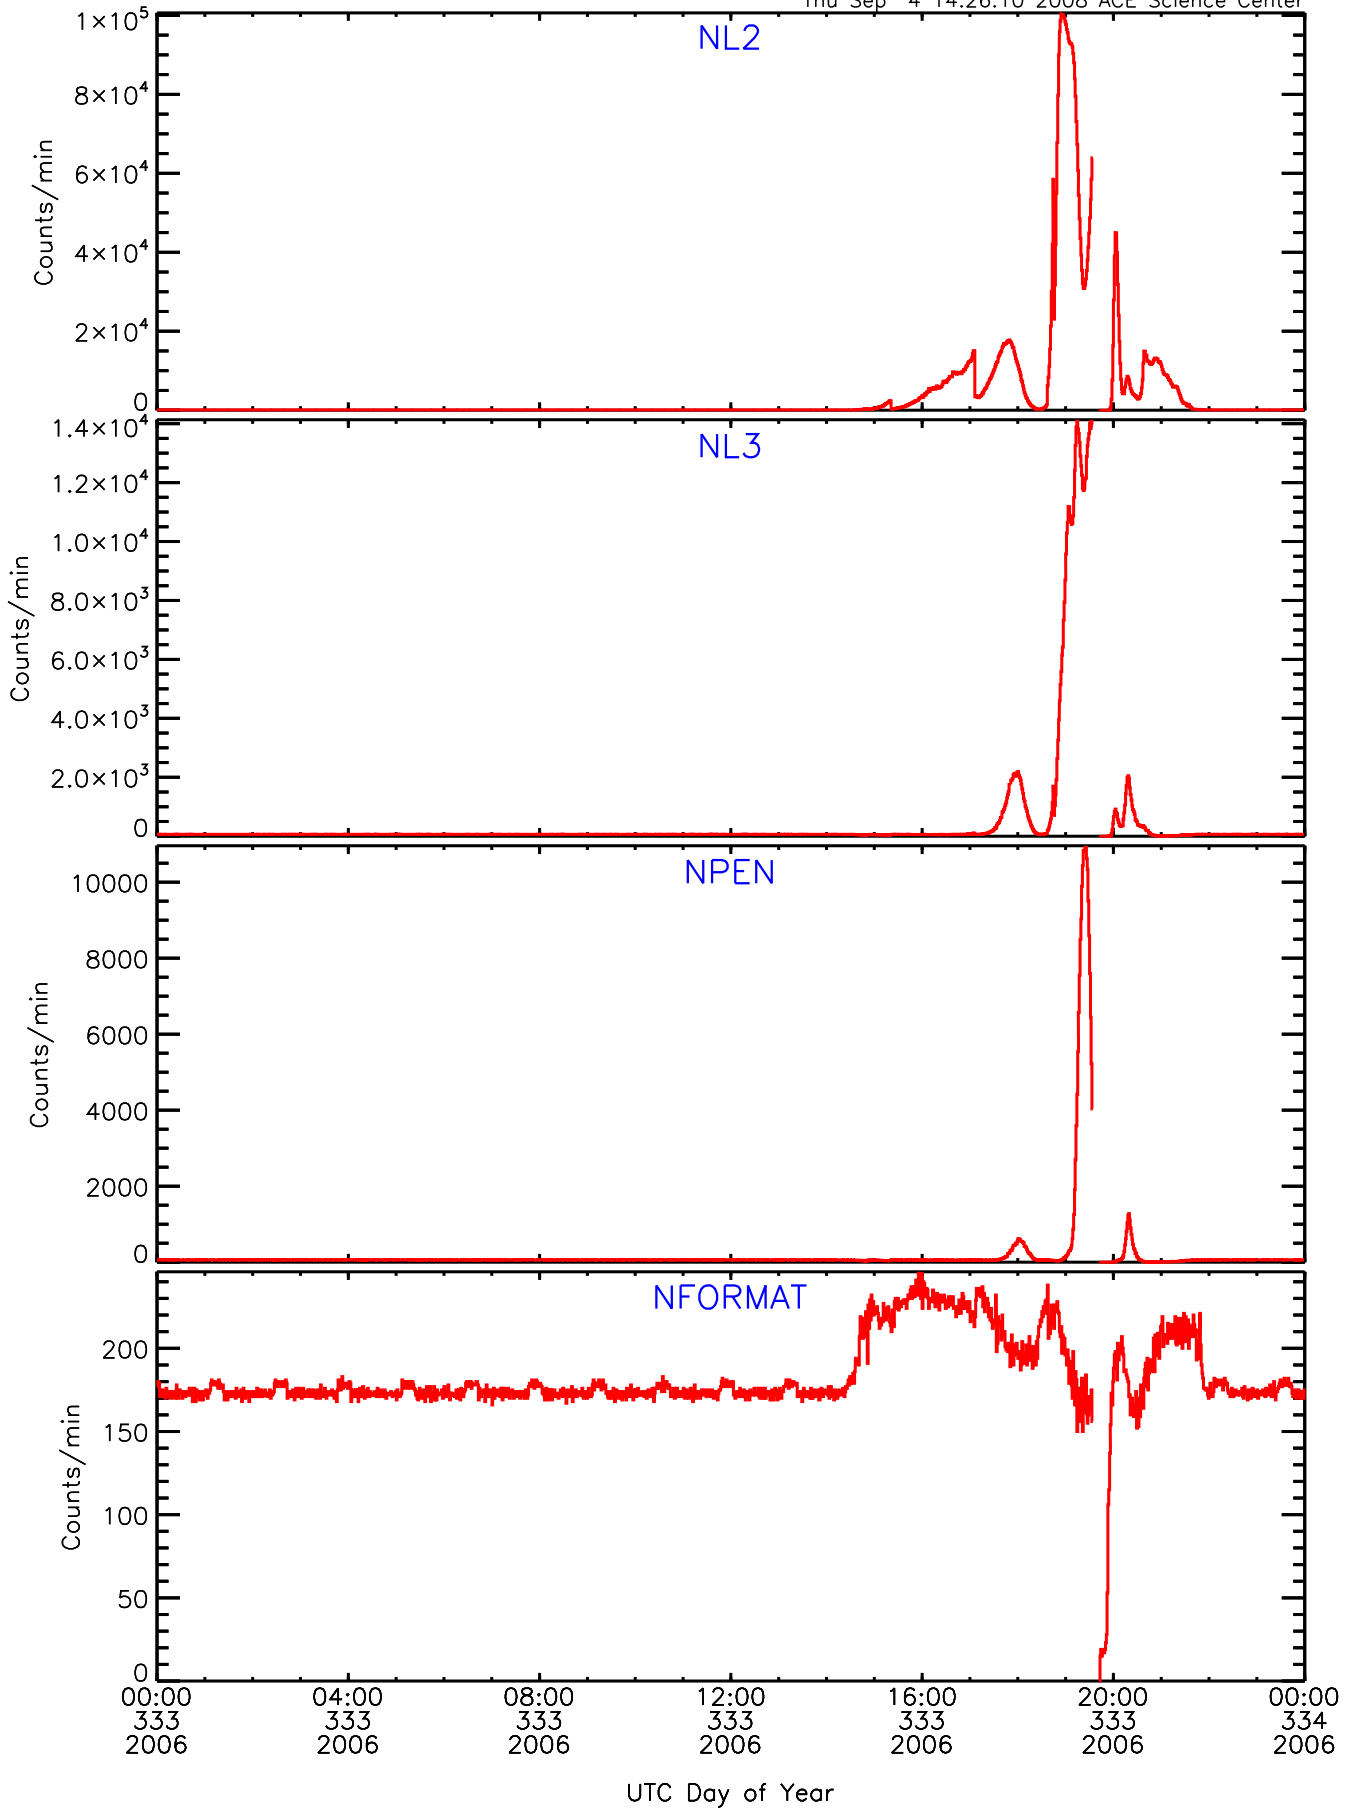

LET behind Livetime/Trigger Data for 2006-333

Thu Sep 4 14:26:42 2008 ACE Science Center

LET behind EVPRATES Data for 2006-333

Thu Sep 4 14:26:09 2008 ACE Science Center

LET behind EVPRATES Data for 2006-333

Thu Sep 4 14:26:09 2008 ACE Science Center

LET behind EVPRATES Data for 2006-333

Thu Sep 4 14:26:10 2008 ACE Science Center

LET behind EVPRATES Data for 2006-333

Thu Sep 4 14:26:10 2008 ACE Science Center

LET behind BUFRATES Data for 2006-333

Thu Sep 4 14:26:26 2008 ACE Science Center

LET behind BUFRATES Data for 2006-333

Thu Sep 4 14:26:26 2008 ACE Science Center

LET behind BUFRATES Data for 2006-333

Thu Sep 4 14:26:27 2008 ACE Science Center

LET behind BUFRATES Data for 2006-333

Thu Sep 4 14:26:27 2008 ACE Science Center

LET behind BUFRATES Data for 2006-333

Thu Sep 4 14:26:27 2008 ACE Science Center

LET behind BUFRATES Data for 2006-333

Thu Sep 4 14:26:27 2008 ACE Science Center