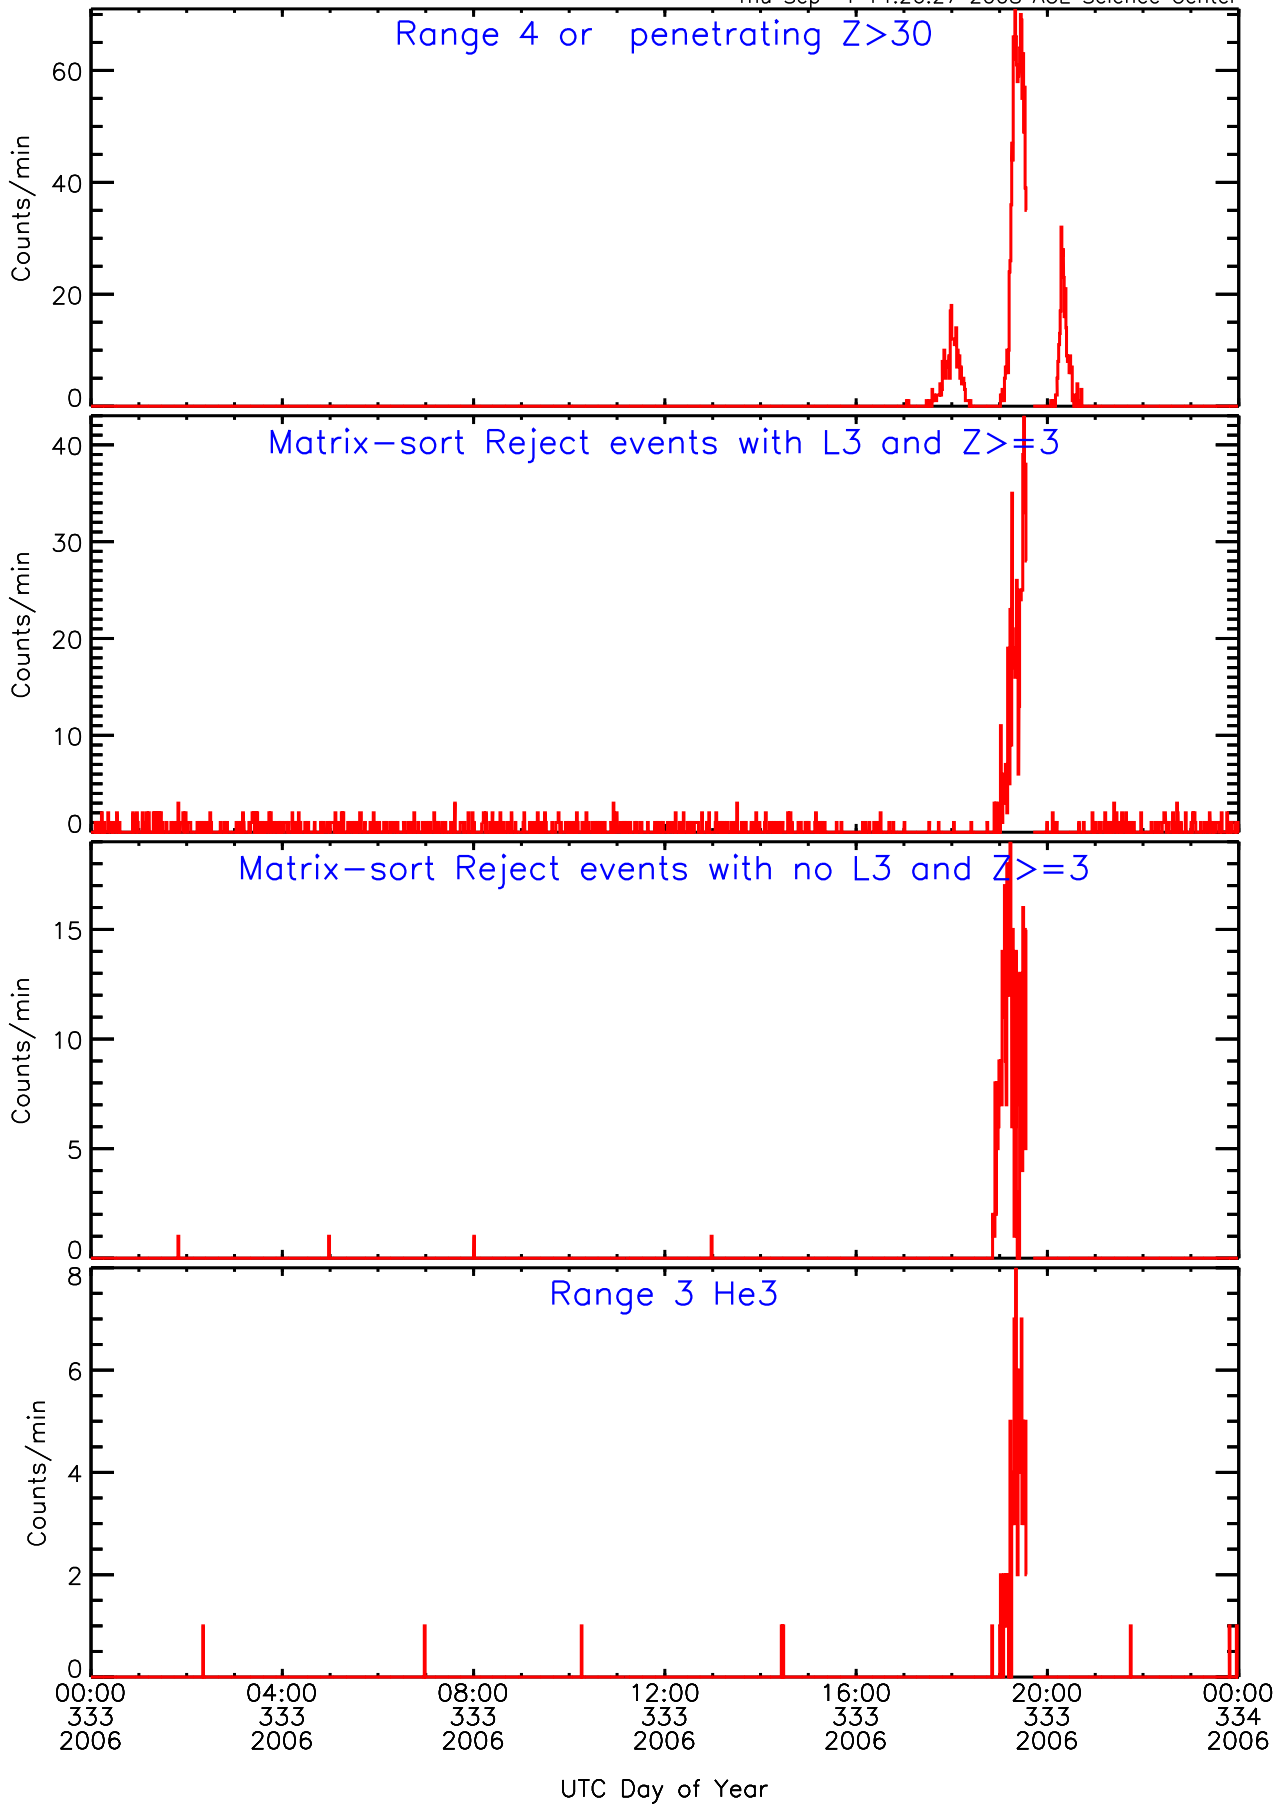

LET behind Livetime/Trigger Data for 2006-333

Thu Sep 4 14:26:42 2008 ACE Science Center

LET behind EVPRATES Data for 2006-333

Thu Sep 4 14:26:09 2008 ACE Science Center

LET behind EVPRATES Data for 2006-333

Thu Sep 4 14:26:09 2008 ACE Science Center

LET behind EVPRATES Data for 2006-333

Thu Sep 4 14:26:10 2008 ACE Science Center

LET behind EVPRATES Data for 2006-333

Thu Sep 4 14:26:10 2008 ACE Science Center

LET behind BUFRATES Data for 2006-333

Thu Sep 4 14:26:26 2008 ACE Science Center

LET behind BUFRATES Data for 2006-333

Thu Sep 4 14:26:26 2008 ACE Science Center

LET behind BUFRATES Data for 2006-333

Thu Sep 4 14:26:27 2008 ACE Science Center

LET behind BUFRATES Data for 2006-333

Thu Sep 4 14:26:27 2008 ACE Science Center

LET behind BUFRATES Data for 2006-333

Thu Sep 4 14:26:27 2008 ACE Science Center

LET behind BUFRATES Data for 2006-333

Thu Sep 4 14:26:27 2008 ACE Science Center