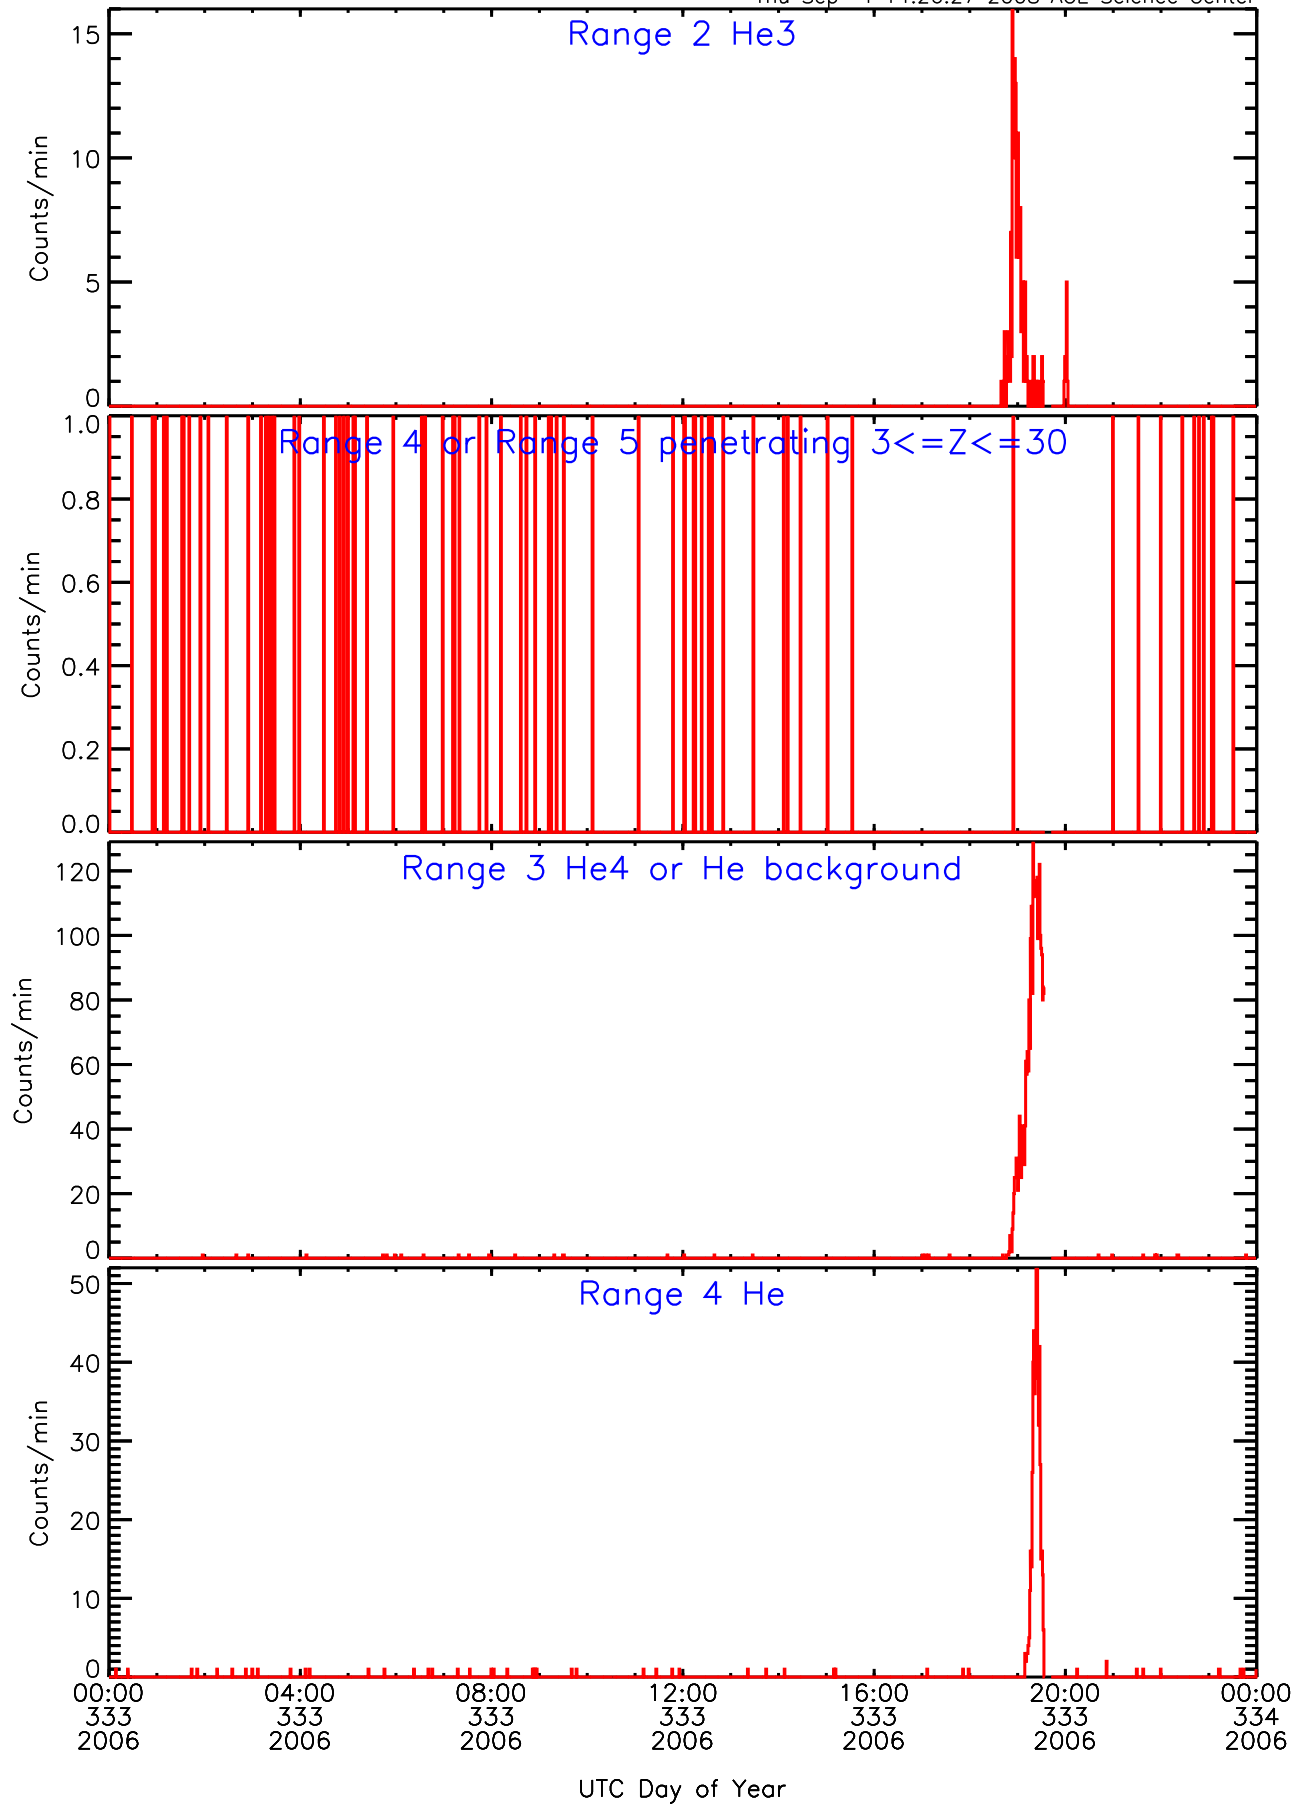

LET behind Livetime/Trigger Data for 2006-333

Thu Sep 4 14:26:42 2008 ACE Science Center

LET behind EVPRATES Data for 2006-333

Thu Sep 4 14:26:09 2008 ACE Science Center

LET behind EVPRATES Data for 2006-333

LET behind BUFRATES Data for 2006-333

Thu Sep 4 14:26:26 2008 ACE Science Center

LET behind BUFRATES Data for 2006-333

Thu Sep 4 14:26:26 2008 ACE Science Center

LET behind BUFRATES Data for 2006-333

Thu Sep 4 14:26:27 2008 ACE Science Center

LET behind BUFRATES Data for 2006-333

Thu Sep 4 14:26:27 2008 ACE Science Center

LET behind BUFRATES Data for 2006-333

Thu Sep 4 14:26:27 2008 ACE Science Center

LET behind BUFRATES Data for 2006-333

Thu Sep 4 14:26:27 2008 ACE Science Center