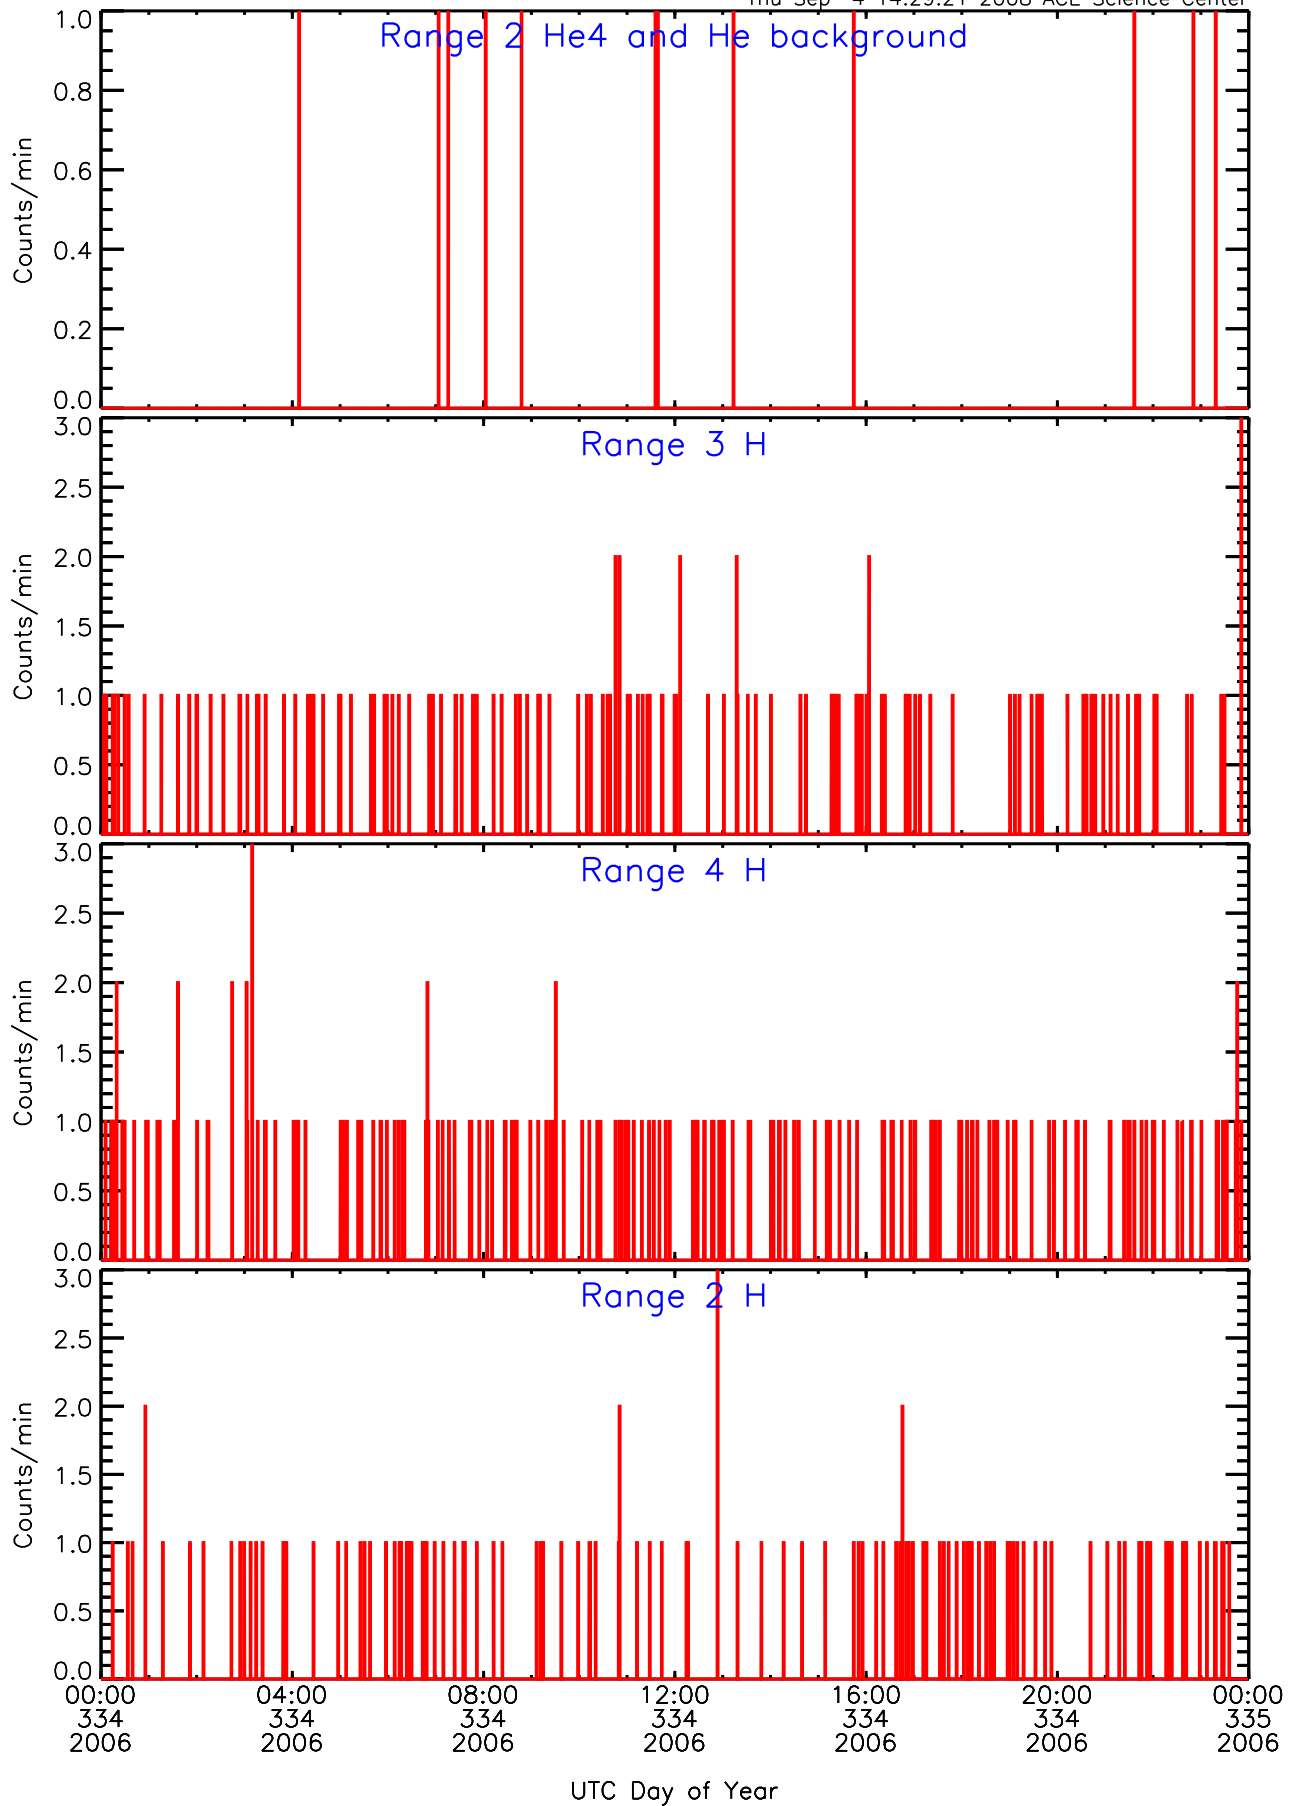

LET behind Livetime/Trigger Data for 2006-334

Thu Sep 4 14:29:36 2008 ACE Science Center

LET behind EVPRATES Data for 2006-334

Thu Sep 4 14:29:04 2008 ACE Science Center

LET behind EVPRATES Data for 2006-334

Thu Sep 4 14:29:05 2008 ACE Science Center

LET behind EVPRATES Data for 2006-334

Thu Sep 4 14:29:05 2008 ACE Science Center

LET behind EVPRATES Data for 2006-334

Thu Sep 4 14:29:05 2008 ACE Science Center

LET behind BUFRATES Data for 2006-334

Thu Sep 4 14:29:20 2008 ACE Science Center

LET behind BUFRATES Data for 2006-334

Thu Sep 4 14:29:21 2008 ACE Science Center

LET behind BUFRATES Data for 2006-334

Thu Sep 4 14:29:21 2008 ACE Science Center

LET behind BUFRATES Data for 2006-334

Thu Sep 4 14:29:21 2008 ACE Science Center

LET behind BUFRATES Data for 2006-334

Thu Sep 4 14:29:21 2008 ACE Science Center

LET behind BUFRATES Data for 2006-334

Thu Sep 4 14:29:22 2008 ACE Science Center