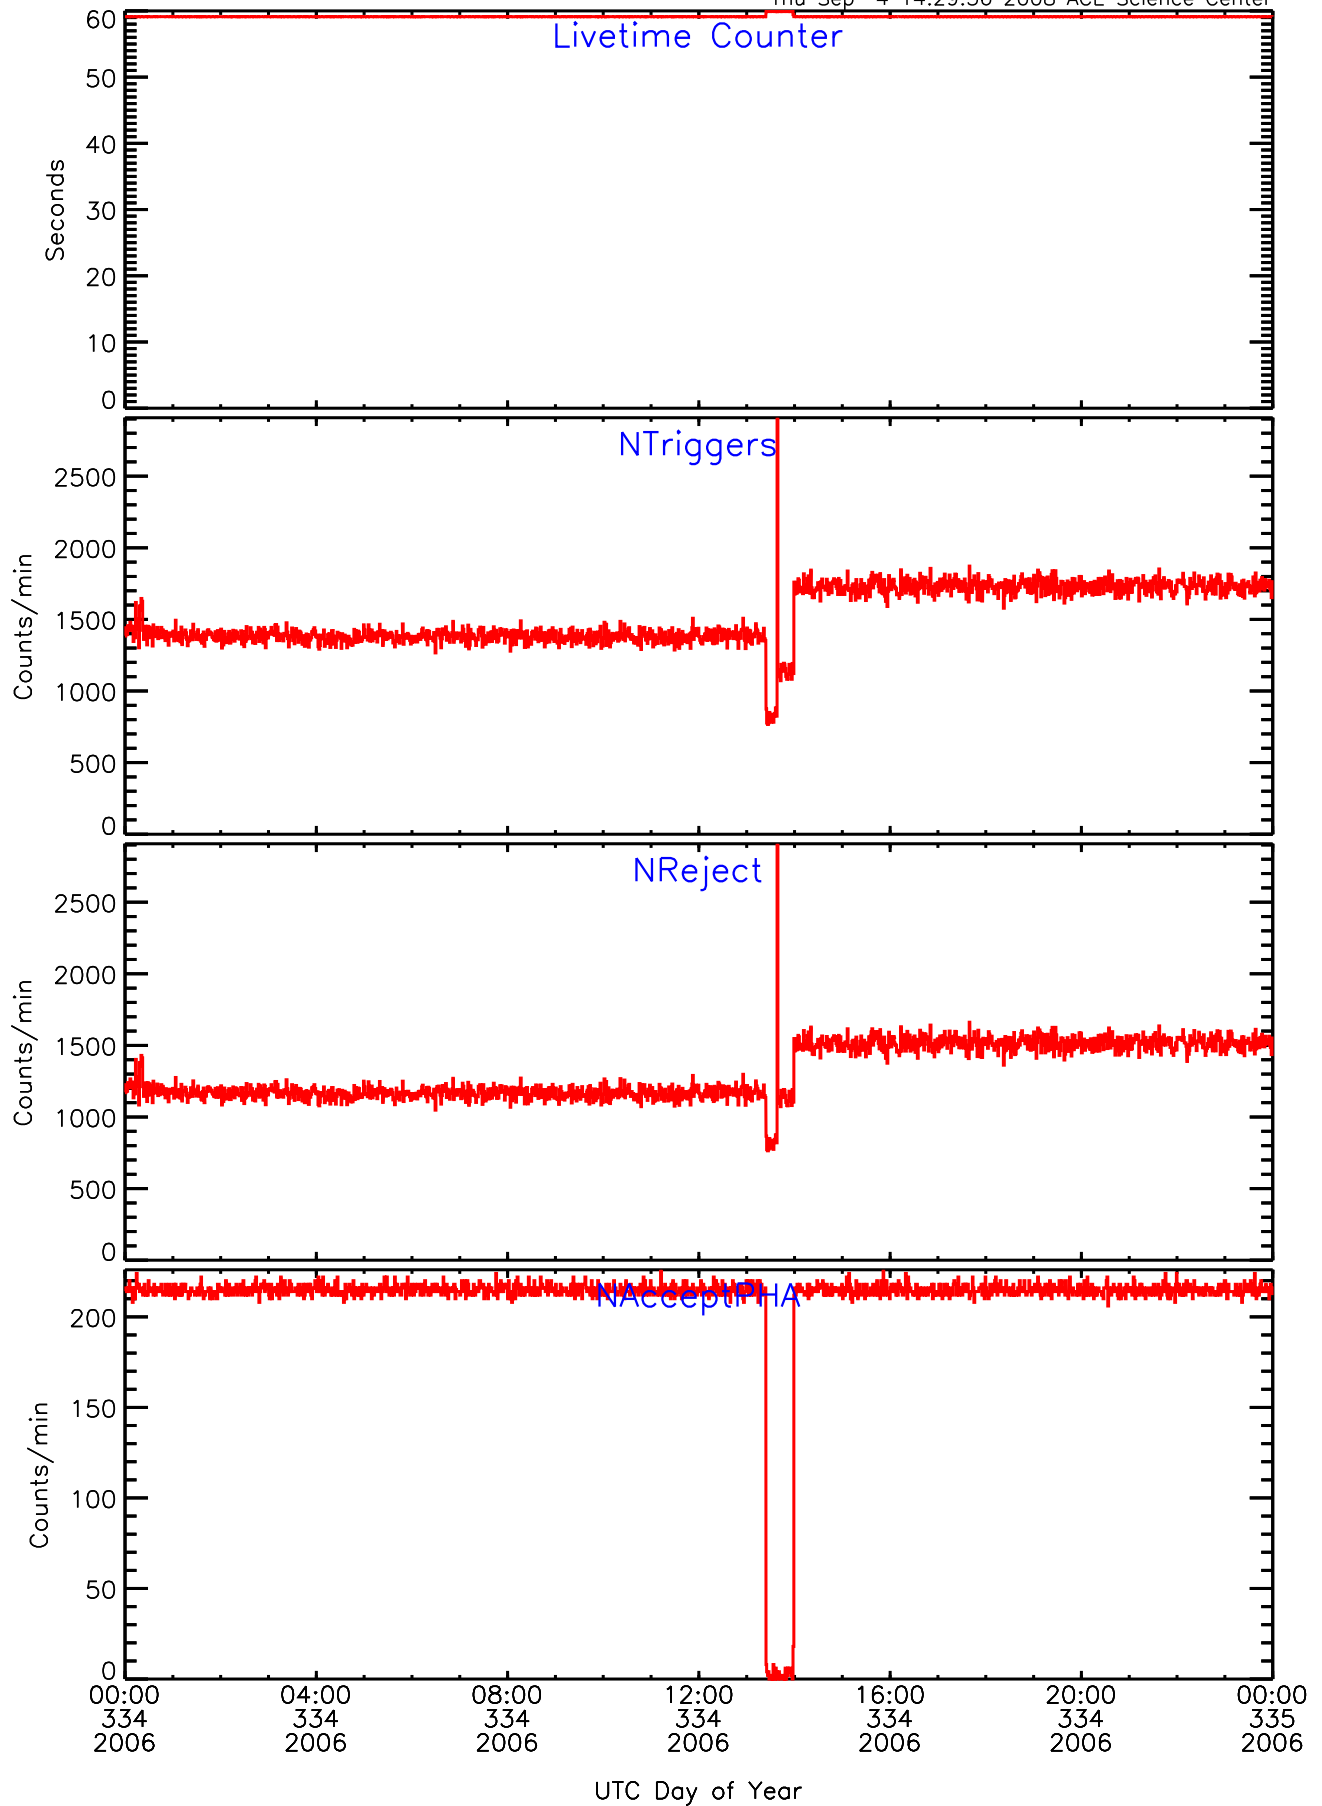

LET behind Livetime/Trigger Data for 2006-334

Thu Sep 4 14:29:36 2008 ACE Science Center

LET behind EVPRATES Data for 2006-334

Thu Sep 4 14:29:04 2008 ACE Science Center

LET behind EVPRATES Data for 2006-334

Thu Sep 4 14:29:05 2008 ACE Science Center

LET behind EVPRATES Data for 2006-334

Thu Sep 4 14:29:05 2008 ACE Science Center

LET behind EVPRATES Data for 2006-334

Thu Sep 4 14:29:05 2008 ACE Science Center

LET behind BUFRATES Data for 2006-334

Thu Sep 4 14:29:20 2008 ACE Science Center

LET behind BUFRATES Data for 2006-334

Thu Sep 4 14:29:21 2008 ACE Science Center

LET behind BUFRATES Data for 2006-334

Thu Sep 4 14:29:21 2008 ACE Science Center

LET behind BUFRATES Data for 2006-334

Thu Sep 4 14:29:21 2008 ACE Science Center

LET behind BUFRATES Data for 2006-334

Thu Sep 4 14:29:21 2008 ACE Science Center

LET behind BUFRATES Data for 2006-334

Thu Sep 4 14:29:22 2008 ACE Science Center