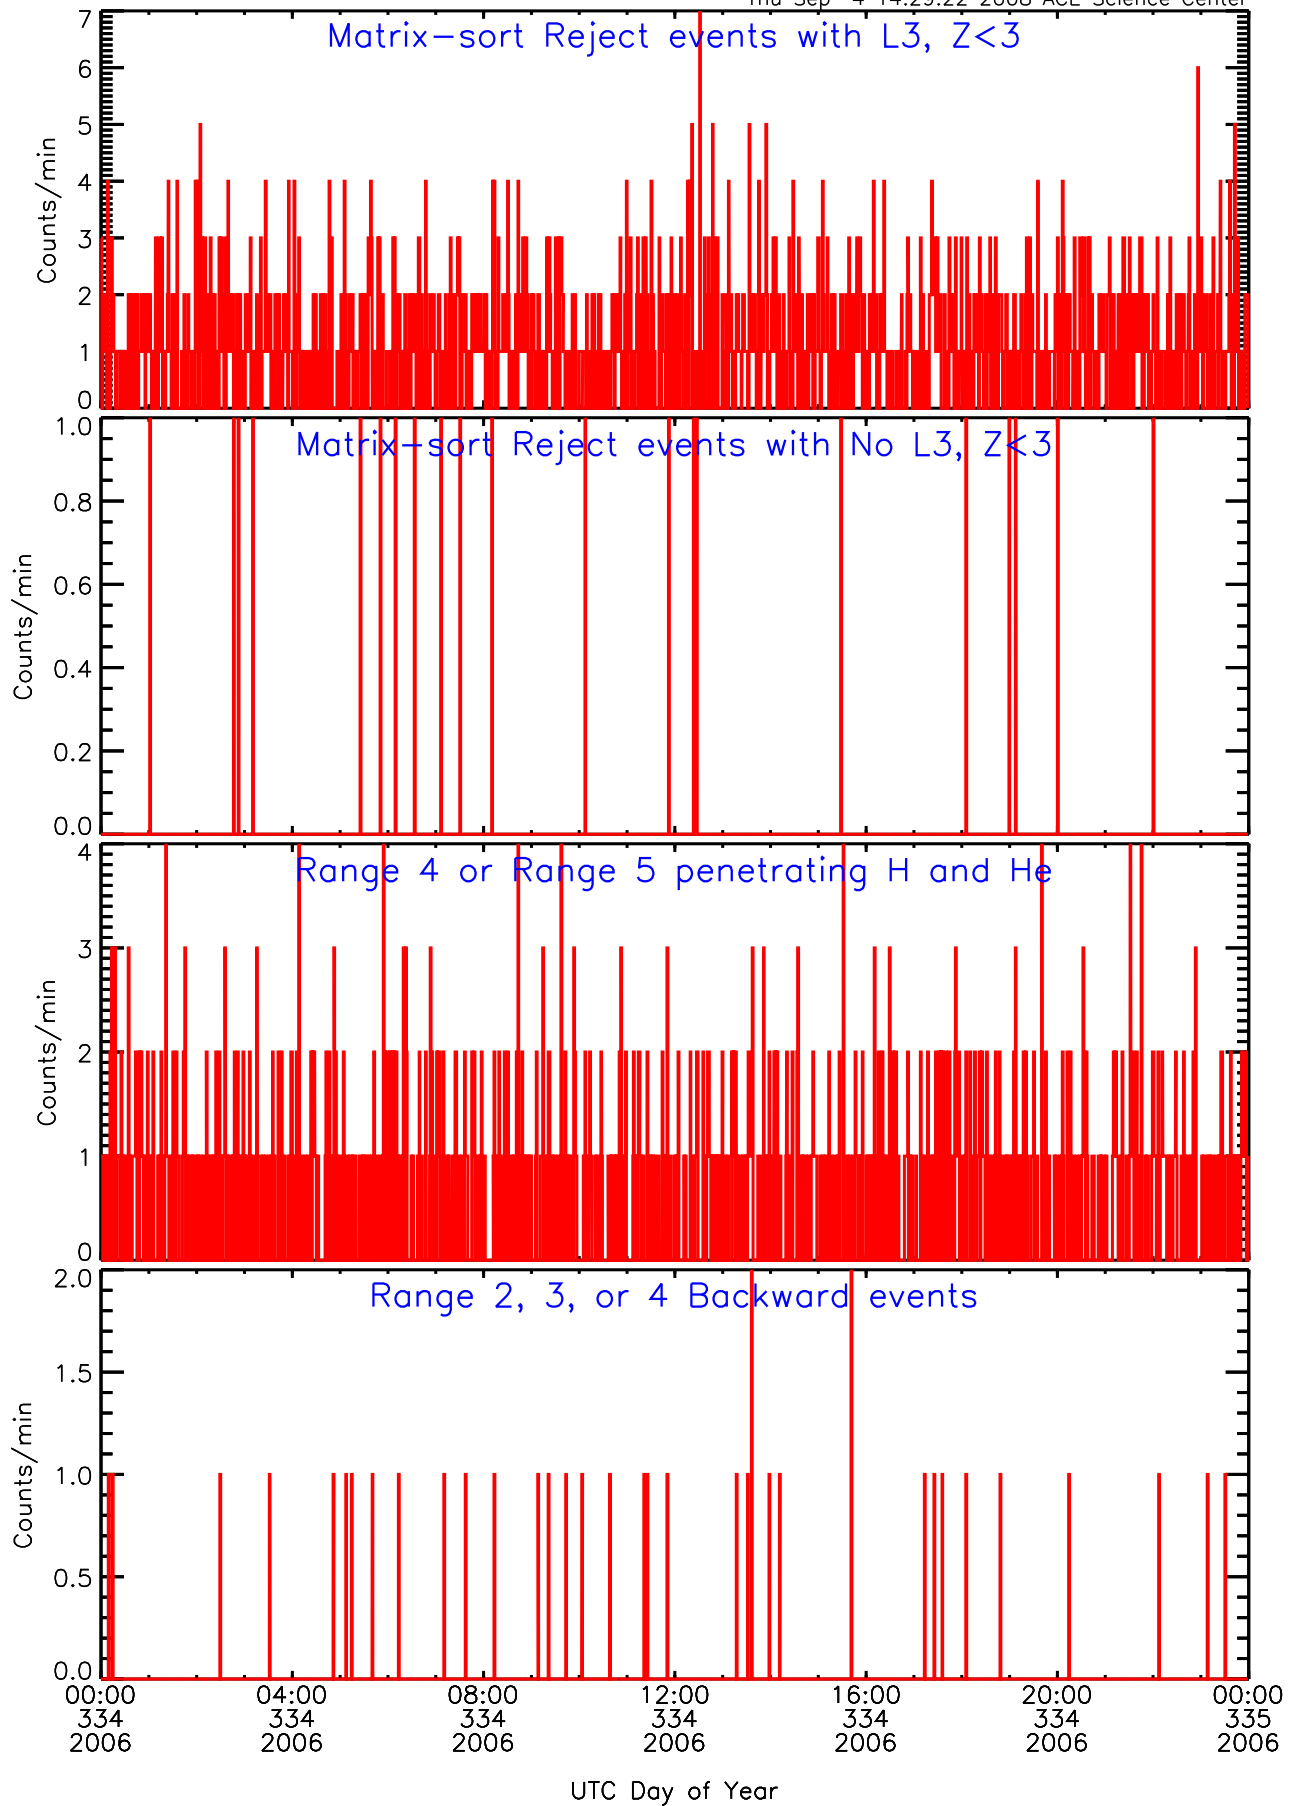

LET behind Livetime/Trigger Data for 2006-334

Thu Sep 4 14:29:36 2008 ACE Science Center

LET behind EVPRATES Data for 2006-334

Thu Sep 4 14:29:04 2008 ACE Science Center

LET behind EVPRATES Data for 2006-334

Thu Sep 4 14:29:05 2008 ACE Science Center

LET behind EVPRATES Data for 2006-334

Thu Sep 4 14:29:05 2008 ACE Science Center

LET behind EVPRATES Data for 2006-334

Thu Sep 4 14:29:05 2008 ACE Science Center

LET behind BUFRATES Data for 2006-334

Thu Sep 4 14:29:20 2008 ACE Science Center

LET behind BUFRATES Data for 2006-334

Thu Sep 4 14:29:21 2008 ACE Science Center

LET behind BUFRATES Data for 2006-334

Thu Sep 4 14:29:21 2008 ACE Science Center

LET behind BUFRATES Data for 2006-334

Thu Sep 4 14:29:21 2008 ACE Science Center

LET behind BUFRATES Data for 2006-334

Thu Sep 4 14:29:21 2008 ACE Science Center

LET behind BUFRATES Data for 2006-334

Thu Sep 4 14:29:22 2008 ACE Science Center