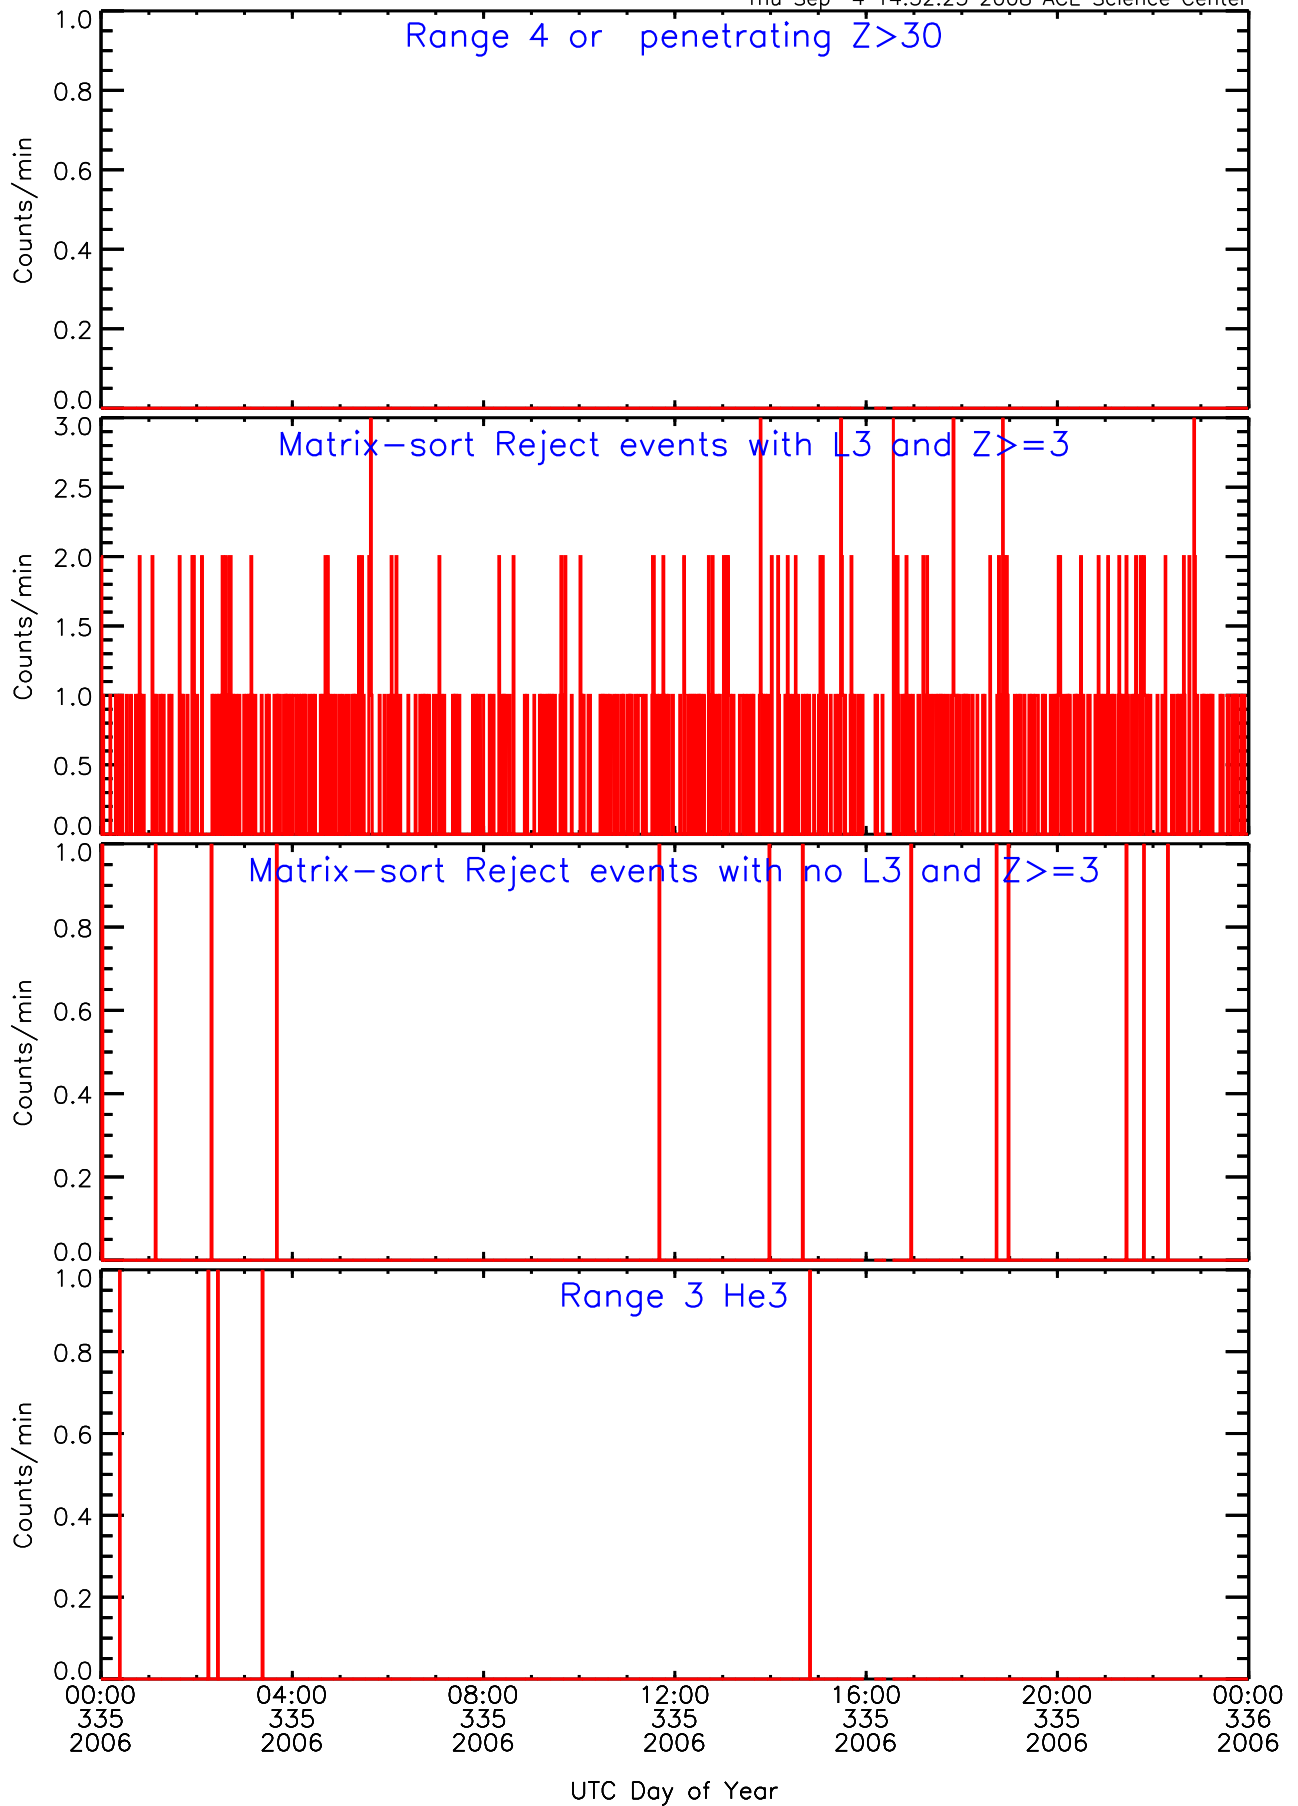

LET behind Livetime/Trigger Data for 2006-335

Thu Sep 4 14:32:39 2008 ACE Science Center

LET behind EVPRATES Data for 2006-335

Thu Sep 4 14:32:07 2008 ACE Science Center

LET behind EVPRATES Data for 2006-335

Thu Sep 4 14:32:07 2008 ACE Science Center

LET behind EVPRATES Data for 2006-335

Thu Sep 4 14:32:08 2008 ACE Science Center

LET behind EVPRATES Data for 2006-335

Thu Sep 4 14:32:08 2008 ACE Science Center

LET behind BUFRATES Data for 2006-335

Thu Sep 4 14:32:23 2008 ACE Science Center

LET behind BUFRATES Data for 2006-335

Thu Sep 4 14:32:23 2008 ACE Science Center

LET behind BUFRATES Data for 2006-335

Thu Sep 4 14:32:23 2008 ACE Science Center

LET behind BUFRATES Data for 2006-335

Thu Sep 4 14:32:24 2008 ACE Science Center

LET behind BUFRATES Data for 2006-335

Thu Sep 4 14:32:24 2008 ACE Science Center

LET behind BUFRATES Data for 2006-335

Thu Sep 4 14:32:24 2008 ACE Science Center