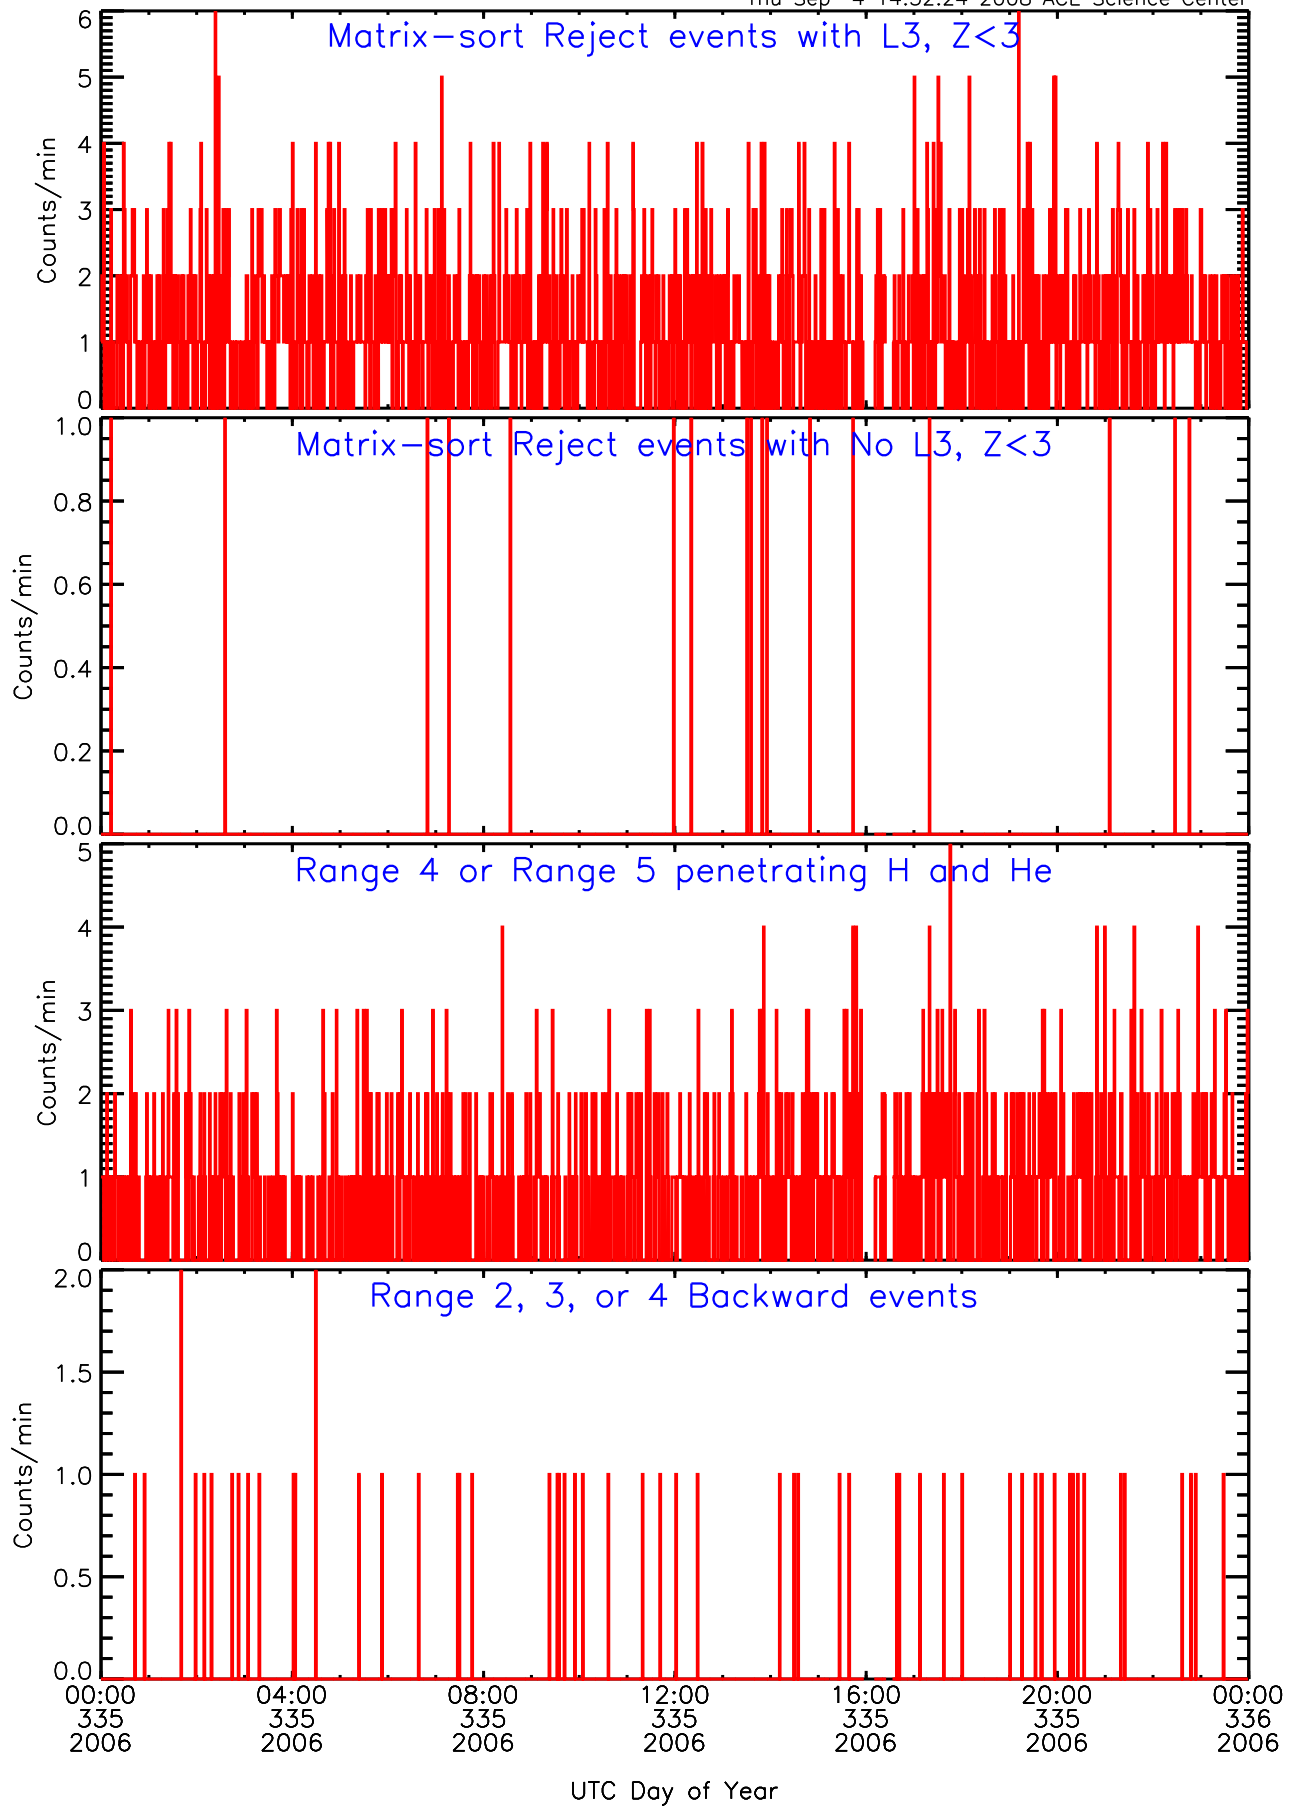

LET behind Livetime/Trigger Data for 2006-335

Thu Sep 4 14:32:39 2008 ACE Science Center

LET behind EVPRATES Data for 2006-335

Thu Sep 4 14:32:07 2008 ACE Science Center

LET behind EVPRATES Data for 2006-335

Thu Sep 4 14:32:07 2008 ACE Science Center

LET behind EVPRATES Data for 2006-335

Thu Sep 4 14:32:08 2008 ACE Science Center

LET behind EVPRATES Data for 2006-335

Thu Sep 4 14:32:08 2008 ACE Science Center

LET behind BUFRATES Data for 2006-335

Thu Sep 4 14:32:23 2008 ACE Science Center

LET behind BUFRATES Data for 2006-335

Thu Sep 4 14:32:23 2008 ACE Science Center

LET behind BUFRATES Data for 2006-335

Thu Sep 4 14:32:23 2008 ACE Science Center

LET behind BUFRATES Data for 2006-335

Thu Sep 4 14:32:24 2008 ACE Science Center

LET behind BUFRATES Data for 2006-335

Thu Sep 4 14:32:24 2008 ACE Science Center

LET behind BUFRATES Data for 2006-335

Thu Sep 4 14:32:24 2008 ACE Science Center