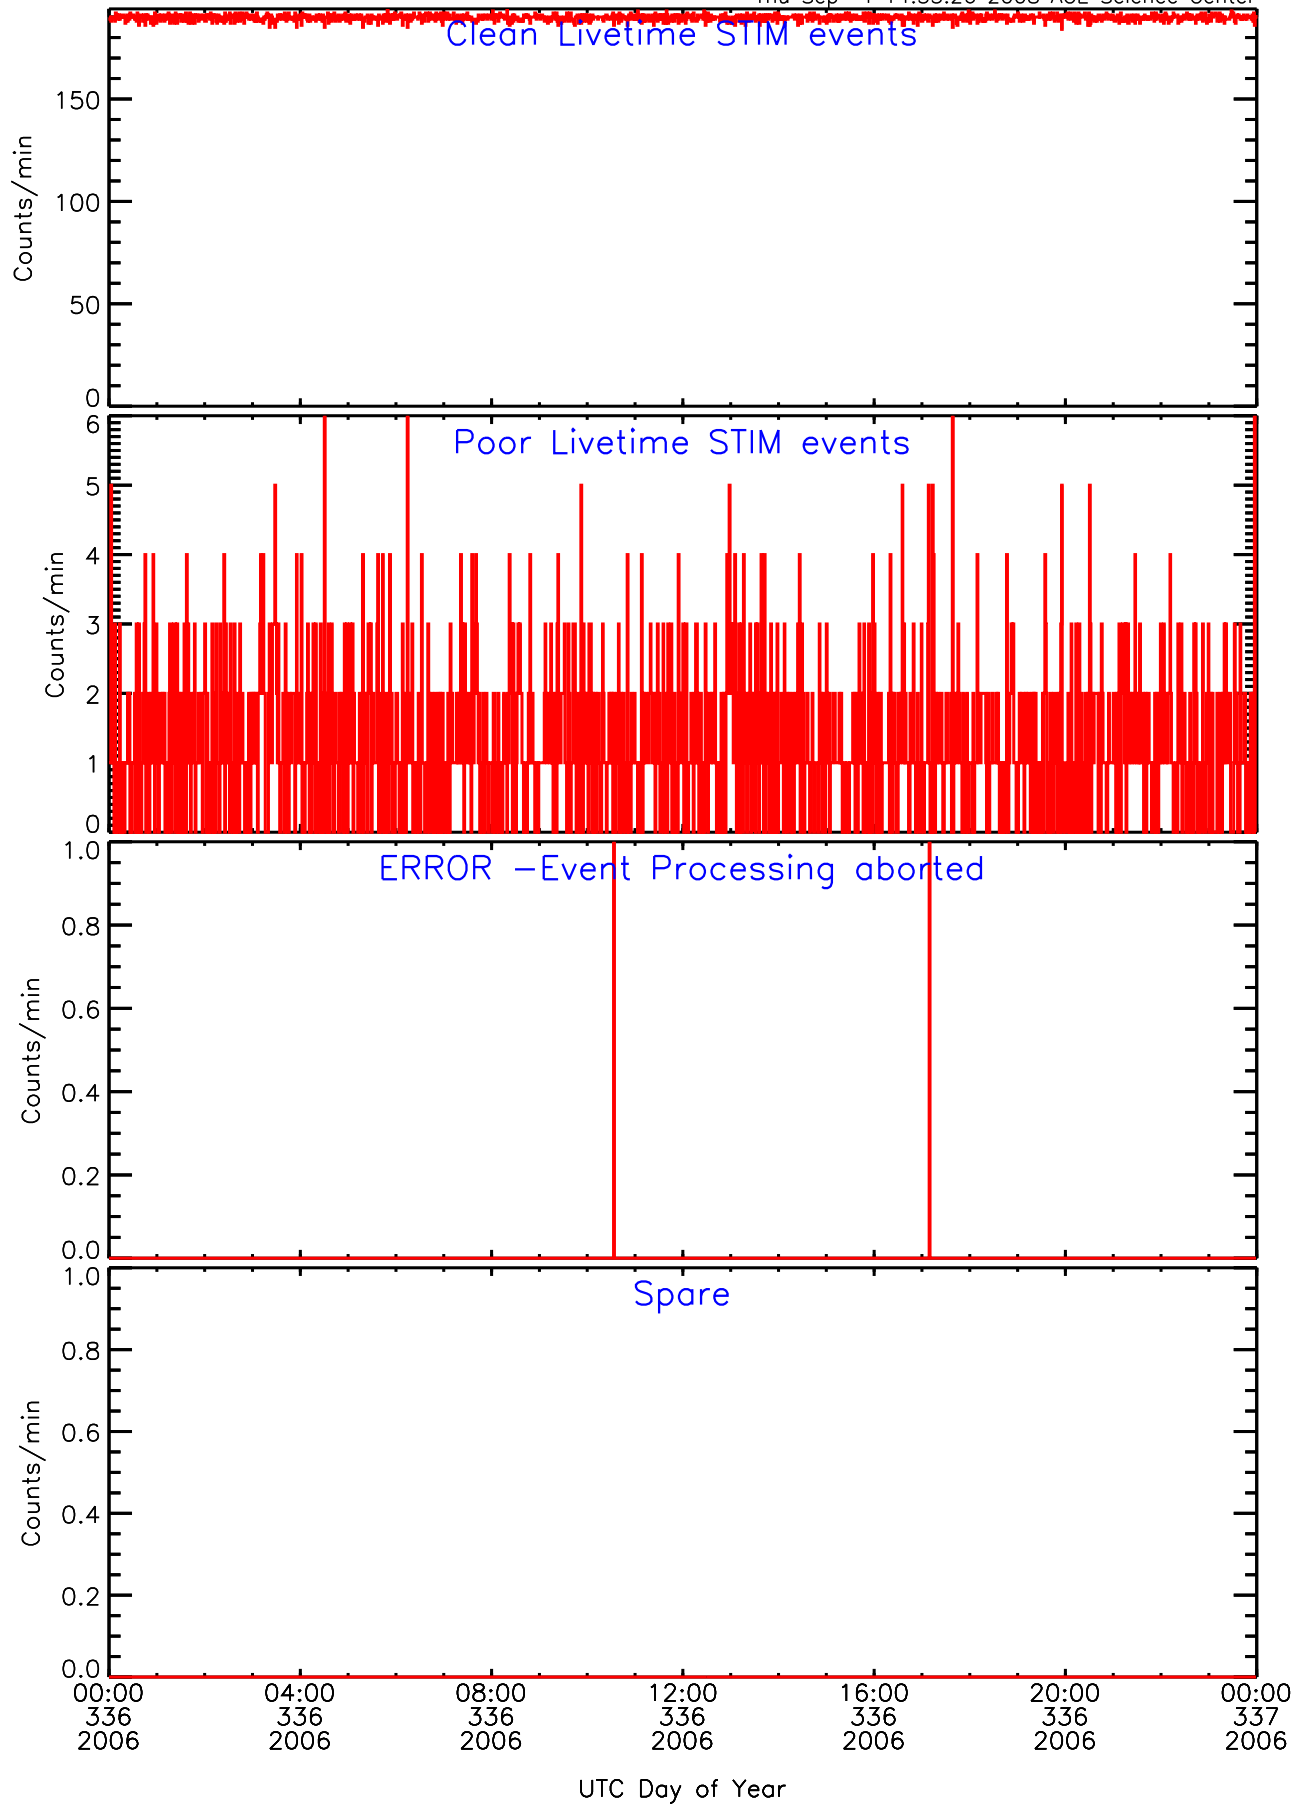

LET behind BUFRATES Data for 2006-336

Thu Sep 4 14:35:26 2008 ACE Science Center