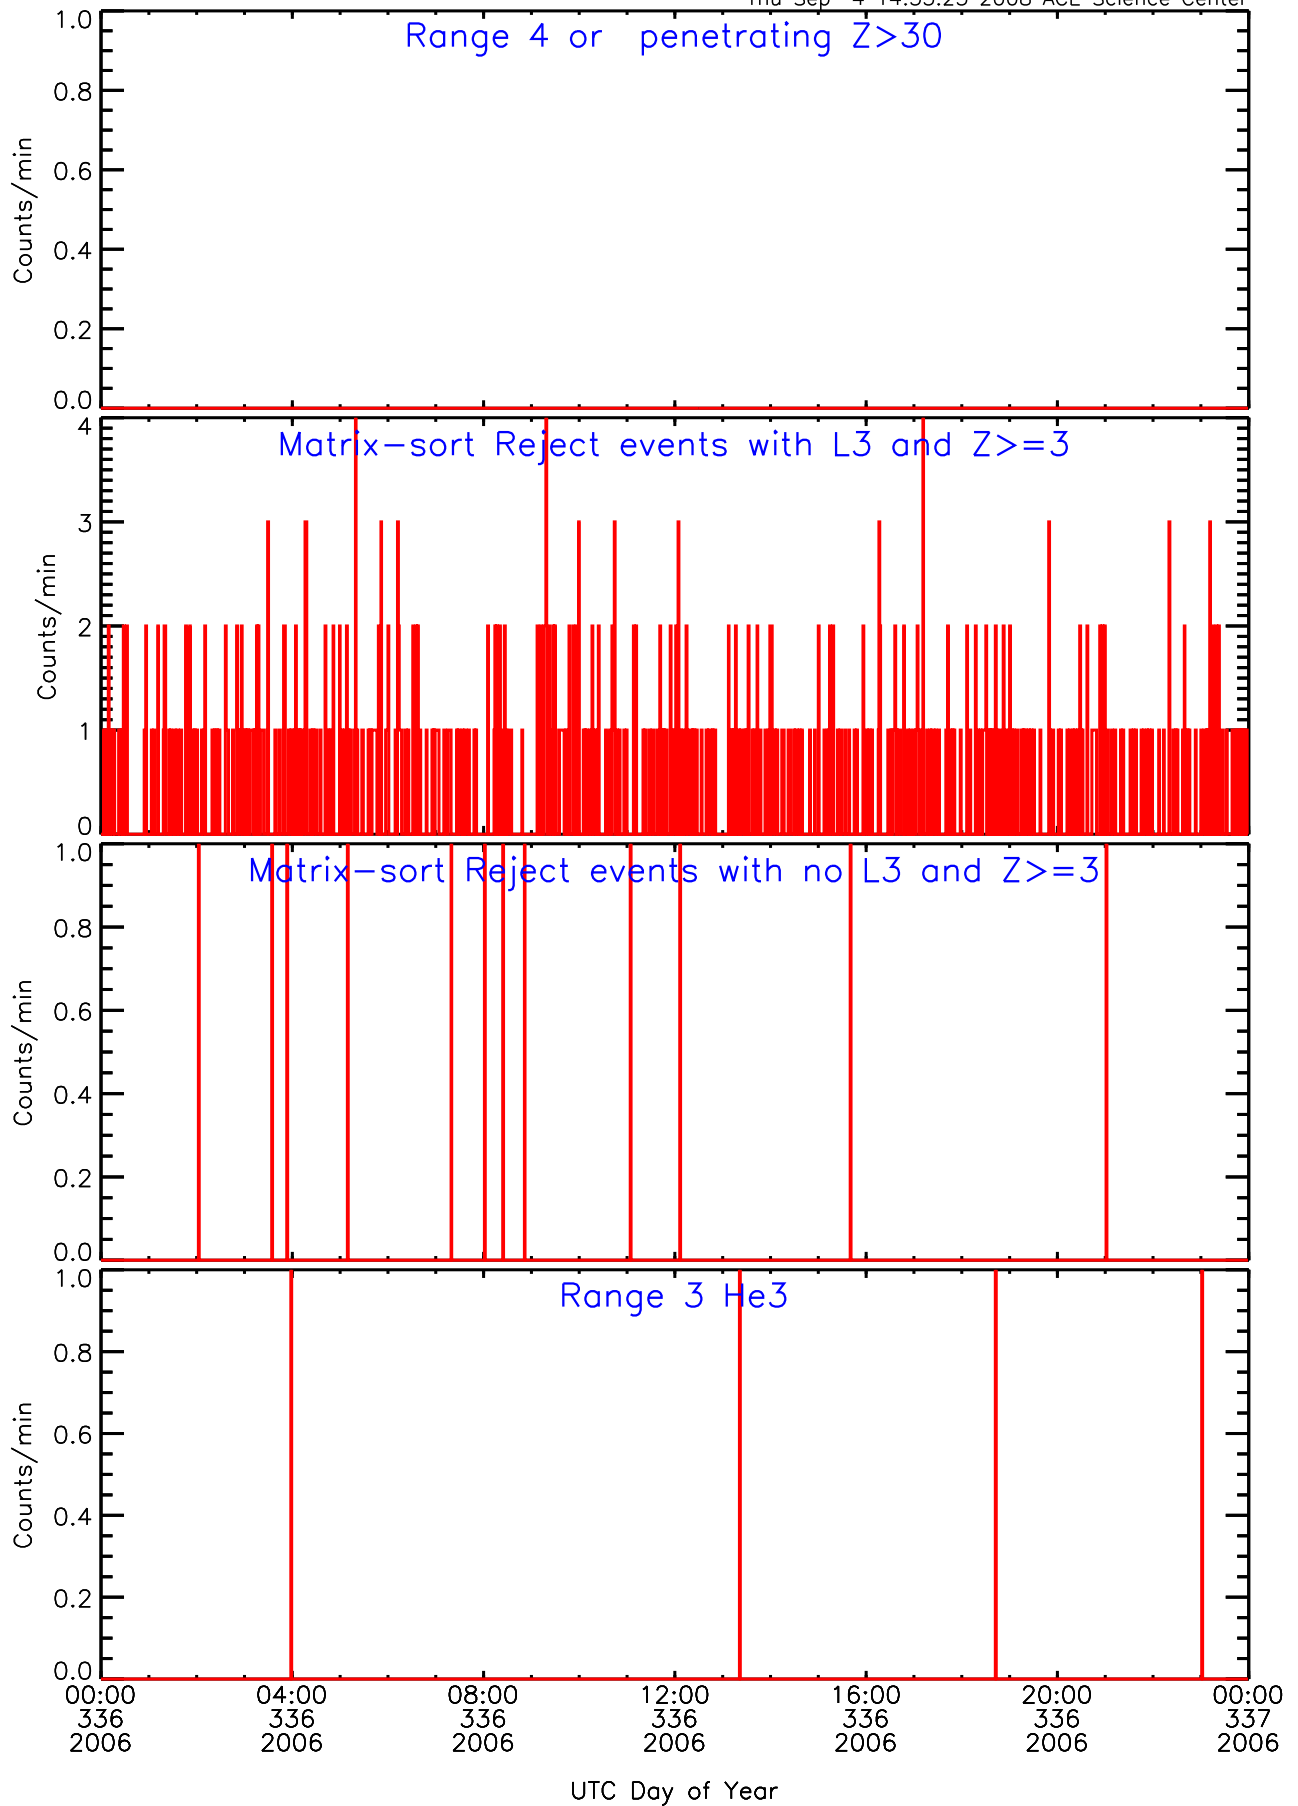

LET behind Livetime/Trigger Data for 2006-336

Thu Sep 4 14:35:40 2008 ACE Science Center

LET behind EVPRATES Data for 2006-336

Thu Sep 4 14:35:09 2008 ACE Science Center

LET behind EVPRATES Data for 2006-336

Thu Sep 4 14:35:09 2008 ACE Science Center

LET behind EVPRATES Data for 2006-336

Thu Sep 4 14:35:09 2008 ACE Science Center

LET behind EVPRATES Data for 2006-336

Thu Sep 4 14:35:10 2008 ACE Science Center

LET behind BUFRATES Data for 2006-336

Thu Sep 4 14:35:25 2008 ACE Science Center

LET behind BUFRATES Data for 2006-336

Thu Sep 4 14:35:25 2008 ACE Science Center

LET behind BUFRATES Data for 2006-336

Thu Sep 4 14:35:25 2008 ACE Science Center

LET behind BUFRATES Data for 2006-336

Thu Sep 4 14:35:25 2008 ACE Science Center

LET behind BUFRATES Data for 2006-336

Thu Sep 4 14:35:26 2008 ACE Science Center

LET behind BUFRATES Data for 2006-336

Thu Sep 4 14:35:26 2008 ACE Science Center