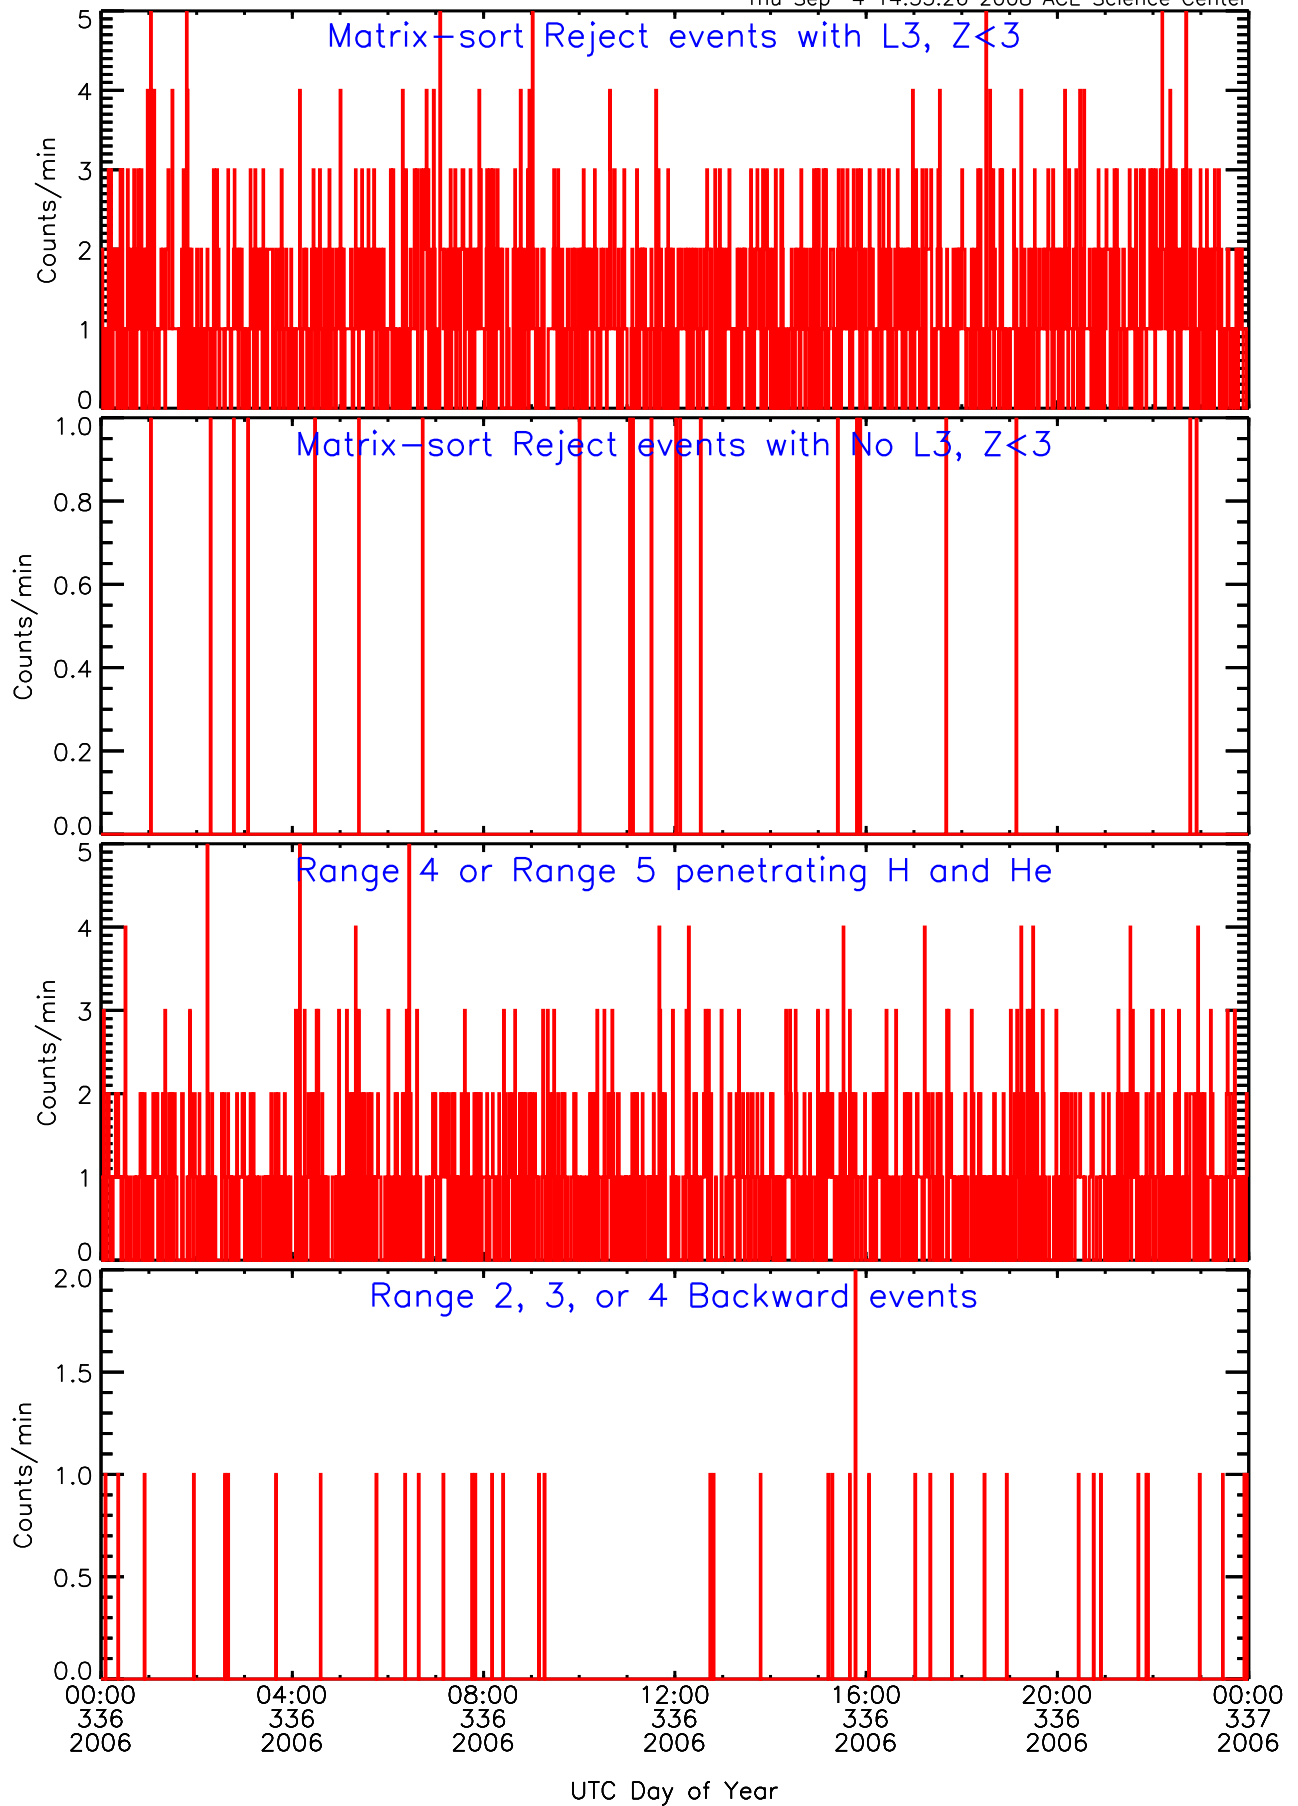

LET behind Livetime/Trigger Data for 2006-336

Thu Sep 4 14:35:40 2008 ACE Science Center

LET behind EVPRATES Data for 2006-336

Thu Sep 4 14:35:09 2008 ACE Science Center

LET behind EVPRATES Data for 2006-336

Thu Sep 4 14:35:09 2008 ACE Science Center

LET behind EVPRATES Data for 2006-336

Thu Sep 4 14:35:09 2008 ACE Science Center

LET behind EVPRATES Data for 2006-336

Thu Sep 4 14:35:10 2008 ACE Science Center

LET behind BUFRATES Data for 2006-336

Thu Sep 4 14:35:25 2008 ACE Science Center

LET behind BUFRATES Data for 2006-336

Thu Sep 4 14:35:25 2008 ACE Science Center

LET behind BUFRATES Data for 2006-336

Thu Sep 4 14:35:25 2008 ACE Science Center

LET behind BUFRATES Data for 2006-336

Thu Sep 4 14:35:25 2008 ACE Science Center

LET behind BUFRATES Data for 2006-336

Thu Sep 4 14:35:26 2008 ACE Science Center

LET behind BUFRATES Data for 2006-336

Thu Sep 4 14:35:26 2008 ACE Science Center