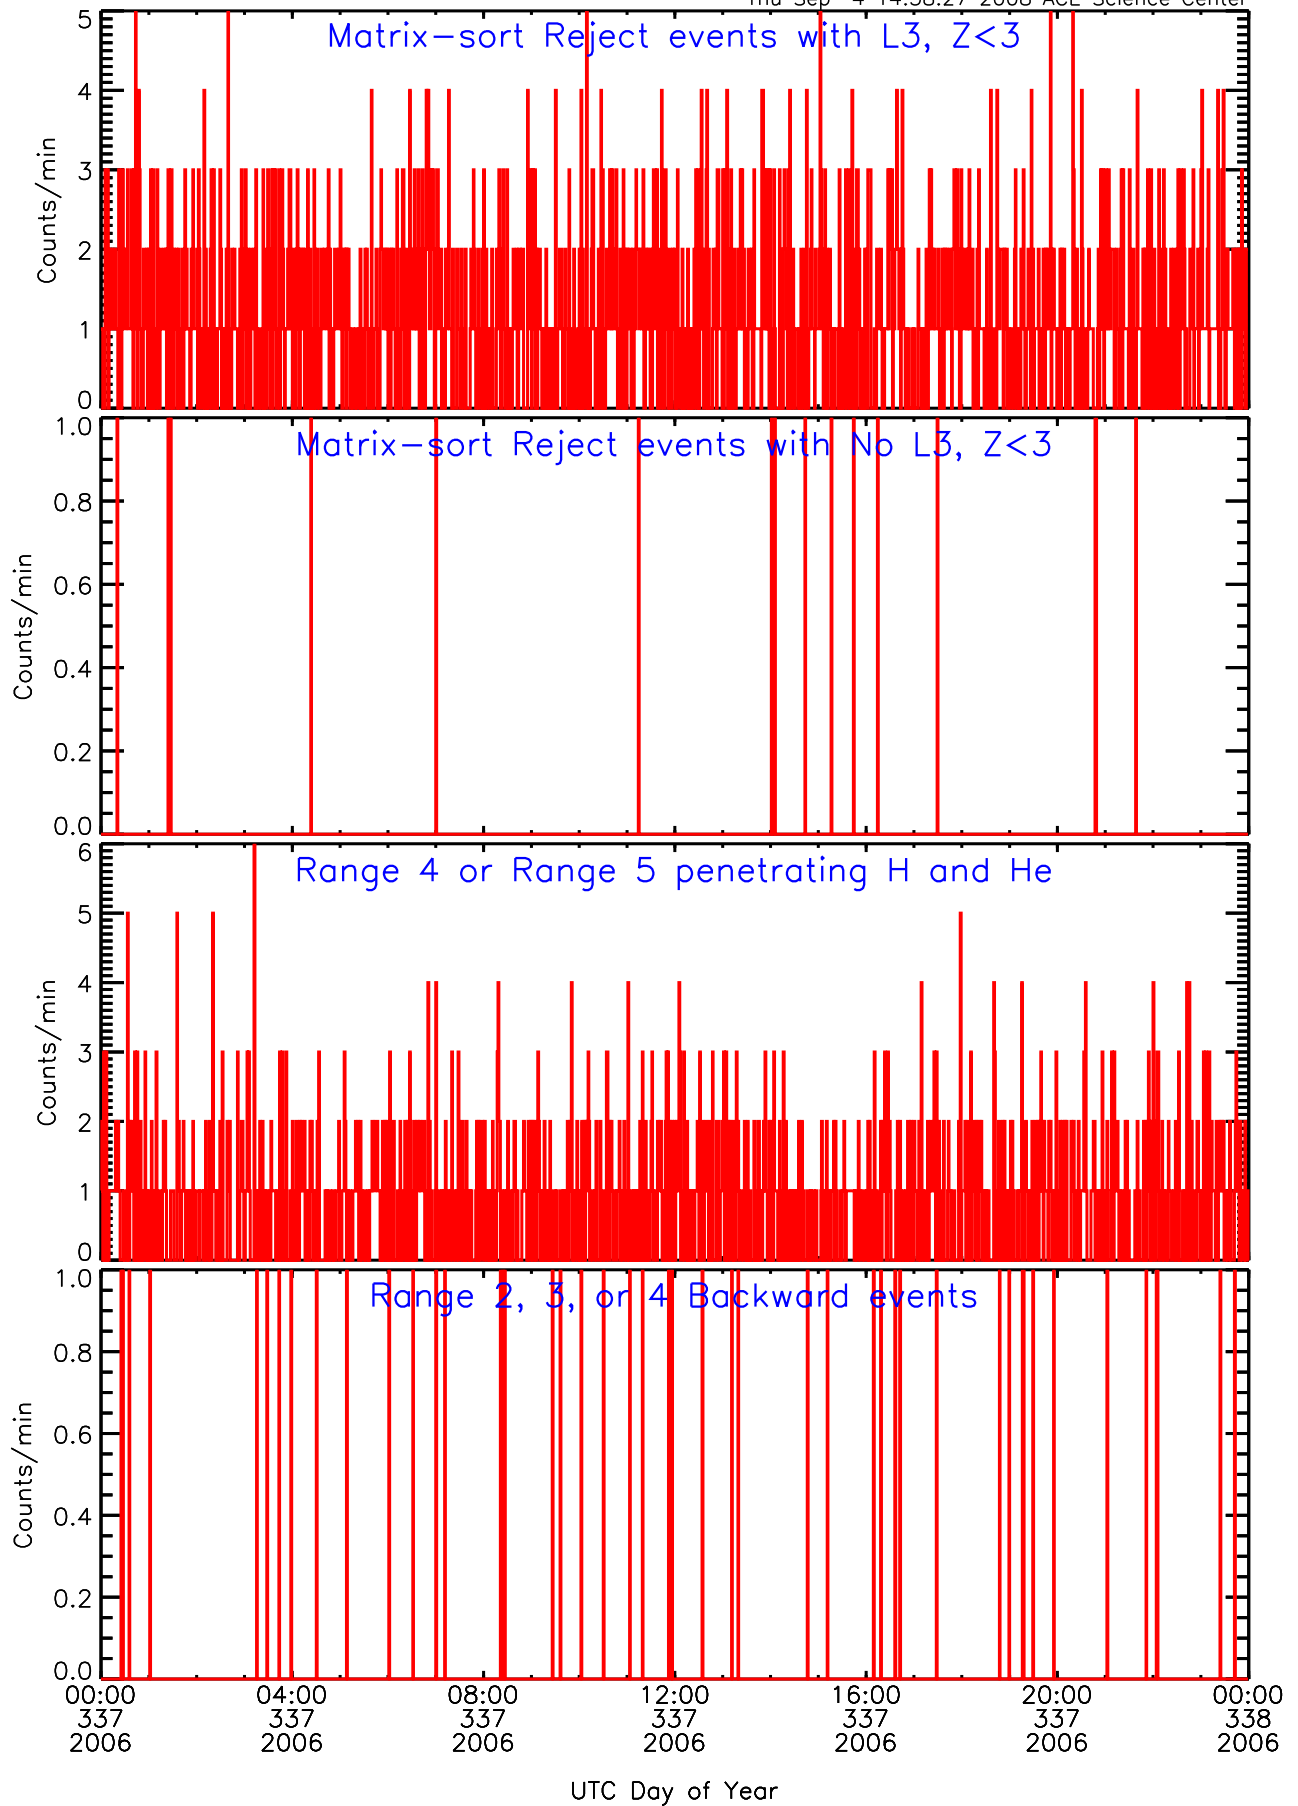

LET behind Livetime/Trigger Data for 2006-337

Thu Sep 4 14:38:41 2008 ACE Science Center

LET behind EVPRATES Data for 2006-337

Thu Sep 4 14:38:10 2008 ACE Science Center

LET behind EVPRATES Data for 2006-337

Thu Sep 4 14:38:10 2008 ACE Science Center

LET behind EVPRATES Data for 2006-337

Thu Sep 4 14:38:10 2008 ACE Science Center

LET behind EVPRATES Data for 2006-337

Thu Sep 4 14:38:11 2008 ACE Science Center

LET behind BUFRATES Data for 2006-337

Thu Sep 4 14:38:26 2008 ACE Science Center

LET behind BUFRATES Data for 2006-337

Thu Sep 4 14:38:26 2008 ACE Science Center

LET behind BUFRATES Data for 2006-337

Thu Sep 4 14:38:26 2008 ACE Science Center

LET behind BUFRATES Data for 2006-337

Thu Sep 4 14:38:26 2008 ACE Science Center

LET behind BUFRATES Data for 2006-337

Thu Sep 4 14:38:27 2008 ACE Science Center

LET behind BUFRATES Data for 2006-337

Thu Sep 4 14:38:27 2008 ACE Science Center