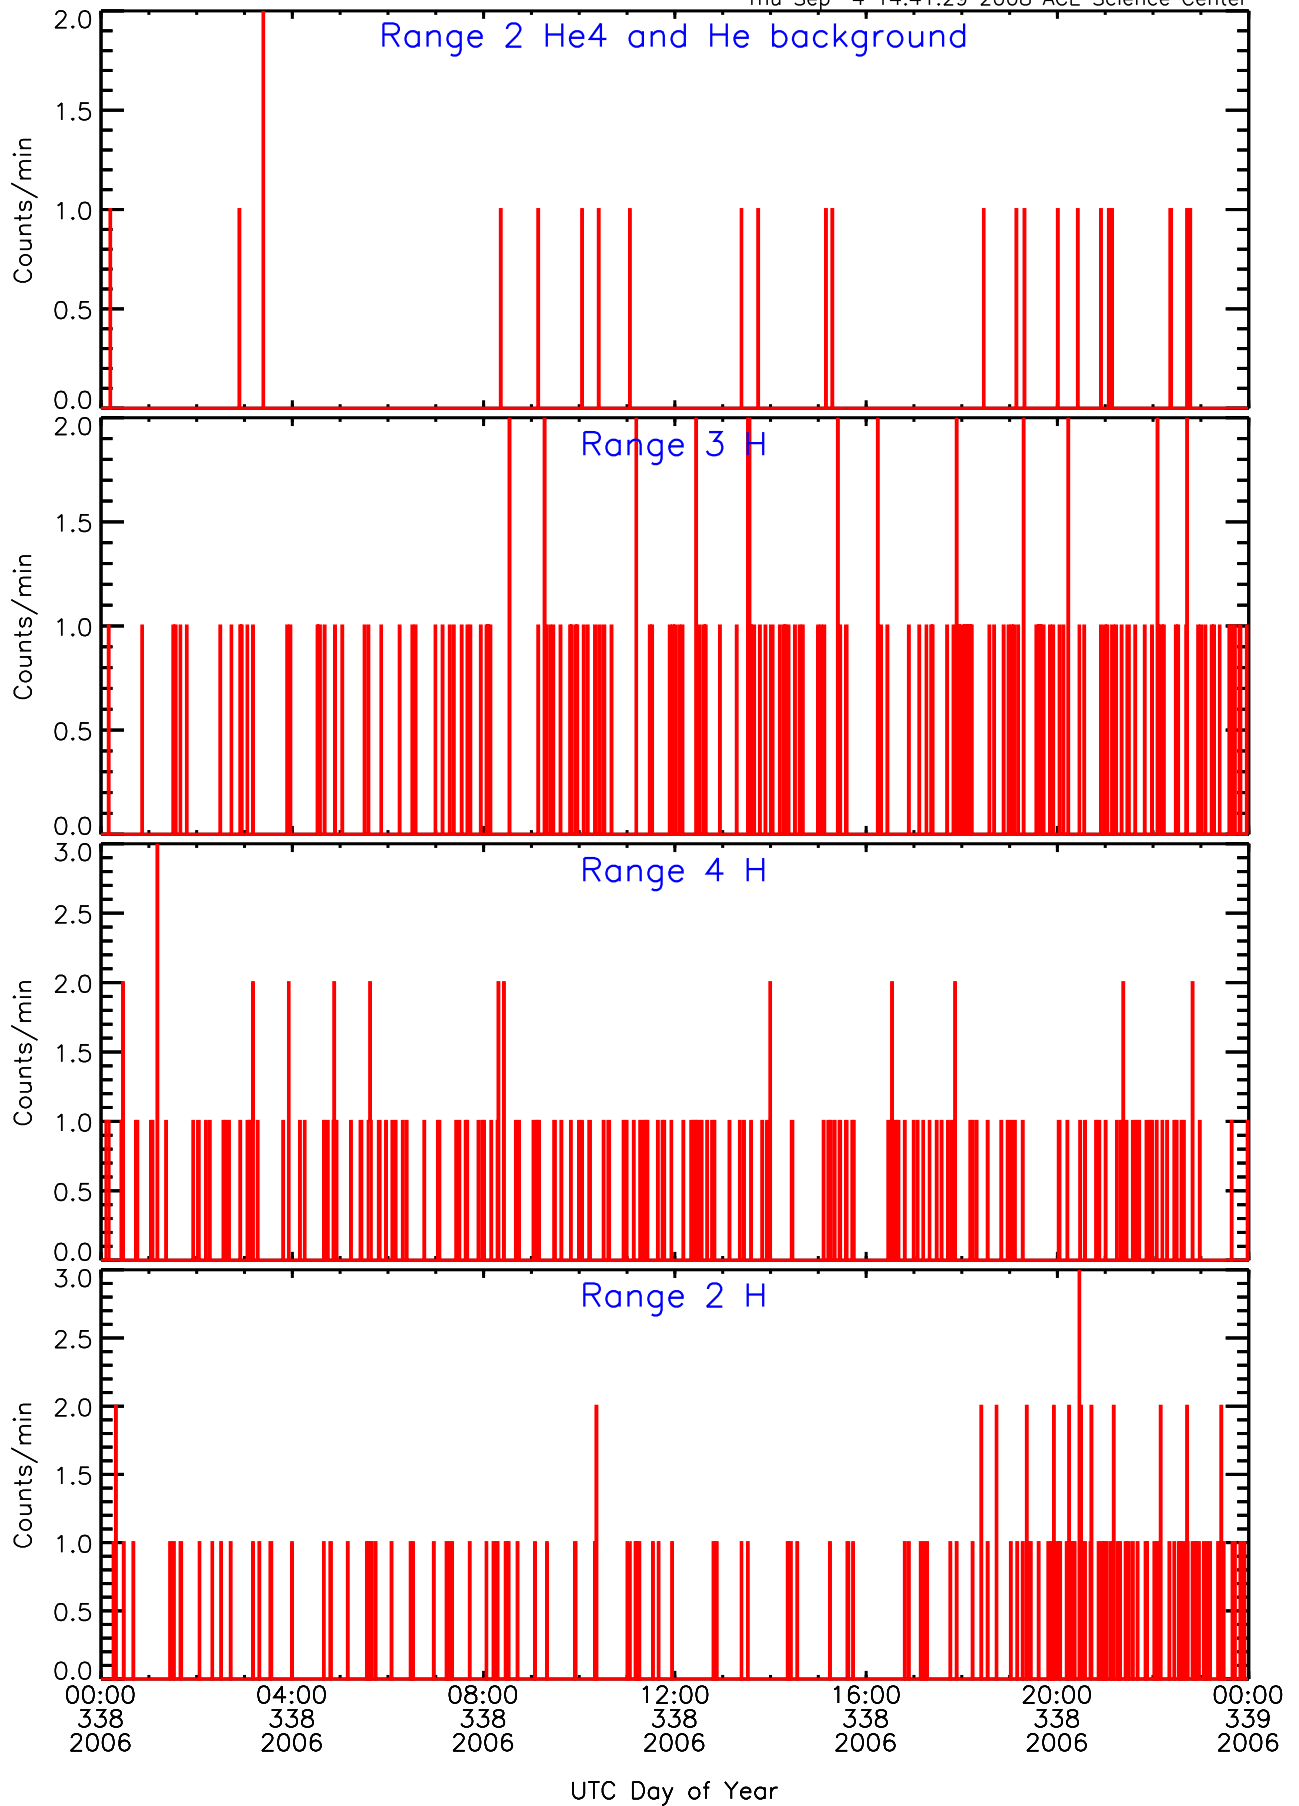

LET behind Livetime/Trigger Data for 2006-338

Thu Sep 4 14:41:43 2008 ACE Science Center

LET behind EVPRATES Data for 2006-338

Thu Sep 4 14:41:12 2008 ACE Science Center

LET behind EVPRATES Data for 2006-338

Thu Sep 4 14:41:13 2008 ACE Science Center

LET behind EVPRATES Data for 2006-338

Thu Sep 4 14:41:13 2008 ACE Science Center

LET behind EVPRATES Data for 2006-338

Thu Sep 4 14:41:13 2008 ACE Science Center

LET behind BUFRATES Data for 2006-338

Thu Sep 4 14:41:28 2008 ACE Science Center

LET behind BUFRATES Data for 2006-338

Thu Sep 4 14:41:28 2008 ACE Science Center

LET behind BUFRATES Data for 2006-338

Thu Sep 4 14:41:28 2008 ACE Science Center

LET behind BUFRATES Data for 2006-338

Thu Sep 4 14:41:29 2008 ACE Science Center

LET behind BUFRATES Data for 2006-338

Thu Sep 4 14:41:29 2008 ACE Science Center

LET behind BUFRATES Data for 2006-338

Thu Sep 4 14:41:29 2008 ACE Science Center