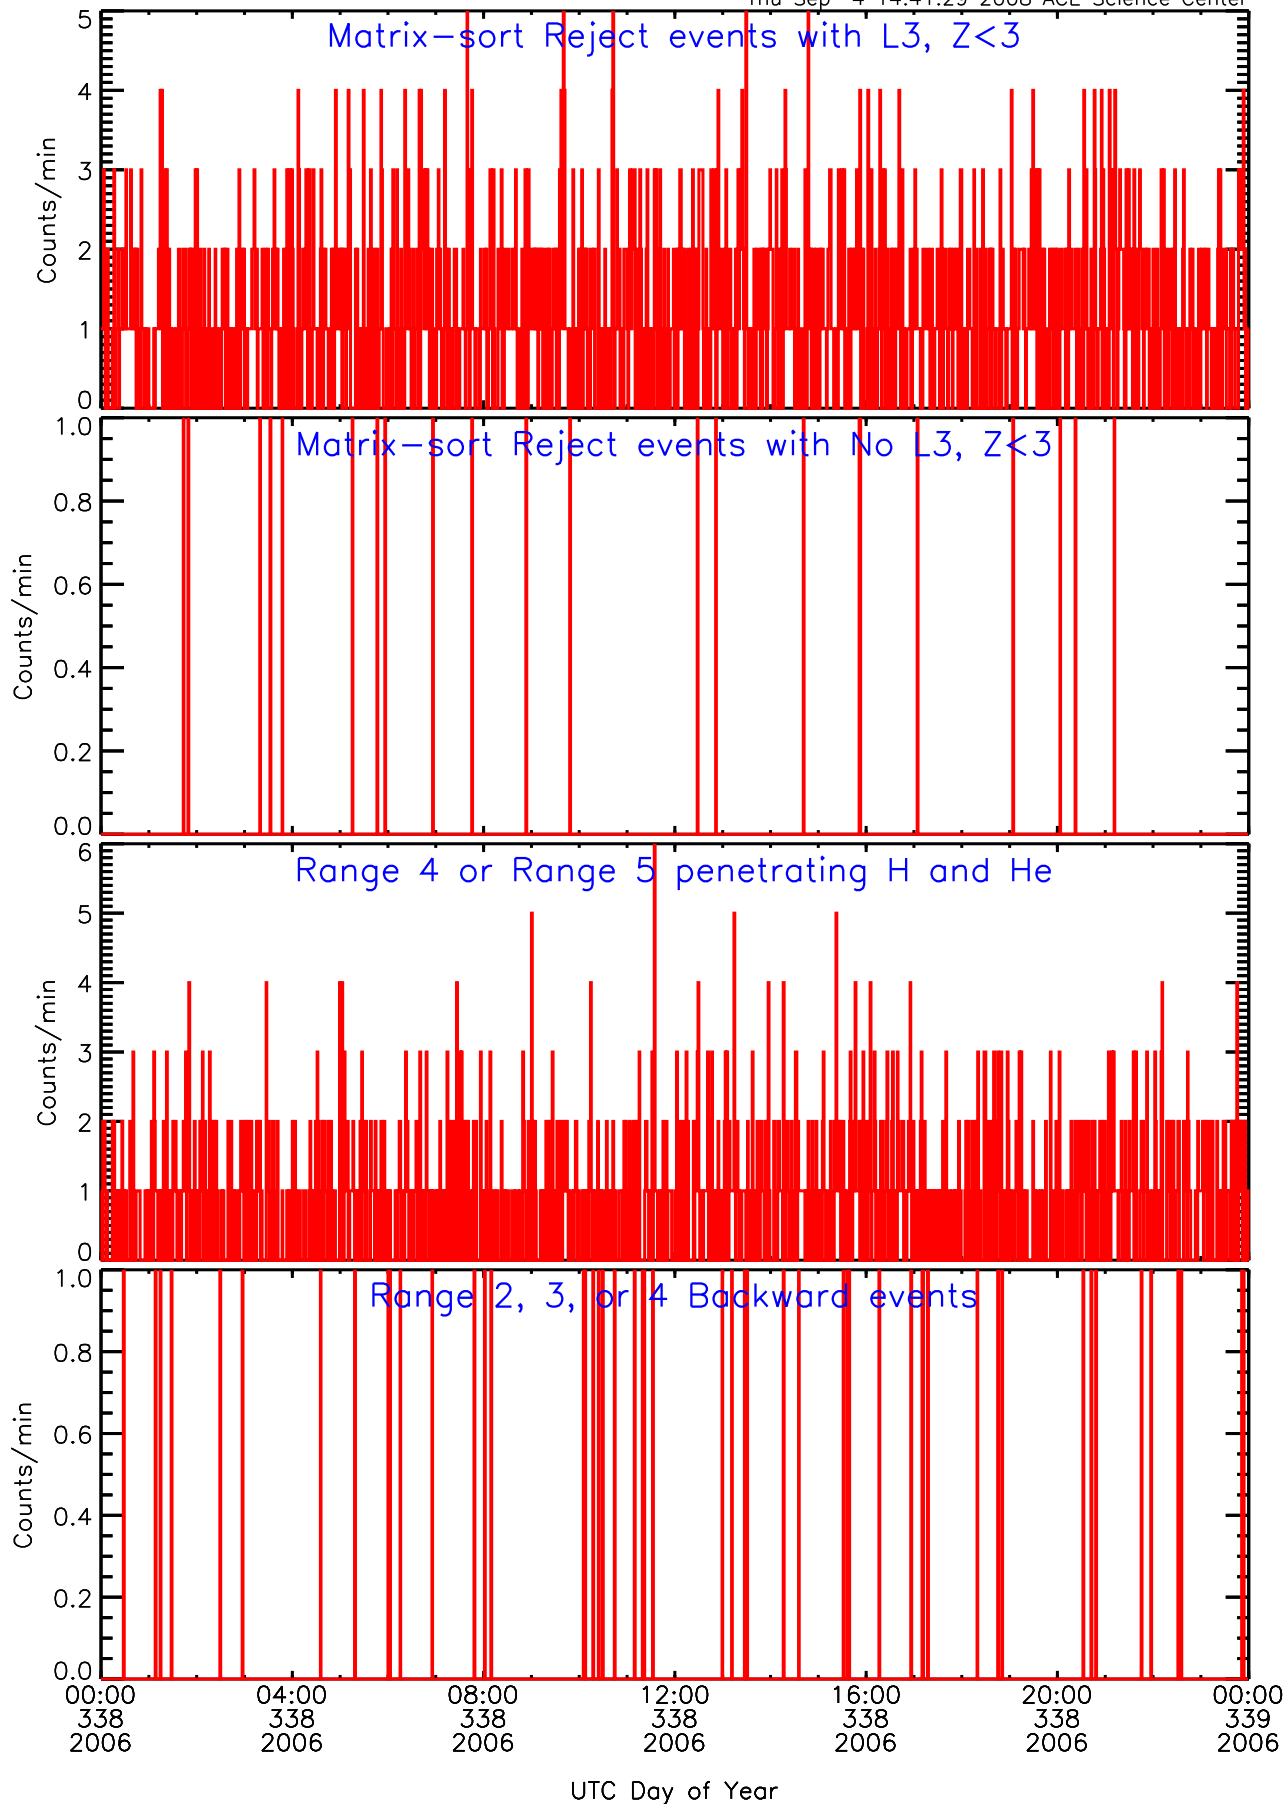

LET behind Livetime/Trigger Data for 2006-338

Thu Sep 4 14:41:43 2008 ACE Science Center

LET behind EVPRATES Data for 2006-338

Thu Sep 4 14:41:12 2008 ACE Science Center

LET behind EVPRATES Data for 2006-338

Thu Sep 4 14:41:13 2008 ACE Science Center

LET behind EVPRATES Data for 2006-338

Thu Sep 4 14:41:13 2008 ACE Science Center

LET behind EVPRATES Data for 2006-338

Thu Sep 4 14:41:13 2008 ACE Science Center

LET behind BUFRATES Data for 2006-338

Thu Sep 4 14:41:28 2008 ACE Science Center

LET behind BUFRATES Data for 2006-338

Thu Sep 4 14:41:28 2008 ACE Science Center

LET behind BUFRATES Data for 2006-338

Thu Sep 4 14:41:28 2008 ACE Science Center

LET behind BUFRATES Data for 2006-338

Thu Sep 4 14:41:29 2008 ACE Science Center

LET behind BUFRATES Data for 2006-338

Thu Sep 4 14:41:29 2008 ACE Science Center

LET behind BUFRATES Data for 2006-338

Thu Sep 4 14:41:29 2008 ACE Science Center