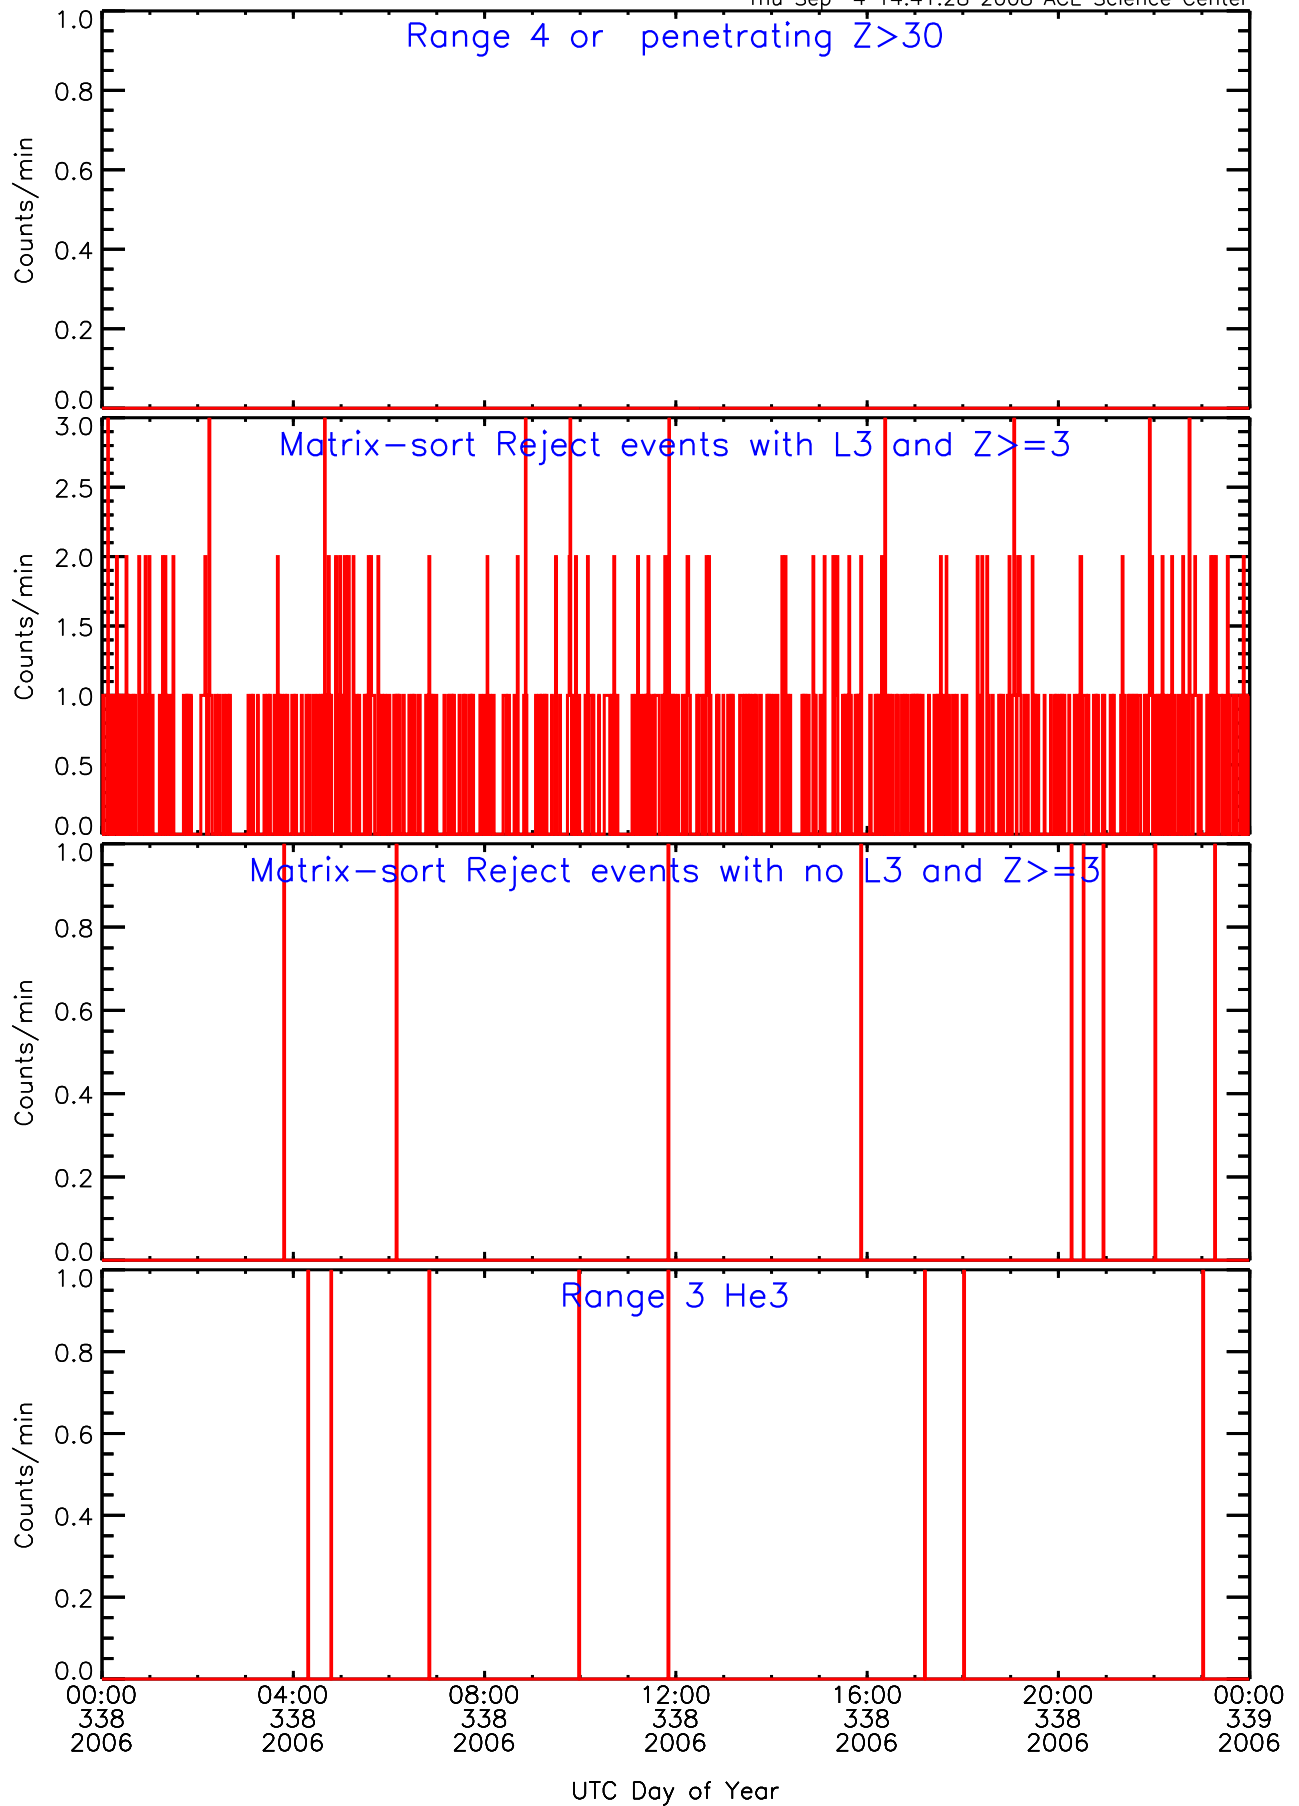

LET behind Livetime/Trigger Data for 2006-338

Thu Sep 4 14:41:43 2008 ACE Science Center

LET behind EVPRATES Data for 2006-338

Thu Sep 4 14:41:12 2008 ACE Science Center

LET behind EVPRATES Data for 2006-338

Thu Sep 4 14:41:13 2008 ACE Science Center

LET behind EVPRATES Data for 2006-338

Thu Sep 4 14:41:13 2008 ACE Science Center

LET behind EVPRATES Data for 2006-338

Thu Sep 4 14:41:13 2008 ACE Science Center

LET behind BUFRATES Data for 2006-338

Thu Sep 4 14:41:28 2008 ACE Science Center

LET behind BUFRATES Data for 2006-338

Thu Sep 4 14:41:28 2008 ACE Science Center

LET behind BUFRATES Data for 2006-338

Thu Sep 4 14:41:28 2008 ACE Science Center

LET behind BUFRATES Data for 2006-338

Thu Sep 4 14:41:29 2008 ACE Science Center

LET behind BUFRATES Data for 2006-338

Thu Sep 4 14:41:29 2008 ACE Science Center

LET behind BUFRATES Data for 2006-338

Thu Sep 4 14:41:29 2008 ACE Science Center