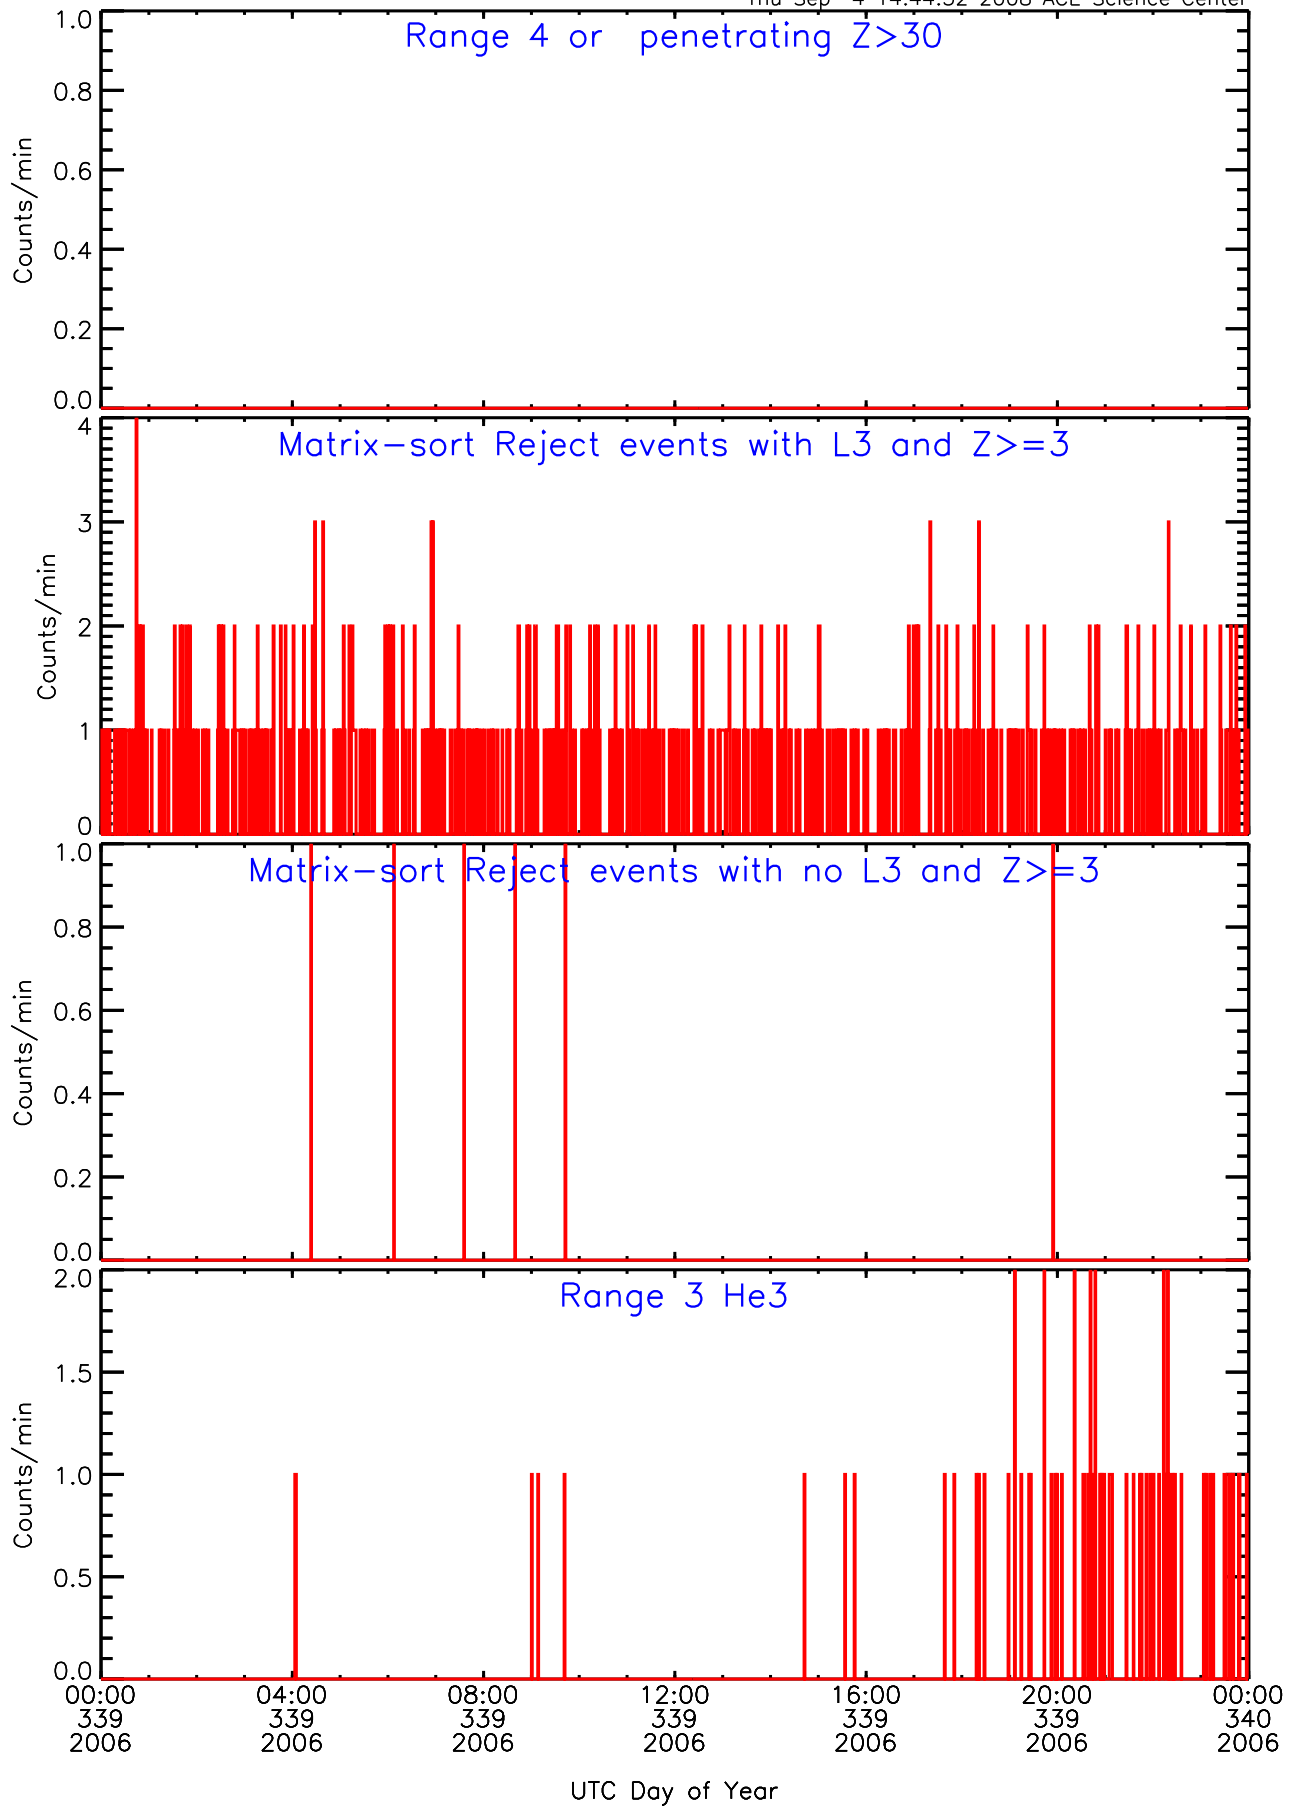

LET behind Livetime/Trigger Data for 2006-339

Thu Sep 4 14:44:48 2008 ACE Science Center

LET behind EVPRATES Data for 2006-339

Thu Sep 4 14:44:15 2008 ACE Science Center

LET behind EVPRATES Data for 2006-339

Thu Sep 4 14:44:15 2008 ACE Science Center

LET behind EVPRATES Data for 2006-339

Thu Sep 4 14:44:15 2008 ACE Science Center

LET behind EVPRATES Data for 2006-339

Thu Sep 4 14:44:15 2008 ACE Science Center

LET behind BUFRATES Data for 2006-339

Thu Sep 4 14:44:32 2008 ACE Science Center

LET behind BUFRATES Data for 2006-339

Thu Sep 4 14:44:32 2008 ACE Science Center

LET behind BUFRATES Data for 2006-339

Thu Sep 4 14:44:32 2008 ACE Science Center

LET behind BUFRATES Data for 2006-339

Thu Sep 4 14:44:32 2008 ACE Science Center

LET behind BUFRATES Data for 2006-339

Thu Sep 4 14:44:33 2008 ACE Science Center

LET behind BUFRATES Data for 2006-339

Thu Sep 4 14:44:33 2008 ACE Science Center