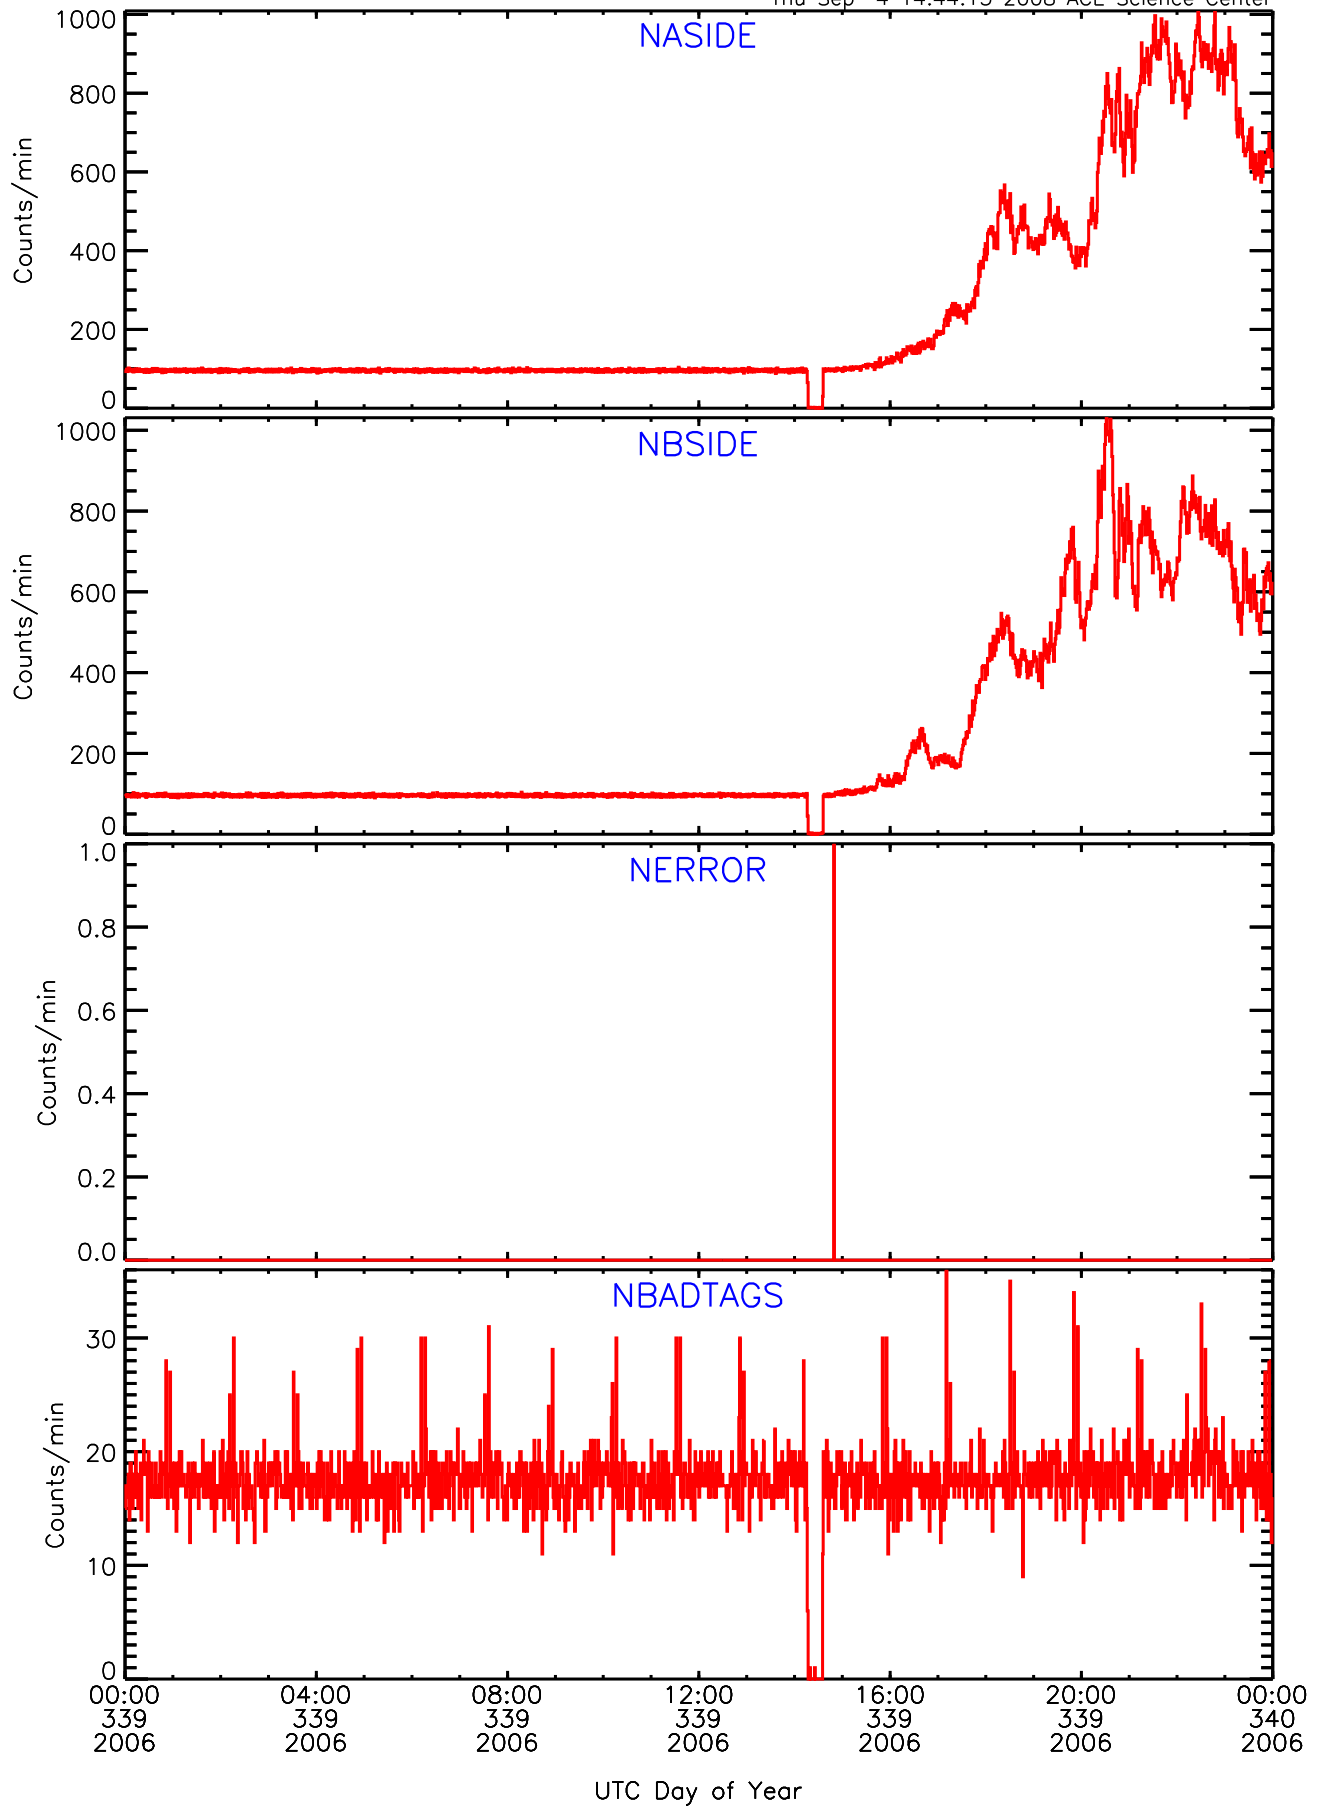

LET behind Livetime/Trigger Data for 2006-339

Thu Sep 4 14:44:48 2008 ACE Science Center

LET behind EVPRATES Data for 2006-339

Thu Sep 4 14:44:15 2008 ACE Science Center

LET behind EVPRATES Data for 2006-339

Thu Sep 4 14:44:15 2008 ACE Science Center

LET behind EVPRATES Data for 2006-339

Thu Sep 4 14:44:15 2008 ACE Science Center

LET behind EVPRATES Data for 2006-339

Thu Sep 4 14:44:15 2008 ACE Science Center

LET behind BUFRATES Data for 2006-339

Thu Sep 4 14:44:32 2008 ACE Science Center

LET behind BUFRATES Data for 2006-339

Thu Sep 4 14:44:32 2008 ACE Science Center

LET behind BUFRATES Data for 2006-339

Thu Sep 4 14:44:32 2008 ACE Science Center

LET behind BUFRATES Data for 2006-339

Thu Sep 4 14:44:32 2008 ACE Science Center

LET behind BUFRATES Data for 2006-339

Thu Sep 4 14:44:33 2008 ACE Science Center

LET behind BUFRATES Data for 2006-339

Thu Sep 4 14:44:33 2008 ACE Science Center