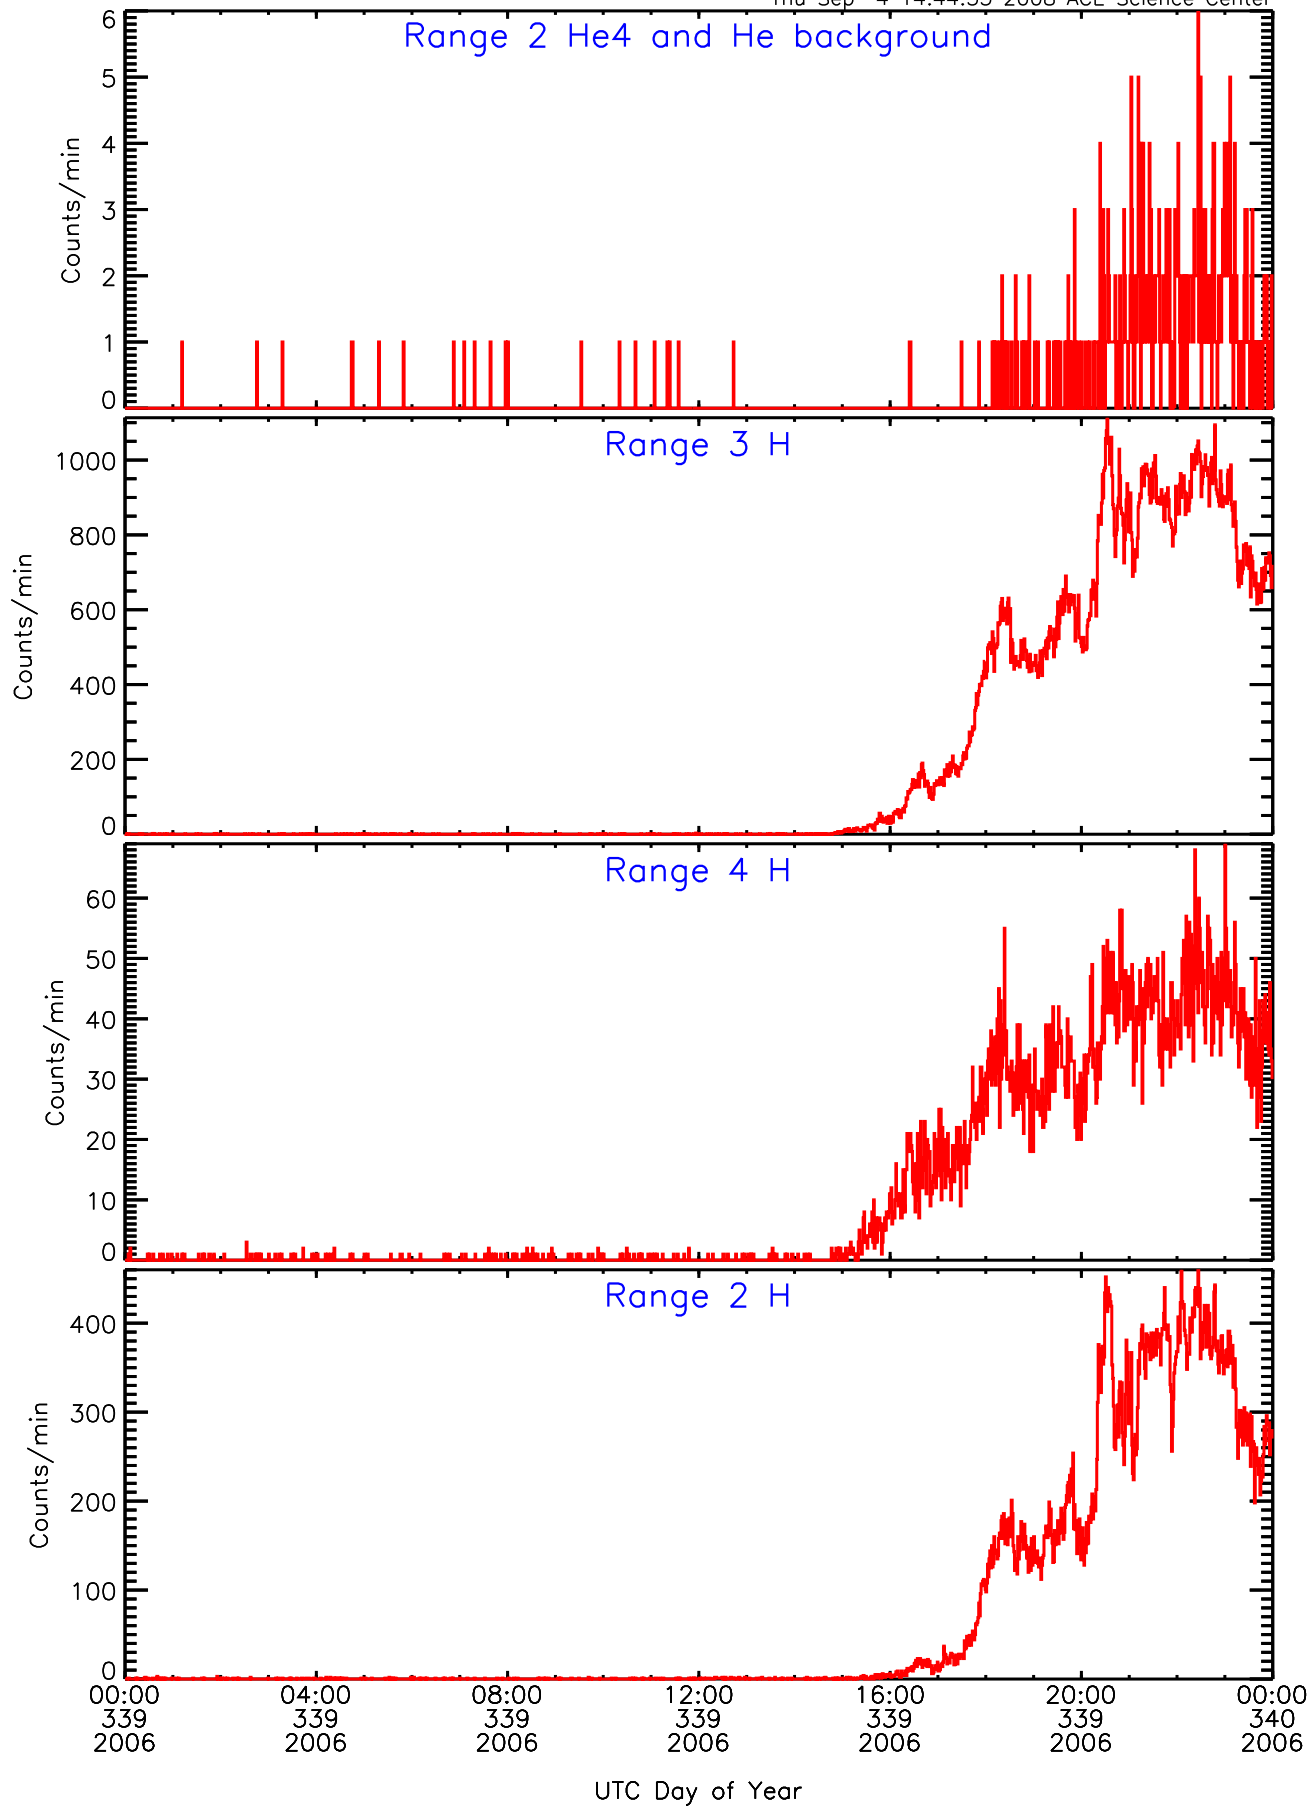

LET behind Livetime/Trigger Data for 2006-339

Thu Sep 4 14:44:48 2008 ACE Science Center

LET behind EVPRATES Data for 2006-339

Thu Sep 4 14:44:15 2008 ACE Science Center

LET behind EVPRATES Data for 2006-339

Thu Sep 4 14:44:15 2008 ACE Science Center

LET behind EVPRATES Data for 2006-339

Thu Sep 4 14:44:15 2008 ACE Science Center

LET behind EVPRATES Data for 2006-339

Thu Sep 4 14:44:15 2008 ACE Science Center

LET behind BUFRATES Data for 2006-339

Thu Sep 4 14:44:32 2008 ACE Science Center

LET behind BUFRATES Data for 2006-339

Thu Sep 4 14:44:32 2008 ACE Science Center

LET behind BUFRATES Data for 2006-339

Thu Sep 4 14:44:32 2008 ACE Science Center

LET behind BUFRATES Data for 2006-339

Thu Sep 4 14:44:32 2008 ACE Science Center

LET behind BUFRATES Data for 2006-339

Thu Sep 4 14:44:33 2008 ACE Science Center

LET behind BUFRATES Data for 2006-339

Thu Sep 4 14:44:33 2008 ACE Science Center