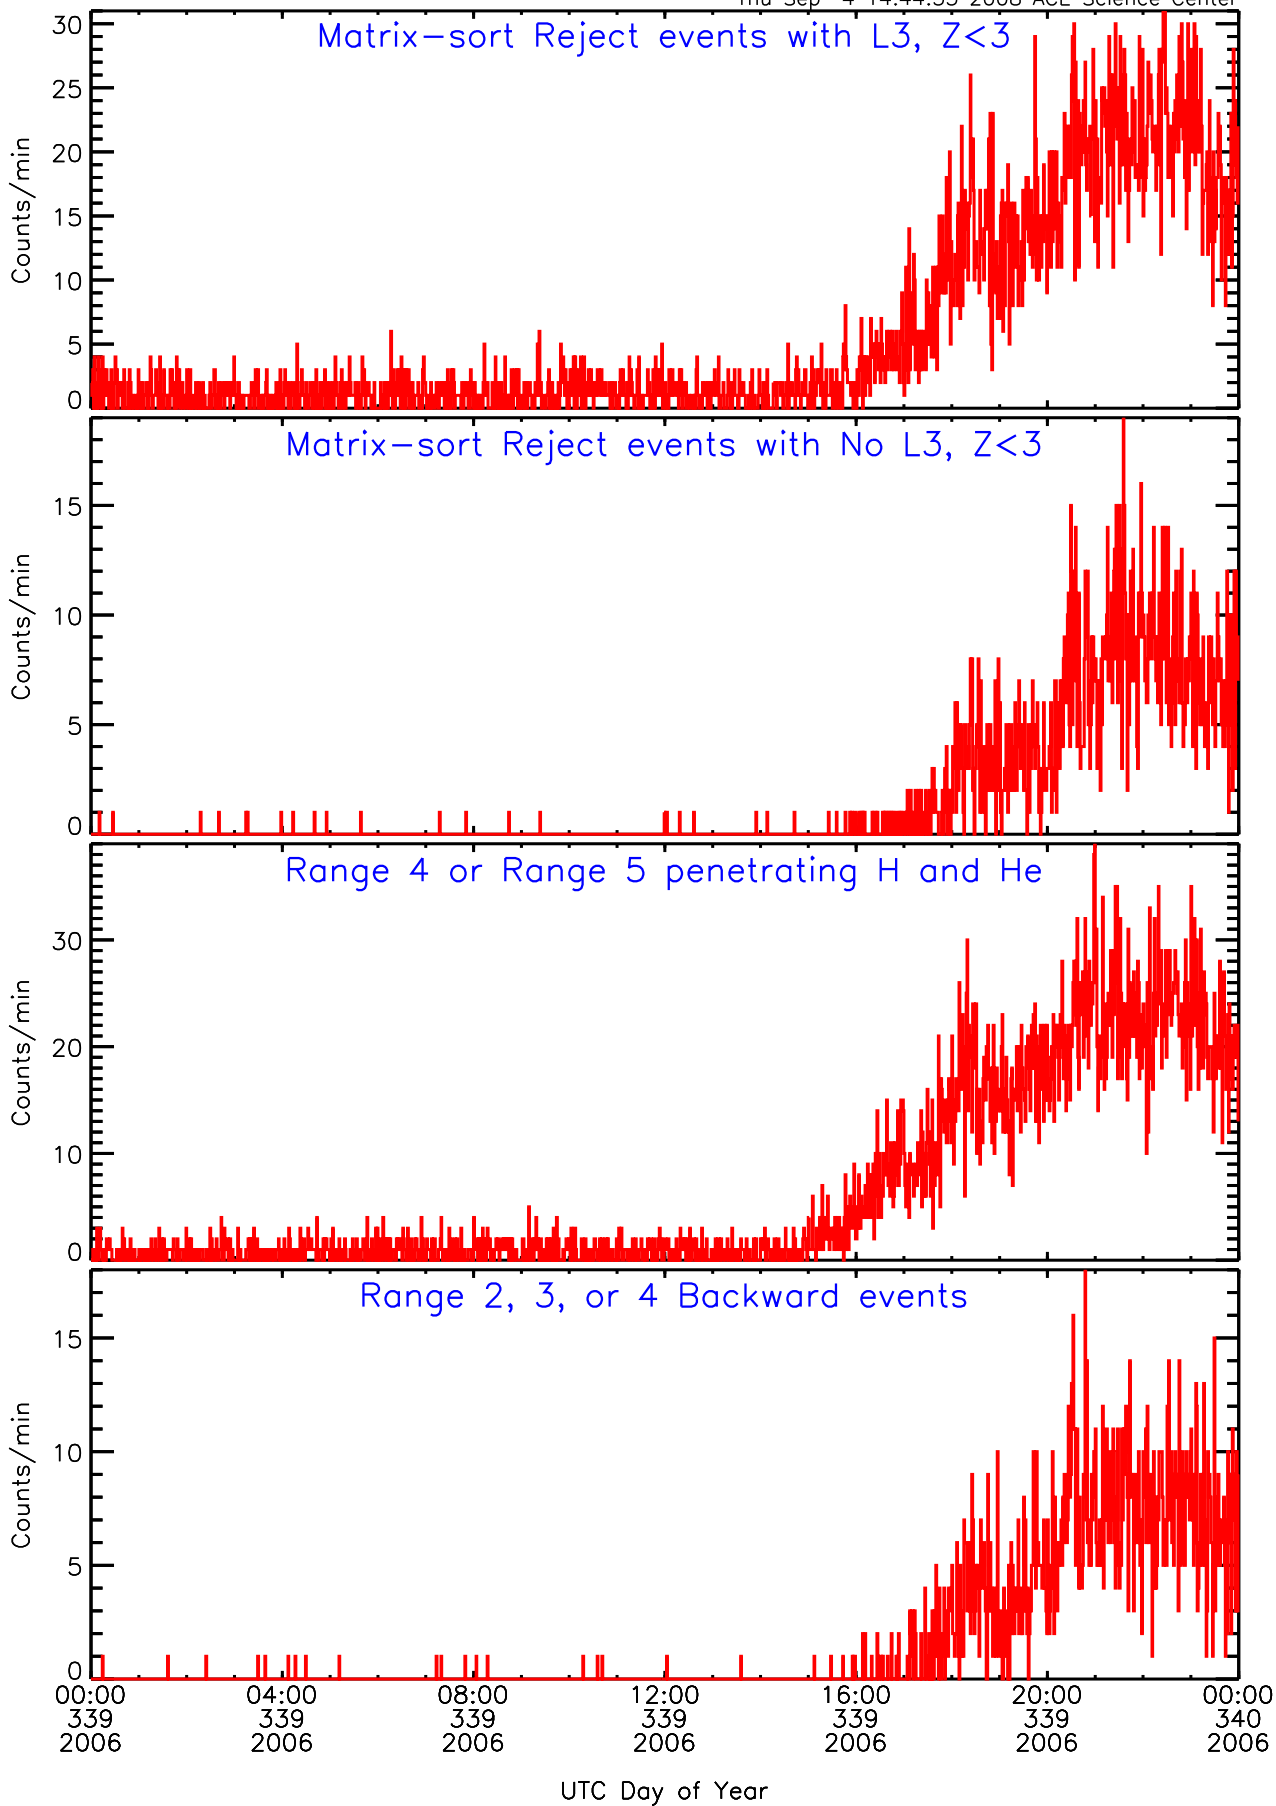

LET behind Livetime/Trigger Data for 2006-339

Thu Sep 4 14:44:48 2008 ACE Science Center

LET behind EVPRATES Data for 2006-339

Thu Sep 4 14:44:15 2008 ACE Science Center

LET behind EVPRATES Data for 2006-339

LET behind BUFRATES Data for 2006-339

Thu Sep 4 14:44:32 2008 ACE Science Center

LET behind BUFRATES Data for 2006-339

Thu Sep 4 14:44:32 2008 ACE Science Center

LET behind BUFRATES Data for 2006-339

Thu Sep 4 14:44:32 2008 ACE Science Center

LET behind BUFRATES Data for 2006-339

Thu Sep 4 14:44:32 2008 ACE Science Center

LET behind BUFRATES Data for 2006-339

Thu Sep 4 14:44:33 2008 ACE Science Center

LET behind BUFRATES Data for 2006-339

Thu Sep 4 14:44:33 2008 ACE Science Center

LET behind BUFRATES Data for 2006-339

Thu Sep 4 14:44:33 2008 ACE Science Center

LET behind BUFRATES Data for 2006-339

Thu Sep 4 14:44:33 2008 ACE Science Center