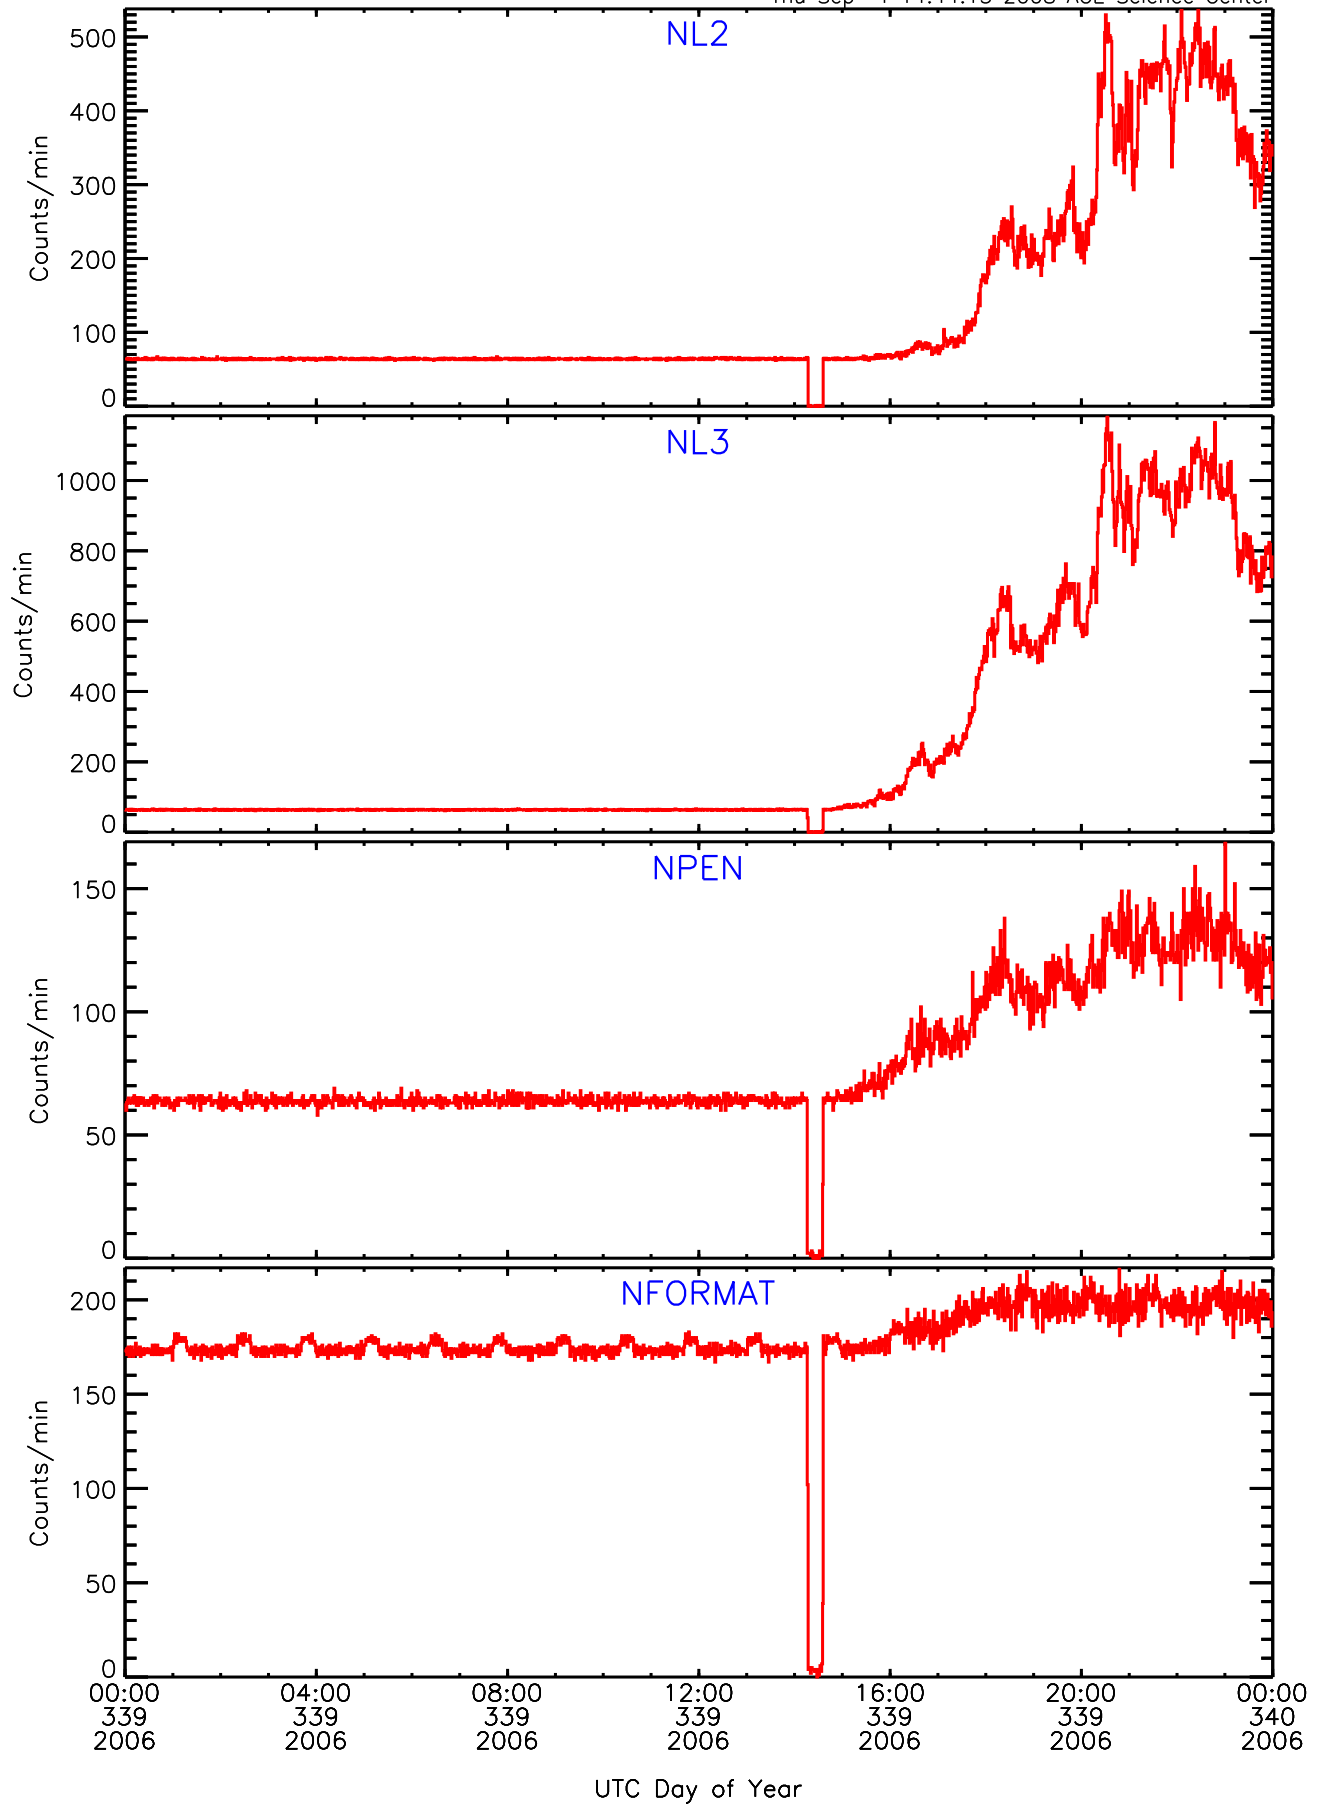

LET behind Livetime/Trigger Data for 2006-339

Thu Sep 4 14:44:48 2008 ACE Science Center

LET behind EVPRATES Data for 2006-339

Thu Sep 4 14:44:15 2008 ACE Science Center

LET behind EVPRATES Data for 2006-339

Thu Sep 4 14:44:15 2008 ACE Science Center

LET behind EVPRATES Data for 2006-339

Thu Sep 4 14:44:15 2008 ACE Science Center

LET behind EVPRATES Data for 2006-339

Thu Sep 4 14:44:15 2008 ACE Science Center

LET behind BUFRATES Data for 2006-339

Thu Sep 4 14:44:32 2008 ACE Science Center

LET behind BUFRATES Data for 2006-339

Thu Sep 4 14:44:32 2008 ACE Science Center

LET behind BUFRATES Data for 2006-339

Thu Sep 4 14:44:32 2008 ACE Science Center

LET behind BUFRATES Data for 2006-339

Thu Sep 4 14:44:32 2008 ACE Science Center

LET behind BUFRATES Data for 2006-339

Thu Sep 4 14:44:33 2008 ACE Science Center

LET behind BUFRATES Data for 2006-339

Thu Sep 4 14:44:33 2008 ACE Science Center