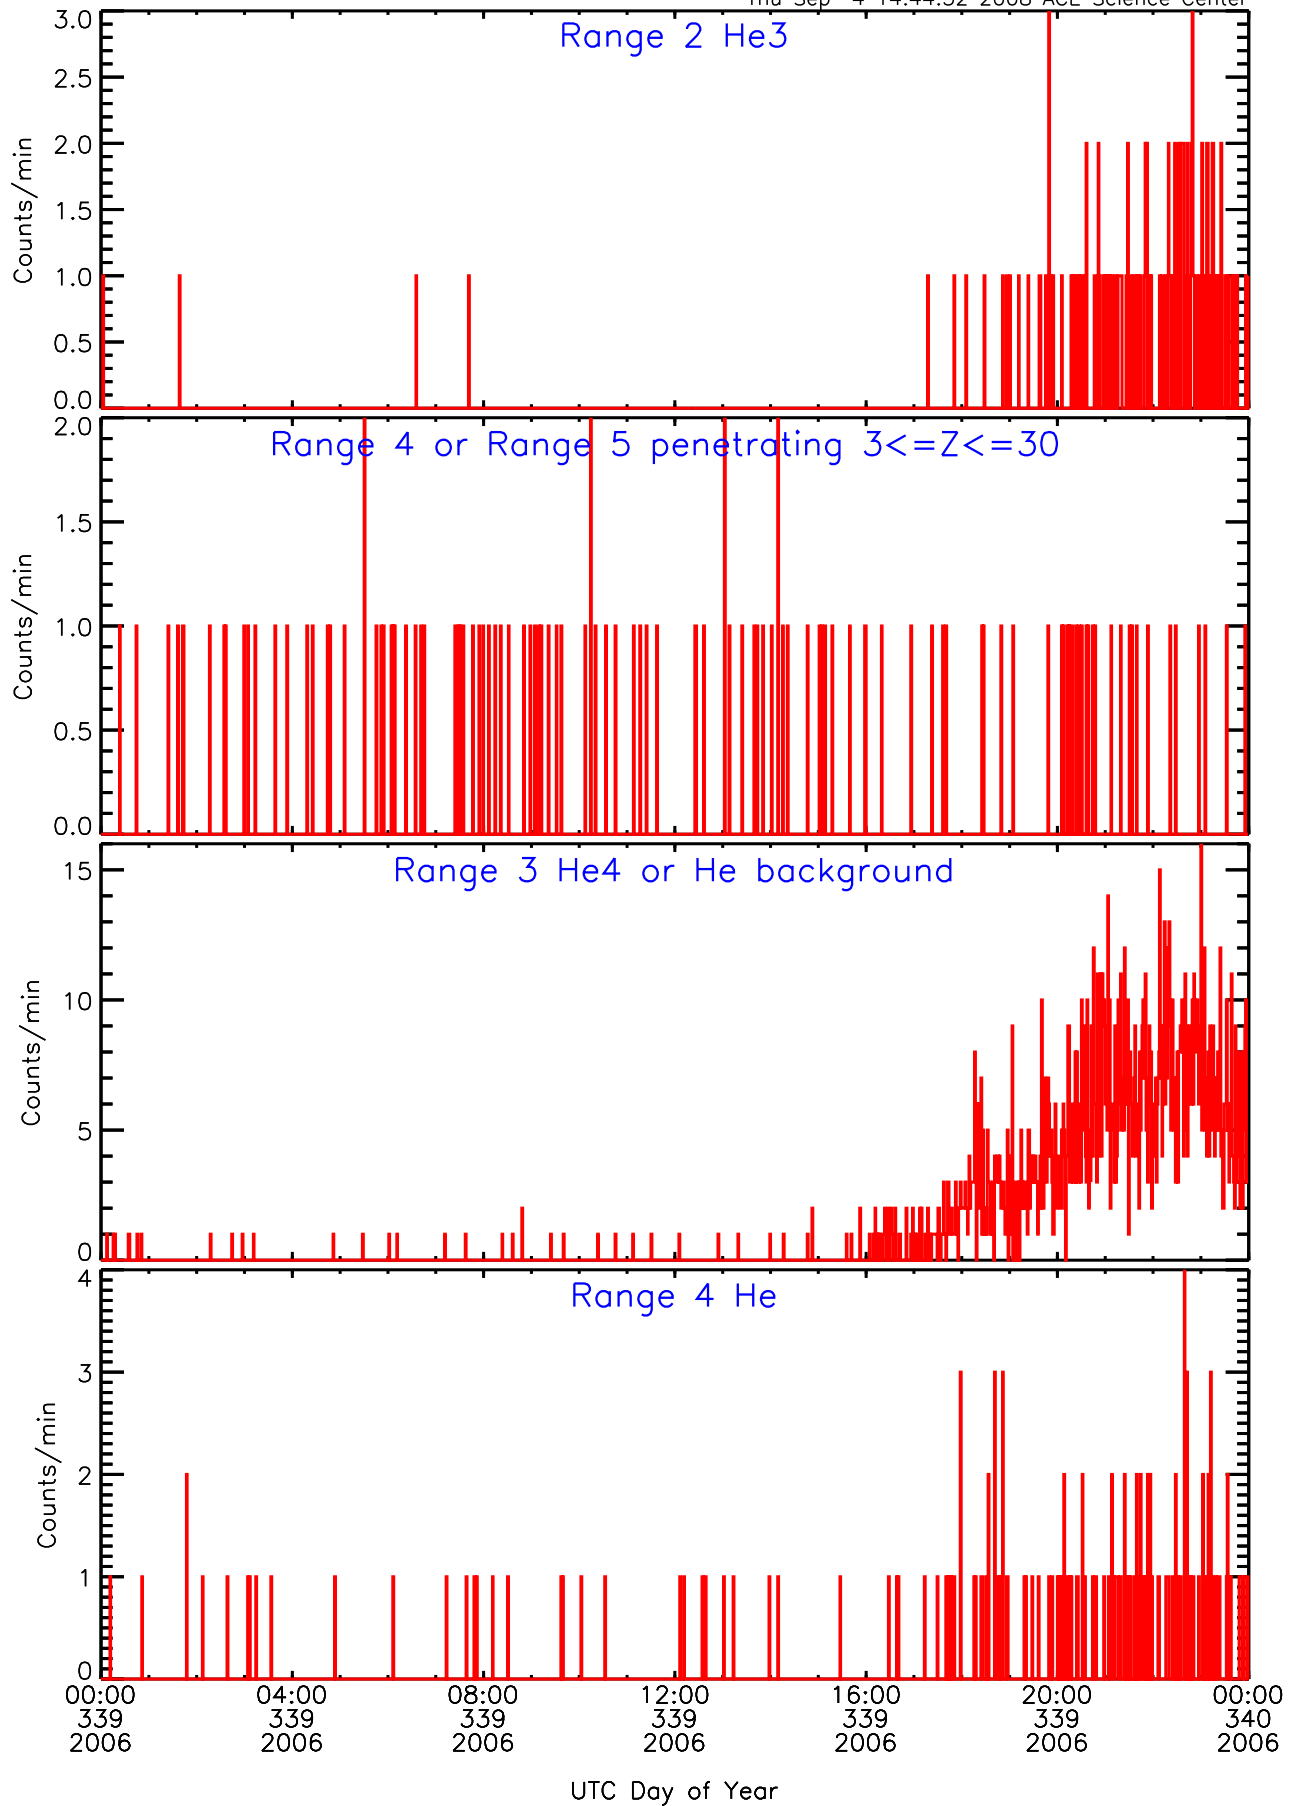

LET behind Livetime/Trigger Data for 2006-339

Thu Sep 4 14:44:48 2008 ACE Science Center

LET behind EVPRATES Data for 2006-339

Thu Sep 4 14:44:15 2008 ACE Science Center

LET behind EVPRATES Data for 2006-339

Thu Sep 4 14:44:15 2008 ACE Science Center

LET behind EVPRATES Data for 2006-339

Thu Sep 4 14:44:15 2008 ACE Science Center

LET behind EVPRATES Data for 2006-339

Thu Sep 4 14:44:15 2008 ACE Science Center

LET behind BUFRATES Data for 2006-339

Thu Sep 4 14:44:32 2008 ACE Science Center

LET behind BUFRATES Data for 2006-339

Thu Sep 4 14:44:32 2008 ACE Science Center

LET behind BUFRATES Data for 2006-339

Thu Sep 4 14:44:32 2008 ACE Science Center

LET behind BUFRATES Data for 2006-339

Thu Sep 4 14:44:32 2008 ACE Science Center

LET behind BUFRATES Data for 2006-339

Thu Sep 4 14:44:33 2008 ACE Science Center

LET behind BUFRATES Data for 2006-339

Thu Sep 4 14:44:33 2008 ACE Science Center