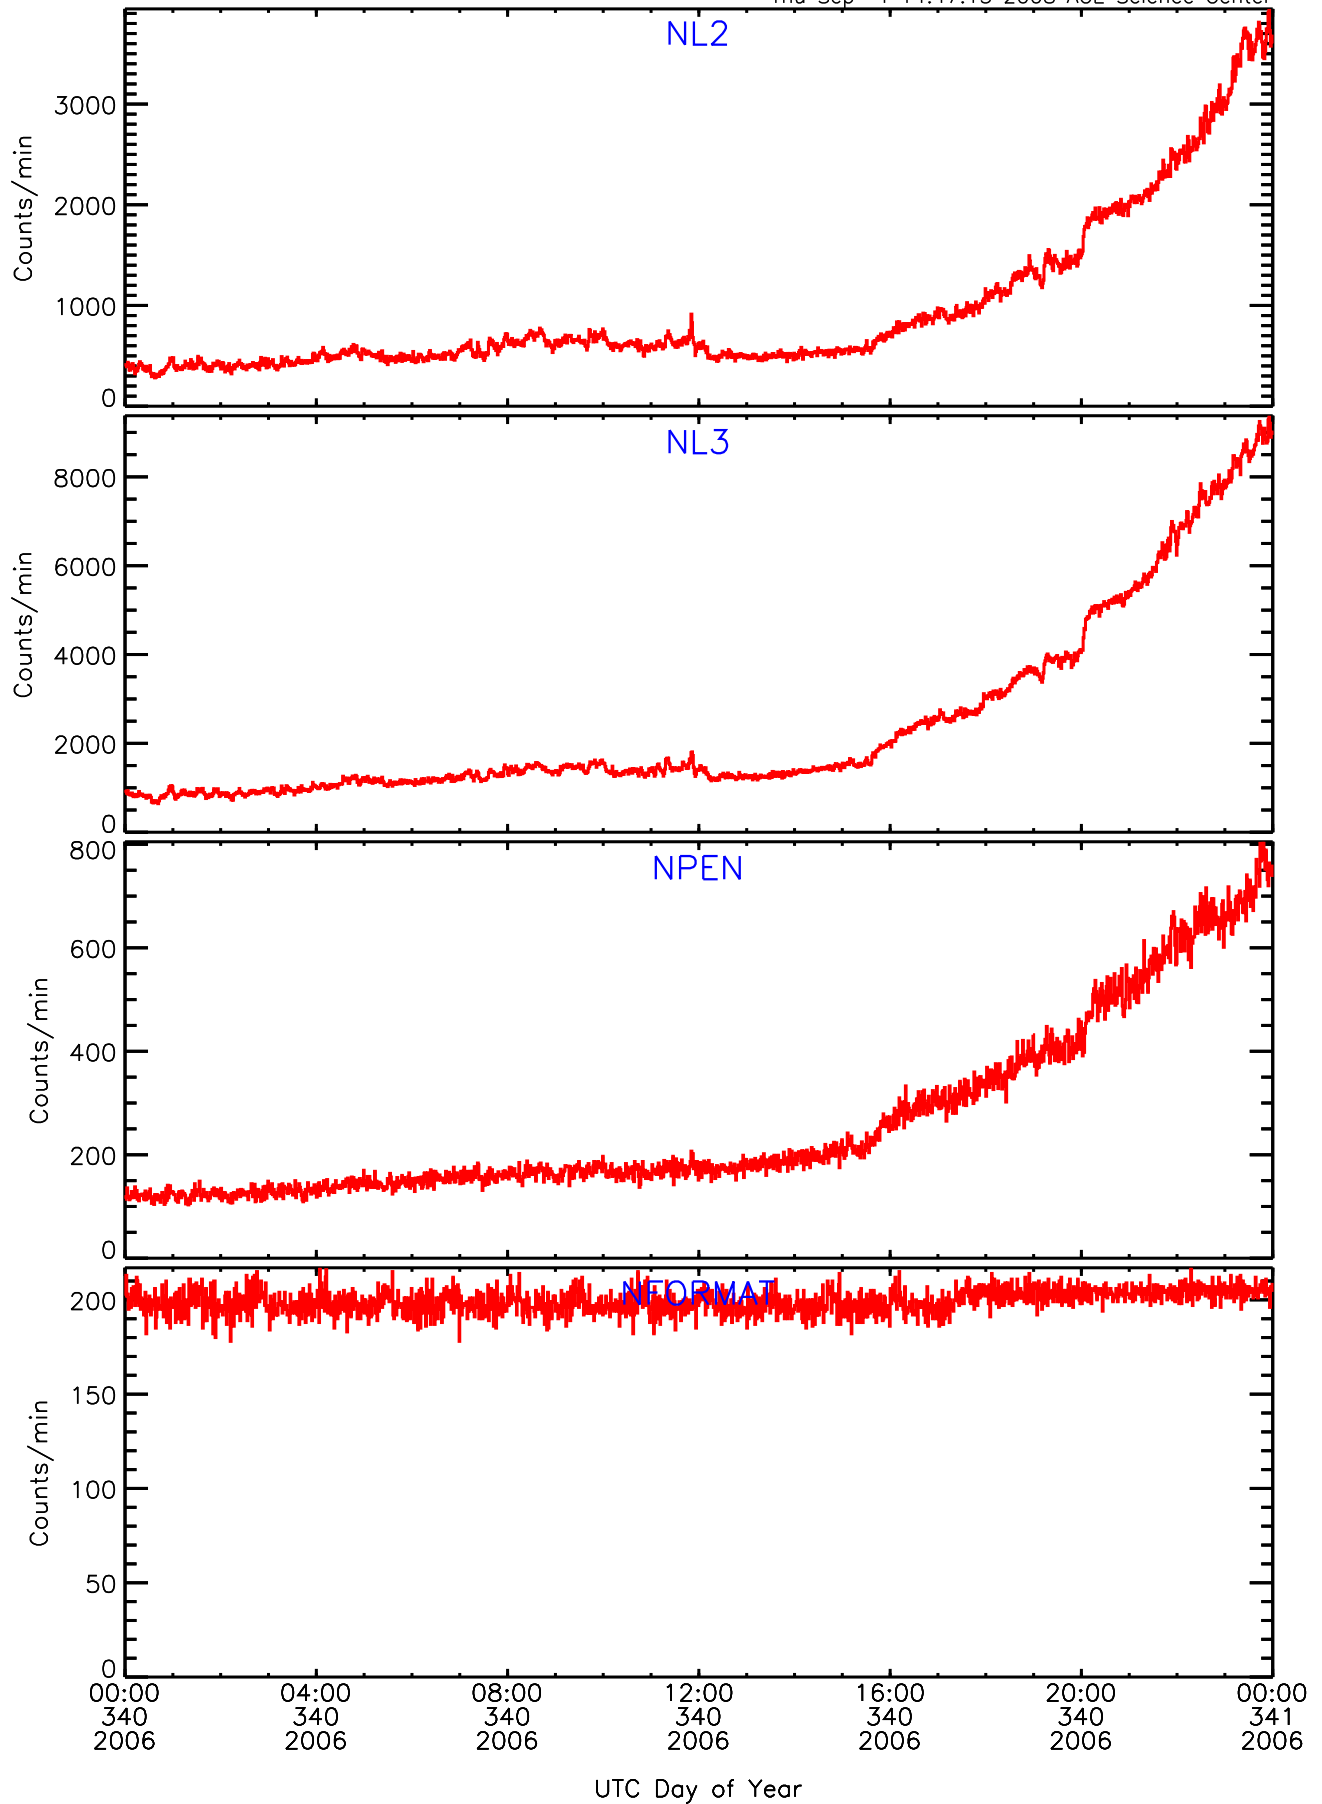

LET behind Livetime/Trigger Data for 2006-340

Thu Sep 4 14:47:47 2008 ACE Science Center

LET behind EVPRATES Data for 2006-340

Thu Sep 4 14:47:14 2008 ACE Science Center

LET behind EVPRATES Data for 2006-340

Thu Sep 4 14:47:15 2008 ACE Science Center

LET behind EVPRATES Data for 2006-340

Thu Sep 4 14:47:15 2008 ACE Science Center

LET behind EVPRATES Data for 2006-340

Thu Sep 4 14:47:15 2008 ACE Science Center

LET behind BUFRATES Data for 2006-340

Thu Sep 4 14:47:30 2008 ACE Science Center

LET behind BUFRATES Data for 2006-340

Thu Sep 4 14:47:30 2008 ACE Science Center

LET behind BUFRATES Data for 2006-340

Thu Sep 4 14:47:30 2008 ACE Science Center