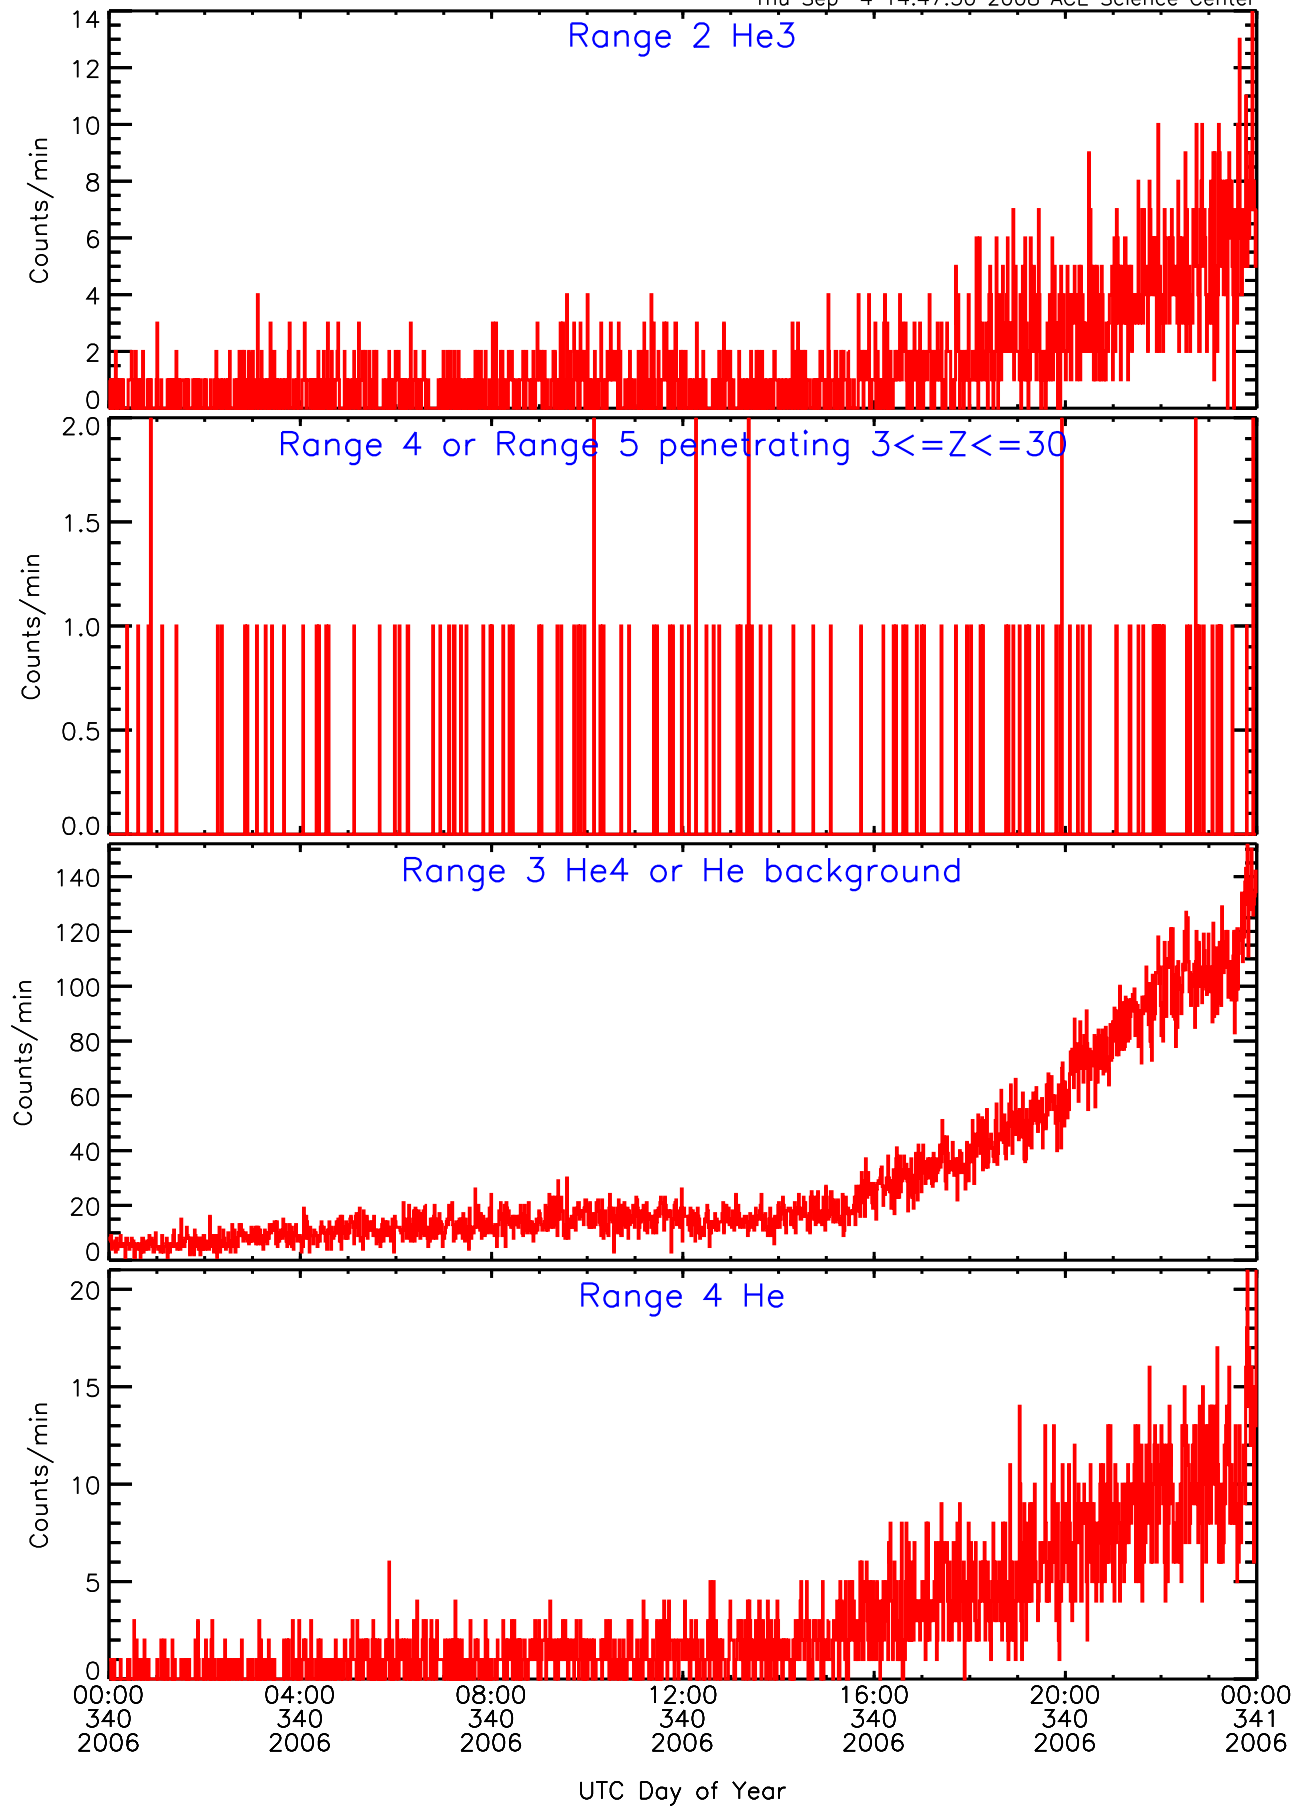

LET behind Livetime/Trigger Data for 2006-340

Thu Sep 4 14:47:47 2008 ACE Science Center

LET behind EVPRATES Data for 2006-340

Thu Sep 4 14:47:14 2008 ACE Science Center

LET behind EVPRATES Data for 2006-340

Thu Sep 4 14:47:15 2008 ACE Science Center

LET behind EVPRATES Data for 2006-340

Thu Sep 4 14:47:15 2008 ACE Science Center

LET behind EVPRATES Data for 2006-340

Thu Sep 4 14:47:15 2008 ACE Science Center

LET behind BUFRATES Data for 2006-340

Thu Sep 4 14:47:30 2008 ACE Science Center

LET behind BUFRATES Data for 2006-340

Thu Sep 4 14:47:30 2008 ACE Science Center

LET behind BUFRATES Data for 2006-340

Thu Sep 4 14:47:30 2008 ACE Science Center

LET behind BUFRATES Data for 2006-340

Thu Sep 4 14:47:30 2008 ACE Science Center

LET behind BUFRATES Data for 2006-340

Thu Sep 4 14:47:31 2008 ACE Science Center

LET behind BUFRATES Data for 2006-340

Thu Sep 4 14:47:31 2008 ACE Science Center