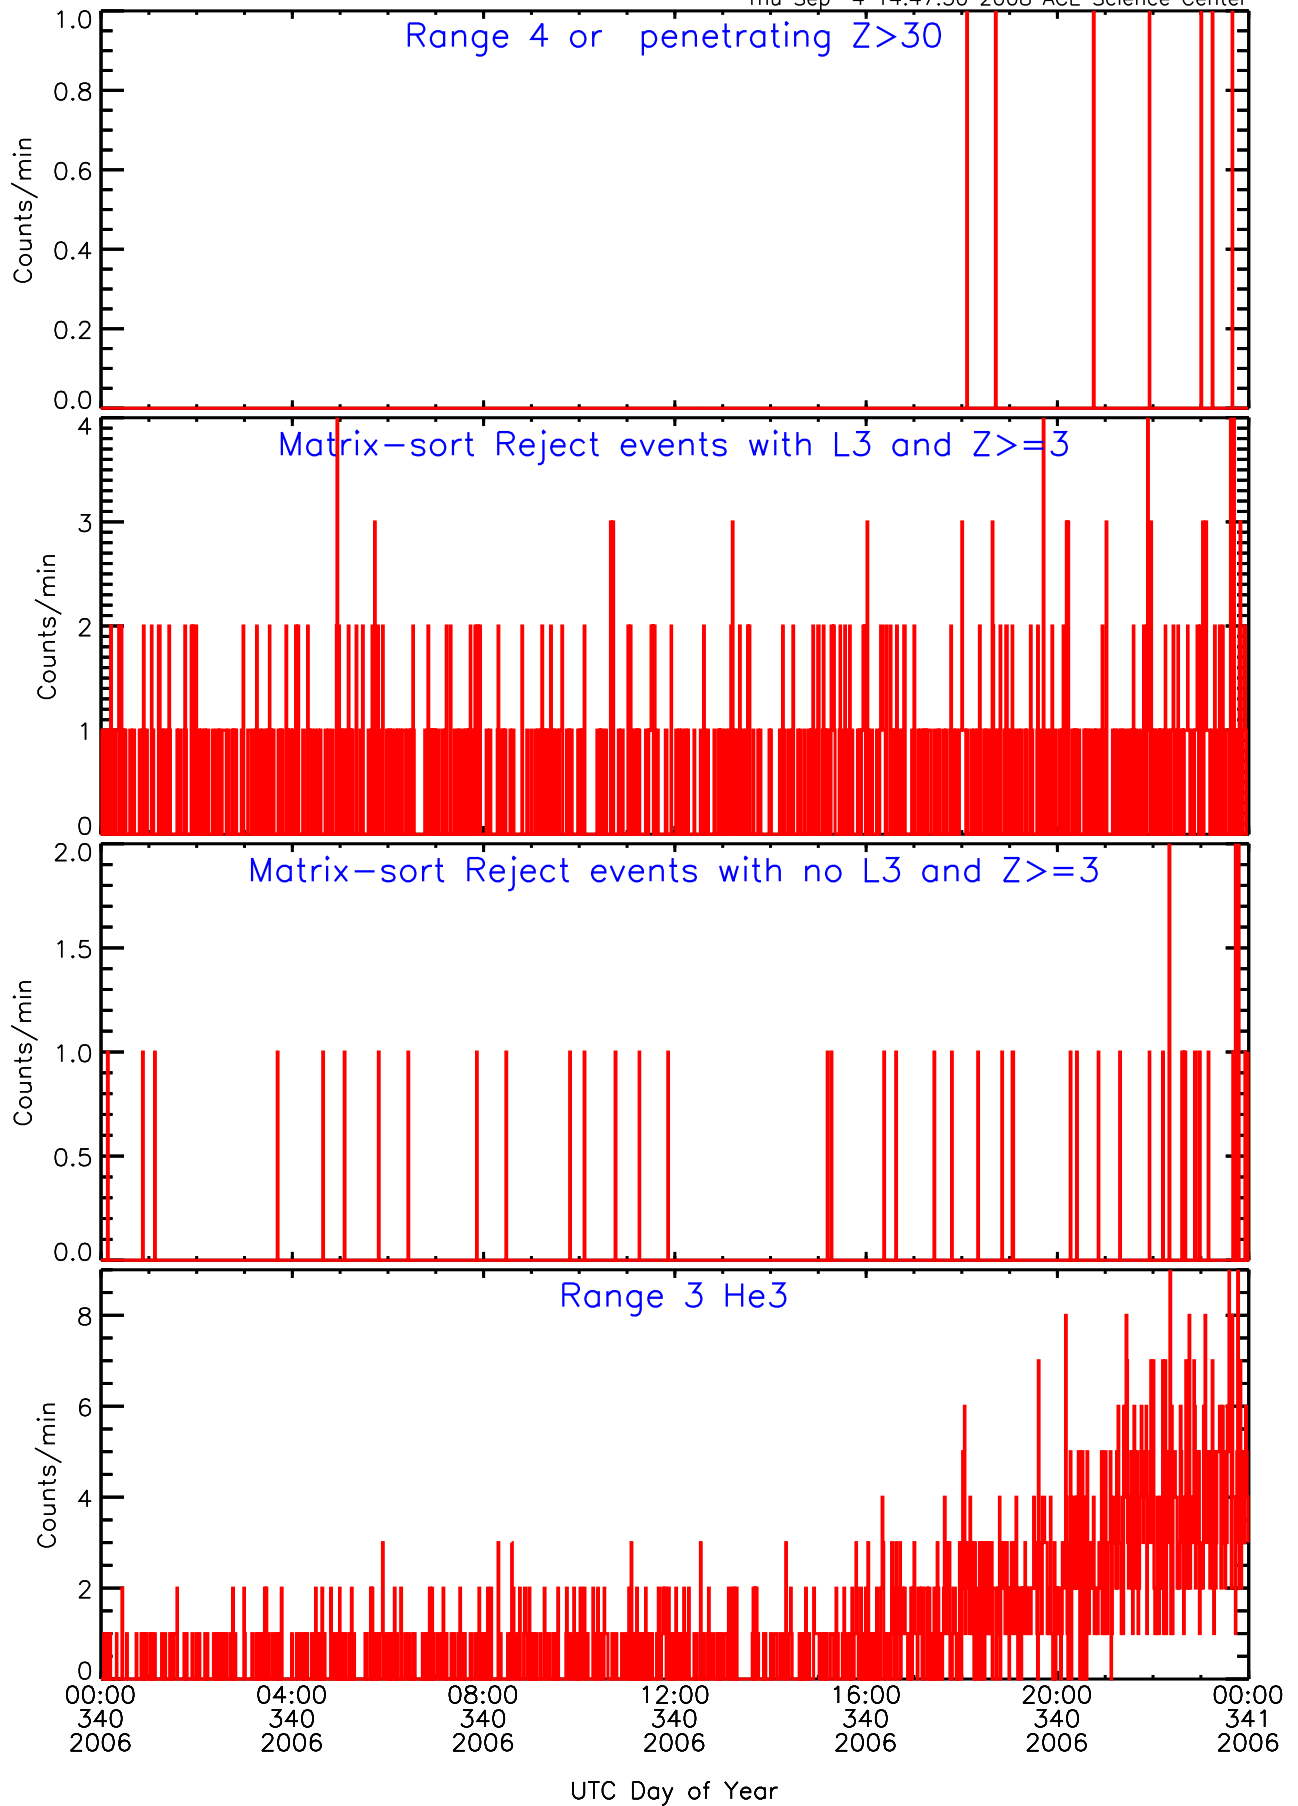

LET behind Livetime/Trigger Data for 2006-340

Thu Sep 4 14:47:47 2008 ACE Science Center

LET behind EVPRATES Data for 2006-340

Thu Sep 4 14:47:14 2008 ACE Science Center

LET behind EVPRATES Data for 2006-340

Thu Sep 4 14:47:15 2008 ACE Science Center

LET behind EVPRATES Data for 2006-340

Thu Sep 4 14:47:15 2008 ACE Science Center

LET behind EVPRATES Data for 2006-340

Thu Sep 4 14:47:15 2008 ACE Science Center

LET behind BUFRATES Data for 2006-340

Thu Sep 4 14:47:30 2008 ACE Science Center

LET behind BUFRATES Data for 2006-340

Thu Sep 4 14:47:30 2008 ACE Science Center

LET behind BUFRATES Data for 2006-340

Thu Sep 4 14:47:30 2008 ACE Science Center

LET behind BUFRATES Data for 2006-340

Thu Sep 4 14:47:30 2008 ACE Science Center

LET behind BUFRATES Data for 2006-340

Thu Sep 4 14:47:31 2008 ACE Science Center

LET behind BUFRATES Data for 2006-340

Thu Sep 4 14:47:31 2008 ACE Science Center