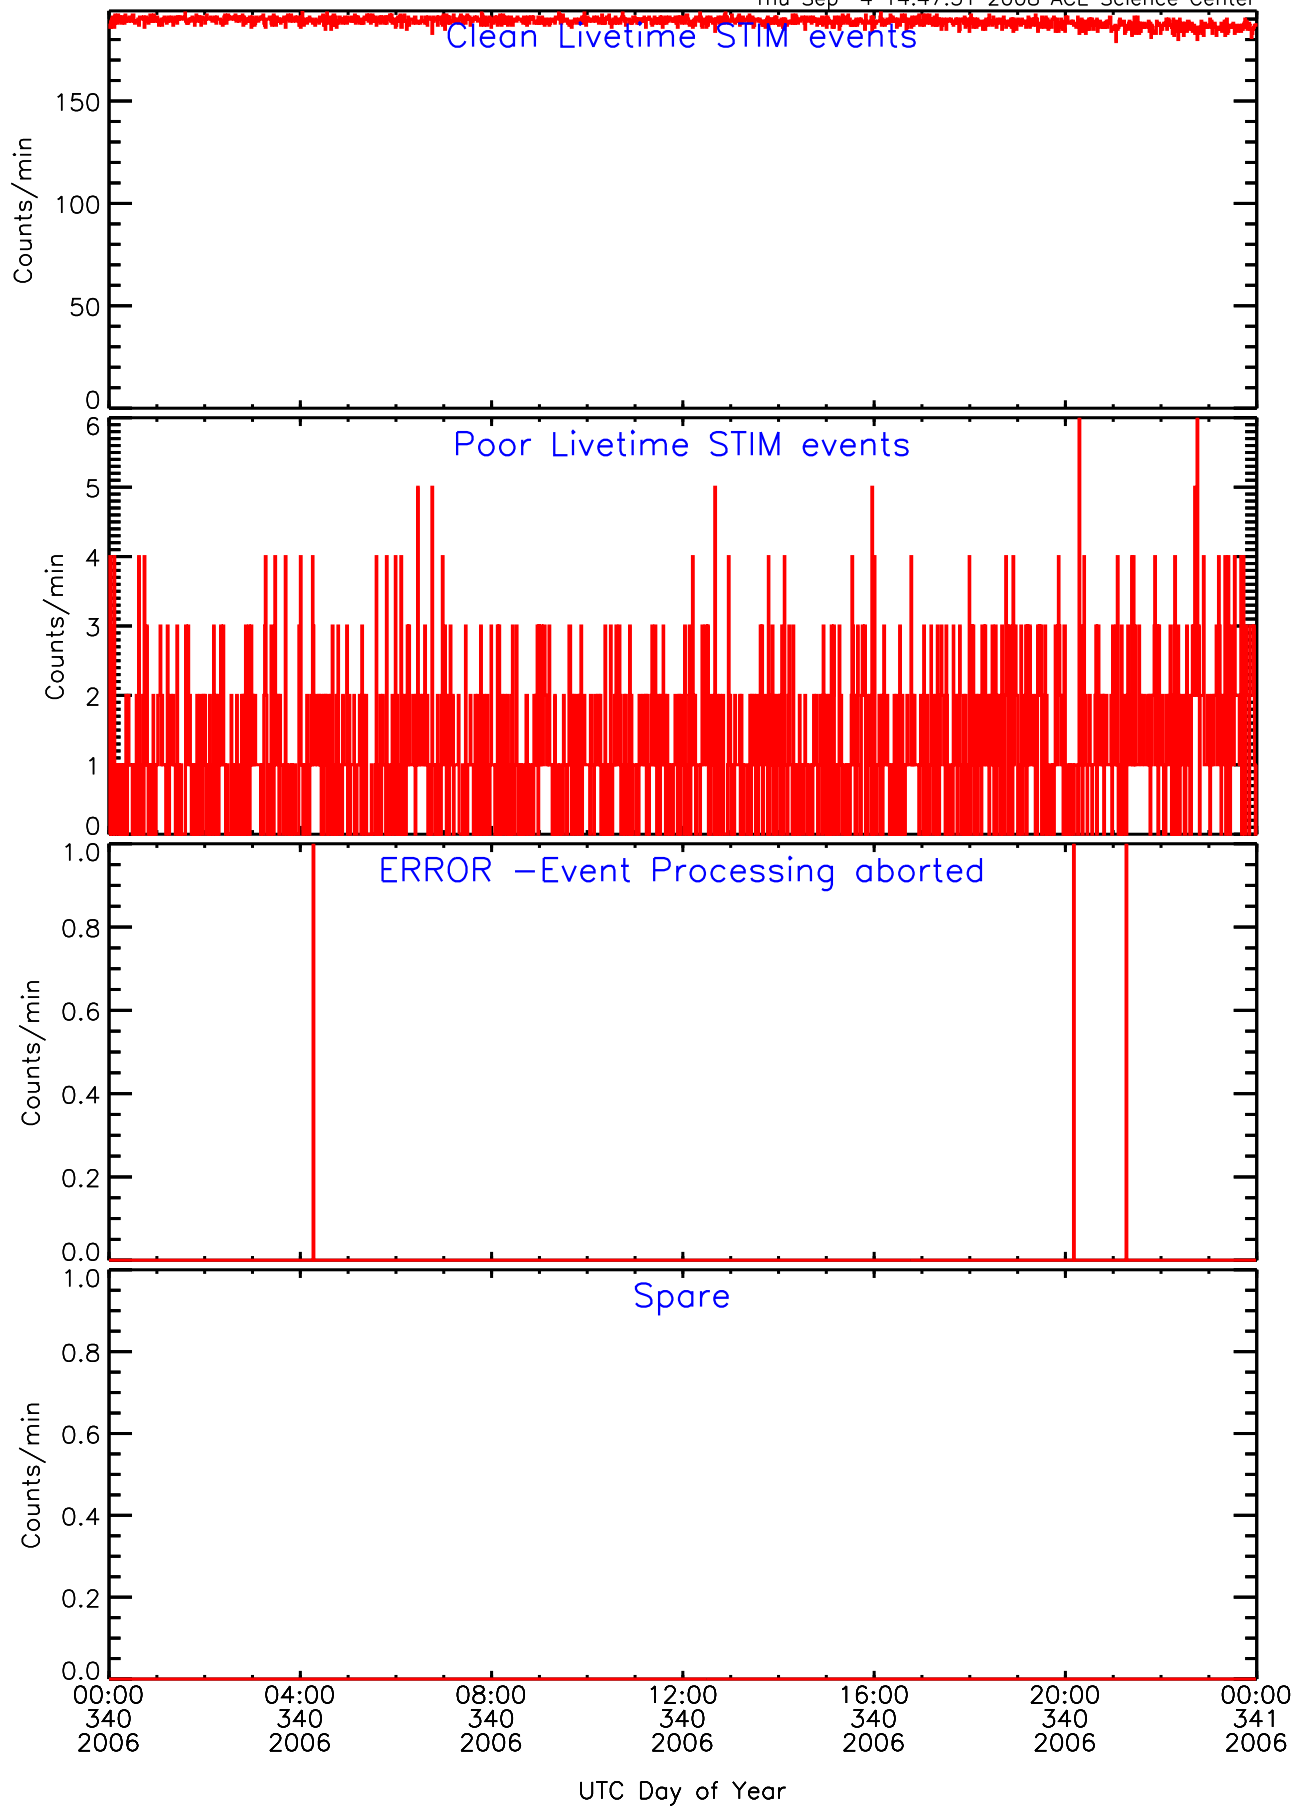

LET behind BUFRATES Data for 2006-340

Thu Sep 4 14:47:31 2008 ACE Science Center