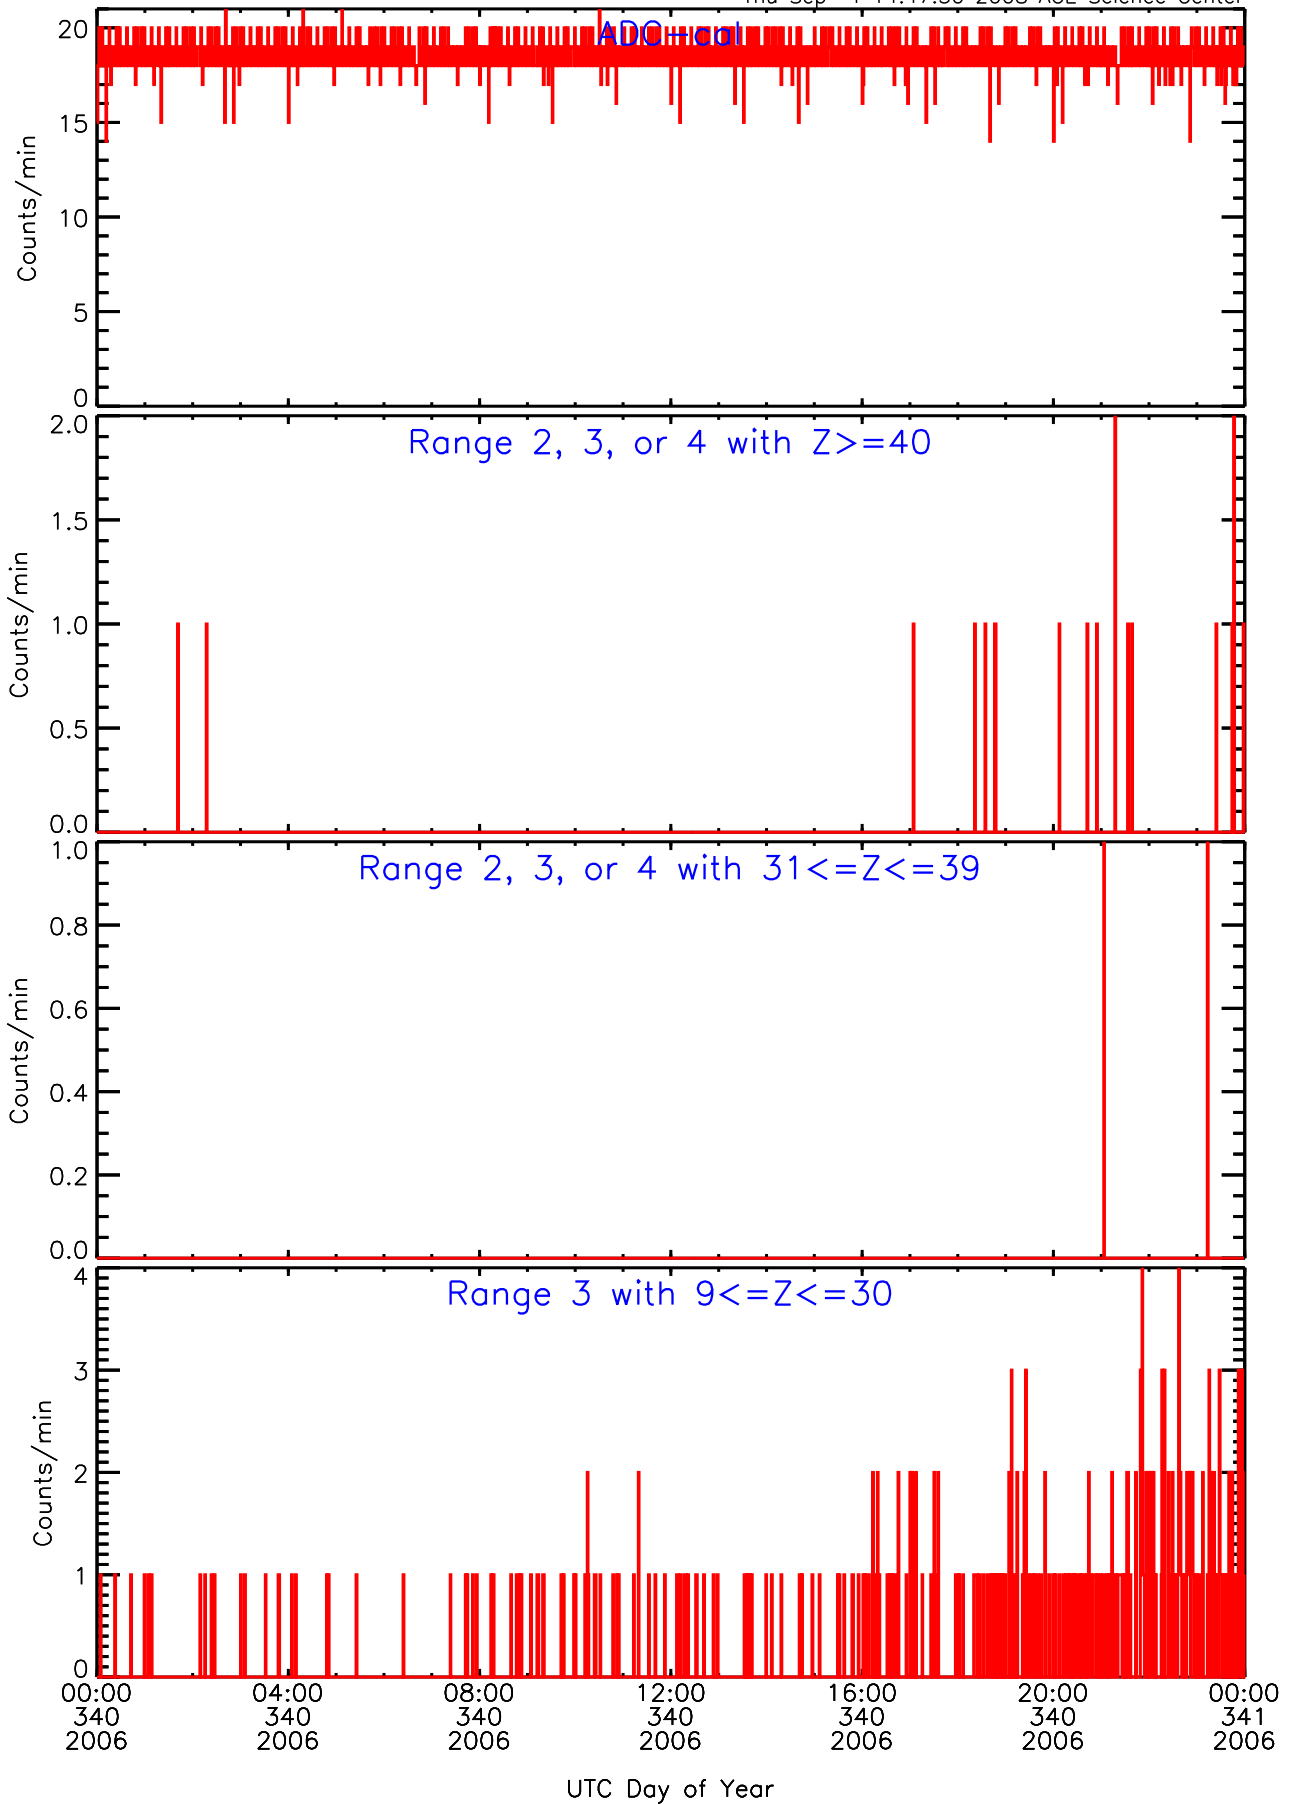

LET behind Livetime/Trigger Data for 2006-340

Thu Sep 4 14:47:47 2008 ACE Science Center

LET behind EVPRATES Data for 2006-340

Thu Sep 4 14:47:14 2008 ACE Science Center

LET behind EVPRATES Data for 2006-340

Thu Sep 4 14:47:15 2008 ACE Science Center

LET behind EVPRATES Data for 2006-340

Thu Sep 4 14:47:15 2008 ACE Science Center

LET behind EVPRATES Data for 2006-340

Thu Sep 4 14:47:15 2008 ACE Science Center

LET behind BUFRATES Data for 2006-340

Thu Sep 4 14:47:30 2008 ACE Science Center

LET behind BUFRATES Data for 2006-340

Thu Sep 4 14:47:30 2008 ACE Science Center

LET behind BUFRATES Data for 2006-340

Thu Sep 4 14:47:30 2008 ACE Science Center