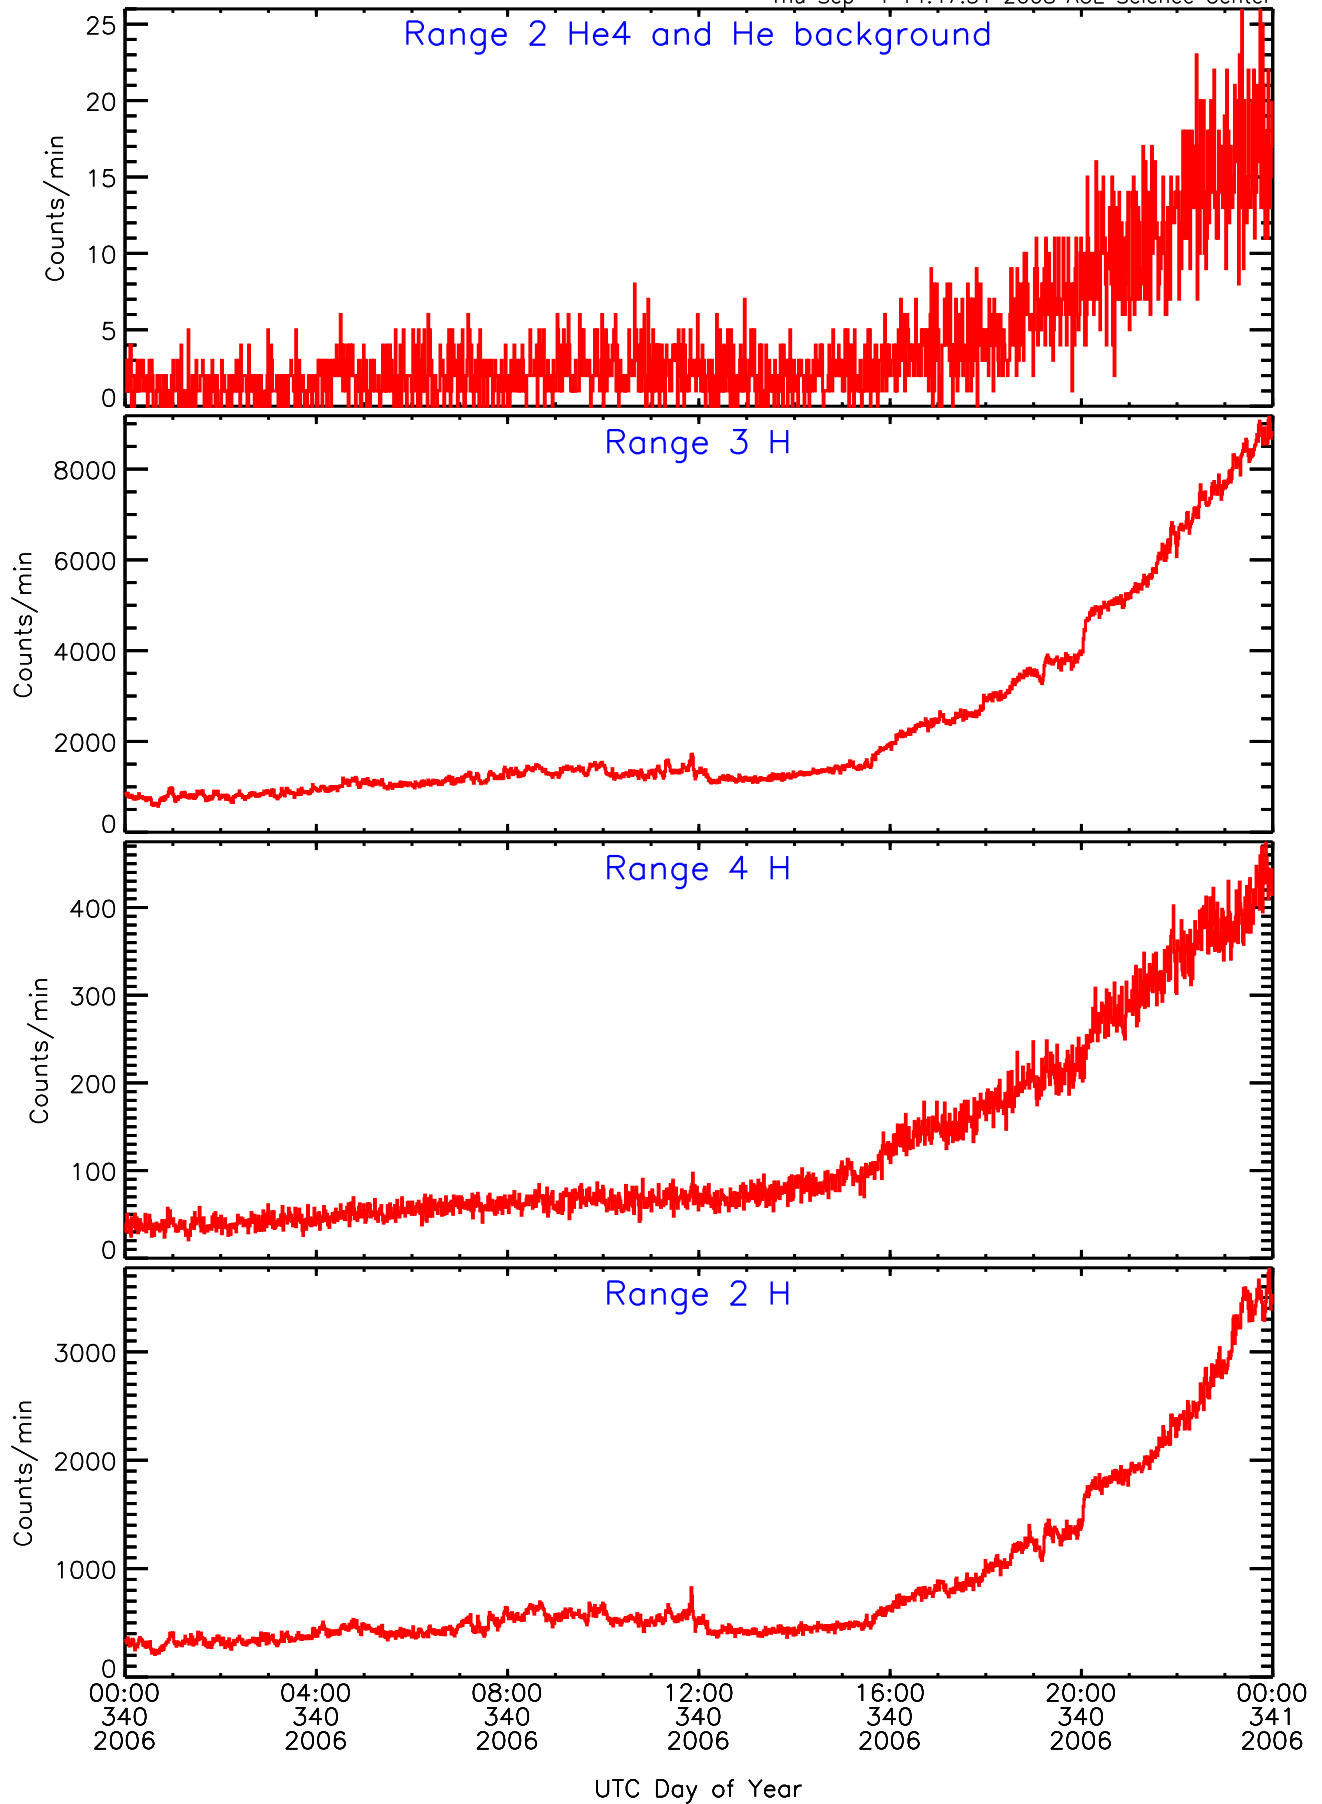

LET behind BUFRATES Data for 2006-340

Thu Sep 4 14:47:30 2008 ACE Science Center

LET behind BUFRATES Data for 2006-340

Thu Sep 4 14:47:30 2008 ACE Science Center

LET behind BUFRATES Data for 2006-340

Thu Sep 4 14:47:30 2008 ACE Science Center

LET behind BUFRATES Data for 2006-340

Thu Sep 4 14:47:30 2008 ACE Science Center

LET behind BUFRATES Data for 2006-340

Thu Sep 4 14:47:31 2008 ACE Science Center

LET behind BUFRATES Data for 2006-340

Thu Sep 4 14:47:31 2008 ACE Science Center