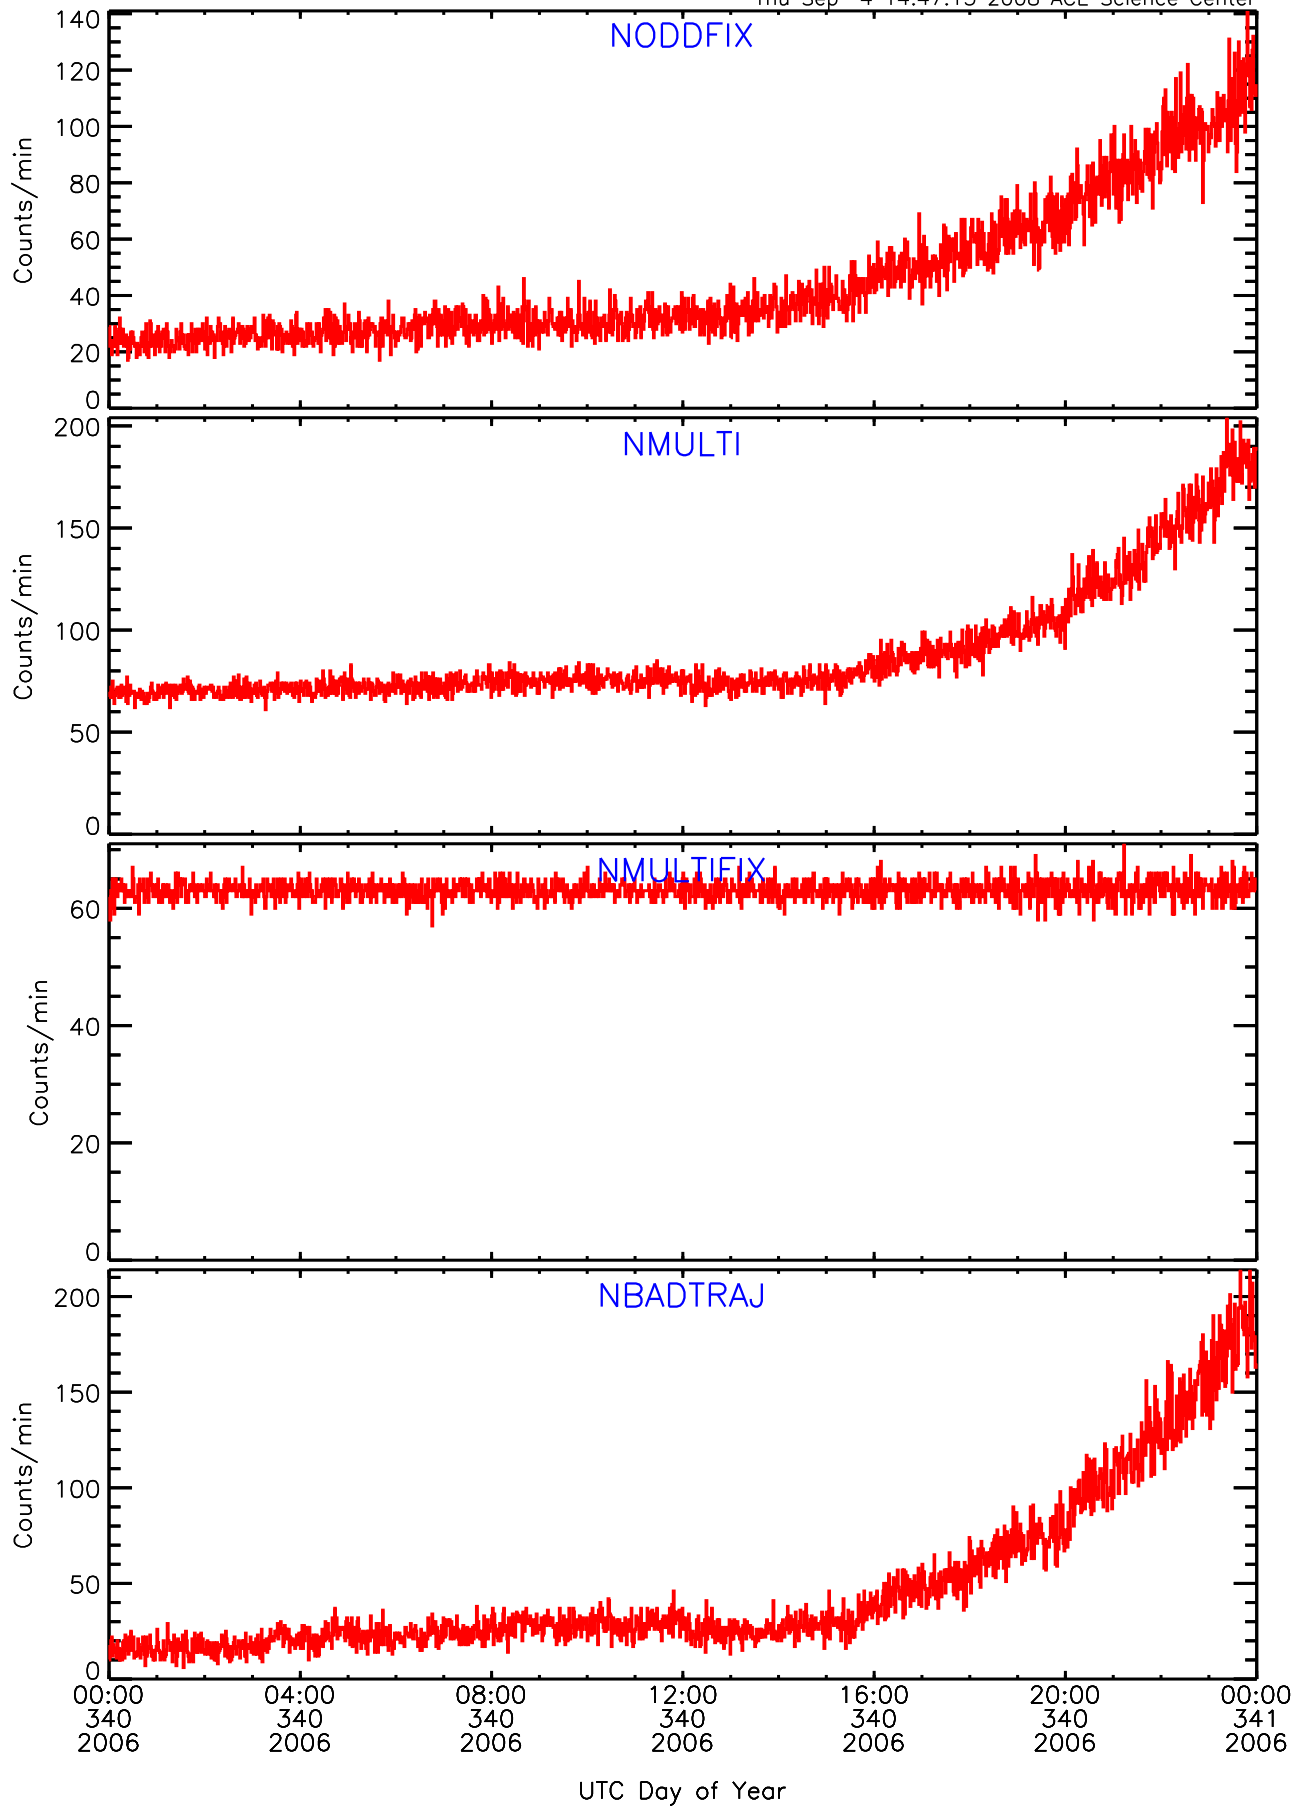

LET behind Livetime/Trigger Data for 2006-340

Thu Sep 4 14:47:47 2008 ACE Science Center

LET behind EVPRATES Data for 2006-340

Thu Sep 4 14:47:14 2008 ACE Science Center

LET behind EVPRATES Data for 2006-340

Thu Sep 4 14:47:15 2008 ACE Science Center

LET behind EVPRATES Data for 2006-340

Thu Sep 4 14:47:15 2008 ACE Science Center

LET behind EVPRATES Data for 2006-340

Thu Sep 4 14:47:15 2008 ACE Science Center

LET behind BUFRATES Data for 2006-340

Thu Sep 4 14:47:30 2008 ACE Science Center

LET behind BUFRATES Data for 2006-340

Thu Sep 4 14:47:30 2008 ACE Science Center

LET behind BUFRATES Data for 2006-340

Thu Sep 4 14:47:30 2008 ACE Science Center