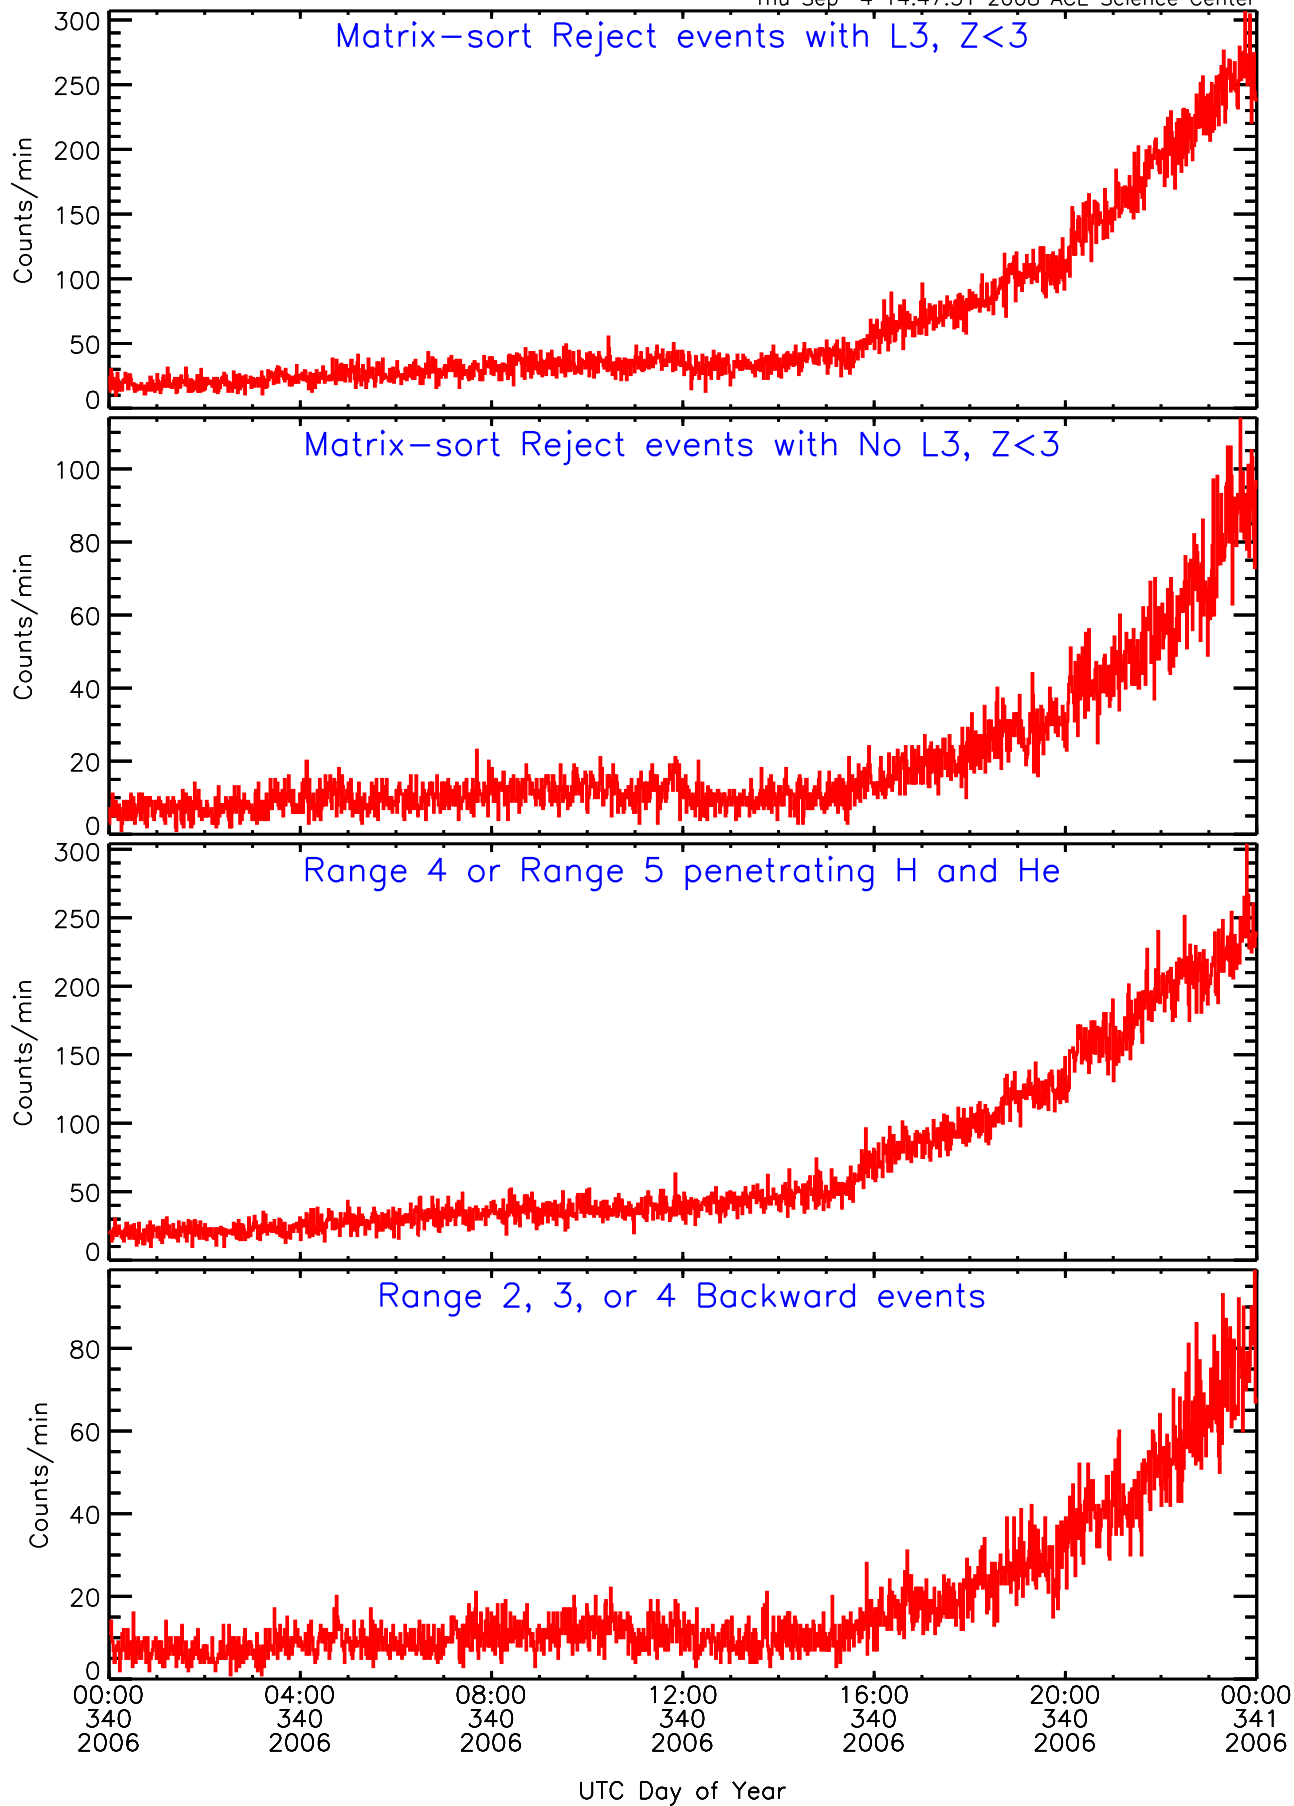

LET behind Livetime/Trigger Data for 2006-340

Thu Sep 4 14:47:47 2008 ACE Science Center

LET behind EVPRATES Data for 2006-340

Thu Sep 4 14:47:14 2008 ACE Science Center

LET behind EVPRATES Data for 2006-340

LET behind BUFRATES Data for 2006-340

Thu Sep 4 14:47:30 2008 ACE Science Center

LET behind BUFRATES Data for 2006-340

Thu Sep 4 14:47:30 2008 ACE Science Center

LET behind BUFRATES Data for 2006-340

Thu Sep 4 14:47:30 2008 ACE Science Center

LET behind BUFRATES Data for 2006-340

Thu Sep 4 14:47:30 2008 ACE Science Center

LET behind BUFRATES Data for 2006-340

Thu Sep 4 14:47:31 2008 ACE Science Center

LET behind BUFRATES Data for 2006-340

Thu Sep 4 14:47:31 2008 ACE Science Center

LET behind BUFRATES Data for 2006-340

Thu Sep 4 14:47:31 2008 ACE Science Center

LET behind BUFRATES Data for 2006-340

Thu Sep 4 14:47:31 2008 ACE Science Center