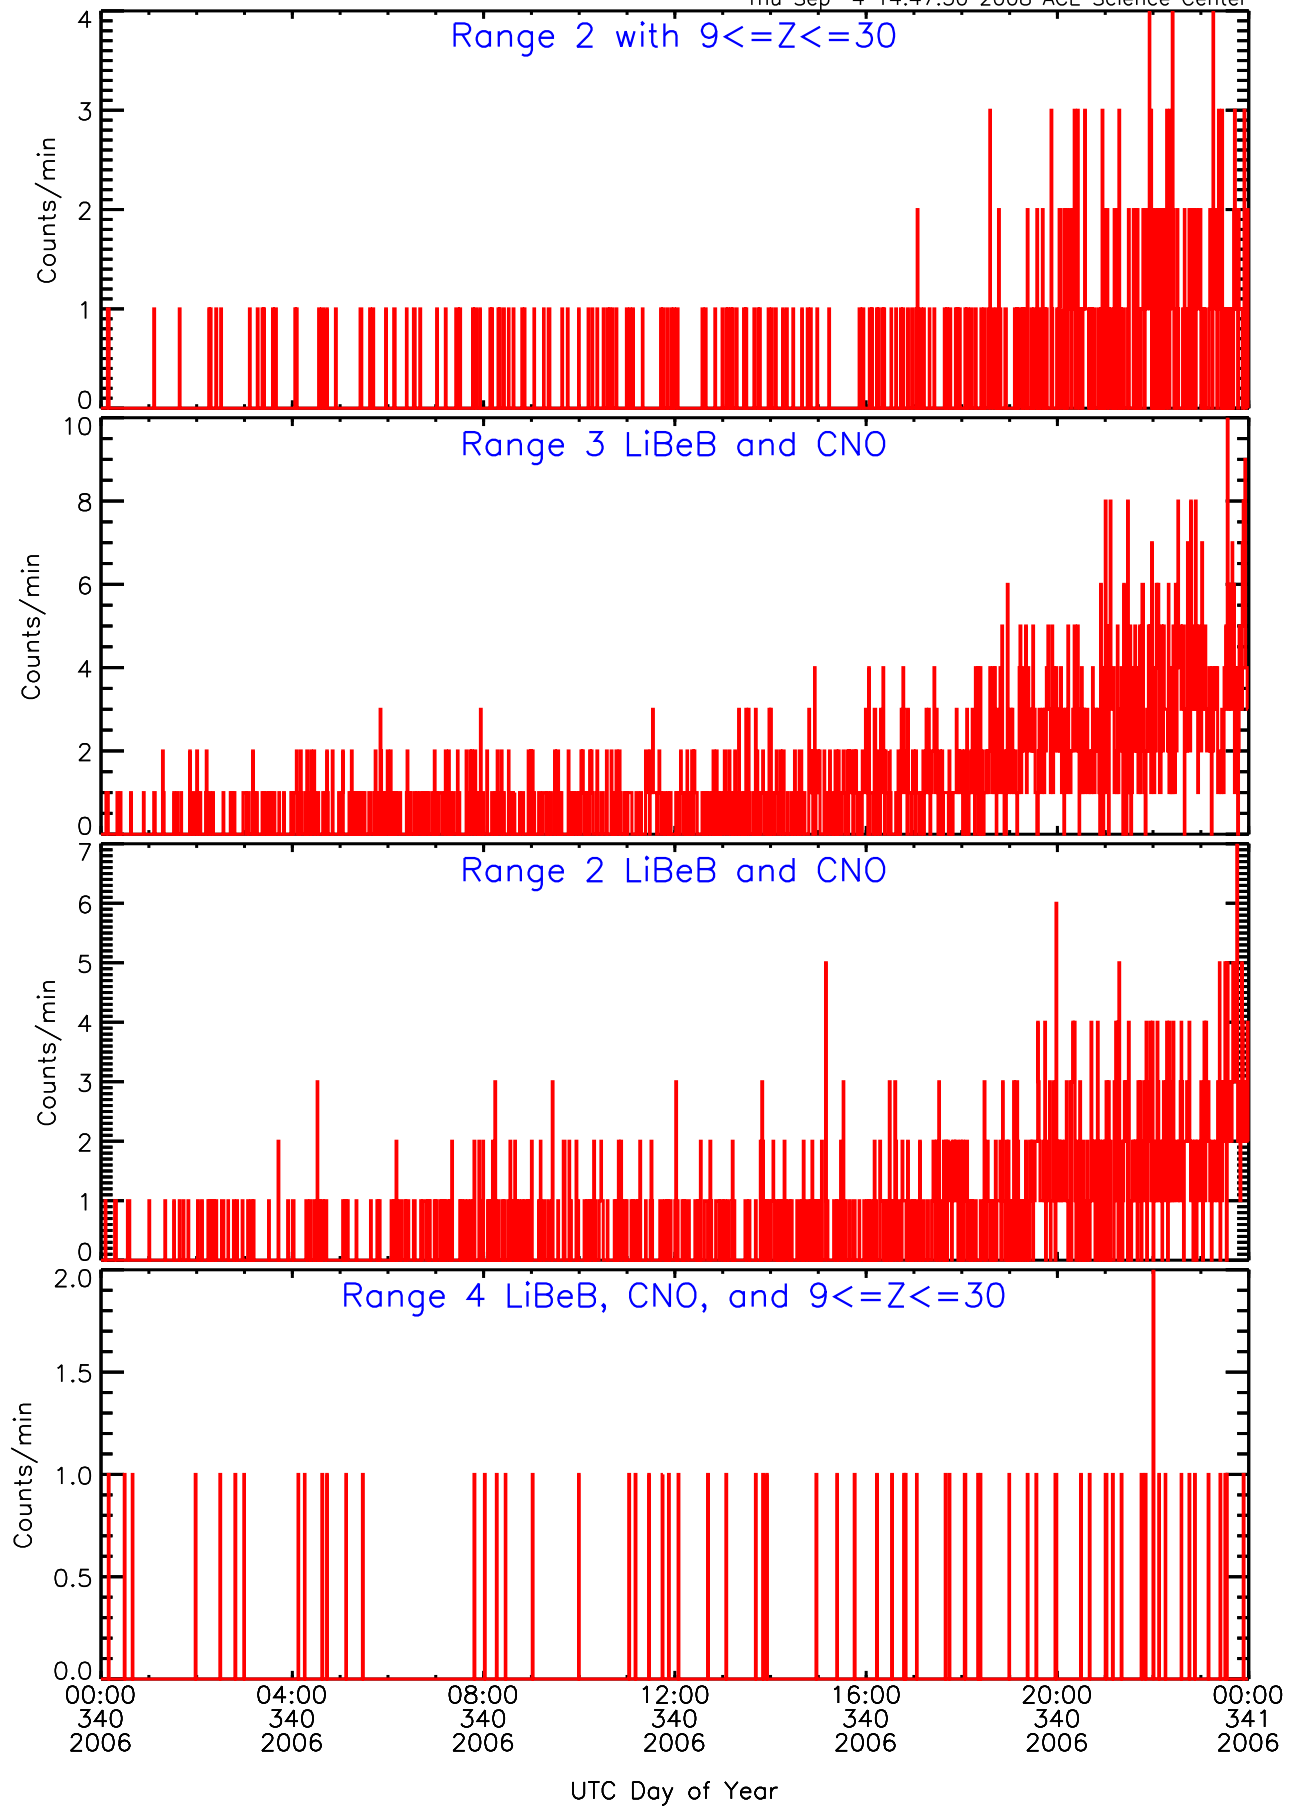

LET behind Livetime/Trigger Data for 2006-340

Thu Sep 4 14:47:47 2008 ACE Science Center

LET behind EVPRATES Data for 2006-340

Thu Sep 4 14:47:14 2008 ACE Science Center

LET behind EVPRATES Data for 2006-340

Thu Sep 4 14:47:15 2008 ACE Science Center

LET behind EVPRATES Data for 2006-340

Thu Sep 4 14:47:15 2008 ACE Science Center

LET behind EVPRATES Data for 2006-340

Thu Sep 4 14:47:15 2008 ACE Science Center

LET behind BUFRATES Data for 2006-340

Thu Sep 4 14:47:30 2008 ACE Science Center

LET behind BUFRATES Data for 2006-340

Thu Sep 4 14:47:30 2008 ACE Science Center

LET behind BUFRATES Data for 2006-340

Thu Sep 4 14:47:30 2008 ACE Science Center

LET behind BUFRATES Data for 2006-340

Thu Sep 4 14:47:30 2008 ACE Science Center

LET behind BUFRATES Data for 2006-340

Thu Sep 4 14:47:31 2008 ACE Science Center

LET behind BUFRATES Data for 2006-340

Thu Sep 4 14:47:31 2008 ACE Science Center