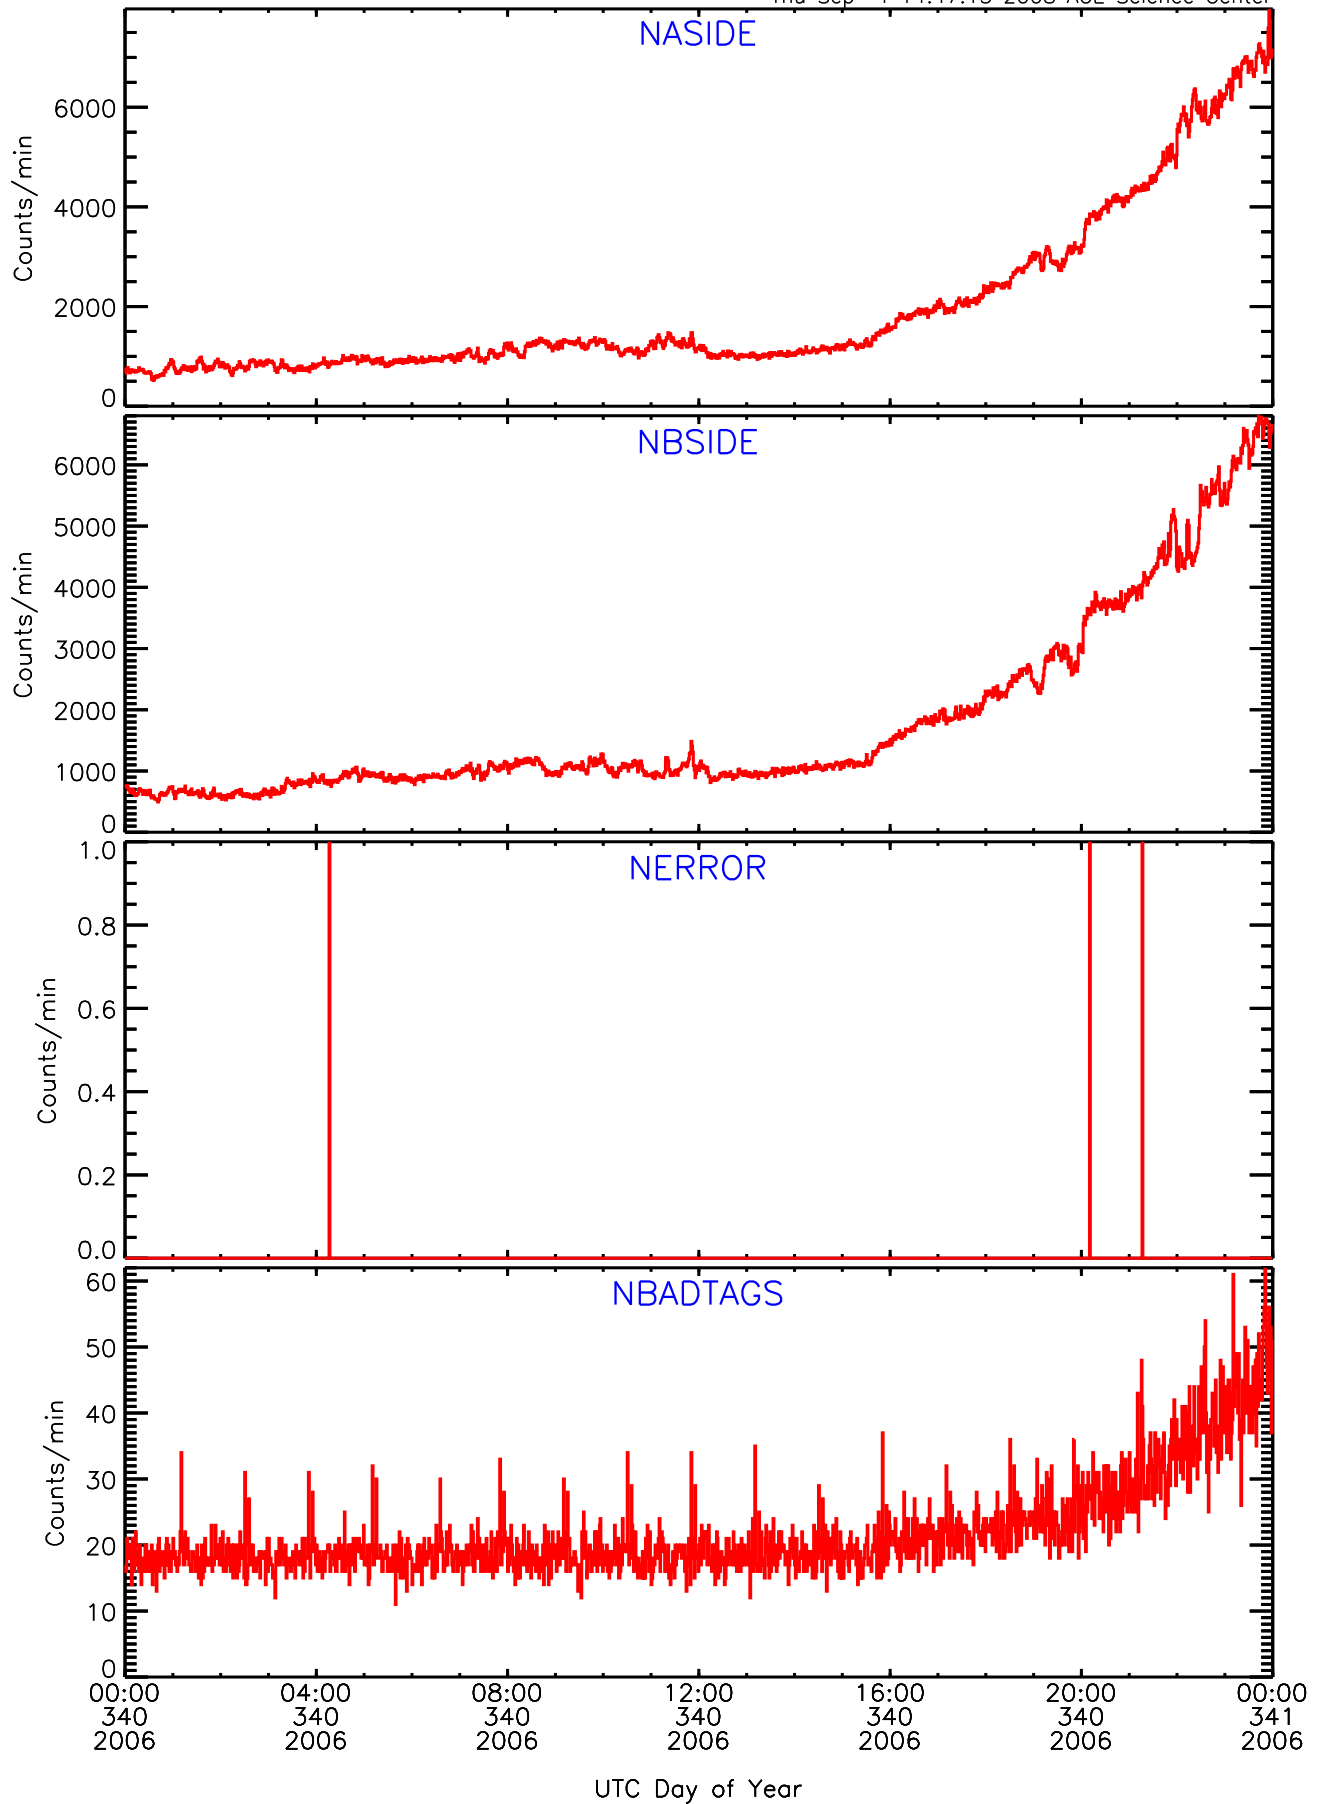

LET behind Livetime/Trigger Data for 2006-340

Thu Sep 4 14:47:47 2008 ACE Science Center

LET behind EVPRATES Data for 2006-340

Thu Sep 4 14:47:14 2008 ACE Science Center

LET behind EVPRATES Data for 2006-340

Thu Sep 4 14:47:15 2008 ACE Science Center

LET behind EVPRATES Data for 2006-340

Thu Sep 4 14:47:15 2008 ACE Science Center

LET behind EVPRATES Data for 2006-340

Thu Sep 4 14:47:15 2008 ACE Science Center

LET behind BUFRATES Data for 2006-340

Thu Sep 4 14:47:30 2008 ACE Science Center

LET behind BUFRATES Data for 2006-340

Thu Sep 4 14:47:30 2008 ACE Science Center

LET behind BUFRATES Data for 2006-340

Thu Sep 4 14:47:30 2008 ACE Science Center

LET behind BUFRATES Data for 2006-340

Thu Sep 4 14:47:30 2008 ACE Science Center

LET behind BUFRATES Data for 2006-340

Thu Sep 4 14:47:31 2008 ACE Science Center

LET behind BUFRATES Data for 2006-340

Thu Sep 4 14:47:31 2008 ACE Science Center