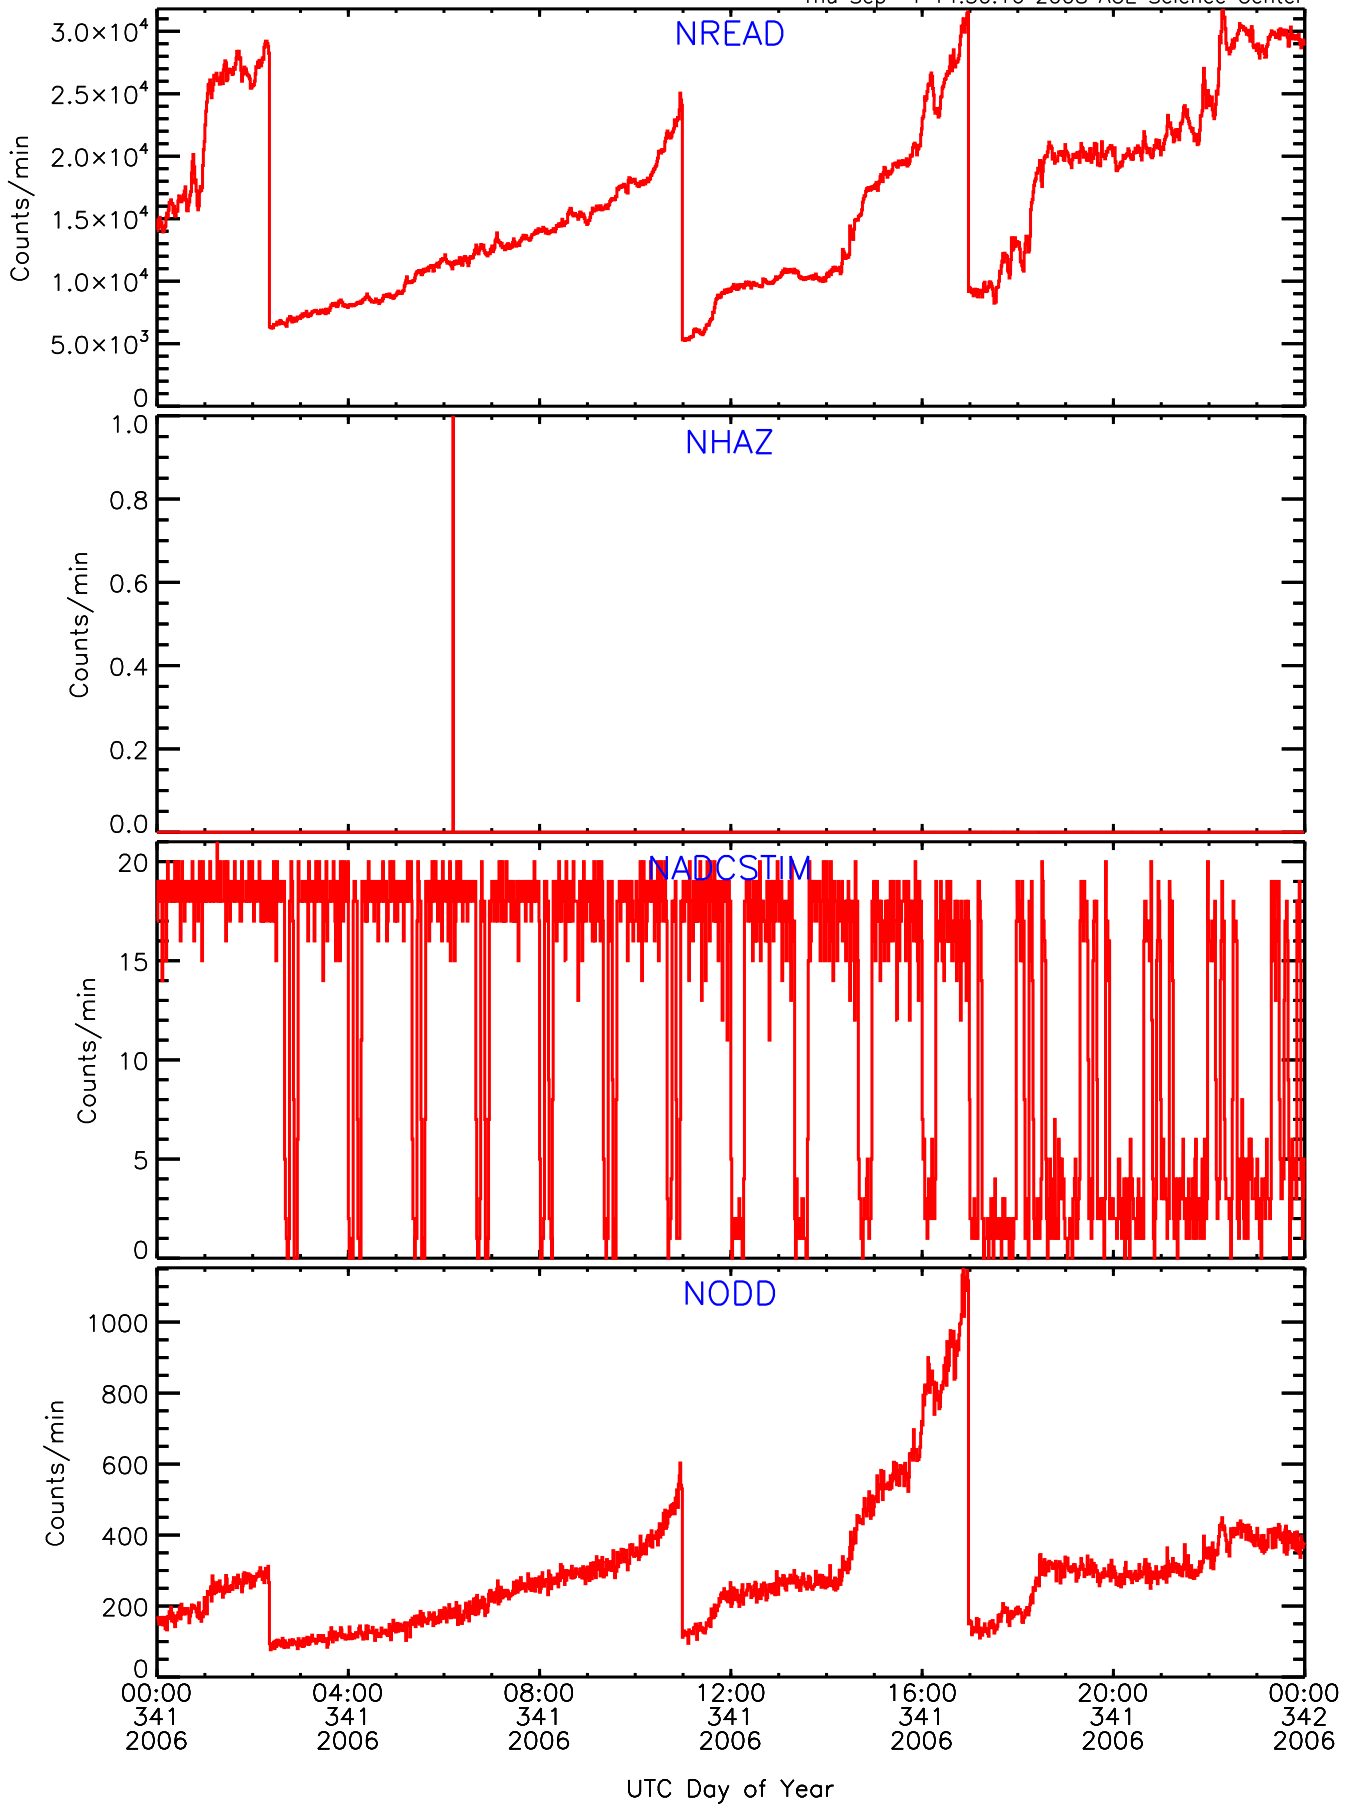

LET behind Livetime/Trigger Data for 2006-341

Thu Sep 4 14:50:49 2008 ACE Science Center

LET behind EVPRATES Data for 2006-341

Thu Sep 4 14:50:16 2008 ACE Science Center

LET behind EVPRATES Data for 2006-341

Thu Sep 4 14:50:17 2008 ACE Science Center

LET behind EVPRATES Data for 2006-341

Thu Sep 4 14:50:17 2008 ACE Science Center

LET behind EVPRATES Data for 2006-341

Thu Sep 4 14:50:17 2008 ACE Science Center

LET behind BUFRATES Data for 2006-341

Thu Sep 4 14:50:31 2008 ACE Science Center

LET behind BUFRATES Data for 2006-341

Thu Sep 4 14:50:32 2008 ACE Science Center

LET behind BUFRATES Data for 2006-341

Thu Sep 4 14:50:32 2008 ACE Science Center

LET behind BUFRATES Data for 2006-341

Thu Sep 4 14:50:32 2008 ACE Science Center

LET behind BUFRATES Data for 2006-341

Thu Sep 4 14:50:32 2008 ACE Science Center

LET behind BUFRATES Data for 2006-341

Thu Sep 4 14:50:33 2008 ACE Science Center