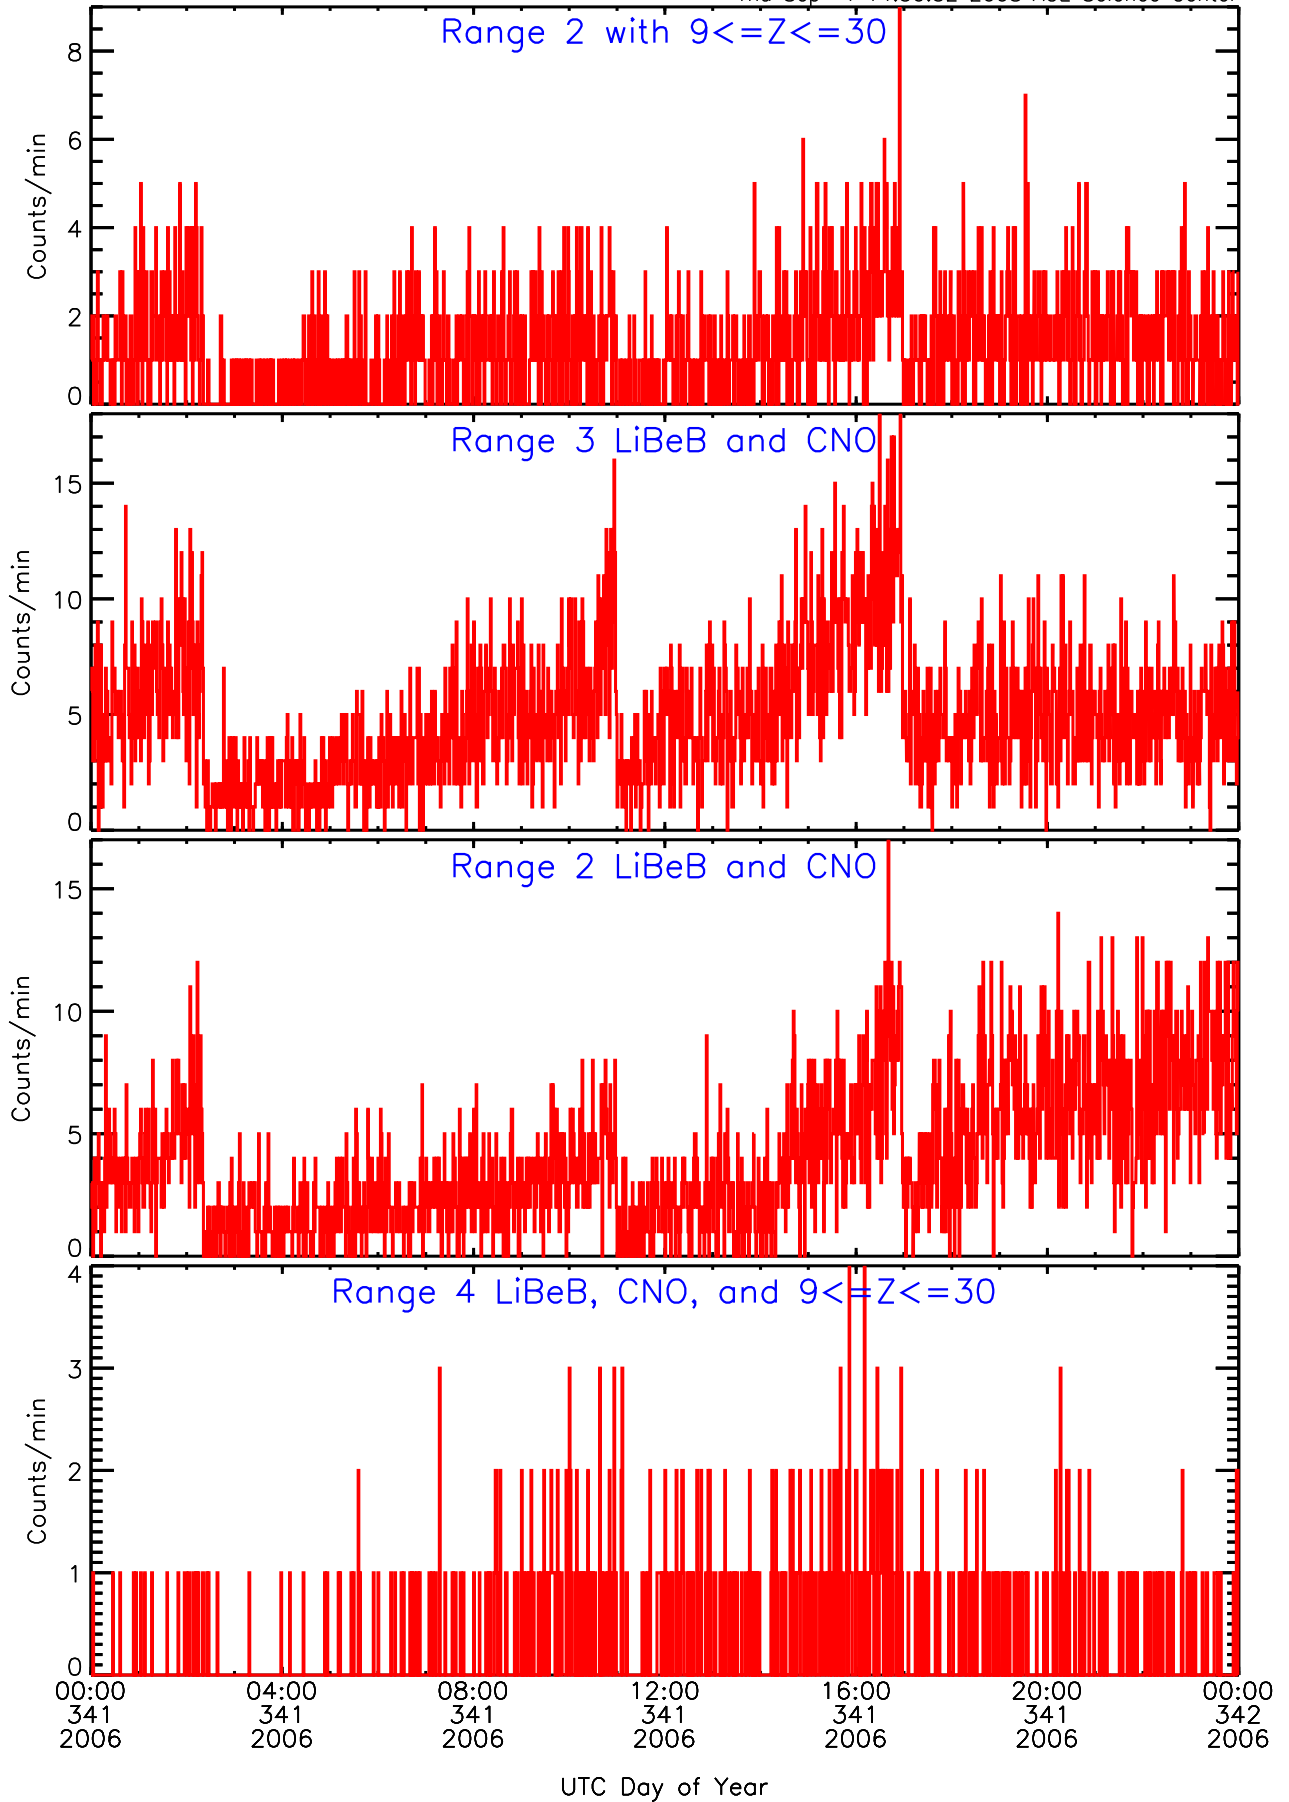

LET behind Livetime/Trigger Data for 2006-341

Thu Sep 4 14:50:49 2008 ACE Science Center

LET behind EVPRATES Data for 2006-341

Thu Sep 4 14:50:16 2008 ACE Science Center

LET behind EVPRATES Data for 2006-341

Thu Sep 4 14:50:17 2008 ACE Science Center

LET behind EVPRATES Data for 2006-341

Thu Sep 4 14:50:17 2008 ACE Science Center

LET behind EVPRATES Data for 2006-341

Thu Sep 4 14:50:17 2008 ACE Science Center

LET behind BUFRATES Data for 2006-341

Thu Sep 4 14:50:31 2008 ACE Science Center

LET behind BUFRATES Data for 2006-341

Thu Sep 4 14:50:32 2008 ACE Science Center

LET behind BUFRATES Data for 2006-341

Thu Sep 4 14:50:32 2008 ACE Science Center

LET behind BUFRATES Data for 2006-341

Thu Sep 4 14:50:32 2008 ACE Science Center

LET behind BUFRATES Data for 2006-341

Thu Sep 4 14:50:32 2008 ACE Science Center

LET behind BUFRATES Data for 2006-341

Thu Sep 4 14:50:33 2008 ACE Science Center