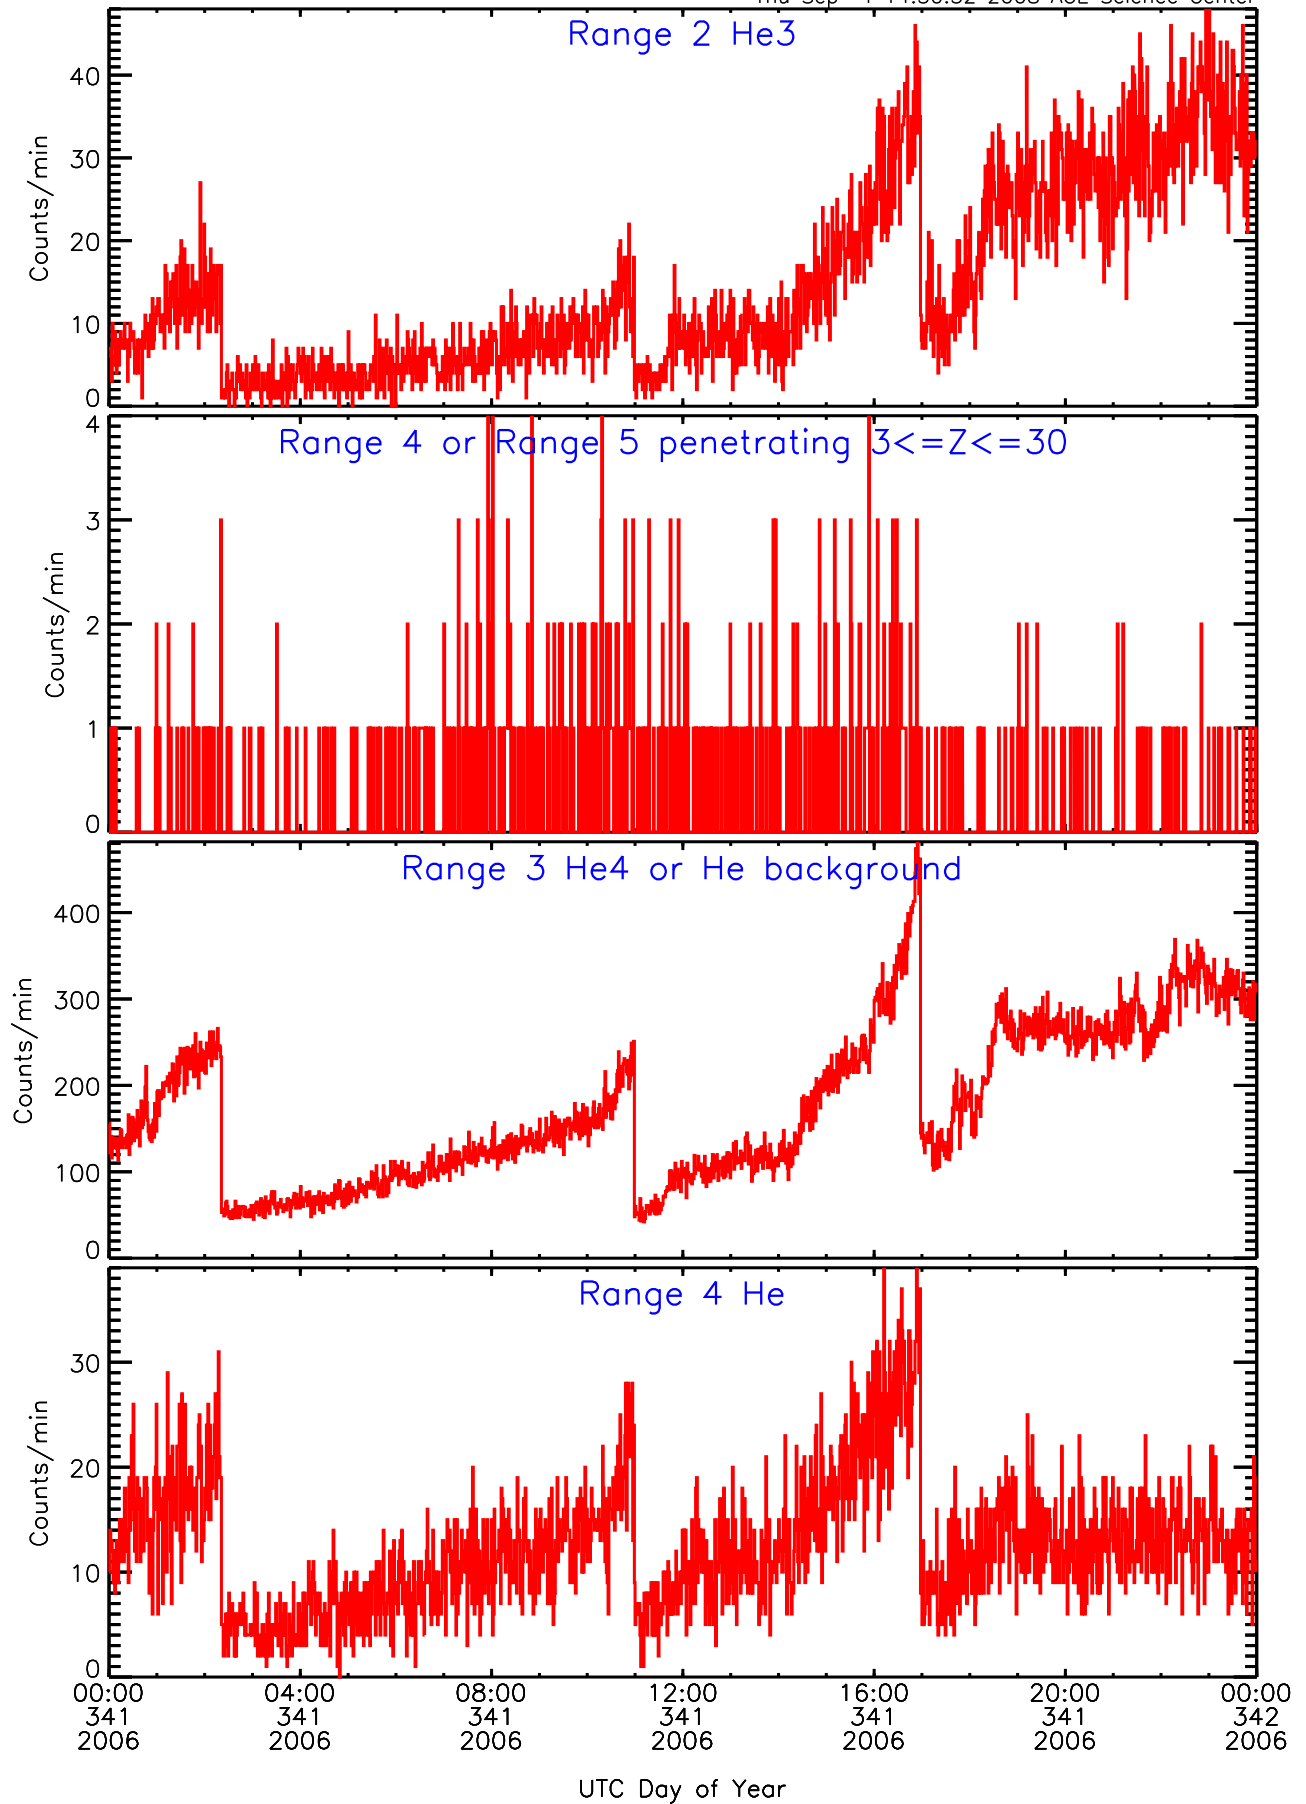

LET behind Livetime/Trigger Data for 2006-341

Thu Sep 4 14:50:49 2008 ACE Science Center

LET behind EVPRATES Data for 2006-341

Thu Sep 4 14:50:16 2008 ACE Science Center

LET behind EVPRATES Data for 2006-341

Thu Sep 4 14:50:17 2008 ACE Science Center

LET behind EVPRATES Data for 2006-341

Thu Sep 4 14:50:17 2008 ACE Science Center

LET behind EVPRATES Data for 2006-341

Thu Sep 4 14:50:17 2008 ACE Science Center

LET behind BUFRATES Data for 2006-341

Thu Sep 4 14:50:31 2008 ACE Science Center

LET behind BUFRATES Data for 2006-341

Thu Sep 4 14:50:32 2008 ACE Science Center

LET behind BUFRATES Data for 2006-341

Thu Sep 4 14:50:32 2008 ACE Science Center

LET behind BUFRATES Data for 2006-341

Thu Sep 4 14:50:32 2008 ACE Science Center

LET behind BUFRATES Data for 2006-341

Thu Sep 4 14:50:32 2008 ACE Science Center

LET behind BUFRATES Data for 2006-341

Thu Sep 4 14:50:33 2008 ACE Science Center