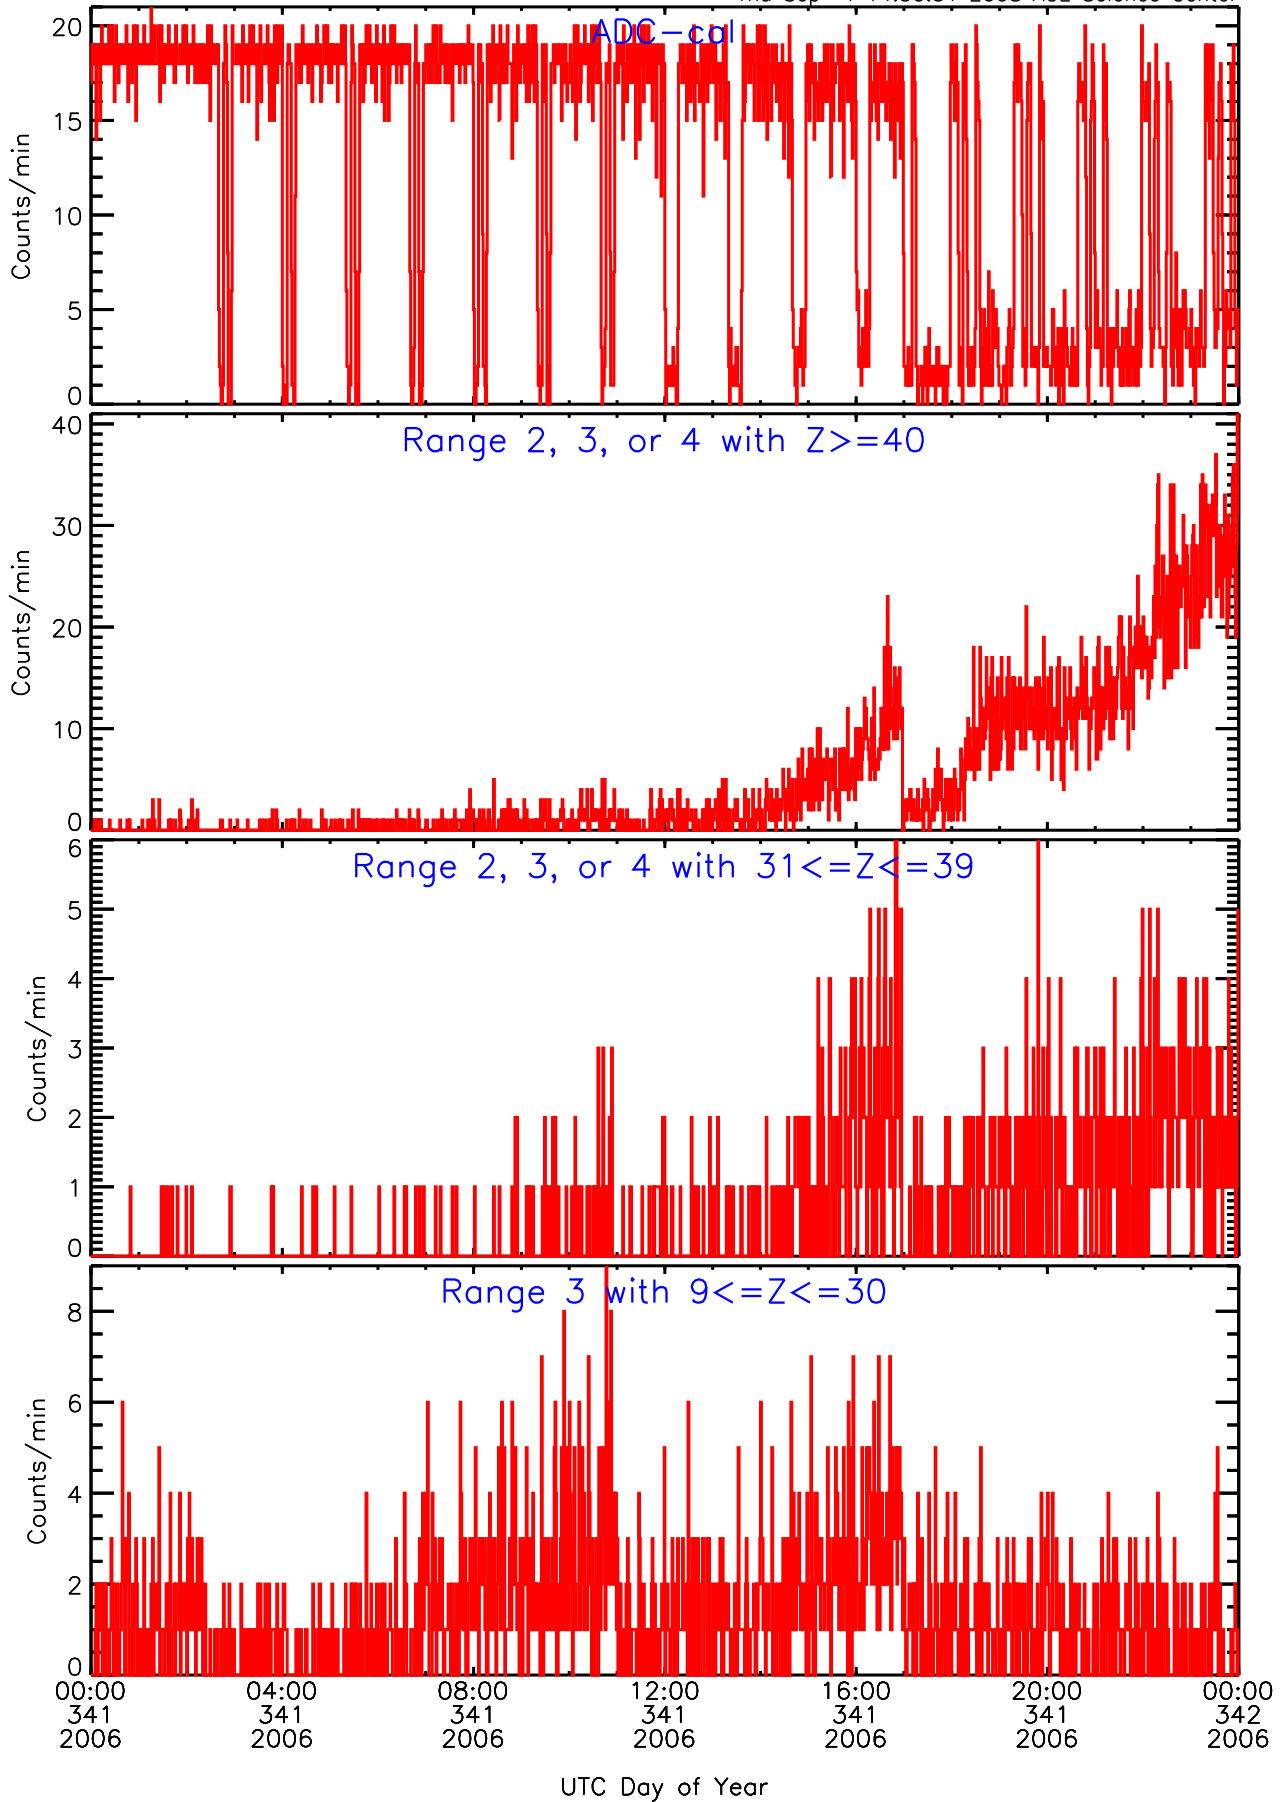

LET behind Livetime/Trigger Data for 2006-341

Thu Sep 4 14:50:49 2008 ACE Science Center

LET behind EVPRATES Data for 2006-341

Thu Sep 4 14:50:16 2008 ACE Science Center

LET behind EVPRATES Data for 2006-341

Thu Sep 4 14:50:17 2008 ACE Science Center

LET behind EVPRATES Data for 2006-341

Thu Sep 4 14:50:17 2008 ACE Science Center

LET behind EVPRATES Data for 2006-341

Thu Sep 4 14:50:17 2008 ACE Science Center

LET behind BUFRATES Data for 2006-341

Thu Sep 4 14:50:31 2008 ACE Science Center

LET behind BUFRATES Data for 2006-341

Thu Sep 4 14:50:32 2008 ACE Science Center

LET behind BUFRATES Data for 2006-341

Thu Sep 4 14:50:32 2008 ACE Science Center

LET behind BUFRATES Data for 2006-341

Thu Sep 4 14:50:32 2008 ACE Science Center

LET behind BUFRATES Data for 2006-341

Thu Sep 4 14:50:32 2008 ACE Science Center

LET behind BUFRATES Data for 2006-341

Thu Sep 4 14:50:33 2008 ACE Science Center