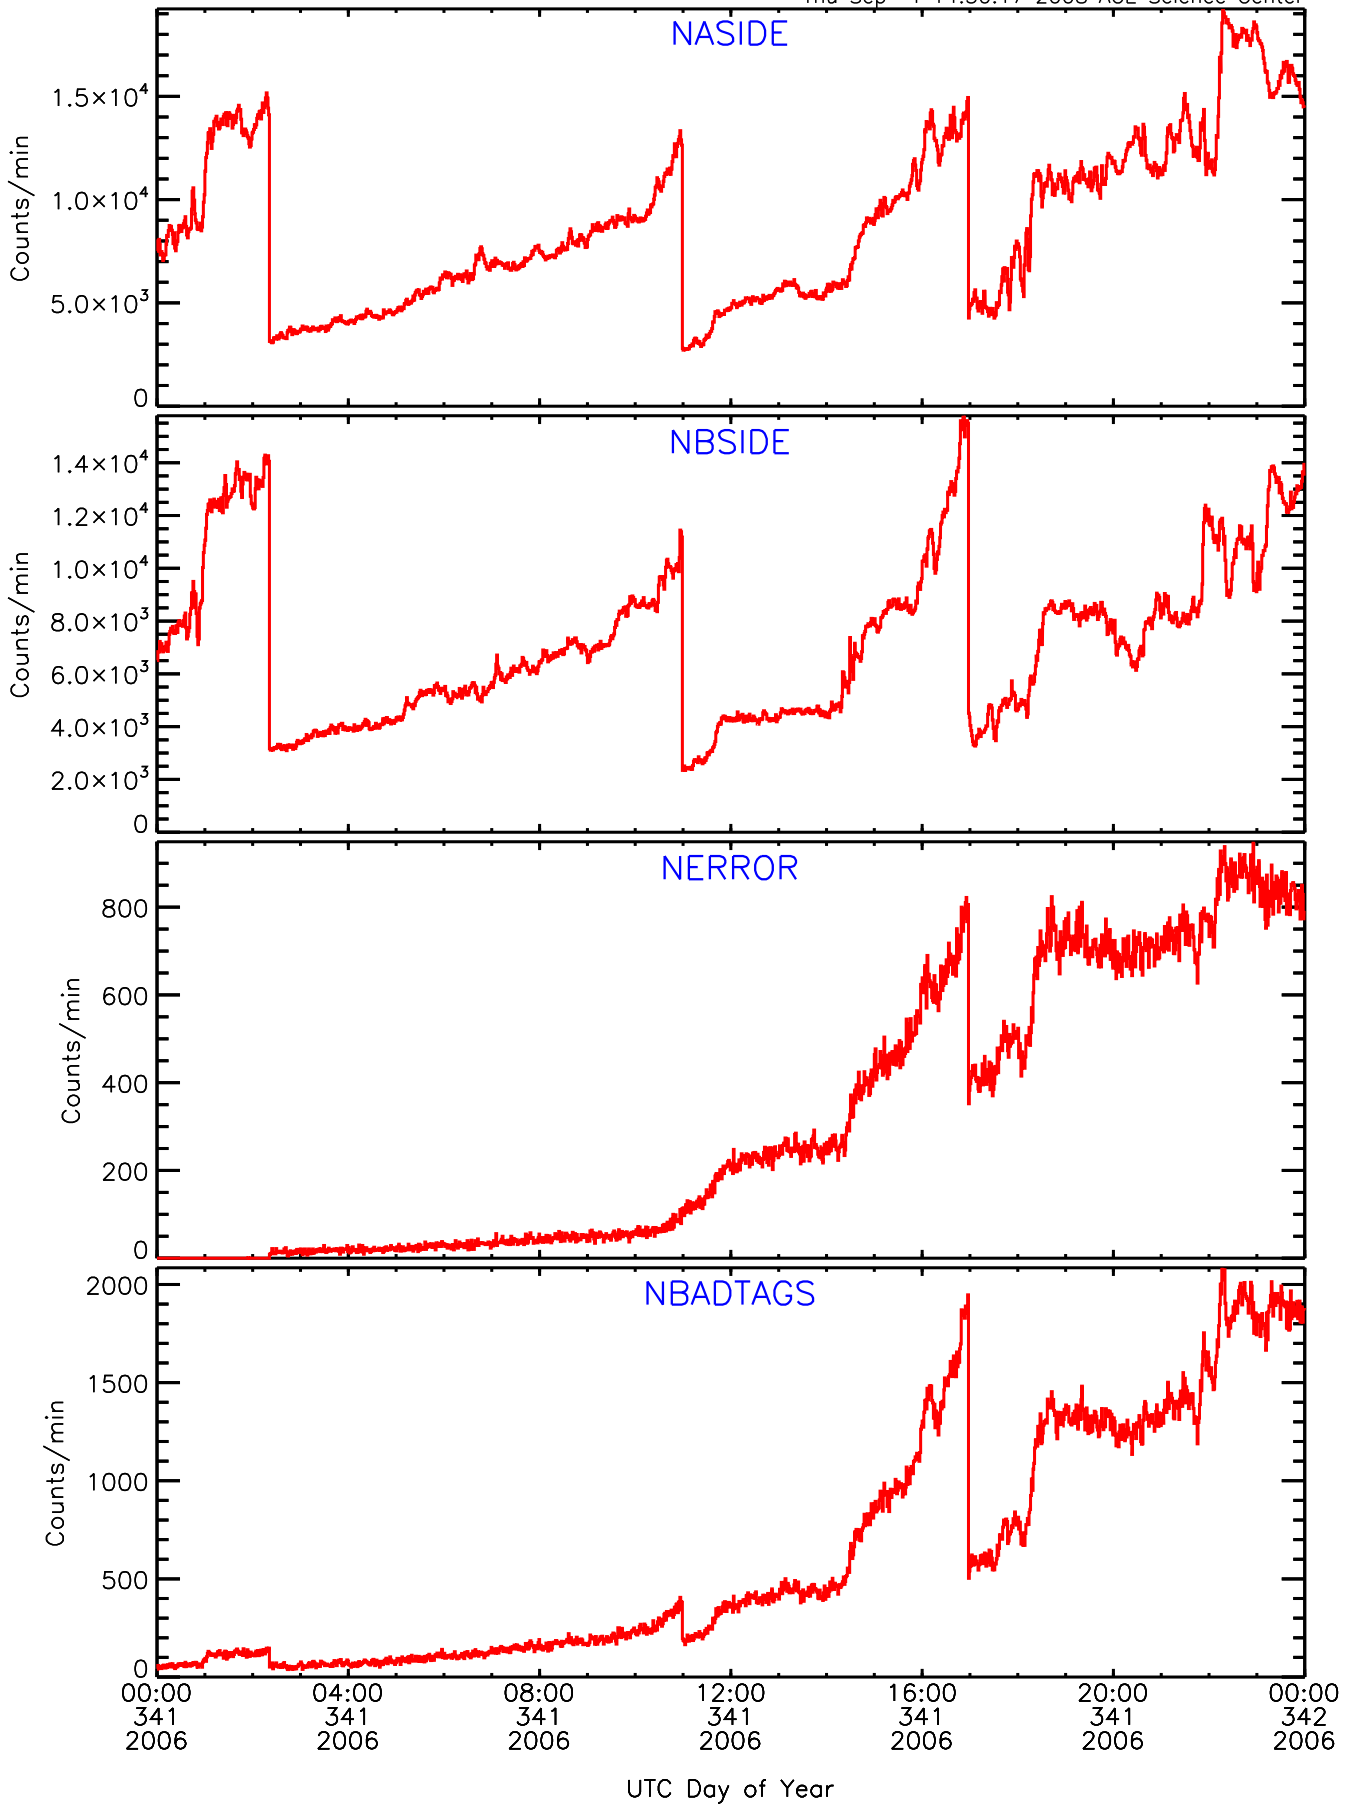

LET behind Livetime/Trigger Data for 2006-341

Thu Sep 4 14:50:49 2008 ACE Science Center

LET behind EVPRATES Data for 2006-341

Thu Sep 4 14:50:16 2008 ACE Science Center

LET behind EVPRATES Data for 2006-341

Thu Sep 4 14:50:17 2008 ACE Science Center

LET behind EVPRATES Data for 2006-341

Thu Sep 4 14:50:17 2008 ACE Science Center

LET behind EVPRATES Data for 2006-341

Thu Sep 4 14:50:17 2008 ACE Science Center

LET behind BUFRATES Data for 2006-341

Thu Sep 4 14:50:31 2008 ACE Science Center

LET behind BUFRATES Data for 2006-341

Thu Sep 4 14:50:32 2008 ACE Science Center

LET behind BUFRATES Data for 2006-341

Thu Sep 4 14:50:32 2008 ACE Science Center

LET behind BUFRATES Data for 2006-341

Thu Sep 4 14:50:32 2008 ACE Science Center

LET behind BUFRATES Data for 2006-341

Thu Sep 4 14:50:32 2008 ACE Science Center

LET behind BUFRATES Data for 2006-341

Thu Sep 4 14:50:33 2008 ACE Science Center