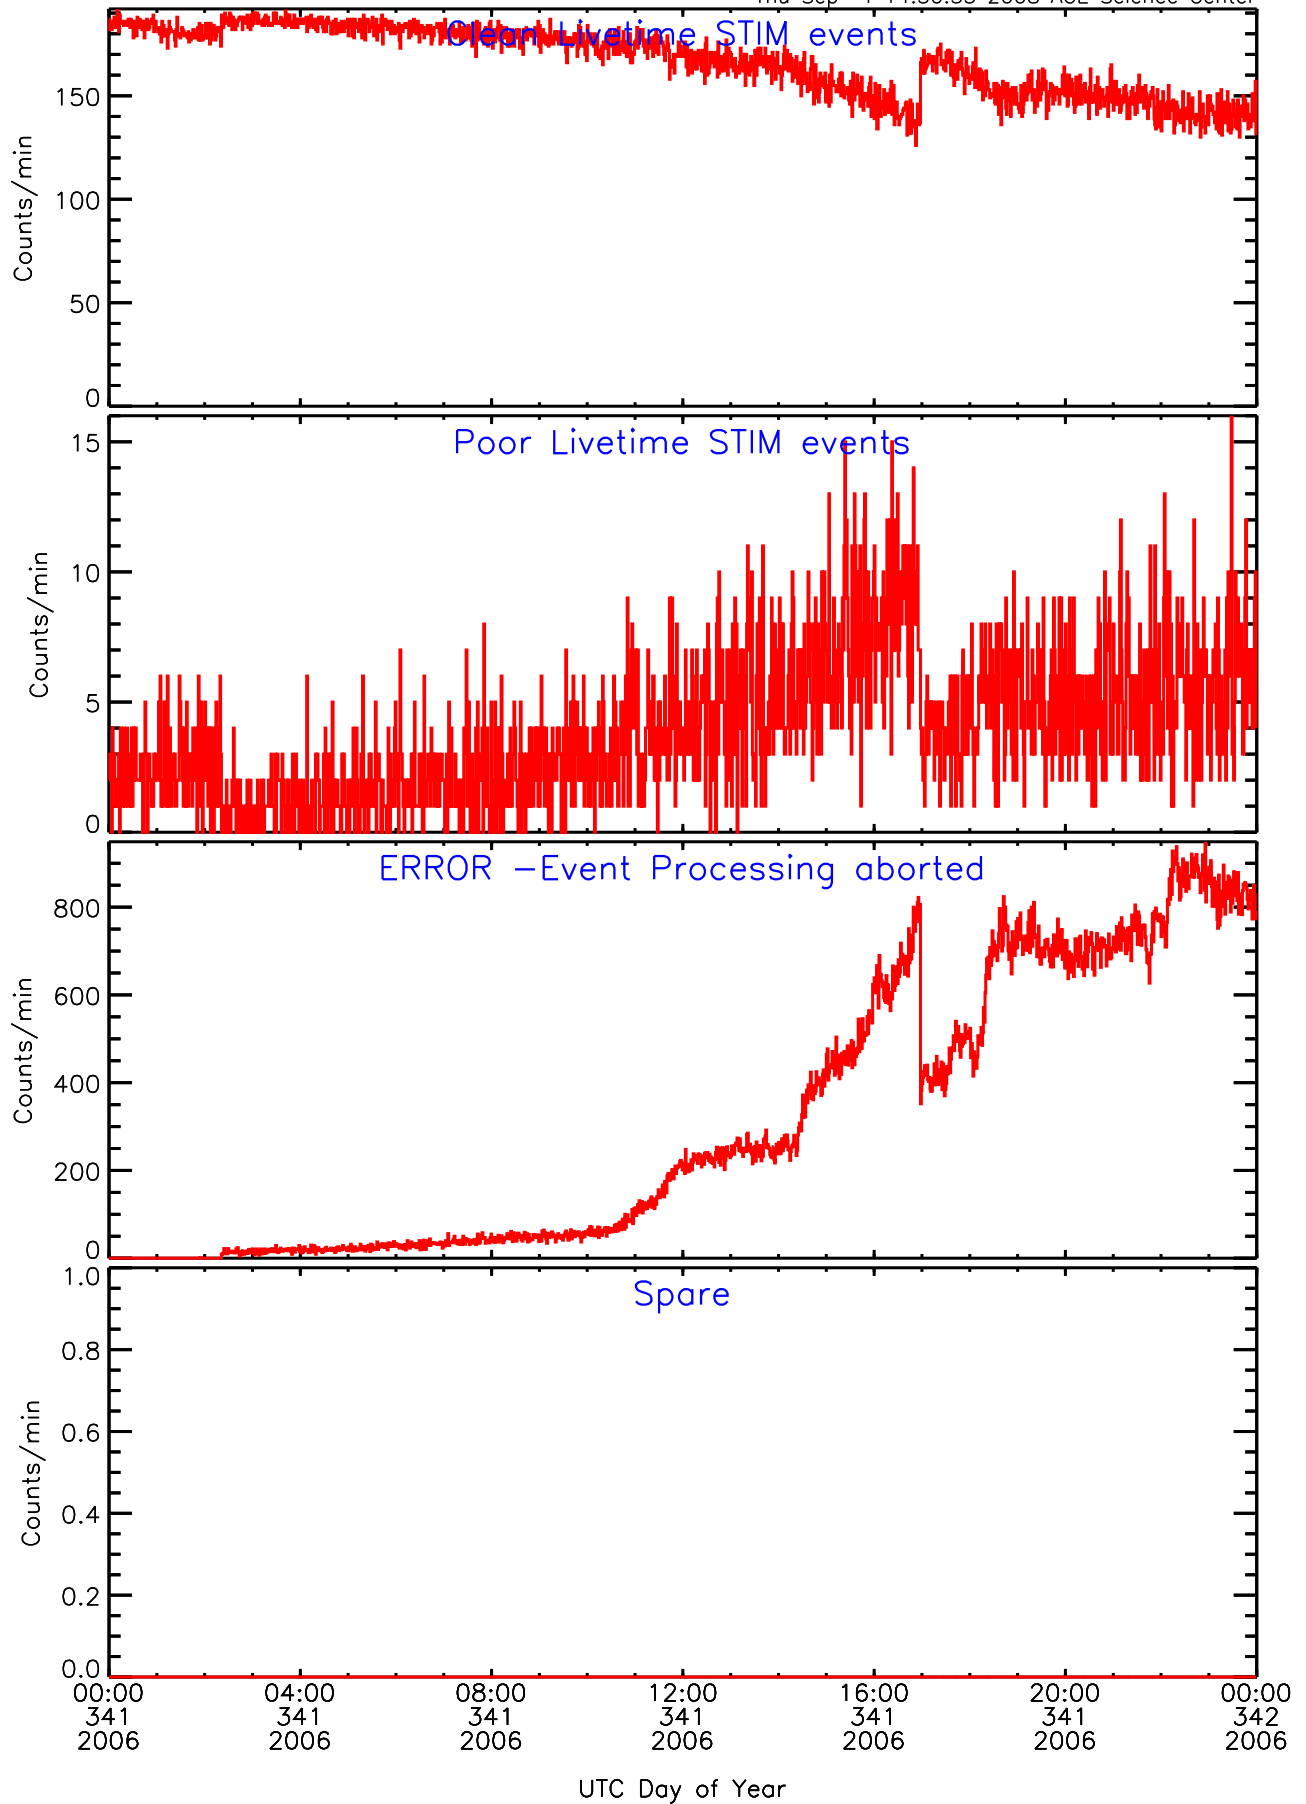

LET behind Livetime/Trigger Data for 2006-341

Thu Sep 4 14:50:49 2008 ACE Science Center

LET behind EVPRATES Data for 2006-341

Thu Sep 4 14:50:16 2008 ACE Science Center

LET behind EVPRATES Data for 2006-341

LET behind BUFRATES Data for 2006-341

Thu Sep 4 14:50:31 2008 ACE Science Center

LET behind BUFRATES Data for 2006-341

Thu Sep 4 14:50:32 2008 ACE Science Center

LET behind BUFRATES Data for 2006-341

Thu Sep 4 14:50:32 2008 ACE Science Center

LET behind BUFRATES Data for 2006-341

Thu Sep 4 14:50:32 2008 ACE Science Center

LET behind BUFRATES Data for 2006-341

Thu Sep 4 14:50:32 2008 ACE Science Center

LET behind BUFRATES Data for 2006-341

Thu Sep 4 14:50:33 2008 ACE Science Center

LET behind BUFRATES Data for 2006-341

Thu Sep 4 14:50:33 2008 ACE Science Center

LET behind BUFRATES Data for 2006-341

Thu Sep 4 14:50:33 2008 ACE Science Center