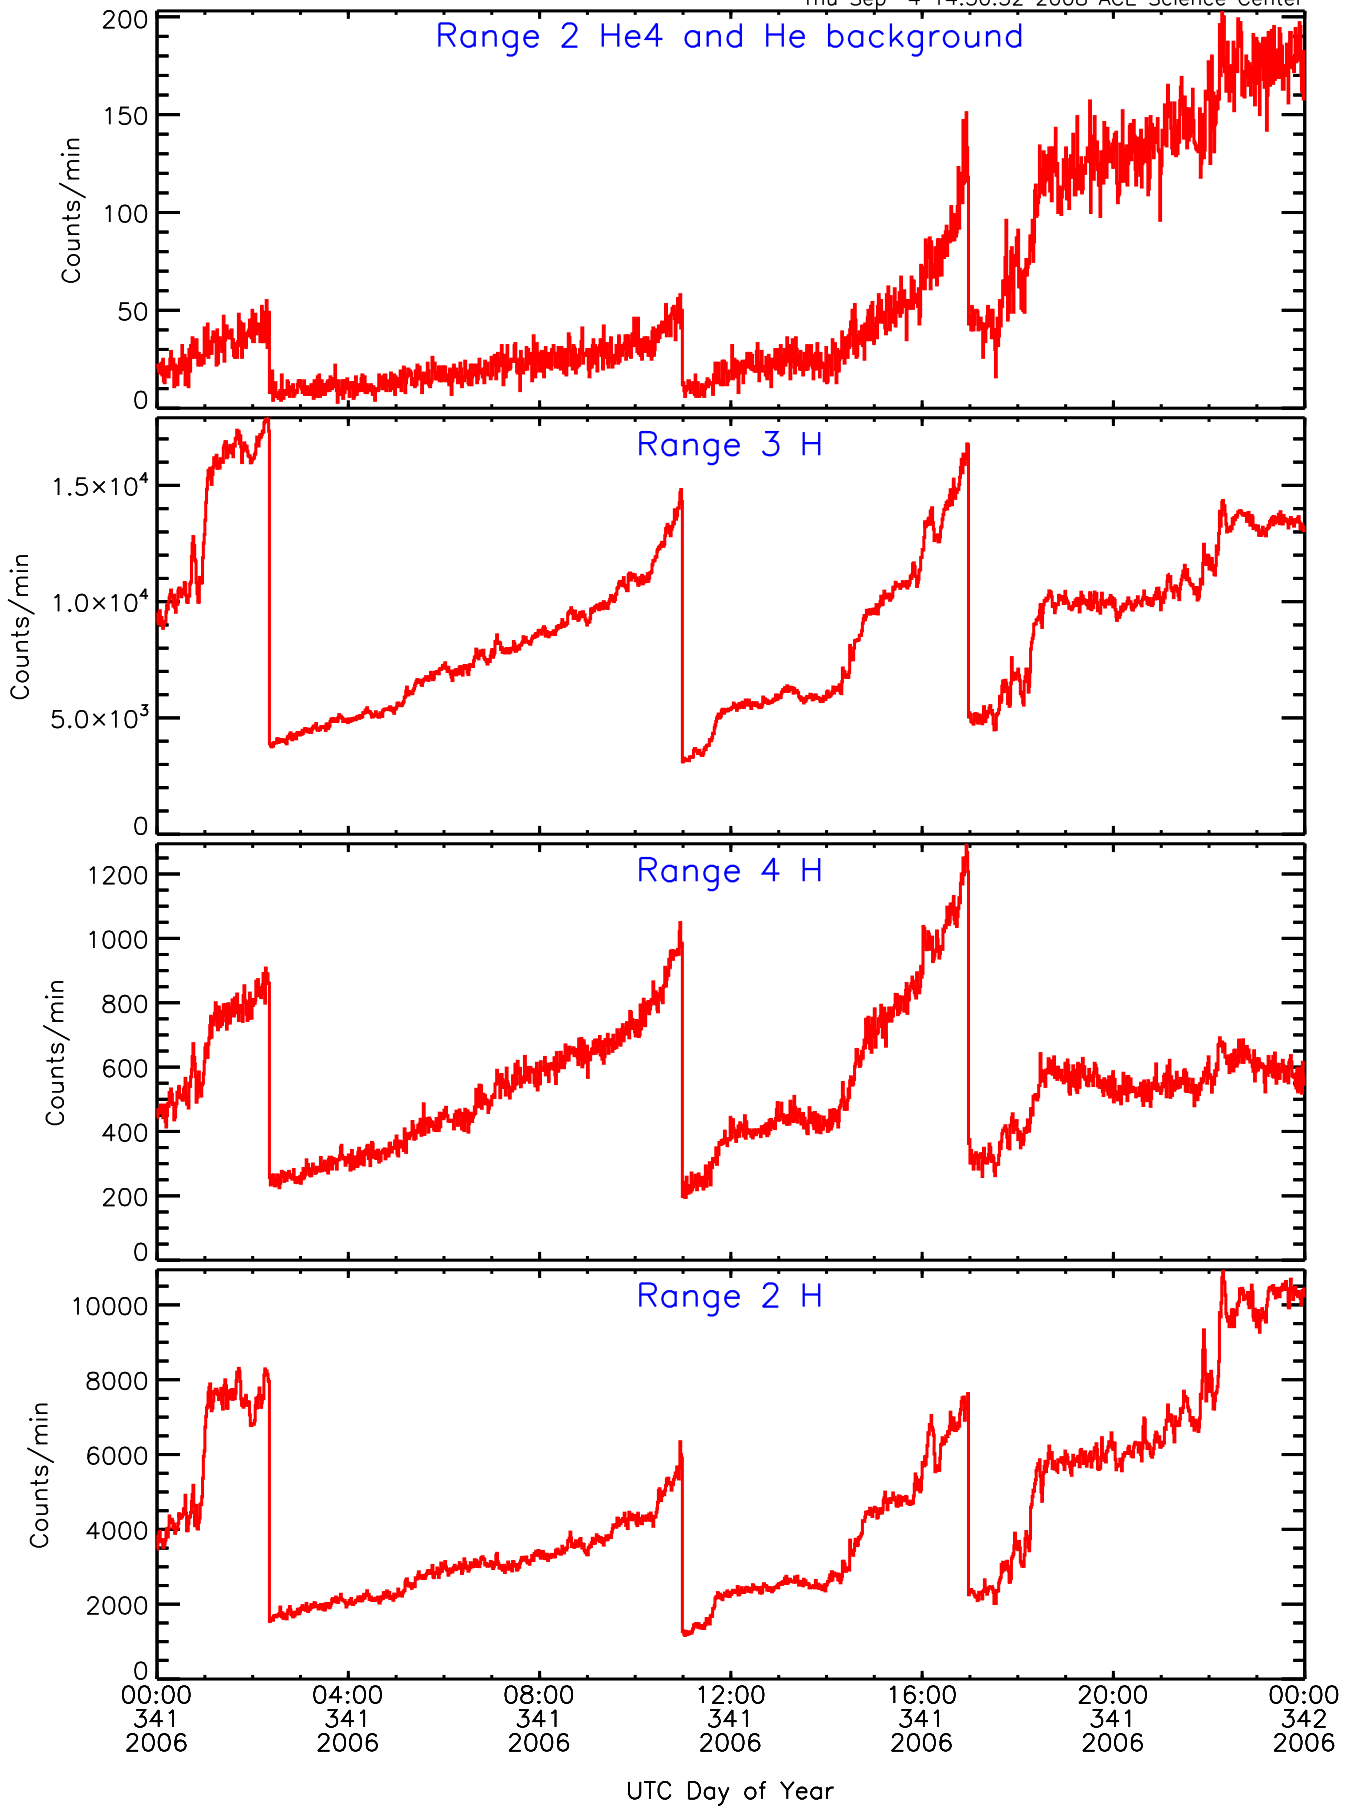

LET behind Livetime/Trigger Data for 2006-341

Thu Sep 4 14:50:49 2008 ACE Science Center

LET behind EVPRATES Data for 2006-341

Thu Sep 4 14:50:16 2008 ACE Science Center

LET behind EVPRATES Data for 2006-341

Thu Sep 4 14:50:17 2008 ACE Science Center

LET behind EVPRATES Data for 2006-341

Thu Sep 4 14:50:17 2008 ACE Science Center

LET behind EVPRATES Data for 2006-341

Thu Sep 4 14:50:17 2008 ACE Science Center

LET behind BUFRATES Data for 2006-341

Thu Sep 4 14:50:31 2008 ACE Science Center

LET behind BUFRATES Data for 2006-341

Thu Sep 4 14:50:32 2008 ACE Science Center

LET behind BUFRATES Data for 2006-341

Thu Sep 4 14:50:32 2008 ACE Science Center

LET behind BUFRATES Data for 2006-341

Thu Sep 4 14:50:32 2008 ACE Science Center

LET behind BUFRATES Data for 2006-341

Thu Sep 4 14:50:32 2008 ACE Science Center

LET behind BUFRATES Data for 2006-341

Thu Sep 4 14:50:33 2008 ACE Science Center