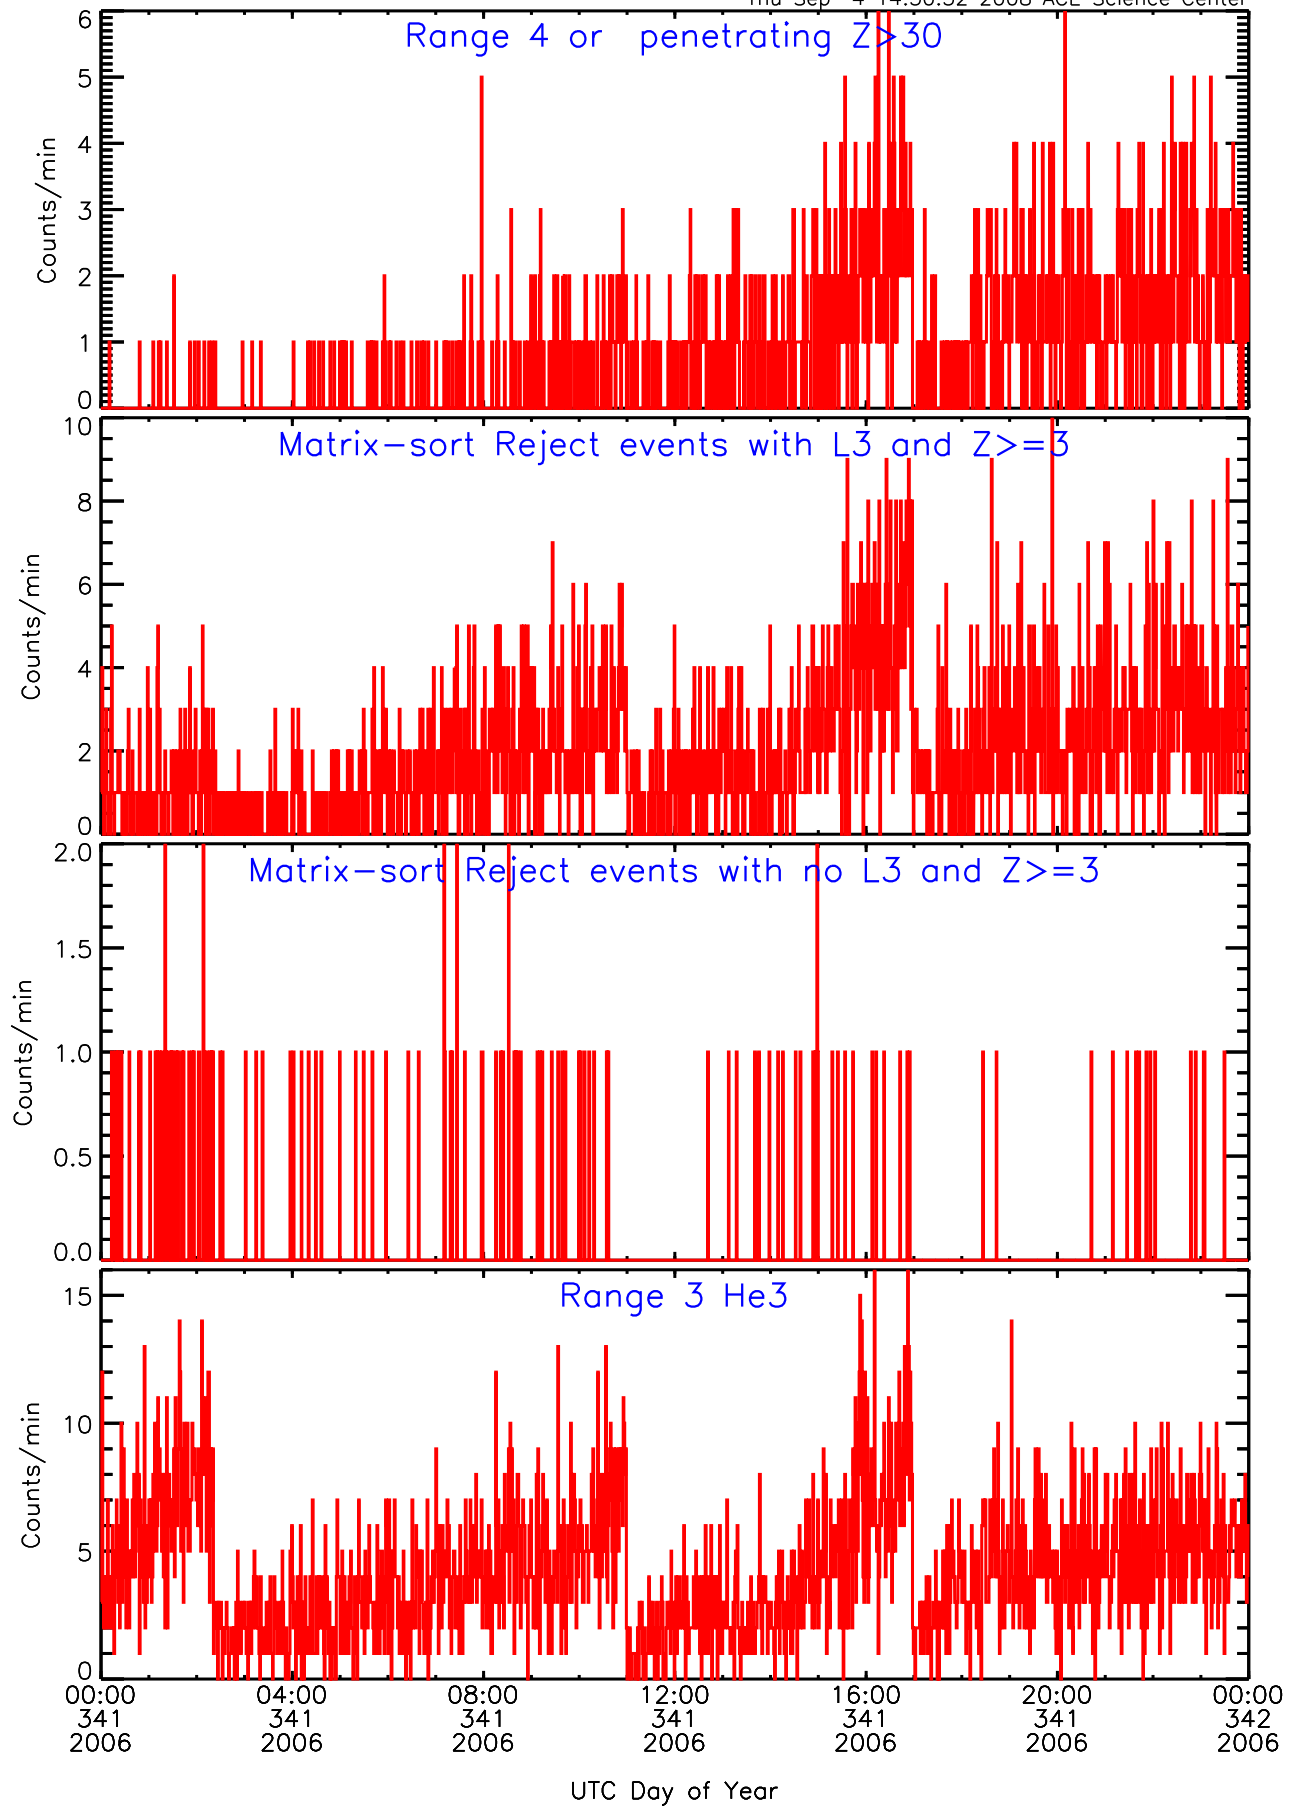

LET behind Livetime/Trigger Data for 2006-341

Thu Sep 4 14:50:49 2008 ACE Science Center

LET behind EVPRATES Data for 2006-341

Thu Sep 4 14:50:16 2008 ACE Science Center

LET behind EVPRATES Data for 2006-341

Thu Sep 4 14:50:17 2008 ACE Science Center

LET behind EVPRATES Data for 2006-341

Thu Sep 4 14:50:17 2008 ACE Science Center

LET behind EVPRATES Data for 2006-341

Thu Sep 4 14:50:17 2008 ACE Science Center

LET behind BUFRATES Data for 2006-341

Thu Sep 4 14:50:31 2008 ACE Science Center

LET behind BUFRATES Data for 2006-341

Thu Sep 4 14:50:32 2008 ACE Science Center

LET behind BUFRATES Data for 2006-341

Thu Sep 4 14:50:32 2008 ACE Science Center

LET behind BUFRATES Data for 2006-341

Thu Sep 4 14:50:32 2008 ACE Science Center

LET behind BUFRATES Data for 2006-341

Thu Sep 4 14:50:32 2008 ACE Science Center

LET behind BUFRATES Data for 2006-341

Thu Sep 4 14:50:33 2008 ACE Science Center