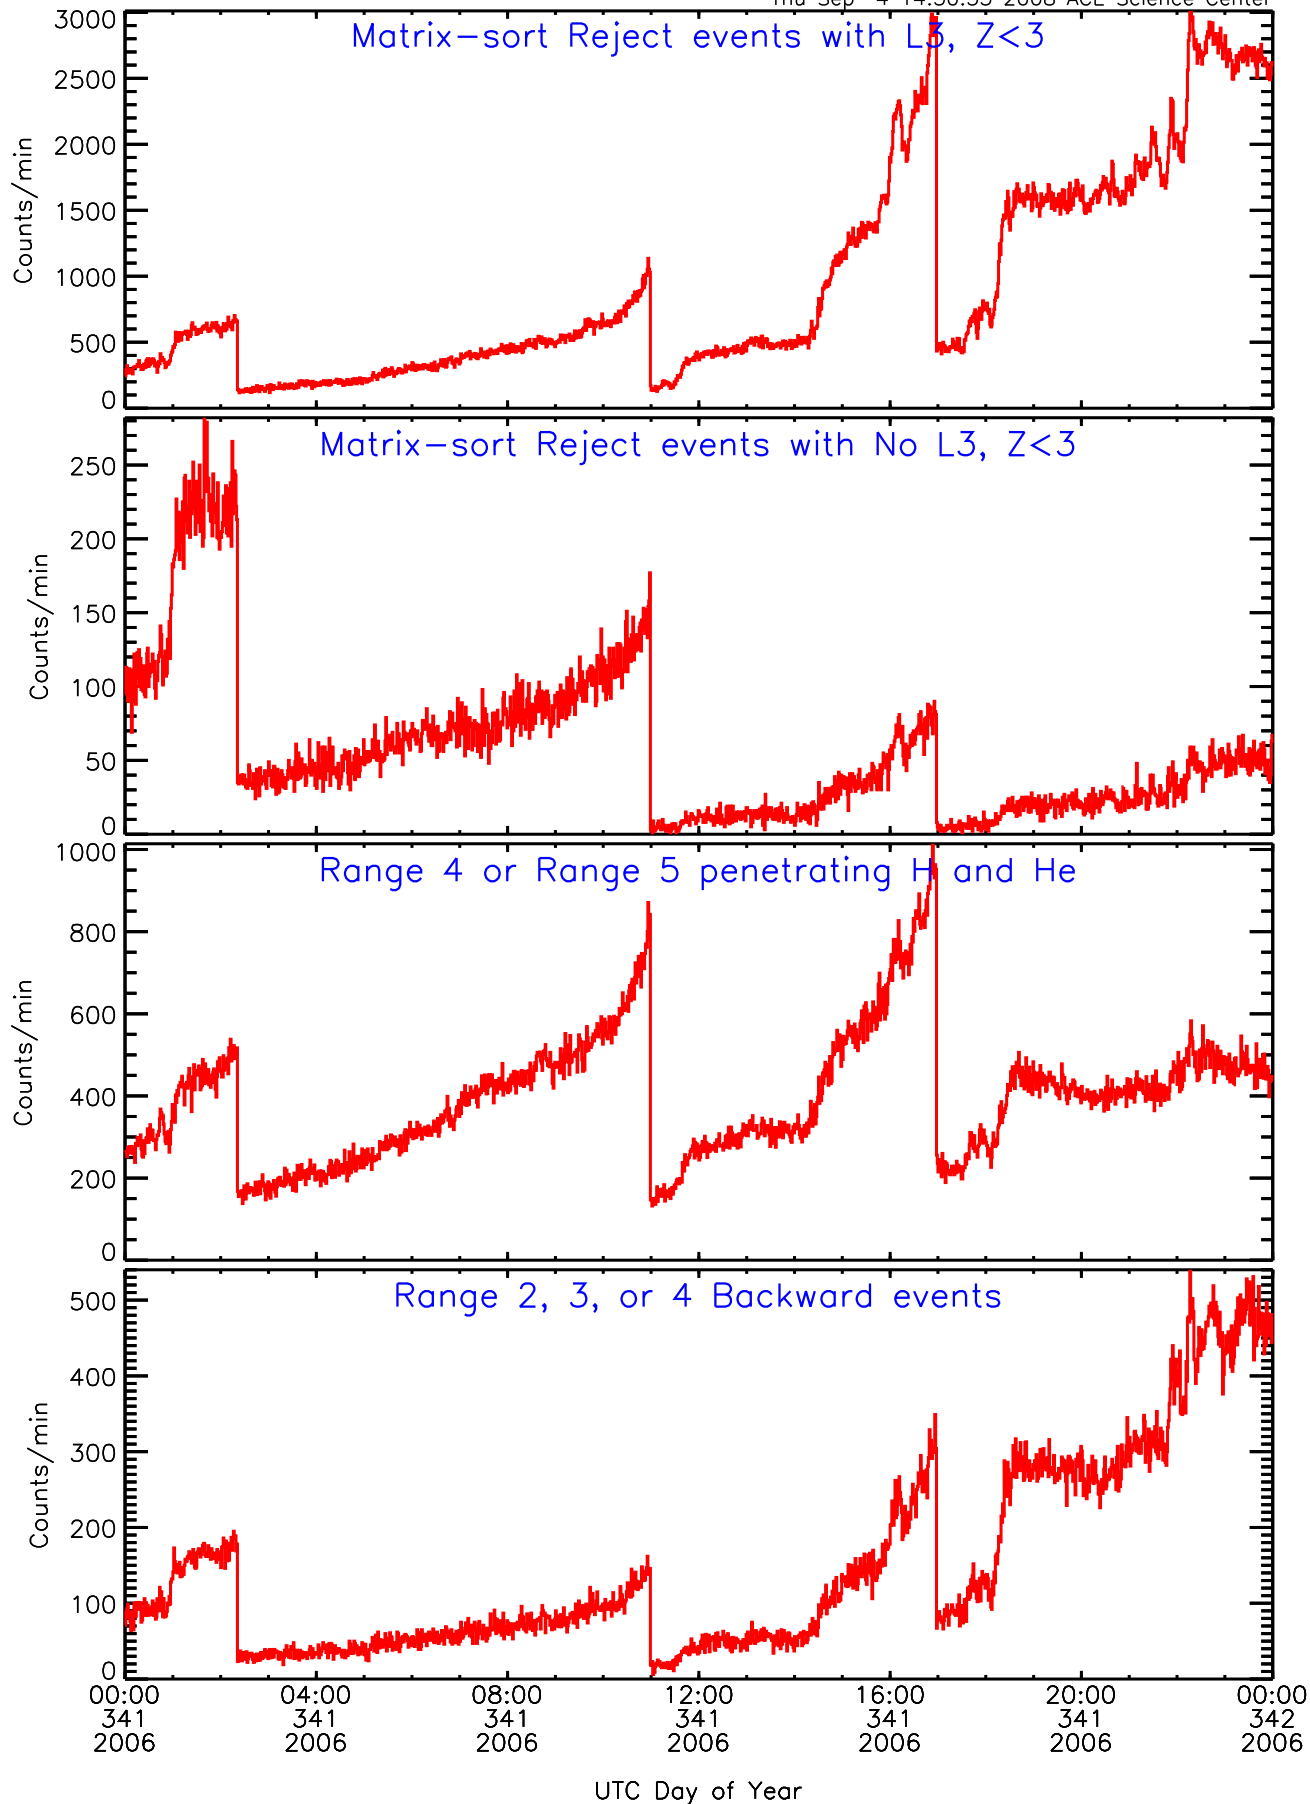

LET behind Livetime/Trigger Data for 2006-341

Thu Sep 4 14:50:49 2008 ACE Science Center

LET behind EVPRATES Data for 2006-341

Thu Sep 4 14:50:16 2008 ACE Science Center

LET behind EVPRATES Data for 2006-341

LET behind BUFRATES Data for 2006-341

Thu Sep 4 14:50:31 2008 ACE Science Center

LET behind BUFRATES Data for 2006-341

Thu Sep 4 14:50:32 2008 ACE Science Center

LET behind BUFRATES Data for 2006-341

Thu Sep 4 14:50:32 2008 ACE Science Center

LET behind BUFRATES Data for 2006-341

Thu Sep 4 14:50:32 2008 ACE Science Center

LET behind BUFRATES Data for 2006-341

Thu Sep 4 14:50:32 2008 ACE Science Center

LET behind BUFRATES Data for 2006-341

Thu Sep 4 14:50:33 2008 ACE Science Center

LET behind BUFRATES Data for 2006-341

Thu Sep 4 14:50:33 2008 ACE Science Center

LET behind BUFRATES Data for 2006-341

Thu Sep 4 14:50:33 2008 ACE Science Center