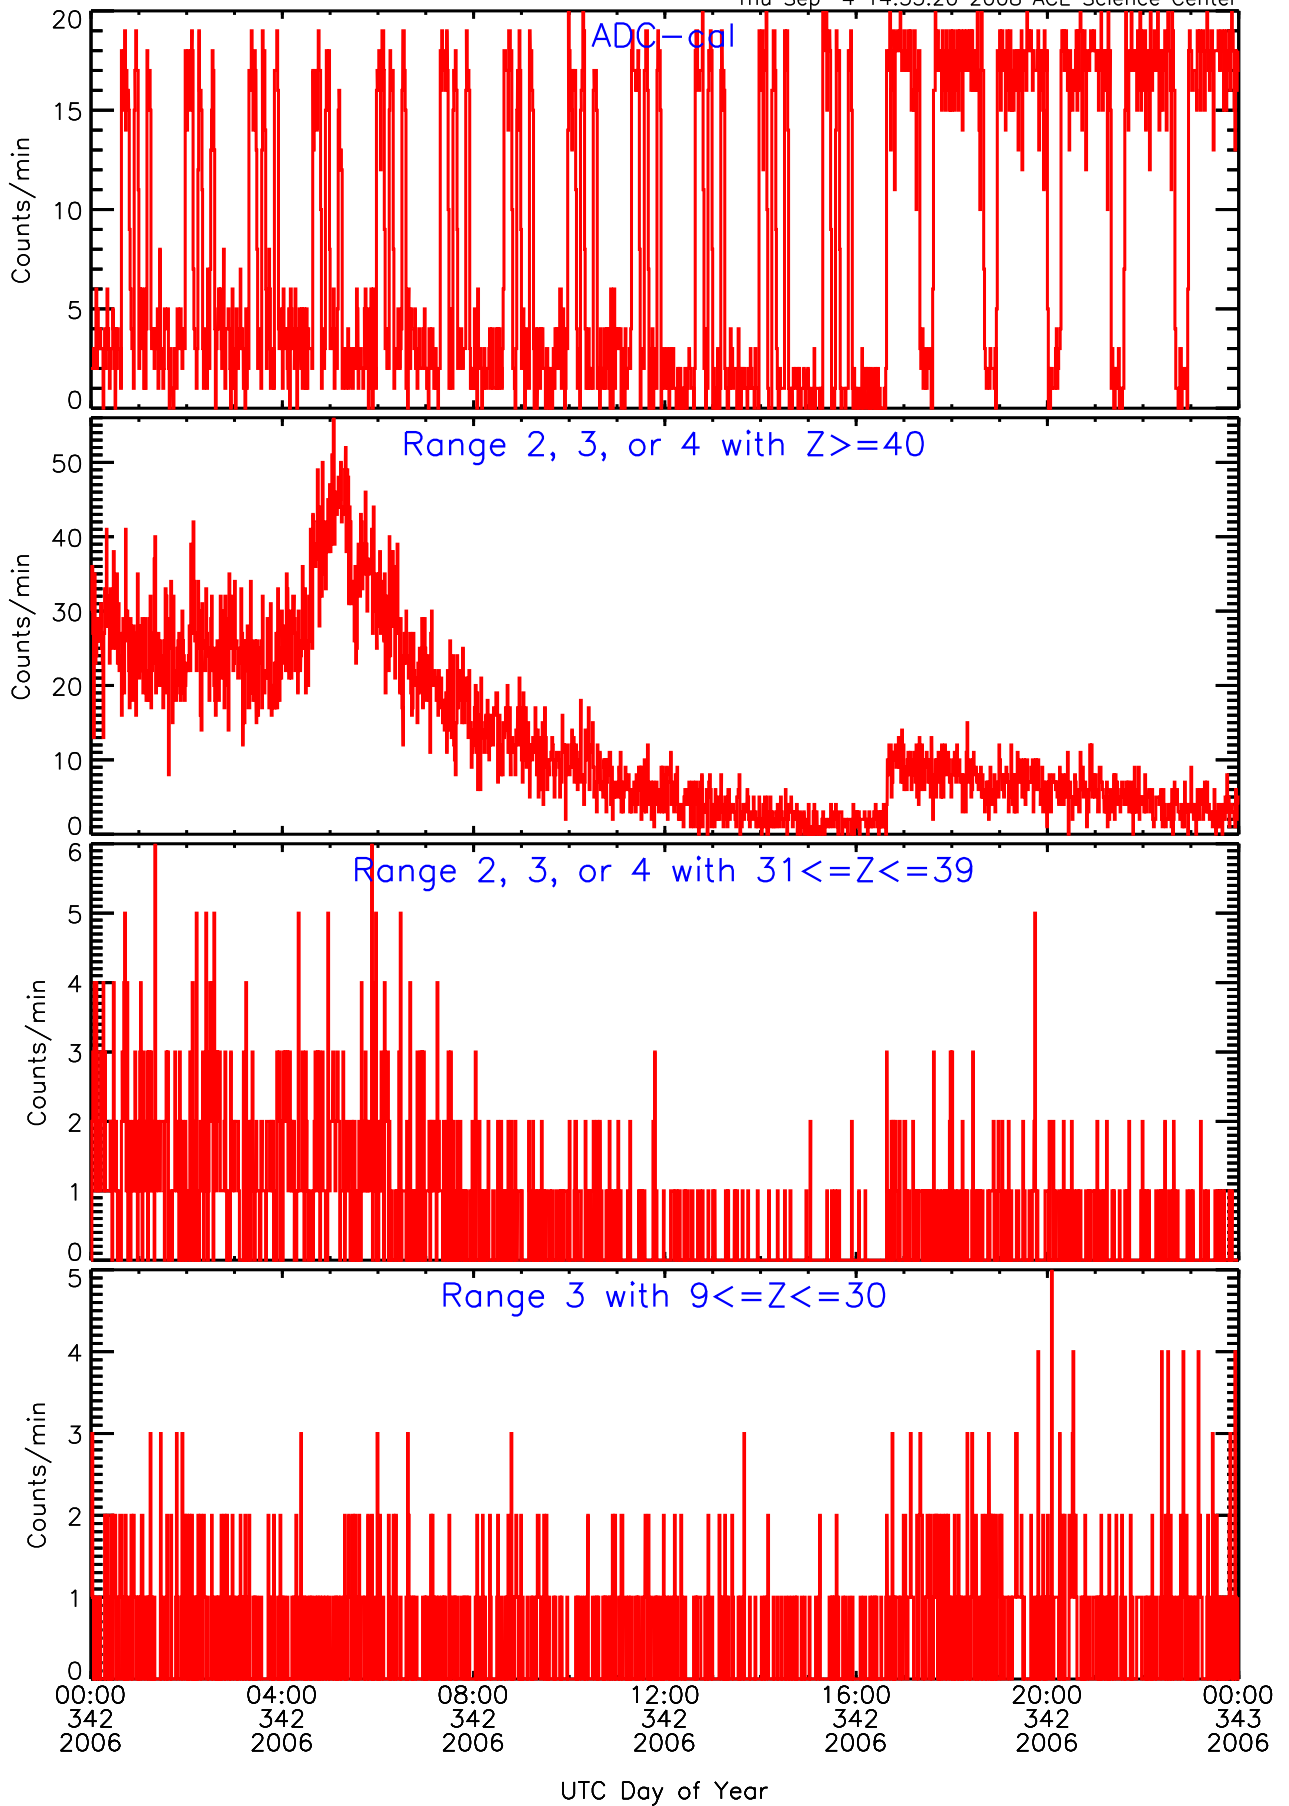

LET behind Livetime/Trigger Data for 2006-342

Thu Sep 4 14:53:38 2008 ACE Science Center

LET behind EVPRATES Data for 2006-342

Thu Sep 4 14:53:05 2008 ACE Science Center

LET behind EVPRATES Data for 2006-342

Thu Sep 4 14:53:05 2008 ACE Science Center

LET behind EVPRATES Data for 2006-342

Thu Sep 4 14:53:05 2008 ACE Science Center

LET behind EVPRATES Data for 2006-342

Thu Sep 4 14:53:06 2008 ACE Science Center

LET behind BUFRATES Data for 2006-342

Thu Sep 4 14:53:20 2008 ACE Science Center

LET behind BUFRATES Data for 2006-342

Thu Sep 4 14:53:20 2008 ACE Science Center

LET behind BUFRATES Data for 2006-342

Thu Sep 4 14:53:20 2008 ACE Science Center

LET behind BUFRATES Data for 2006-342

Thu Sep 4 14:53:21 2008 ACE Science Center

LET behind BUFRATES Data for 2006-342

Thu Sep 4 14:53:21 2008 ACE Science Center

LET behind BUFRATES Data for 2006-342

Thu Sep 4 14:53:21 2008 ACE Science Center