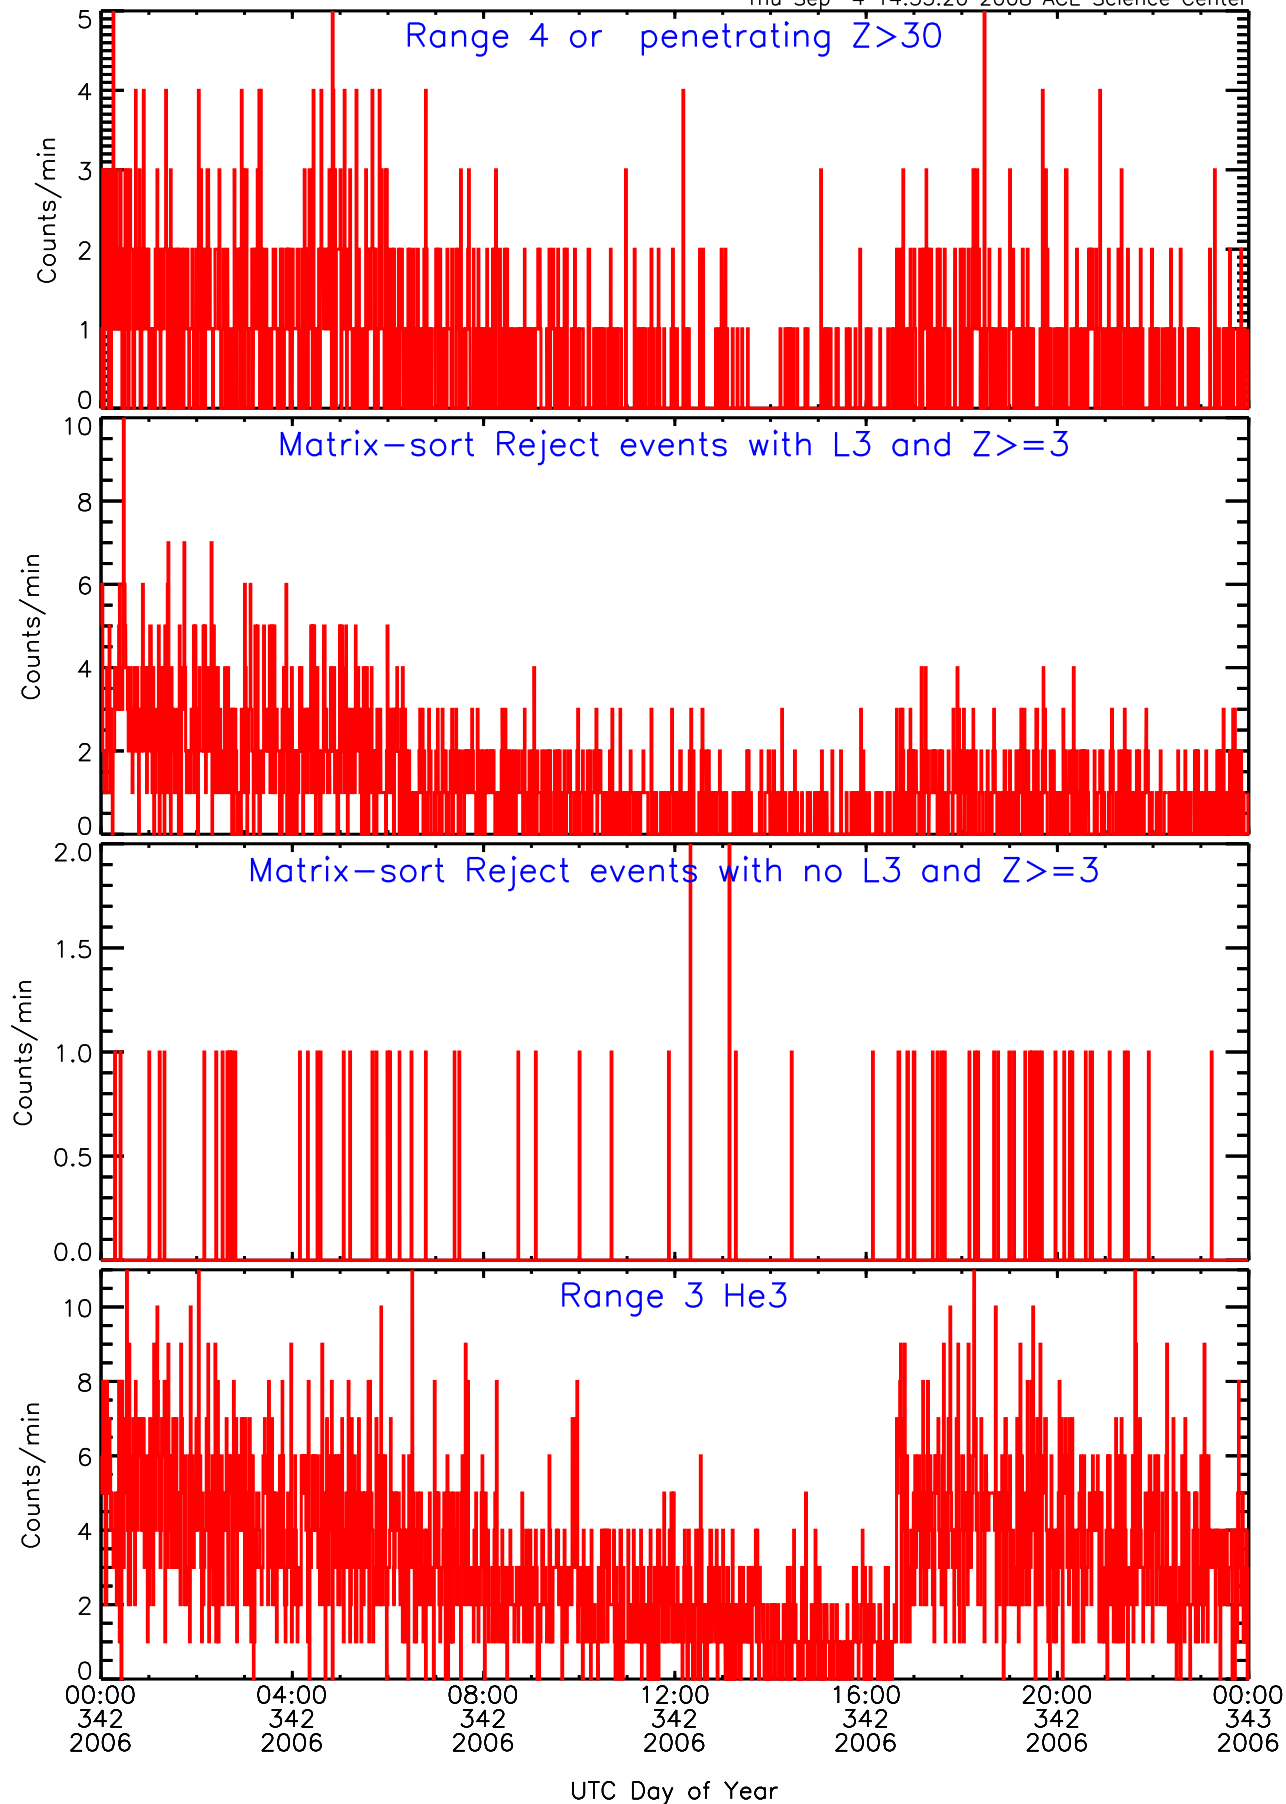

LET behind Livetime/Trigger Data for 2006-342

Thu Sep 4 14:53:38 2008 ACE Science Center

LET behind EVPRATES Data for 2006-342

Thu Sep 4 14:53:05 2008 ACE Science Center

LET behind EVPRATES Data for 2006-342

Thu Sep 4 14:53:05 2008 ACE Science Center

LET behind EVPRATES Data for 2006-342

Thu Sep 4 14:53:05 2008 ACE Science Center

LET behind EVPRATES Data for 2006-342

Thu Sep 4 14:53:06 2008 ACE Science Center

LET behind BUFRATES Data for 2006-342

Thu Sep 4 14:53:20 2008 ACE Science Center

LET behind BUFRATES Data for 2006-342

Thu Sep 4 14:53:20 2008 ACE Science Center

LET behind BUFRATES Data for 2006-342

Thu Sep 4 14:53:20 2008 ACE Science Center

LET behind BUFRATES Data for 2006-342

Thu Sep 4 14:53:21 2008 ACE Science Center

LET behind BUFRATES Data for 2006-342

Thu Sep 4 14:53:21 2008 ACE Science Center

LET behind BUFRATES Data for 2006-342

Thu Sep 4 14:53:21 2008 ACE Science Center