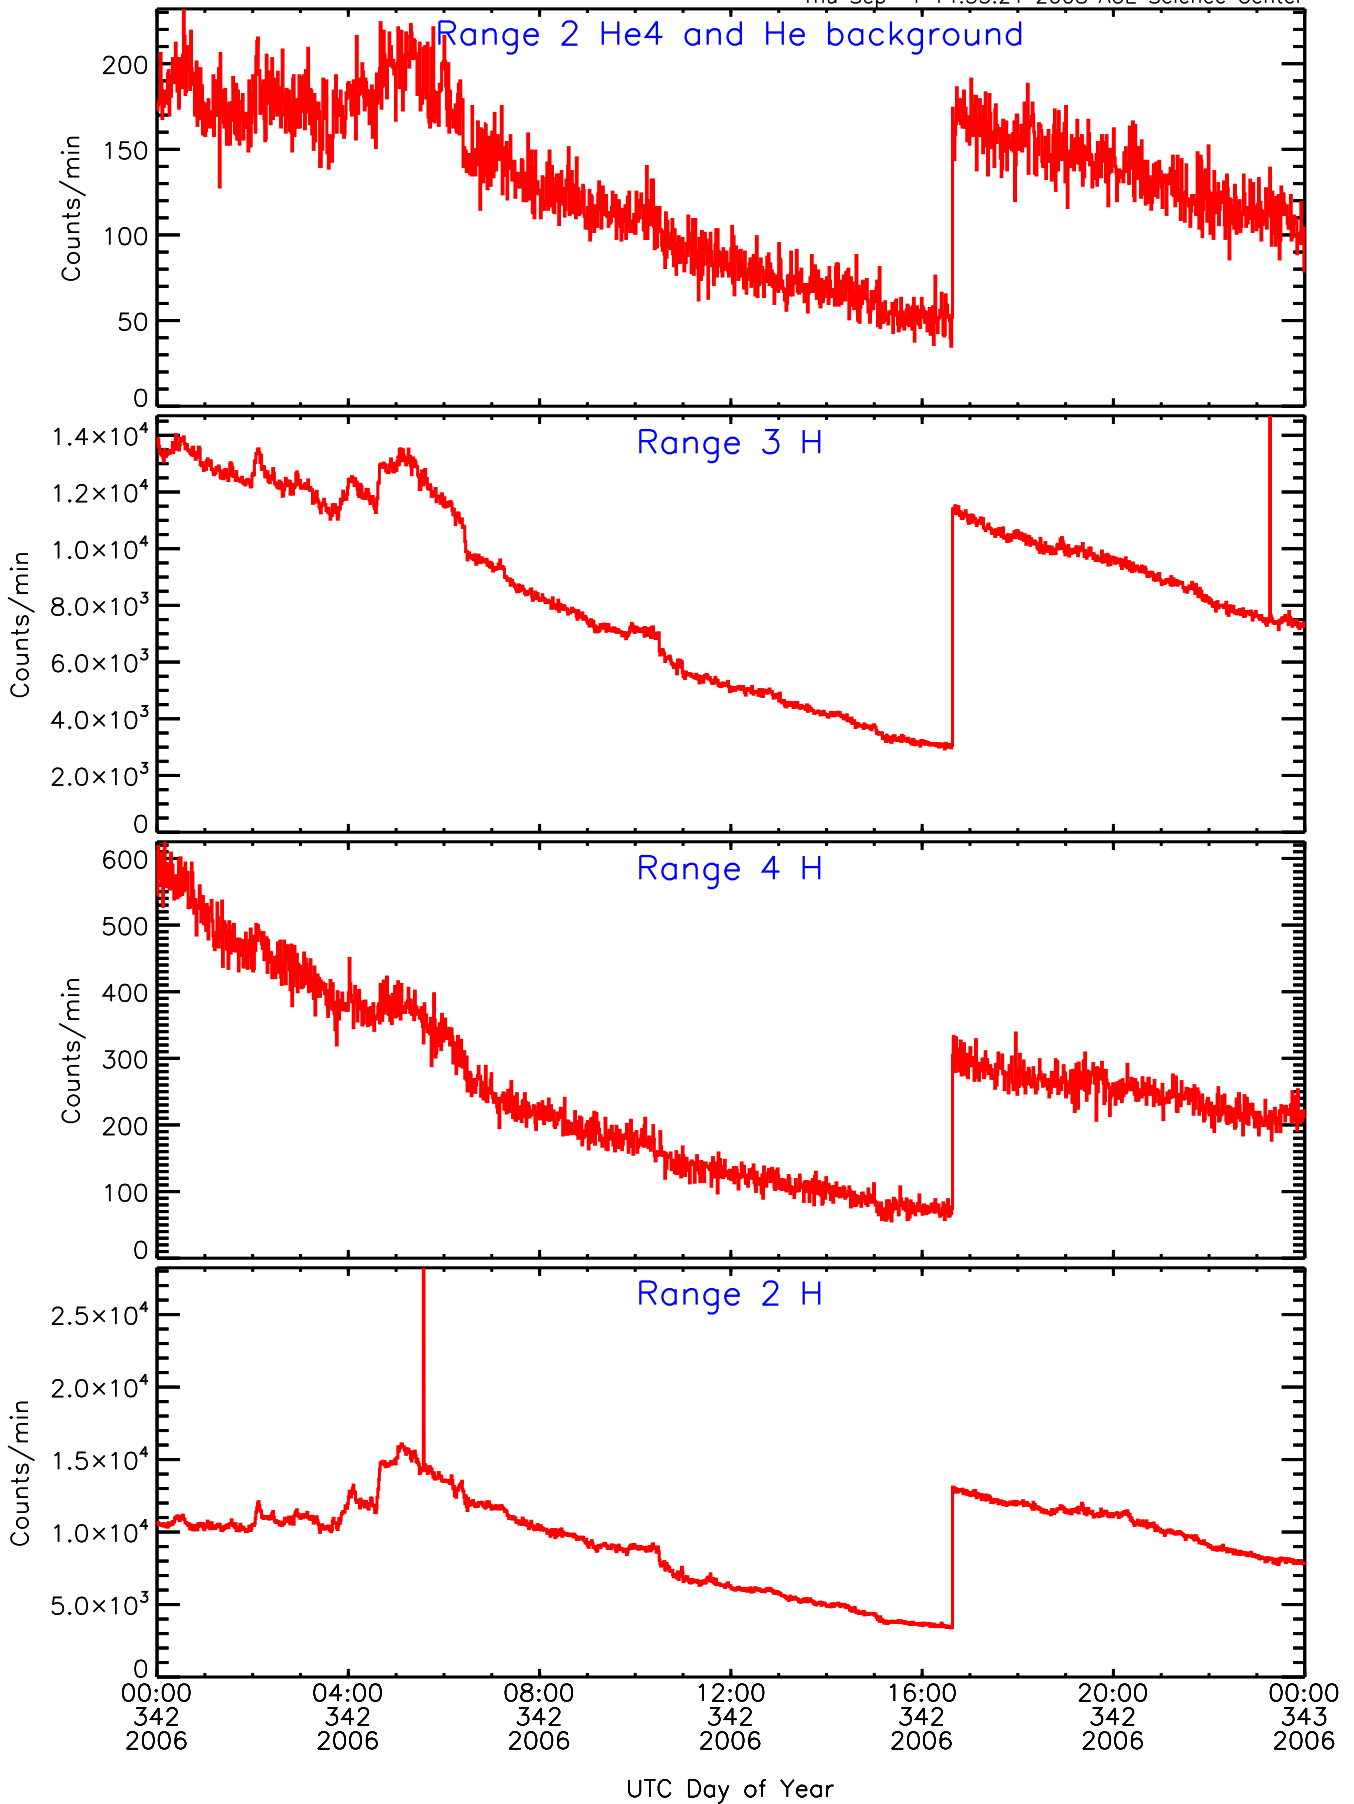

LET behind BUFRATES Data for 2006-342

Thu Sep 4 14:53:20 2008 ACE Science Center

LET behind BUFRATES Data for 2006-342

Thu Sep 4 14:53:20 2008 ACE Science Center

LET behind BUFRATES Data for 2006-342

Thu Sep 4 14:53:20 2008 ACE Science Center

LET behind BUFRATES Data for 2006-342

Thu Sep 4 14:53:21 2008 ACE Science Center

LET behind BUFRATES Data for 2006-342

Thu Sep 4 14:53:21 2008 ACE Science Center

LET behind BUFRATES Data for 2006-342

Thu Sep 4 14:53:21 2008 ACE Science Center