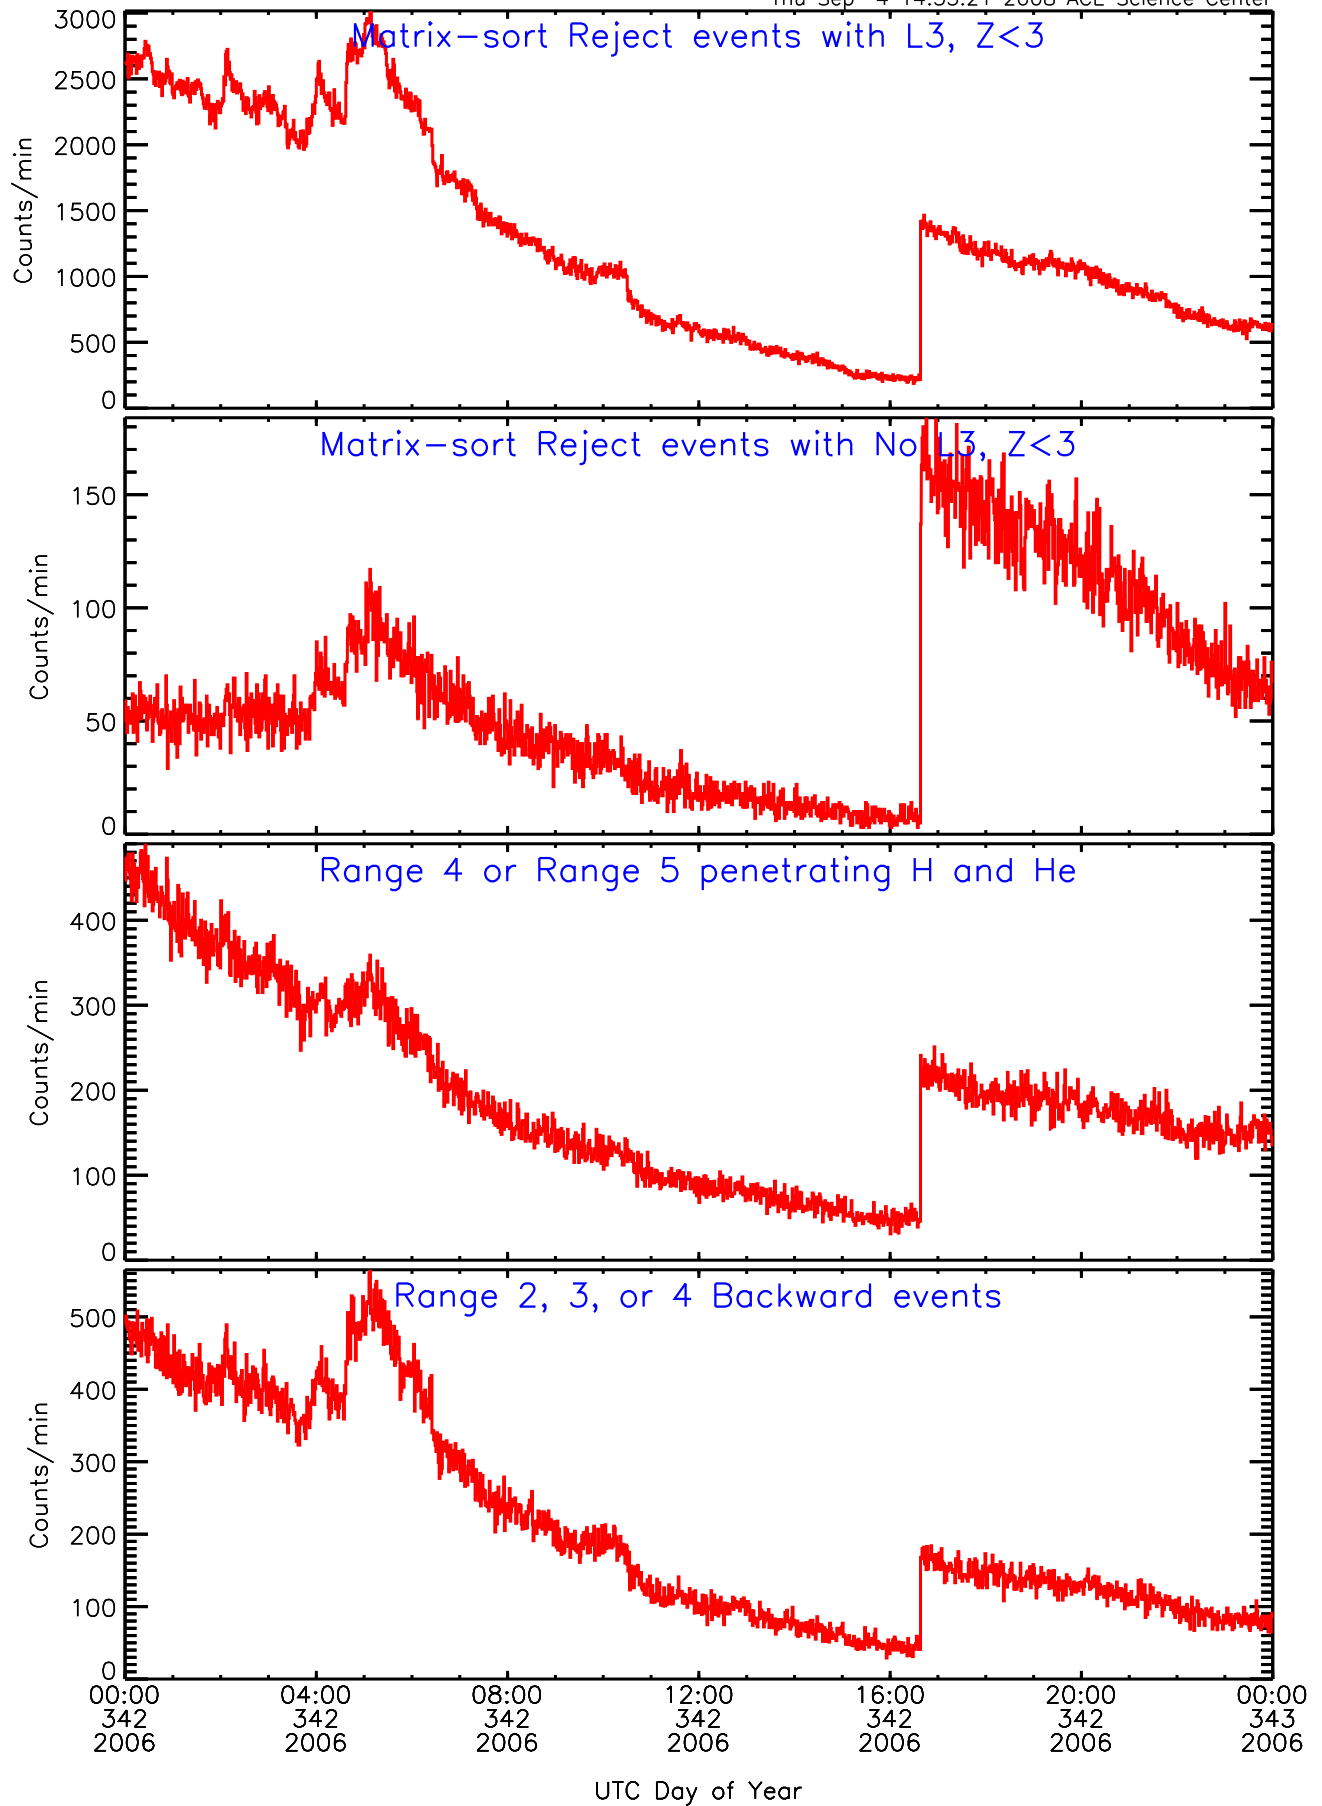

LET behind Livetime/Trigger Data for 2006-342

Thu Sep 4 14:53:38 2008 ACE Science Center

LET behind EVPRATES Data for 2006-342

Thu Sep 4 14:53:05 2008 ACE Science Center

LET behind EVPRATES Data for 2006-342

LET behind BUFRATES Data for 2006-342

Thu Sep 4 14:53:20 2008 ACE Science Center

LET behind BUFRATES Data for 2006-342

Thu Sep 4 14:53:20 2008 ACE Science Center

LET behind BUFRATES Data for 2006-342

Thu Sep 4 14:53:20 2008 ACE Science Center

LET behind BUFRATES Data for 2006-342

Thu Sep 4 14:53:21 2008 ACE Science Center

LET behind BUFRATES Data for 2006-342

Thu Sep 4 14:53:21 2008 ACE Science Center

LET behind BUFRATES Data for 2006-342

Thu Sep 4 14:53:21 2008 ACE Science Center

LET behind BUFRATES Data for 2006-342

Thu Sep 4 14:53:21 2008 ACE Science Center

LET behind BUFRATES Data for 2006-342

Thu Sep 4 14:53:22 2008 ACE Science Center