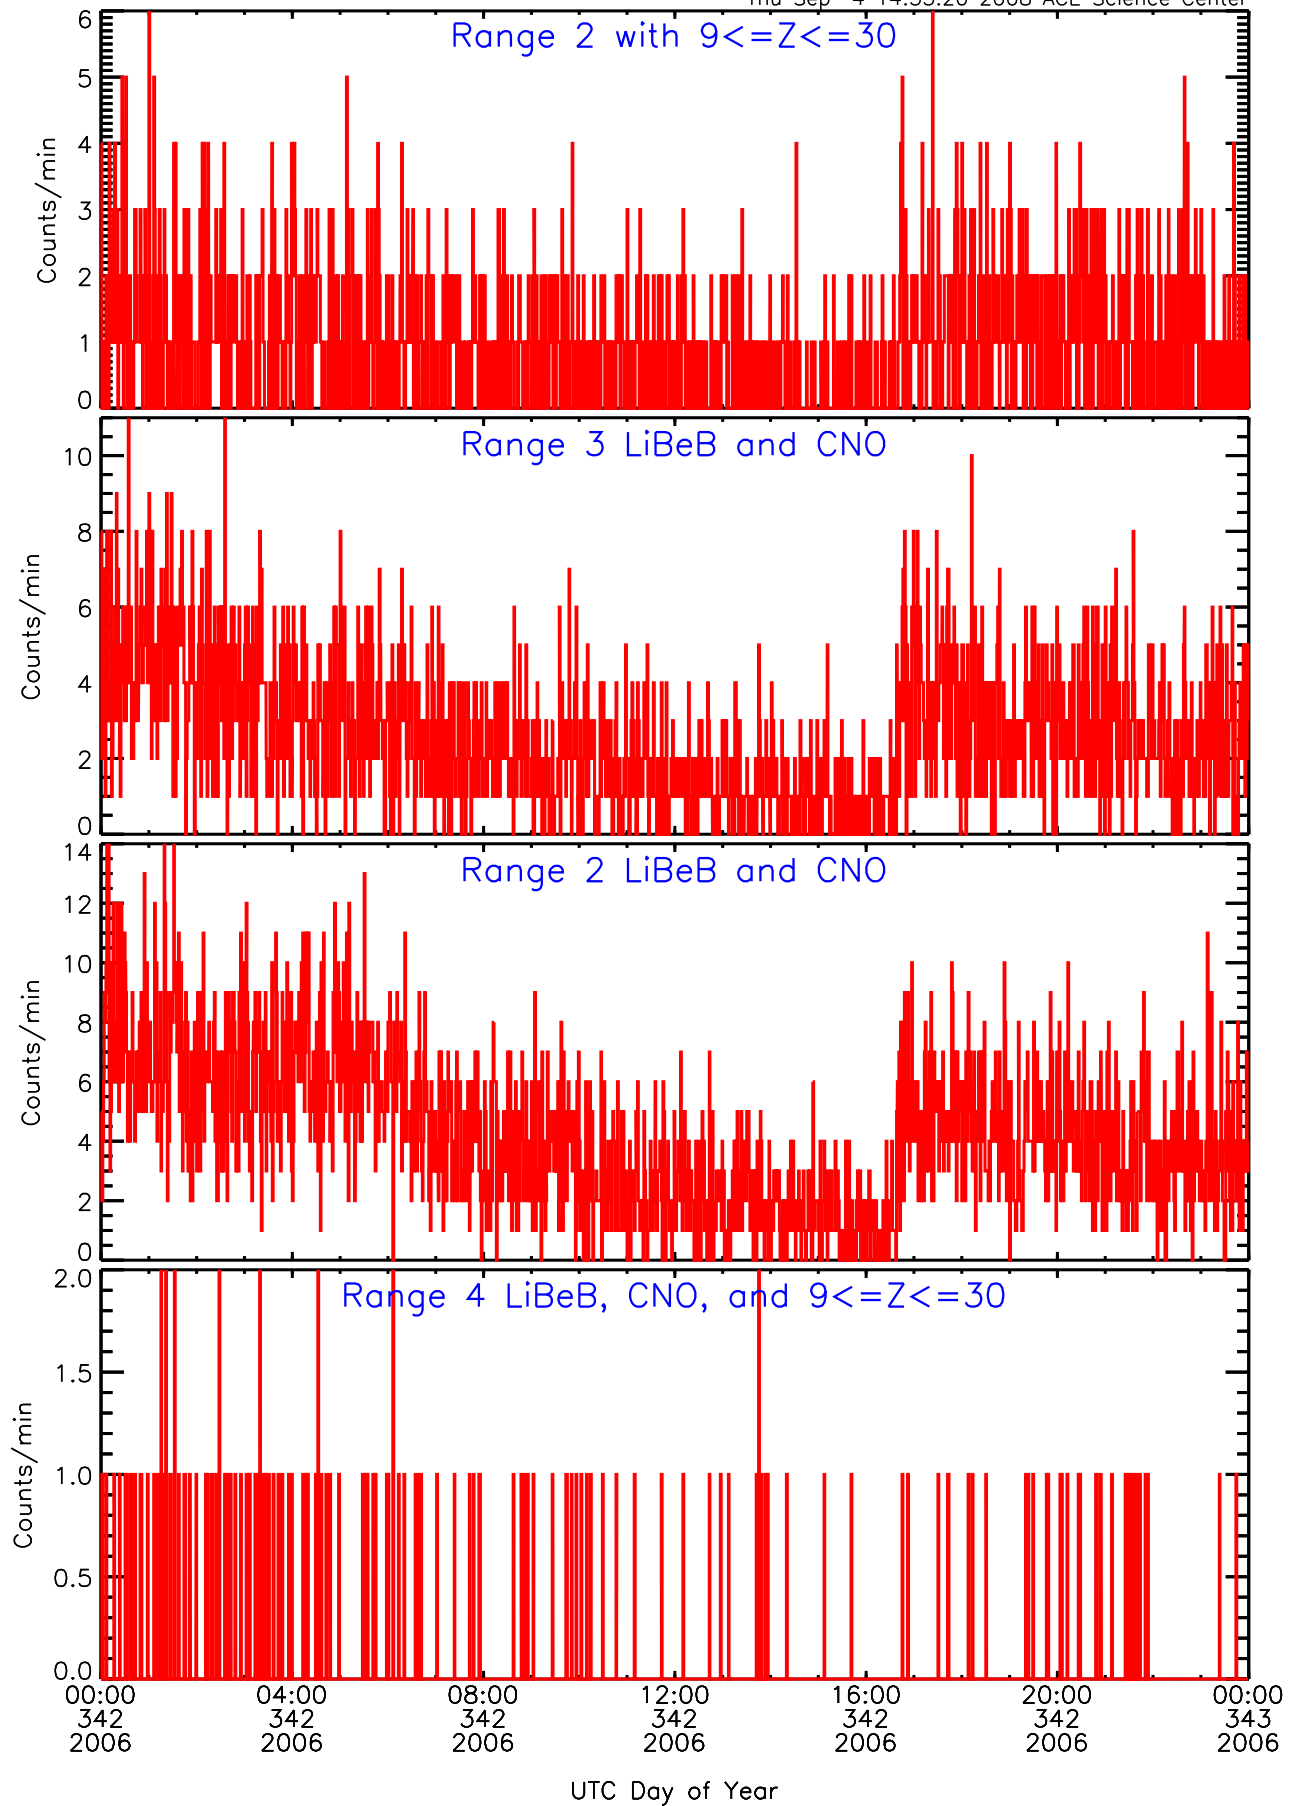

LET behind Livetime/Trigger Data for 2006-342

Thu Sep 4 14:53:38 2008 ACE Science Center

LET behind EVPRATES Data for 2006-342

Thu Sep 4 14:53:05 2008 ACE Science Center

LET behind EVPRATES Data for 2006-342

Thu Sep 4 14:53:05 2008 ACE Science Center

LET behind EVPRATES Data for 2006-342

Thu Sep 4 14:53:05 2008 ACE Science Center

LET behind EVPRATES Data for 2006-342

Thu Sep 4 14:53:06 2008 ACE Science Center

LET behind BUFRATES Data for 2006-342

Thu Sep 4 14:53:20 2008 ACE Science Center

LET behind BUFRATES Data for 2006-342

Thu Sep 4 14:53:20 2008 ACE Science Center

LET behind BUFRATES Data for 2006-342

Thu Sep 4 14:53:20 2008 ACE Science Center

LET behind BUFRATES Data for 2006-342

Thu Sep 4 14:53:21 2008 ACE Science Center

LET behind BUFRATES Data for 2006-342

Thu Sep 4 14:53:21 2008 ACE Science Center

LET behind BUFRATES Data for 2006-342

Thu Sep 4 14:53:21 2008 ACE Science Center