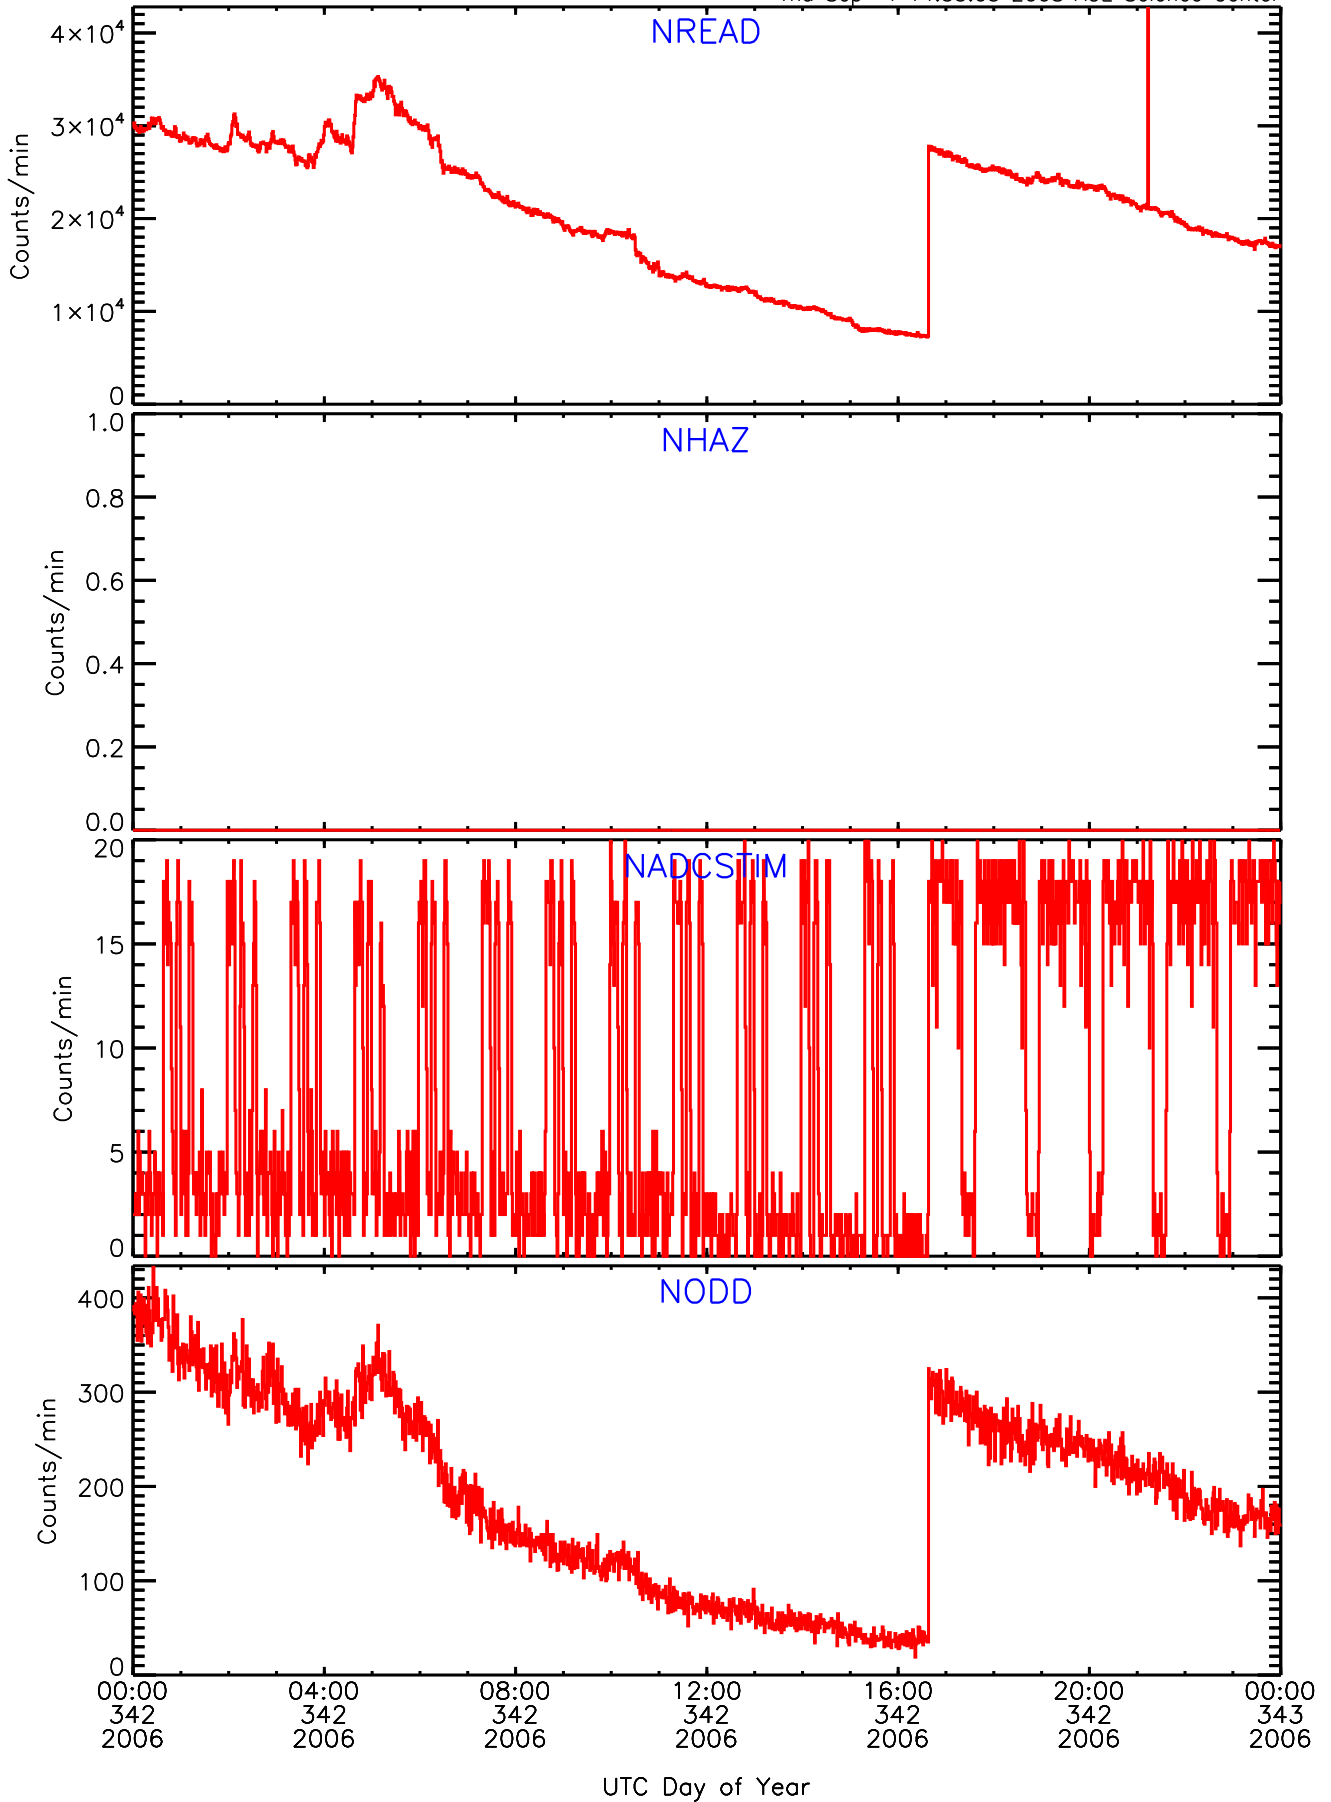

LET behind Livetime/Trigger Data for 2006-342

Thu Sep 4 14:53:38 2008 ACE Science Center

LET behind EVPRATES Data for 2006-342

Thu Sep 4 14:53:05 2008 ACE Science Center

LET behind EVPRATES Data for 2006-342

Thu Sep 4 14:53:05 2008 ACE Science Center

LET behind EVPRATES Data for 2006-342

Thu Sep 4 14:53:05 2008 ACE Science Center

LET behind EVPRATES Data for 2006-342

Thu Sep 4 14:53:06 2008 ACE Science Center

LET behind BUFRATES Data for 2006-342

Thu Sep 4 14:53:20 2008 ACE Science Center

LET behind BUFRATES Data for 2006-342

Thu Sep 4 14:53:20 2008 ACE Science Center

LET behind BUFRATES Data for 2006-342

Thu Sep 4 14:53:20 2008 ACE Science Center