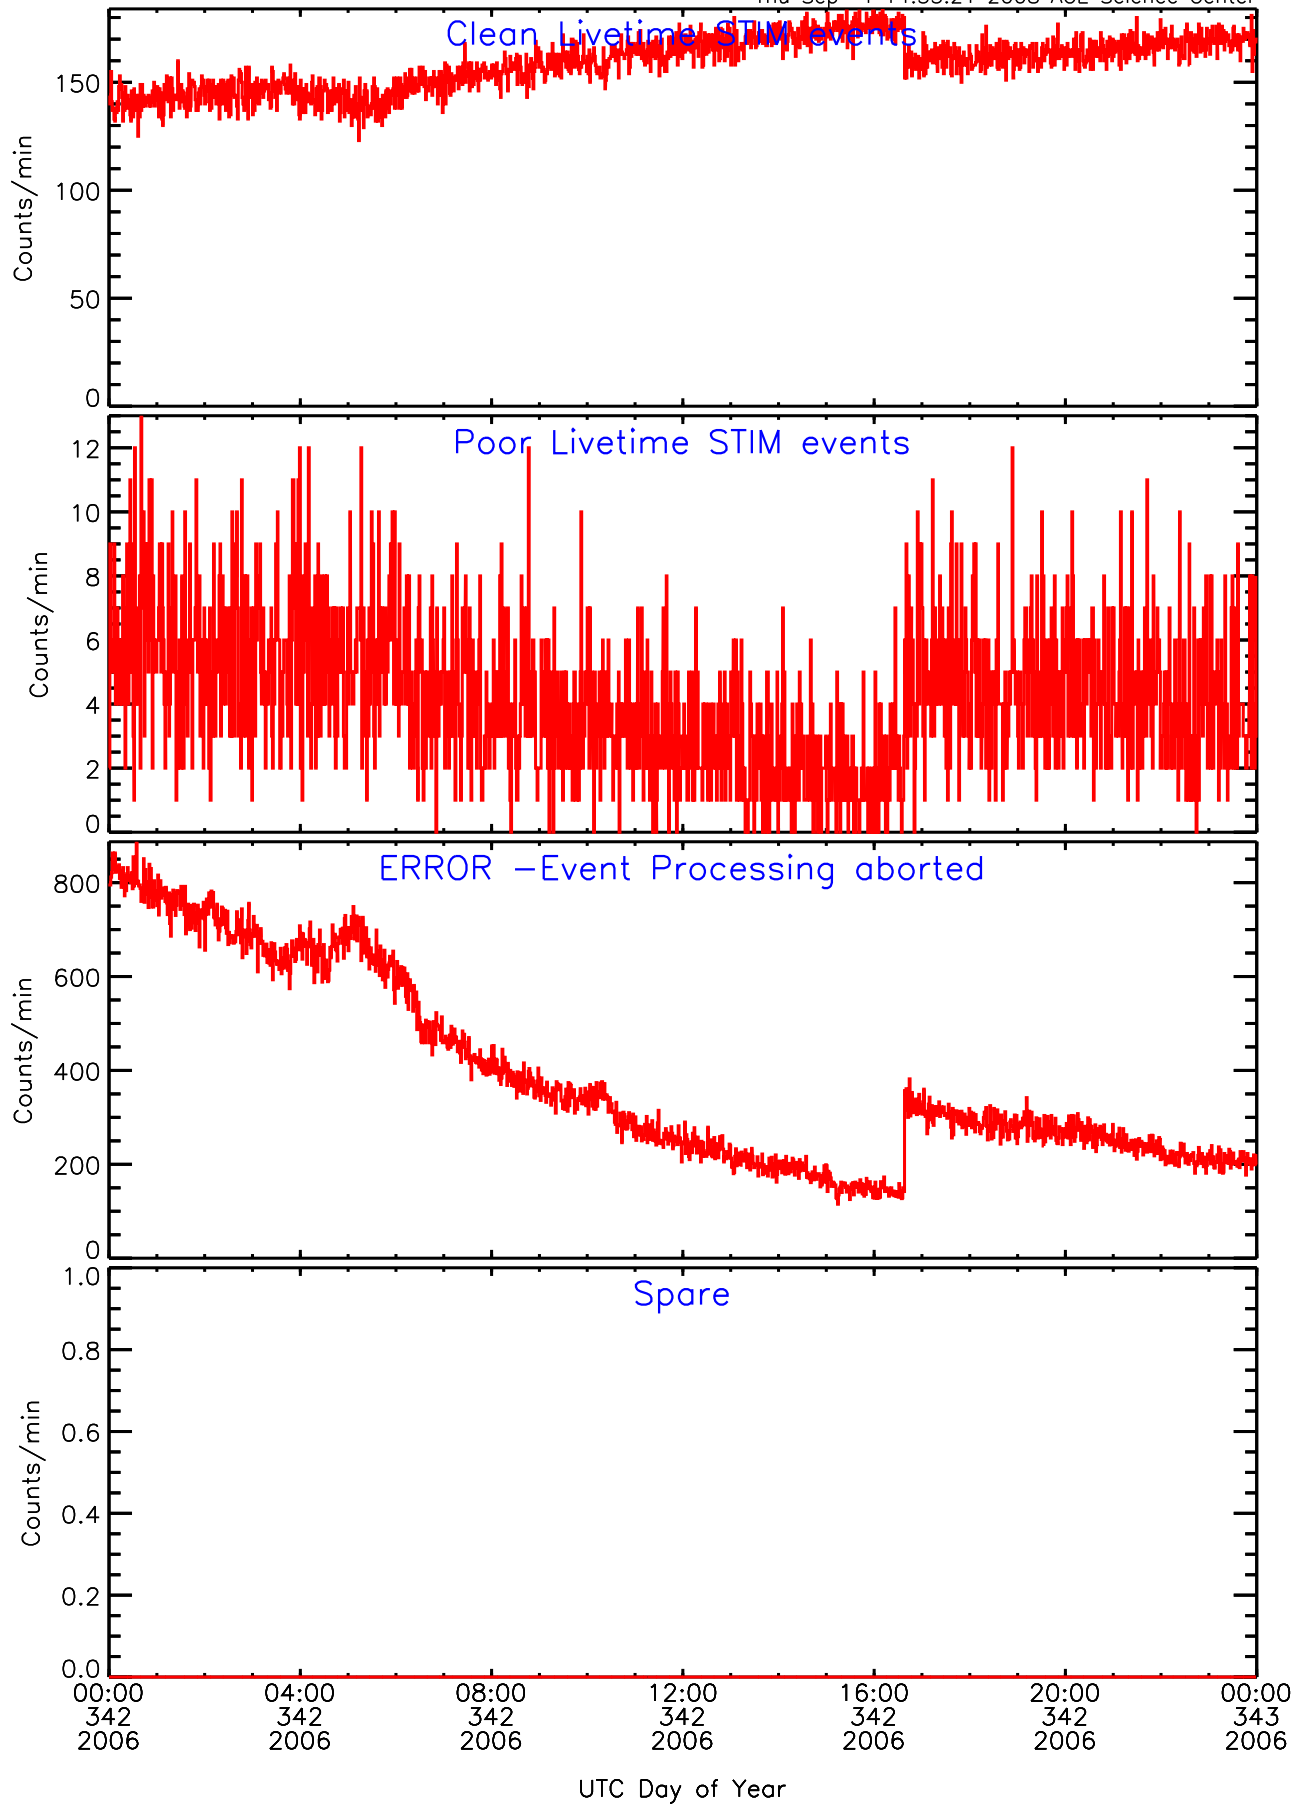

LET behind Livetime/Trigger Data for 2006-342

Thu Sep 4 14:53:38 2008 ACE Science Center

LET behind EVPRATES Data for 2006-342

Thu Sep 4 14:53:05 2008 ACE Science Center

LET behind EVPRATES Data for 2006-342

LET behind BUFRATES Data for 2006-342

Thu Sep 4 14:53:20 2008 ACE Science Center

LET behind BUFRATES Data for 2006-342

Thu Sep 4 14:53:20 2008 ACE Science Center

LET behind BUFRATES Data for 2006-342

Thu Sep 4 14:53:20 2008 ACE Science Center

LET behind BUFRATES Data for 2006-342

Thu Sep 4 14:53:21 2008 ACE Science Center

LET behind BUFRATES Data for 2006-342

Thu Sep 4 14:53:21 2008 ACE Science Center

LET behind BUFRATES Data for 2006-342

Thu Sep 4 14:53:21 2008 ACE Science Center

LET behind BUFRATES Data for 2006-342

Thu Sep 4 14:53:21 2008 ACE Science Center

LET behind BUFRATES Data for 2006-342

Thu Sep 4 14:53:22 2008 ACE Science Center