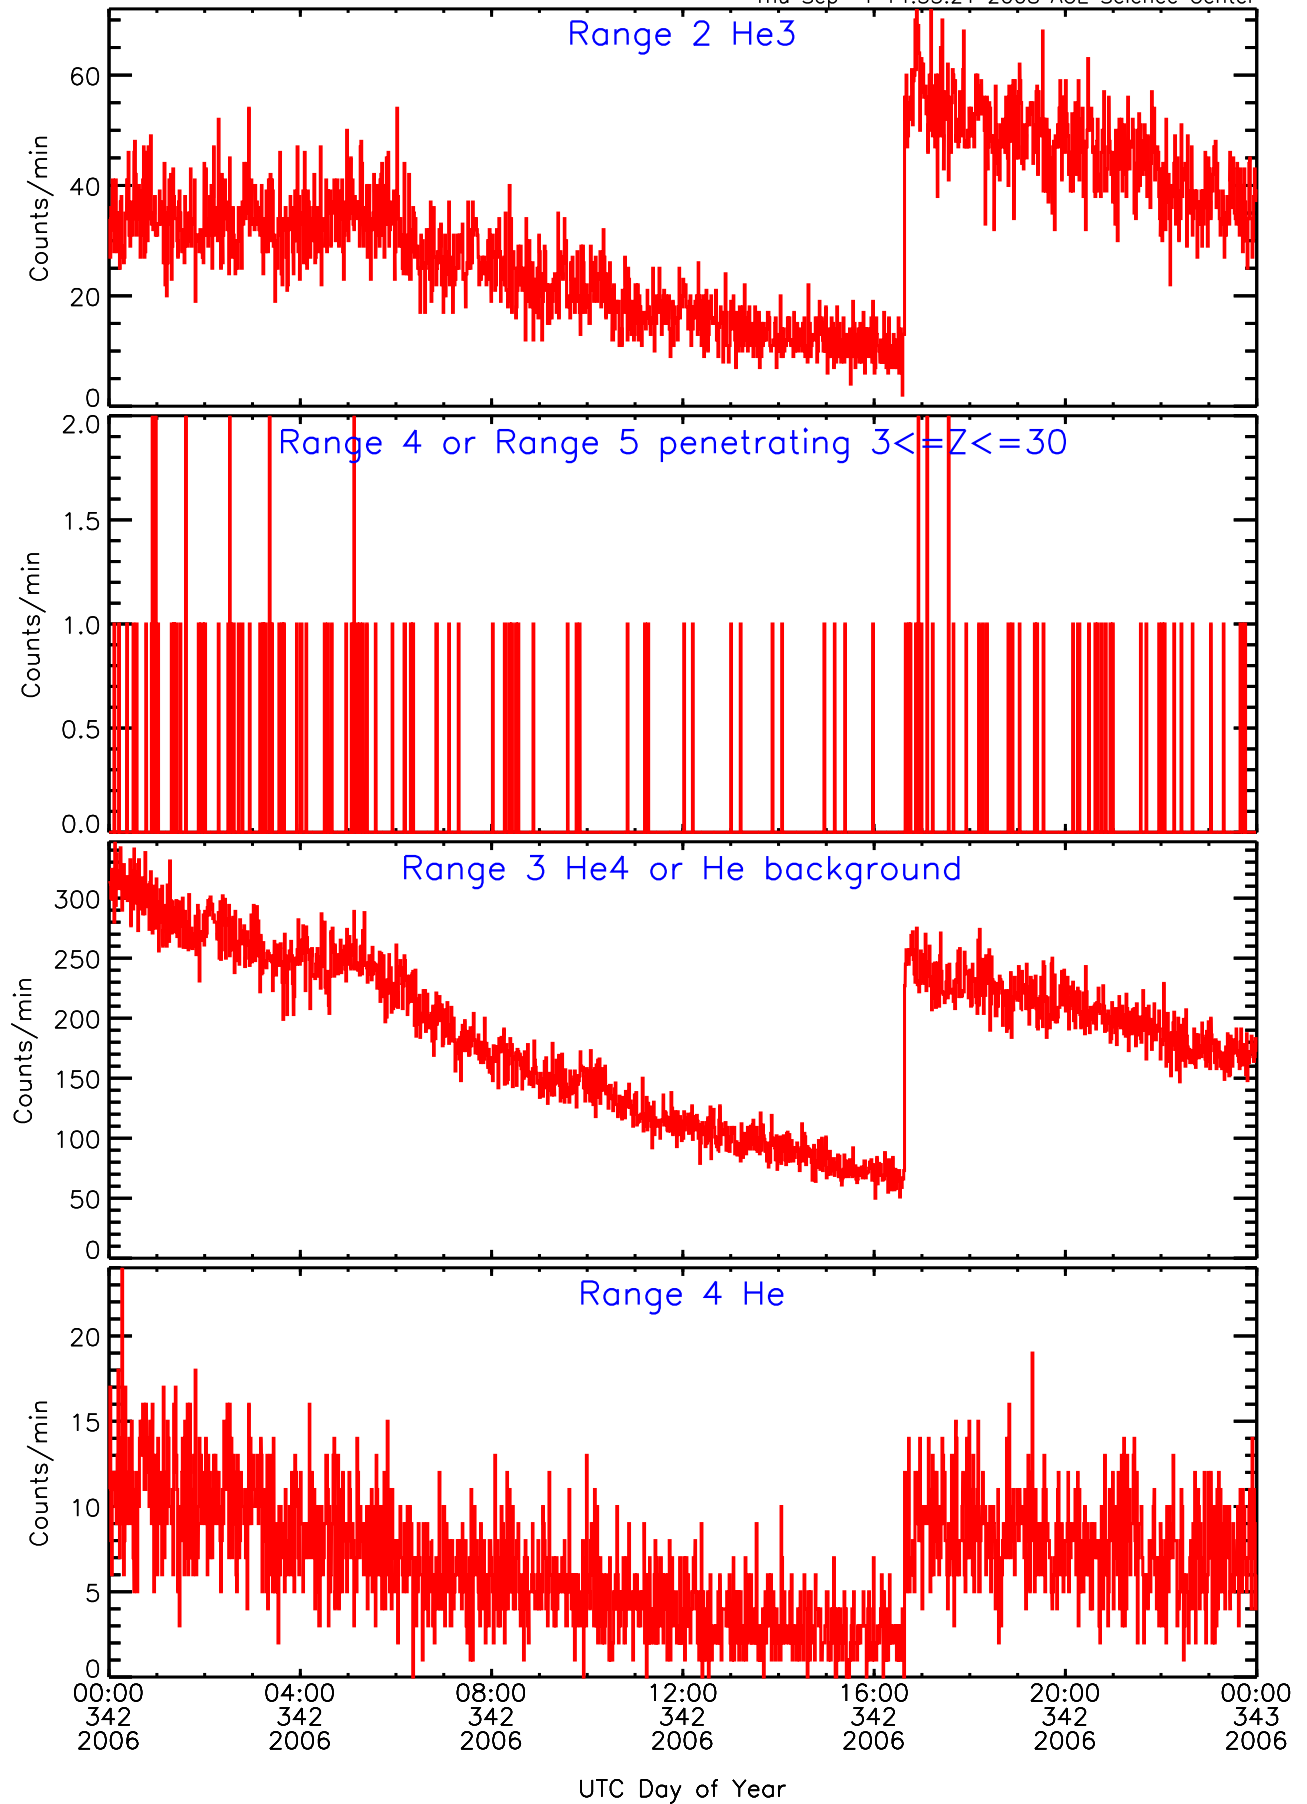

LET behind Livetime/Trigger Data for 2006-342

Thu Sep 4 14:53:38 2008 ACE Science Center

LET behind EVPRATES Data for 2006-342

Thu Sep 4 14:53:05 2008 ACE Science Center

LET behind EVPRATES Data for 2006-342

LET behind BUFRATES Data for 2006-342

Thu Sep 4 14:53:20 2008 ACE Science Center

LET behind BUFRATES Data for 2006-342

Thu Sep 4 14:53:20 2008 ACE Science Center

LET behind BUFRATES Data for 2006-342

Thu Sep 4 14:53:20 2008 ACE Science Center

LET behind BUFRATES Data for 2006-342

Thu Sep 4 14:53:21 2008 ACE Science Center

LET behind BUFRATES Data for 2006-342

Thu Sep 4 14:53:21 2008 ACE Science Center

LET behind BUFRATES Data for 2006-342

Thu Sep 4 14:53:21 2008 ACE Science Center