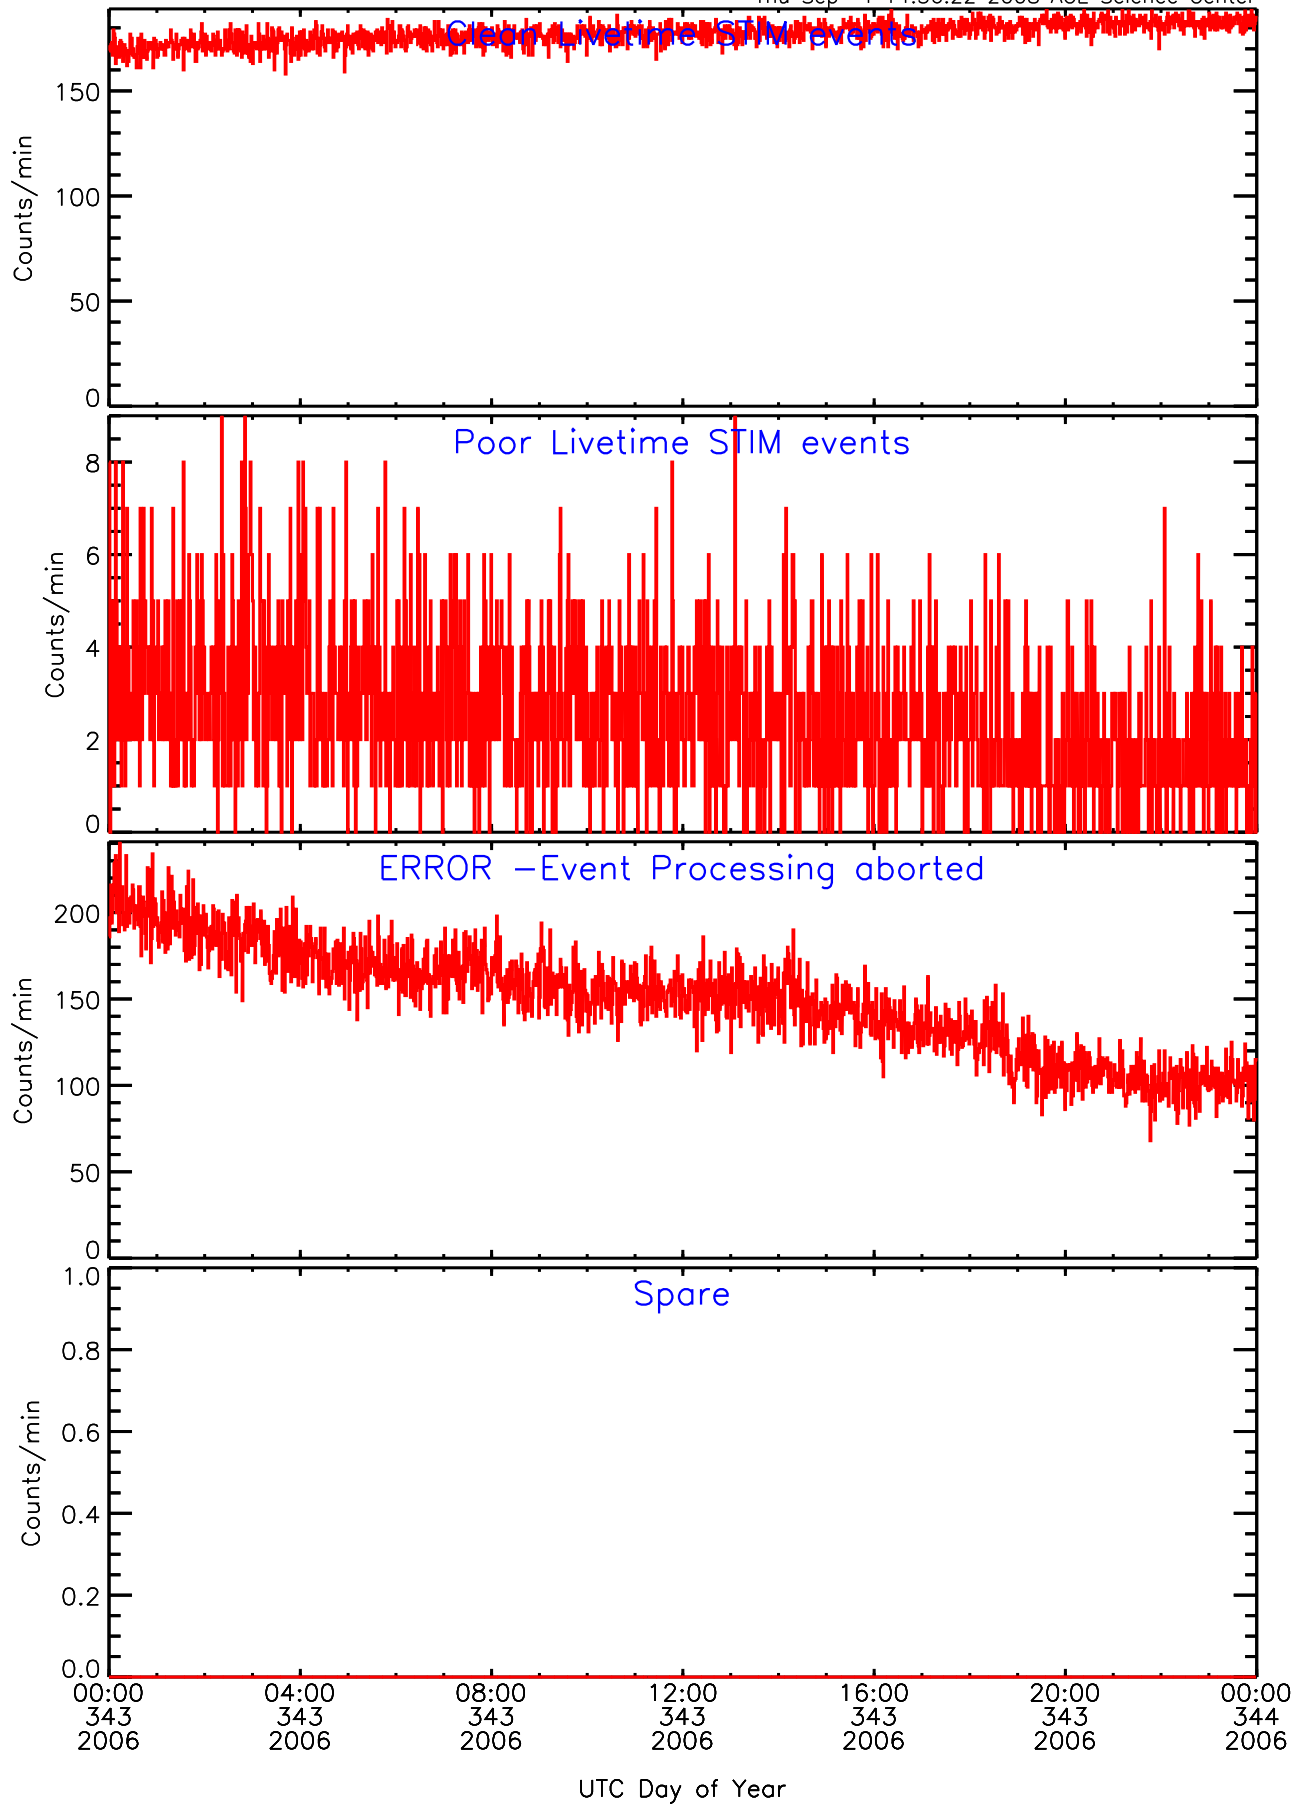

LET behind BUFRATES Data for 2006-343

Thu Sep 4 14:56:22 2008 ACE Science Center