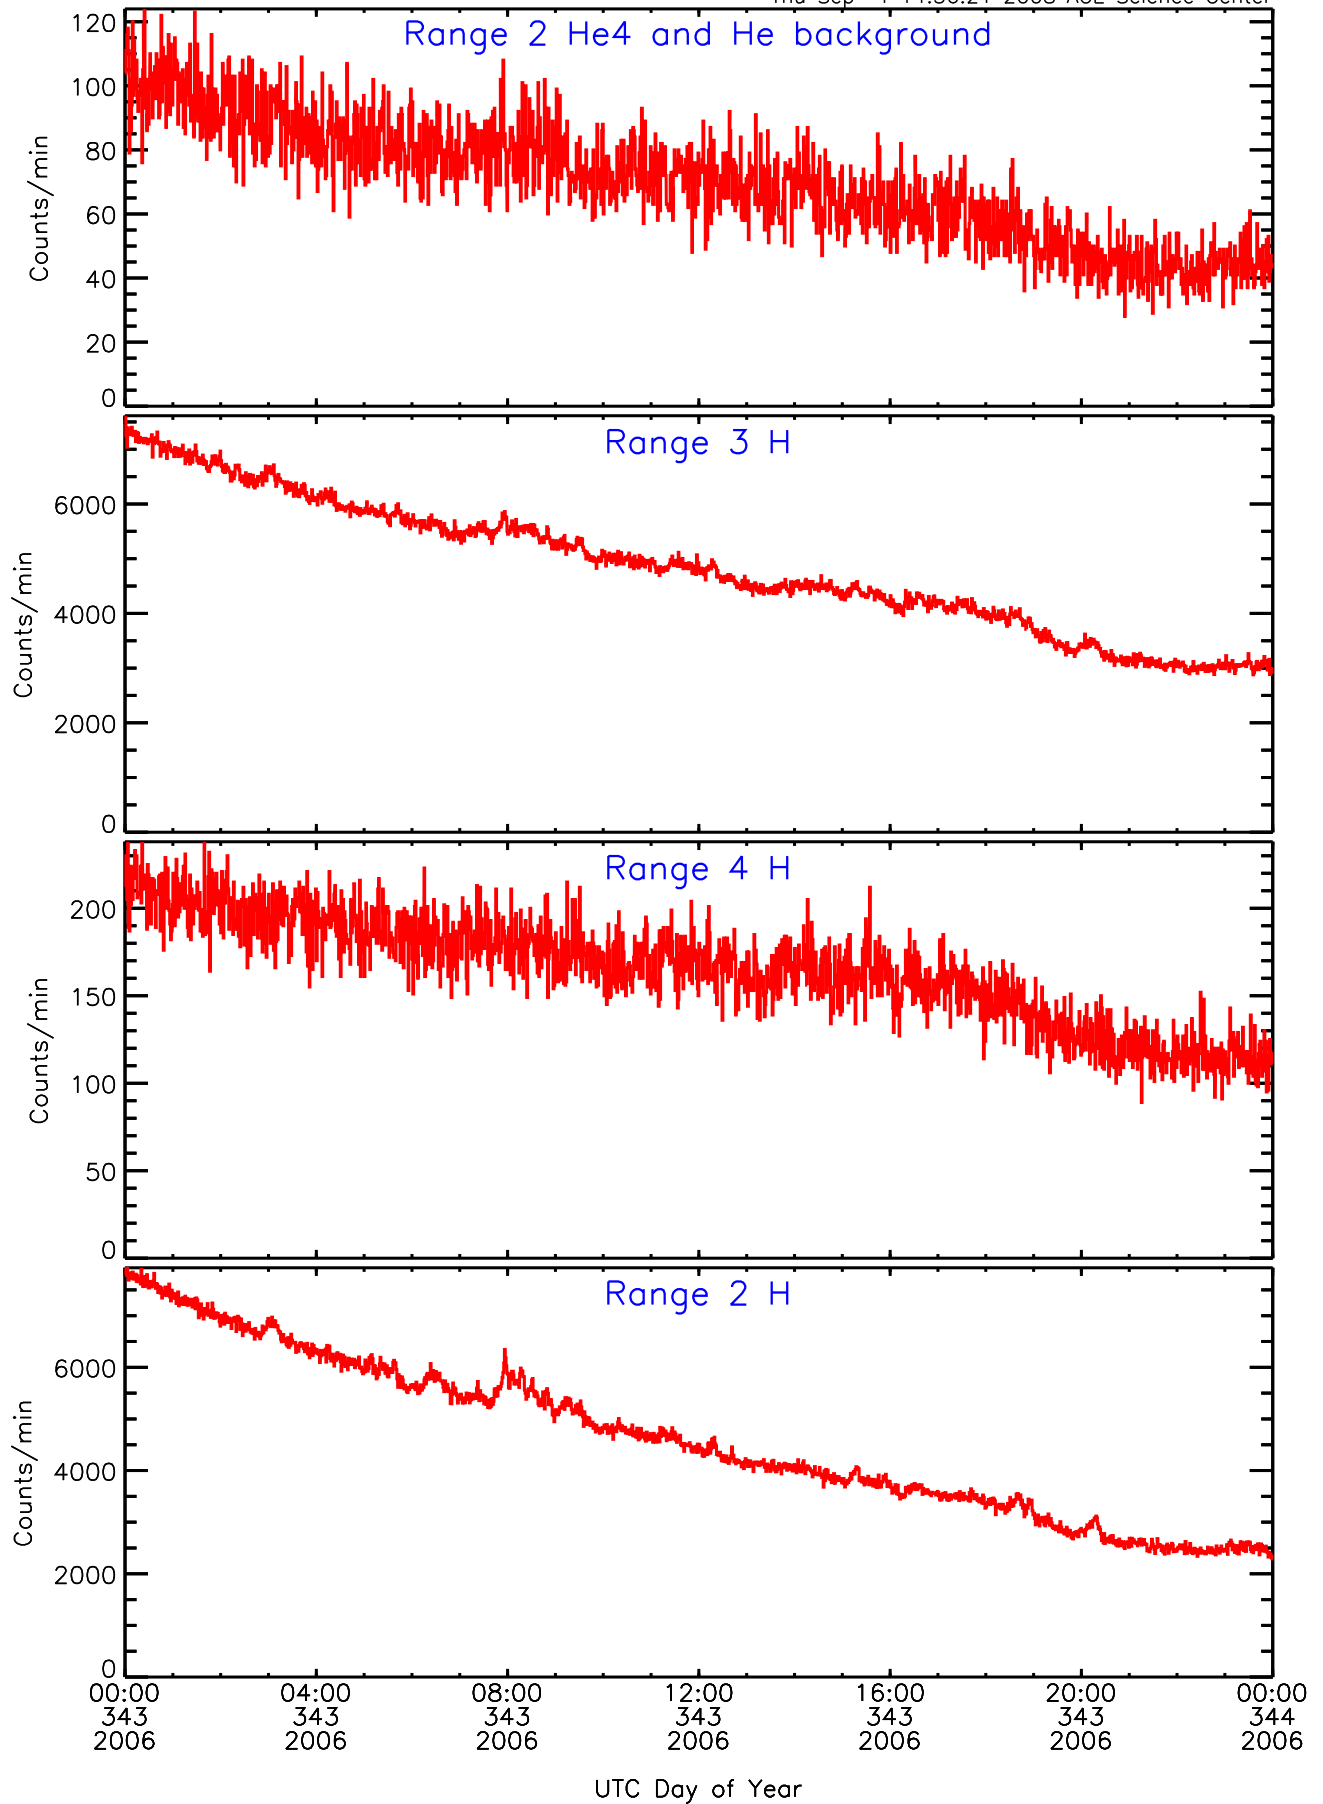

LET behind BUFRATES Data for 2006-343

Thu Sep 4 14:56:21 2008 ACE Science Center