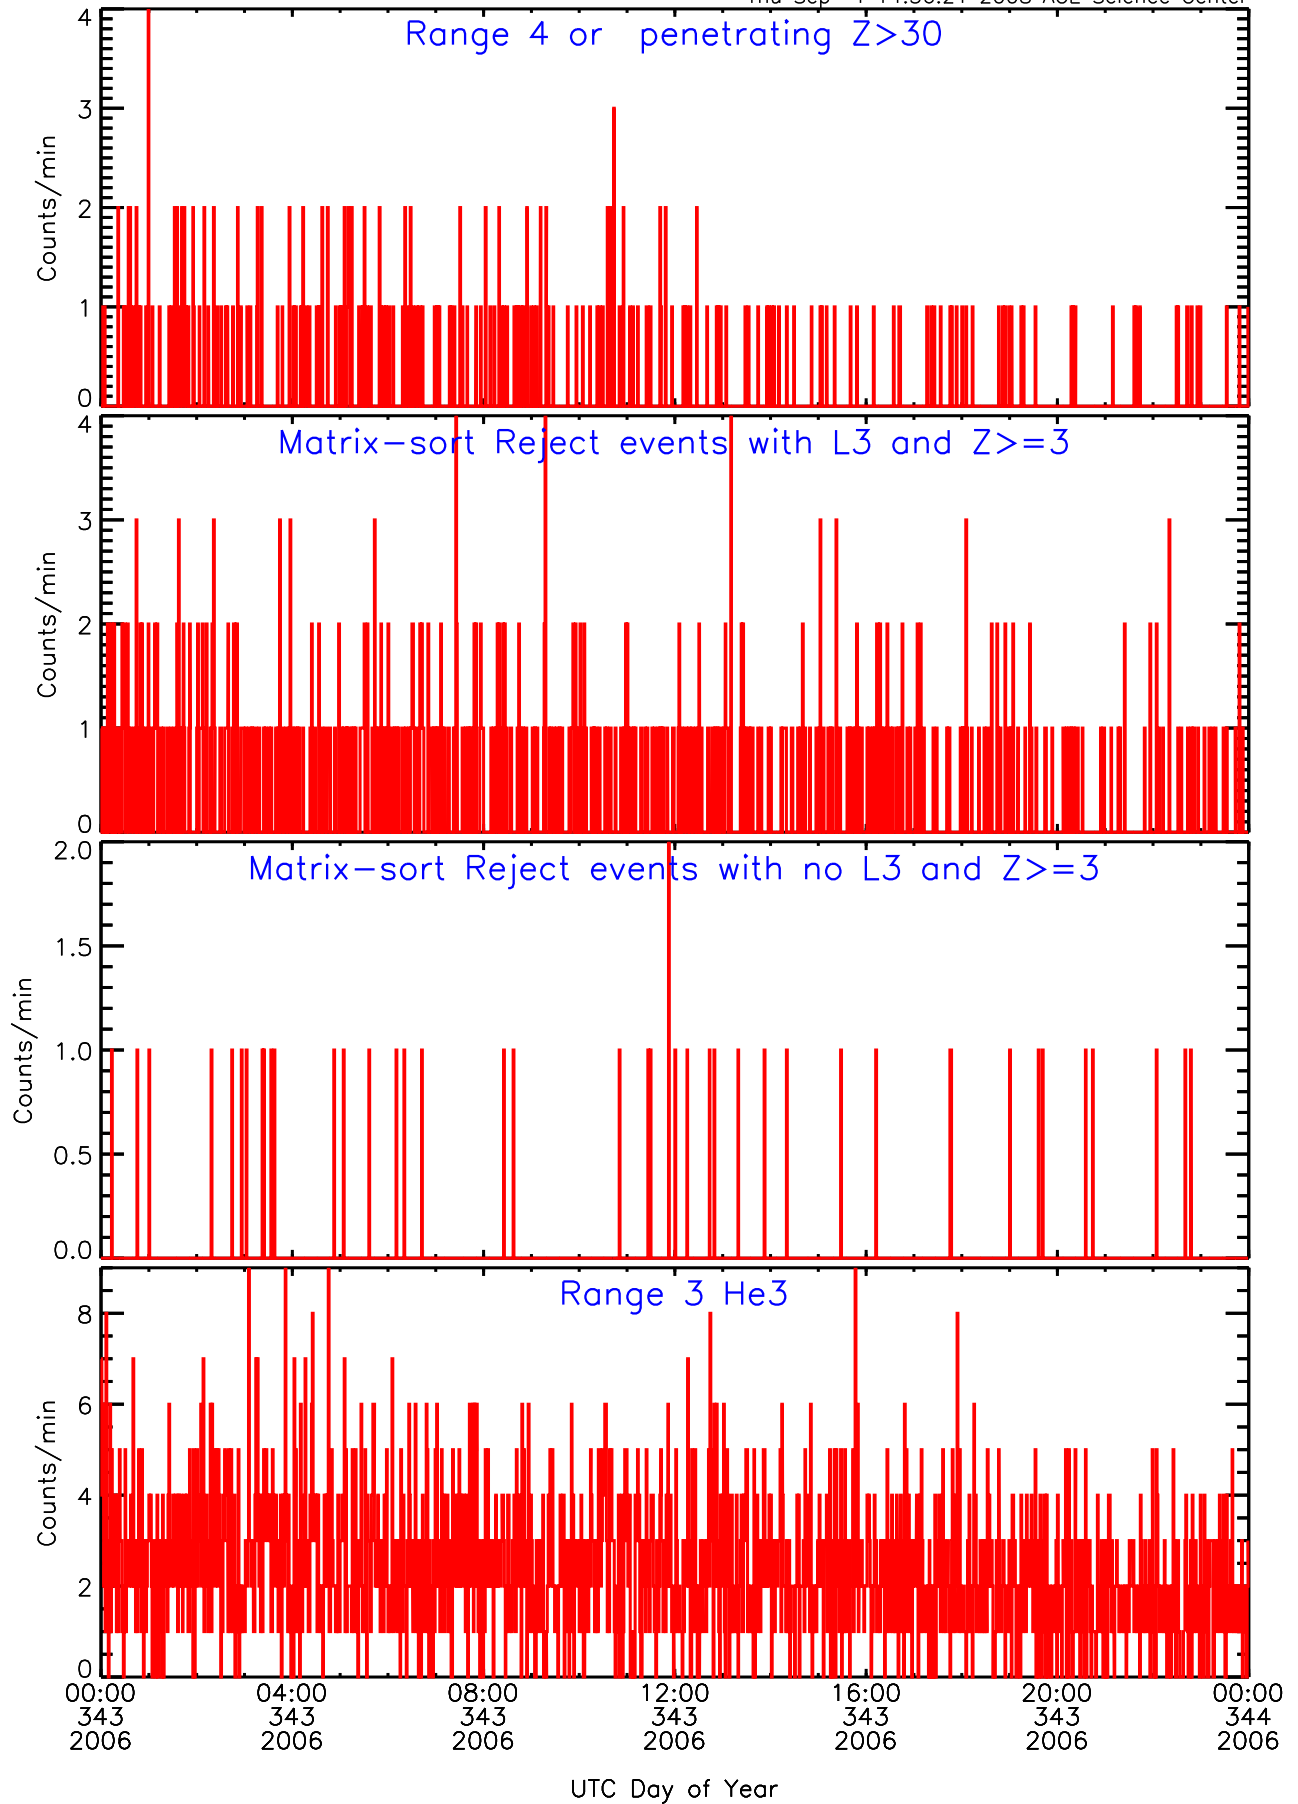

LET behind BUFRATES Data for 2006-343

Thu Sep 4 14:56:21 2008 ACE Science Center