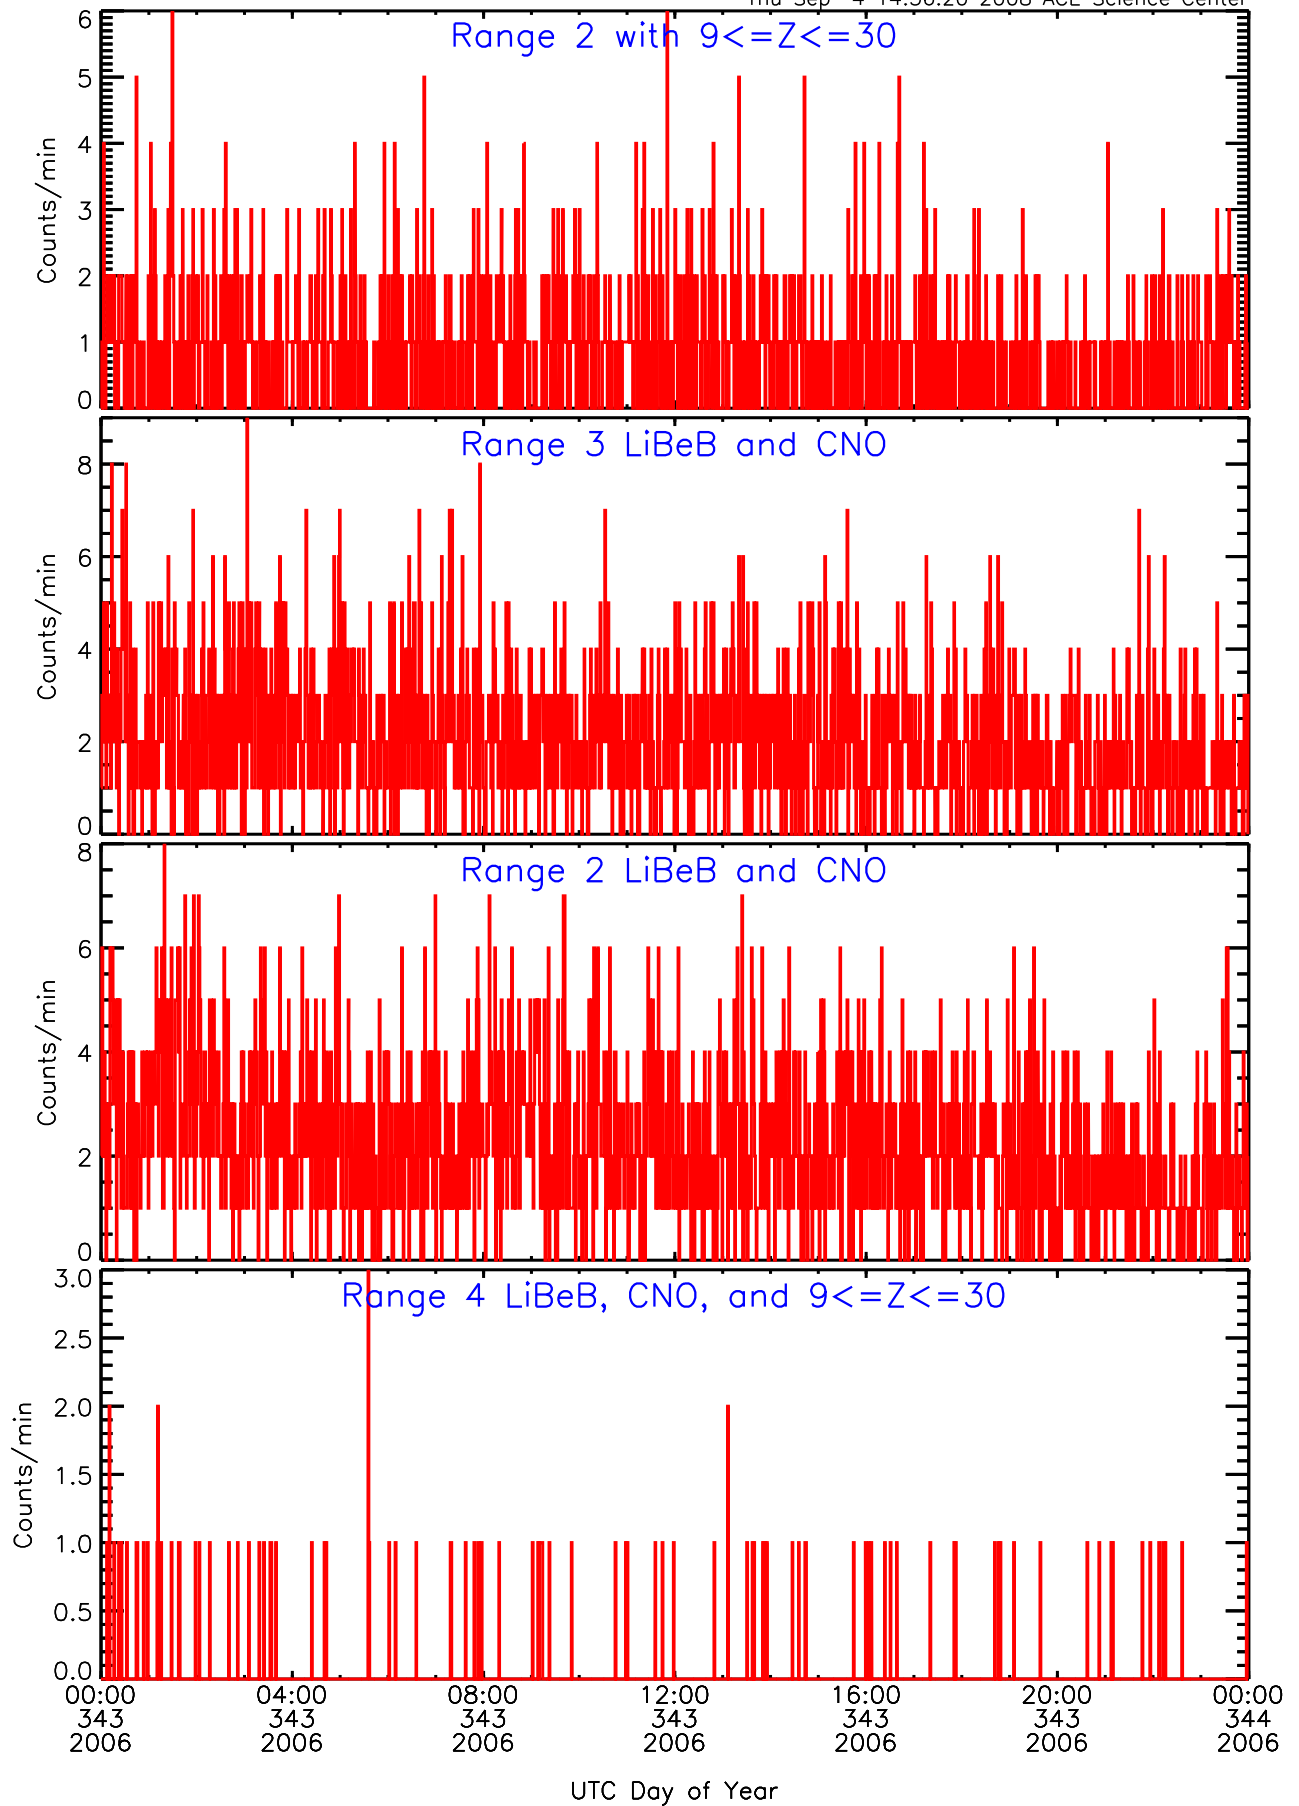

LET behind BUFRATES Data for 2006-343

Thu Sep 4 14:56:20 2008 ACE Science Center