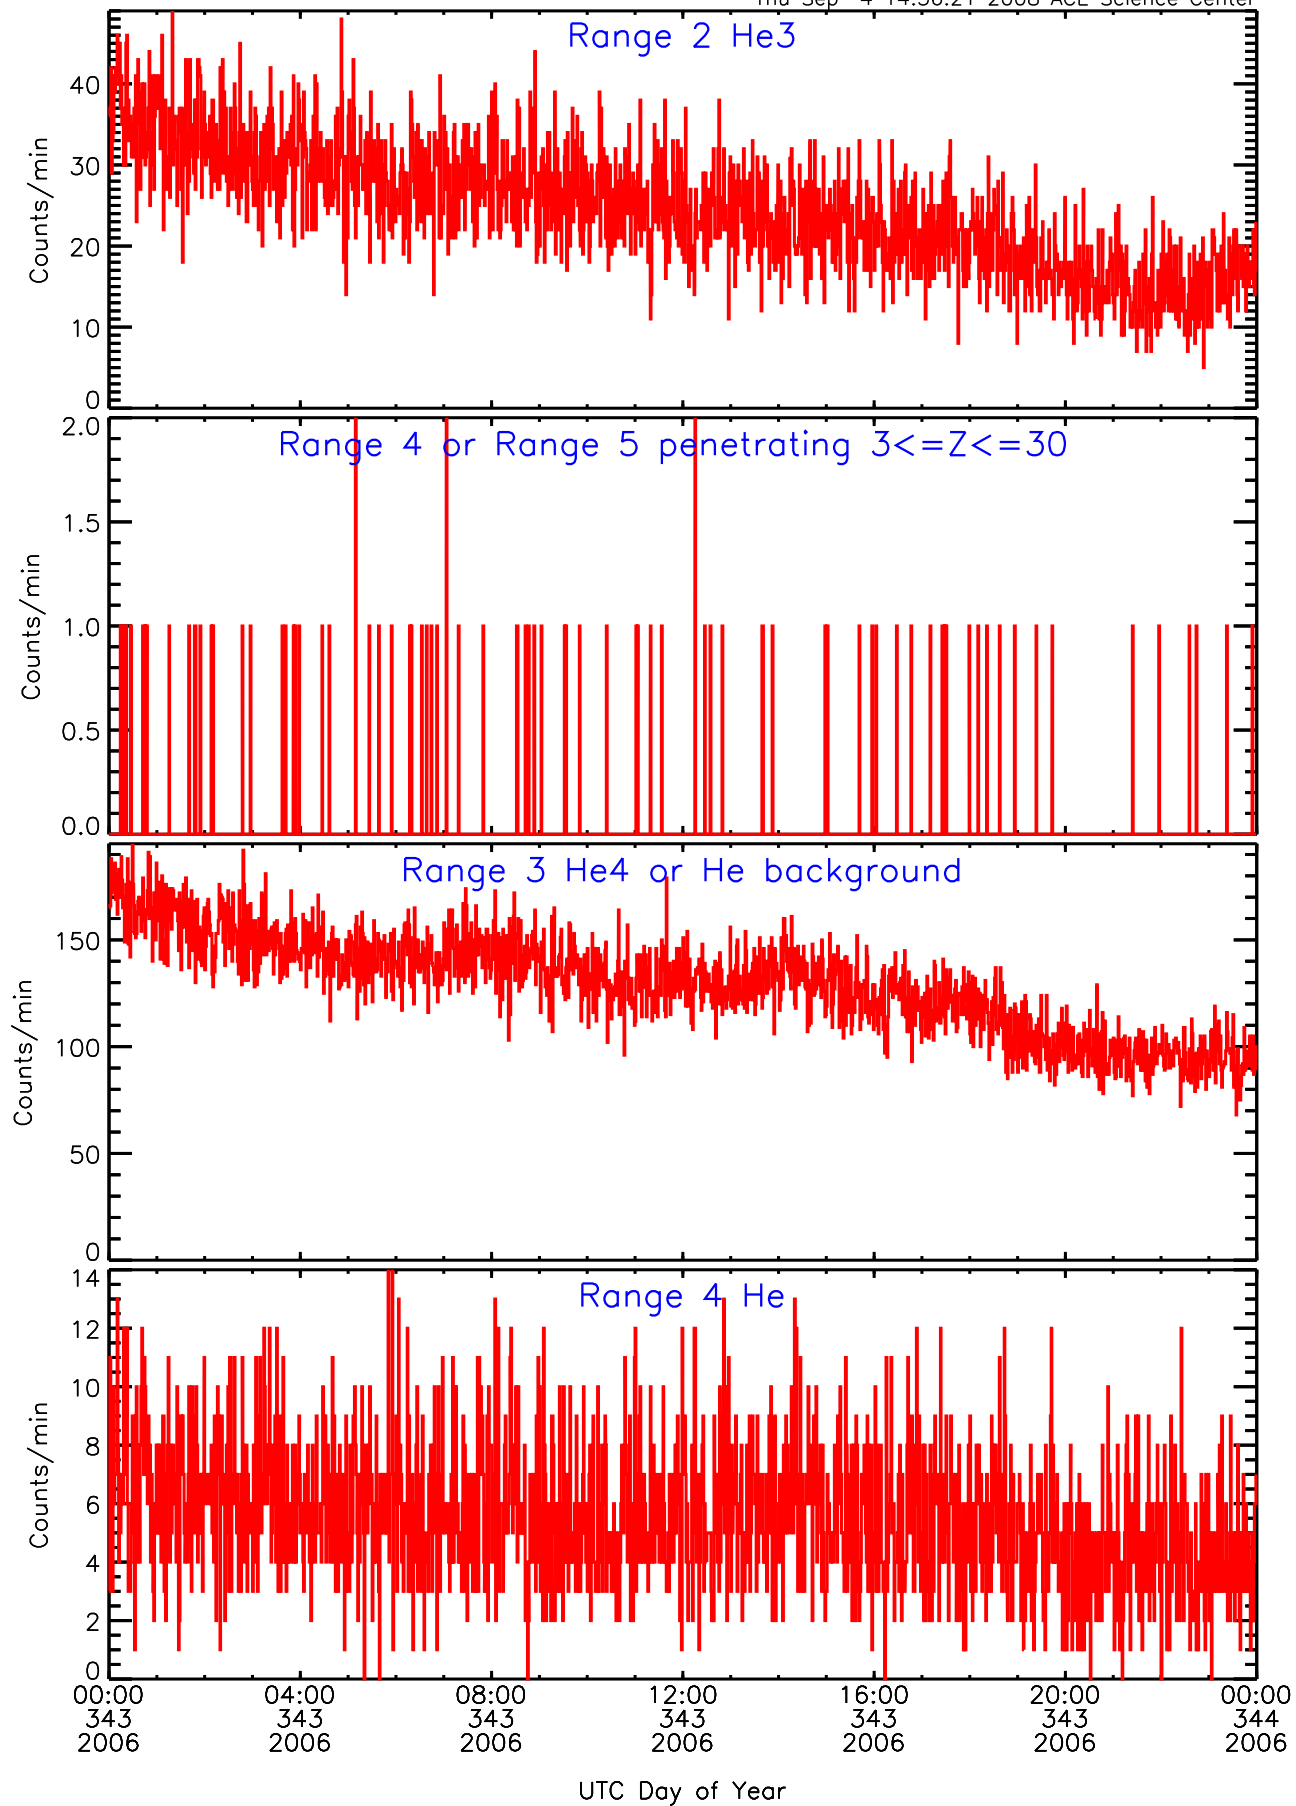

LET behind BUFRATES Data for 2006-343

Thu Sep 4 14:56:21 2008 ACE Science Center