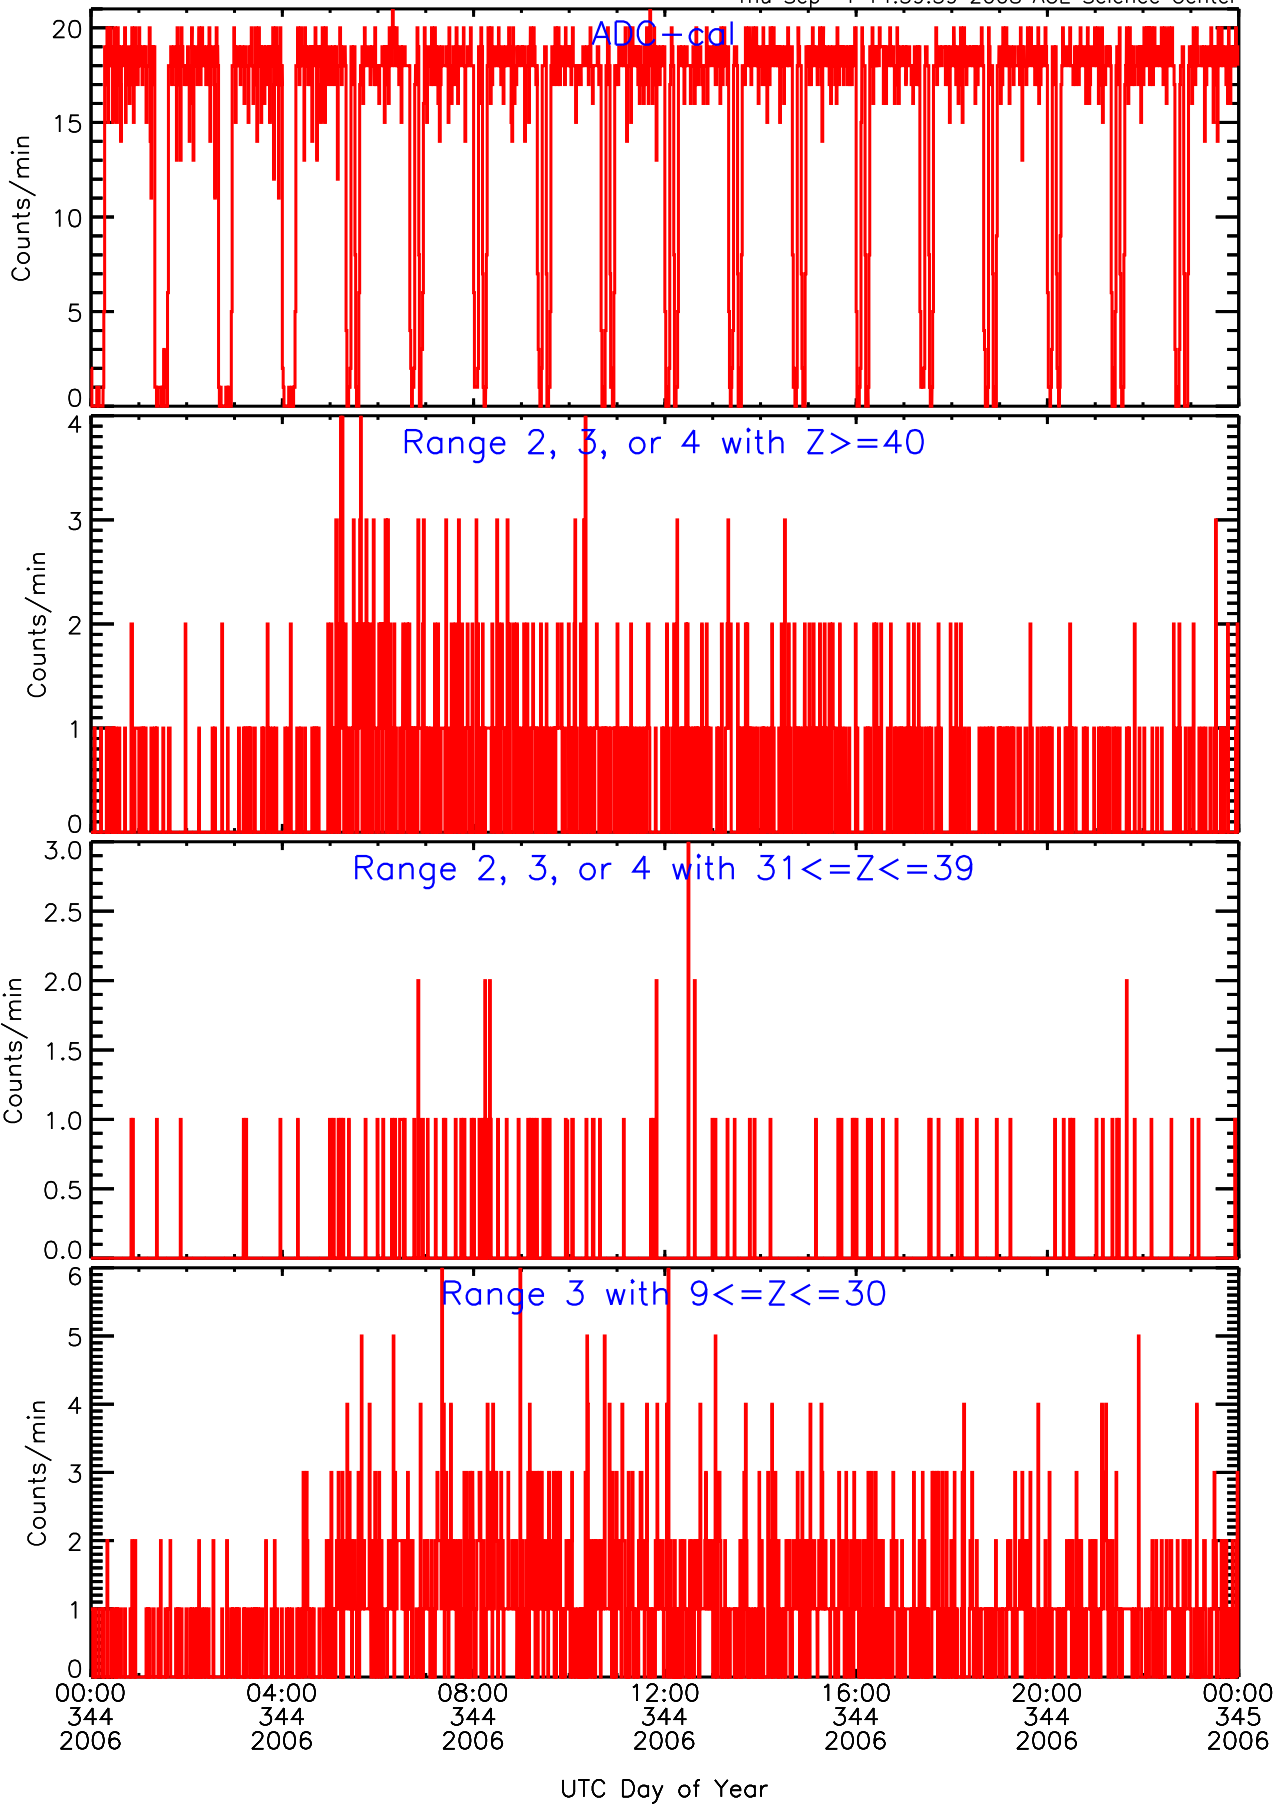

LET behind Livetime/Trigger Data for 2006-344

Thu Sep 4 14:59:58 2008 ACE Science Center

LET behind EVPRATES Data for 2006-344

Thu Sep 4 14:59:23 2008 ACE Science Center

LET behind EVPRATES Data for 2006-344

Thu Sep 4 14:59:24 2008 ACE Science Center

LET behind EVPRATES Data for 2006-344

Thu Sep 4 14:59:24 2008 ACE Science Center

LET behind EVPRATES Data for 2006-344

Thu Sep 4 14:59:24 2008 ACE Science Center

LET behind BUFRATES Data for 2006-344

Thu Sep 4 14:59:39 2008 ACE Science Center

LET behind BUFRATES Data for 2006-344

Thu Sep 4 14:59:40 2008 ACE Science Center

LET behind BUFRATES Data for 2006-344

Thu Sep 4 14:59:40 2008 ACE Science Center

LET behind BUFRATES Data for 2006-344

Thu Sep 4 14:59:40 2008 ACE Science Center

LET behind BUFRATES Data for 2006-344

Thu Sep 4 14:59:40 2008 ACE Science Center

LET behind BUFRATES Data for 2006-344

Thu Sep 4 14:59:41 2008 ACE Science Center