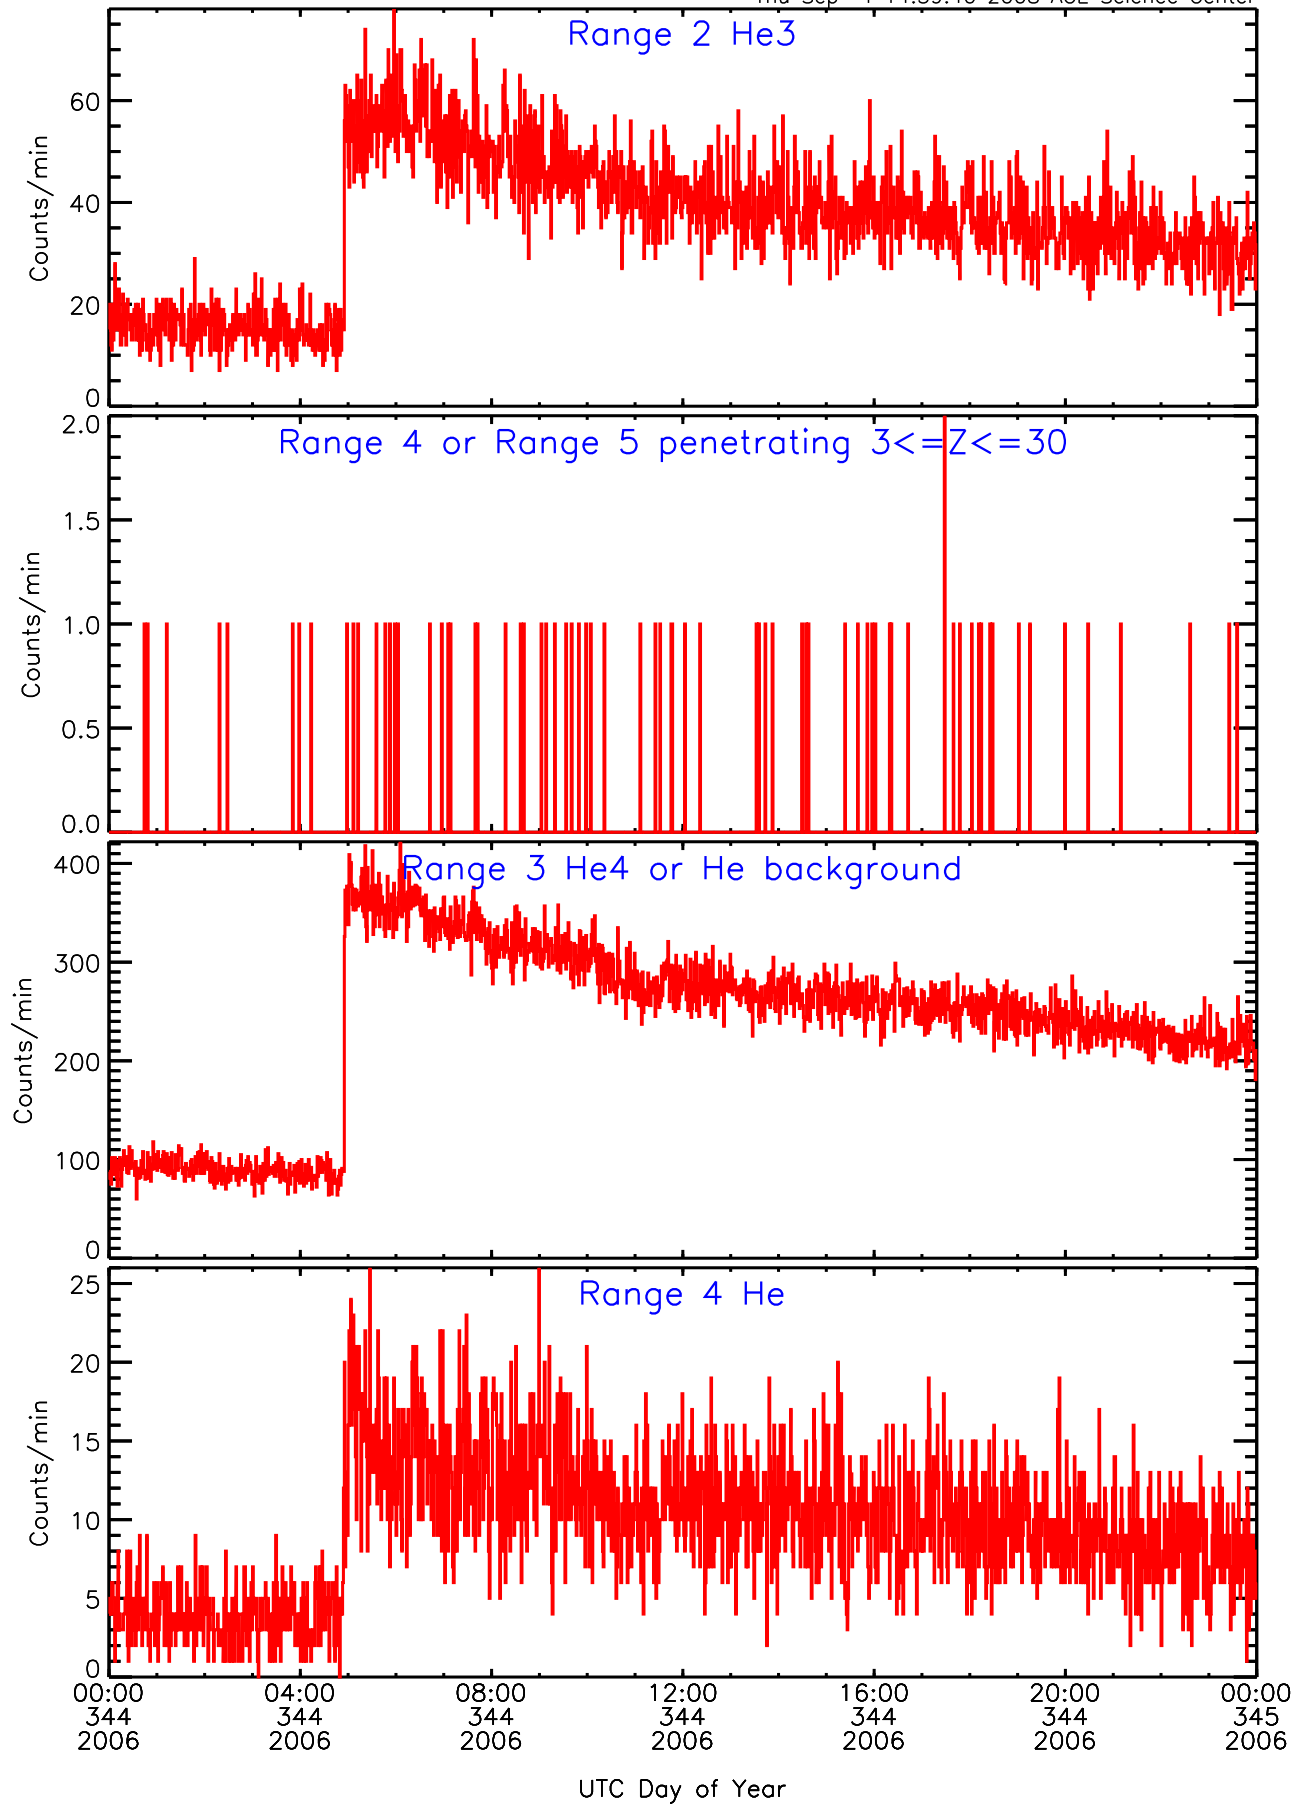

LET behind Livetime/Trigger Data for 2006-344

Thu Sep 4 14:59:58 2008 ACE Science Center

LET behind EVPRATES Data for 2006-344

Thu Sep 4 14:59:23 2008 ACE Science Center

LET behind EVPRATES Data for 2006-344

Thu Sep 4 14:59:24 2008 ACE Science Center

LET behind EVPRATES Data for 2006-344

Thu Sep 4 14:59:24 2008 ACE Science Center

LET behind EVPRATES Data for 2006-344

Thu Sep 4 14:59:24 2008 ACE Science Center

LET behind BUFRATES Data for 2006-344

Thu Sep 4 14:59:39 2008 ACE Science Center

LET behind BUFRATES Data for 2006-344

Thu Sep 4 14:59:40 2008 ACE Science Center

LET behind BUFRATES Data for 2006-344

Thu Sep 4 14:59:40 2008 ACE Science Center

LET behind BUFRATES Data for 2006-344

Thu Sep 4 14:59:40 2008 ACE Science Center

LET behind BUFRATES Data for 2006-344

Thu Sep 4 14:59:40 2008 ACE Science Center

LET behind BUFRATES Data for 2006-344

Thu Sep 4 14:59:41 2008 ACE Science Center