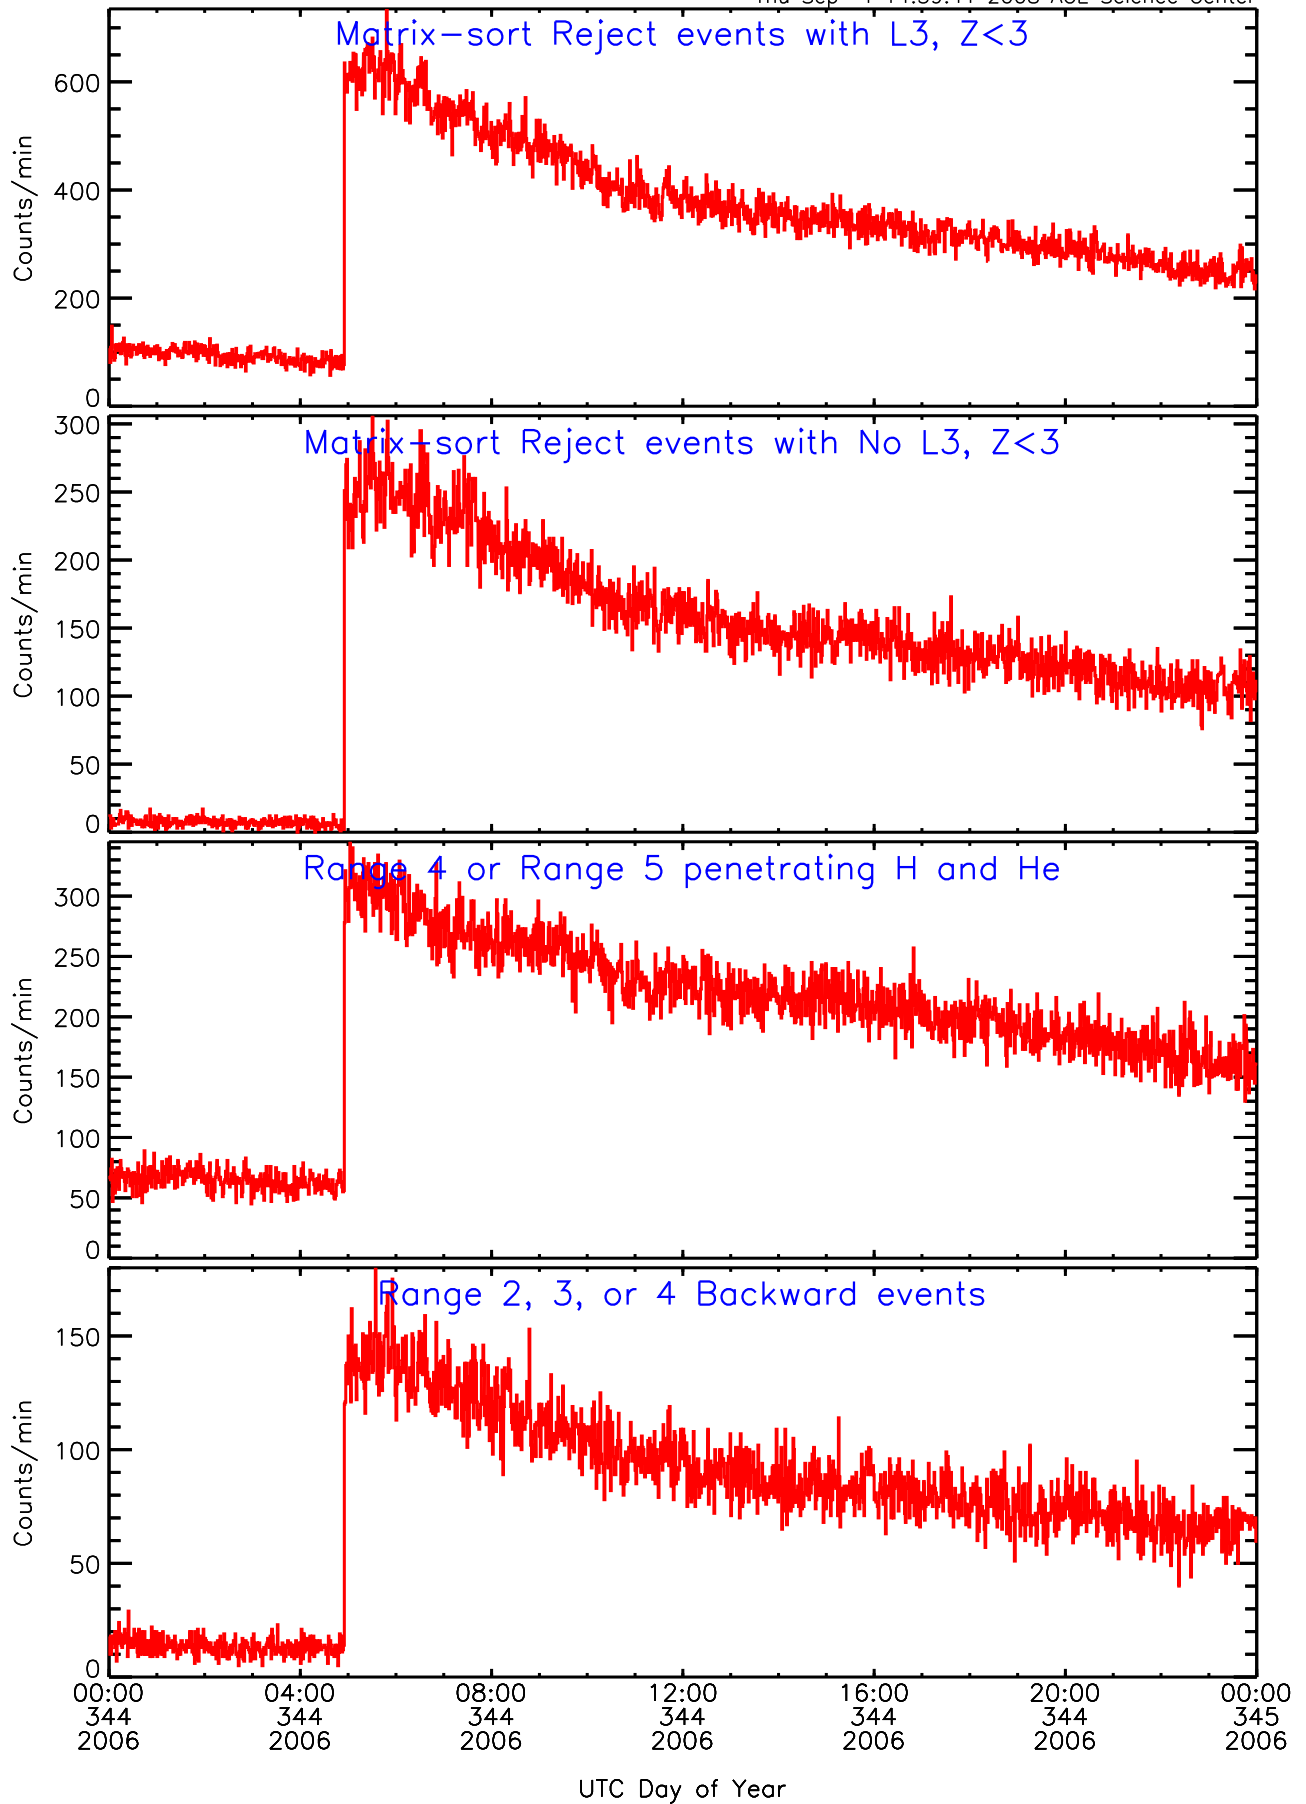

LET behind Livetime/Trigger Data for 2006-344

Thu Sep 4 14:59:58 2008 ACE Science Center

LET behind EVPRATES Data for 2006-344

Thu Sep 4 14:59:23 2008 ACE Science Center

LET behind EVPRATES Data for 2006-344

LET behind BUFRATES Data for 2006-344

Thu Sep 4 14:59:39 2008 ACE Science Center

LET behind BUFRATES Data for 2006-344

Thu Sep 4 14:59:40 2008 ACE Science Center

LET behind BUFRATES Data for 2006-344

Thu Sep 4 14:59:40 2008 ACE Science Center

LET behind BUFRATES Data for 2006-344

Thu Sep 4 14:59:40 2008 ACE Science Center

LET behind BUFRATES Data for 2006-344

Thu Sep 4 14:59:40 2008 ACE Science Center

LET behind BUFRATES Data for 2006-344

Thu Sep 4 14:59:41 2008 ACE Science Center

LET behind BUFRATES Data for 2006-344

Thu Sep 4 14:59:41 2008 ACE Science Center

LET behind BUFRATES Data for 2006-344

Thu Sep 4 14:59:41 2008 ACE Science Center