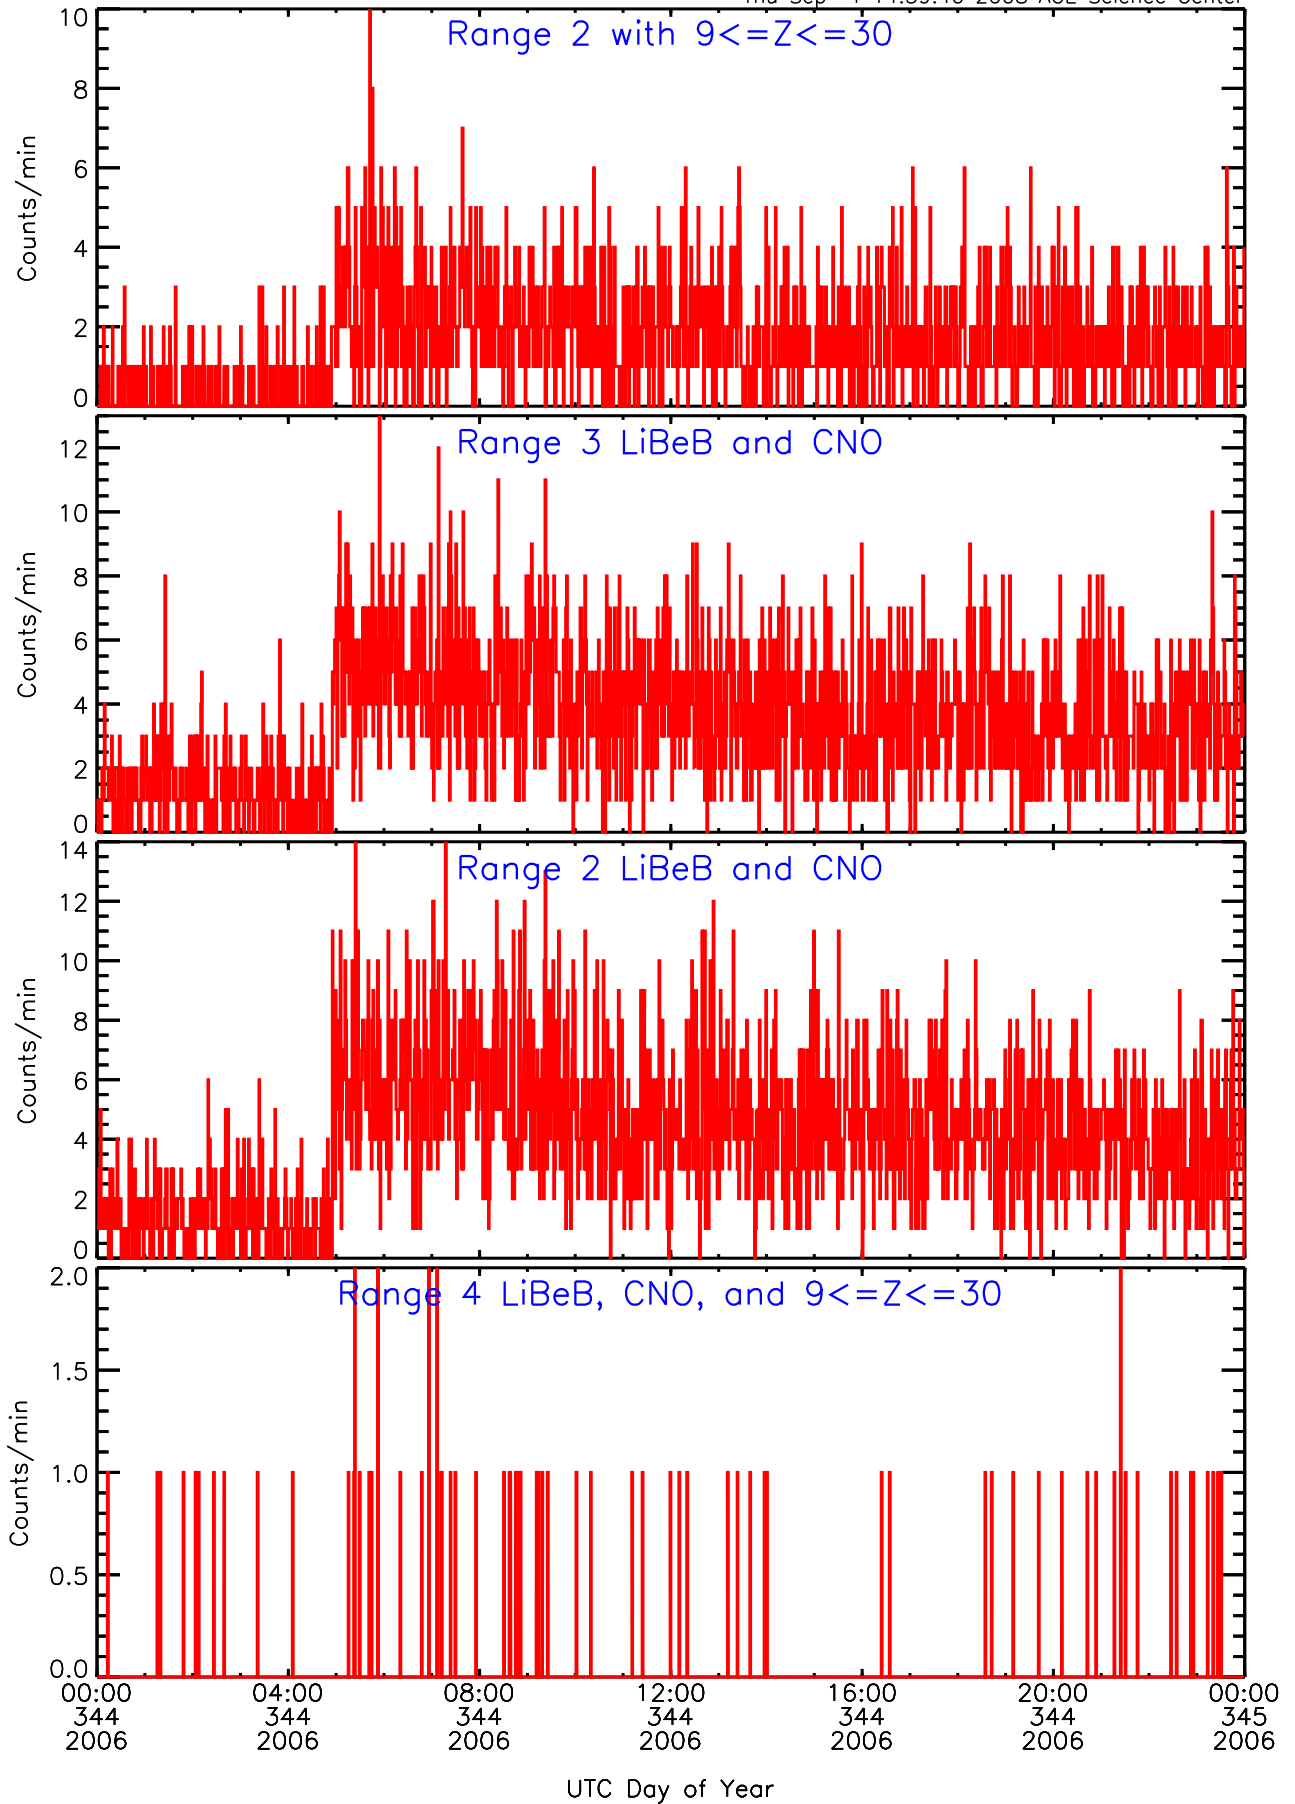

LET behind Livetime/Trigger Data for 2006-344

Thu Sep 4 14:59:58 2008 ACE Science Center

LET behind EVPRATES Data for 2006-344

Thu Sep 4 14:59:23 2008 ACE Science Center

LET behind EVPRATES Data for 2006-344

Thu Sep 4 14:59:24 2008 ACE Science Center

LET behind EVPRATES Data for 2006-344

Thu Sep 4 14:59:24 2008 ACE Science Center

LET behind EVPRATES Data for 2006-344

Thu Sep 4 14:59:24 2008 ACE Science Center

LET behind BUFRATES Data for 2006-344

Thu Sep 4 14:59:39 2008 ACE Science Center

LET behind BUFRATES Data for 2006-344

Thu Sep 4 14:59:40 2008 ACE Science Center

LET behind BUFRATES Data for 2006-344

Thu Sep 4 14:59:40 2008 ACE Science Center

LET behind BUFRATES Data for 2006-344

Thu Sep 4 14:59:40 2008 ACE Science Center

LET behind BUFRATES Data for 2006-344

Thu Sep 4 14:59:40 2008 ACE Science Center

LET behind BUFRATES Data for 2006-344

Thu Sep 4 14:59:41 2008 ACE Science Center