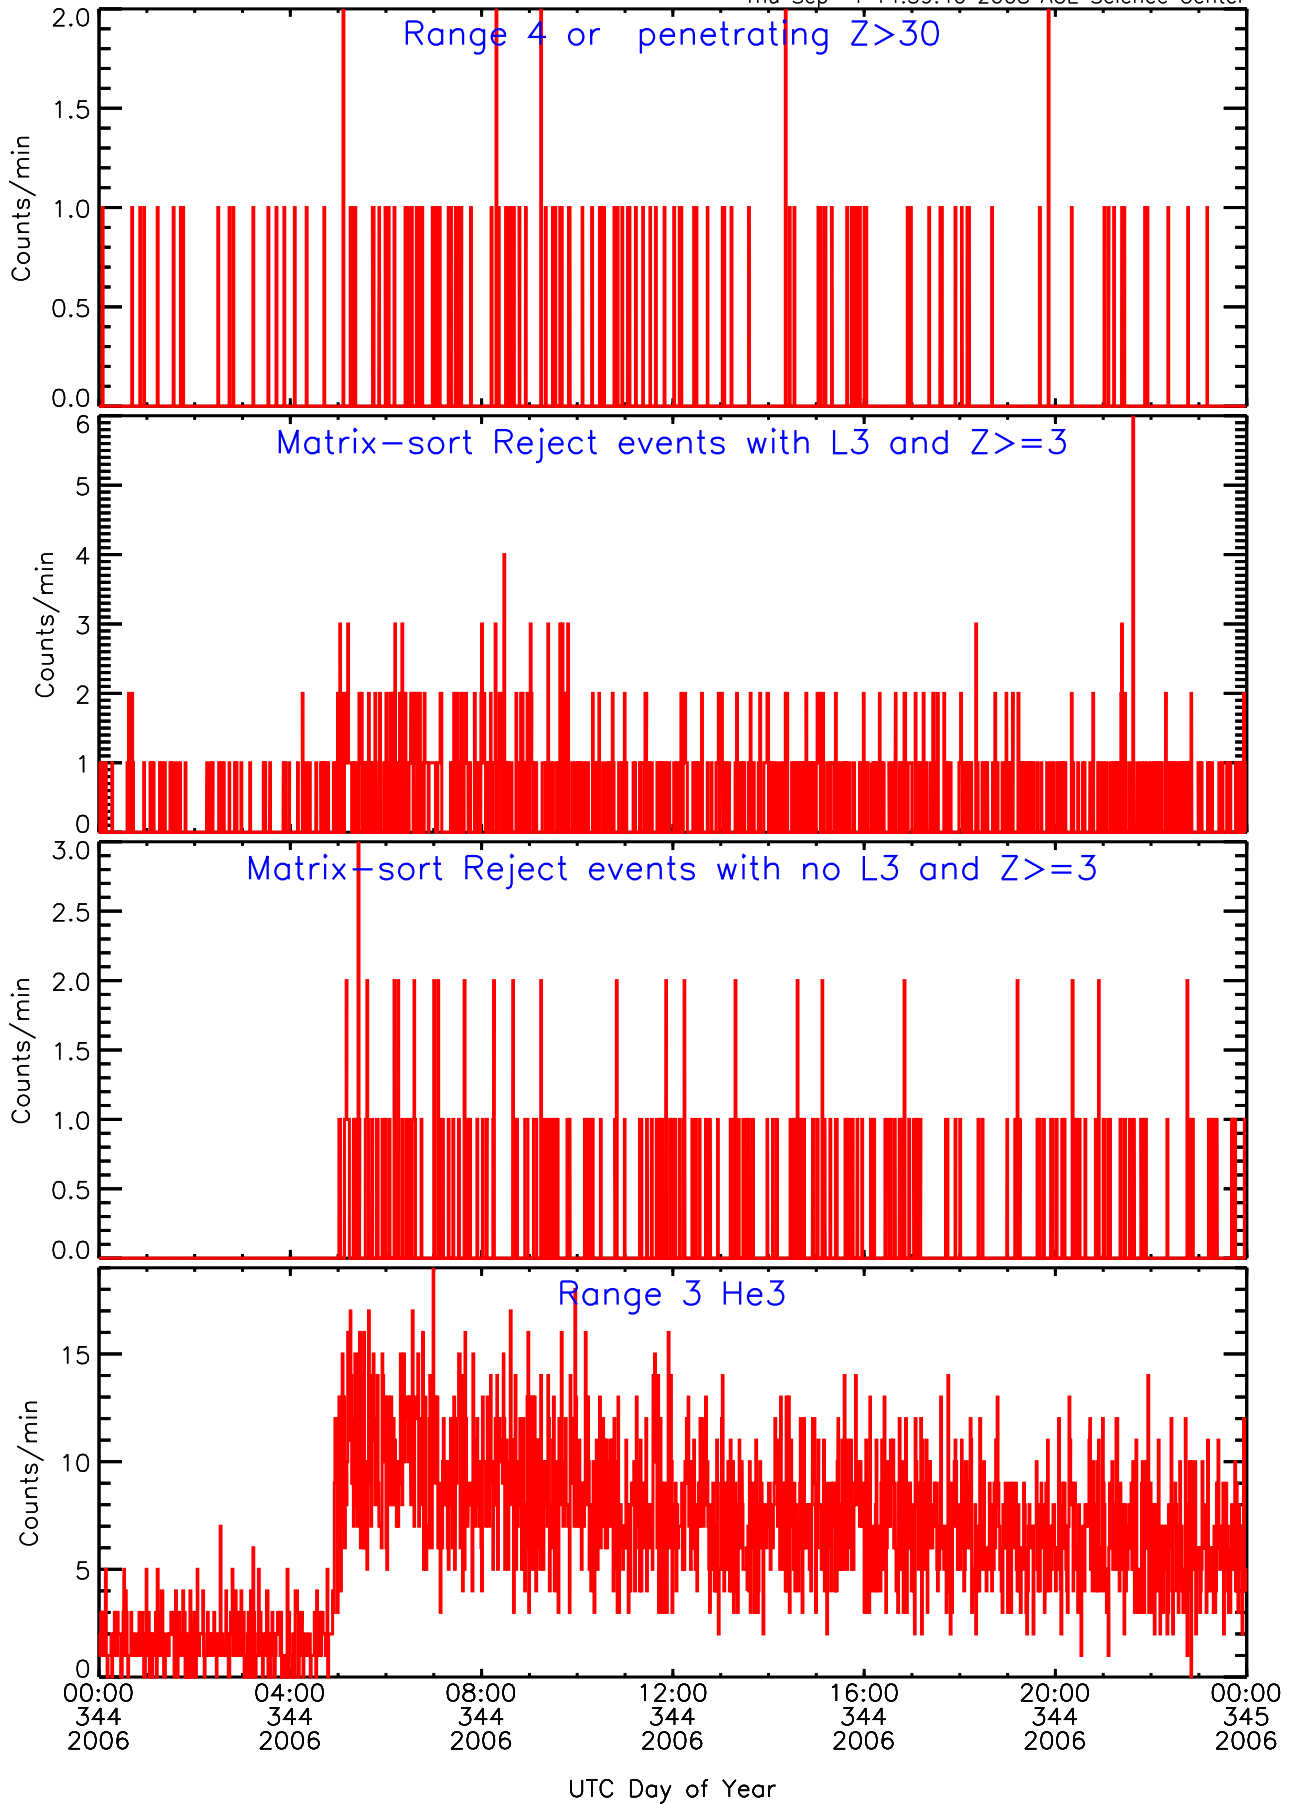

LET behind Livetime/Trigger Data for 2006-344

Thu Sep 4 14:59:58 2008 ACE Science Center

LET behind EVPRATES Data for 2006-344

Thu Sep 4 14:59:23 2008 ACE Science Center

LET behind EVPRATES Data for 2006-344

Thu Sep 4 14:59:24 2008 ACE Science Center

LET behind EVPRATES Data for 2006-344

Thu Sep 4 14:59:24 2008 ACE Science Center

LET behind EVPRATES Data for 2006-344

Thu Sep 4 14:59:24 2008 ACE Science Center

LET behind BUFRATES Data for 2006-344

Thu Sep 4 14:59:39 2008 ACE Science Center

LET behind BUFRATES Data for 2006-344

Thu Sep 4 14:59:40 2008 ACE Science Center

LET behind BUFRATES Data for 2006-344

Thu Sep 4 14:59:40 2008 ACE Science Center

LET behind BUFRATES Data for 2006-344

Thu Sep 4 14:59:40 2008 ACE Science Center

LET behind BUFRATES Data for 2006-344

Thu Sep 4 14:59:40 2008 ACE Science Center

LET behind BUFRATES Data for 2006-344

Thu Sep 4 14:59:41 2008 ACE Science Center