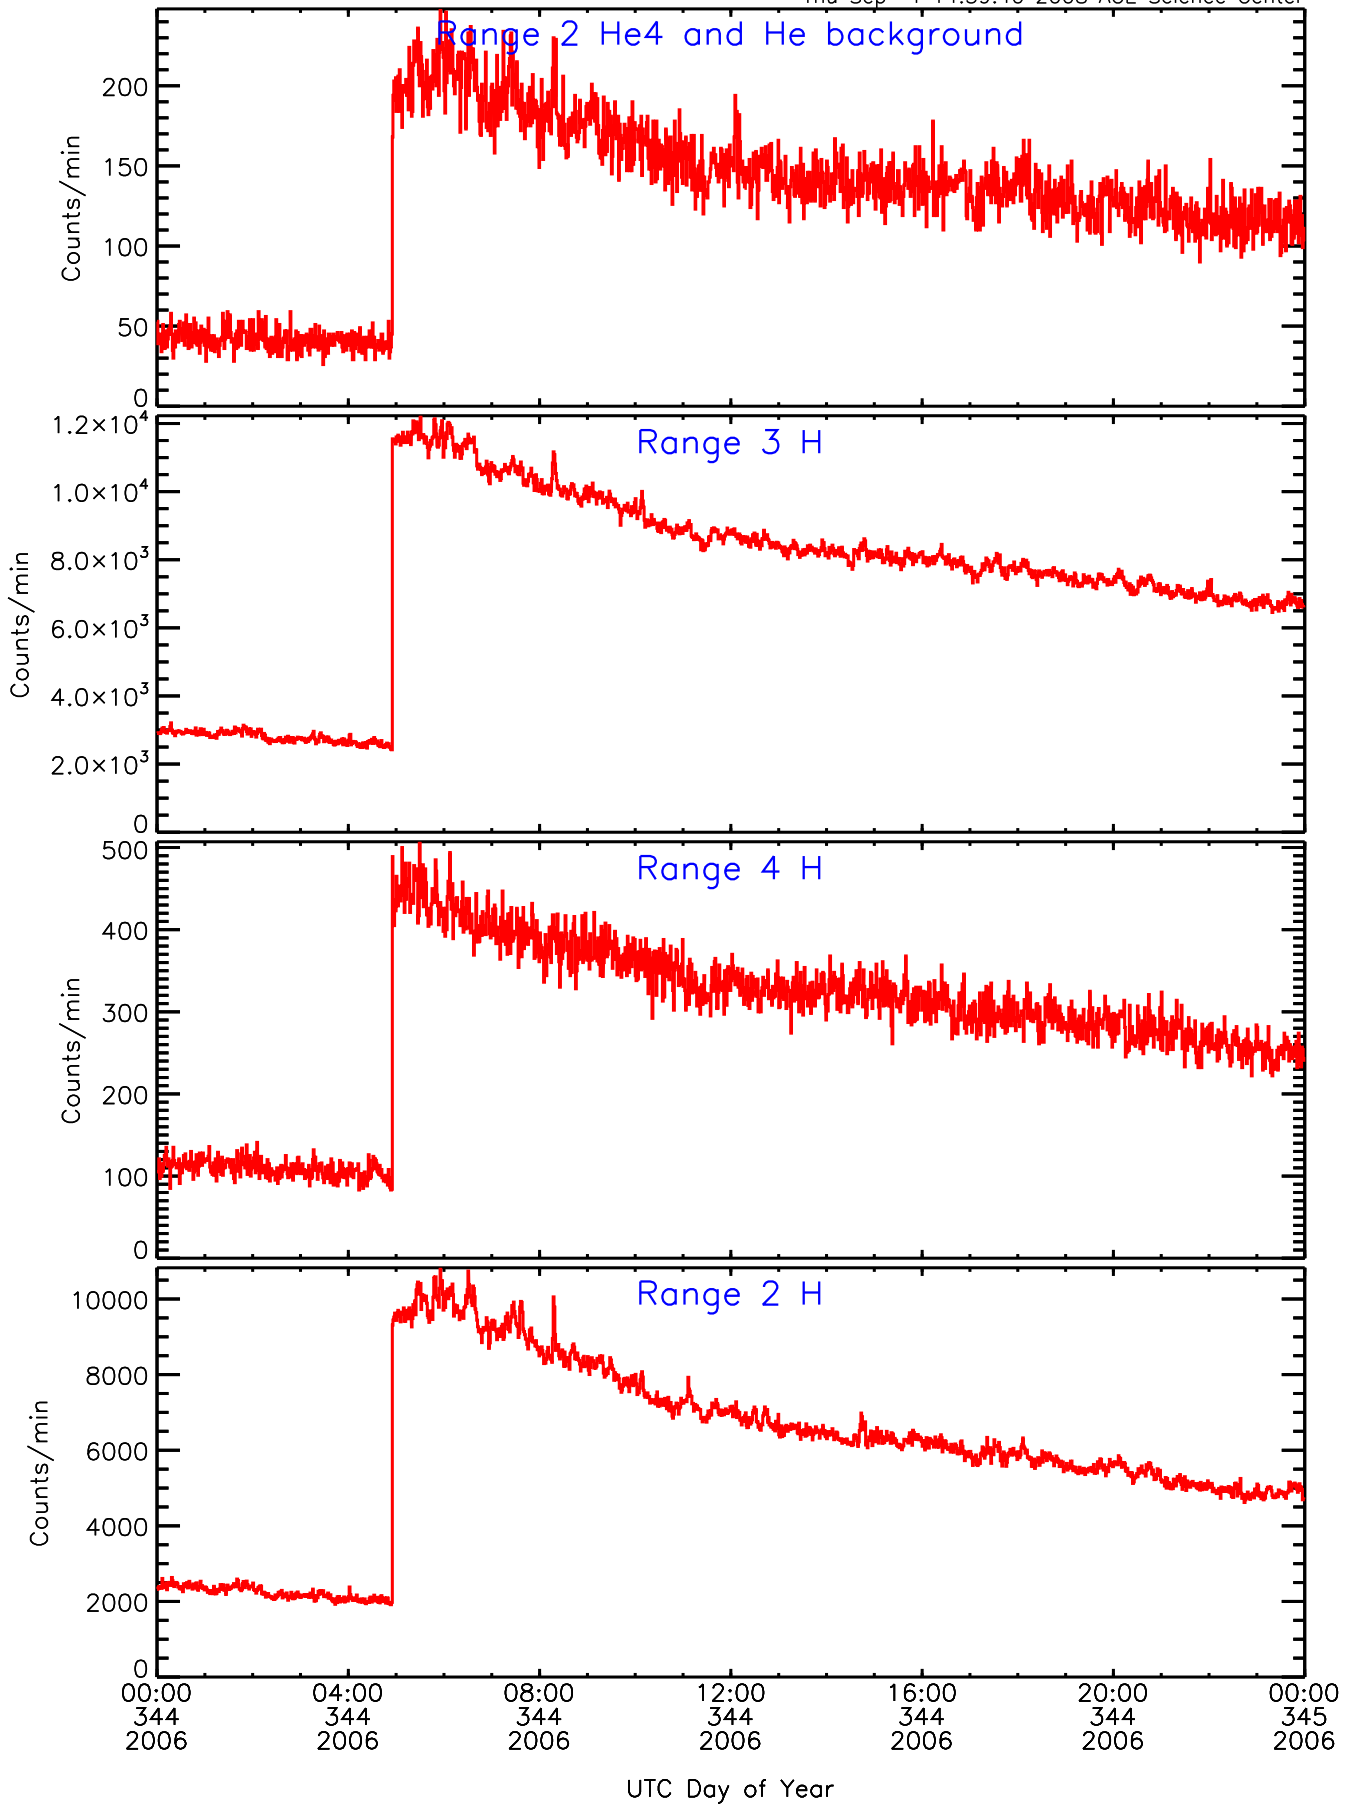

LET behind BUFRATES Data for 2006-344

Thu Sep 4 14:59:39 2008 ACE Science Center

LET behind BUFRATES Data for 2006-344

Thu Sep 4 14:59:40 2008 ACE Science Center

LET behind BUFRATES Data for 2006-344

Thu Sep 4 14:59:40 2008 ACE Science Center

LET behind BUFRATES Data for 2006-344

Thu Sep 4 14:59:40 2008 ACE Science Center

LET behind BUFRATES Data for 2006-344

Thu Sep 4 14:59:40 2008 ACE Science Center

LET behind BUFRATES Data for 2006-344

Thu Sep 4 14:59:41 2008 ACE Science Center