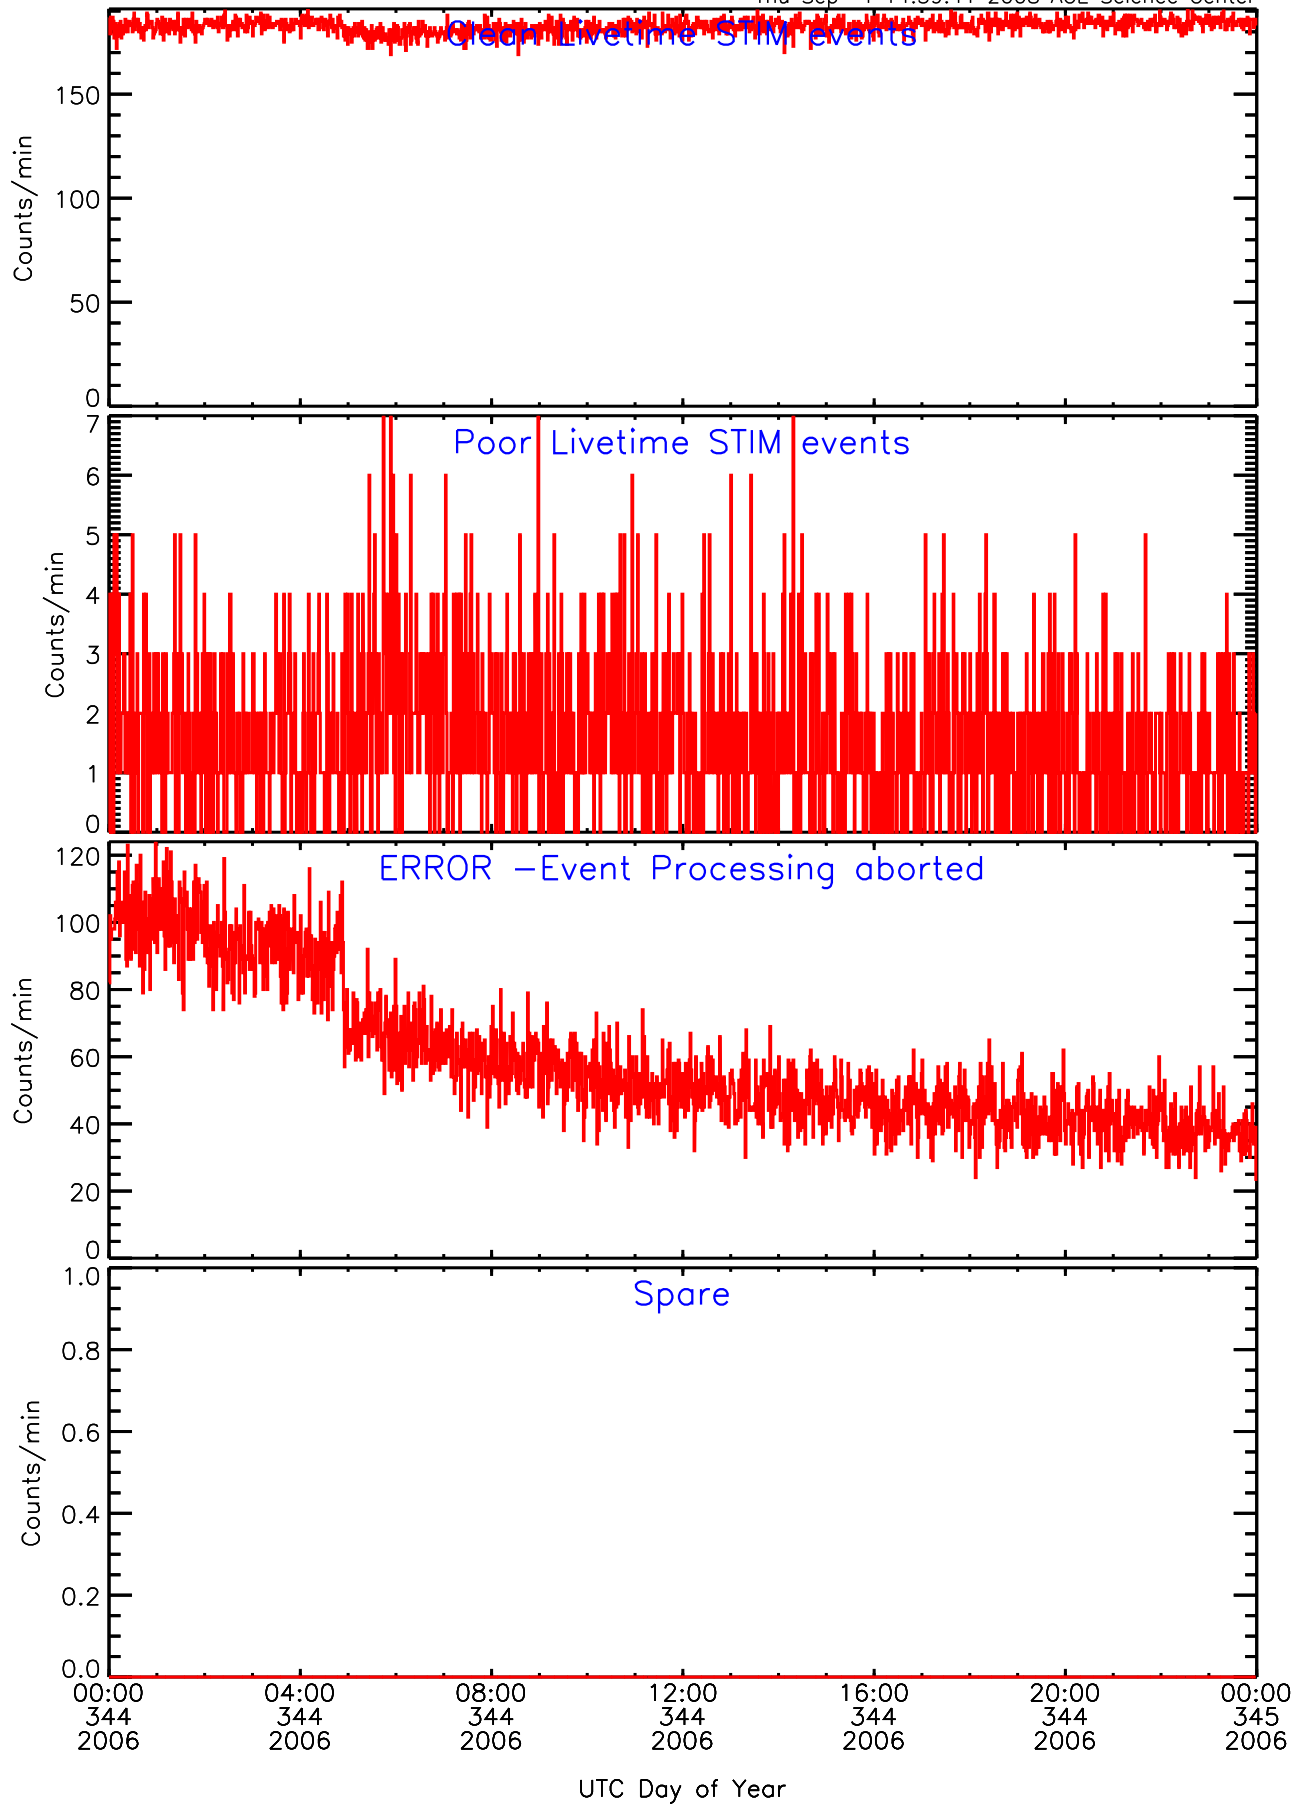

LET behind Livetime/Trigger Data for 2006-344

Thu Sep 4 14:59:58 2008 ACE Science Center

LET behind EVPRATES Data for 2006-344

Thu Sep 4 14:59:23 2008 ACE Science Center

LET behind EVPRATES Data for 2006-344

LET behind BUFRATES Data for 2006-344

Thu Sep 4 14:59:39 2008 ACE Science Center

LET behind BUFRATES Data for 2006-344

Thu Sep 4 14:59:40 2008 ACE Science Center

LET behind BUFRATES Data for 2006-344

Thu Sep 4 14:59:40 2008 ACE Science Center

LET behind BUFRATES Data for 2006-344

Thu Sep 4 14:59:40 2008 ACE Science Center

LET behind BUFRATES Data for 2006-344

Thu Sep 4 14:59:40 2008 ACE Science Center

LET behind BUFRATES Data for 2006-344

Thu Sep 4 14:59:41 2008 ACE Science Center

LET behind BUFRATES Data for 2006-344

Thu Sep 4 14:59:41 2008 ACE Science Center

LET behind BUFRATES Data for 2006-344

Thu Sep 4 14:59:41 2008 ACE Science Center