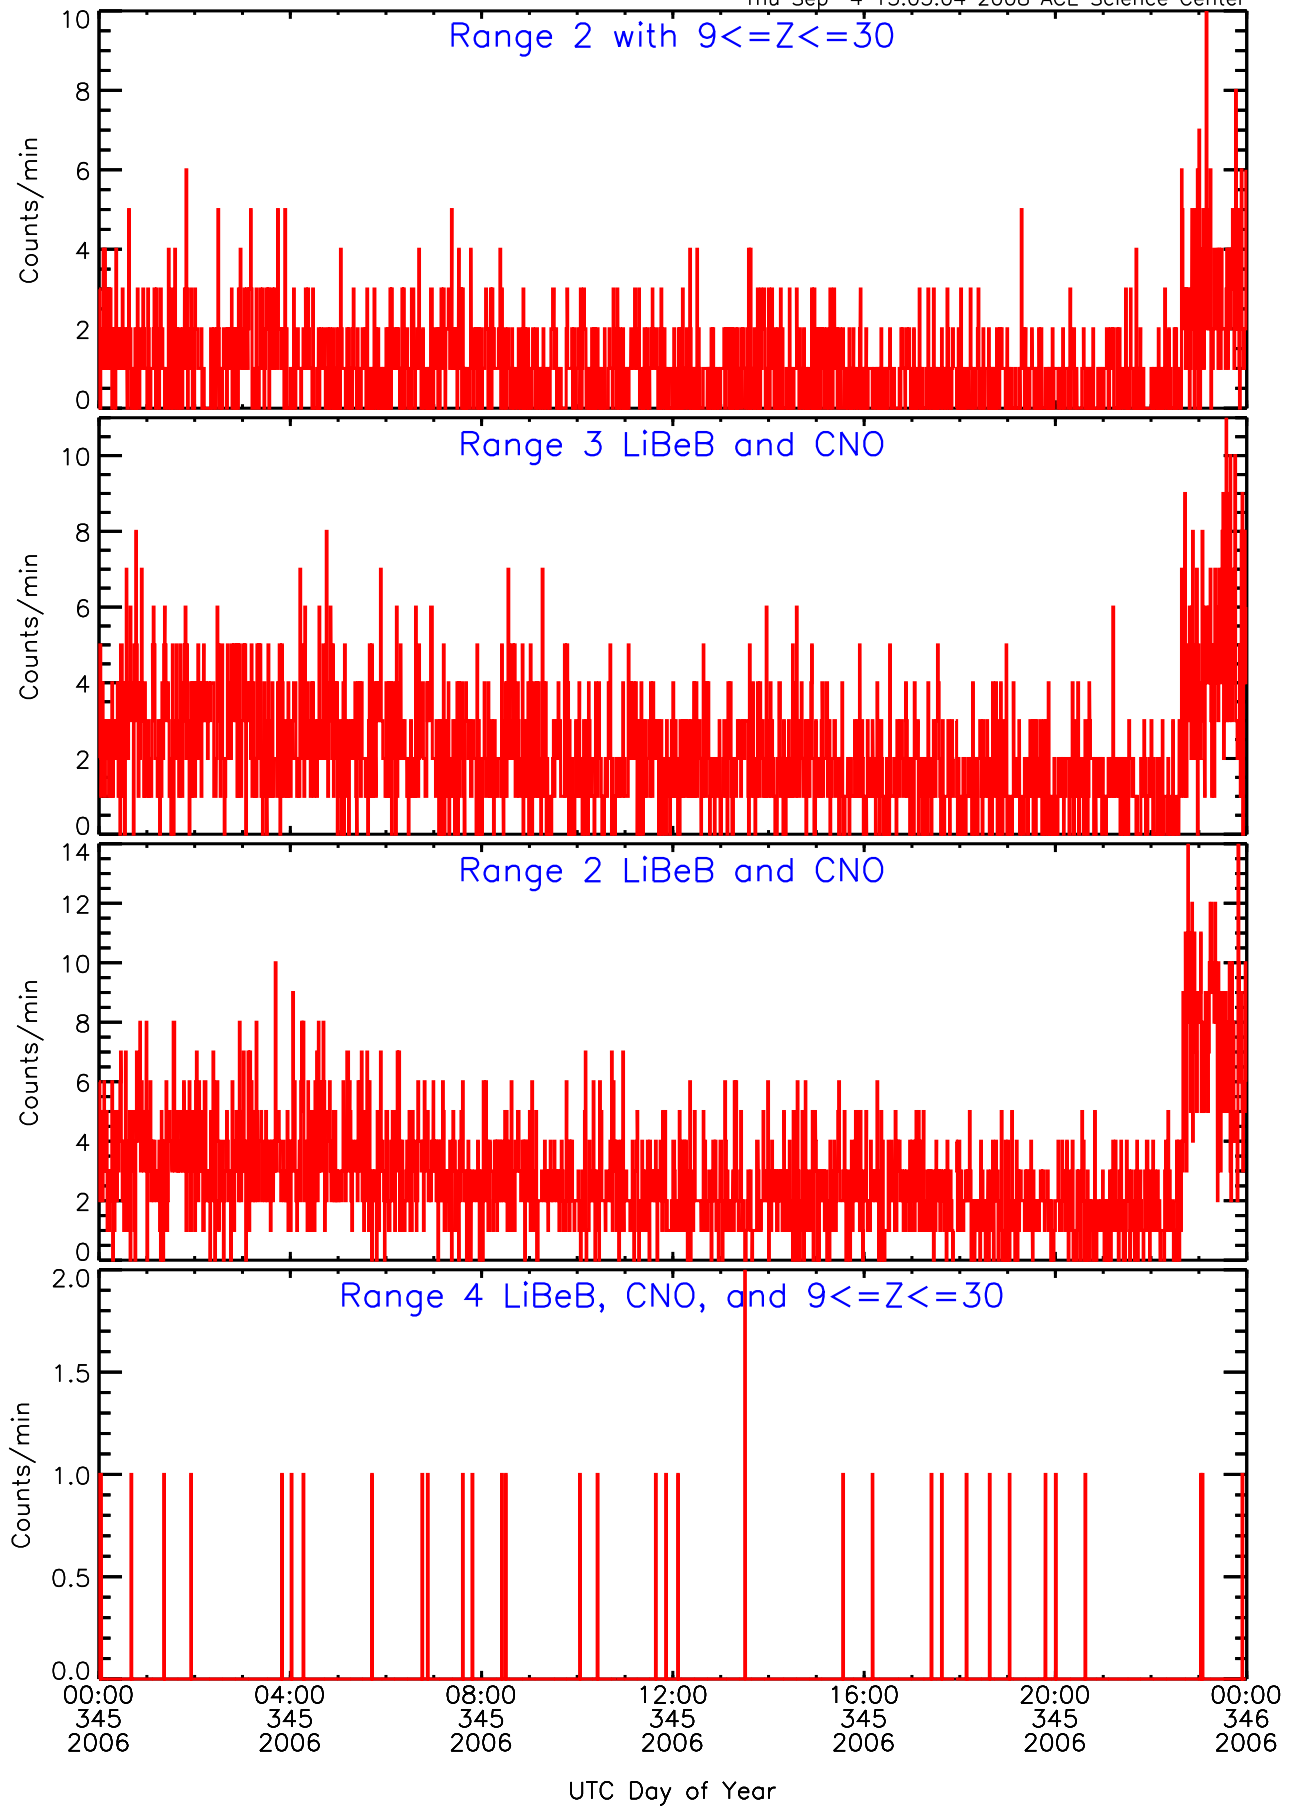

LET behind BUFRATES Data for 2006-345

Thu Sep 4 15:03:04 2008 ACE Science Center