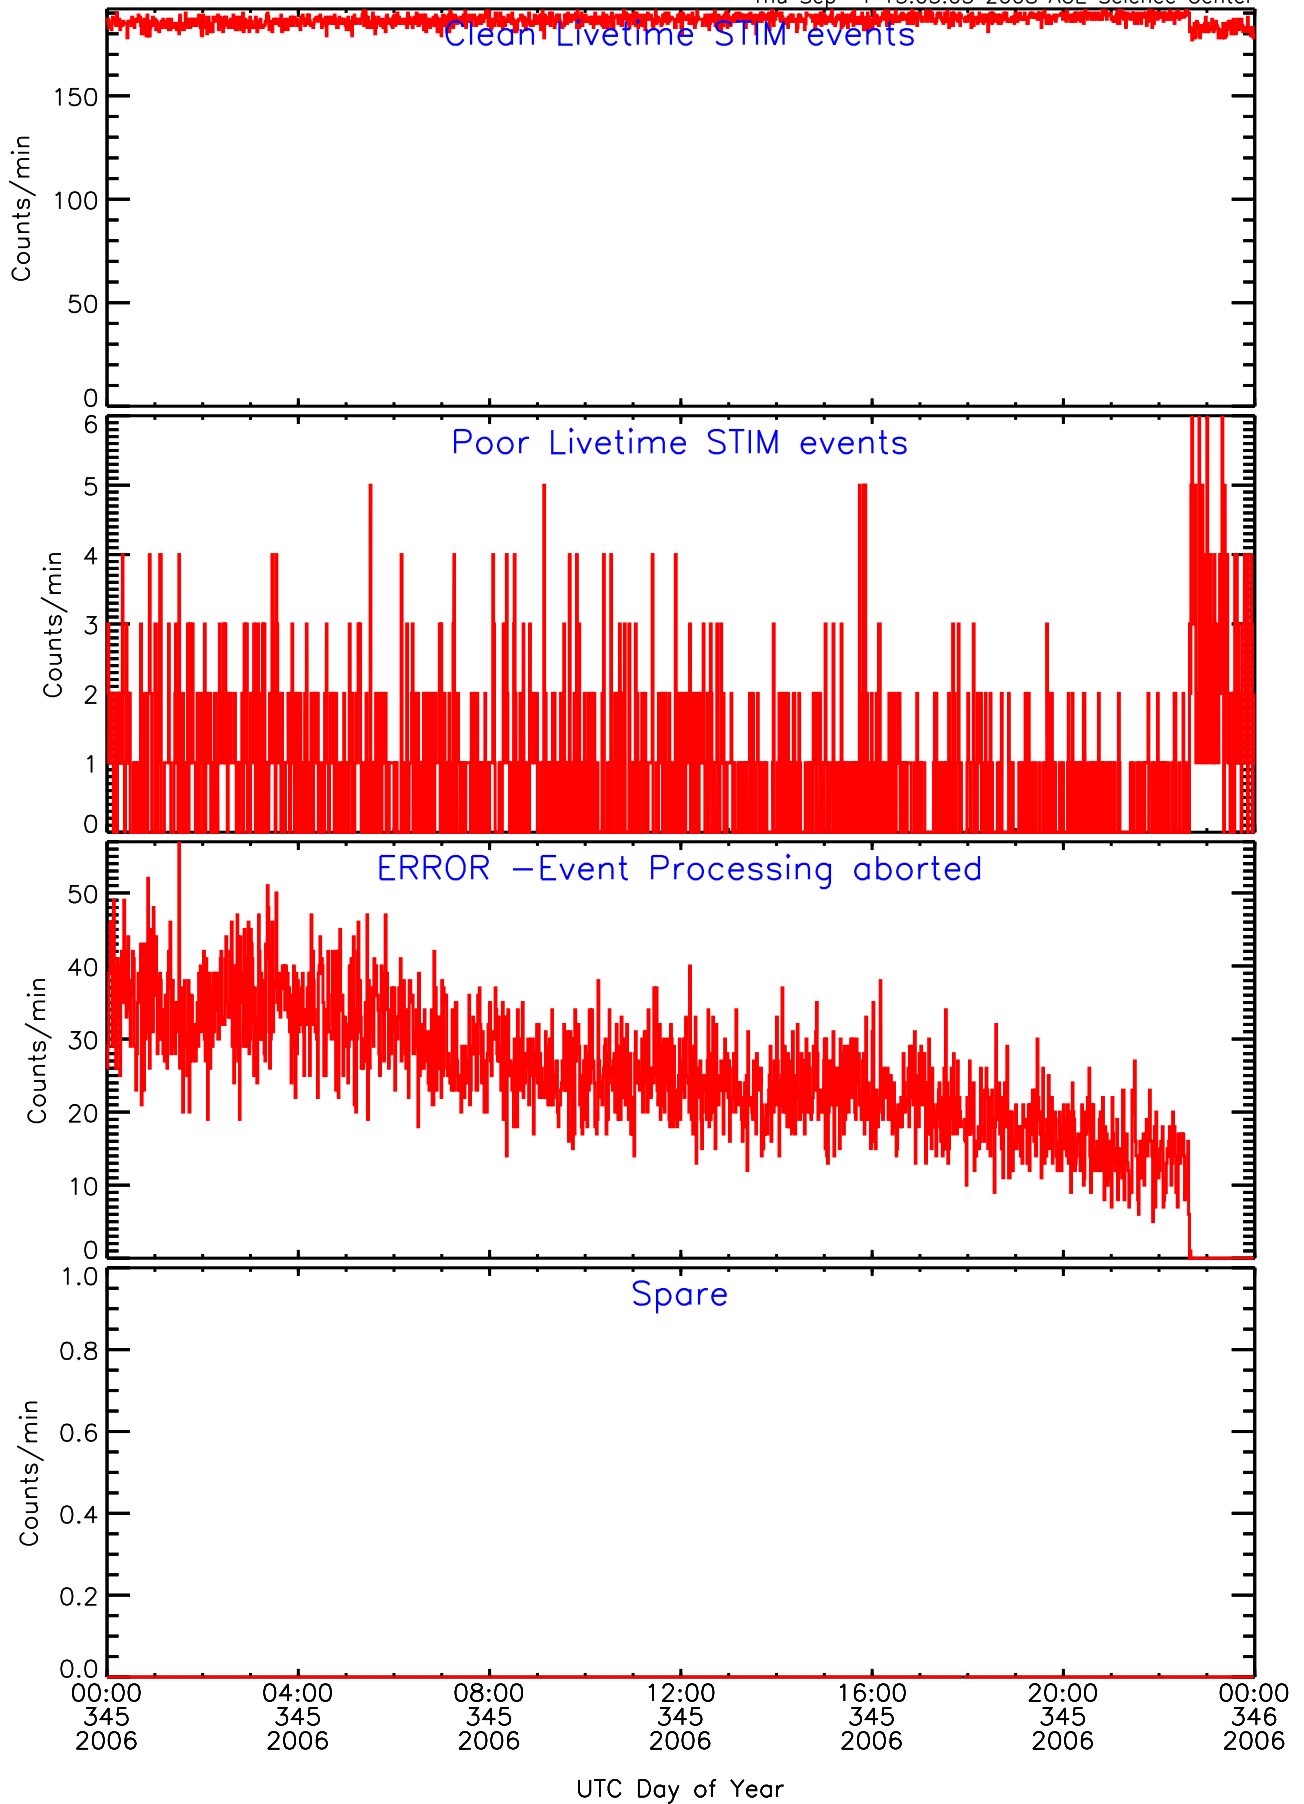

LET behind BUFRATES Data for 2006-345

Thu Sep 4 15:03:05 2008 ACE Science Center