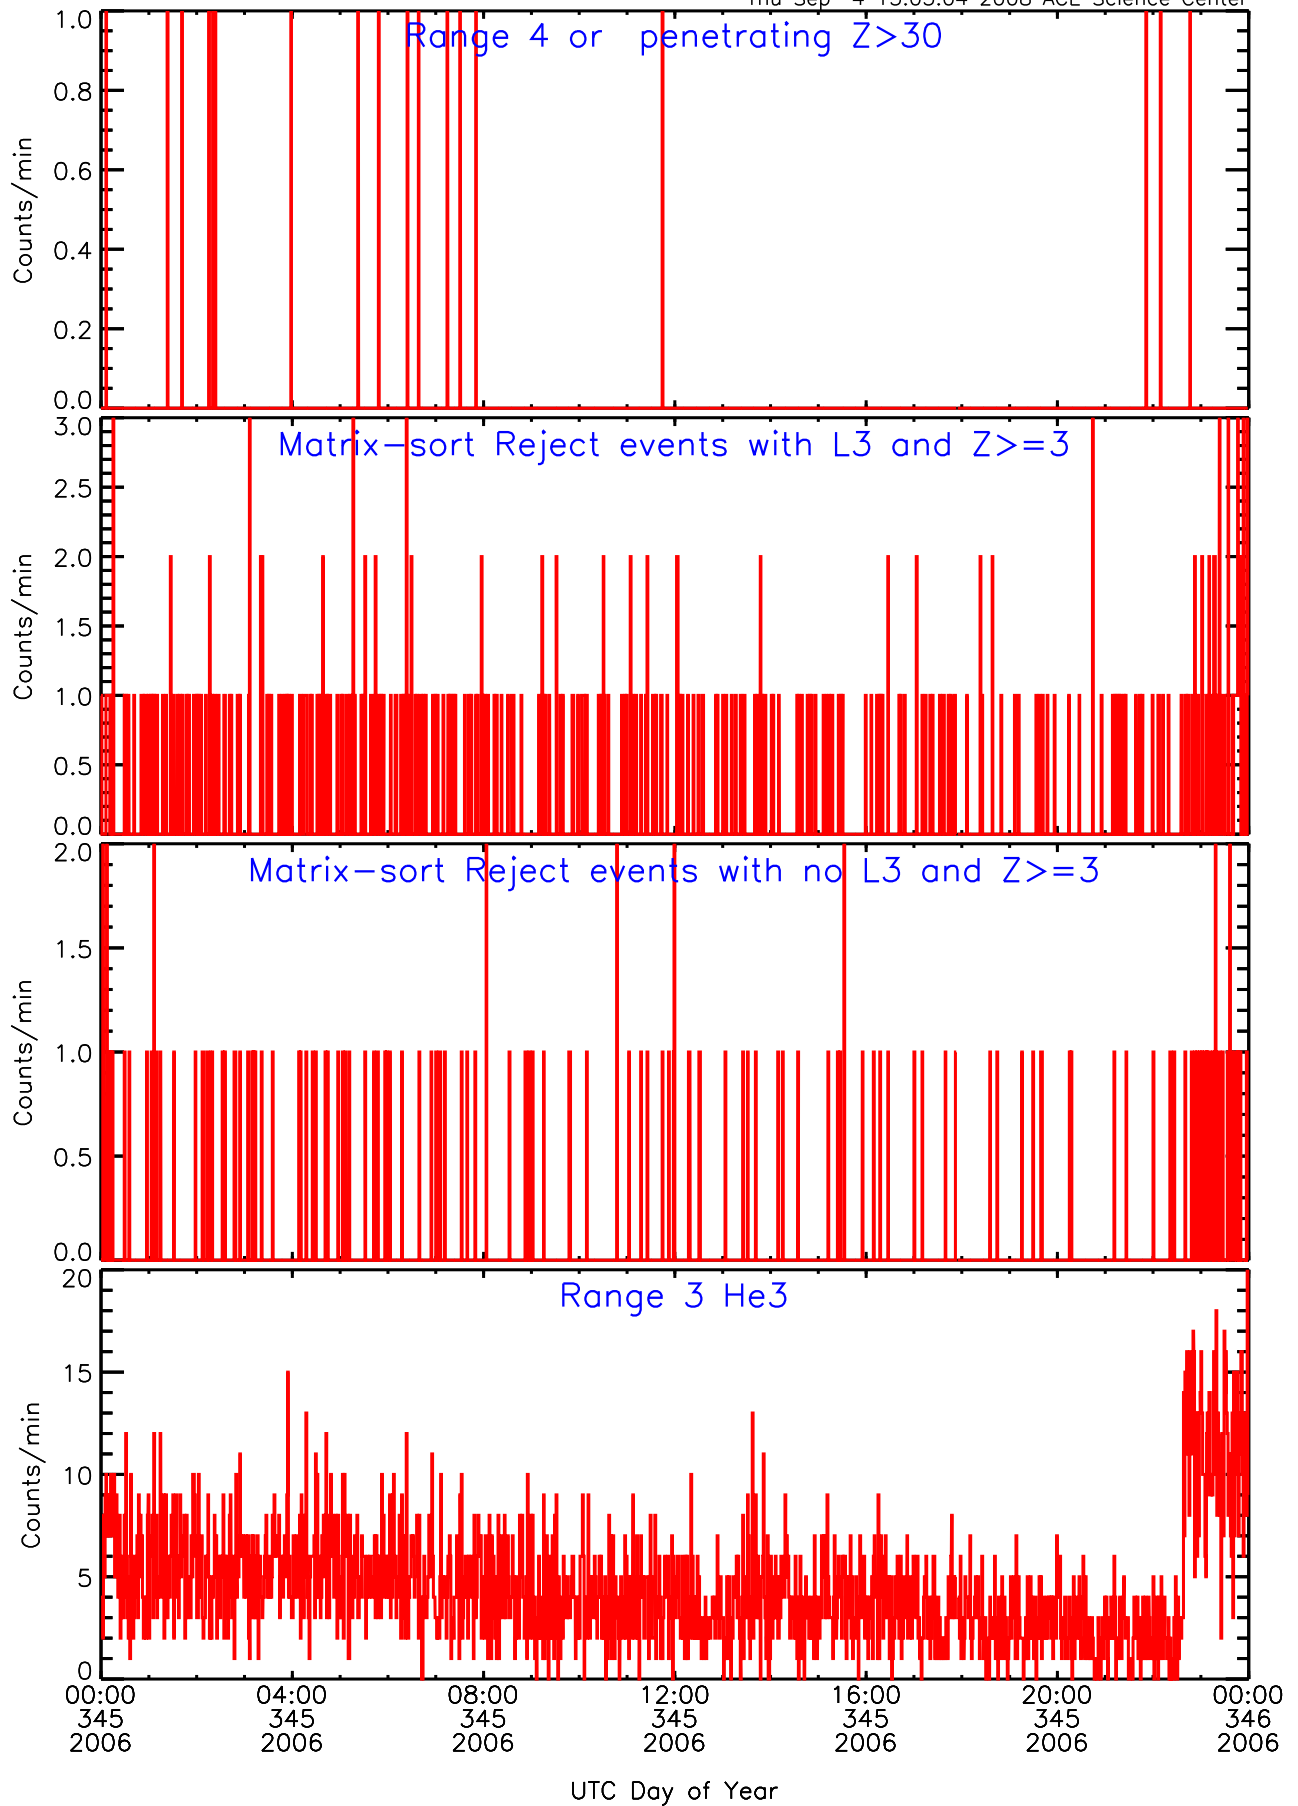

LET behind BUFRATES Data for 2006-345

Thu Sep 4 15:03:04 2008 ACE Science Center