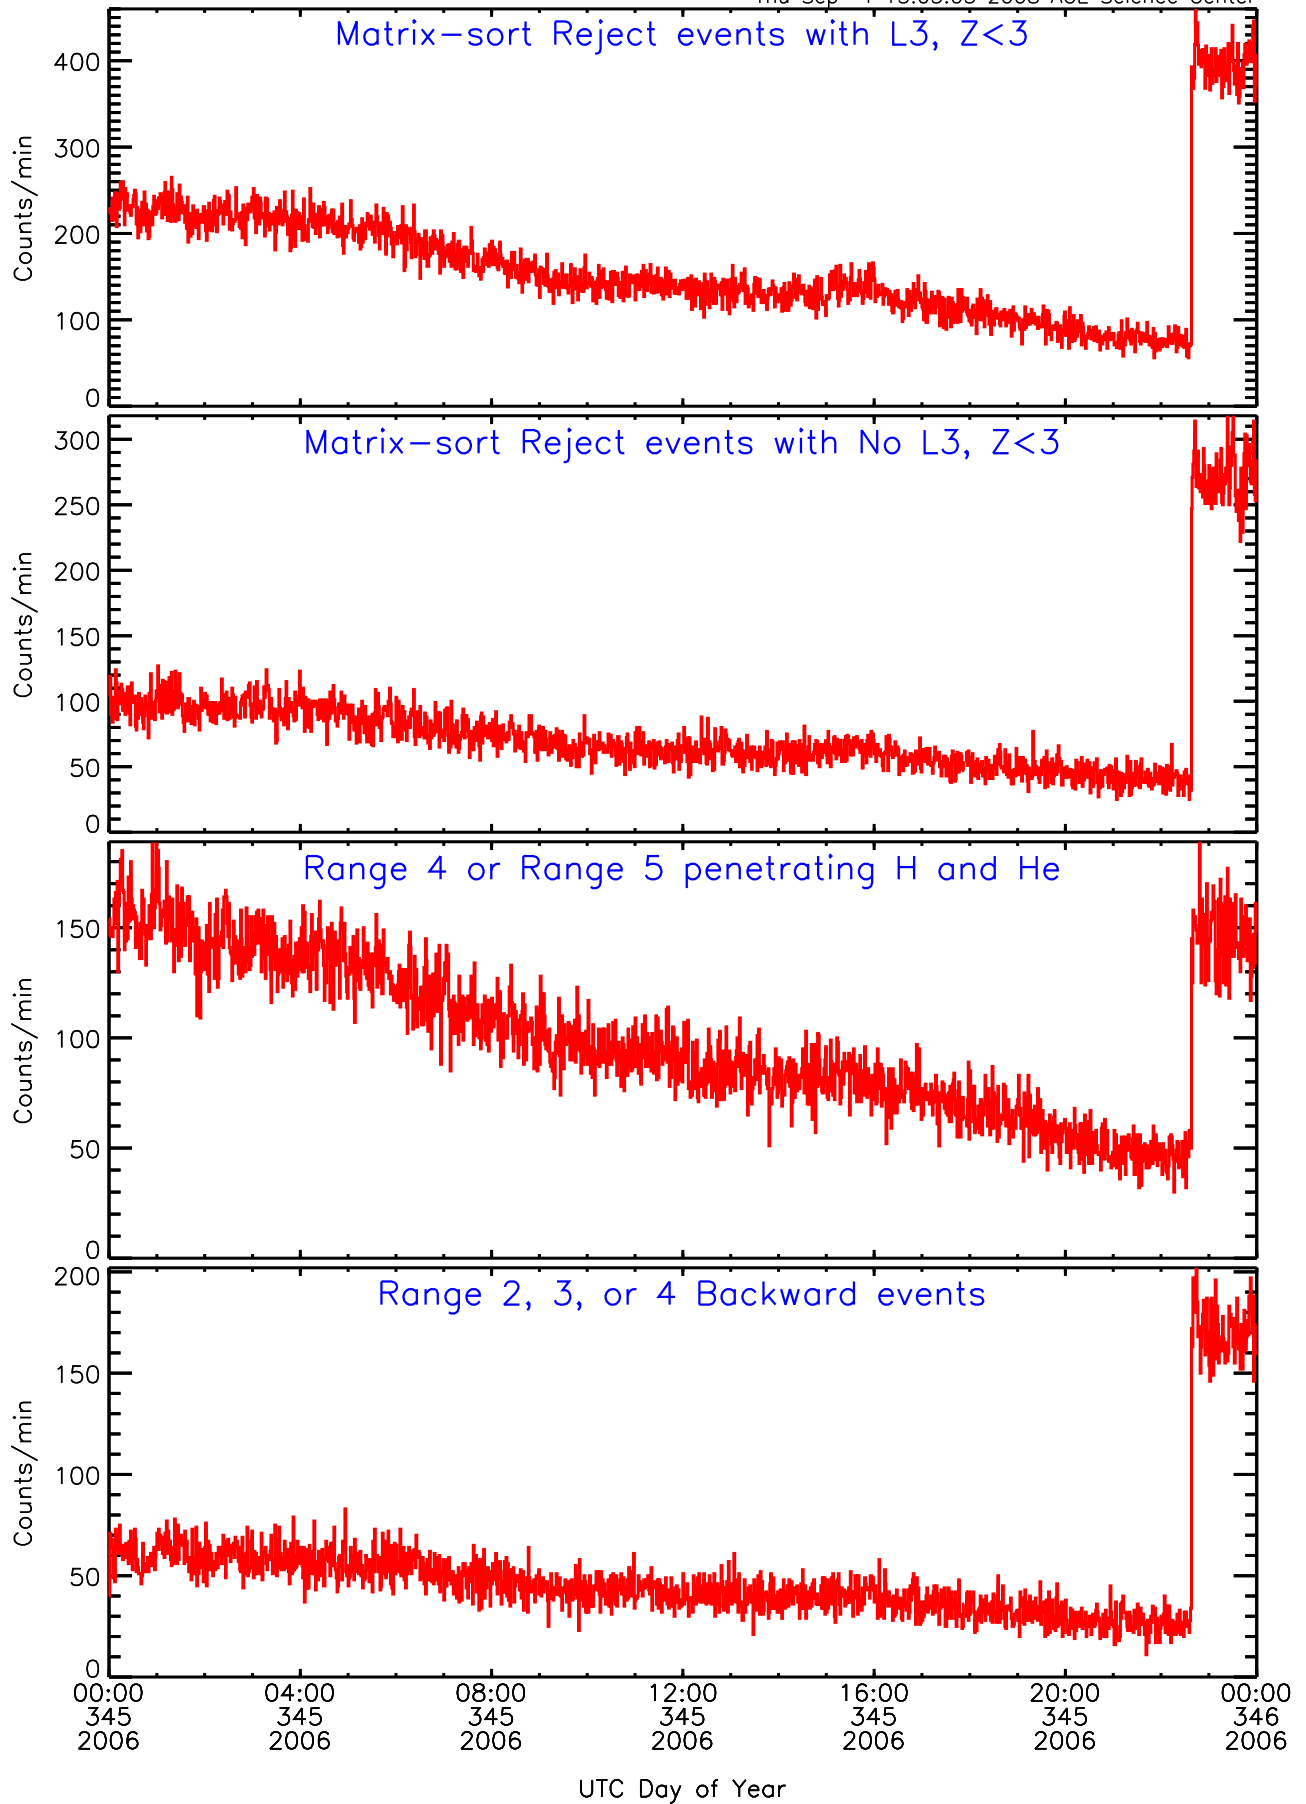

LET behind BUFRATES Data for 2006-345

Thu Sep 4 15:03:05 2008 ACE Science Center