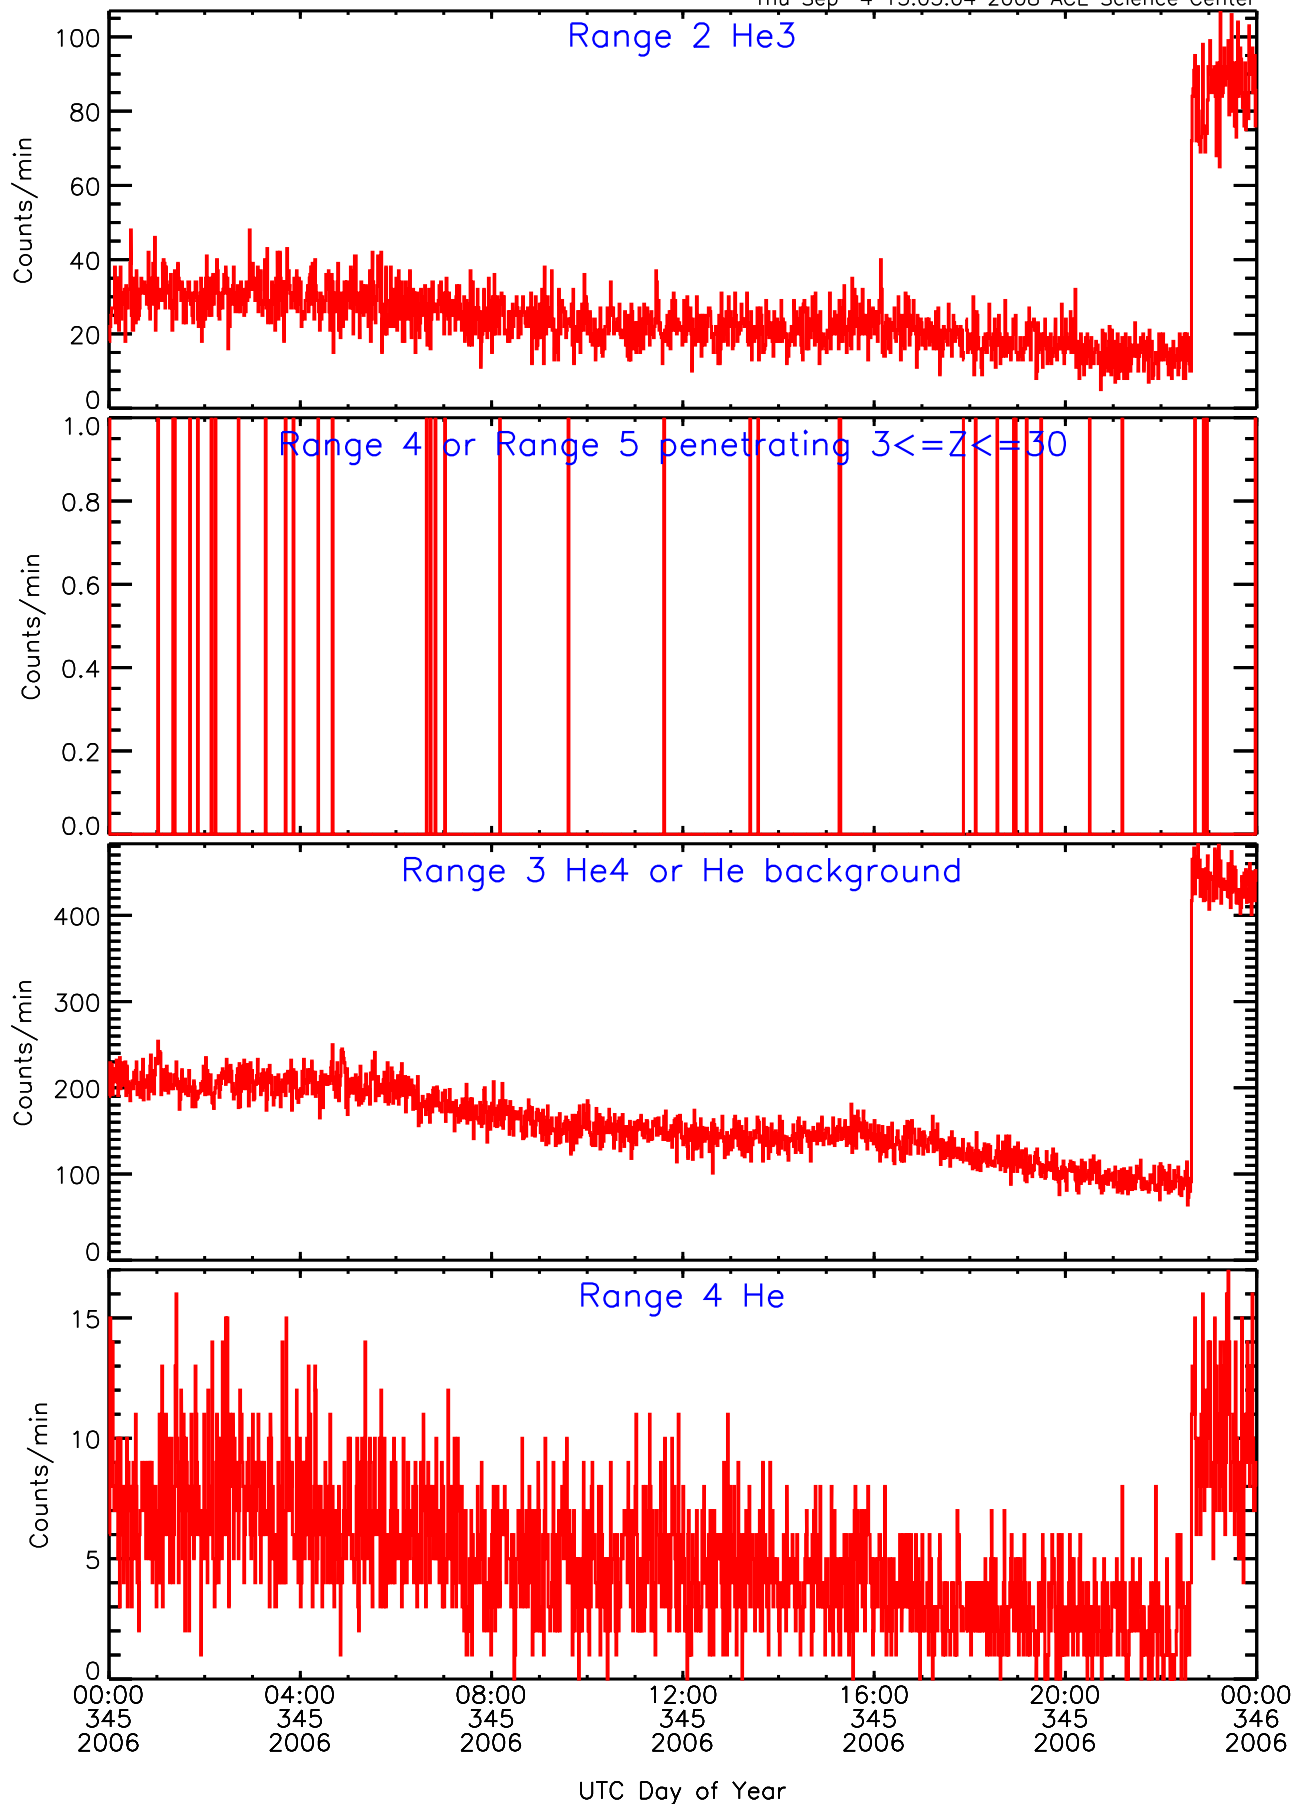

LET behind BUFRATES Data for 2006-345

Thu Sep 4 15:03:04 2008 ACE Science Center