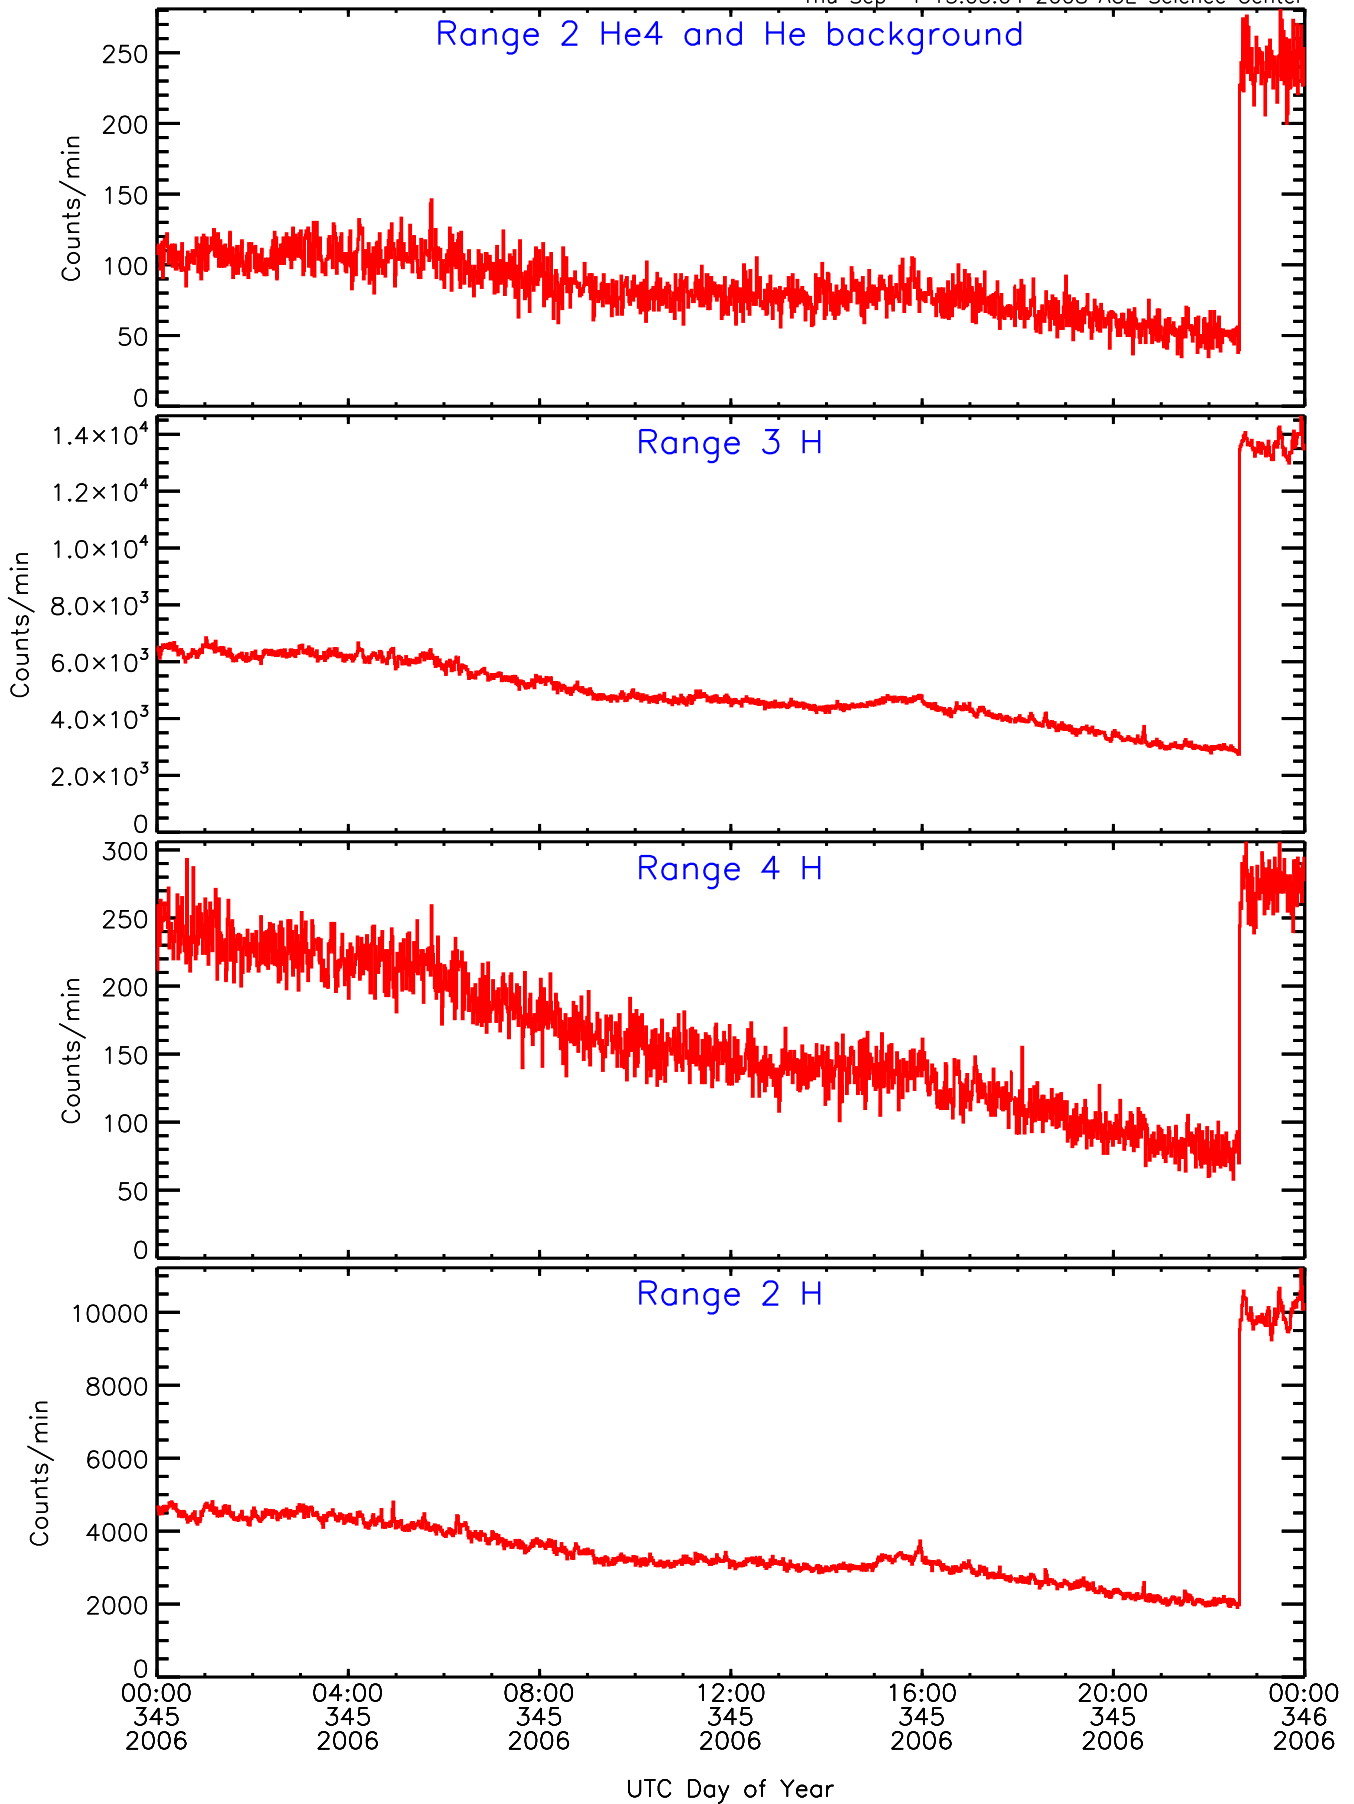

LET behind BUFRATES Data for 2006-345

Thu Sep 4 15:03:04 2008 ACE Science Center