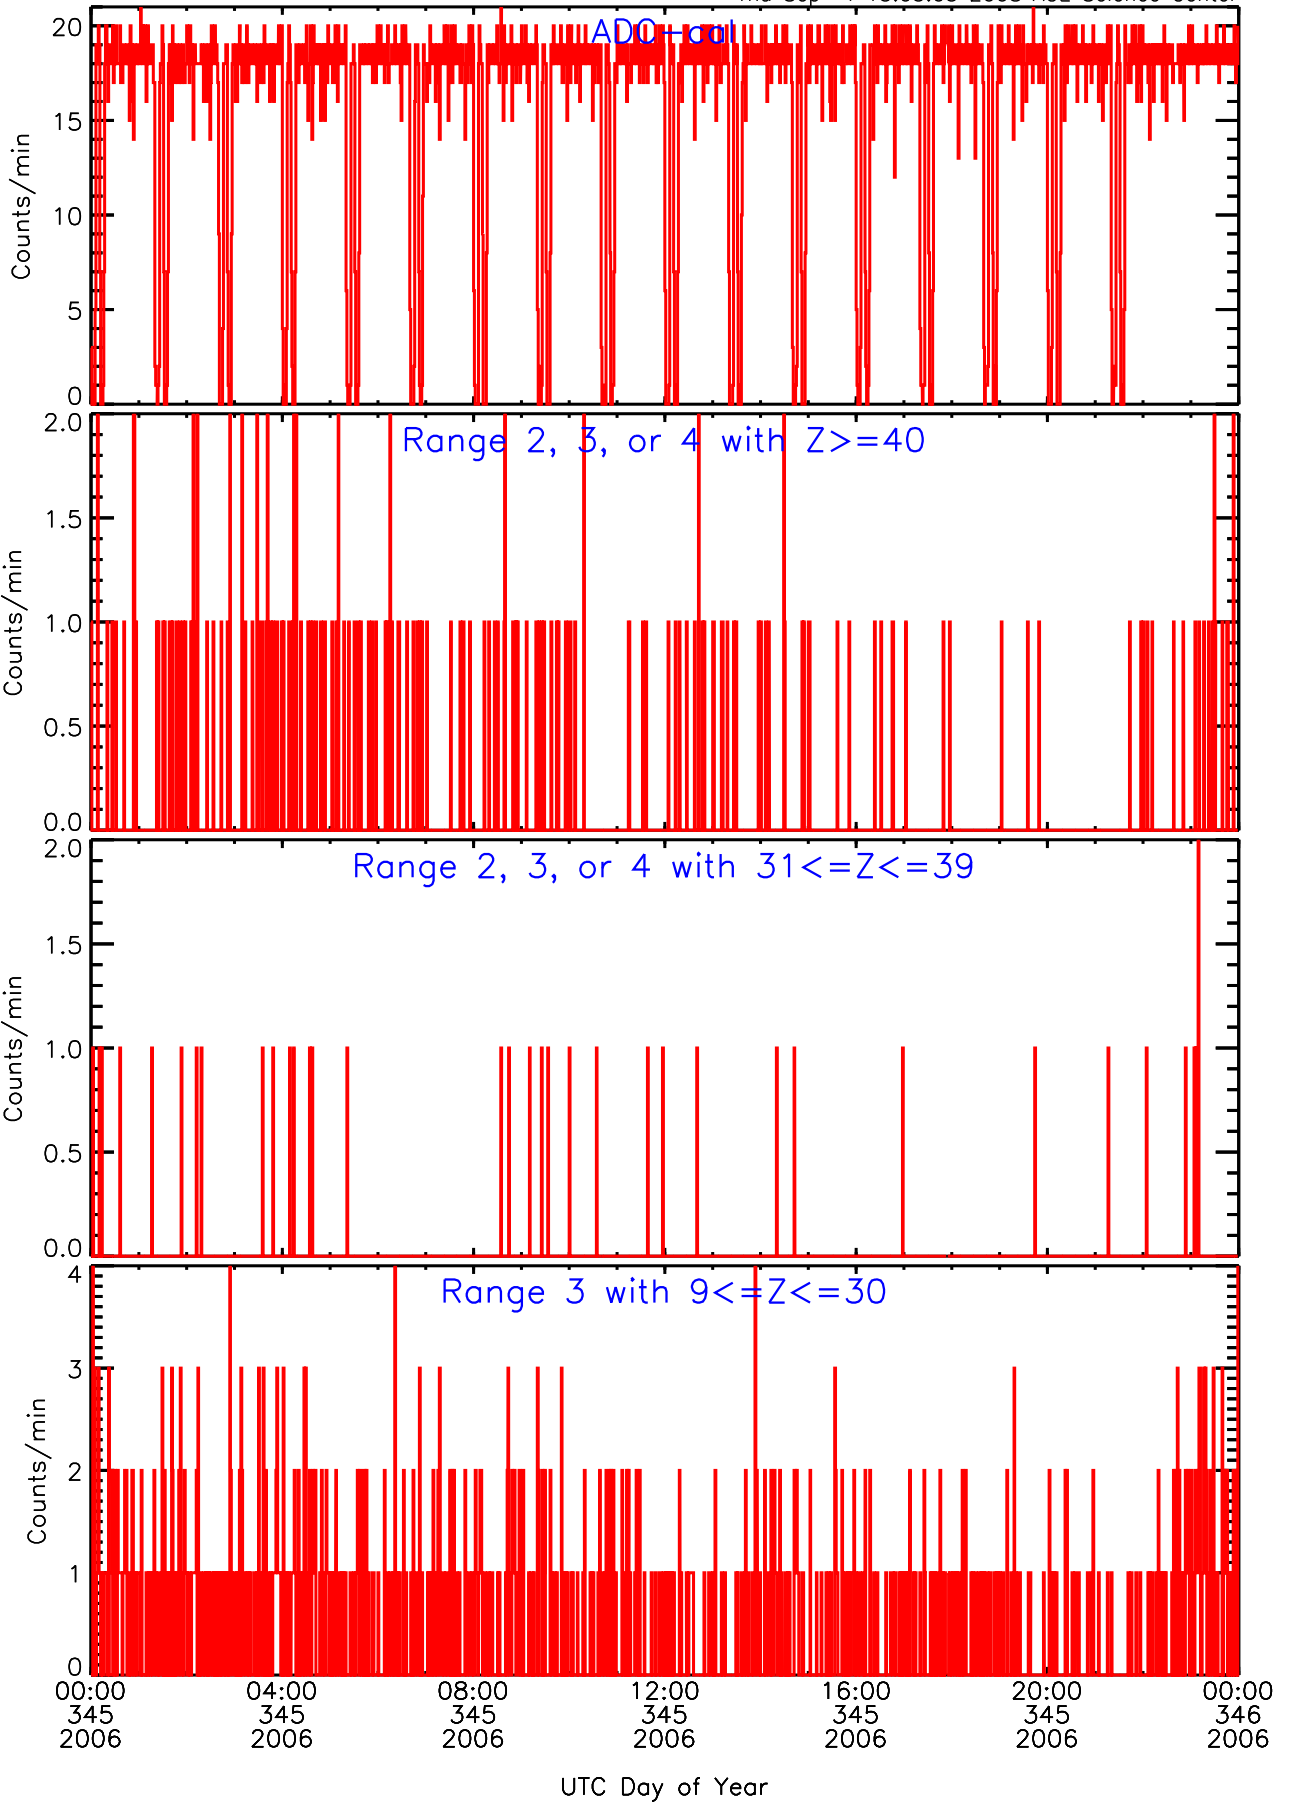

LET behind BUFRATES Data for 2006-345

Thu Sep 4 15:03:03 2008 ACE Science Center