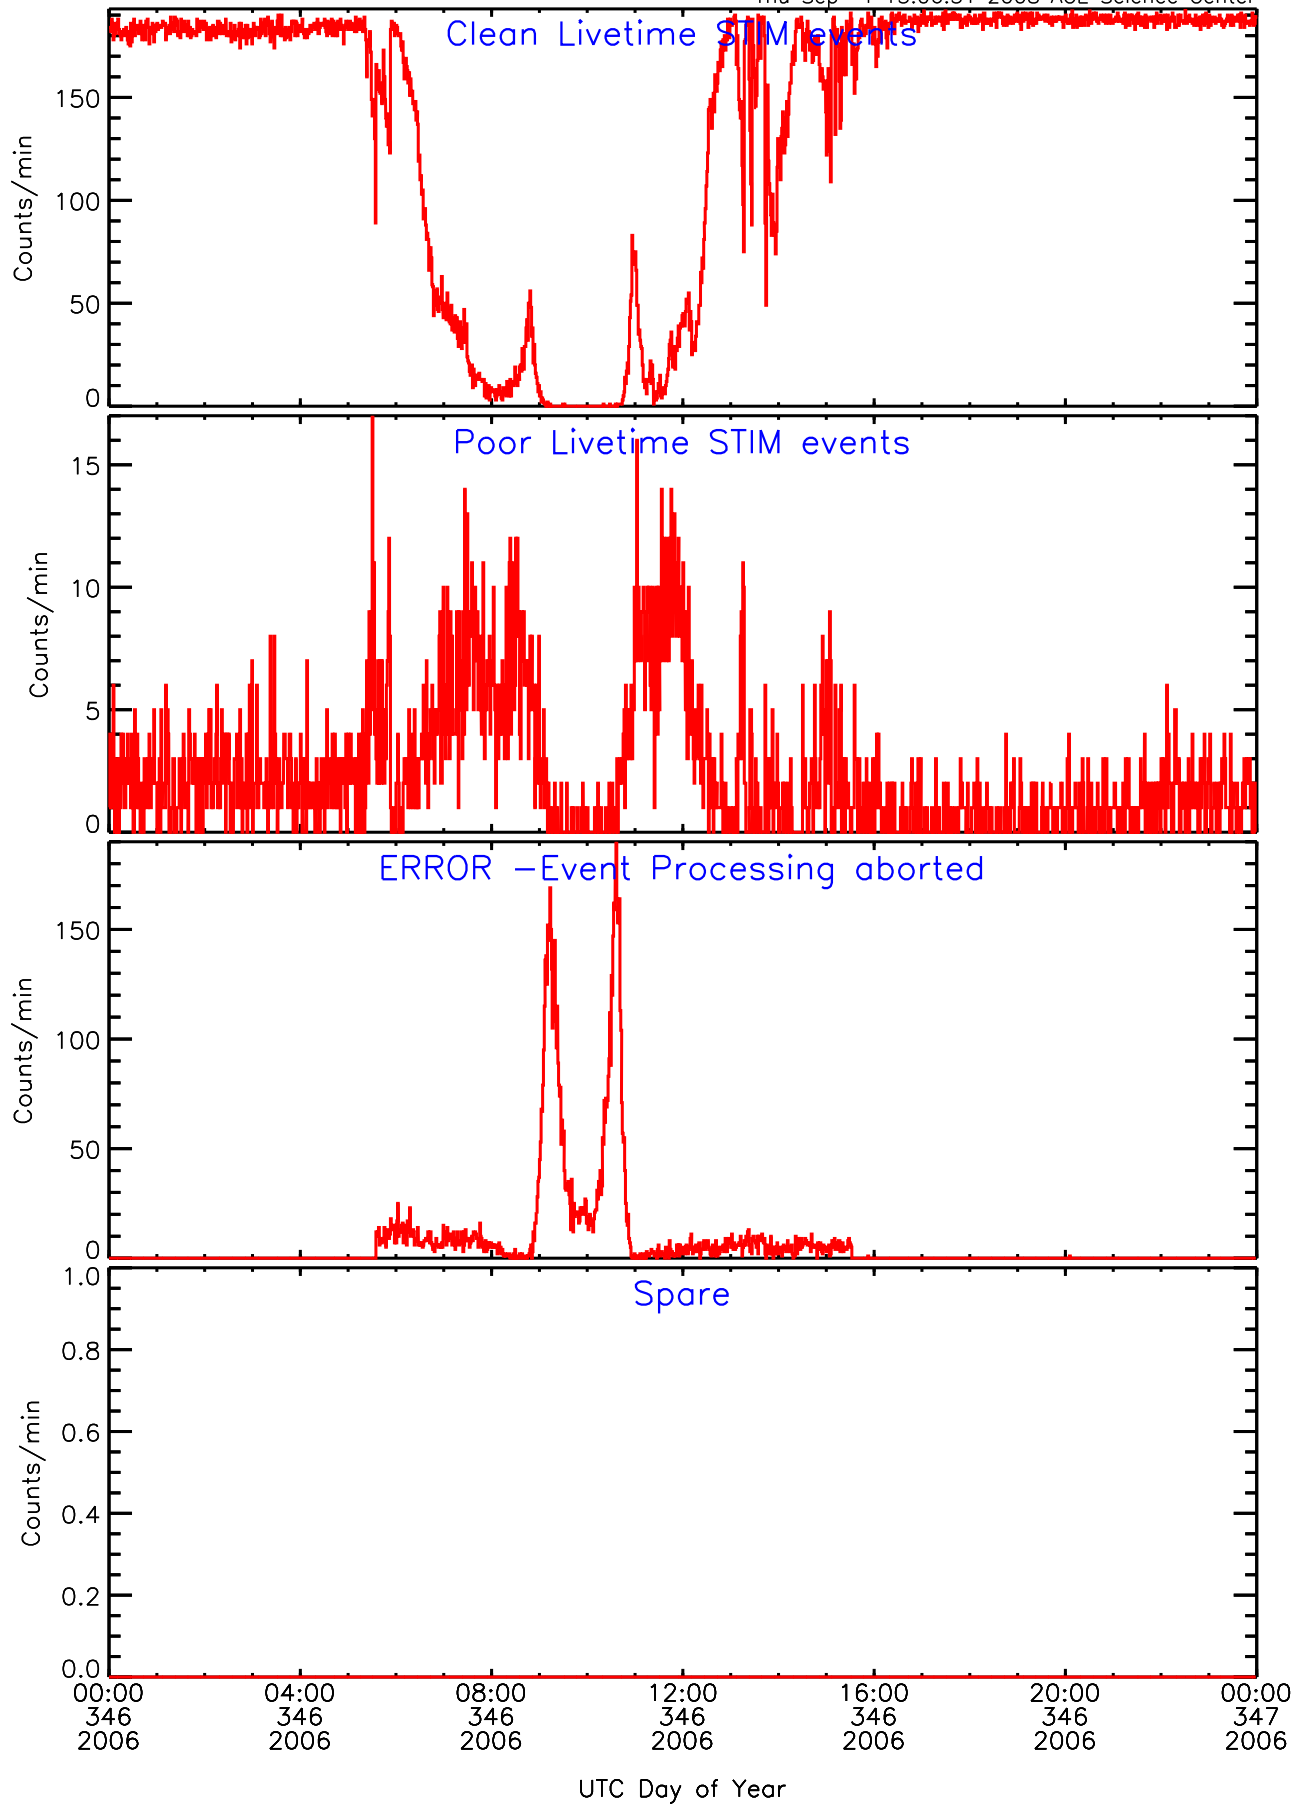

LET behind Livetime/Trigger Data for 2006-346

Thu Sep 4 15:06:51 2008 ACE Science Center

LET behind EVPRATES Data for 2006-346

Thu Sep 4 15:06:11 2008 ACE Science Center

LET behind EVPRATES Data for 2006-346

LET behind BUFRATES Data for 2006-346

Thu Sep 4 15:06:30 2008 ACE Science Center

LET behind BUFRATES Data for 2006-346

Thu Sep 4 15:06:30 2008 ACE Science Center

LET behind BUFRATES Data for 2006-346

Thu Sep 4 15:06:30 2008 ACE Science Center

LET behind BUFRATES Data for 2006-346

Thu Sep 4 15:06:30 2008 ACE Science Center

LET behind BUFRATES Data for 2006-346

Thu Sep 4 15:06:31 2008 ACE Science Center

LET behind BUFRATES Data for 2006-346

Thu Sep 4 15:06:31 2008 ACE Science Center

LET behind BUFRATES Data for 2006-346

Thu Sep 4 15:06:31 2008 ACE Science Center

LET behind BUFRATES Data for 2006-346

Thu Sep 4 15:06:31 2008 ACE Science Center