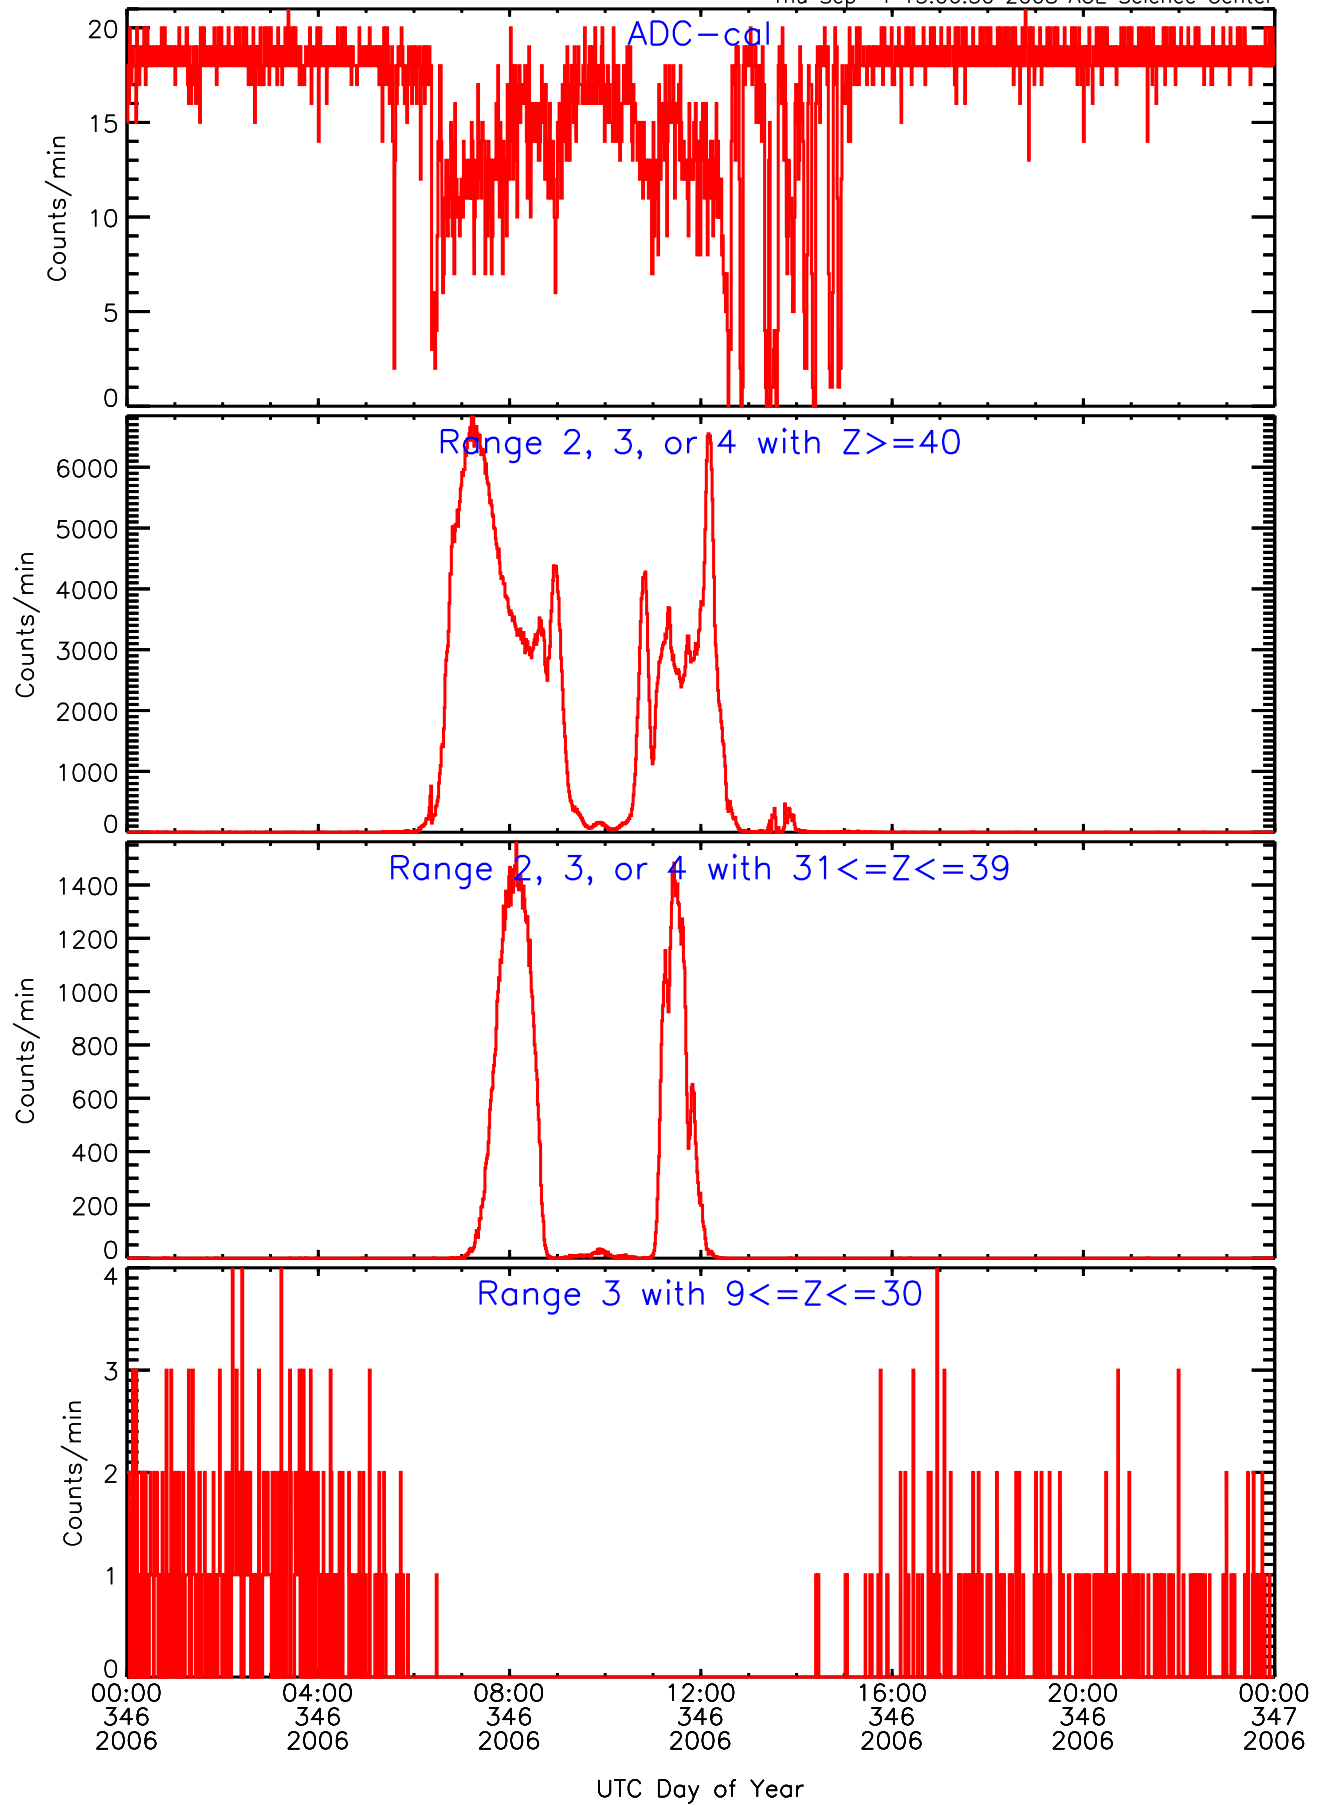

LET behind Livetime/Trigger Data for 2006-346

Thu Sep 4 15:06:51 2008 ACE Science Center

LET behind EVPRATES Data for 2006-346

Thu Sep 4 15:06:11 2008 ACE Science Center

LET behind EVPRATES Data for 2006-346

Thu Sep 4 15:06:12 2008 ACE Science Center

LET behind EVPRATES Data for 2006-346

Thu Sep 4 15:06:12 2008 ACE Science Center

LET behind EVPRATES Data for 2006-346

Thu Sep 4 15:06:12 2008 ACE Science Center

LET behind BUFRATES Data for 2006-346

Thu Sep 4 15:06:30 2008 ACE Science Center

LET behind BUFRATES Data for 2006-346

Thu Sep 4 15:06:30 2008 ACE Science Center

LET behind BUFRATES Data for 2006-346

Thu Sep 4 15:06:30 2008 ACE Science Center