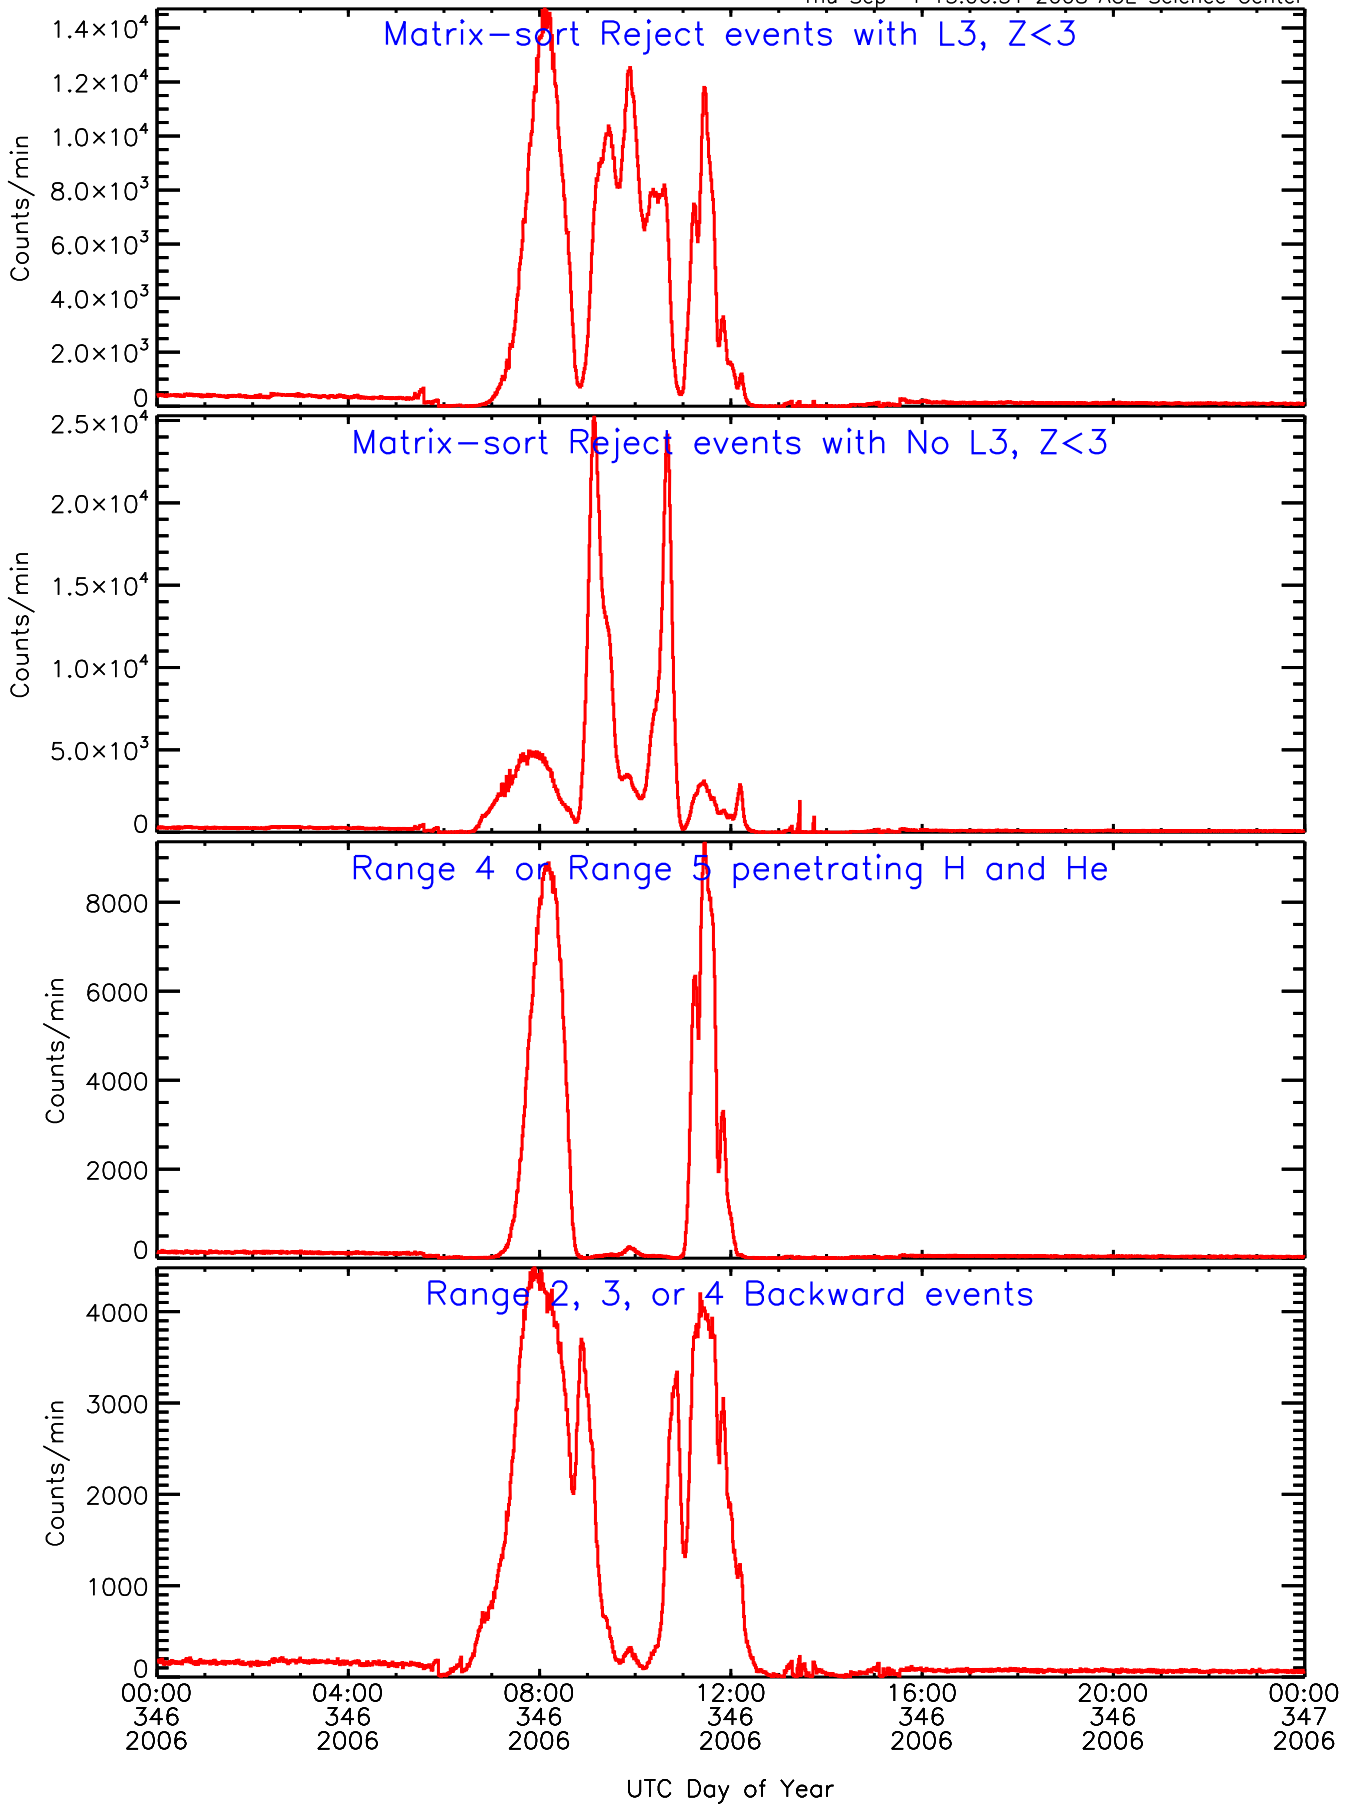

LET behind Livetime/Trigger Data for 2006-346

Thu Sep 4 15:06:51 2008 ACE Science Center

LET behind EVPRATES Data for 2006-346

Thu Sep 4 15:06:11 2008 ACE Science Center

LET behind EVPRATES Data for 2006-346

Thu Sep 4 15:06:12 2008 ACE Science Center

LET behind EVPRATES Data for 2006-346

Thu Sep 4 15:06:12 2008 ACE Science Center

LET behind EVPRATES Data for 2006-346

Thu Sep 4 15:06:12 2008 ACE Science Center

LET behind BUFRATES Data for 2006-346

Thu Sep 4 15:06:30 2008 ACE Science Center

LET behind BUFRATES Data for 2006-346

Thu Sep 4 15:06:30 2008 ACE Science Center

LET behind BUFRATES Data for 2006-346

Thu Sep 4 15:06:30 2008 ACE Science Center

LET behind BUFRATES Data for 2006-346

Thu Sep 4 15:06:30 2008 ACE Science Center

LET behind BUFRATES Data for 2006-346

Thu Sep 4 15:06:31 2008 ACE Science Center

LET behind BUFRATES Data for 2006-346

Thu Sep 4 15:06:31 2008 ACE Science Center