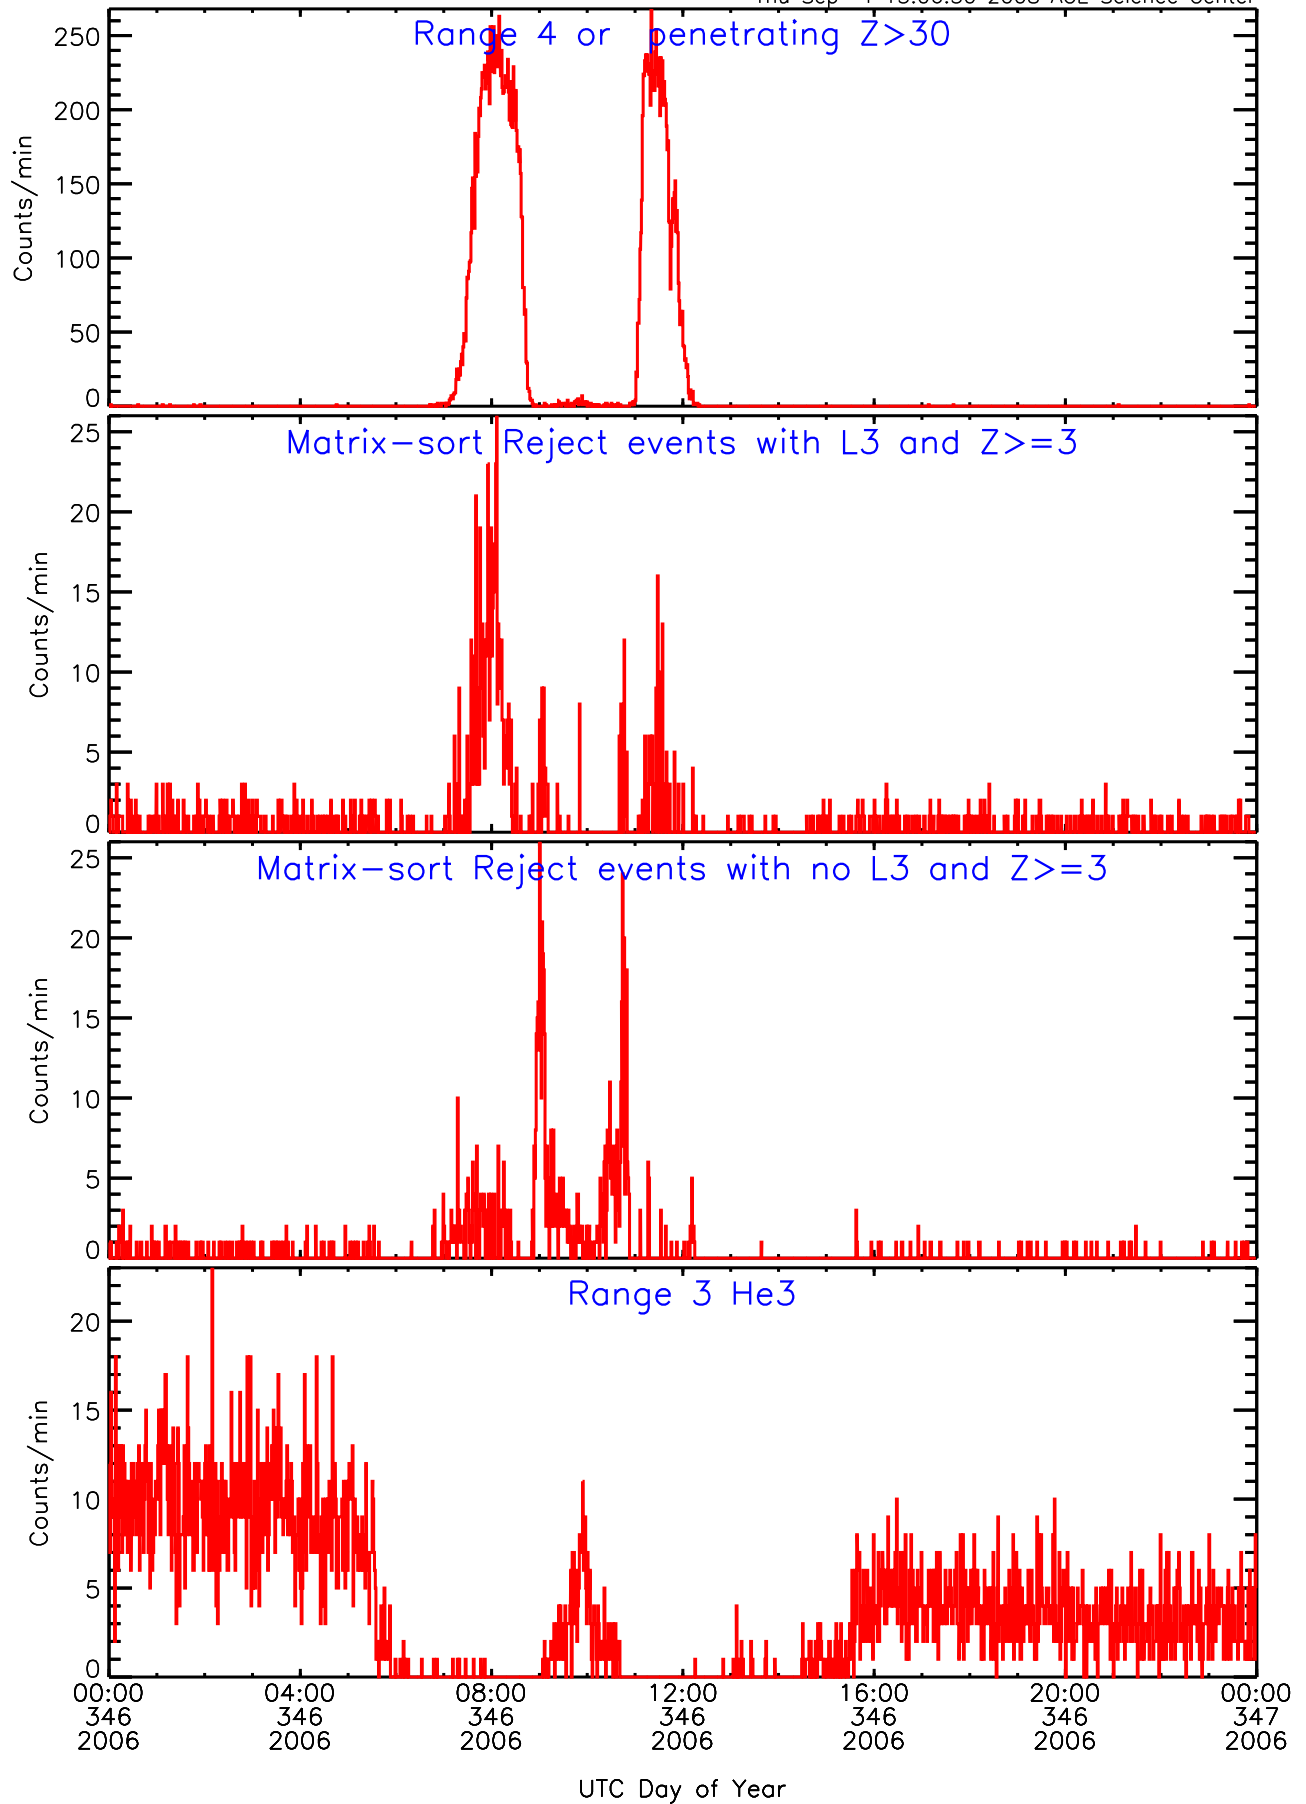

LET behind Livetime/Trigger Data for 2006-346

Thu Sep 4 15:06:51 2008 ACE Science Center

LET behind EVPRATES Data for 2006-346

Thu Sep 4 15:06:11 2008 ACE Science Center

LET behind EVPRATES Data for 2006-346

Thu Sep 4 15:06:12 2008 ACE Science Center

LET behind EVPRATES Data for 2006-346

Thu Sep 4 15:06:12 2008 ACE Science Center

LET behind EVPRATES Data for 2006-346

Thu Sep 4 15:06:12 2008 ACE Science Center

LET behind BUFRATES Data for 2006-346

Thu Sep 4 15:06:30 2008 ACE Science Center

LET behind BUFRATES Data for 2006-346

Thu Sep 4 15:06:30 2008 ACE Science Center

LET behind BUFRATES Data for 2006-346

Thu Sep 4 15:06:30 2008 ACE Science Center

LET behind BUFRATES Data for 2006-346

Thu Sep 4 15:06:30 2008 ACE Science Center

LET behind BUFRATES Data for 2006-346

Thu Sep 4 15:06:31 2008 ACE Science Center

LET behind BUFRATES Data for 2006-346

Thu Sep 4 15:06:31 2008 ACE Science Center