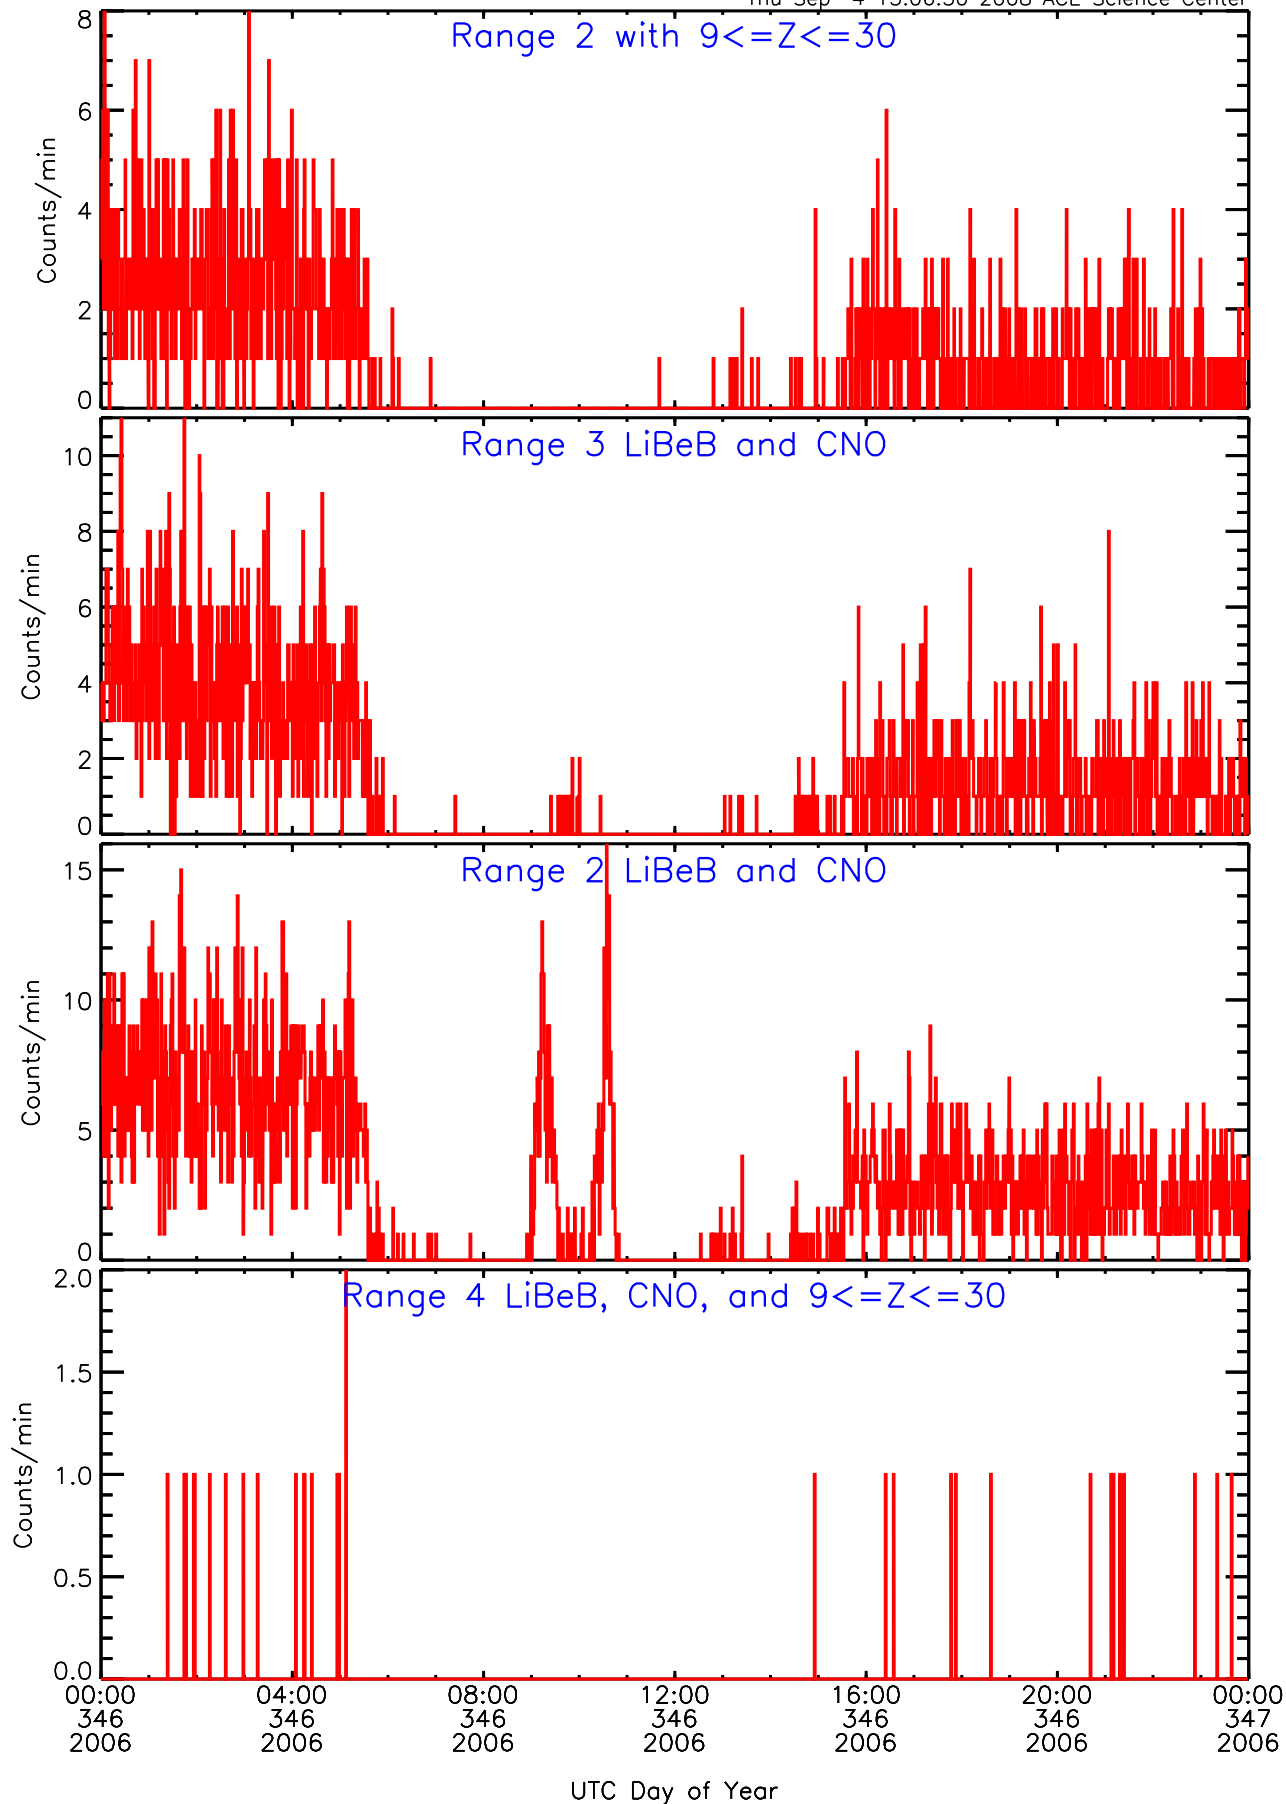

LET behind Livetime/Trigger Data for 2006-346

Thu Sep 4 15:06:51 2008 ACE Science Center

LET behind EVPRATES Data for 2006-346

Thu Sep 4 15:06:11 2008 ACE Science Center

LET behind EVPRATES Data for 2006-346

Thu Sep 4 15:06:12 2008 ACE Science Center

LET behind EVPRATES Data for 2006-346

Thu Sep 4 15:06:12 2008 ACE Science Center

LET behind EVPRATES Data for 2006-346

Thu Sep 4 15:06:12 2008 ACE Science Center

LET behind BUFRATES Data for 2006-346

Thu Sep 4 15:06:30 2008 ACE Science Center

LET behind BUFRATES Data for 2006-346

Thu Sep 4 15:06:30 2008 ACE Science Center

LET behind BUFRATES Data for 2006-346

Thu Sep 4 15:06:30 2008 ACE Science Center

LET behind BUFRATES Data for 2006-346

Thu Sep 4 15:06:30 2008 ACE Science Center

LET behind BUFRATES Data for 2006-346

Thu Sep 4 15:06:31 2008 ACE Science Center

LET behind BUFRATES Data for 2006-346

Thu Sep 4 15:06:31 2008 ACE Science Center