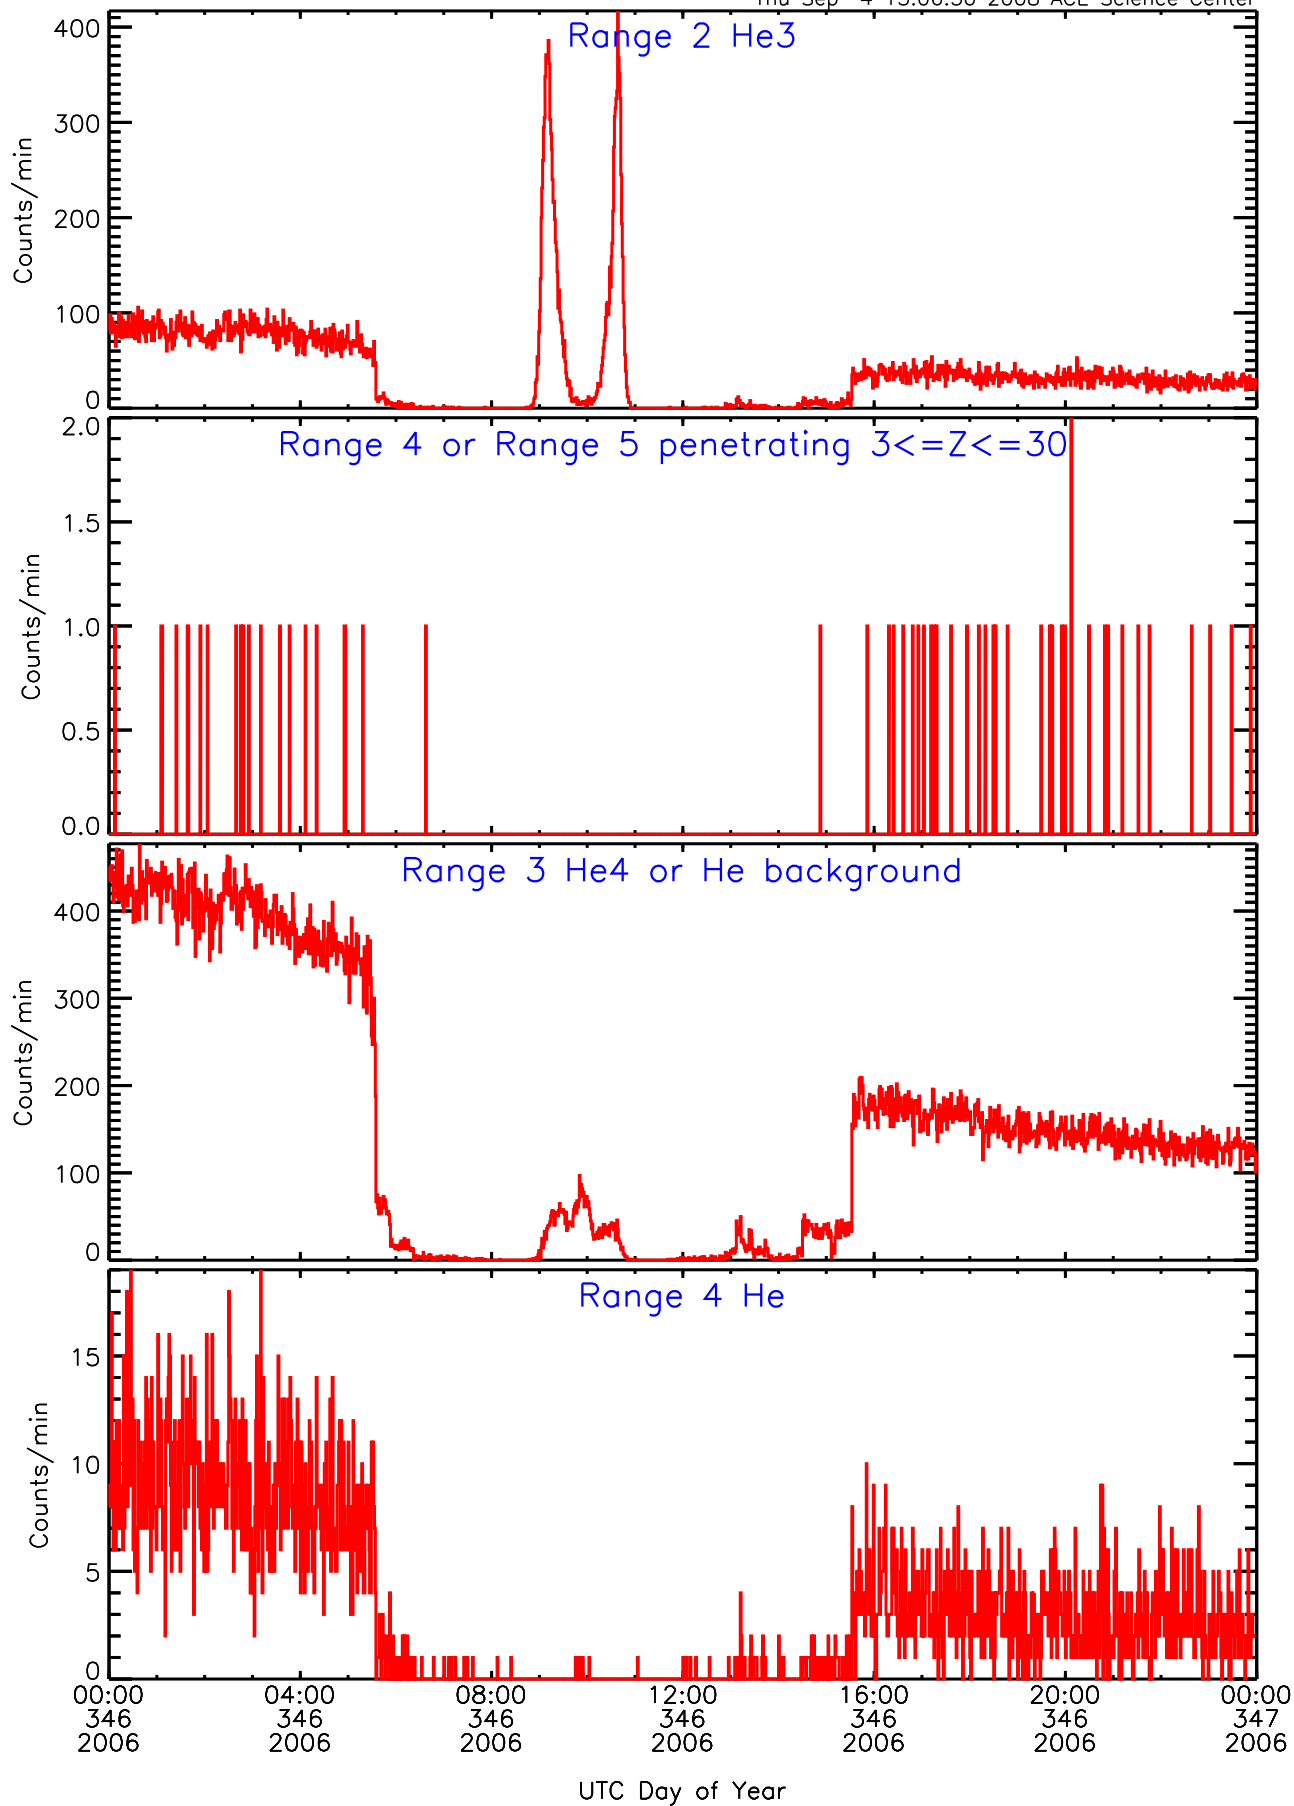

LET behind BUFRATES Data for 2006-346

Thu Sep 4 15:06:30 2008 ACE Science Center

LET behind BUFRATES Data for 2006-346

Thu Sep 4 15:06:30 2008 ACE Science Center

LET behind BUFRATES Data for 2006-346

Thu Sep 4 15:06:30 2008 ACE Science Center

LET behind BUFRATES Data for 2006-346

Thu Sep 4 15:06:30 2008 ACE Science Center

LET behind BUFRATES Data for 2006-346

Thu Sep 4 15:06:31 2008 ACE Science Center

LET behind BUFRATES Data for 2006-346

Thu Sep 4 15:06:31 2008 ACE Science Center