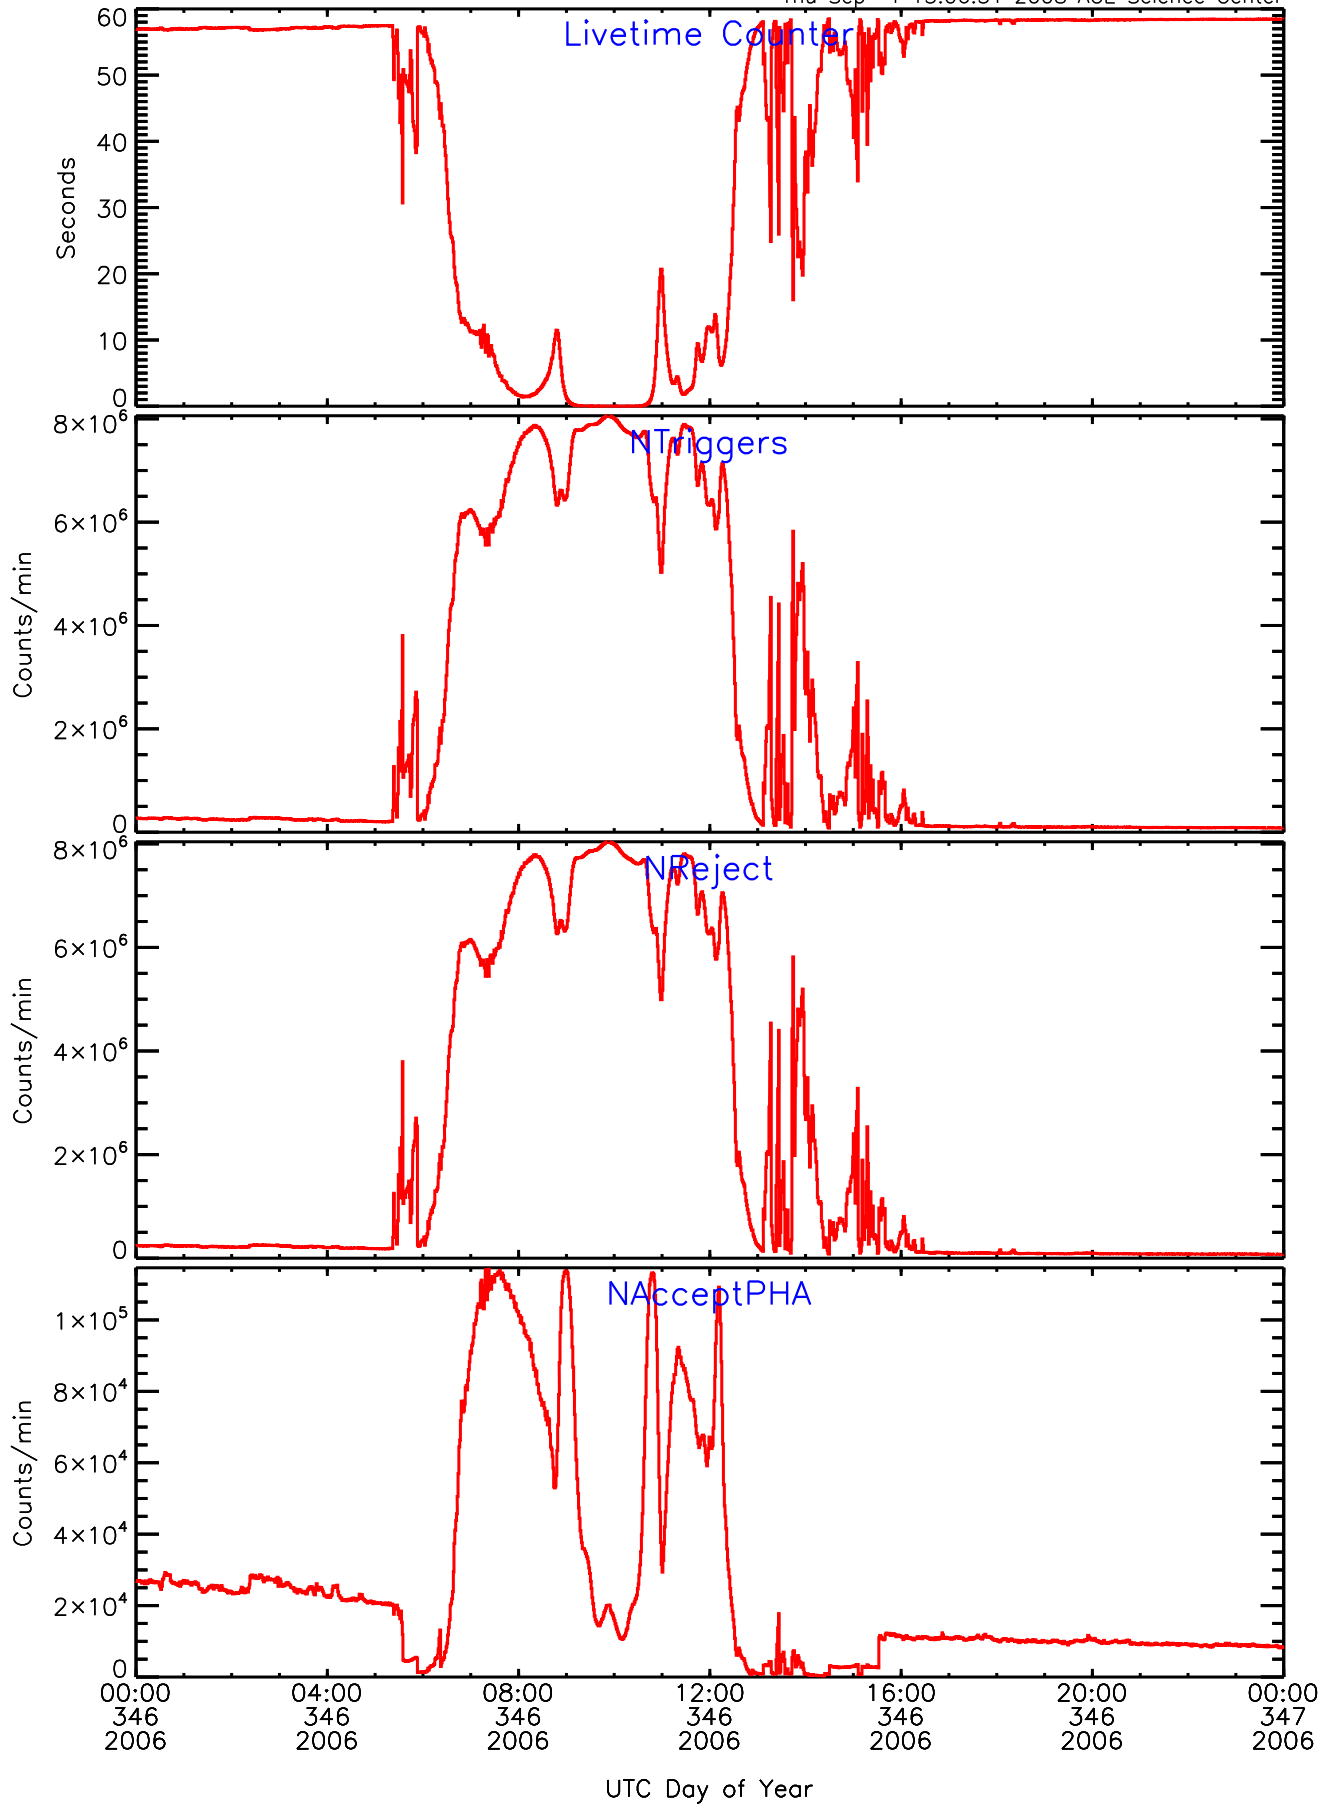

LET behind Livetime/Trigger Data for 2006-346

Thu Sep 4 15:06:51 2008 ACE Science Center

LET behind EVPRATES Data for 2006-346

Thu Sep 4 15:06:11 2008 ACE Science Center

LET behind EVPRATES Data for 2006-346

Thu Sep 4 15:06:12 2008 ACE Science Center

LET behind EVPRATES Data for 2006-346

Thu Sep 4 15:06:12 2008 ACE Science Center

LET behind EVPRATES Data for 2006-346

Thu Sep 4 15:06:12 2008 ACE Science Center

LET behind BUFRATES Data for 2006-346

Thu Sep 4 15:06:30 2008 ACE Science Center

LET behind BUFRATES Data for 2006-346

Thu Sep 4 15:06:30 2008 ACE Science Center

LET behind BUFRATES Data for 2006-346

Thu Sep 4 15:06:30 2008 ACE Science Center