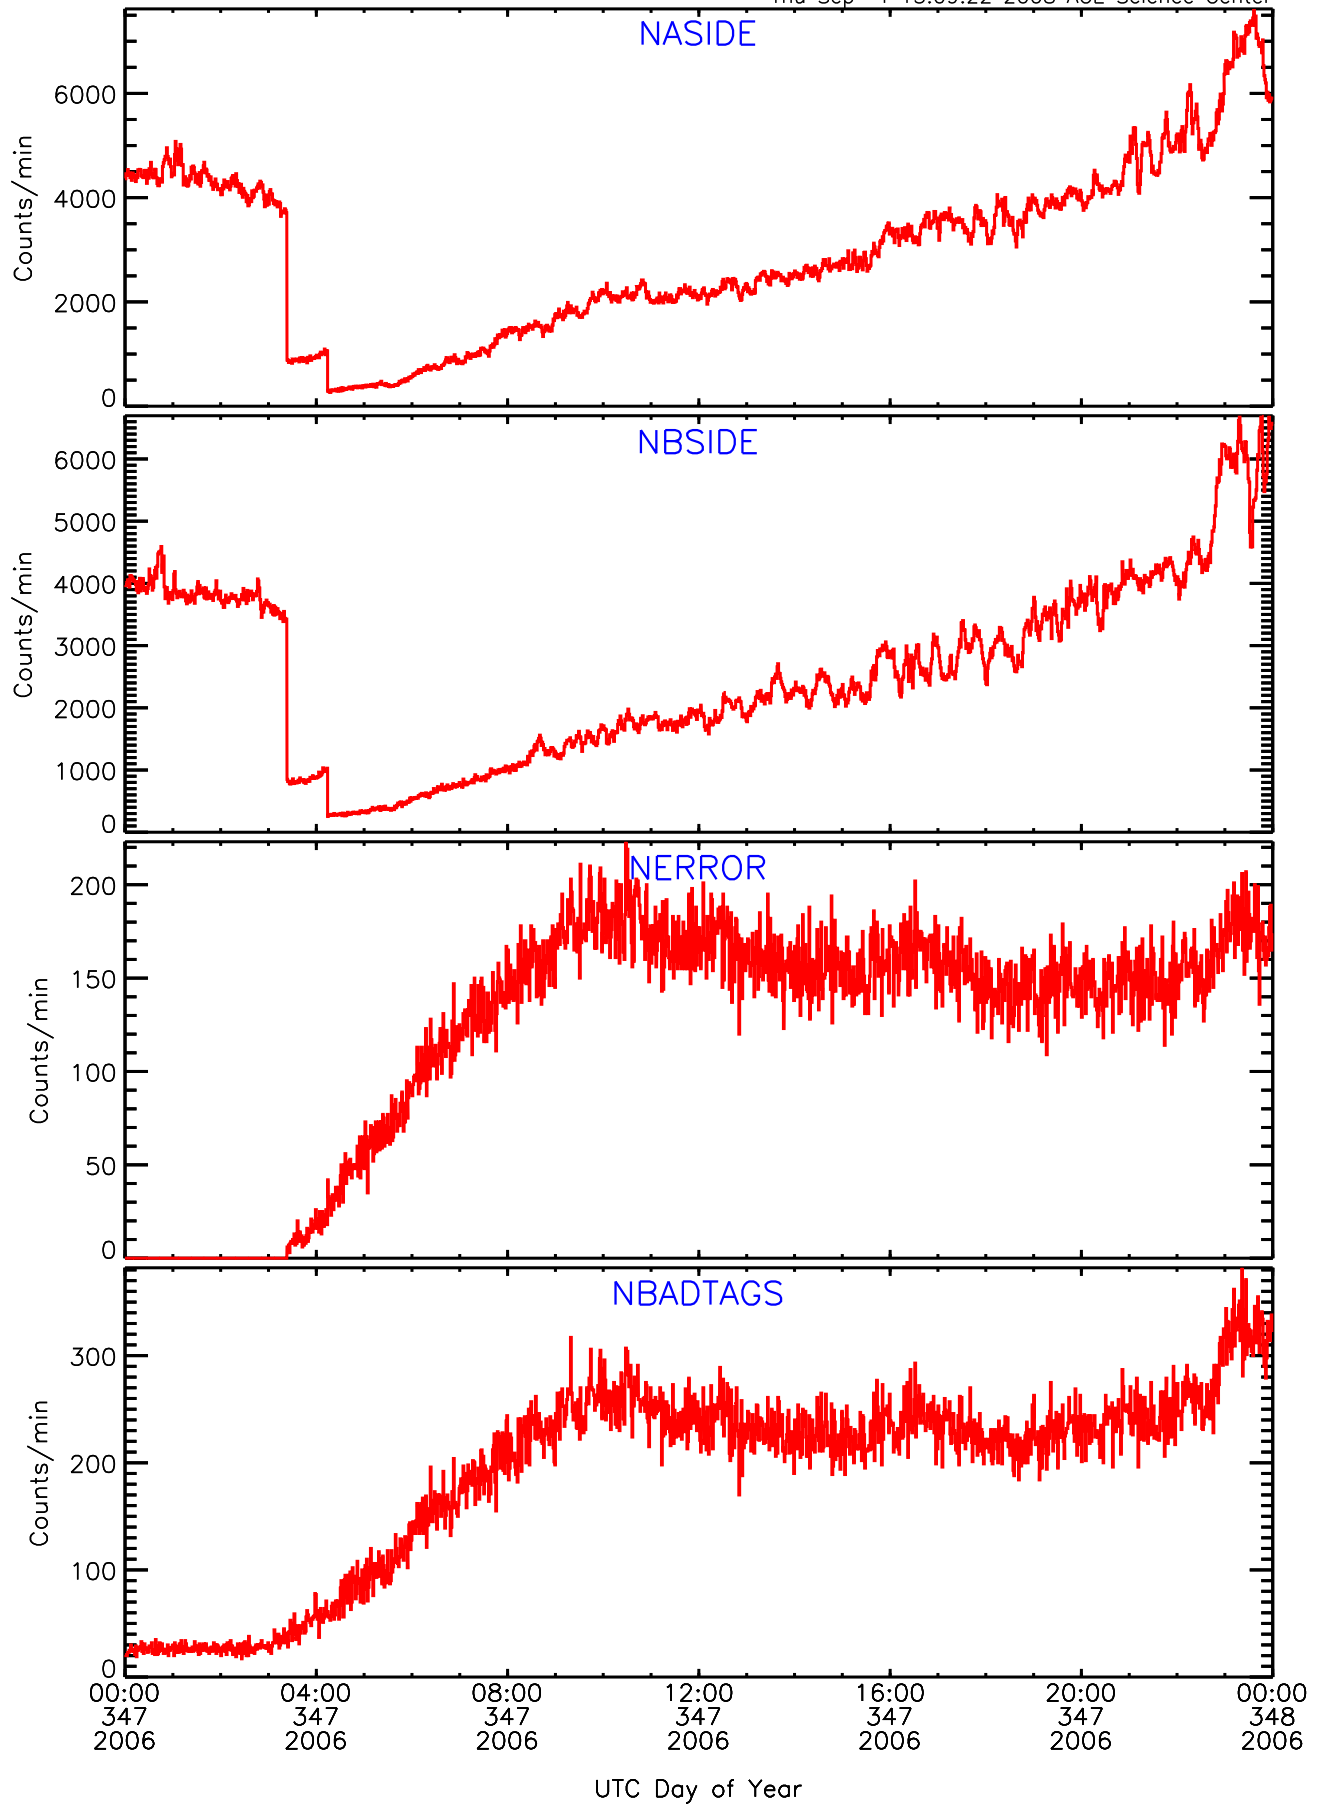

LET behind Livetime/Trigger Data for 2006-347

Thu Sep 4 15:09:55 2008 ACE Science Center

LET behind EVPRATES Data for 2006-347

Thu Sep 4 15:09:22 2008 ACE Science Center

LET behind EVPRATES Data for 2006-347

Thu Sep 4 15:09:22 2008 ACE Science Center

LET behind EVPRATES Data for 2006-347

Thu Sep 4 15:09:22 2008 ACE Science Center

LET behind EVPRATES Data for 2006-347

Thu Sep 4 15:09:22 2008 ACE Science Center

LET behind BUFRATES Data for 2006-347

Thu Sep 4 15:09:37 2008 ACE Science Center

LET behind BUFRATES Data for 2006-347

Thu Sep 4 15:09:37 2008 ACE Science Center

LET behind BUFRATES Data for 2006-347

Thu Sep 4 15:09:38 2008 ACE Science Center

LET behind BUFRATES Data for 2006-347

Thu Sep 4 15:09:38 2008 ACE Science Center

LET behind BUFRATES Data for 2006-347

Thu Sep 4 15:09:38 2008 ACE Science Center

LET behind BUFRATES Data for 2006-347

Thu Sep 4 15:09:38 2008 ACE Science Center