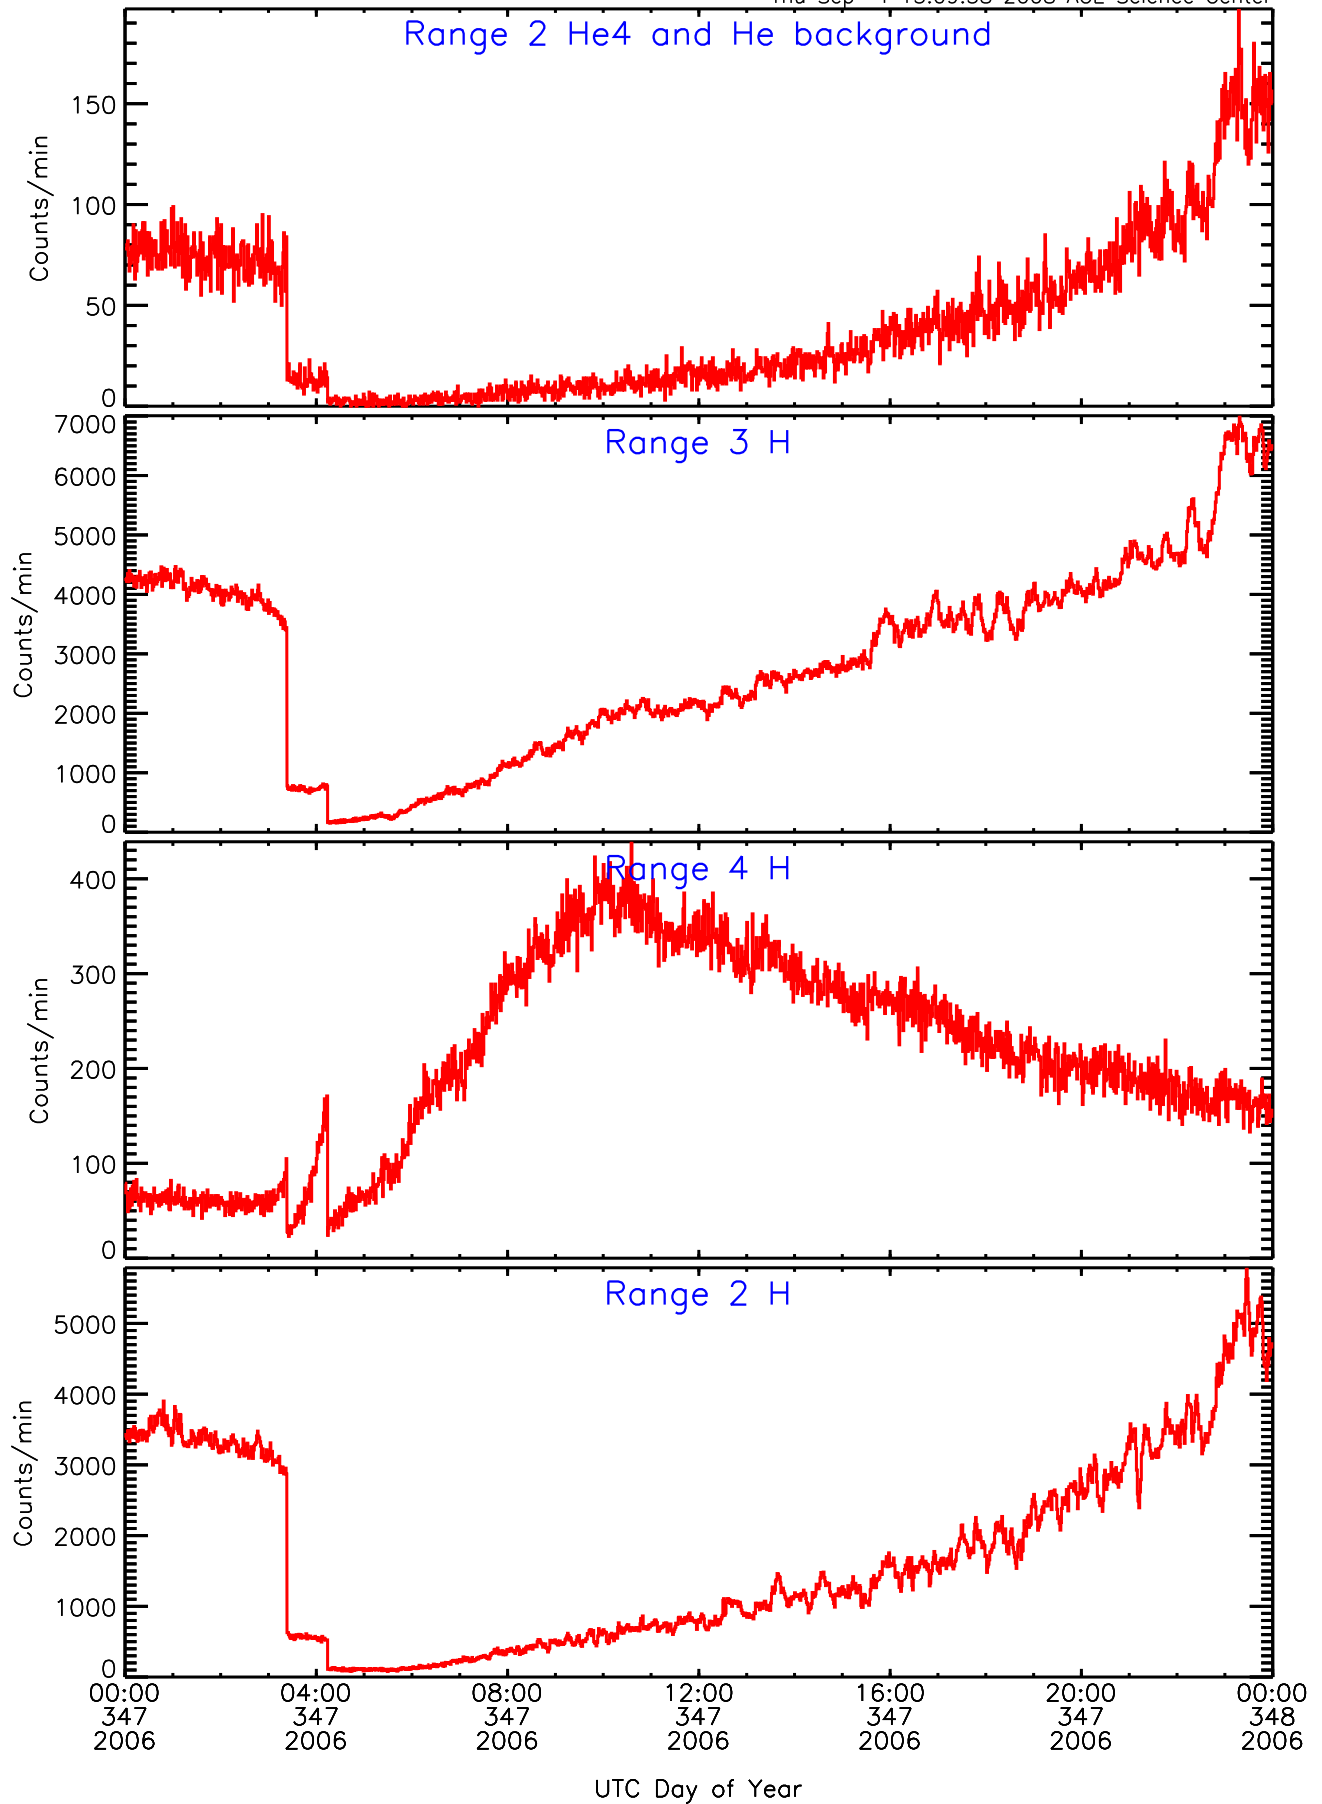

LET behind BUFRATES Data for 2006-347

Thu Sep 4 15:09:37 2008 ACE Science Center

LET behind BUFRATES Data for 2006-347

Thu Sep 4 15:09:37 2008 ACE Science Center

LET behind BUFRATES Data for 2006-347

Thu Sep 4 15:09:38 2008 ACE Science Center

LET behind BUFRATES Data for 2006-347

Thu Sep 4 15:09:38 2008 ACE Science Center

LET behind BUFRATES Data for 2006-347

Thu Sep 4 15:09:38 2008 ACE Science Center

LET behind BUFRATES Data for 2006-347

Thu Sep 4 15:09:38 2008 ACE Science Center