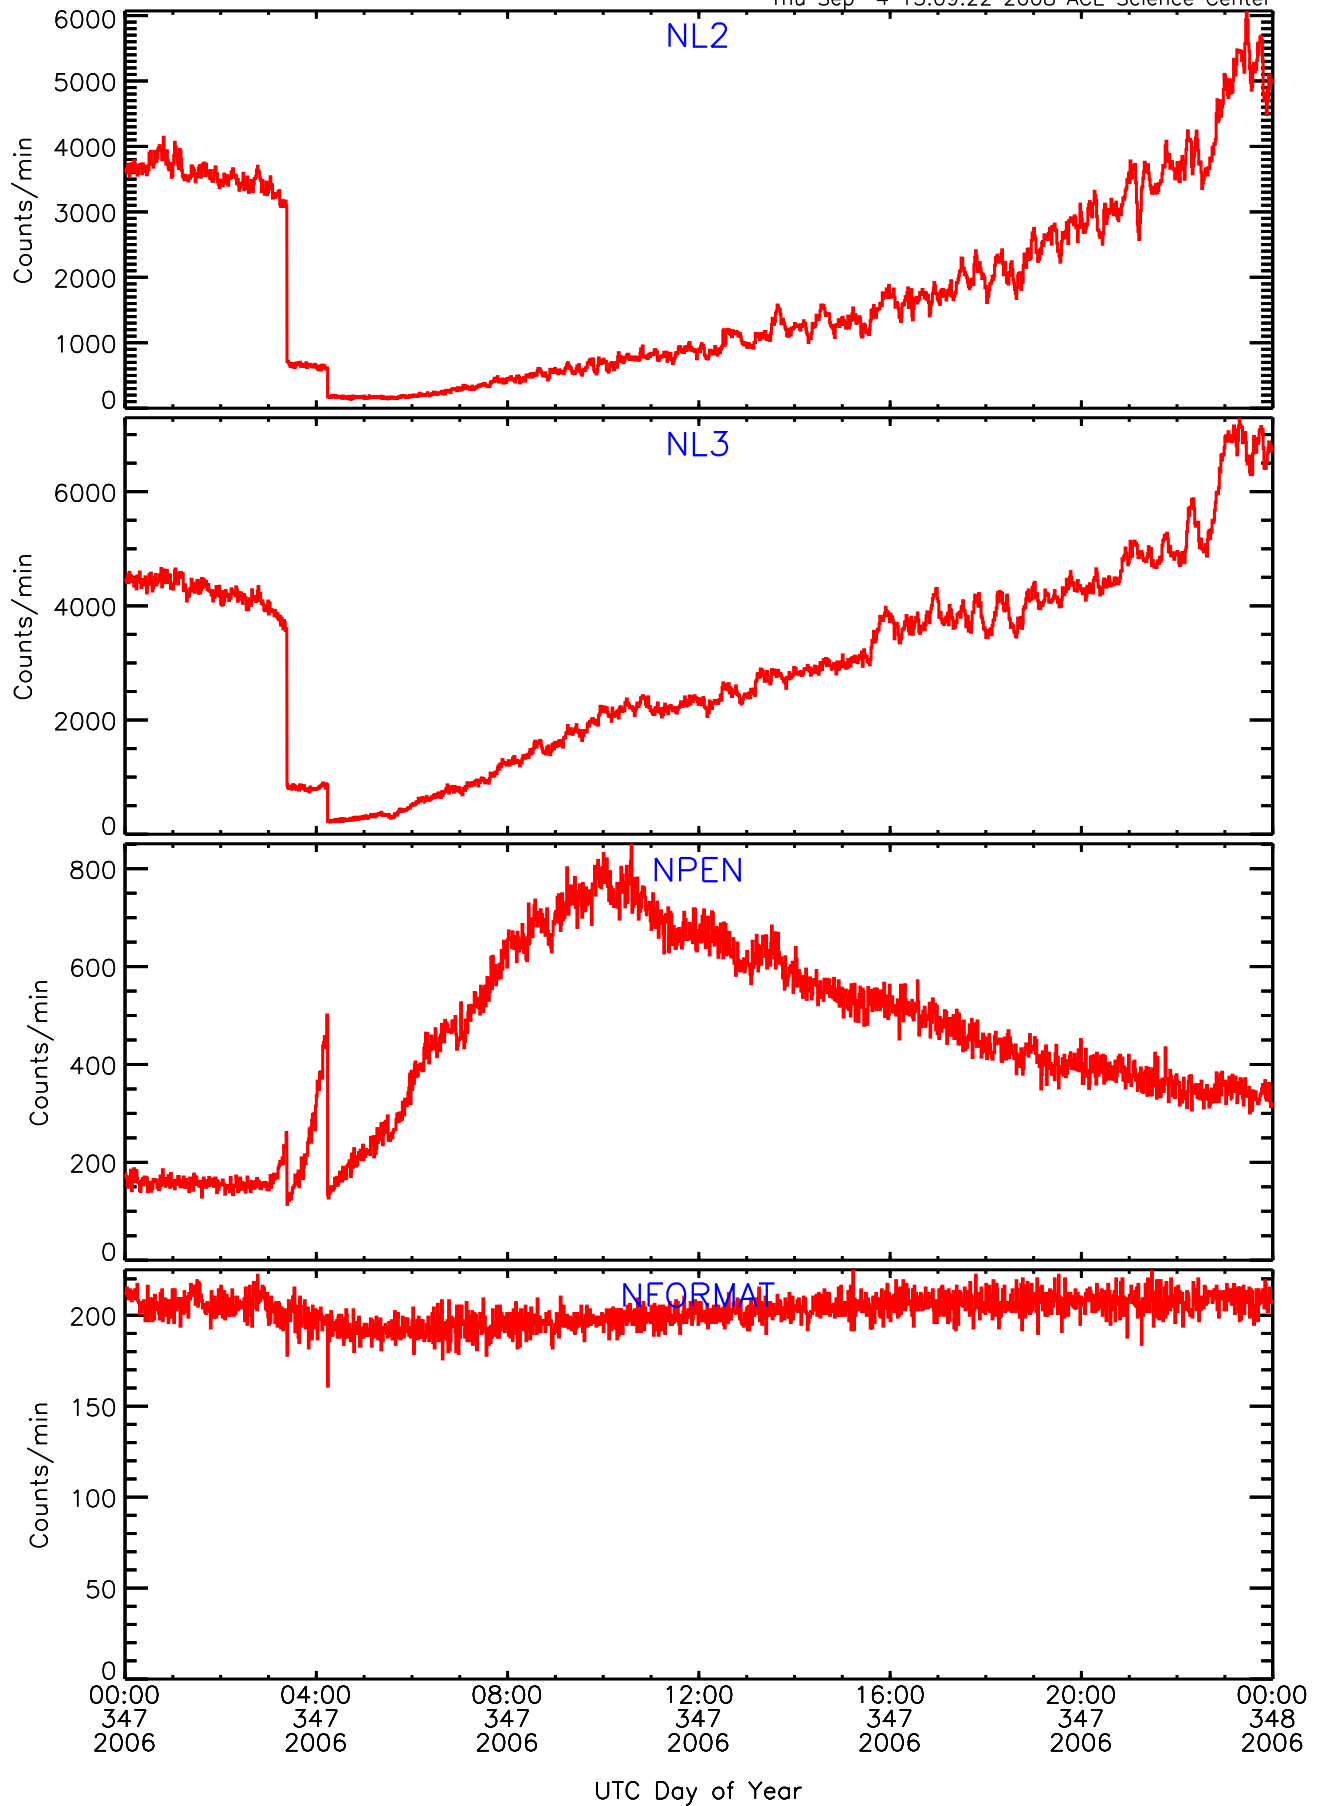

LET behind Livetime/Trigger Data for 2006-347

Thu Sep 4 15:09:55 2008 ACE Science Center

LET behind EVPRATES Data for 2006-347

Thu Sep 4 15:09:22 2008 ACE Science Center

LET behind EVPRATES Data for 2006-347

Thu Sep 4 15:09:22 2008 ACE Science Center

LET behind EVPRATES Data for 2006-347

Thu Sep 4 15:09:22 2008 ACE Science Center

LET behind EVPRATES Data for 2006-347

Thu Sep 4 15:09:22 2008 ACE Science Center

LET behind BUFRATES Data for 2006-347

Thu Sep 4 15:09:37 2008 ACE Science Center

LET behind BUFRATES Data for 2006-347

Thu Sep 4 15:09:37 2008 ACE Science Center

LET behind BUFRATES Data for 2006-347

Thu Sep 4 15:09:38 2008 ACE Science Center