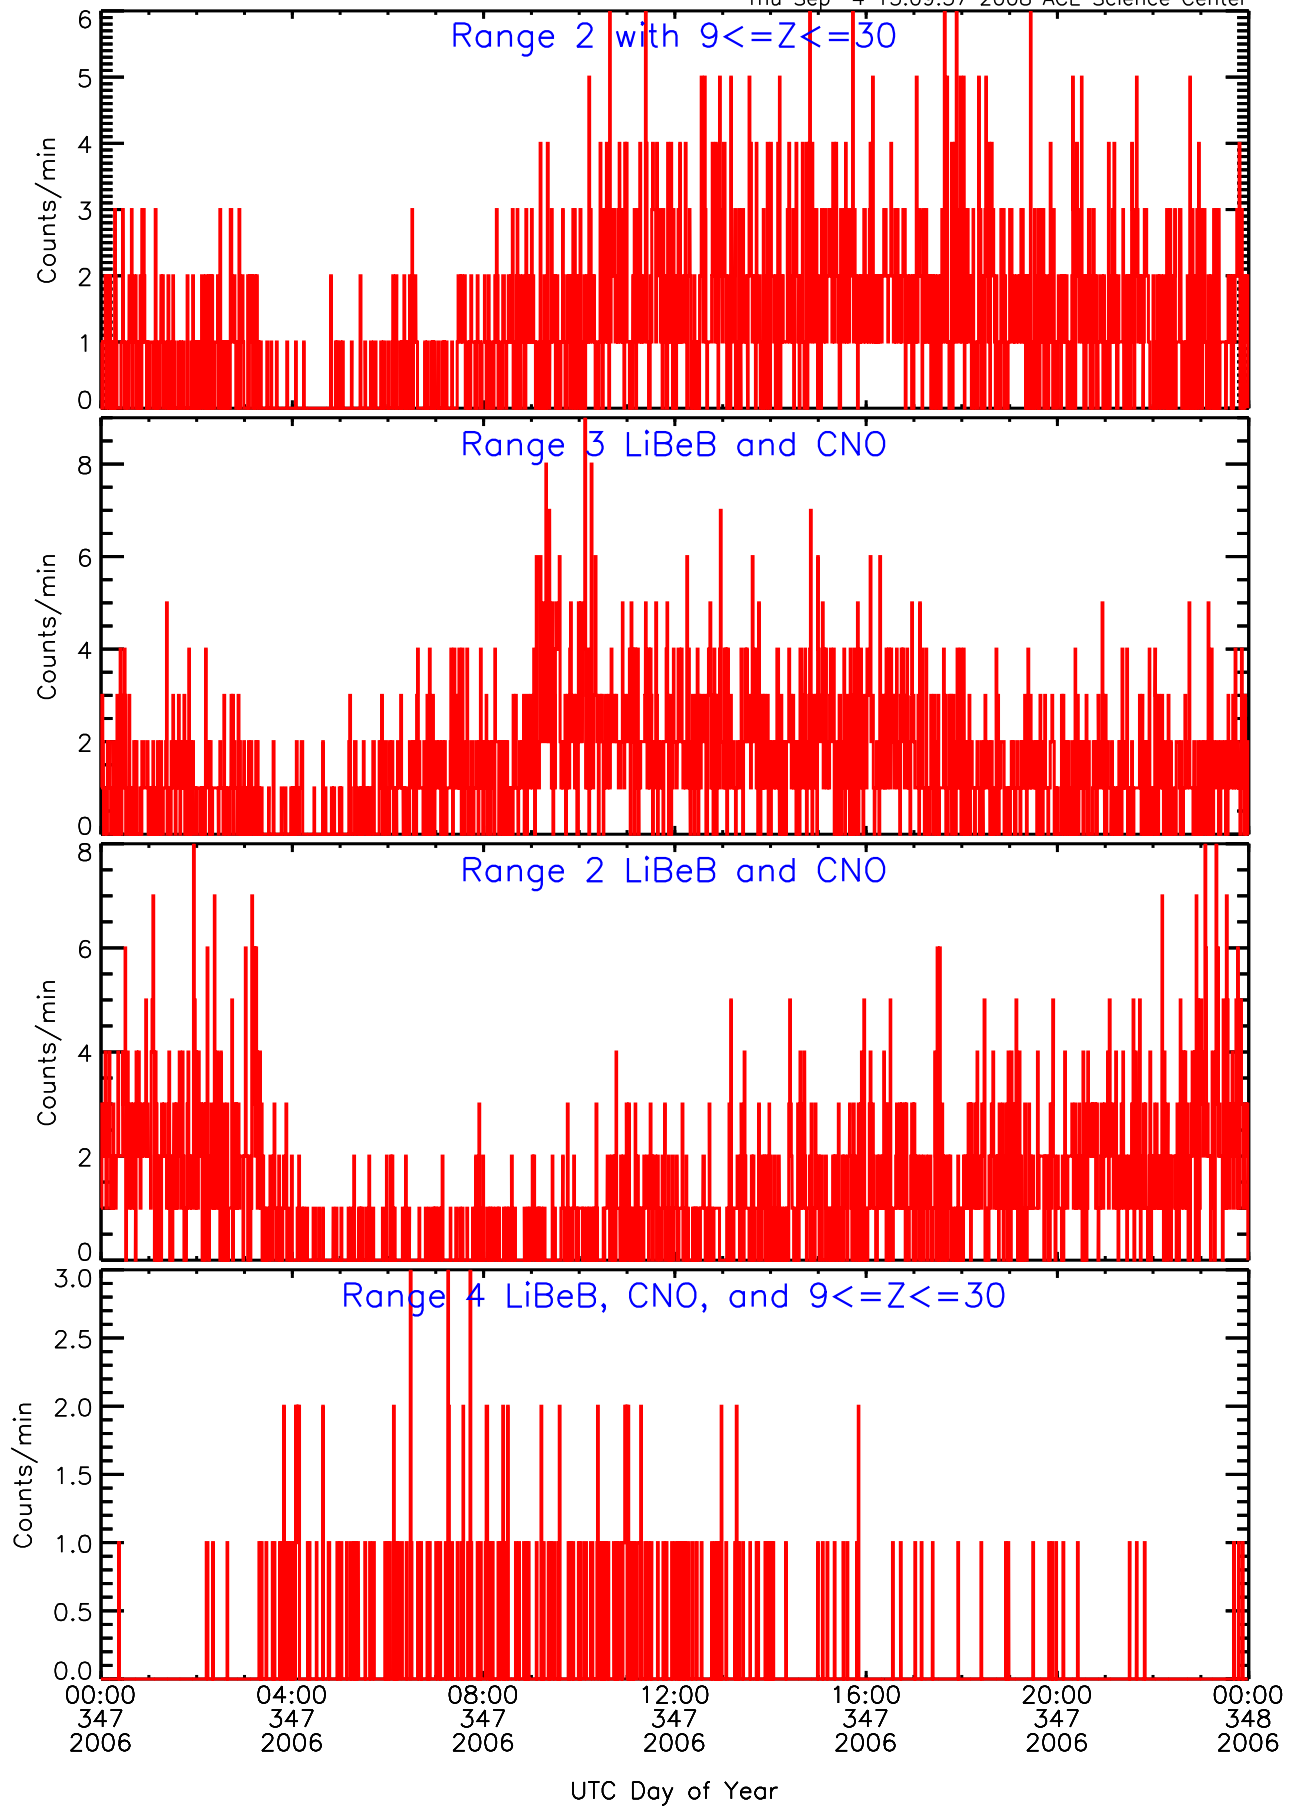

LET behind Livetime/Trigger Data for 2006-347

Thu Sep 4 15:09:55 2008 ACE Science Center

LET behind EVPRATES Data for 2006-347

Thu Sep 4 15:09:22 2008 ACE Science Center

LET behind EVPRATES Data for 2006-347

Thu Sep 4 15:09:22 2008 ACE Science Center

LET behind EVPRATES Data for 2006-347

Thu Sep 4 15:09:22 2008 ACE Science Center

LET behind EVPRATES Data for 2006-347

Thu Sep 4 15:09:22 2008 ACE Science Center

LET behind BUFRATES Data for 2006-347

Thu Sep 4 15:09:37 2008 ACE Science Center

LET behind BUFRATES Data for 2006-347

Thu Sep 4 15:09:37 2008 ACE Science Center

LET behind BUFRATES Data for 2006-347

Thu Sep 4 15:09:38 2008 ACE Science Center

LET behind BUFRATES Data for 2006-347

Thu Sep 4 15:09:38 2008 ACE Science Center

LET behind BUFRATES Data for 2006-347

Thu Sep 4 15:09:38 2008 ACE Science Center

LET behind BUFRATES Data for 2006-347

Thu Sep 4 15:09:38 2008 ACE Science Center