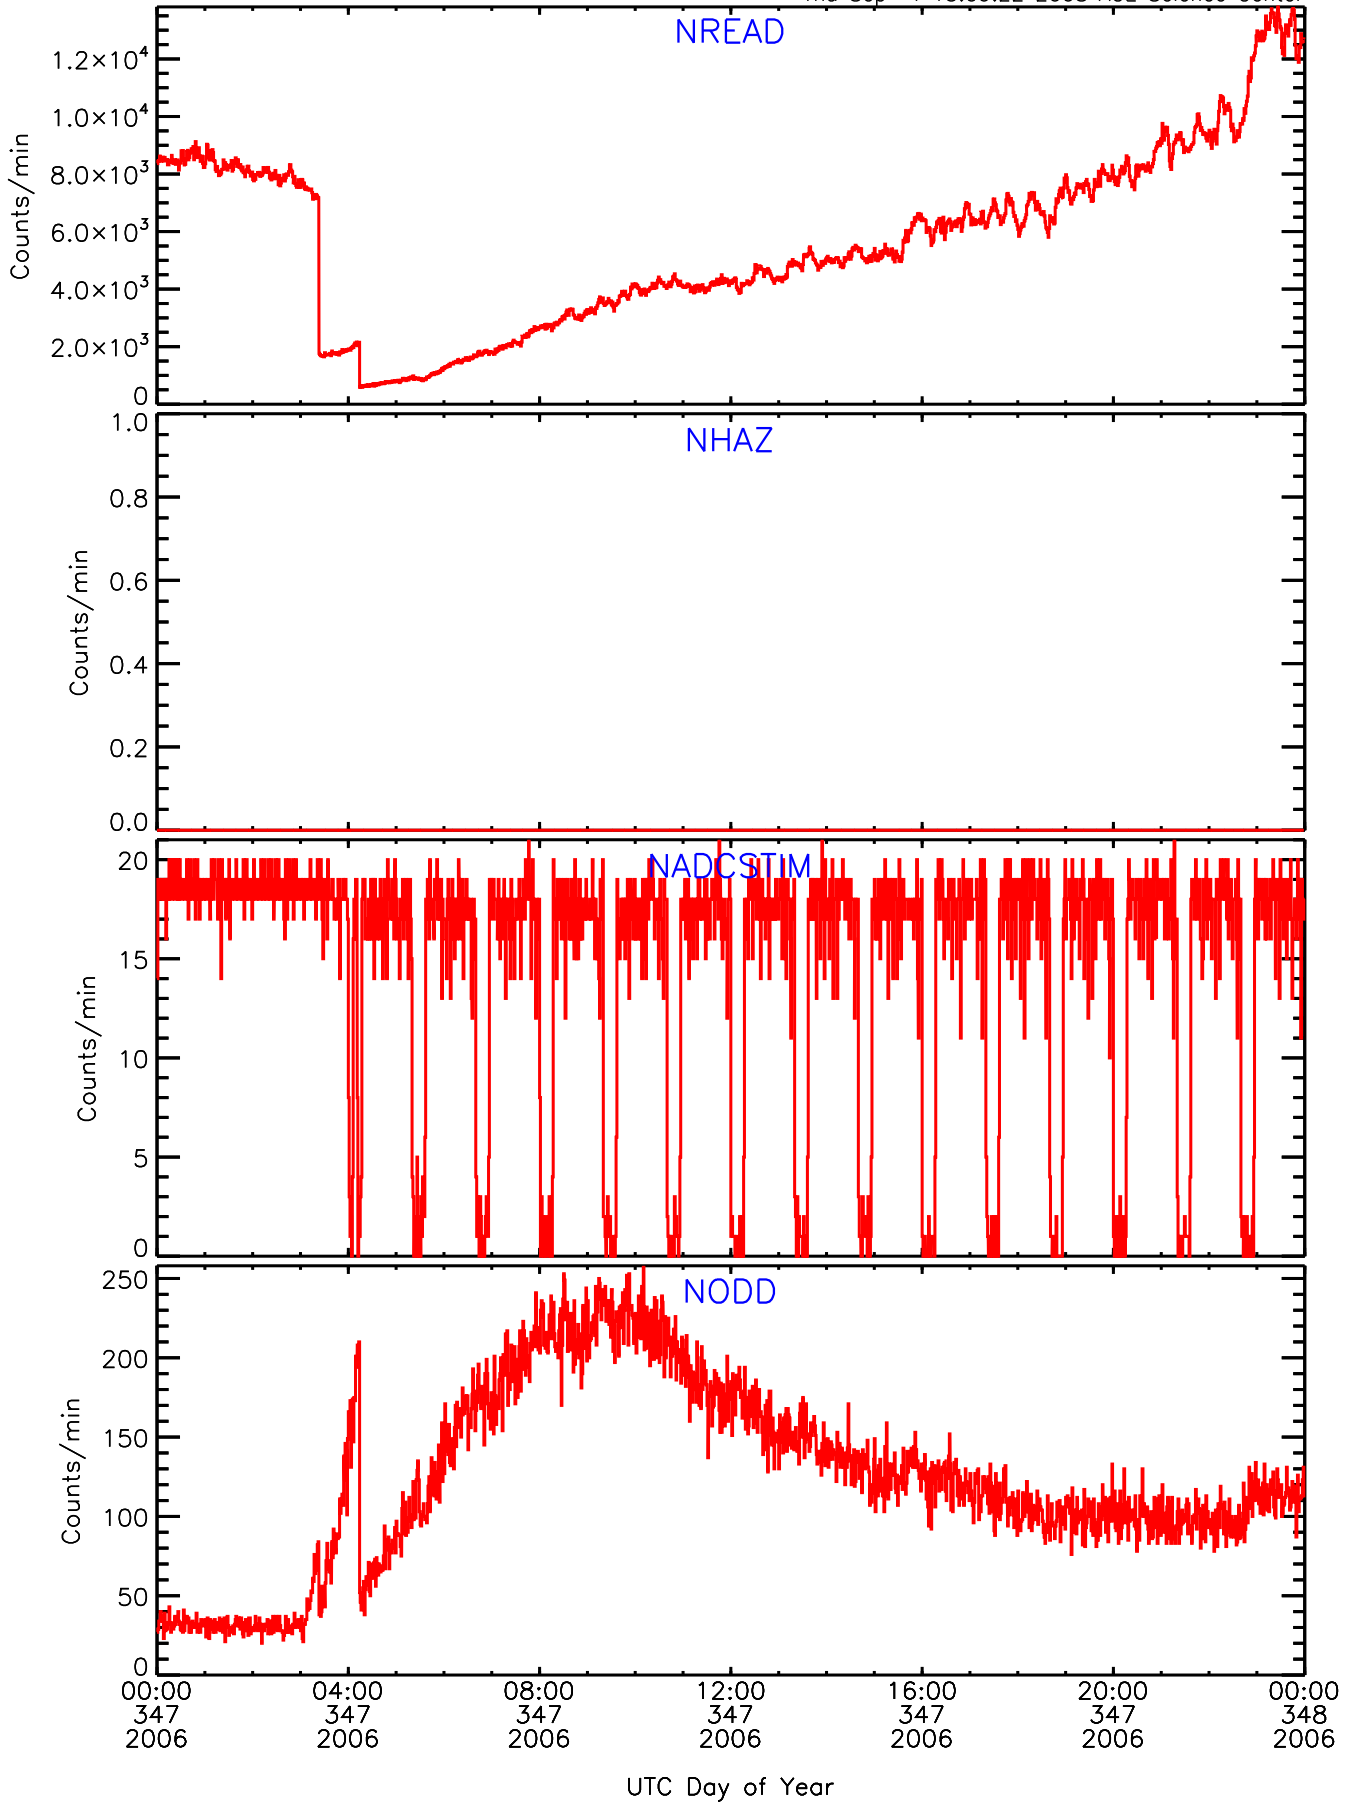

LET behind Livetime/Trigger Data for 2006-347

Thu Sep 4 15:09:55 2008 ACE Science Center

LET behind EVPRATES Data for 2006-347

Thu Sep 4 15:09:22 2008 ACE Science Center

LET behind EVPRATES Data for 2006-347

Thu Sep 4 15:09:22 2008 ACE Science Center

LET behind EVPRATES Data for 2006-347

Thu Sep 4 15:09:22 2008 ACE Science Center

LET behind EVPRATES Data for 2006-347

Thu Sep 4 15:09:22 2008 ACE Science Center

LET behind BUFRATES Data for 2006-347

Thu Sep 4 15:09:37 2008 ACE Science Center

LET behind BUFRATES Data for 2006-347

Thu Sep 4 15:09:37 2008 ACE Science Center

LET behind BUFRATES Data for 2006-347

Thu Sep 4 15:09:38 2008 ACE Science Center