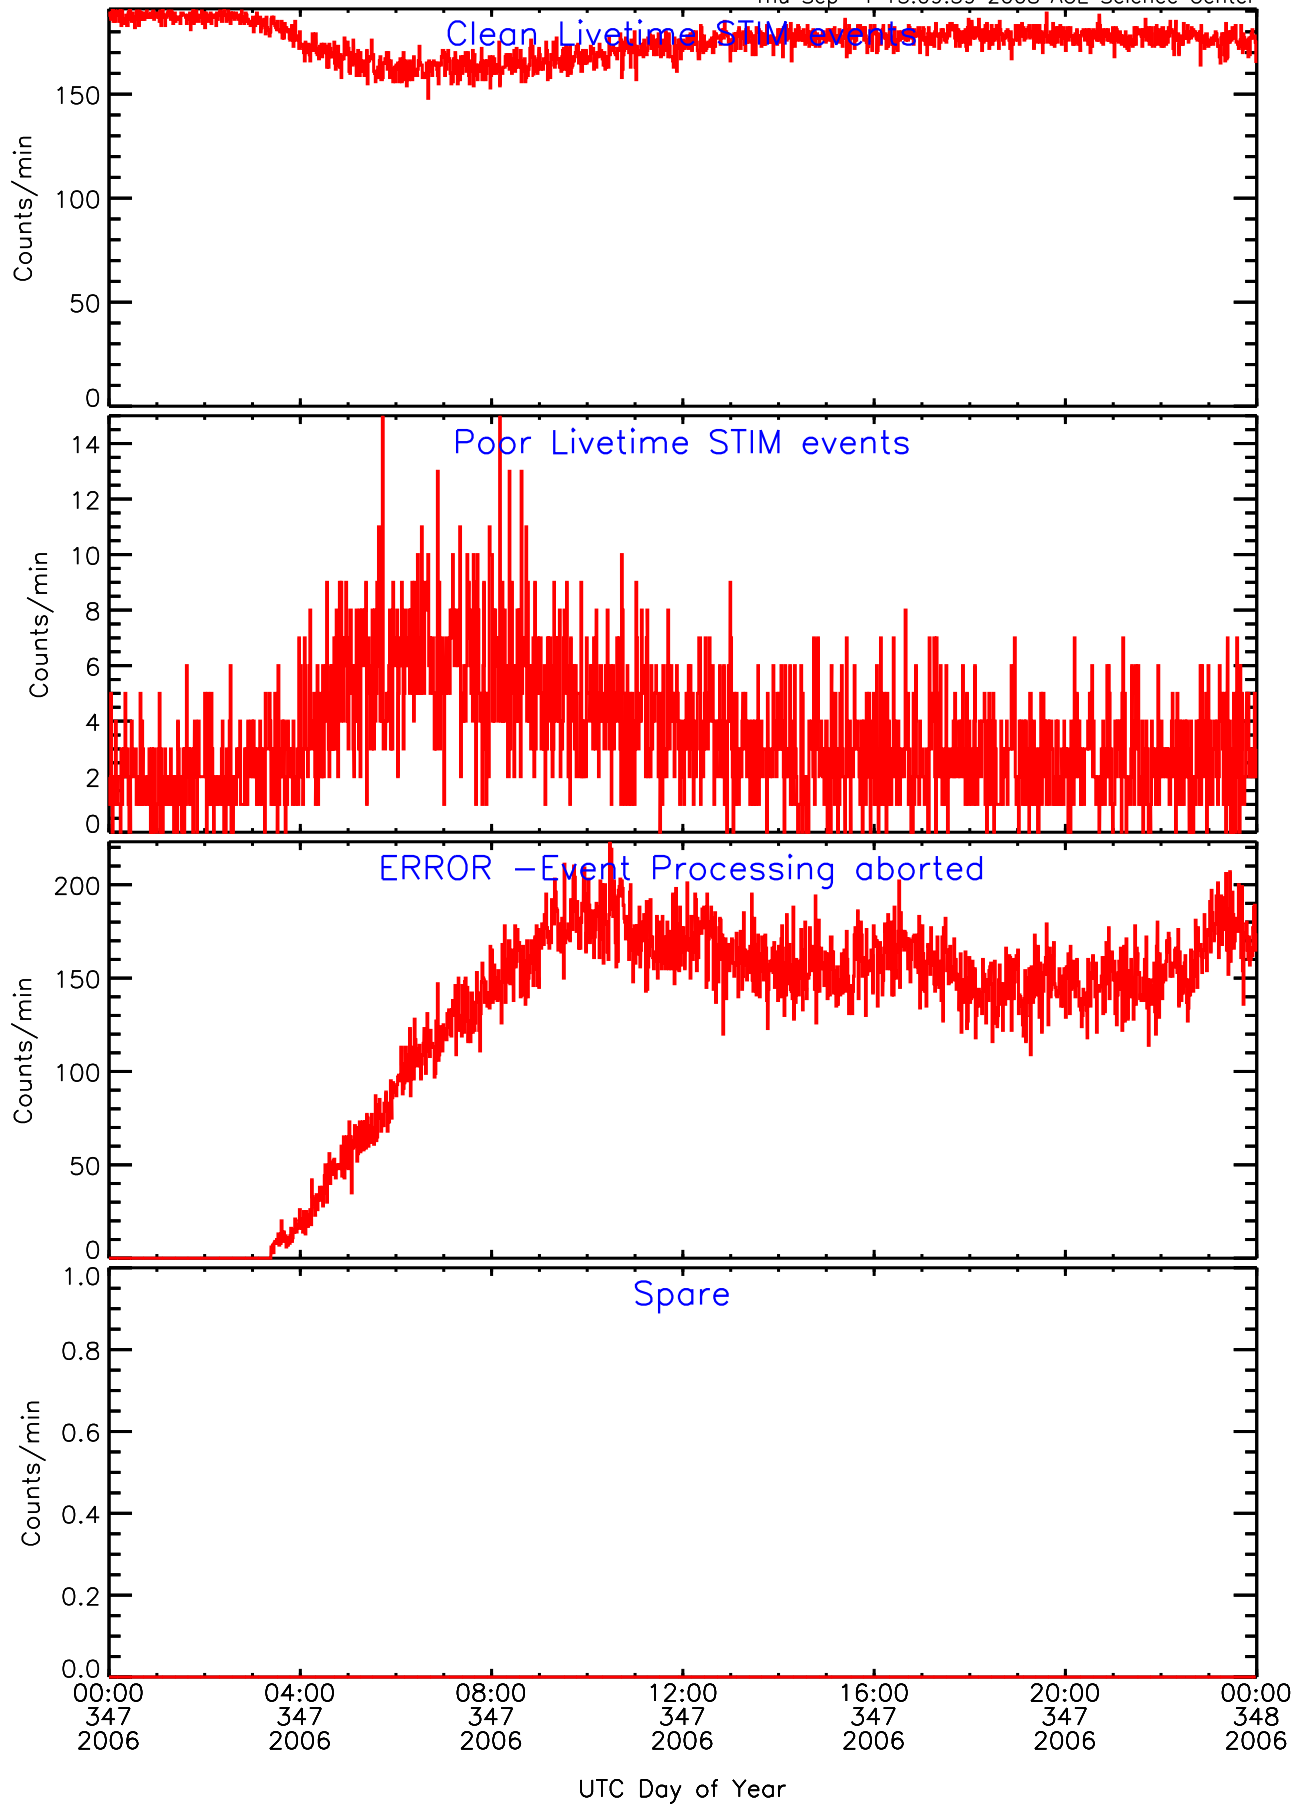

LET behind Livetime/Trigger Data for 2006-347

Thu Sep 4 15:09:55 2008 ACE Science Center

LET behind EVPRATES Data for 2006-347

Thu Sep 4 15:09:22 2008 ACE Science Center

LET behind EVPRATES Data for 2006-347

LET behind BUFRATES Data for 2006-347

Thu Sep 4 15:09:37 2008 ACE Science Center

LET behind BUFRATES Data for 2006-347

Thu Sep 4 15:09:37 2008 ACE Science Center

LET behind BUFRATES Data for 2006-347

Thu Sep 4 15:09:38 2008 ACE Science Center

LET behind BUFRATES Data for 2006-347

Thu Sep 4 15:09:38 2008 ACE Science Center

LET behind BUFRATES Data for 2006-347

Thu Sep 4 15:09:38 2008 ACE Science Center

LET behind BUFRATES Data for 2006-347

Thu Sep 4 15:09:38 2008 ACE Science Center

LET behind BUFRATES Data for 2006-347

Thu Sep 4 15:09:39 2008 ACE Science Center

LET behind BUFRATES Data for 2006-347

Thu Sep 4 15:09:39 2008 ACE Science Center