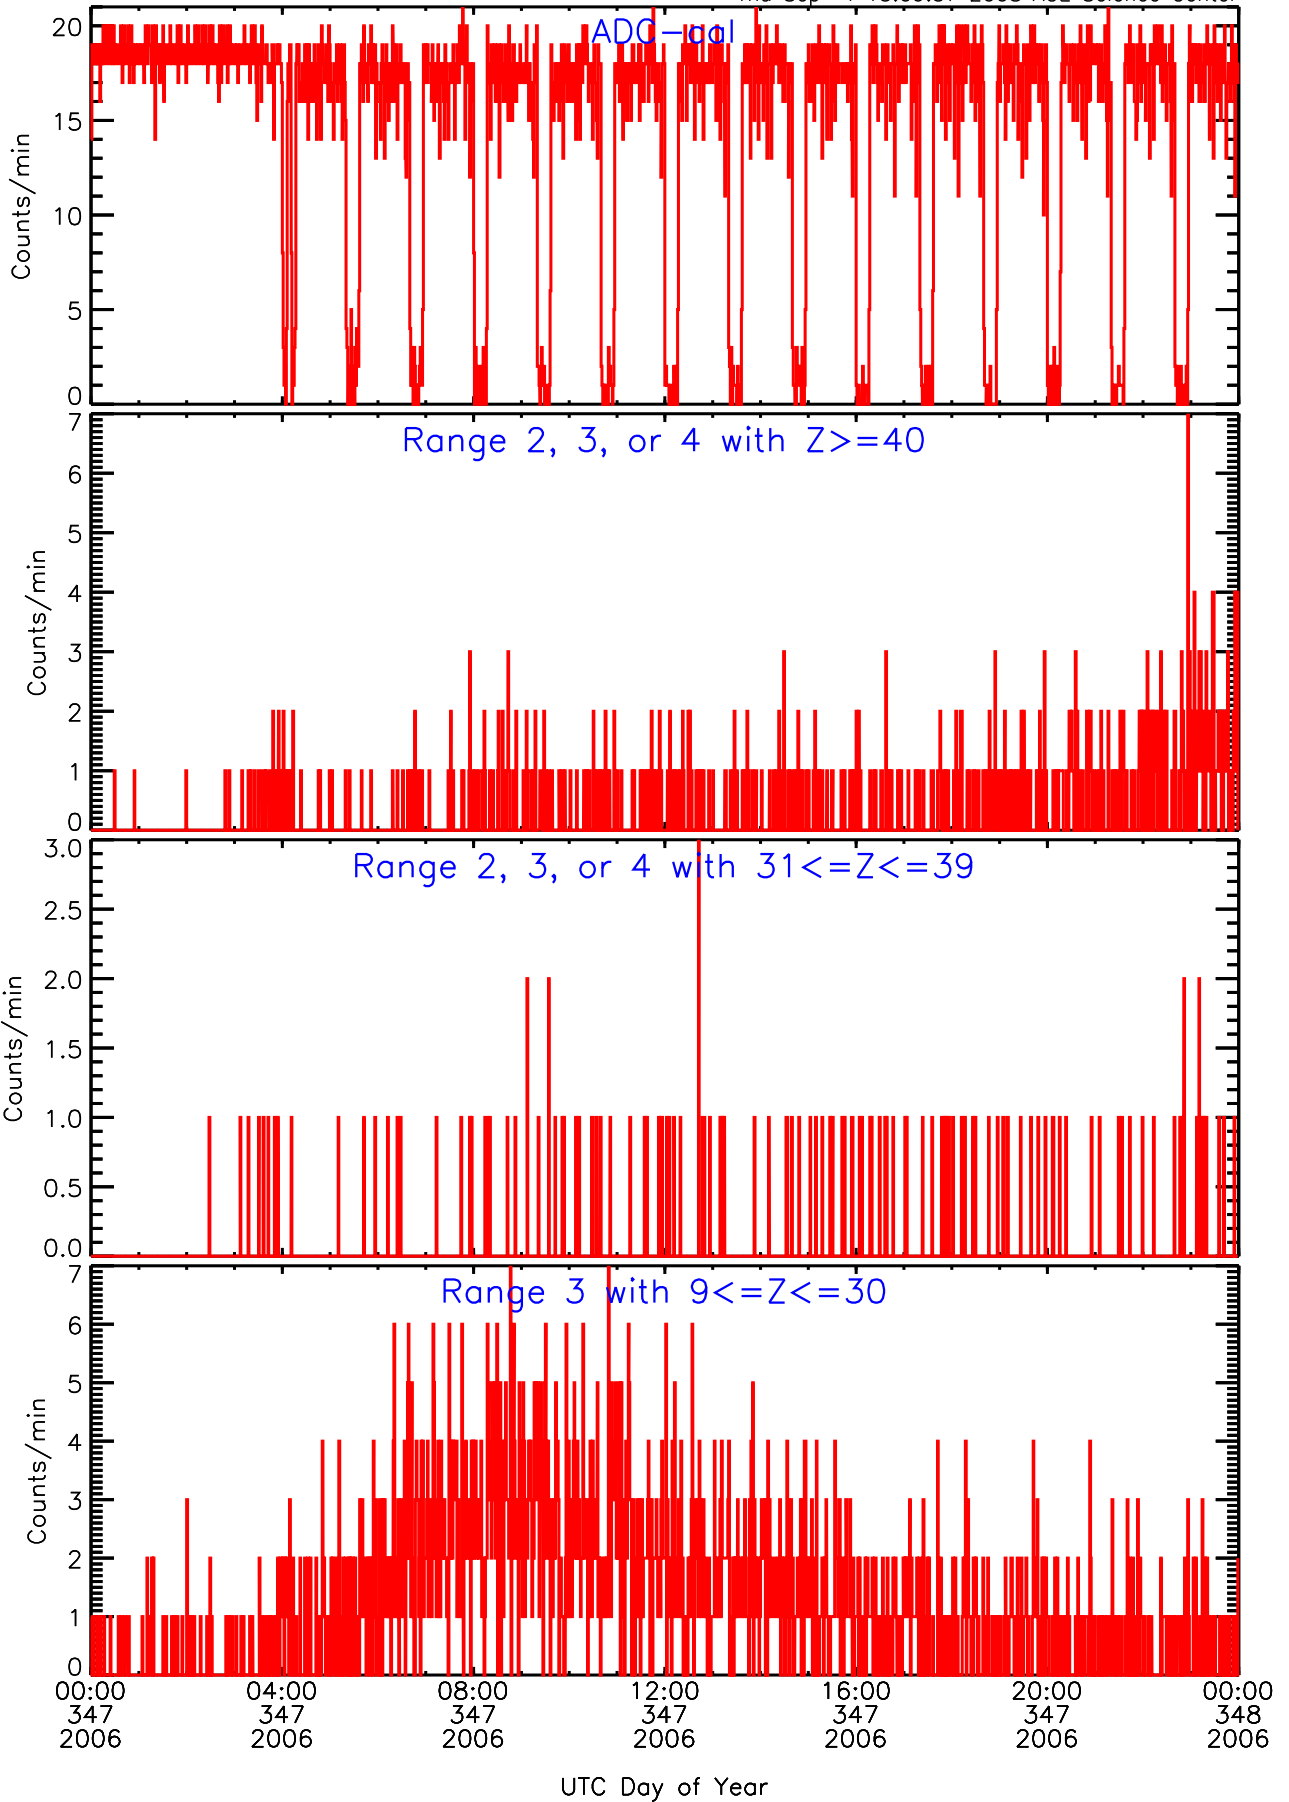

LET behind Livetime/Trigger Data for 2006-347

Thu Sep 4 15:09:55 2008 ACE Science Center

LET behind EVPRATES Data for 2006-347

Thu Sep 4 15:09:22 2008 ACE Science Center

LET behind EVPRATES Data for 2006-347

Thu Sep 4 15:09:22 2008 ACE Science Center

LET behind EVPRATES Data for 2006-347

Thu Sep 4 15:09:22 2008 ACE Science Center

LET behind EVPRATES Data for 2006-347

Thu Sep 4 15:09:22 2008 ACE Science Center

LET behind BUFRATES Data for 2006-347

Thu Sep 4 15:09:37 2008 ACE Science Center

LET behind BUFRATES Data for 2006-347

Thu Sep 4 15:09:37 2008 ACE Science Center

LET behind BUFRATES Data for 2006-347

Thu Sep 4 15:09:38 2008 ACE Science Center

LET behind BUFRATES Data for 2006-347

Thu Sep 4 15:09:38 2008 ACE Science Center

LET behind BUFRATES Data for 2006-347

Thu Sep 4 15:09:38 2008 ACE Science Center

LET behind BUFRATES Data for 2006-347

Thu Sep 4 15:09:38 2008 ACE Science Center