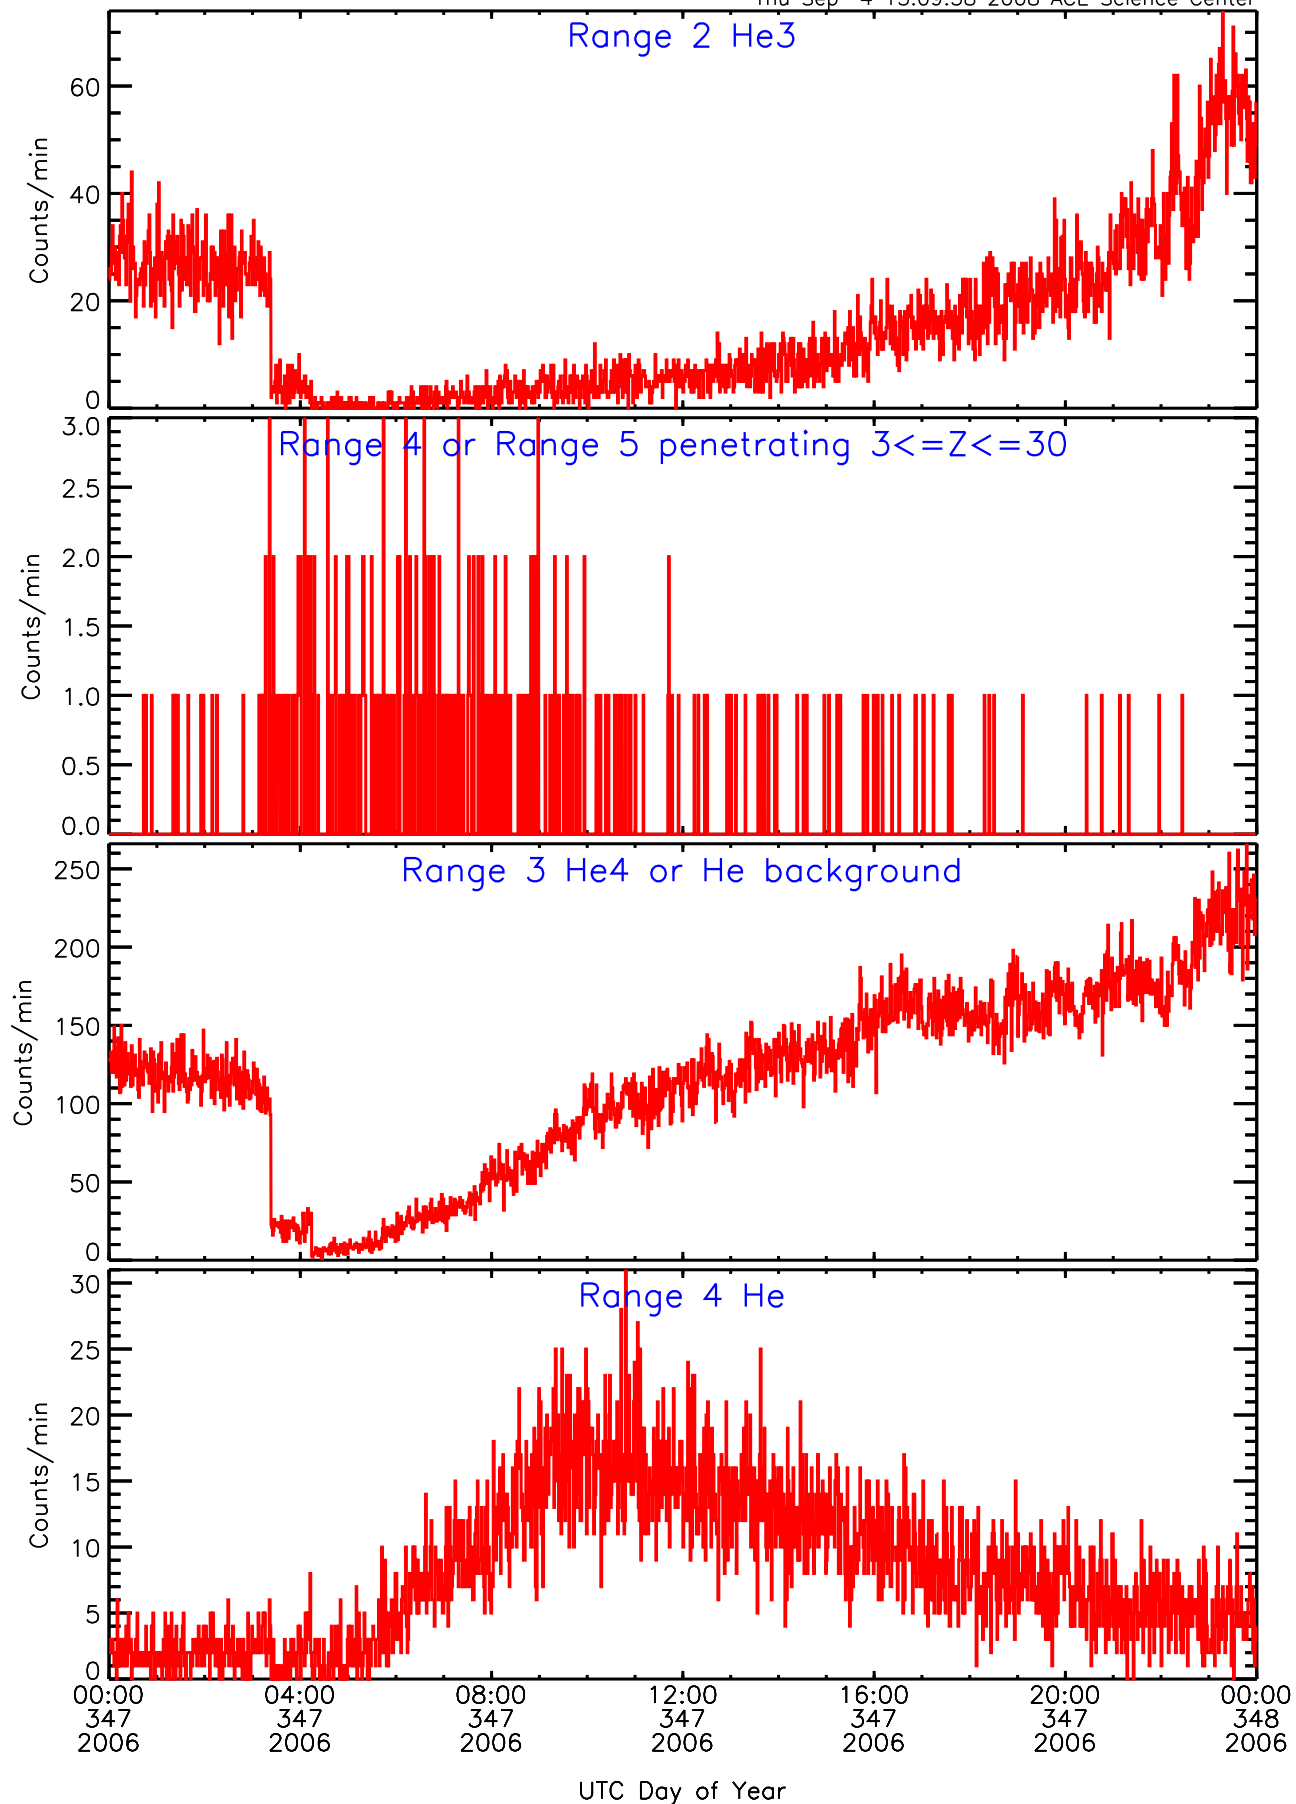

LET behind Livetime/Trigger Data for 2006-347

Thu Sep 4 15:09:55 2008 ACE Science Center

LET behind EVPRATES Data for 2006-347

Thu Sep 4 15:09:22 2008 ACE Science Center

LET behind EVPRATES Data for 2006-347

Thu Sep 4 15:09:22 2008 ACE Science Center

LET behind EVPRATES Data for 2006-347

Thu Sep 4 15:09:22 2008 ACE Science Center

LET behind EVPRATES Data for 2006-347

Thu Sep 4 15:09:22 2008 ACE Science Center

LET behind BUFRATES Data for 2006-347

Thu Sep 4 15:09:37 2008 ACE Science Center

LET behind BUFRATES Data for 2006-347

Thu Sep 4 15:09:37 2008 ACE Science Center

LET behind BUFRATES Data for 2006-347

Thu Sep 4 15:09:38 2008 ACE Science Center

LET behind BUFRATES Data for 2006-347

Thu Sep 4 15:09:38 2008 ACE Science Center

LET behind BUFRATES Data for 2006-347

Thu Sep 4 15:09:38 2008 ACE Science Center

LET behind BUFRATES Data for 2006-347

Thu Sep 4 15:09:38 2008 ACE Science Center