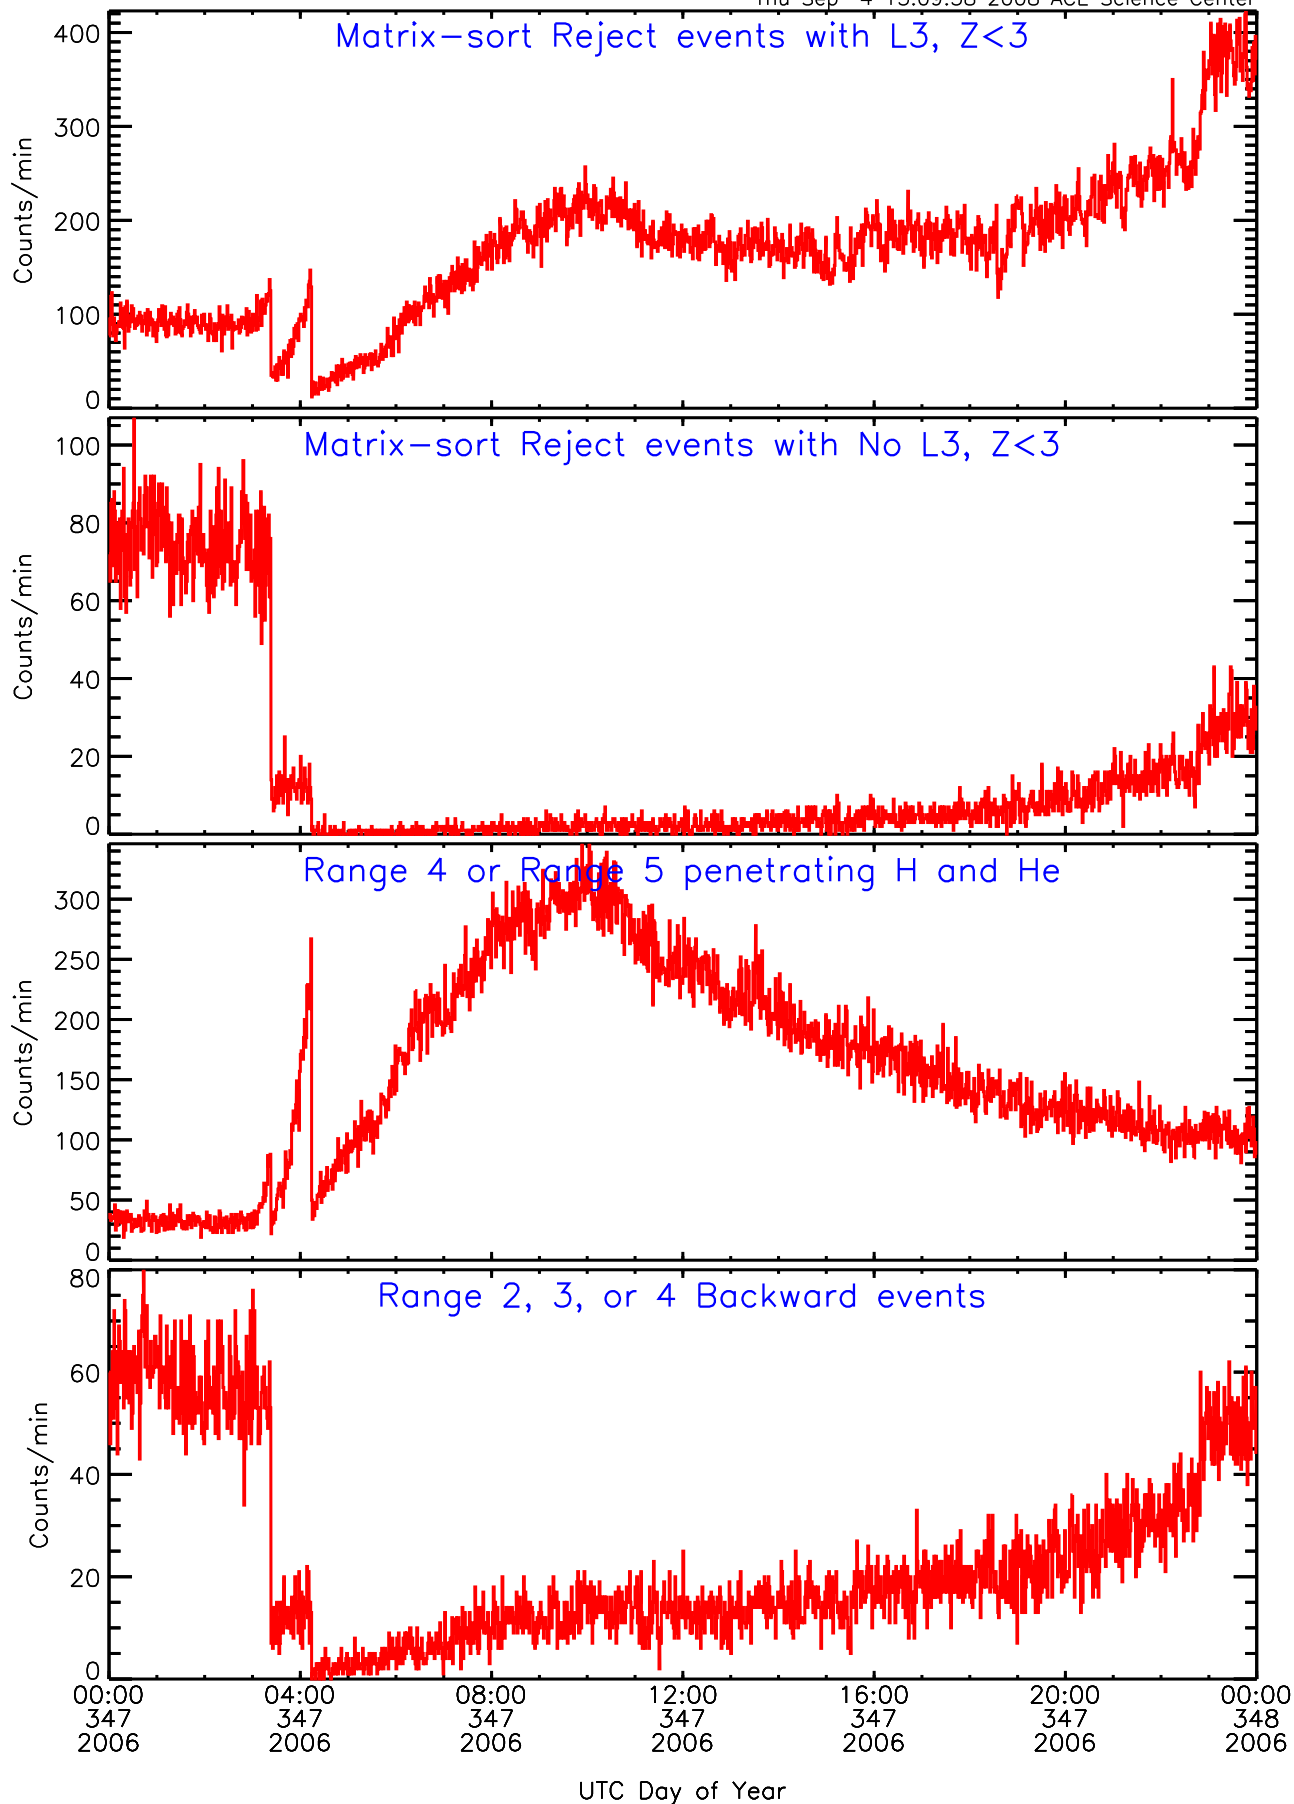

LET behind Livetime/Trigger Data for 2006-347

Thu Sep 4 15:09:55 2008 ACE Science Center

LET behind EVPRATES Data for 2006-347

Thu Sep 4 15:09:22 2008 ACE Science Center

LET behind EVPRATES Data for 2006-347

LET behind BUFRATES Data for 2006-347

Thu Sep 4 15:09:37 2008 ACE Science Center

LET behind BUFRATES Data for 2006-347

Thu Sep 4 15:09:37 2008 ACE Science Center

LET behind BUFRATES Data for 2006-347

Thu Sep 4 15:09:38 2008 ACE Science Center

LET behind BUFRATES Data for 2006-347

Thu Sep 4 15:09:38 2008 ACE Science Center

LET behind BUFRATES Data for 2006-347

Thu Sep 4 15:09:38 2008 ACE Science Center

LET behind BUFRATES Data for 2006-347

Thu Sep 4 15:09:38 2008 ACE Science Center

LET behind BUFRATES Data for 2006-347

Thu Sep 4 15:09:39 2008 ACE Science Center

LET behind BUFRATES Data for 2006-347

Thu Sep 4 15:09:39 2008 ACE Science Center