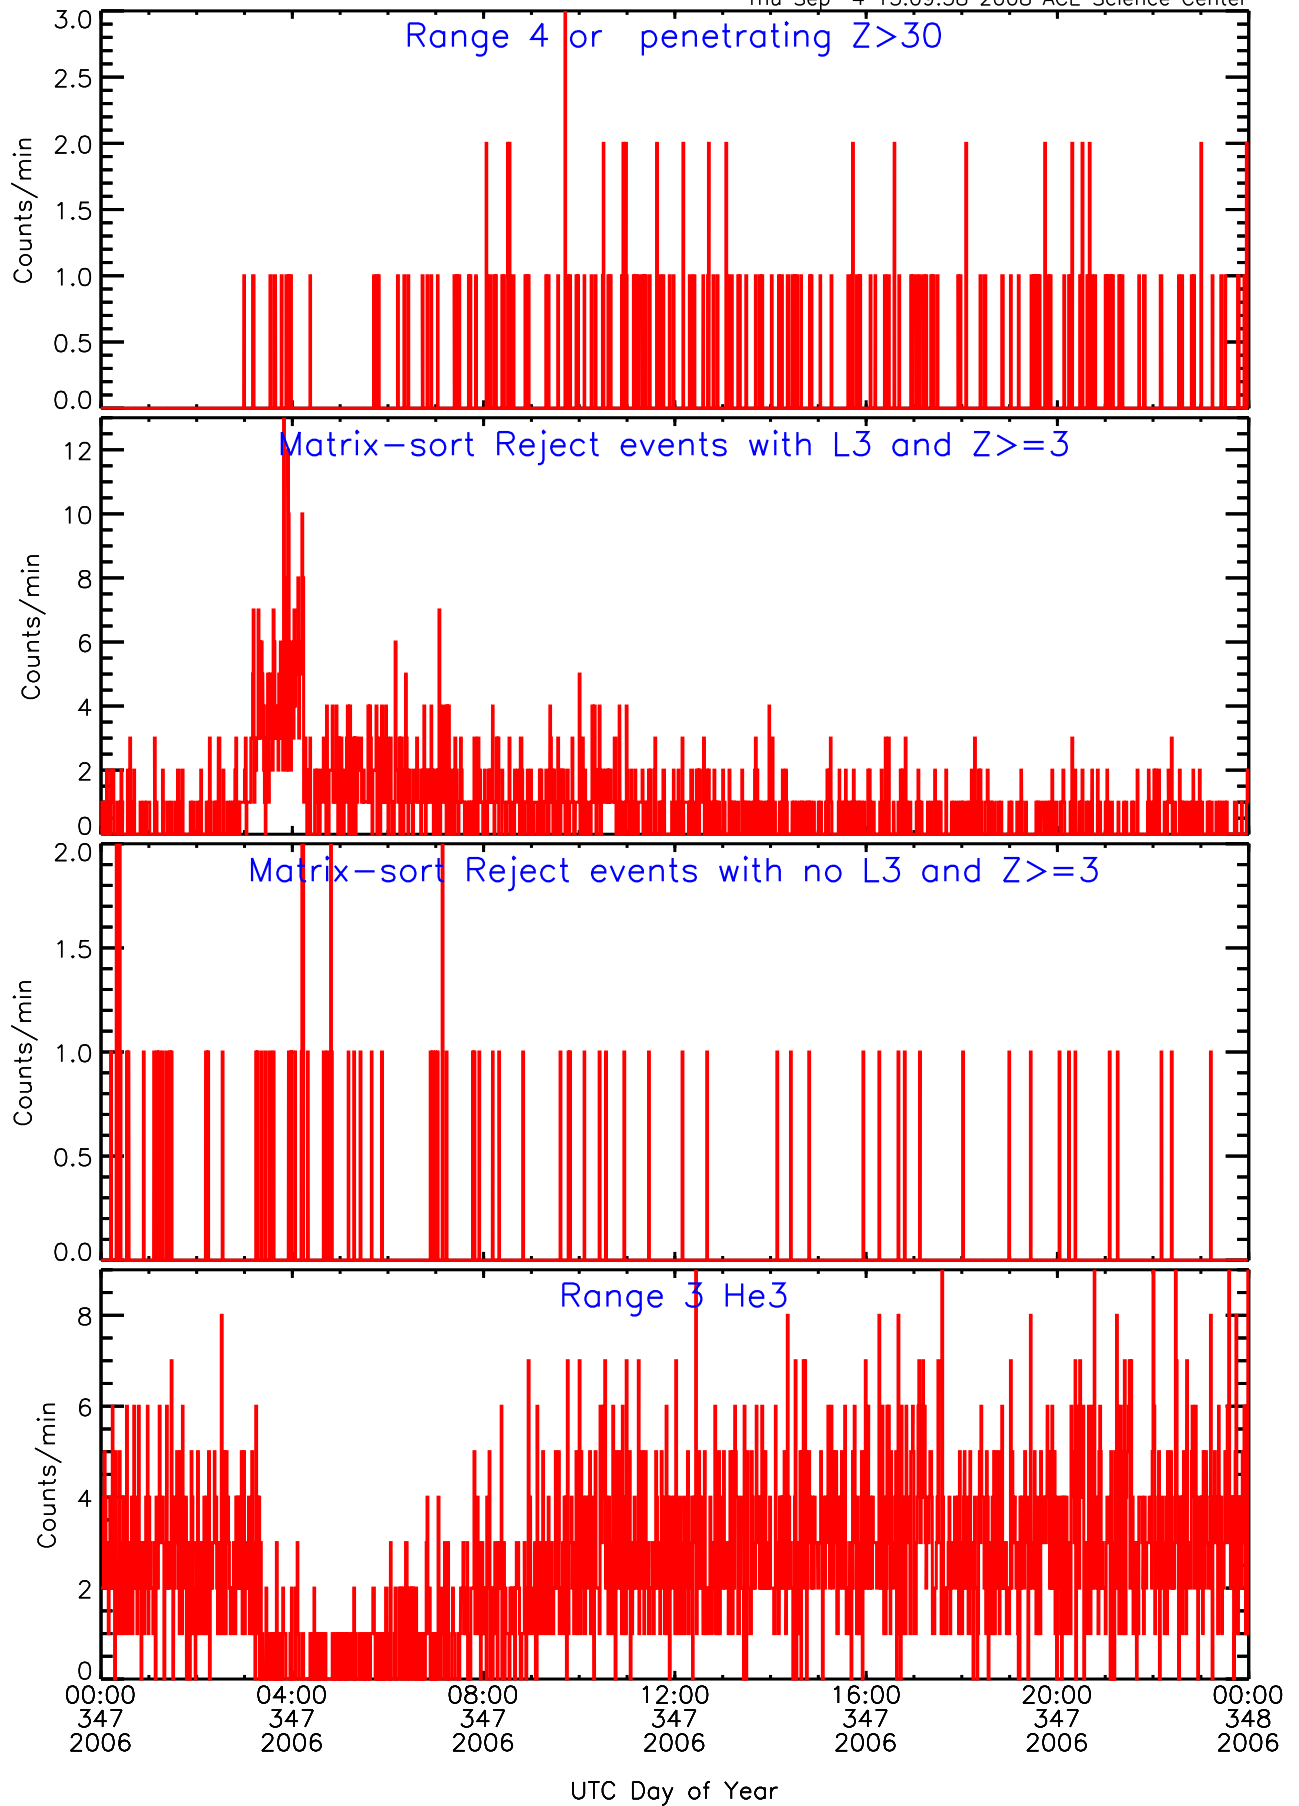

LET behind Livetime/Trigger Data for 2006-347

Thu Sep 4 15:09:55 2008 ACE Science Center

LET behind EVPRATES Data for 2006-347

Thu Sep 4 15:09:22 2008 ACE Science Center

LET behind EVPRATES Data for 2006-347

Thu Sep 4 15:09:22 2008 ACE Science Center

LET behind EVPRATES Data for 2006-347

Thu Sep 4 15:09:22 2008 ACE Science Center

LET behind EVPRATES Data for 2006-347

Thu Sep 4 15:09:22 2008 ACE Science Center

LET behind BUFRATES Data for 2006-347

Thu Sep 4 15:09:37 2008 ACE Science Center

LET behind BUFRATES Data for 2006-347

Thu Sep 4 15:09:37 2008 ACE Science Center

LET behind BUFRATES Data for 2006-347

Thu Sep 4 15:09:38 2008 ACE Science Center

LET behind BUFRATES Data for 2006-347

Thu Sep 4 15:09:38 2008 ACE Science Center

LET behind BUFRATES Data for 2006-347

Thu Sep 4 15:09:38 2008 ACE Science Center

LET behind BUFRATES Data for 2006-347

Thu Sep 4 15:09:38 2008 ACE Science Center