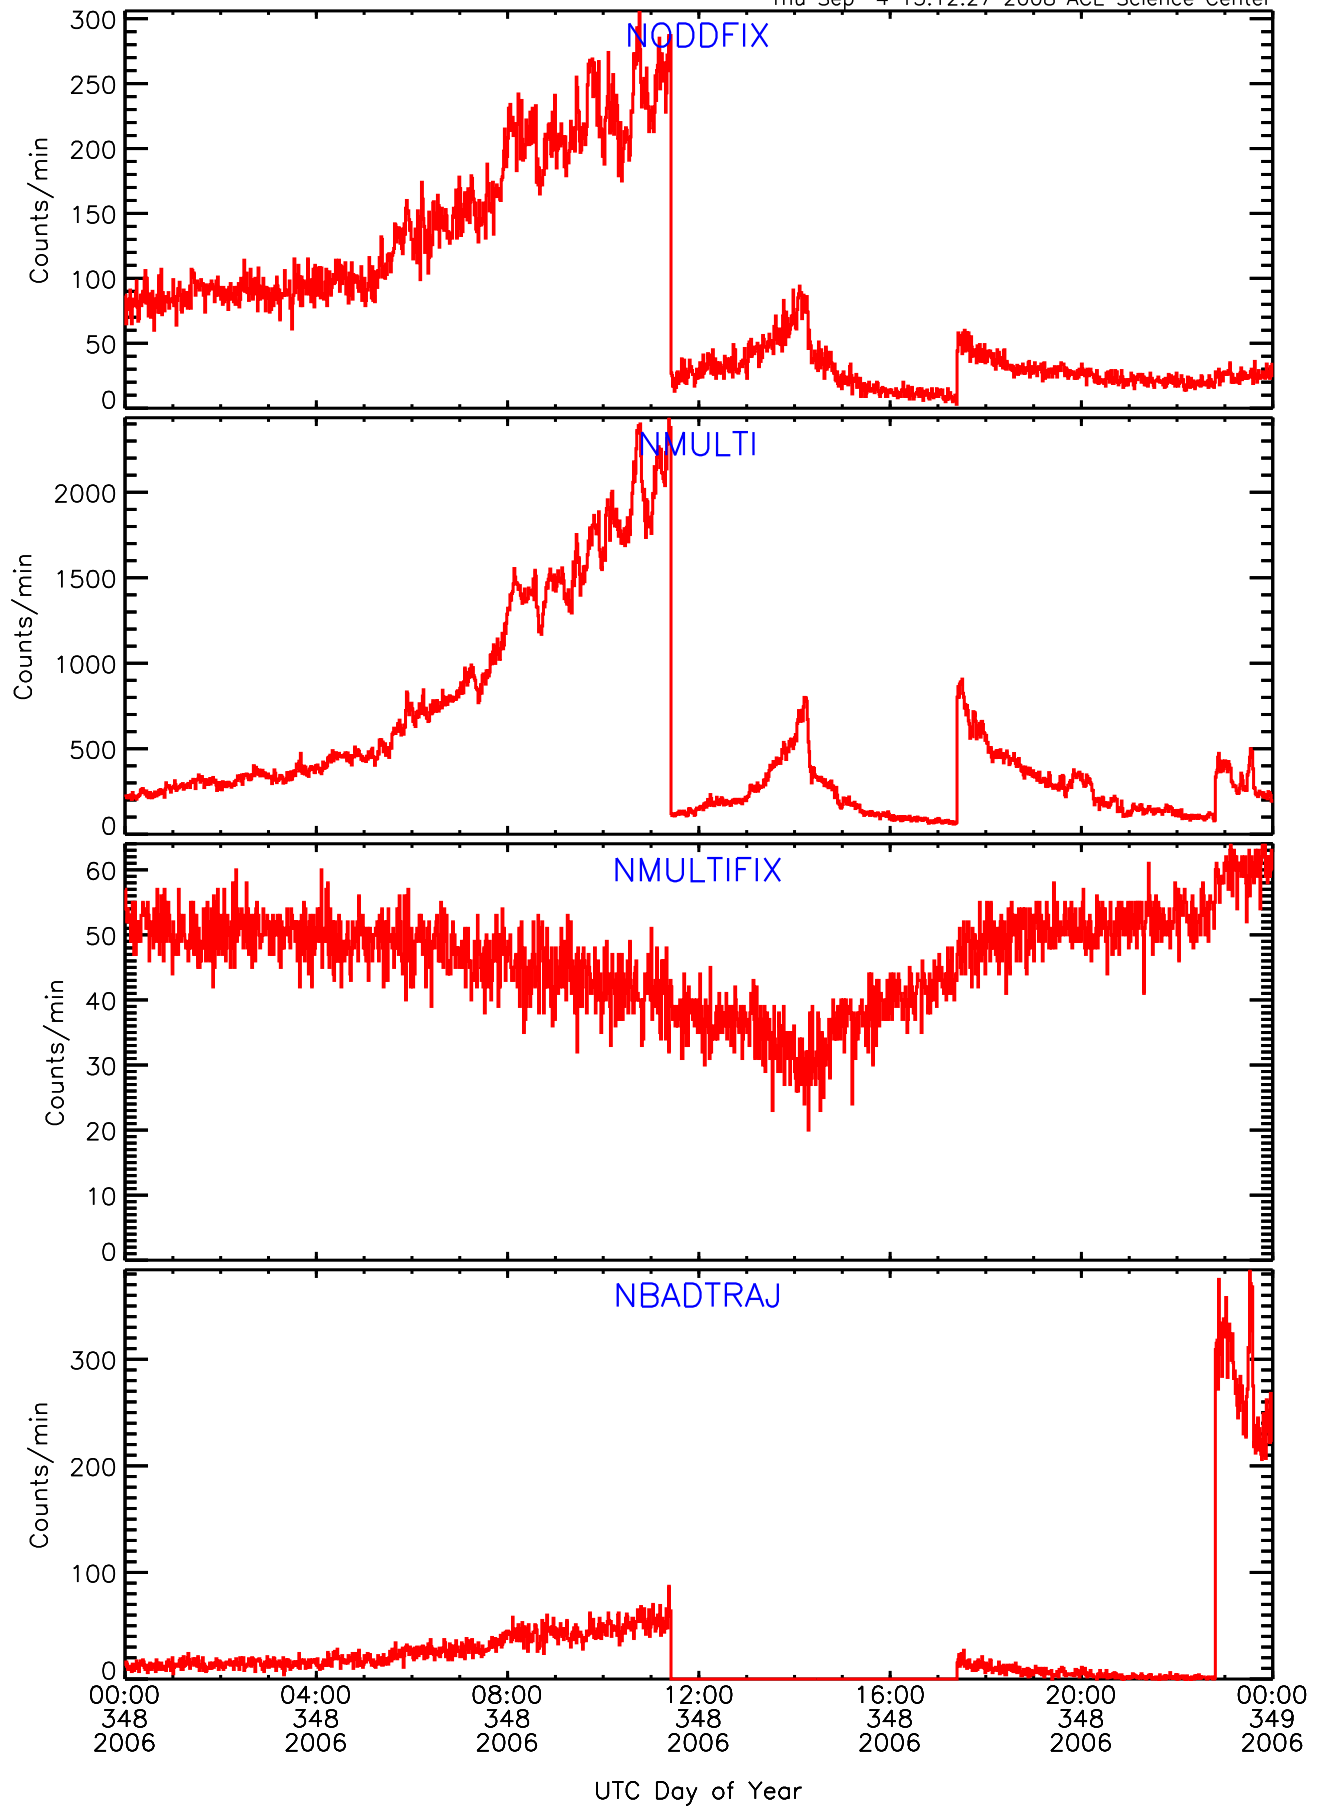

LET behind Livetime/Trigger Data for 2006-348

Thu Sep 4 15:12:58 2008 ACE Science Center

LET behind EVPRATES Data for 2006-348

Thu Sep 4 15:12:27 2008 ACE Science Center

LET behind EVPRATES Data for 2006-348

Thu Sep 4 15:12:27 2008 ACE Science Center

LET behind EVPRATES Data for 2006-348

Thu Sep 4 15:12:28 2008 ACE Science Center

LET behind EVPRATES Data for 2006-348

Thu Sep 4 15:12:28 2008 ACE Science Center

LET behind BUFRATES Data for 2006-348

Thu Sep 4 15:12:42 2008 ACE Science Center

LET behind BUFRATES Data for 2006-348

Thu Sep 4 15:12:42 2008 ACE Science Center

LET behind BUFRATES Data for 2006-348

Thu Sep 4 15:12:42 2008 ACE Science Center