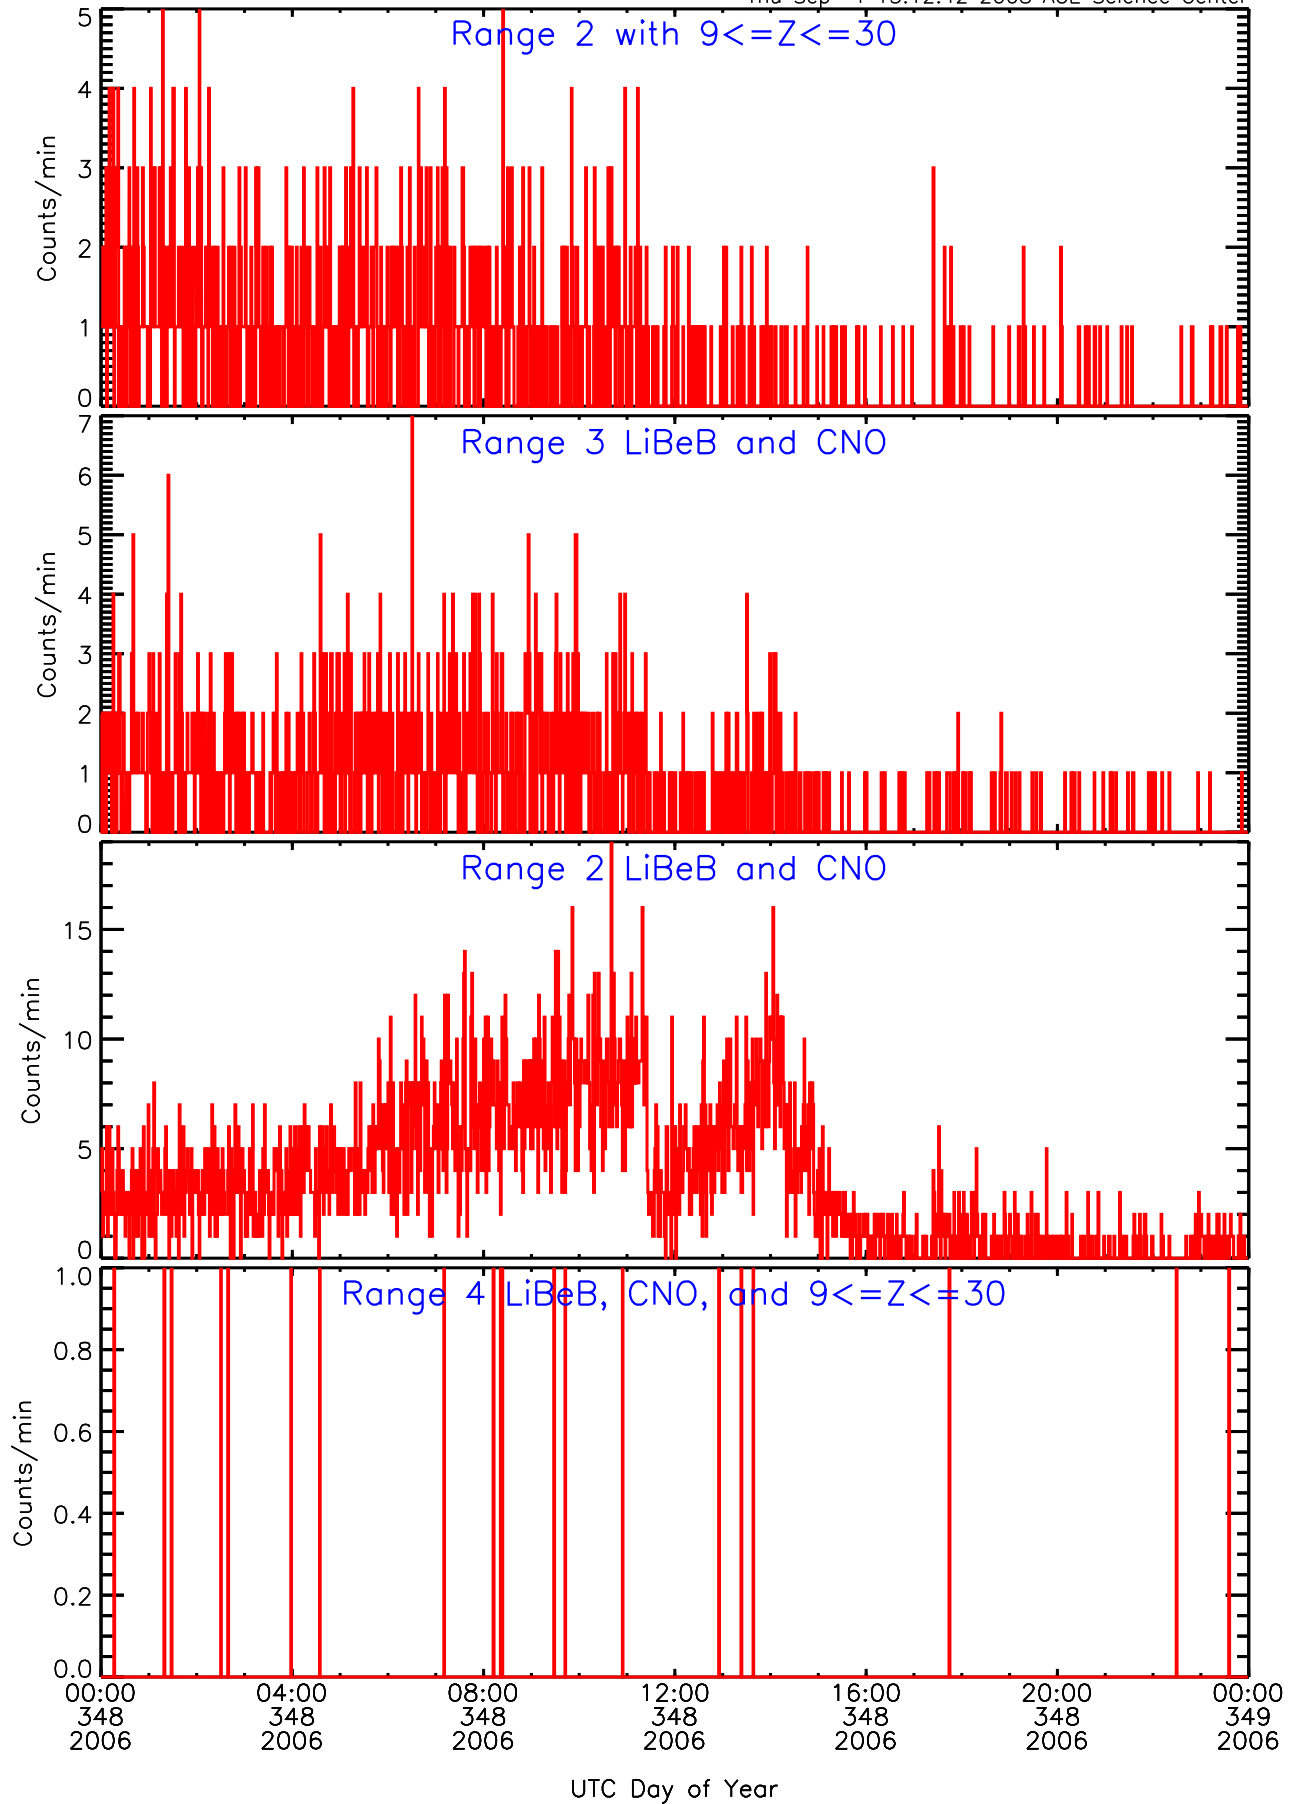

LET behind Livetime/Trigger Data for 2006-348

Thu Sep 4 15:12:58 2008 ACE Science Center

LET behind EVPRATES Data for 2006-348

Thu Sep 4 15:12:27 2008 ACE Science Center

LET behind EVPRATES Data for 2006-348

Thu Sep 4 15:12:27 2008 ACE Science Center

LET behind EVPRATES Data for 2006-348

Thu Sep 4 15:12:28 2008 ACE Science Center

LET behind EVPRATES Data for 2006-348

Thu Sep 4 15:12:28 2008 ACE Science Center

LET behind BUFRATES Data for 2006-348

Thu Sep 4 15:12:42 2008 ACE Science Center

LET behind BUFRATES Data for 2006-348

Thu Sep 4 15:12:42 2008 ACE Science Center

LET behind BUFRATES Data for 2006-348

Thu Sep 4 15:12:42 2008 ACE Science Center

LET behind BUFRATES Data for 2006-348

Thu Sep 4 15:12:43 2008 ACE Science Center

LET behind BUFRATES Data for 2006-348

Thu Sep 4 15:12:43 2008 ACE Science Center

LET behind BUFRATES Data for 2006-348

Thu Sep 4 15:12:43 2008 ACE Science Center