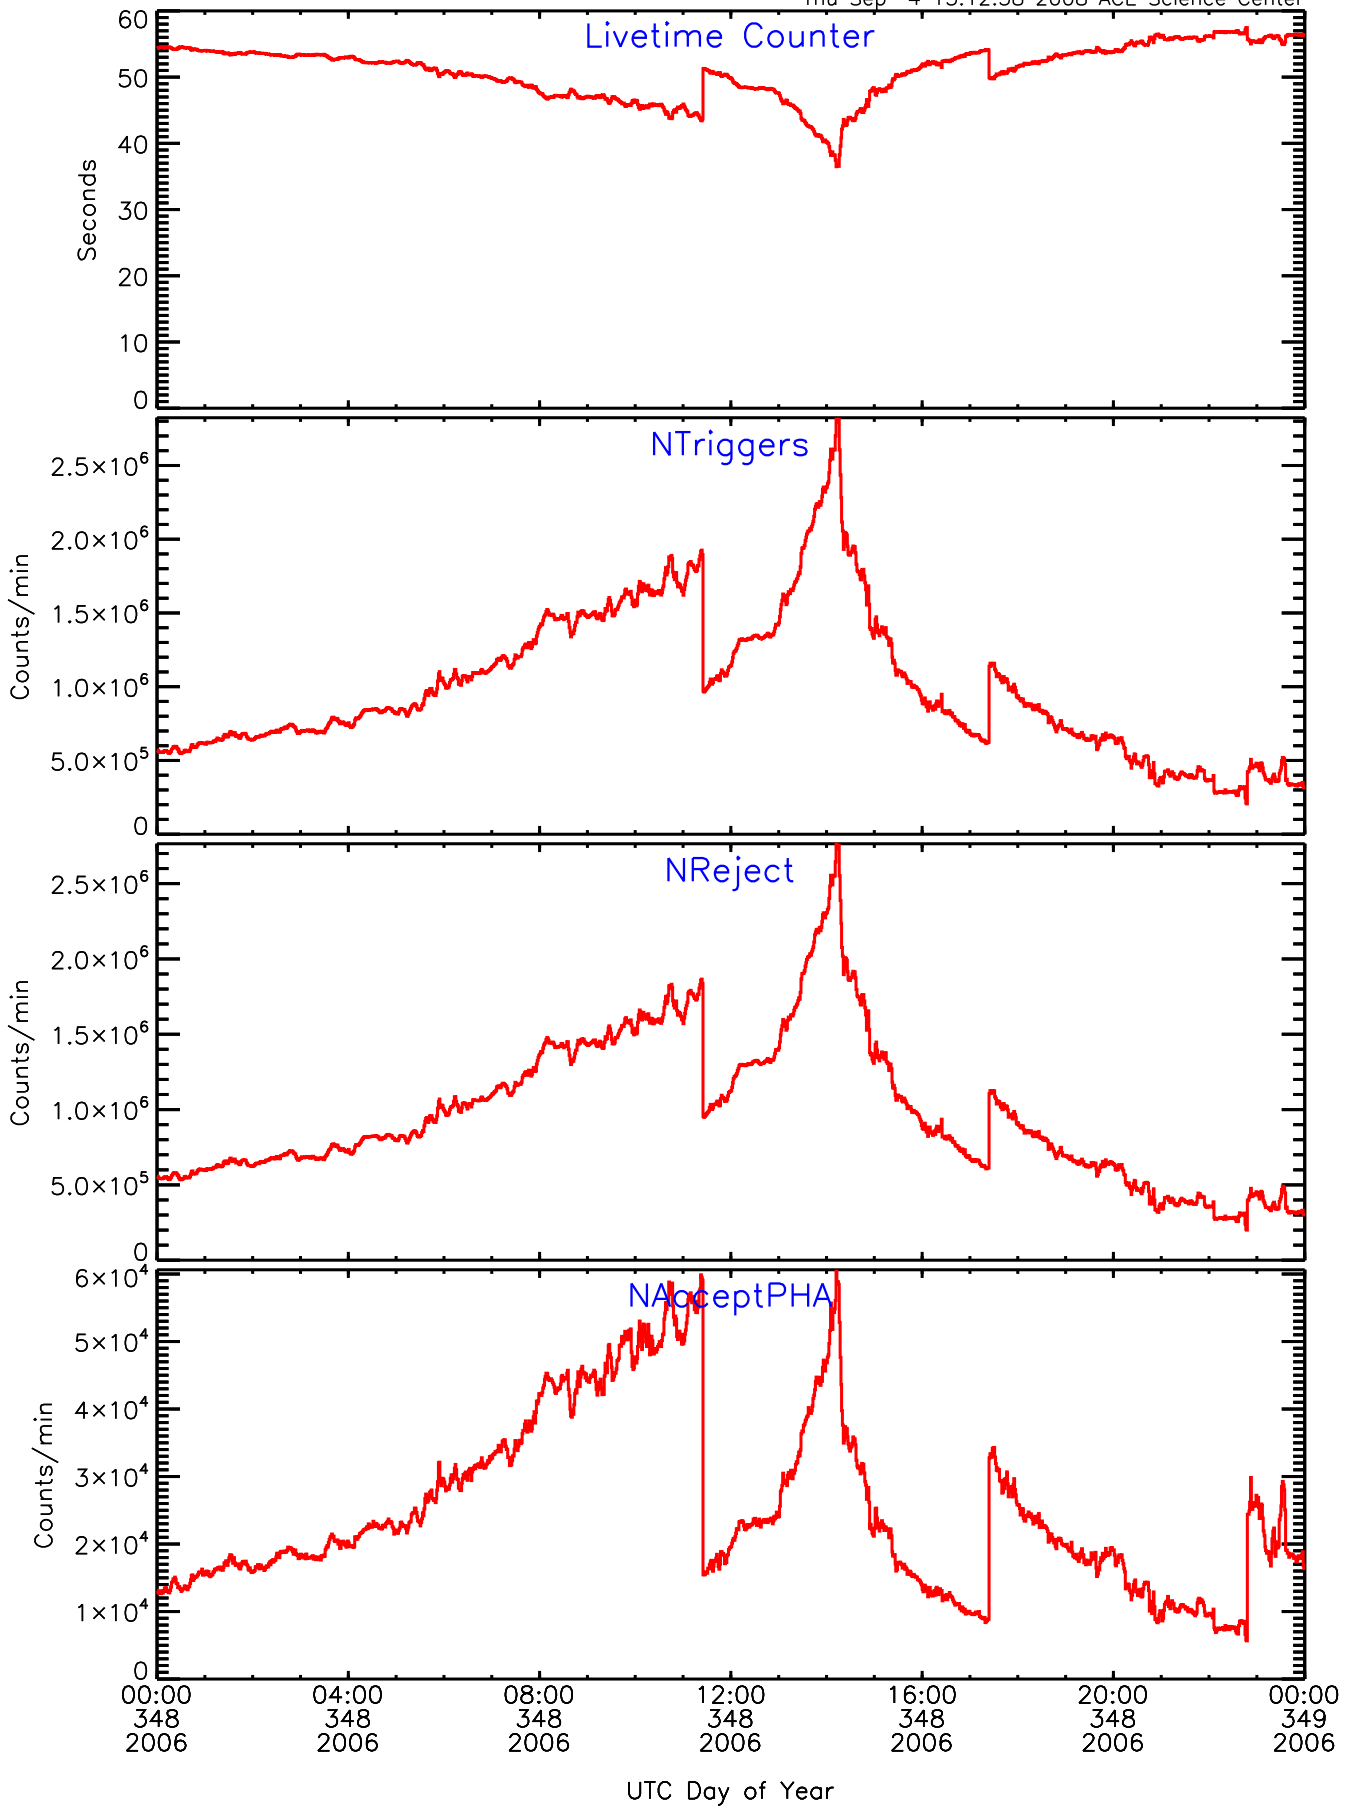

LET behind Livetime/Trigger Data for 2006-348

Thu Sep 4 15:12:58 2008 ACE Science Center

LET behind EVPRATES Data for 2006-348

Thu Sep 4 15:12:27 2008 ACE Science Center

LET behind EVPRATES Data for 2006-348

Thu Sep 4 15:12:27 2008 ACE Science Center

LET behind EVPRATES Data for 2006-348

Thu Sep 4 15:12:28 2008 ACE Science Center

LET behind EVPRATES Data for 2006-348

Thu Sep 4 15:12:28 2008 ACE Science Center

LET behind BUFRATES Data for 2006-348

Thu Sep 4 15:12:42 2008 ACE Science Center

LET behind BUFRATES Data for 2006-348

Thu Sep 4 15:12:42 2008 ACE Science Center

LET behind BUFRATES Data for 2006-348

Thu Sep 4 15:12:42 2008 ACE Science Center