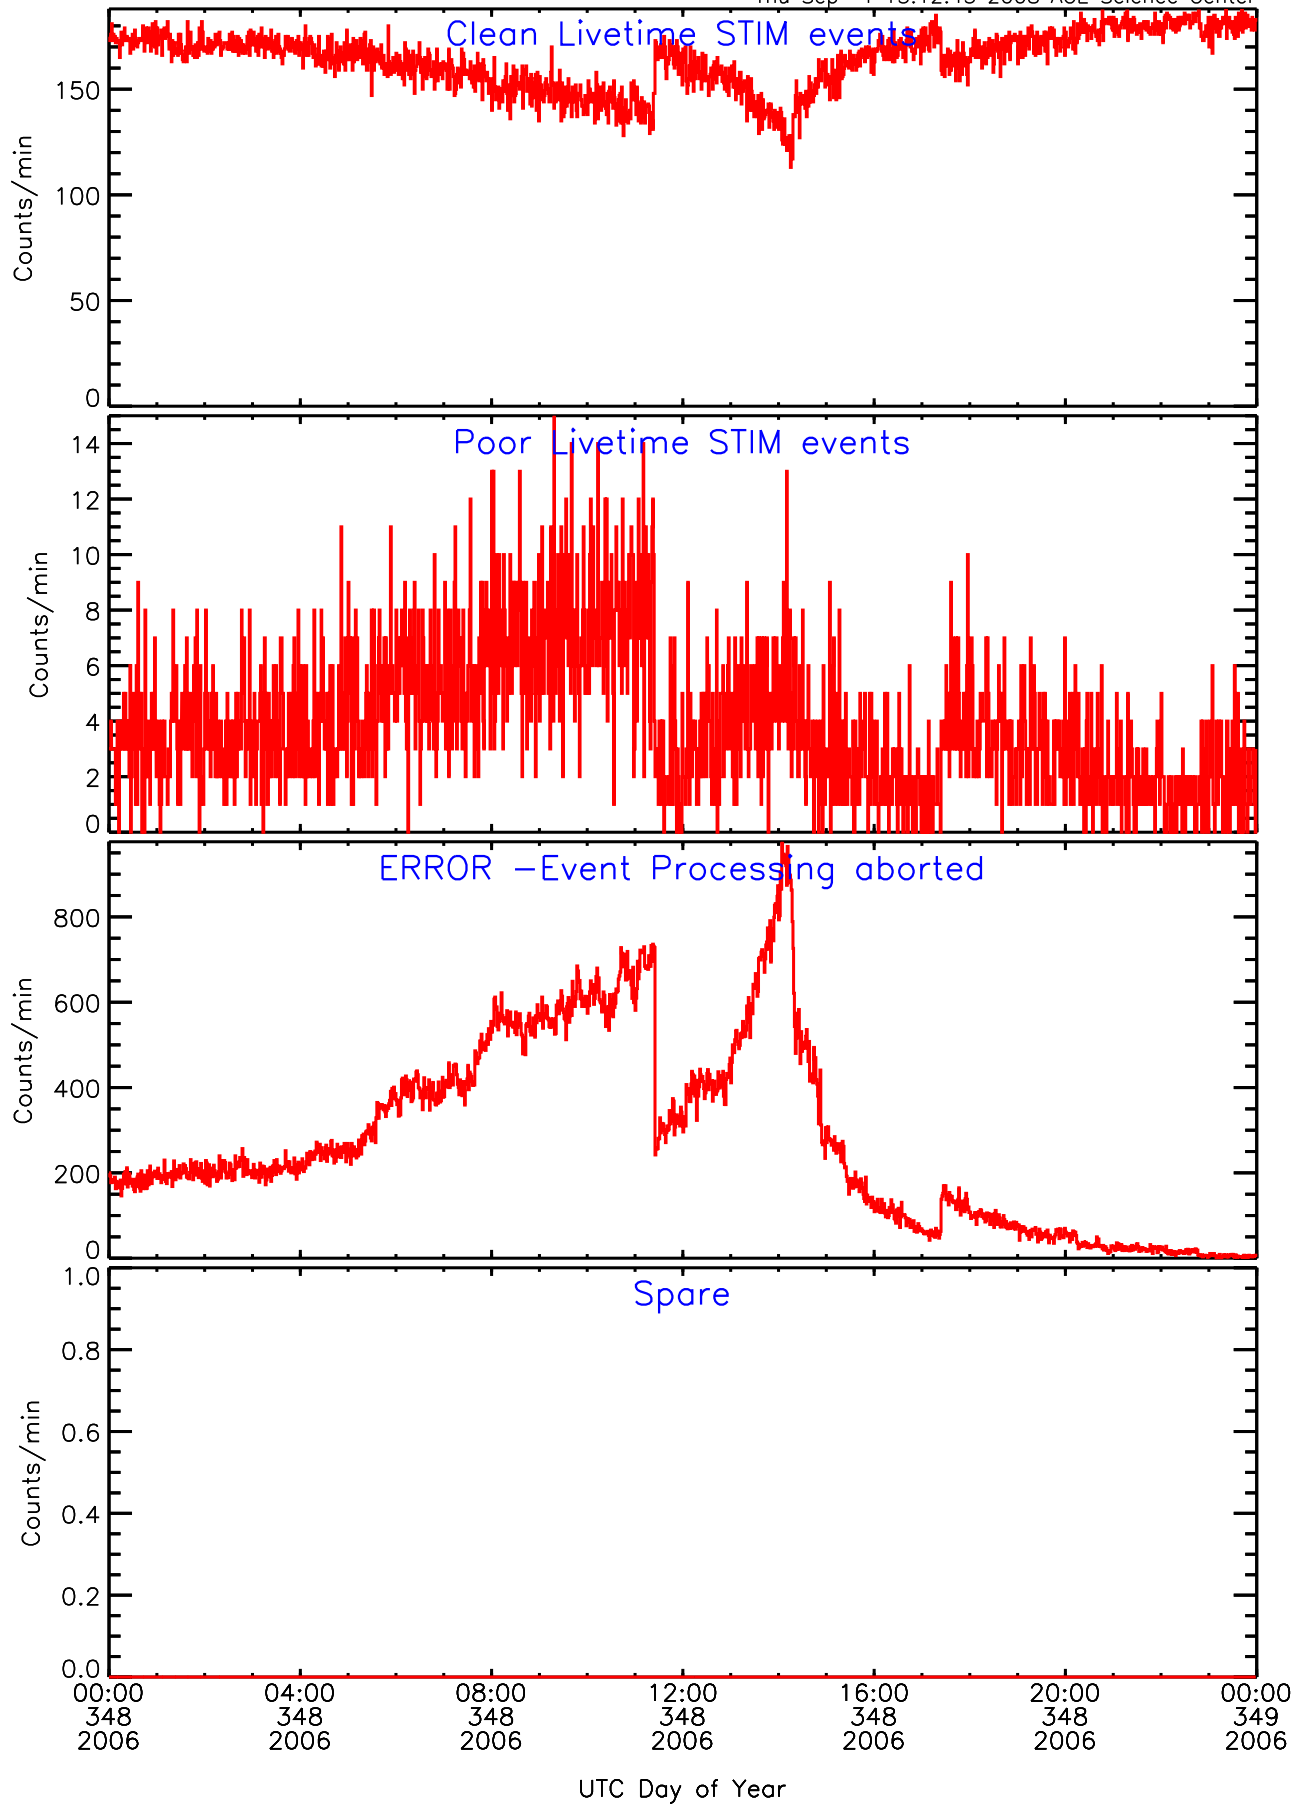

LET behind Livetime/Trigger Data for 2006-348

Thu Sep 4 15:12:58 2008 ACE Science Center

LET behind EVPRATES Data for 2006-348

Thu Sep 4 15:12:27 2008 ACE Science Center

LET behind EVPRATES Data for 2006-348

LET behind BUFRATES Data for 2006-348

Thu Sep 4 15:12:42 2008 ACE Science Center

LET behind BUFRATES Data for 2006-348

Thu Sep 4 15:12:42 2008 ACE Science Center

LET behind BUFRATES Data for 2006-348

Thu Sep 4 15:12:42 2008 ACE Science Center

LET behind BUFRATES Data for 2006-348

Thu Sep 4 15:12:43 2008 ACE Science Center

LET behind BUFRATES Data for 2006-348

Thu Sep 4 15:12:43 2008 ACE Science Center

LET behind BUFRATES Data for 2006-348

Thu Sep 4 15:12:43 2008 ACE Science Center

LET behind BUFRATES Data for 2006-348

Thu Sep 4 15:12:43 2008 ACE Science Center

LET behind BUFRATES Data for 2006-348

Thu Sep 4 15:12:44 2008 ACE Science Center