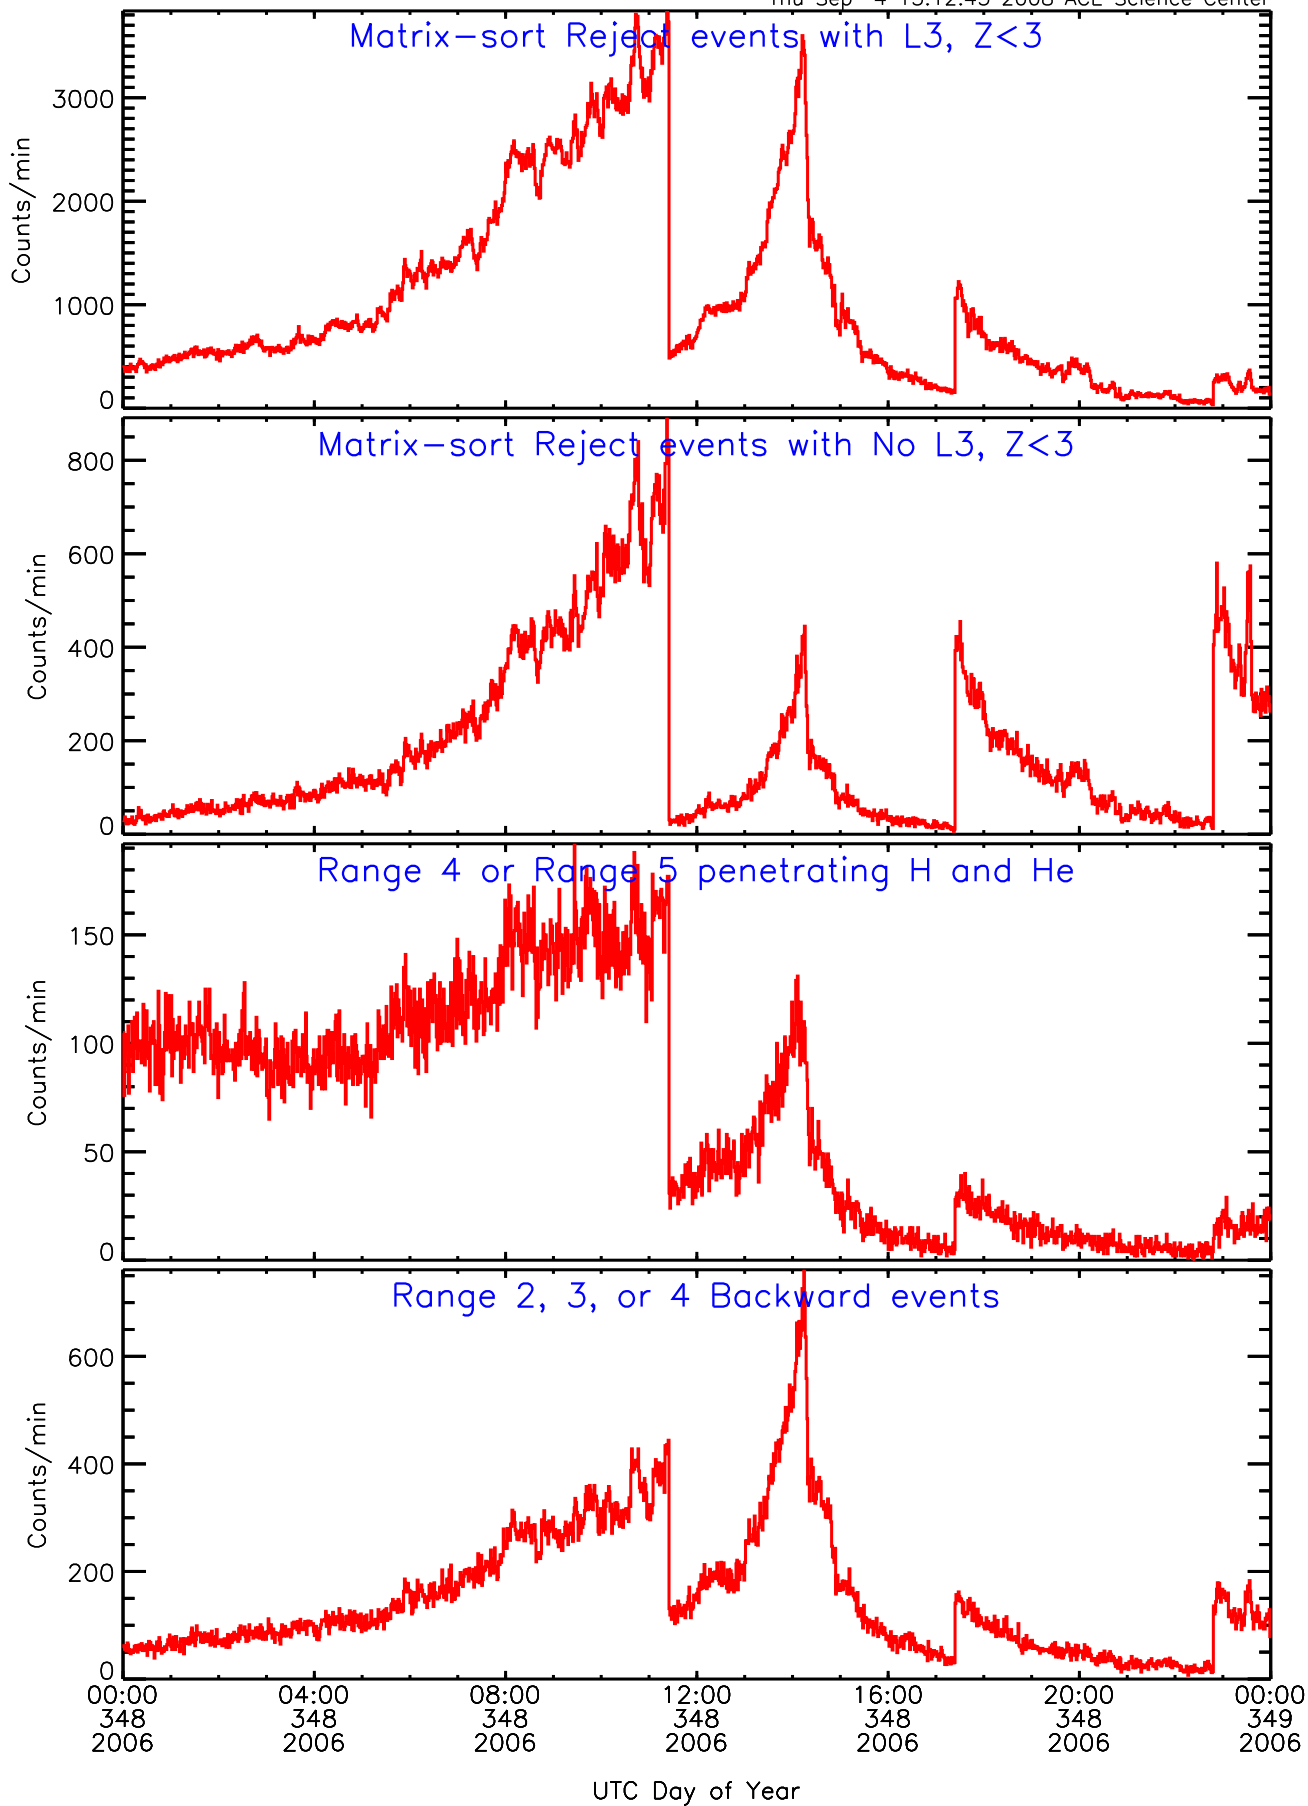

LET behind Livetime/Trigger Data for 2006-348

Thu Sep 4 15:12:58 2008 ACE Science Center

LET behind EVPRATES Data for 2006-348

Thu Sep 4 15:12:27 2008 ACE Science Center

LET behind EVPRATES Data for 2006-348

LET behind BUFRATES Data for 2006-348

Thu Sep 4 15:12:42 2008 ACE Science Center

LET behind BUFRATES Data for 2006-348

Thu Sep 4 15:12:42 2008 ACE Science Center

LET behind BUFRATES Data for 2006-348

Thu Sep 4 15:12:42 2008 ACE Science Center

LET behind BUFRATES Data for 2006-348

Thu Sep 4 15:12:43 2008 ACE Science Center

LET behind BUFRATES Data for 2006-348

Thu Sep 4 15:12:43 2008 ACE Science Center

LET behind BUFRATES Data for 2006-348

Thu Sep 4 15:12:43 2008 ACE Science Center

LET behind BUFRATES Data for 2006-348

Thu Sep 4 15:12:43 2008 ACE Science Center

LET behind BUFRATES Data for 2006-348

Thu Sep 4 15:12:44 2008 ACE Science Center