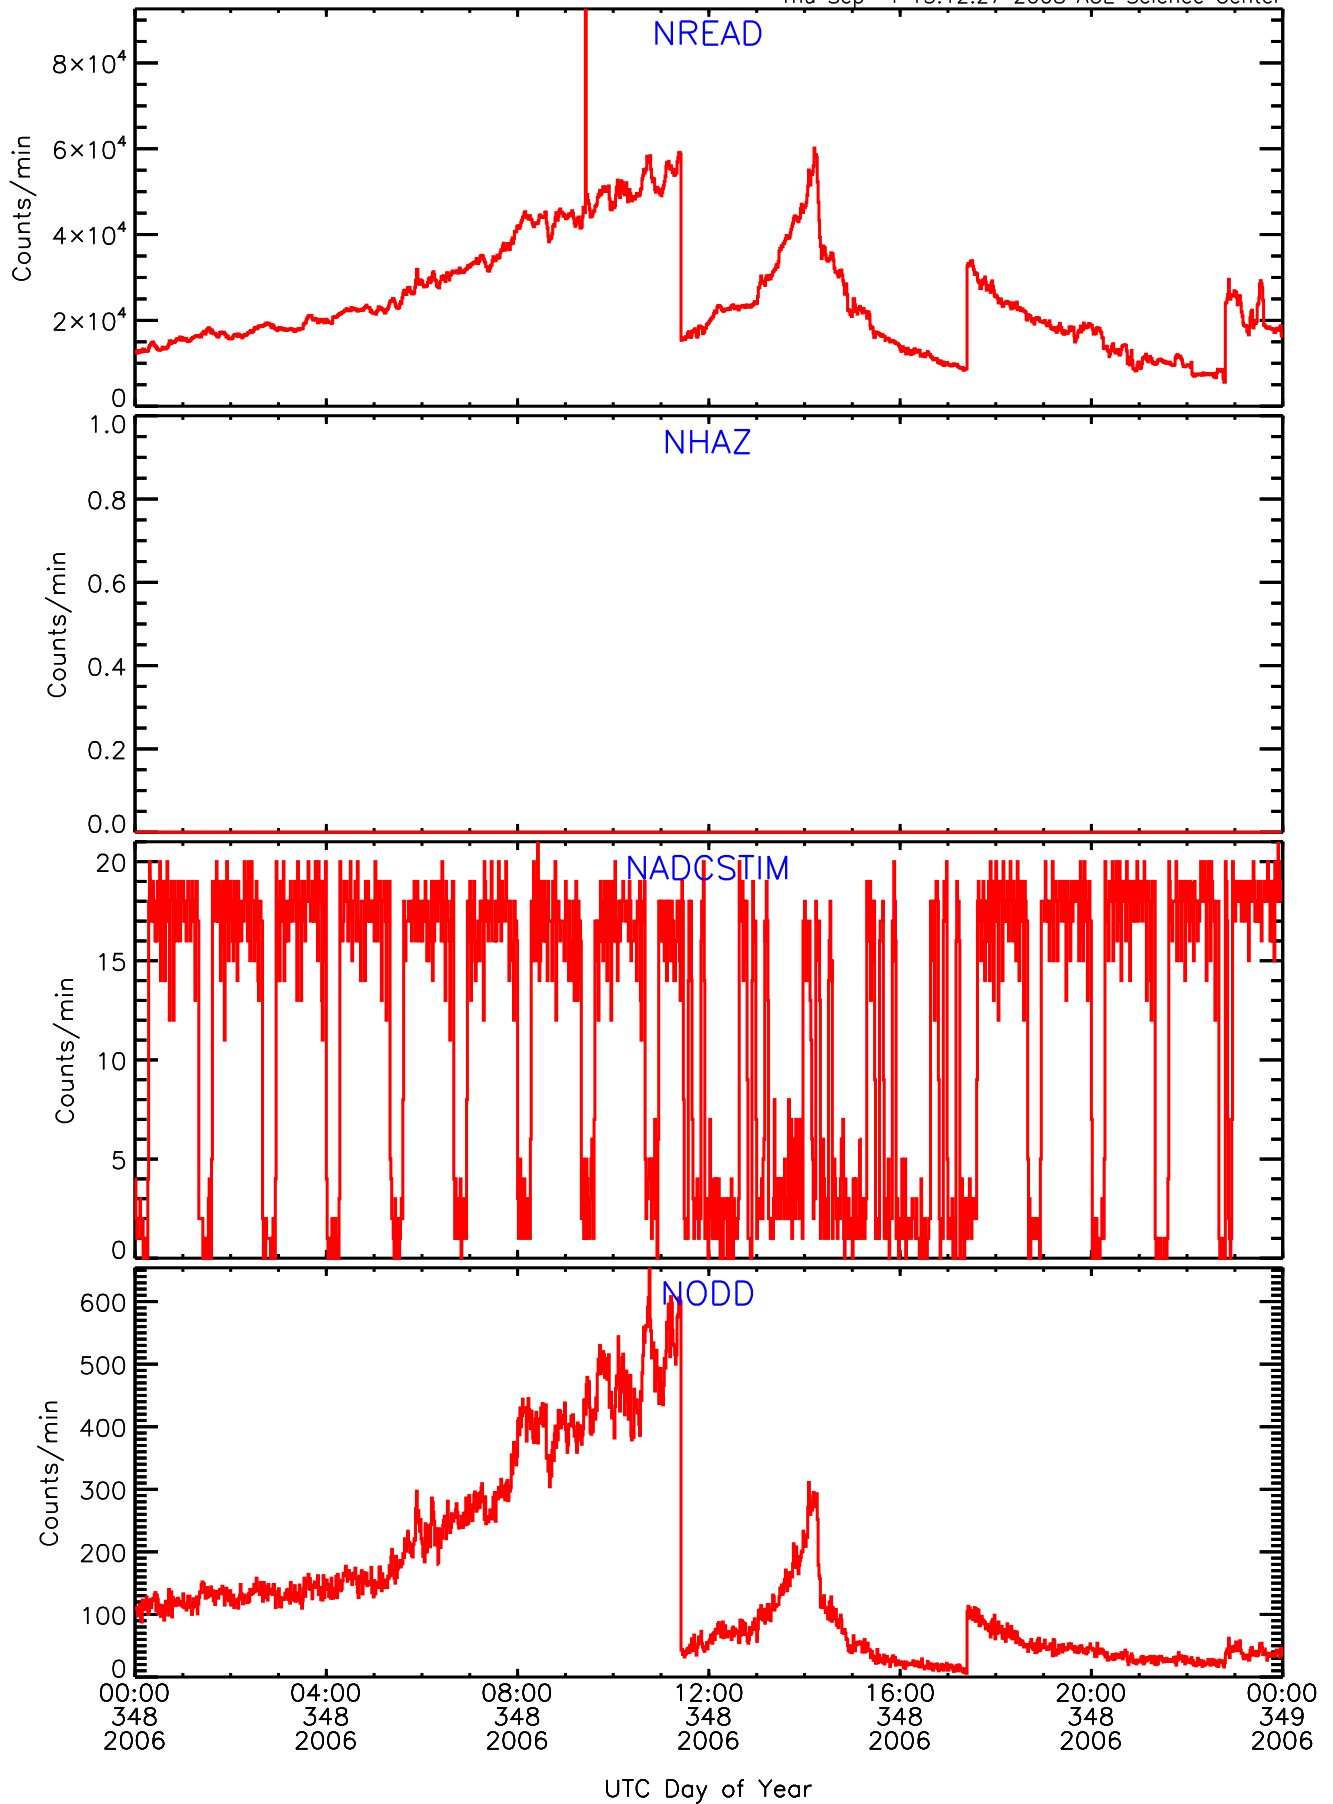

LET behind Livetime/Trigger Data for 2006-348

Thu Sep 4 15:12:58 2008 ACE Science Center

LET behind EVPRATES Data for 2006-348

Thu Sep 4 15:12:27 2008 ACE Science Center

LET behind EVPRATES Data for 2006-348

Thu Sep 4 15:12:27 2008 ACE Science Center

LET behind EVPRATES Data for 2006-348

Thu Sep 4 15:12:28 2008 ACE Science Center

LET behind EVPRATES Data for 2006-348

Thu Sep 4 15:12:28 2008 ACE Science Center

LET behind BUFRATES Data for 2006-348

Thu Sep 4 15:12:42 2008 ACE Science Center

LET behind BUFRATES Data for 2006-348

Thu Sep 4 15:12:42 2008 ACE Science Center

LET behind BUFRATES Data for 2006-348

Thu Sep 4 15:12:42 2008 ACE Science Center

LET behind BUFRATES Data for 2006-348

Thu Sep 4 15:12:43 2008 ACE Science Center

LET behind BUFRATES Data for 2006-348

Thu Sep 4 15:12:43 2008 ACE Science Center

LET behind BUFRATES Data for 2006-348

Thu Sep 4 15:12:43 2008 ACE Science Center