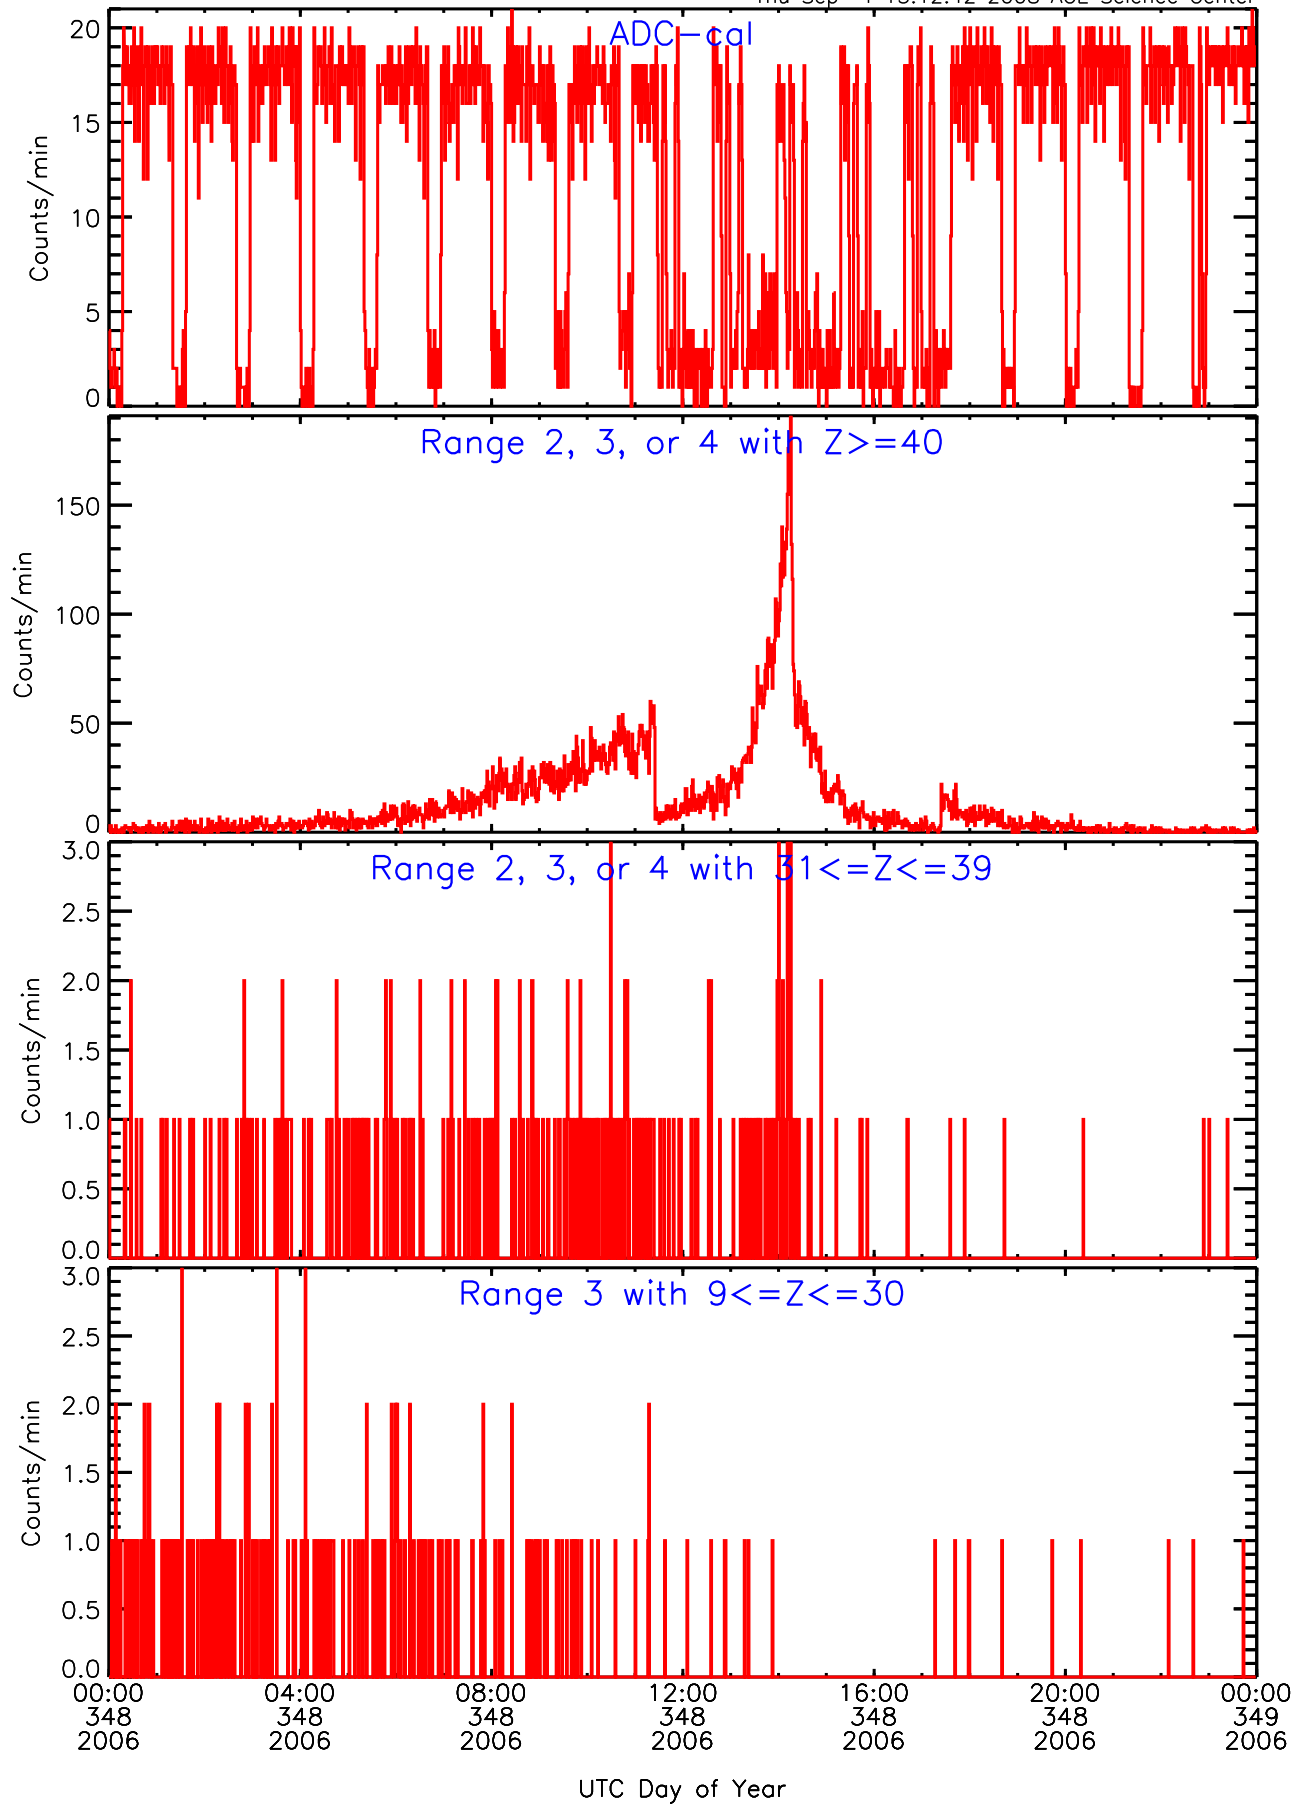

LET behind Livetime/Trigger Data for 2006-348

Thu Sep 4 15:12:58 2008 ACE Science Center

LET behind EVPRATES Data for 2006-348

Thu Sep 4 15:12:27 2008 ACE Science Center

LET behind EVPRATES Data for 2006-348

Thu Sep 4 15:12:27 2008 ACE Science Center

LET behind EVPRATES Data for 2006-348

Thu Sep 4 15:12:28 2008 ACE Science Center

LET behind EVPRATES Data for 2006-348

Thu Sep 4 15:12:28 2008 ACE Science Center

LET behind BUFRATES Data for 2006-348

Thu Sep 4 15:12:42 2008 ACE Science Center

LET behind BUFRATES Data for 2006-348

Thu Sep 4 15:12:42 2008 ACE Science Center

LET behind BUFRATES Data for 2006-348

Thu Sep 4 15:12:42 2008 ACE Science Center

LET behind BUFRATES Data for 2006-348

Thu Sep 4 15:12:43 2008 ACE Science Center

LET behind BUFRATES Data for 2006-348

Thu Sep 4 15:12:43 2008 ACE Science Center

LET behind BUFRATES Data for 2006-348

Thu Sep 4 15:12:43 2008 ACE Science Center