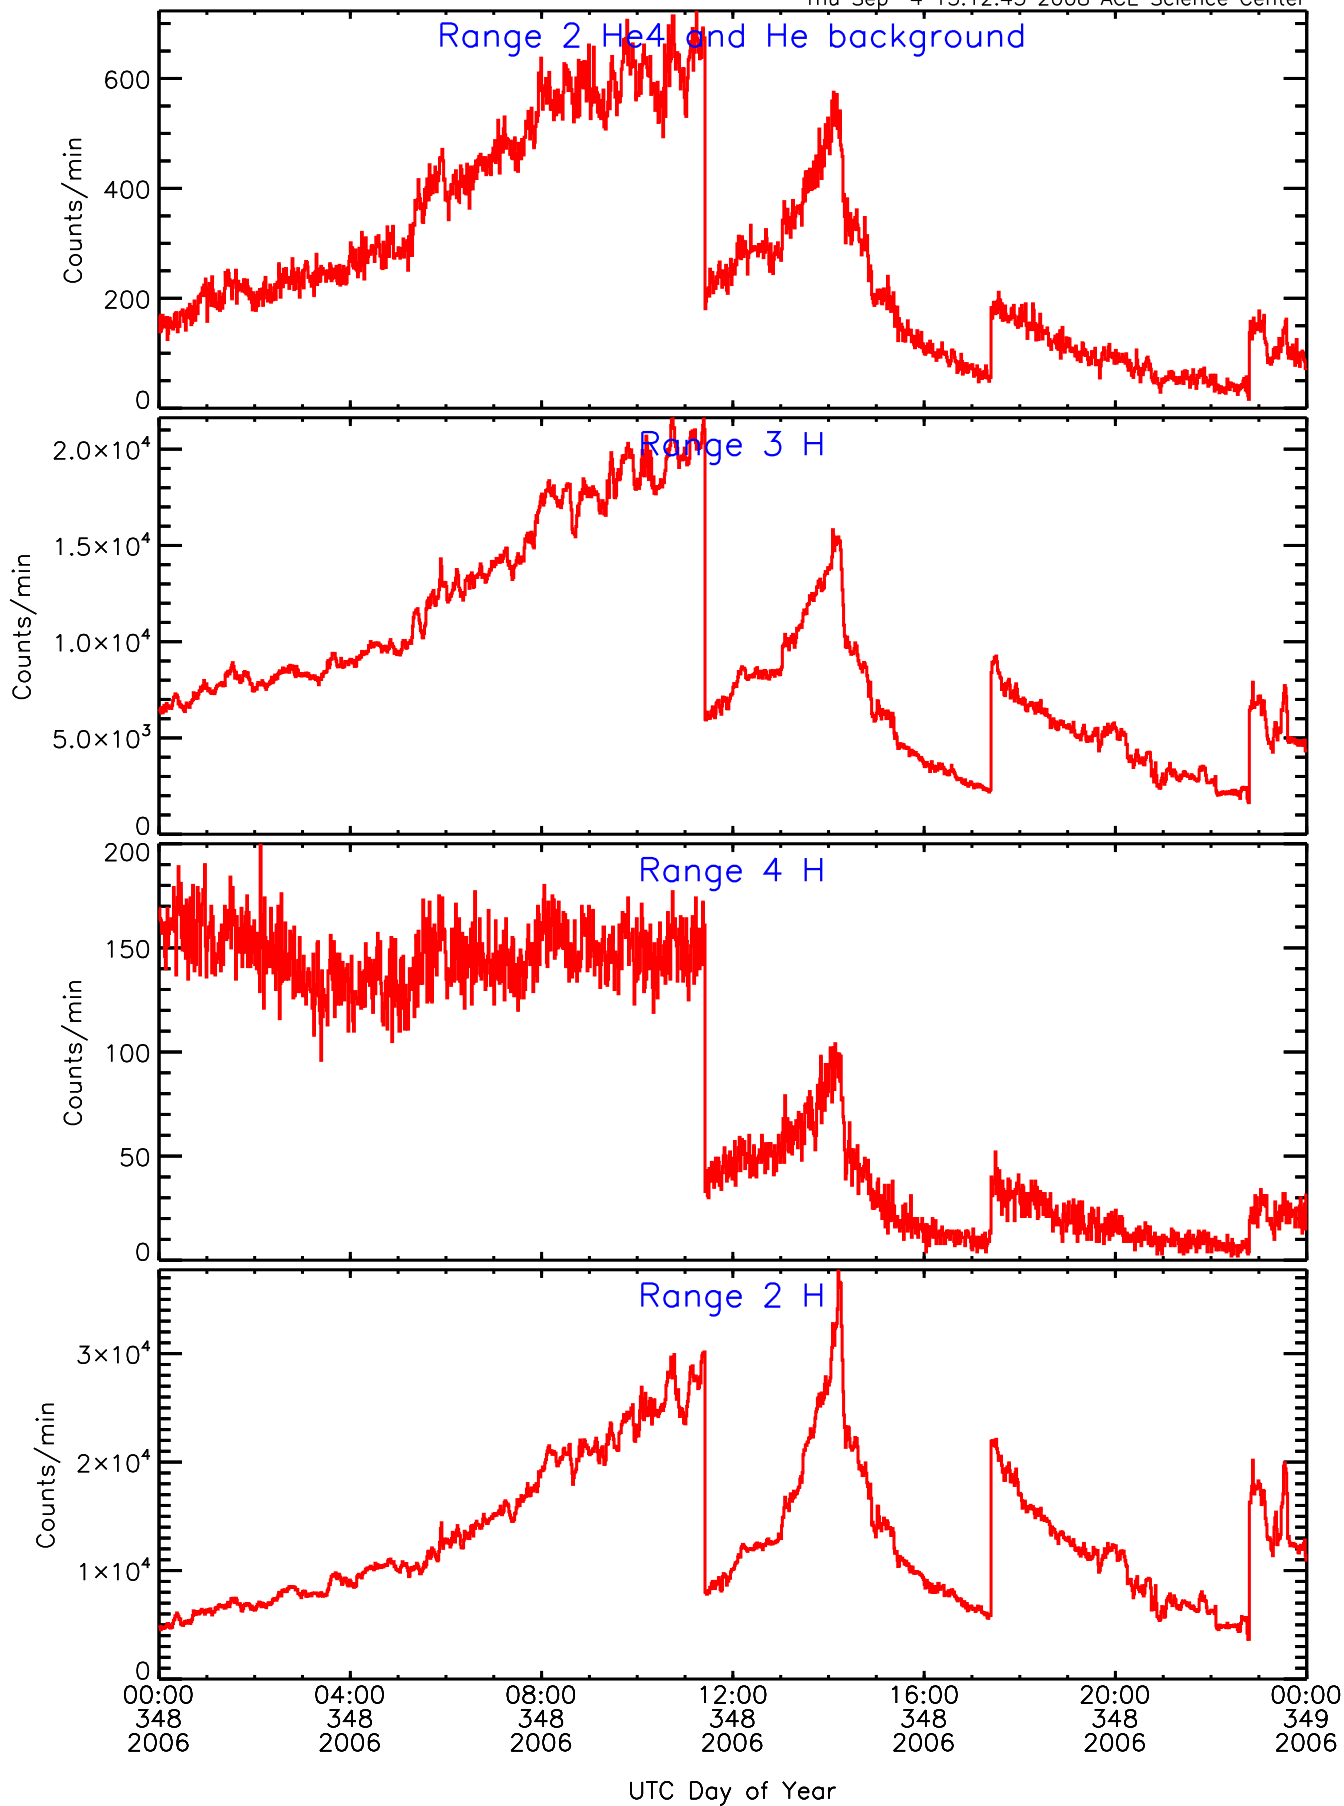

LET behind Livetime/Trigger Data for 2006-348

Thu Sep 4 15:12:58 2008 ACE Science Center

LET behind EVPRATES Data for 2006-348

Thu Sep 4 15:12:27 2008 ACE Science Center

LET behind EVPRATES Data for 2006-348

Thu Sep 4 15:12:27 2008 ACE Science Center

LET behind EVPRATES Data for 2006-348

Thu Sep 4 15:12:28 2008 ACE Science Center

LET behind EVPRATES Data for 2006-348

Thu Sep 4 15:12:28 2008 ACE Science Center

LET behind BUFRATES Data for 2006-348

Thu Sep 4 15:12:42 2008 ACE Science Center

LET behind BUFRATES Data for 2006-348

Thu Sep 4 15:12:42 2008 ACE Science Center

LET behind BUFRATES Data for 2006-348

Thu Sep 4 15:12:42 2008 ACE Science Center

LET behind BUFRATES Data for 2006-348

Thu Sep 4 15:12:43 2008 ACE Science Center

LET behind BUFRATES Data for 2006-348

Thu Sep 4 15:12:43 2008 ACE Science Center

LET behind BUFRATES Data for 2006-348

Thu Sep 4 15:12:43 2008 ACE Science Center