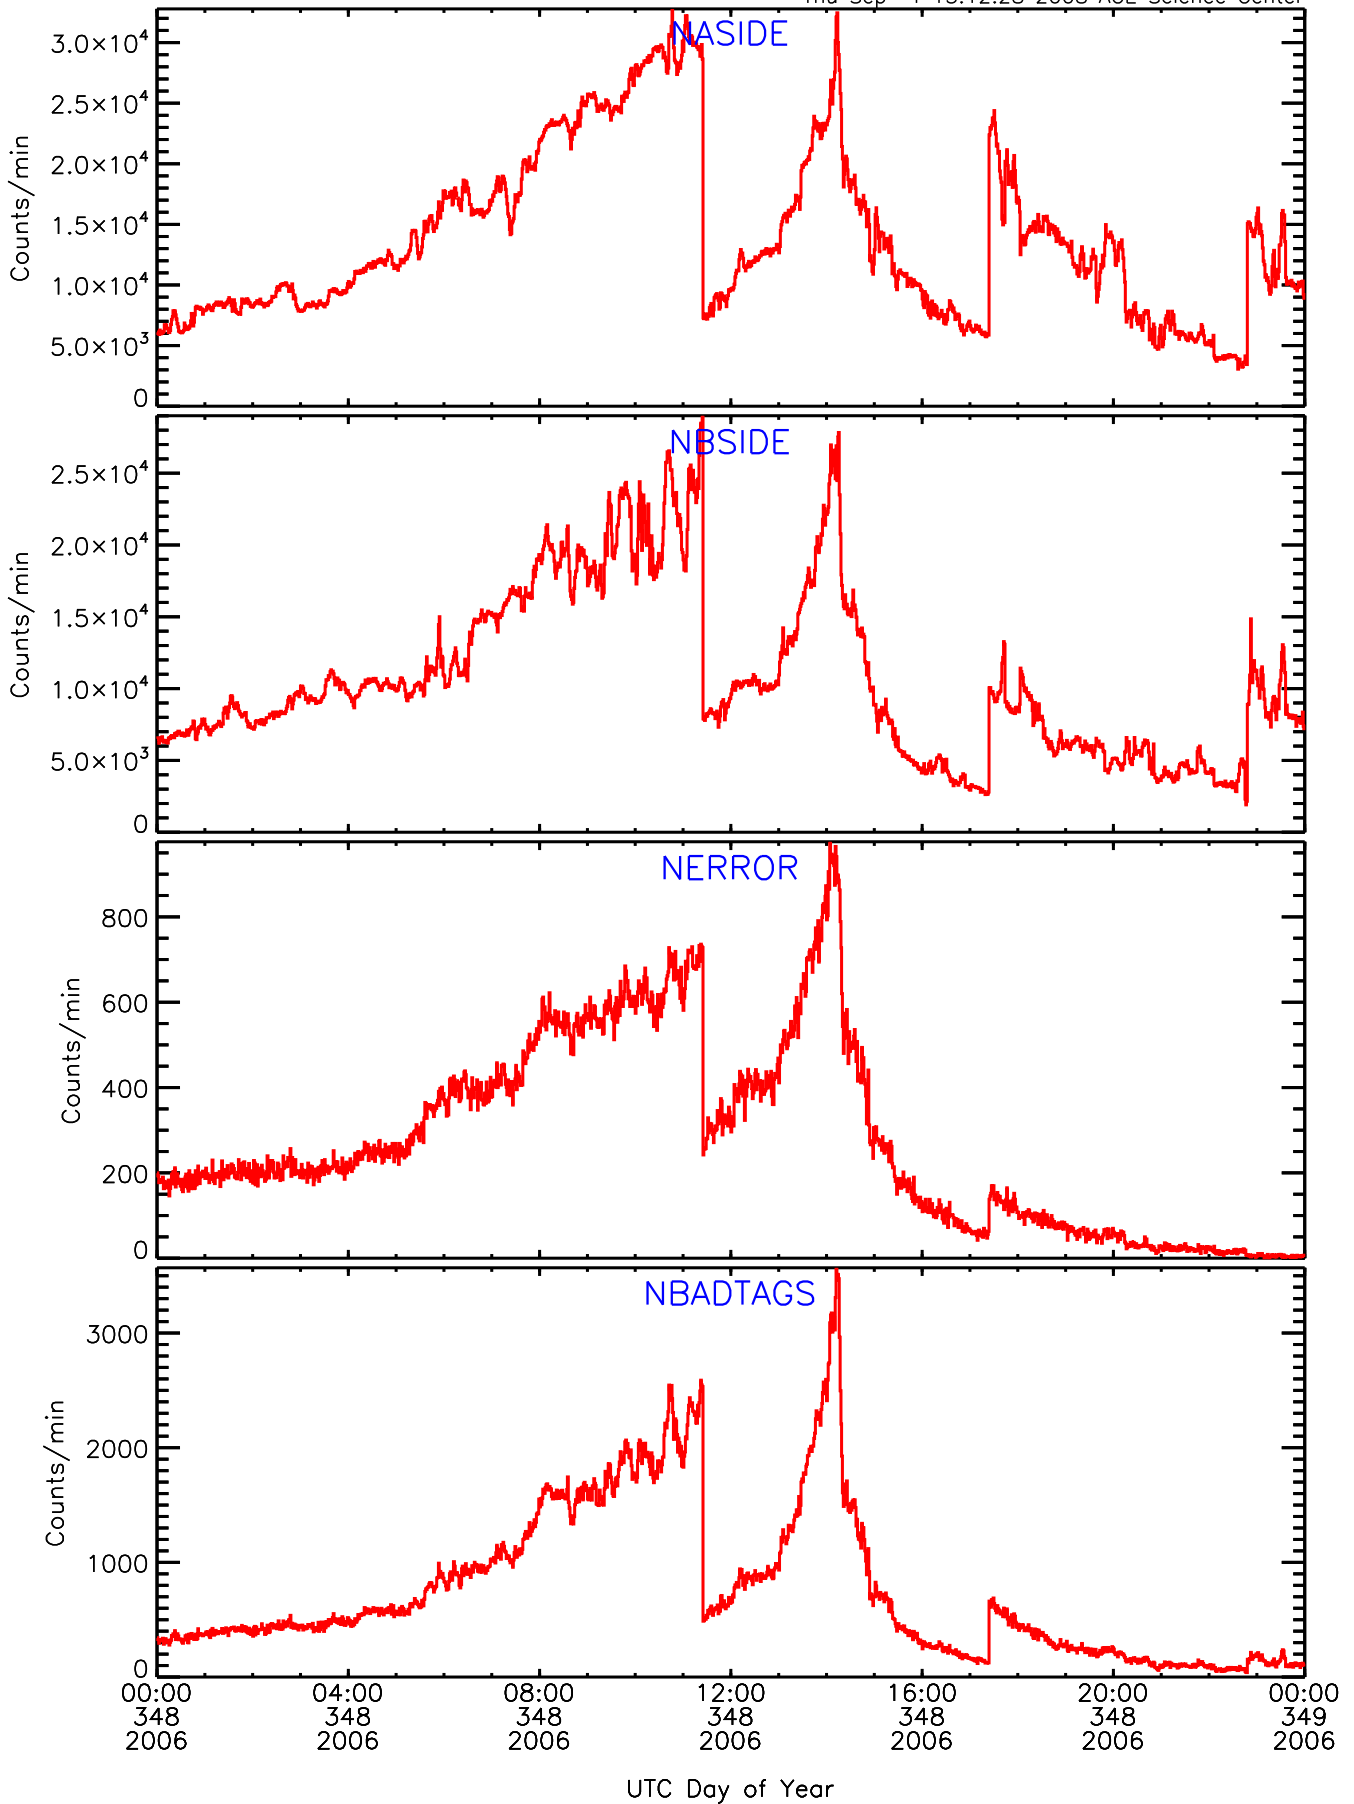

LET behind Livetime/Trigger Data for 2006-348

Thu Sep 4 15:12:58 2008 ACE Science Center

LET behind EVPRATES Data for 2006-348

Thu Sep 4 15:12:27 2008 ACE Science Center

LET behind EVPRATES Data for 2006-348

Thu Sep 4 15:12:27 2008 ACE Science Center

LET behind EVPRATES Data for 2006-348

Thu Sep 4 15:12:28 2008 ACE Science Center

LET behind EVPRATES Data for 2006-348

Thu Sep 4 15:12:28 2008 ACE Science Center

LET behind BUFRATES Data for 2006-348

Thu Sep 4 15:12:42 2008 ACE Science Center

LET behind BUFRATES Data for 2006-348

Thu Sep 4 15:12:42 2008 ACE Science Center

LET behind BUFRATES Data for 2006-348

Thu Sep 4 15:12:42 2008 ACE Science Center

LET behind BUFRATES Data for 2006-348

Thu Sep 4 15:12:43 2008 ACE Science Center

LET behind BUFRATES Data for 2006-348

Thu Sep 4 15:12:43 2008 ACE Science Center

LET behind BUFRATES Data for 2006-348

Thu Sep 4 15:12:43 2008 ACE Science Center