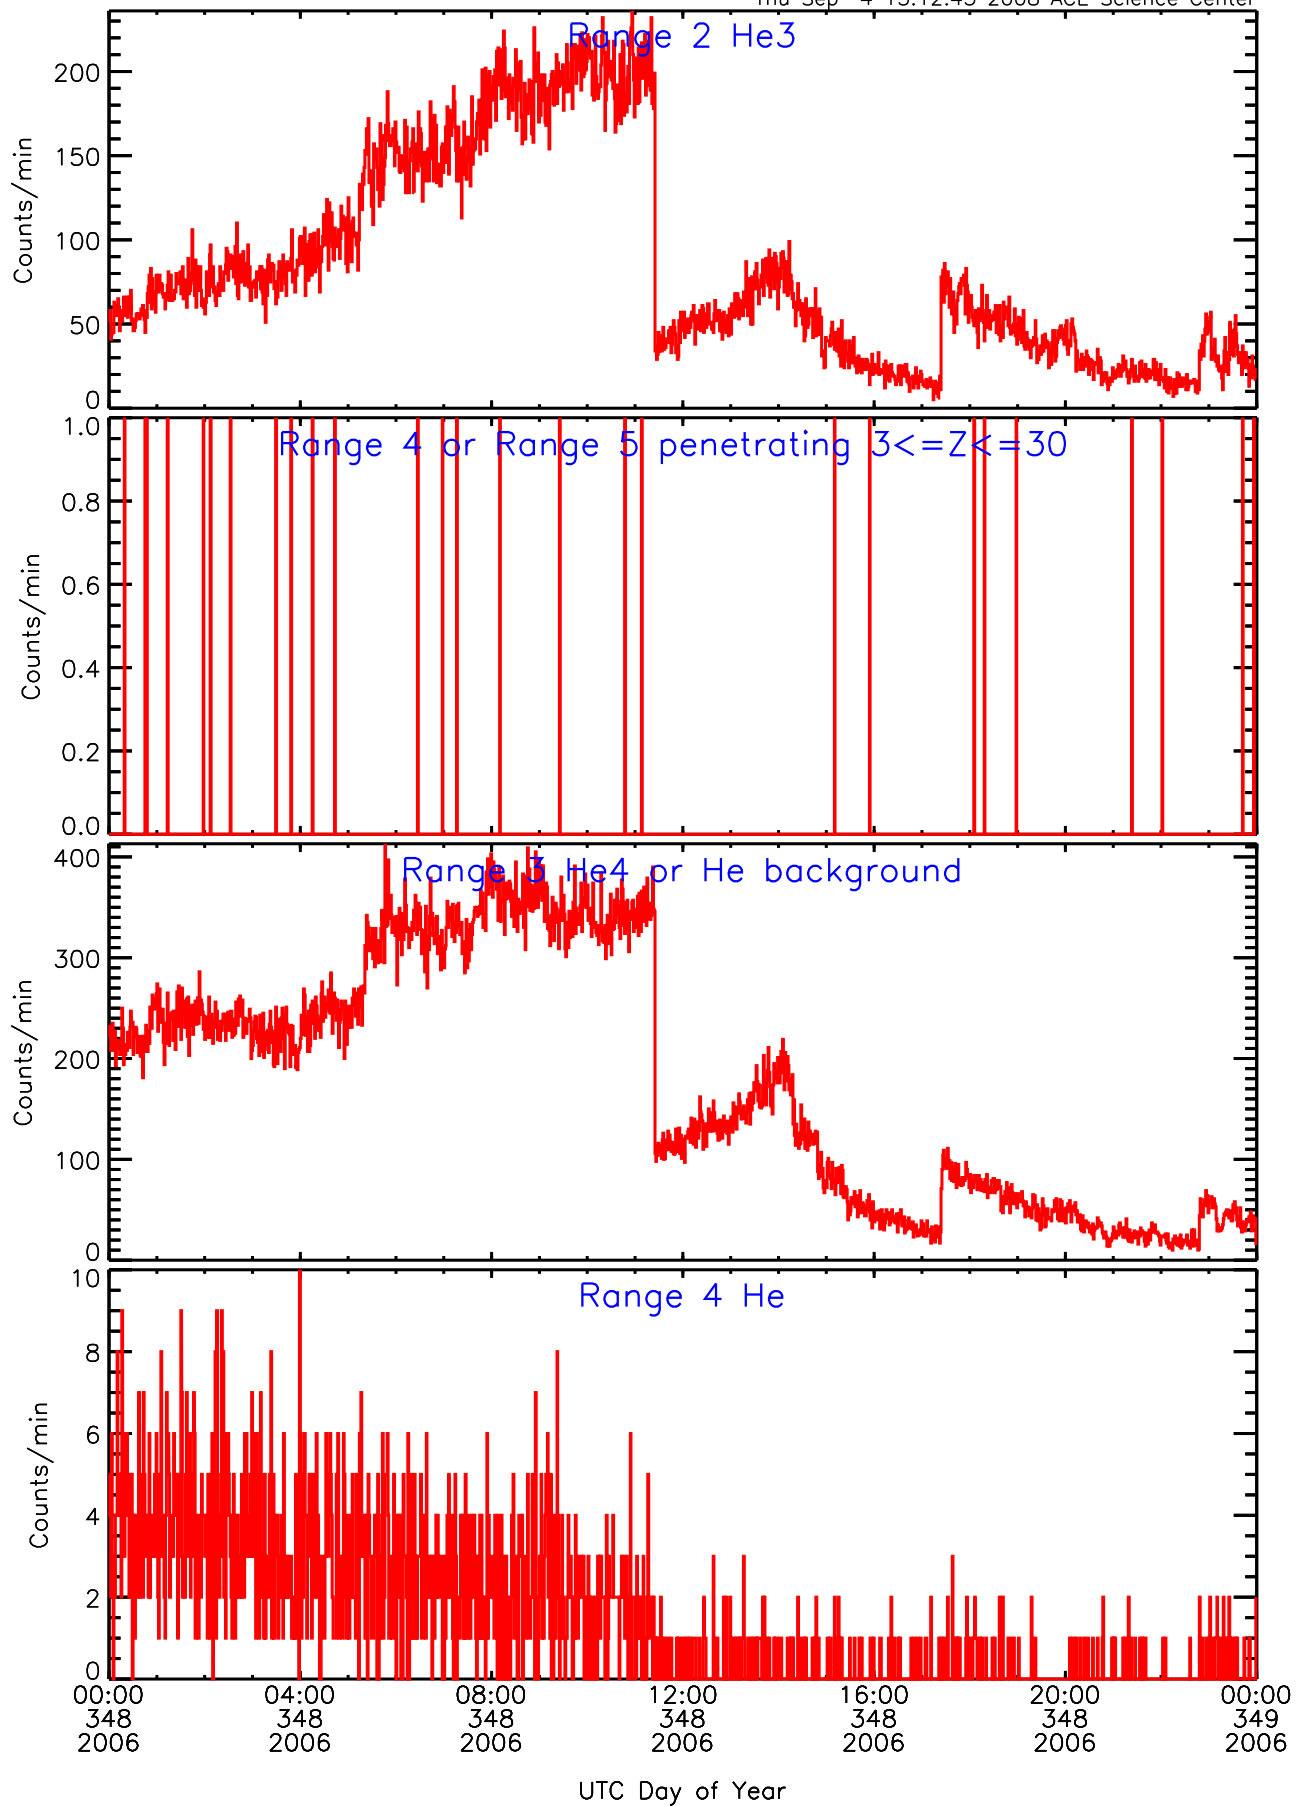

LET behind Livetime/Trigger Data for 2006-348

Thu Sep 4 15:12:58 2008 ACE Science Center

LET behind EVPRATES Data for 2006-348

Thu Sep 4 15:12:27 2008 ACE Science Center

LET behind EVPRATES Data for 2006-348

LET behind BUFRATES Data for 2006-348

Thu Sep 4 15:12:42 2008 ACE Science Center

LET behind BUFRATES Data for 2006-348

Thu Sep 4 15:12:42 2008 ACE Science Center

LET behind BUFRATES Data for 2006-348

Thu Sep 4 15:12:42 2008 ACE Science Center

LET behind BUFRATES Data for 2006-348

Thu Sep 4 15:12:43 2008 ACE Science Center

LET behind BUFRATES Data for 2006-348

Thu Sep 4 15:12:43 2008 ACE Science Center

LET behind BUFRATES Data for 2006-348

Thu Sep 4 15:12:43 2008 ACE Science Center