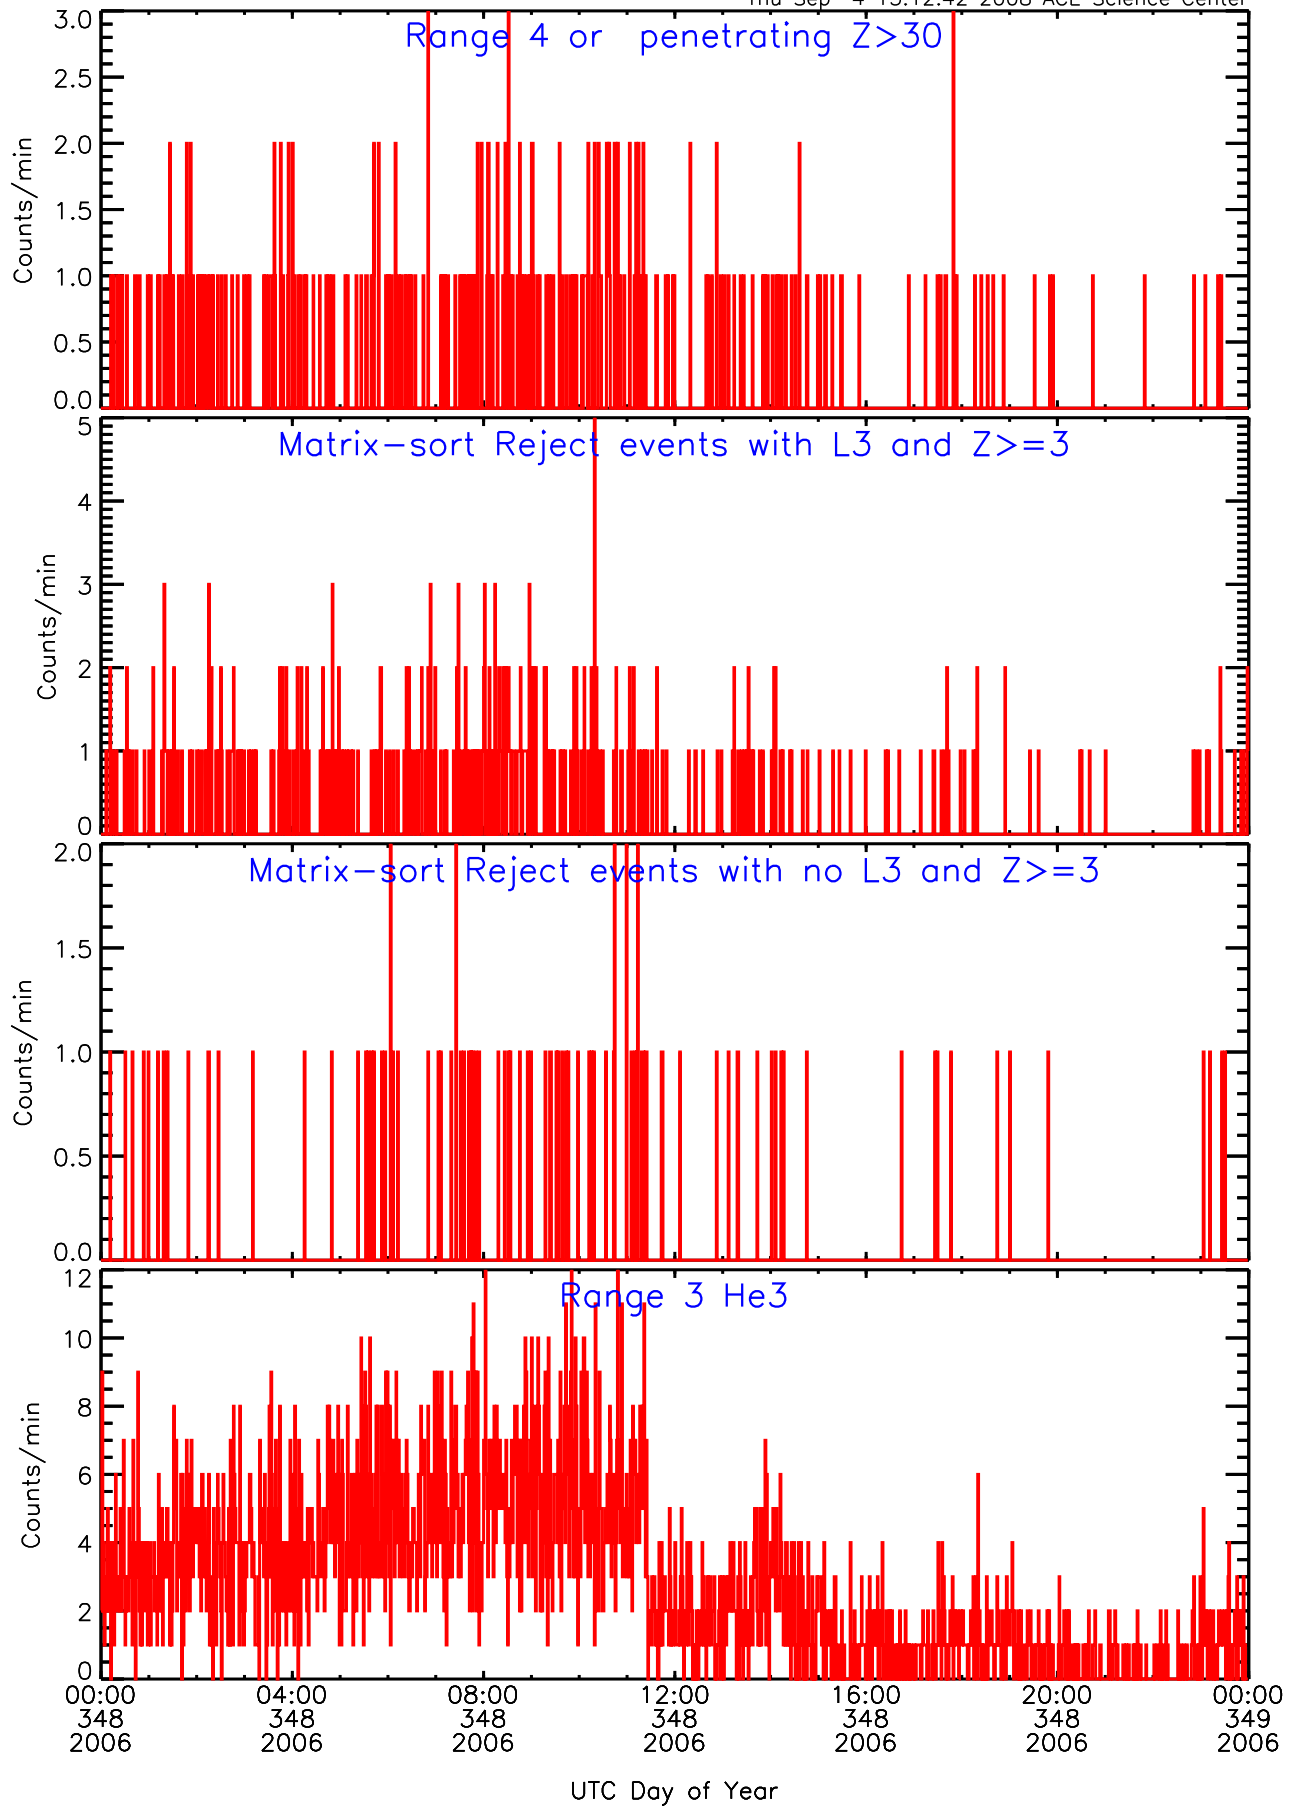

LET behind Livetime/Trigger Data for 2006-348

Thu Sep 4 15:12:58 2008 ACE Science Center

LET behind EVPRATES Data for 2006-348

Thu Sep 4 15:12:27 2008 ACE Science Center

LET behind EVPRATES Data for 2006-348

Thu Sep 4 15:12:27 2008 ACE Science Center

LET behind EVPRATES Data for 2006-348

Thu Sep 4 15:12:28 2008 ACE Science Center

LET behind EVPRATES Data for 2006-348

Thu Sep 4 15:12:28 2008 ACE Science Center

LET behind BUFRATES Data for 2006-348

Thu Sep 4 15:12:42 2008 ACE Science Center

LET behind BUFRATES Data for 2006-348

Thu Sep 4 15:12:42 2008 ACE Science Center

LET behind BUFRATES Data for 2006-348

Thu Sep 4 15:12:42 2008 ACE Science Center

LET behind BUFRATES Data for 2006-348

Thu Sep 4 15:12:43 2008 ACE Science Center

LET behind BUFRATES Data for 2006-348

Thu Sep 4 15:12:43 2008 ACE Science Center

LET behind BUFRATES Data for 2006-348

Thu Sep 4 15:12:43 2008 ACE Science Center