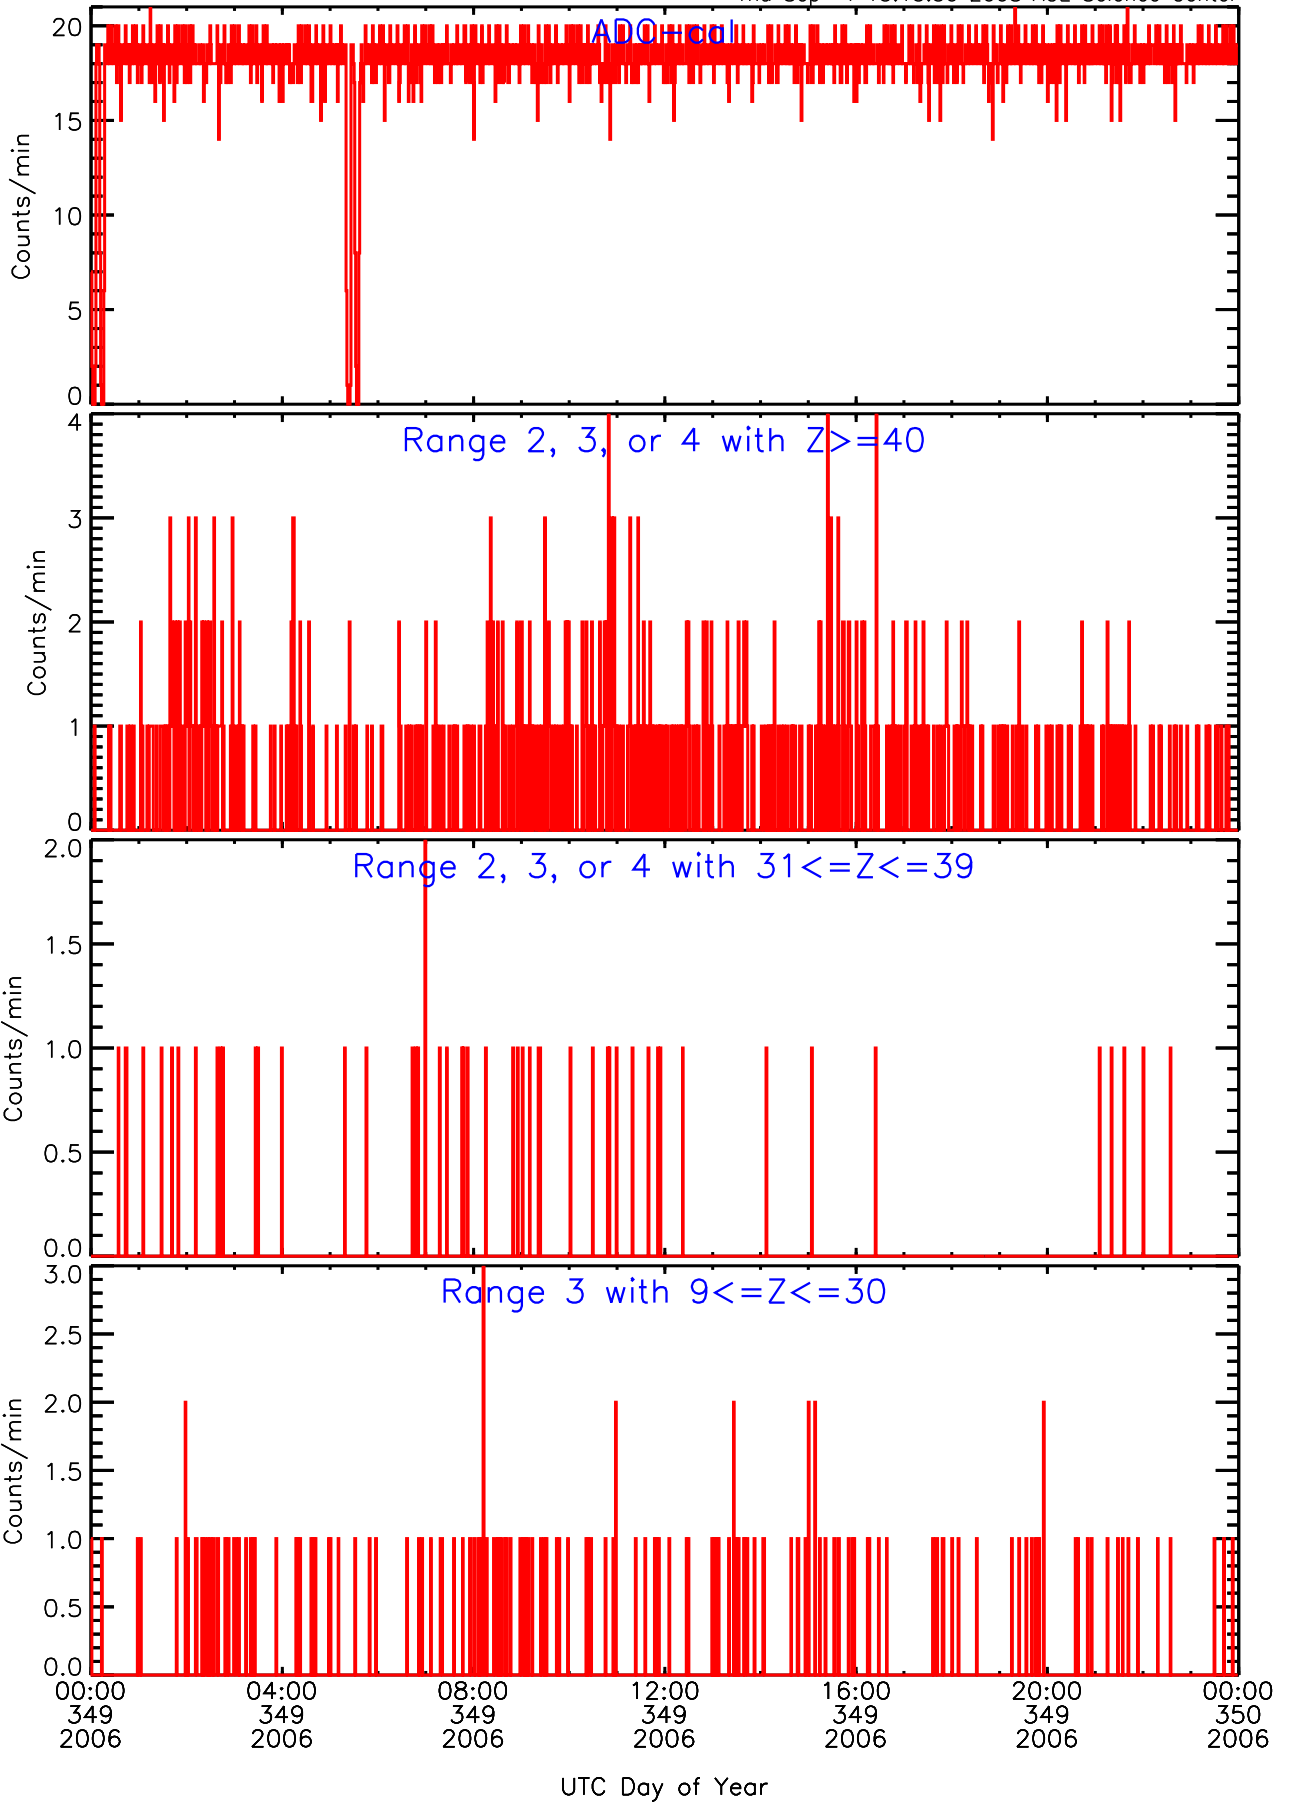

LET behind BUFRATES Data for 2006-349

Thu Sep 4 15:15:30 2008 ACE Science Center