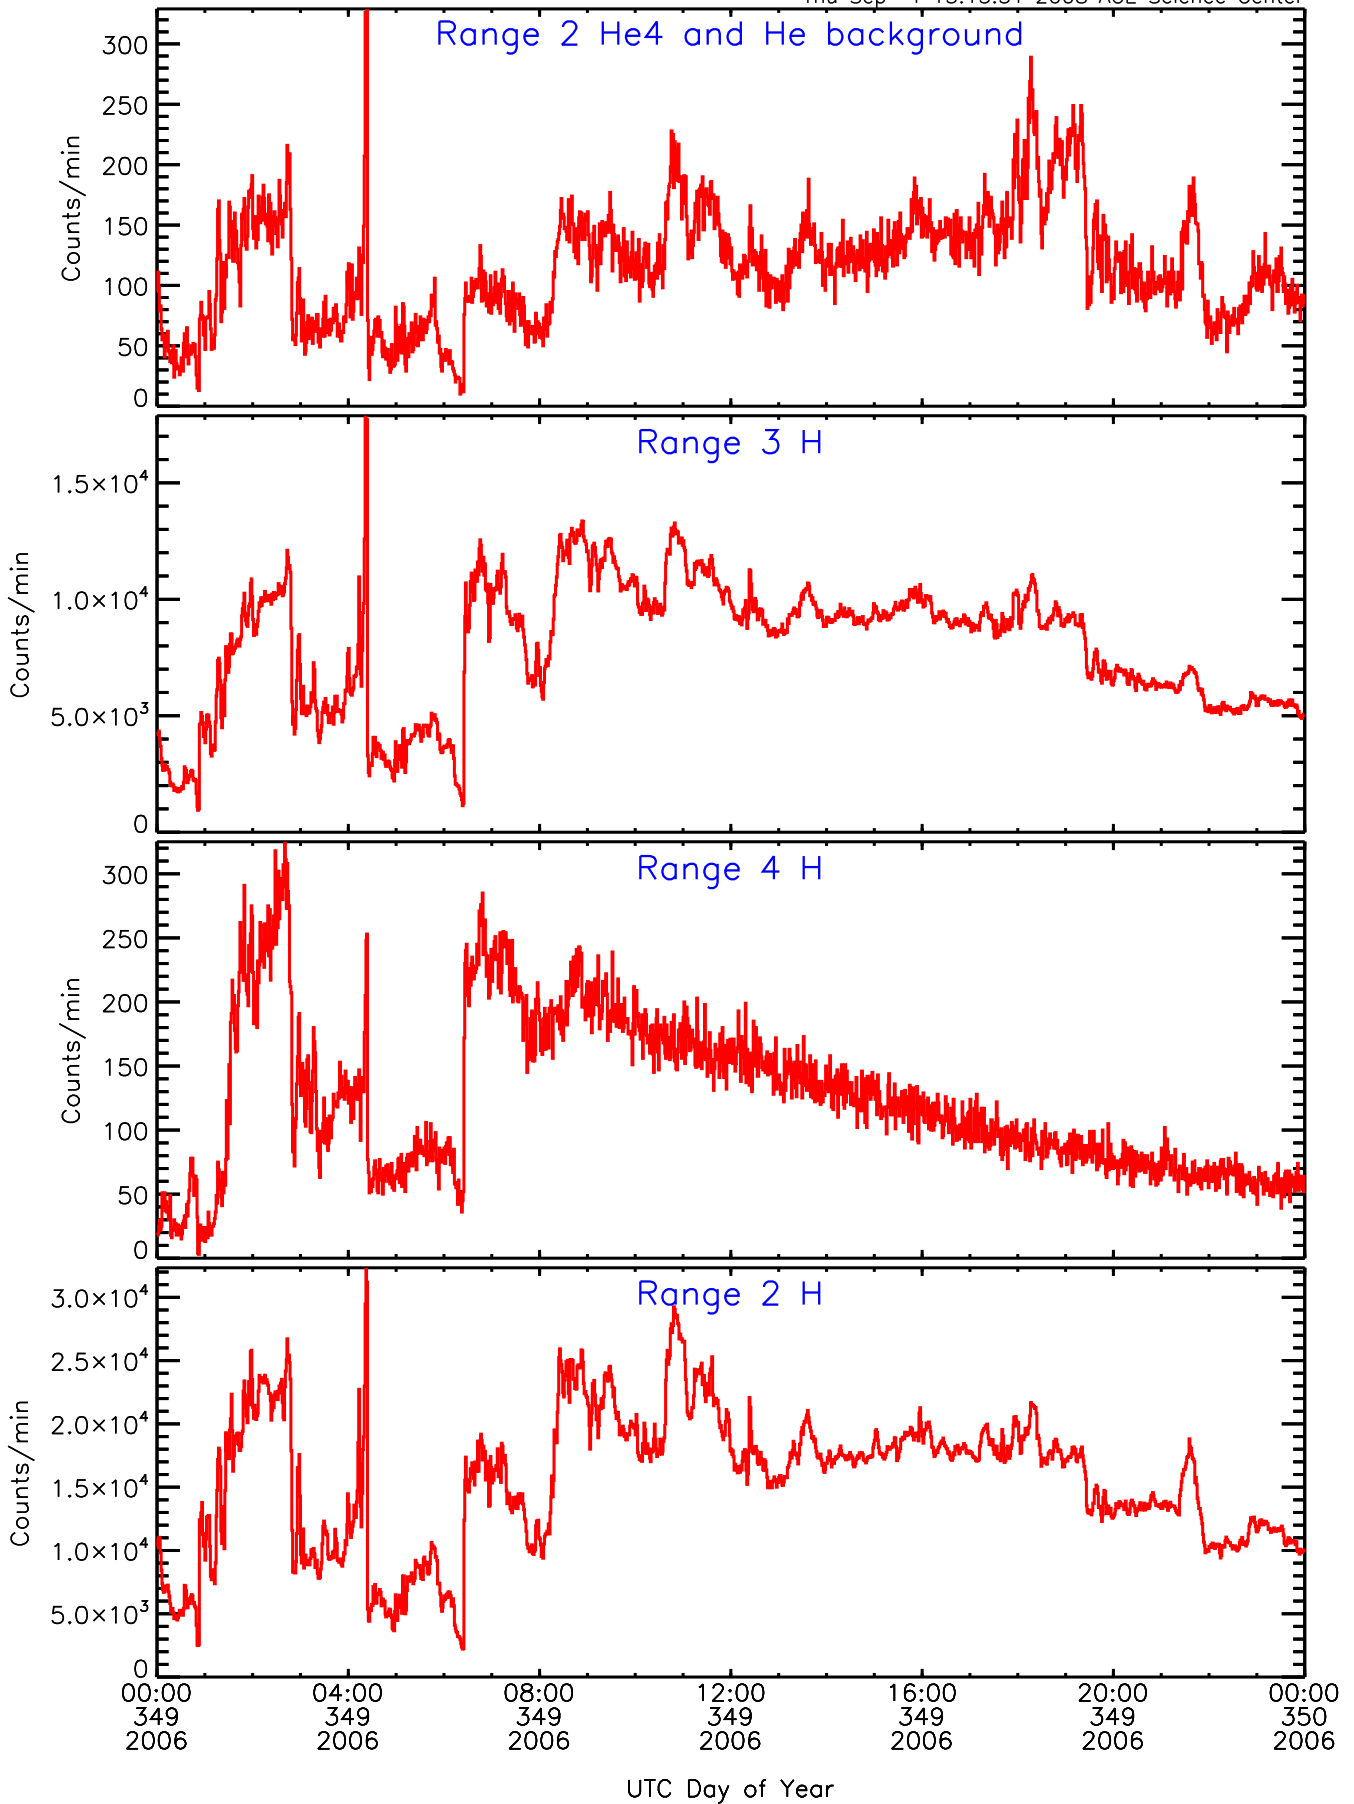

LET behind BUFRATES Data for 2006-349

Thu Sep 4 15:15:31 2008 ACE Science Center