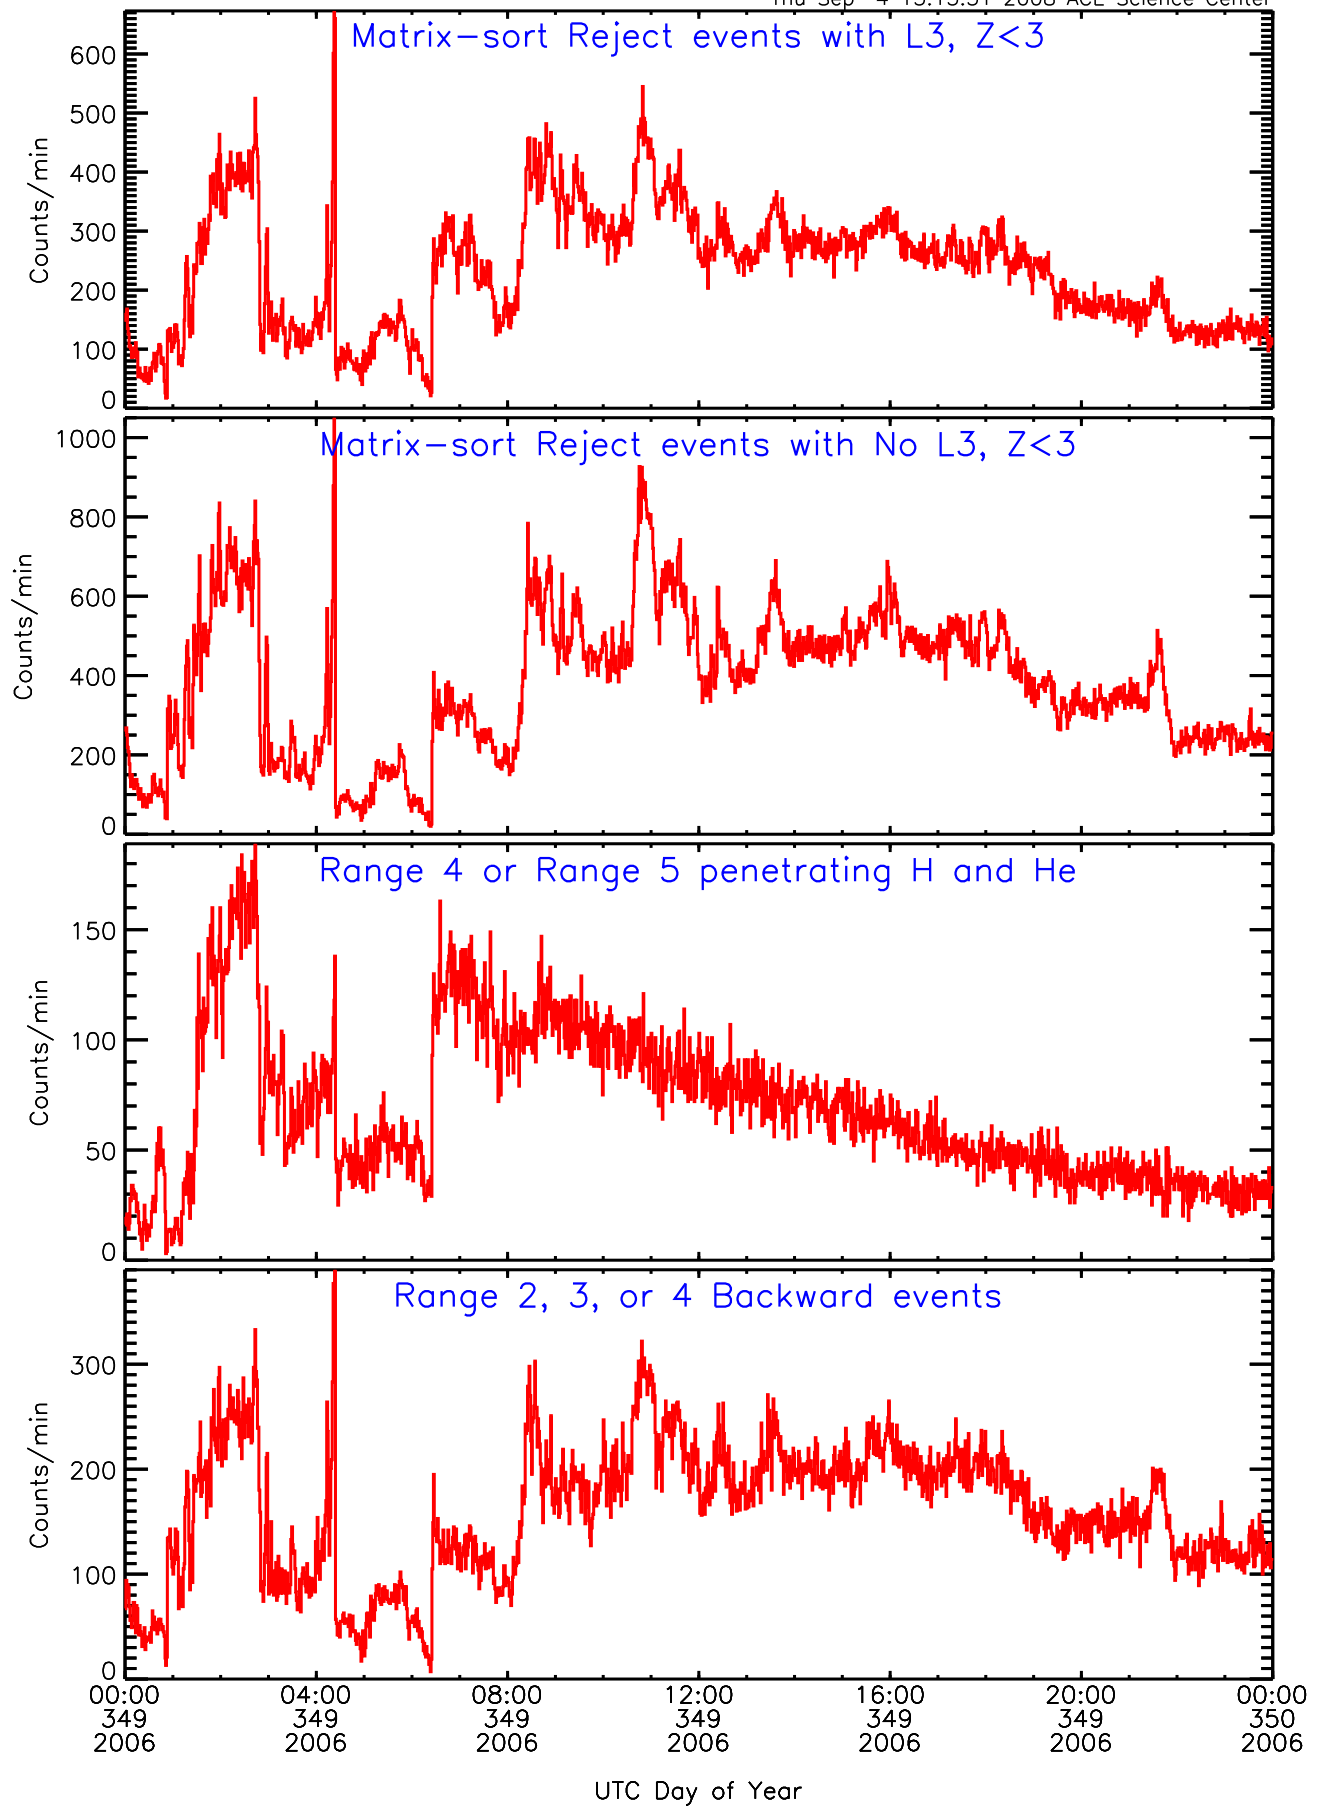

LET behind BUFRATES Data for 2006-349

Thu Sep 4 15:15:31 2008 ACE Science Center