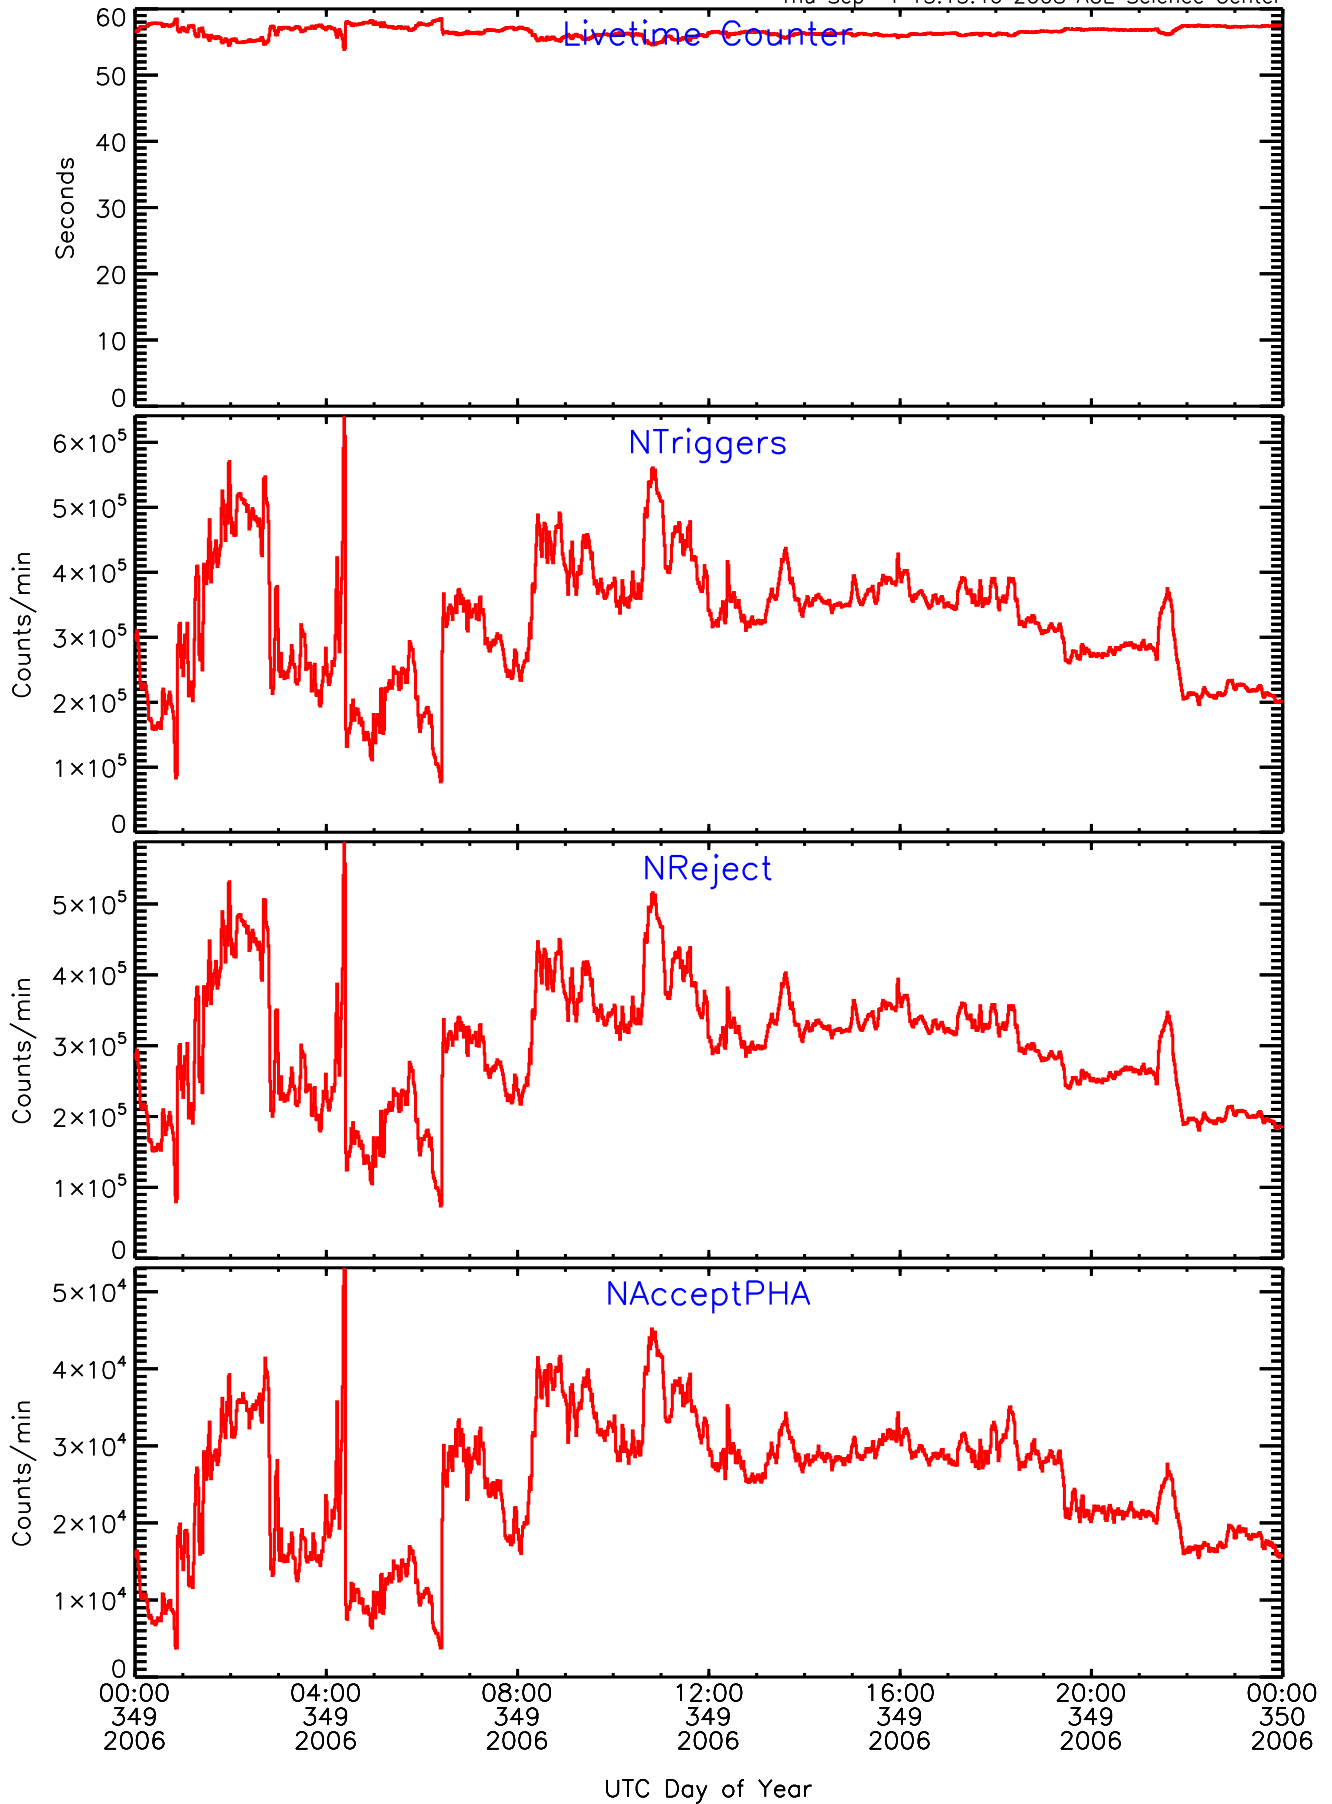

# LET behind Livetime/Trigger Data for 2006-349

Thu Sep 4 15:15:46 2008 ACE Science Center

# LET behind EVPRATES Data for 2006-349

Thu Sep 4 15:15:15 2008 ACE Science Center