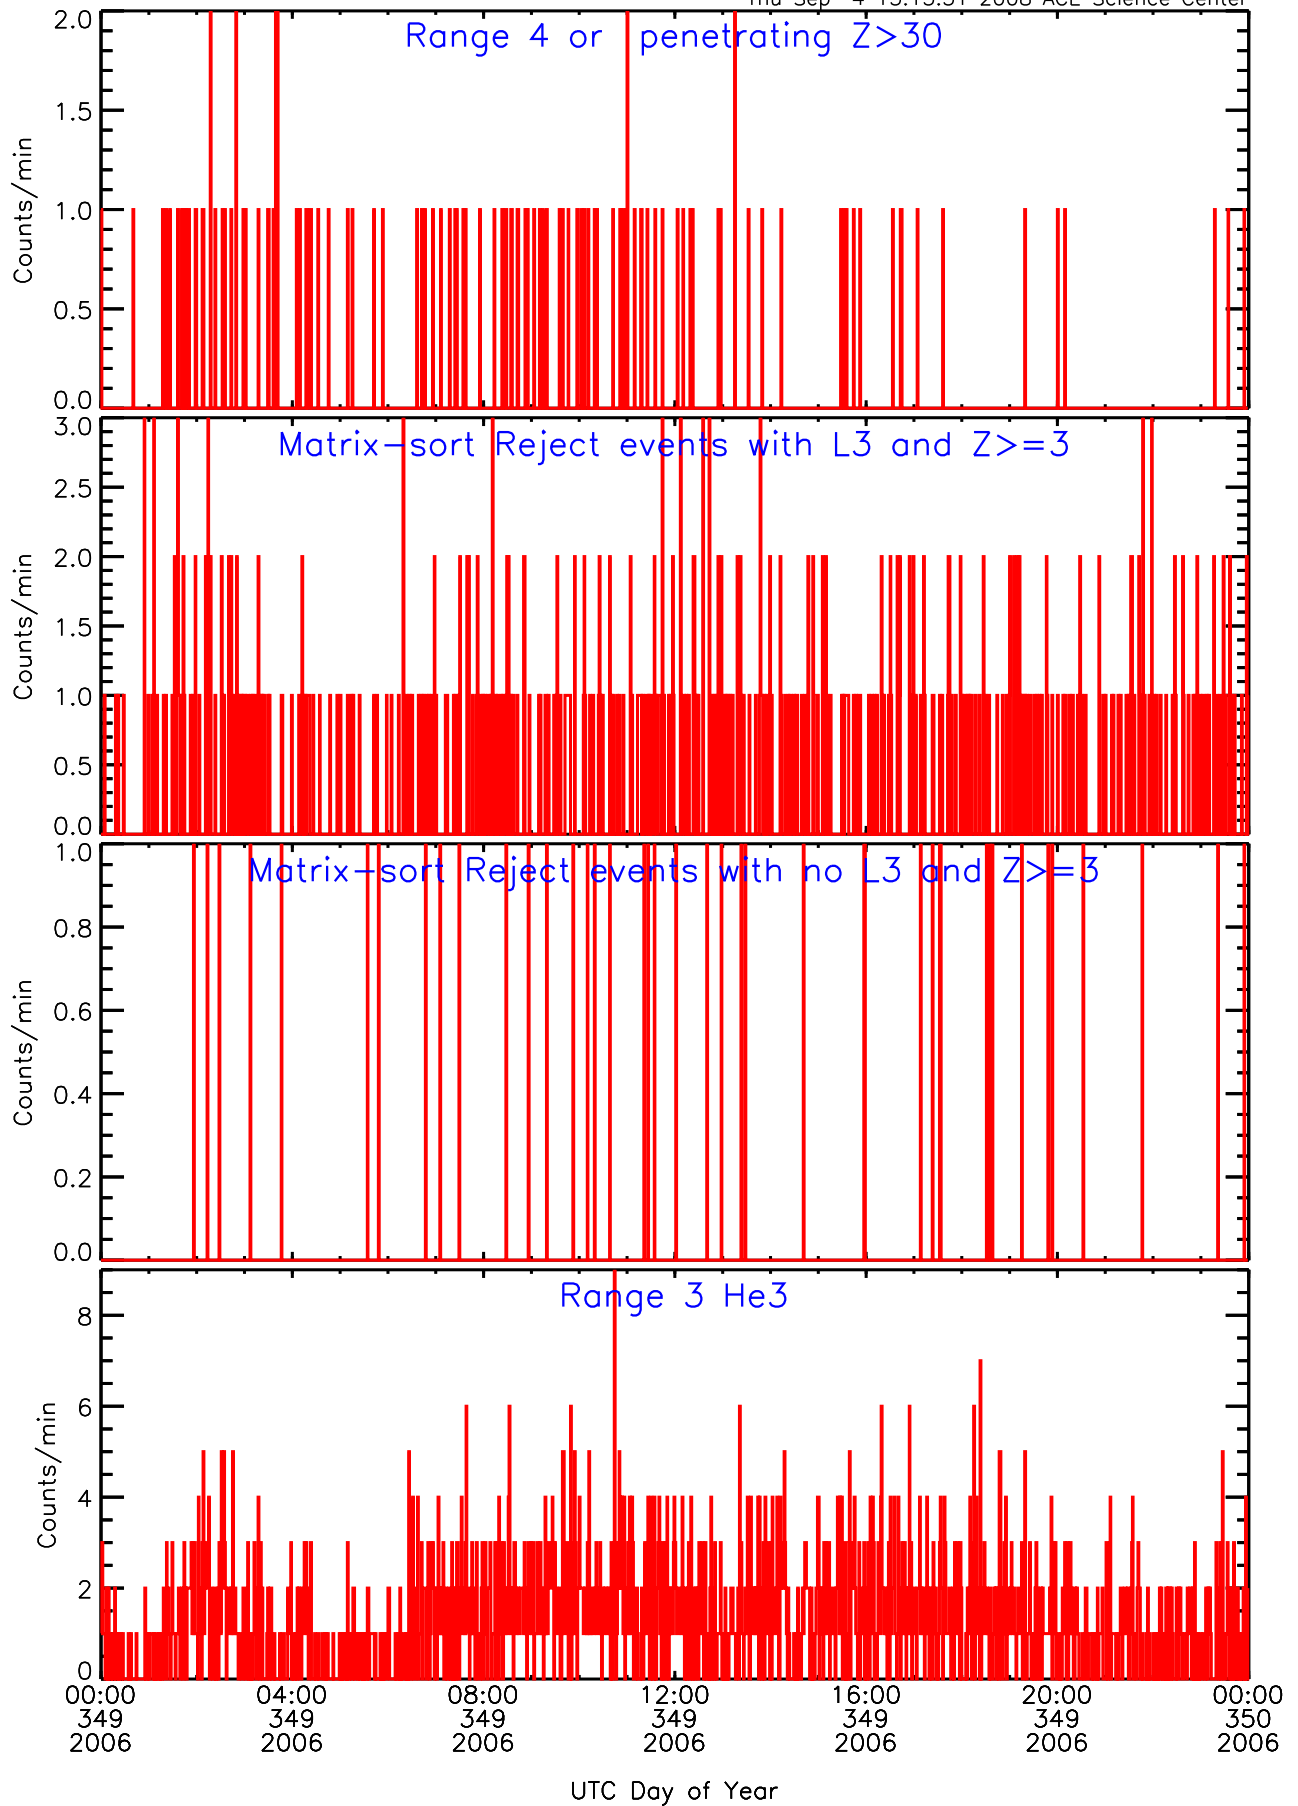

LET behind BUFRATES Data for 2006-349

Thu Sep 4 15:15:31 2008 ACE Science Center