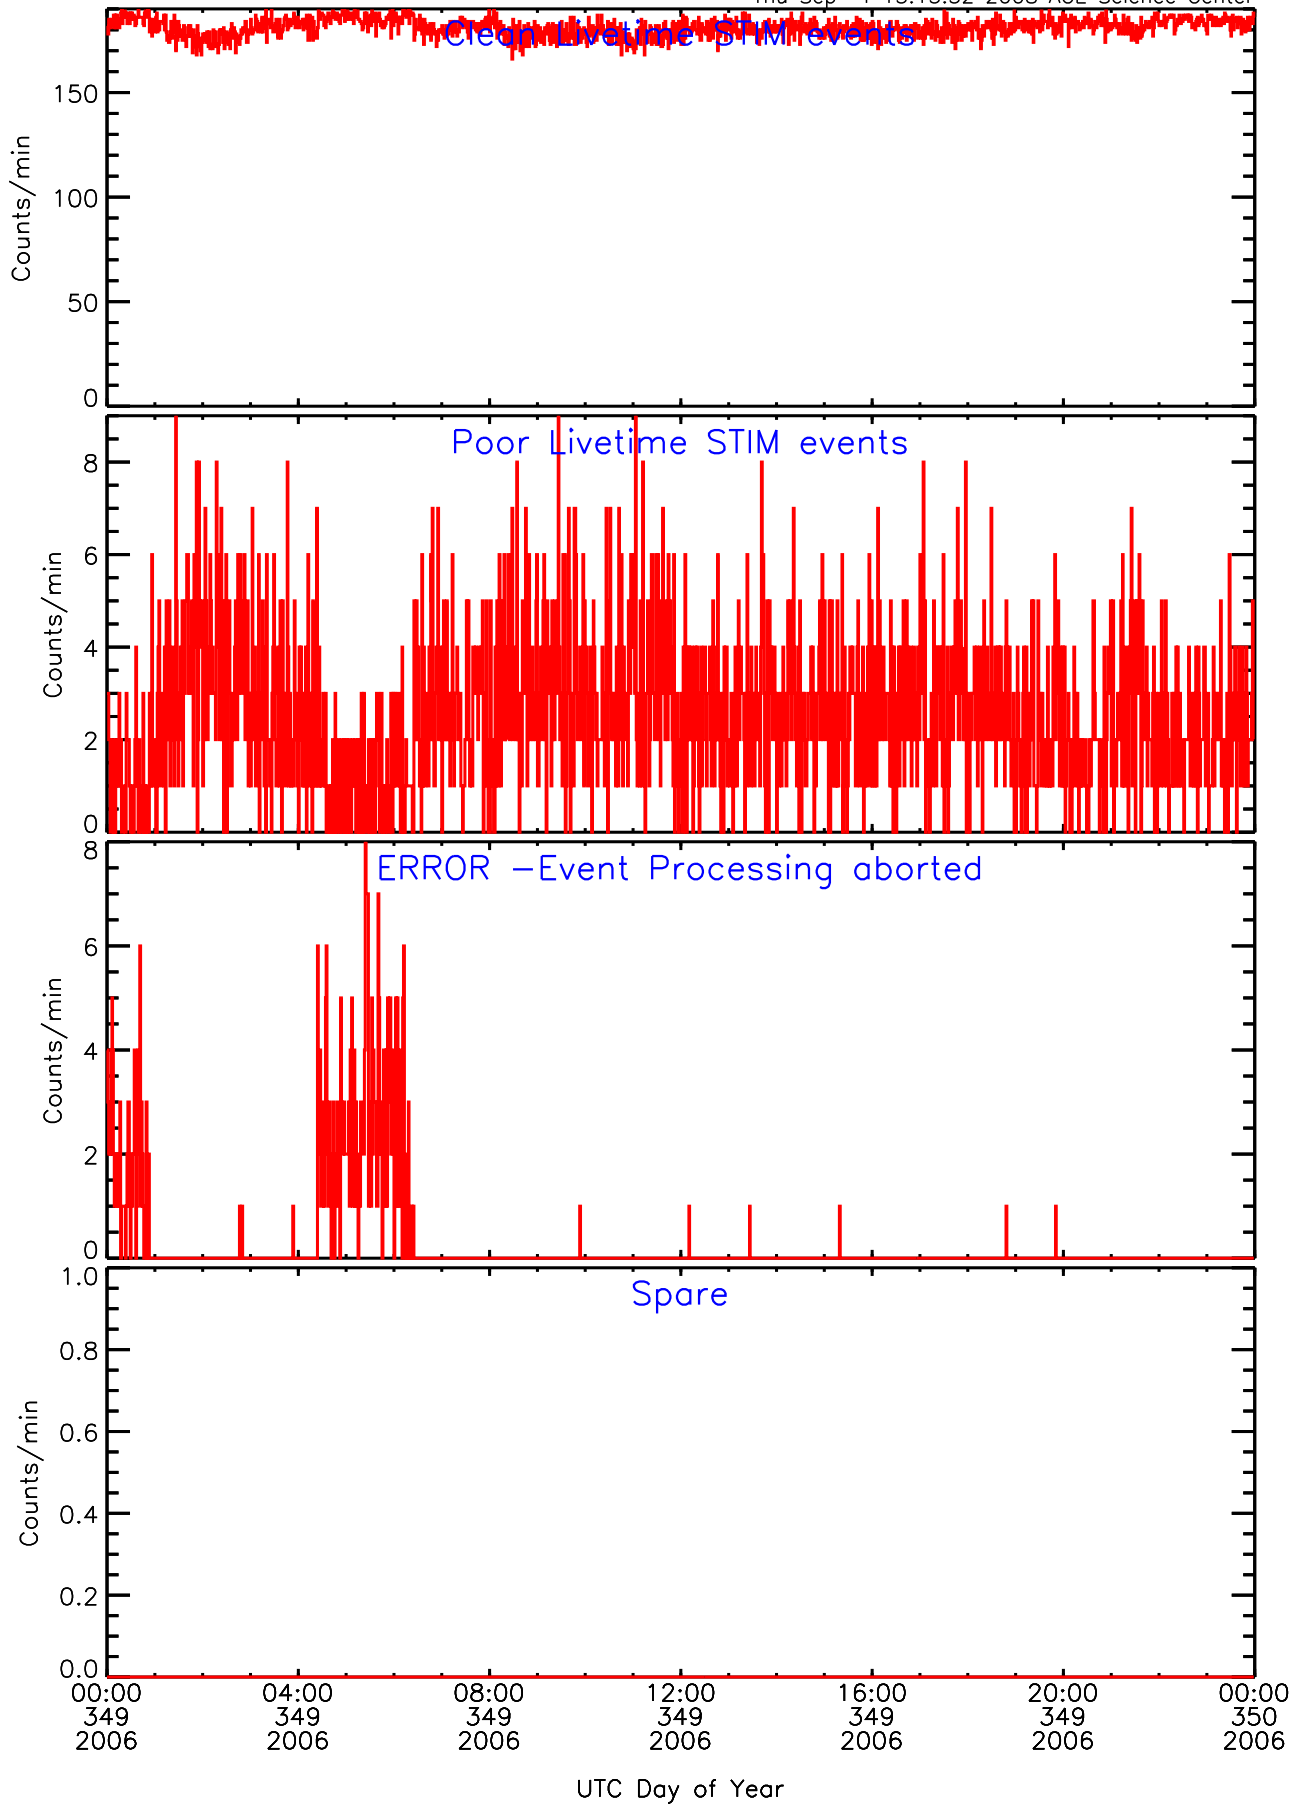

LET behind BUFRATES Data for 2006-349

Thu Sep 4 15:15:32 2008 ACE Science Center