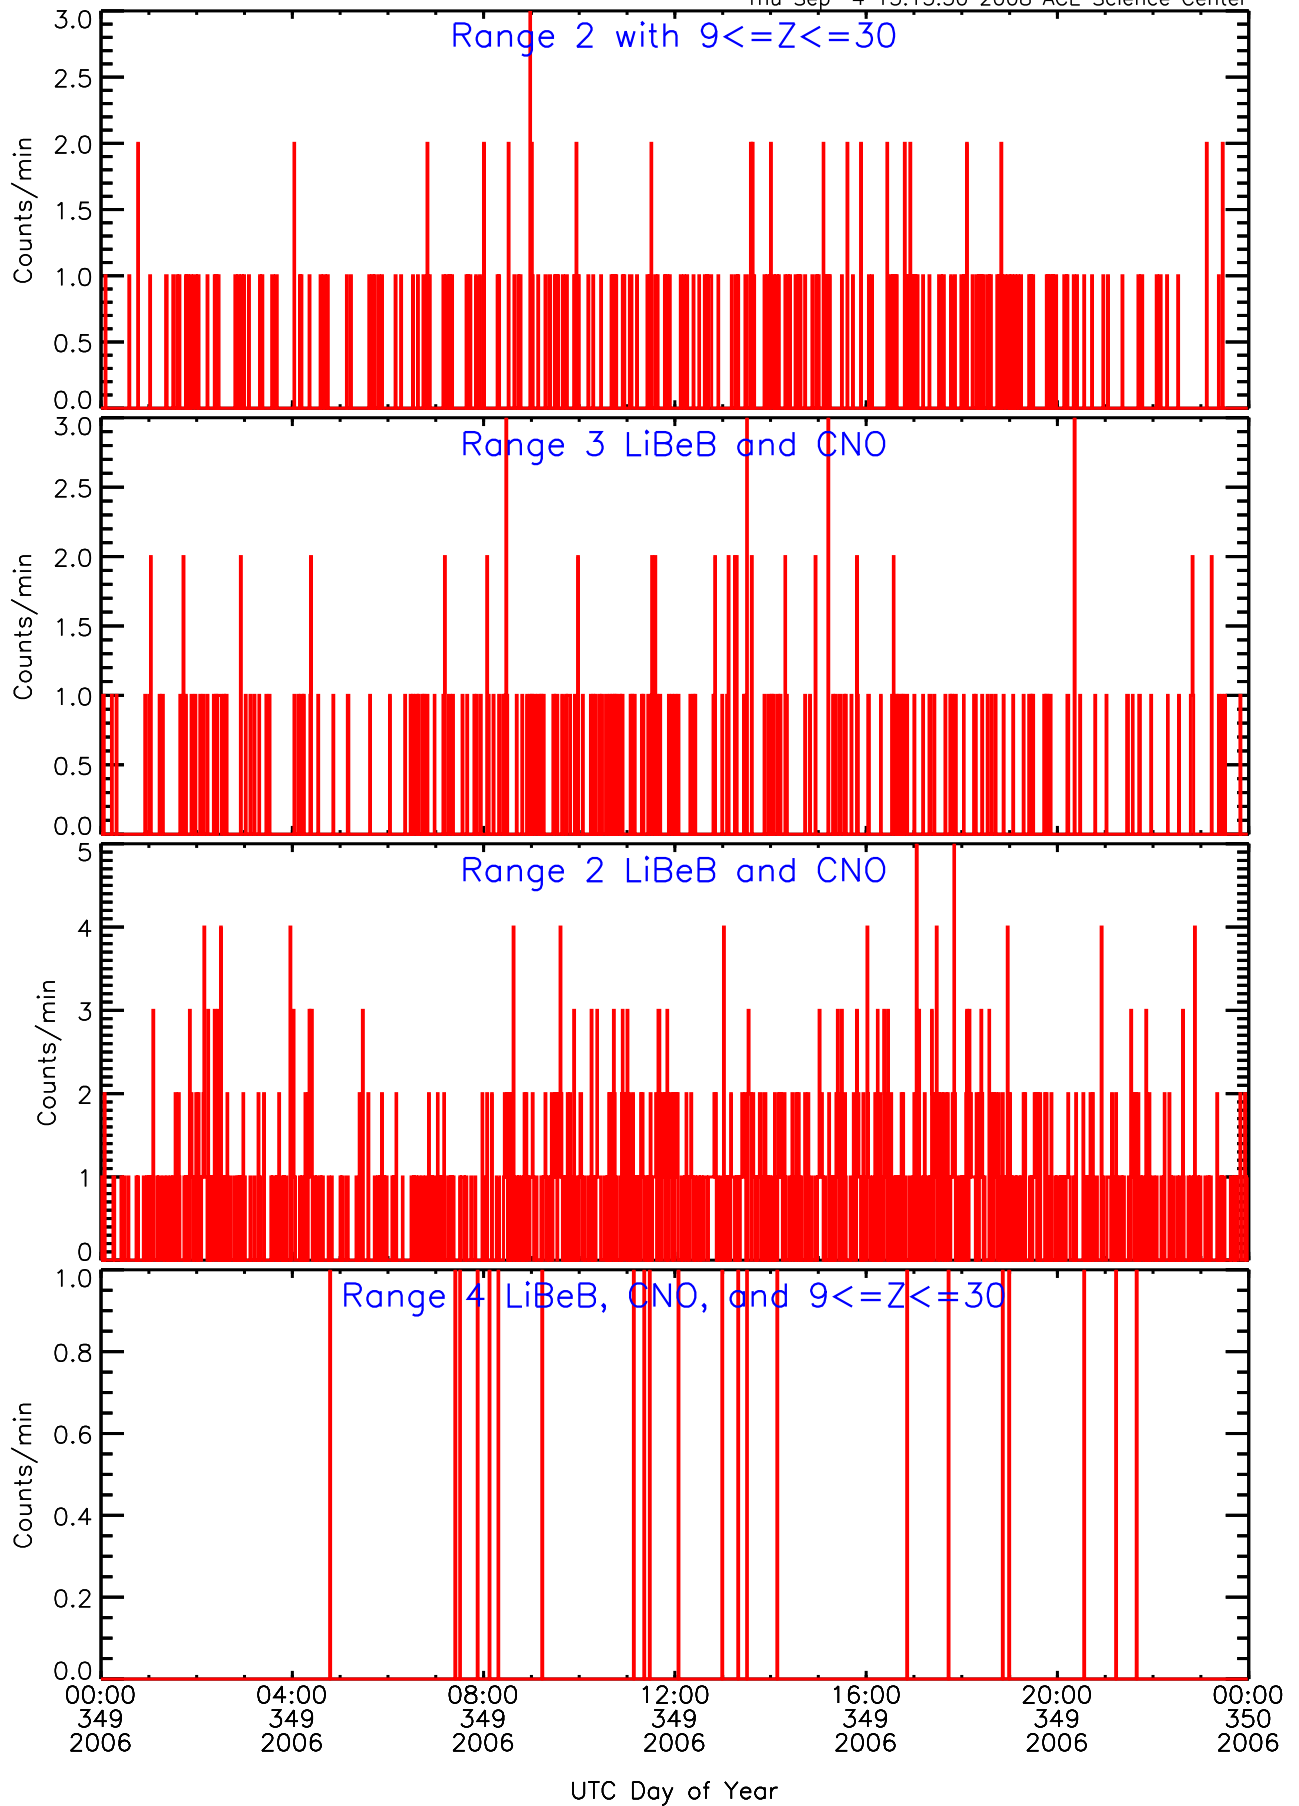

LET behind BUFRATES Data for 2006-349

Thu Sep 4 15:15:30 2008 ACE Science Center