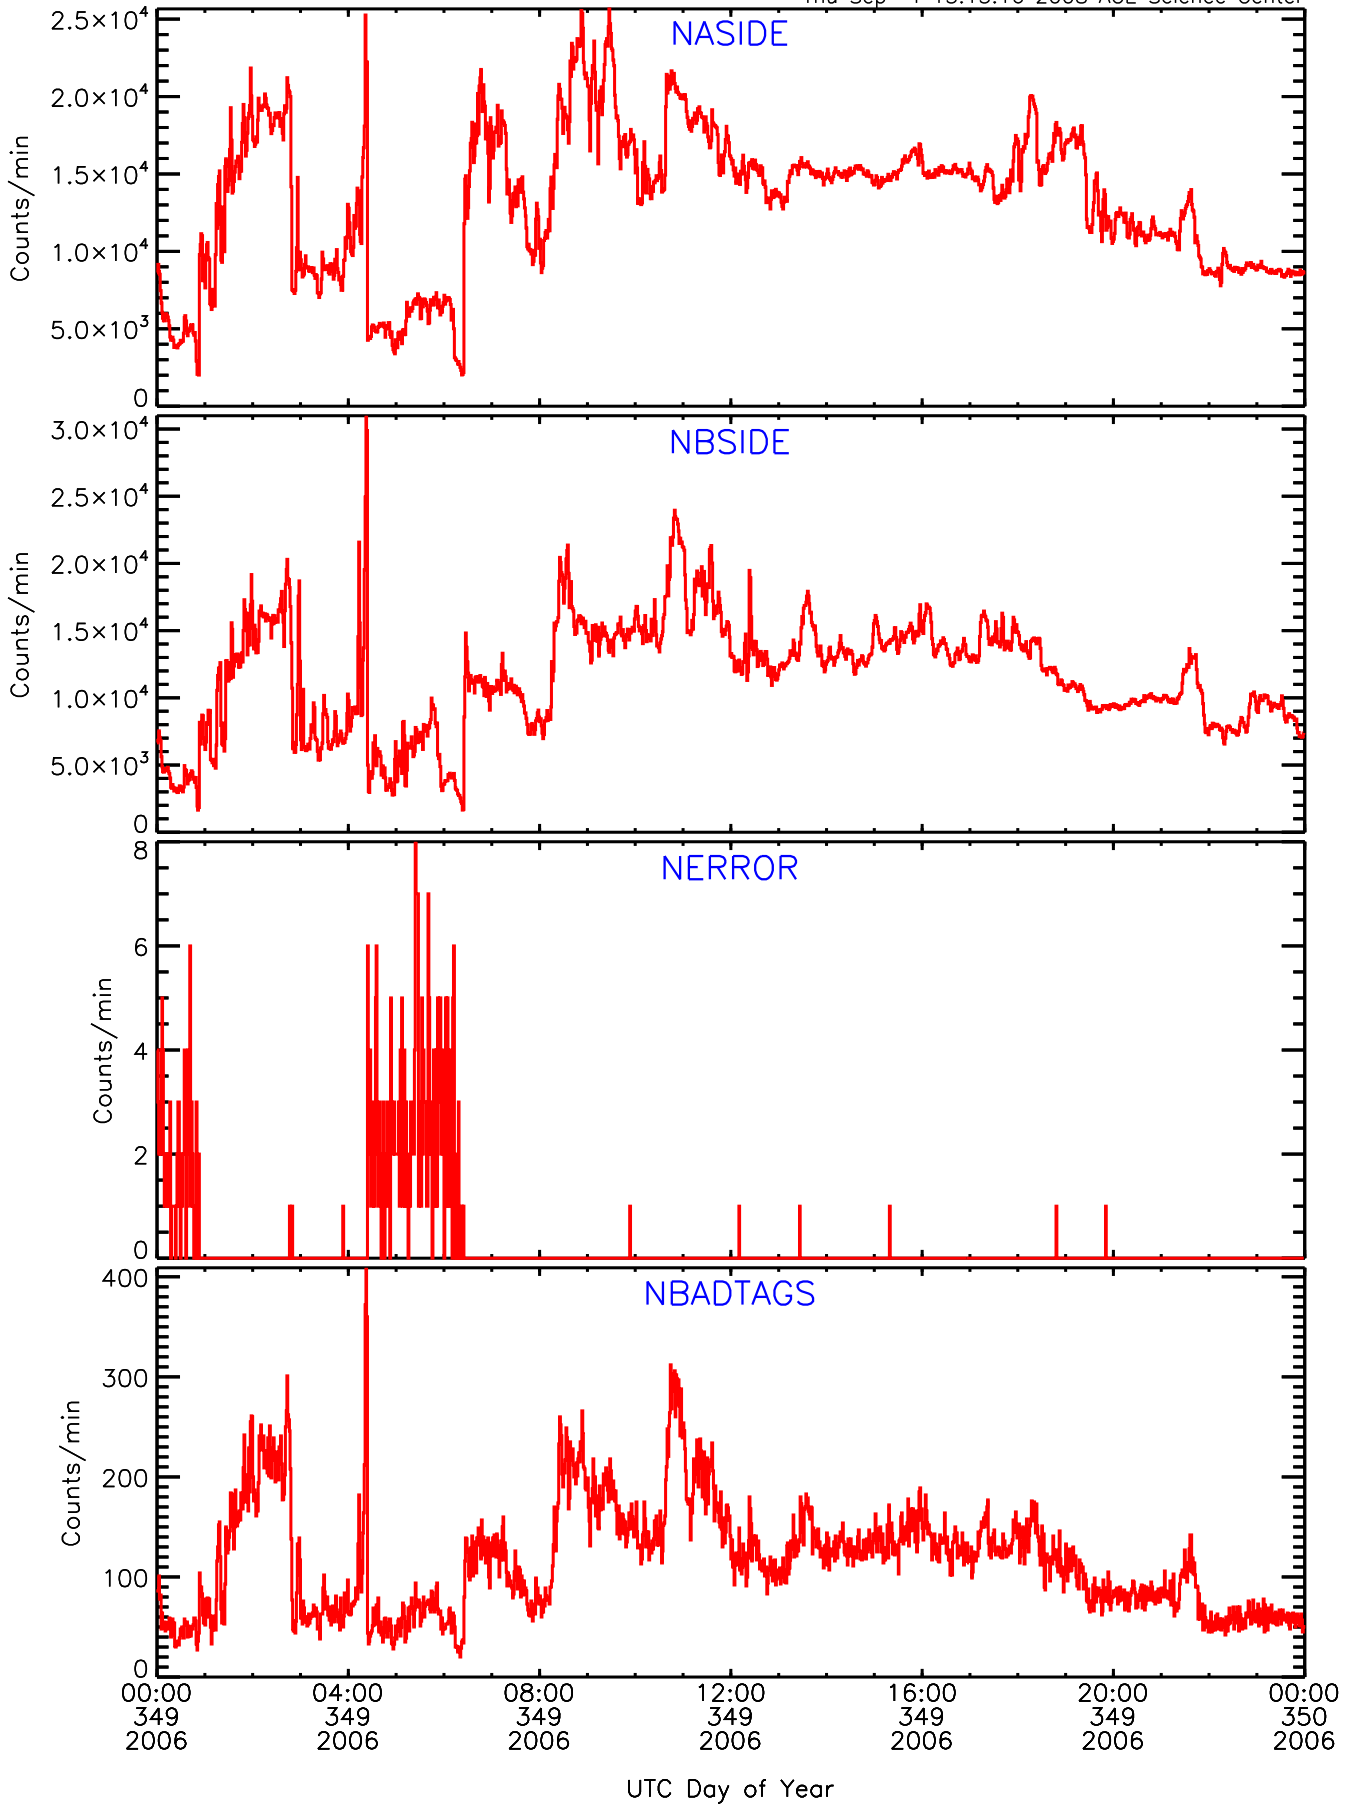

LET behind EVPRATES Data for 2006-349

Thu Sep 4 15:15:16 2008 ACE Science Center