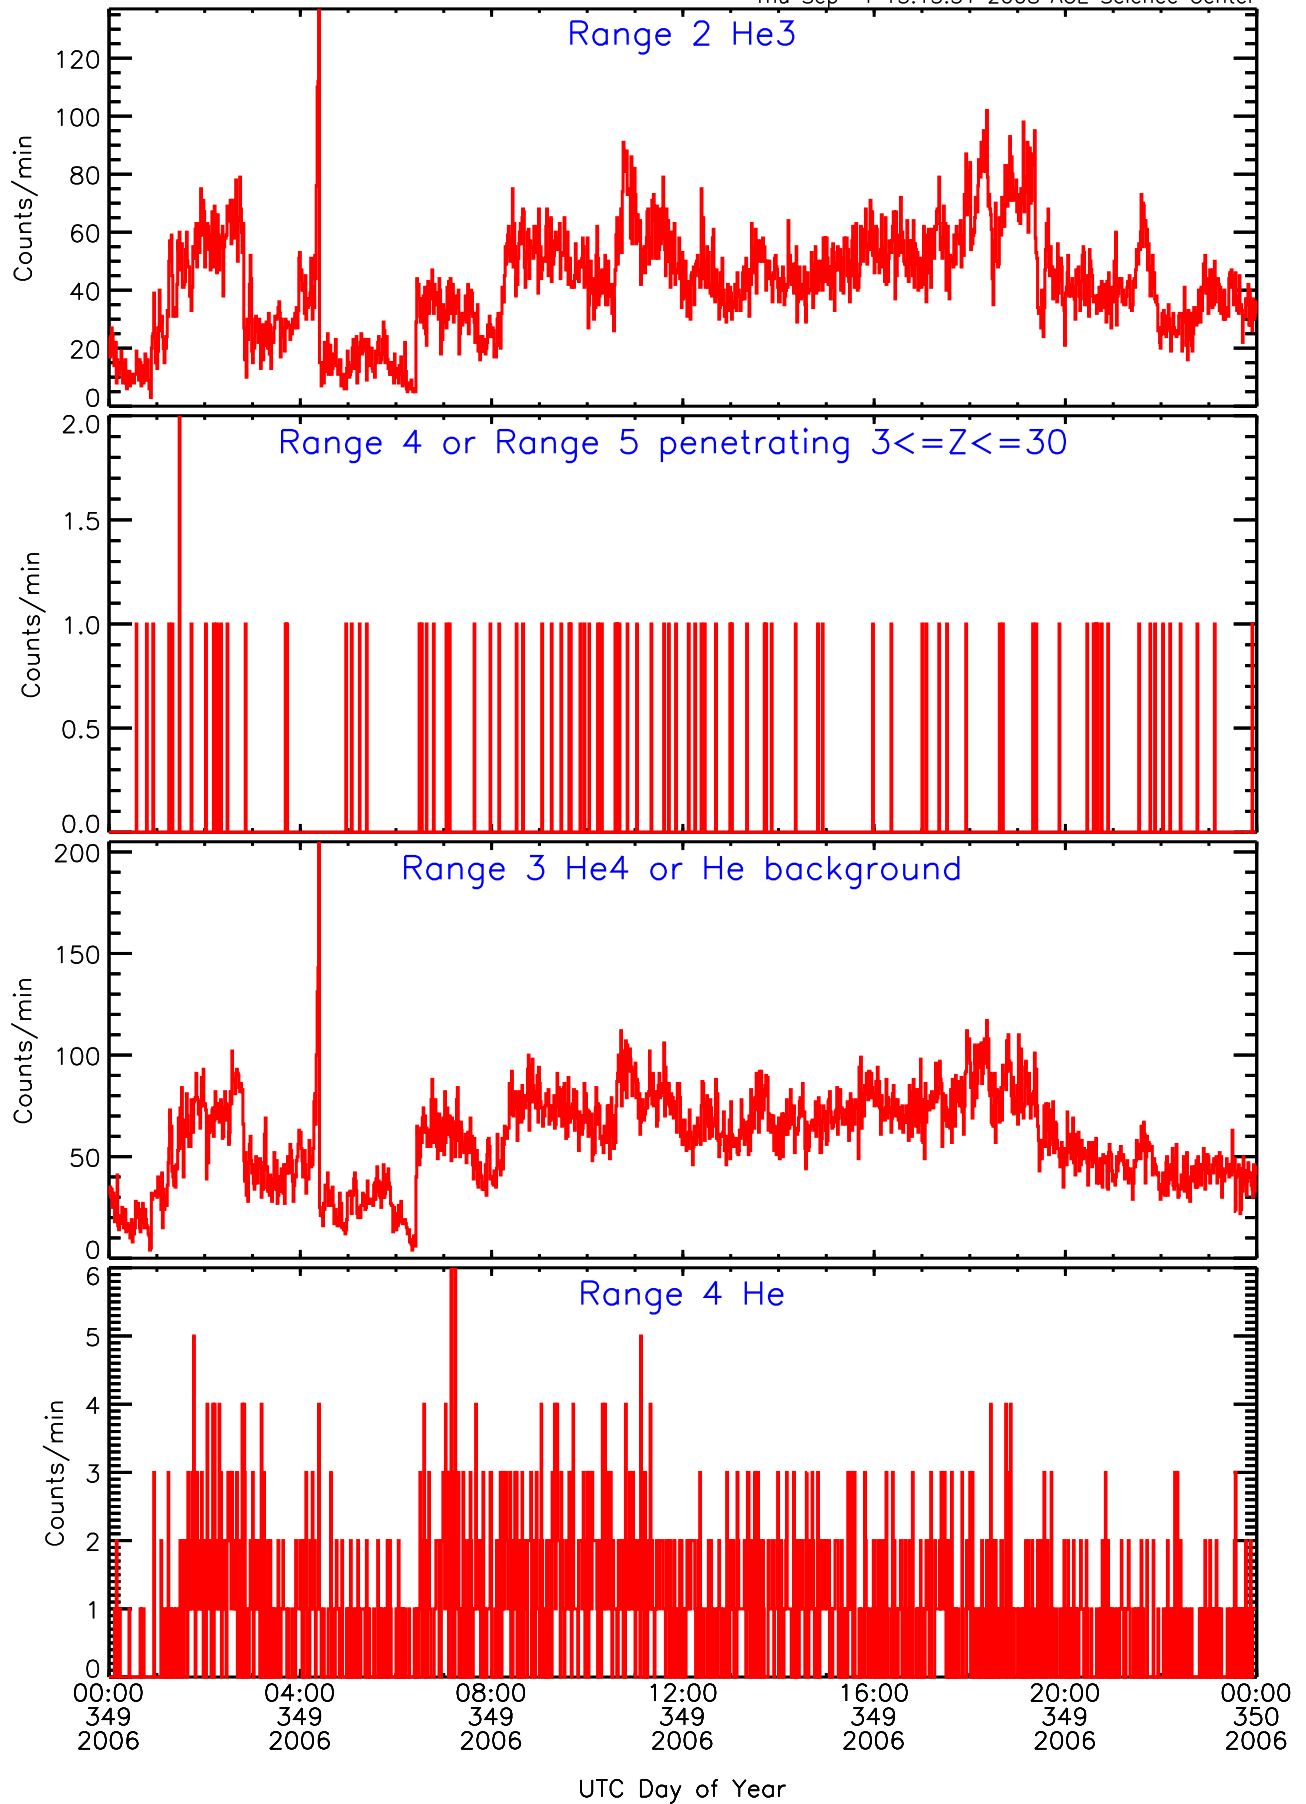

LET behind BUFRATES Data for 2006-349

Thu Sep 4 15:15:31 2008 ACE Science Center