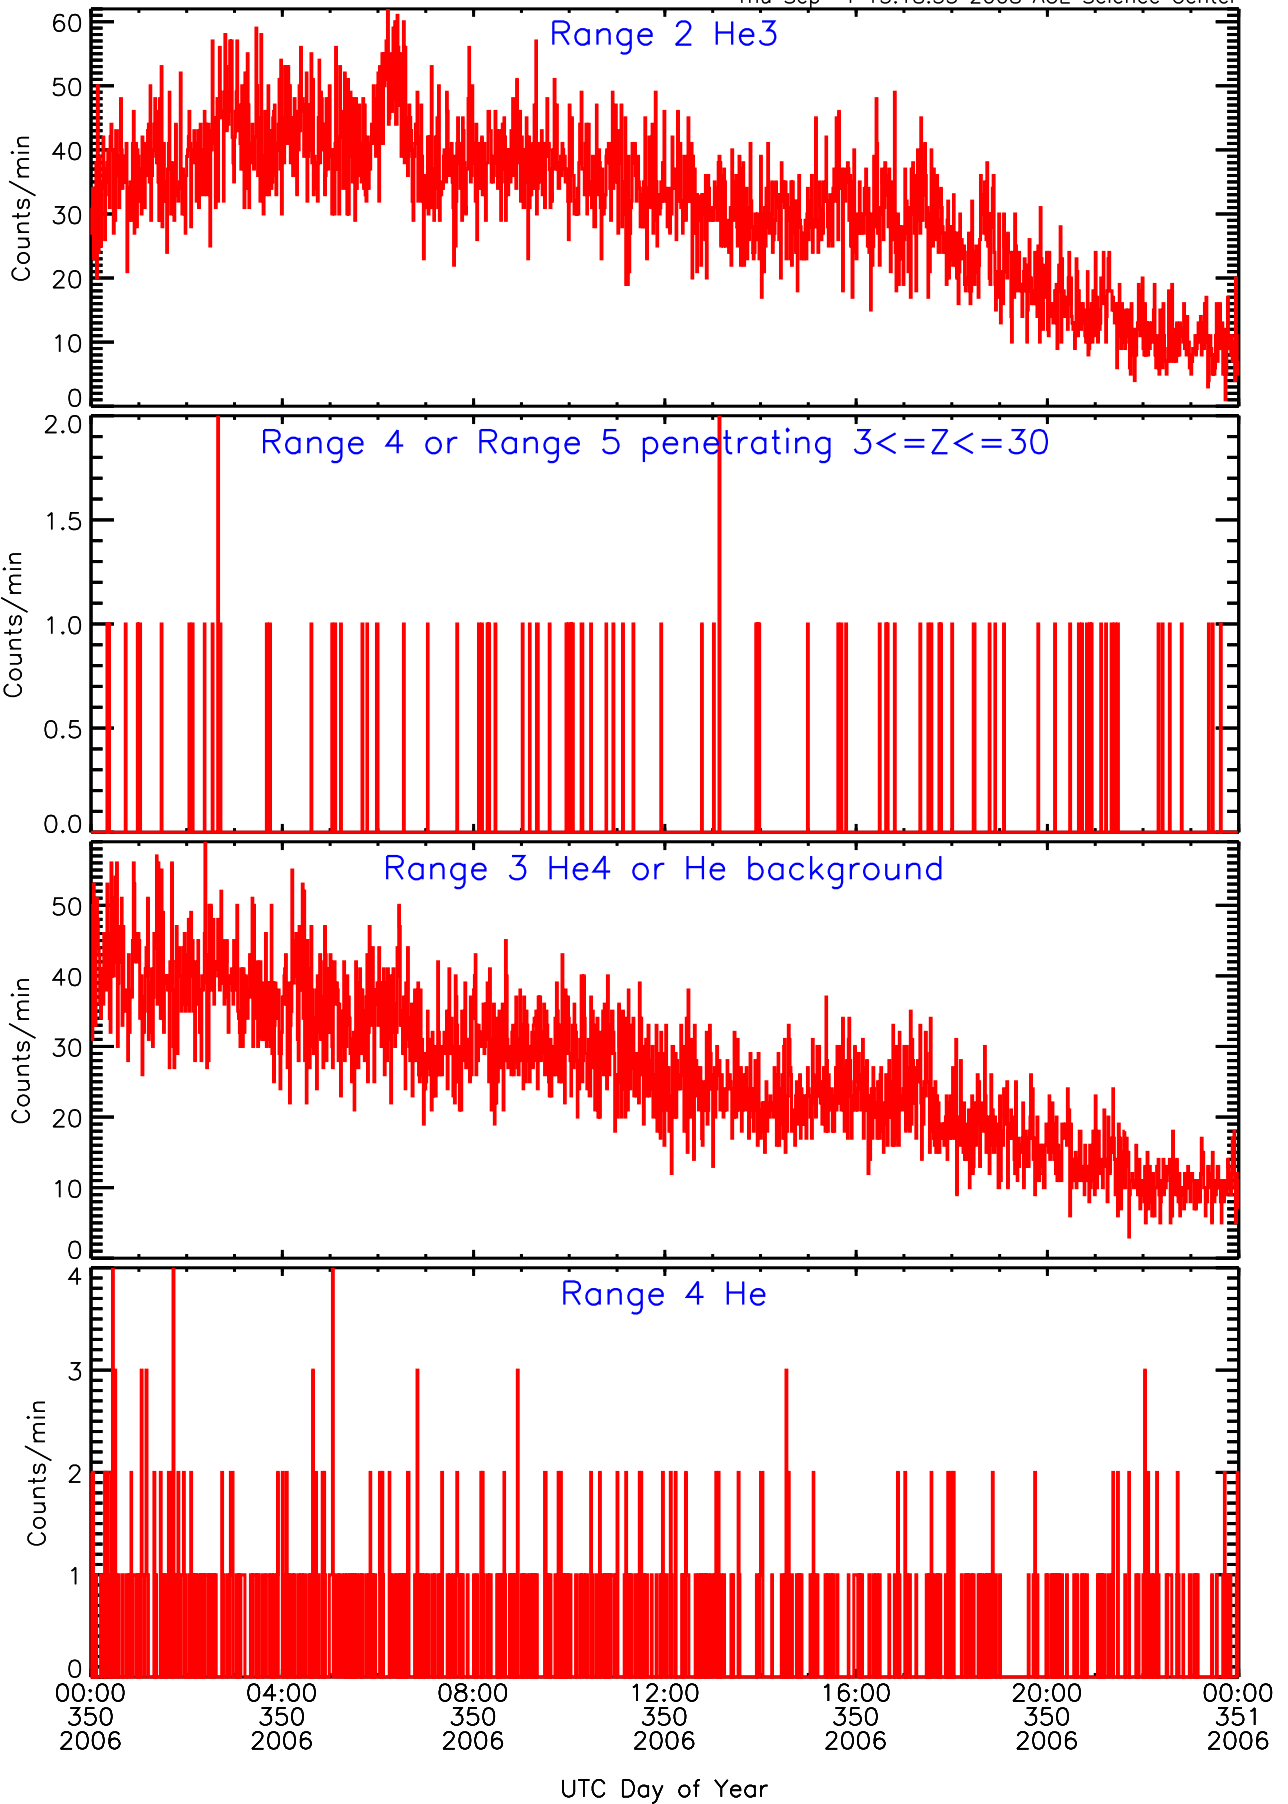

LET behind Livetime/Trigger Data for 2006-350

Thu Sep 4 15:18:49 2008 ACE Science Center

LET behind EVPRATES Data for 2006-350

Thu Sep 4 15:18:17 2008 ACE Science Center

LET behind EVPRATES Data for 2006-350

Thu Sep 4 15:18:17 2008 ACE Science Center

LET behind EVPRATES Data for 2006-350

Thu Sep 4 15:18:18 2008 ACE Science Center

LET behind EVPRATES Data for 2006-350

Thu Sep 4 15:18:18 2008 ACE Science Center

LET behind BUFRATES Data for 2006-350

Thu Sep 4 15:18:32 2008 ACE Science Center

LET behind BUFRATES Data for 2006-350

Thu Sep 4 15:18:32 2008 ACE Science Center

LET behind BUFRATES Data for 2006-350

Thu Sep 4 15:18:33 2008 ACE Science Center

LET behind BUFRATES Data for 2006-350

Thu Sep 4 15:18:33 2008 ACE Science Center

LET behind BUFRATES Data for 2006-350

Thu Sep 4 15:18:33 2008 ACE Science Center

LET behind BUFRATES Data for 2006-350

Thu Sep 4 15:18:33 2008 ACE Science Center