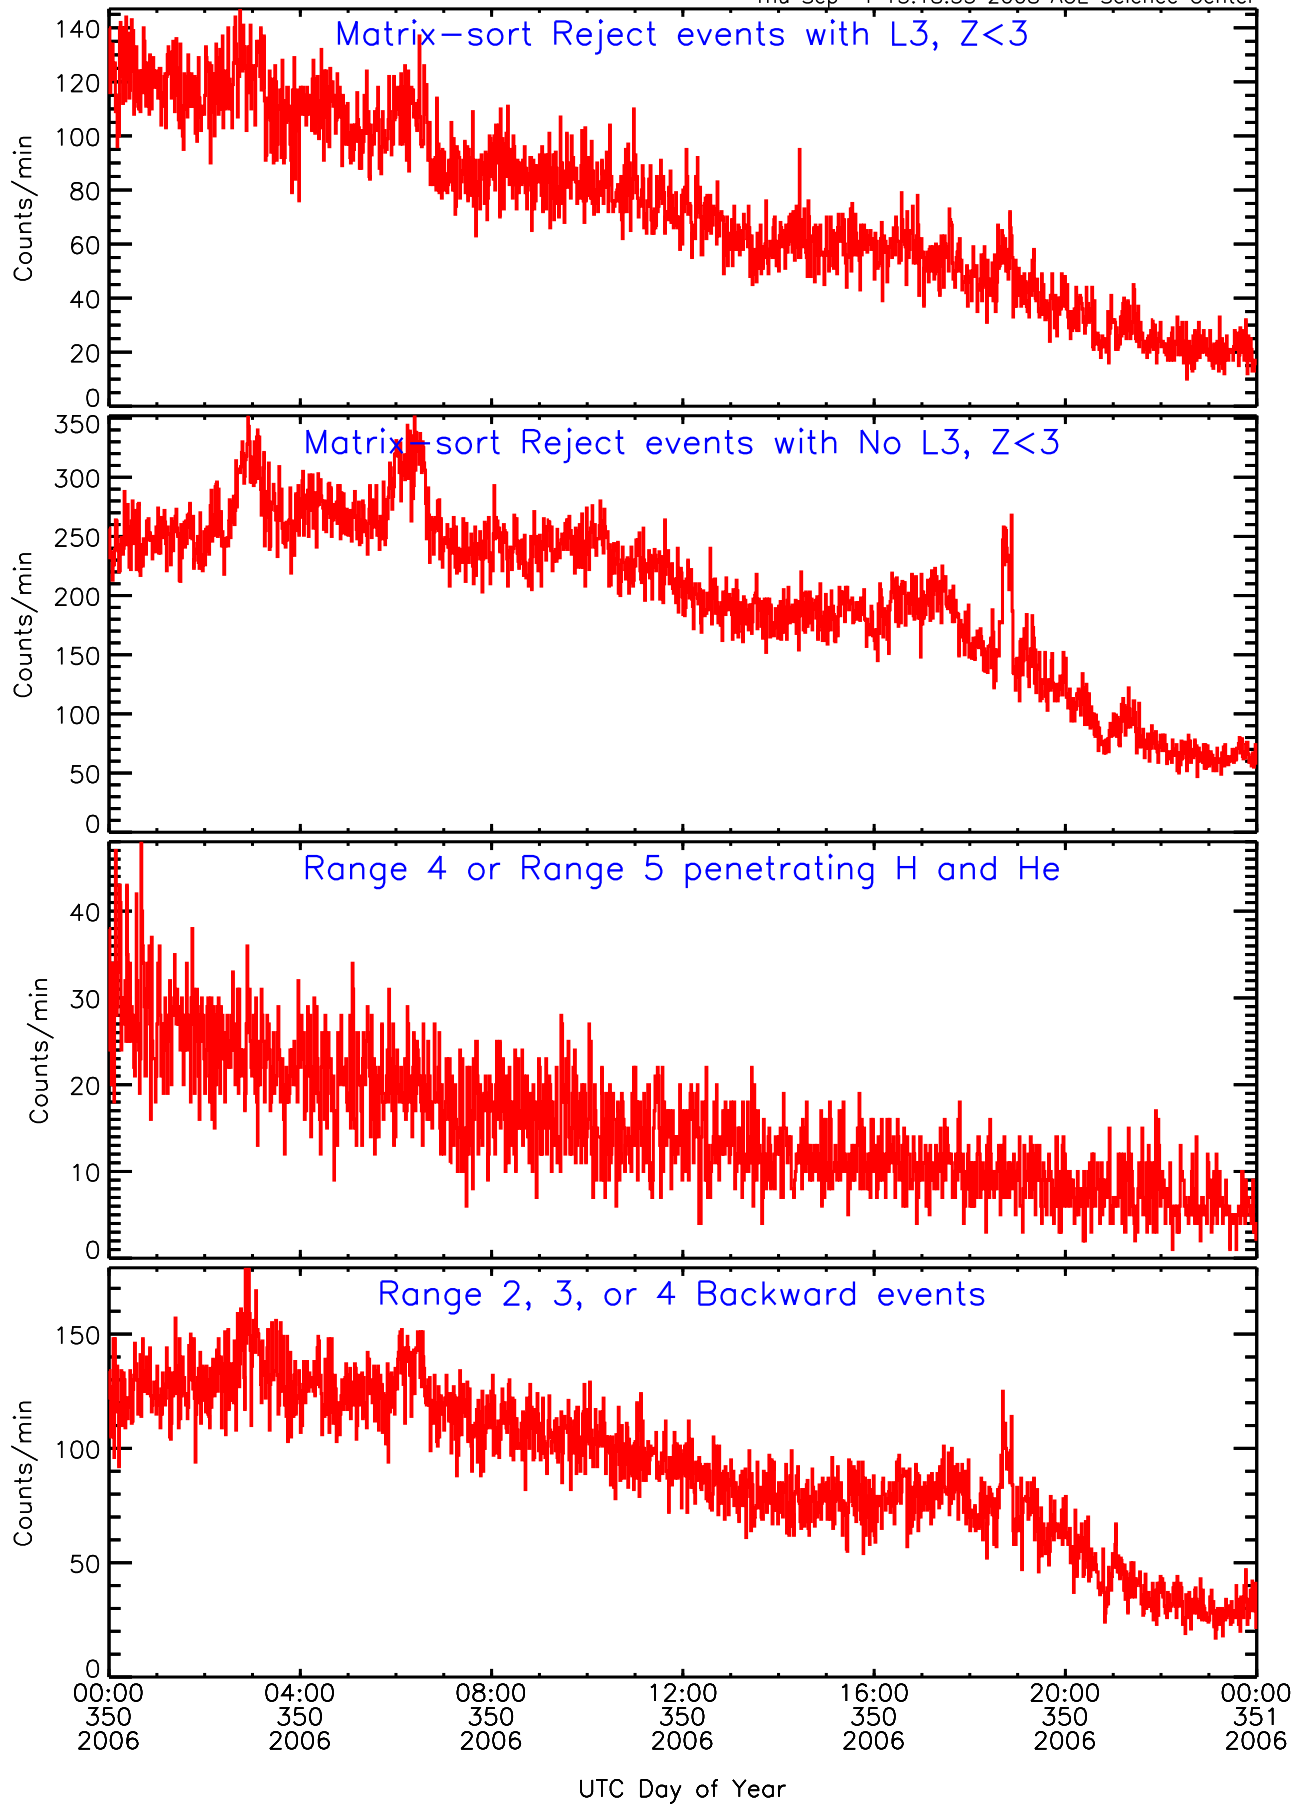

LET behind Livetime/Trigger Data for 2006-350

Thu Sep 4 15:18:49 2008 ACE Science Center

LET behind EVPRATES Data for 2006-350

Thu Sep 4 15:18:17 2008 ACE Science Center

LET behind EVPRATES Data for 2006-350

LET behind BUFRATES Data for 2006-350

Thu Sep 4 15:18:32 2008 ACE Science Center

LET behind BUFRATES Data for 2006-350

Thu Sep 4 15:18:32 2008 ACE Science Center

LET behind BUFRATES Data for 2006-350

Thu Sep 4 15:18:33 2008 ACE Science Center

LET behind BUFRATES Data for 2006-350

Thu Sep 4 15:18:33 2008 ACE Science Center

LET behind BUFRATES Data for 2006-350

Thu Sep 4 15:18:33 2008 ACE Science Center

LET behind BUFRATES Data for 2006-350

Thu Sep 4 15:18:33 2008 ACE Science Center