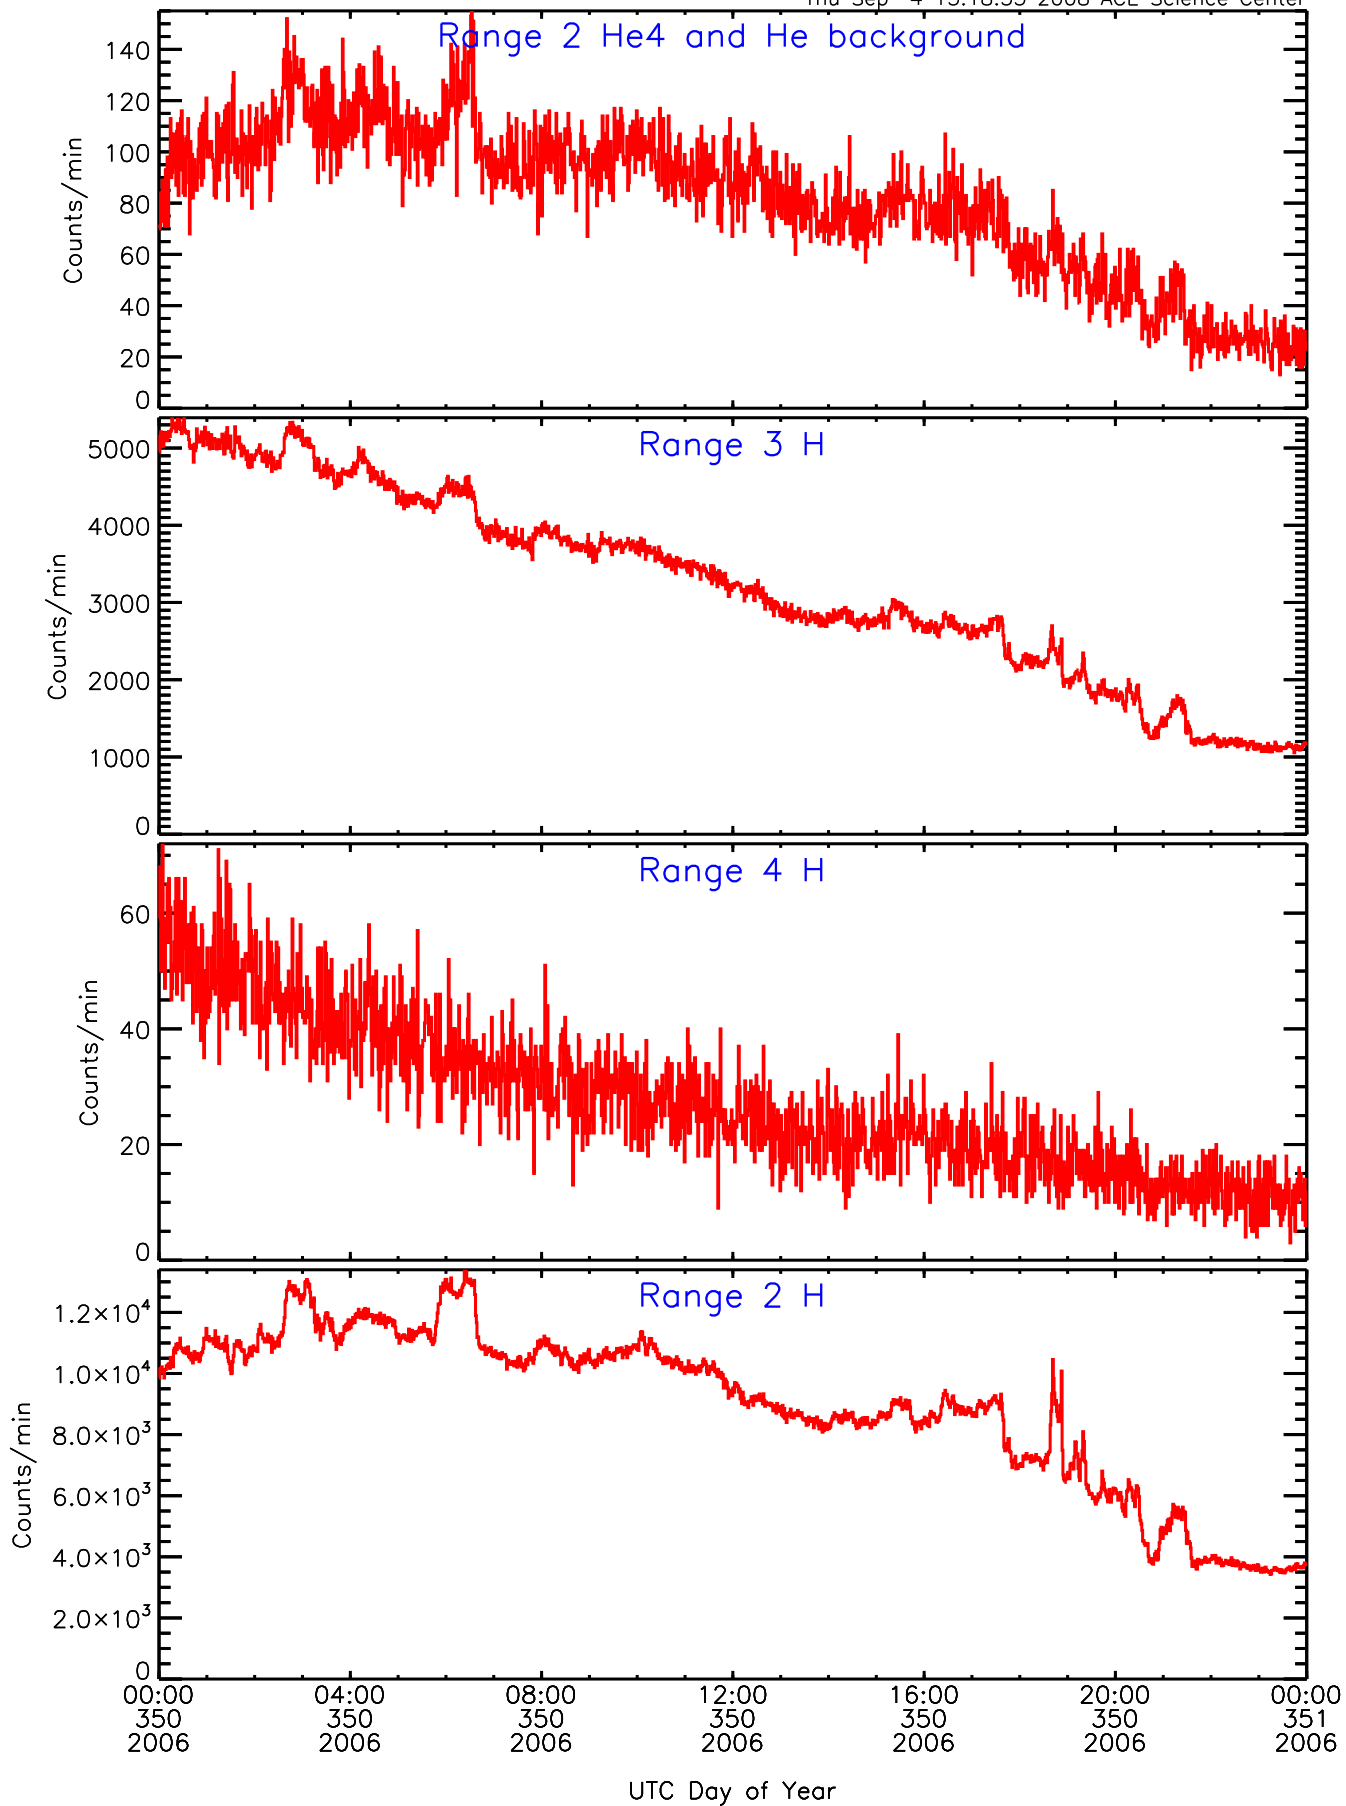

LET behind BUFRATES Data for 2006-350

Thu Sep 4 15:18:32 2008 ACE Science Center

LET behind BUFRATES Data for 2006-350

Thu Sep 4 15:18:32 2008 ACE Science Center

LET behind BUFRATES Data for 2006-350

Thu Sep 4 15:18:33 2008 ACE Science Center

LET behind BUFRATES Data for 2006-350

Thu Sep 4 15:18:33 2008 ACE Science Center

LET behind BUFRATES Data for 2006-350

Thu Sep 4 15:18:33 2008 ACE Science Center

LET behind BUFRATES Data for 2006-350

Thu Sep 4 15:18:33 2008 ACE Science Center