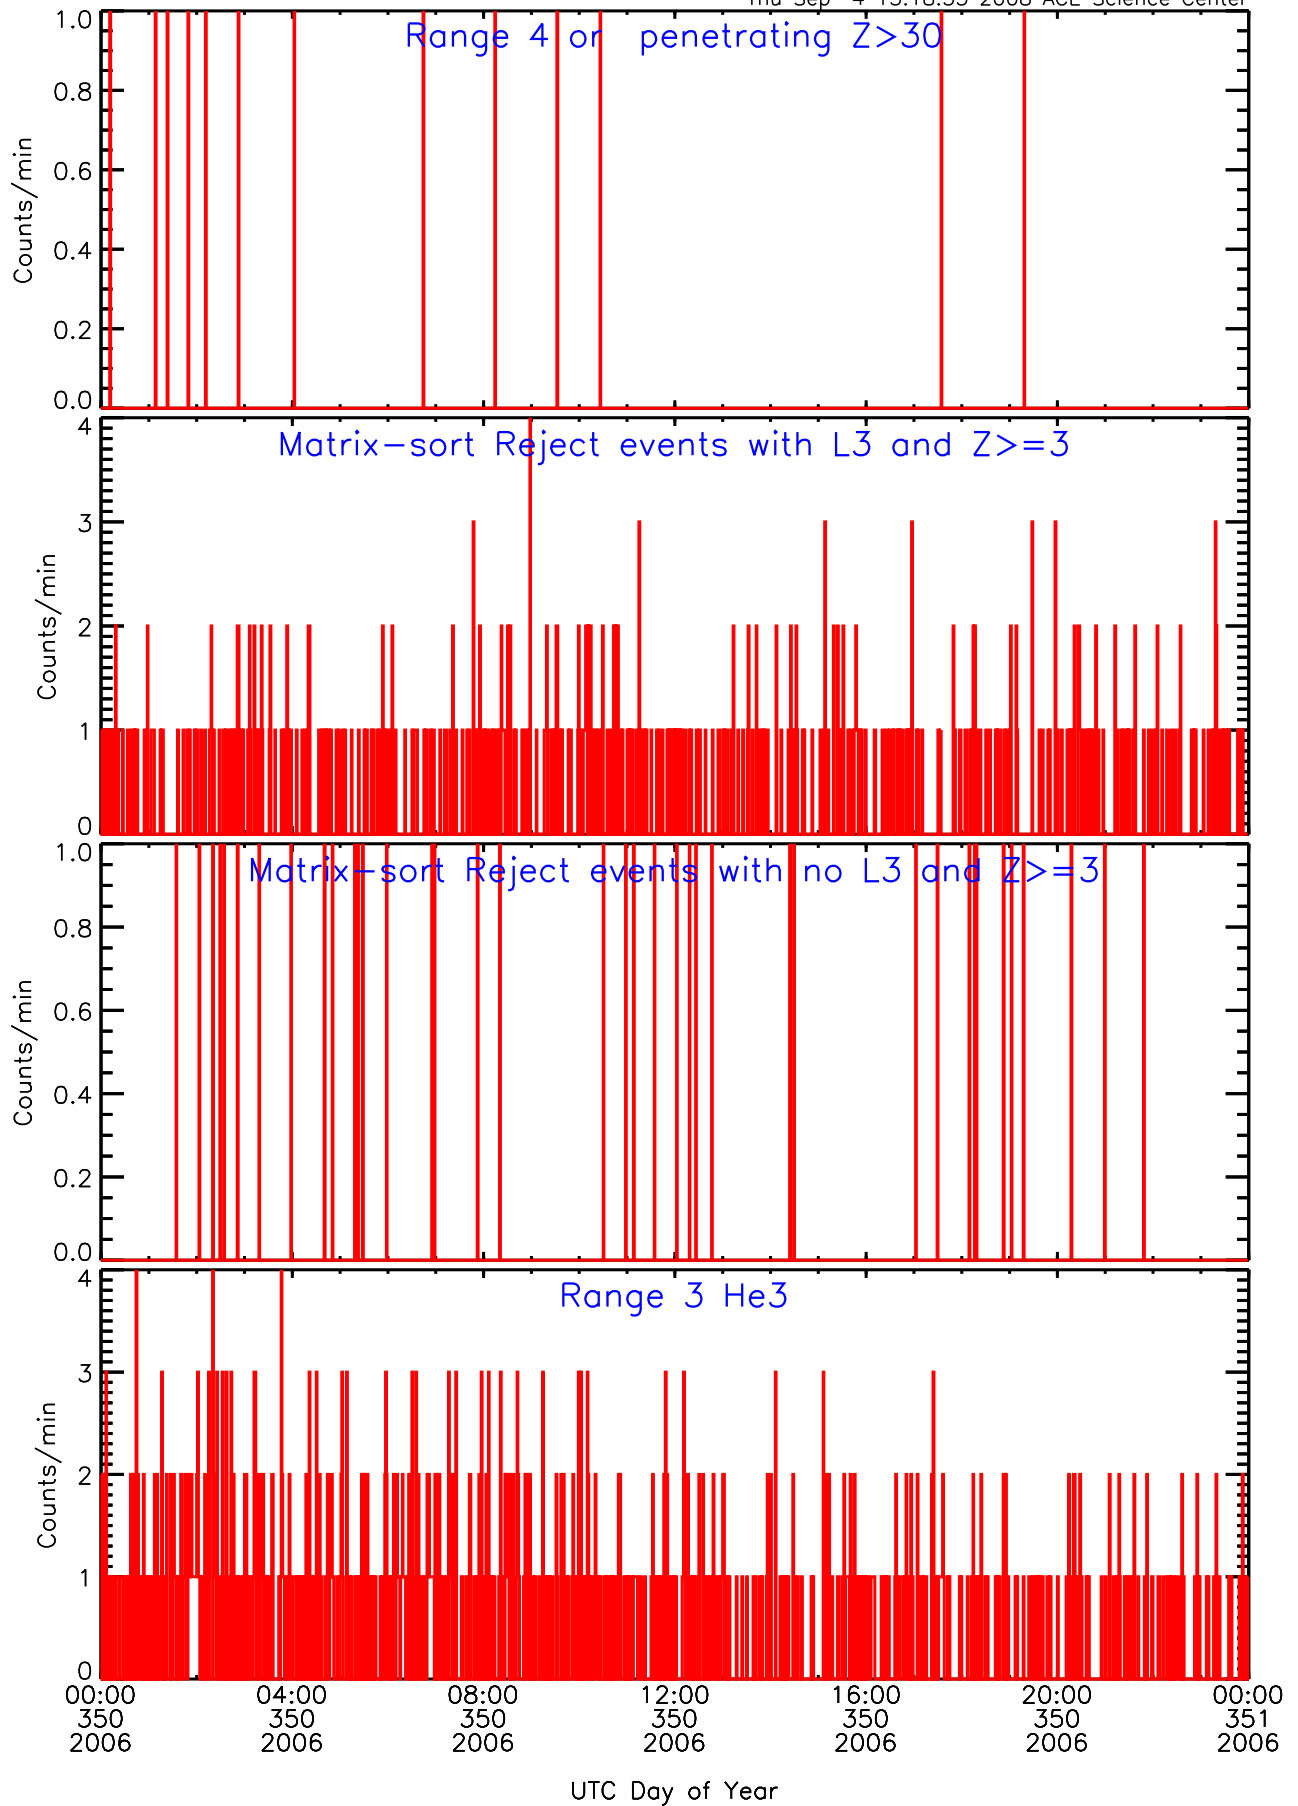

LET behind Livetime/Trigger Data for 2006-350

Thu Sep 4 15:18:49 2008 ACE Science Center

LET behind EVPRATES Data for 2006-350

Thu Sep 4 15:18:17 2008 ACE Science Center

LET behind EVPRATES Data for 2006-350

Thu Sep 4 15:18:17 2008 ACE Science Center

LET behind EVPRATES Data for 2006-350

Thu Sep 4 15:18:18 2008 ACE Science Center

LET behind EVPRATES Data for 2006-350

Thu Sep 4 15:18:18 2008 ACE Science Center

LET behind BUFRATES Data for 2006-350

Thu Sep 4 15:18:32 2008 ACE Science Center

LET behind BUFRATES Data for 2006-350

Thu Sep 4 15:18:32 2008 ACE Science Center

LET behind BUFRATES Data for 2006-350

Thu Sep 4 15:18:33 2008 ACE Science Center

LET behind BUFRATES Data for 2006-350

Thu Sep 4 15:18:33 2008 ACE Science Center

LET behind BUFRATES Data for 2006-350

Thu Sep 4 15:18:33 2008 ACE Science Center

LET behind BUFRATES Data for 2006-350

Thu Sep 4 15:18:33 2008 ACE Science Center