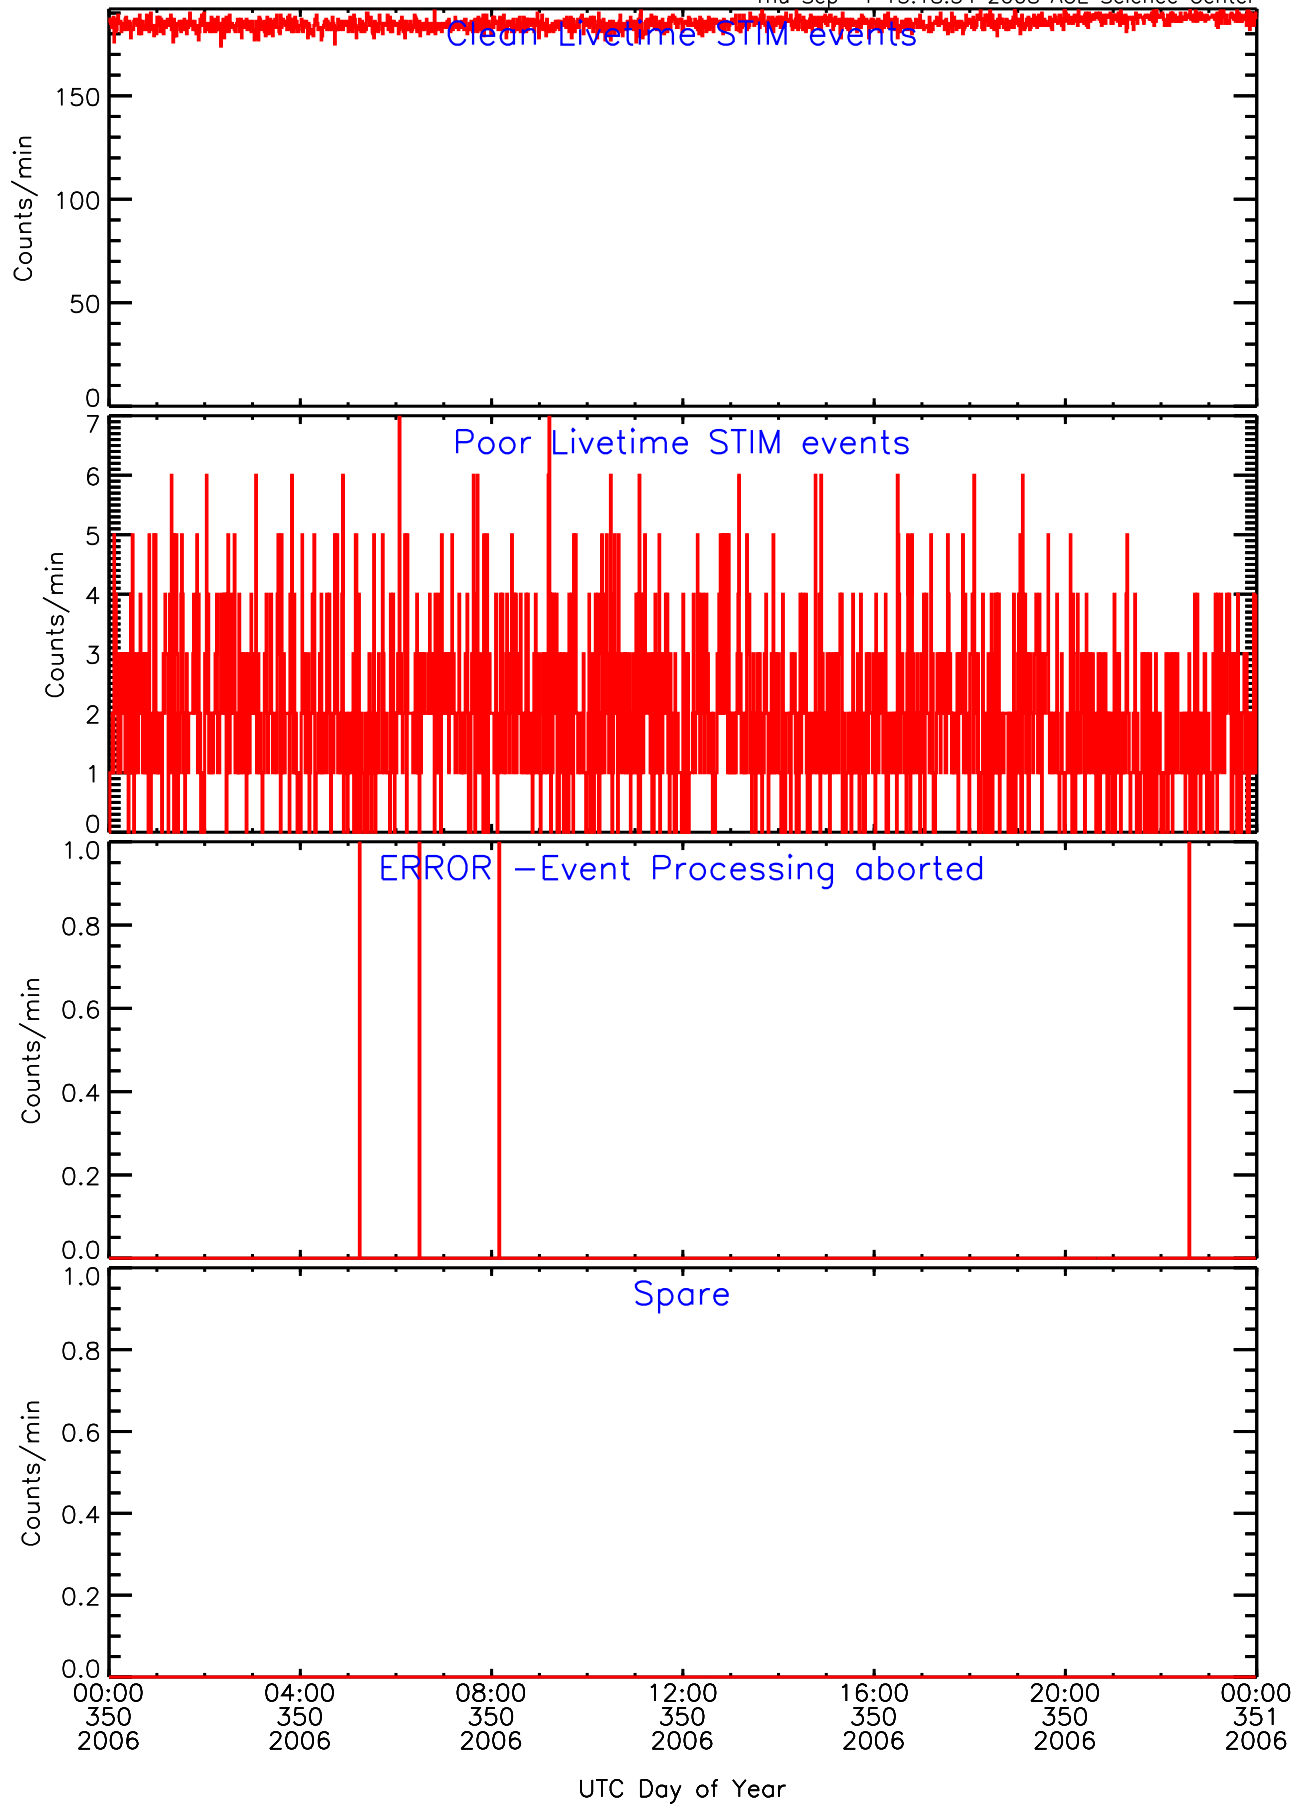

LET behind Livetime/Trigger Data for 2006-350

Thu Sep 4 15:18:49 2008 ACE Science Center

LET behind EVPRATES Data for 2006-350

Thu Sep 4 15:18:17 2008 ACE Science Center

LET behind EVPRATES Data for 2006-350

LET behind BUFRATES Data for 2006-350

Thu Sep 4 15:18:32 2008 ACE Science Center

LET behind BUFRATES Data for 2006-350

Thu Sep 4 15:18:32 2008 ACE Science Center

LET behind BUFRATES Data for 2006-350

Thu Sep 4 15:18:33 2008 ACE Science Center

LET behind BUFRATES Data for 2006-350

Thu Sep 4 15:18:33 2008 ACE Science Center

LET behind BUFRATES Data for 2006-350

Thu Sep 4 15:18:33 2008 ACE Science Center

LET behind BUFRATES Data for 2006-350

Thu Sep 4 15:18:33 2008 ACE Science Center

LET behind BUFRATES Data for 2006-350

Thu Sep 4 15:18:34 2008 ACE Science Center

LET behind BUFRATES Data for 2006-350

Thu Sep 4 15:18:34 2008 ACE Science Center