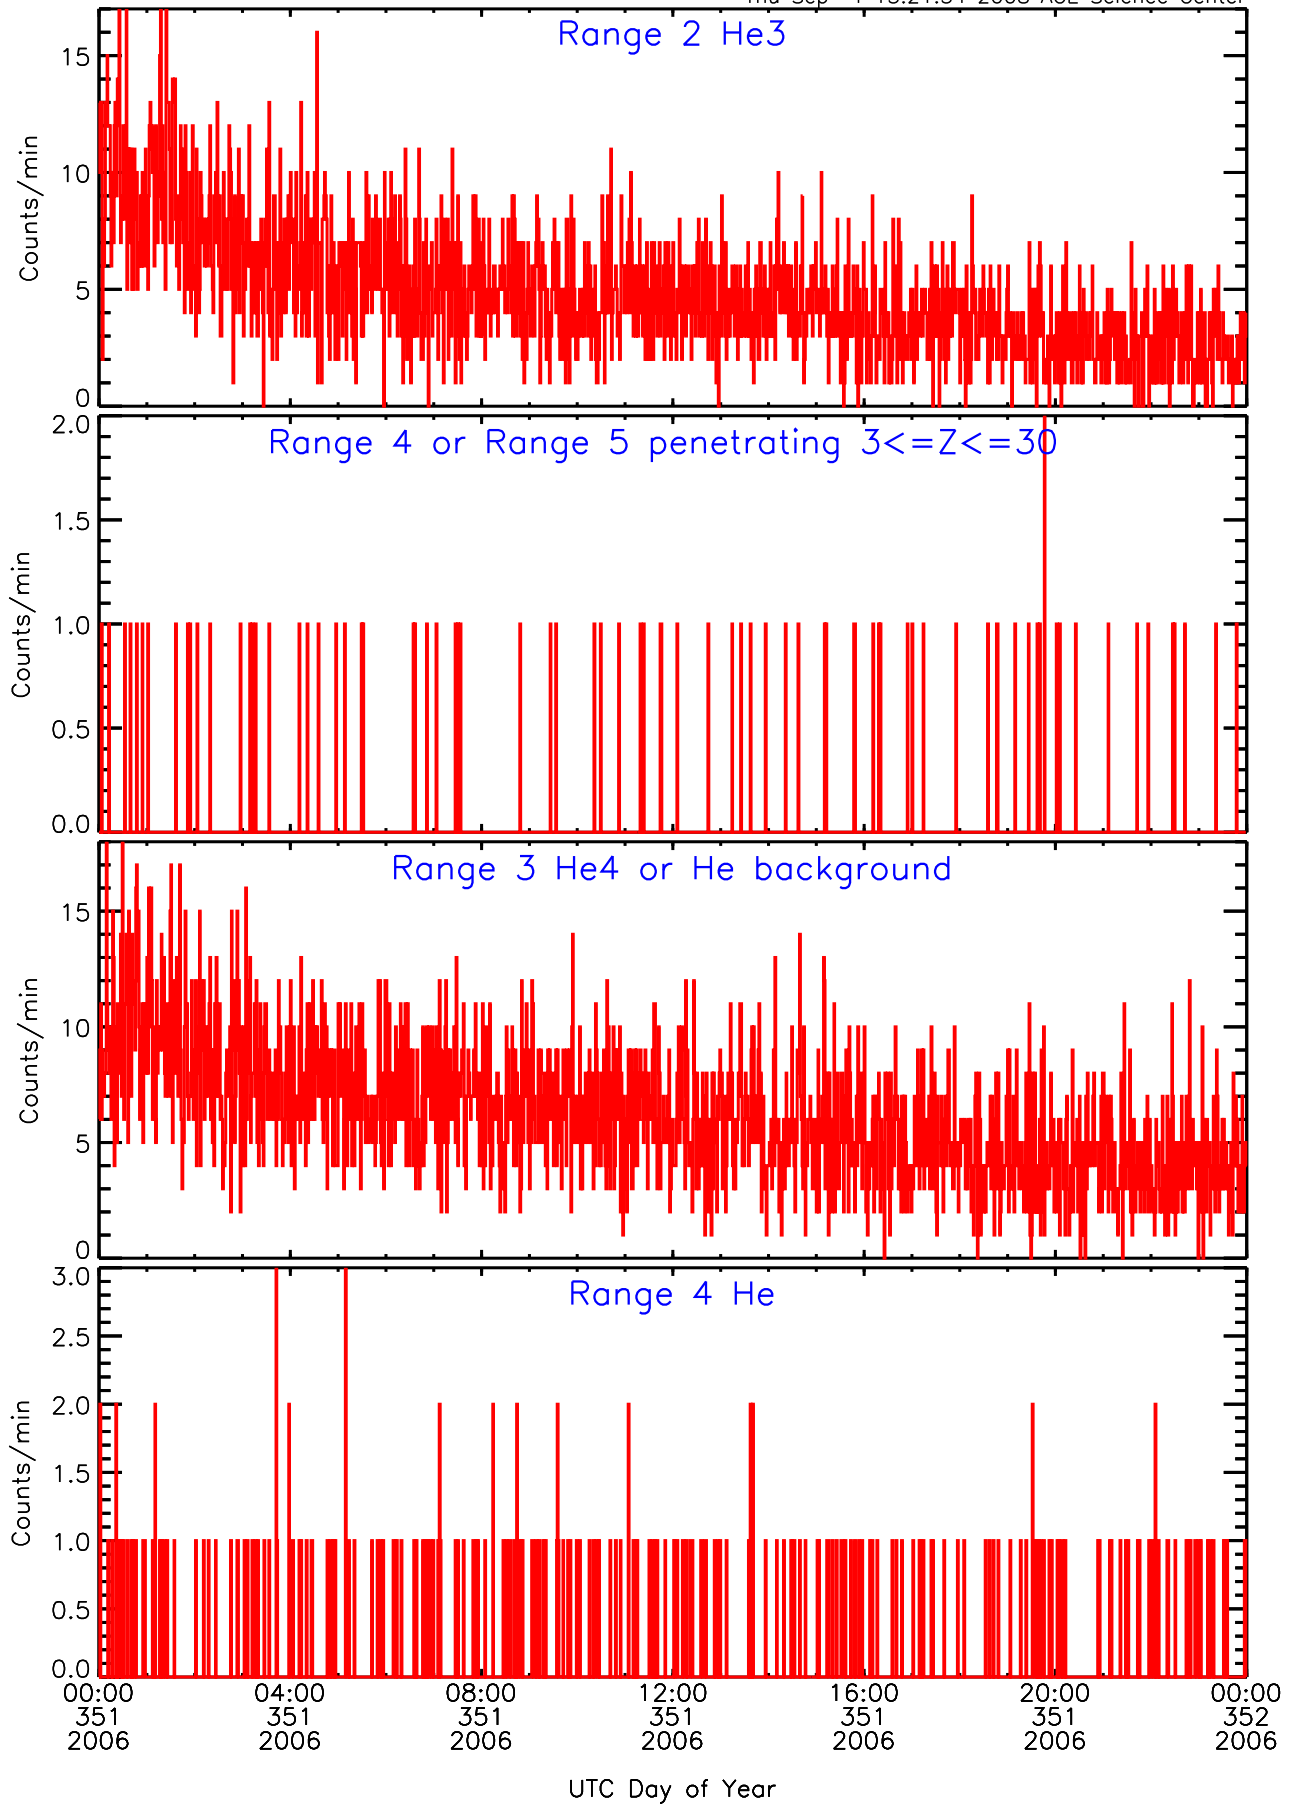

LET behind Livetime/Trigger Data for 2006-351

Thu Sep 4 15:22:09 2008 ACE Science Center

LET behind EVPRATES Data for 2006-351

Thu Sep 4 15:21:38 2008 ACE Science Center

LET behind EVPRATES Data for 2006-351

Thu Sep 4 15:21:38 2008 ACE Science Center

LET behind EVPRATES Data for 2006-351

Thu Sep 4 15:21:38 2008 ACE Science Center

LET behind EVPRATES Data for 2006-351

Thu Sep 4 15:21:38 2008 ACE Science Center

LET behind BUFRATES Data for 2006-351

Thu Sep 4 15:21:53 2008 ACE Science Center

LET behind BUFRATES Data for 2006-351

Thu Sep 4 15:21:53 2008 ACE Science Center

LET behind BUFRATES Data for 2006-351

Thu Sep 4 15:21:53 2008 ACE Science Center

LET behind BUFRATES Data for 2006-351

Thu Sep 4 15:21:54 2008 ACE Science Center

LET behind BUFRATES Data for 2006-351

Thu Sep 4 15:21:54 2008 ACE Science Center

LET behind BUFRATES Data for 2006-351

Thu Sep 4 15:21:54 2008 ACE Science Center