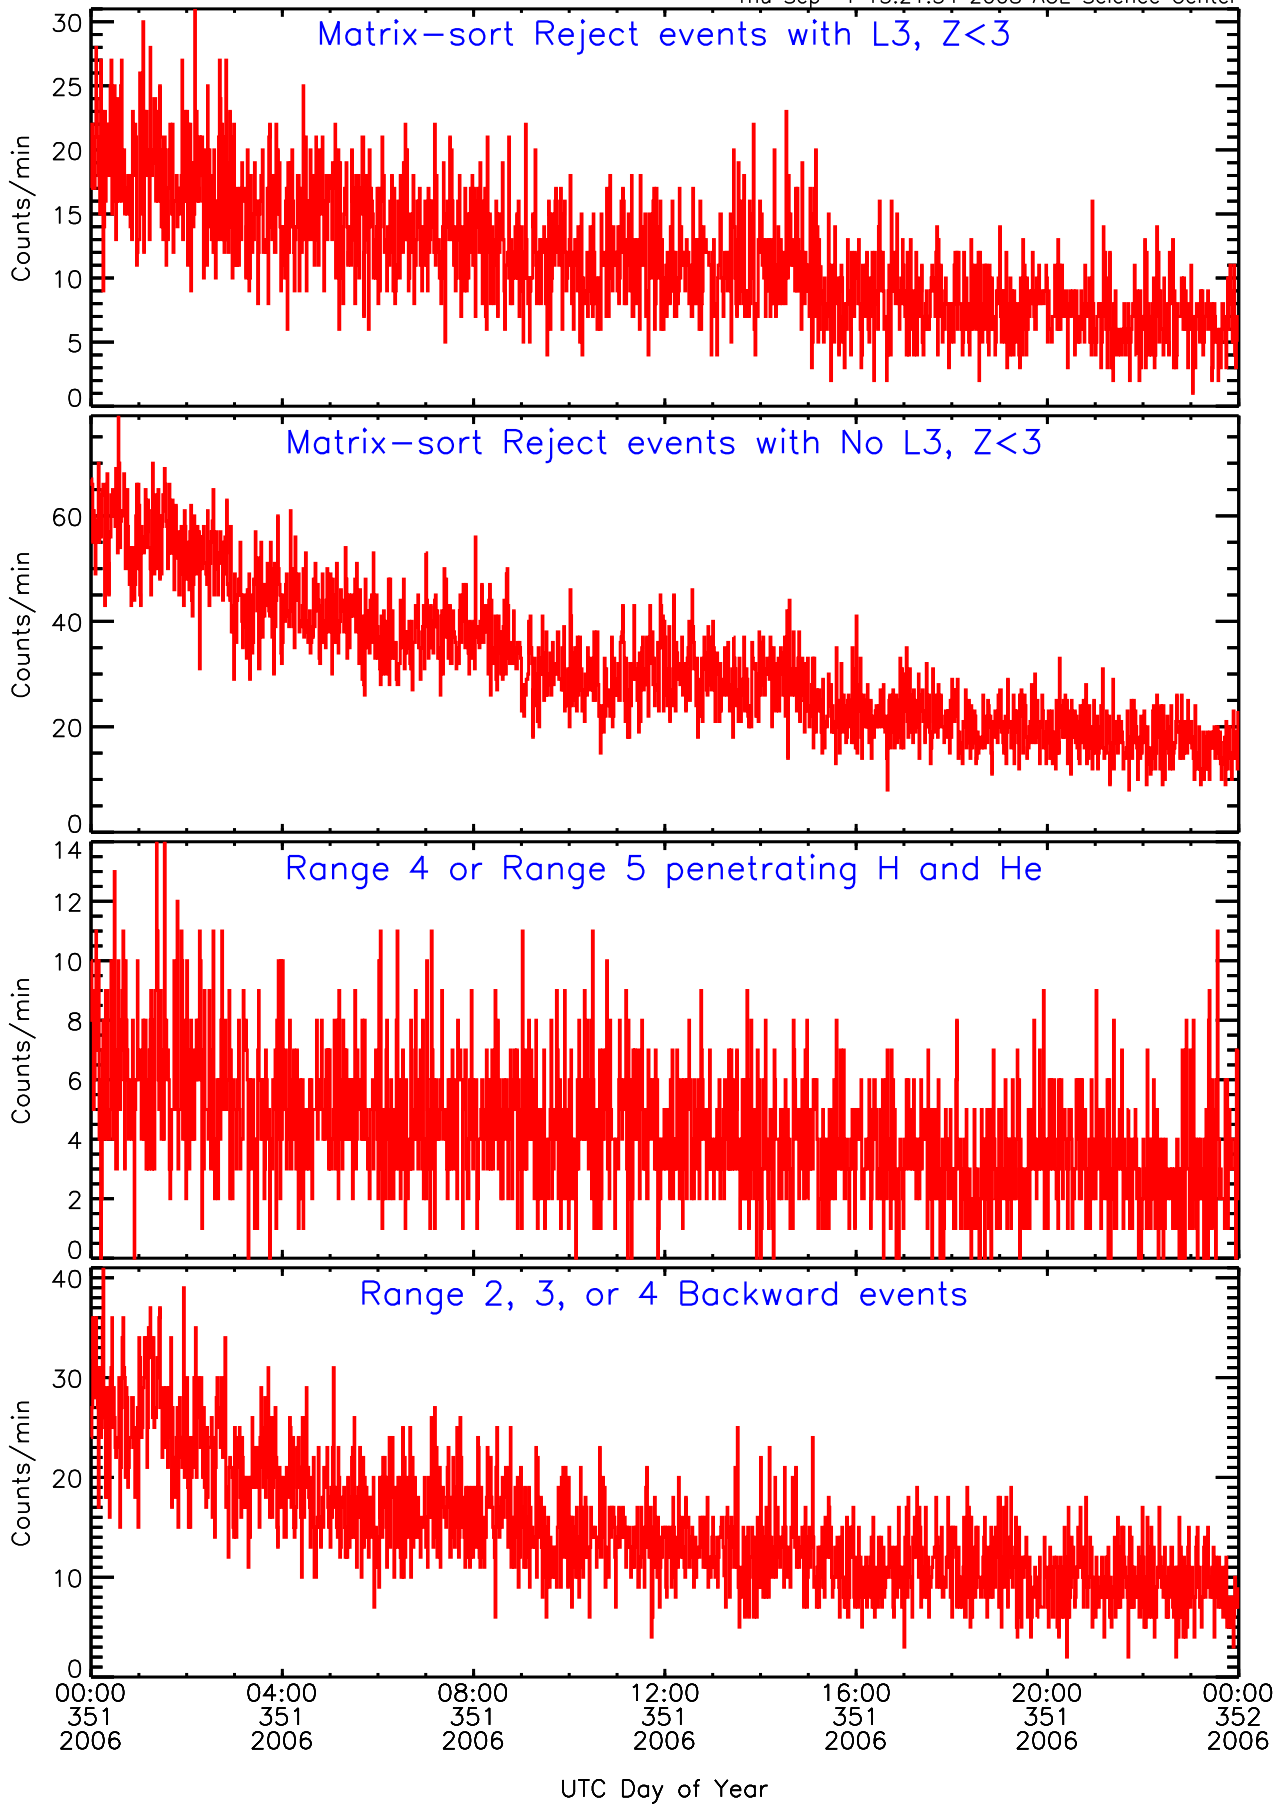

LET behind Livetime/Trigger Data for 2006-351

Thu Sep 4 15:22:09 2008 ACE Science Center

LET behind EVPRATES Data for 2006-351

Thu Sep 4 15:21:38 2008 ACE Science Center

LET behind EVPRATES Data for 2006-351

LET behind BUFRATES Data for 2006-351

Thu Sep 4 15:21:53 2008 ACE Science Center

LET behind BUFRATES Data for 2006-351

Thu Sep 4 15:21:53 2008 ACE Science Center

LET behind BUFRATES Data for 2006-351

Thu Sep 4 15:21:53 2008 ACE Science Center

LET behind BUFRATES Data for 2006-351

Thu Sep 4 15:21:54 2008 ACE Science Center

LET behind BUFRATES Data for 2006-351

Thu Sep 4 15:21:54 2008 ACE Science Center

LET behind BUFRATES Data for 2006-351

Thu Sep 4 15:21:54 2008 ACE Science Center

LET behind BUFRATES Data for 2006-351

Thu Sep 4 15:21:54 2008 ACE Science Center

LET behind BUFRATES Data for 2006-351

Thu Sep 4 15:21:55 2008 ACE Science Center