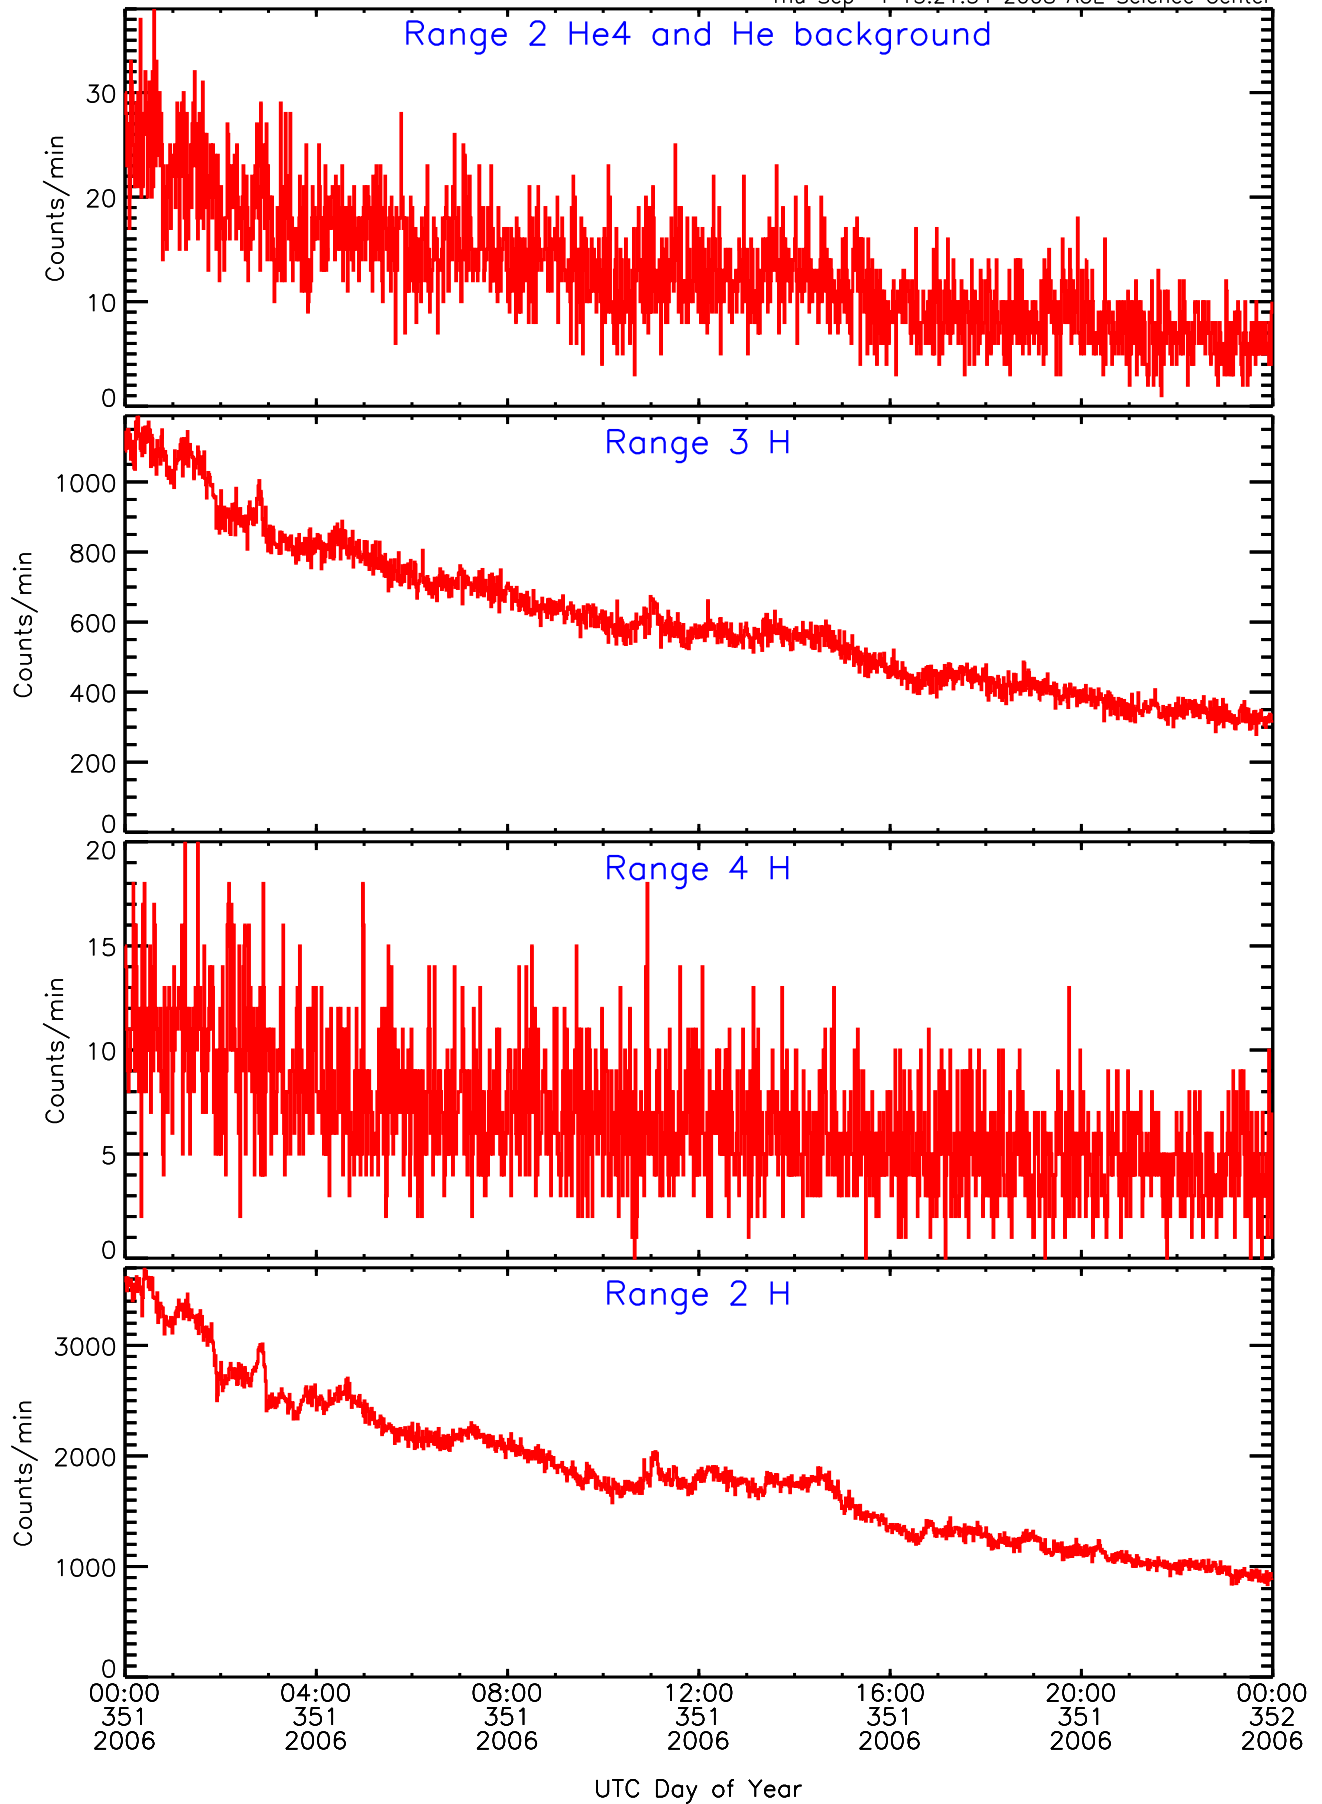

LET behind BUFRATES Data for 2006-351

Thu Sep 4 15:21:53 2008 ACE Science Center

LET behind BUFRATES Data for 2006-351

Thu Sep 4 15:21:53 2008 ACE Science Center

LET behind BUFRATES Data for 2006-351

Thu Sep 4 15:21:53 2008 ACE Science Center

LET behind BUFRATES Data for 2006-351

Thu Sep 4 15:21:54 2008 ACE Science Center

LET behind BUFRATES Data for 2006-351

Thu Sep 4 15:21:54 2008 ACE Science Center

LET behind BUFRATES Data for 2006-351

Thu Sep 4 15:21:54 2008 ACE Science Center