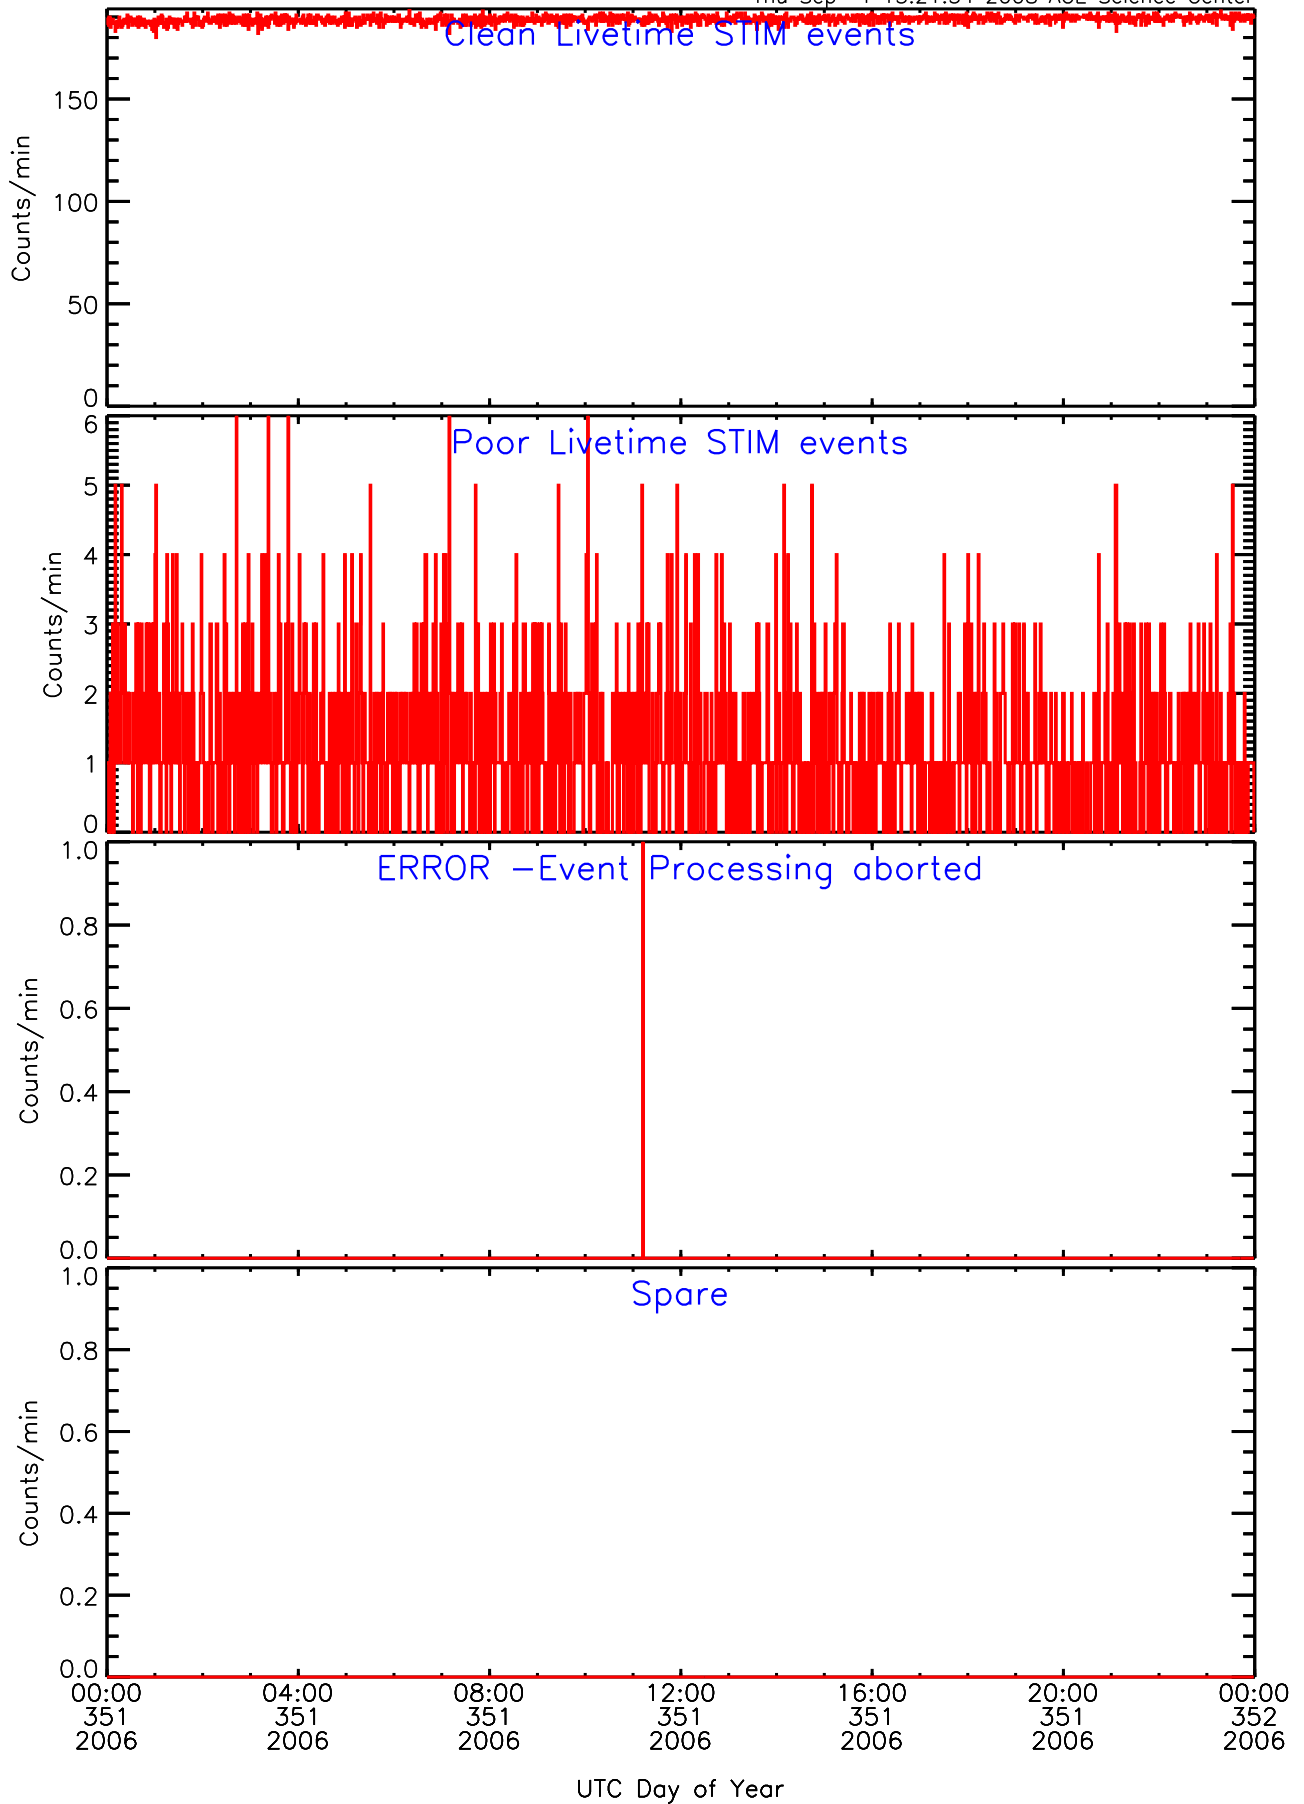

LET behind BUFRATES Data for 2006-351

Thu Sep 4 15:21:54 2008 ACE Science Center