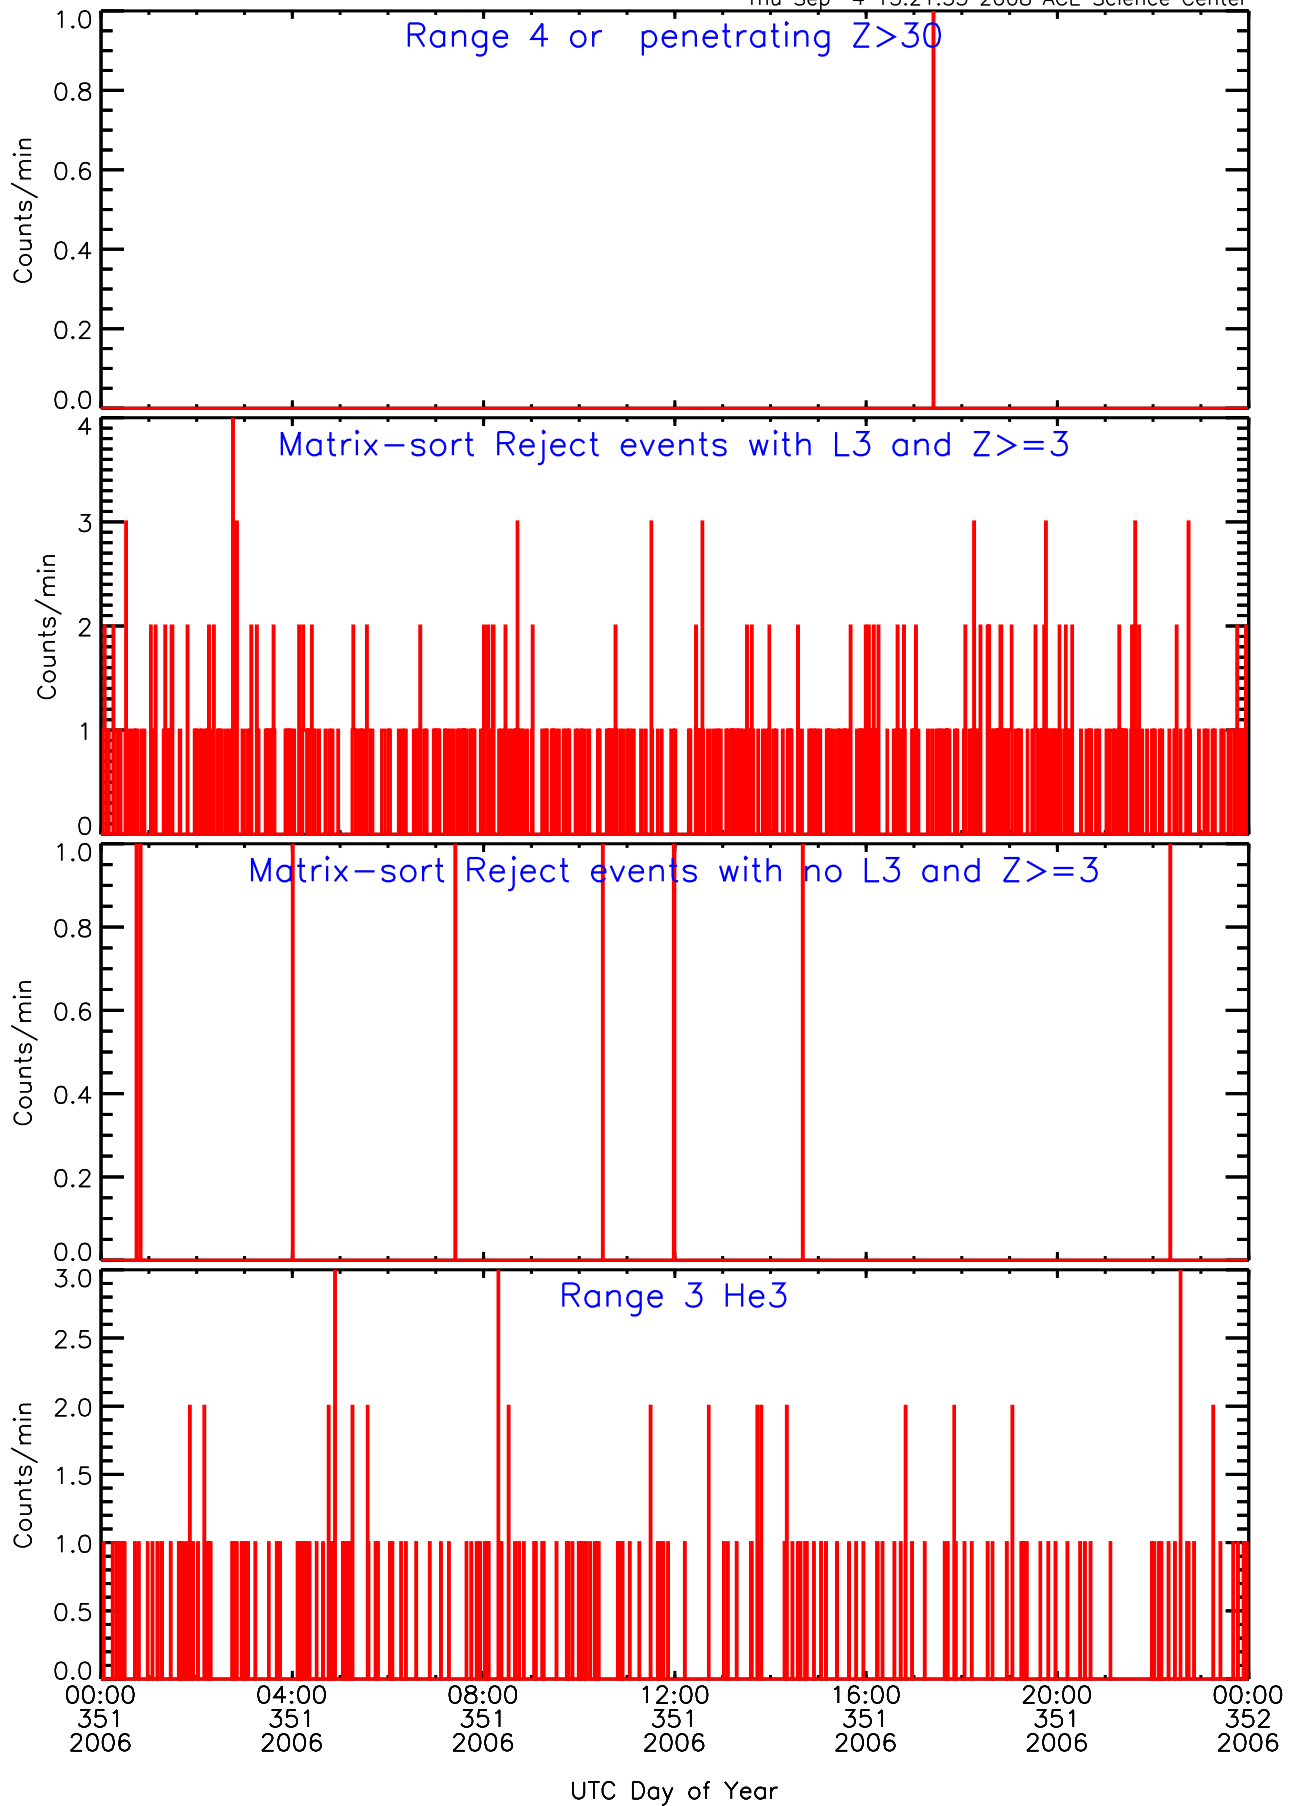

LET behind Livetime/Trigger Data for 2006-351

Thu Sep 4 15:22:09 2008 ACE Science Center

LET behind EVPRATES Data for 2006-351

Thu Sep 4 15:21:38 2008 ACE Science Center

LET behind EVPRATES Data for 2006-351

Thu Sep 4 15:21:38 2008 ACE Science Center

LET behind EVPRATES Data for 2006-351

Thu Sep 4 15:21:38 2008 ACE Science Center

LET behind EVPRATES Data for 2006-351

Thu Sep 4 15:21:38 2008 ACE Science Center

LET behind BUFRATES Data for 2006-351

Thu Sep 4 15:21:53 2008 ACE Science Center

LET behind BUFRATES Data for 2006-351

Thu Sep 4 15:21:53 2008 ACE Science Center

LET behind BUFRATES Data for 2006-351

Thu Sep 4 15:21:53 2008 ACE Science Center

LET behind BUFRATES Data for 2006-351

Thu Sep 4 15:21:54 2008 ACE Science Center

LET behind BUFRATES Data for 2006-351

Thu Sep 4 15:21:54 2008 ACE Science Center

LET behind BUFRATES Data for 2006-351

Thu Sep 4 15:21:54 2008 ACE Science Center