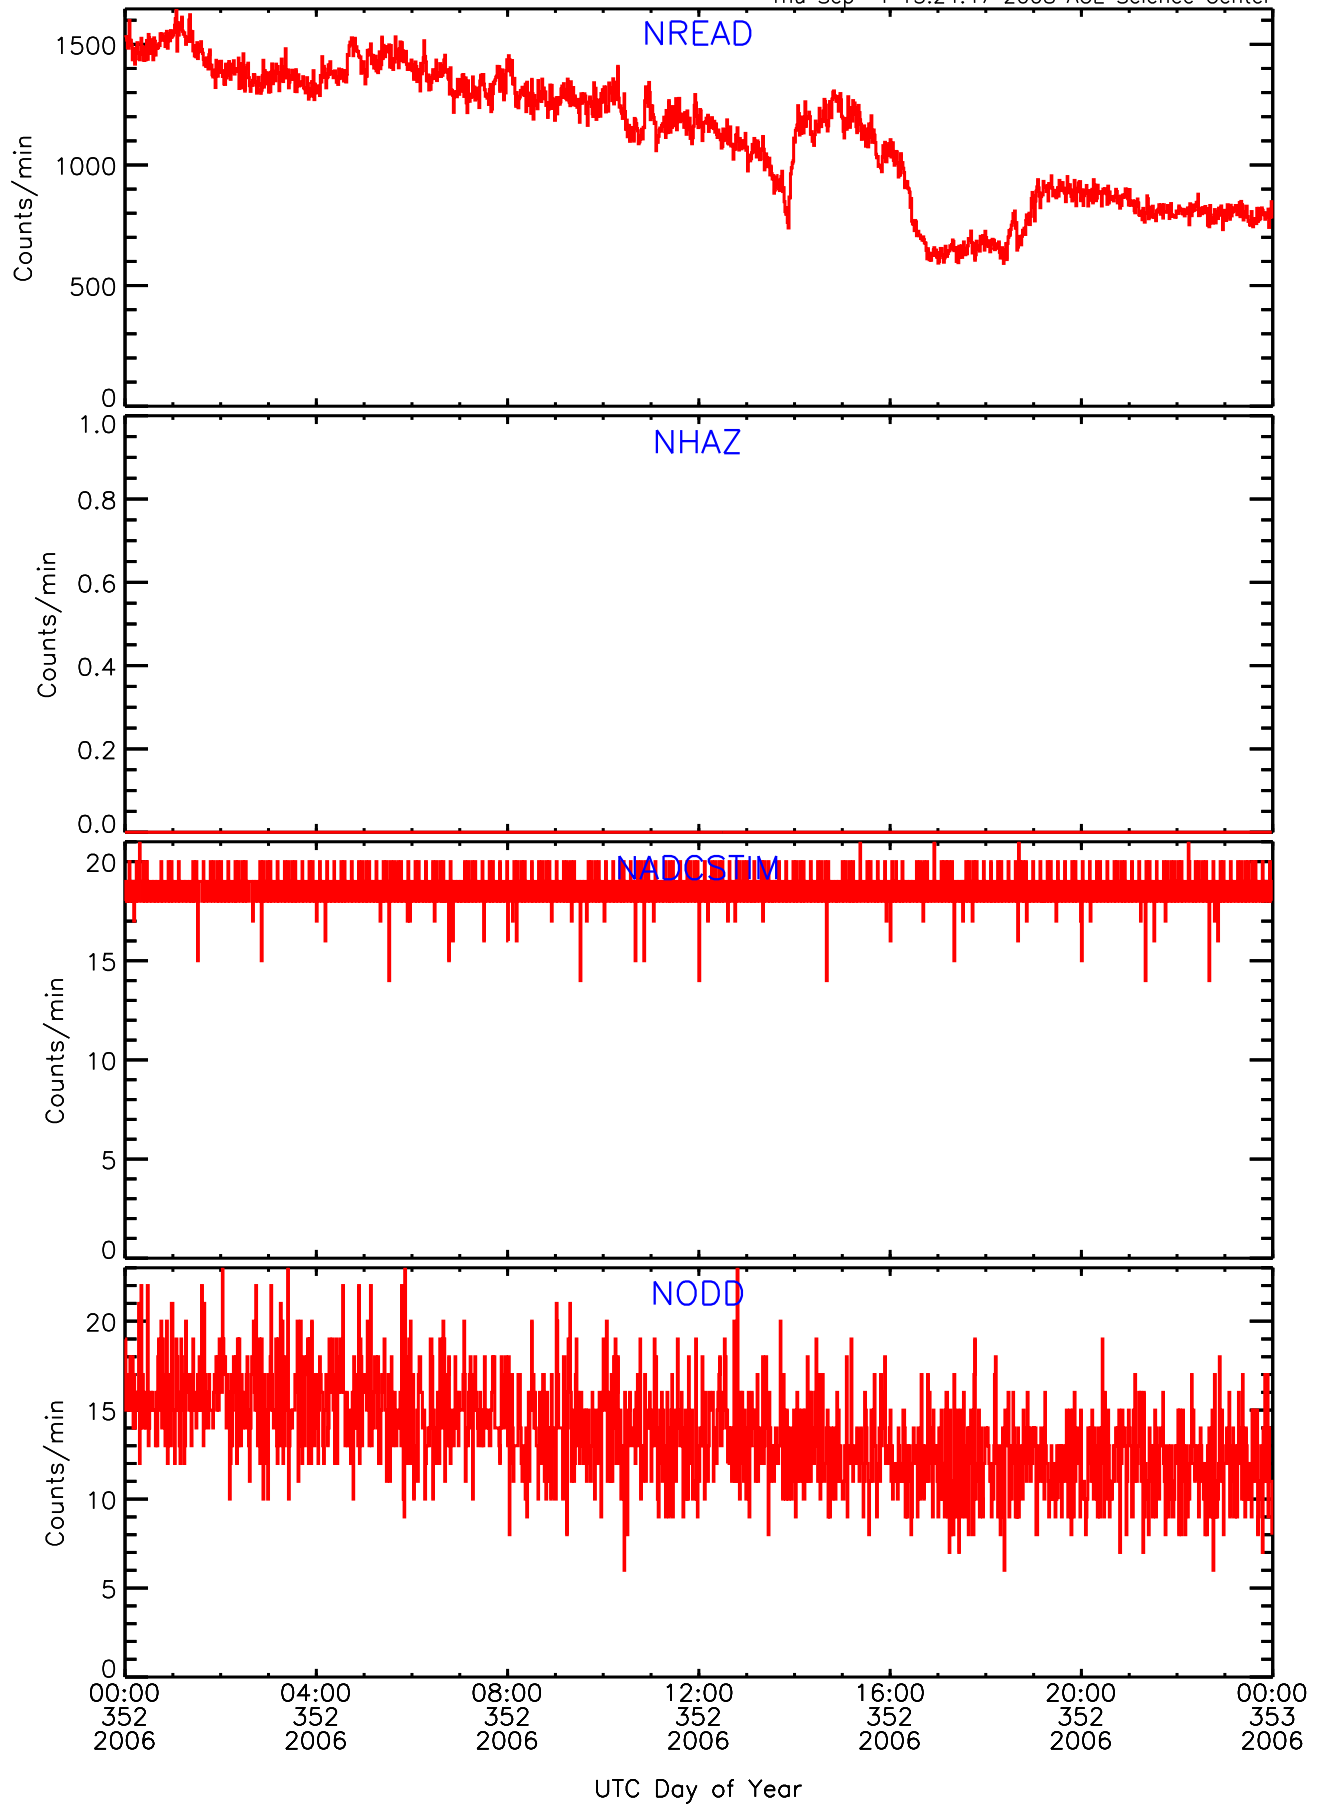

# LET behind Livetime/Trigger Data for 2006-352

Thu Sep 4 15:25:19 2008 ACE Science Center

# LET behind EVPRATES Data for 2006-352

Thu Sep 4 15:24:47 2008 ACE Science Center