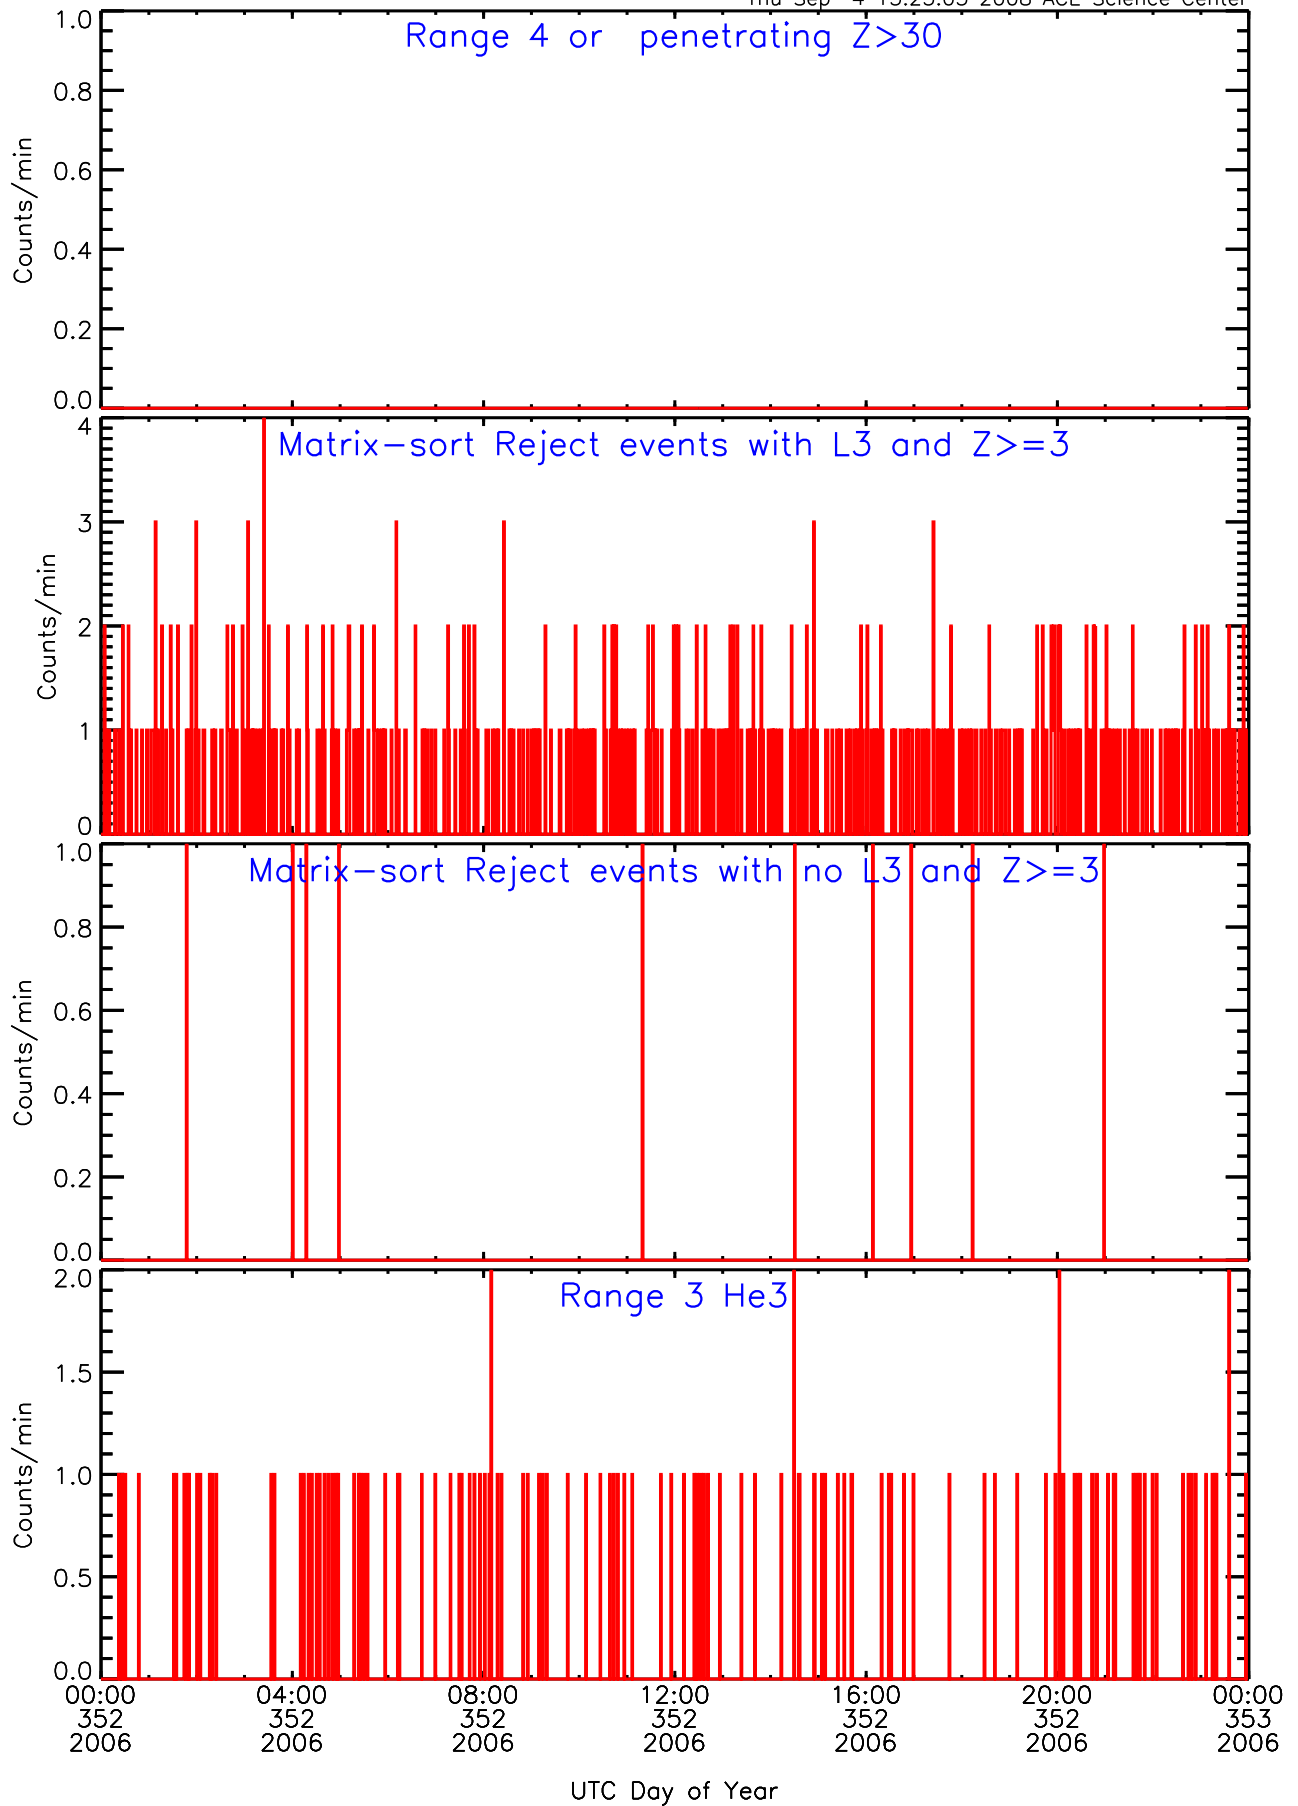

LET behind BUFRATES Data for 2006-352

Thu Sep 4 15:25:03 2008 ACE Science Center