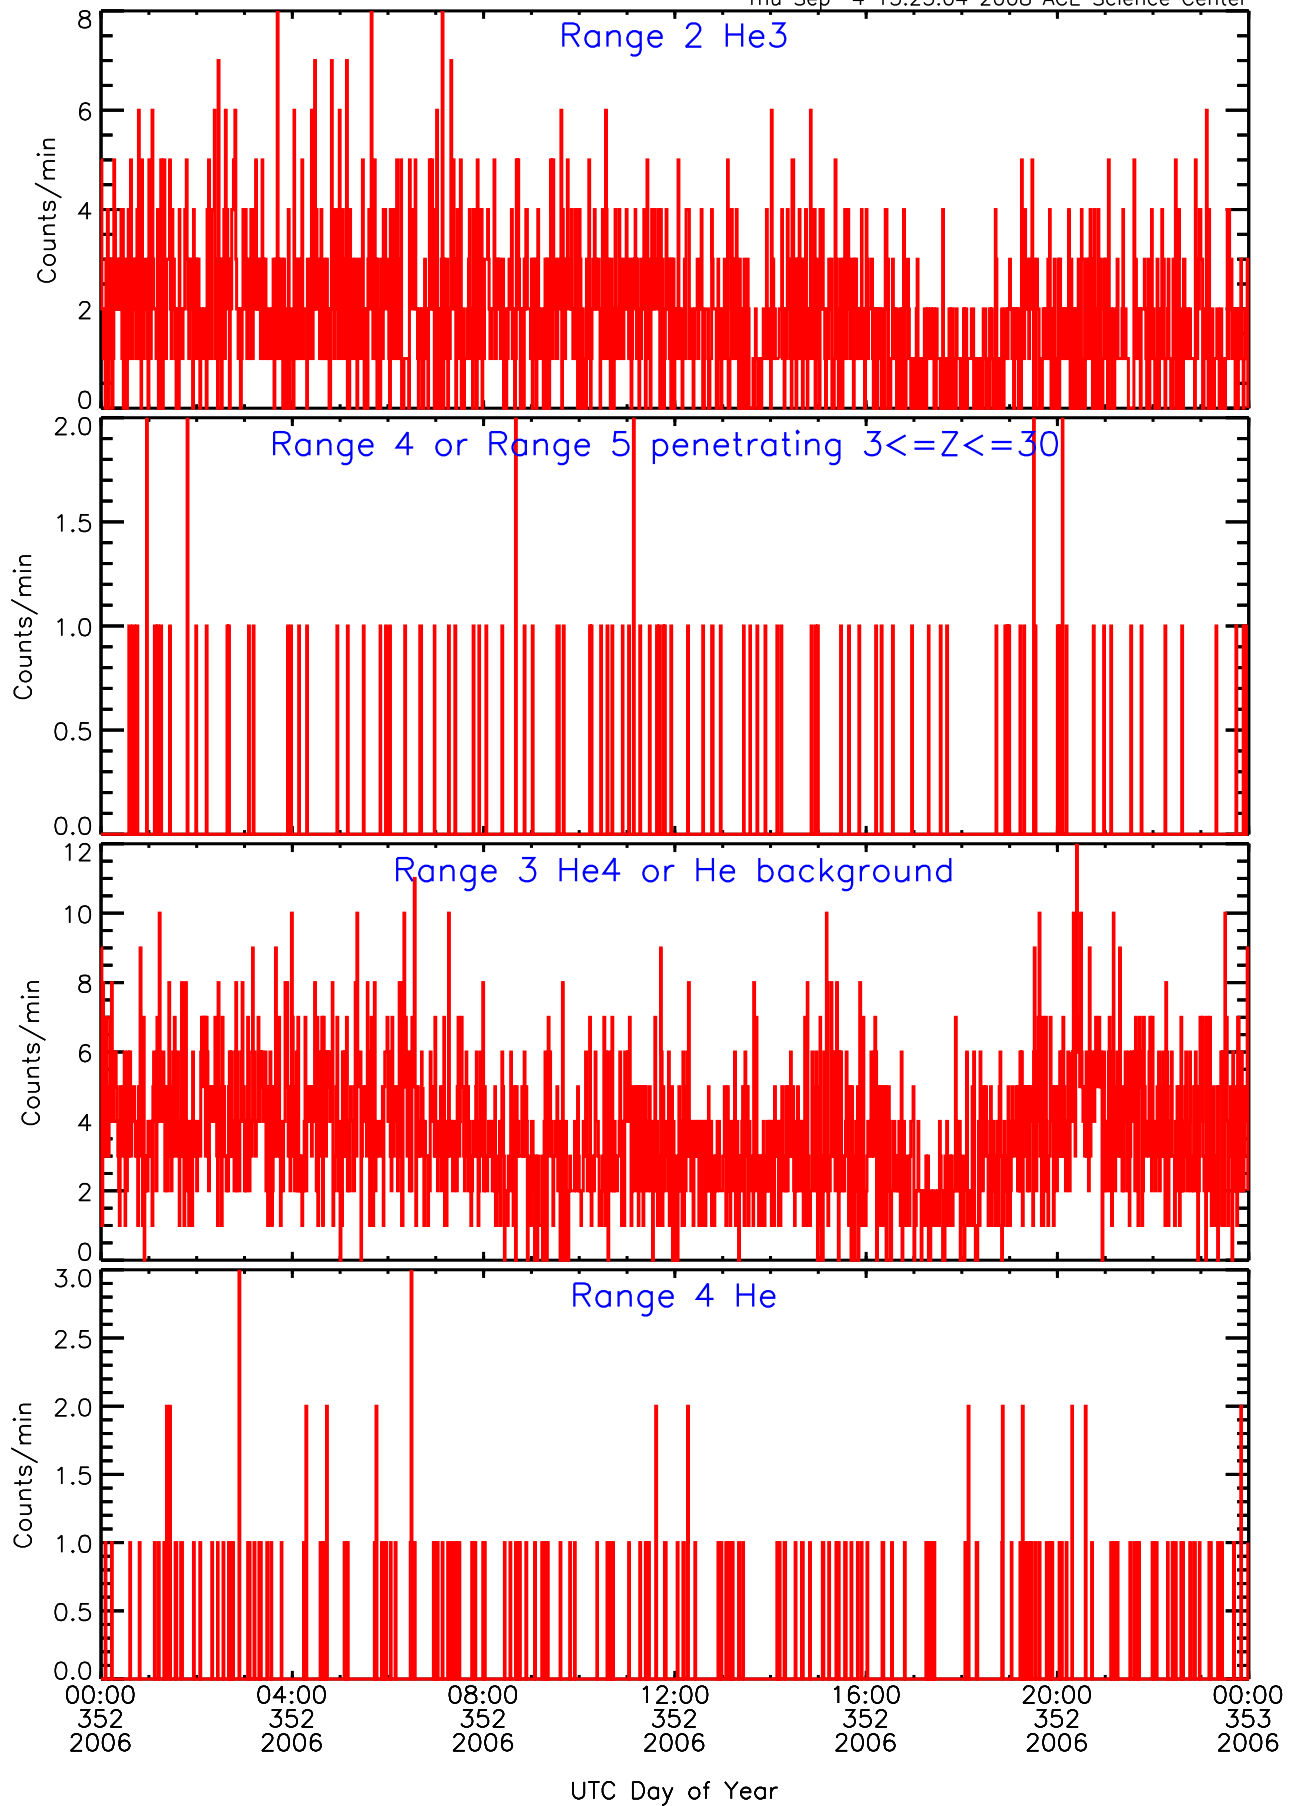

LET behind BUFRATES Data for 2006-352

Thu Sep 4 15:25:04 2008 ACE Science Center