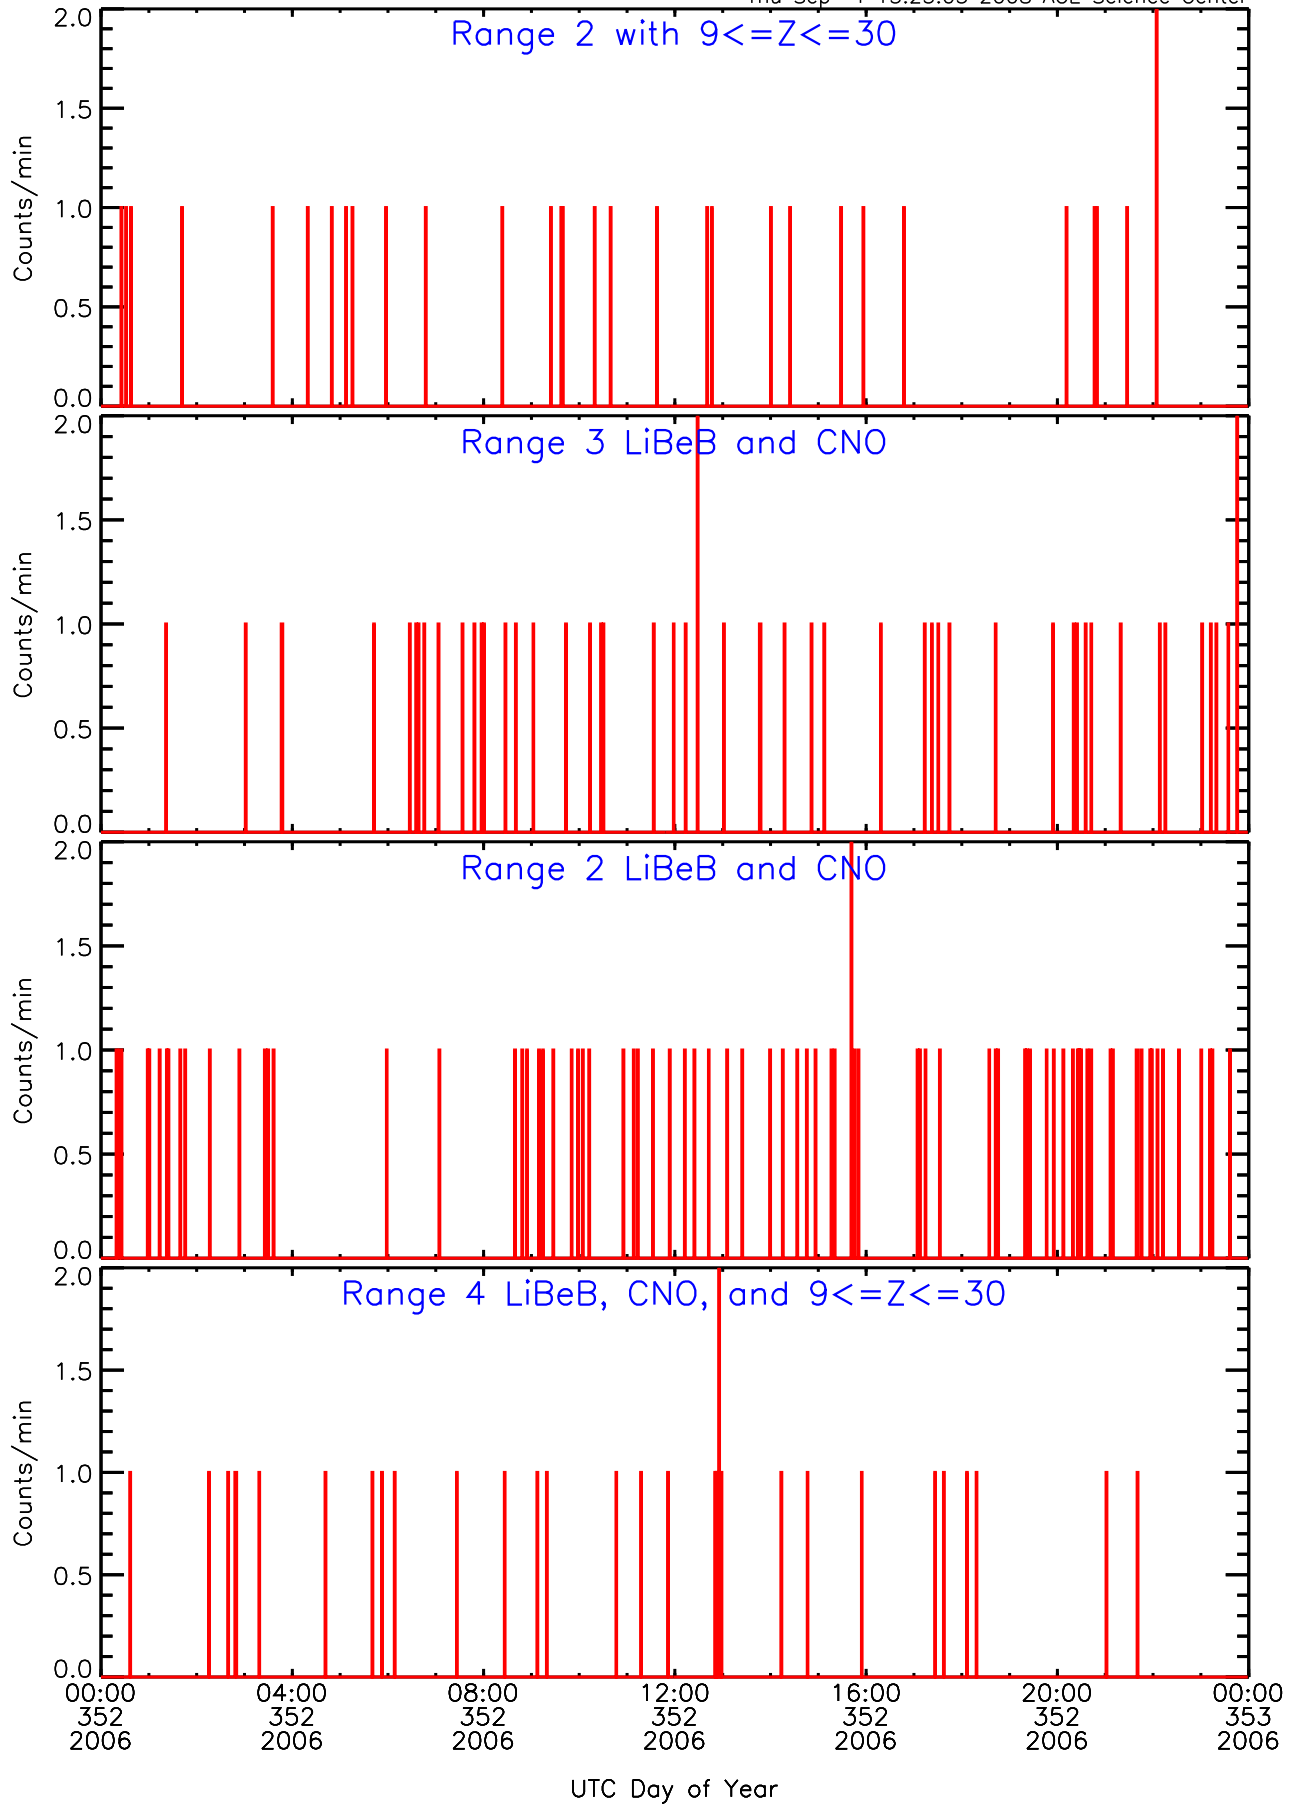

LET behind BUFRATES Data for 2006-352

Thu Sep 4 15:25:03 2008 ACE Science Center