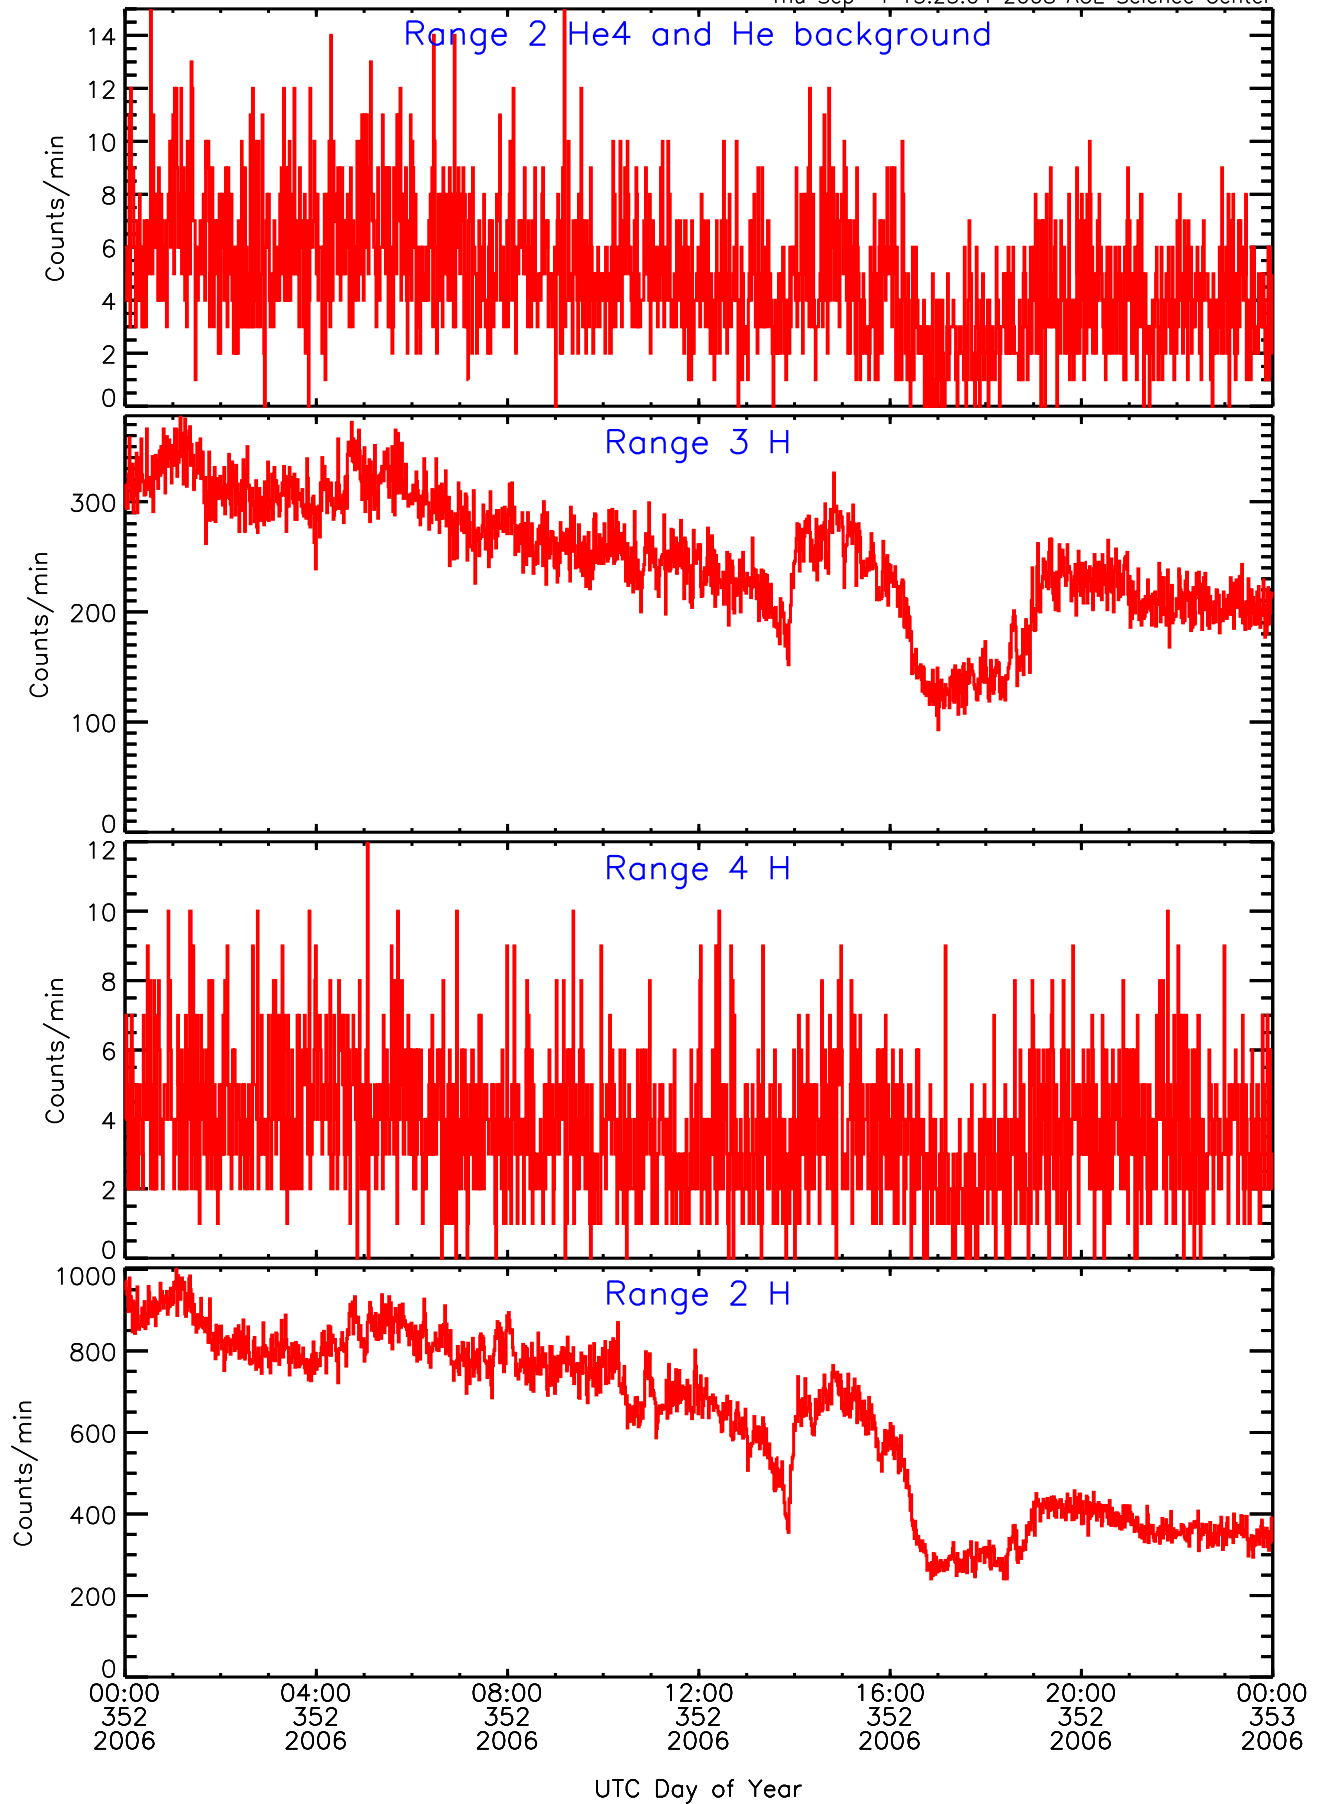

LET behind BUFRATES Data for 2006-352

Thu Sep 4 15:25:04 2008 ACE Science Center