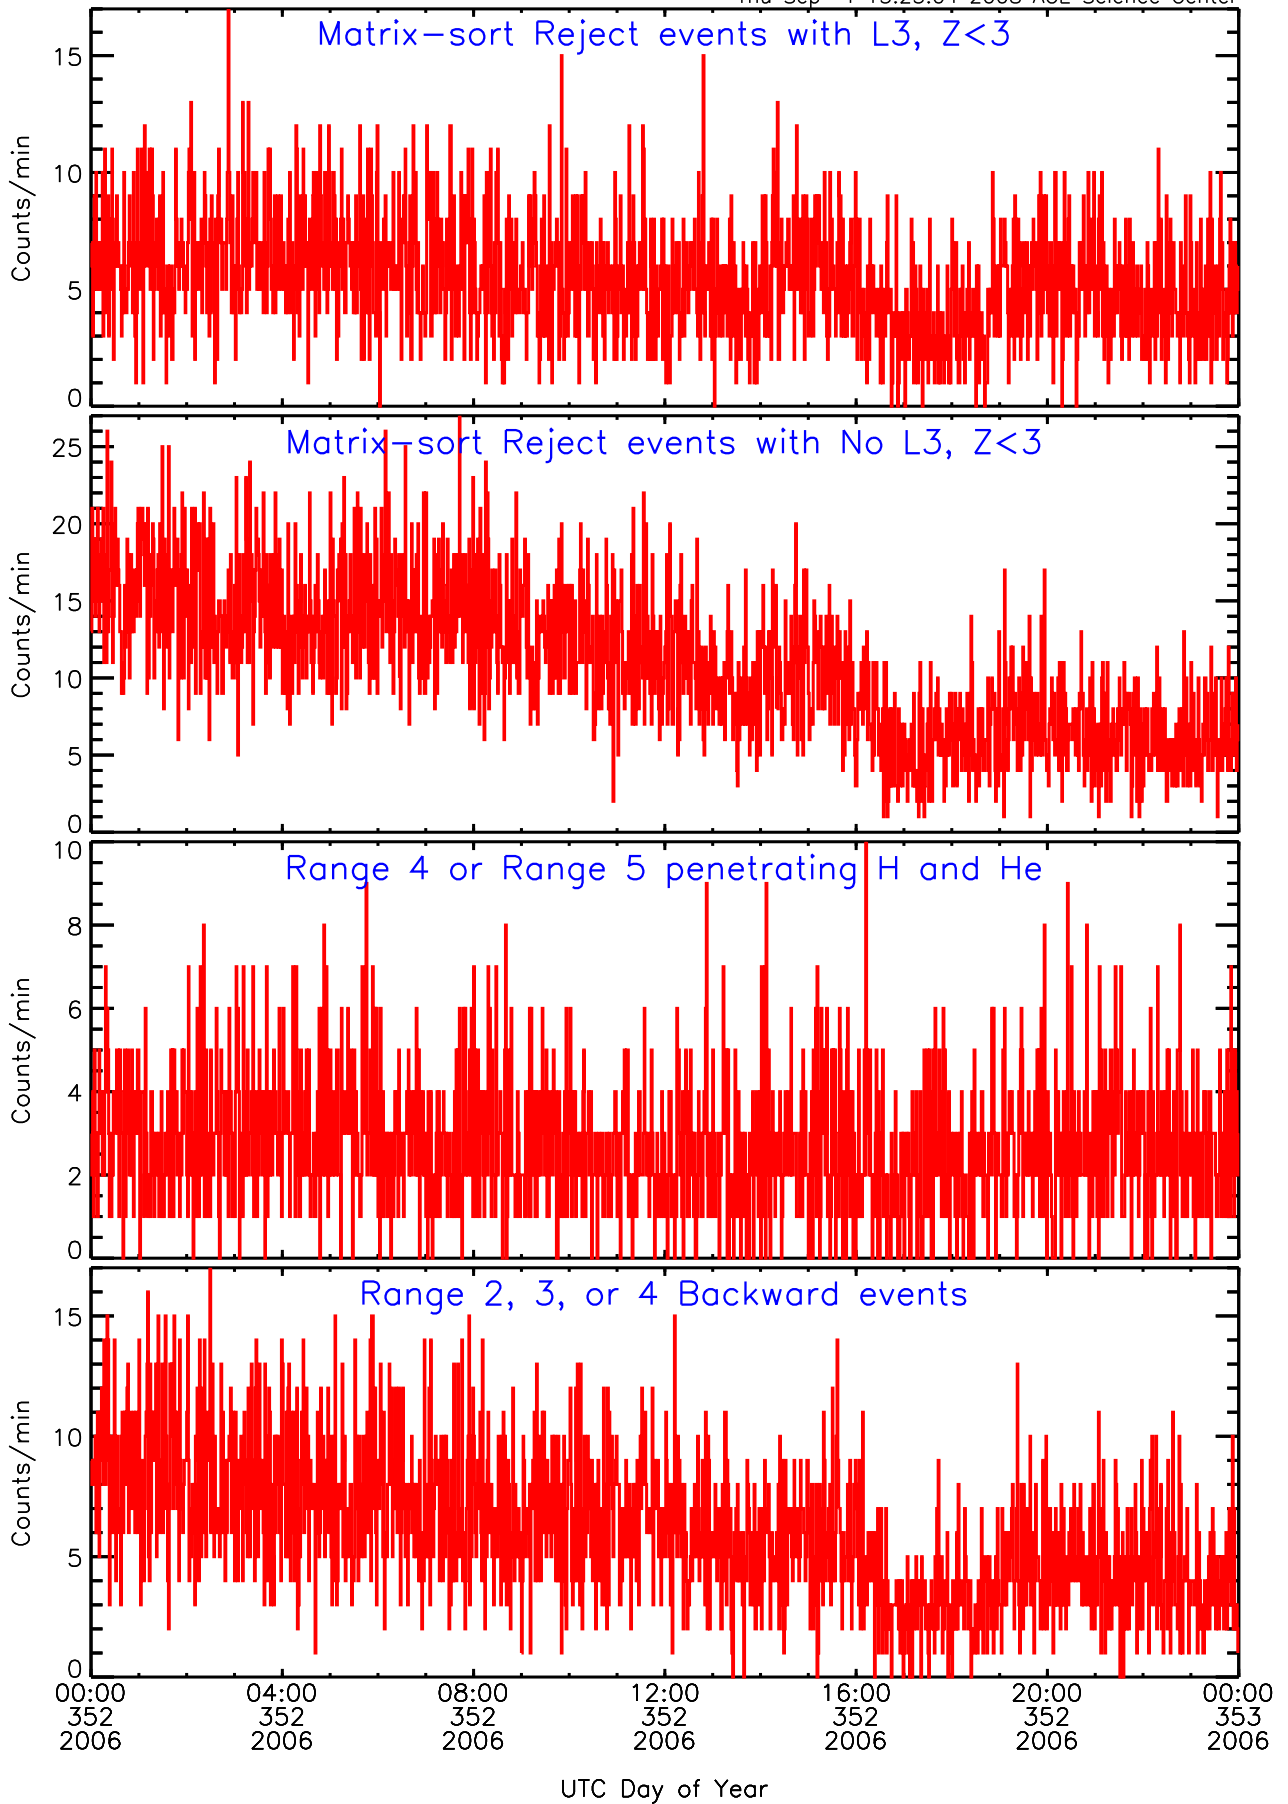

LET behind BUFRATES Data for 2006-352

Thu Sep 4 15:25:04 2008 ACE Science Center