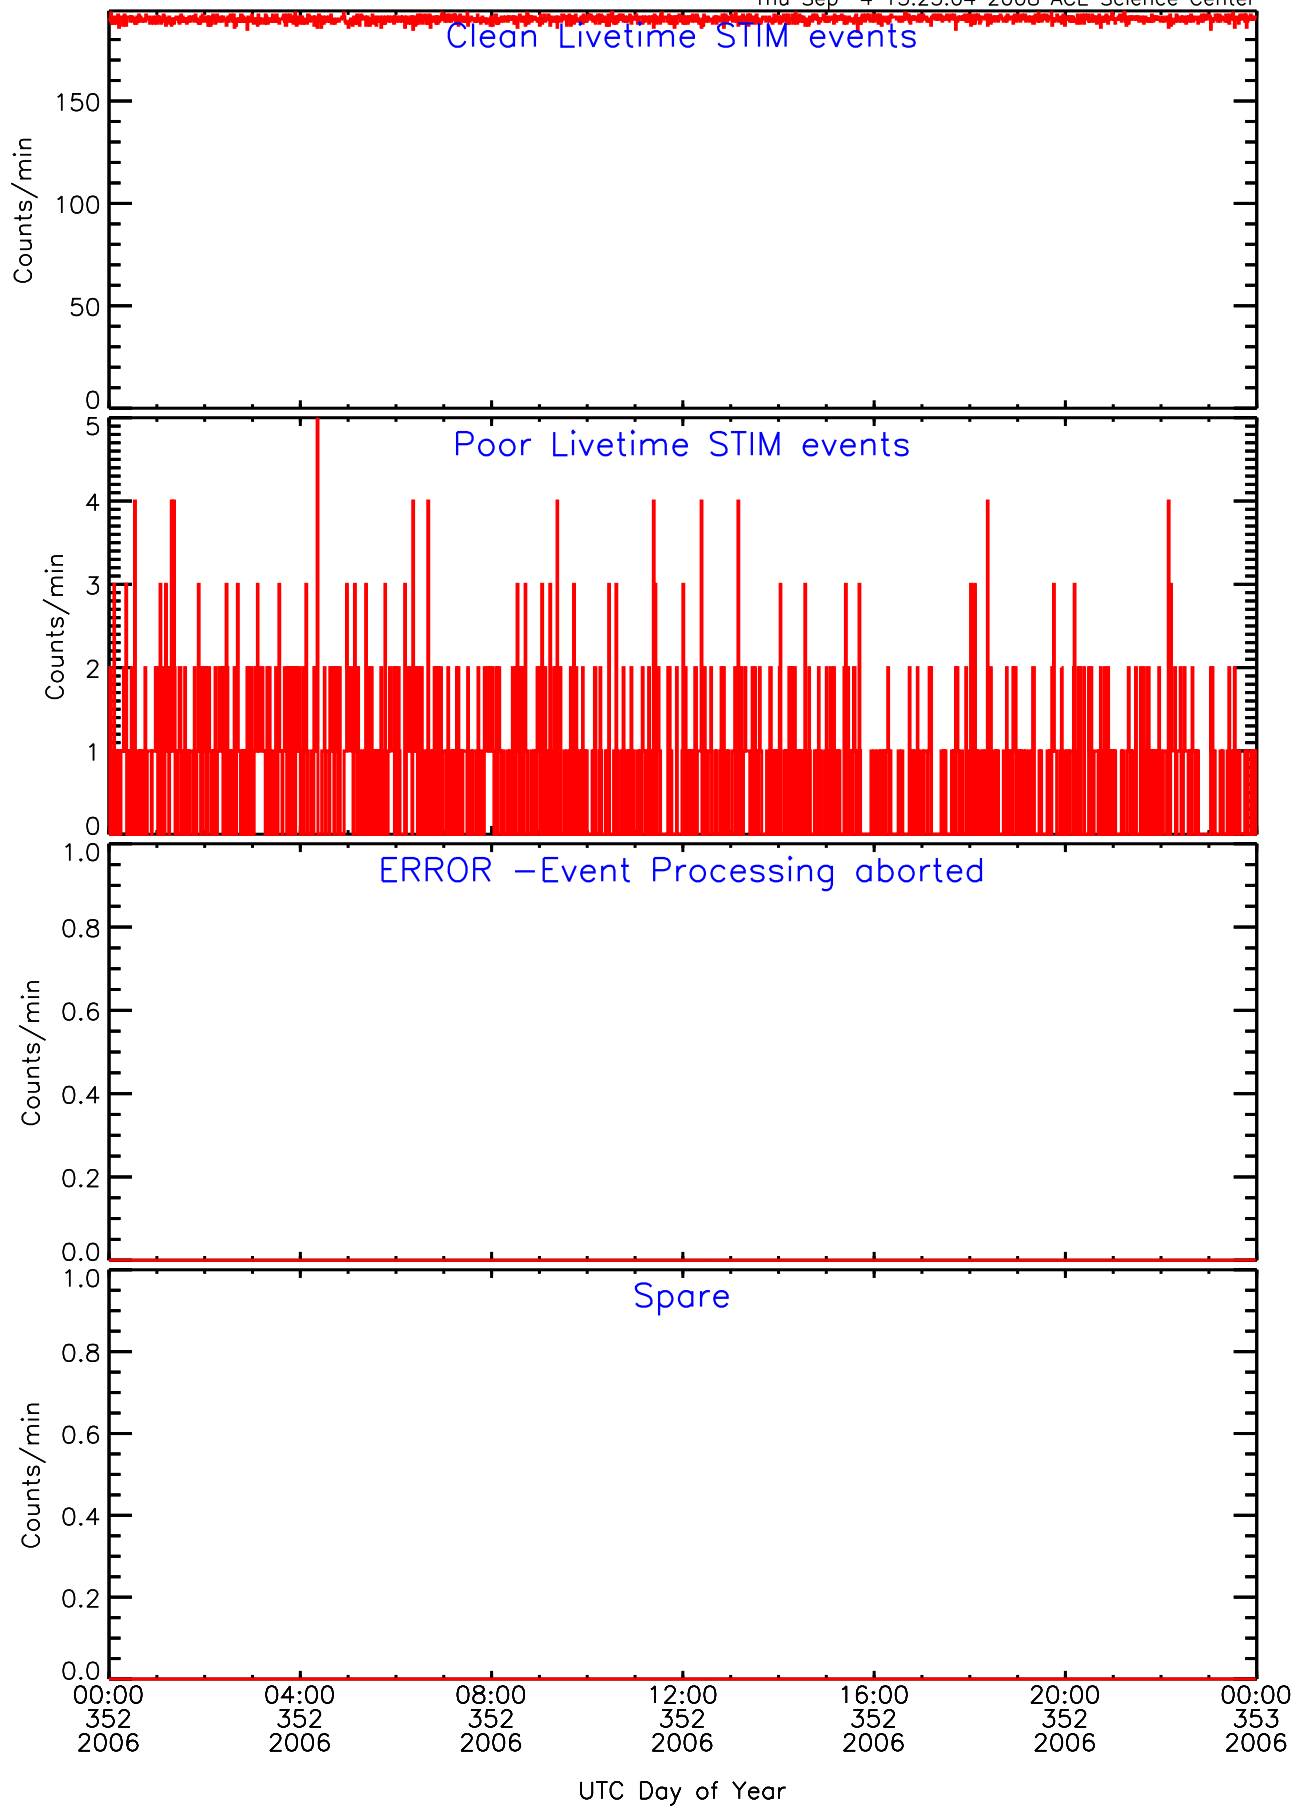

LET behind BUFRATES Data for 2006-352

Thu Sep 4 15:25:04 2008 ACE Science Center