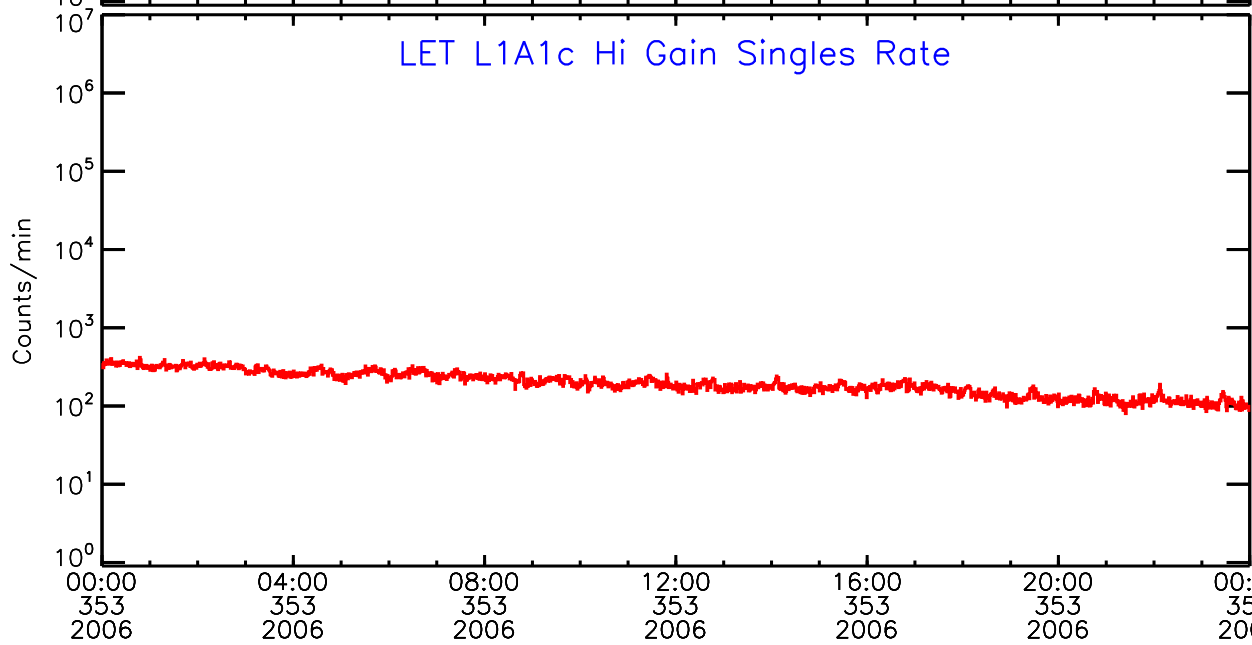

LET behind Hi-Gain SINGLES RATES Data for 2006-353

Thu Sep 4 15:28:44 2008 ACE Science Center

LET behind Hi-Gain SINGLES RATES Data for 2006-353

Thu Sep 4 15:28:44 2008 ACE Science Center

UTC Day of Year

LET behind Hi-Gain SINGLES RATES Data for 2006-353