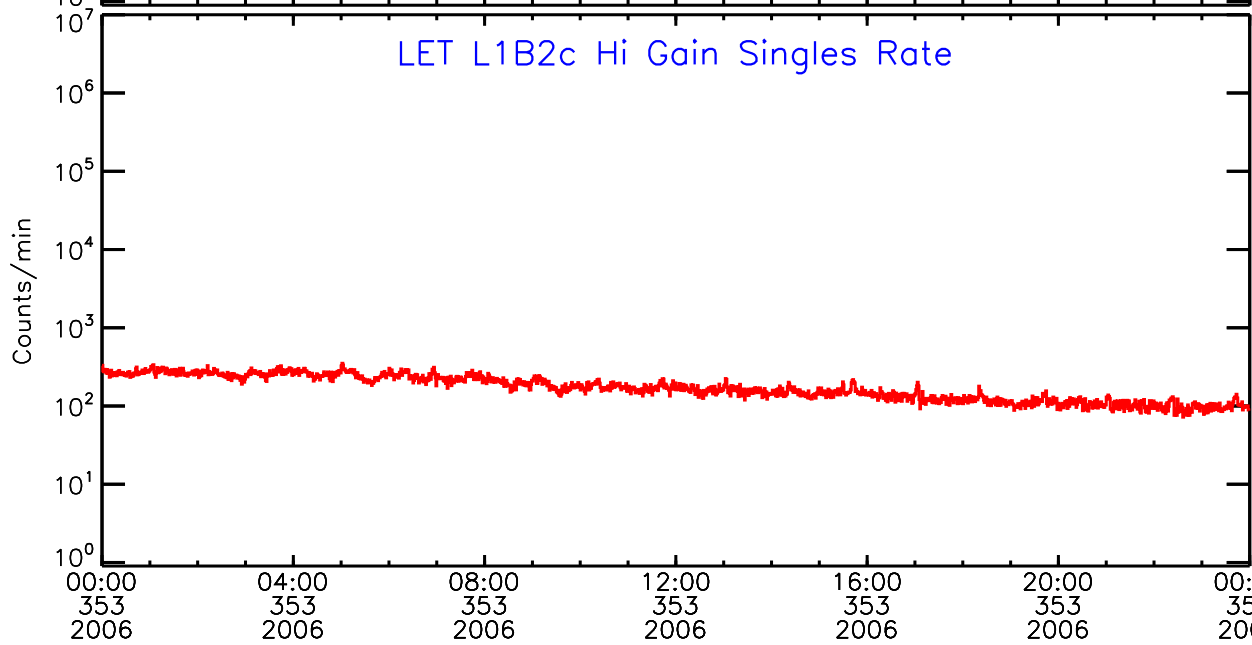

LET behind Hi-Gain SINGLES RATES Data for 2006-353

Thu Sep 4 15:28:45 2008 ACE Science Center

UTC Day of Year