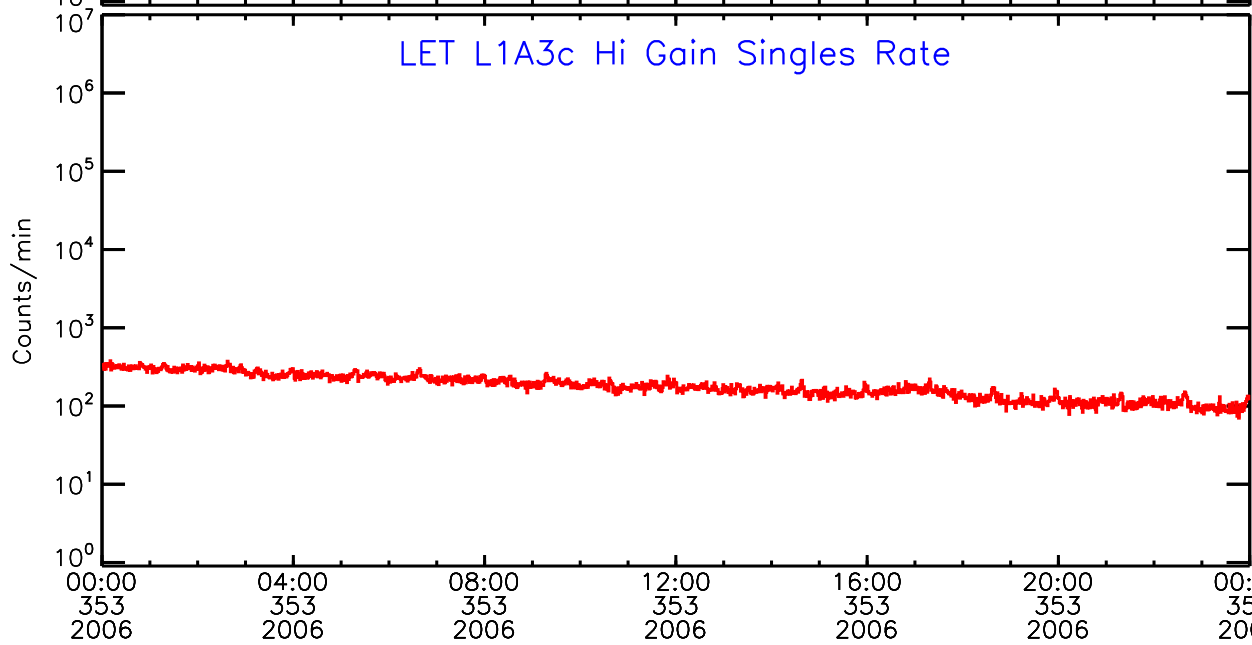

LET behind Hi-Gain SINGLES RATES Data for 2006-353

Thu Sep 4 15:28:44 2008 ACE Science Center