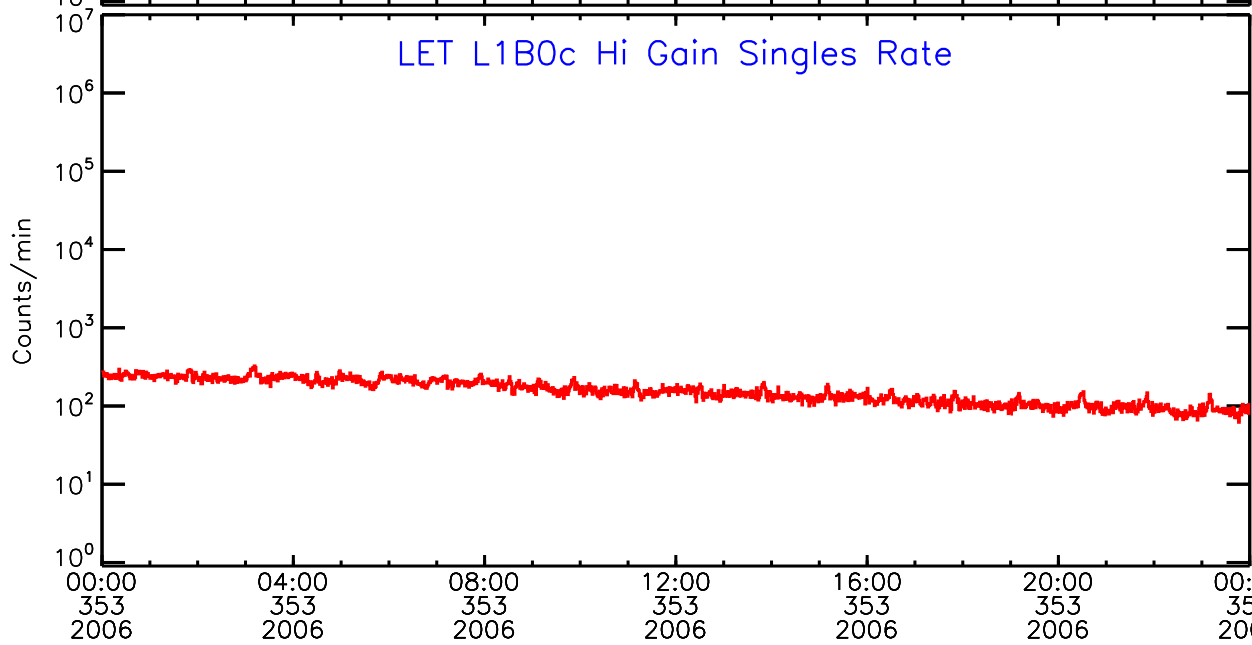

LET behind Hi-Gain SINGLES RATES Data for 2006-353

Thu Sep 4 15:28:45 2008 ACE Science Center

UTC Day of Year