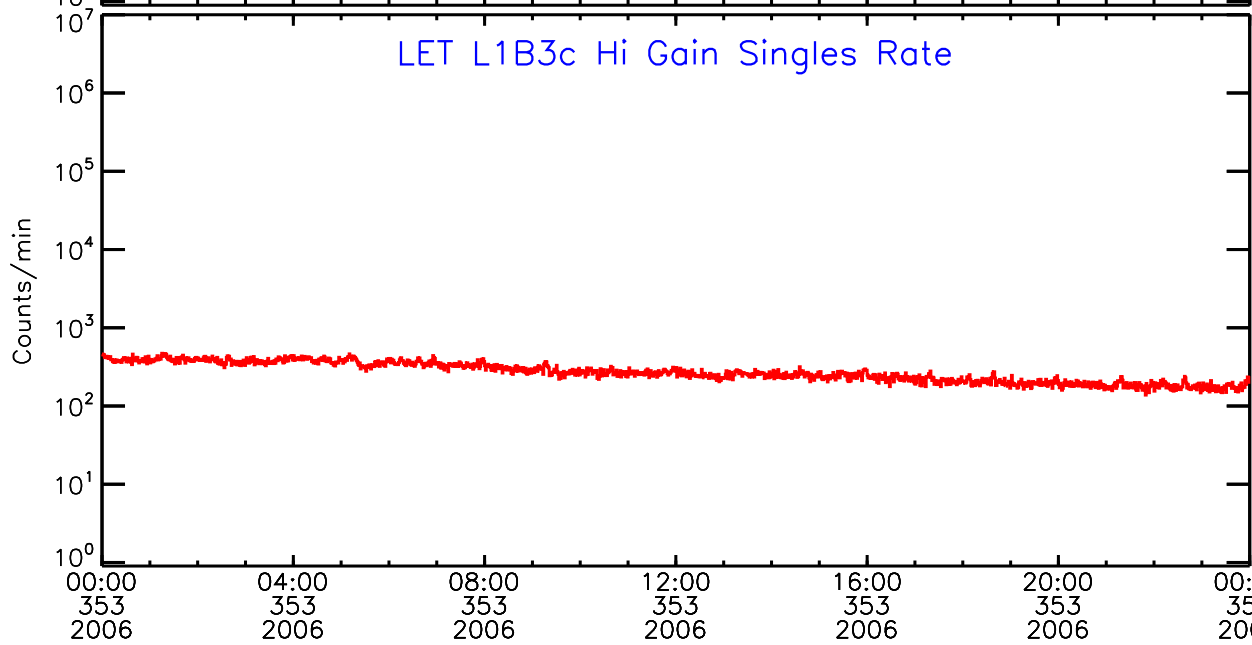

LET behind Hi-Gain SINGLES RATES Data for 2006-353

Thu Sep 4 15:28:45 2008 ACE Science Center

UTC Day of Year

LET behind Hi-Gain SINGLES RATES Data for 2006-353

Thu Sep 4 15:28:45 2008 ACE Science Center

UTC Day of Year