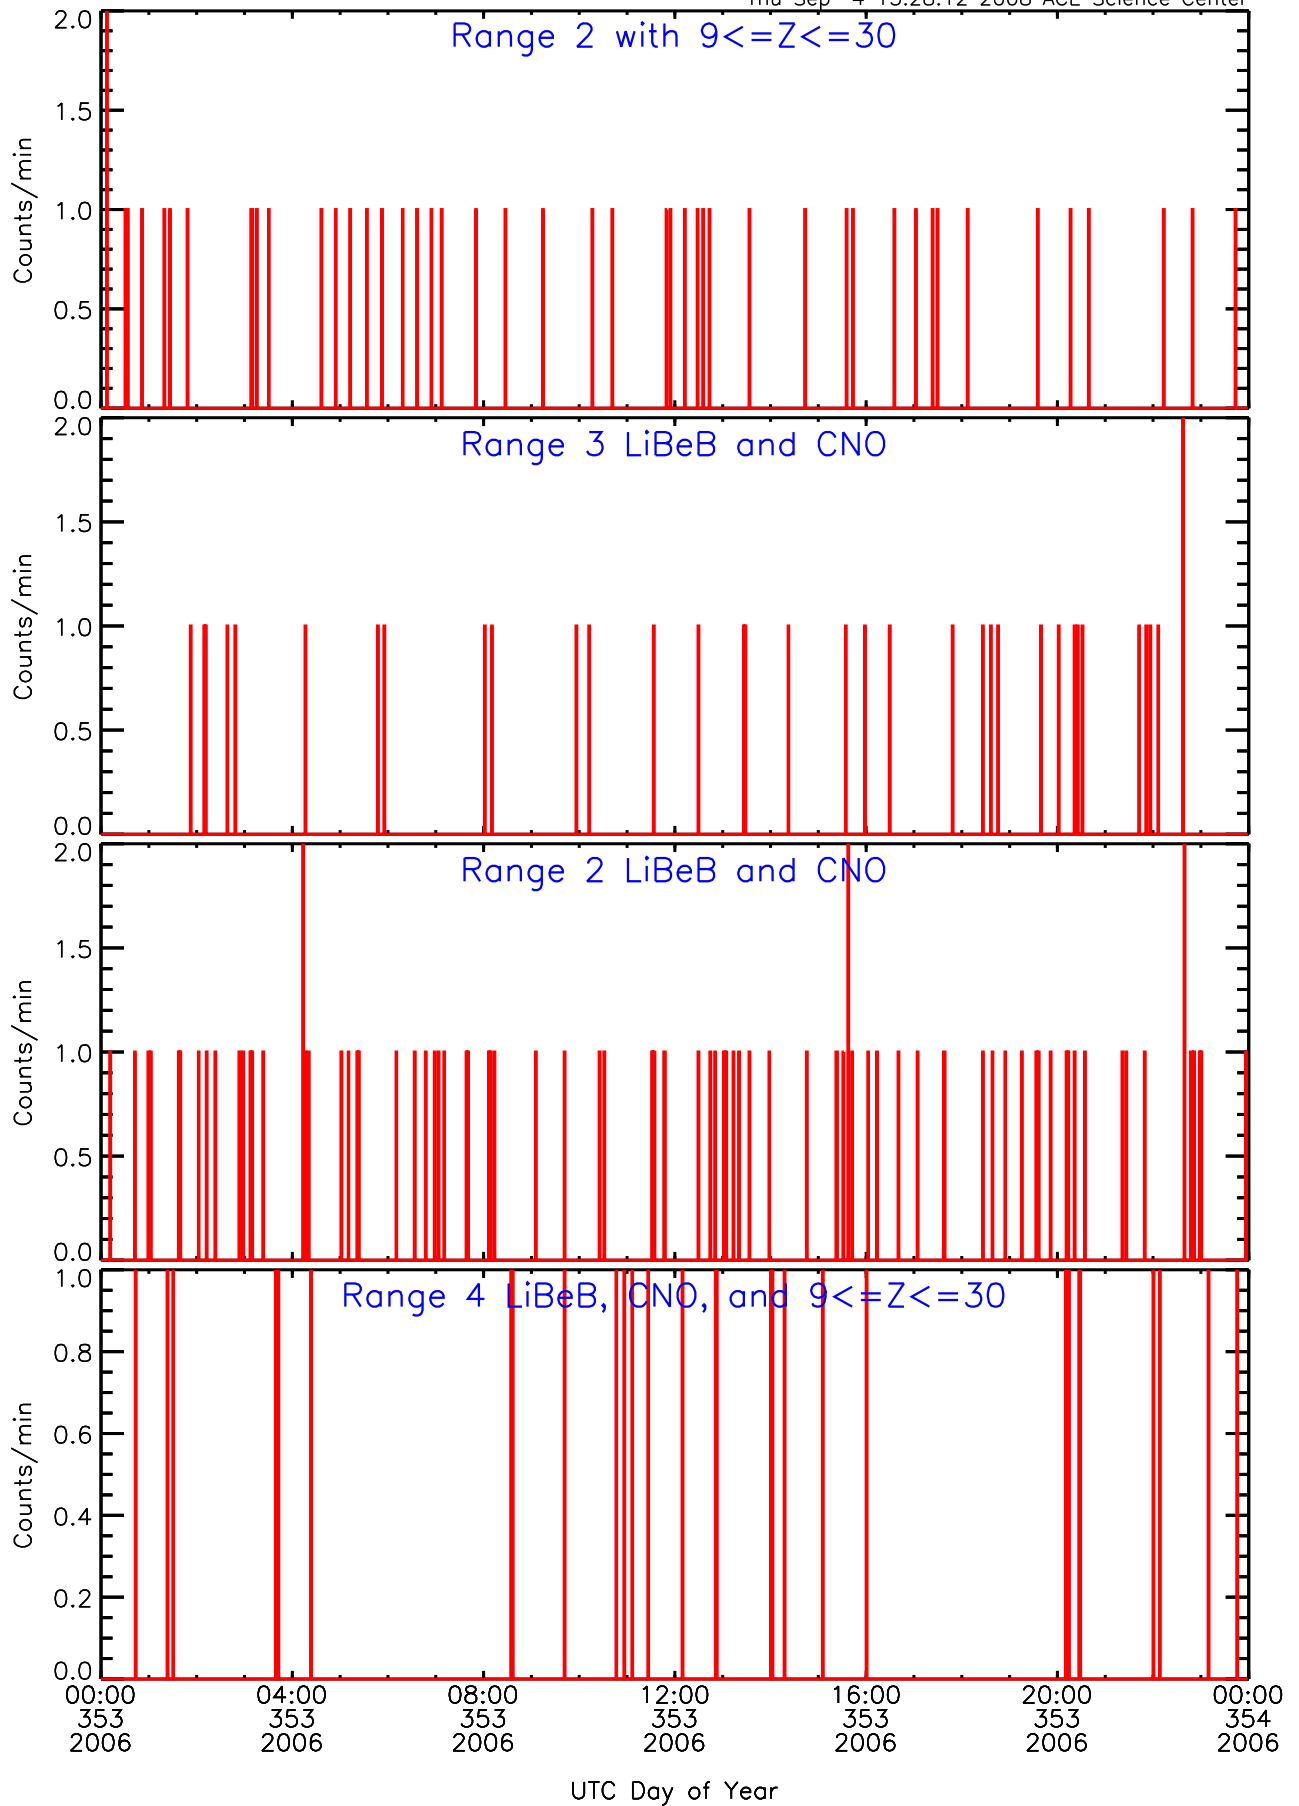

LET behind BUFRATES Data for 2006-353

Thu Sep 4 15:28:12 2008 ACE Science Center