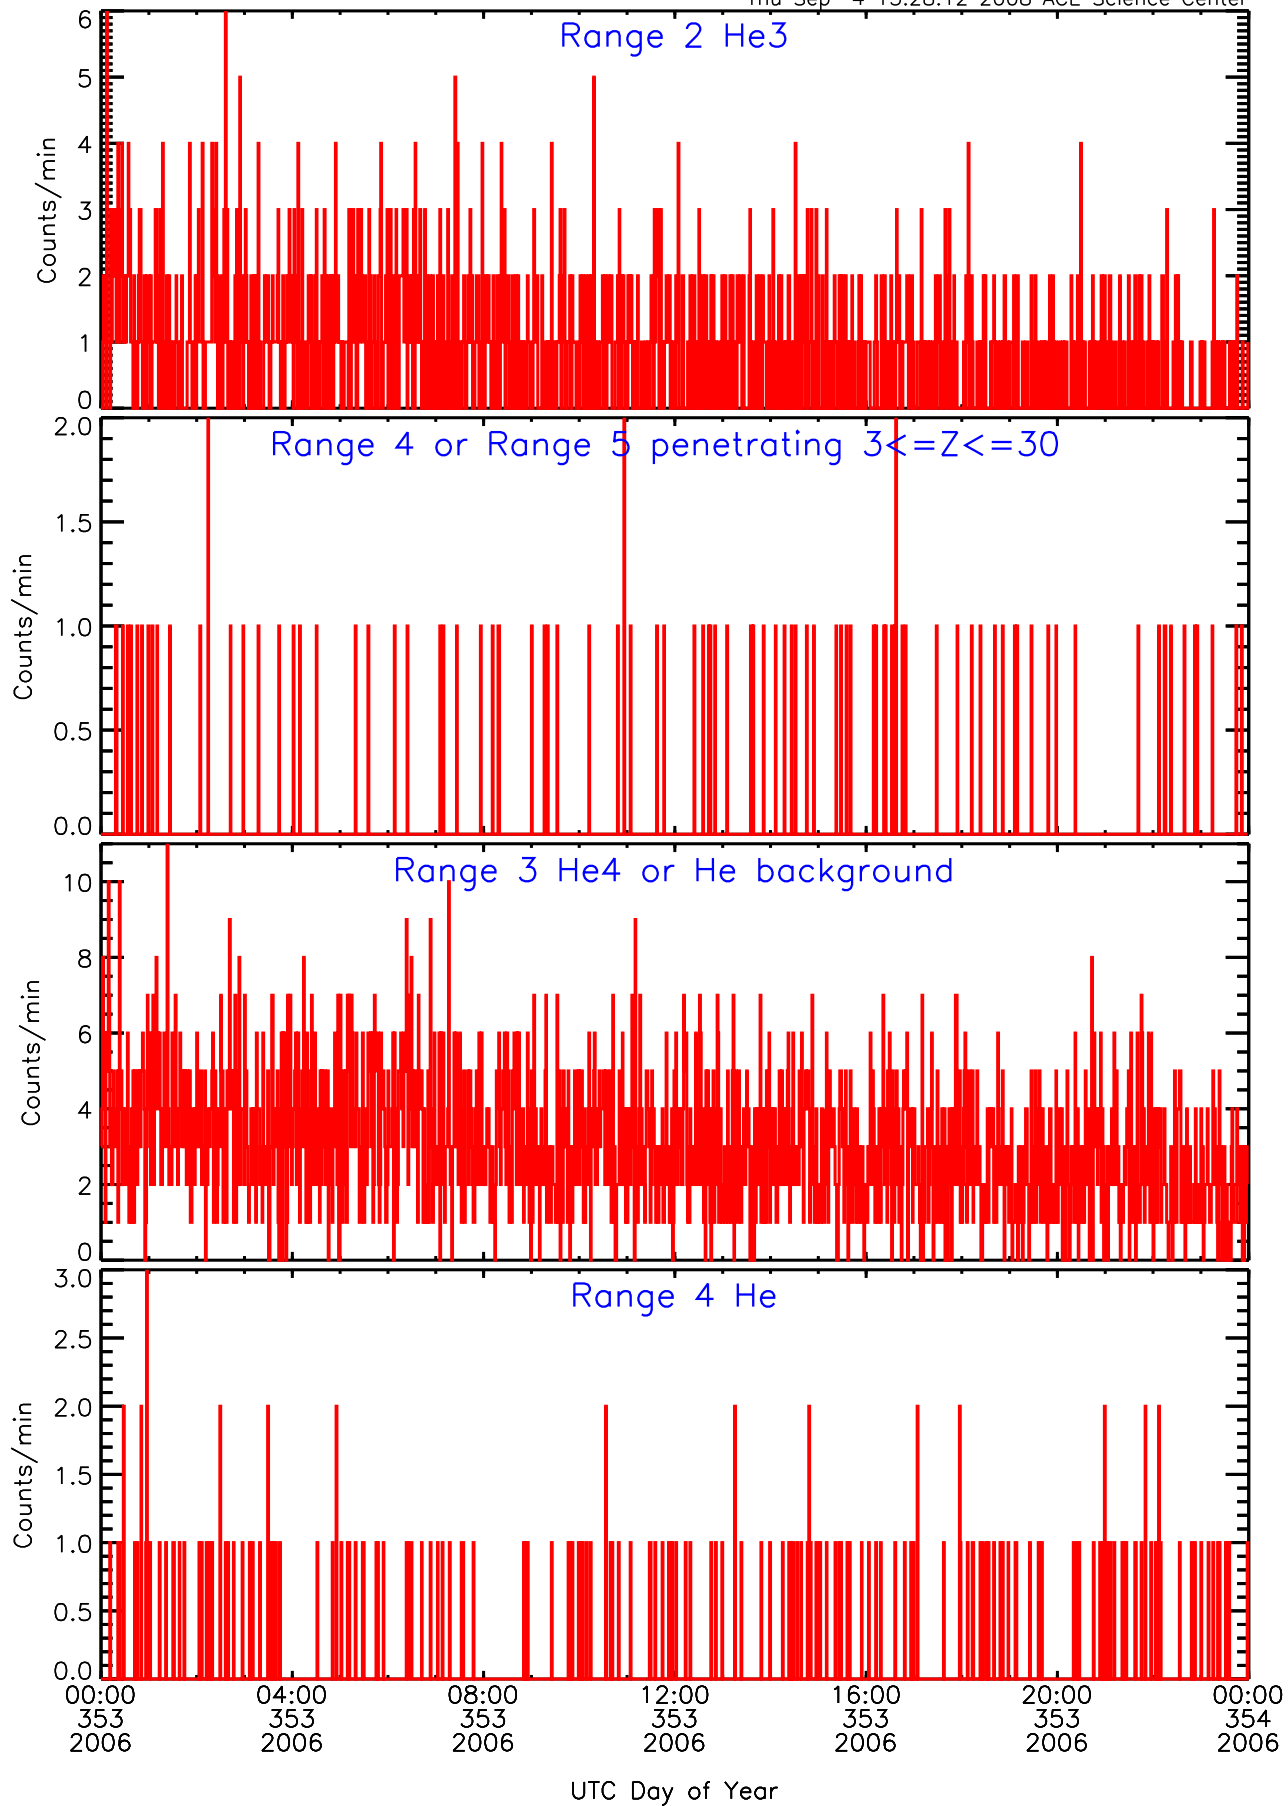

LET behind BUFRATES Data for 2006-353

Thu Sep 4 15:28:12 2008 ACE Science Center