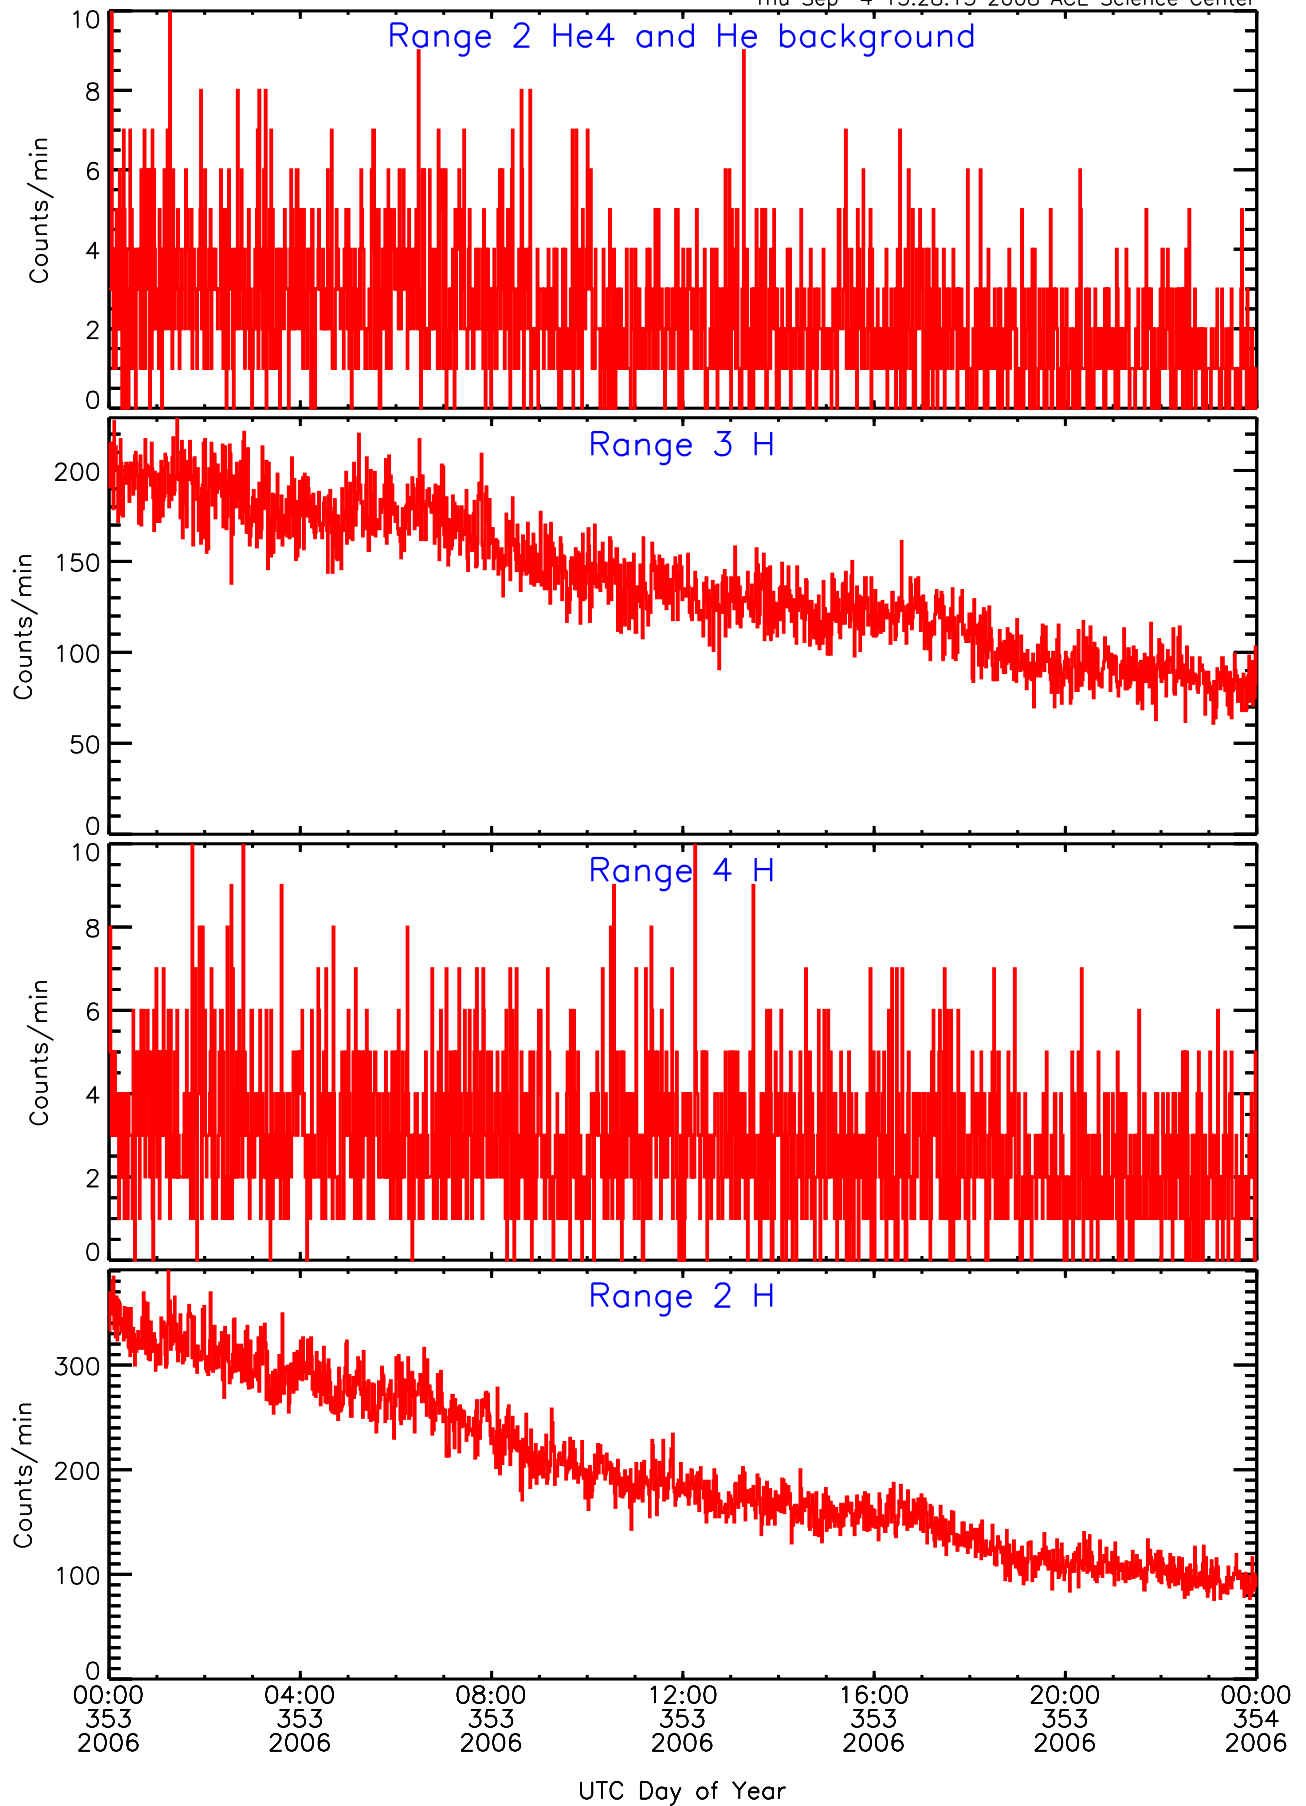

LET behind BUFRATES Data for 2006-353

Thu Sep 4 15:28:13 2008 ACE Science Center