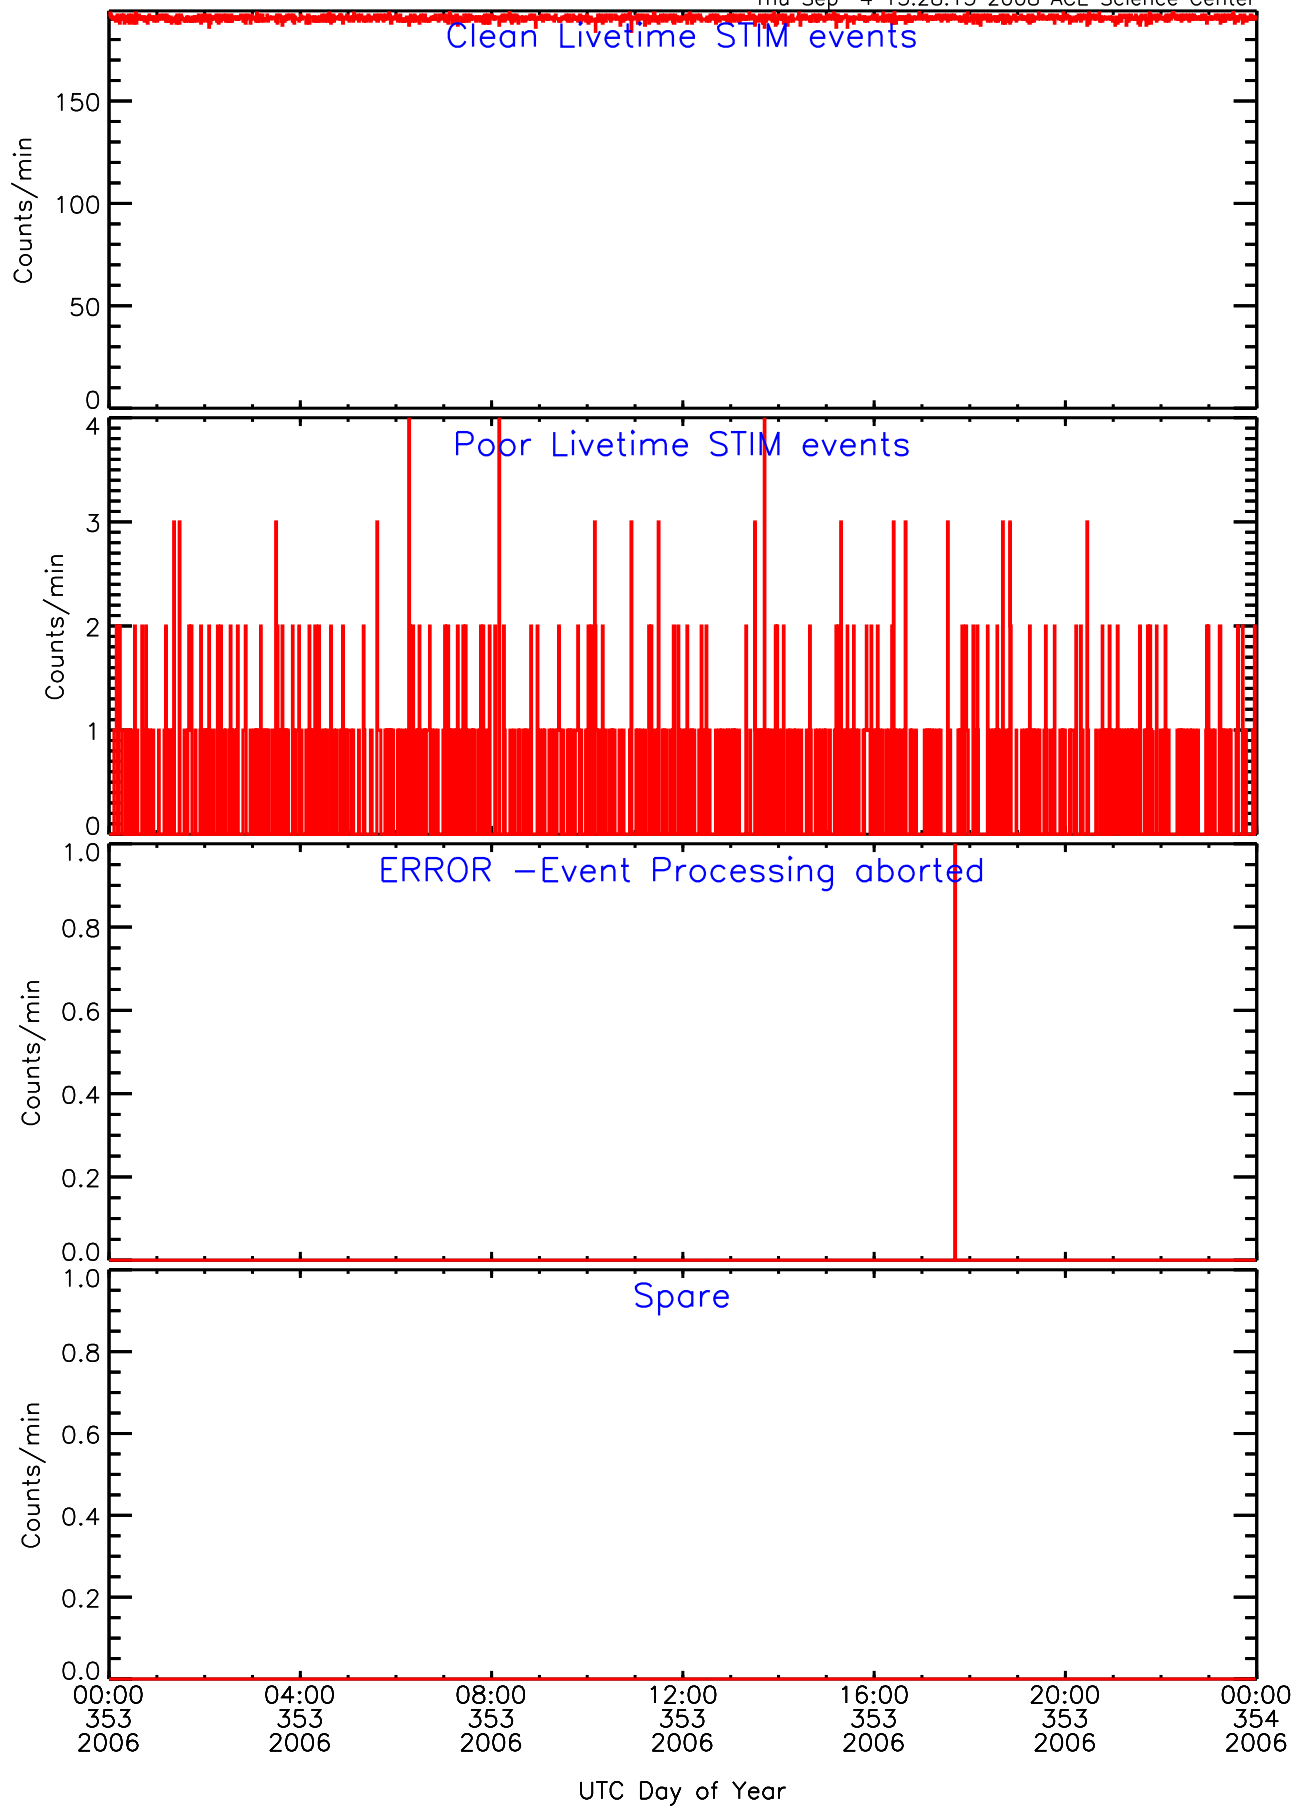

LET behind BUFRATES Data for 2006-353

Thu Sep 4 15:28:13 2008 ACE Science Center