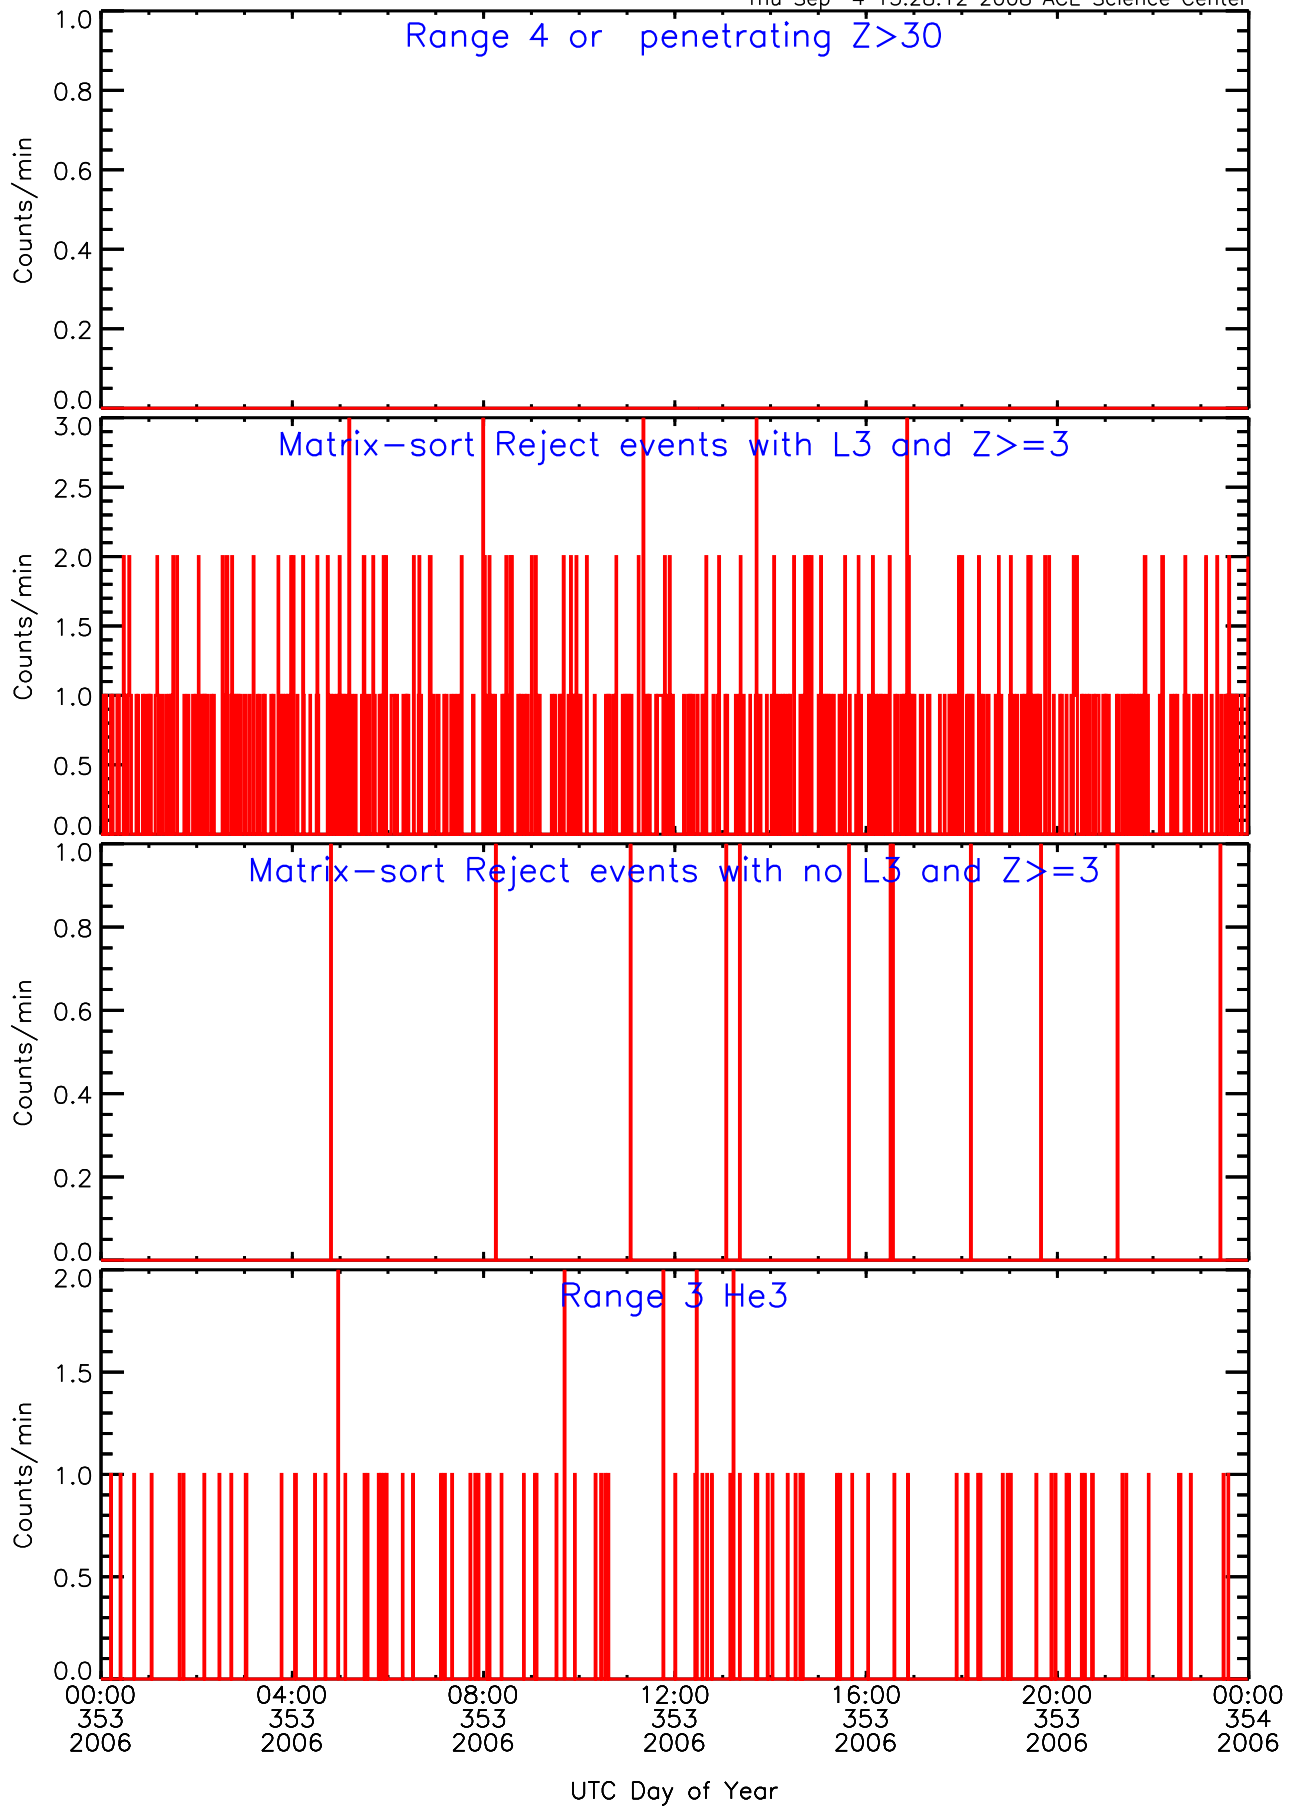

LET behind BUFRATES Data for 2006-353

Thu Sep 4 15:28:12 2008 ACE Science Center