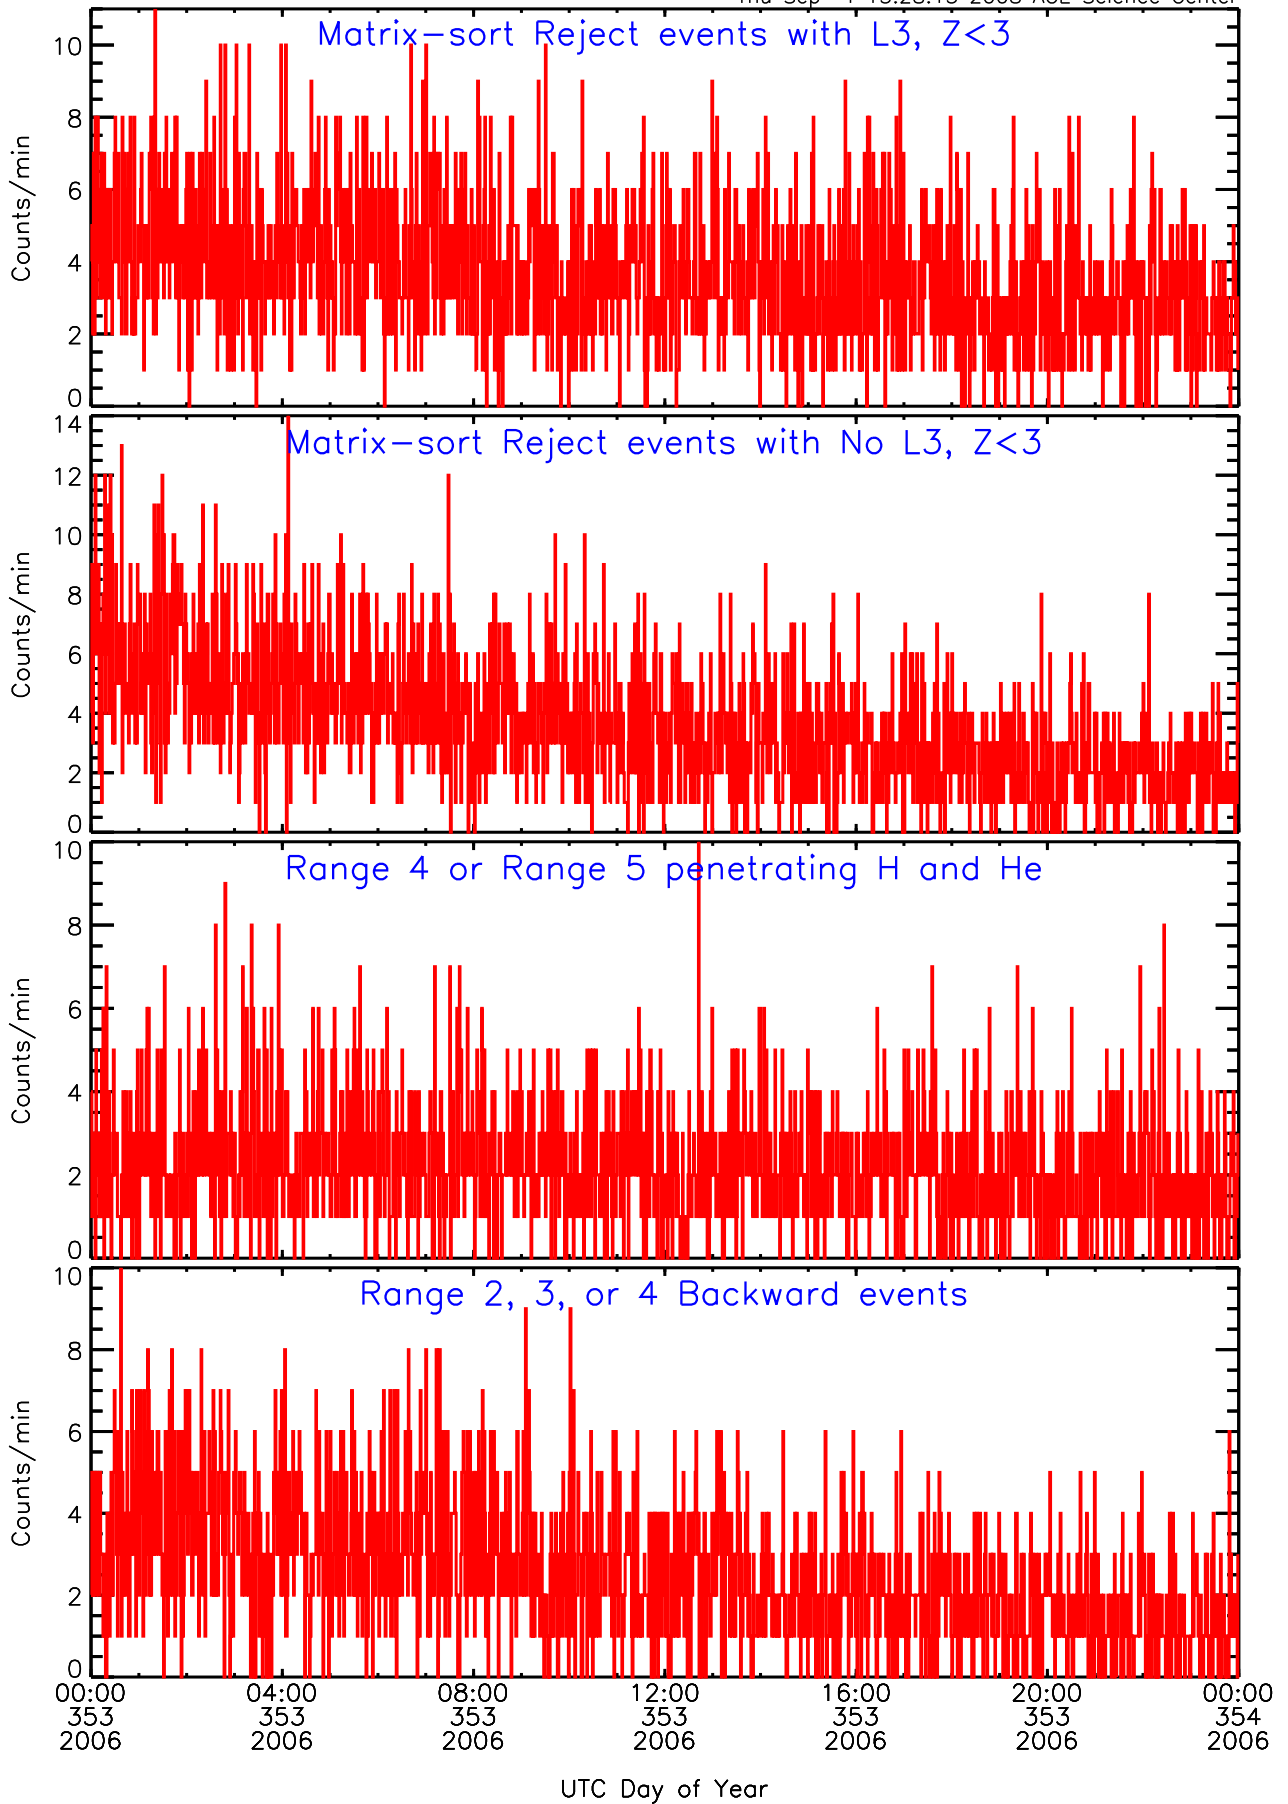

LET behind BUFRATES Data for 2006-353

Thu Sep 4 15:28:13 2008 ACE Science Center