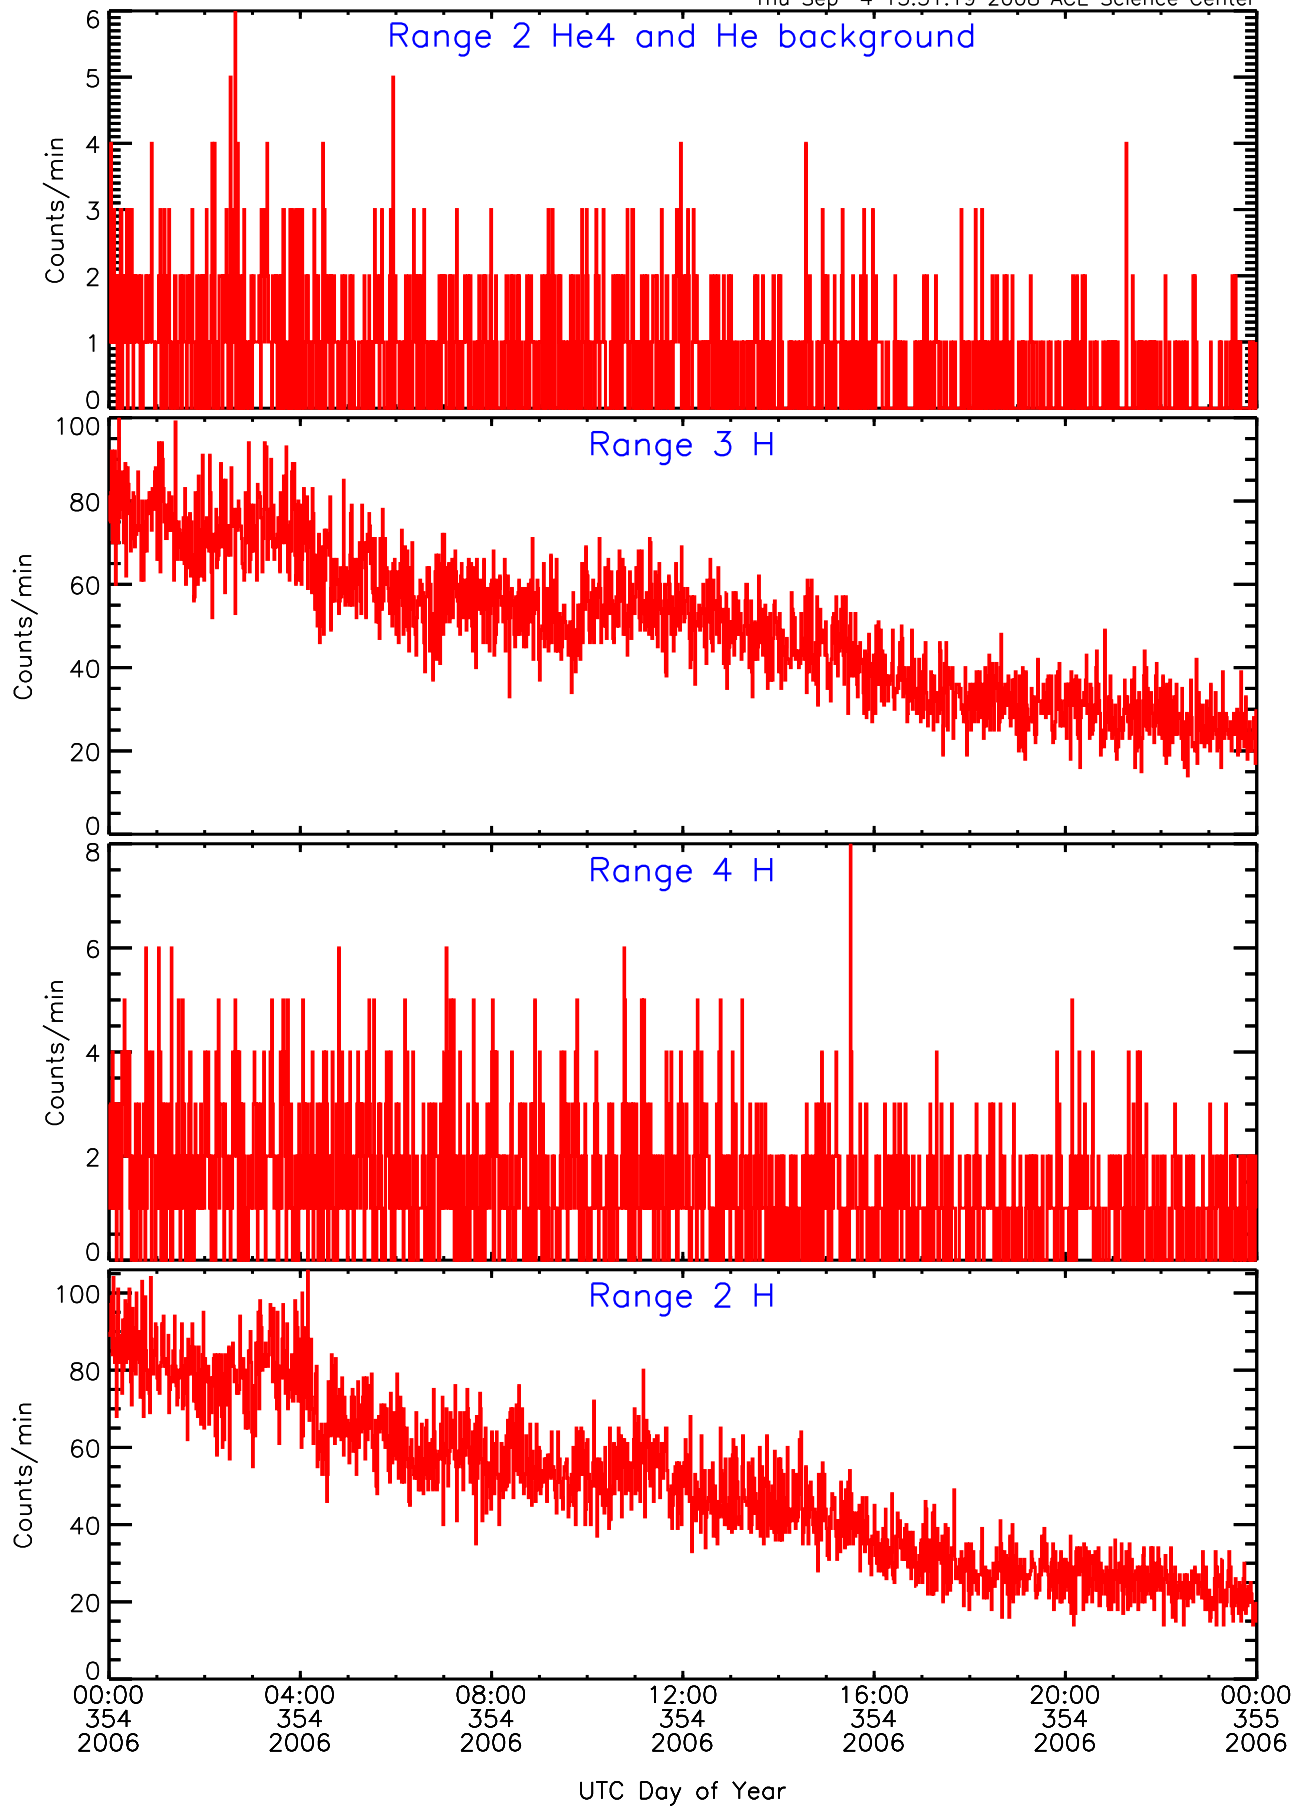

LET behind Livetime/Trigger Data for 2006-354

Thu Sep 4 15:31:34 2008 ACE Science Center

LET behind EVPRATES Data for 2006-354

Thu Sep 4 15:31:02 2008 ACE Science Center

LET behind EVPRATES Data for 2006-354

Thu Sep 4 15:31:02 2008 ACE Science Center

LET behind EVPRATES Data for 2006-354

Thu Sep 4 15:31:03 2008 ACE Science Center

LET behind EVPRATES Data for 2006-354

Thu Sep 4 15:31:03 2008 ACE Science Center

LET behind BUFRATES Data for 2006-354

Thu Sep 4 15:31:18 2008 ACE Science Center

LET behind BUFRATES Data for 2006-354

Thu Sep 4 15:31:18 2008 ACE Science Center

LET behind BUFRATES Data for 2006-354

Thu Sep 4 15:31:18 2008 ACE Science Center

LET behind BUFRATES Data for 2006-354

Thu Sep 4 15:31:19 2008 ACE Science Center

LET behind BUFRATES Data for 2006-354

Thu Sep 4 15:31:19 2008 ACE Science Center

LET behind BUFRATES Data for 2006-354

Thu Sep 4 15:31:19 2008 ACE Science Center