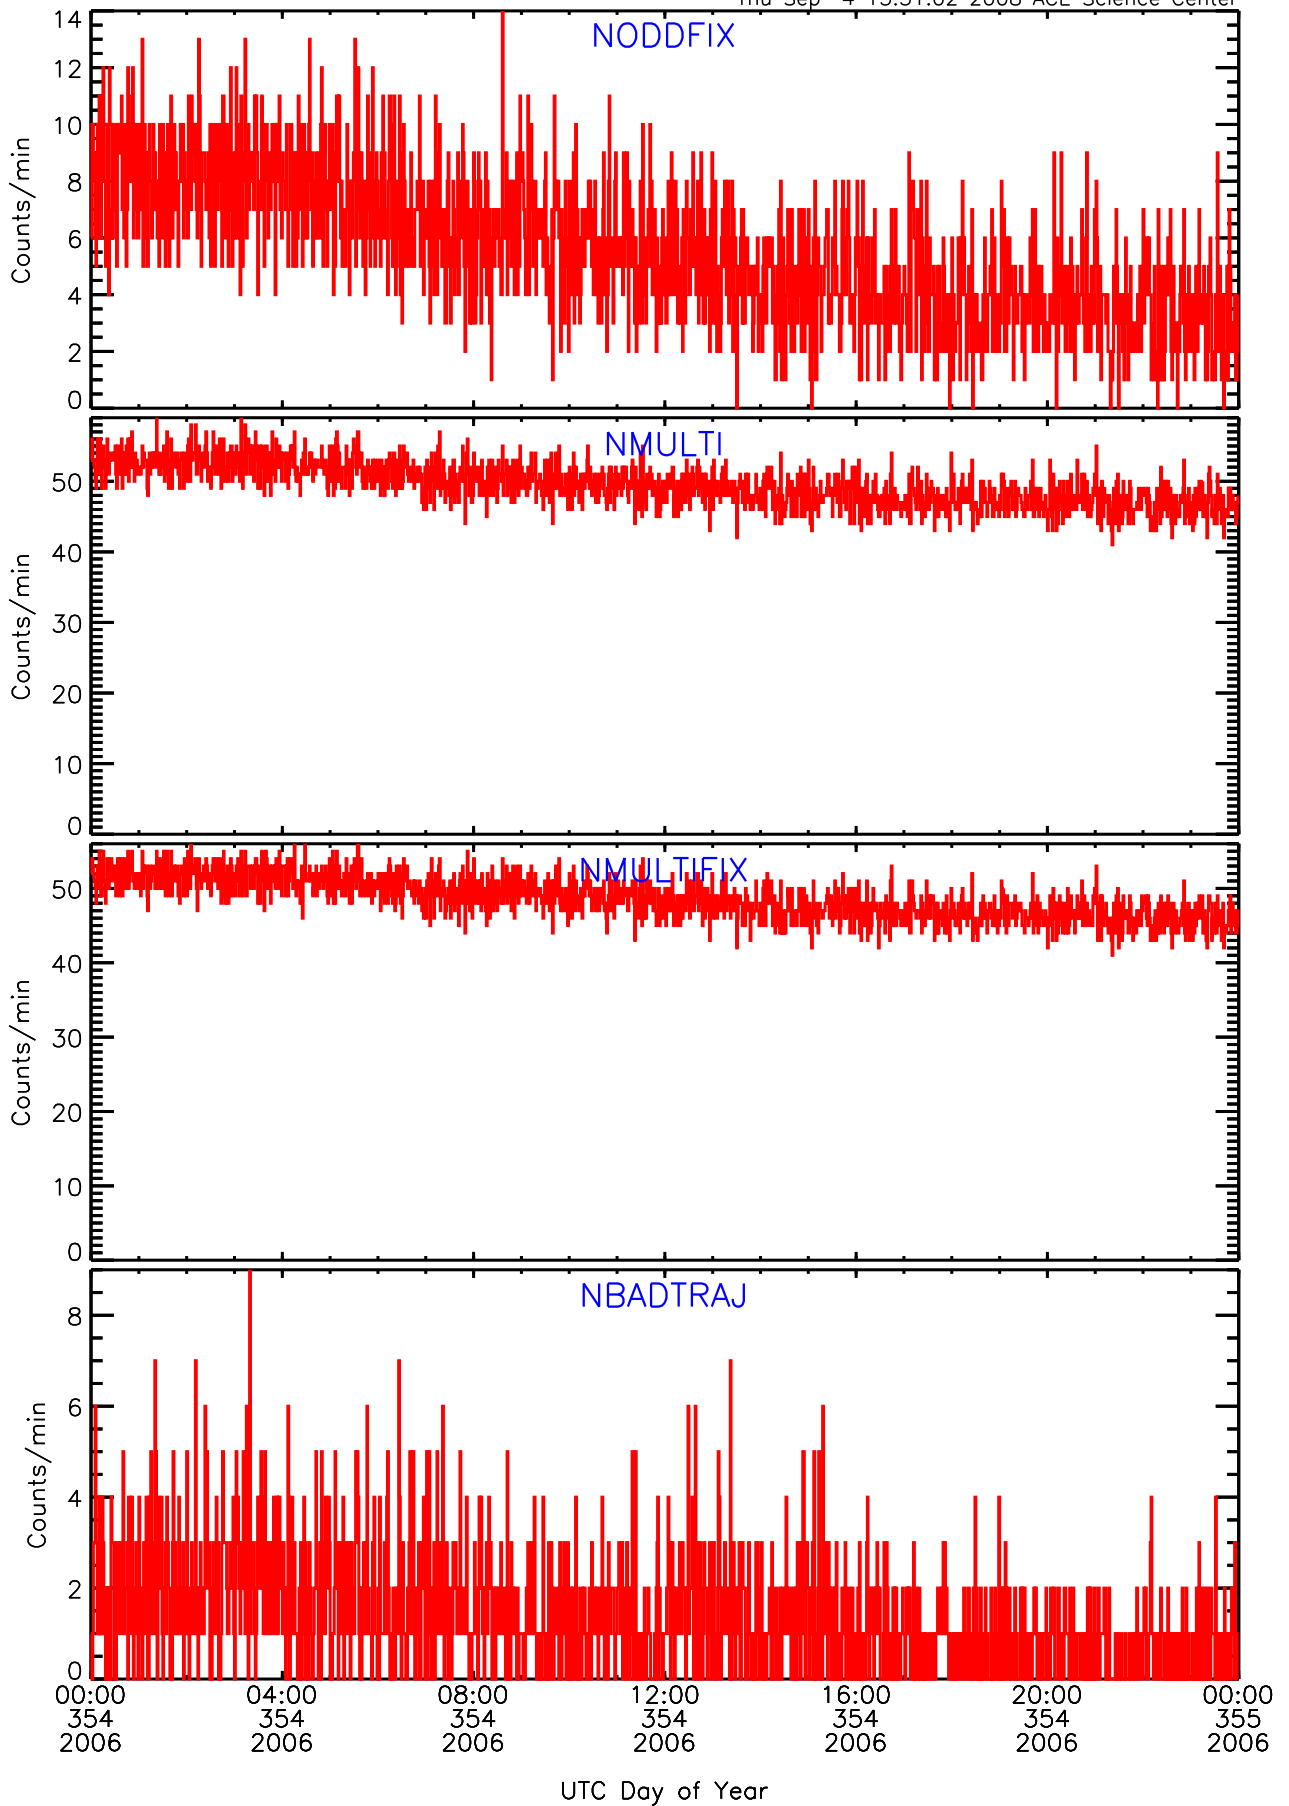

LET behind Livetime/Trigger Data for 2006-354

Thu Sep 4 15:31:34 2008 ACE Science Center

LET behind EVPRATES Data for 2006-354

Thu Sep 4 15:31:02 2008 ACE Science Center

LET behind EVPRATES Data for 2006-354

Thu Sep 4 15:31:02 2008 ACE Science Center

LET behind EVPRATES Data for 2006-354

Thu Sep 4 15:31:03 2008 ACE Science Center

LET behind EVPRATES Data for 2006-354

Thu Sep 4 15:31:03 2008 ACE Science Center

LET behind BUFRATES Data for 2006-354

Thu Sep 4 15:31:18 2008 ACE Science Center

LET behind BUFRATES Data for 2006-354

Thu Sep 4 15:31:18 2008 ACE Science Center

LET behind BUFRATES Data for 2006-354

Thu Sep 4 15:31:18 2008 ACE Science Center

LET behind BUFRATES Data for 2006-354

Thu Sep 4 15:31:19 2008 ACE Science Center

LET behind BUFRATES Data for 2006-354

Thu Sep 4 15:31:19 2008 ACE Science Center

LET behind BUFRATES Data for 2006-354

Thu Sep 4 15:31:19 2008 ACE Science Center