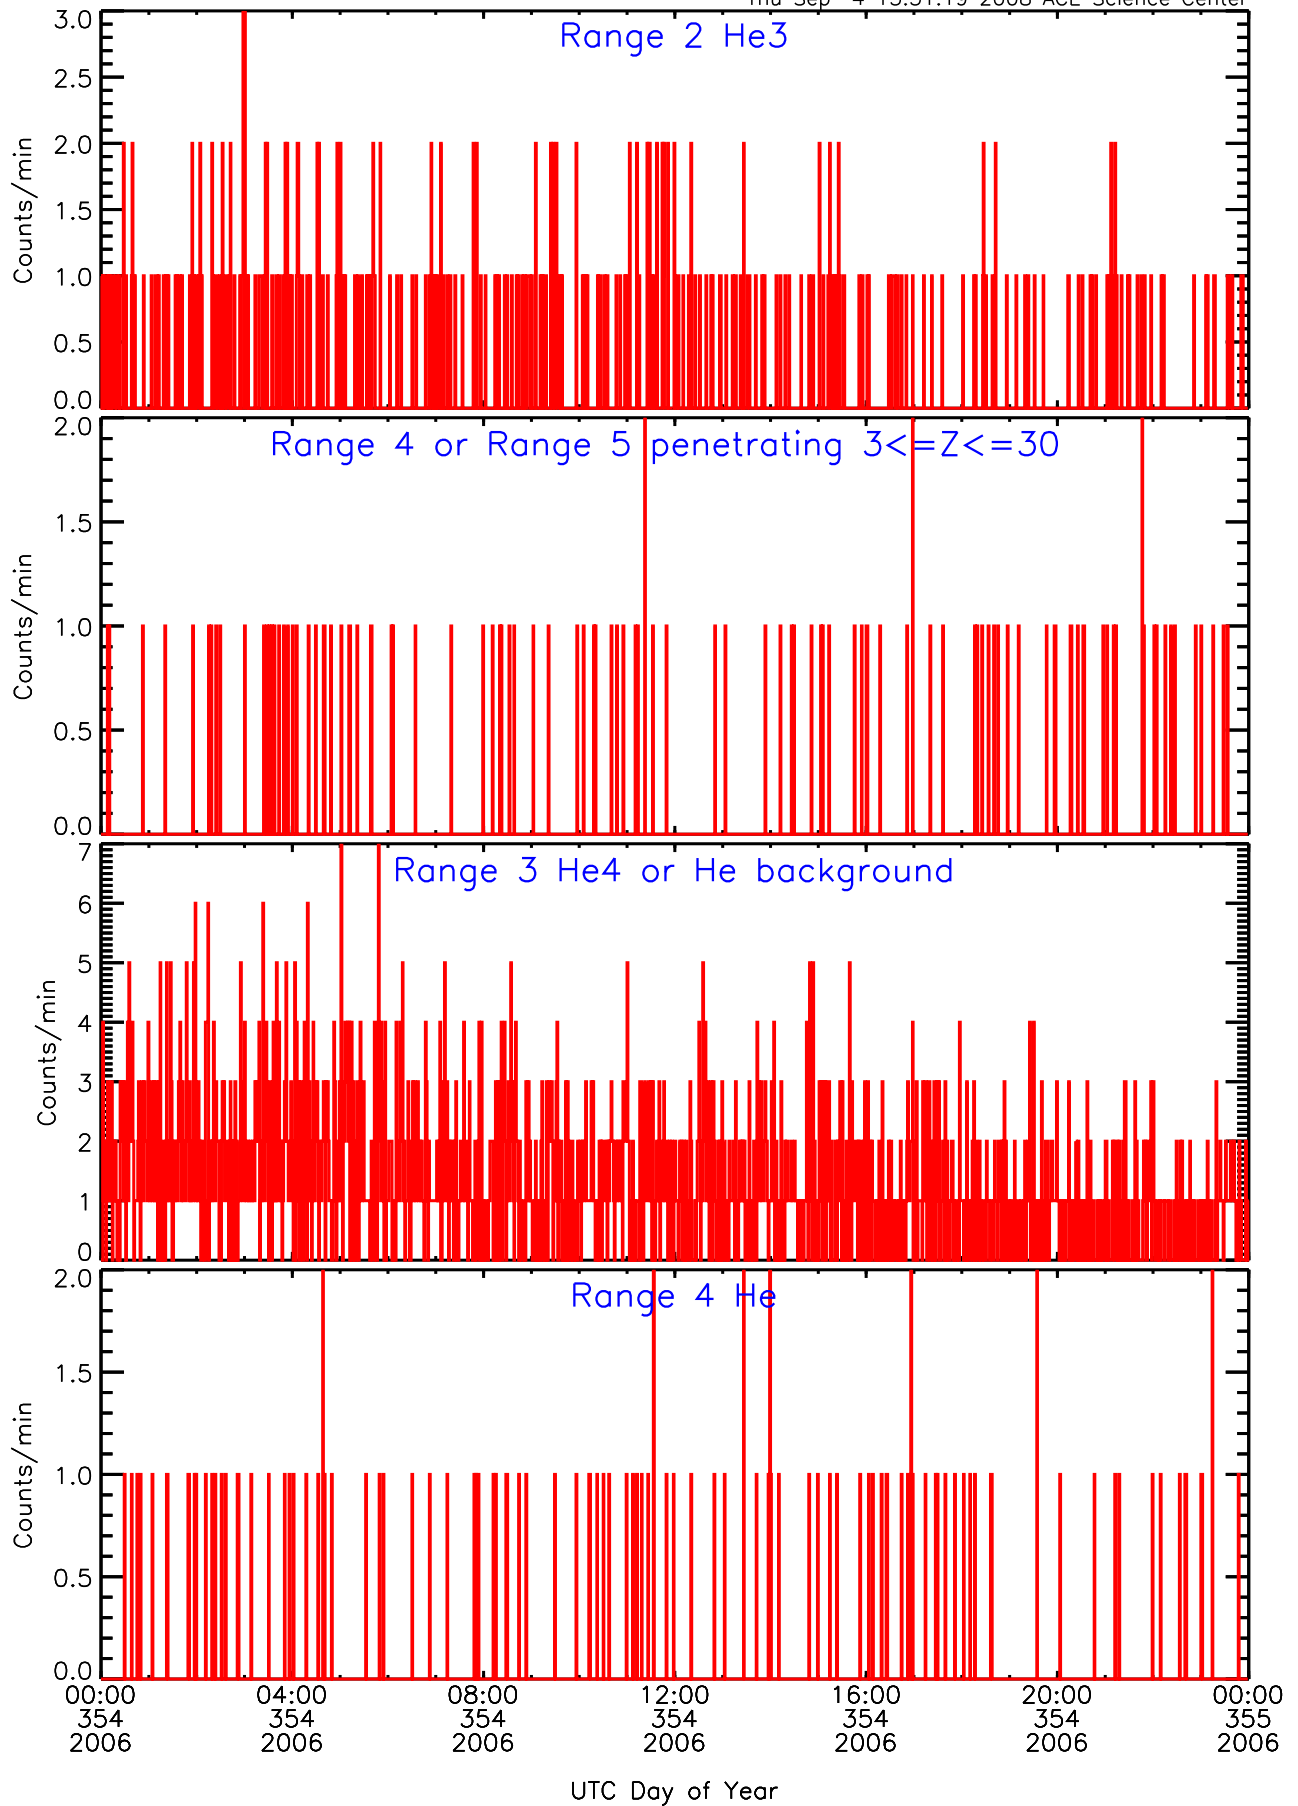

LET behind Livetime/Trigger Data for 2006-354

Thu Sep 4 15:31:34 2008 ACE Science Center

LET behind EVPRATES Data for 2006-354

Thu Sep 4 15:31:02 2008 ACE Science Center

LET behind EVPRATES Data for 2006-354

Thu Sep 4 15:31:02 2008 ACE Science Center

LET behind EVPRATES Data for 2006-354

Thu Sep 4 15:31:03 2008 ACE Science Center

LET behind EVPRATES Data for 2006-354

Thu Sep 4 15:31:03 2008 ACE Science Center

LET behind BUFRATES Data for 2006-354

Thu Sep 4 15:31:18 2008 ACE Science Center

LET behind BUFRATES Data for 2006-354

Thu Sep 4 15:31:18 2008 ACE Science Center

LET behind BUFRATES Data for 2006-354

Thu Sep 4 15:31:18 2008 ACE Science Center

LET behind BUFRATES Data for 2006-354

Thu Sep 4 15:31:19 2008 ACE Science Center

LET behind BUFRATES Data for 2006-354

Thu Sep 4 15:31:19 2008 ACE Science Center

LET behind BUFRATES Data for 2006-354

Thu Sep 4 15:31:19 2008 ACE Science Center