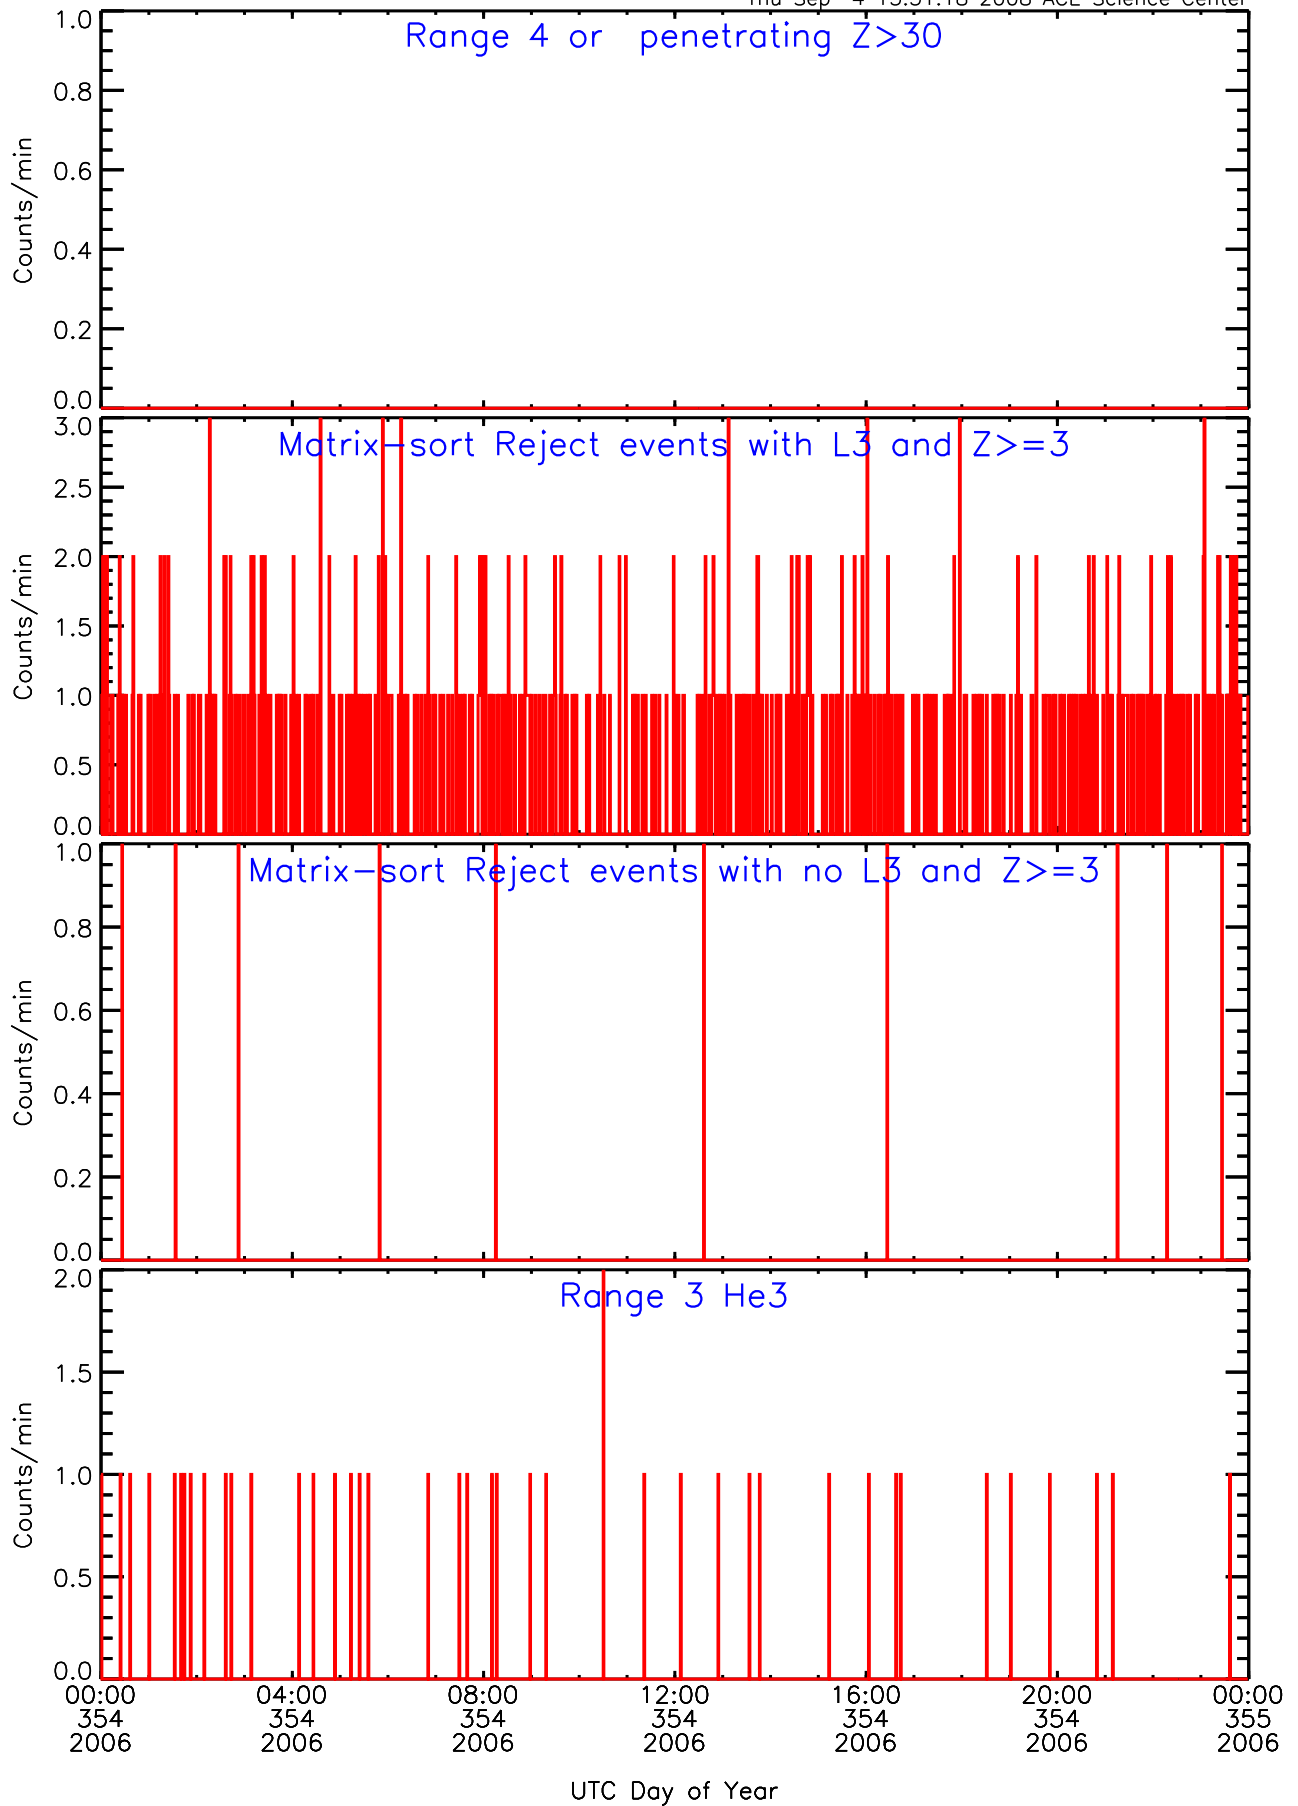

LET behind Livetime/Trigger Data for 2006-354

Thu Sep 4 15:31:34 2008 ACE Science Center

LET behind EVPRATES Data for 2006-354

Thu Sep 4 15:31:02 2008 ACE Science Center

LET behind EVPRATES Data for 2006-354

Thu Sep 4 15:31:02 2008 ACE Science Center

LET behind EVPRATES Data for 2006-354

Thu Sep 4 15:31:03 2008 ACE Science Center

LET behind EVPRATES Data for 2006-354

Thu Sep 4 15:31:03 2008 ACE Science Center

LET behind BUFRATES Data for 2006-354

Thu Sep 4 15:31:18 2008 ACE Science Center

LET behind BUFRATES Data for 2006-354

Thu Sep 4 15:31:18 2008 ACE Science Center

LET behind BUFRATES Data for 2006-354

Thu Sep 4 15:31:18 2008 ACE Science Center

LET behind BUFRATES Data for 2006-354

Thu Sep 4 15:31:19 2008 ACE Science Center

LET behind BUFRATES Data for 2006-354

Thu Sep 4 15:31:19 2008 ACE Science Center

LET behind BUFRATES Data for 2006-354

Thu Sep 4 15:31:19 2008 ACE Science Center