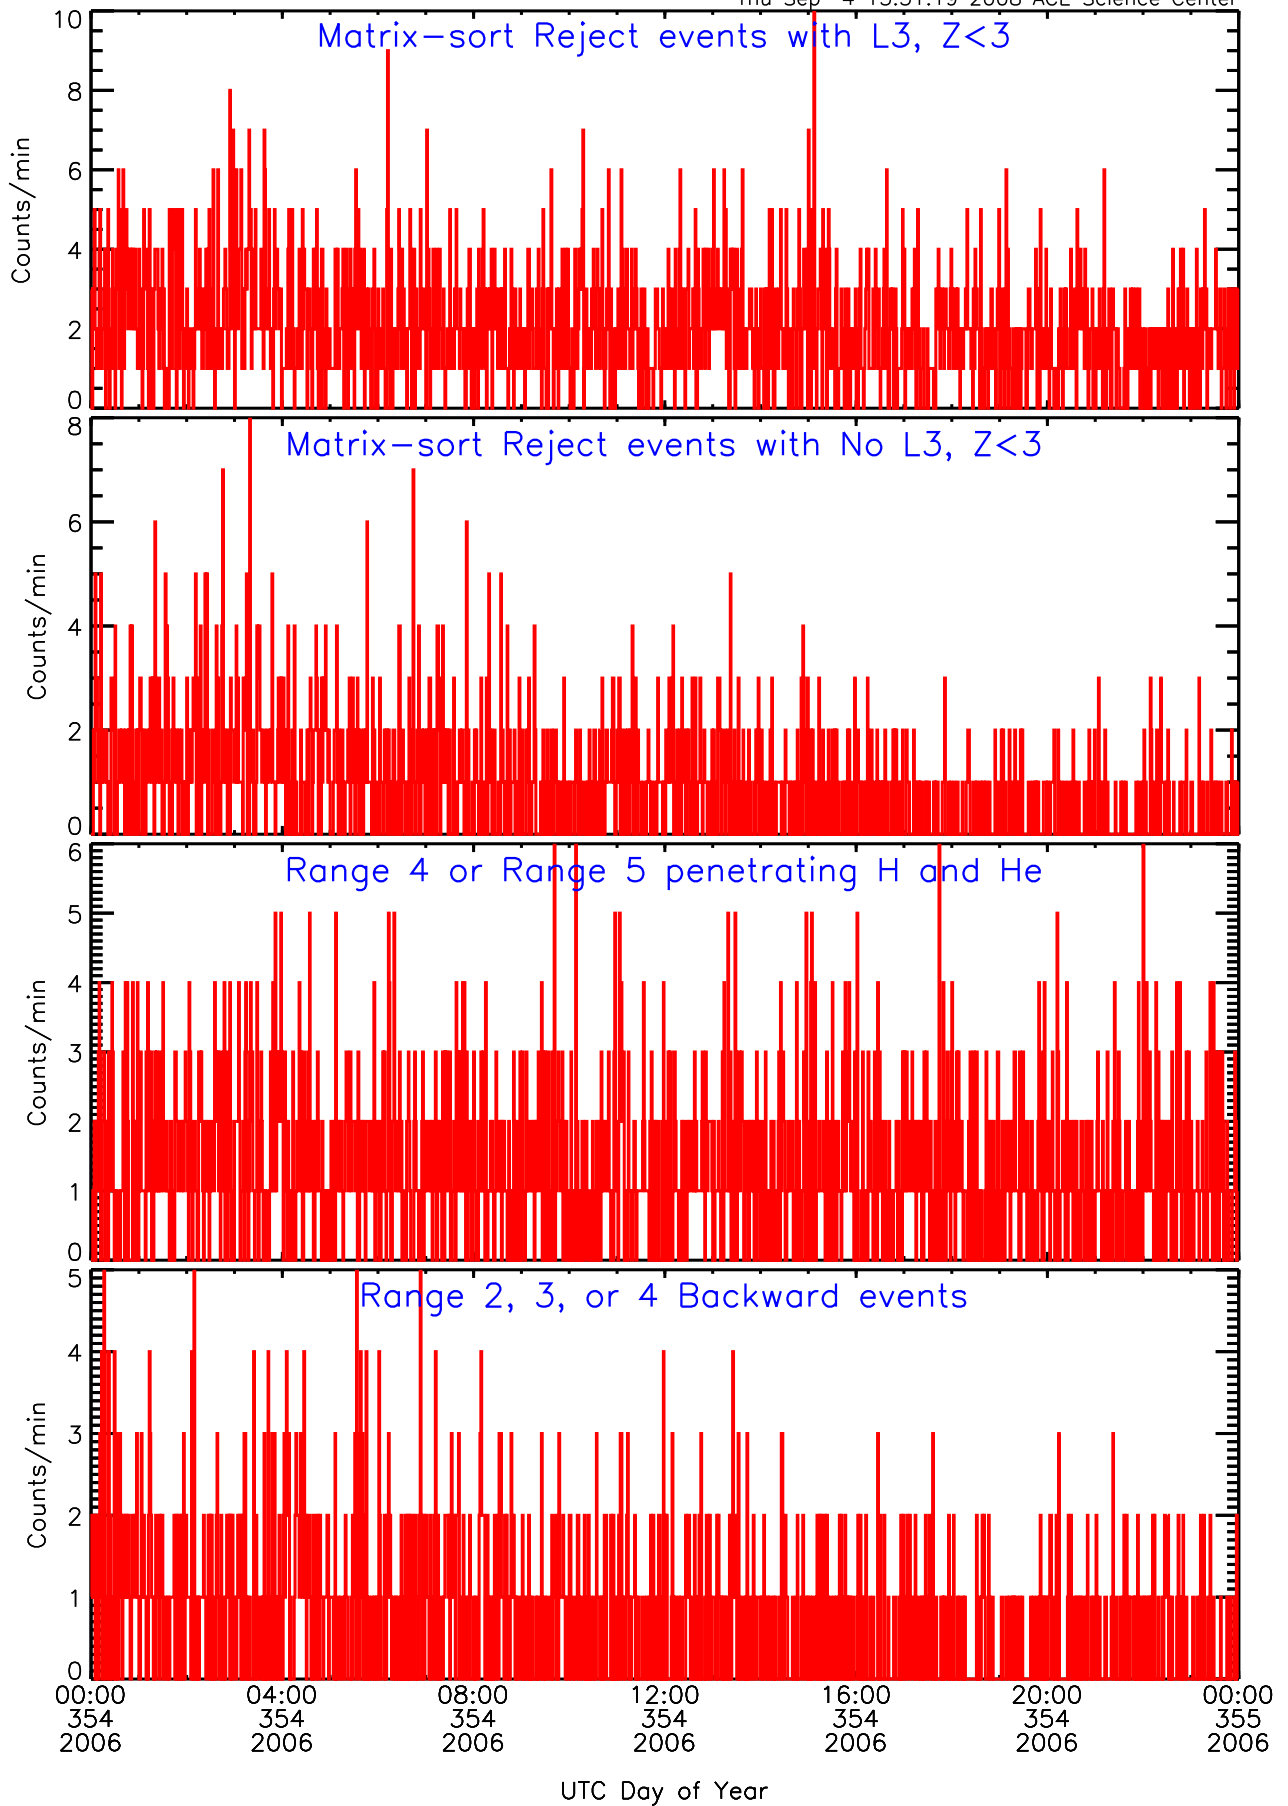

LET behind Livetime/Trigger Data for 2006-354

Thu Sep 4 15:31:34 2008 ACE Science Center

LET behind EVPRATES Data for 2006-354

Thu Sep 4 15:31:02 2008 ACE Science Center

LET behind EVPRATES Data for 2006-354

Thu Sep 4 15:31:02 2008 ACE Science Center

LET behind EVPRATES Data for 2006-354

Thu Sep 4 15:31:03 2008 ACE Science Center

LET behind EVPRATES Data for 2006-354

Thu Sep 4 15:31:03 2008 ACE Science Center

LET behind BUFRATES Data for 2006-354

Thu Sep 4 15:31:18 2008 ACE Science Center

LET behind BUFRATES Data for 2006-354

Thu Sep 4 15:31:18 2008 ACE Science Center

LET behind BUFRATES Data for 2006-354

Thu Sep 4 15:31:18 2008 ACE Science Center

LET behind BUFRATES Data for 2006-354

Thu Sep 4 15:31:19 2008 ACE Science Center

LET behind BUFRATES Data for 2006-354

Thu Sep 4 15:31:19 2008 ACE Science Center

LET behind BUFRATES Data for 2006-354

Thu Sep 4 15:31:19 2008 ACE Science Center