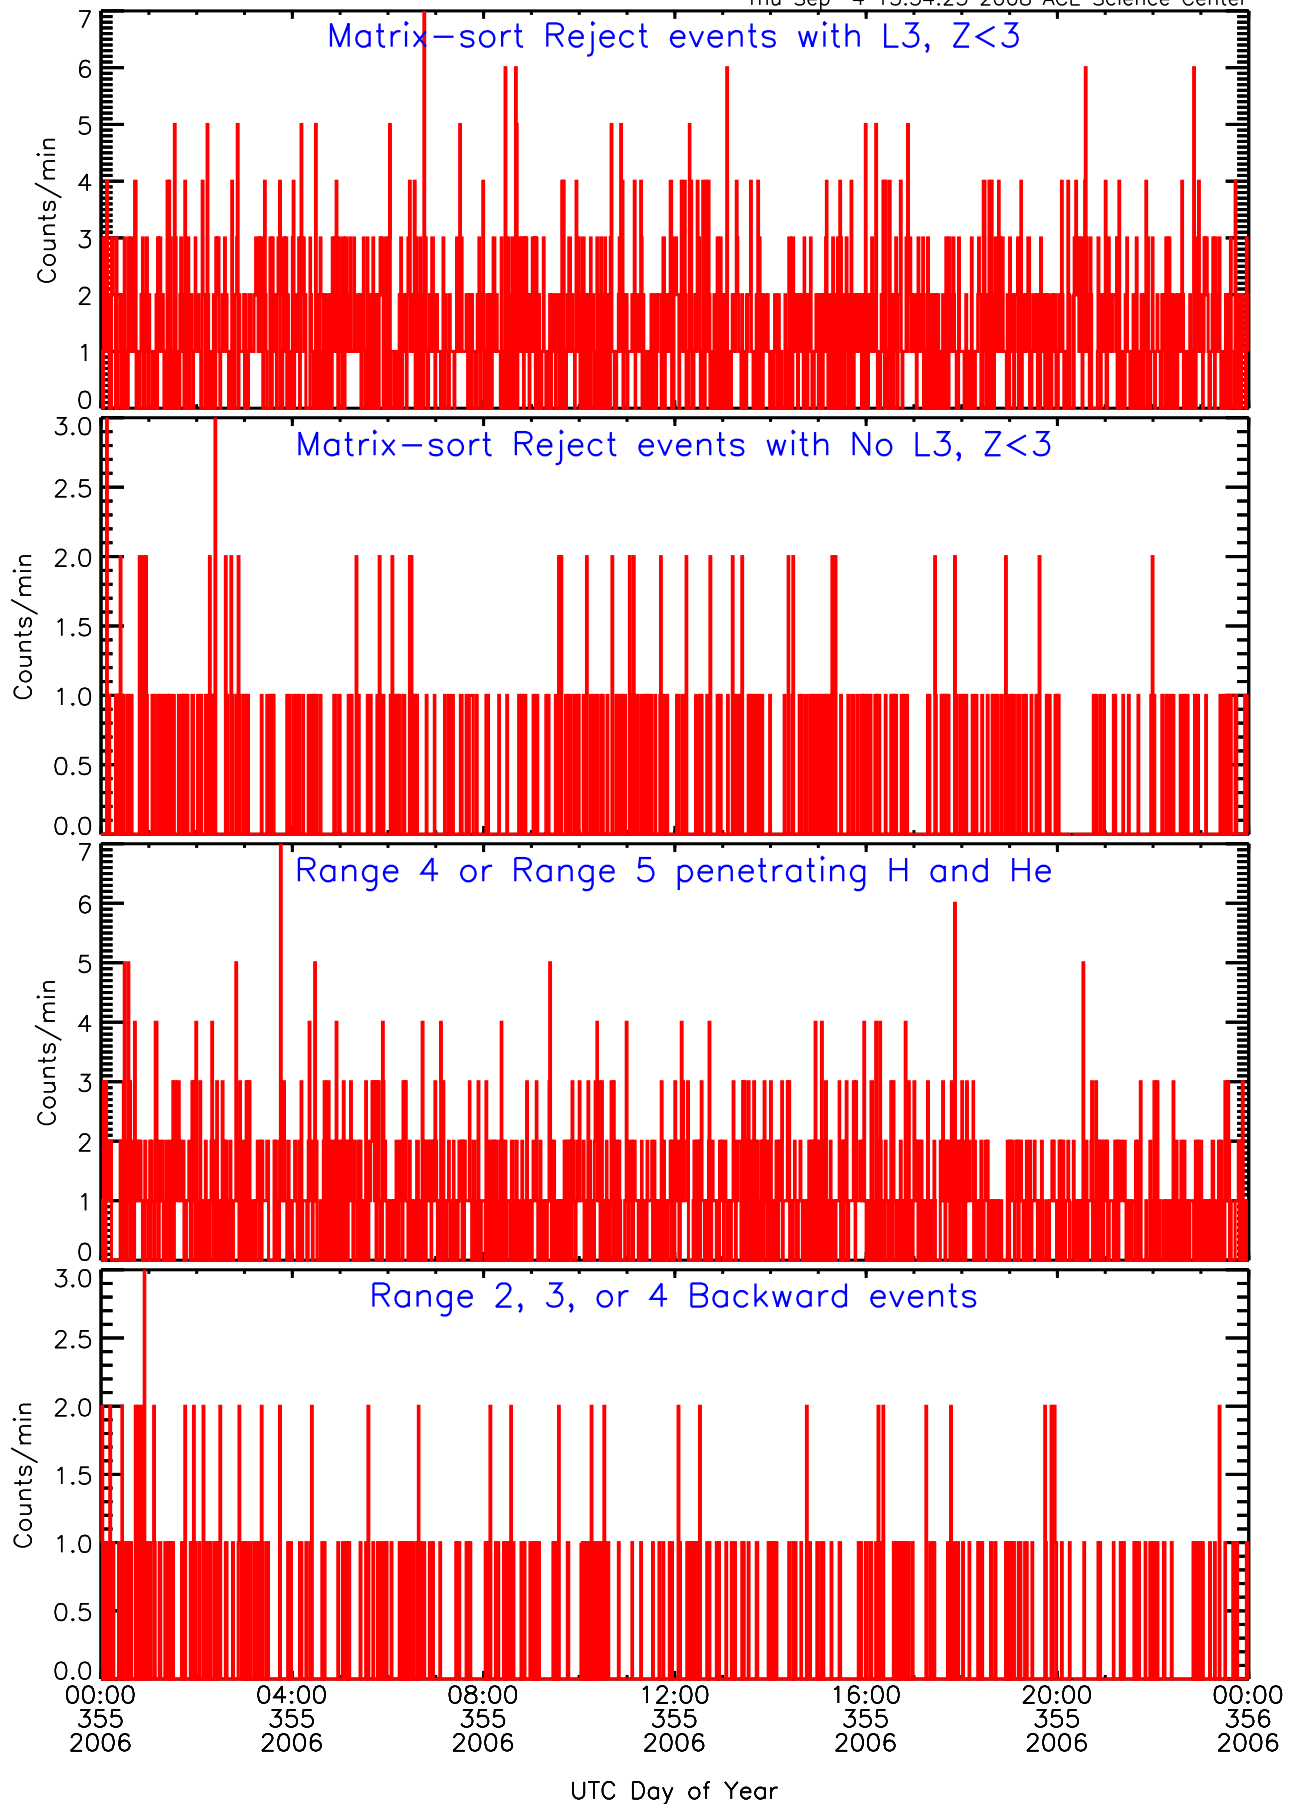

LET behind Livetime/Trigger Data for 2006-355

Thu Sep 4 15:34:38 2008 ACE Science Center

LET behind EVPRATES Data for 2006-355

Thu Sep 4 15:34:06 2008 ACE Science Center

LET behind EVPRATES Data for 2006-355

LET behind BUFRATES Data for 2006-355

Thu Sep 4 15:34:22 2008 ACE Science Center

LET behind BUFRATES Data for 2006-355

Thu Sep 4 15:34:22 2008 ACE Science Center

LET behind BUFRATES Data for 2006-355

Thu Sep 4 15:34:23 2008 ACE Science Center

LET behind BUFRATES Data for 2006-355

Thu Sep 4 15:34:23 2008 ACE Science Center

LET behind BUFRATES Data for 2006-355

Thu Sep 4 15:34:23 2008 ACE Science Center

LET behind BUFRATES Data for 2006-355

Thu Sep 4 15:34:23 2008 ACE Science Center

LET behind BUFRATES Data for 2006-355

Thu Sep 4 15:34:24 2008 ACE Science Center

LET behind BUFRATES Data for 2006-355

Thu Sep 4 15:34:24 2008 ACE Science Center