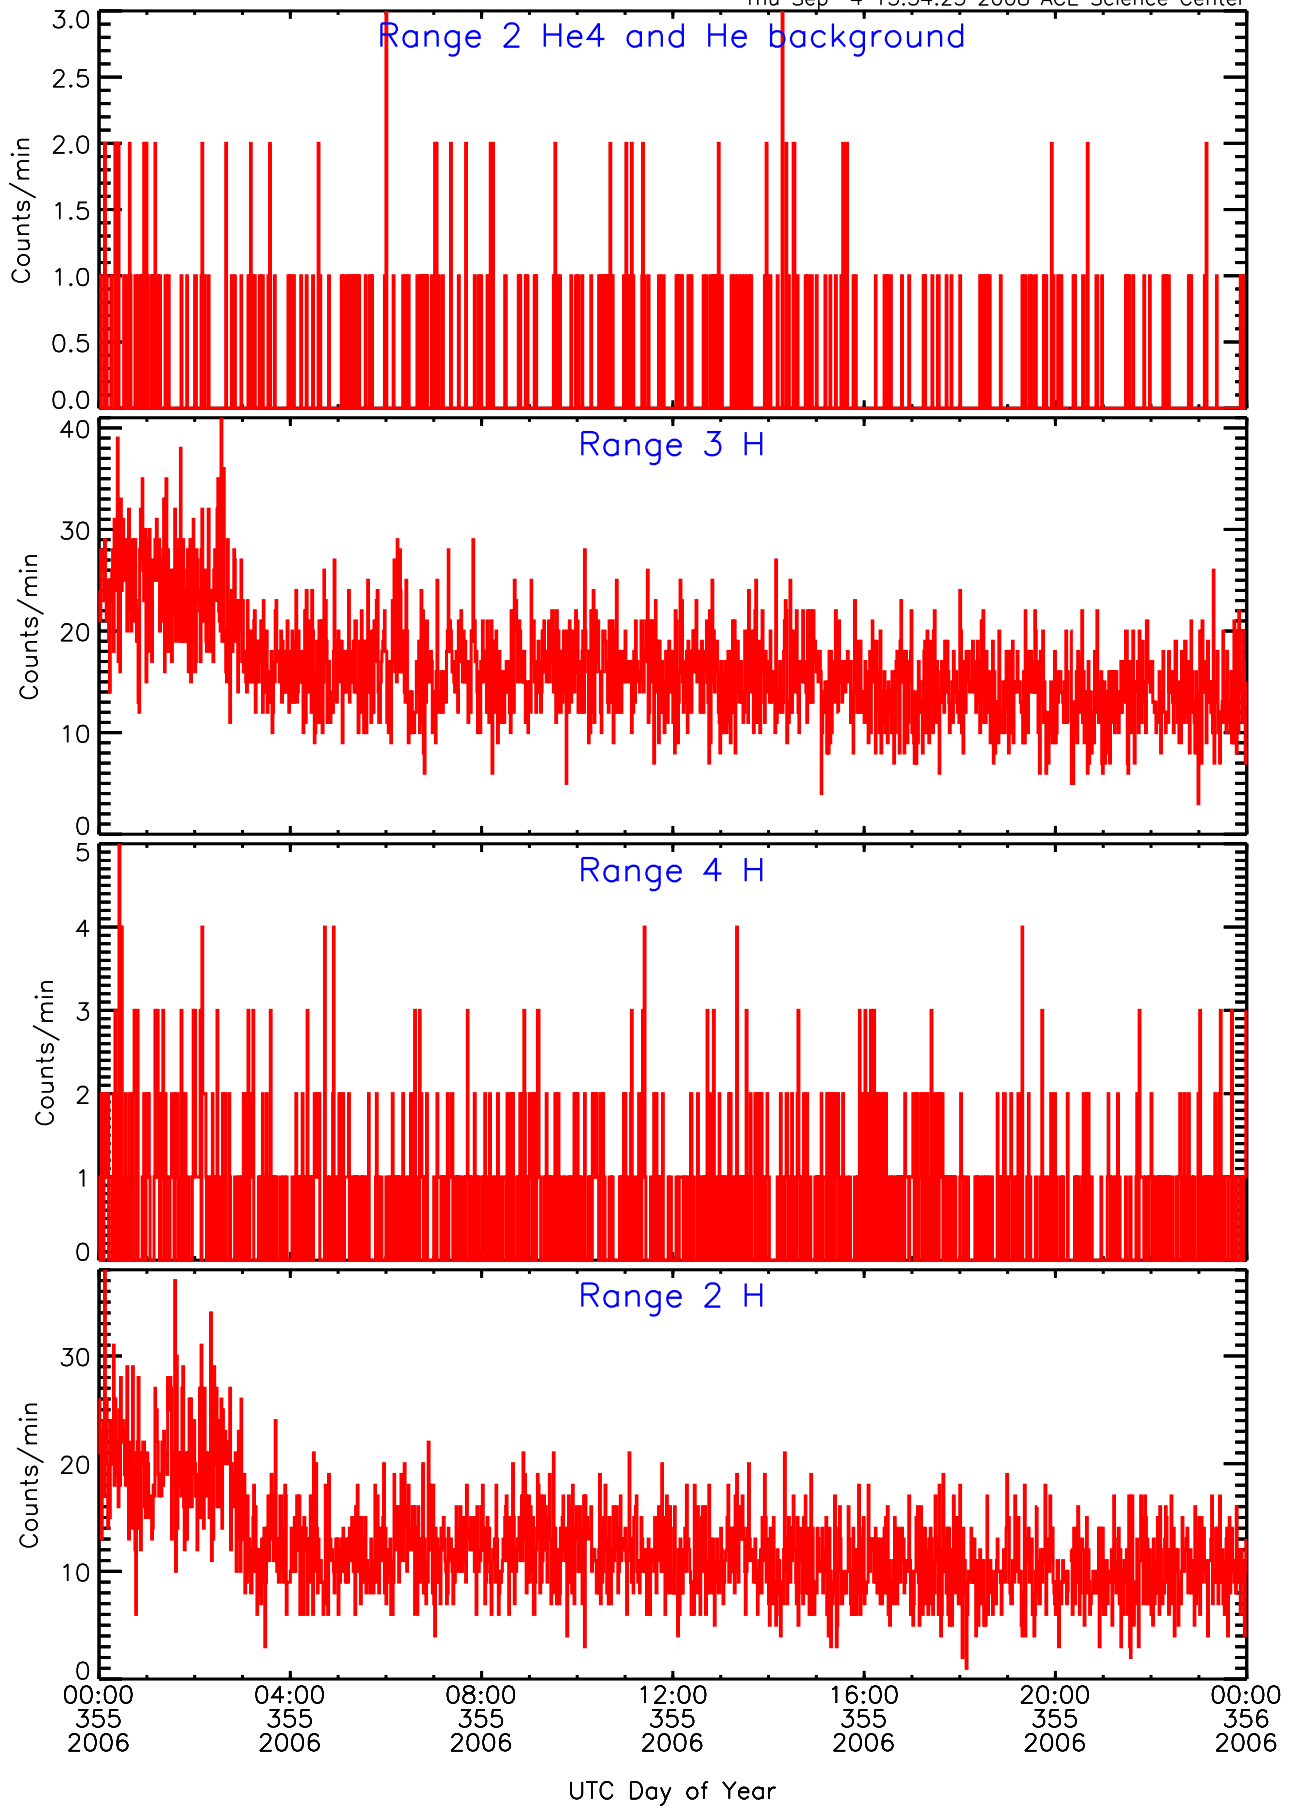

LET behind Livetime/Trigger Data for 2006-355

Thu Sep 4 15:34:38 2008 ACE Science Center

LET behind EVPRATES Data for 2006-355

Thu Sep 4 15:34:06 2008 ACE Science Center

LET behind EVPRATES Data for 2006-355

Thu Sep 4 15:34:07 2008 ACE Science Center

LET behind EVPRATES Data for 2006-355

Thu Sep 4 15:34:07 2008 ACE Science Center

LET behind EVPRATES Data for 2006-355

Thu Sep 4 15:34:07 2008 ACE Science Center

LET behind BUFRATES Data for 2006-355

Thu Sep 4 15:34:22 2008 ACE Science Center

LET behind BUFRATES Data for 2006-355

Thu Sep 4 15:34:22 2008 ACE Science Center

LET behind BUFRATES Data for 2006-355

Thu Sep 4 15:34:23 2008 ACE Science Center

LET behind BUFRATES Data for 2006-355

Thu Sep 4 15:34:23 2008 ACE Science Center

LET behind BUFRATES Data for 2006-355

Thu Sep 4 15:34:23 2008 ACE Science Center

LET behind BUFRATES Data for 2006-355

Thu Sep 4 15:34:23 2008 ACE Science Center