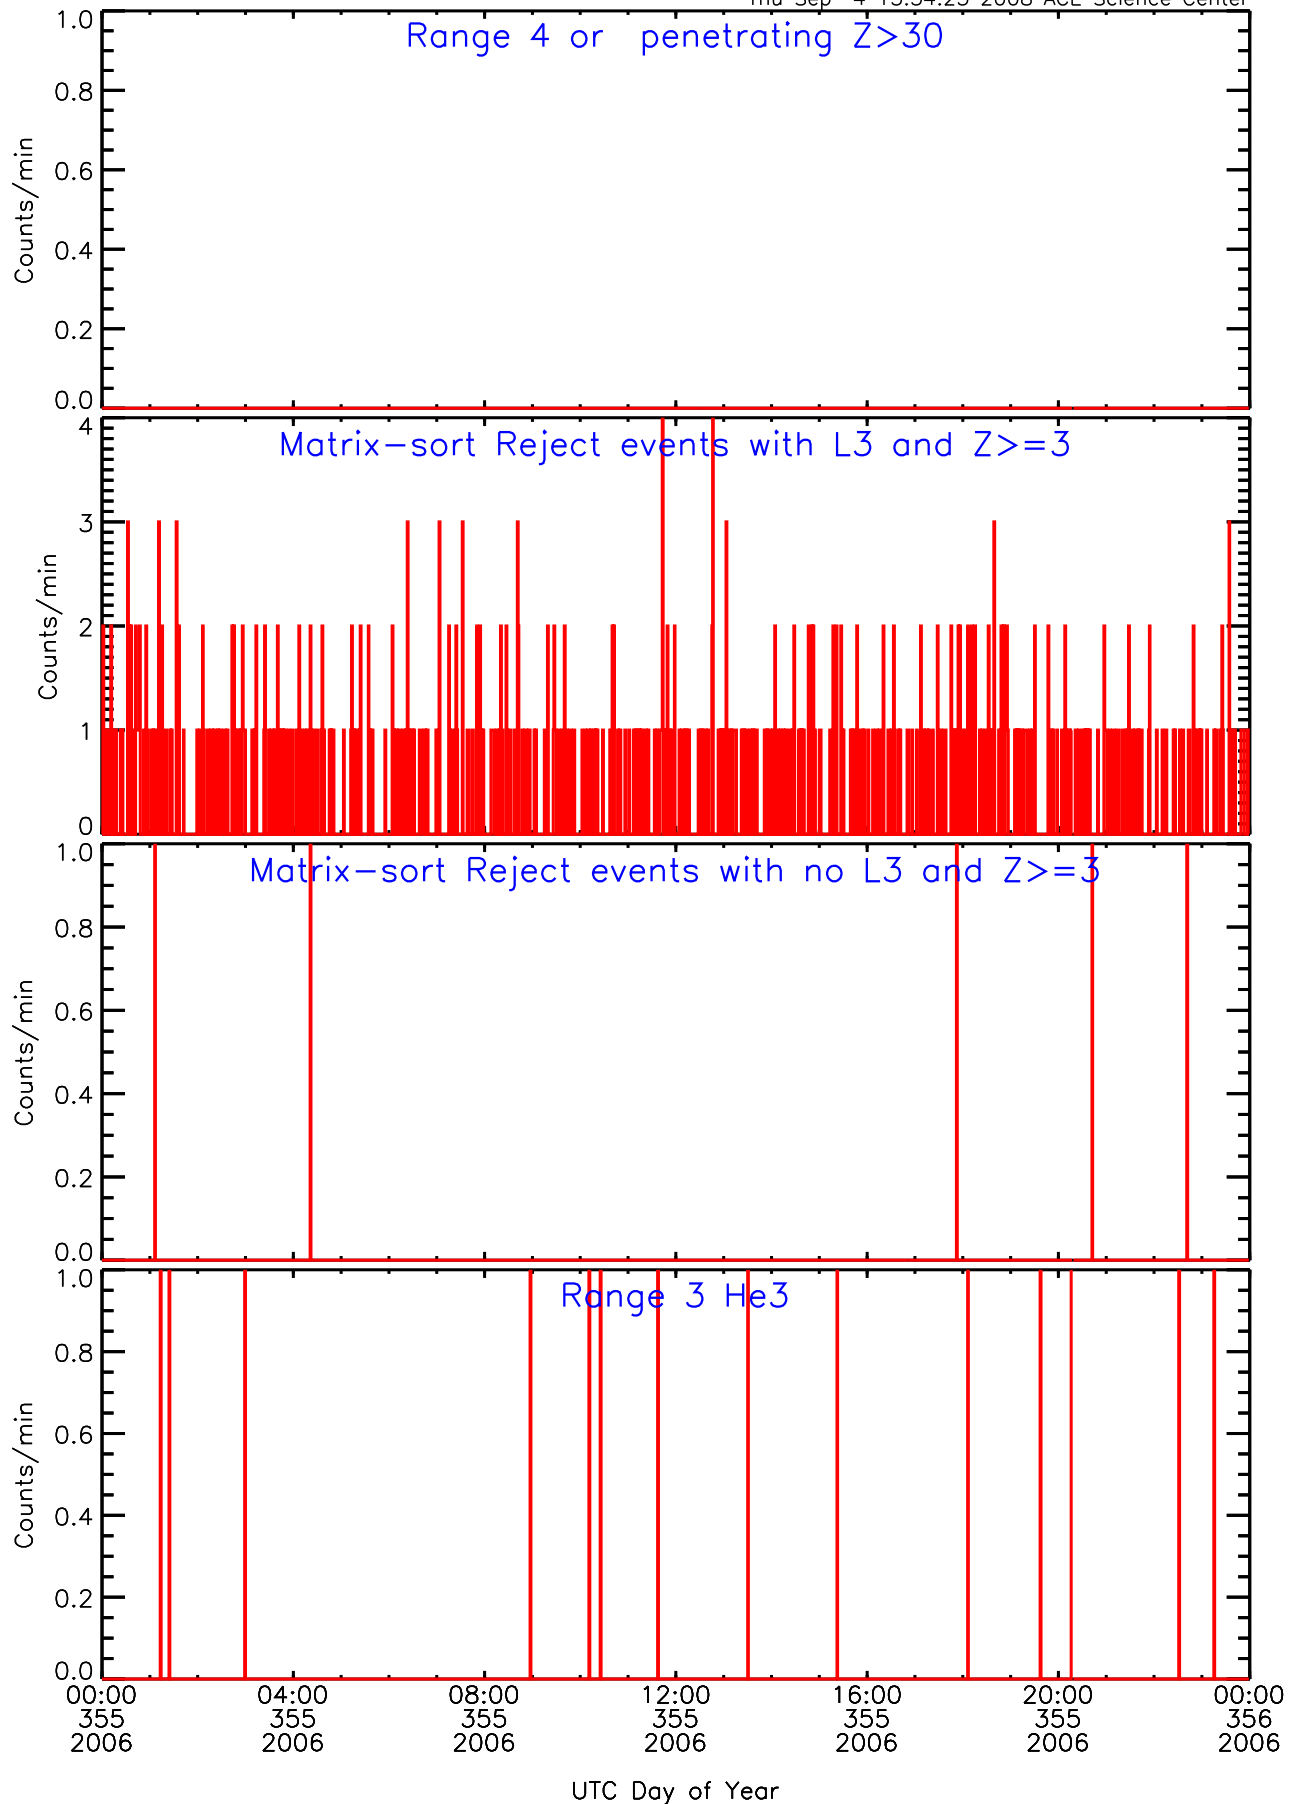

LET behind Livetime/Trigger Data for 2006-355

Thu Sep 4 15:34:38 2008 ACE Science Center

LET behind EVPRATES Data for 2006-355

Thu Sep 4 15:34:06 2008 ACE Science Center

LET behind EVPRATES Data for 2006-355

Thu Sep 4 15:34:07 2008 ACE Science Center

LET behind EVPRATES Data for 2006-355

Thu Sep 4 15:34:07 2008 ACE Science Center

LET behind EVPRATES Data for 2006-355

Thu Sep 4 15:34:07 2008 ACE Science Center

LET behind BUFRATES Data for 2006-355

Thu Sep 4 15:34:22 2008 ACE Science Center

LET behind BUFRATES Data for 2006-355

Thu Sep 4 15:34:22 2008 ACE Science Center

LET behind BUFRATES Data for 2006-355

Thu Sep 4 15:34:23 2008 ACE Science Center

LET behind BUFRATES Data for 2006-355

Thu Sep 4 15:34:23 2008 ACE Science Center

LET behind BUFRATES Data for 2006-355

Thu Sep 4 15:34:23 2008 ACE Science Center

LET behind BUFRATES Data for 2006-355

Thu Sep 4 15:34:23 2008 ACE Science Center