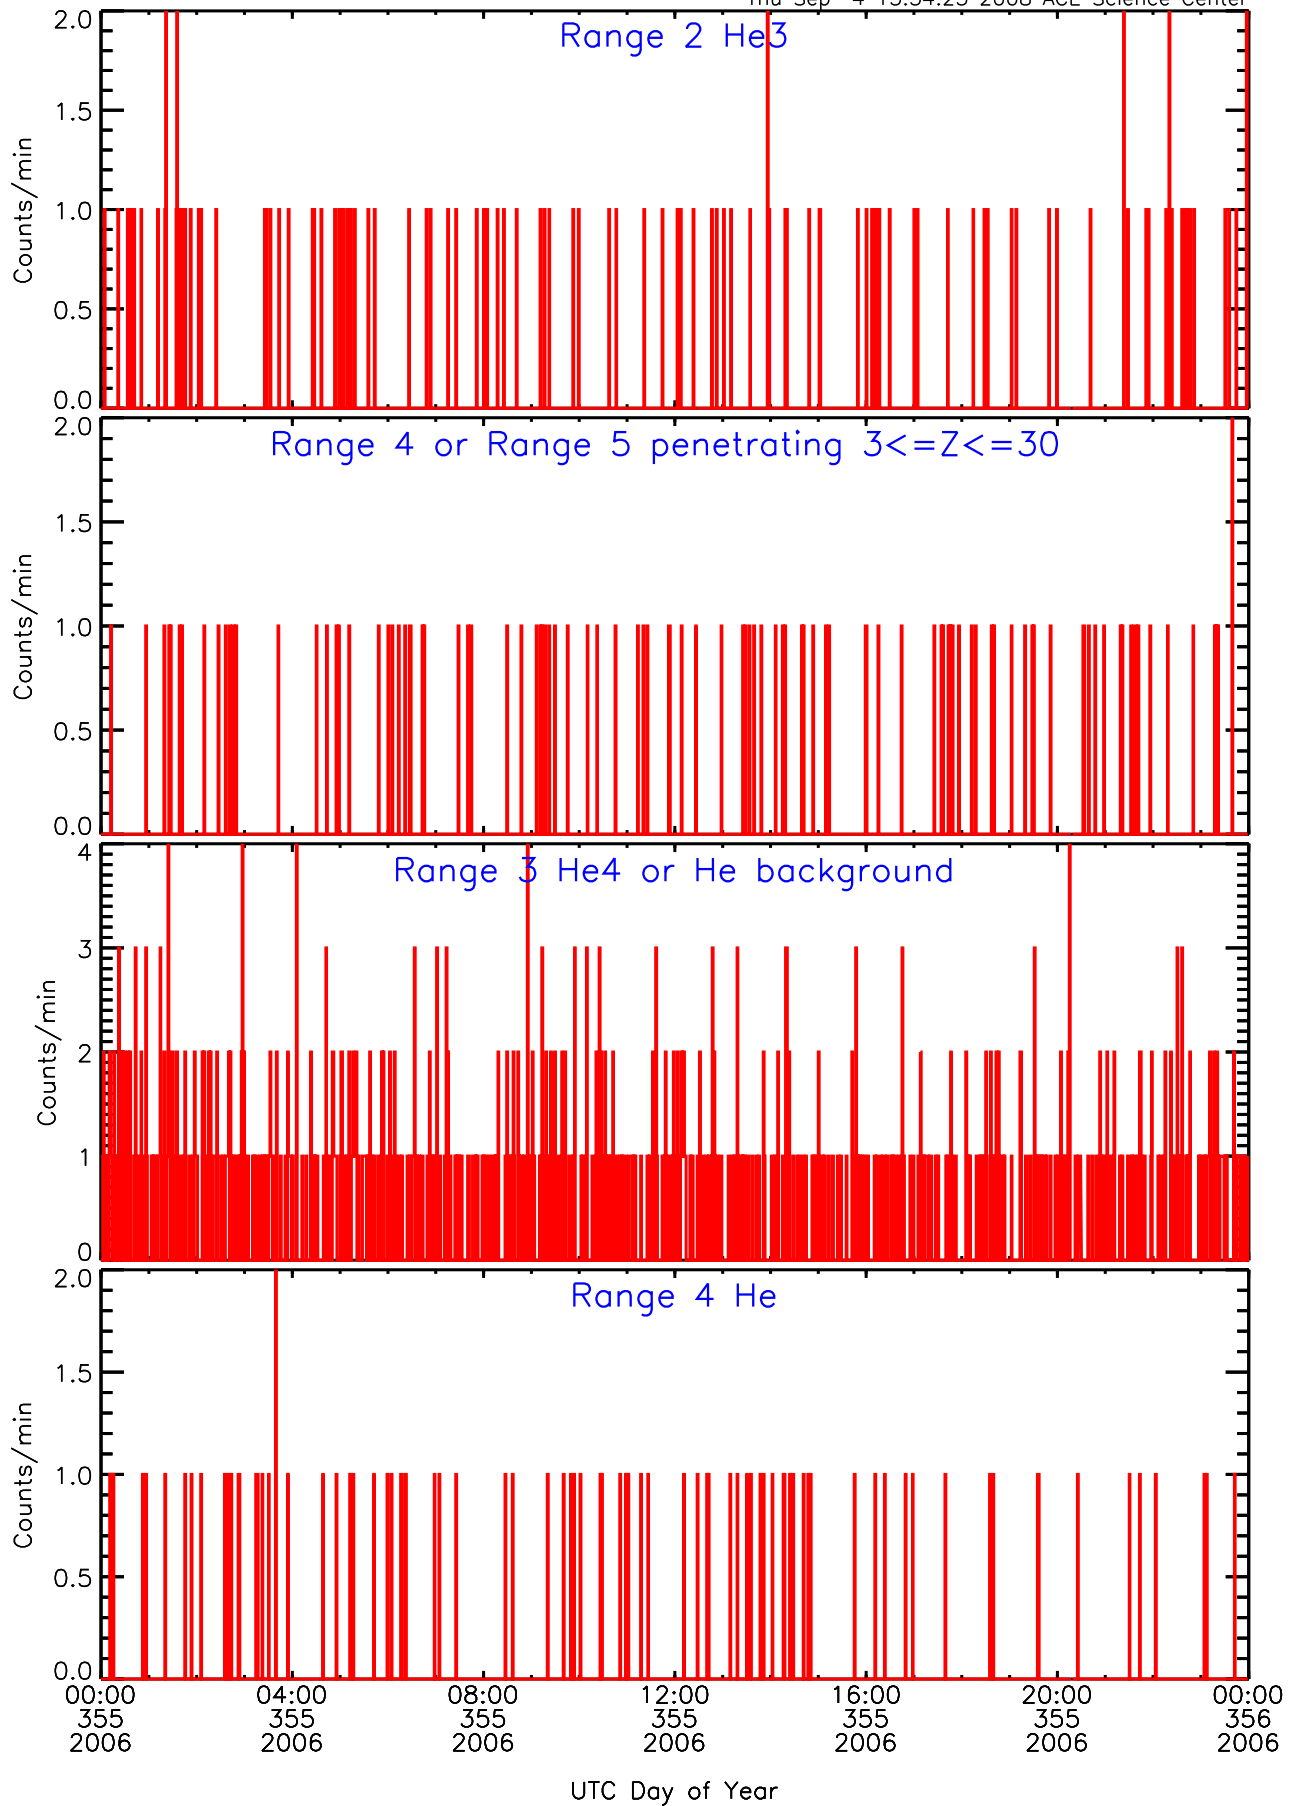

LET behind Livetime/Trigger Data for 2006-355

Thu Sep 4 15:34:38 2008 ACE Science Center

LET behind EVPRATES Data for 2006-355

Thu Sep 4 15:34:06 2008 ACE Science Center

LET behind EVPRATES Data for 2006-355

Thu Sep 4 15:34:07 2008 ACE Science Center

LET behind EVPRATES Data for 2006-355

Thu Sep 4 15:34:07 2008 ACE Science Center

LET behind EVPRATES Data for 2006-355

Thu Sep 4 15:34:07 2008 ACE Science Center

LET behind BUFRATES Data for 2006-355

Thu Sep 4 15:34:22 2008 ACE Science Center

LET behind BUFRATES Data for 2006-355

Thu Sep 4 15:34:22 2008 ACE Science Center

LET behind BUFRATES Data for 2006-355

Thu Sep 4 15:34:23 2008 ACE Science Center

LET behind BUFRATES Data for 2006-355

Thu Sep 4 15:34:23 2008 ACE Science Center

LET behind BUFRATES Data for 2006-355

Thu Sep 4 15:34:23 2008 ACE Science Center

LET behind BUFRATES Data for 2006-355

Thu Sep 4 15:34:23 2008 ACE Science Center