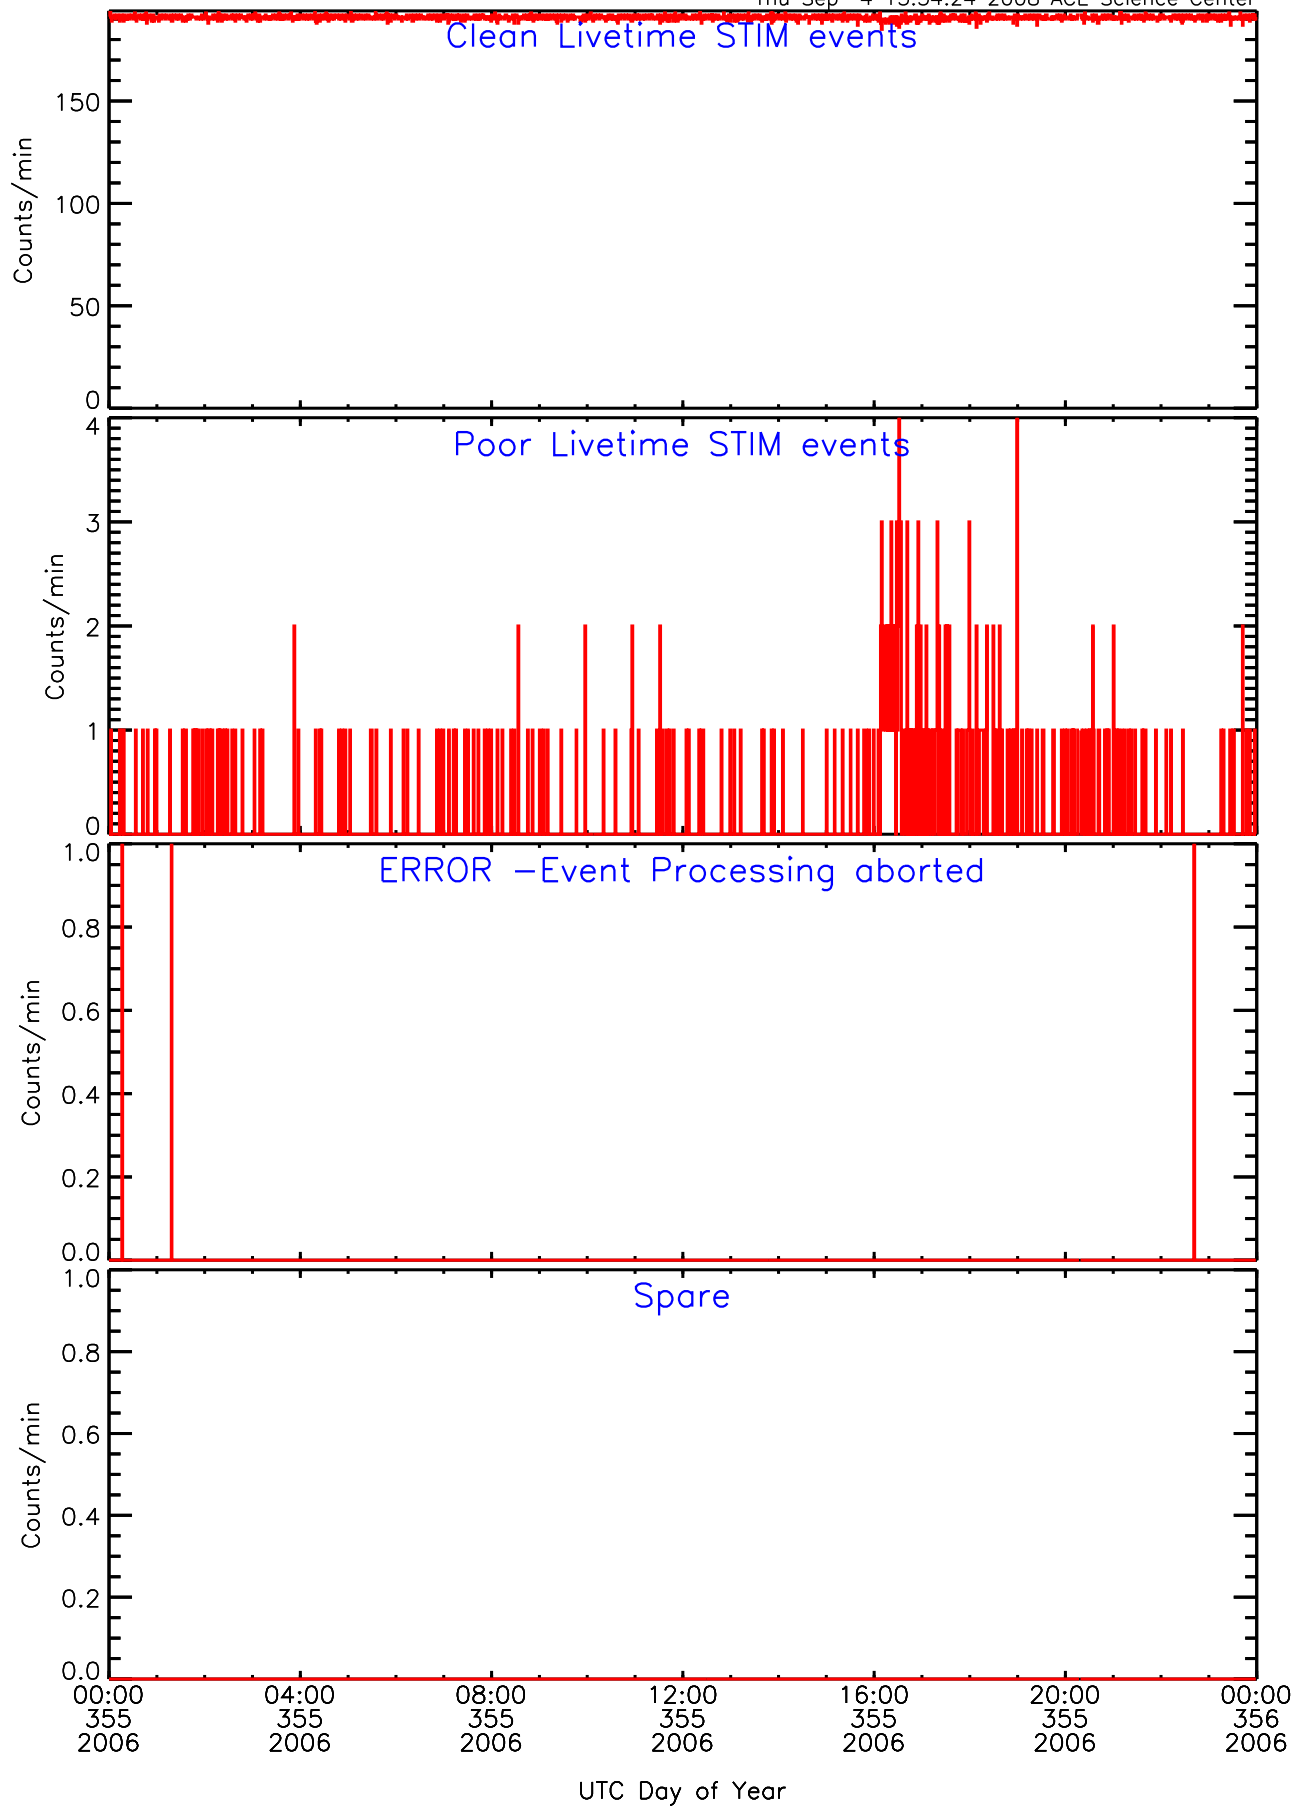

LET behind BUFRATES Data for 2006-355

Thu Sep 4 15:34:24 2008 ACE Science Center