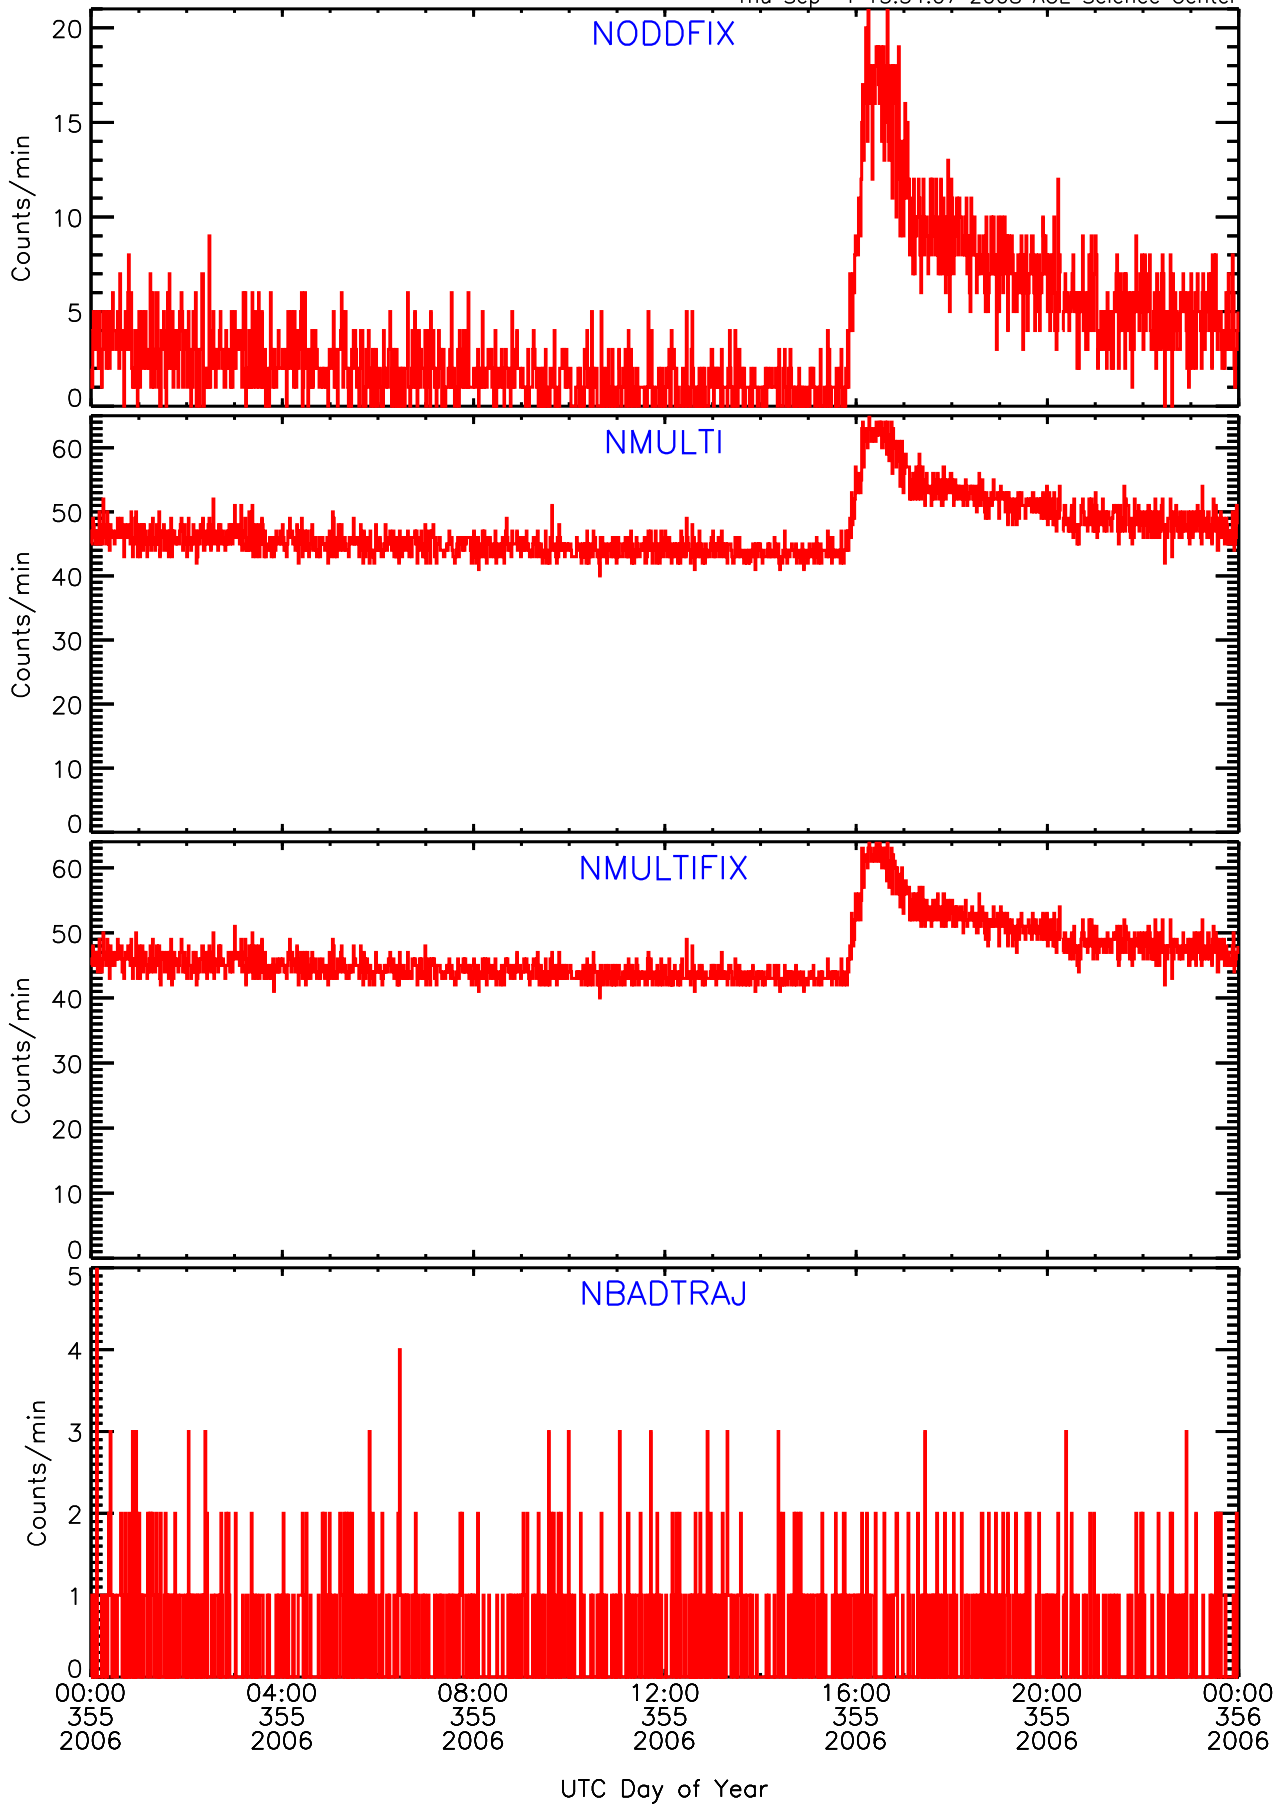

LET behind Livetime/Trigger Data for 2006-355

Thu Sep 4 15:34:38 2008 ACE Science Center

LET behind EVPRATES Data for 2006-355

Thu Sep 4 15:34:06 2008 ACE Science Center

LET behind EVPRATES Data for 2006-355

Thu Sep 4 15:34:07 2008 ACE Science Center

LET behind EVPRATES Data for 2006-355

Thu Sep 4 15:34:07 2008 ACE Science Center

LET behind EVPRATES Data for 2006-355

Thu Sep 4 15:34:07 2008 ACE Science Center

LET behind BUFRATES Data for 2006-355

Thu Sep 4 15:34:22 2008 ACE Science Center

LET behind BUFRATES Data for 2006-355

Thu Sep 4 15:34:22 2008 ACE Science Center

LET behind BUFRATES Data for 2006-355

Thu Sep 4 15:34:23 2008 ACE Science Center