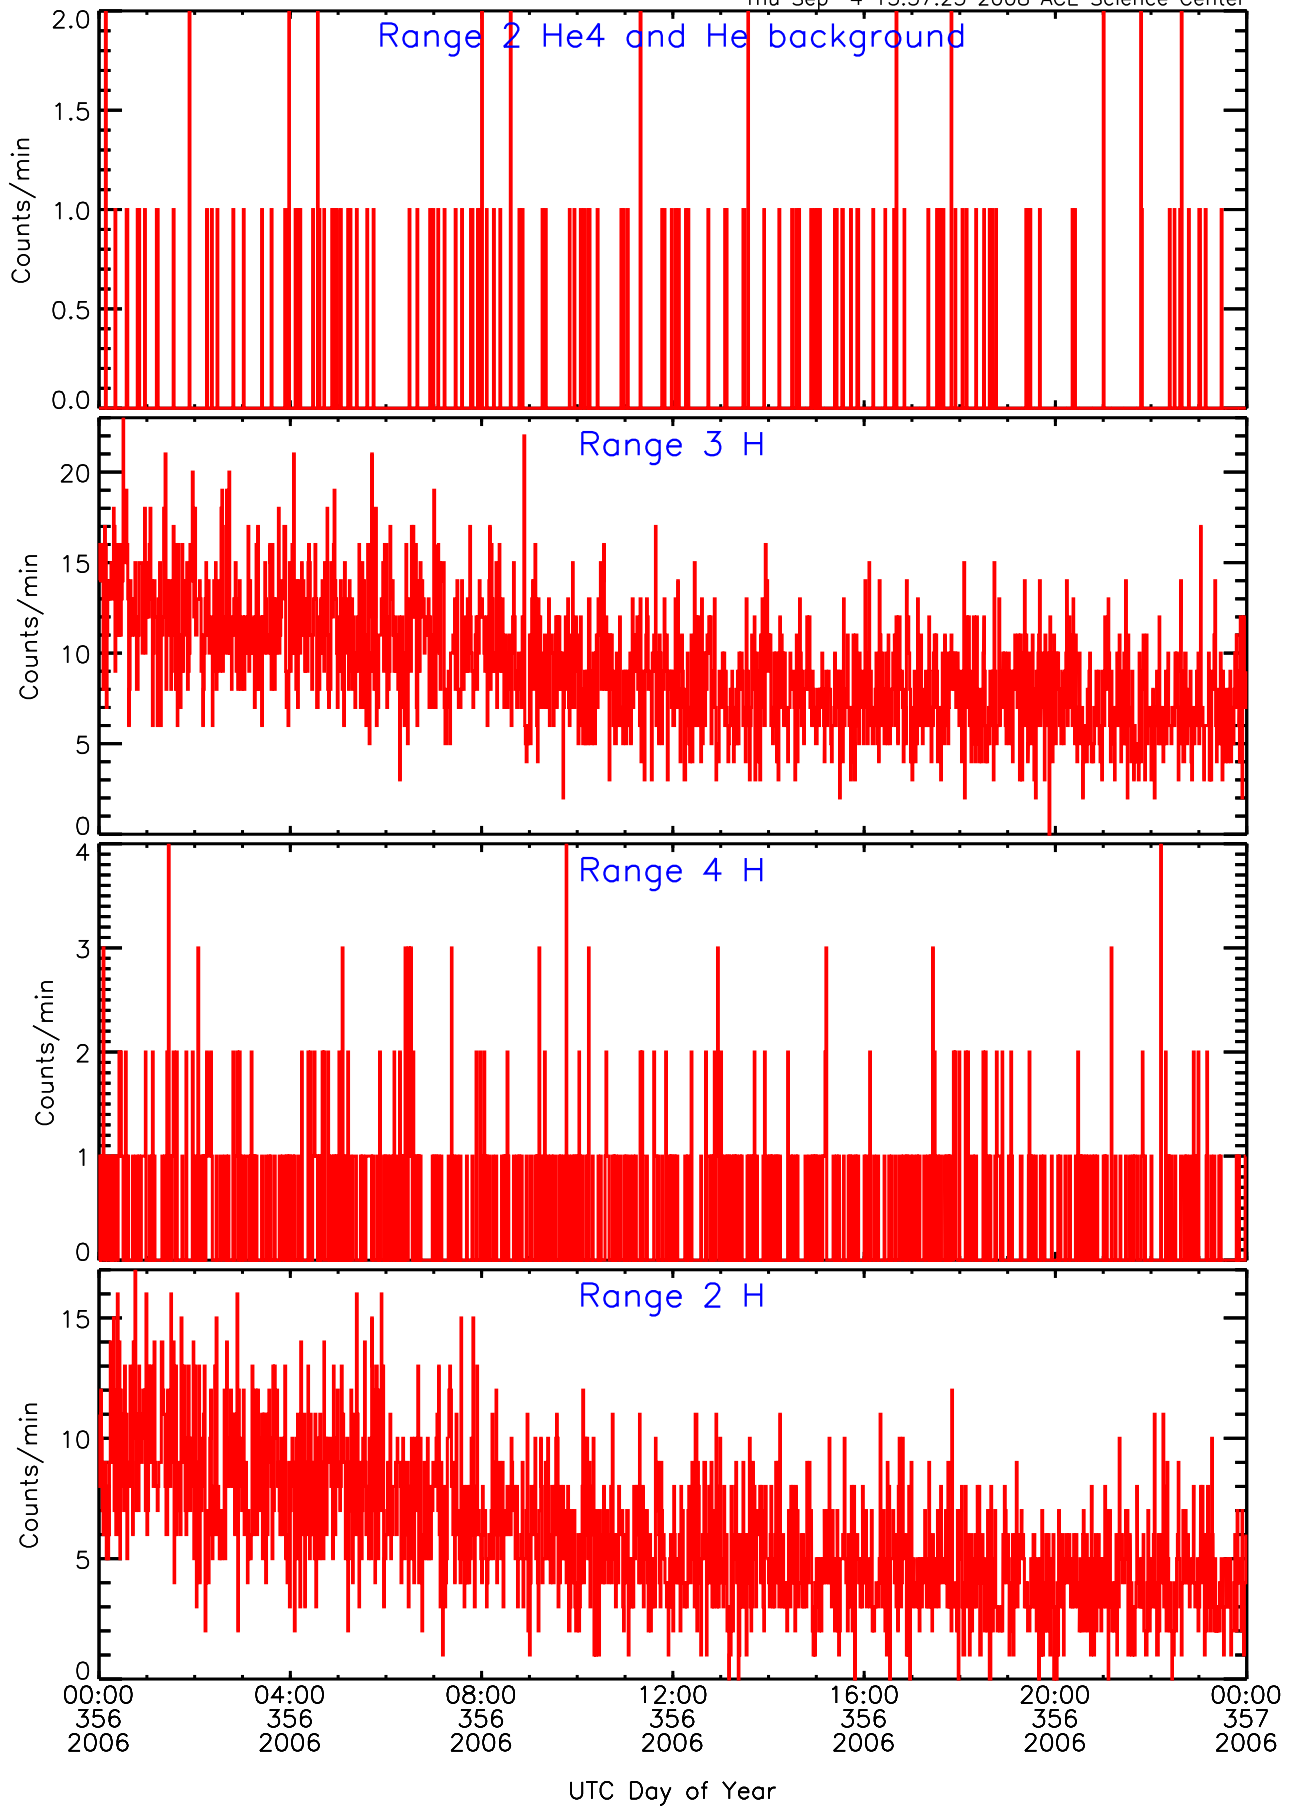

LET behind Livetime/Trigger Data for 2006-356

Thu Sep 4 15:37:38 2008 ACE Science Center

LET behind EVPRATES Data for 2006-356

Thu Sep 4 15:37:05 2008 ACE Science Center

LET behind EVPRATES Data for 2006-356

Thu Sep 4 15:37:06 2008 ACE Science Center

LET behind EVPRATES Data for 2006-356

Thu Sep 4 15:37:06 2008 ACE Science Center

LET behind EVPRATES Data for 2006-356

Thu Sep 4 15:37:06 2008 ACE Science Center

LET behind BUFRATES Data for 2006-356

Thu Sep 4 15:37:22 2008 ACE Science Center

LET behind BUFRATES Data for 2006-356

Thu Sep 4 15:37:22 2008 ACE Science Center

LET behind BUFRATES Data for 2006-356

Thu Sep 4 15:37:22 2008 ACE Science Center

LET behind BUFRATES Data for 2006-356

Thu Sep 4 15:37:22 2008 ACE Science Center

LET behind BUFRATES Data for 2006-356

Thu Sep 4 15:37:23 2008 ACE Science Center

LET behind BUFRATES Data for 2006-356

Thu Sep 4 15:37:23 2008 ACE Science Center