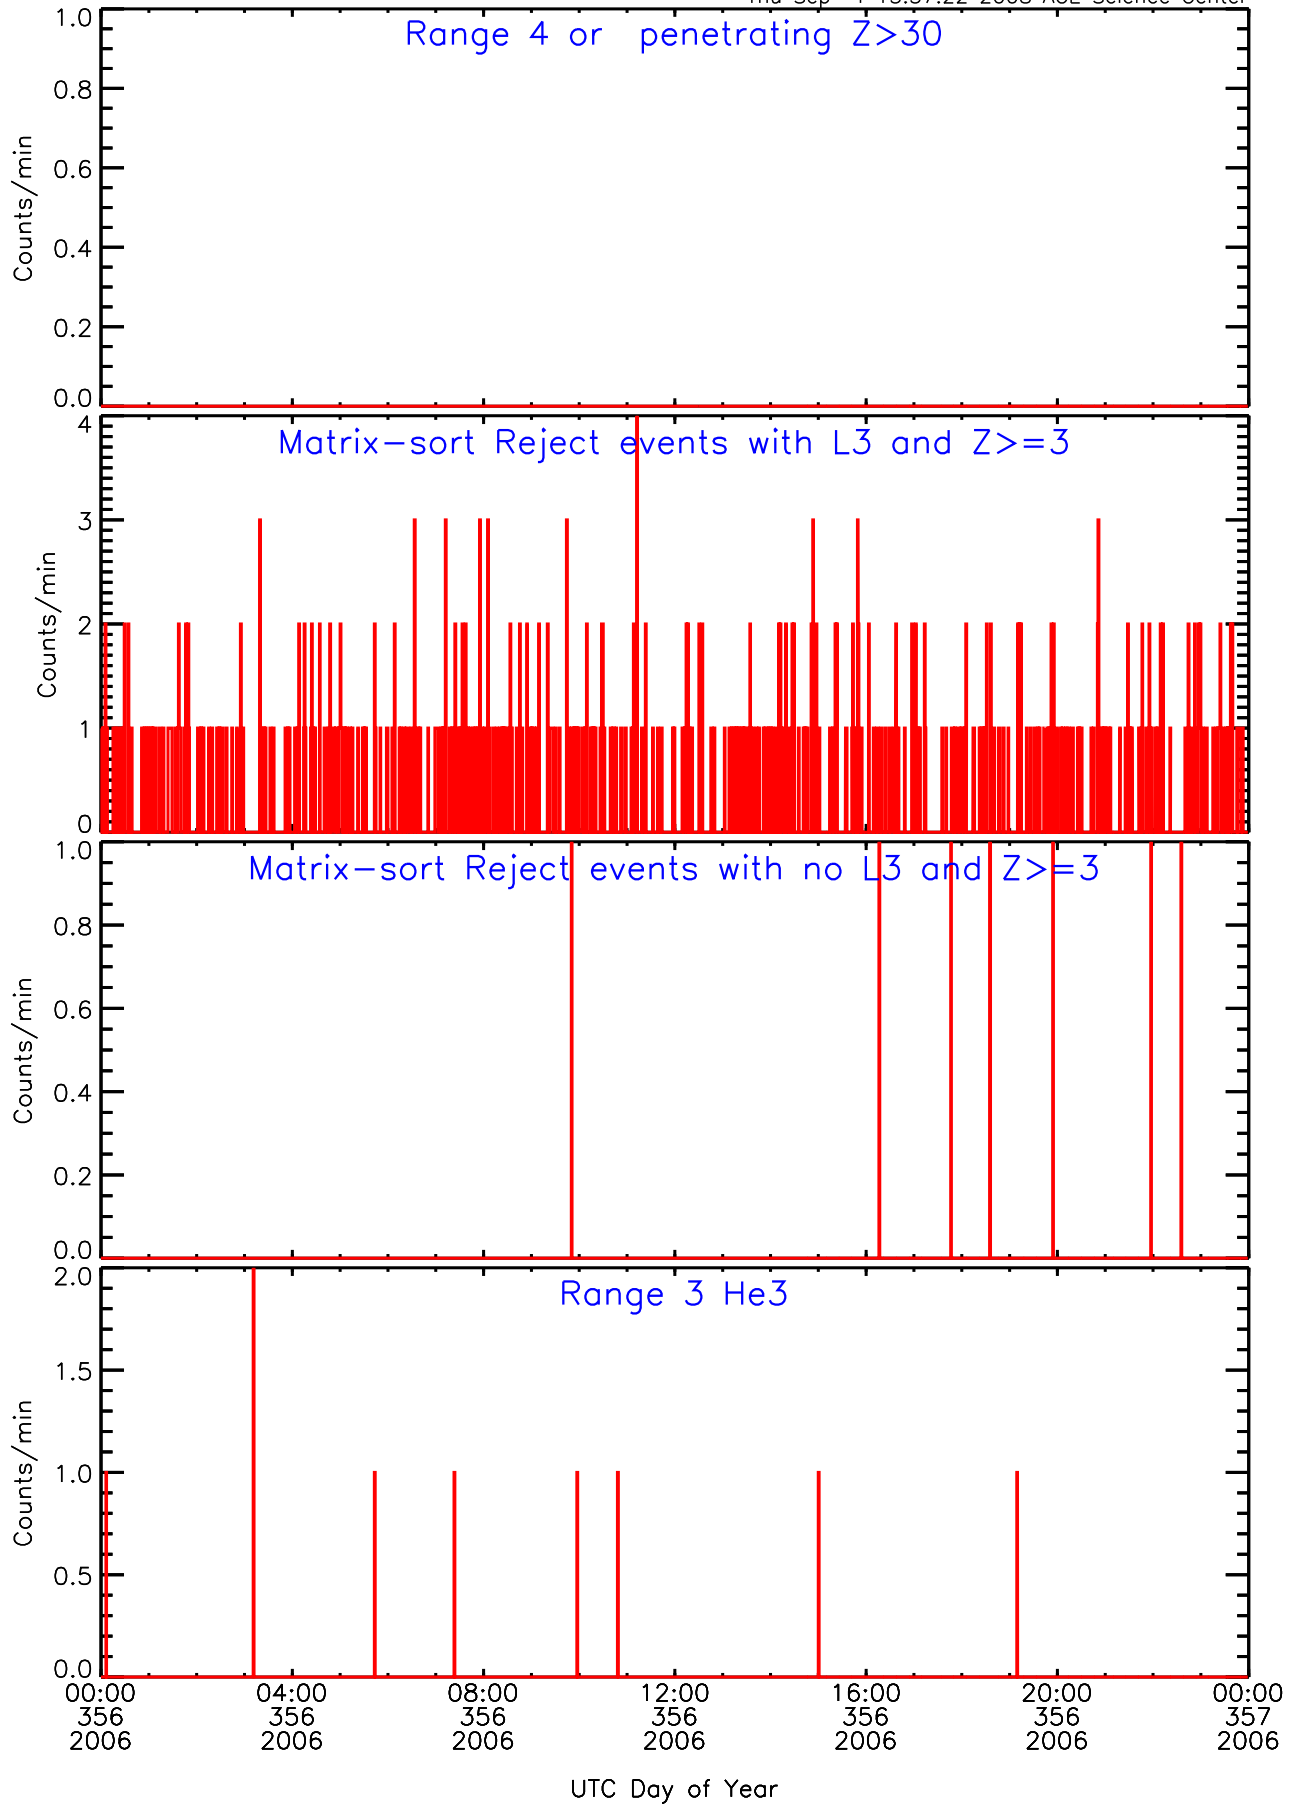

LET behind Livetime/Trigger Data for 2006-356

Thu Sep 4 15:37:38 2008 ACE Science Center

LET behind EVPRATES Data for 2006-356

Thu Sep 4 15:37:05 2008 ACE Science Center

LET behind EVPRATES Data for 2006-356

Thu Sep 4 15:37:06 2008 ACE Science Center

LET behind EVPRATES Data for 2006-356

Thu Sep 4 15:37:06 2008 ACE Science Center

LET behind EVPRATES Data for 2006-356

Thu Sep 4 15:37:06 2008 ACE Science Center

LET behind BUFRATES Data for 2006-356

Thu Sep 4 15:37:22 2008 ACE Science Center

LET behind BUFRATES Data for 2006-356

Thu Sep 4 15:37:22 2008 ACE Science Center

LET behind BUFRATES Data for 2006-356

Thu Sep 4 15:37:22 2008 ACE Science Center

LET behind BUFRATES Data for 2006-356

Thu Sep 4 15:37:22 2008 ACE Science Center

LET behind BUFRATES Data for 2006-356

Thu Sep 4 15:37:23 2008 ACE Science Center

LET behind BUFRATES Data for 2006-356

Thu Sep 4 15:37:23 2008 ACE Science Center