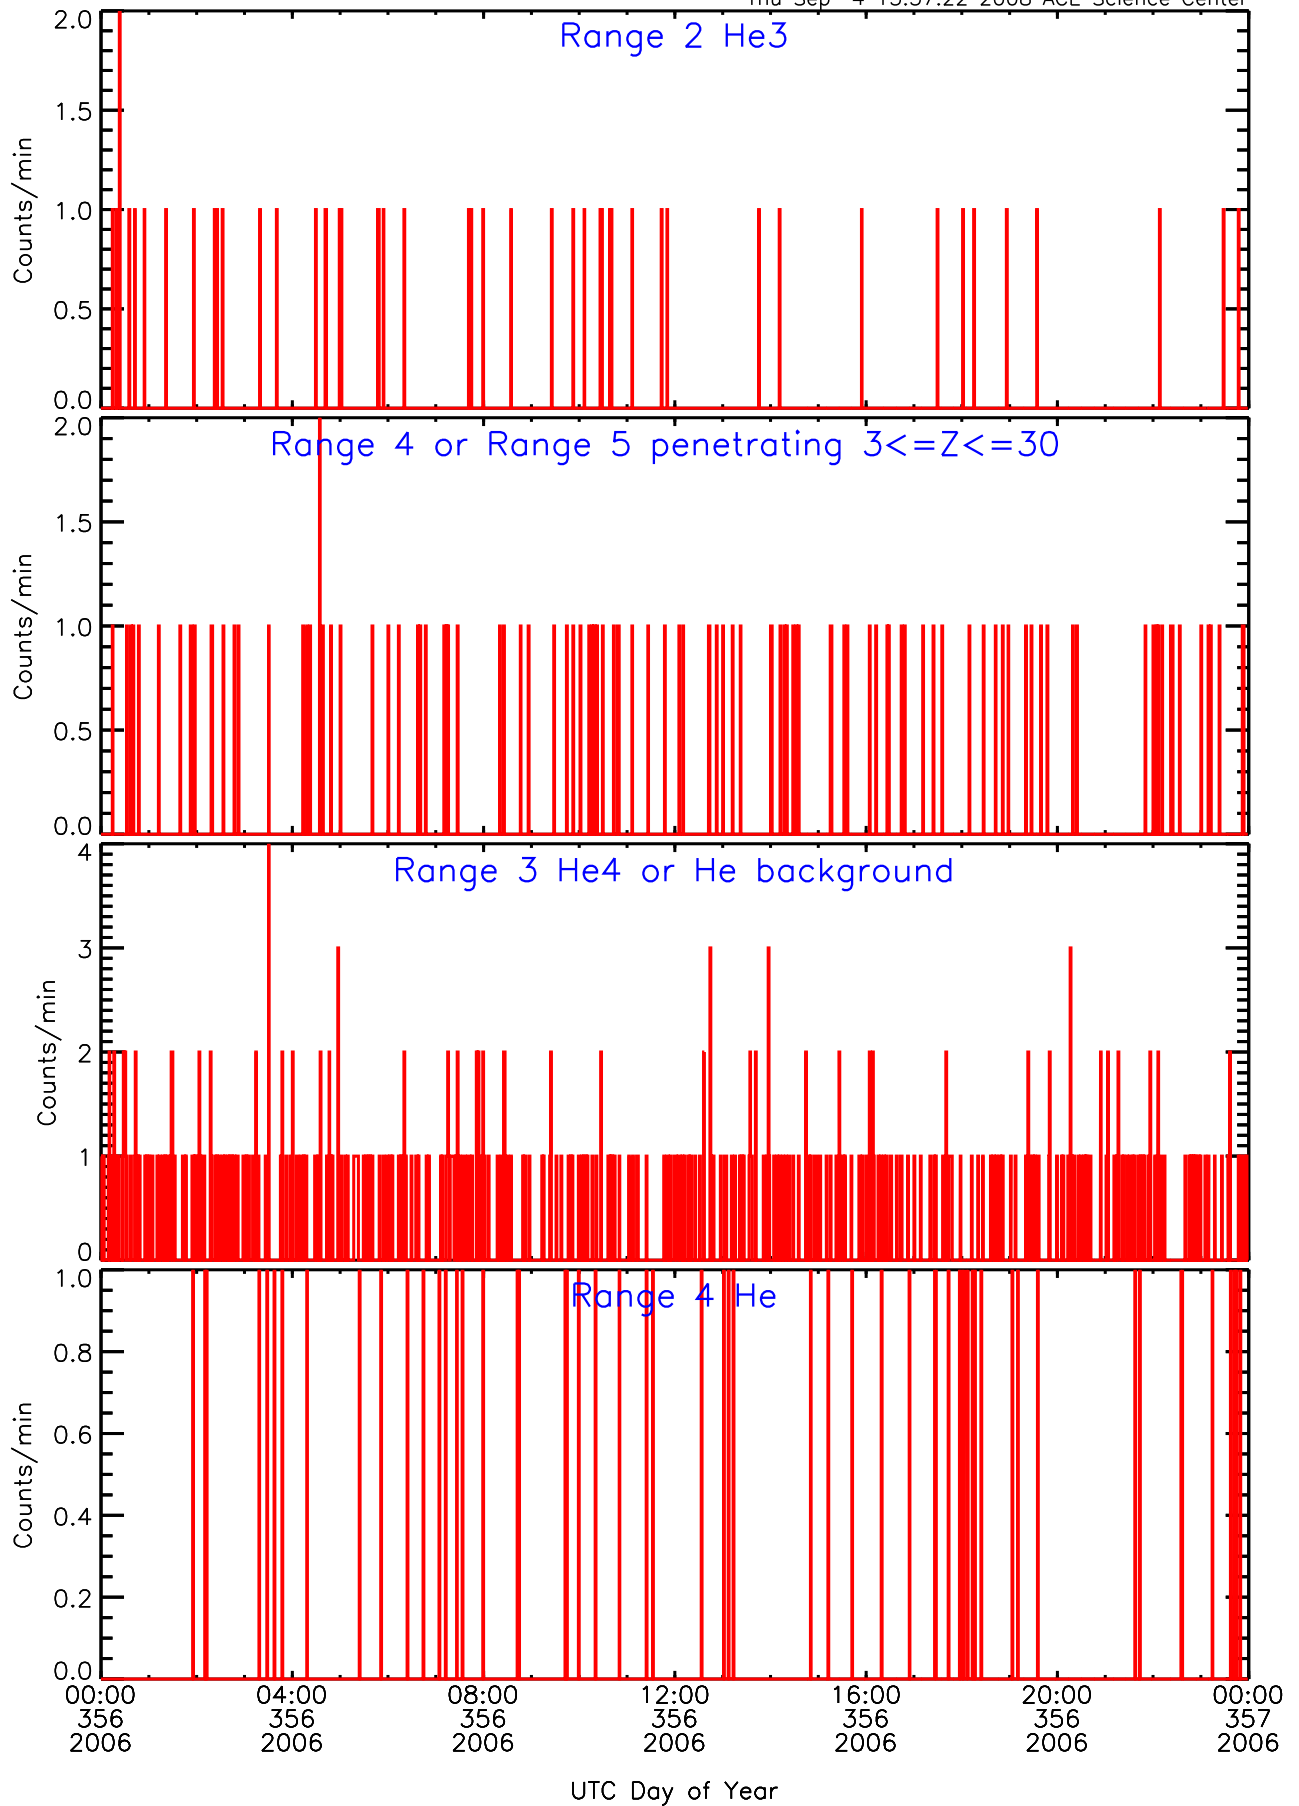

LET behind Livetime/Trigger Data for 2006-356

Thu Sep 4 15:37:38 2008 ACE Science Center

LET behind EVPRATES Data for 2006-356

Thu Sep 4 15:37:05 2008 ACE Science Center

LET behind EVPRATES Data for 2006-356

Thu Sep 4 15:37:06 2008 ACE Science Center

LET behind EVPRATES Data for 2006-356

Thu Sep 4 15:37:06 2008 ACE Science Center

LET behind EVPRATES Data for 2006-356

Thu Sep 4 15:37:06 2008 ACE Science Center

LET behind BUFRATES Data for 2006-356

Thu Sep 4 15:37:22 2008 ACE Science Center

LET behind BUFRATES Data for 2006-356

Thu Sep 4 15:37:22 2008 ACE Science Center

LET behind BUFRATES Data for 2006-356

Thu Sep 4 15:37:22 2008 ACE Science Center

LET behind BUFRATES Data for 2006-356

Thu Sep 4 15:37:22 2008 ACE Science Center

LET behind BUFRATES Data for 2006-356

Thu Sep 4 15:37:23 2008 ACE Science Center

LET behind BUFRATES Data for 2006-356

Thu Sep 4 15:37:23 2008 ACE Science Center