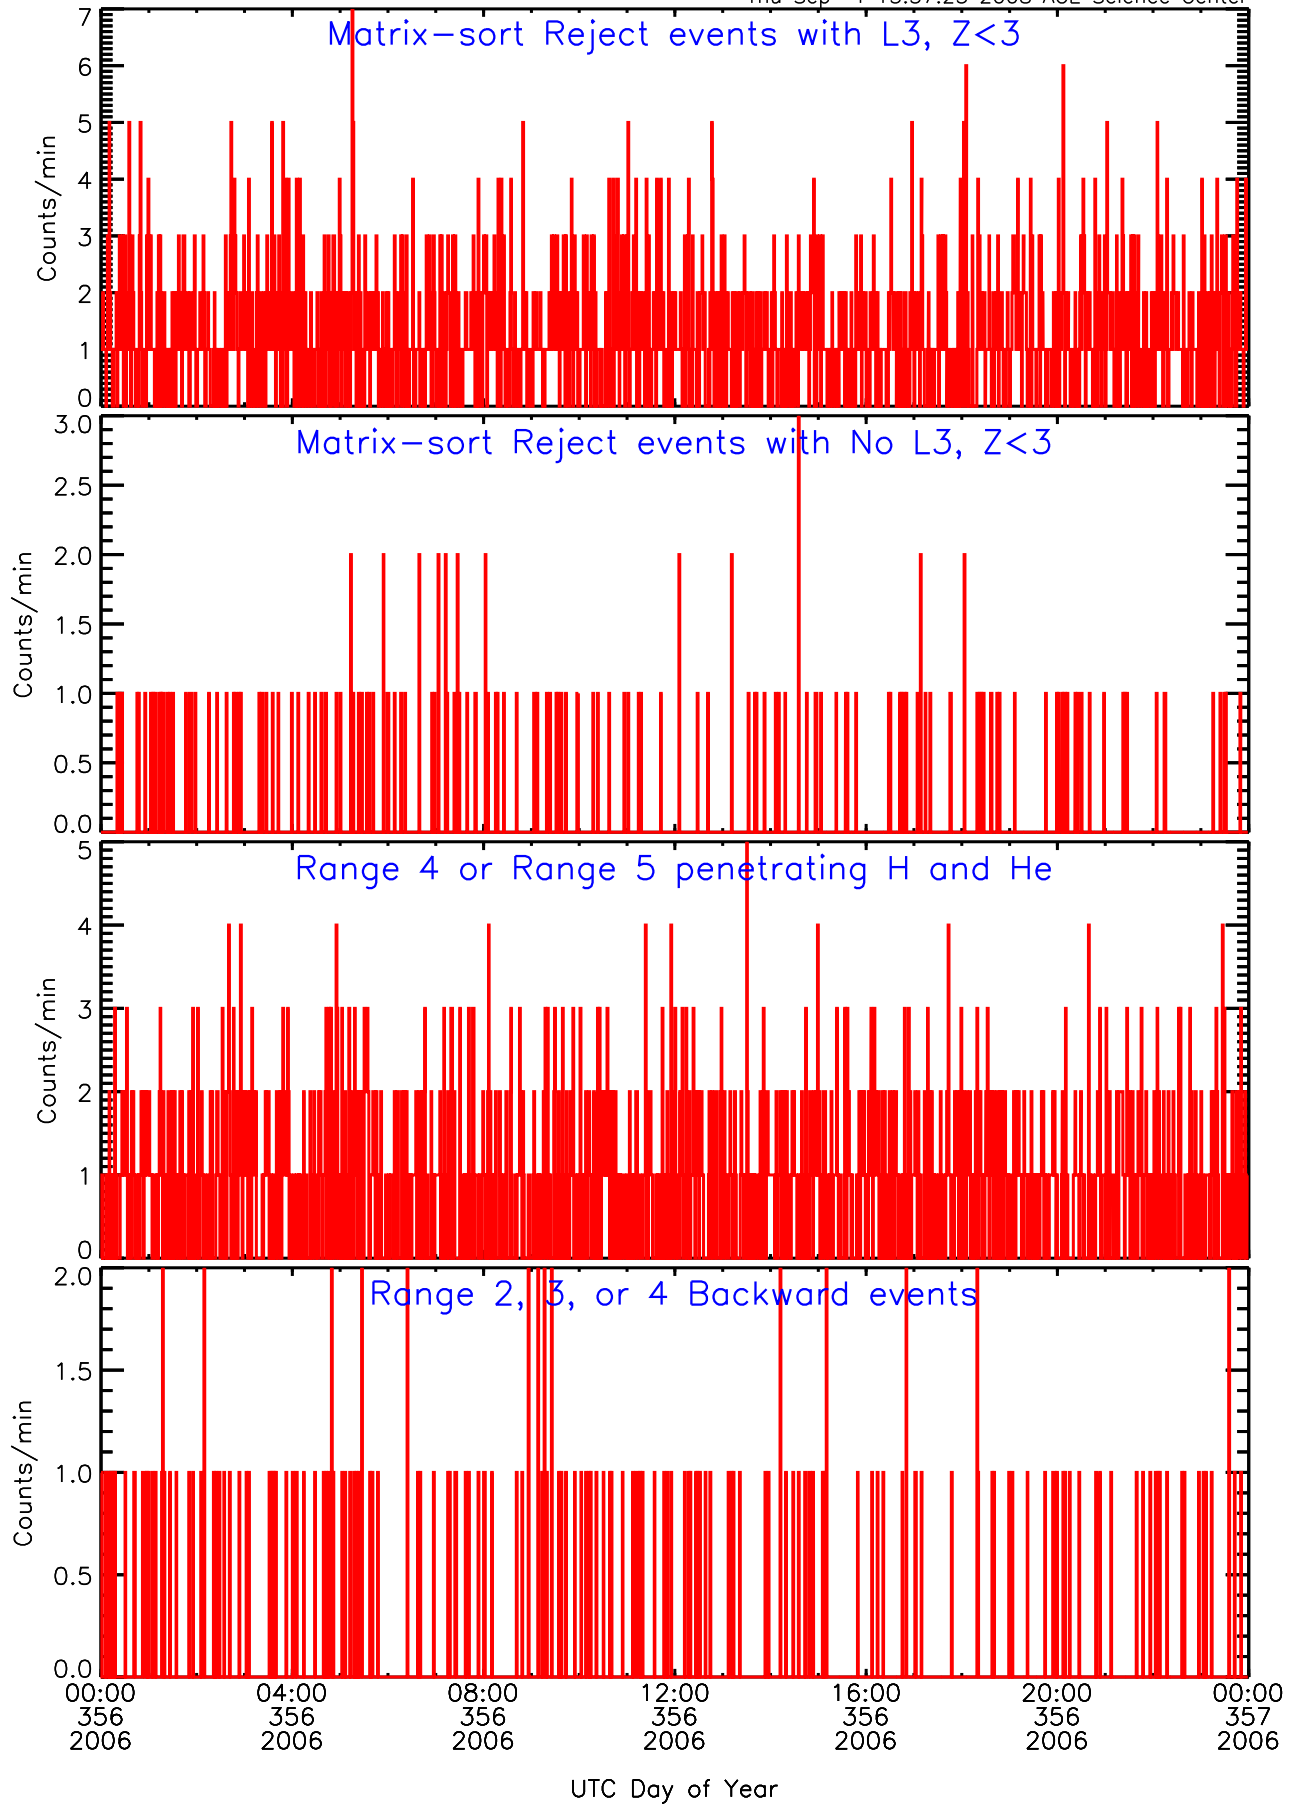

LET behind Livetime/Trigger Data for 2006-356

Thu Sep 4 15:37:38 2008 ACE Science Center

LET behind EVPRATES Data for 2006-356

Thu Sep 4 15:37:05 2008 ACE Science Center

LET behind EVPRATES Data for 2006-356

LET behind BUFRATES Data for 2006-356

Thu Sep 4 15:37:22 2008 ACE Science Center

LET behind BUFRATES Data for 2006-356

Thu Sep 4 15:37:22 2008 ACE Science Center

LET behind BUFRATES Data for 2006-356

Thu Sep 4 15:37:22 2008 ACE Science Center

LET behind BUFRATES Data for 2006-356

Thu Sep 4 15:37:22 2008 ACE Science Center

LET behind BUFRATES Data for 2006-356

Thu Sep 4 15:37:23 2008 ACE Science Center

LET behind BUFRATES Data for 2006-356

Thu Sep 4 15:37:23 2008 ACE Science Center

LET behind BUFRATES Data for 2006-356

Thu Sep 4 15:37:23 2008 ACE Science Center

LET behind BUFRATES Data for 2006-356

Thu Sep 4 15:37:23 2008 ACE Science Center